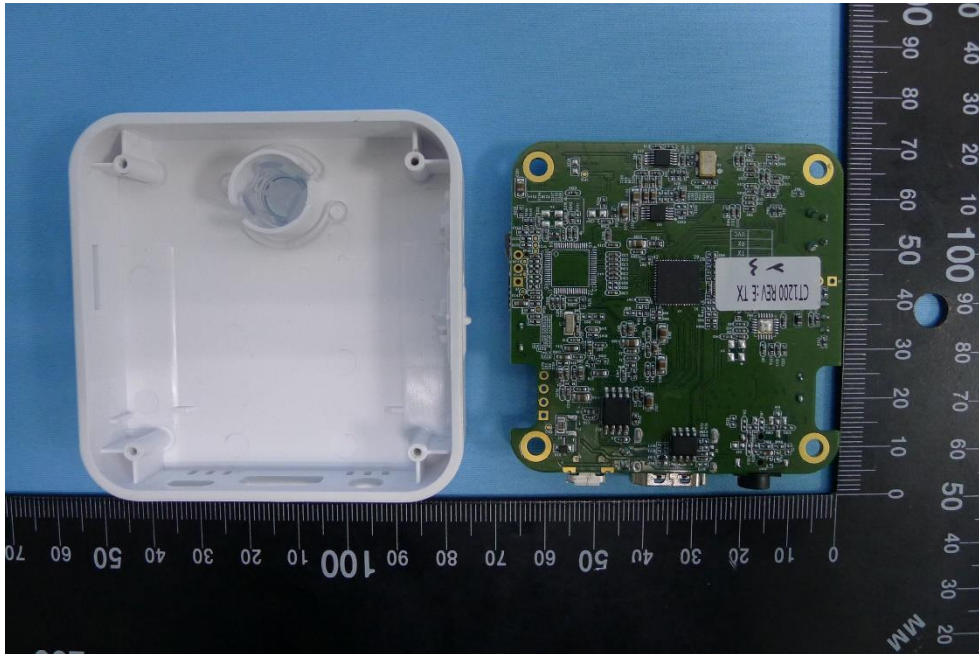

Product: i3SYNC
Trade Name: i3
Model Number: i3SYNC RX40
Serial Model: CT1200,CT1210
Report No.: 1909TW1202-U2

Internal Photograph

(1) EUT Photo- i3SYNC RX40 (Internal Antenna)

(2) EUT Photo- i3SYNC RX40 (Internal Antenna)

Product: i3SYNC
Trade Name: i3
Model Number: i3SYNC RX40
Serial Model: CT1200,CT1210
Report No.: 1909TW1202-U2

(3) EUT Photo- i3SYNC RX40 (Internal Antenna)

(4) EUT Photo- i3SYNC RX40 (Internal Antenna)