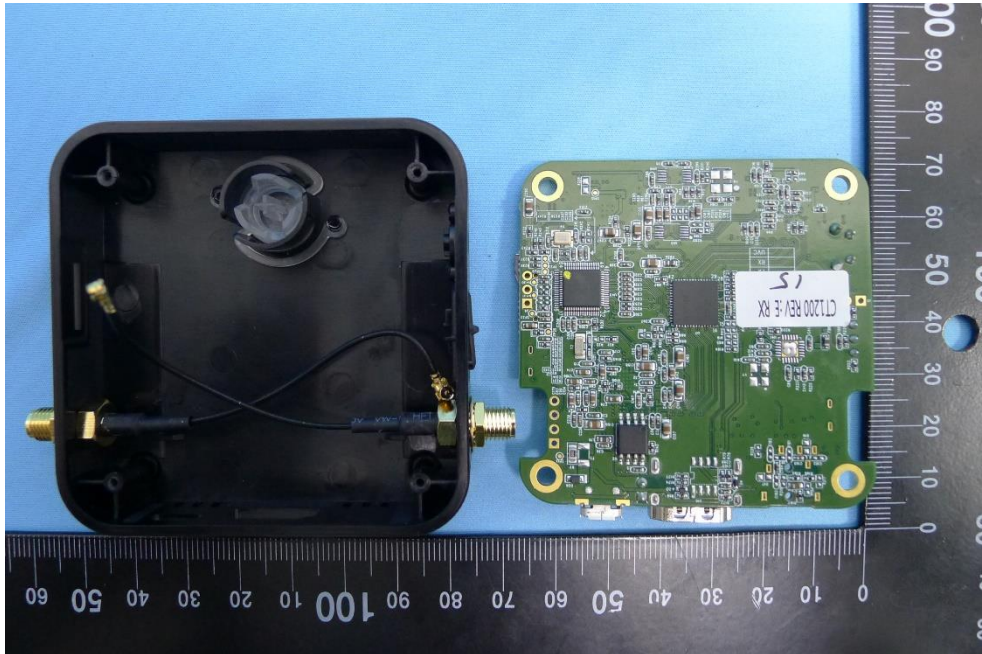

Product: i3SYNC
Trade Name: i3
Model Number: i3SYNC RX40
Serial Model: CT1200,CT1210
Report No.: 1909TW1202-U2

(15) EUT Photo- i3SYNC RX40 (External Antenna)