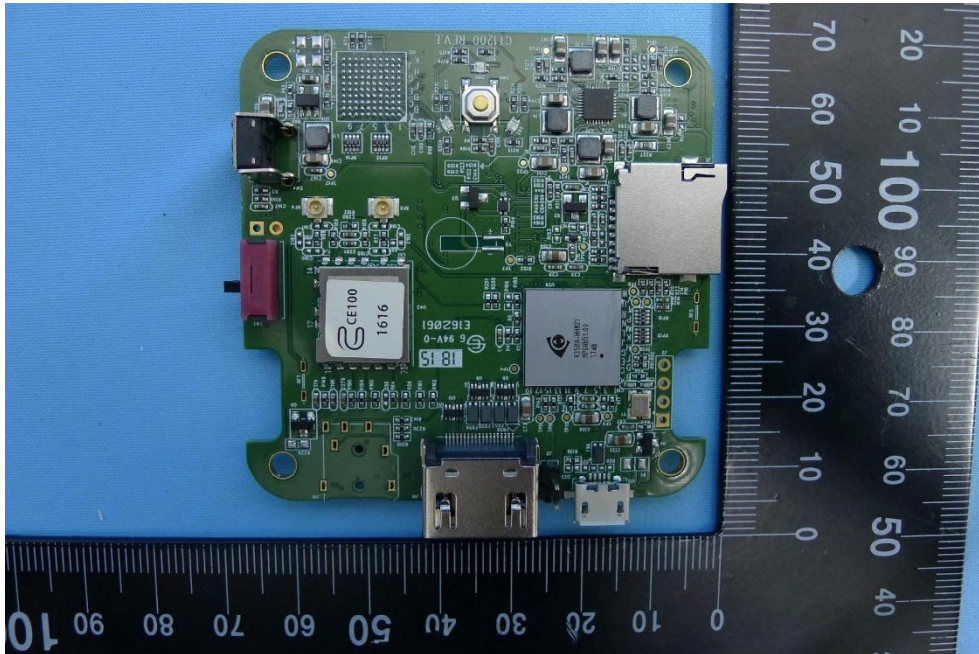

Product: i3SYNC
Trade Name: i3
Model Number: i3SYNC RX40
Serial Model: CT1200,CT1210
Report No.: 1909TW1202-U2

(17) EUT Photo- i3SYNC RX40 (External Antenna)