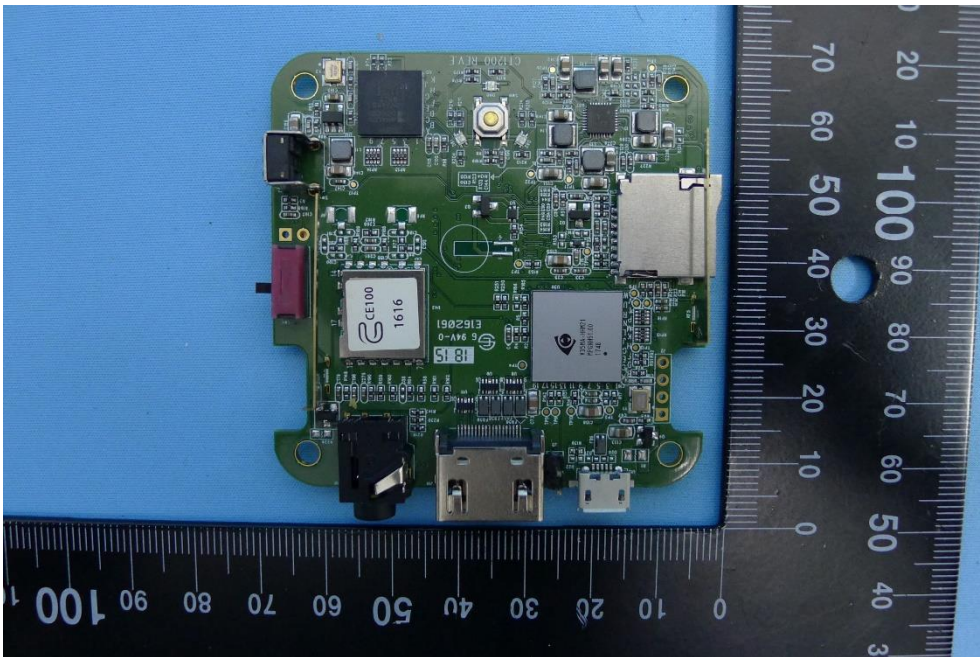

Product: i3SYNC
Trade Name: i3
Model Number: i3SYNC RX40
Serial Model: CT1200,CT1210
Report No.: 1909TW1202-U2

Internal Photograph

(1) EUT Photo- i3SYNC RX40 (Internal Antenna)

(2) EUT Photo- i3SYNC RX40 (Internal Antenna)

Product: i3SYNC
Trade Name: i3
Model Number: i3SYNC RX40
Serial Model: CT1200,CT1210
Report No.: 1909TW1202-U2

(3) EUT Photo- i3SYNC RX40 (Internal Antenna)

(4) EUT Photo- i3SYNC RX40 (Internal Antenna)

Product: i3SYNC
Trade Name: i3
Model Number: i3SYNC RX40
Serial Model: CT1200,CT1210
Report No.: 1909TW1202-U2

(5) EUT Photo- i3SYNC RX40 (Internal Antenna)

(6) EUT Photo- i3SYNC RX40 (Internal Antenna)