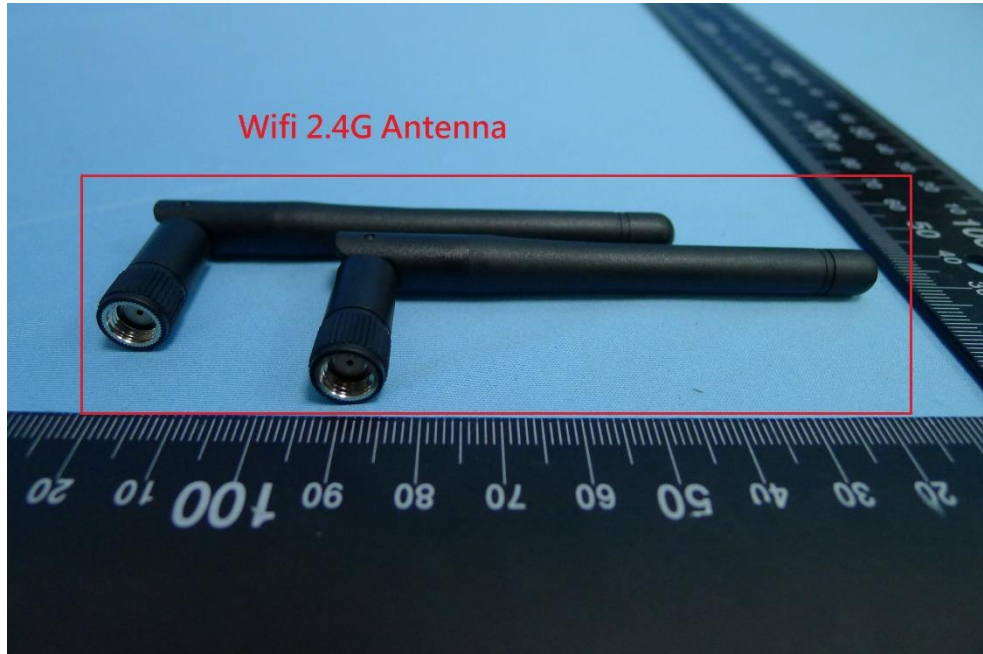

Product: i3SYNC
Trade Name: i3
Model Number: i3SYNC RX40
Serial Model: CT1200,CT1210
Report No.: 1909TW1202-U2

(13) EUT Photo- i3SYNC RX40 (External Antenna)