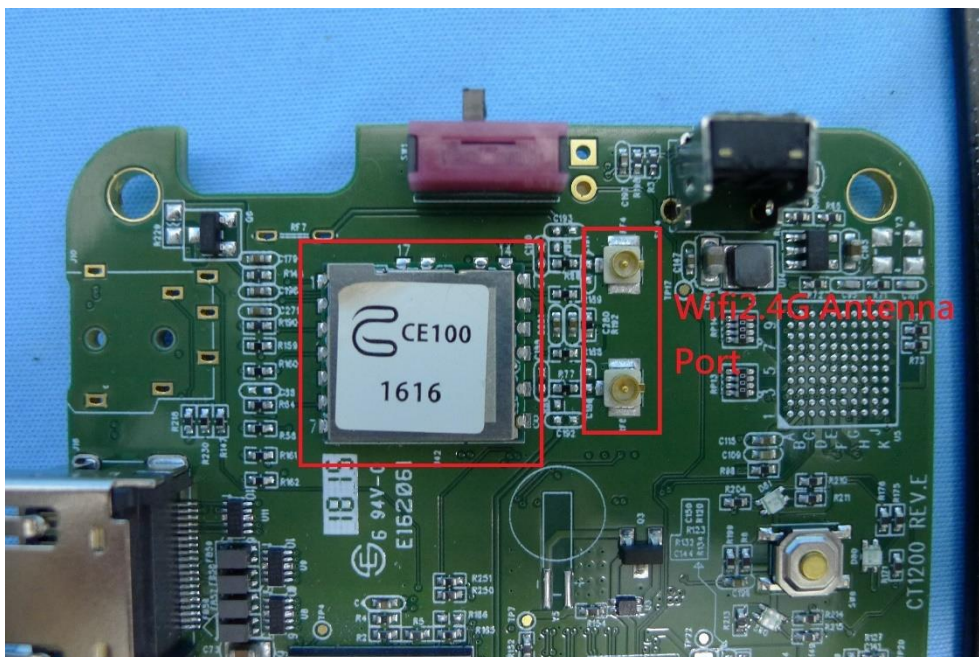

(18) EUT Photo- i3SYNC RX40 (External Antenna)