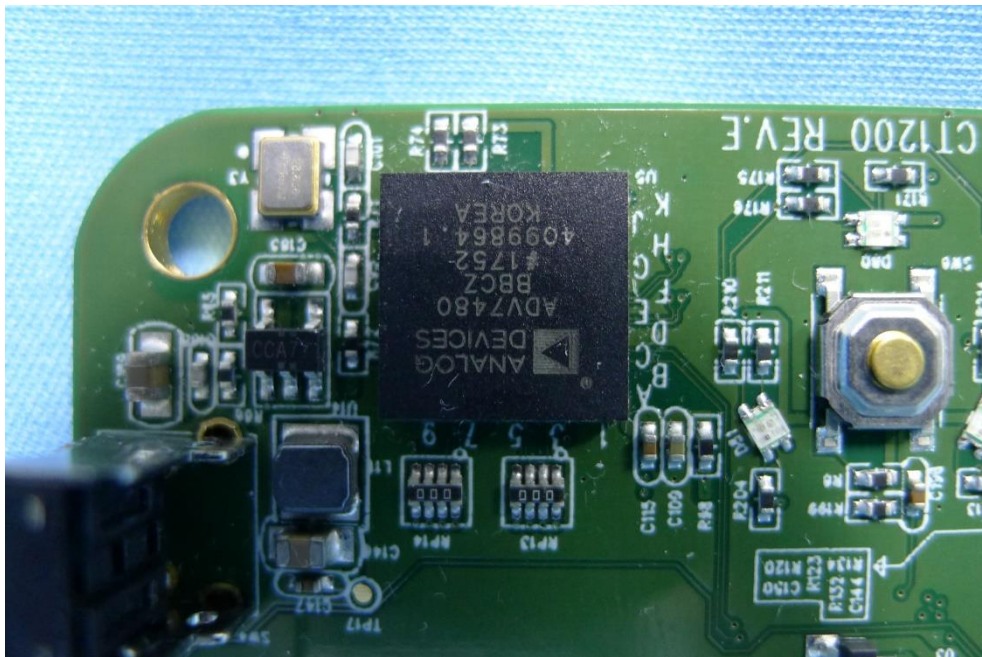

Product: i3SYNC
Trade Name: i3
Model Number: i3SYNC RX40
Serial Model: CT1200,CT1210
Report No.: 1909TW1202-U2

(3) EUT Photo- i3SYNC RX40 (Internal Antenna)

(4) EUT Photo- i3SYNC RX40 (Internal Antenna)

Product: i3SYNC
Trade Name: i3
Model Number: i3SYNC RX40
Serial Model: CT1200,CT1210
Report No.: 1909TW1202-U2

(5) EUT Photo- i3SYNC RX40 (Internal Antenna)

(6) EUT Photo- i3SYNC RX40 (Internal Antenna)

Product: i3SYNC
Trade Name: i3
Model Number: i3SYNC RX40
Serial Model: CT1200,CT1210
Report No.: 1909TW1202-U2

(7) EUT Photo- i3SYNC RX40 (Internal Antenna)

(8) EUT Photo- i3SYNC RX40 (Internal Antenna)