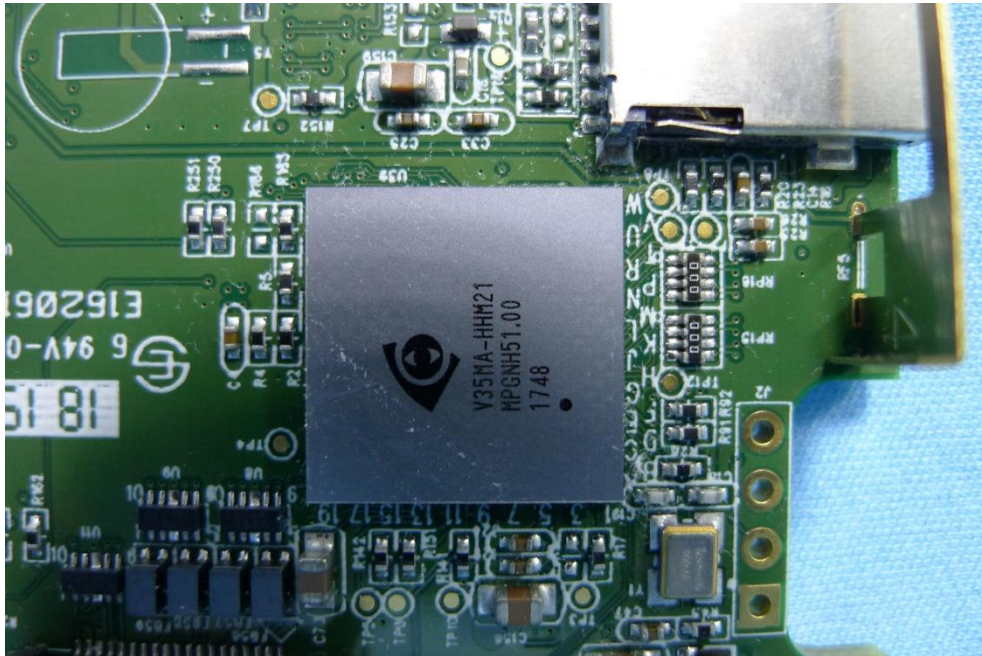

Product: i3SYNC
Trade Name: i3
Model Number: i3SYNC RX40
Serial Model: CT1200,CT1210
Report No.: 1909TW1202-U2

(3) EUT Photo- i3SYNC RX40 (Internal Antenna)

(4) EUT Photo- i3SYNC RX40 (Internal Antenna)

Product: i3SYNC
Trade Name: i3
Model Number: i3SYNC RX40
Serial Model: CT1200,CT1210
Report No.: 1909TW1202-U2

(5) EUT Photo- i3SYNC RX40 (Internal Antenna)

(6) EUT Photo- i3SYNC RX40 (Internal Antenna)

Product: i3SYNC
Trade Name: i3
Model Number: i3SYNC RX40
Serial Model: CT1200,CT1210
Report No.: 1909TW1202-U2

(7) EUT Photo- i3SYNC RX40 (Internal Antenna)

(8) EUT Photo- i3SYNC RX40 (Internal Antenna)