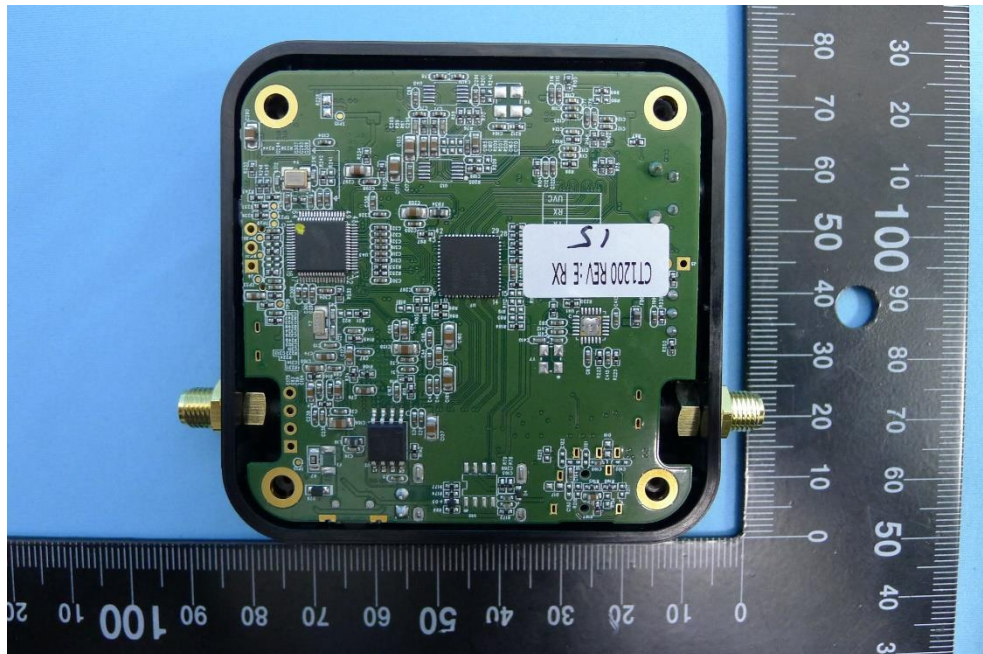

(14) EUT Photo- i3SYNC RX40 (External Antenna)