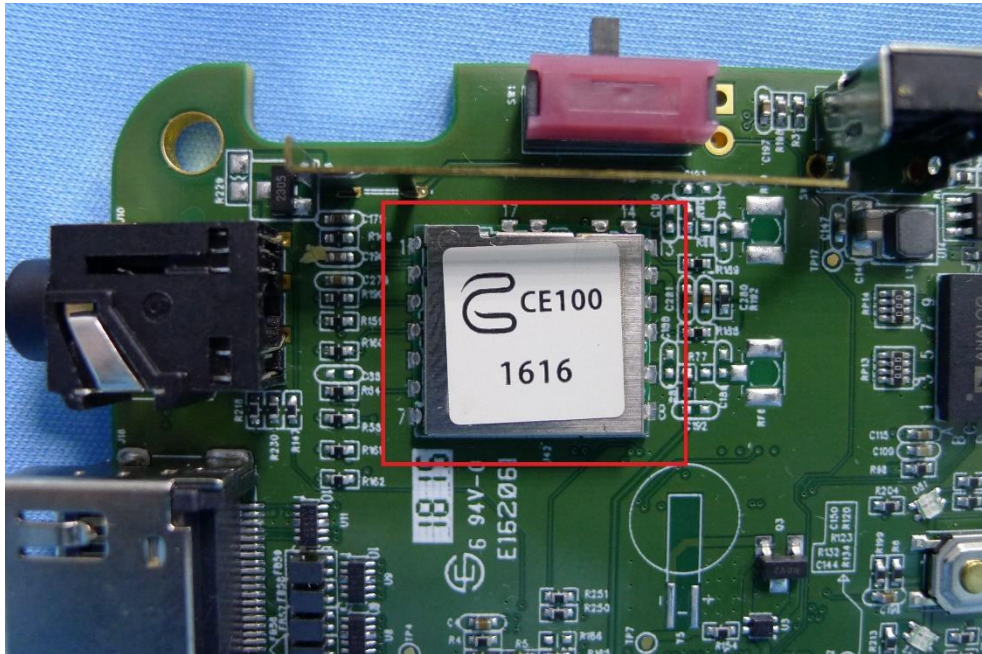

Product: i3SYNC
Trade Name: i3
Model Number: i3SYNC RX40
Serial Model: CT1200,CT1210
Report No.: 1909TW1202-U2

(9) EUT Photo- i3SYNC RX40 (Internal Antenna)