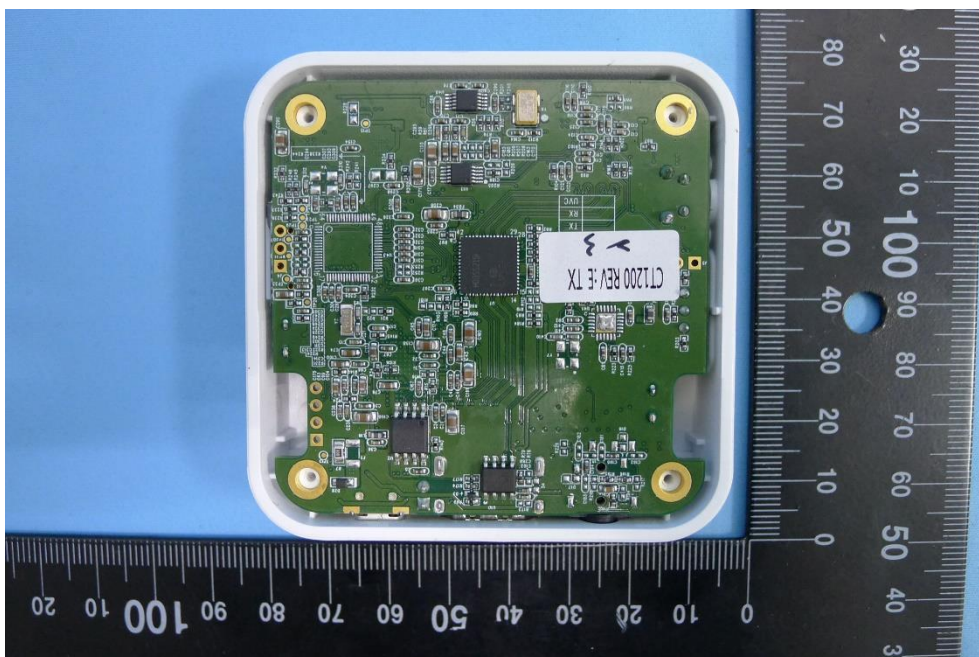

Product: i3SYNC
Trade Name: i3
Model Number: i3SYNC RX40
Serial Model: CT1200,CT1210
Report No.: 1909TW1202-U2

Internal Photograph

(1) EUT Photo- i3SYNC RX40 (Internal Antenna)

(2) EUT Photo- i3SYNC RX40 (Internal Antenna)

Product: i3SYNC
Trade Name: i3
Model Number: i3SYNC RX40
Serial Model: CT1200,CT1210
Report No.: 1909TW1202-U2

(3) EUT Photo- i3SYNC RX40 (Internal Antenna)

(4) EUT Photo- i3SYNC RX40 (Internal Antenna)

Product: i3SYNC
Trade Name: i3
Model Number: i3SYNC RX40
Serial Model: CT1200,CT1210
Report No.: 1909TW1202-U2

(5) EUT Photo- i3SYNC RX40 (Internal Antenna)

(6) EUT Photo- i3SYNC RX40 (Internal Antenna)