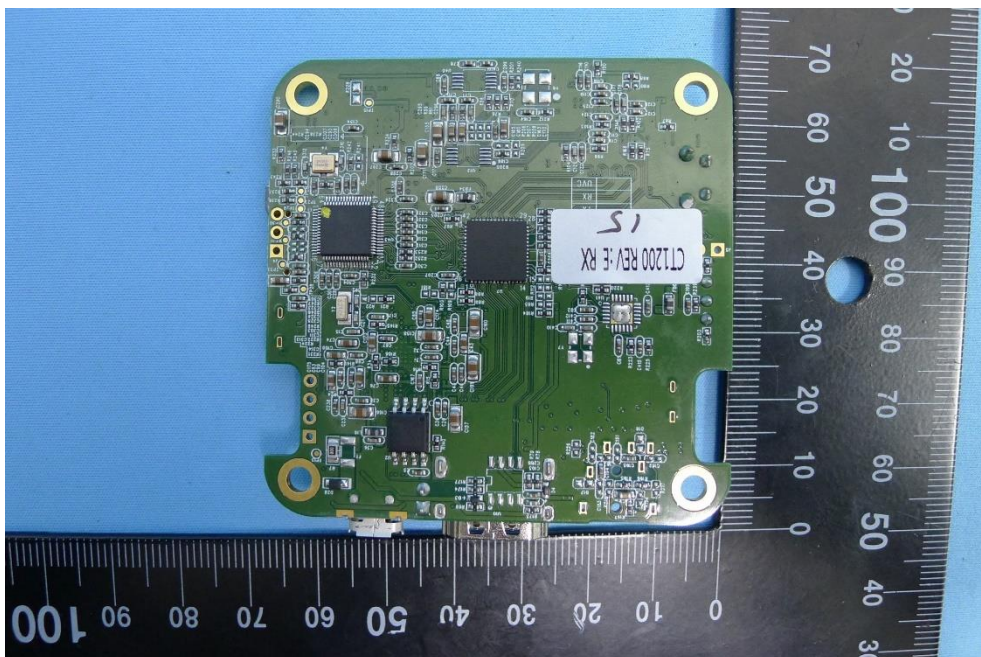

(20) EUT Photo- i3SYNC RX40 (External Antenna)