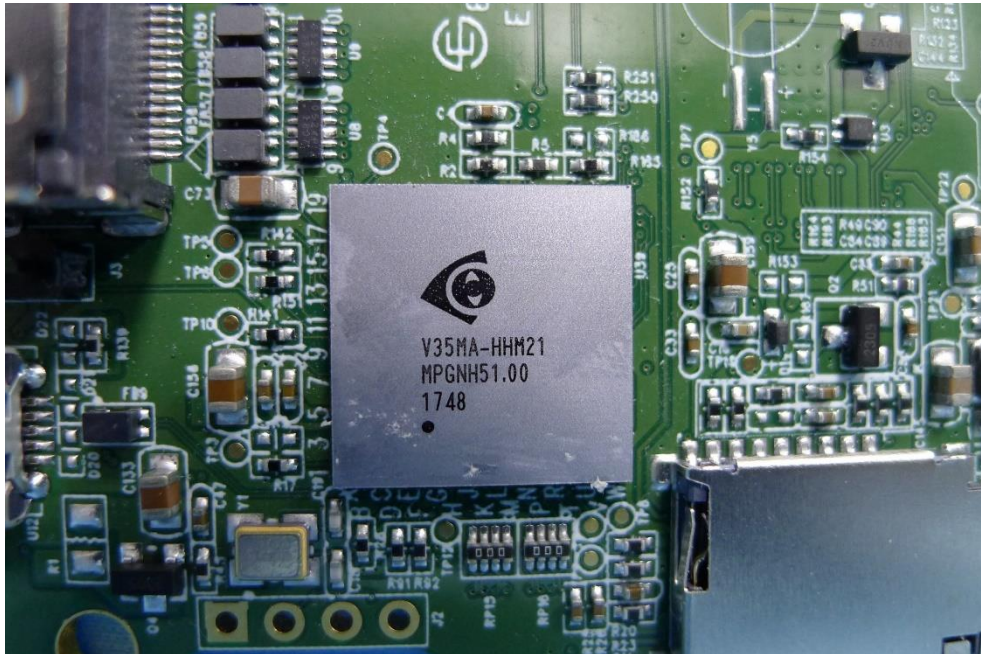

Product: i3SYNC
Trade Name: i3
Model Number: i3SYNC RX40
Serial Model: CT1200,CT1210
Report No.: 1909TW1202-U2

(19) EUT Photo- i3SYNC RX40 (External Antenna)