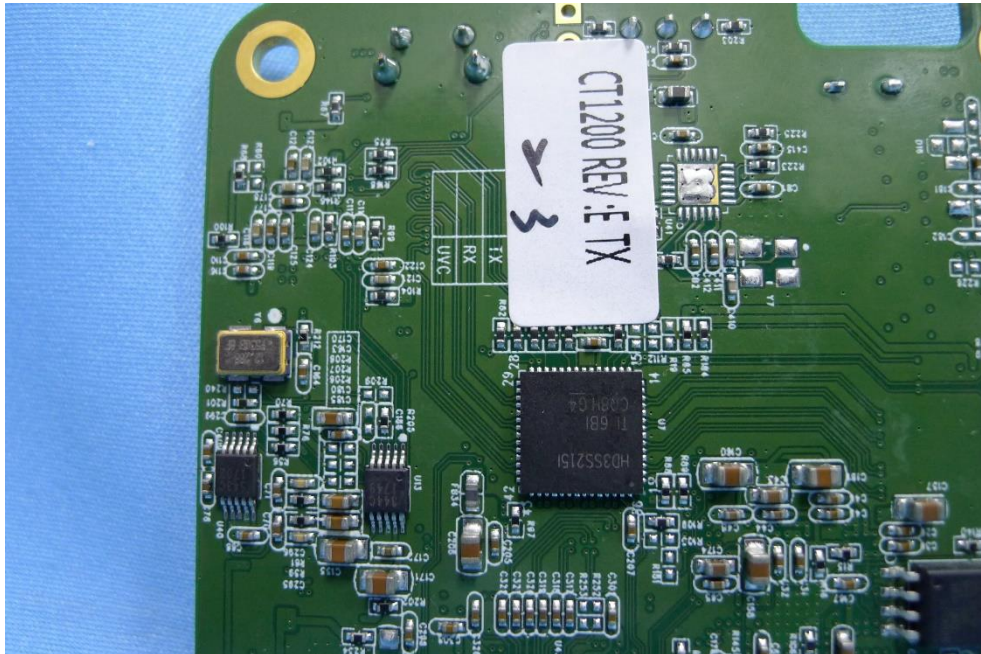

Product: i3SYNC
Trade Name: i3
Model Number: i3SYNC RX40
Serial Model: CT1200,CT1210
Report No.: 1909TW1202-U2

(7) EUT Photo- i3SYNC RX40 (Internal Antenna)

(8) EUT Photo- i3SYNC RX40 (Internal Antenna)

Product: i3SYNC
Trade Name: i3
Model Number: i3SYNC RX40
Serial Model: CT1200,CT1210
Report No.: 1909TW1202-U2

(9) EUT Photo- i3SYNC RX40 (Internal Antenna)

(10) EUT Photo- i3SYNC RX40 (Internal Antenna)

Product: i3SYNC
Trade Name: i3
Model Number: i3SYNC RX40
Serial Model: CT1200,CT1210
Report No.: 1909TW1202-U2

(11) EUT Photo- i3SYNC RX40 (Internal Antenna)

(12) EUT Photo- i3SYNC RX40 (External Antenna)