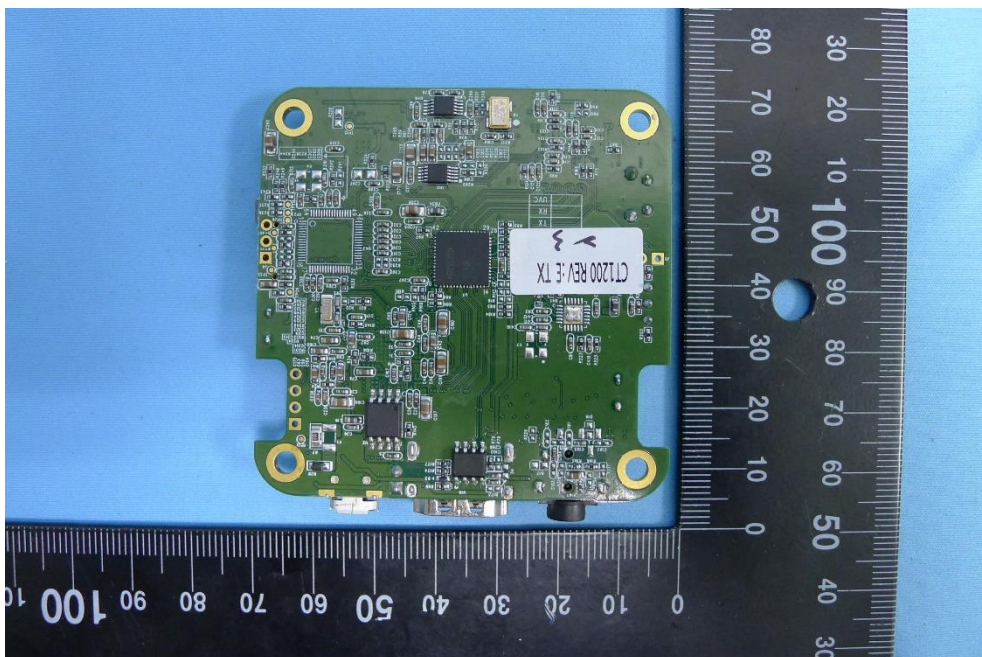

Product: i3SYNC
Trade Name: i3
Model Number: i3SYNC RX40
Serial Model: CT1200,CT1210
Report No.: 1909TW1202-U2

(5) EUT Photo- i3SYNC RX40 (Internal Antenna)

(6) EUT Photo- i3SYNC RX40 (Internal Antenna)

Product: i3SYNC
Trade Name: i3
Model Number: i3SYNC RX40
Serial Model: CT1200,CT1210
Report No.: 1909TW1202-U2

(7) EUT Photo- i3SYNC RX40 (Internal Antenna)

(8) EUT Photo- i3SYNC RX40 (Internal Antenna)

Product: i3SYNC
Trade Name: i3
Model Number: i3SYNC RX40
Serial Model: CT1200,CT1210
Report No.: 1909TW1202-U2

(9) EUT Photo- i3SYNC RX40 (Internal Antenna)

(10) EUT Photo- i3SYNC RX40 (Internal Antenna)