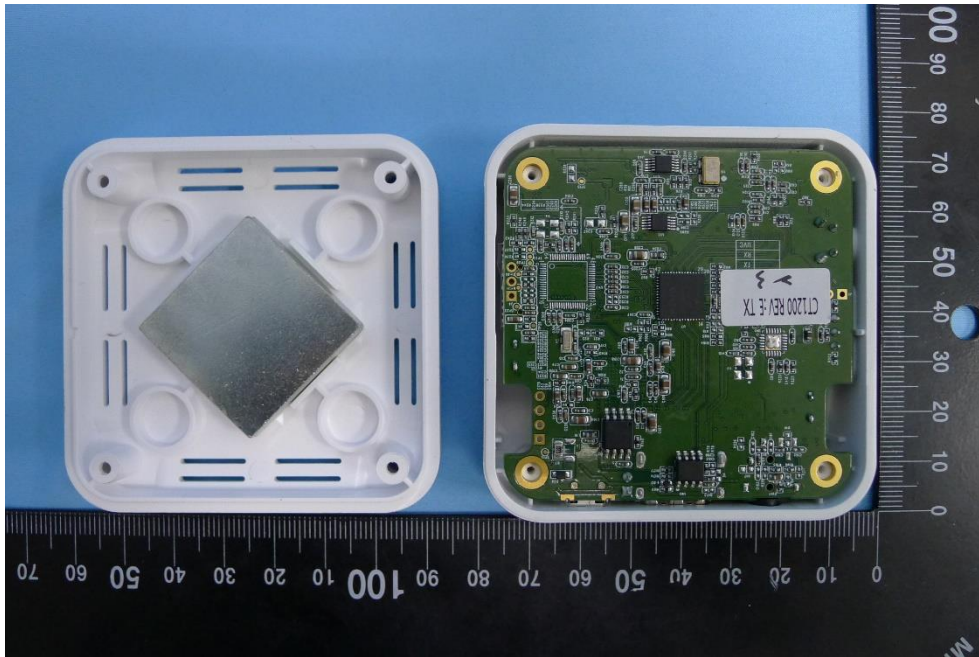

Product: i3SYNC
Trade Name: i3
Model Number: i3SYNC RX40
Serial Model: CT1200,CT1210
Report No.: 1909TW1202-U2

Internal Photograph

(1) EUT Photo- i3SYNC RX40 (Internal Antenna)

(2) EUT Photo- i3SYNC RX40 (Internal Antenna)

Product: i3SYNC
Trade Name: i3
Model Number: i3SYNC RX40
Serial Model: CT1200,CT1210
Report No.: 1909TW1202-U2

(3) EUT Photo- i3SYNC RX40 (Internal Antenna)

(4) EUT Photo- i3SYNC RX40 (Internal Antenna)