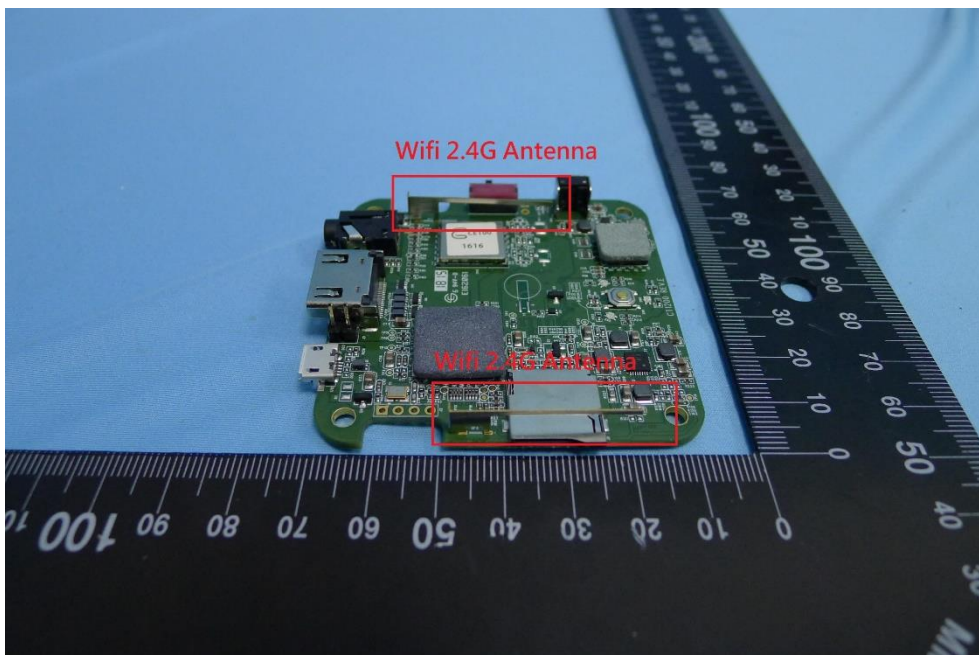

Product: i3SYNC
Trade Name: i3
Model Number: i3SYNC RX40
Serial Model: CT1200,CT1210
Report No.: 1909TW1202-U2

Internal Photograph

(1) EUT Photo- i3SYNC RX40 (Internal Antenna)

(2) EUT Photo- i3SYNC RX40 (Internal Antenna)

Product: i3SYNC
Trade Name: i3
Model Number: i3SYNC RX40
Serial Model: CT1200,CT1210
Report No.: 1909TW1202-U2

(3) EUT Photo- i3SYNC RX40 (Internal Antenna)

(4) EUT Photo- i3SYNC RX40 (Internal Antenna)