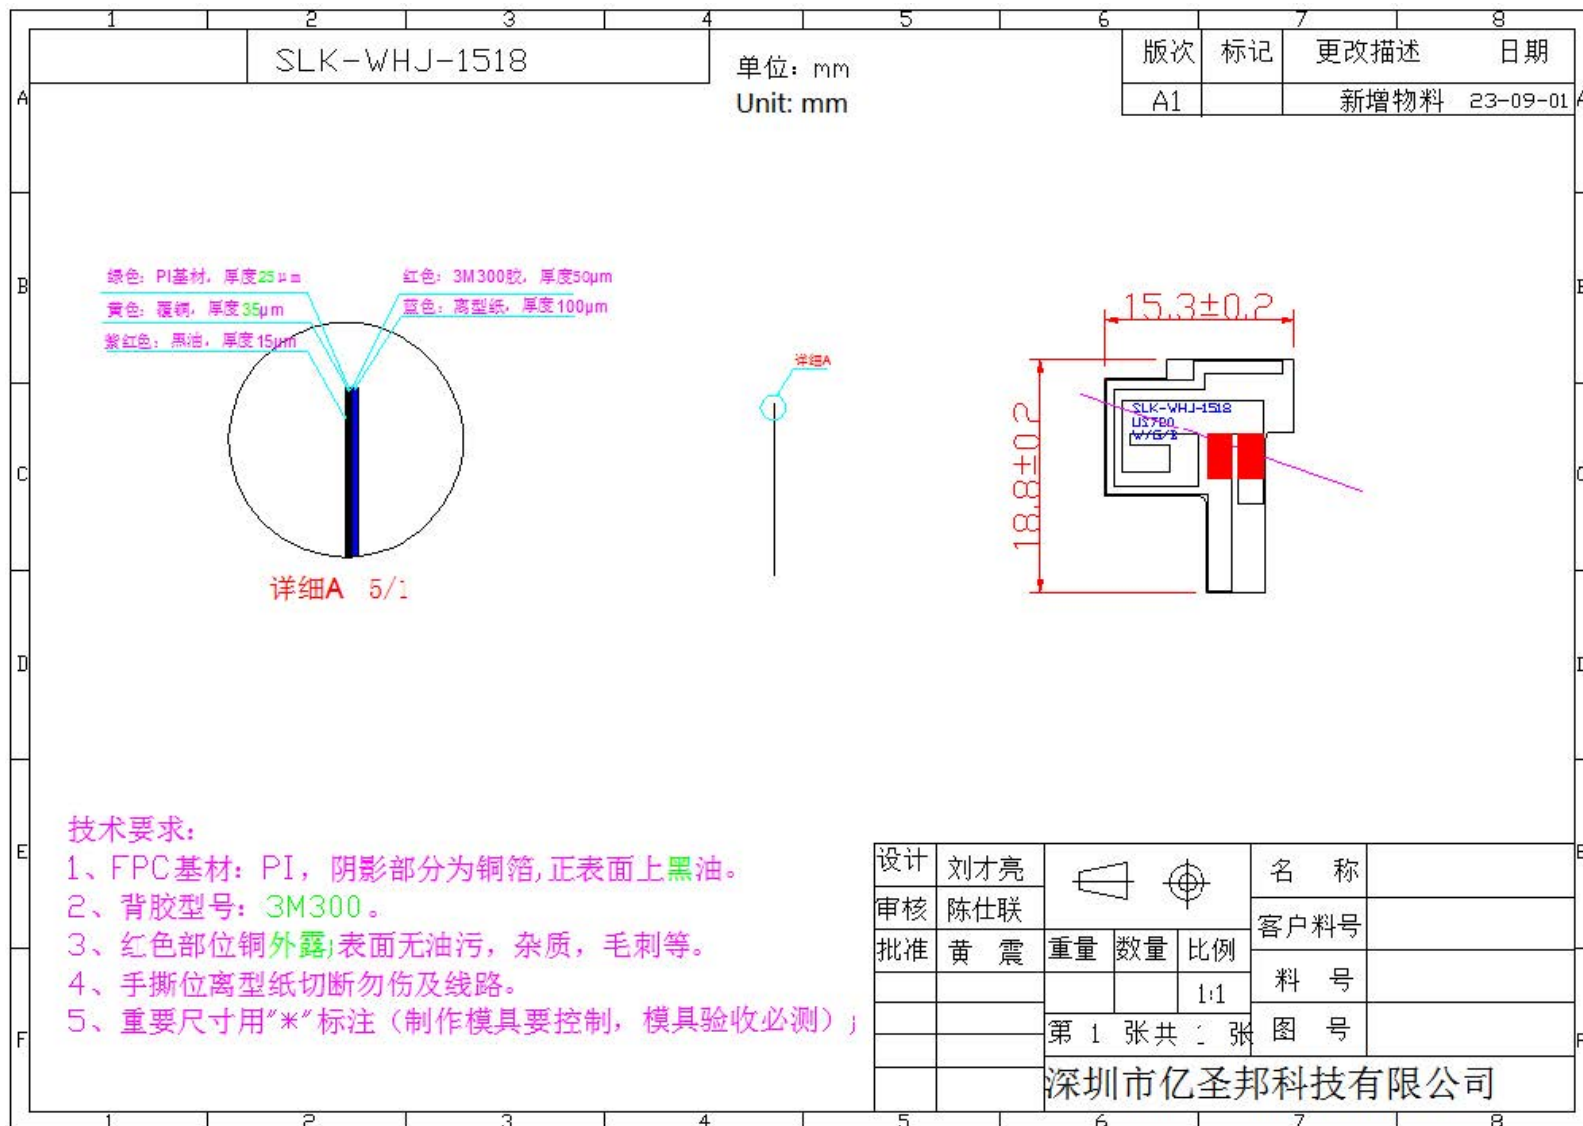

1. Product Overview & Dimension

WIFI/GPS Ant

1. Product Overview & Dimension

1. Product Overview & Dimension

1. Product Overview & Dimension

1. Product Overview & Dimension

Darkroom brand

1. Product Overview & Dimension