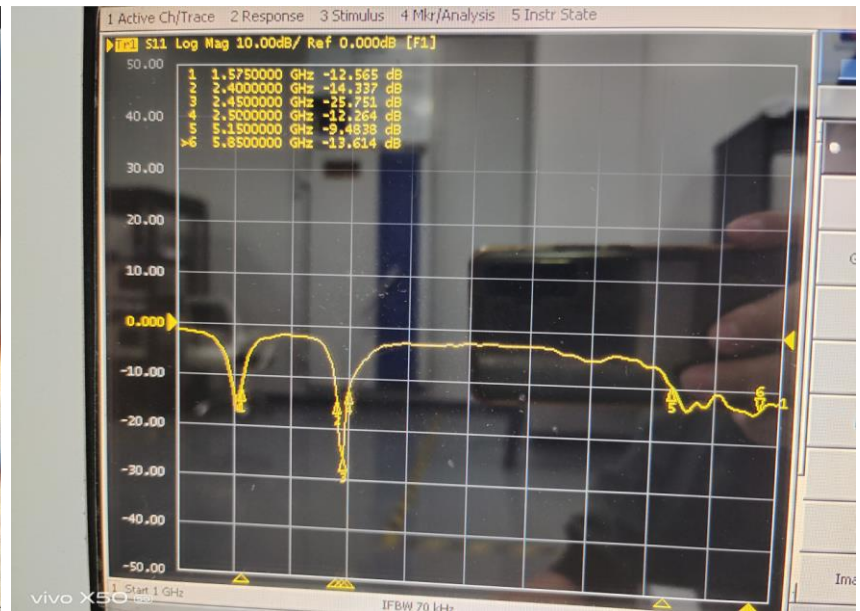

Darkroom brand

1. Product Overview & Dimension

Darkroom brand

2. Test Result

2.1 WIFI/GPS Antenna VSWR/S11

2. Test Result

2.2 WIFI/GSP Antenna Gain/Efficiency/3D DATA

Frequency (MHz)	Efficiency (dBi)	Gain (dBi)	Efficiency (%)
1570.0	-4.65	0.16	34.25
1575.0	-4.77	0.30	33.33
1580.0	-4.53	0.19	35.22
2400.0	-4.18	0.89	38.23
2410.0	-4.04	1.19	39.44
2420.0	-4.09	1.13	39.01
2430.0	-4.36	1.12	36.65
2440.0	-3.99	1.27	39.86
2450.0	-4.05	0.85	39.34
2460.0	-3.96	1.16	40.15
2470.0	-4.26	1.13	37.51
2480.0	-4.36	0.74	36.64
2490.0	-4.24	1.02	37.64
2500.0	-4.19	0.97	38.09
5113.0	-4.94	2.75	32.03
5250.0	-4.72	2.07	33.74
5350.0	-4.86	2.61	32.69
5550.0	-4.66	2.72	34.21
5750.0	-4.53	2.51	35.23
5850.0	-4.17	2.44	38.31

Item	Gain
GPS	0.3dbi
BT	1.27dbi
2.4G WLAN	1.27dbi
5G WLAN	2.75dbi

2. Test Result

2.2 WIFI active test

WIFI			
Band	1	6	11
B-TRP-11Mbps	12.64	12.56	12.6
B-TIS-11Mbps	-79.4	-79.04	-80.64
G-TRP-54Mbps	11.29	12.37	11.76
G-TIS-54Mbps	-67.02	-67.23	-67.45
N-TRP-MCS7	11.32	12.42	11.75
N-TIS-MCS7	-64.69	-65.09	-64.17
Band	36	149	165
A-TRP-54Mbps	9.24	9.38	8.68
A-TIS-54Mbps	-70.84	-71.07	-70.85