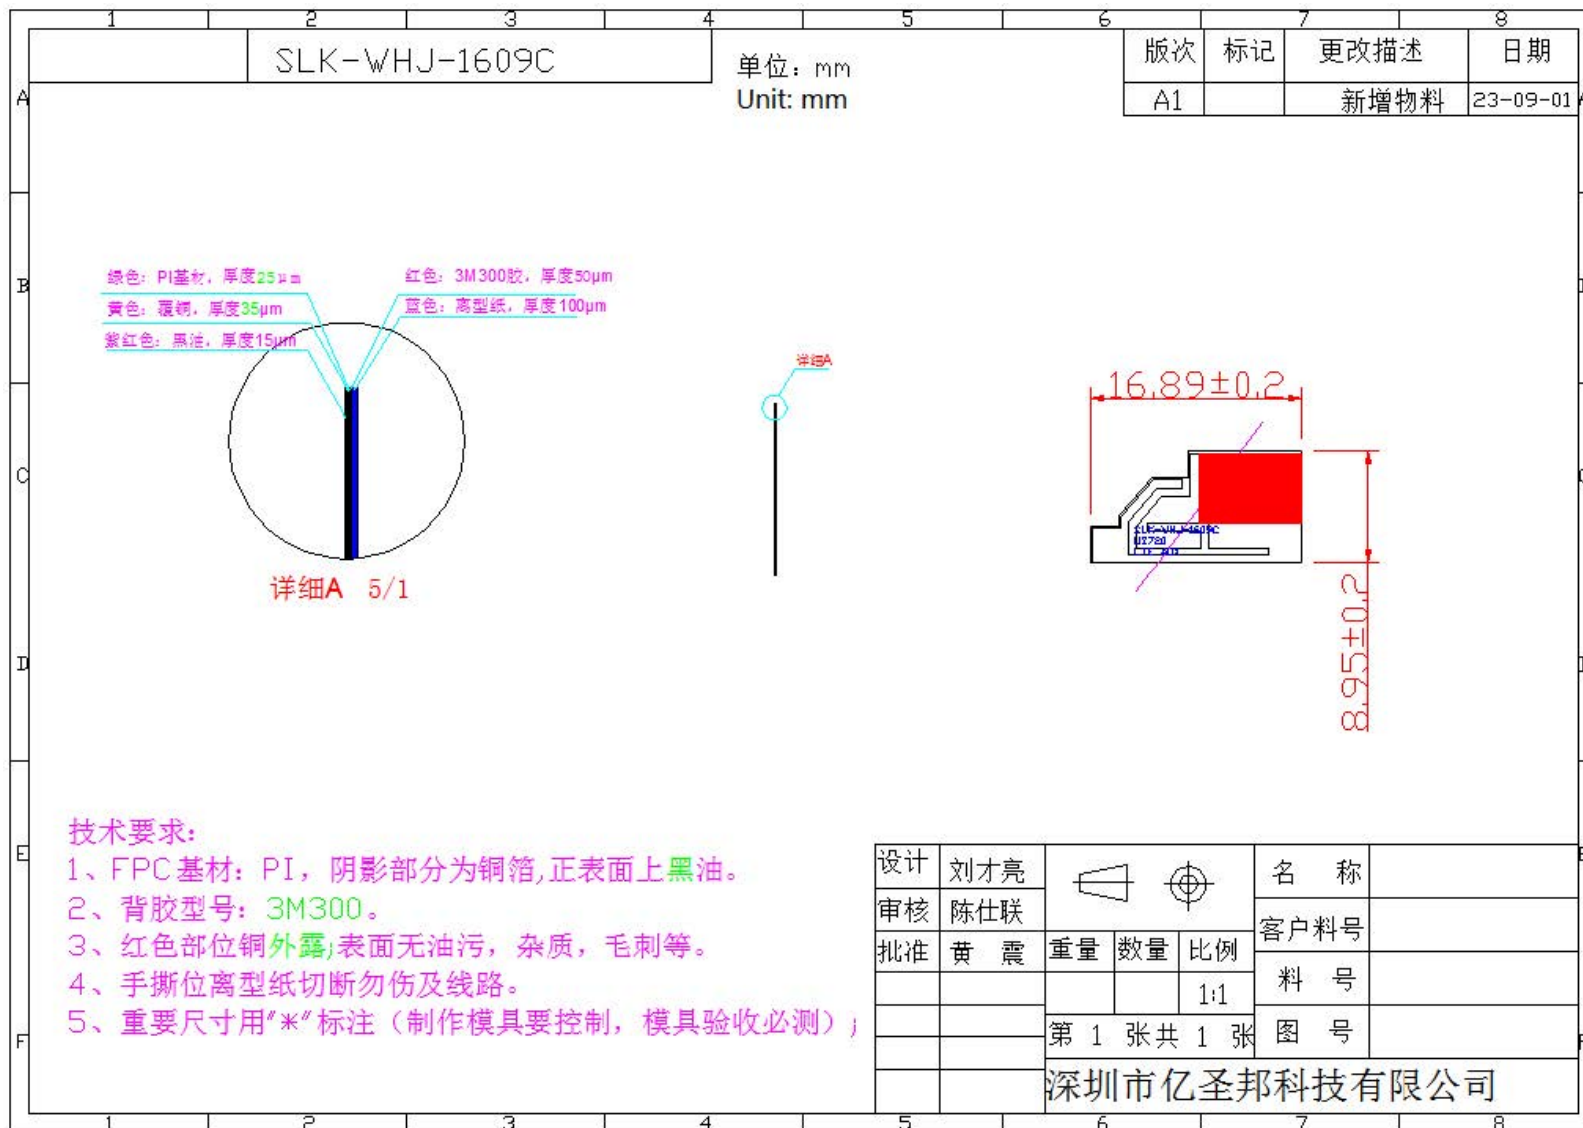

1. Product Overview & Dimension

WIFI/GPS Ant

1. Product Overview & Dimension

1. Product Overview & Dimension

1. Product Overview & Dimension

1. Product Overview & Dimension

Darkroom brand

1. Product Overview & Dimension