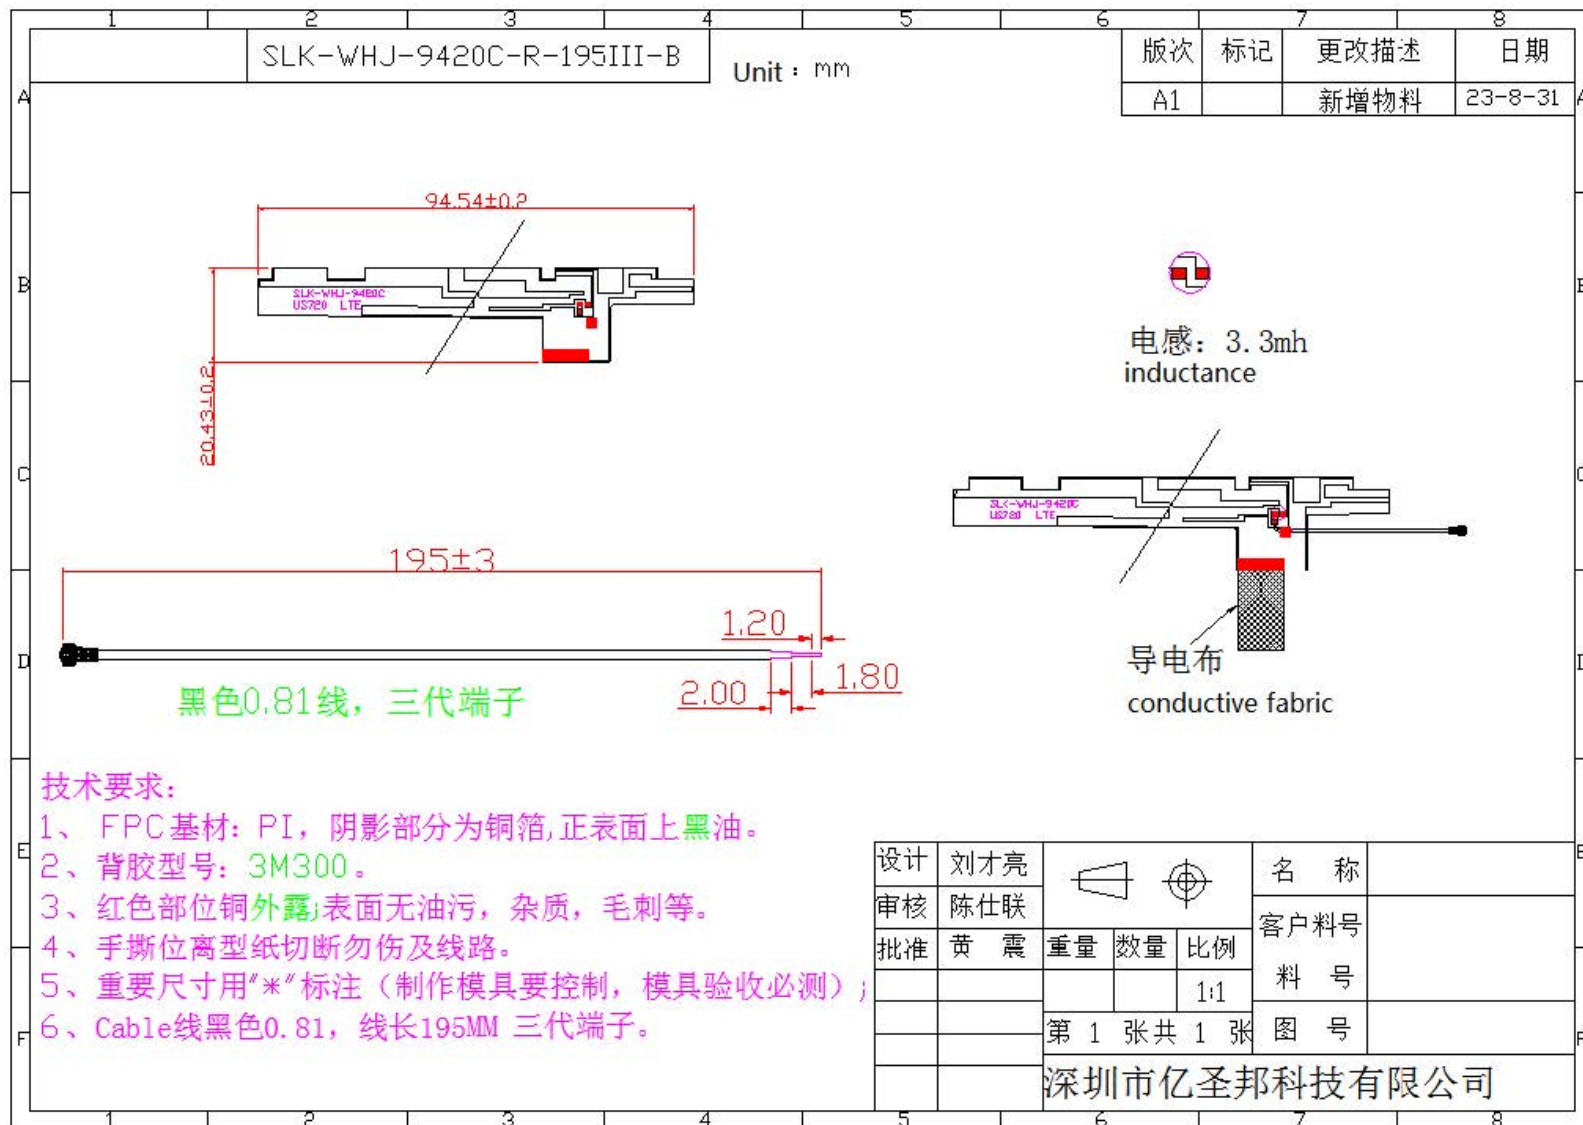

1. Product Overview & Dimension