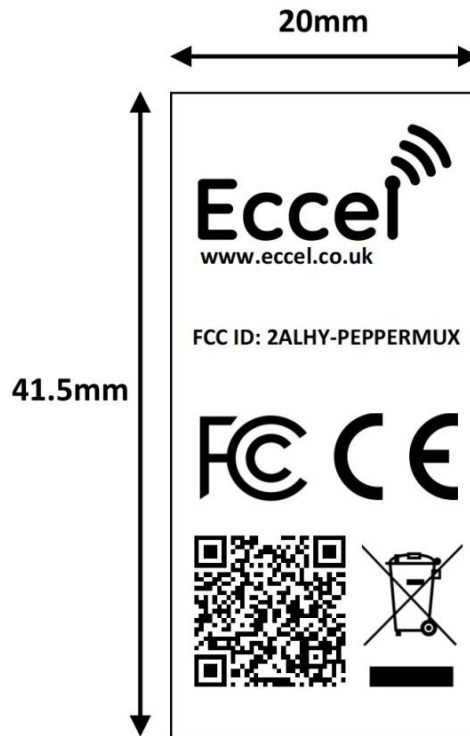

LABEL AND LOCATION

(Size: L: 20mm x W: 41.5mm)