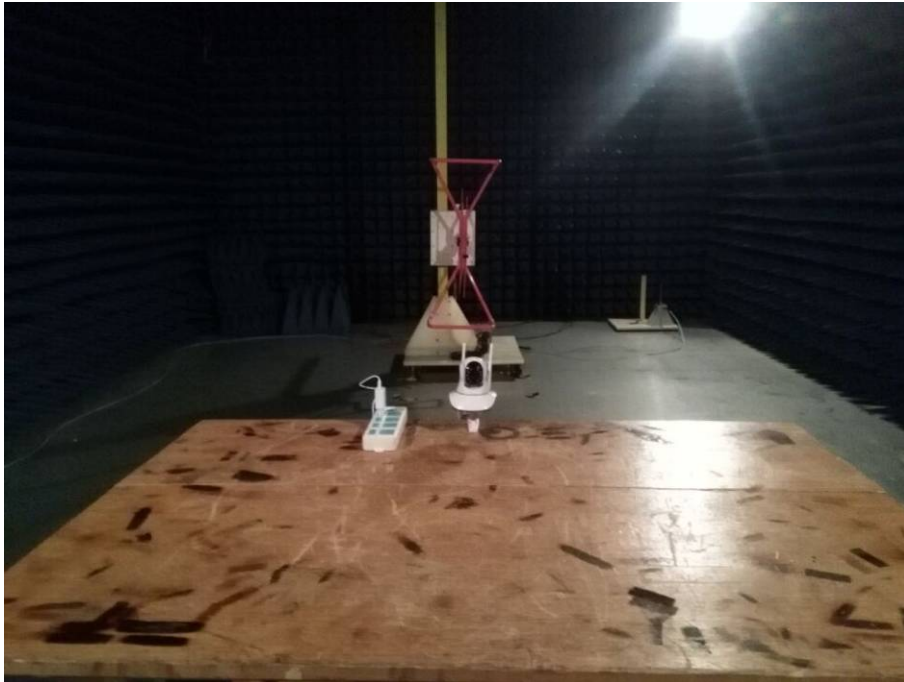

Model No.: ABQ-6000

RADIO FREQUENCY

AC POWER LINE CONDUCTED EMISSION

Model No.: ABQ-6000

RADIATED EMISSION TEST SETUP (30 MHz to 1 GHz) FROM 1M-HEIGHT TEST TABLE

RADIATED EMISSION TEST SETUP (ABOVE 1 GHz) FROM 1.5M-HEIGHT TEST TABLE

Model No.: ABQ-6000

1. 5M-HEIGHT TEST TABLE FOR RADIATED EMISSION TEST SETUP (ABOVE 1 GHz)