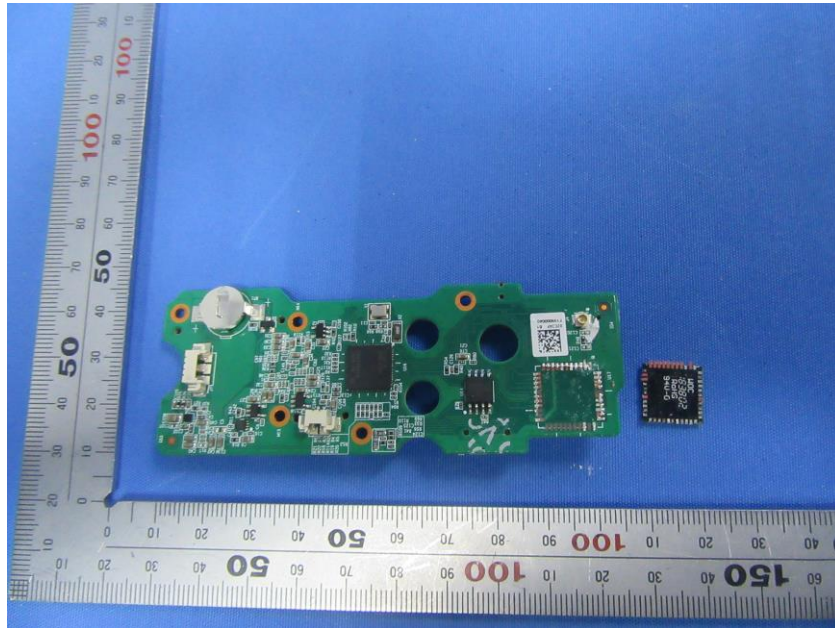

## **Internal Photos**

<b>Applicant:</b>	ZHEJIANG UNIVIEW TECHNOLOGIES CO., LTD.
<b>Address of Applicant:</b>	8 JIANGLING RD BINJIANG DISTRICT HANGZHOU, ZHEJIANG 310051, P.R. China
<b>Equipment Under Test (EUT):</b>	
<b>Product Name:</b>	IP Camera
<b>Model No.:</b>	URDB1