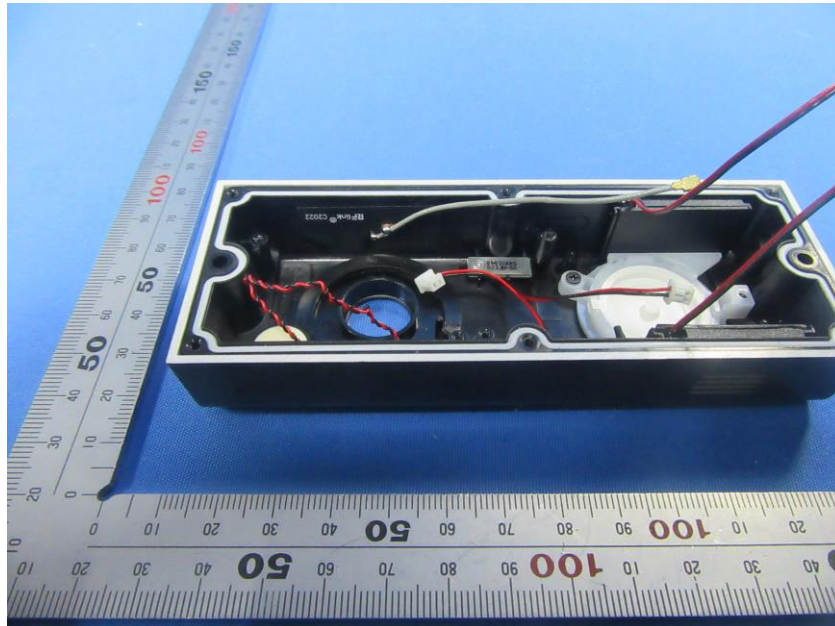

## **Internal Photos**

<b>Applicant:</b>	ZHEJIANG UNIVIEW TECHNOLOGIES CO., LTD.
<b>Address of Applicant:</b>	8 JIANGLING RD BINJIANG DISTRICT HANGZHOU, ZHEJIANG 310051, P.R. China
<b>Equipment Under Test (EUT):</b>	
<b>Product Name:</b>	IP Camera
<b>Model No.:</b>	URDB1