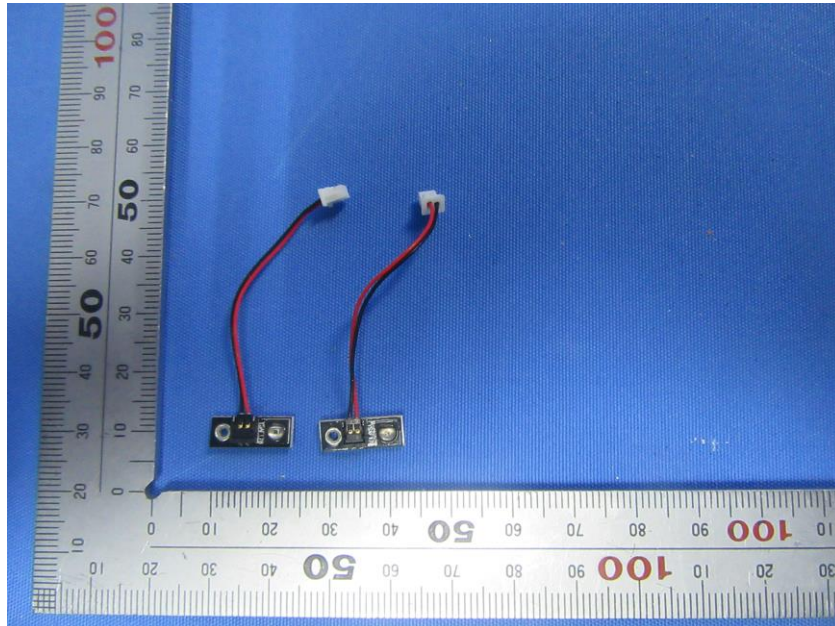

## **Internal Photos**

<b>Applicant:</b>	ZHEJIANG UNIVIEW TECHNOLOGIES CO., LTD.
<b>Address of Applicant:</b>	8 JIANGLING RD BINJIANG DISTRICT HANGZHOU, ZHEJIANG 310051, P.R. China
<b>Equipment Under Test (EUT):</b>	
<b>Product Name:</b>	IP Camera
<b>Model No.:</b>	URDB1

**End**