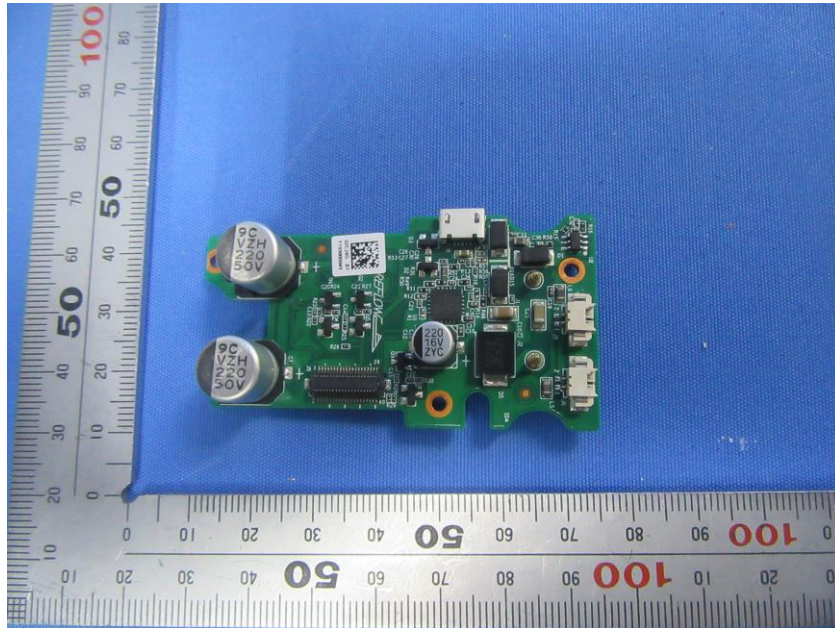

## **Internal Photos**

<b>Applicant:</b>	ZHEJIANG UNIVIEW TECHNOLOGIES CO., LTD.
<b>Address of Applicant:</b>	8 JIANGLING RD BINJIANG DISTRICT HANGZHOU, ZHEJIANG 310051, P.R. China
<b>Equipment Under Test (EUT):</b>	
<b>Product Name:</b>	IP Camera
<b>Model No.:</b>	URDB1