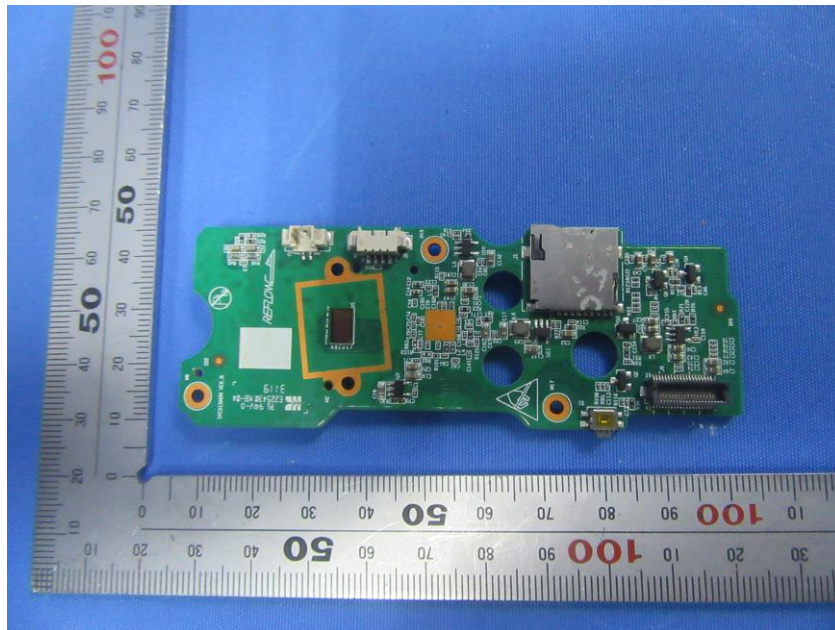

## **Internal Photos**

<b>Applicant:</b>	ZHEJIANG UNIVIEW TECHNOLOGIES CO., LTD.
<b>Address of Applicant:</b>	8 JIANGLING RD BINJIANG DISTRICT HANGZHOU, ZHEJIANG 310051, P.R. China
<b>Equipment Under Test (EUT):</b>	
<b>Product Name:</b>	IP Camera
<b>Model No.:</b>	URDB1