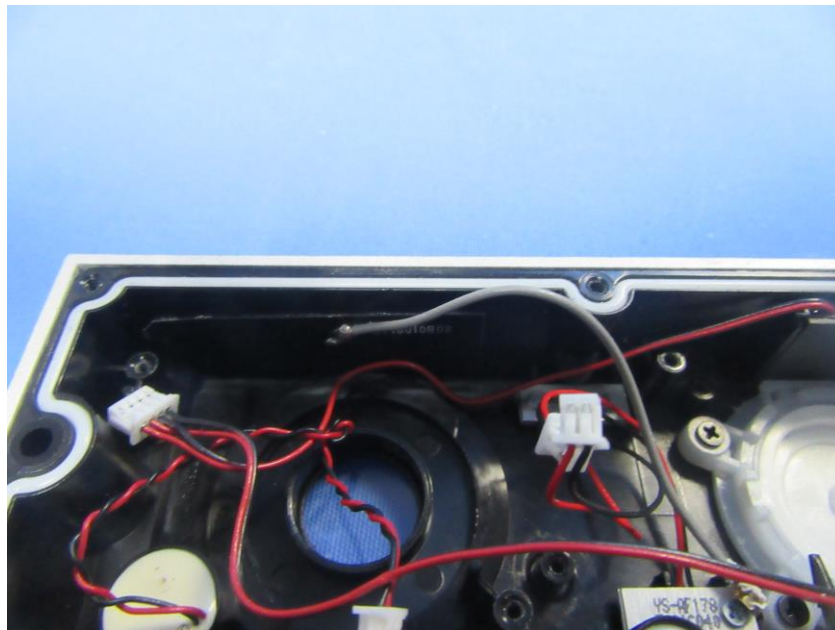

## **Internal Photos**

<b>Applicant:</b>	ZHEJIANG UNIVIEW TECHNOLOGIES CO., LTD.
<b>Address of Applicant:</b>	8 JIANGLING RD BINJIANG DISTRICT HANGZHOU, ZHEJIANG 310051, P.R. China
<b>Equipment Under Test (EUT):</b>	
<b>Product Name:</b>	IP Camera
<b>Model No.:</b>	URDB1