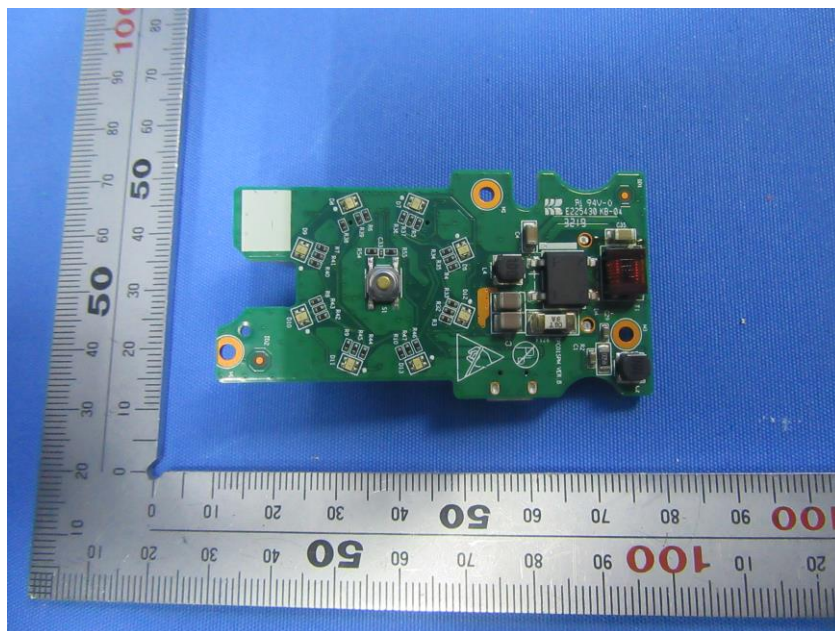

## **Internal Photos**

<b>Applicant:</b>	ZHEJIANG UNIVIEW TECHNOLOGIES CO., LTD.
<b>Address of Applicant:</b>	8 JIANGLING RD BINJIANG DISTRICT HANGZHOU, ZHEJIANG 310051, P.R. China
<b>Equipment Under Test (EUT):</b>	
<b>Product Name:</b>	IP Camera
<b>Model No.:</b>	URDB1

**End**