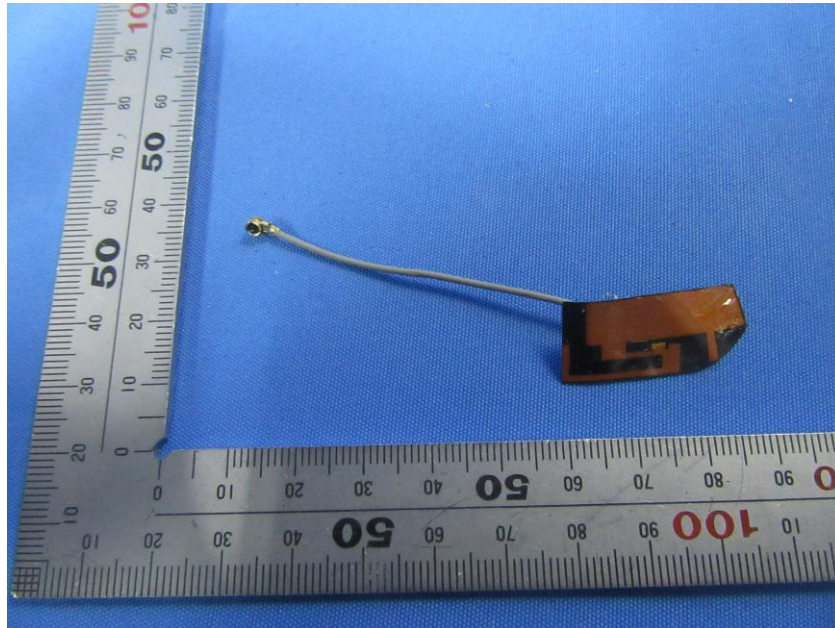

## **Internal Photos**

<b>Applicant:</b>	ZHEJIANG UNIVIEW TECHNOLOGIES CO., LTD.
<b>Address of Applicant:</b>	8 JIANGLING RD BINJIANG DISTRICT HANGZHOU, ZHEJIANG 310051, P.R. China
<b>Equipment Under Test (EUT):</b>	
<b>Product Name:</b>	IP Camera
<b>Model No.:</b>	URDB1

**End**