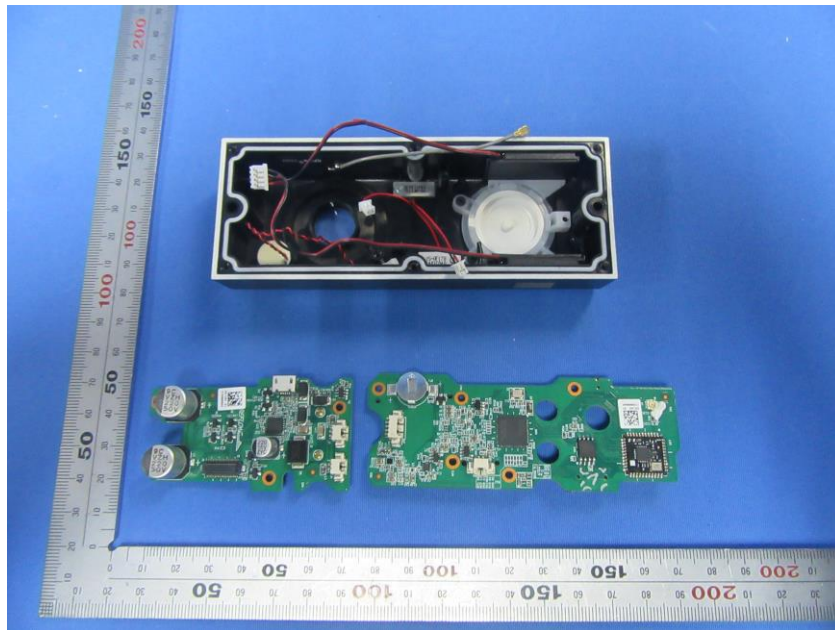

## **Internal Photos**

<b>Applicant:</b>	ZHEJIANG UNIVIEW TECHNOLOGIES CO., LTD.
<b>Address of Applicant:</b>	8 JIANGLING RD BINJIANG DISTRICT HANGZHOU, ZHEJIANG 310051, P.R. China
<b>Equipment Under Test (EUT):</b>	
<b>Product Name:</b>	IP Camera
<b>Model No.:</b>	URDB1