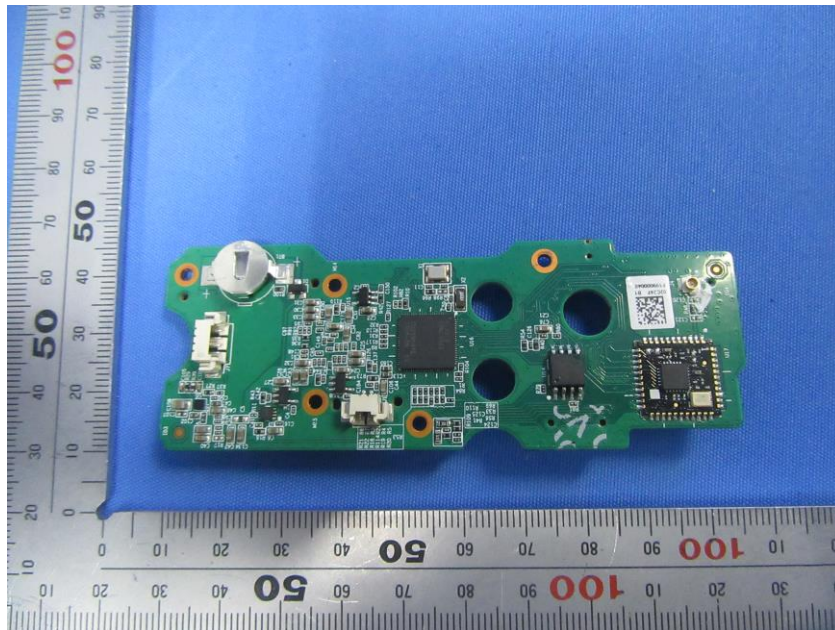

## **Internal Photos**

<b>Applicant:</b>	ZHEJIANG UNIVIEW TECHNOLOGIES CO., LTD.
<b>Address of Applicant:</b>	8 JIANGLING RD BINJIANG DISTRICT HANGZHOU, ZHEJIANG 310051, P.R. China
<b>Equipment Under Test (EUT):</b>	
<b>Product Name:</b>	IP Camera
<b>Model No.:</b>	URDB1

**End**