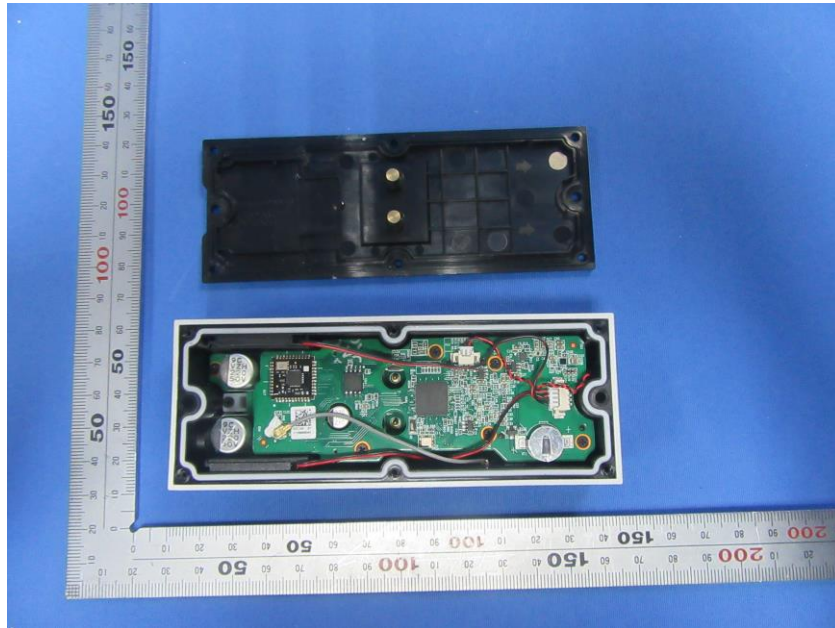

## **Internal Photos**

<b>Applicant:</b>	ZHEJIANG UNIVIEW TECHNOLOGIES CO., LTD.
<b>Address of Applicant:</b>	8 JIANGLING RD BINJIANG DISTRICT HANGZHOU, ZHEJIANG 310051, P.R. China
<b>Equipment Under Test (EUT):</b>	
<b>Product Name:</b>	IP Camera
<b>Model No.:</b>	URDB1