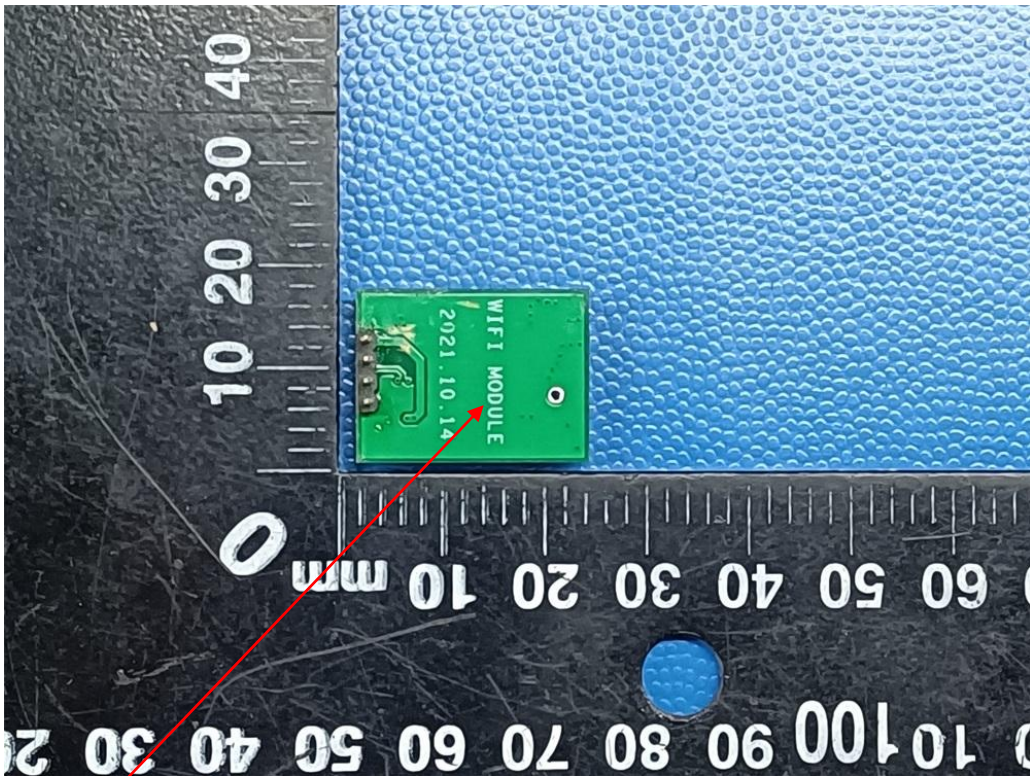

LABEL AND LOCATION

Model : BL-R8811CU9
FCC ID: 2AL6KBL-R8811CU9

(Size: L2.0cm x 1.5cm)

Label Location