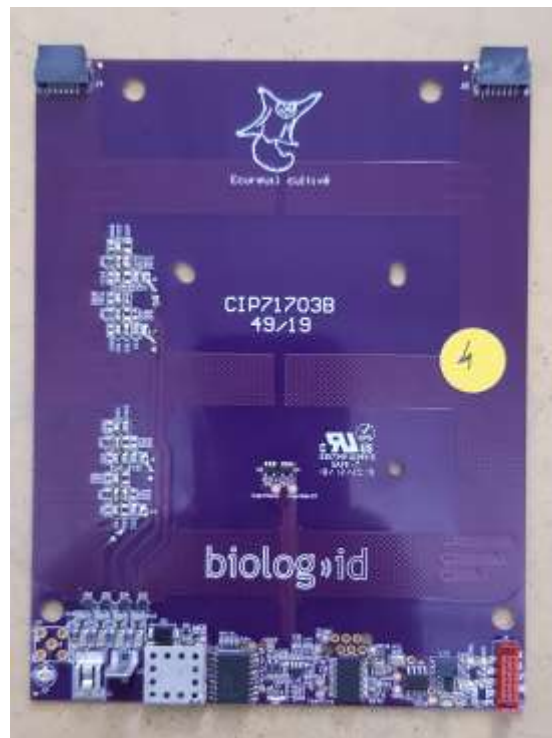

	Technical Documentation
--	--------------------------------

Internal Photos

FCC ID	2AKUFSSTHD45
IC	23919-SSTHD45

Publication History

Version	Date	Modification description
01	October 2, 2020	Creation of the document

Technical Documentation

Internal Photos

Cold chamber

Technical Documentation

Internal Photos

Bac SST-R HD450 : SPR_71703A

Technical Documentation

Internal Photos

Satellite: SPR_71701A

Technical Documentation

Internal Photos

Satellite: SPR_71701A

Technical Documentation

Internal Photos

Satellite: SPR_71701A

Technical Documentation

Internal Photos

CAR_71703A (carte antenne HD450) Top and Bottom

Technical Documentation

Internal Photos

CAR_71704A (Carte Antenne Additionnelle) Top and Bottom

Technical Documentation

Internal Photos

CAR_71701A (carte satellite) Top and Bottom