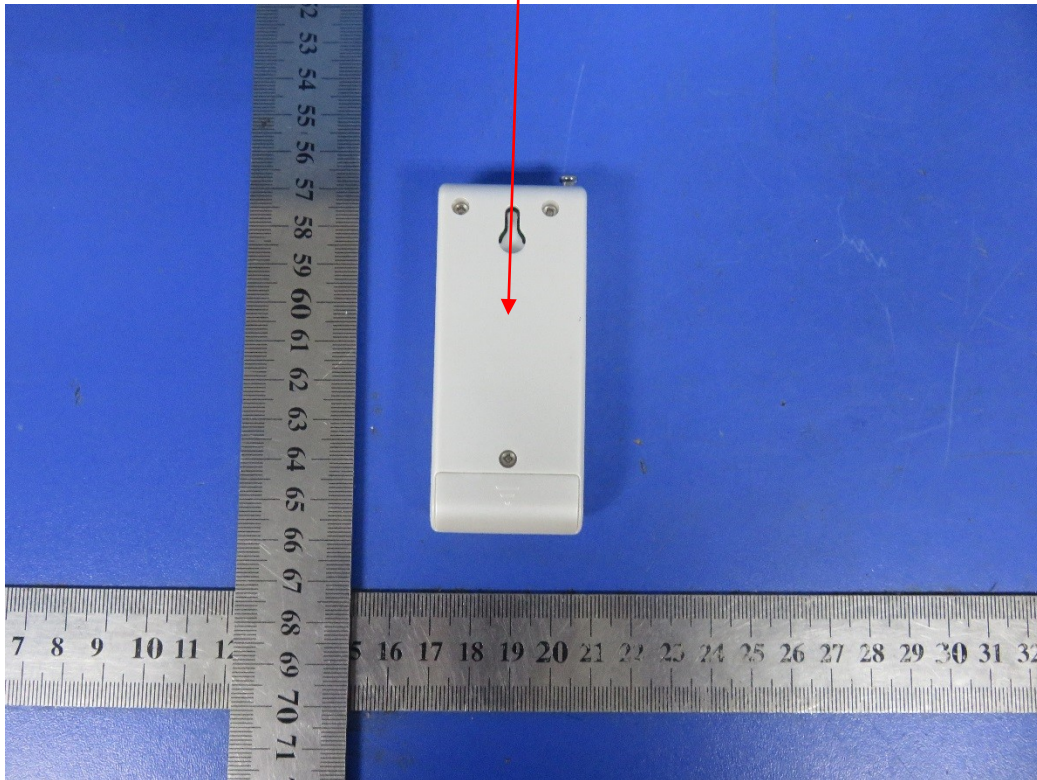

Label & Label Location

Remote Switch
M/N: RS1
FCC ID:2AKP5RS1

Size: 2.2cm(L)*1.7cm(W)

Material: adhesive stick glue tagboard

Font color: Black

Label color: White