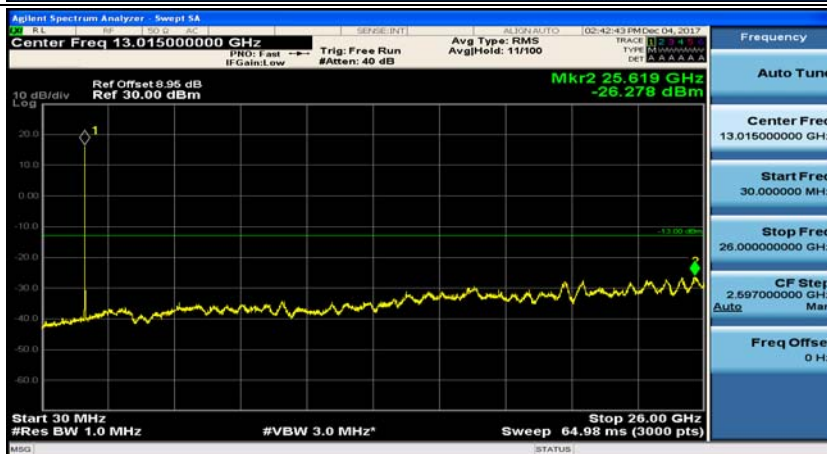

(Channel Bandwidth:15 MHz)_LCH_16QAM_1RB#37