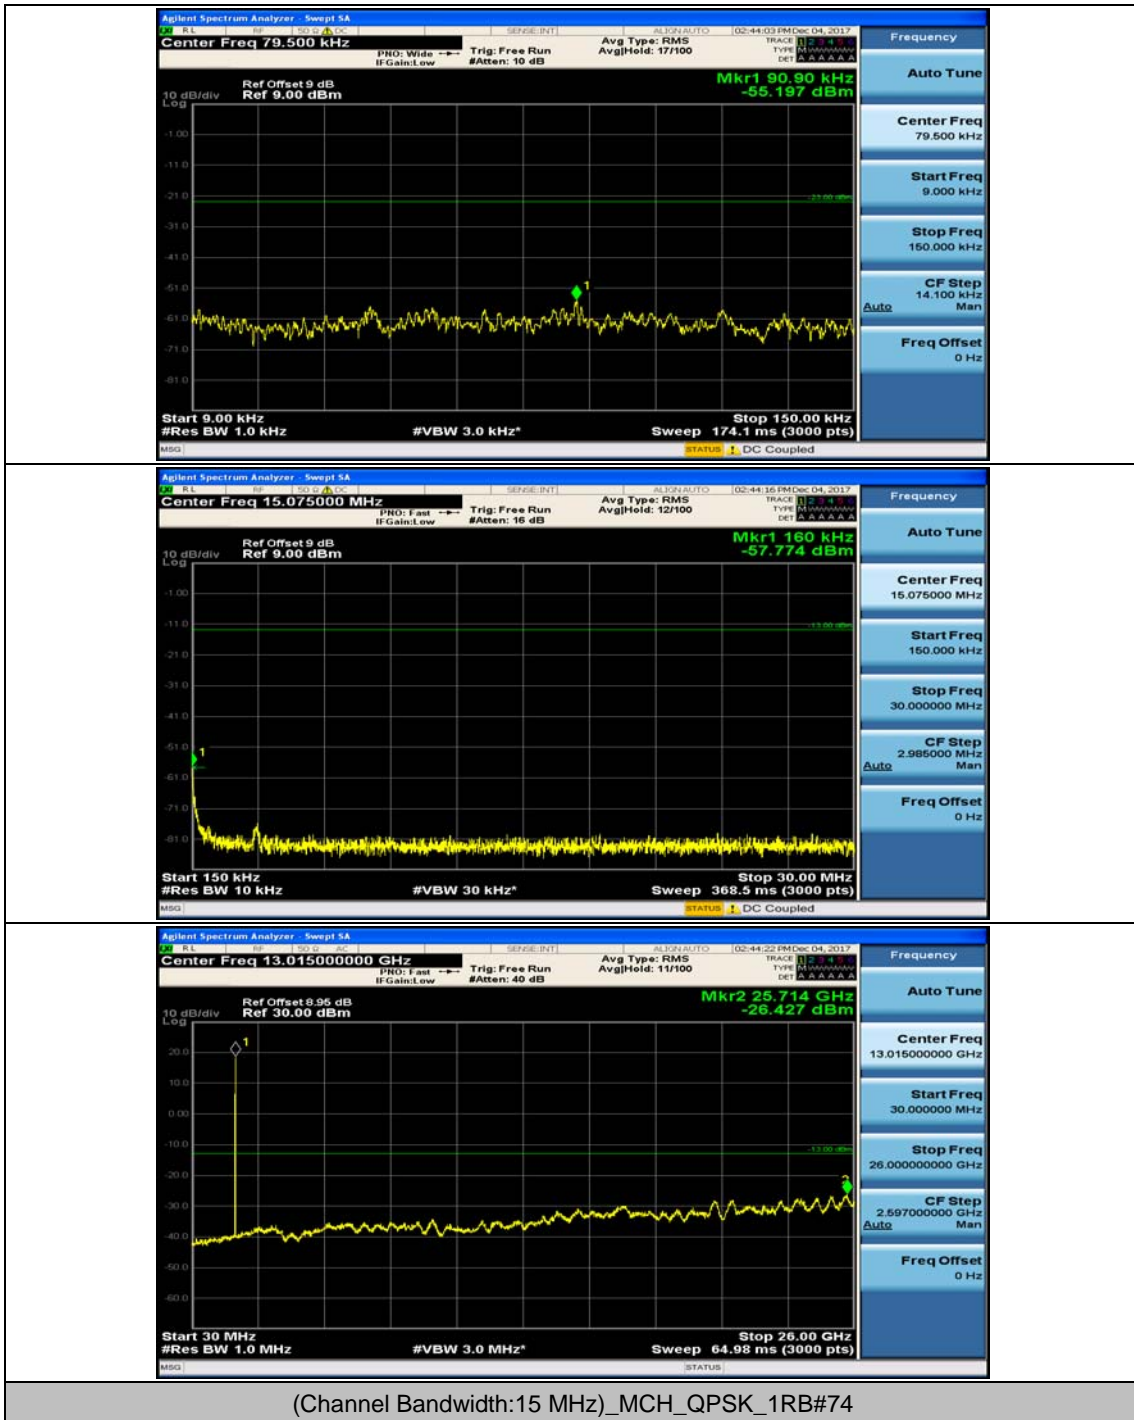

Channel Bandwidth: 15 MHz

(Channel Bandwidth:15 MHz)_LCH_QPSK_1RB#74

(Channel Bandwidth:15 MHz)_MCH_QPSK_1RB#0

(Channel Bandwidth:15 MHz)_MCH_QPSK_1RB#37

(Channel Bandwidth:15 MHz)_HCH_QPSK_1RB#0

(Channel Bandwidth:15 MHz)_HCH_QPSK_1RB#37