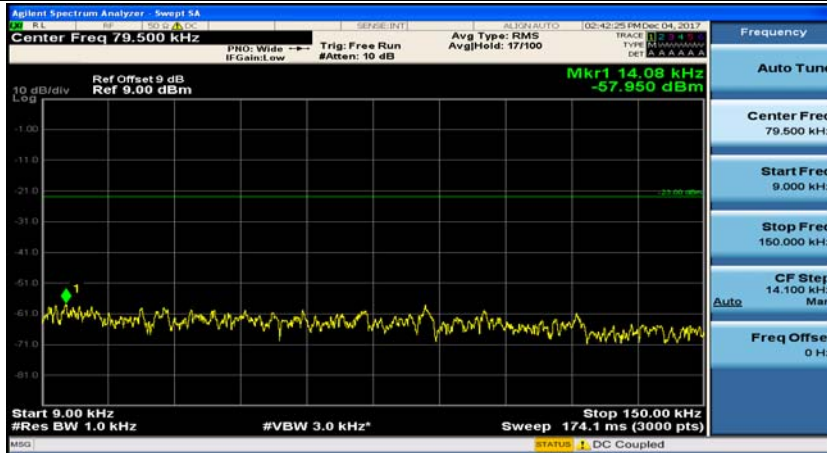

(Channel Bandwidth:15 MHz)_LCH_16QAM_1RB#0