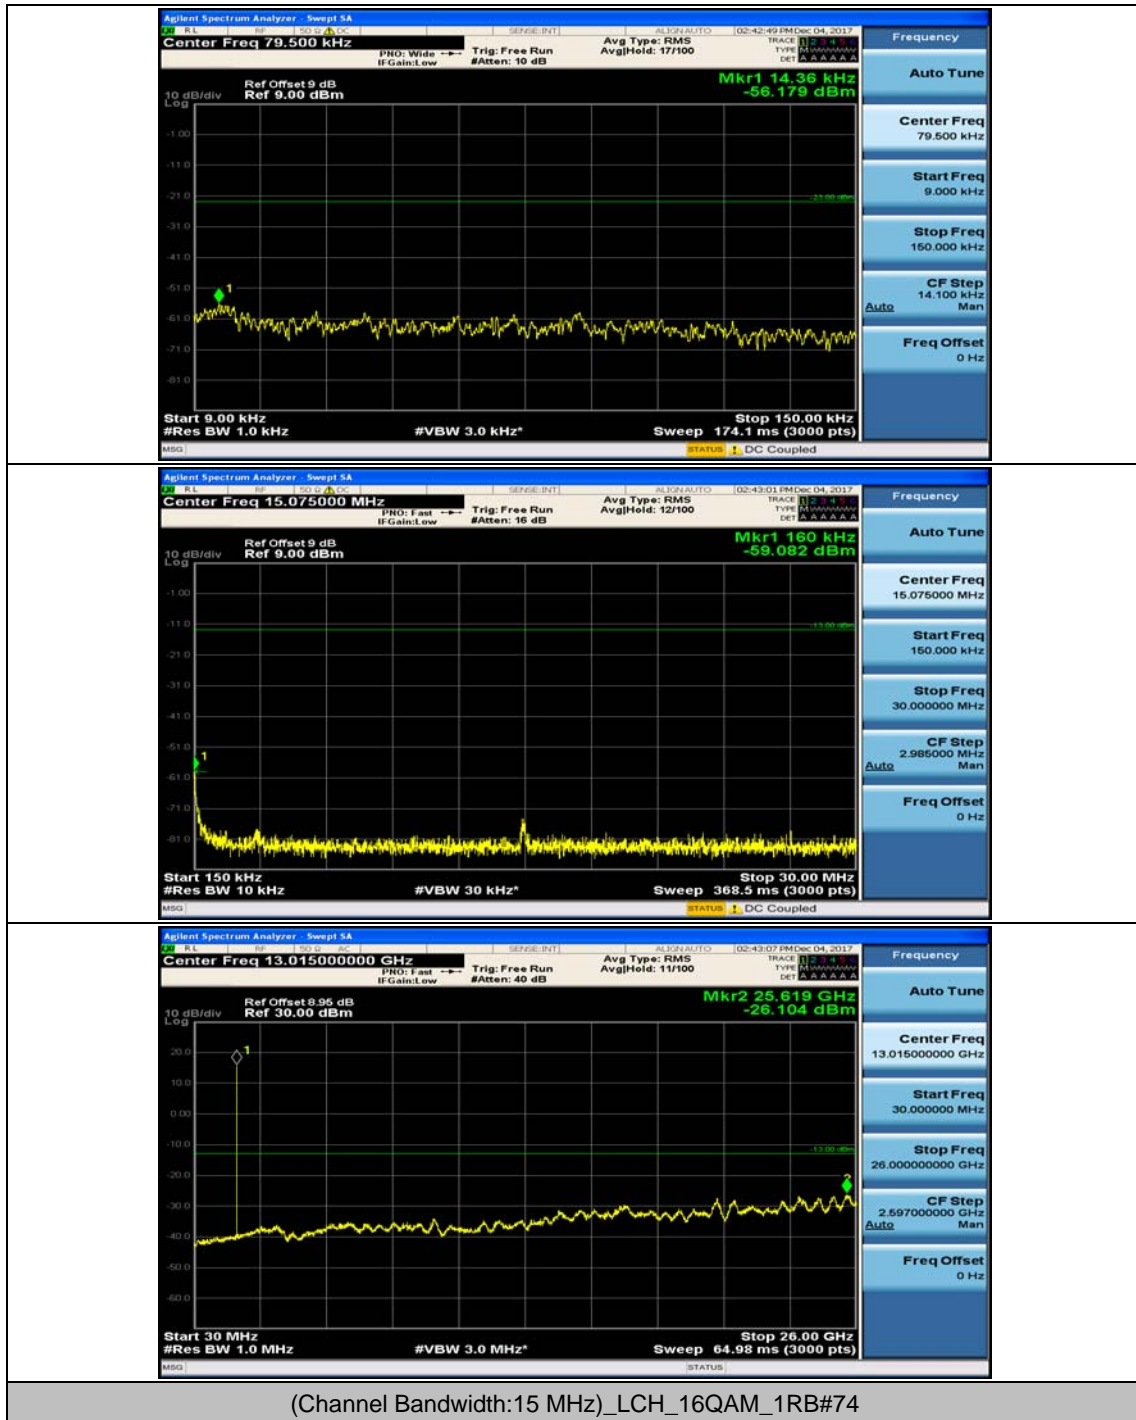

(Channel Bandwidth:15 MHz)_LCH_16QAM_1RB#37