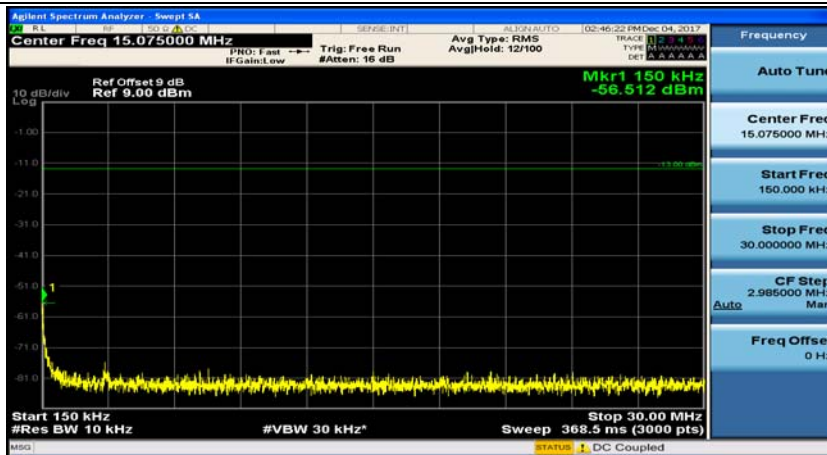

Channel Bandwidth: 15 MHz

(Channel Bandwidth:15 MHz)_LCH_QPSK_1RB#74

(Channel Bandwidth:15 MHz)_MCH_QPSK_1RB#0

(Channel Bandwidth:15 MHz)_MCH_QPSK_1RB#37

(Channel Bandwidth:15 MHz)_HCH_QPSK_1RB#0

(Channel Bandwidth:15 MHz)_HCH_QPSK_1RB#37