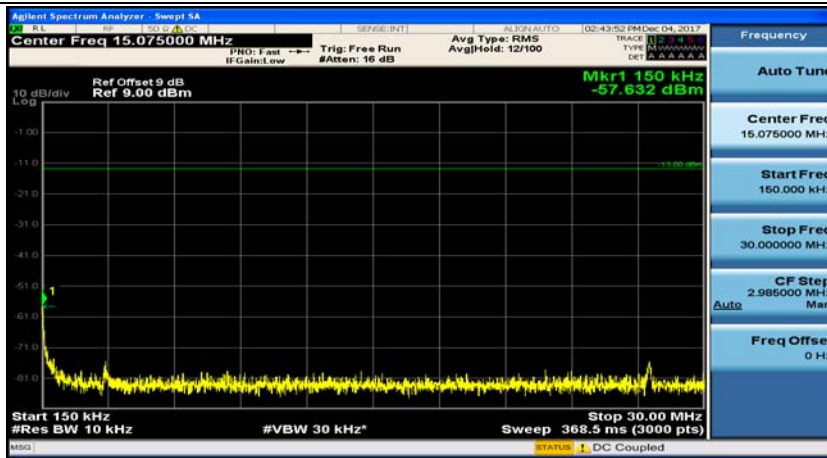

Channel Bandwidth: 15 MHz

(Channel Bandwidth:15 MHz)_LCH_QPSK_1RB#74

(Channel Bandwidth:15 MHz)_MCH_QPSK_1RB#0

(Channel Bandwidth:15 MHz)_MCH_QPSK_1RB#37

(Channel Bandwidth:15 MHz)_HCH_QPSK_1RB#0

(Channel Bandwidth:15 MHz)_HCH_QPSK_1RB#37