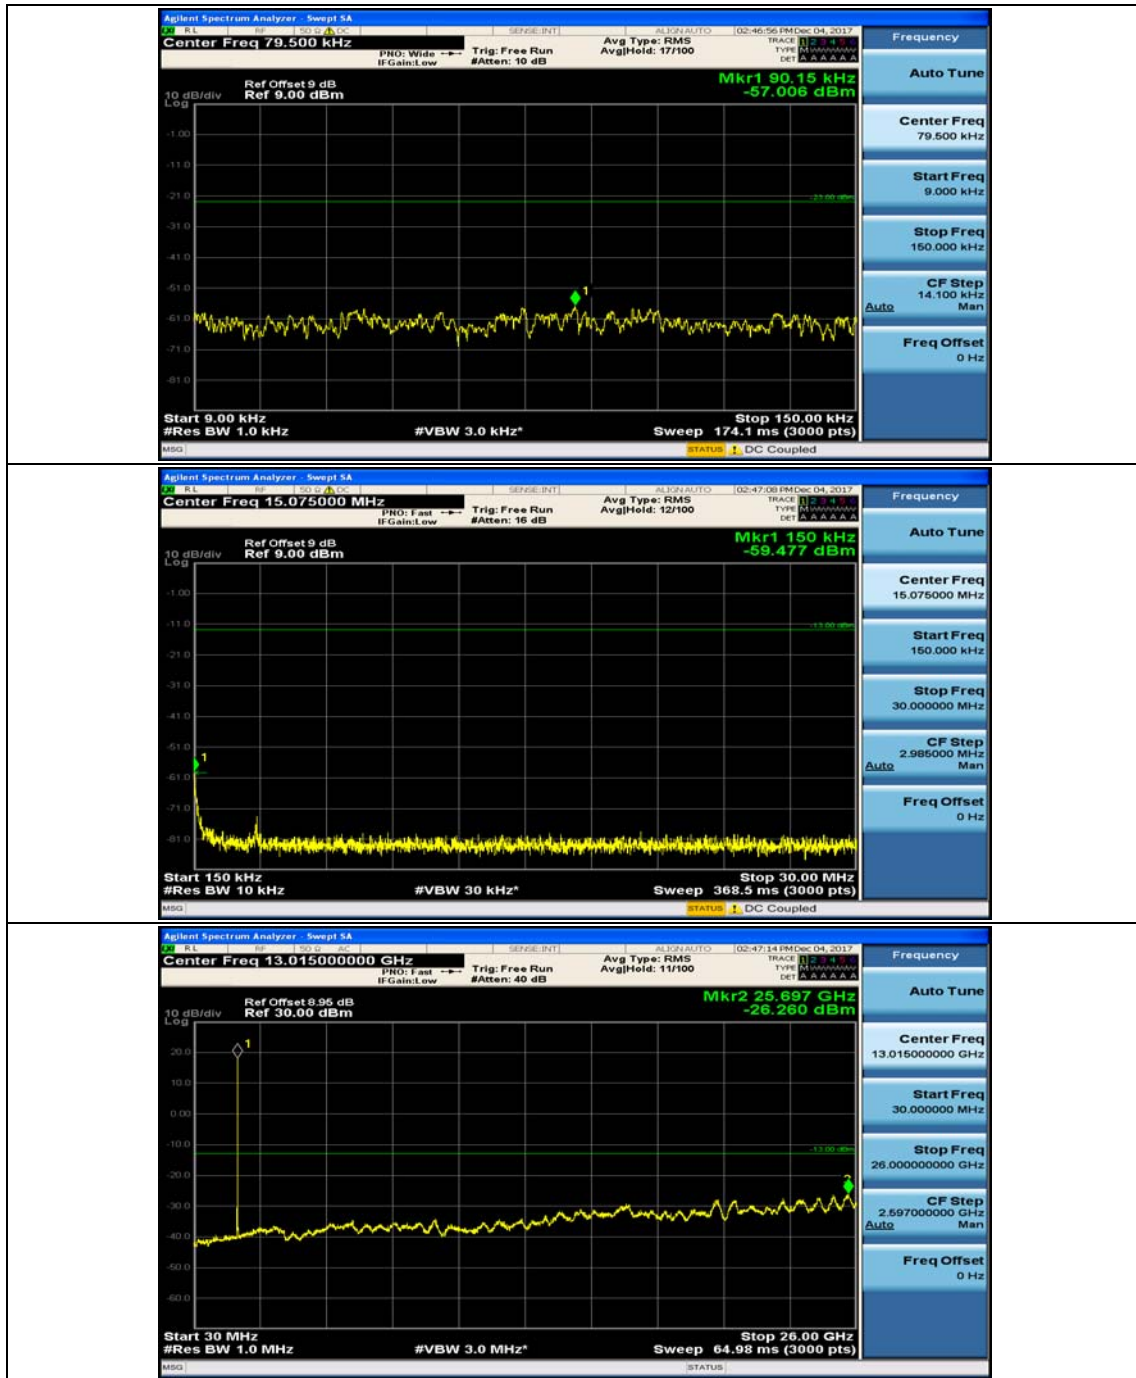

Channel Bandwidth: 15 MHz

(Channel Bandwidth:15 MHz)_LCH_QPSK_1RB#74

(Channel Bandwidth:15 MHz)_MCH_QPSK_1RB#0

(Channel Bandwidth:15 MHz)_MCH_QPSK_1RB#37

(Channel Bandwidth:15 MHz)_HCH_QPSK_1RB#0

(Channel Bandwidth:15 MHz)_HCH_QPSK_1RB#37