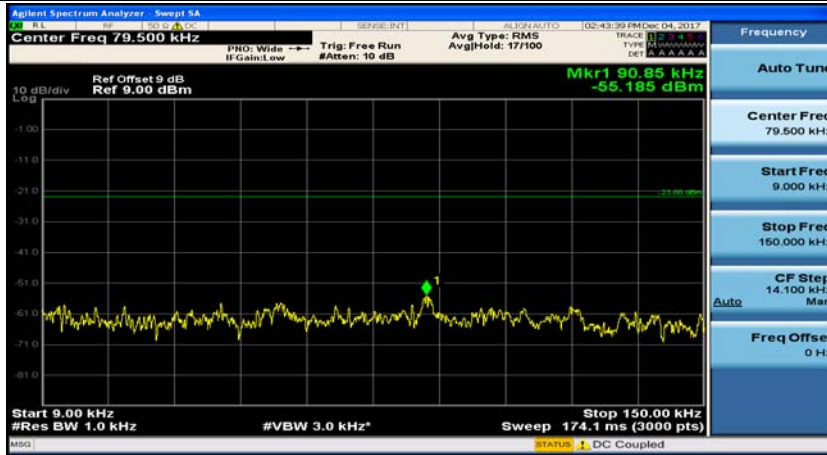

Channel Bandwidth: 15 MHz

(Channel Bandwidth:15 MHz)_LCH_QPSK_1RB#74

(Channel Bandwidth:15 MHz)_MCH_QPSK_1RB#0

(Channel Bandwidth:15 MHz)_MCH_QPSK_1RB#37

(Channel Bandwidth:15 MHz)_HCH_QPSK_1RB#0

(Channel Bandwidth:15 MHz)_HCH_QPSK_1RB#37