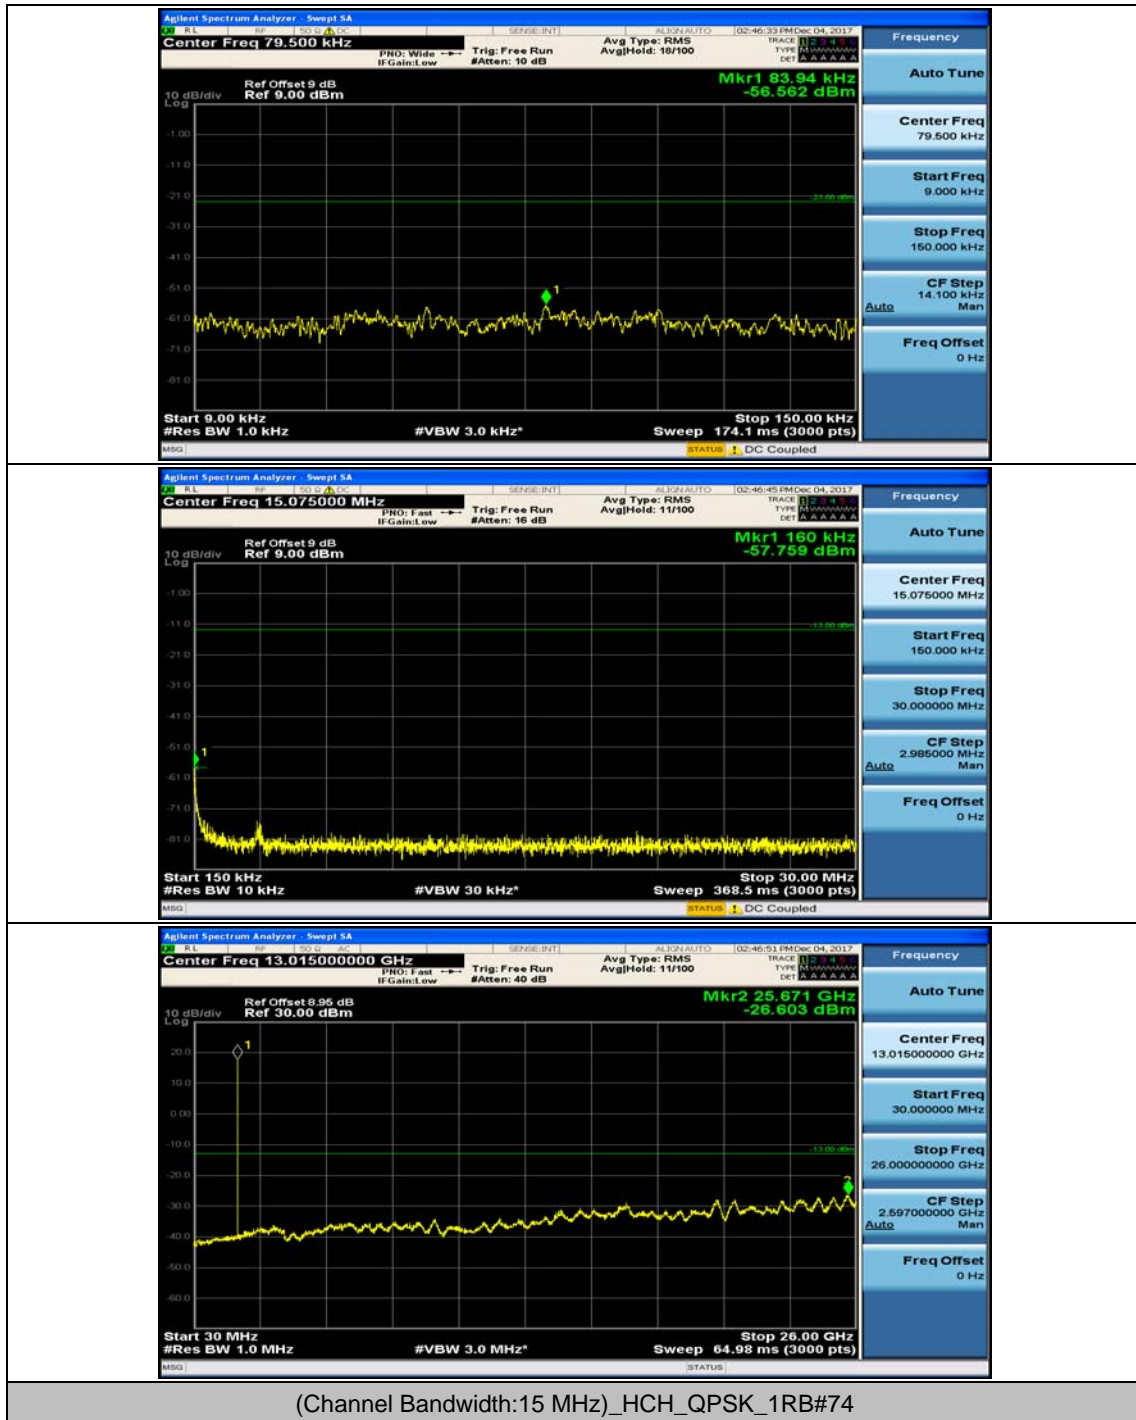

Channel Bandwidth: 15 MHz

(Channel Bandwidth:15 MHz)_LCH_QPSK_1RB#74

(Channel Bandwidth:15 MHz)_MCH_QPSK_1RB#0

(Channel Bandwidth:15 MHz)_MCH_QPSK_1RB#37

(Channel Bandwidth:15 MHz)_HCH_QPSK_1RB#0

(Channel Bandwidth:15 MHz)_HCH_QPSK_1RB#37