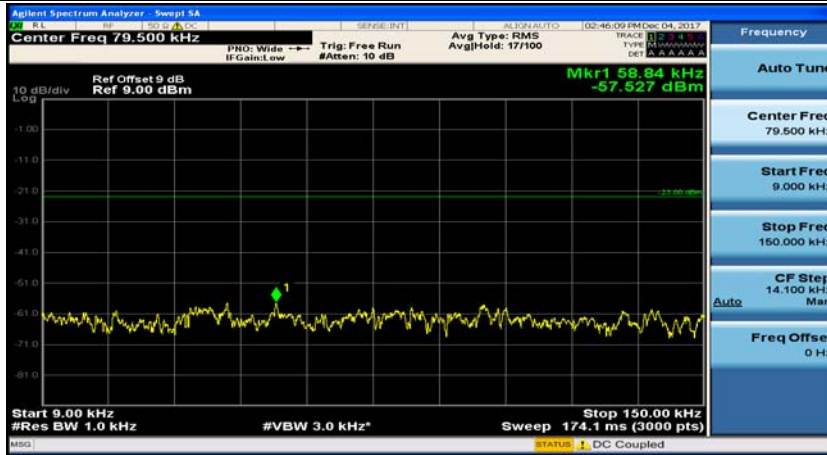

Channel Bandwidth: 15 MHz

(Channel Bandwidth:15 MHz)_LCH_QPSK_1RB#74

(Channel Bandwidth:15 MHz)_MCH_QPSK_1RB#0

(Channel Bandwidth:15 MHz)_MCH_QPSK_1RB#37

(Channel Bandwidth:15 MHz)_HCH_QPSK_1RB#0

(Channel Bandwidth:15 MHz)_HCH_QPSK_1RB#37