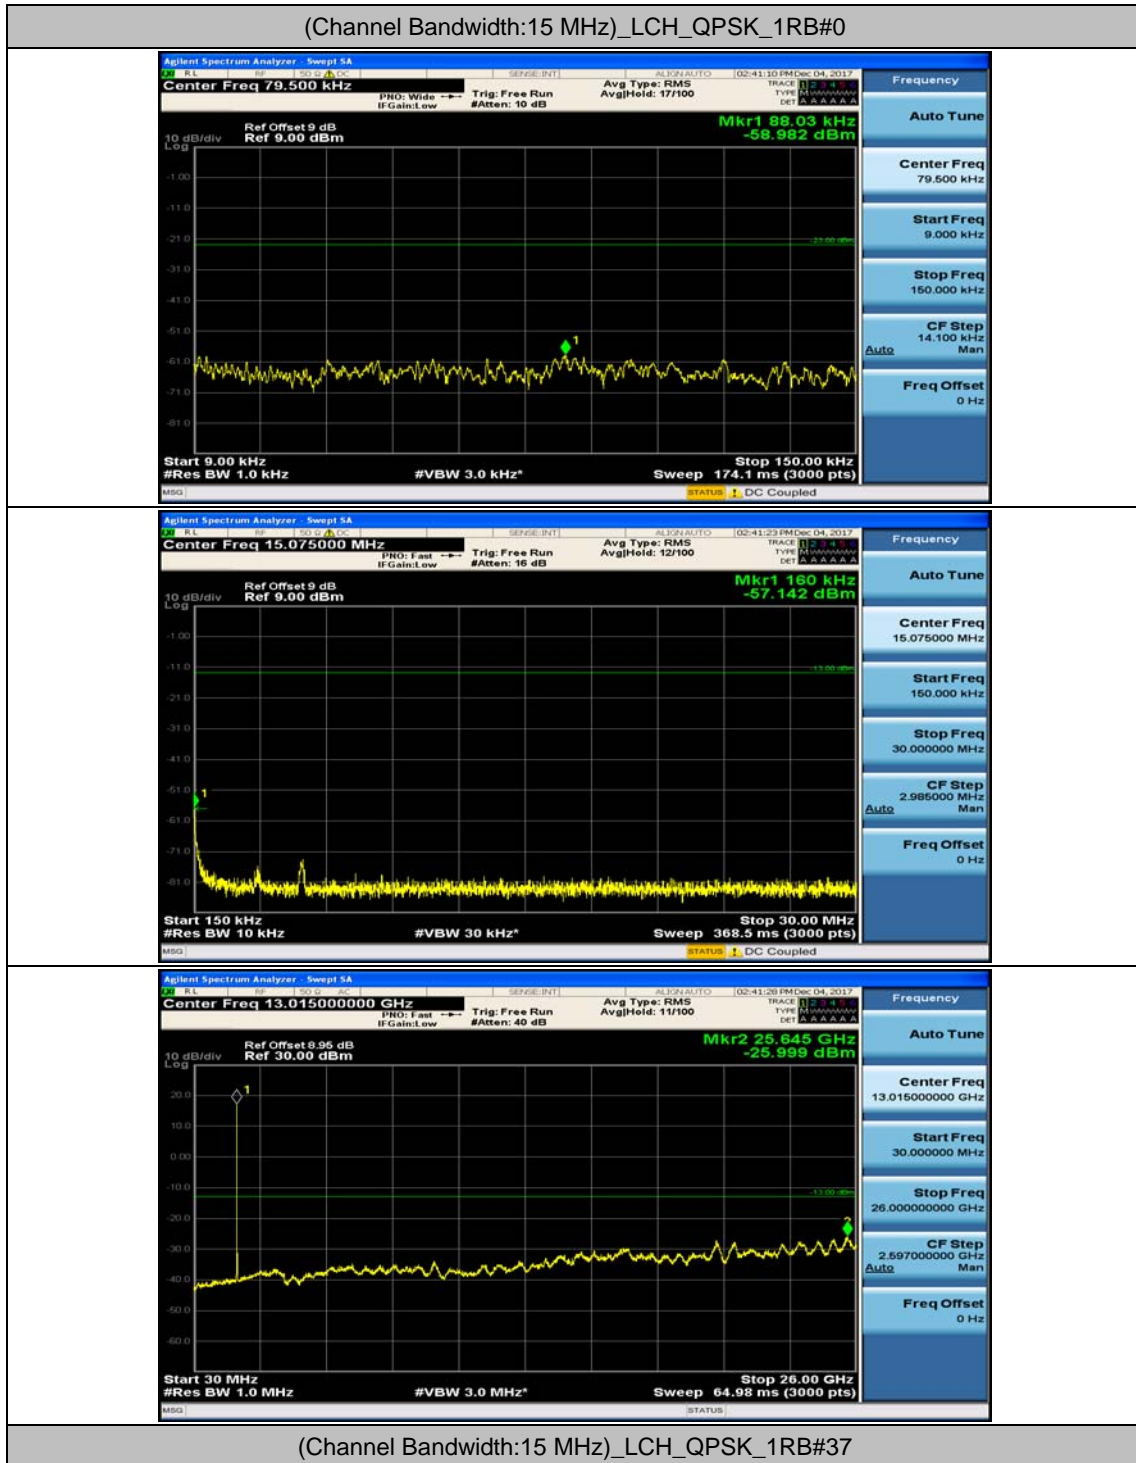

Channel Bandwidth: 10 MHz_LCH_16QAM_1RB#49

Channel Bandwidth: 10 MHz_MCH_16QAM_1RB#0

Channel Bandwidth: 10 MHz_MCH_16QAM_1RB#24

Channel Bandwidth: 10 MHz_HCH_16QAM_1RB#0

Channel Bandwidth: 10 MHz_HCH_16QAM_1RB#24

Channel Bandwidth: 15 MHz

(Channel Bandwidth:15 MHz)_LCH_QPSK_1RB#74

(Channel Bandwidth:15 MHz)_MCH_QPSK_1RB#0

(Channel Bandwidth:15 MHz)_MCH_QPSK_1RB#37

(Channel Bandwidth:15 MHz)_HCH_QPSK_1RB#0

(Channel Bandwidth:15 MHz)_HCH_QPSK_1RB#37