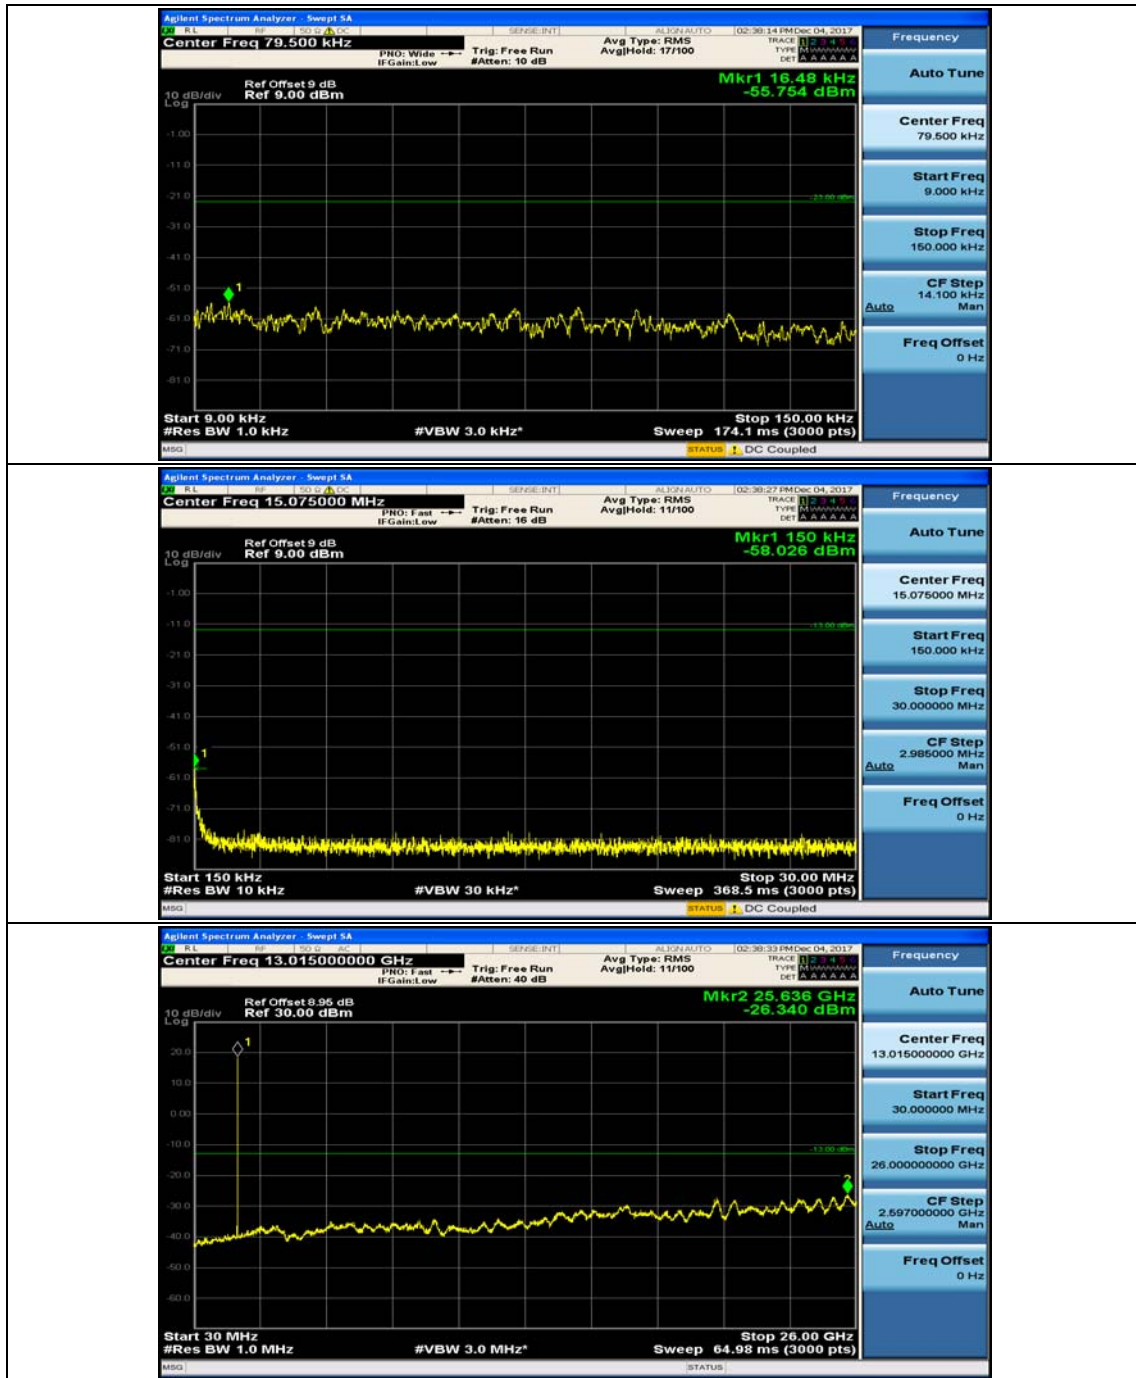

Channel Bandwidth: 10 MHz_LCH_16QAM_1RB#49

Channel Bandwidth: 10 MHz_MCH_16QAM_1RB#0

Channel Bandwidth: 10 MHz_MCH_16QAM_1RB#24

Channel Bandwidth: 10 MHz_HCH_16QAM_1RB#0

Channel Bandwidth: 10 MHz_HCH_16QAM_1RB#24

Channel Bandwidth: 15 MHz

(Channel Bandwidth:15 MHz)_LCH_QPSK_1RB#74

(Channel Bandwidth:15 MHz)_MCH_QPSK_1RB#0

(Channel Bandwidth:15 MHz)_MCH_QPSK_1RB#37

(Channel Bandwidth:15 MHz)_HCH_QPSK_1RB#0

(Channel Bandwidth:15 MHz)_HCH_QPSK_1RB#37