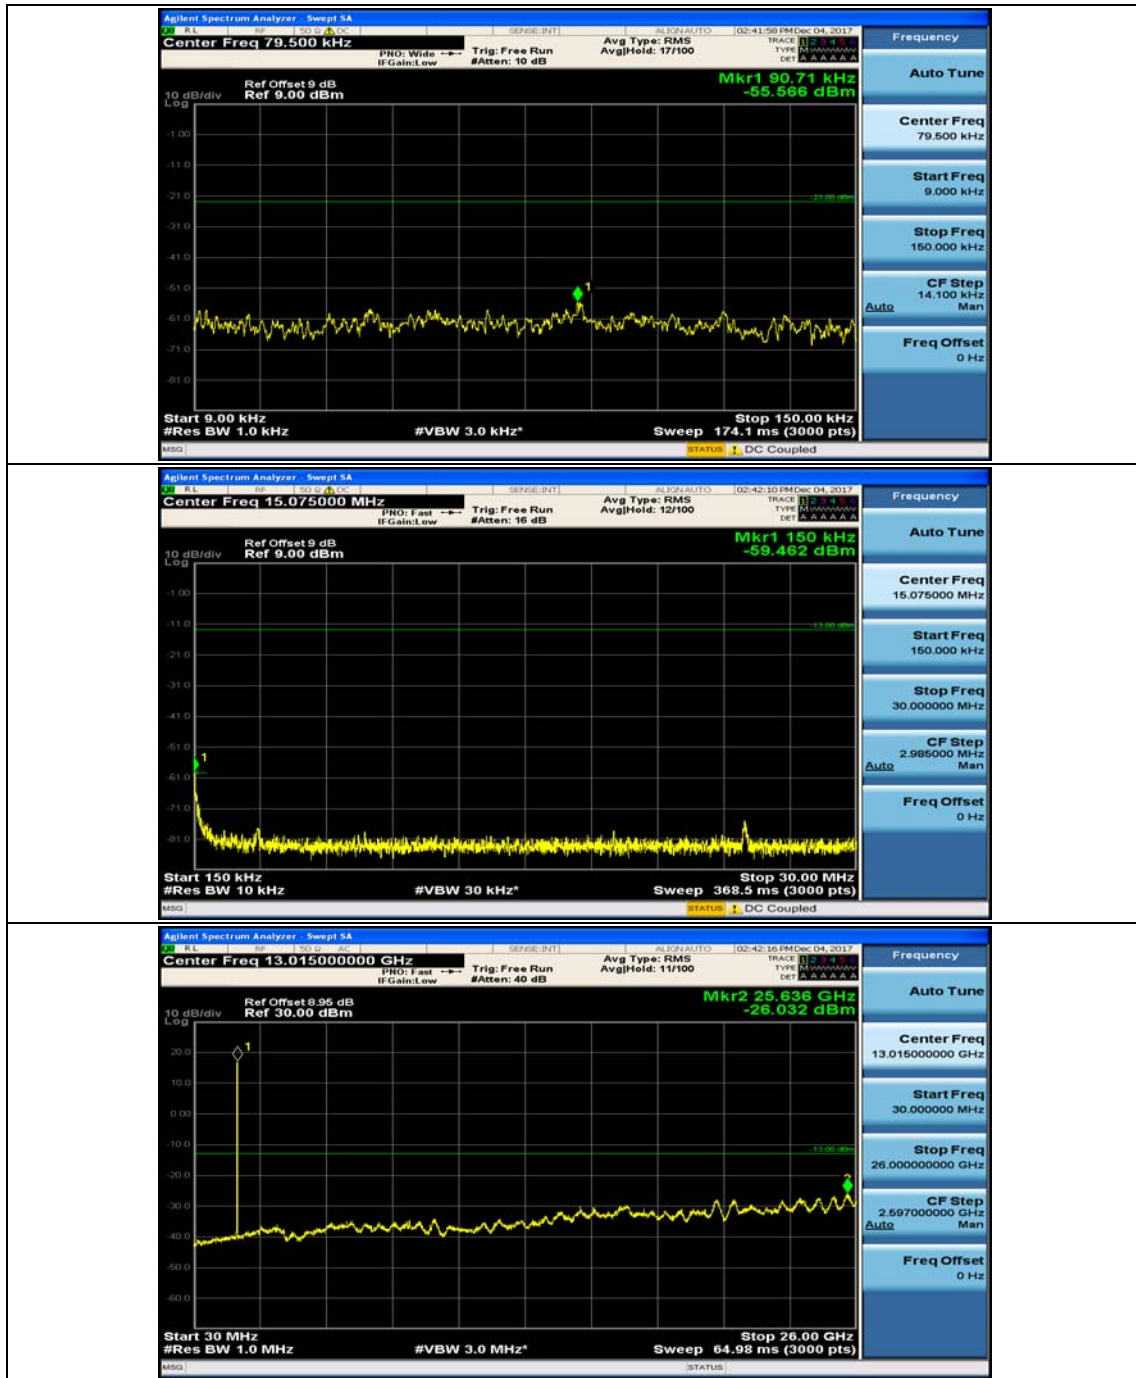

Channel Bandwidth: 10 MHz_MCH_QPSK_1RB#24

Channel Bandwidth: 10 MHz_HCH_QPSK_1RB#0

Channel Bandwidth: 10 MHz_HCH_QPSK_1RB#24

Channel Bandwidth: 10 MHz_LCH_16QAM_1RB#0

Channel Bandwidth: 10 MHz_LCH_16QAM_1RB#24

Channel Bandwidth: 10 MHz_LCH_16QAM_1RB#49

Channel Bandwidth: 10 MHz_MCH_16QAM_1RB#0

Channel Bandwidth: 10 MHz_MCH_16QAM_1RB#24

Channel Bandwidth: 10 MHz_HCH_16QAM_1RB#0

Channel Bandwidth: 10 MHz_HCH_16QAM_1RB#24

Channel Bandwidth: 15 MHz

(Channel Bandwidth:15 MHz)_LCH_QPSK_1RB#74

(Channel Bandwidth:15 MHz)_MCH_QPSK_1RB#0

(Channel Bandwidth:15 MHz)_MCH_QPSK_1RB#37

(Channel Bandwidth:15 MHz)_HCH_QPSK_1RB#0

(Channel Bandwidth:15 MHz)_HCH_QPSK_1RB#37