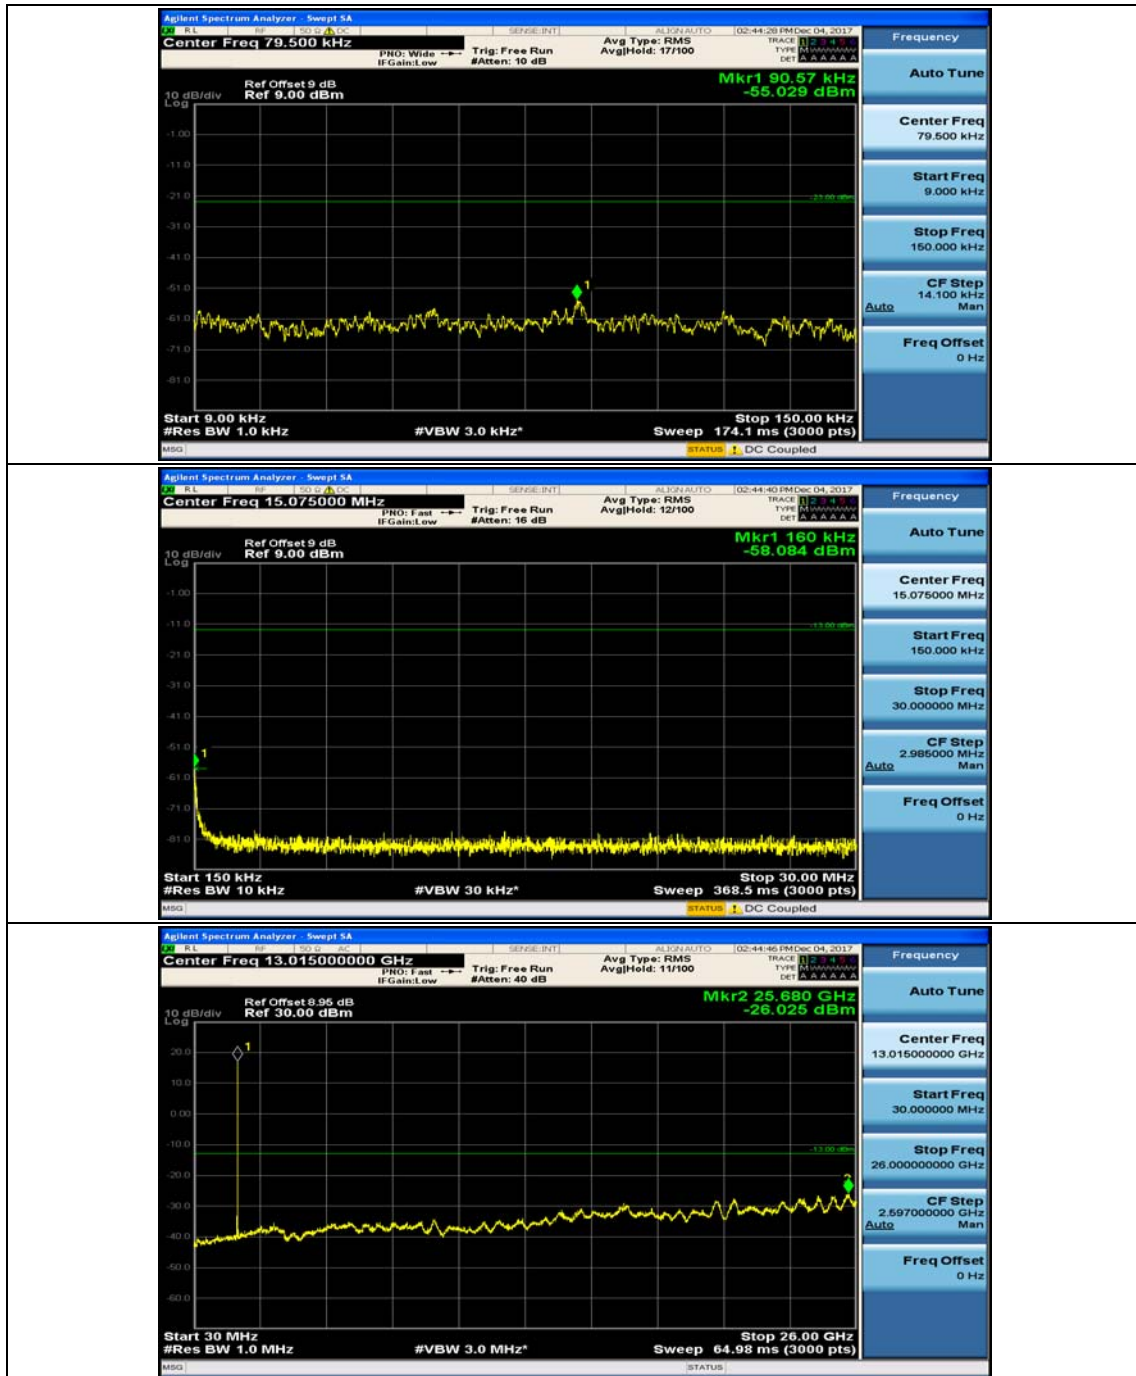

Channel Bandwidth: 10 MHz_LCH_16QAM_1RB#49

Channel Bandwidth: 10 MHz_MCH_16QAM_1RB#0

Channel Bandwidth: 10 MHz_MCH_16QAM_1RB#24

Channel Bandwidth: 10 MHz_HCH_16QAM_1RB#0

Channel Bandwidth: 10 MHz_HCH_16QAM_1RB#24

Channel Bandwidth: 15 MHz

(Channel Bandwidth:15 MHz)_LCH_QPSK_1RB#74

(Channel Bandwidth:15 MHz)_MCH_QPSK_1RB#0

(Channel Bandwidth:15 MHz)_MCH_QPSK_1RB#37

(Channel Bandwidth:15 MHz)_HCH_QPSK_1RB#0

(Channel Bandwidth:15 MHz)_HCH_QPSK_1RB#37

(Channel Bandwidth:15 MHz)_LCH_16QAM_1RB#0

(Channel Bandwidth:15 MHz)_LCH_16QAM_1RB#37

(Channel Bandwidth:15 MHz)_MCH_16QAM_1RB#0

(Channel Bandwidth:15 MHz)_MCH_16QAM_1RB#37

(Channel Bandwidth:15 MHz)_HCH_16QAM_1RB#0