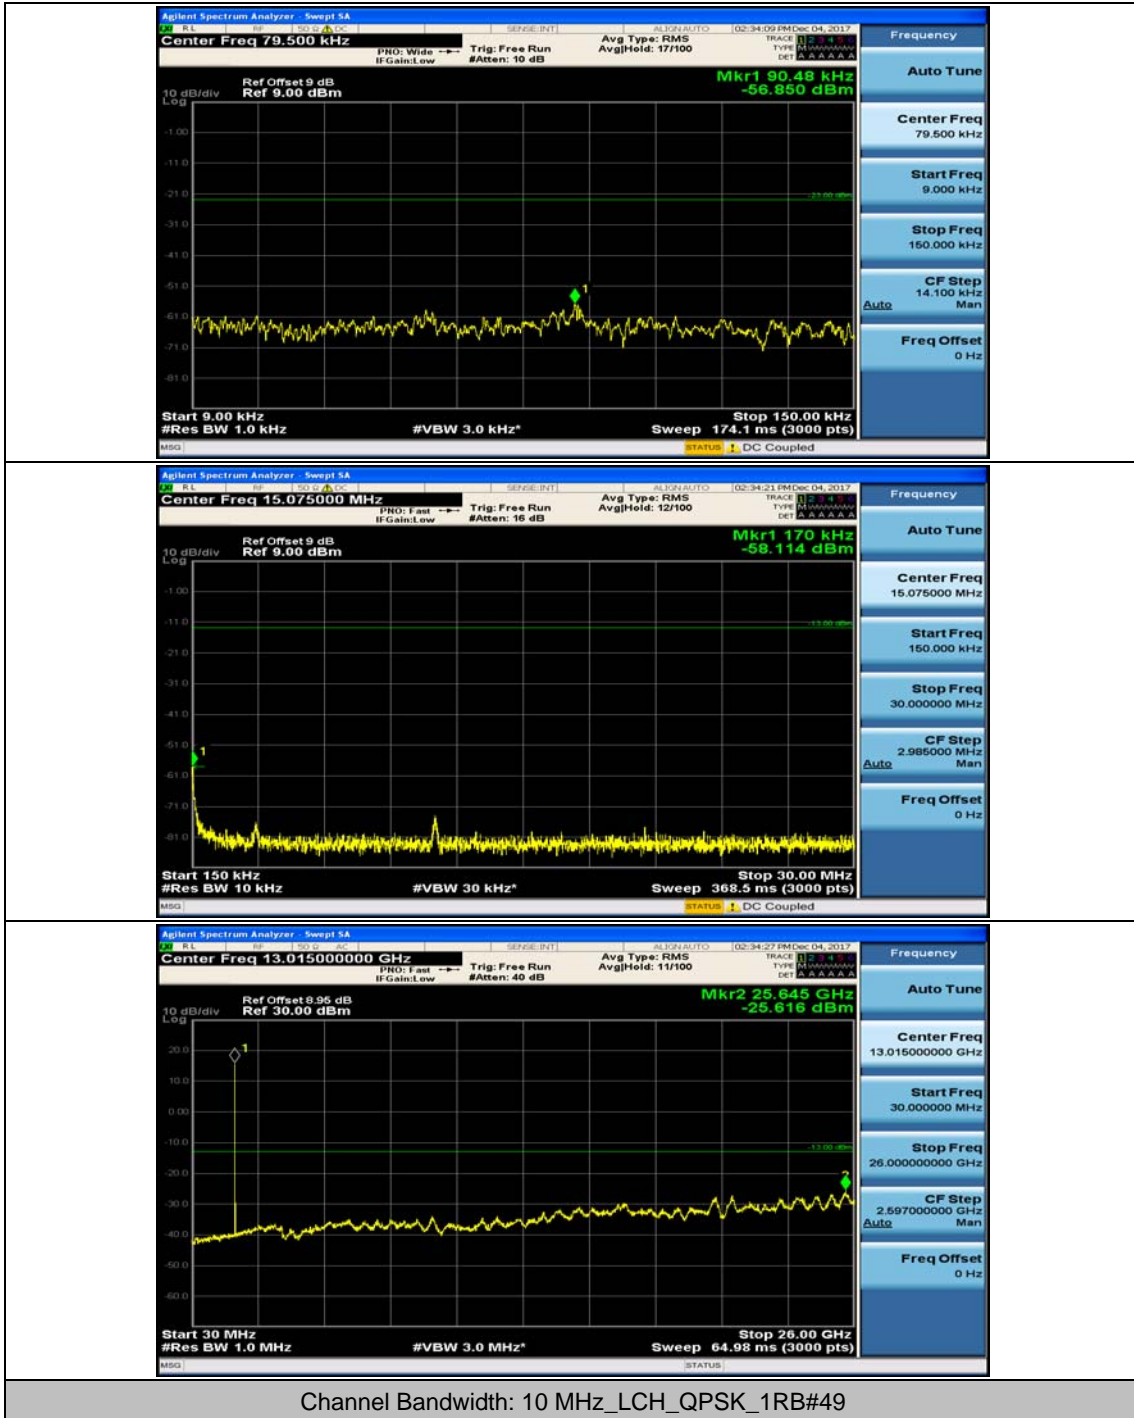

(Channel Bandwidth: 5 MHz)_MCH_16QAM_1RB#0

(Channel Bandwidth: 5 MHz)_MCH_16QAM_1RB#12

(Channel Bandwidth: 5 MHz)_HCH_16QAM_1RB#0

(Channel Bandwidth: 5 MHz)_HCH_16QAM_1RB#12

Channel Bandwidth: 10 MHz

Channel Bandwidth: 10 MHz_MCH_QPSK_1RB#0

Channel Bandwidth: 10 MHz_MCH_QPSK_1RB#24

Channel Bandwidth: 10 MHz_HCH_QPSK_1RB#0

Channel Bandwidth: 10 MHz_HCH_QPSK_1RB#24

Channel Bandwidth: 10 MHz_LCH_16QAM_1RB#0

Channel Bandwidth: 10 MHz_LCH_16QAM_1RB#24