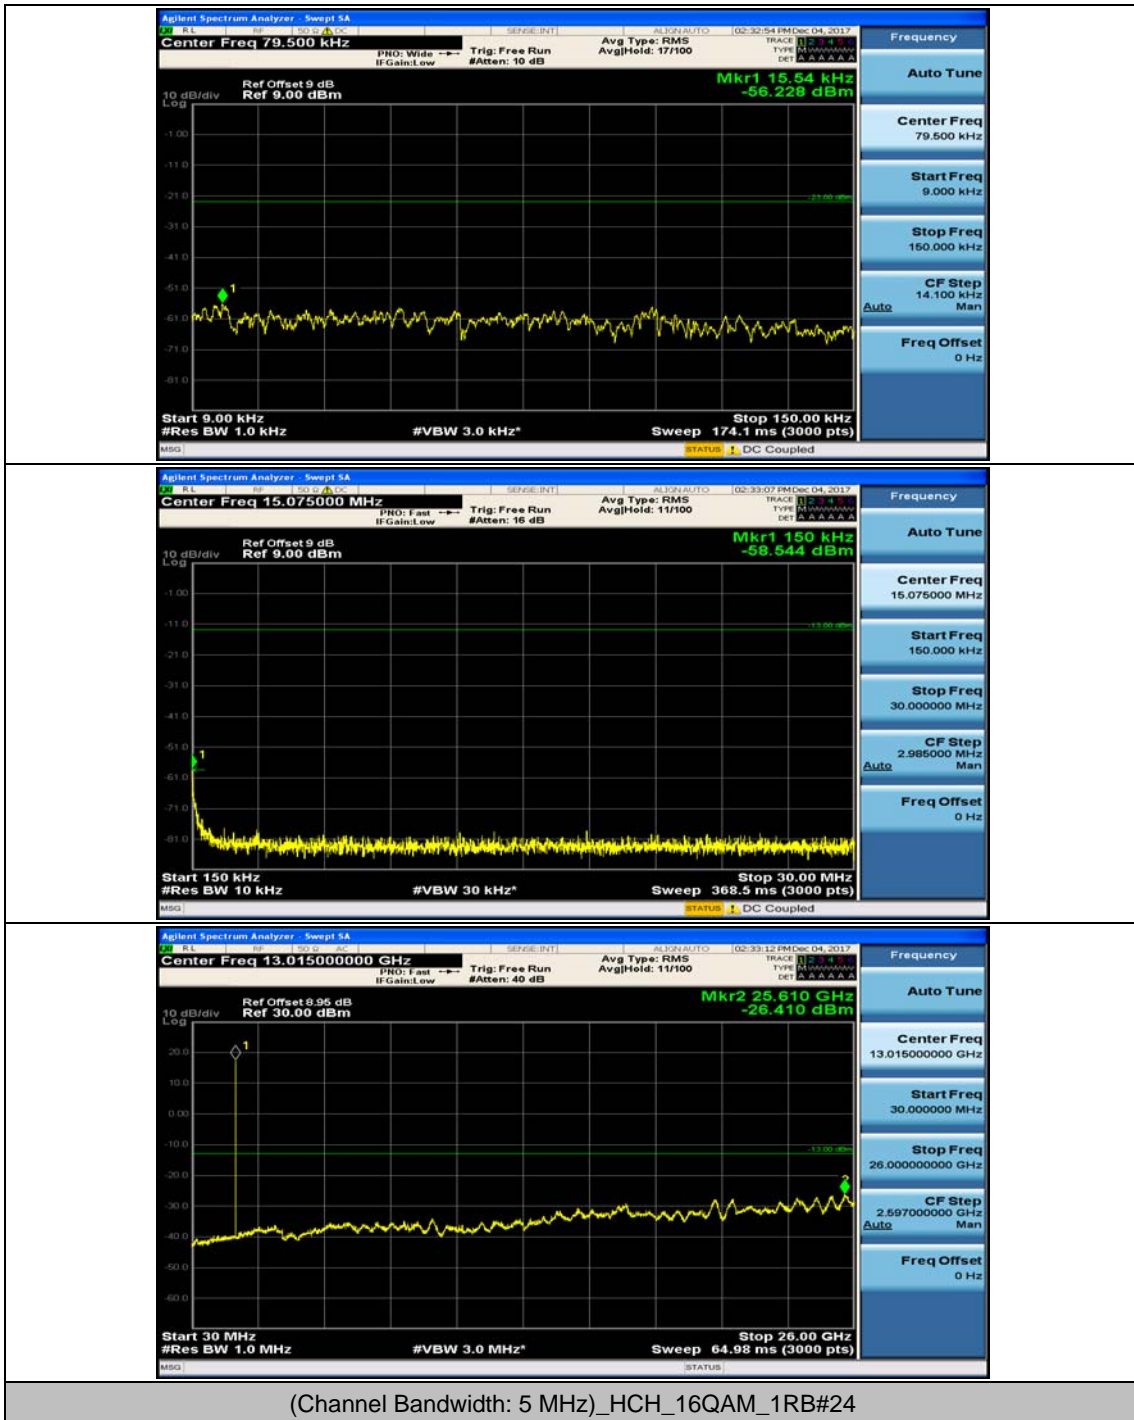

(Channel Bandwidth: 5 MHz)_MCH_16QAM_1RB#0

(Channel Bandwidth: 5 MHz)_MCH_16QAM_1RB#12

(Channel Bandwidth: 5 MHz)_HCH_16QAM_1RB#0

(Channel Bandwidth: 5 MHz)_HCH_16QAM_1RB#12

Channel Bandwidth: 10 MHz

Channel Bandwidth: 10 MHz_MCH_QPSK_1RB#0

Channel Bandwidth: 10 MHz_MCH_QPSK_1RB#24

Channel Bandwidth: 10 MHz_HCH_QPSK_1RB#0

Channel Bandwidth: 10 MHz_HCH_QPSK_1RB#24

Channel Bandwidth: 10 MHz_LCH_16QAM_1RB#0

Channel Bandwidth: 10 MHz_LCH_16QAM_1RB#24