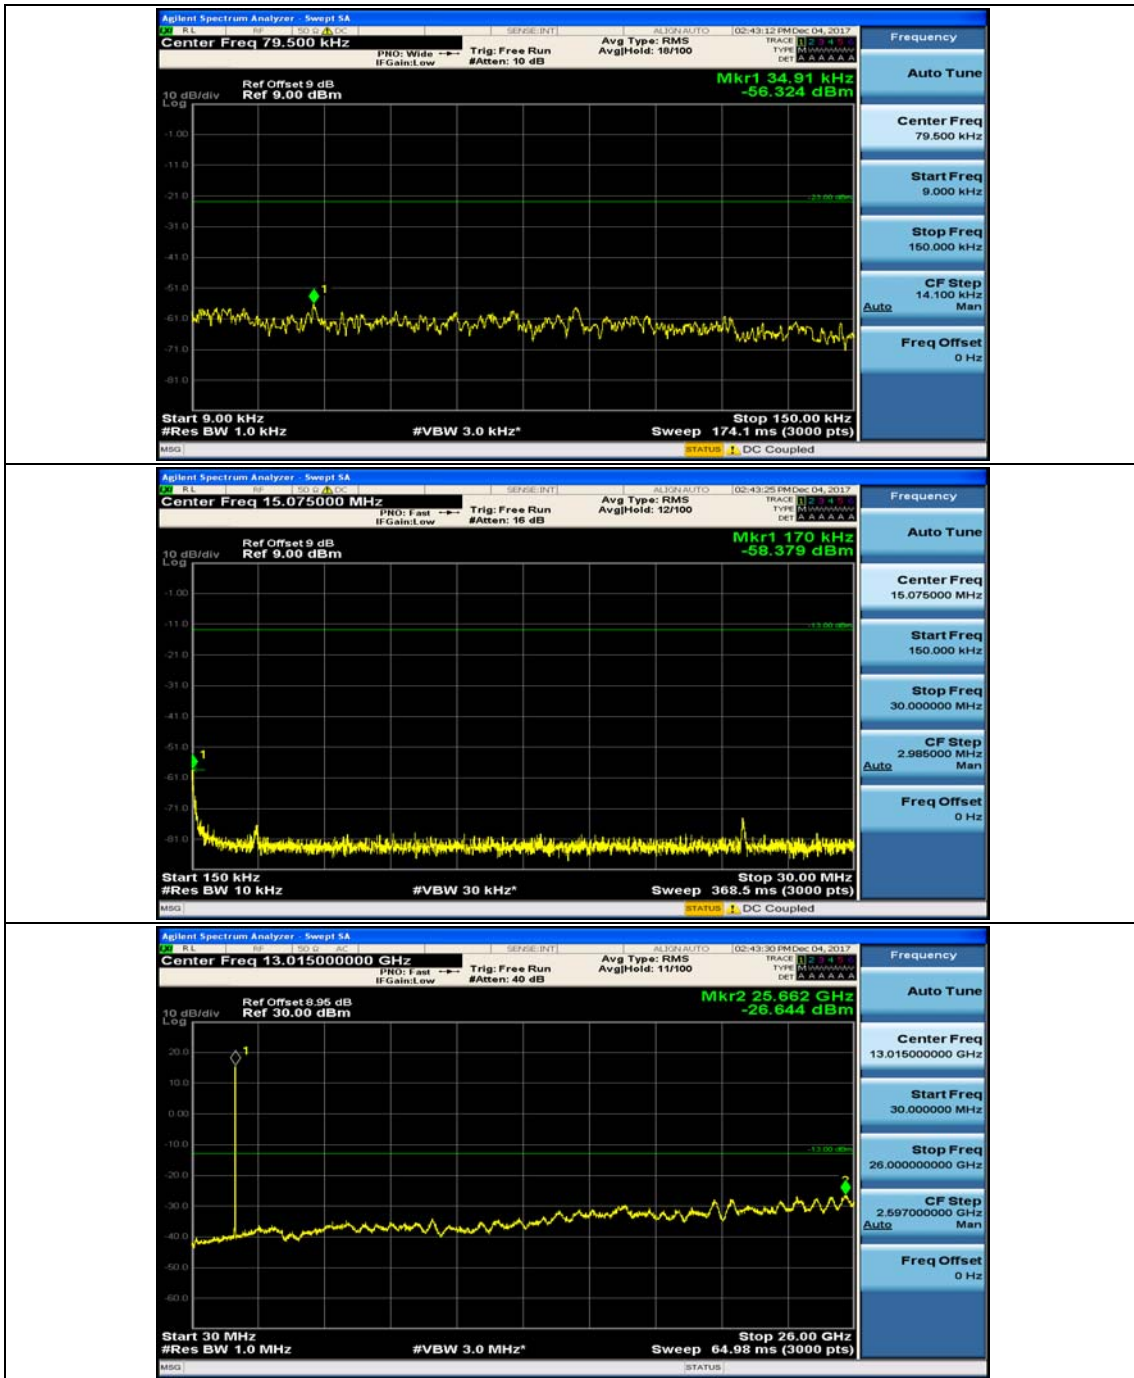

(Channel Bandwidth:15 MHz)_MCH_16QAM_1RB#0