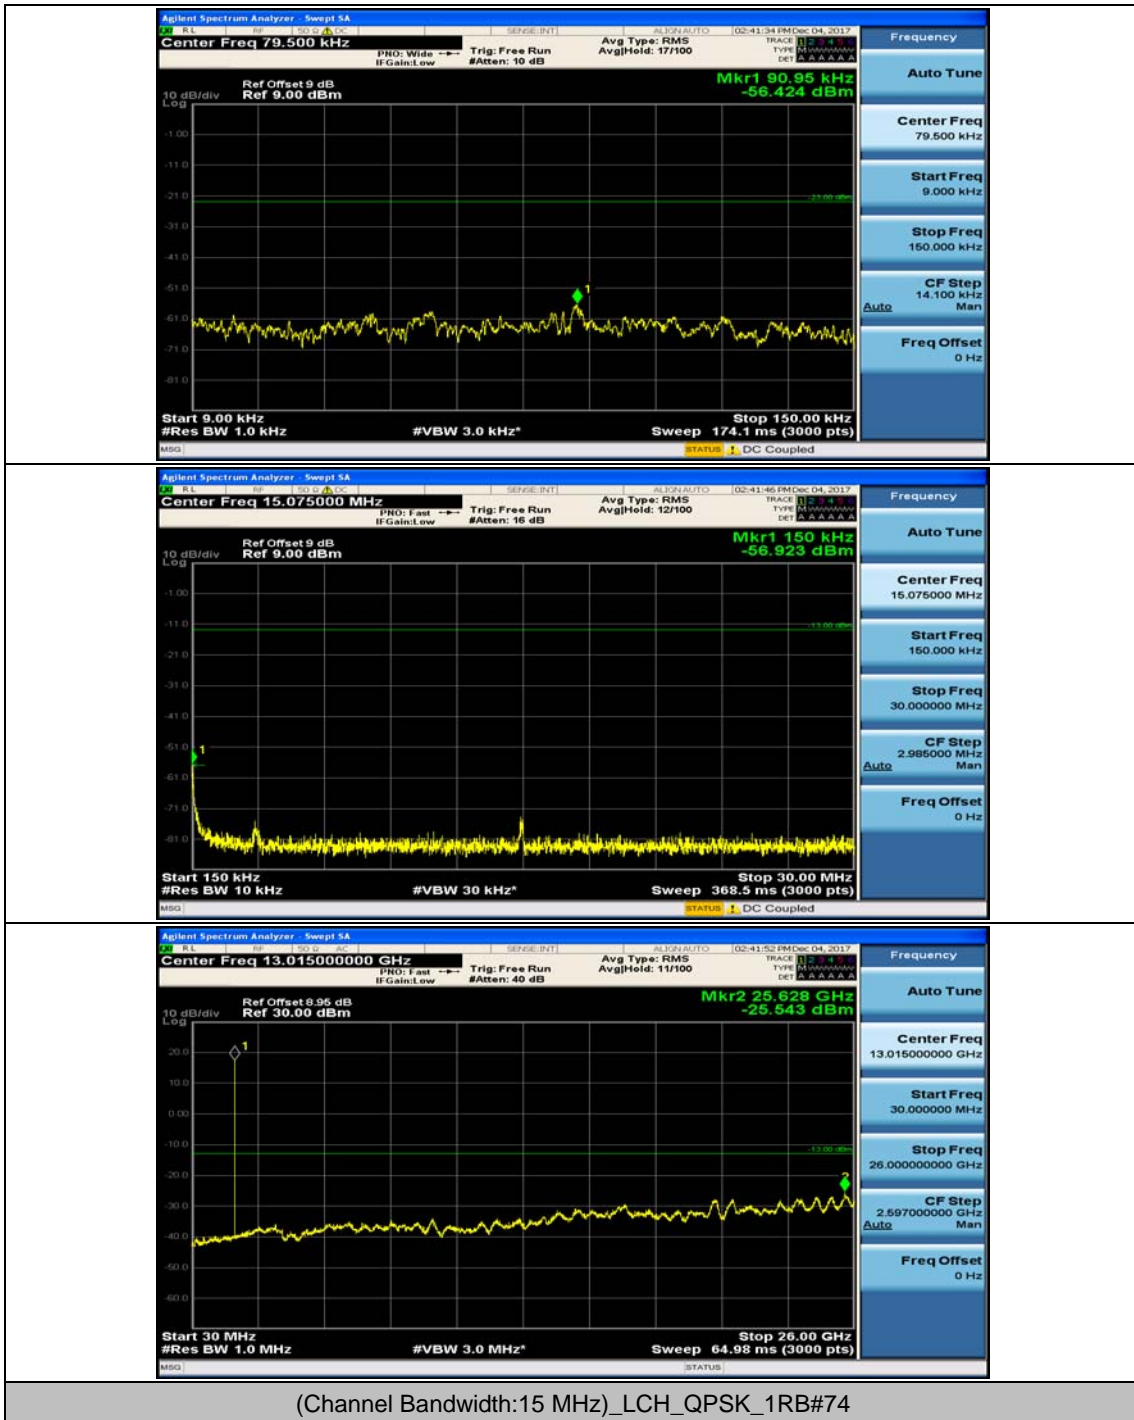

Channel Bandwidth: 10 MHz_MCH_QPSK_1RB#24

Channel Bandwidth: 10 MHz_HCH_QPSK_1RB#0

Channel Bandwidth: 10 MHz_HCH_QPSK_1RB#24

Channel Bandwidth: 10 MHz_LCH_16QAM_1RB#0

Channel Bandwidth: 10 MHz_LCH_16QAM_1RB#24

Channel Bandwidth: 10 MHz_LCH_16QAM_1RB#49

Channel Bandwidth: 10 MHz_MCH_16QAM_1RB#0

Channel Bandwidth: 10 MHz_MCH_16QAM_1RB#24

Channel Bandwidth: 10 MHz_HCH_16QAM_1RB#0

Channel Bandwidth: 10 MHz_HCH_16QAM_1RB#24

Channel Bandwidth: 15 MHz

(Channel Bandwidth:15 MHz)_LCH_QPSK_1RB#74

(Channel Bandwidth:15 MHz)_MCH_QPSK_1RB#0

(Channel Bandwidth:15 MHz)_MCH_QPSK_1RB#37

(Channel Bandwidth:15 MHz)_HCH_QPSK_1RB#0

(Channel Bandwidth:15 MHz)_HCH_QPSK_1RB#37