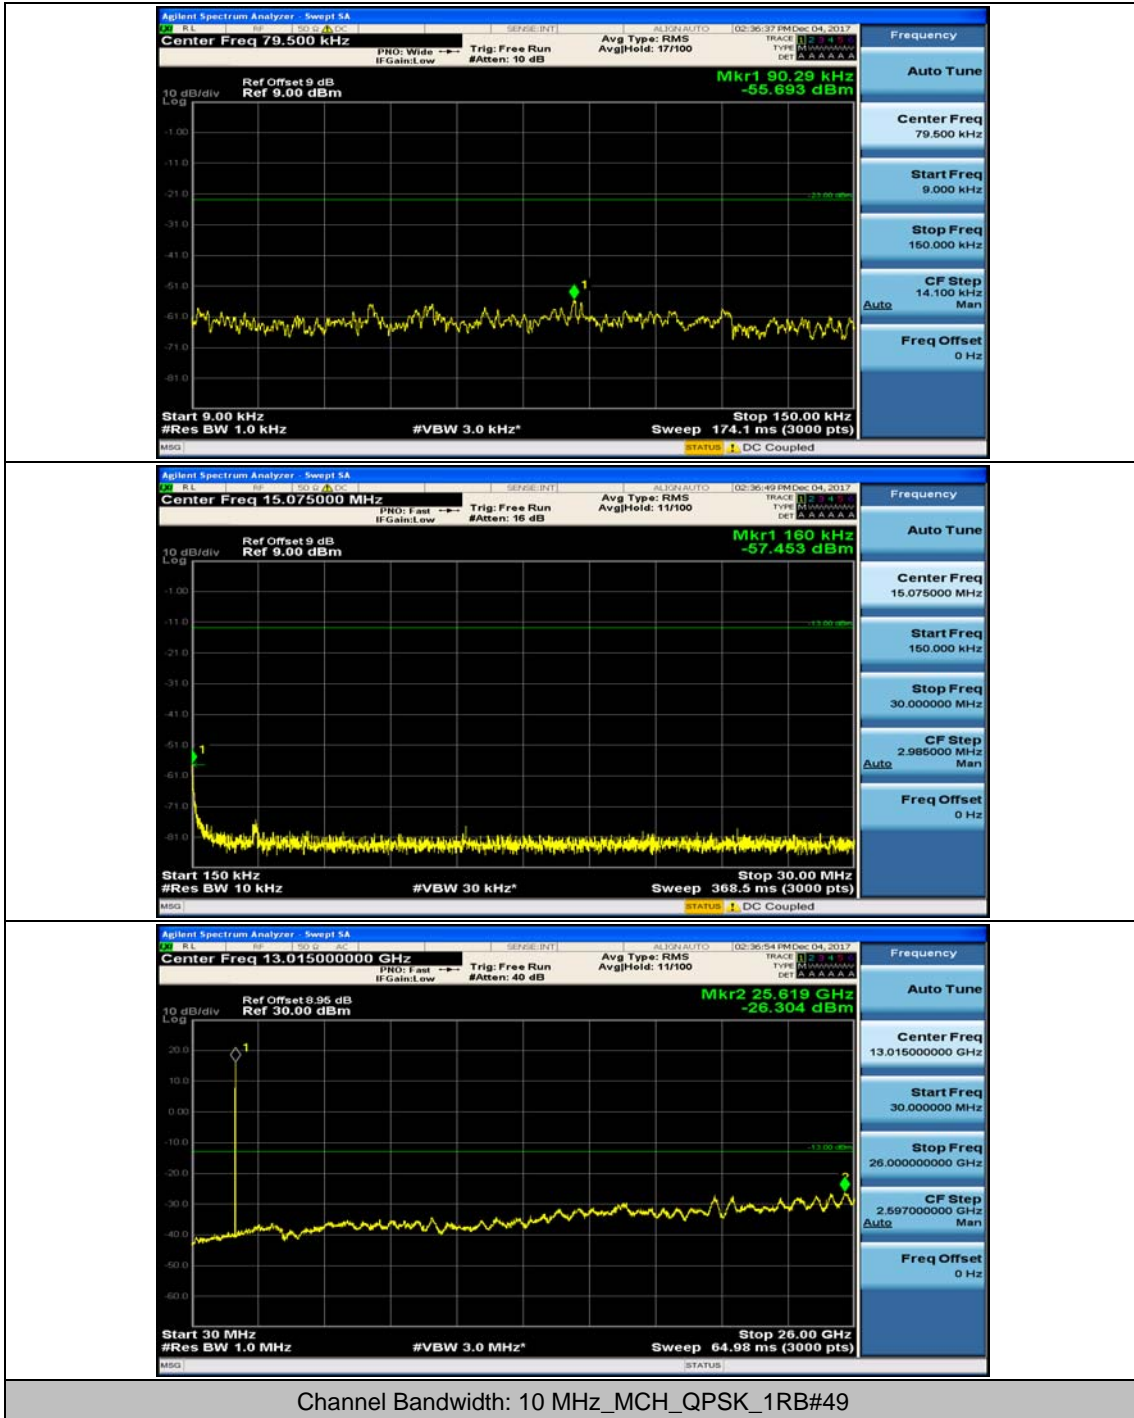

(Channel Bandwidth: 5 MHz)_MCH_16QAM_1RB#0

(Channel Bandwidth: 5 MHz)_MCH_16QAM_1RB#12

(Channel Bandwidth: 5 MHz)_HCH_16QAM_1RB#0

(Channel Bandwidth: 5 MHz)_HCH_16QAM_1RB#12

Channel Bandwidth: 10 MHz

Channel Bandwidth: 10 MHz_MCH_QPSK_1RB#0

Channel Bandwidth: 10 MHz_MCH_QPSK_1RB#24

Channel Bandwidth: 10 MHz_HCH_QPSK_1RB#0

Channel Bandwidth: 10 MHz_HCH_QPSK_1RB#24

Channel Bandwidth: 10 MHz_LCH_16QAM_1RB#0

Channel Bandwidth: 10 MHz_LCH_16QAM_1RB#24