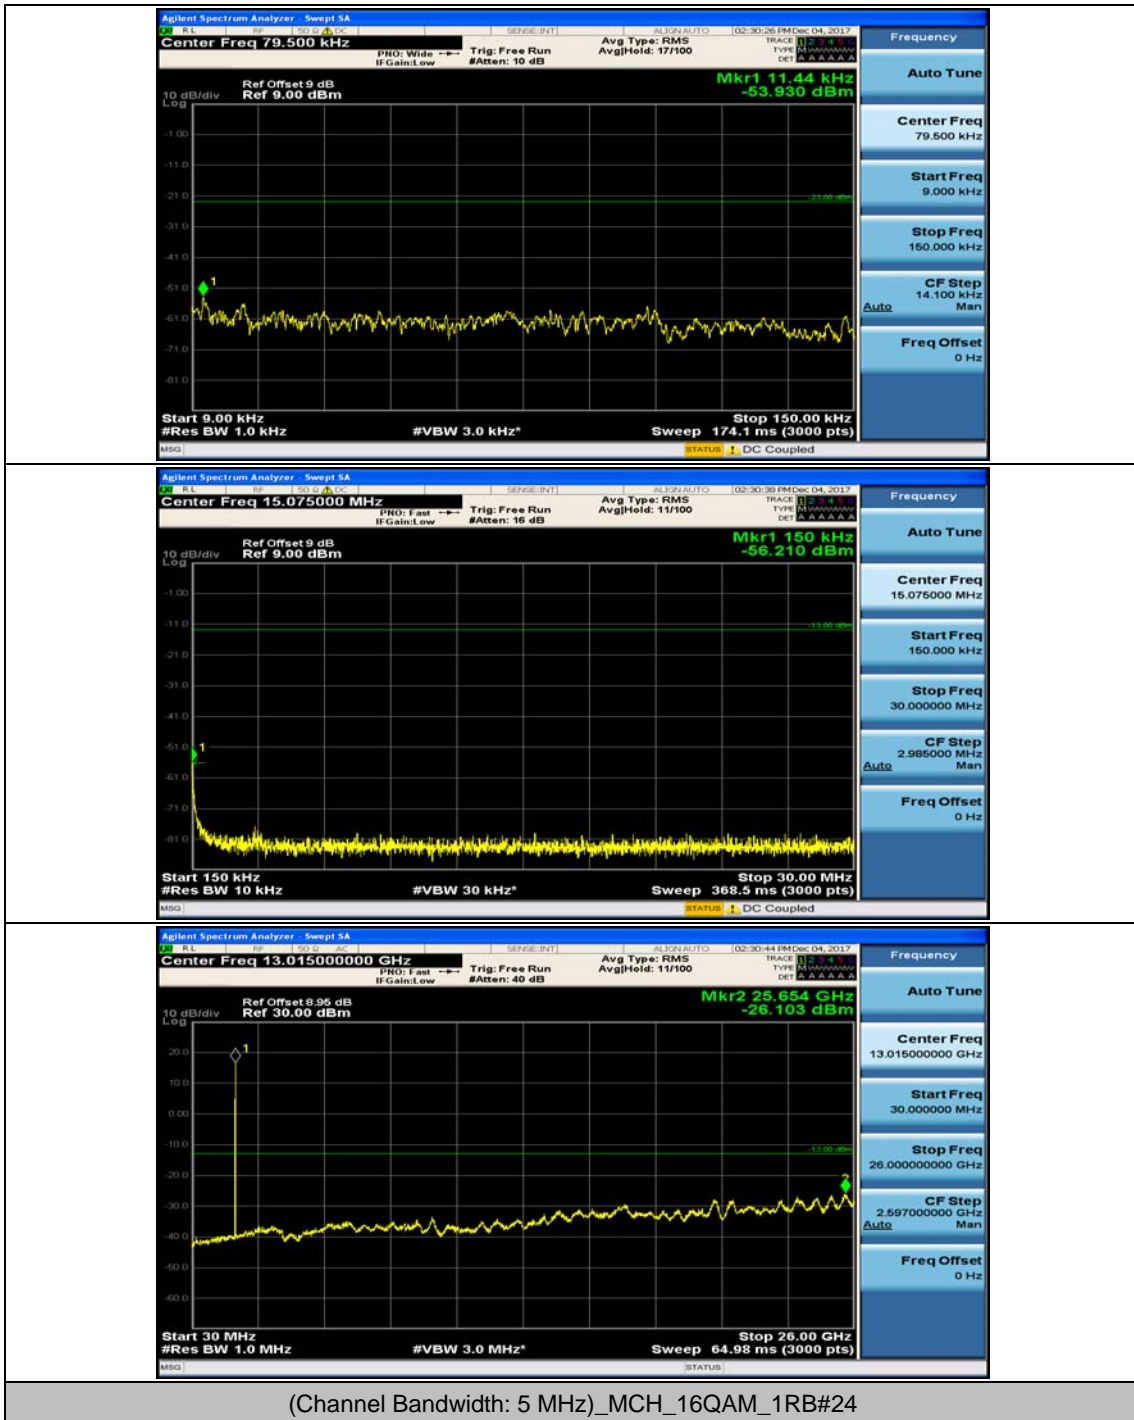

(Channel Bandwidth: 5 MHz)_MCH_16QAM_1RB#0

(Channel Bandwidth: 5 MHz)_MCH_16QAM_1RB#12

(Channel Bandwidth: 5 MHz)_HCH_16QAM_1RB#0

(Channel Bandwidth: 5 MHz)_HCH_16QAM_1RB#12

Channel Bandwidth: 10 MHz

Channel Bandwidth: 10 MHz_MCH_QPSK_1RB#0

Channel Bandwidth: 10 MHz_MCH_QPSK_1RB#24

Channel Bandwidth: 10 MHz_HCH_QPSK_1RB#0

Channel Bandwidth: 10 MHz_HCH_QPSK_1RB#24

Channel Bandwidth: 10 MHz_LCH_16QAM_1RB#0

Channel Bandwidth: 10 MHz_LCH_16QAM_1RB#24