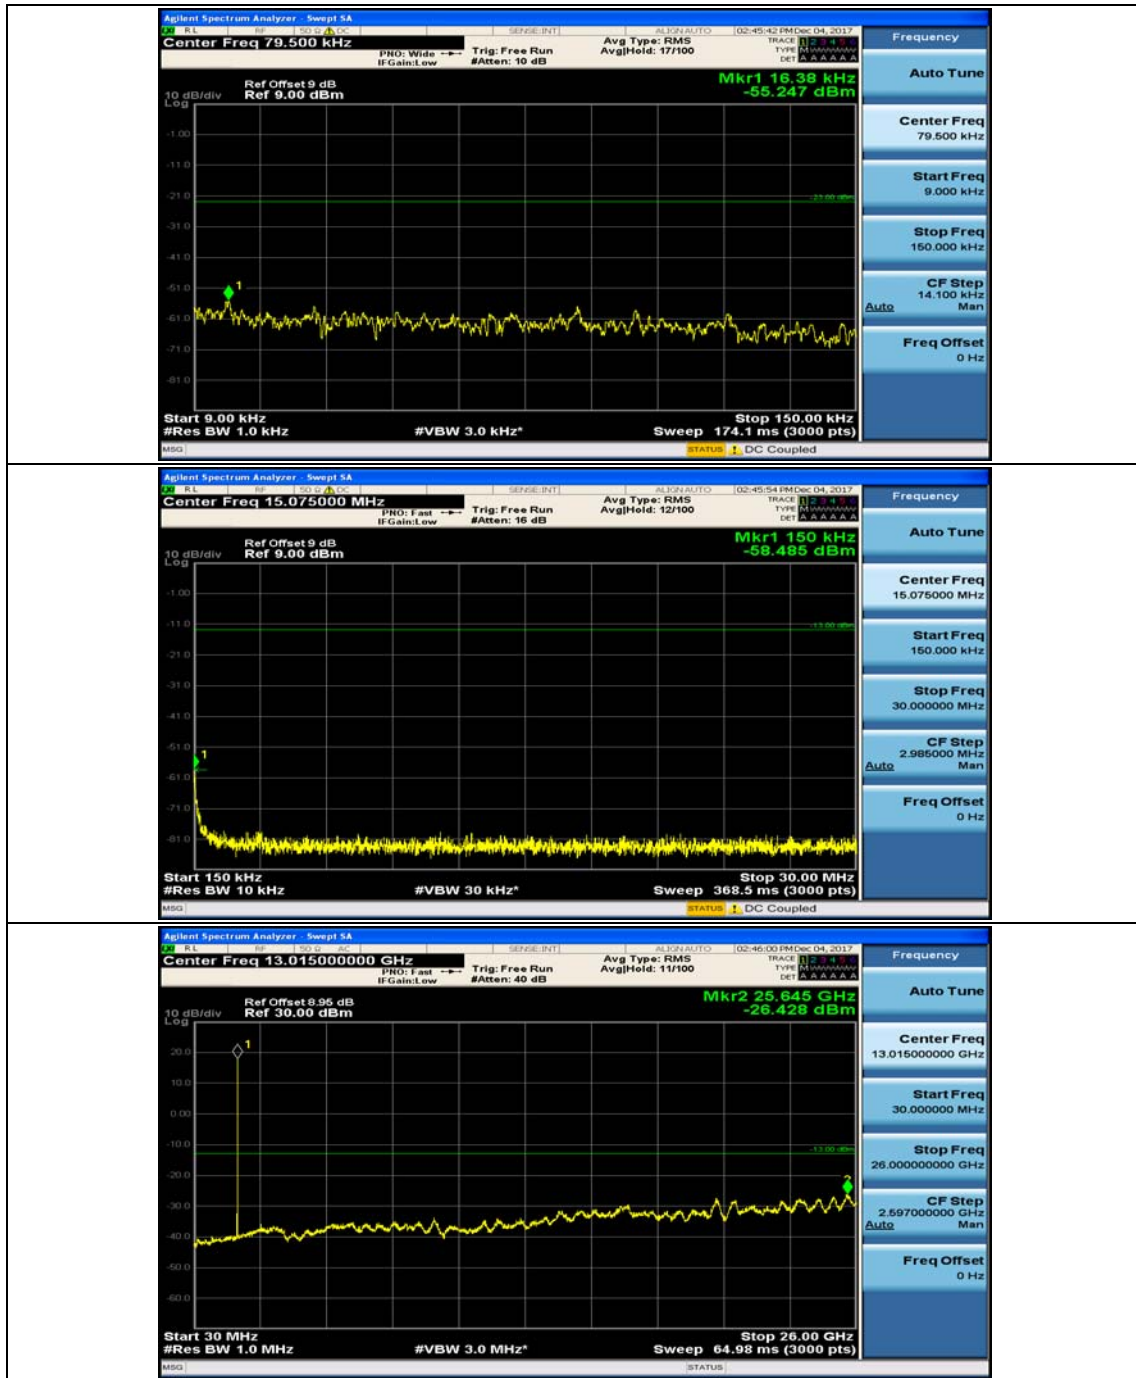

(Channel Bandwidth:15 MHz)_LCH_16QAM_1RB#0

(Channel Bandwidth:15 MHz)_LCH_16QAM_1RB#37

(Channel Bandwidth:15 MHz)_MCH_16QAM_1RB#0

(Channel Bandwidth:15 MHz)_MCH_16QAM_1RB#37

(Channel Bandwidth:15 MHz)_HCH_16QAM_1RB#0

(Channel Bandwidth:15 MHz)_HCH_16QAM_1RB#37