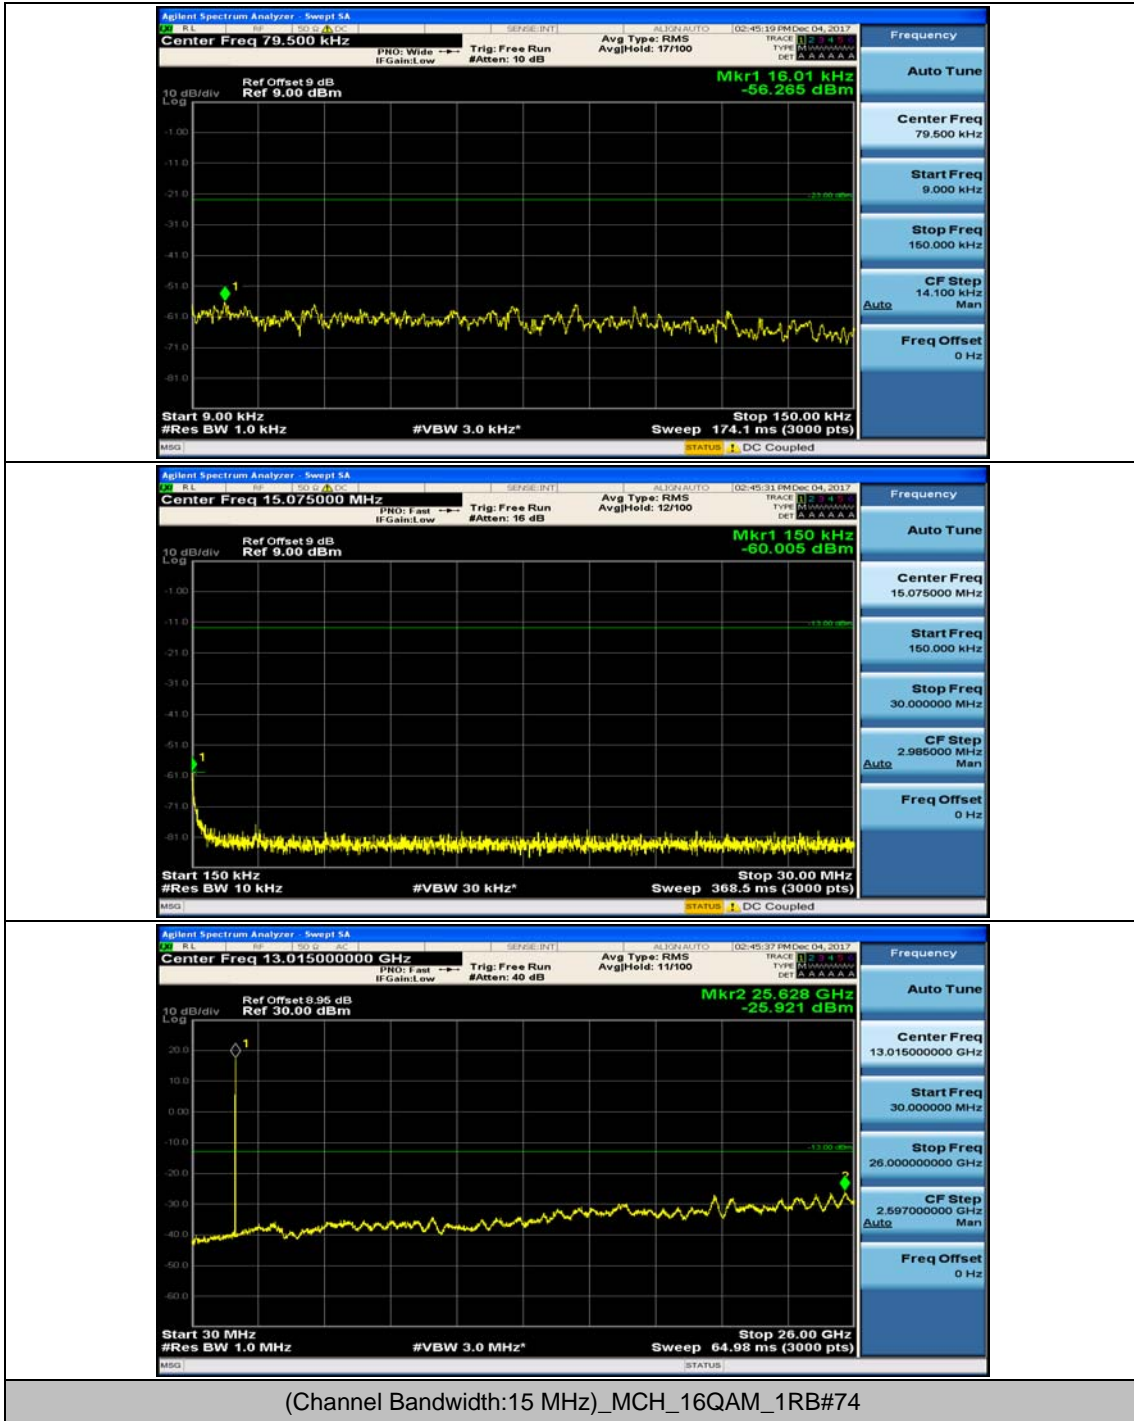

(Channel Bandwidth:15 MHz)_LCH_16QAM_1RB#0

(Channel Bandwidth:15 MHz)_LCH_16QAM_1RB#37

(Channel Bandwidth:15 MHz)_MCH_16QAM_1RB#0

(Channel Bandwidth:15 MHz)_MCH_16QAM_1RB#37

(Channel Bandwidth:15 MHz)_HCH_16QAM_1RB#0

(Channel Bandwidth:15 MHz)_HCH_16QAM_1RB#37