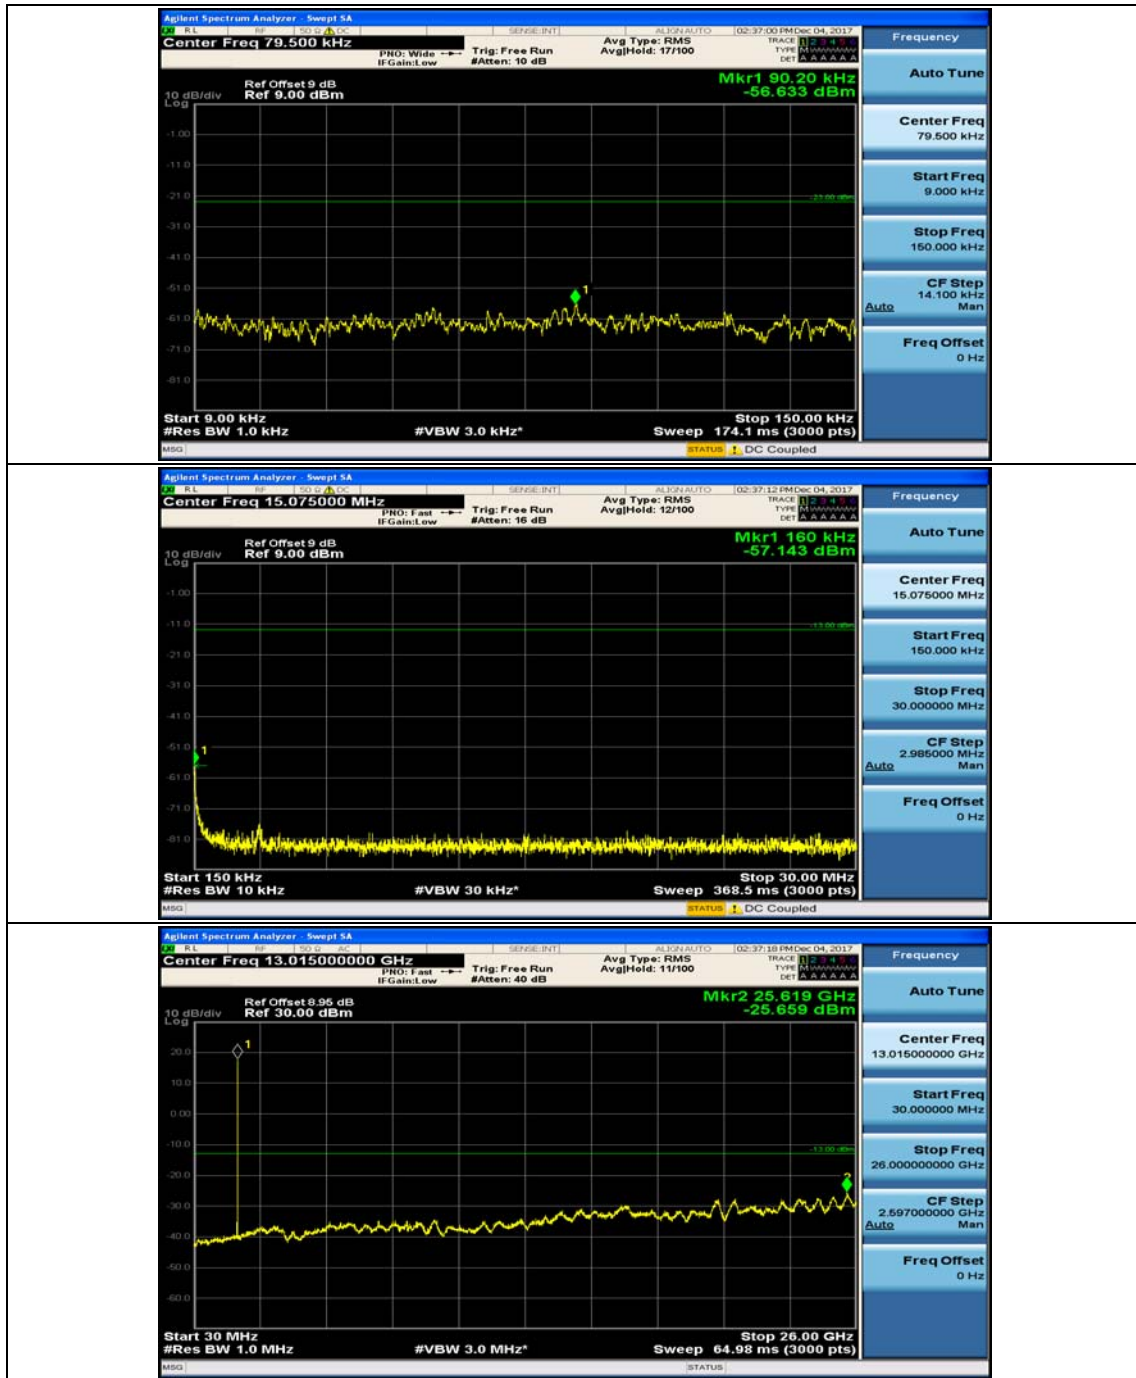

(Channel Bandwidth: 5 MHz)_MCH_16QAM_1RB#0

(Channel Bandwidth: 5 MHz)_MCH_16QAM_1RB#12

(Channel Bandwidth: 5 MHz)_HCH_16QAM_1RB#0

(Channel Bandwidth: 5 MHz)_HCH_16QAM_1RB#12

Channel Bandwidth: 10 MHz

Channel Bandwidth: 10 MHz_MCH_QPSK_1RB#0

Channel Bandwidth: 10 MHz_MCH_QPSK_1RB#24

Channel Bandwidth: 10 MHz_HCH_QPSK_1RB#0

Channel Bandwidth: 10 MHz_HCH_QPSK_1RB#24

Channel Bandwidth: 10 MHz_LCH_16QAM_1RB#0

Channel Bandwidth: 10 MHz_LCH_16QAM_1RB#24