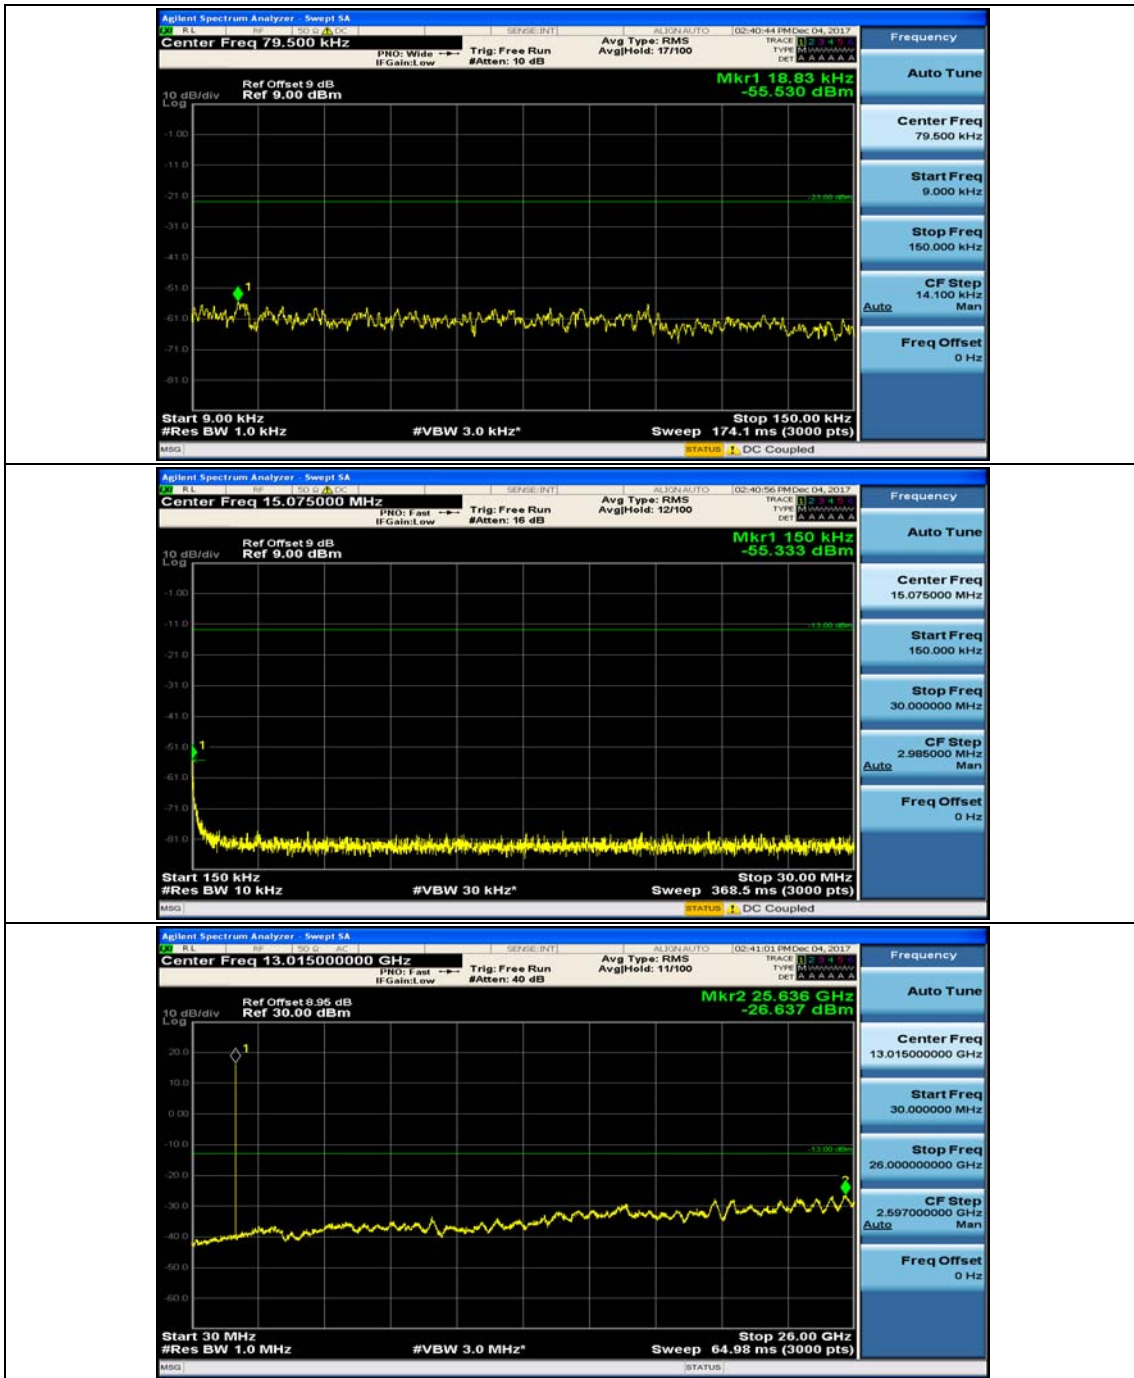

Channel Bandwidth: 10 MHz_MCH_QPSK_1RB#24

Channel Bandwidth: 10 MHz_HCH_QPSK_1RB#0

Channel Bandwidth: 10 MHz_HCH_QPSK_1RB#24

Channel Bandwidth: 10 MHz_LCH_16QAM_1RB#0

Channel Bandwidth: 10 MHz_LCH_16QAM_1RB#24

Channel Bandwidth: 10 MHz_LCH_16QAM_1RB#49

Channel Bandwidth: 10 MHz_MCH_16QAM_1RB#0

Channel Bandwidth: 10 MHz_MCH_16QAM_1RB#24

Channel Bandwidth: 10 MHz_HCH_16QAM_1RB#0

Channel Bandwidth: 10 MHz_HCH_16QAM_1RB#24

Channel Bandwidth: 15 MHz

(Channel Bandwidth:15 MHz)_LCH_QPSK_1RB#74

(Channel Bandwidth:15 MHz)_MCH_QPSK_1RB#0

(Channel Bandwidth:15 MHz)_MCH_QPSK_1RB#37

(Channel Bandwidth:15 MHz)_HCH_QPSK_1RB#0

(Channel Bandwidth:15 MHz)_HCH_QPSK_1RB#37