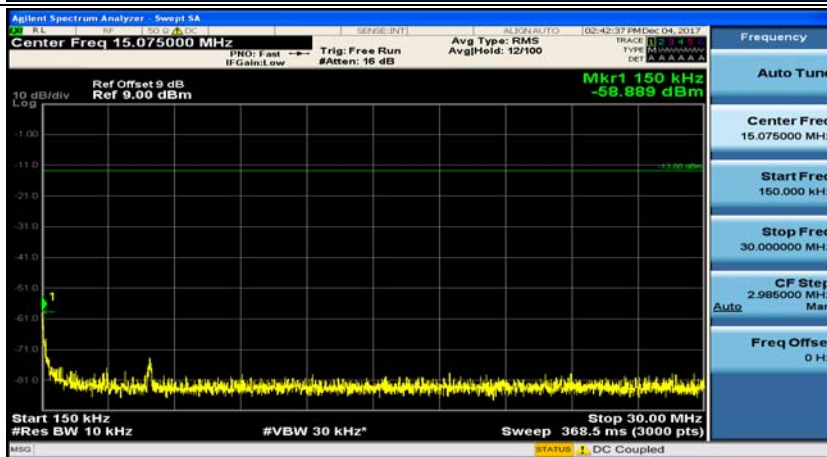

(Channel Bandwidth:15 MHz)_LCH_16QAM_1RB#0

(Channel Bandwidth:15 MHz)_LCH_16QAM_1RB#37