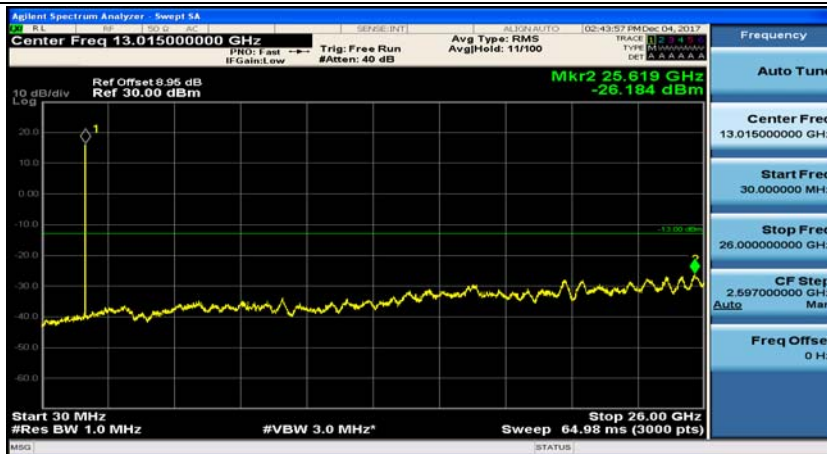

Channel Bandwidth: 15 MHz

(Channel Bandwidth:15 MHz)_LCH_QPSK_1RB#74

(Channel Bandwidth:15 MHz)_MCH_QPSK_1RB#0

(Channel Bandwidth:15 MHz)_MCH_QPSK_1RB#37

(Channel Bandwidth:15 MHz)_HCH_QPSK_1RB#0

(Channel Bandwidth:15 MHz)_HCH_QPSK_1RB#37