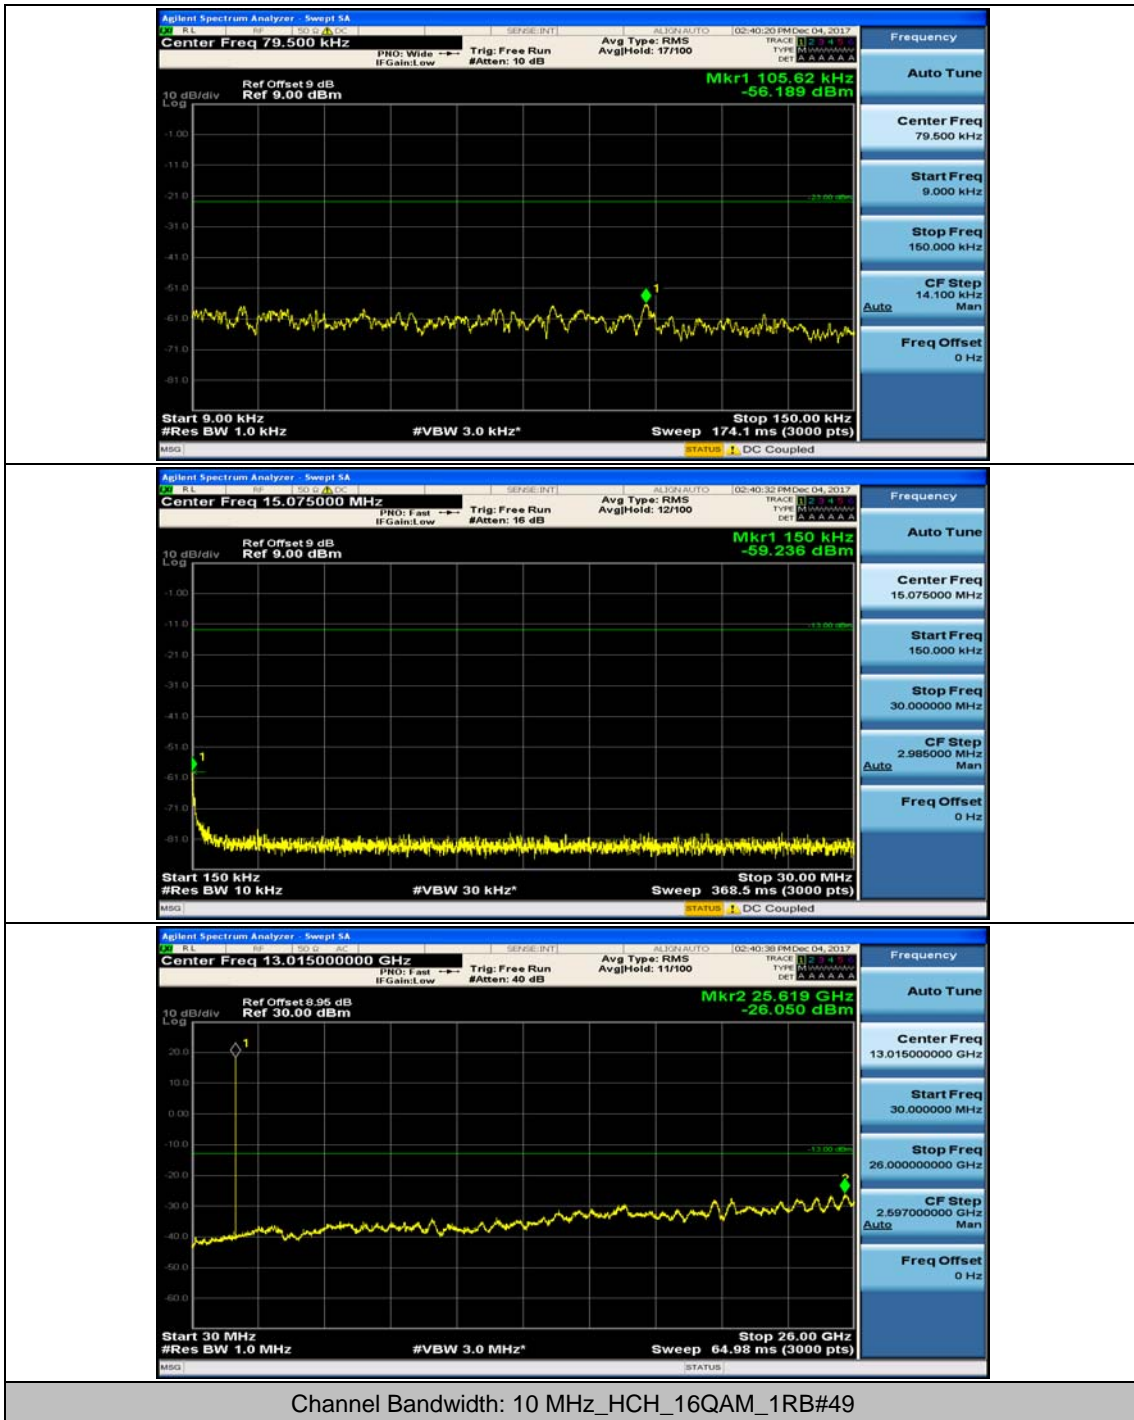

Channel Bandwidth: 10 MHz_MCH_QPSK_1RB#24

Channel Bandwidth: 10 MHz_HCH_QPSK_1RB#0

Channel Bandwidth: 10 MHz_HCH_QPSK_1RB#24

Channel Bandwidth: 10 MHz_LCH_16QAM_1RB#0

Channel Bandwidth: 10 MHz_LCH_16QAM_1RB#24

Channel Bandwidth: 10 MHz_LCH_16QAM_1RB#49

Channel Bandwidth: 10 MHz_MCH_16QAM_1RB#0

Channel Bandwidth: 10 MHz_MCH_16QAM_1RB#24

Channel Bandwidth: 10 MHz_HCH_16QAM_1RB#0

Channel Bandwidth: 10 MHz_HCH_16QAM_1RB#24

Channel Bandwidth: 15 MHz

(Channel Bandwidth:15 MHz)_LCH_QPSK_1RB#74

(Channel Bandwidth:15 MHz)_MCH_QPSK_1RB#0

(Channel Bandwidth:15 MHz)_MCH_QPSK_1RB#37

(Channel Bandwidth:15 MHz)_HCH_QPSK_1RB#0

(Channel Bandwidth:15 MHz)_HCH_QPSK_1RB#37