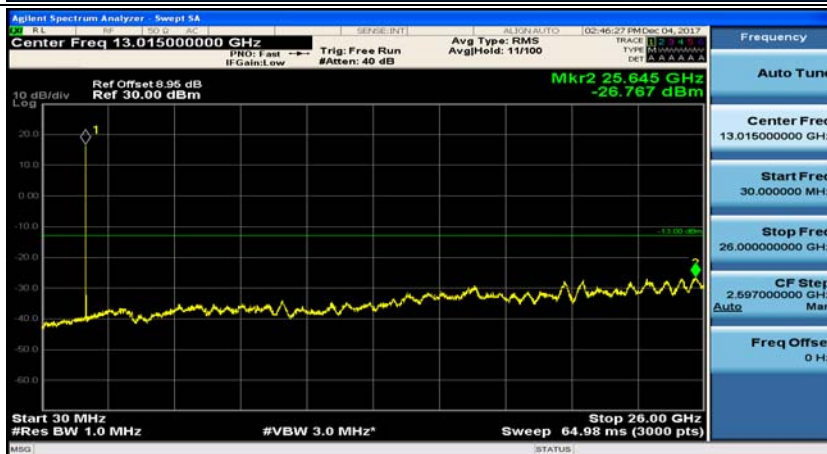

Channel Bandwidth: 15 MHz

(Channel Bandwidth:15 MHz)_LCH_QPSK_1RB#74

(Channel Bandwidth:15 MHz)_MCH_QPSK_1RB#0

(Channel Bandwidth:15 MHz)_MCH_QPSK_1RB#37

(Channel Bandwidth:15 MHz)_HCH_QPSK_1RB#0

(Channel Bandwidth:15 MHz)_HCH_QPSK_1RB#37