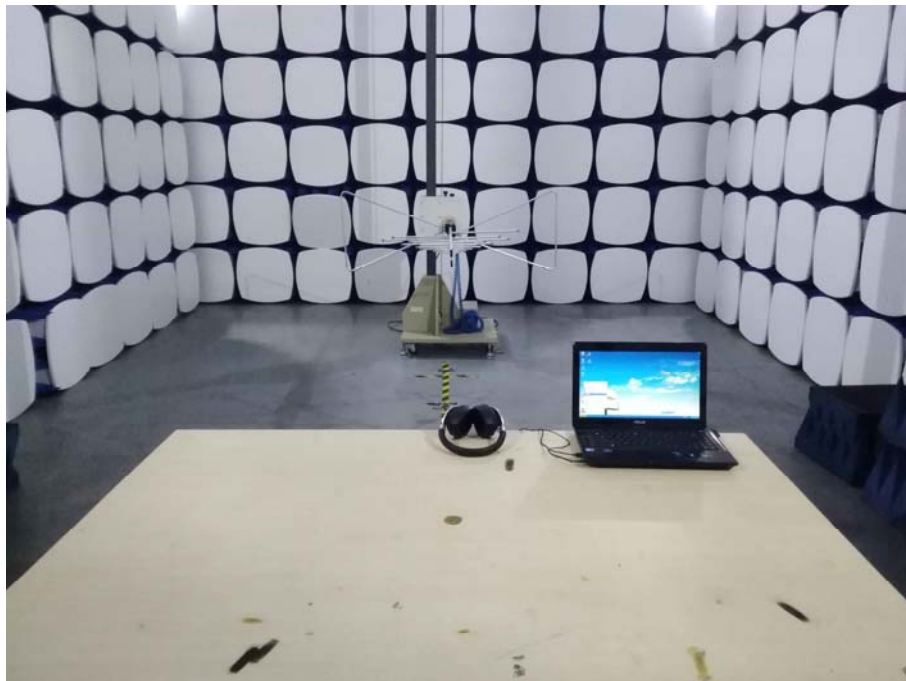


EXHIBIT 4 - TEST SETUP PHOTOGRAPHS

Conducted Emission Test Setup

Radiation Emission Test Setup (Below 30MHz)

Radiation Emission Test Setup (30MHz to 1GHz)

Radiation Emission Test Setup (Above 1GHz)