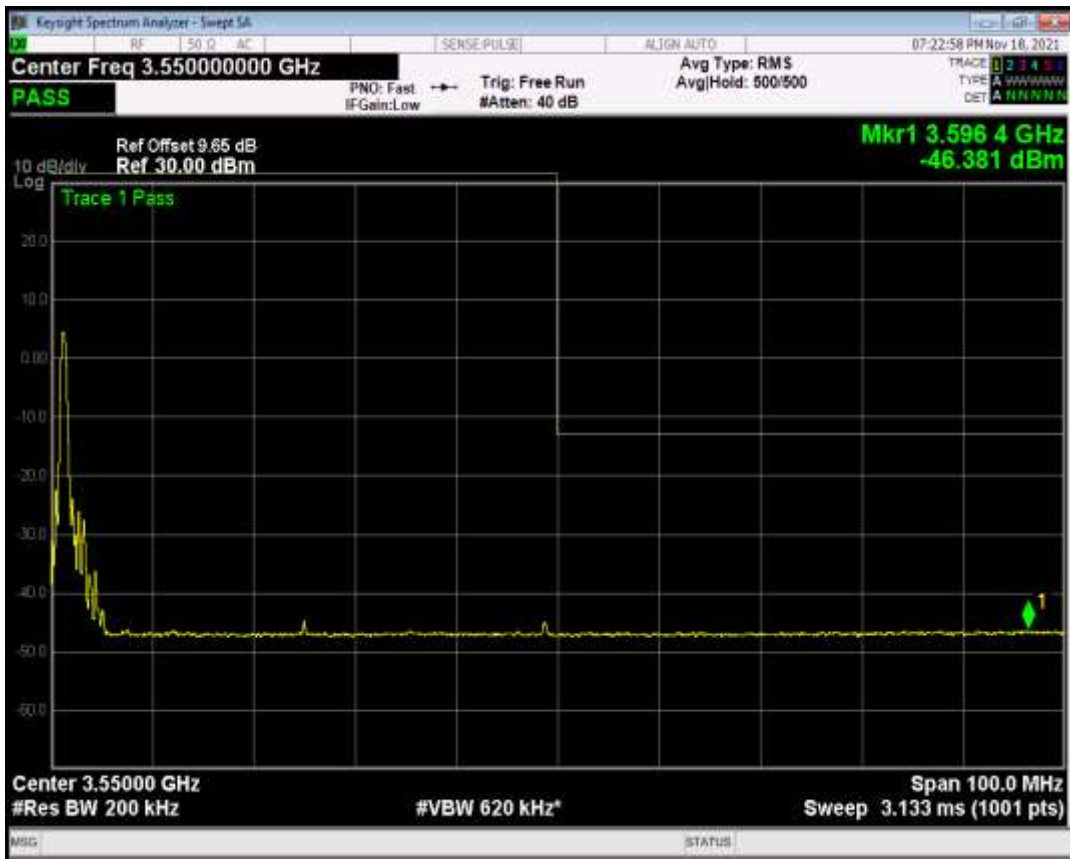

n77(3450-3550) SCS=30kHz CP_QPSK BW=50MHz Channel=635000 RB=1@0