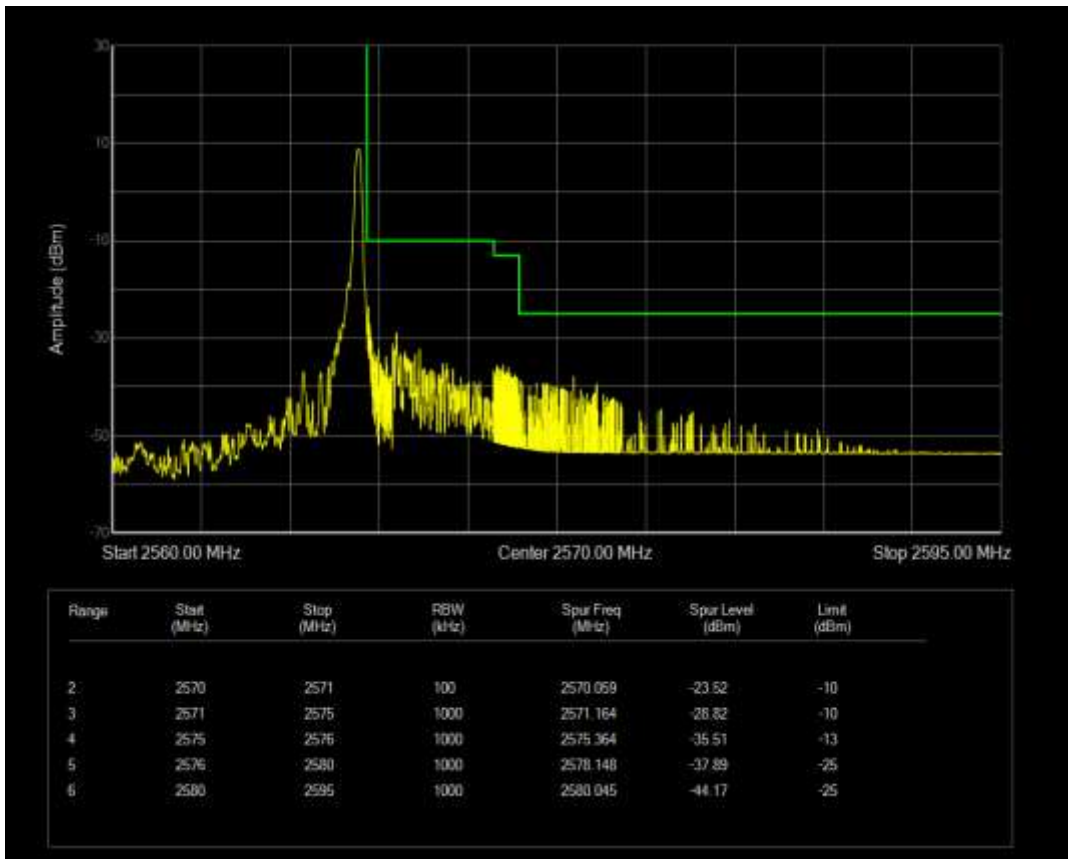

n7 SCS=15kHz CP\_QPSK BW=5MHz Channel=500500 RB=1@24

n7 SCS=15kHz CP\_QPSK BW=5MHz Channel=500500 RB=25@0

n7 SCS=15kHz CP\_QPSK BW=5MHz Channel=513500 RB=1@0

n7 SCS=15kHz CP\_QPSK BW=5MHz Channel=513500 RB=1@24