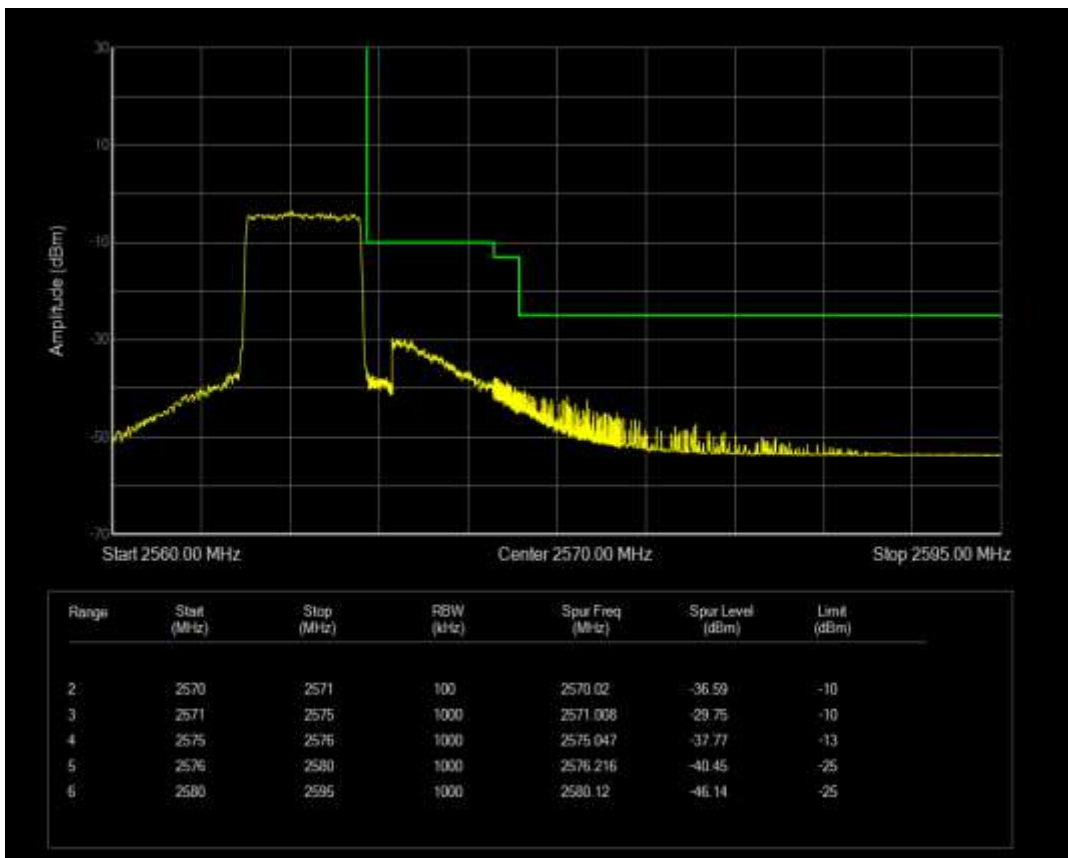

n7 SCS=15kHz CP_QPSK BW=5MHz Channel=513500 RB=25@0