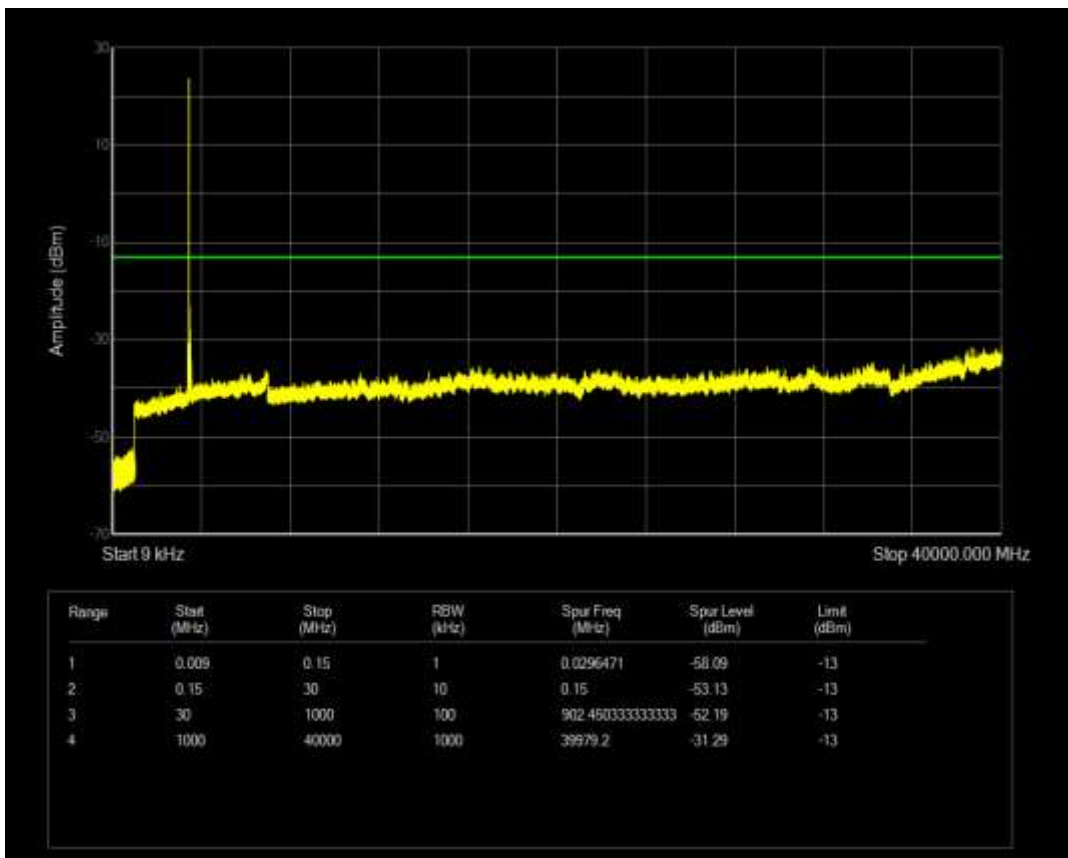

n77(3450-3550) SCS=30kHz CP_QPSK BW=50MHz Channel=631668 RB=1@132