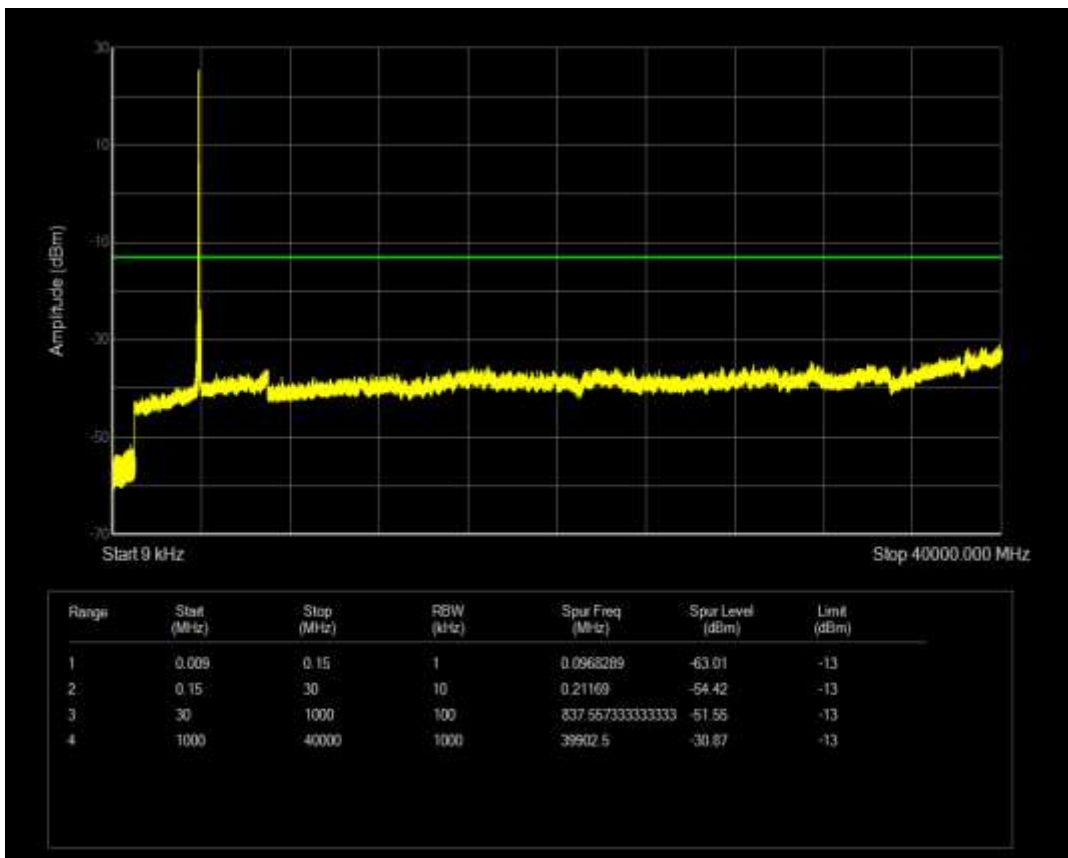

n77(3700-3980) SCS=30kHz CP_QPSK BW=100MHz Channel=662000 RB=1@272