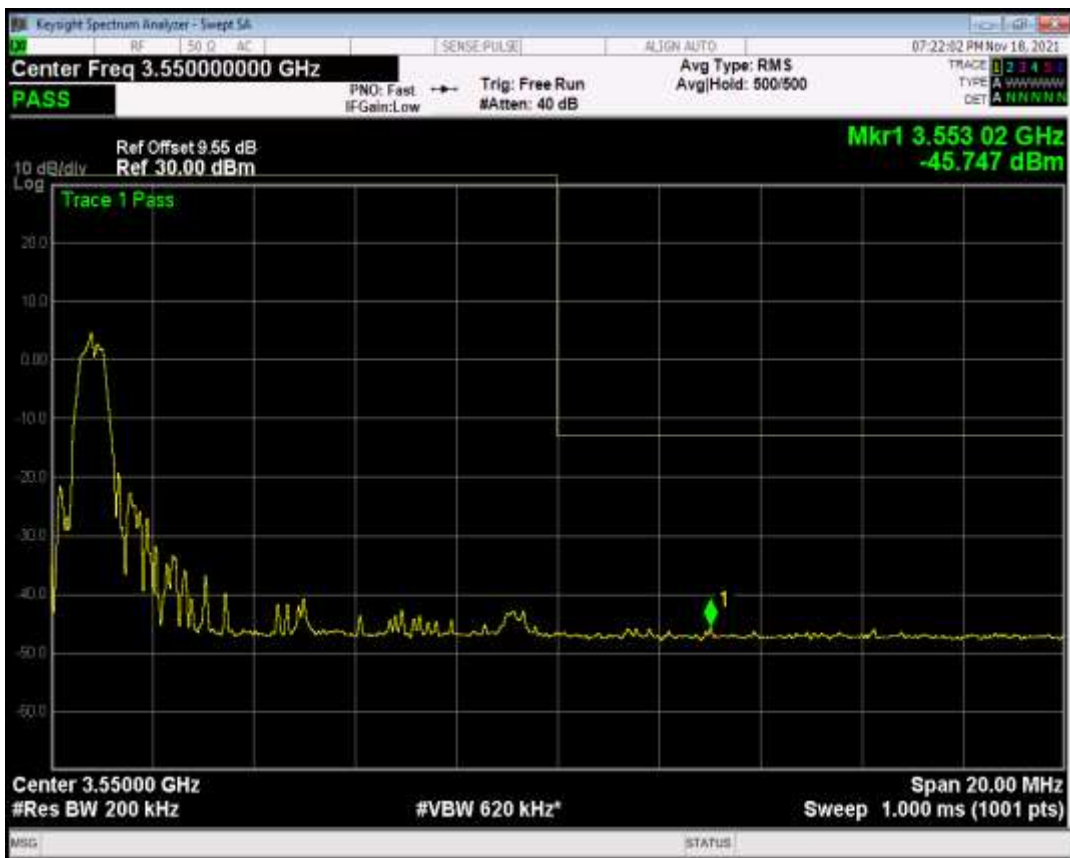

n77(3450-3550) SCS=30kHz CP_QPSK BW=10MHz Channel=636332 RB=1@0