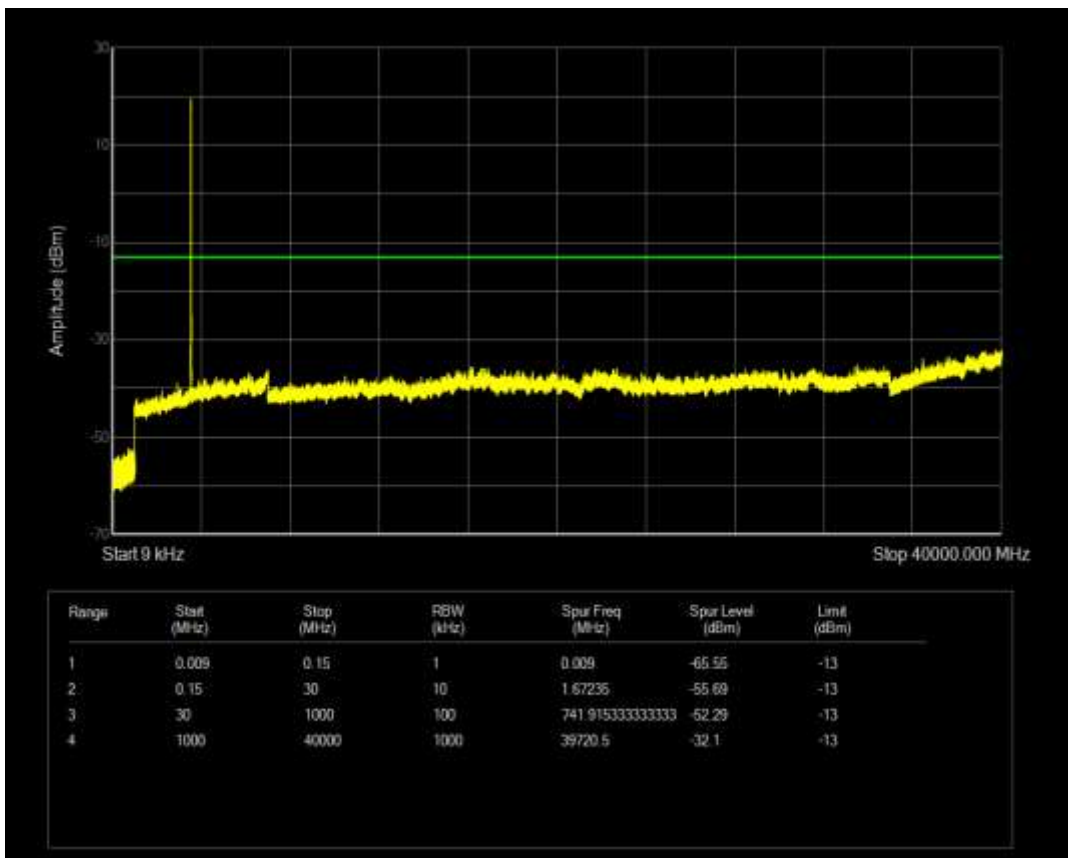

n77(3450-3550) SCS=30kHz CP\_QPSK BW=10MHz Channel=630334 RB=24@0

n77(3450-3550) SCS=30kHz CP\_QPSK BW=10MHz Channel=636332 RB=1@0

n77(3450-3550) SCS=30kHz CP\_QPSK BW=10MHz Channel=636332 RB=1@23

n77(3450-3550) SCS=30kHz CP\_QPSK BW=10MHz Channel=636332 RB=24@0