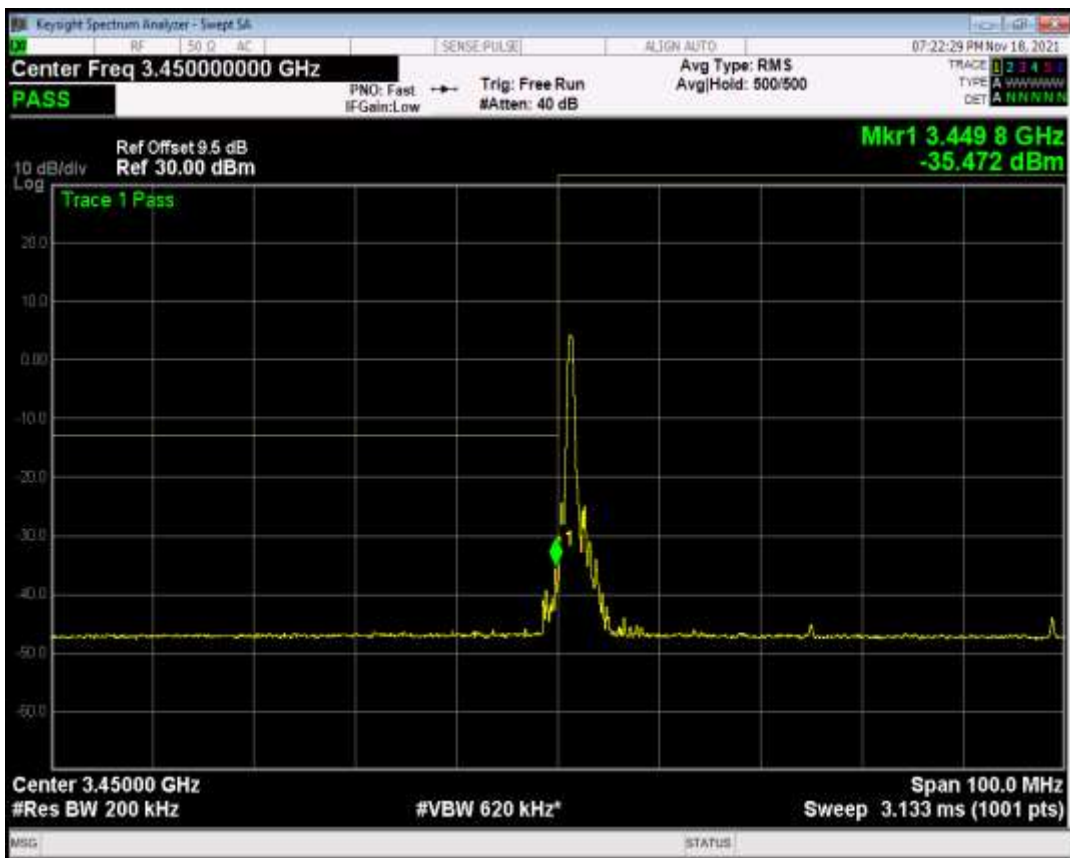

n77(3450-3550) SCS=30kHz CP_QPSK BW=50MHz Channel=631668 RB=1@0