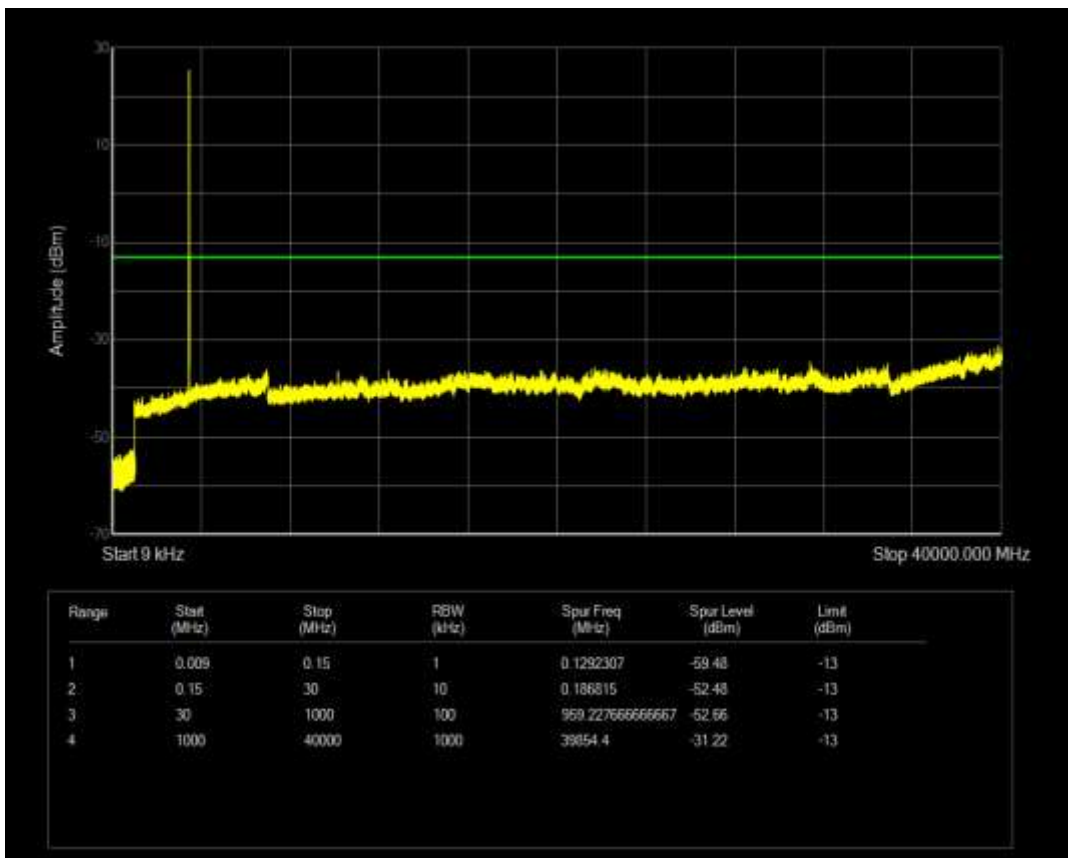

n77(3450-3550) SCS=30kHz CP\_QPSK BW=100MHz Channel=633334 RB=1@272

n77(3450-3550) SCS=30kHz CP\_QPSK BW=100MHz Channel=633334 RB=273@0

n77(3450-3550) SCS=30kHz CP\_QPSK BW=10MHz Channel=630334 RB=1@0

n77(3450-3550) SCS=30kHz CP\_QPSK BW=10MHz Channel=630334 RB=1@23