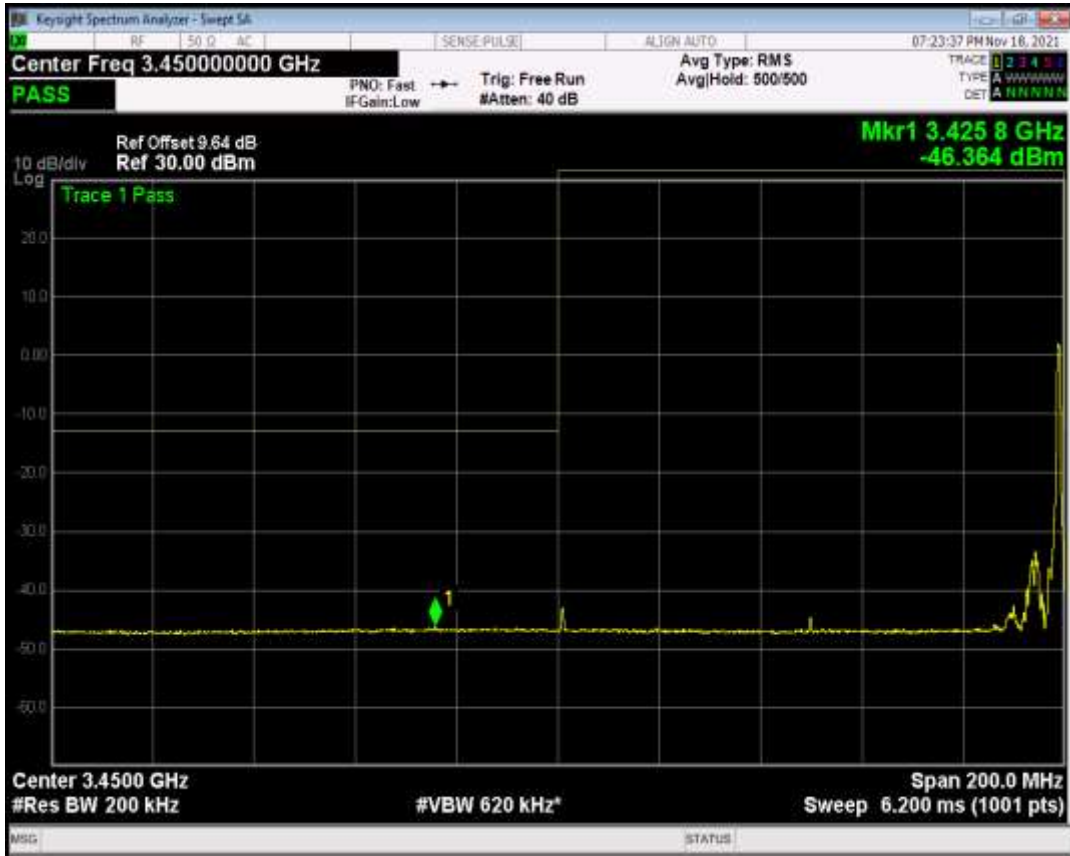

n77(3450-3550) SCS=30kHz CP_QPSK BW=100MHz Channel=633334 RB=1@272