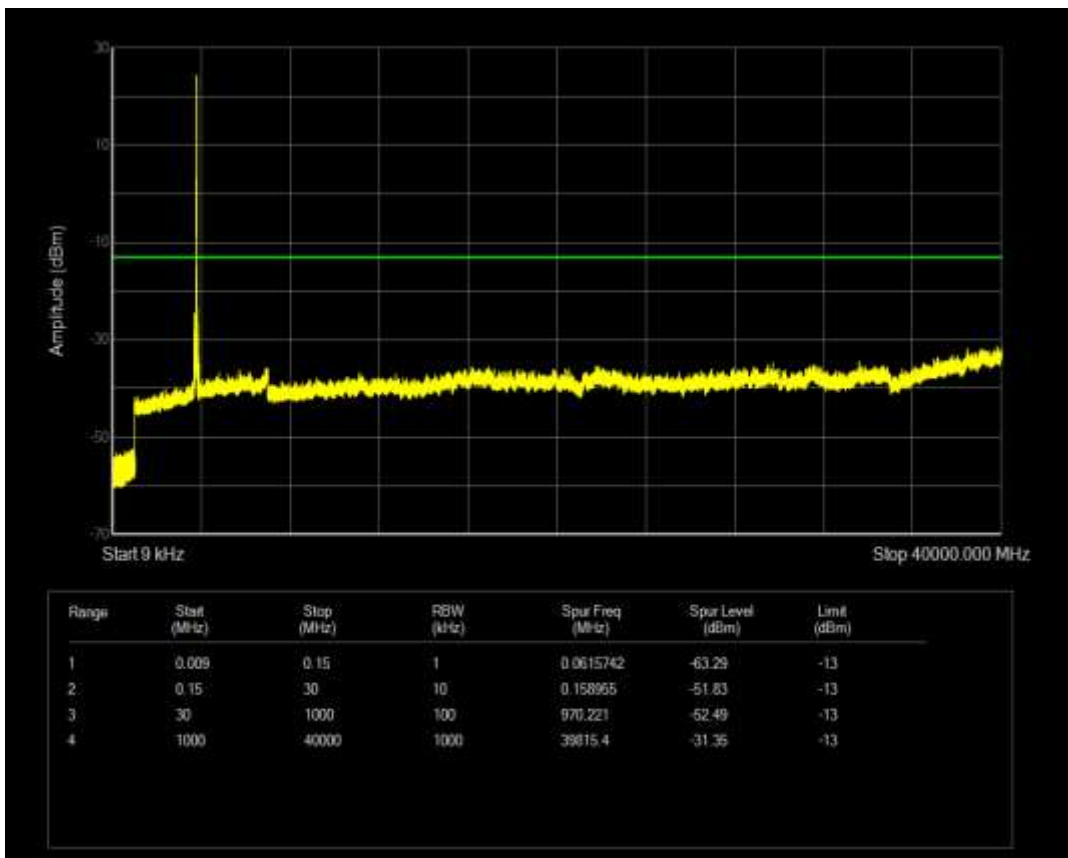

n77(3450-3550) SCS=30kHz CP\_QPSK BW=50MHz Channel=635000 RB=1@0

n77(3450-3550) SCS=30kHz CP\_QPSK BW=50MHz Channel=635000 RB=1@132

n77(3700-3980) SCS=30kHz CP\_QPSK BW=100MHz Channel=650000 RB=1@0

n77(3700-3980) SCS=30kHz CP\_QPSK BW=100MHz Channel=650000 RB=1@272