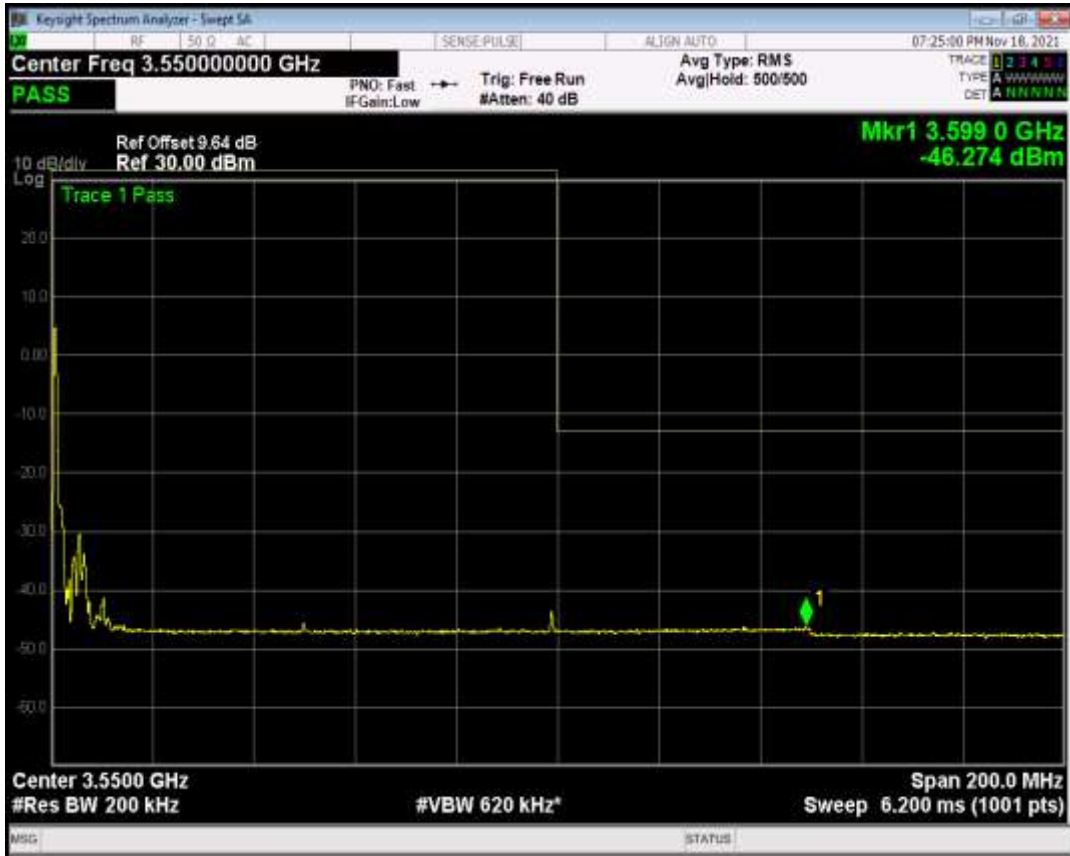

n77(3450-3550) SCS=30kHz CP_QPSK BW=100MHz Channel=633332 RB=1@0