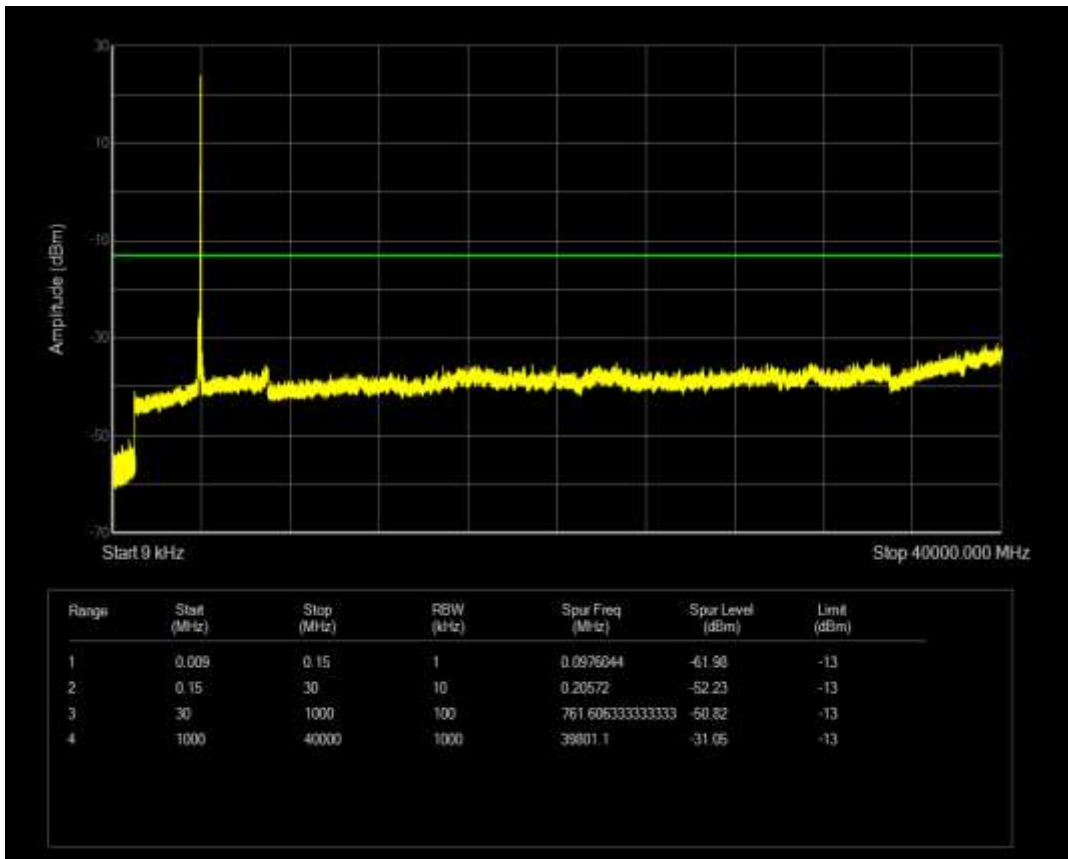

n77(3700-3980) SCS=30kHz CP_QPSK BW=100MHz Channel=662000 RB=273@0