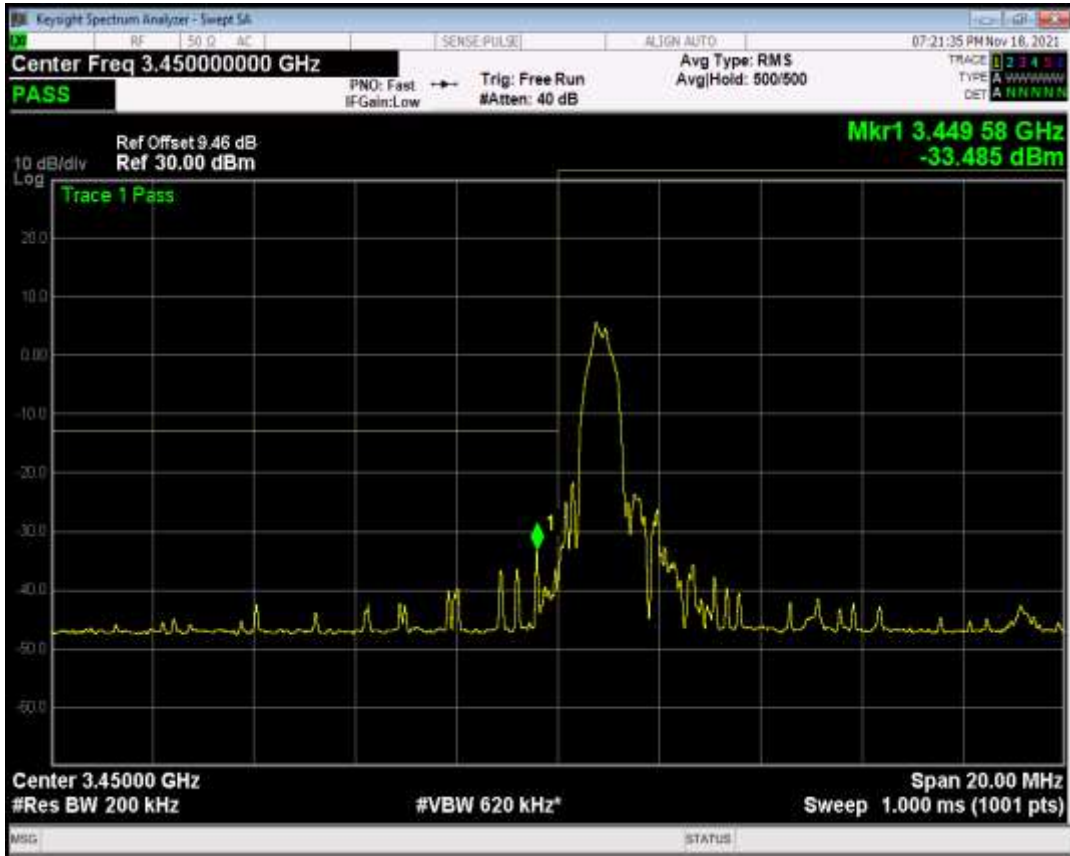

n77(3450-3550) SCS=30kHz CP\_QPSK BW=100MHz Channel=633334 RB=1@0

n77(3450-3550) SCS=30kHz CP\_QPSK BW=100MHz Channel=633334 RB=1@272

n77(3450-3550) SCS=30kHz CP\_QPSK BW=100MHz Channel=633334 RB=273@0

n77(3450-3550) SCS=30kHz CP\_QPSK BW=10MHz Channel=630334 RB=1@0