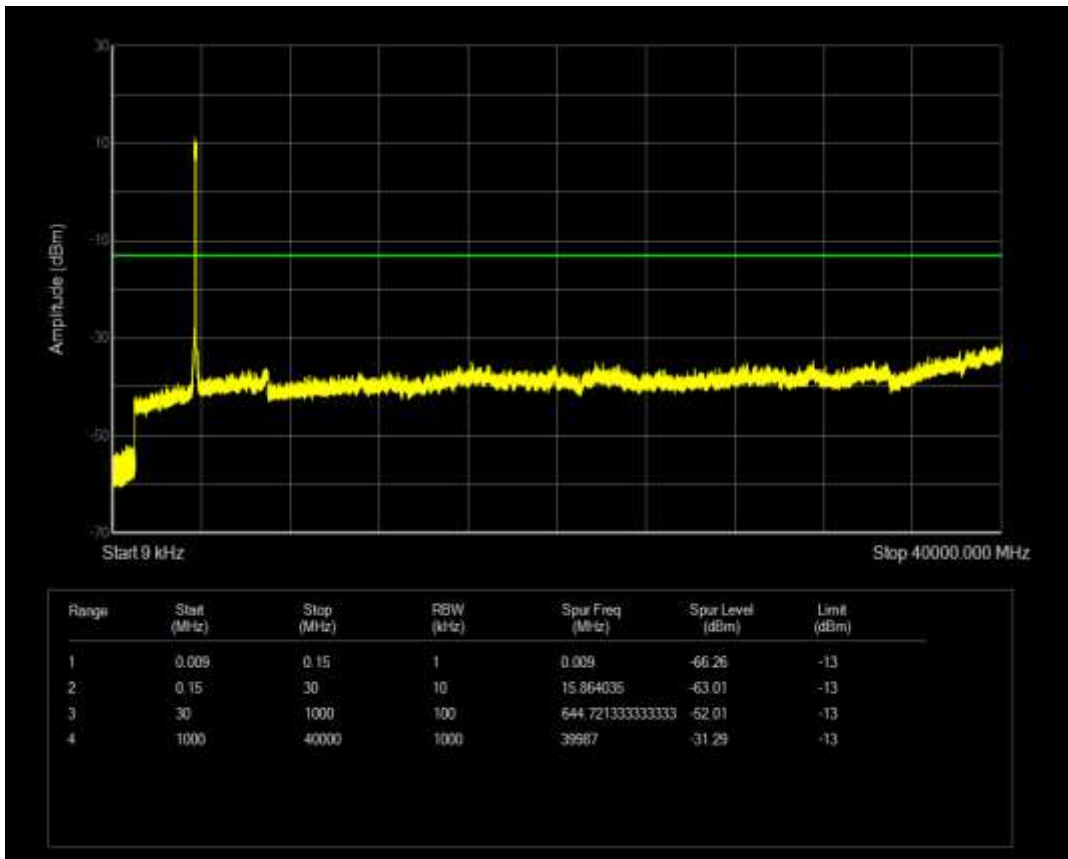

n77(3700-3980) SCS=30kHz CP_QPSK BW=100MHz Channel=662000 RB=1@0