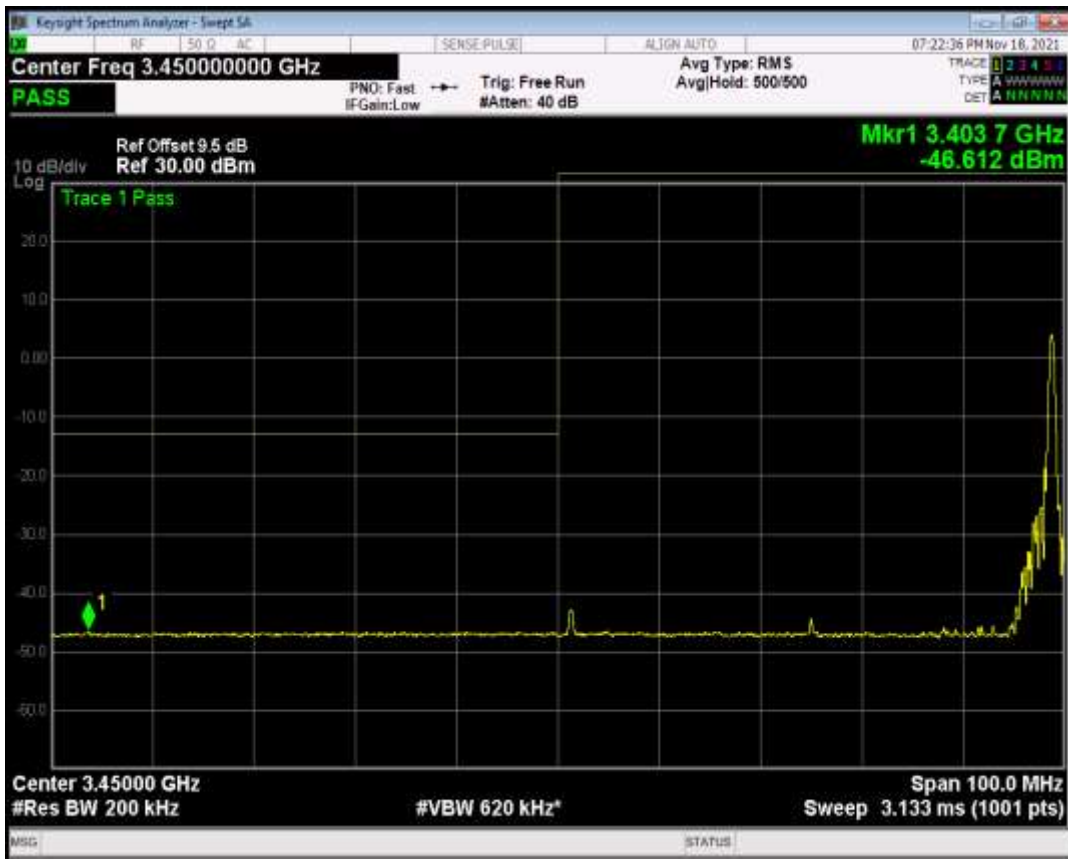

n77(3450-3550) SCS=30kHz CP\_QPSK BW=10MHz Channel=636332 RB=24@0

n77(3450-3550) SCS=30kHz CP\_QPSK BW=50MHz Channel=631668 RB=133@0

n77(3450-3550) SCS=30kHz CP\_QPSK BW=50MHz Channel=631668 RB=1@0

n77(3450-3550) SCS=30kHz CP\_QPSK BW=50MHz Channel=631668 RB=1@132