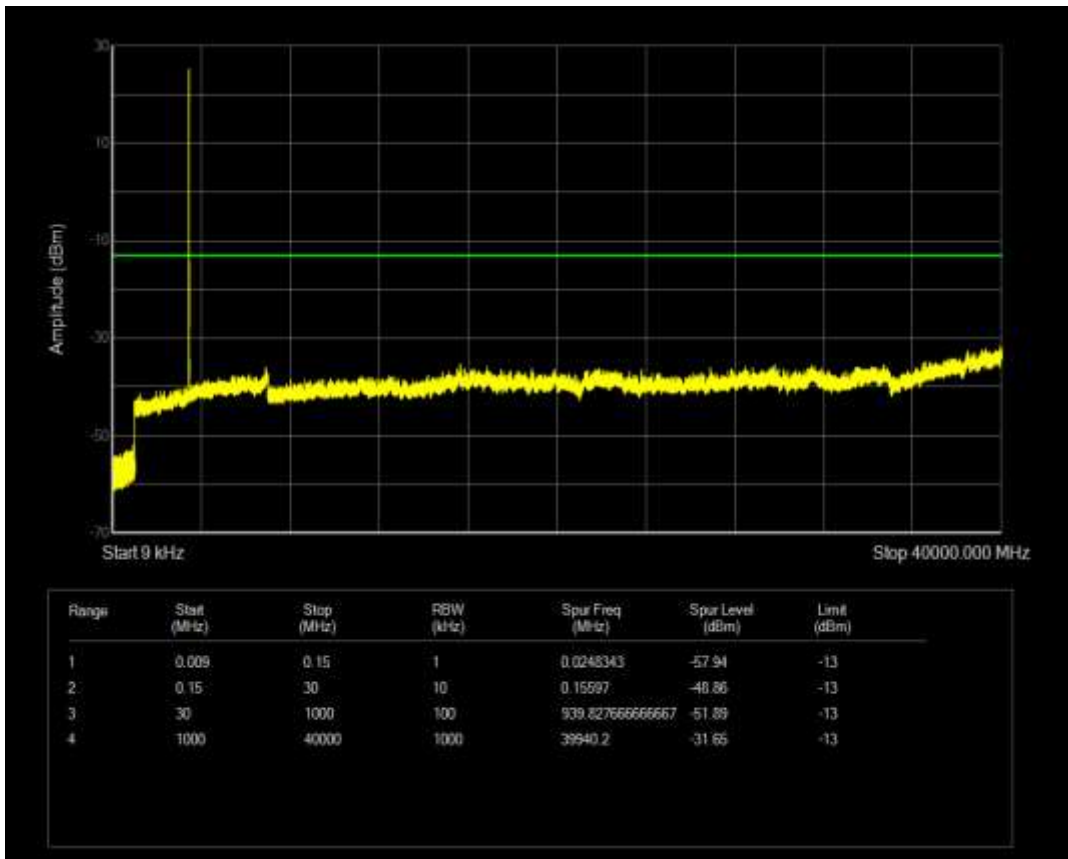

n77(3450-3550) SCS=30kHz CP_QPSK BW=10MHz Channel=630334 RB=1@23