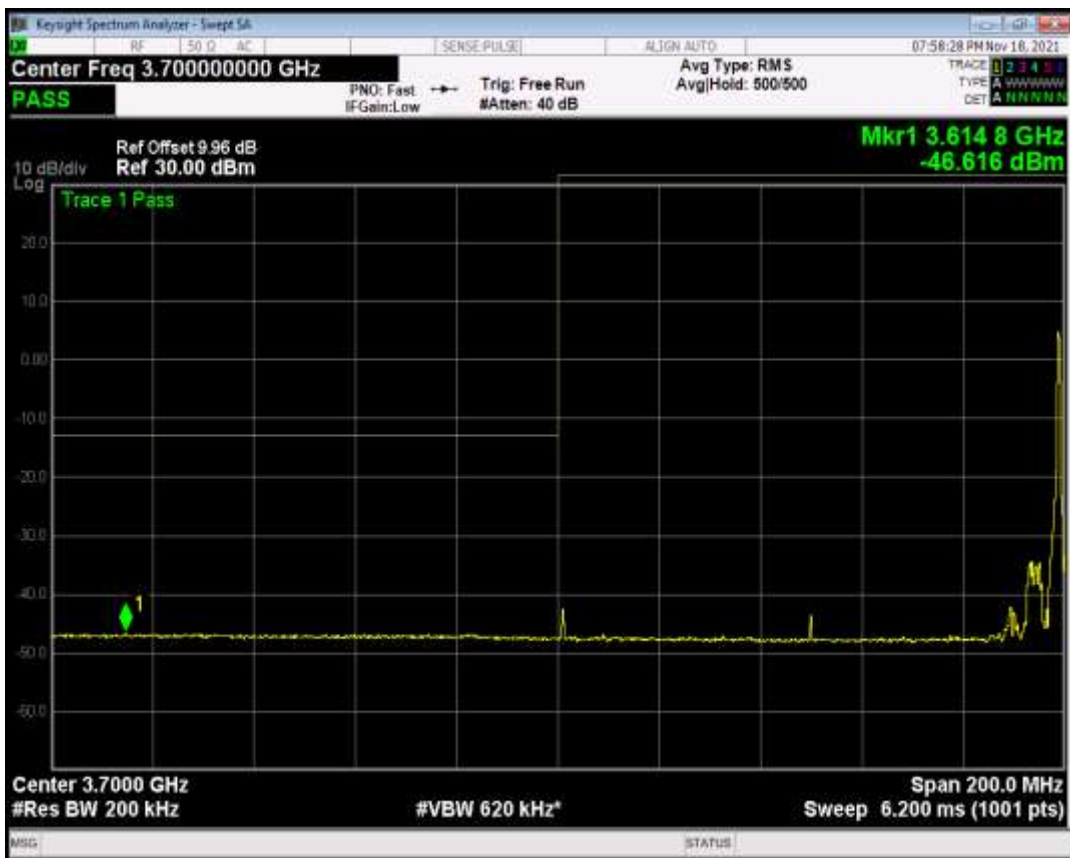

n77(3700-3980) SCS=30kHz CP_QPSK BW=100MHz Channel=650000 RB=1@272