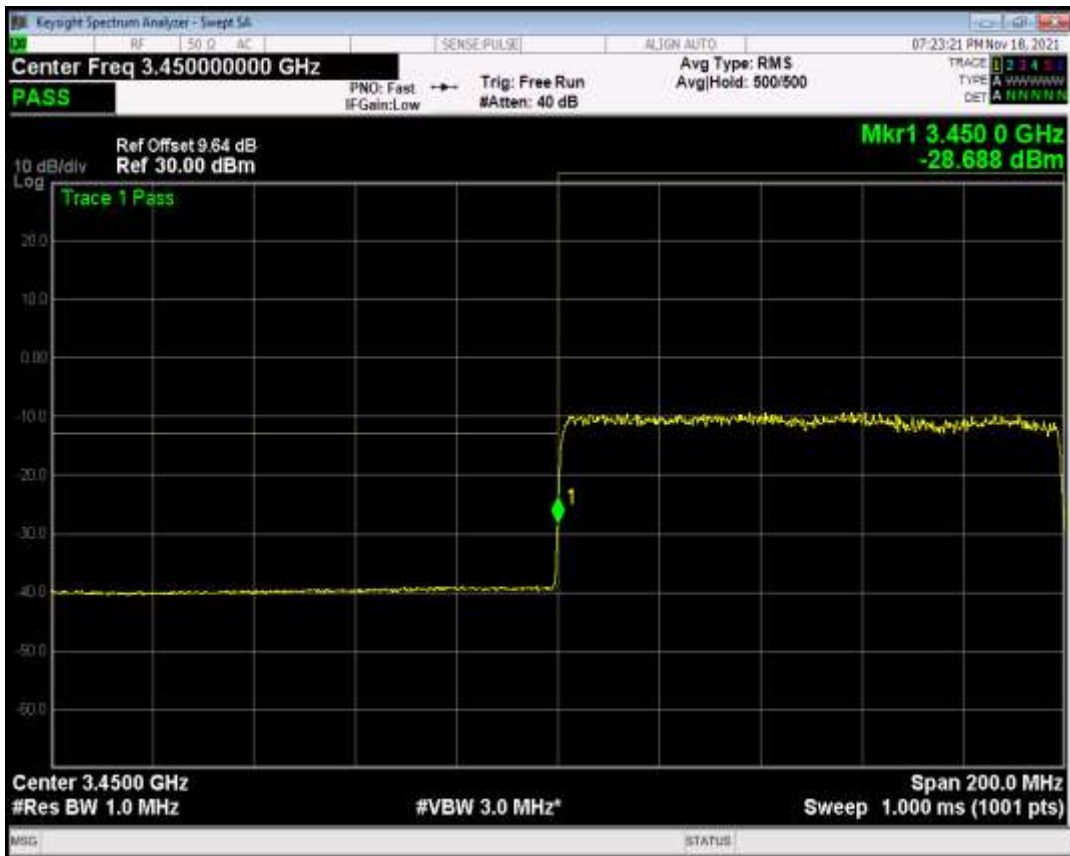

n77(3450-3550) SCS=30kHz CP_QPSK BW=100MHz Channel=633334 RB=273@0