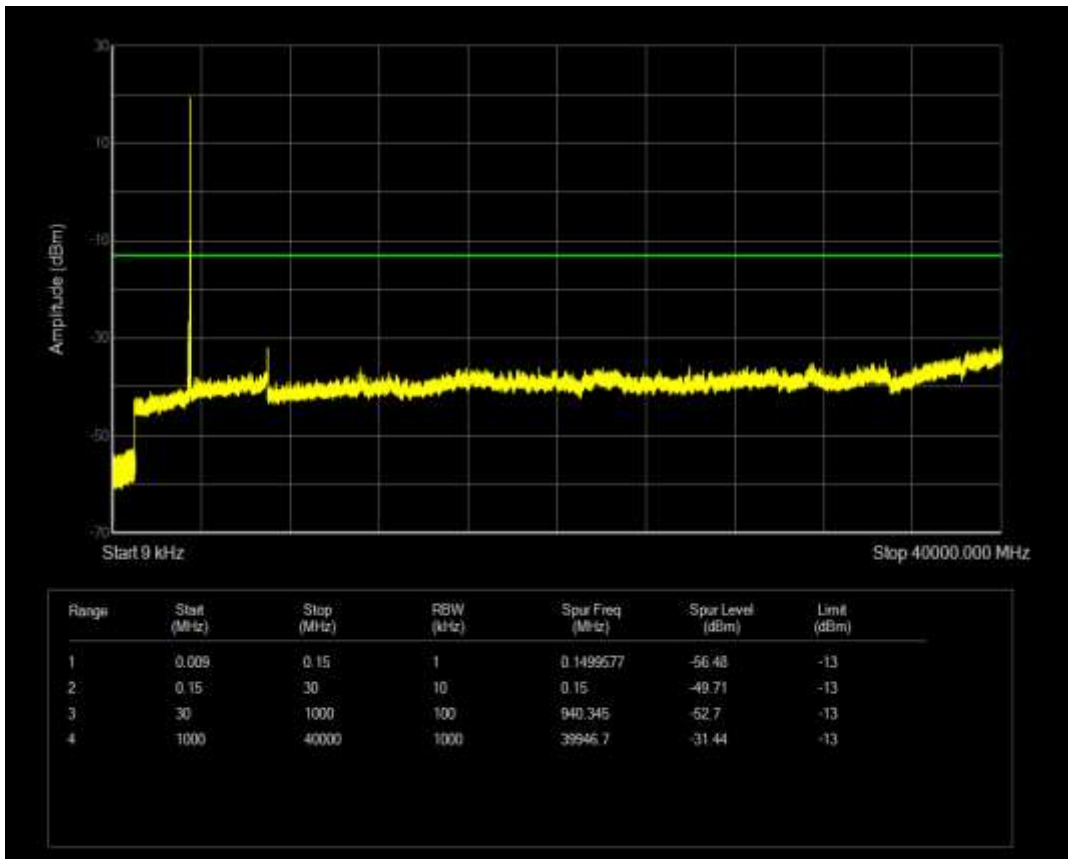

n77(3450-3550) SCS=30kHz CP_QPSK BW=50MHz Channel=635000 RB=133@0