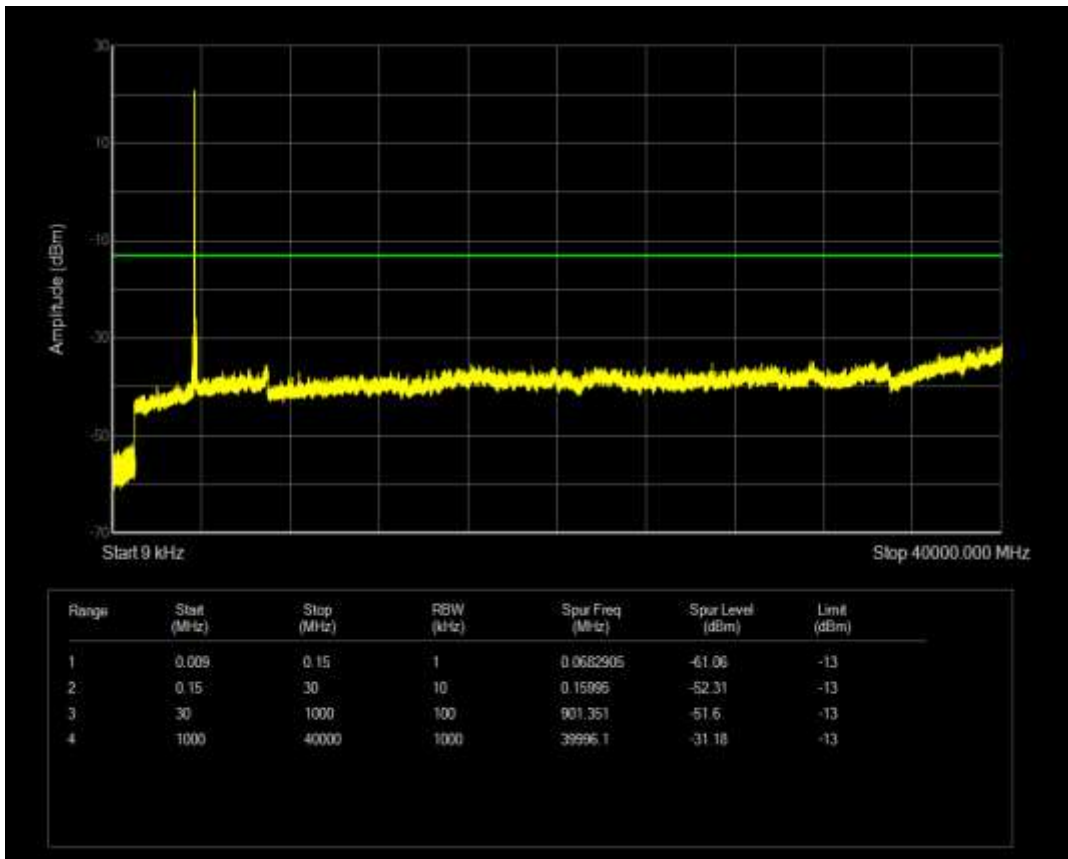

n77(3450-3550) SCS=30kHz CP\_QPSK BW=50MHz Channel=635000 RB=1@0

n77(3450-3550) SCS=30kHz CP\_QPSK BW=50MHz Channel=635000 RB=1@132

n77(3700-3980) SCS=30kHz CP\_QPSK BW=100MHz Channel=650000 RB=1@0

n77(3700-3980) SCS=30kHz CP\_QPSK BW=100MHz Channel=650000 RB=1@272