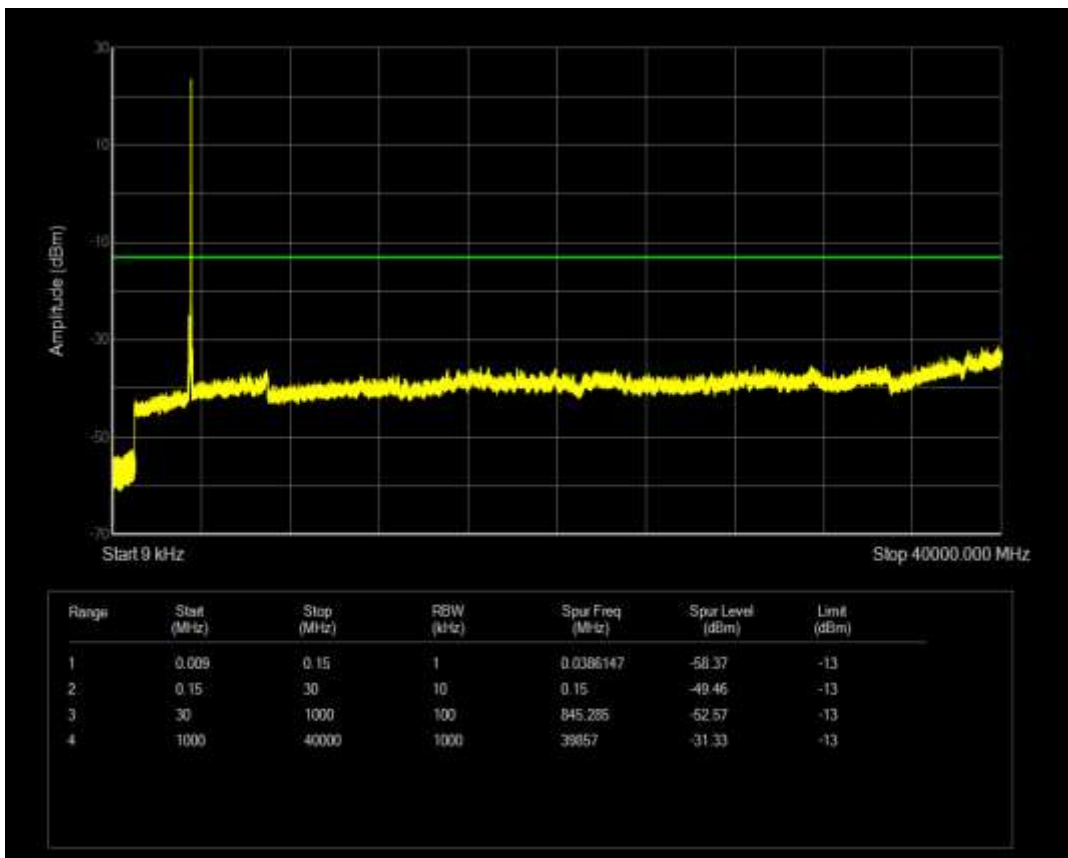

n77(3450-3550) SCS=30kHz CP_QPSK BW=100MHz Channel=633332 RB=273@0