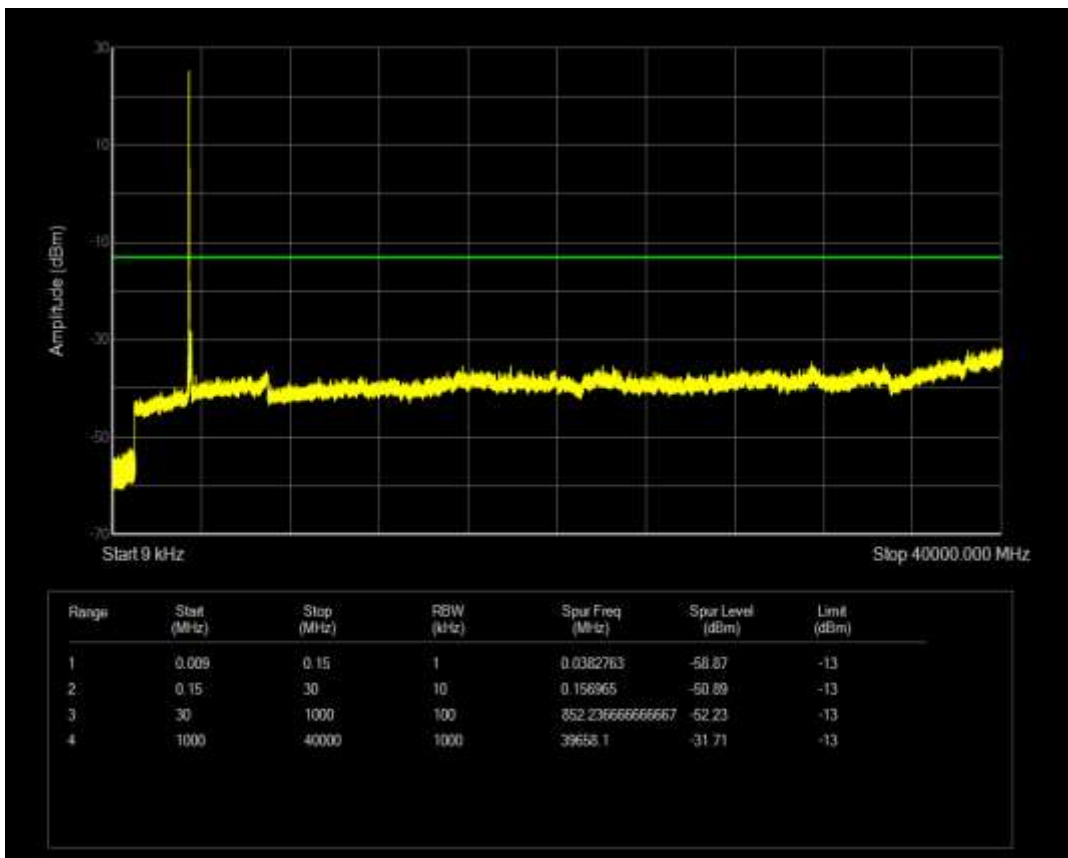

n77(3450-3550) SCS=30kHz CP\_QPSK BW=100MHz Channel=633332 RB=1@0

n77(3450-3550) SCS=30kHz CP\_QPSK BW=100MHz Channel=633332 RB=1@272

n77(3450-3550) SCS=30kHz CP\_QPSK BW=100MHz Channel=633332 RB=273@0

n77(3450-3550) SCS=30kHz CP\_QPSK BW=100MHz Channel=633334 RB=1@0