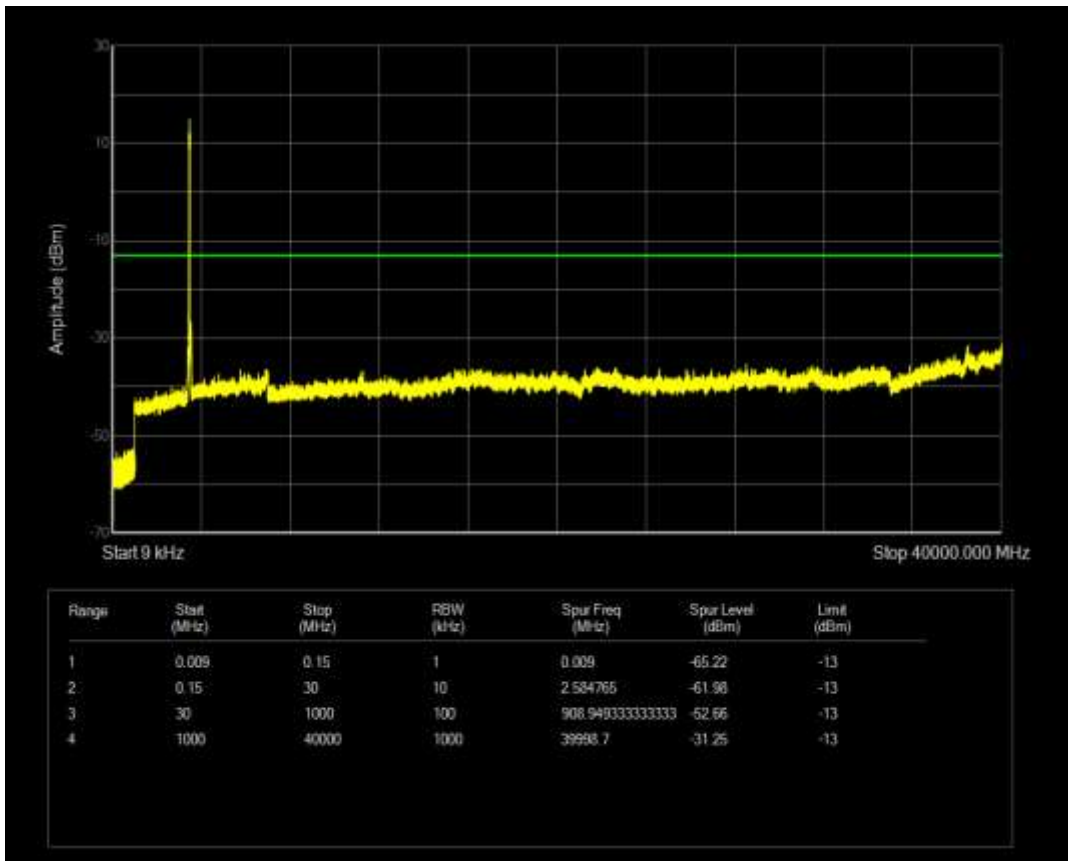

n77(3450-3550) SCS=30kHz CP_QPSK BW=50MHz Channel=631668 RB=1@0