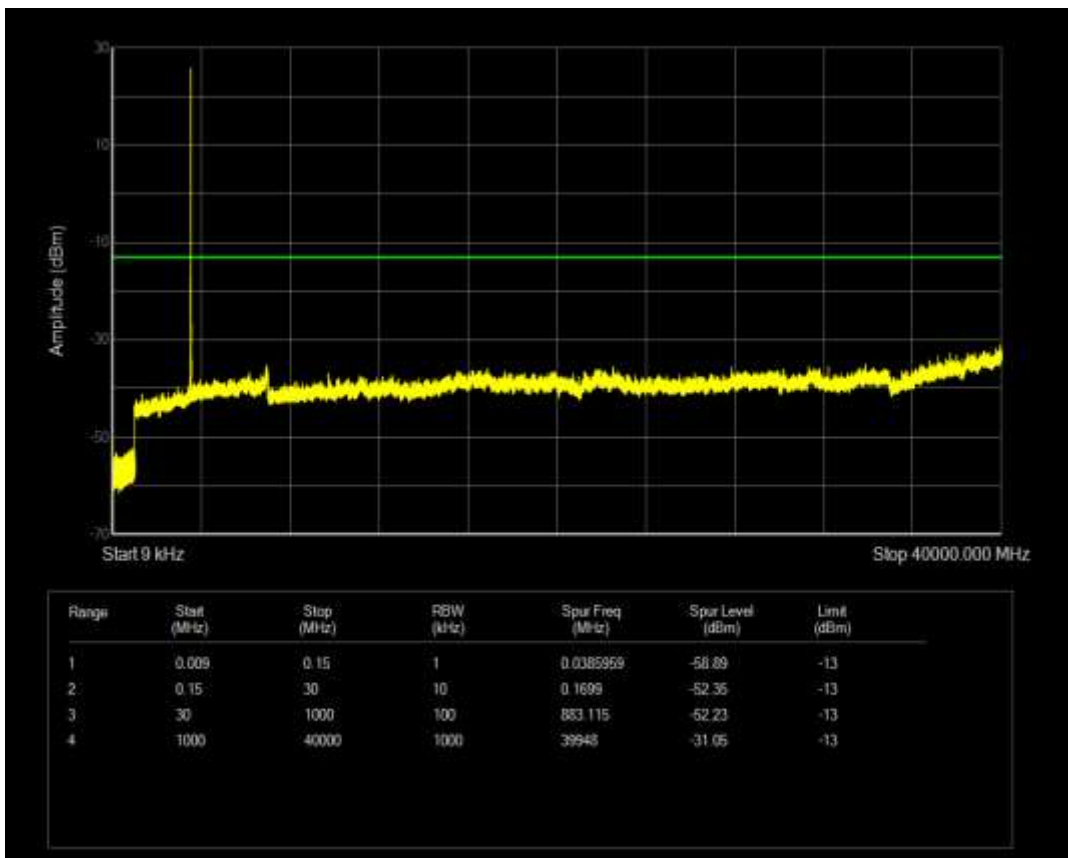

n77(3450-3550) SCS=30kHz CP_QPSK BW=10MHz Channel=636332 RB=1@23