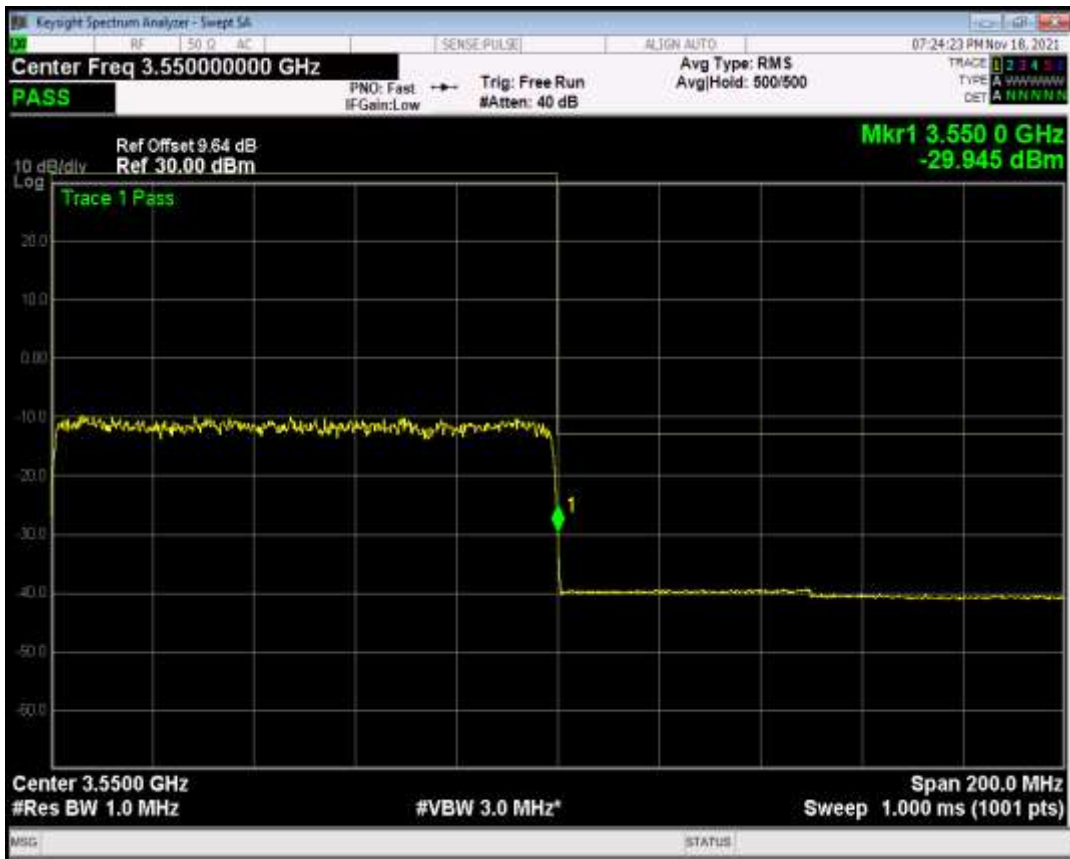

n7 SCS=15kHz CP\_QPSK BW=5MHz Channel=513500 RB=25@0

n77(3450-3550) SCS=30kHz CP\_QPSK BW=100MHz Channel=633332 RB=1@0

n77(3450-3550) SCS=30kHz CP\_QPSK BW=100MHz Channel=633332 RB=1@272

n77(3450-3550) SCS=30kHz CP\_QPSK BW=100MHz Channel=633332 RB=273@0