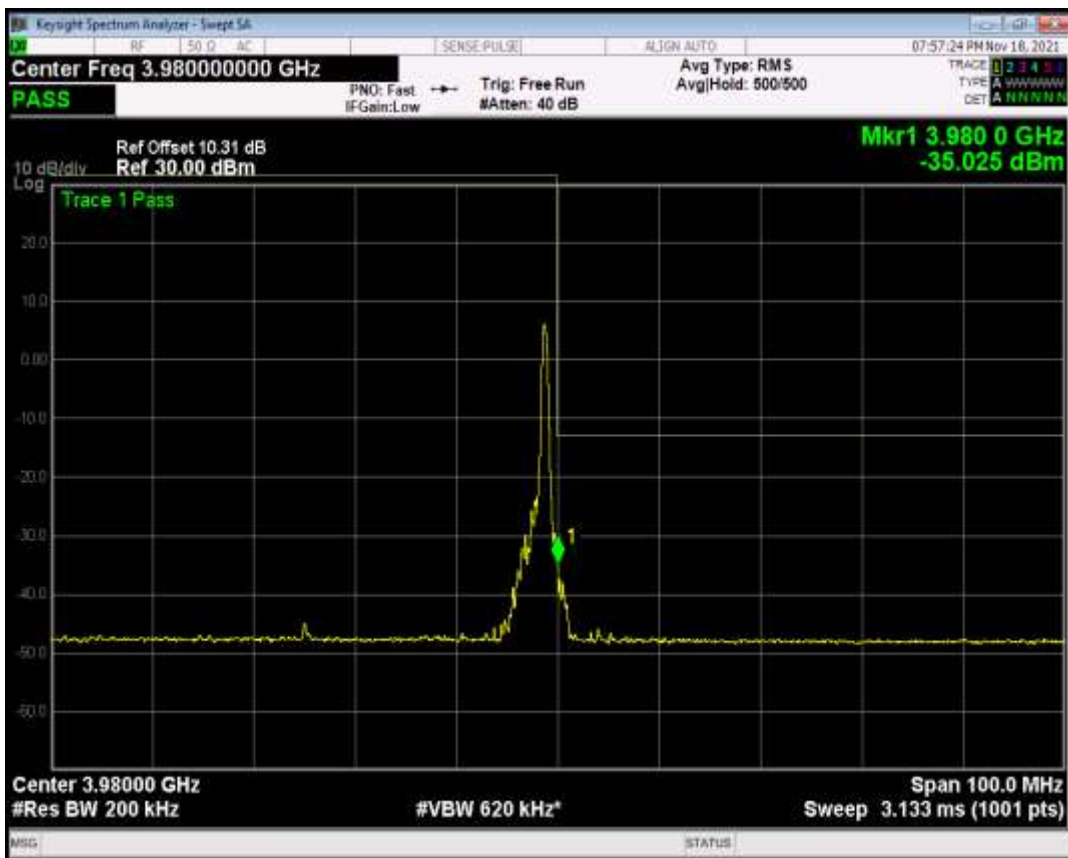

6 Out-of-band emissions for NR FR1