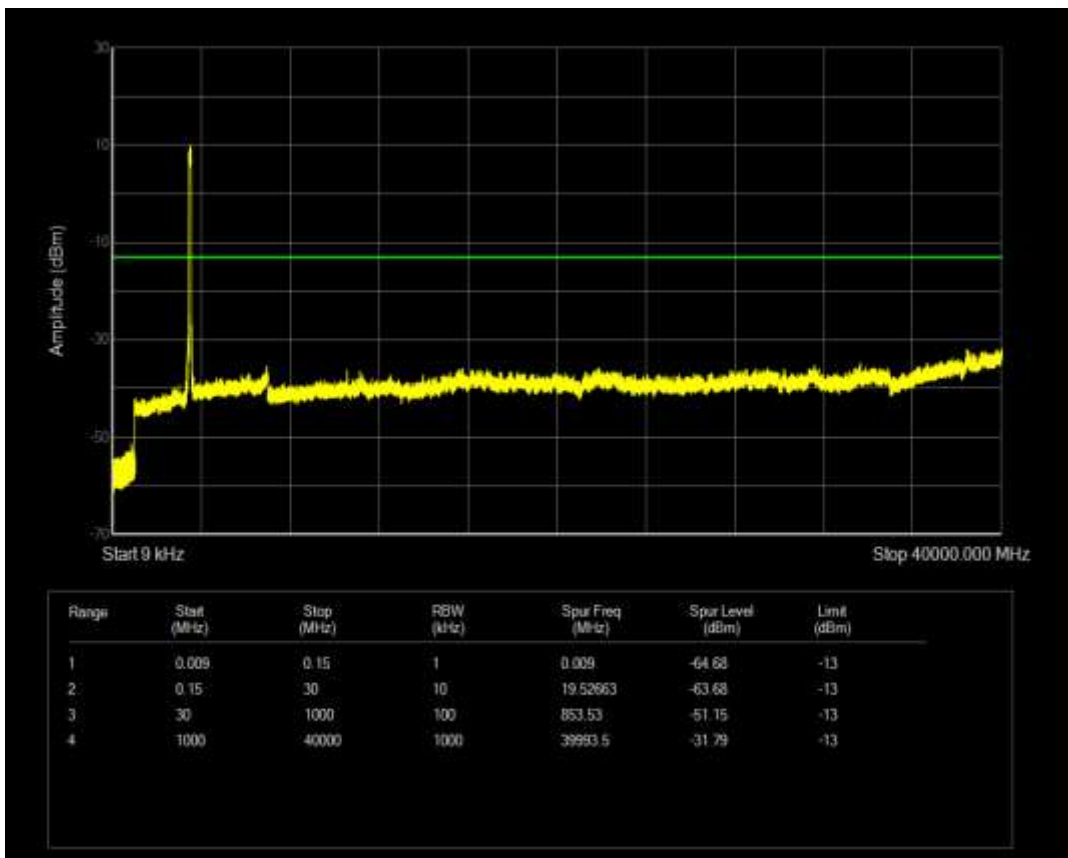

n77(3450-3550) SCS=30kHz CP_QPSK BW=10MHz Channel=630334 RB=1@0