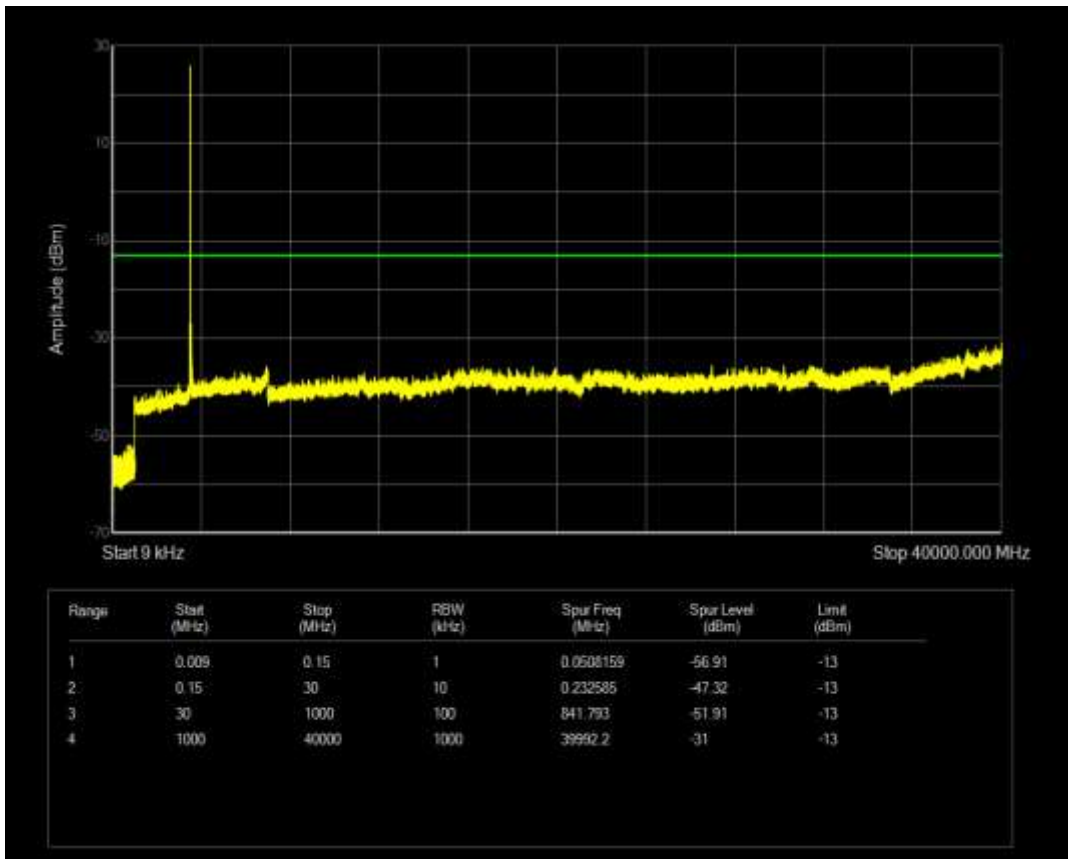

n77(3450-3550) SCS=30kHz CP_QPSK BW=50MHz Channel=635000 RB=1@132