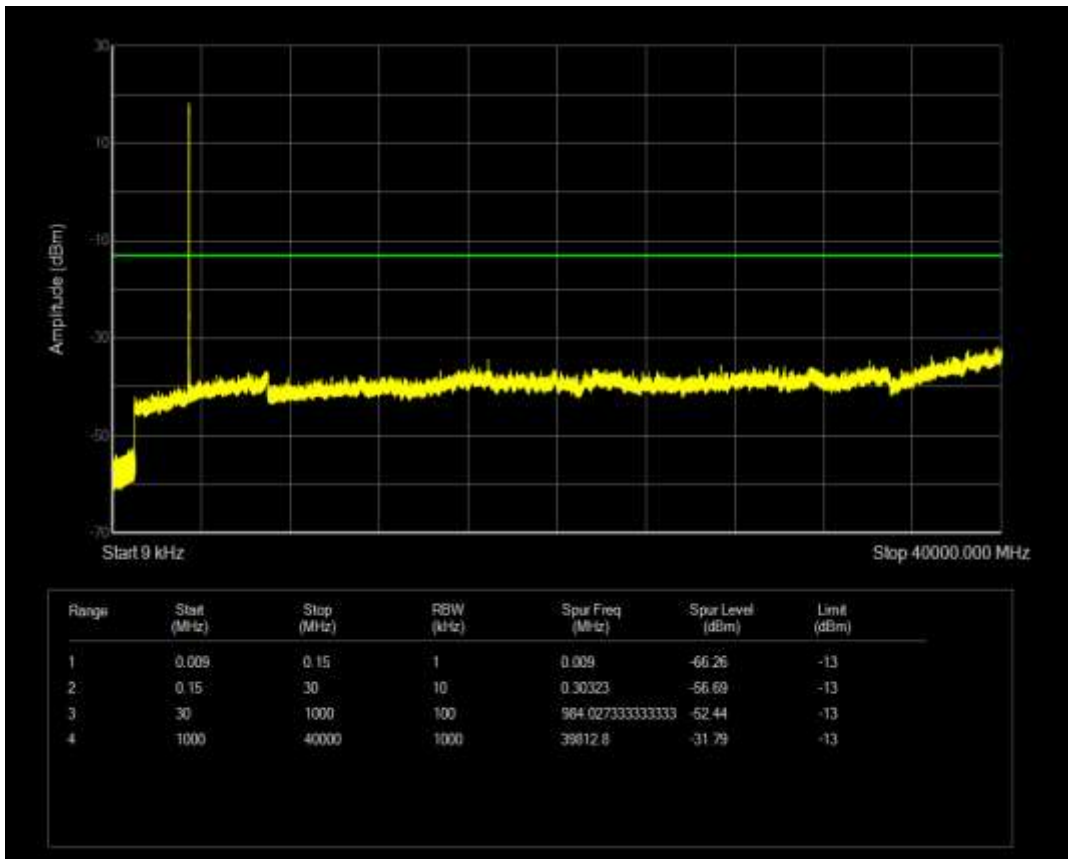

n77(3450-3550) SCS=30kHz CP_QPSK BW=10MHz Channel=636332 RB=1@0