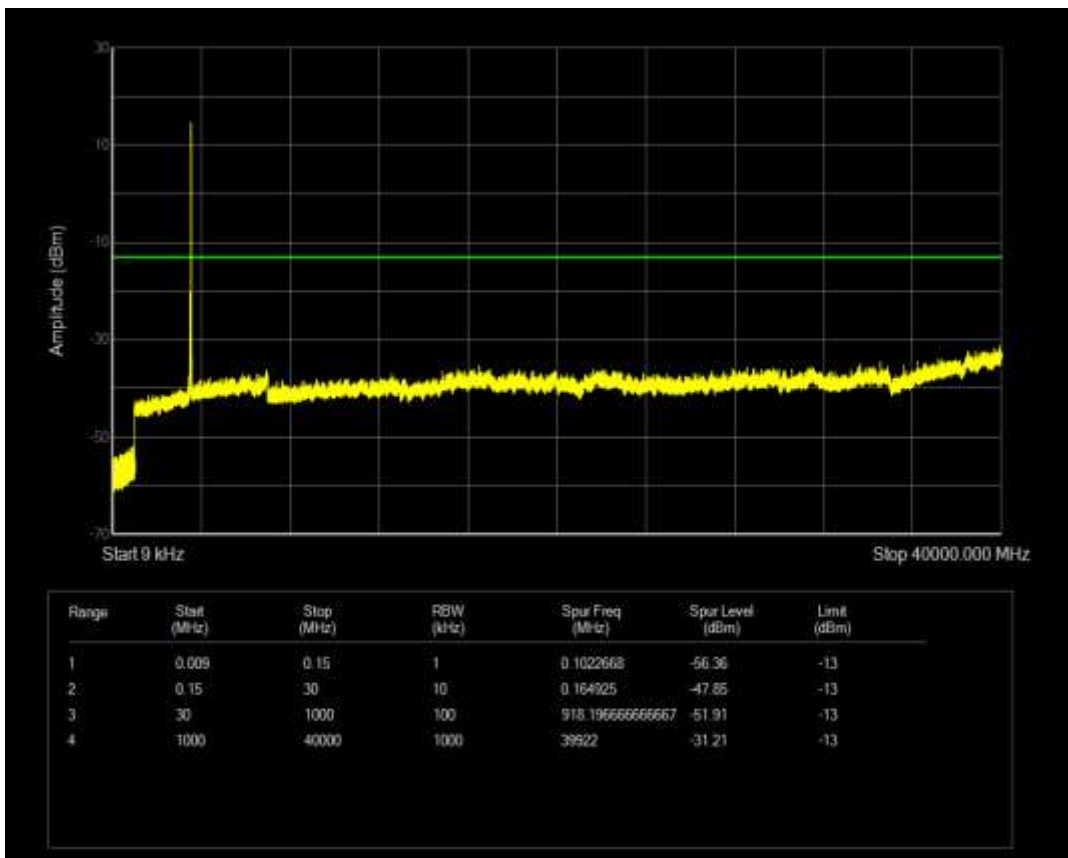

n77(3700-3980) SCS=30kHz CP_QPSK BW=100MHz Channel=650000 RB=1@0