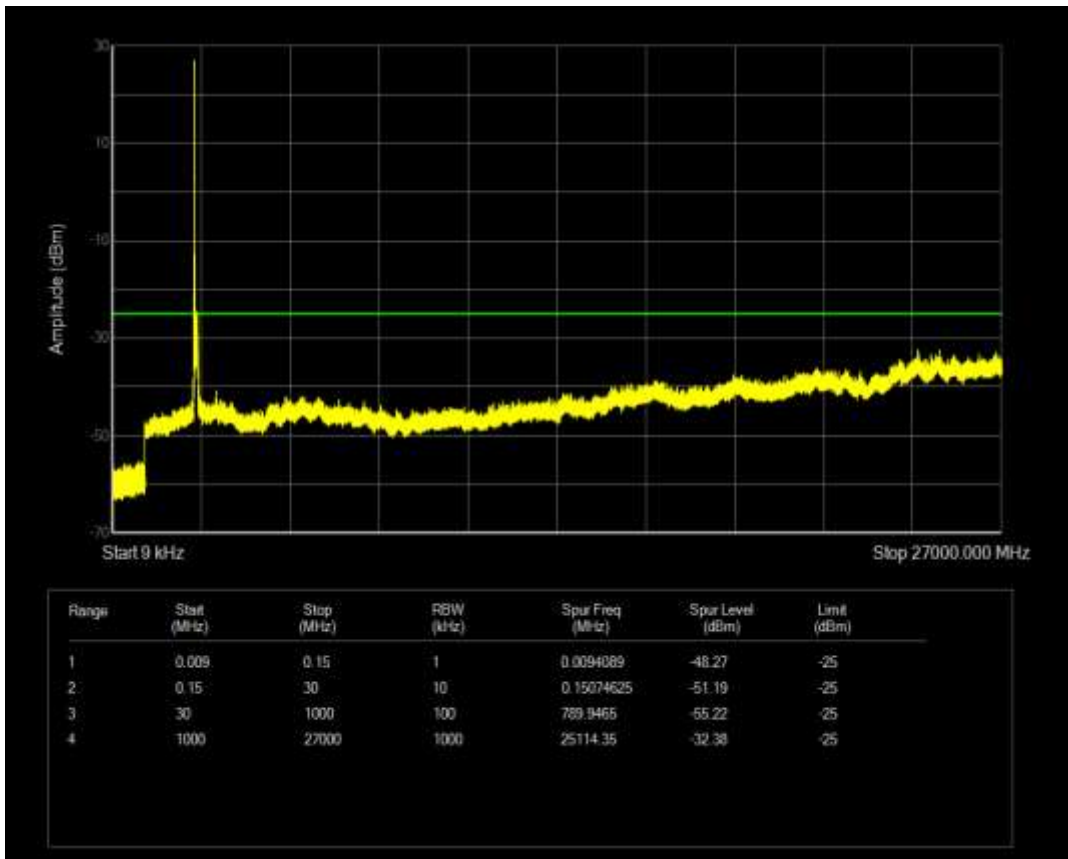

n41 SCS=30kHz CP_QPSK BW=100MHz Channel=509202 RB=1@272