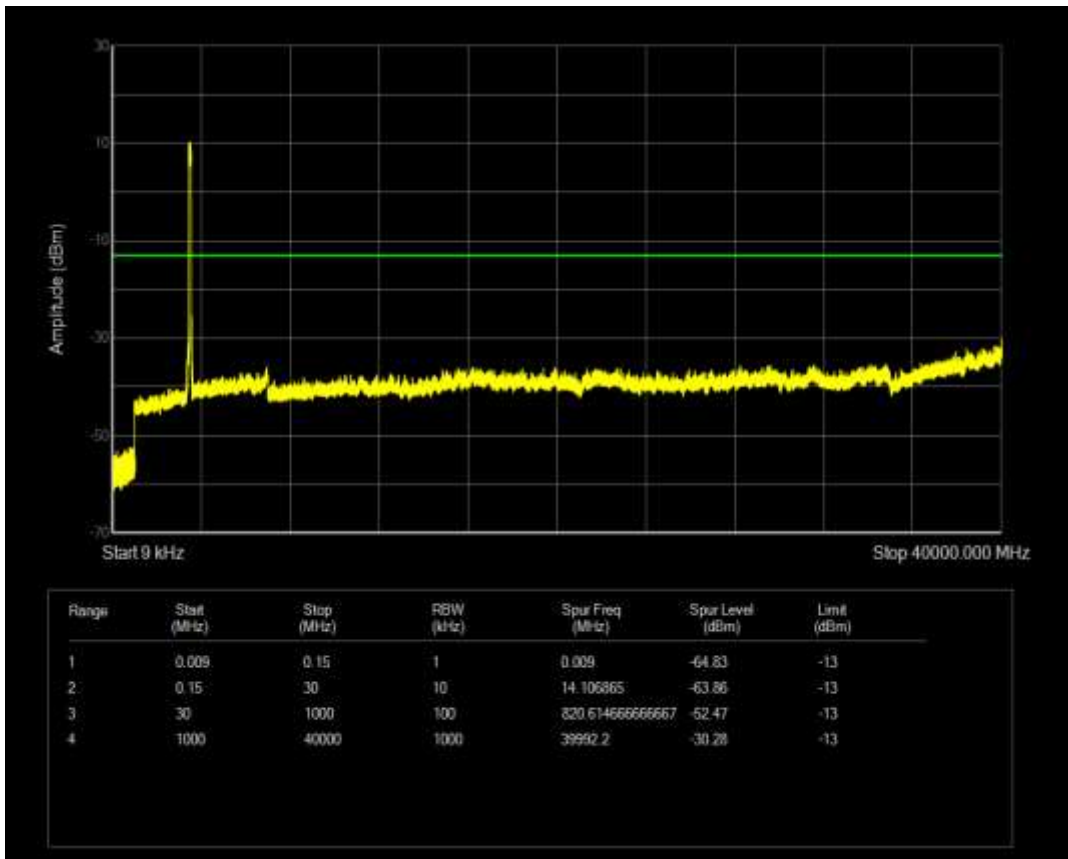

n77(3450-3550) SCS=30kHz CP\_QPSK BW=100MHz Channel=633332 RB=1@0

n77(3450-3550) SCS=30kHz CP\_QPSK BW=100MHz Channel=633332 RB=1@272

n77(3450-3550) SCS=30kHz CP\_QPSK BW=100MHz Channel=633332 RB=273@0

n77(3450-3550) SCS=30kHz CP\_QPSK BW=100MHz Channel=633334 RB=1@0