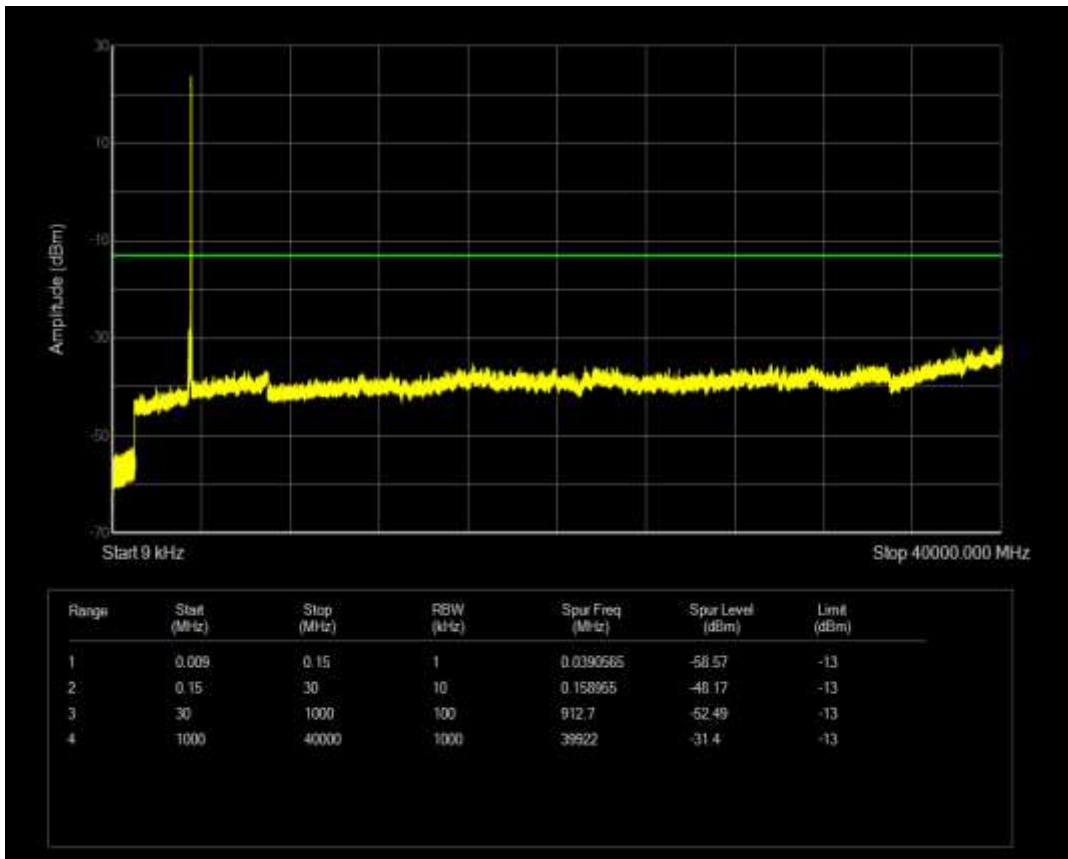

n77(3450-3550) SCS=30kHz CP_QPSK BW=100MHz Channel=633334 RB=273@0