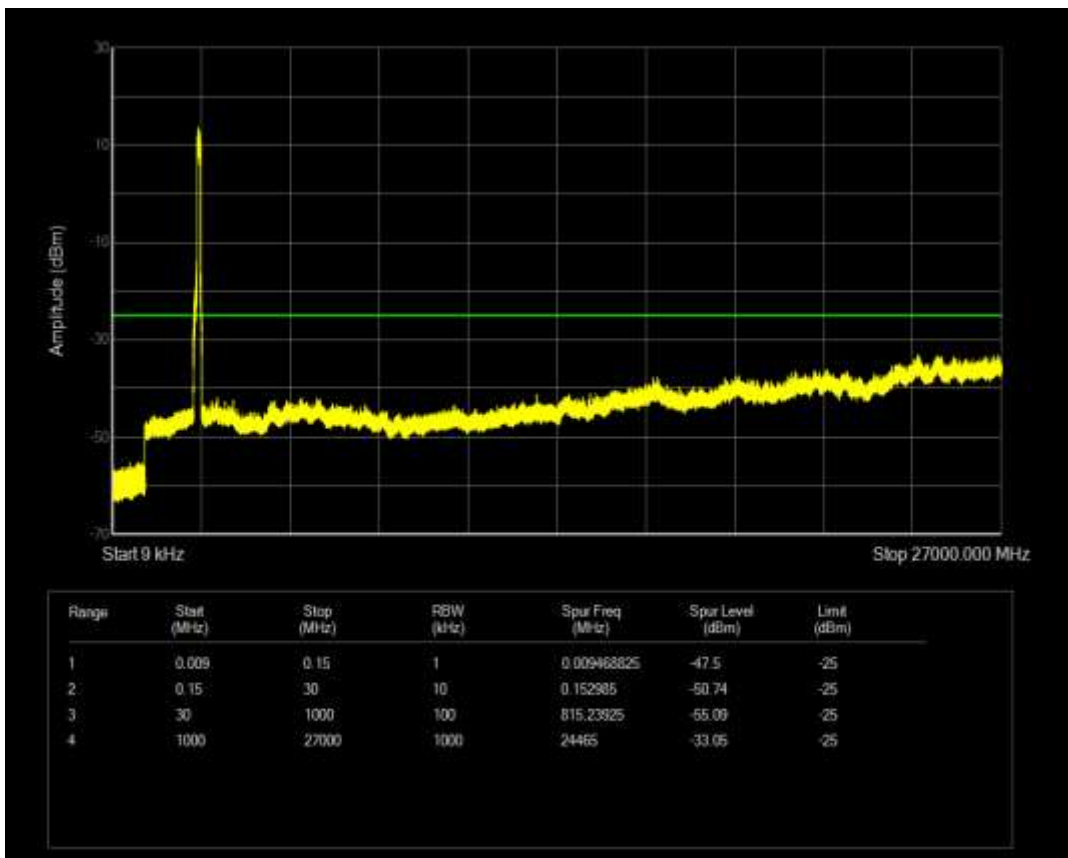

n41 SCS=30kHz CP\_QPSK BW=100MHz Channel=509202 RB=273@0

n41 SCS=30kHz CP\_QPSK BW=100MHz Channel=528000 RB=1@0

n41 SCS=30kHz CP\_QPSK BW=100MHz Channel=528000 RB=1@272

n41 SCS=30kHz CP\_QPSK BW=100MHz Channel=528000 RB=273@0