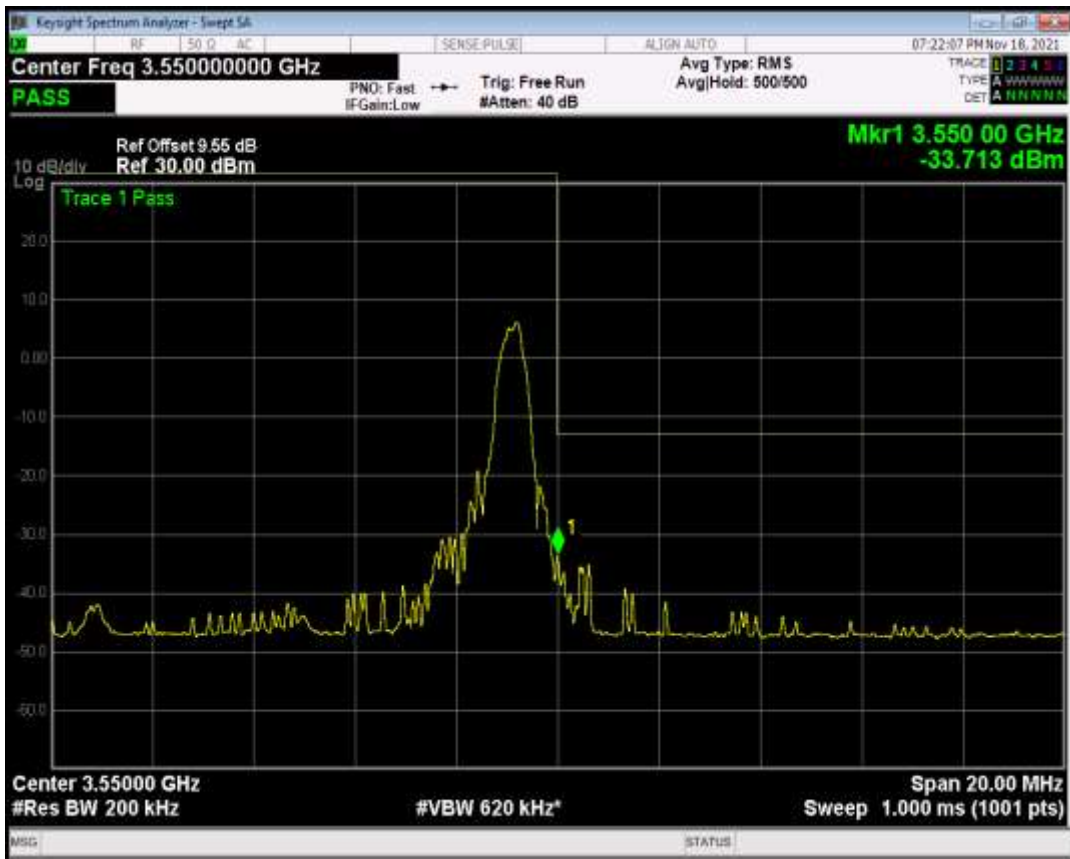

n77(3450-3550) SCS=30kHz CP\_QPSK BW=10MHz Channel=630334 RB=1@23

n77(3450-3550) SCS=30kHz CP\_QPSK BW=10MHz Channel=630334 RB=24@0

n77(3450-3550) SCS=30kHz CP\_QPSK BW=10MHz Channel=636332 RB=1@0

n77(3450-3550) SCS=30kHz CP\_QPSK BW=10MHz Channel=636332 RB=1@23