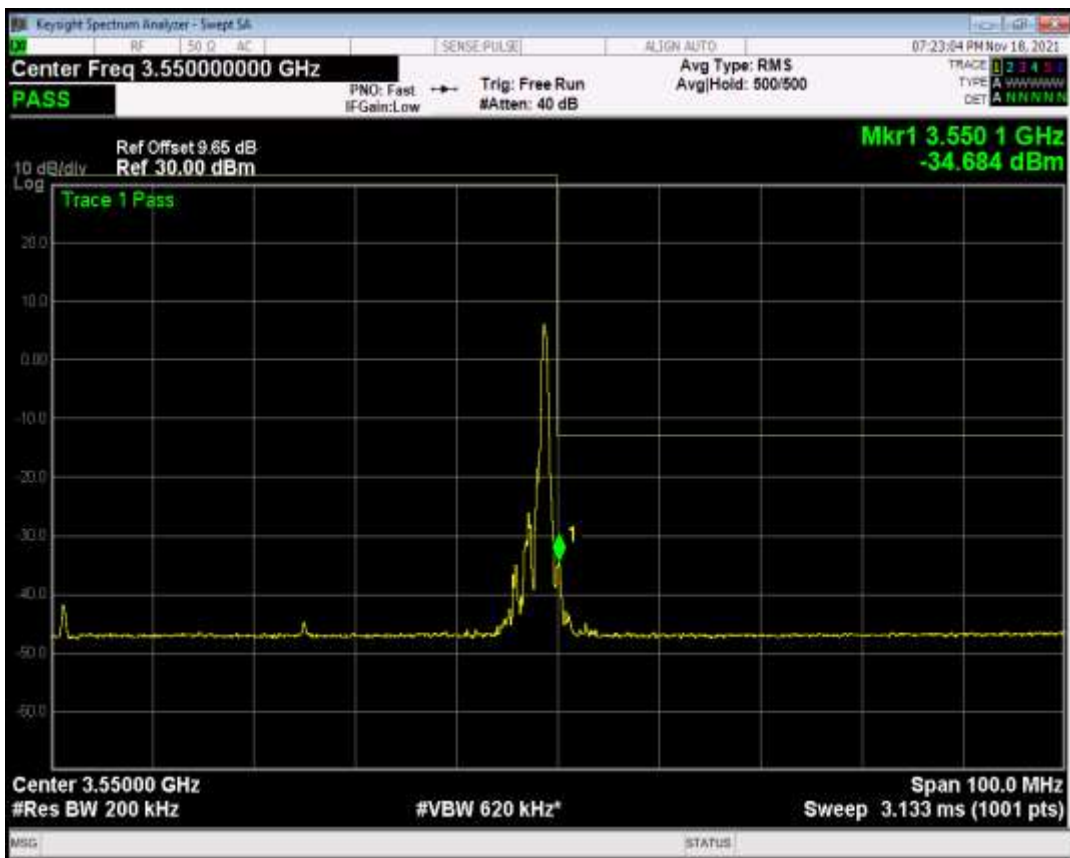

n77(3450-3550) SCS=30kHz CP_QPSK BW=50MHz Channel=635000 RB=1@132