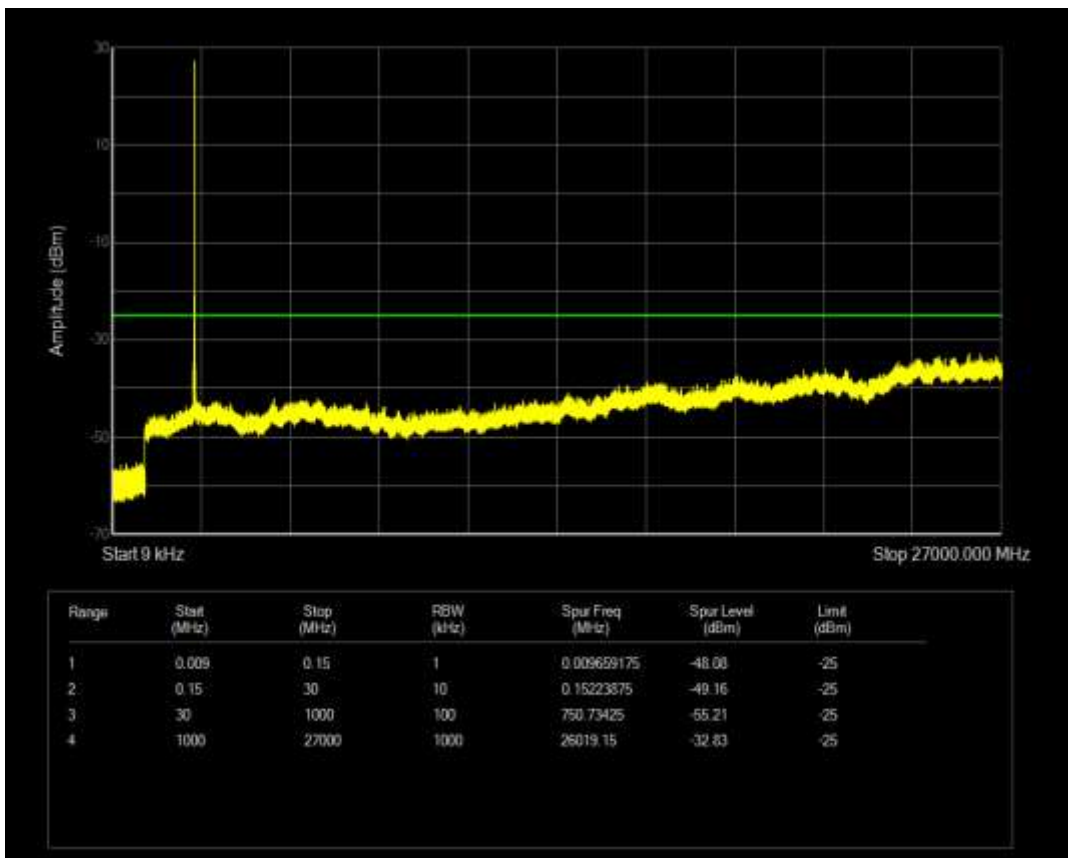

n41 SCS=30kHz CP_QPSK BW=20MHz Channel=501204 RB=51@0