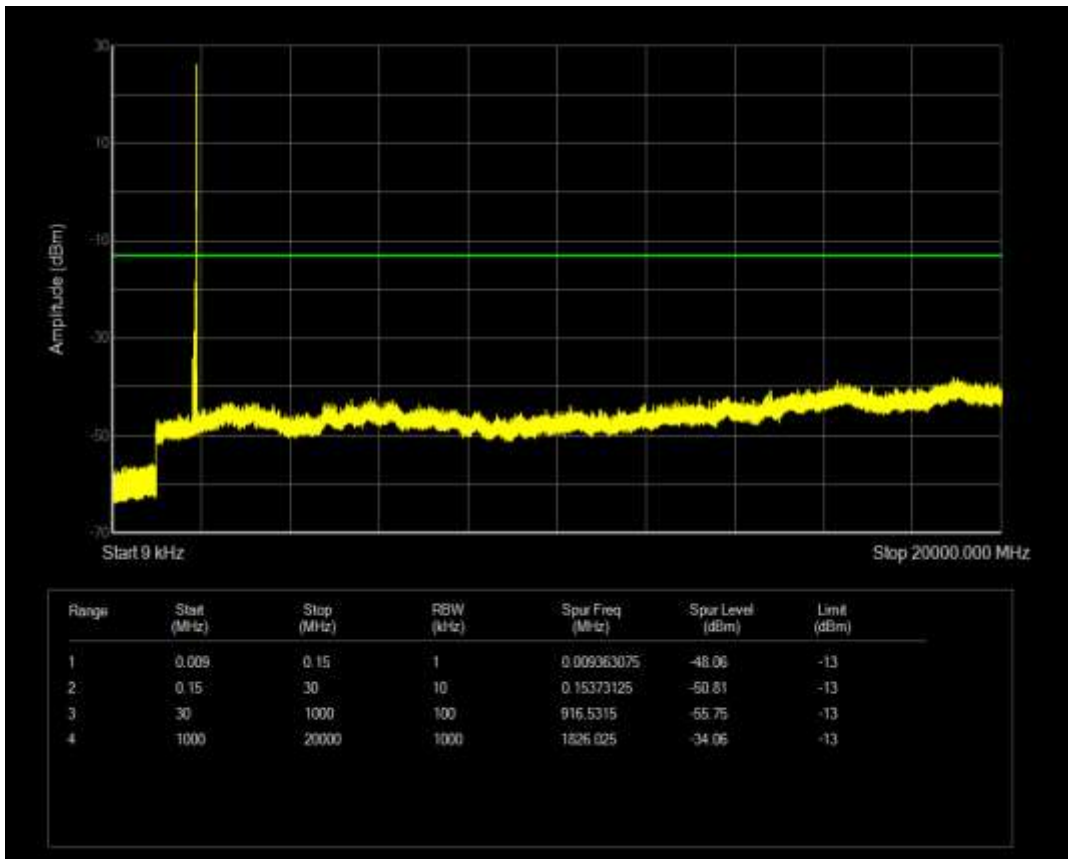

n2 SCS=15kHz CP_QPSK BW=5MHz Channel=381500 RB=25@0