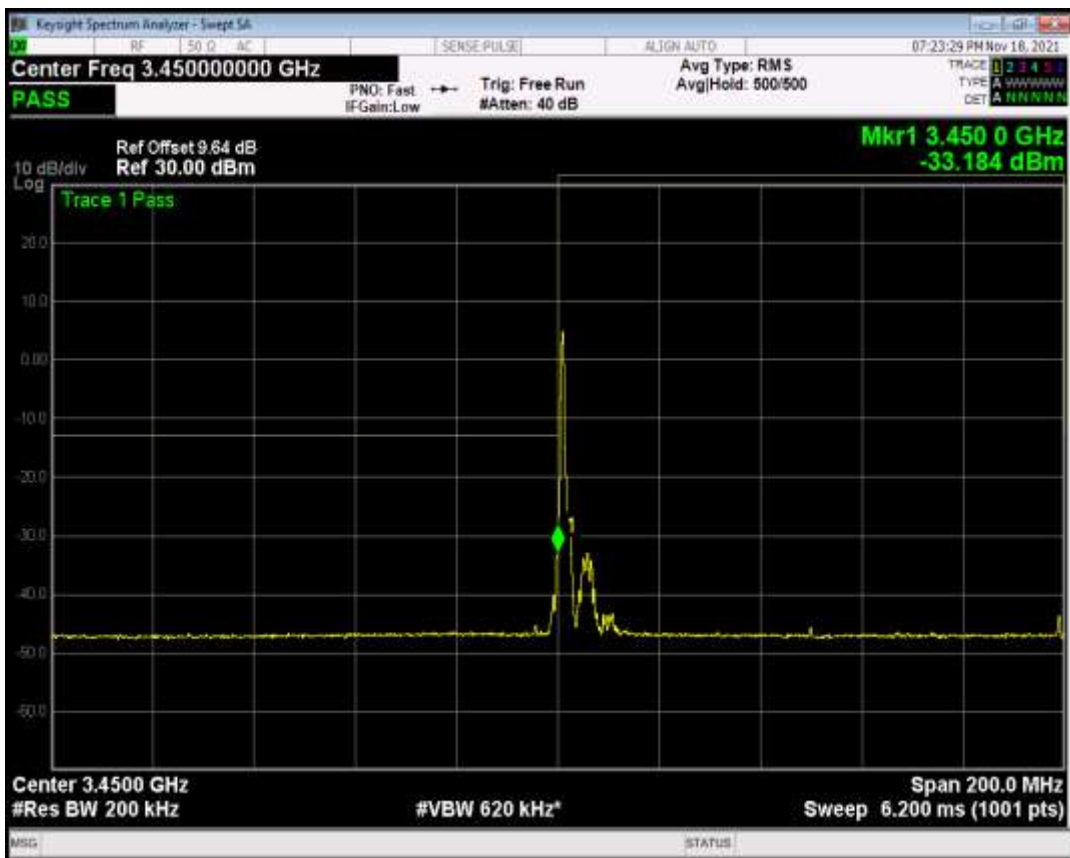

n77(3450-3550) SCS=30kHz CP_QPSK BW=100MHz Channel=633334 RB=1@0