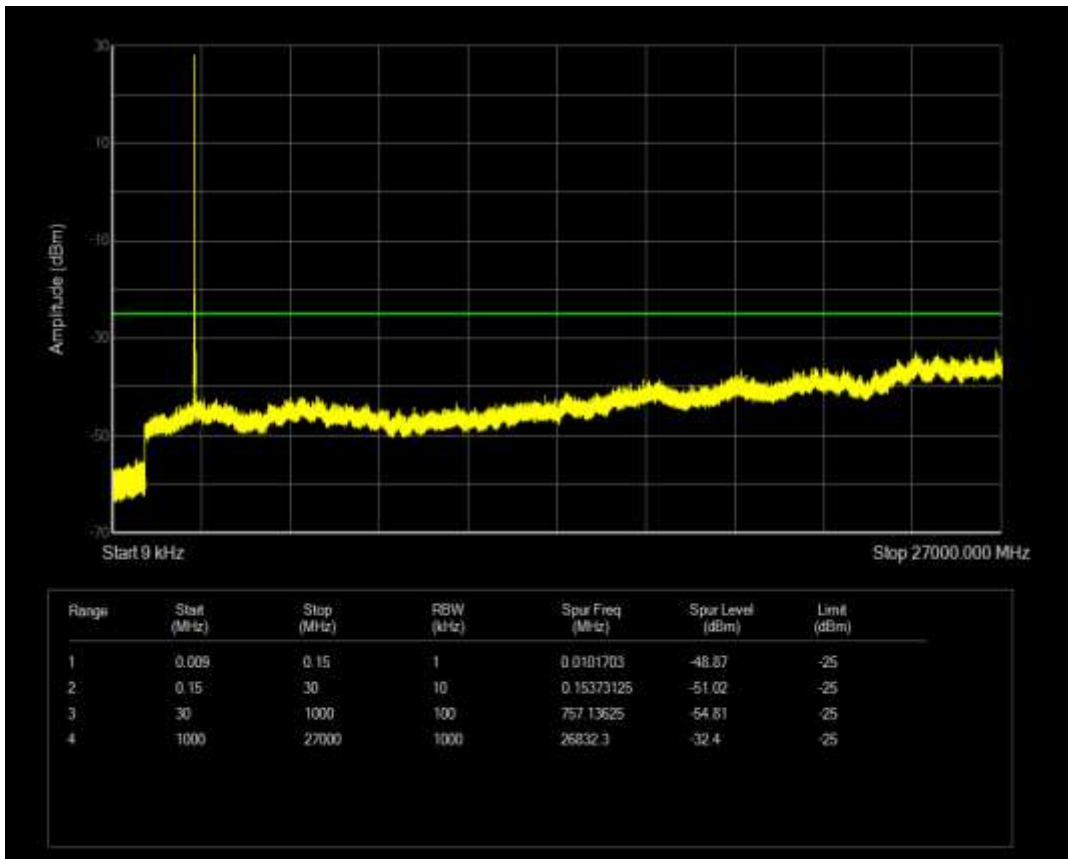

n41 SCS=30kHz CP_QPSK BW=20MHz Channel=501204 RB=1@50