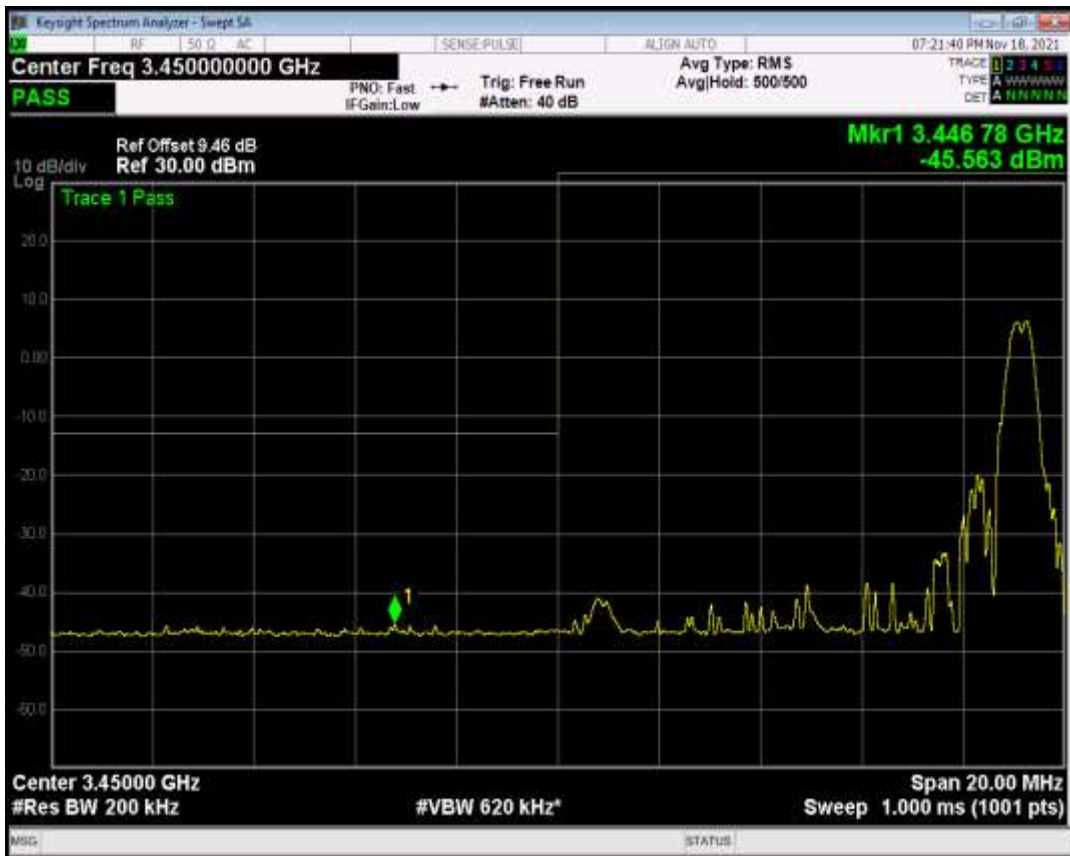

n77(3450-3550) SCS=30kHz CP_QPSK BW=10MHz Channel=630334 RB=1@23