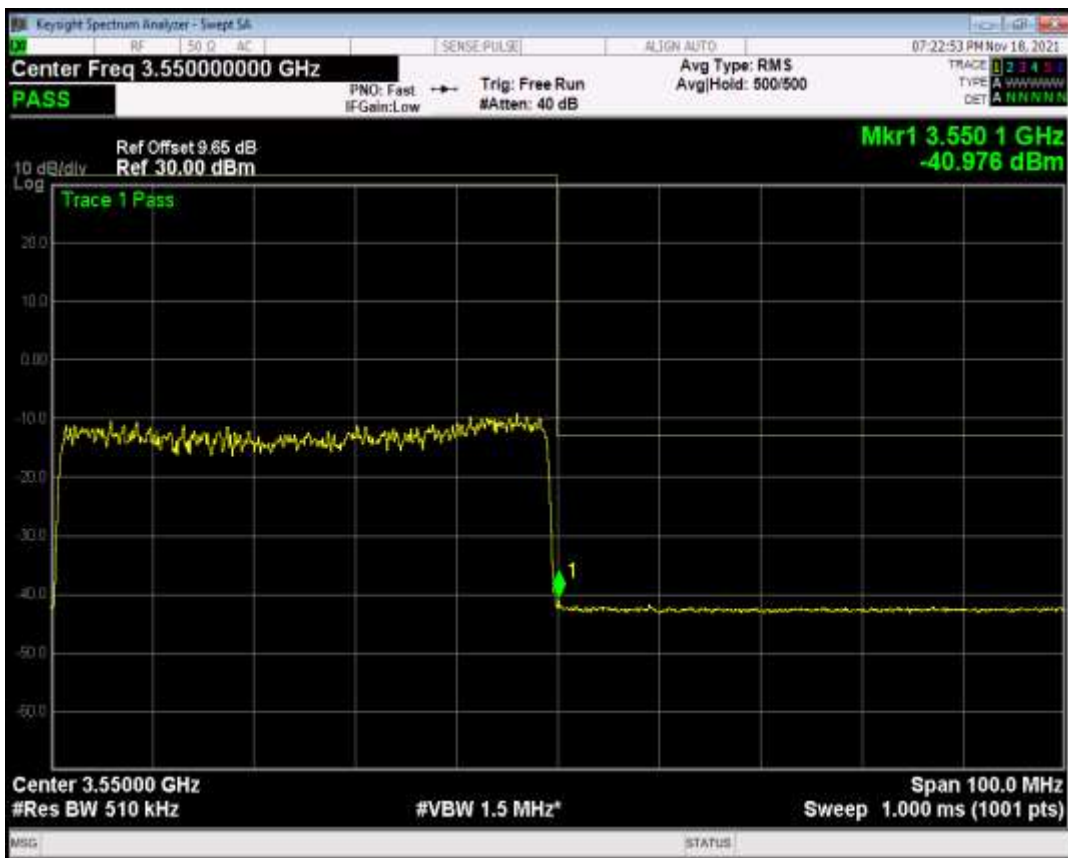

n77(3450-3550) SCS=30kHz CP_QPSK BW=50MHz Channel=635000 RB=133@0