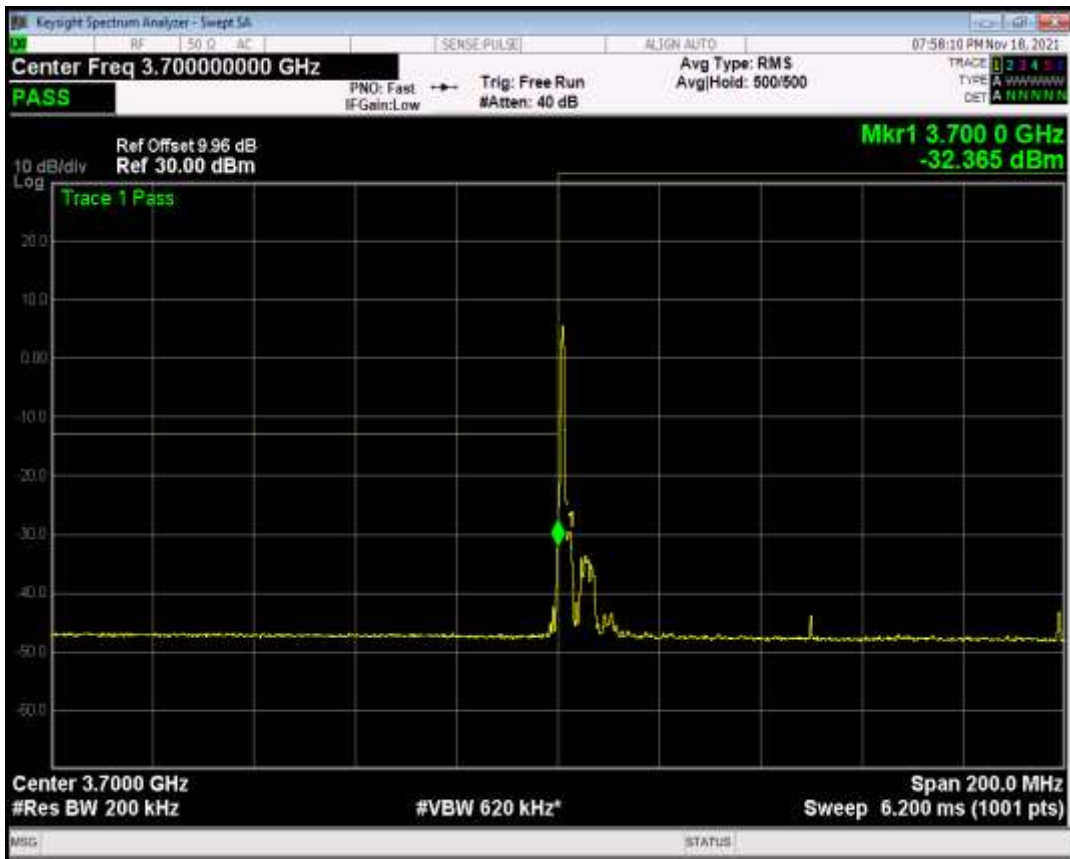

n77(3450-3550) SCS=30kHz CP\_QPSK BW=50MHz Channel=635000 RB=133@0

n77(3450-3550) SCS=30kHz CP\_QPSK BW=50MHz Channel=635000 RB=1@0

n77(3450-3550) SCS=30kHz CP\_QPSK BW=50MHz Channel=635000 RB=1@132

n77(3700-3980) SCS=30kHz CP\_QPSK BW=100MHz Channel=650000 RB=1@0