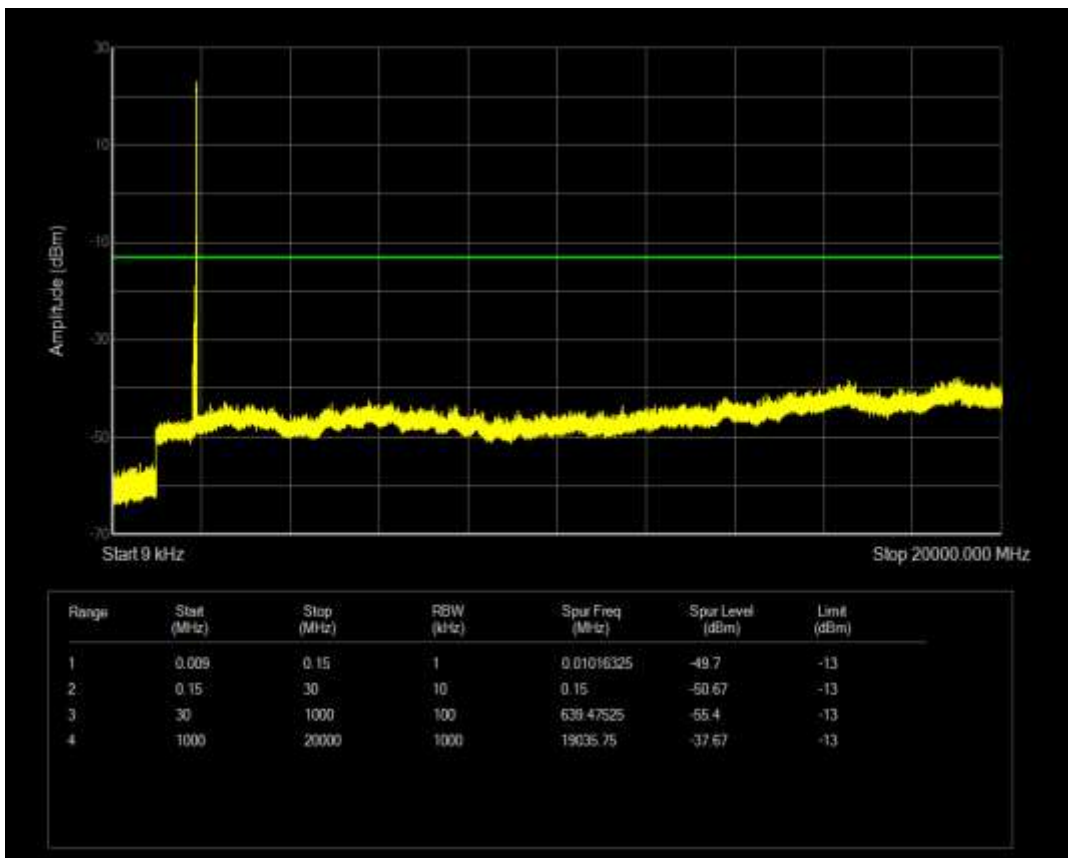

n41 SCS=30kHz CP_QPSK BW=100MHz Channel=509202 RB=1@0