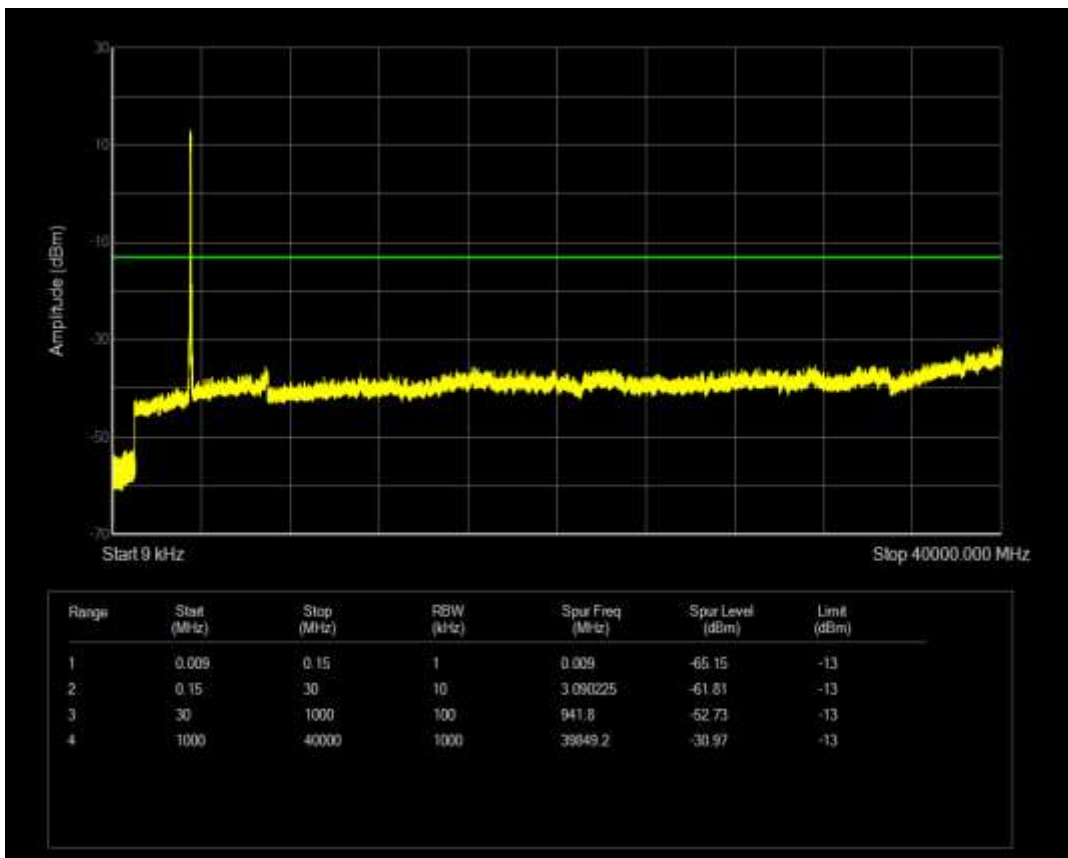

n77(3450-3550) SCS=30kHz CP\_QPSK BW=50MHz Channel=631668 RB=133@0

n77(3450-3550) SCS=30kHz CP\_QPSK BW=50MHz Channel=631668 RB=1@0

n77(3450-3550) SCS=30kHz CP\_QPSK BW=50MHz Channel=631668 RB=1@132

n77(3450-3550) SCS=30kHz CP\_QPSK BW=50MHz Channel=635000 RB=133@0