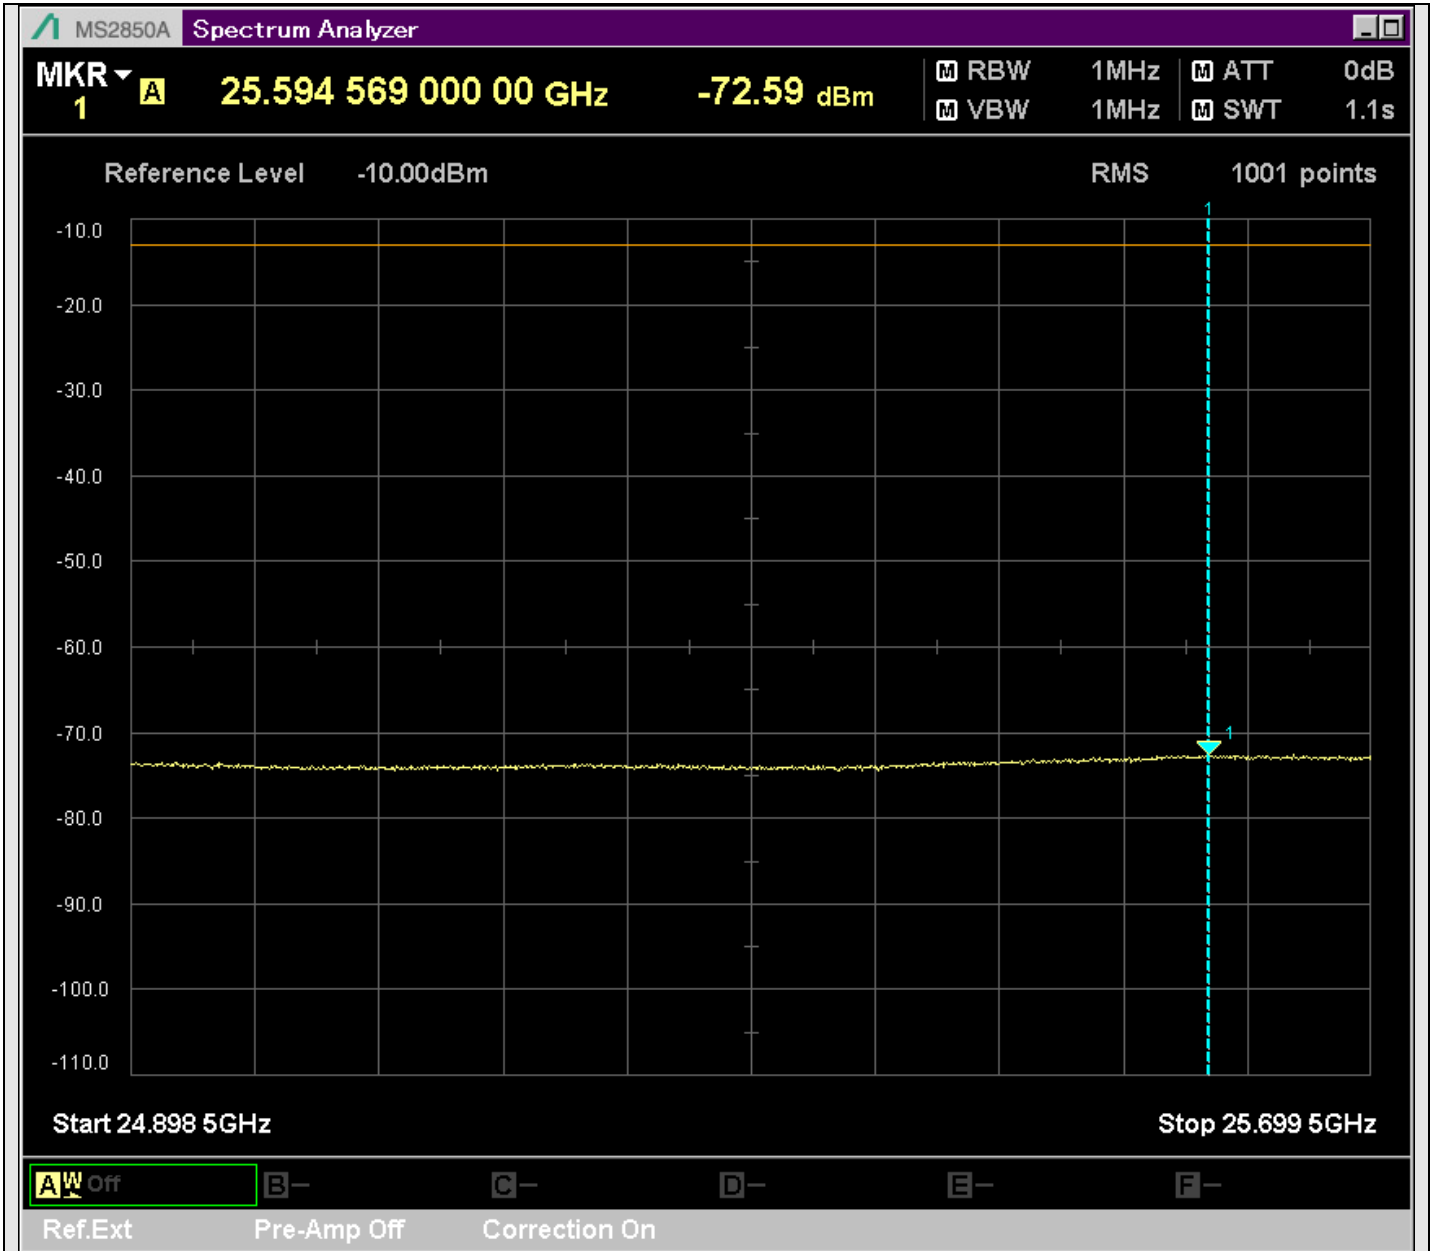

n7_25MHz_15kHz_526500_CP-OFDM
QPSK_Edge_1RB_Right_SA(24898MHz-25700MHz_1MHz)@25594.569MHz