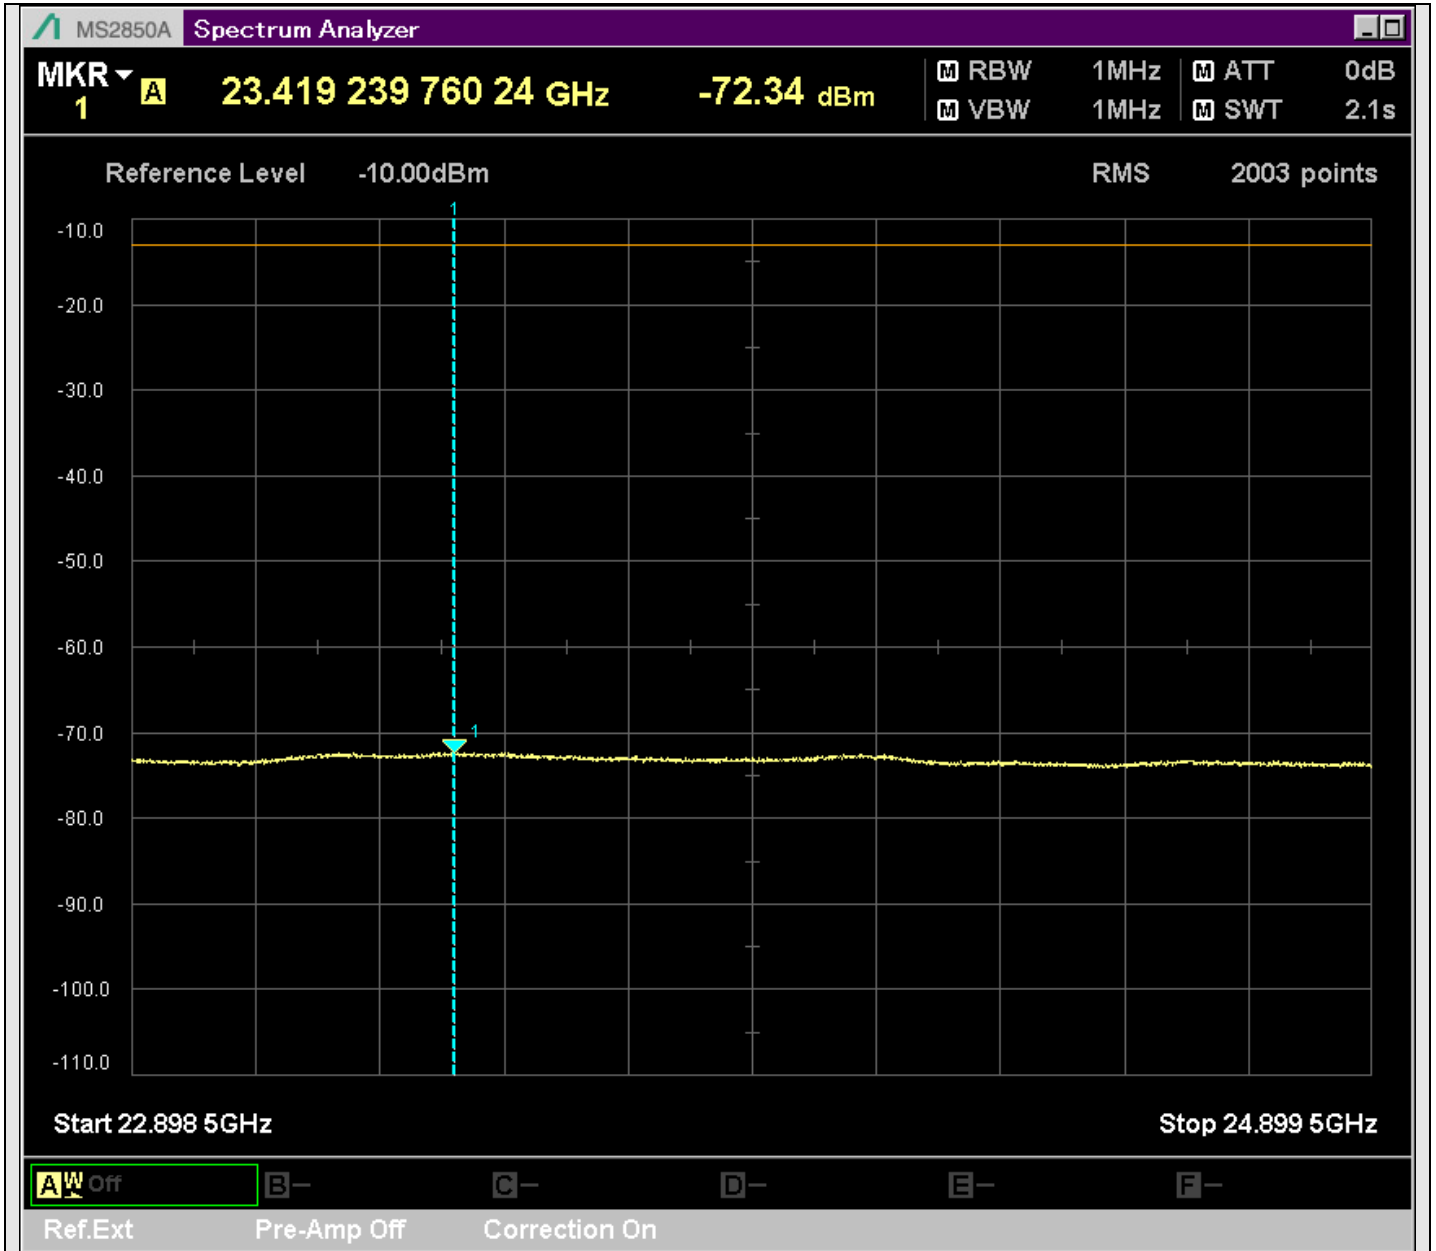

n7_5MHz_15kHz_531000_CP-OFDM
QPSK_Edge_1RB_Right_SA(22898MHz-24900MHz_1MHz)@23419.240MHz