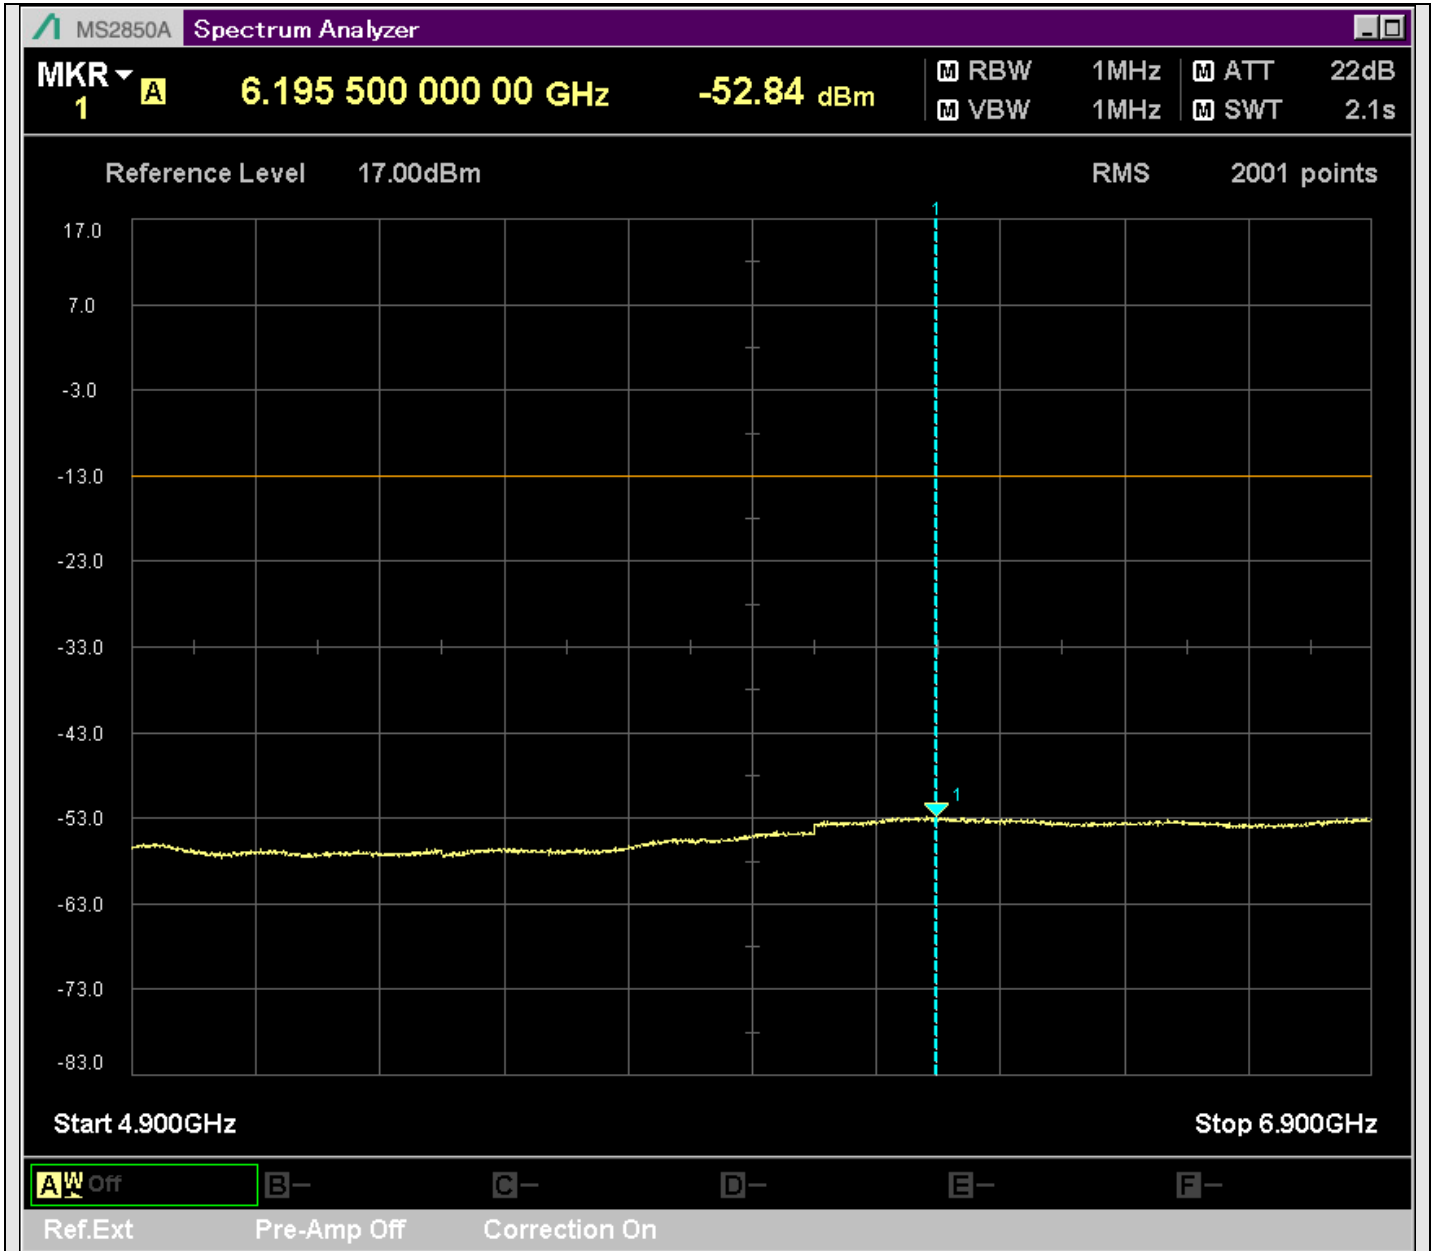

n7\_5MHz\_15kHz\_524500\_CP-OFDM  
QPSK\_Edge\_1RB\_Right\_SA(4798MHz-4901MHz\_1MHz)@4897.032MHz

n7\_5MHz\_15kHz\_524500\_CP-OFDM  
QPSK\_Edge\_1RB\_Right\_SA(4899MHz-6900MHz\_1MHz)@6195.500MHz

n7\_5MHz\_15kHz\_524500\_CP-OFDM  
QPSK\_Edge\_1RB\_Right\_SA(6898MHz-8900MHz\_1MHz)@7514.192MHz