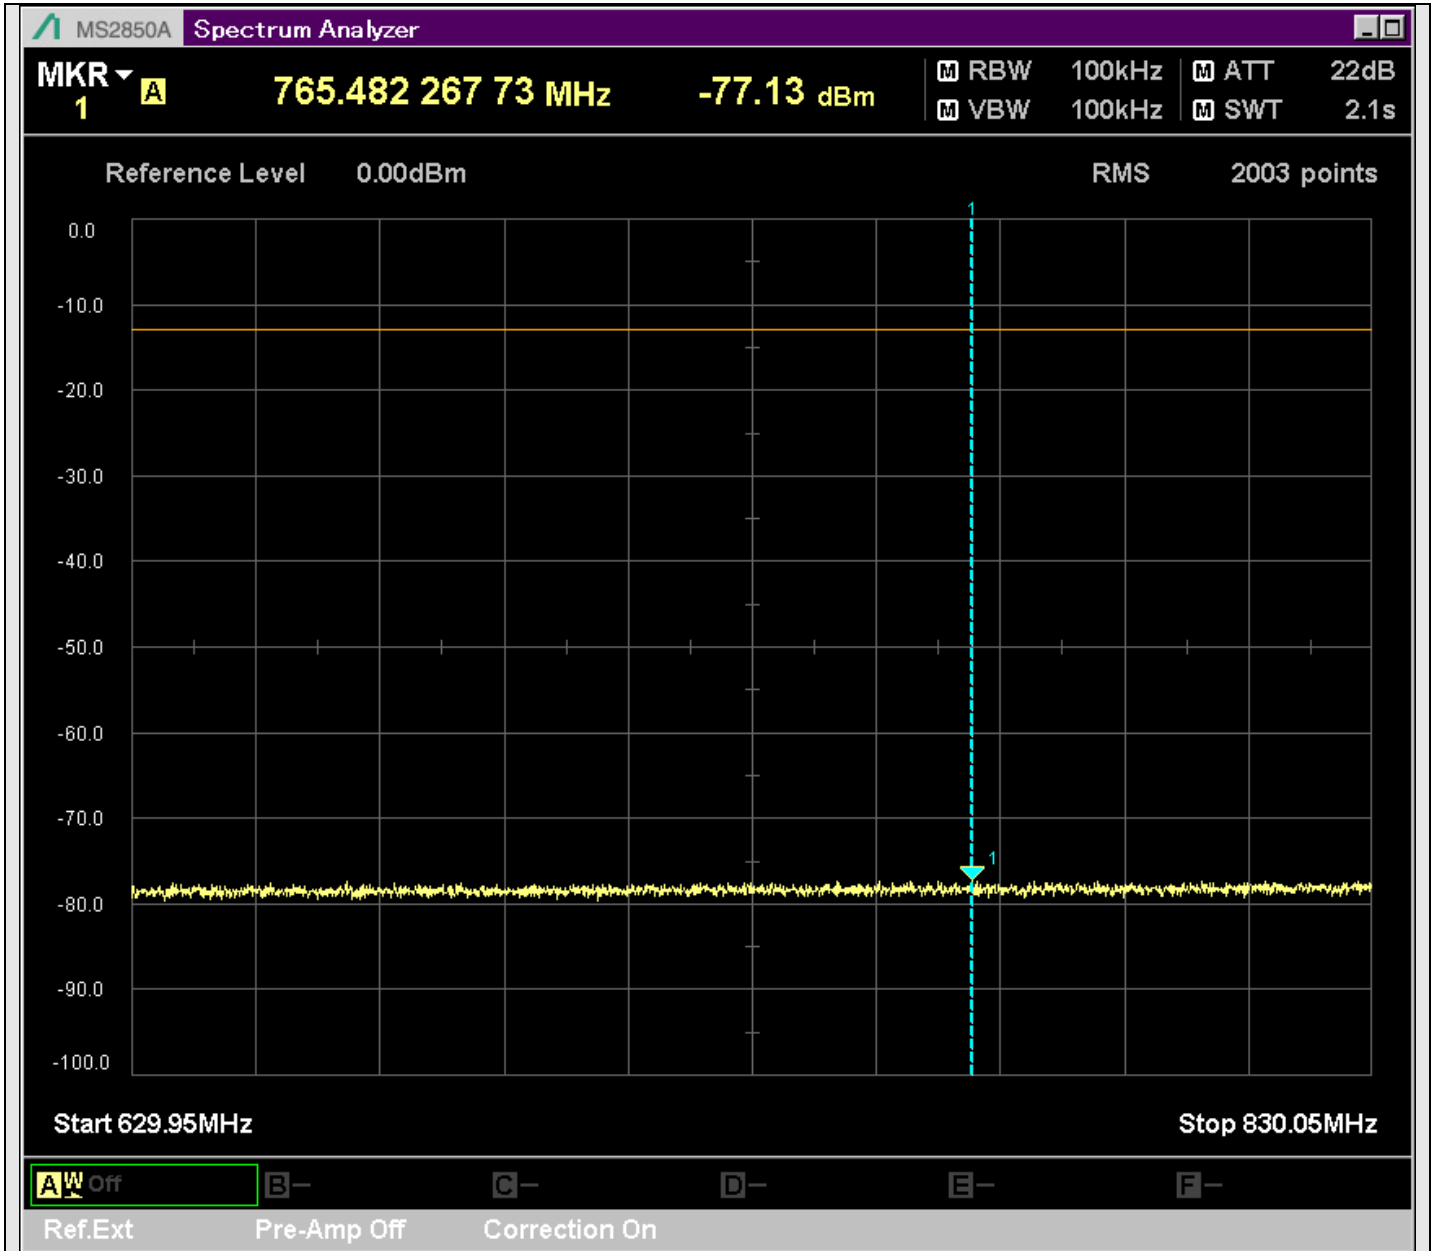

n7_5MHz_15kHz_537500_CP-OFDM
QPSK_Edge_1RB_Right_SA(629.9MHz-830.1MHz_100kHz)@765.482MHz