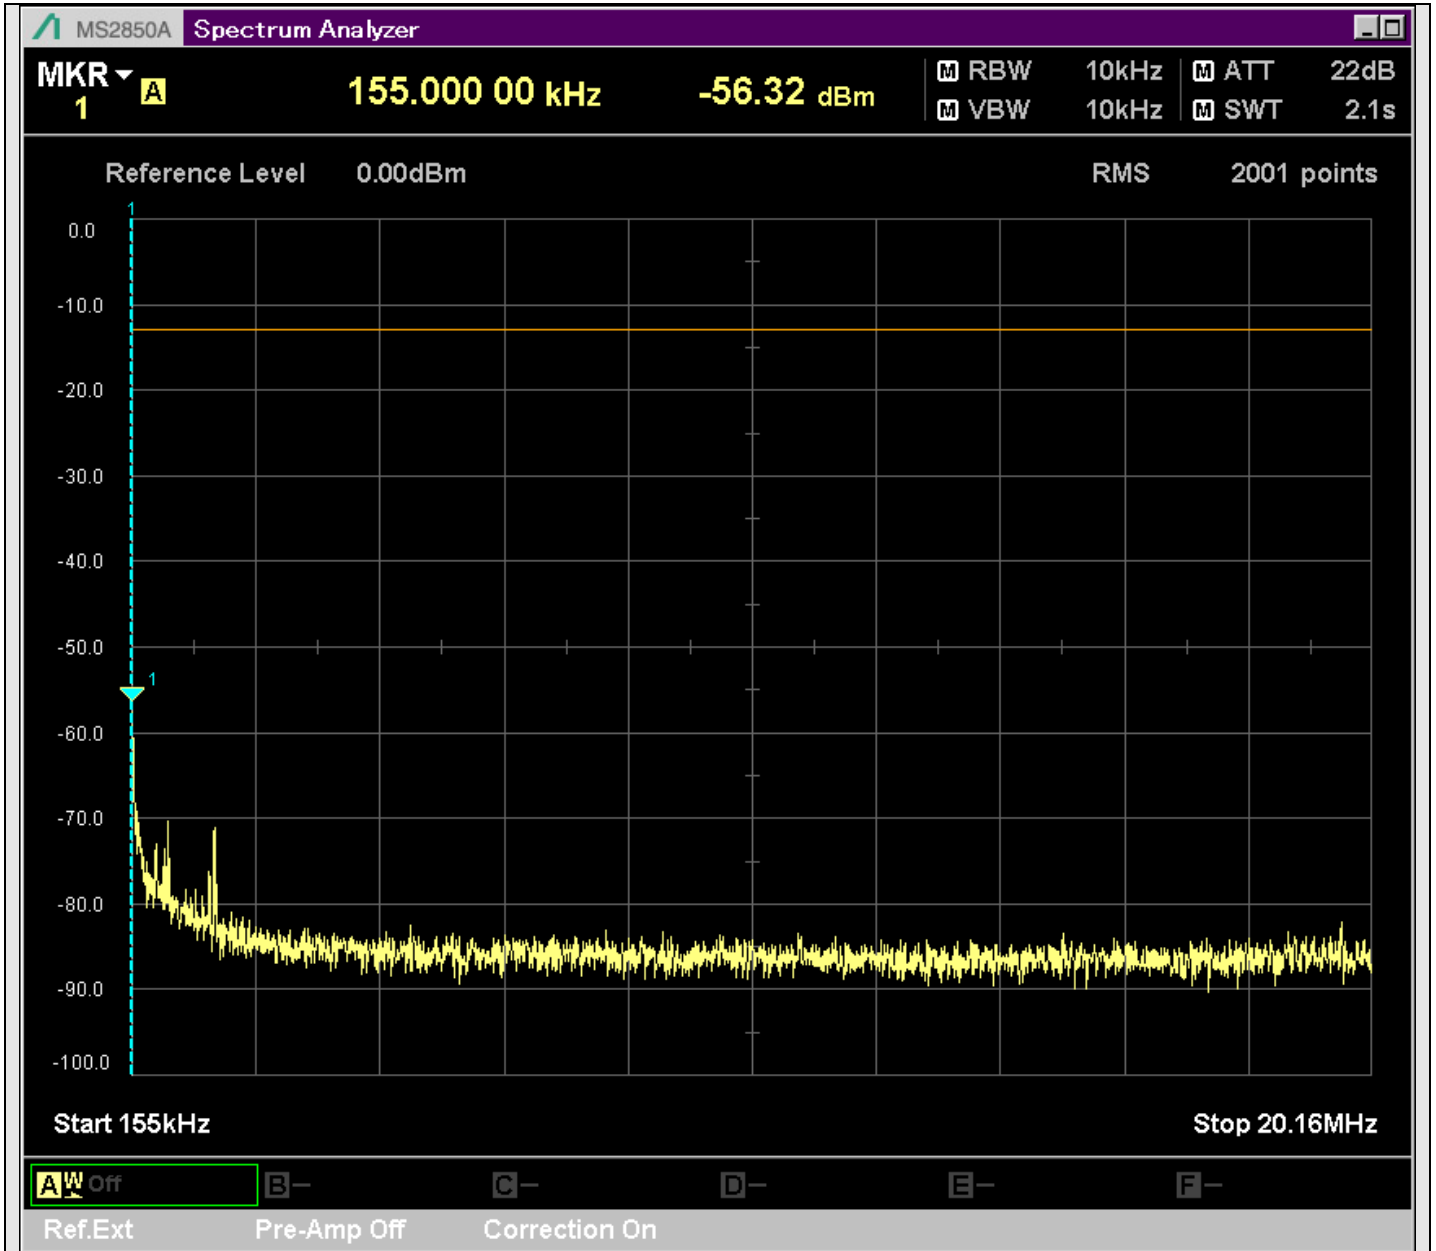

n7_25MHz_15kHz_526500_CP-OFDM
QPSK_Edge_1RB_Left_SA(0.15MHz-20.16MHz_10kHz)@0.155MHz