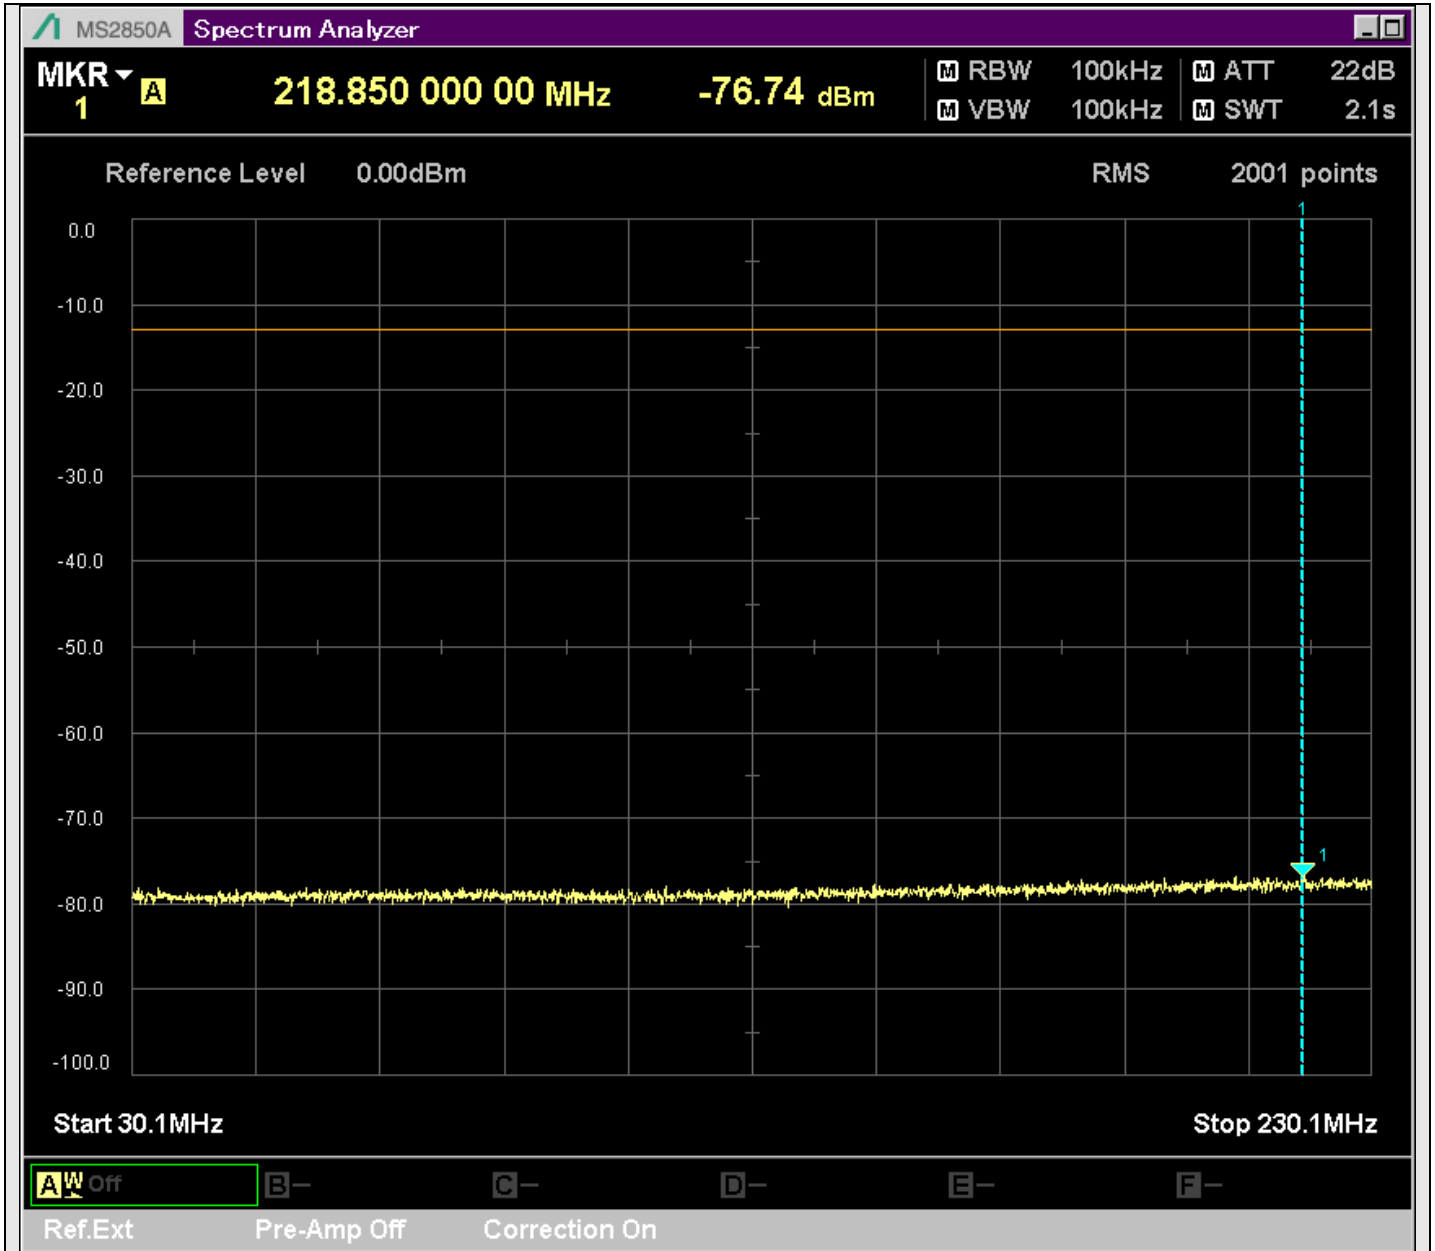

n7_25MHz_15kHz_526500_CP-OFDM
QPSK_Edge_1RB_Right_SA(30MHz-230.1MHz_100kHz)@218.850MHz