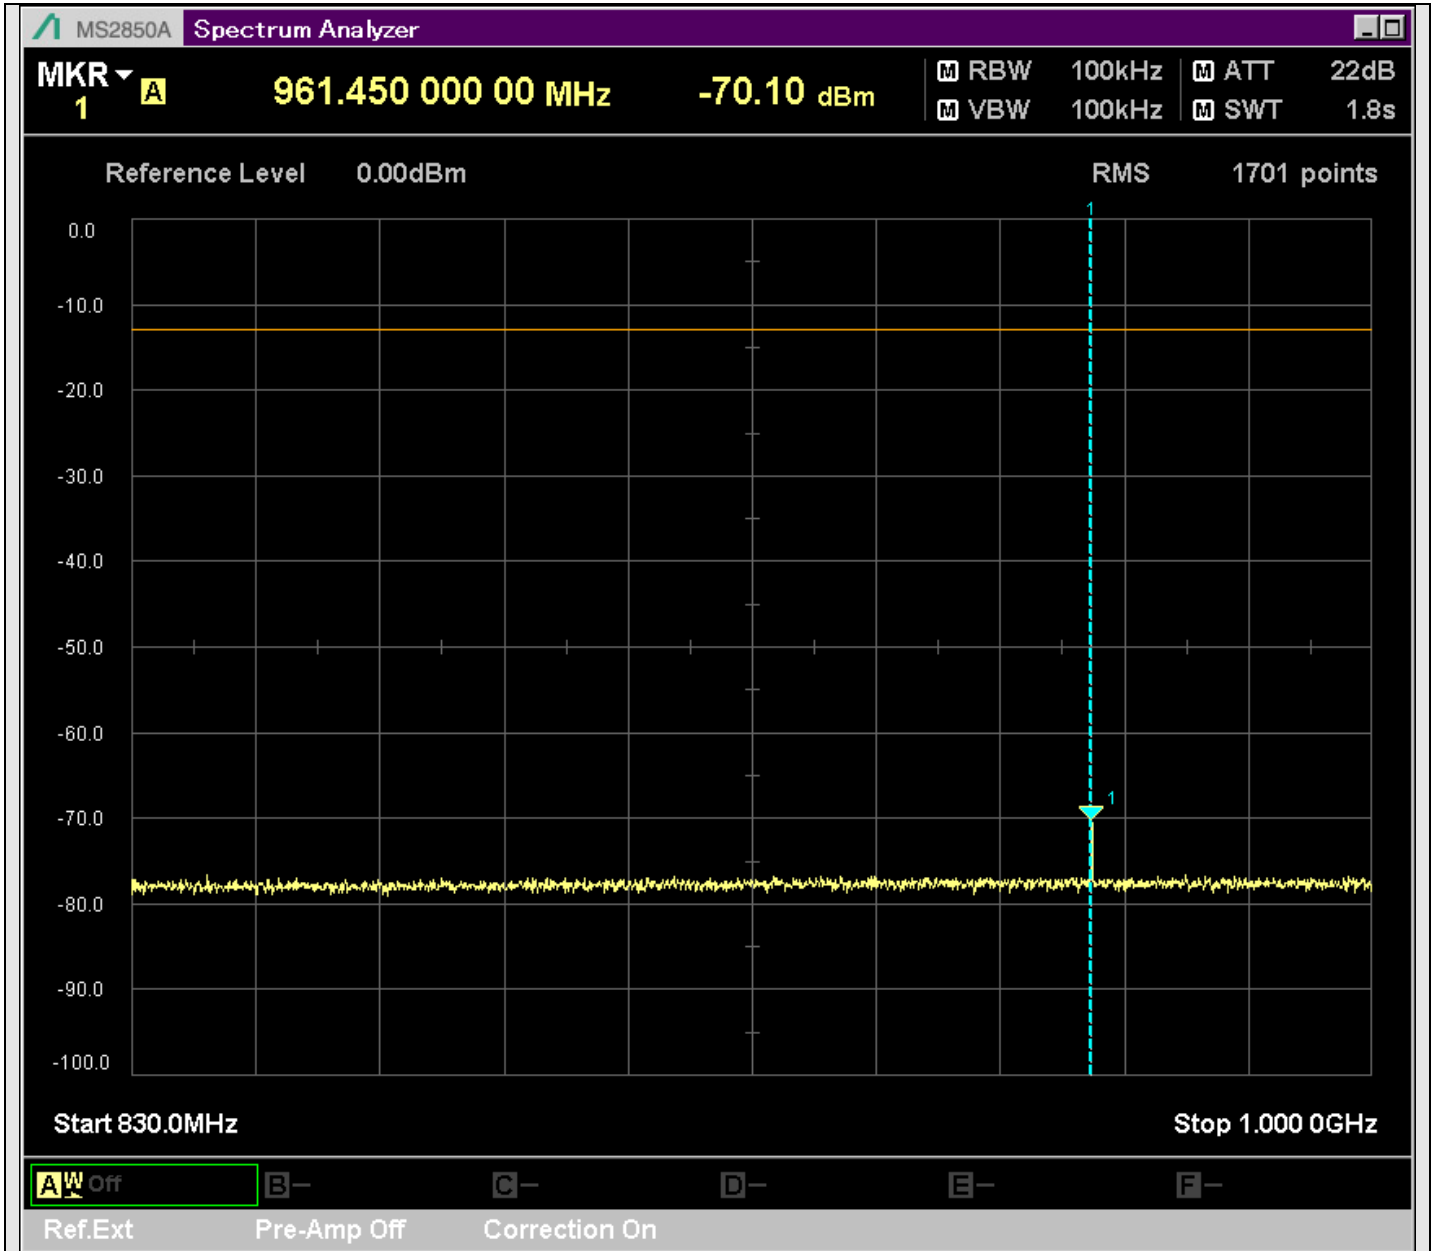

n7_5MHz_15kHz_531000_CP-OFDM
QPSK_Edge_1RB_Left_SA(829.9MHz-1000MHz_100kHz)@961.450MHz