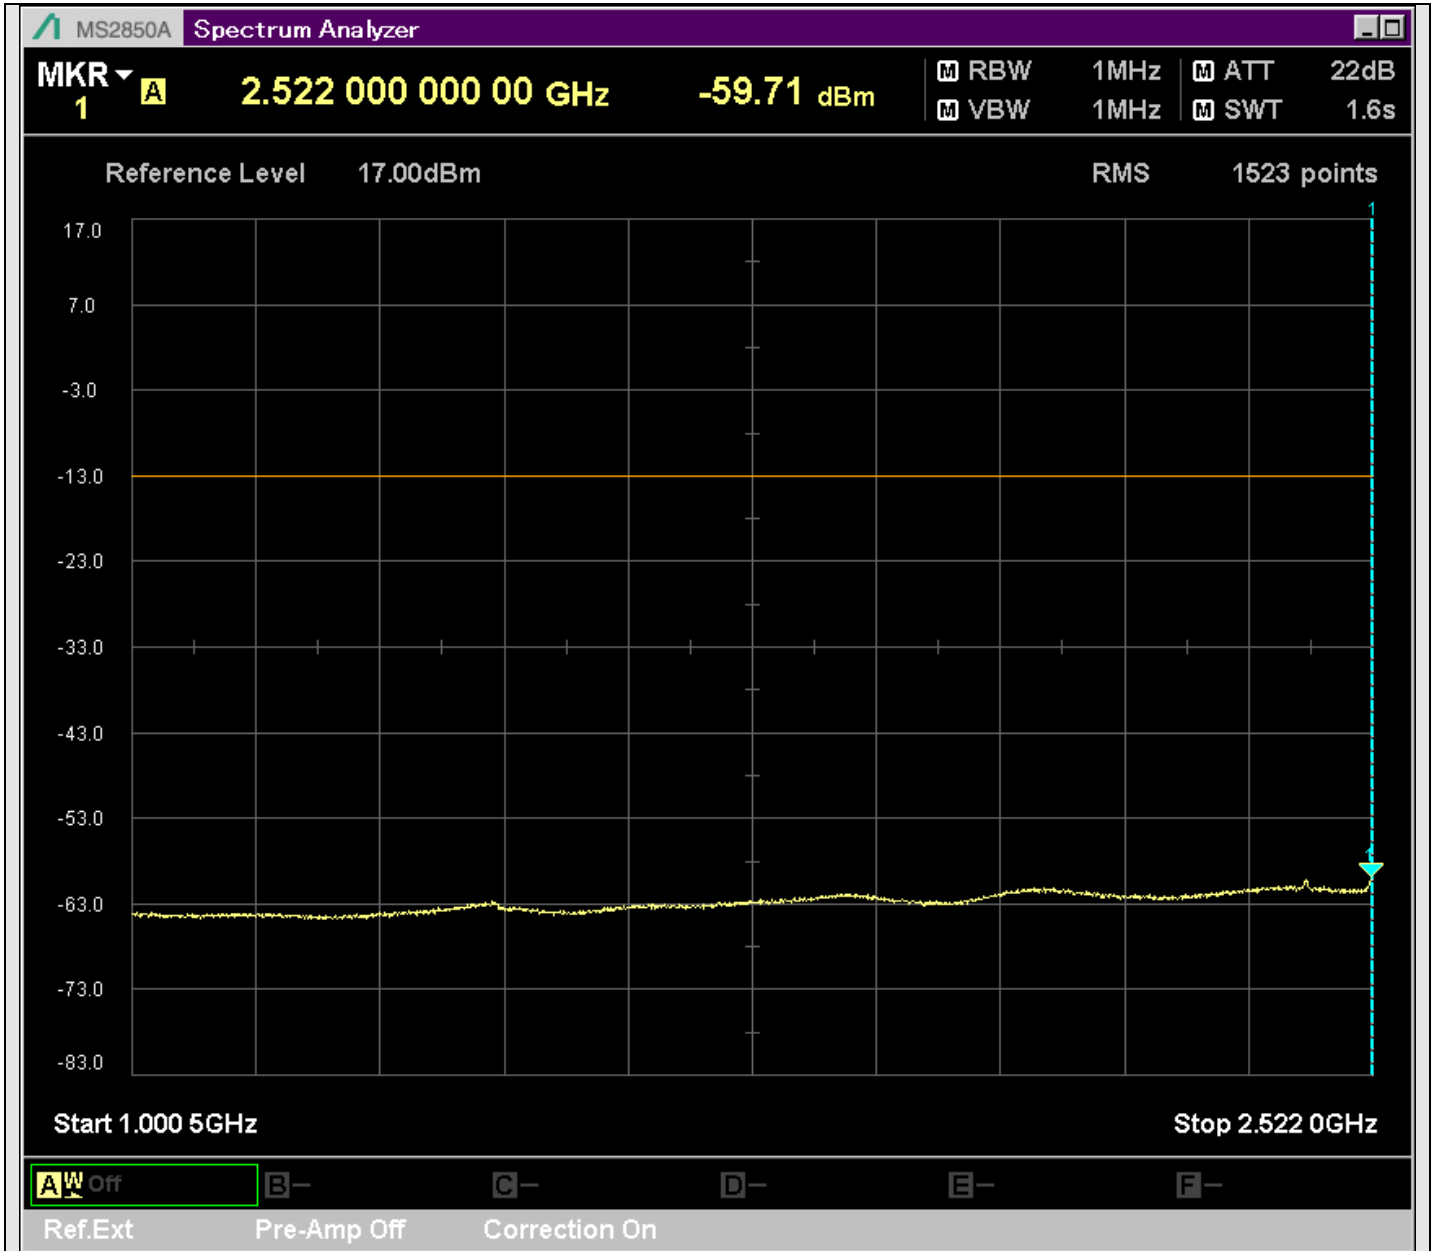

n7\_5MHz\_15kHz\_531000\_CP-OFDM  
QPSK\_Outer\_Full\_SA(229.9MHz-430.1MHz\_100kHz)@234.448MHz

n7\_5MHz\_15kHz\_531000\_CP-OFDM  
QPSK\_Outer\_Full\_SA(429.9MHz-630.1MHz\_100kHz)@568.181MHz

n7\_5MHz\_15kHz\_531000\_CP-OFDM  
QPSK\_Outer\_Full\_SA(629.9MHz-830.1MHz\_100kHz)@752.789MHz