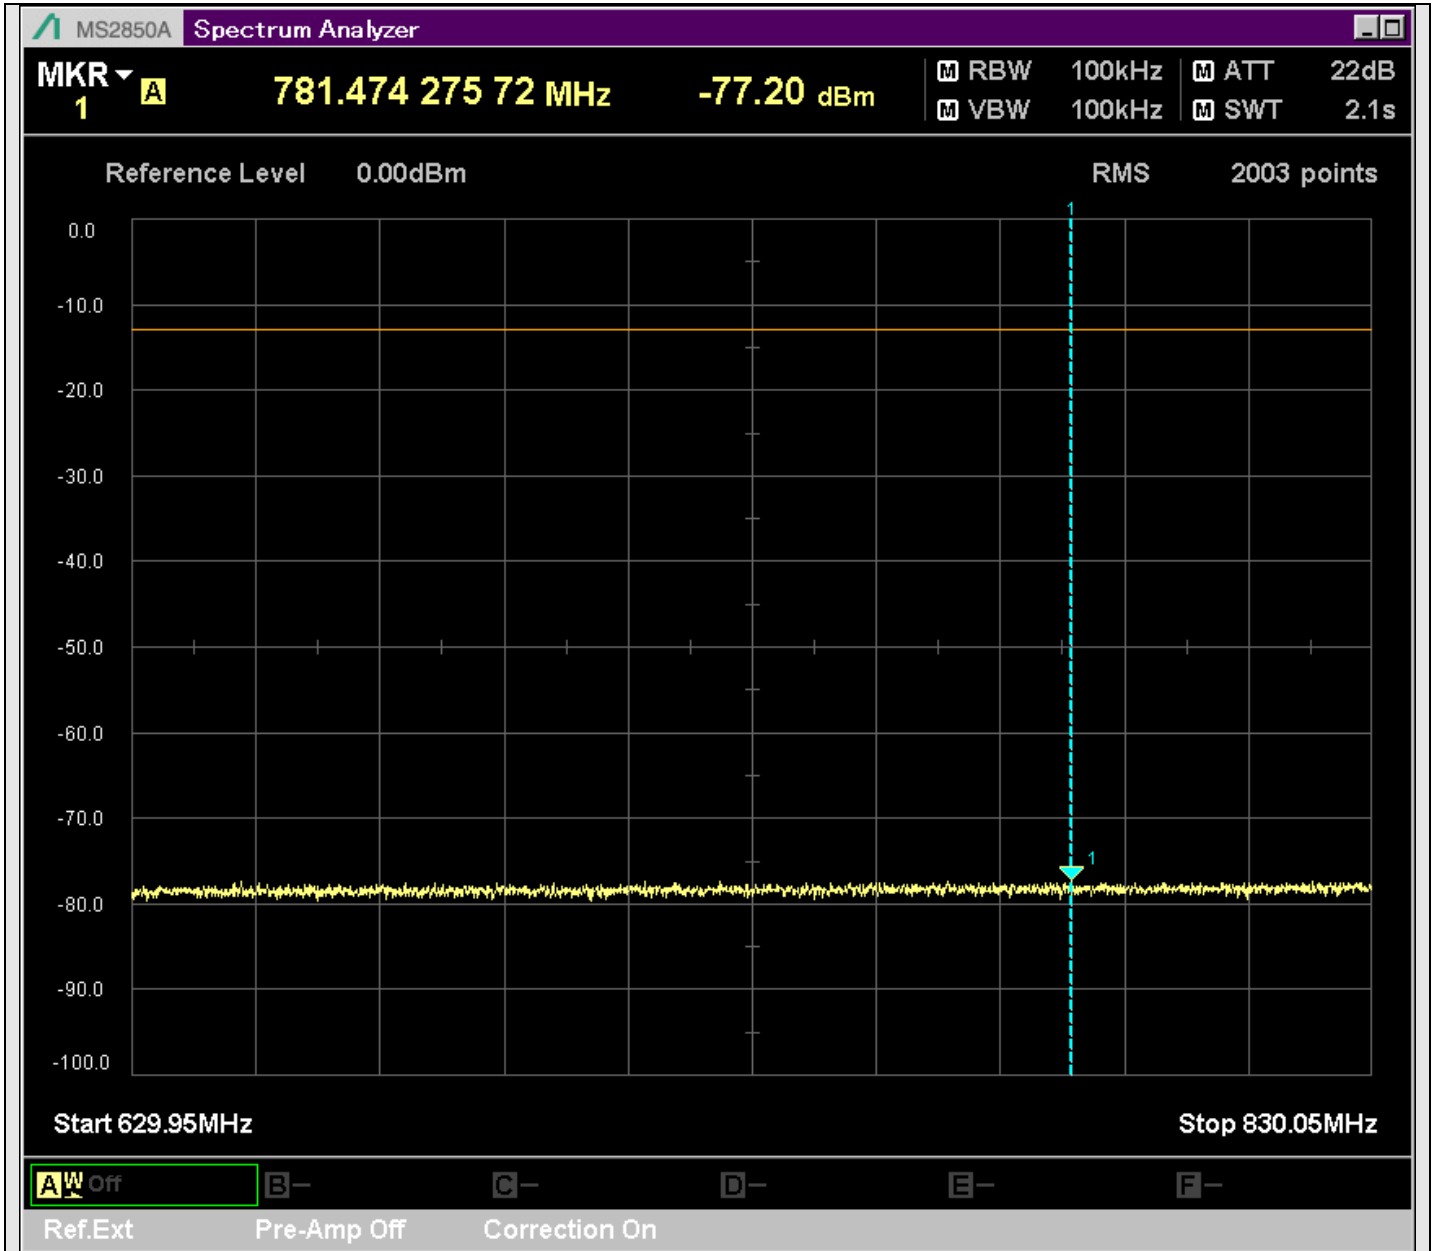

n7\_5MHz\_15kHz\_531000\_CP-OFDM  
QPSK\_Edge\_1RB\_Left\_SA(30MHz-230.1MHz\_100kHz)@215.750MHz

n7\_5MHz\_15kHz\_531000\_CP-OFDM  
QPSK\_Edge\_1RB\_Left\_SA(229.9MHz-430.1MHz\_100kHz)@281.924MHz

n7\_5MHz\_15kHz\_531000\_CP-OFDM  
QPSK\_Edge\_1RB\_Left\_SA(429.9MHz-630.1MHz\_100kHz)@496.317MHz