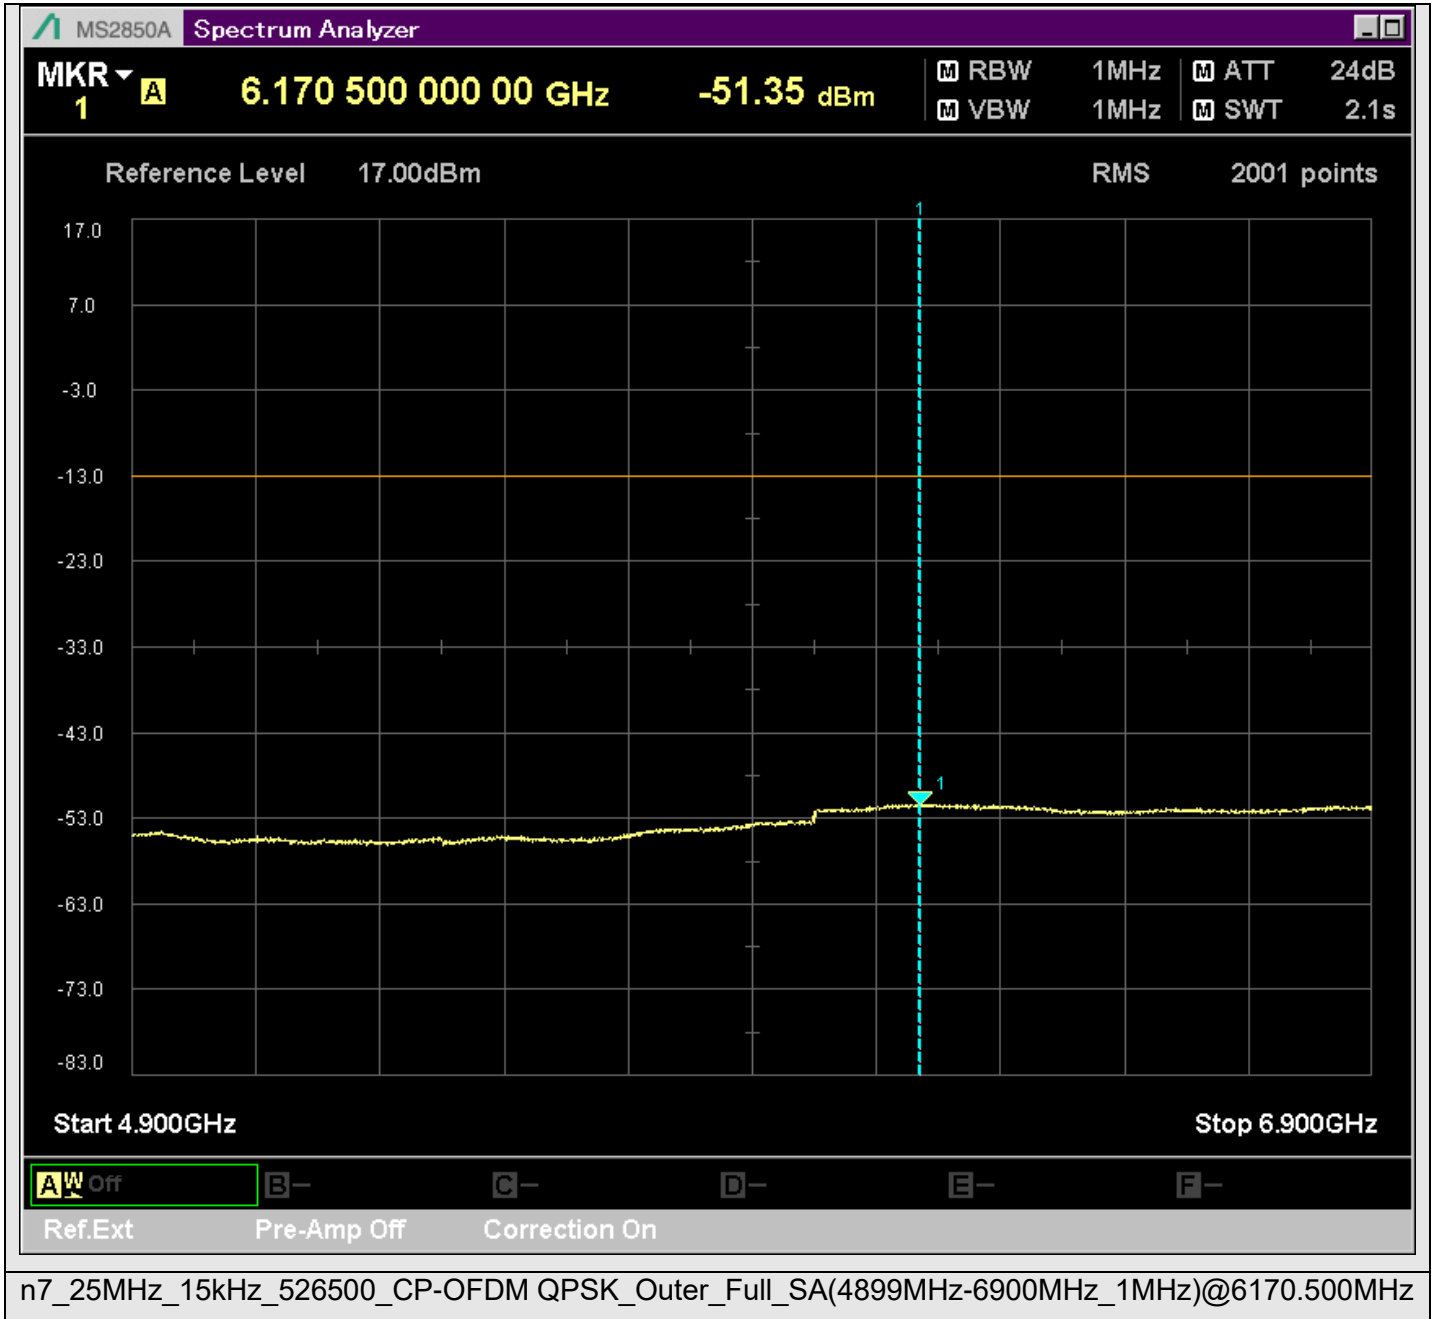

n7\_25MHz\_15kHz\_526500\_CP-OFDM  
QPSK\_Outer\_Full\_SA(429.9MHz-630.1MHz\_100kHz)@560.385MHz

n7\_25MHz\_15kHz\_526500\_CP-OFDM  
QPSK\_Outer\_Full\_SA(629.9MHz-830.1MHz\_100kHz)@718.306MHz

n7\_25MHz\_15kHz\_526500\_CP-OFDM  
QPSK\_Outer\_Full\_SA(829.9MHz-1000MHz\_100kHz)@998.150MHz