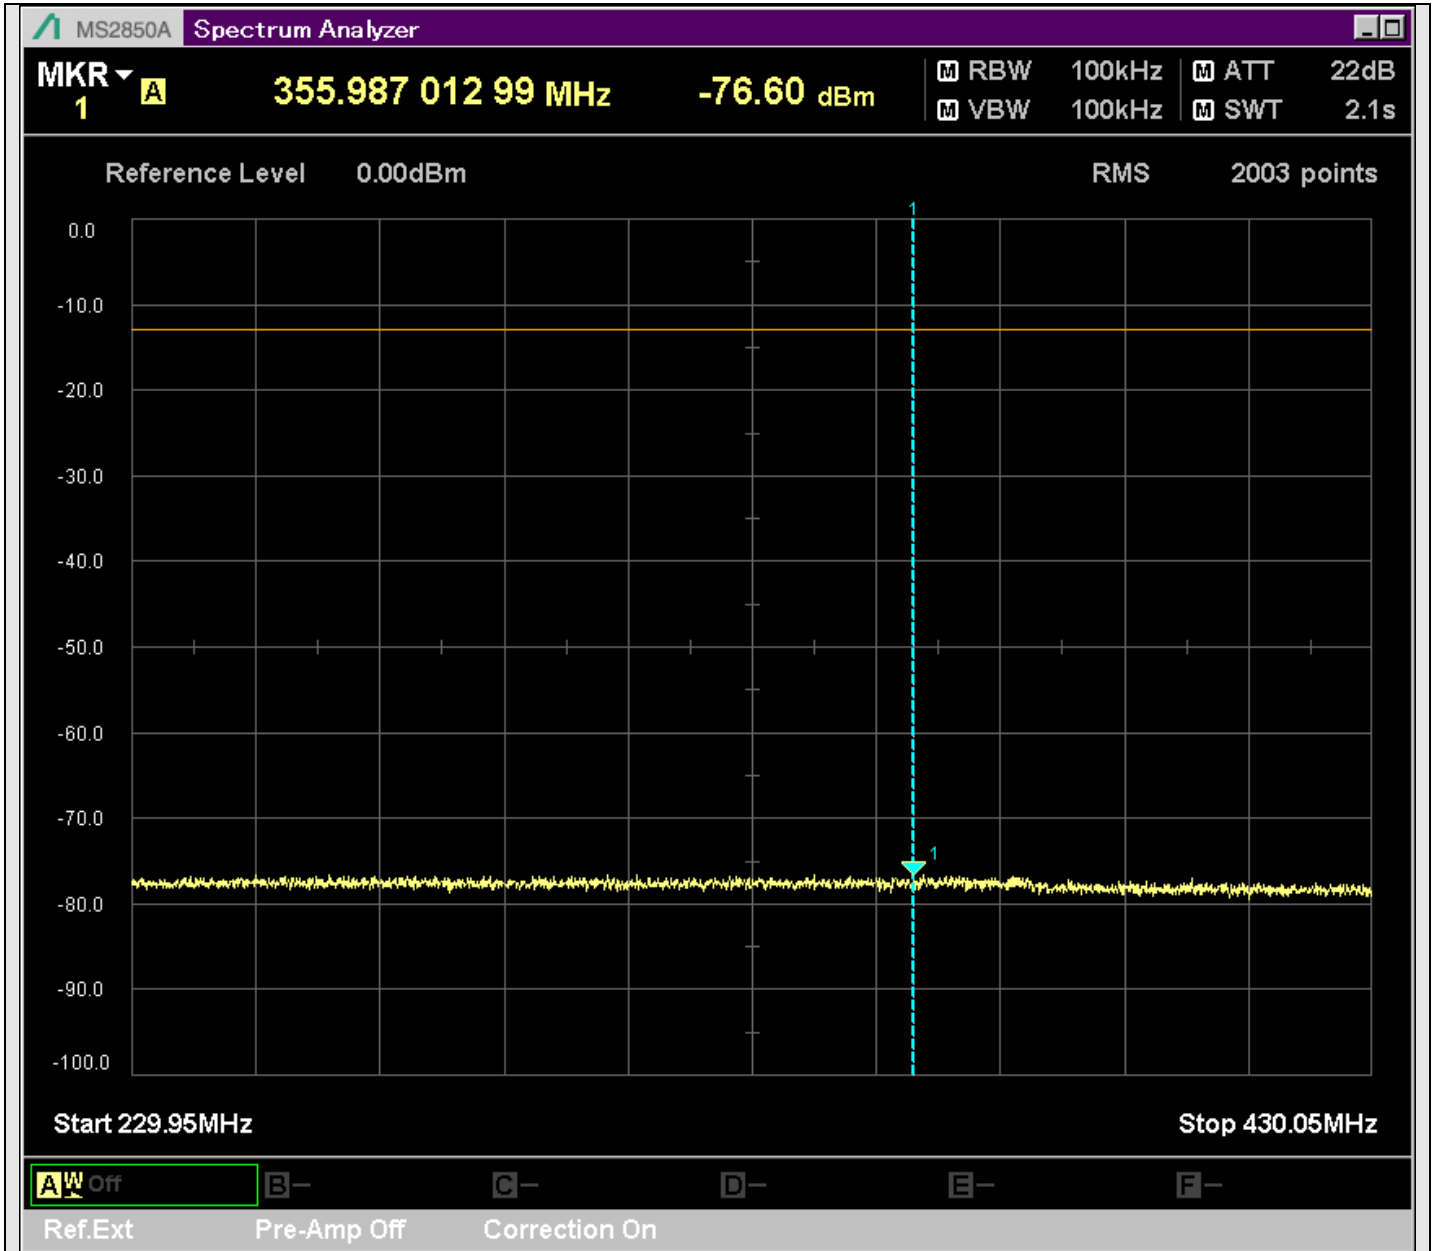

n7_5MHz_15kHz_537500_CP-OFDM
QPSK_Edge_1RB_Right_SA(229.9MHz-430.1MHz_100kHz)@355.987MHz