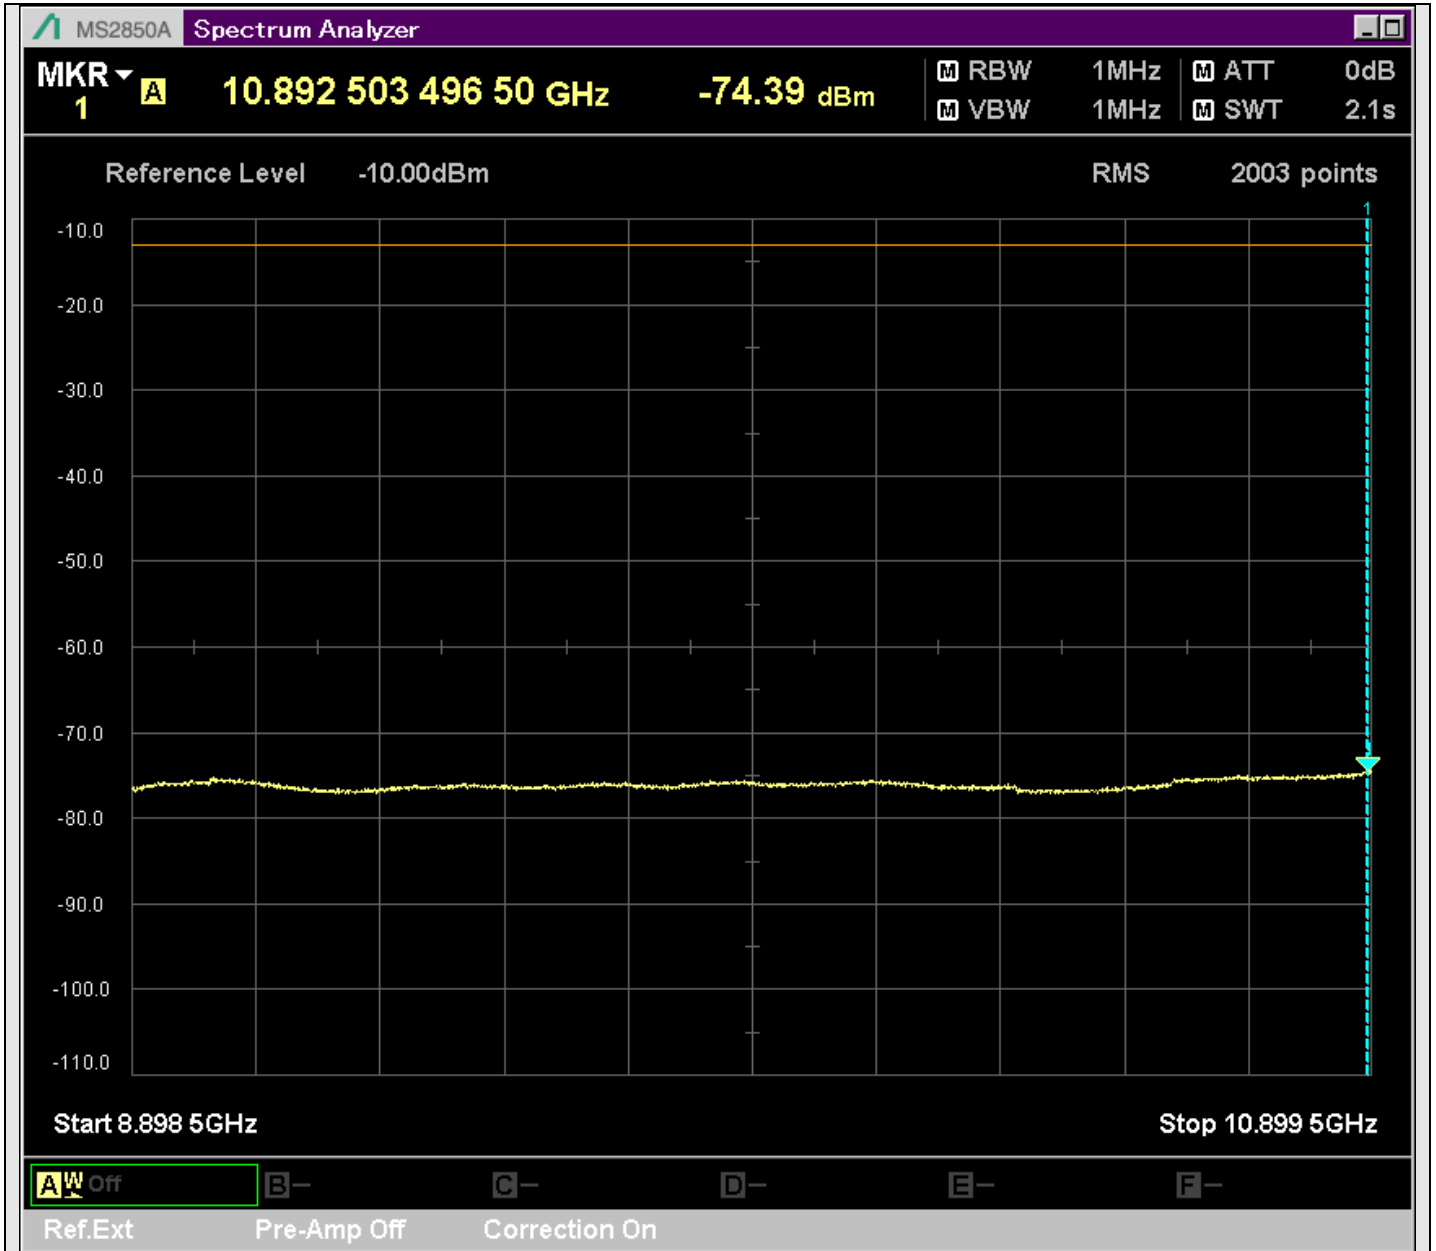

n7\_5MHz\_15kHz\_524500\_CP-OFDM  
QPSK\_Edge\_1RB\_Right\_SA(4798MHz-4901MHz\_1MHz)@4897.032MHz

n7\_5MHz\_15kHz\_524500\_CP-OFDM  
QPSK\_Edge\_1RB\_Right\_SA(4899MHz-6900MHz\_1MHz)@6195.500MHz

n7\_5MHz\_15kHz\_524500\_CP-OFDM  
QPSK\_Edge\_1RB\_Right\_SA(6898MHz-8900MHz\_1MHz)@7514.192MHz