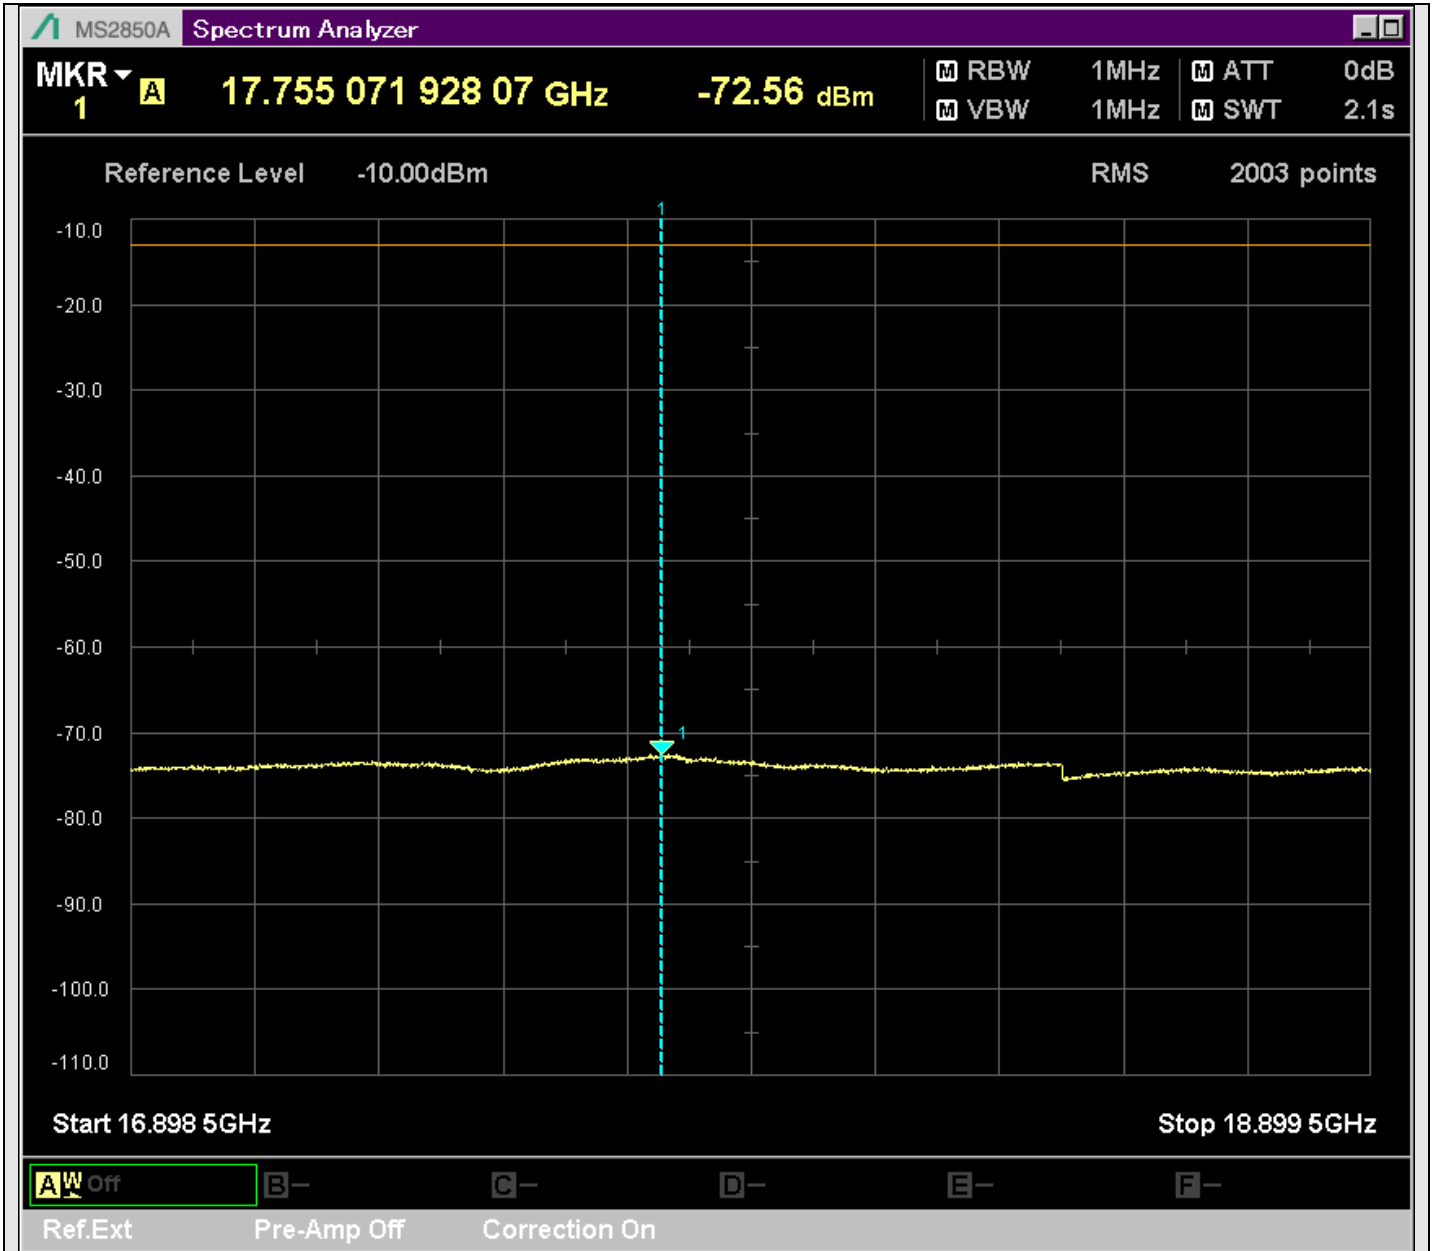

n7_25MHz_15kHz_526500_CP-OFDM
QPSK_Edge_1RB_Left_SA(16898MHz-18900MHz_1MHz)@17755.072MHz