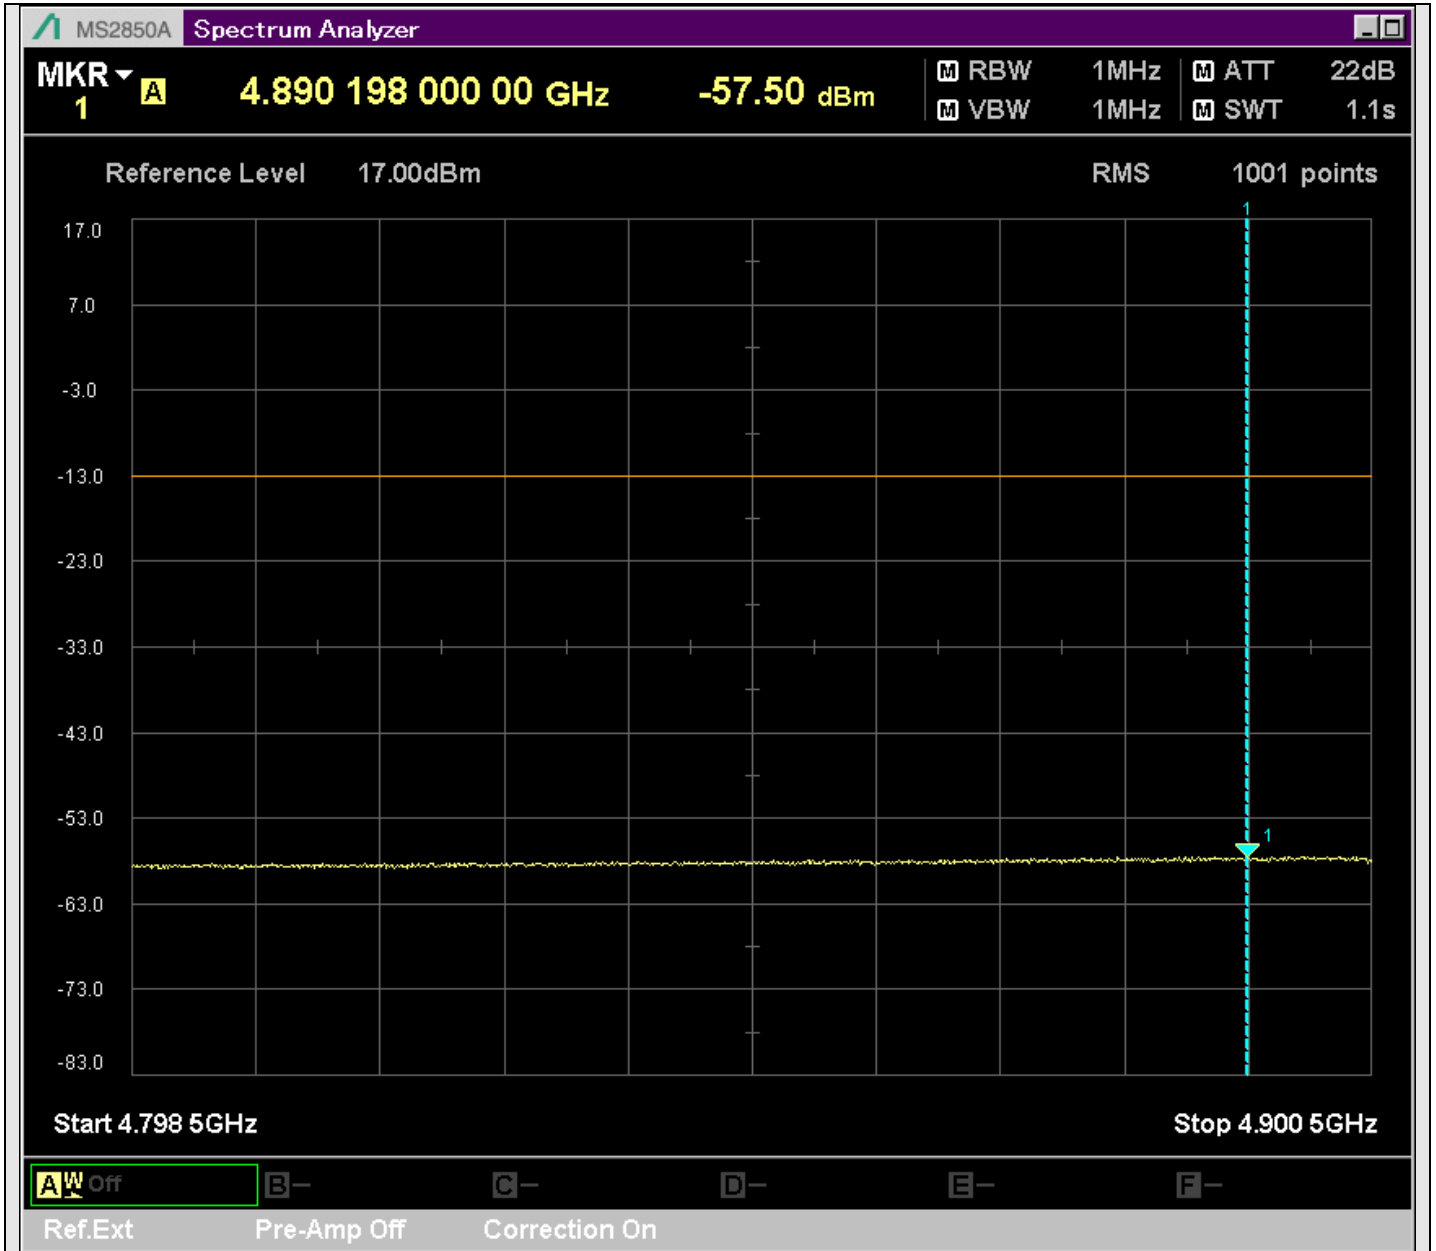

n7_25MHz_15kHz_526500_CP-OFDM
QPSK_Edge_1RB_Left_SA(4798MHz-4901MHz_1MHz)@4890.198MHz