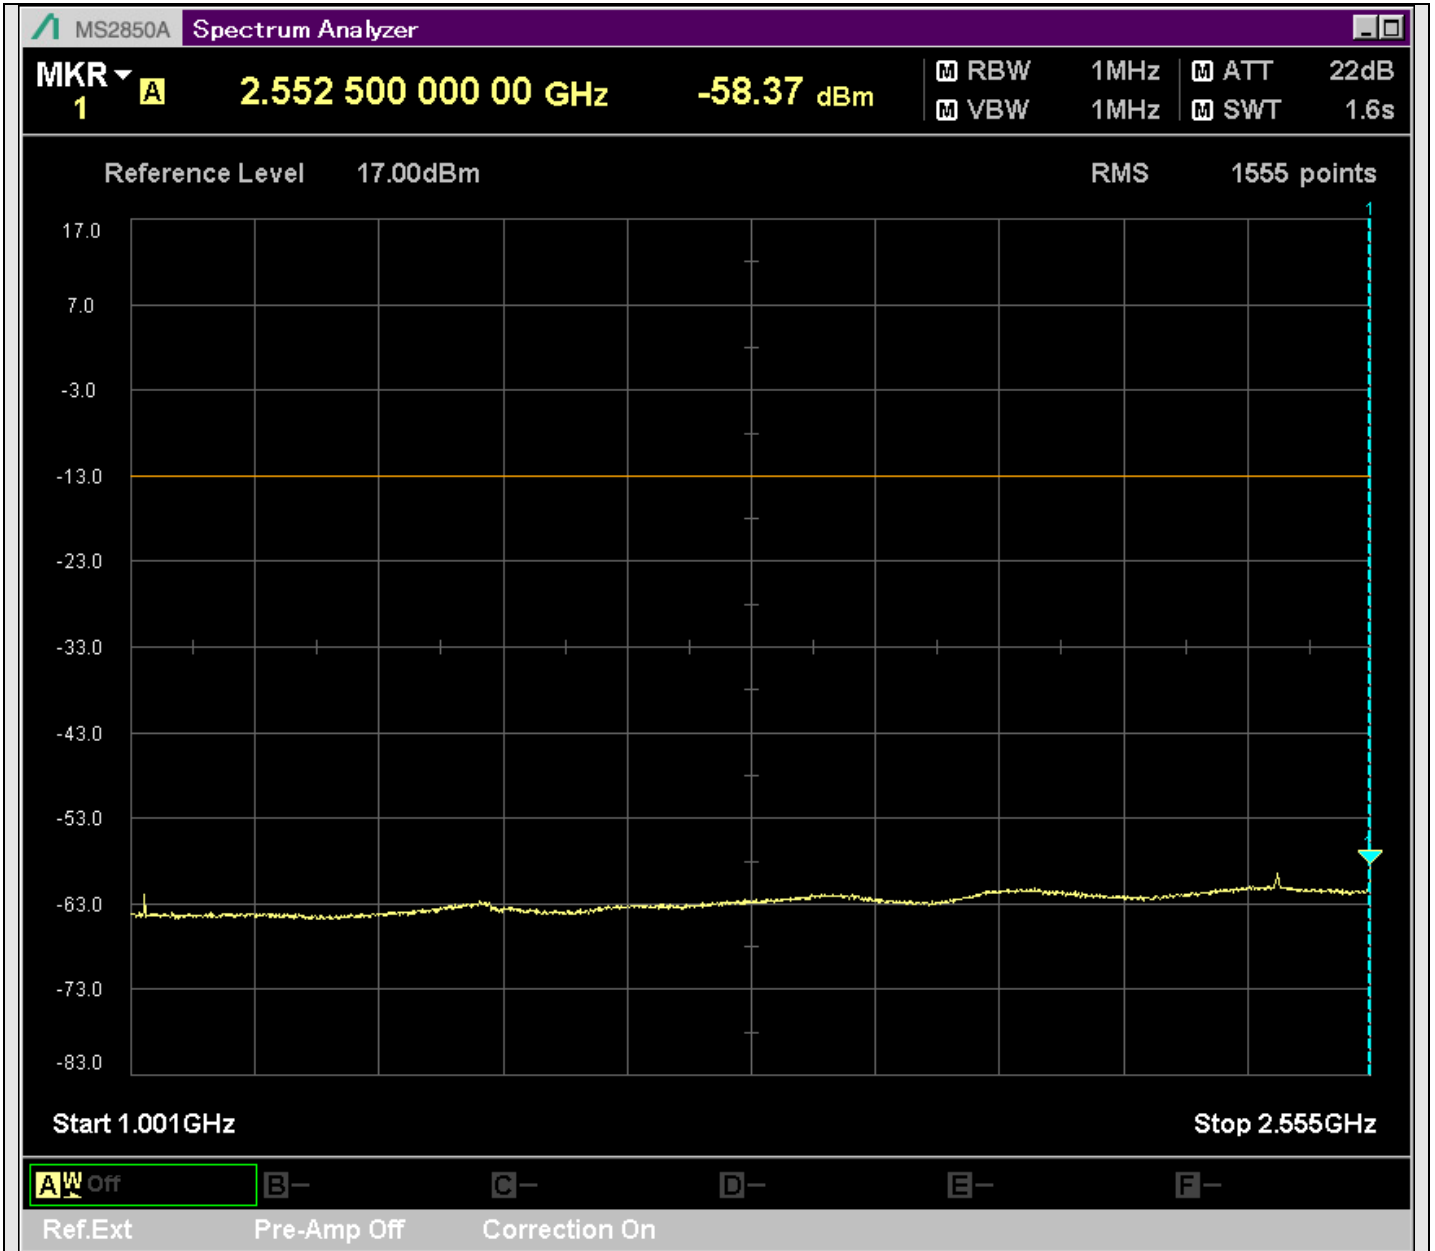

n7_5MHz_15kHz_537500_CP-OFDM
QPSK_Edge_1RB_Right_SA(1000MHz-2555MHz_1MHz)@2552.500MHz