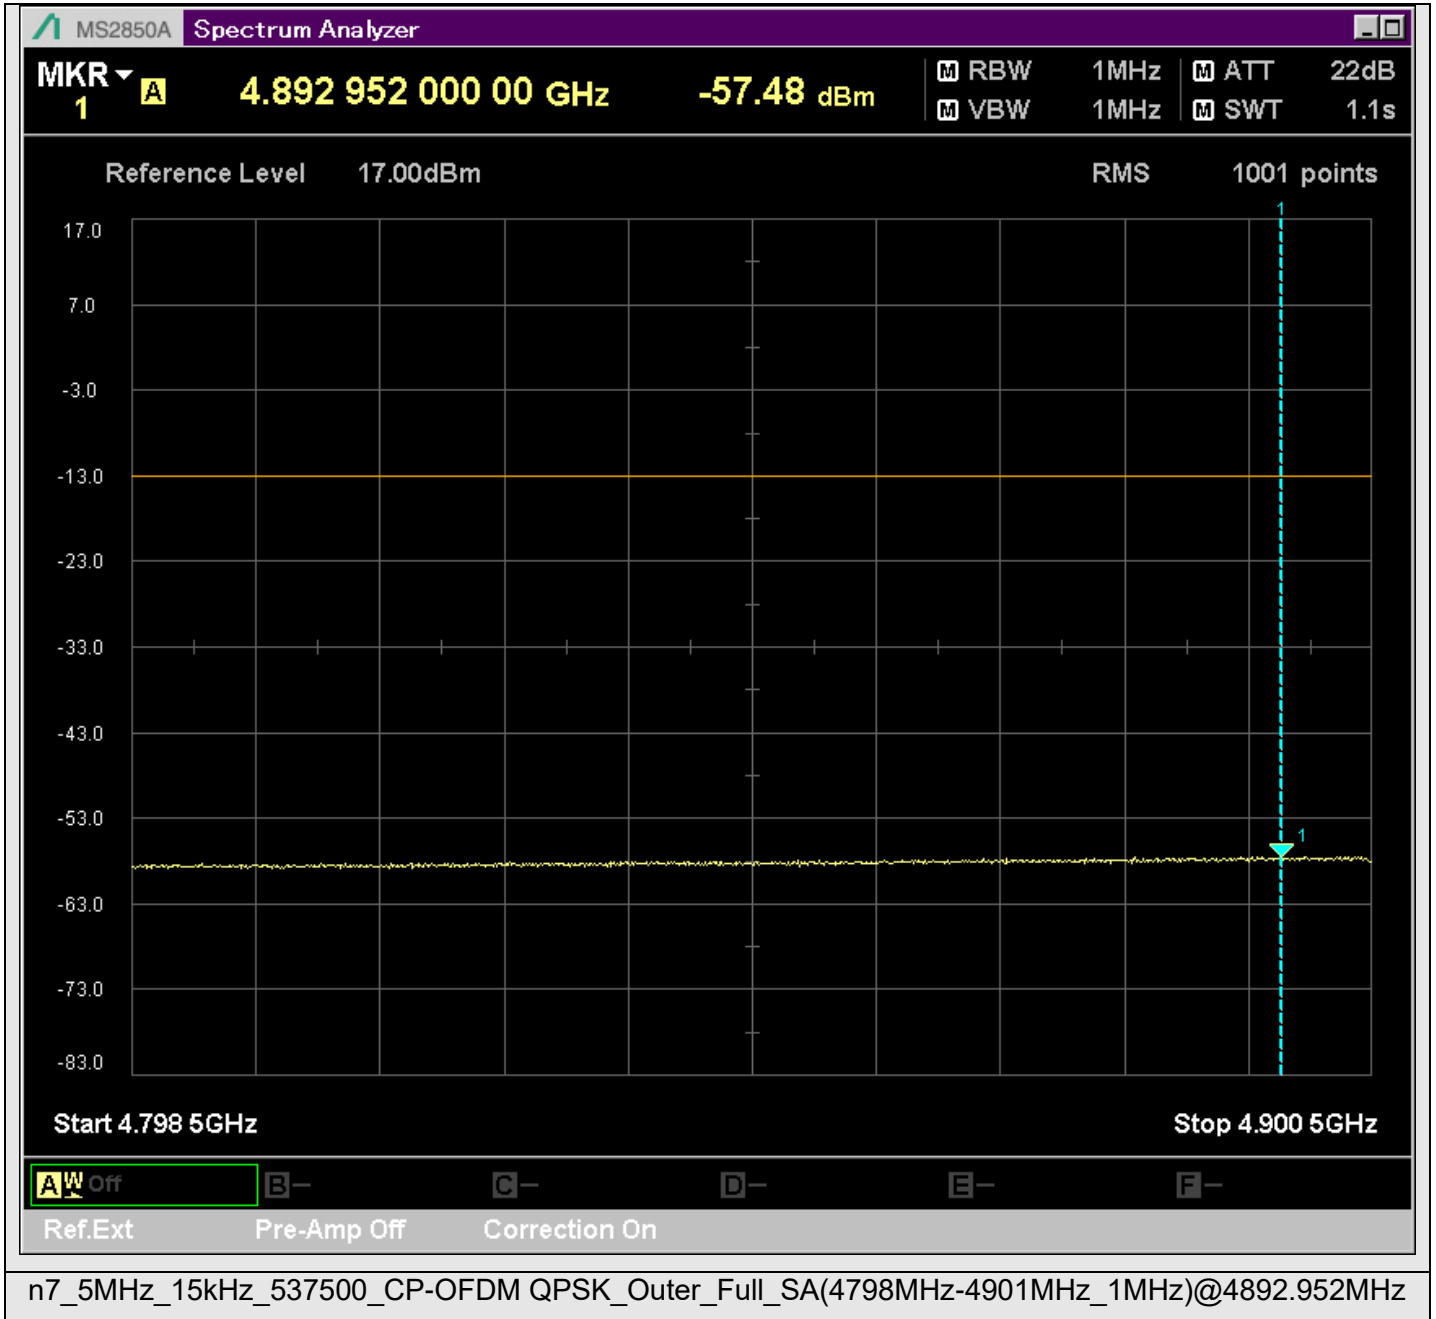

n7\_5MHz\_15kHz\_537500\_CP-OFDM  
QPSK\_Outer\_Full\_SA(629.9MHz-830.1MHz\_100kHz)@803.963MHz

n7\_5MHz\_15kHz\_537500\_CP-OFDM  
QPSK\_Outer\_Full\_SA(8898MHz-10900MHz\_1MHz)@10886.506MHz

n7\_5MHz\_15kHz\_537500\_CP-OFDM  
QPSK\_Outer\_Full\_SA(10898MHz-12900MHz\_1MHz)@10962.468MHz