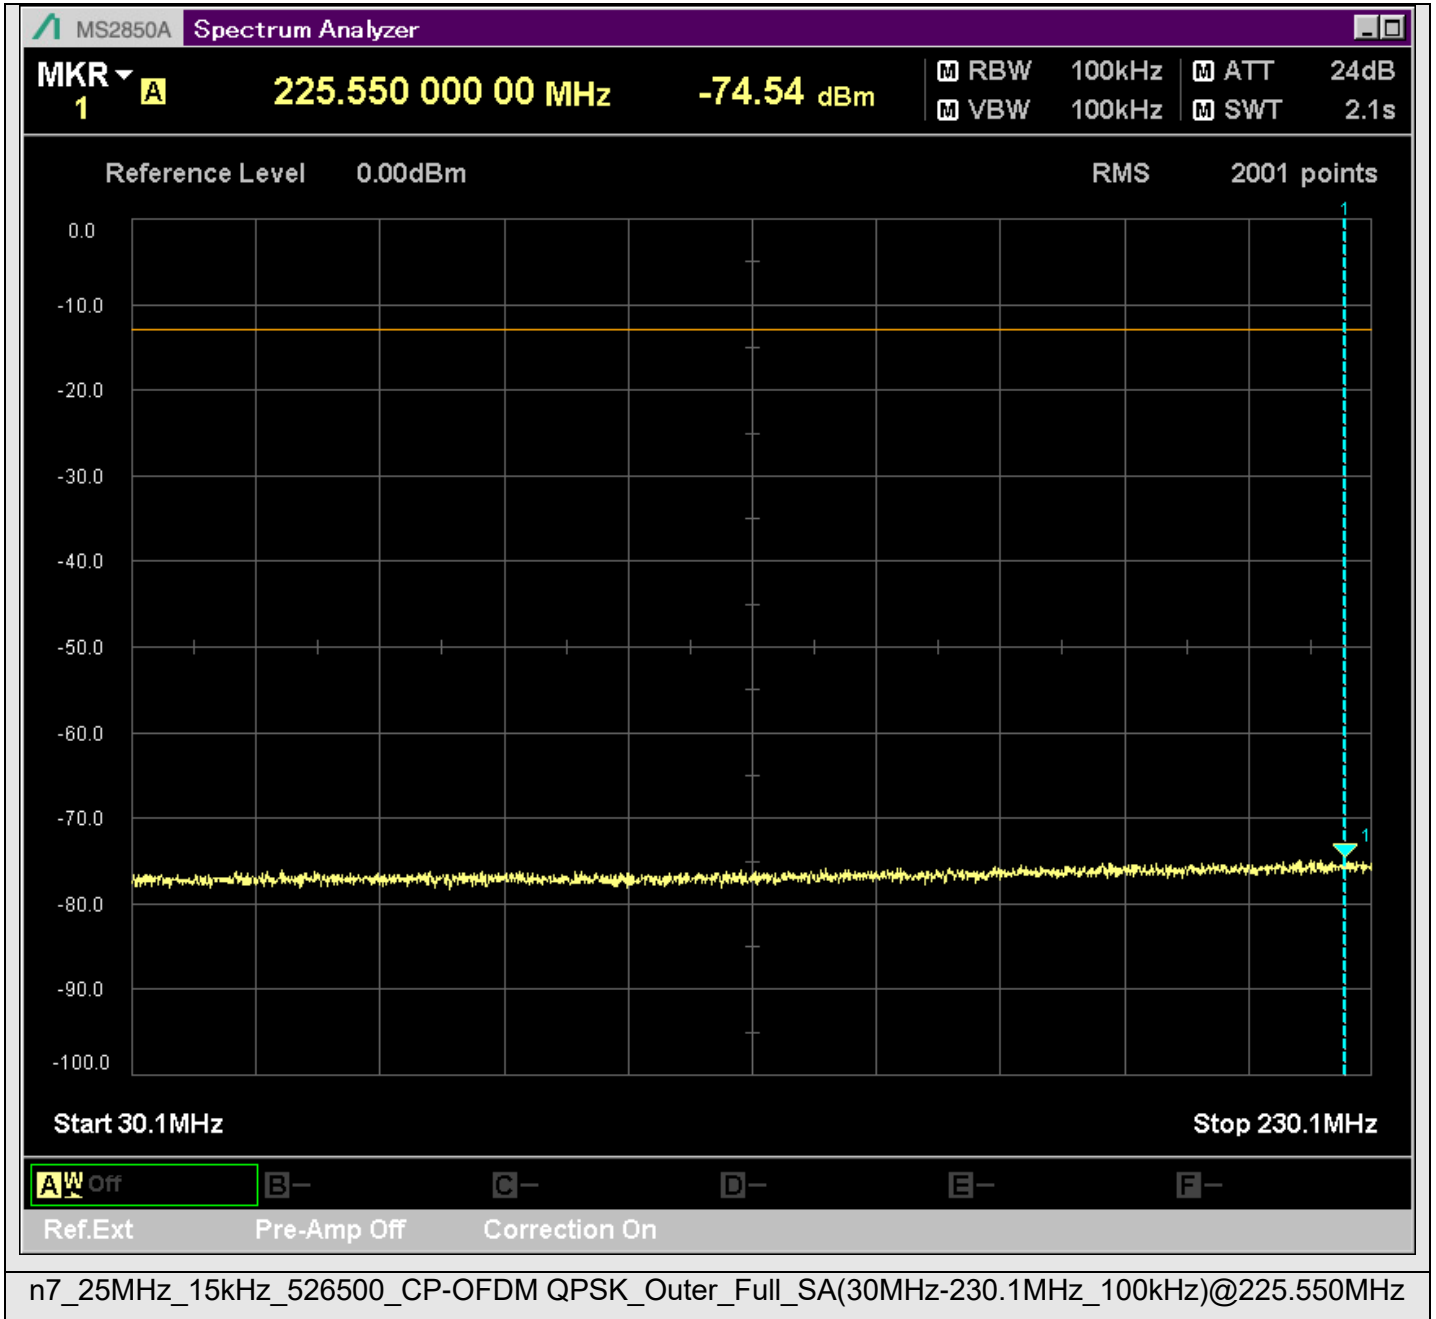

n7\_5MHz\_15kHz\_537500\_CP-OFDM  
QPSK\_Edge\_1RB\_Right\_SA(22898MHz-24900MHz\_1MHz)@23420.239MHz

n7\_5MHz\_15kHz\_537500\_CP-OFDM  
QPSK\_Edge\_1RB\_Right\_SA(24898MHz-25700MHz\_1MHz)@25588.962MHz

n7\_25MHz\_15kHz\_526500\_CP-OFDM  
QPSK\_Outer\_Full\_SA(229.9MHz-430.1MHz\_100kHz)@364.183MHz