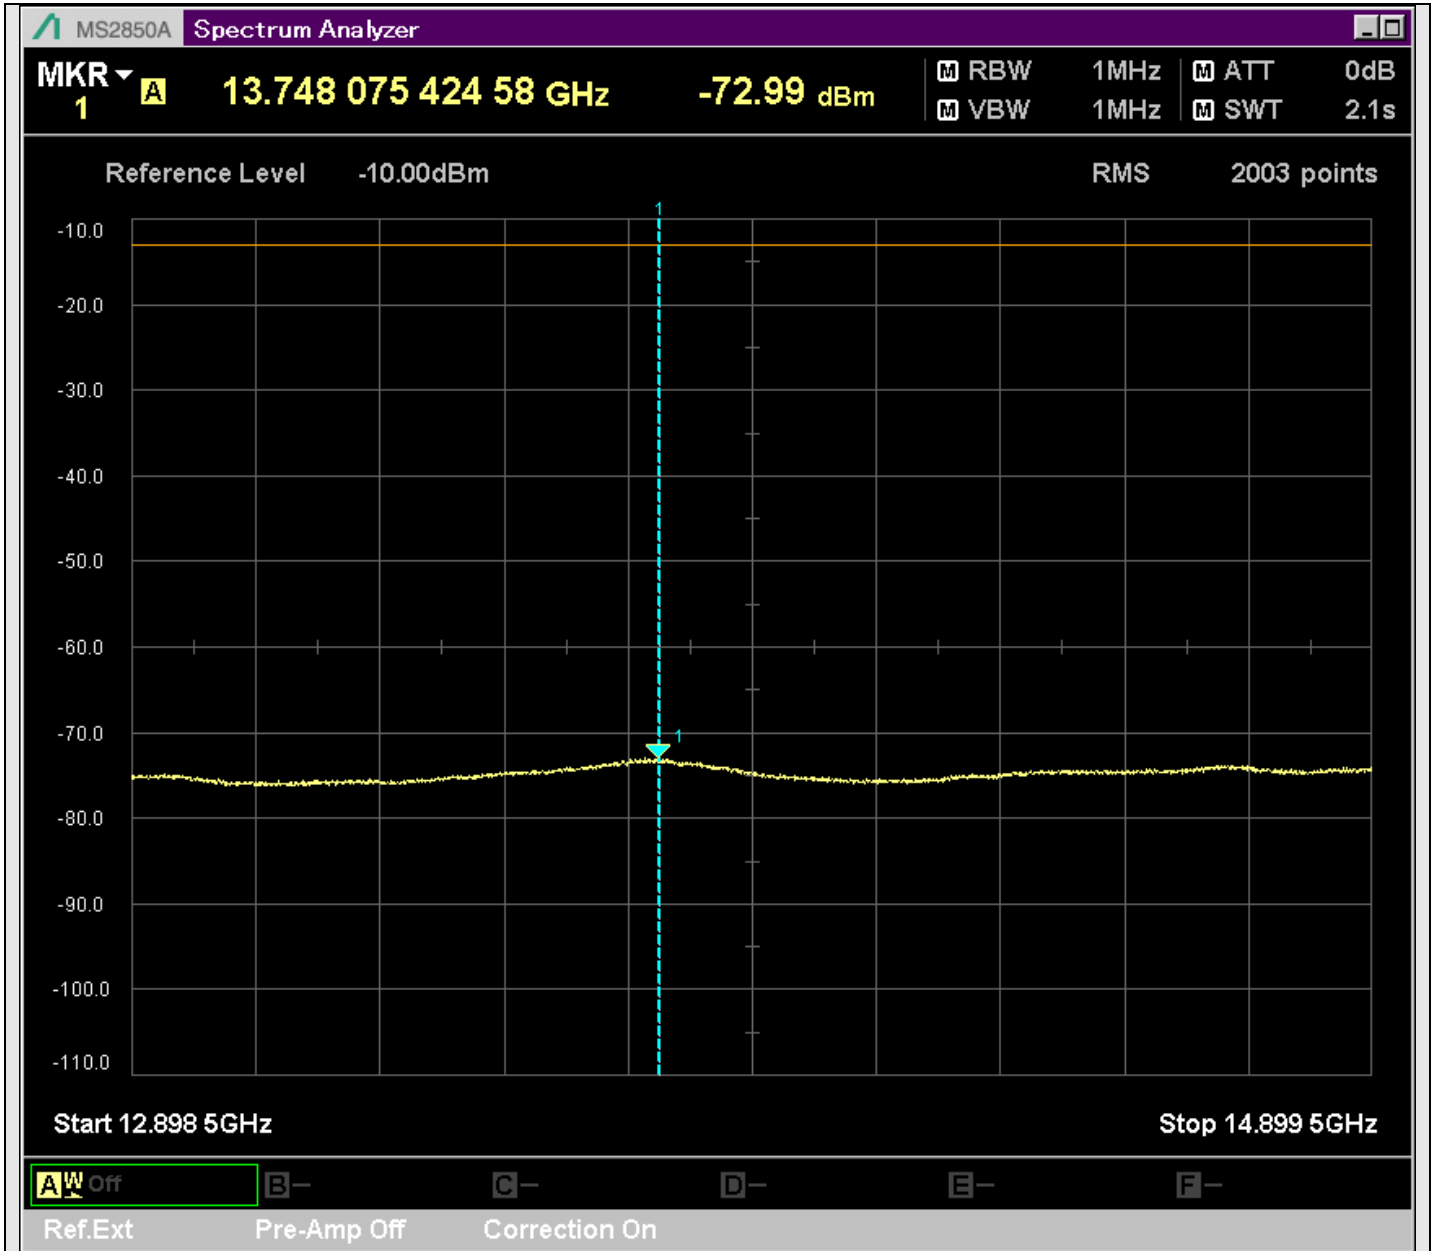

n7_5MHz_15kHz_531000_CP-OFDM
QPSK_Outer_Full_SA(12898MHz-14900MHz_1MHz)@13748.075MHz