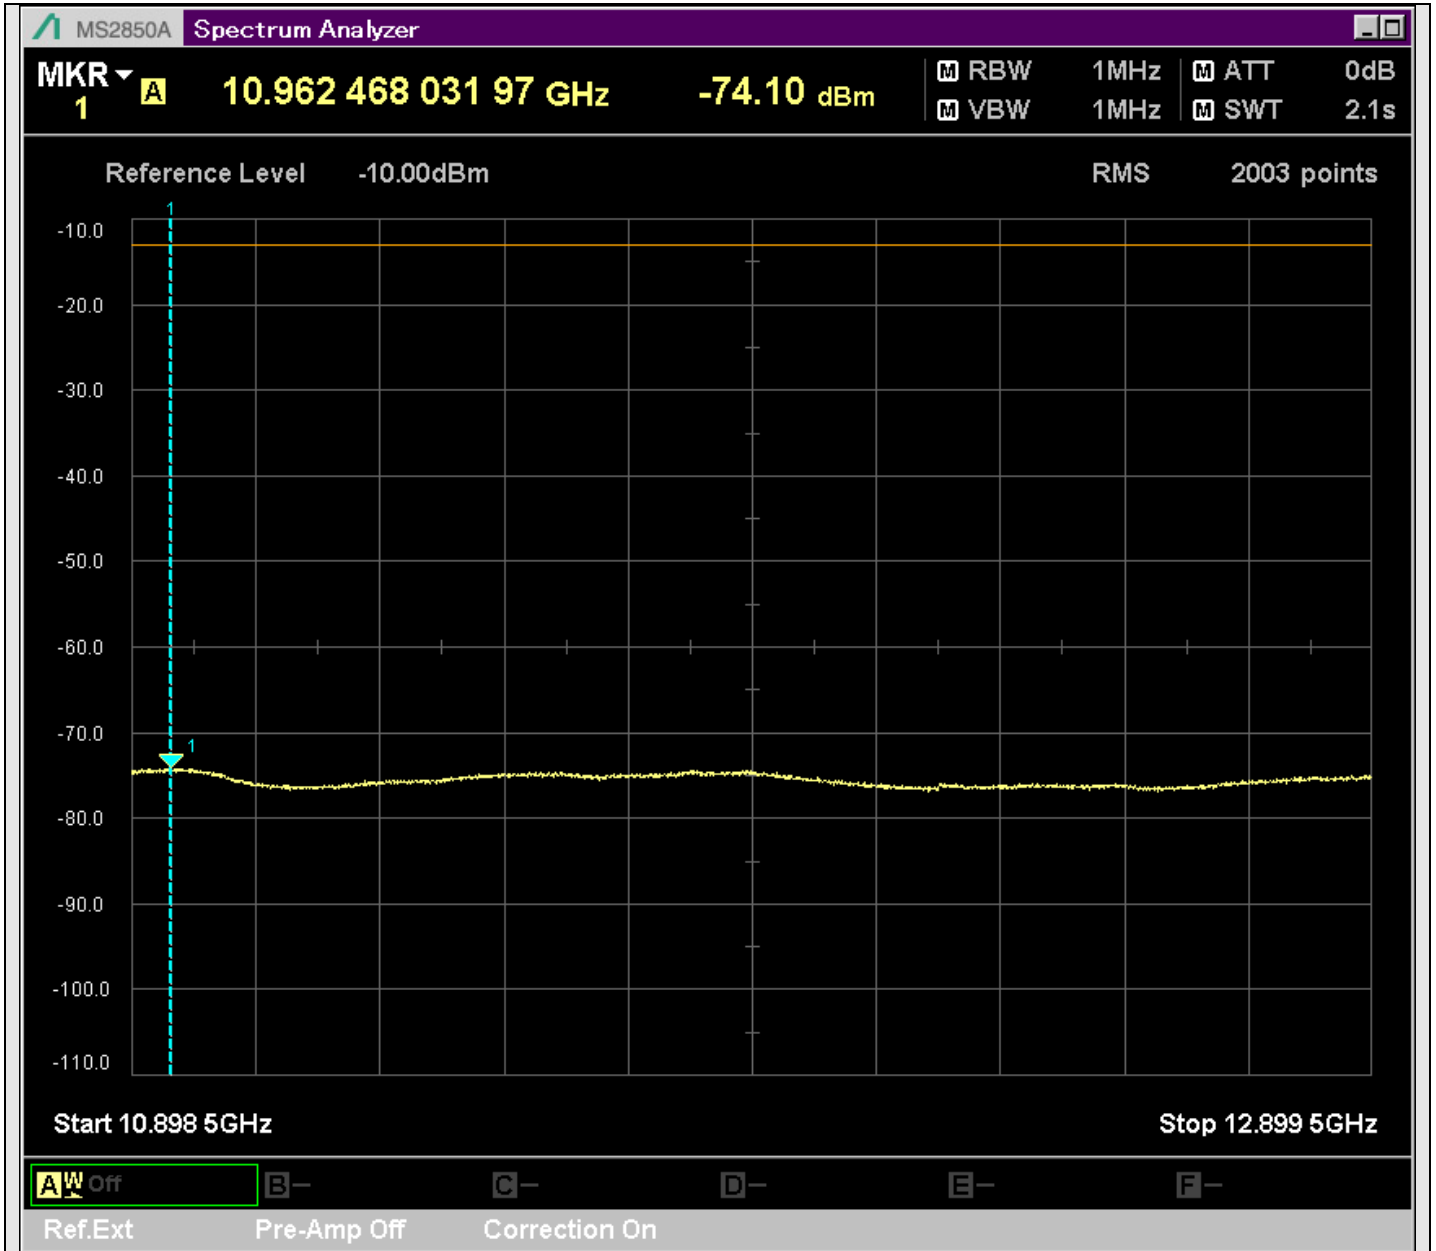

n7\_5MHz\_15kHz\_537500\_CP-OFDM  
QPSK\_Outer\_Full\_SA(629.9MHz-830.1MHz\_100kHz)@803.963MHz

n7\_5MHz\_15kHz\_537500\_CP-OFDM  
QPSK\_Outer\_Full\_SA(8898MHz-10900MHz\_1MHz)@10886.506MHz

n7\_5MHz\_15kHz\_537500\_CP-OFDM  
QPSK\_Outer\_Full\_SA(10898MHz-12900MHz\_1MHz)@10962.468MHz