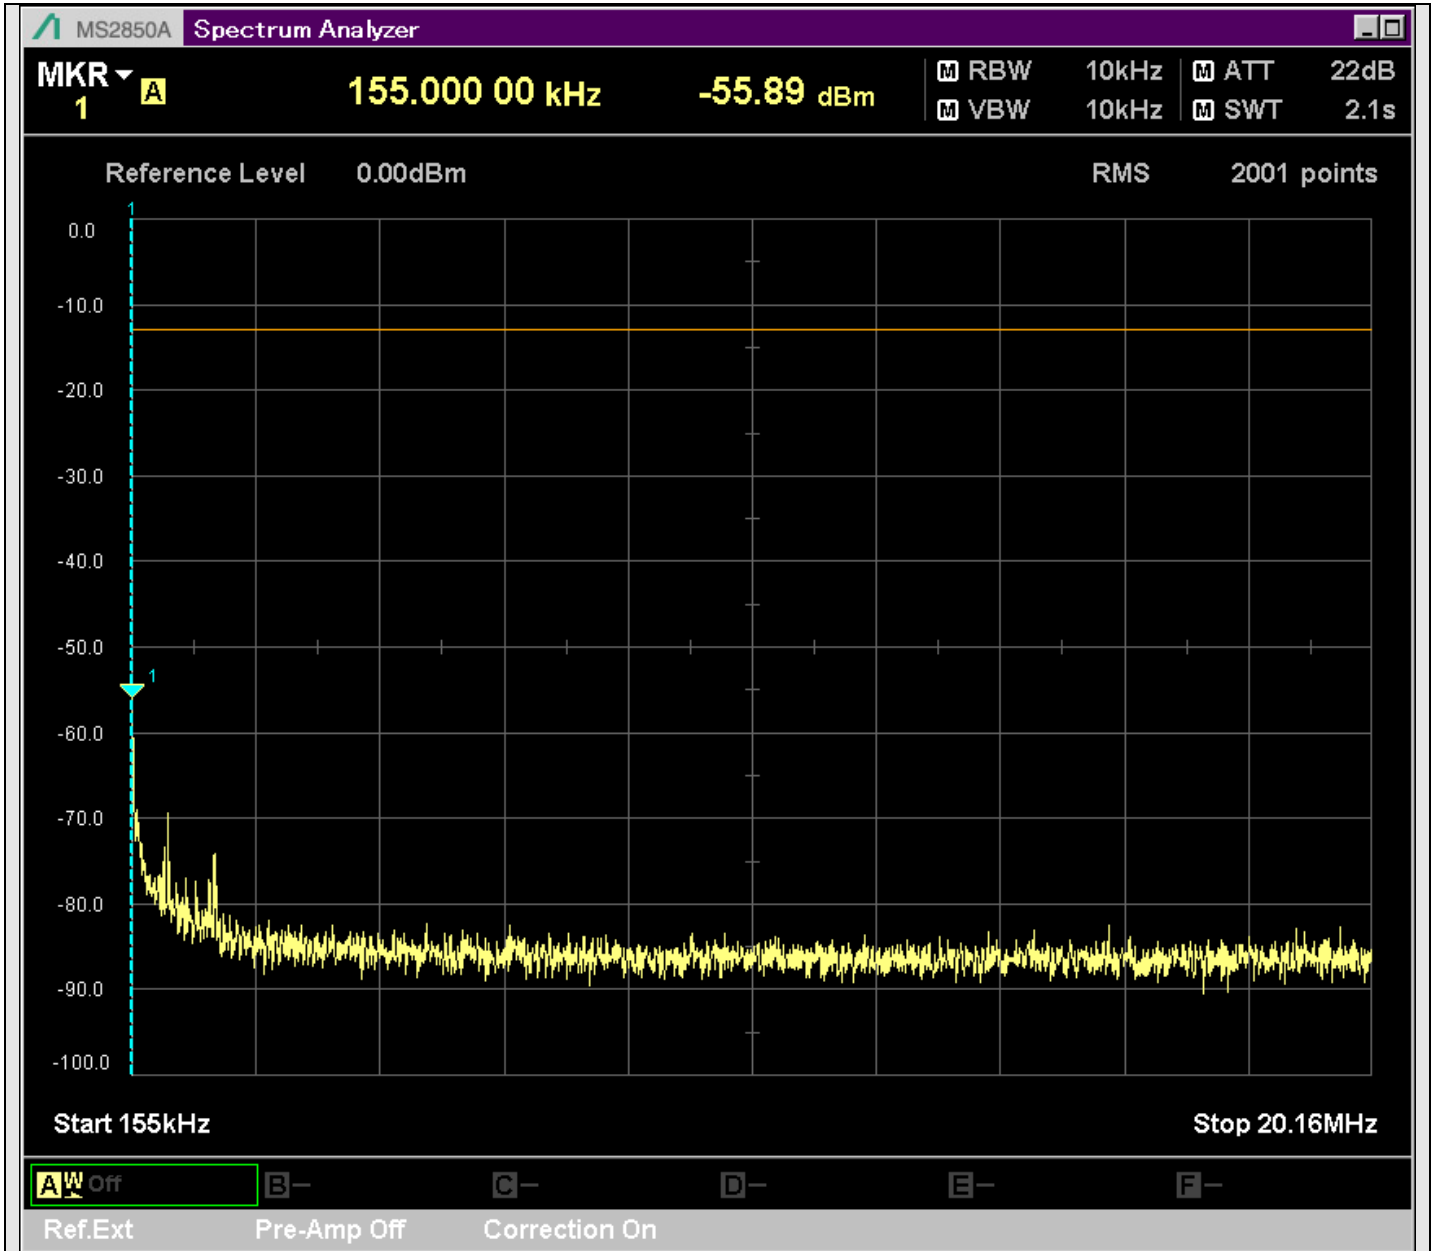

n7_25MHz_15kHz_526500_CP-OFDM
QPSK_Edge_1RB_Right_SA(0.15MHz-20.16MHz_10kHz)@0.155MHz