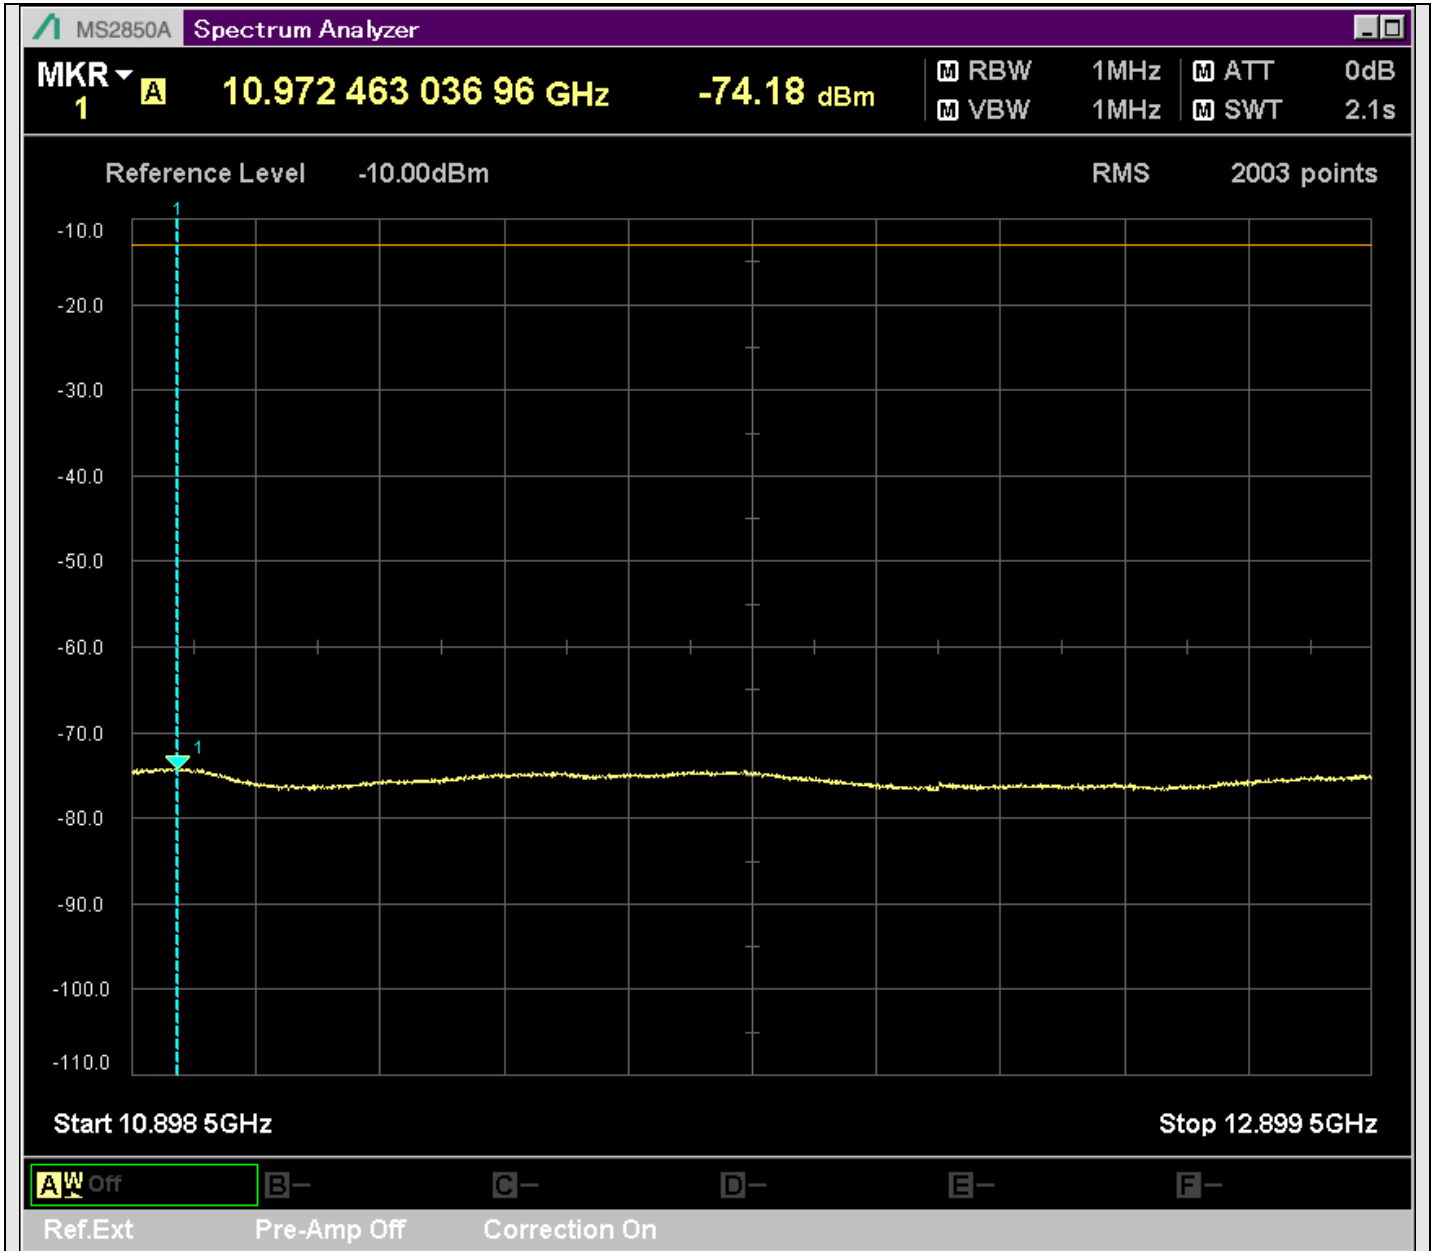

n7_25MHz_15kHz_526500_CP-OFDM
QPSK_Edge_1RB_Left_SA(10898MHz-12900MHz_1MHz)@10972.463MHz