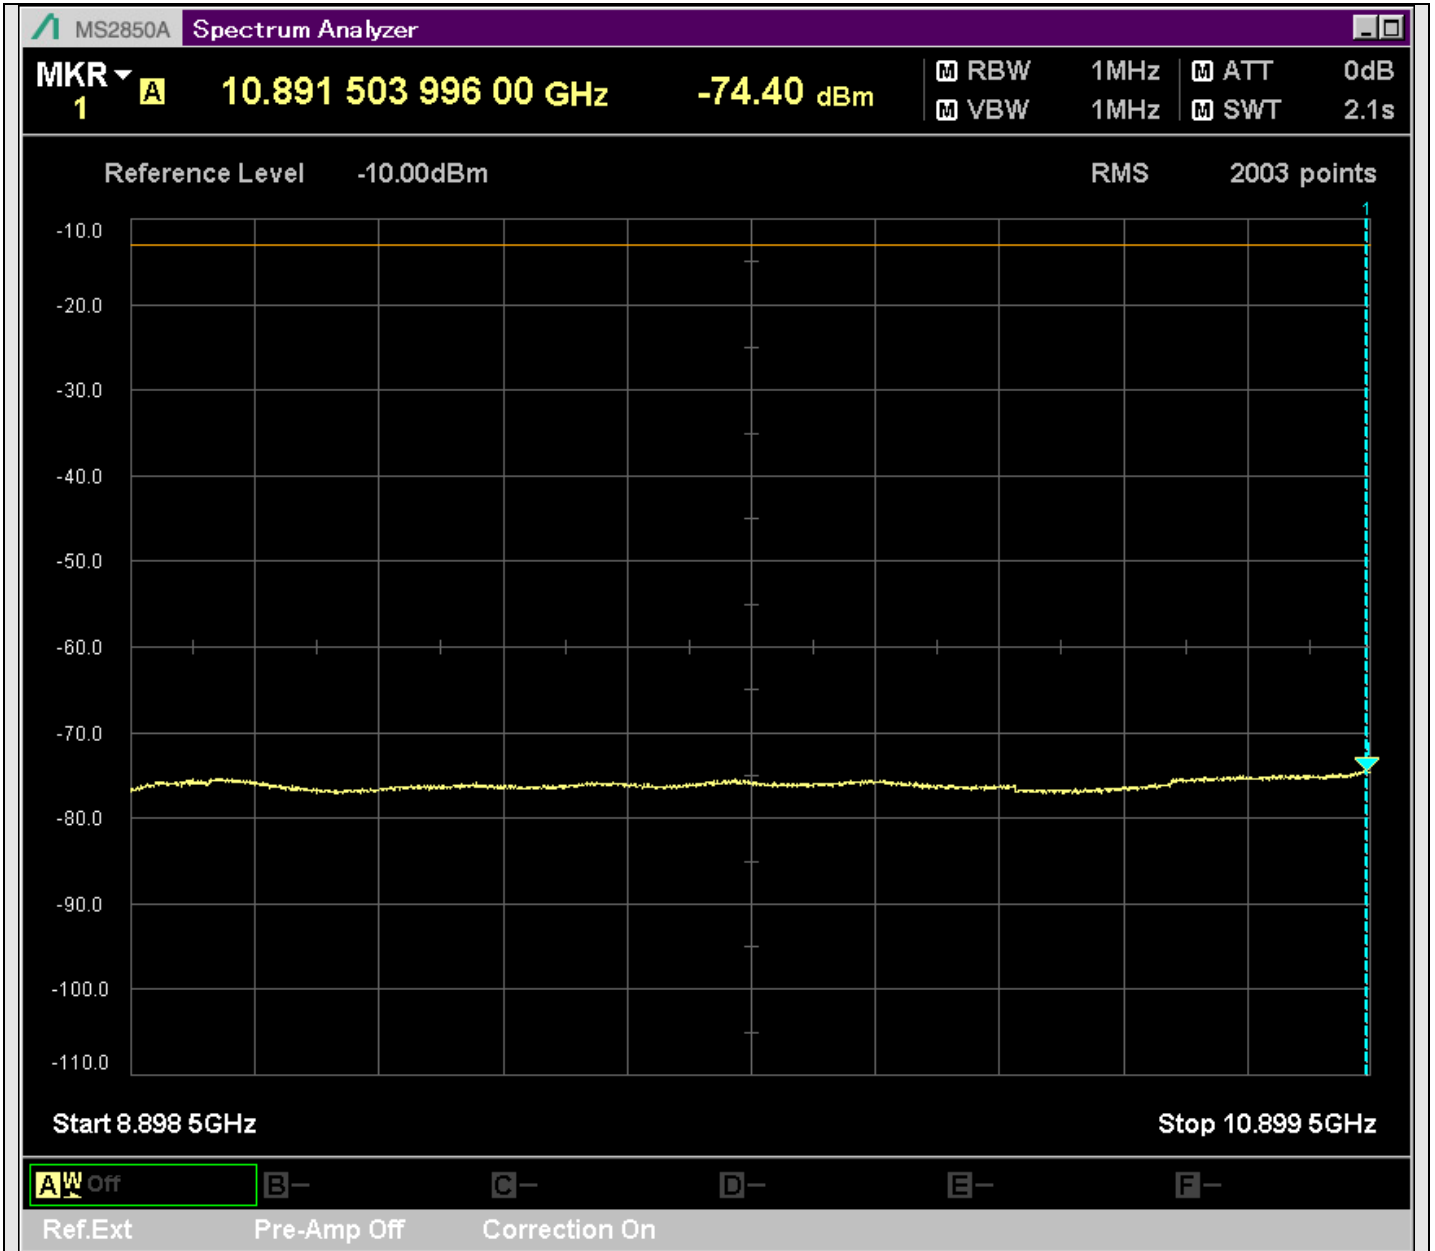

n7_5MHz_15kHz_537500_CP-OFDM
QPSK_Edge_1RB_Right_SA(8898MHz-10900MHz_1MHz)@10891.504MHz