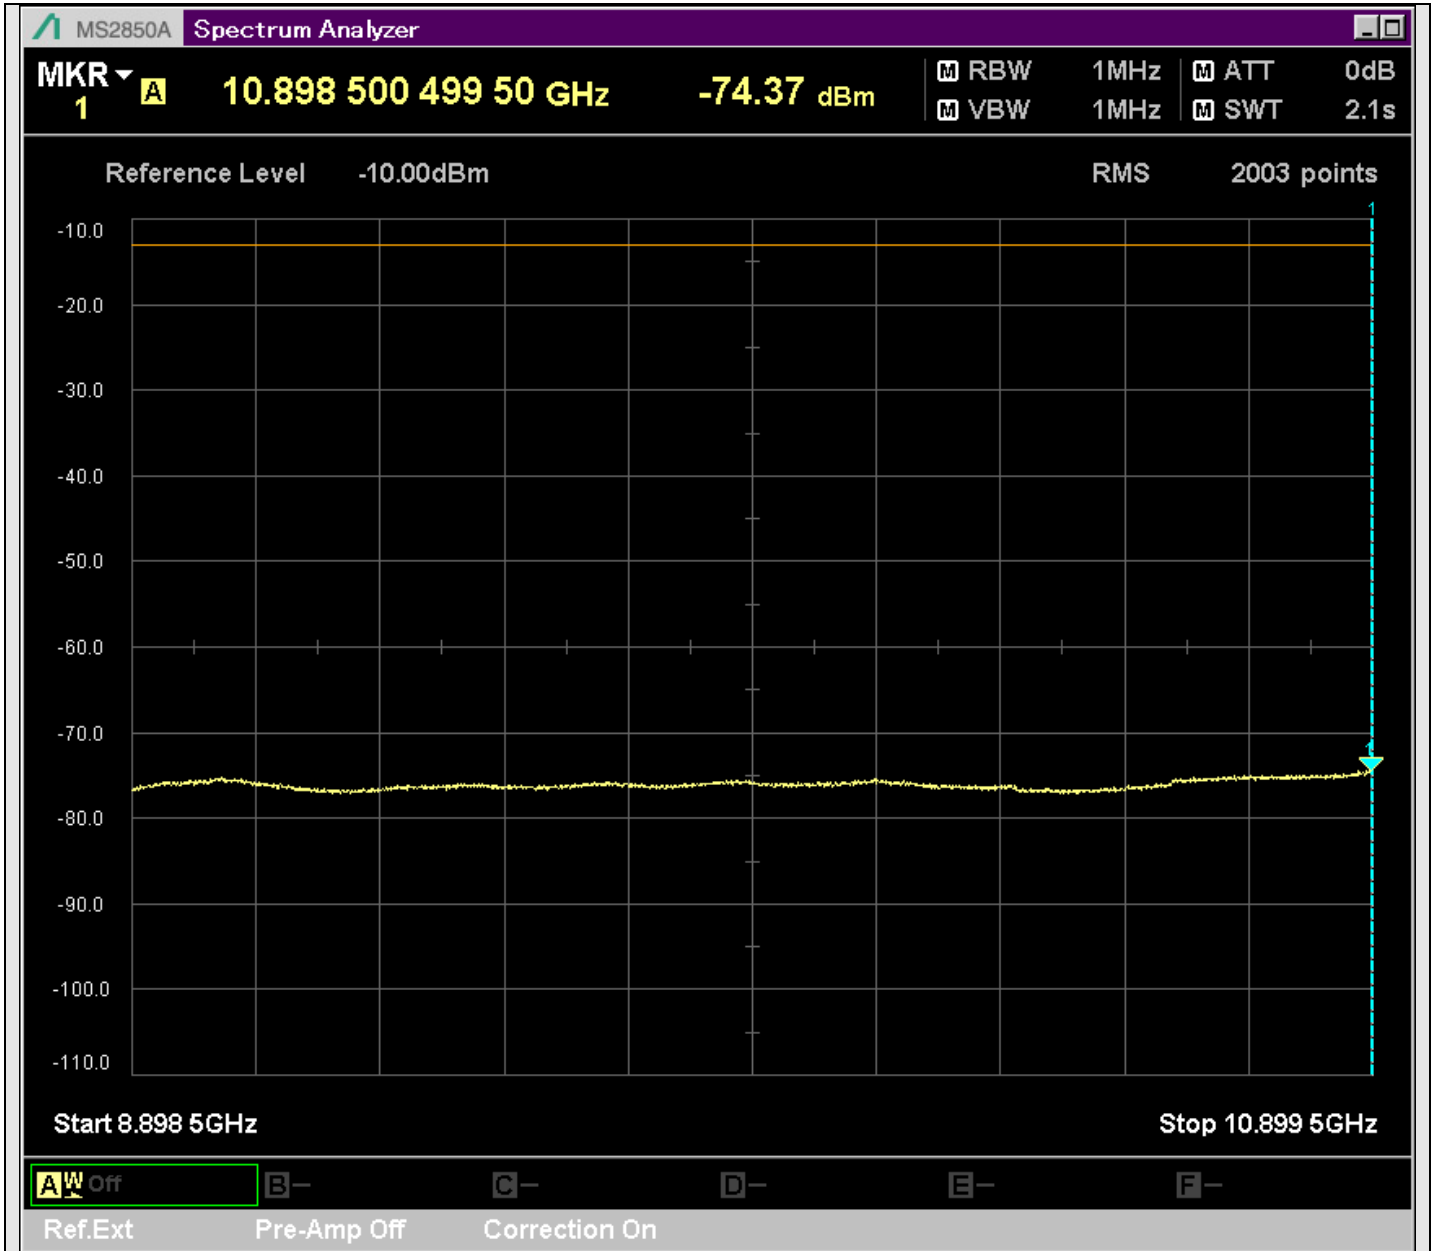

n7\_25MHz\_15kHz\_526500\_CP-OFDM  
QPSK\_Outer\_Full\_SA(429.9MHz-630.1MHz\_100kHz)@560.385MHz

n7\_25MHz\_15kHz\_526500\_CP-OFDM  
QPSK\_Outer\_Full\_SA(629.9MHz-830.1MHz\_100kHz)@718.306MHz

n7\_25MHz\_15kHz\_526500\_CP-OFDM  
QPSK\_Outer\_Full\_SA(829.9MHz-1000MHz\_100kHz)@998.150MHz