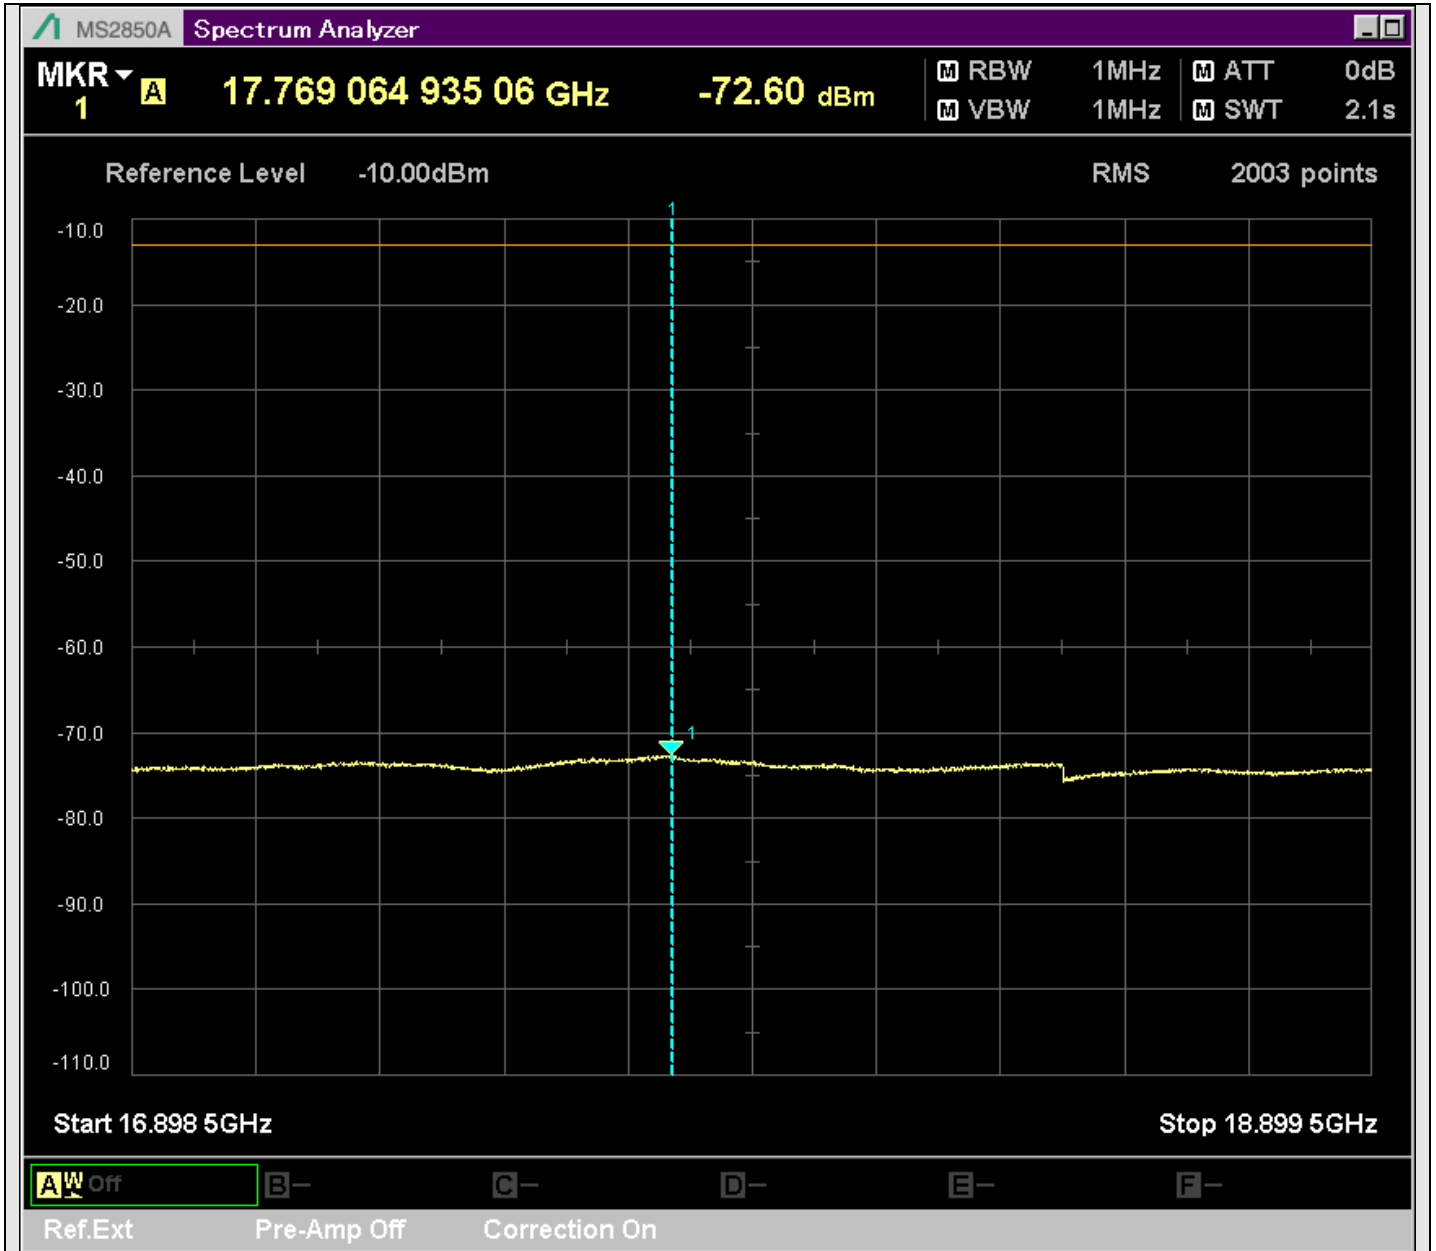

n7_5MHz_15kHz_524500_CP-OFDM
QPSK_Edge_1RB_Right_SA(16898MHz-18900MHz_1MHz)@17769.065MHz