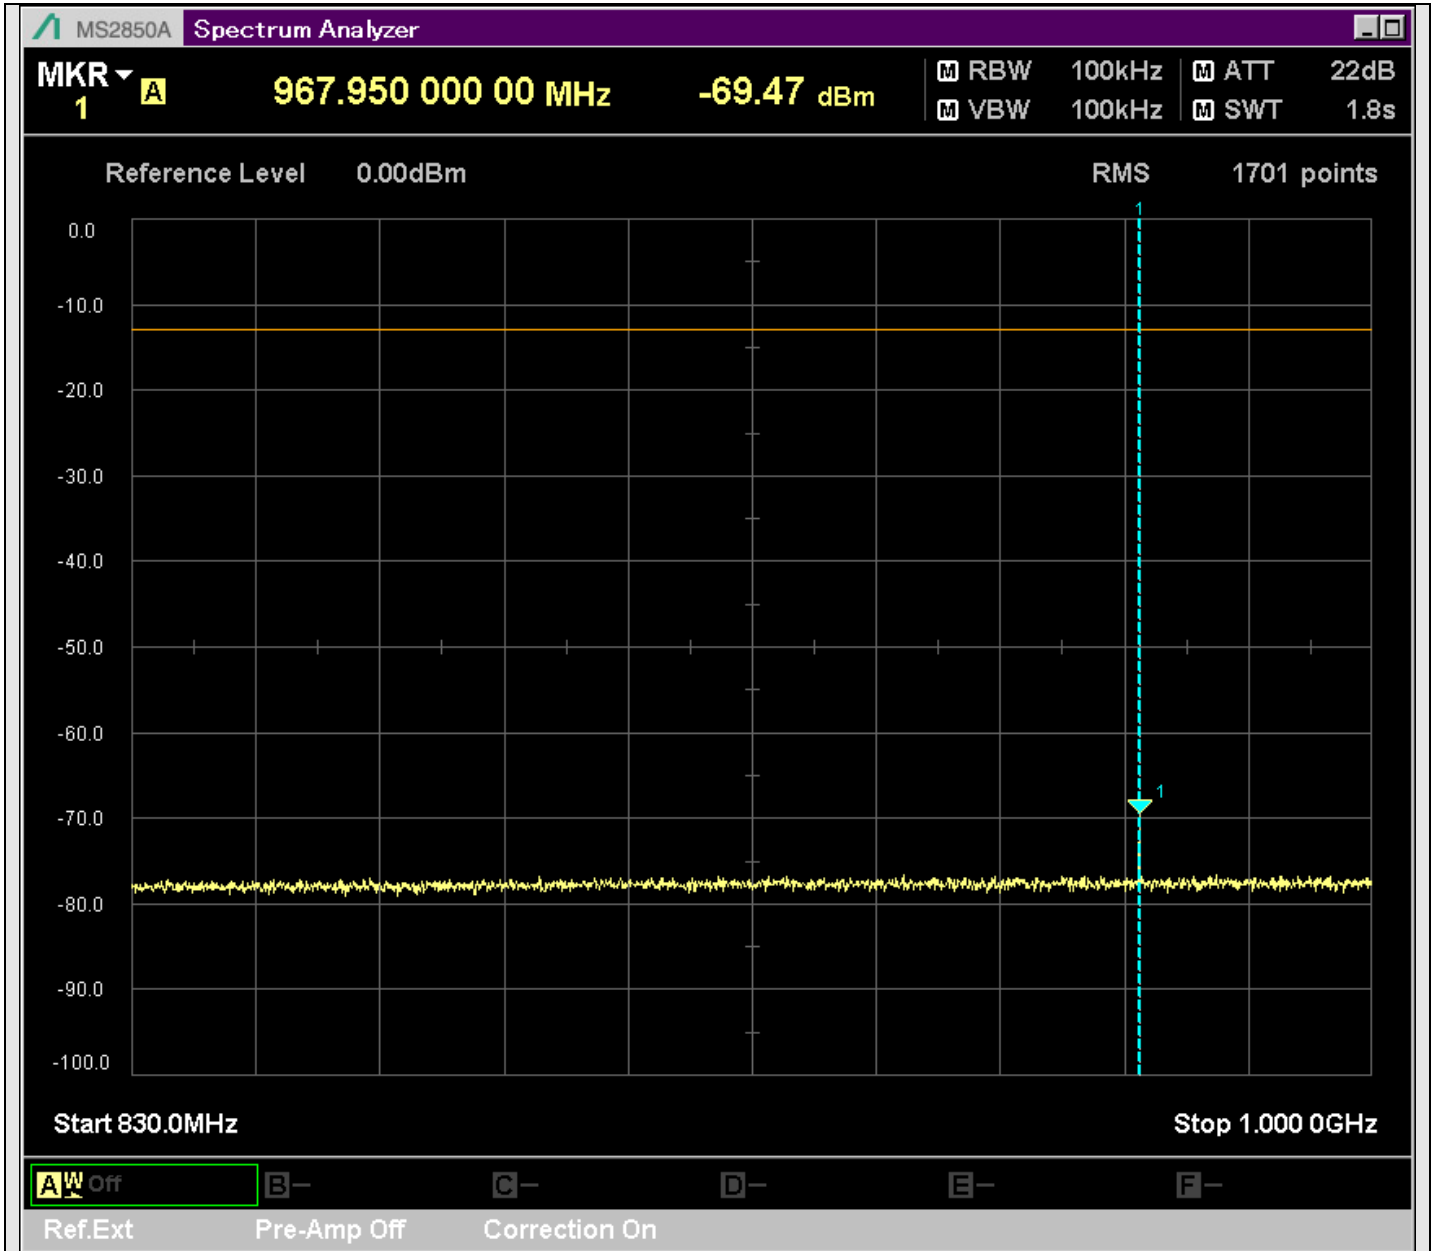

n7\_5MHz\_15kHz\_531000\_CP-OFDM  
 QPSK\_Edge\_1RB\_Right\_SA(229.9MHz-430.1MHz\_100kHz)@247.841MHz

n7\_5MHz\_15kHz\_531000\_CP-OFDM  
QPSK\_Edge\_1RB\_Right\_SA(429.9MHz-630.1MHz\_100kHz)@536.597MHz

n7\_5MHz\_15kHz\_531000\_CP-OFDM  
QPSK\_Edge\_1RB\_Right\_SA(629.9MHz-830.1MHz\_100kHz)@829.150MHz