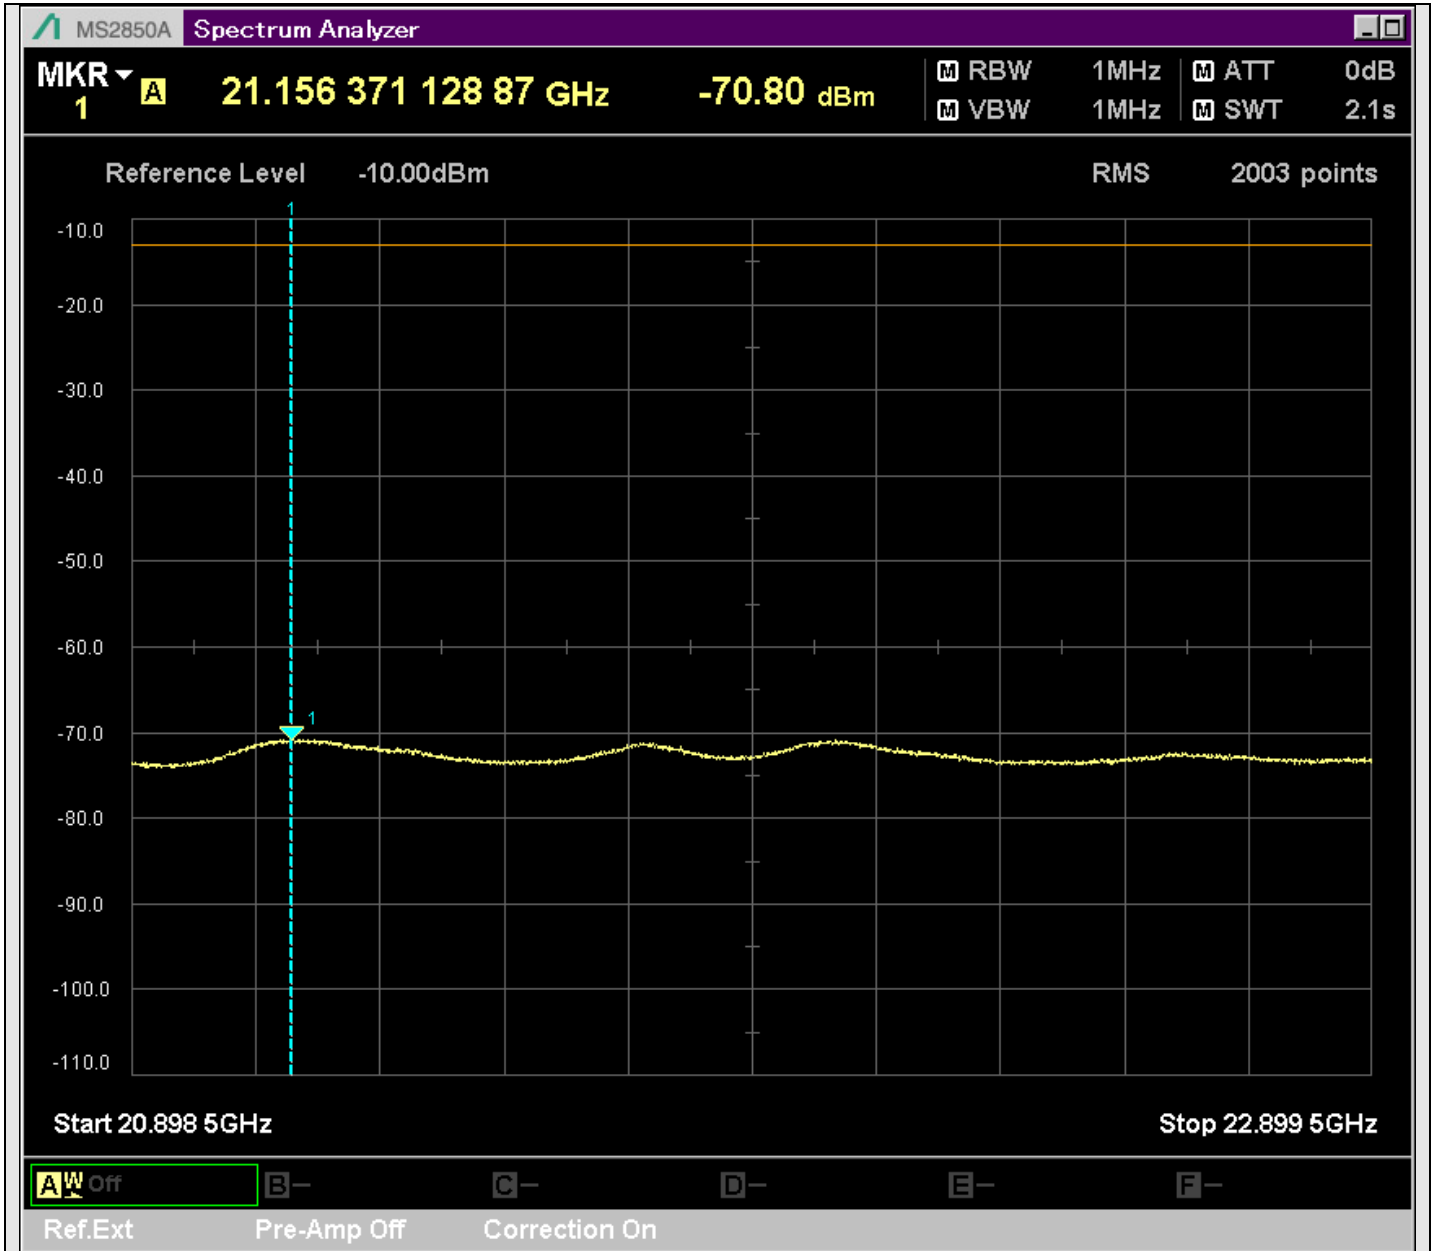

n7_25MHz_15kHz_526500_CP-OFDM
QPSK_Edge_1RB_Right_SA(20898MHz-22900MHz_1MHz)@21156.371MHz