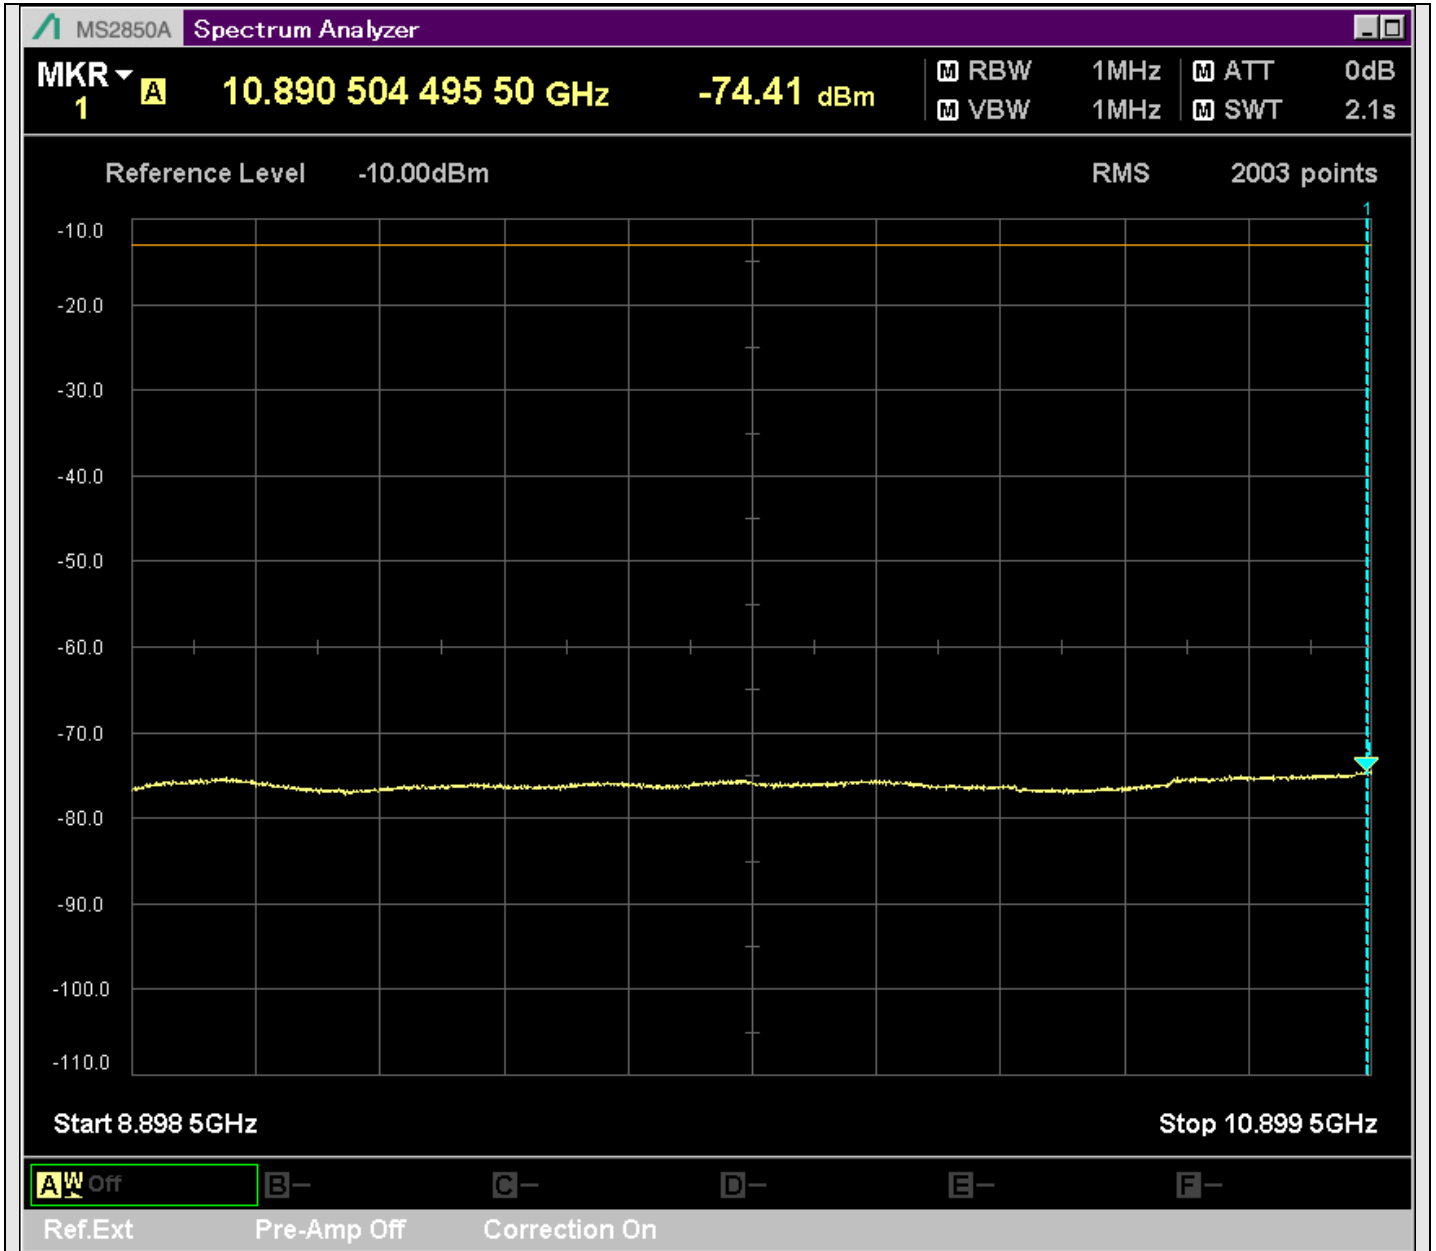

n7_25MHz_15kHz_526500_CP-OFDM
QPSK_Edge_1RB_Left_SA(8898MHz-10900MHz_1MHz)@10890.504MHz