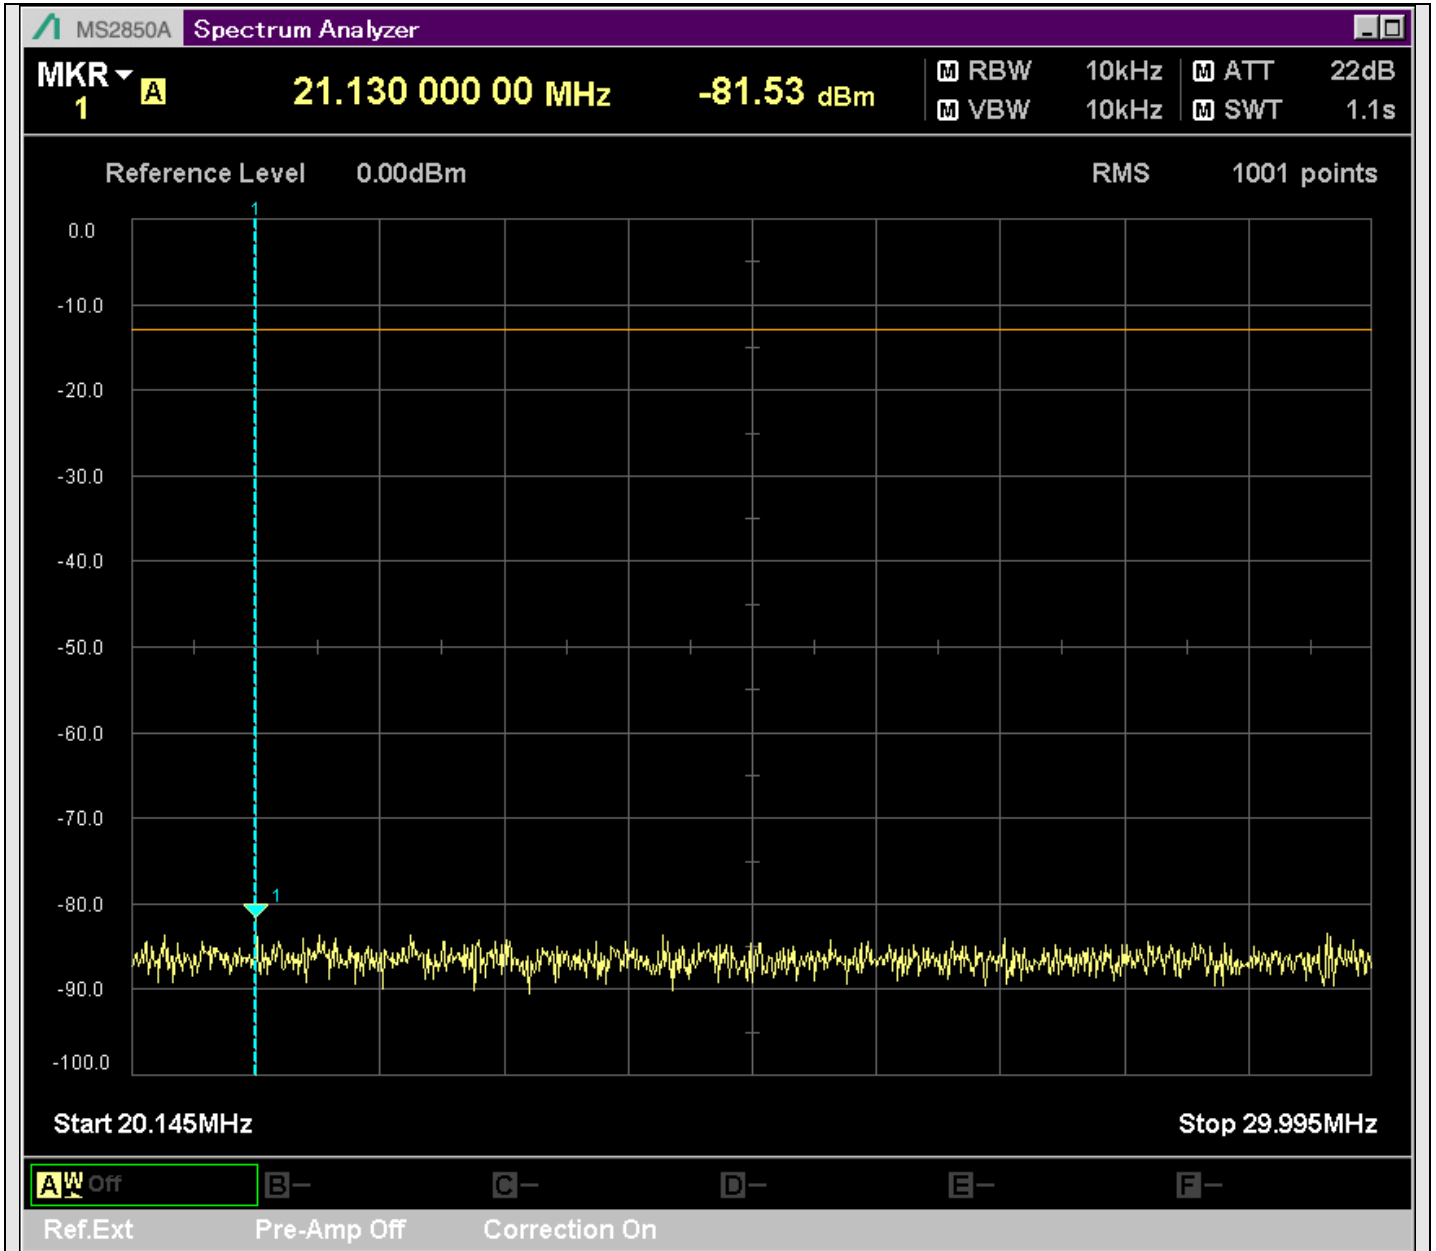

n7_25MHz_15kHz_526500_CP-OFDM
QPSK_Edge_1RB_Right_SA(20.14MHz-30MHz_10kHz)@21.130MHz