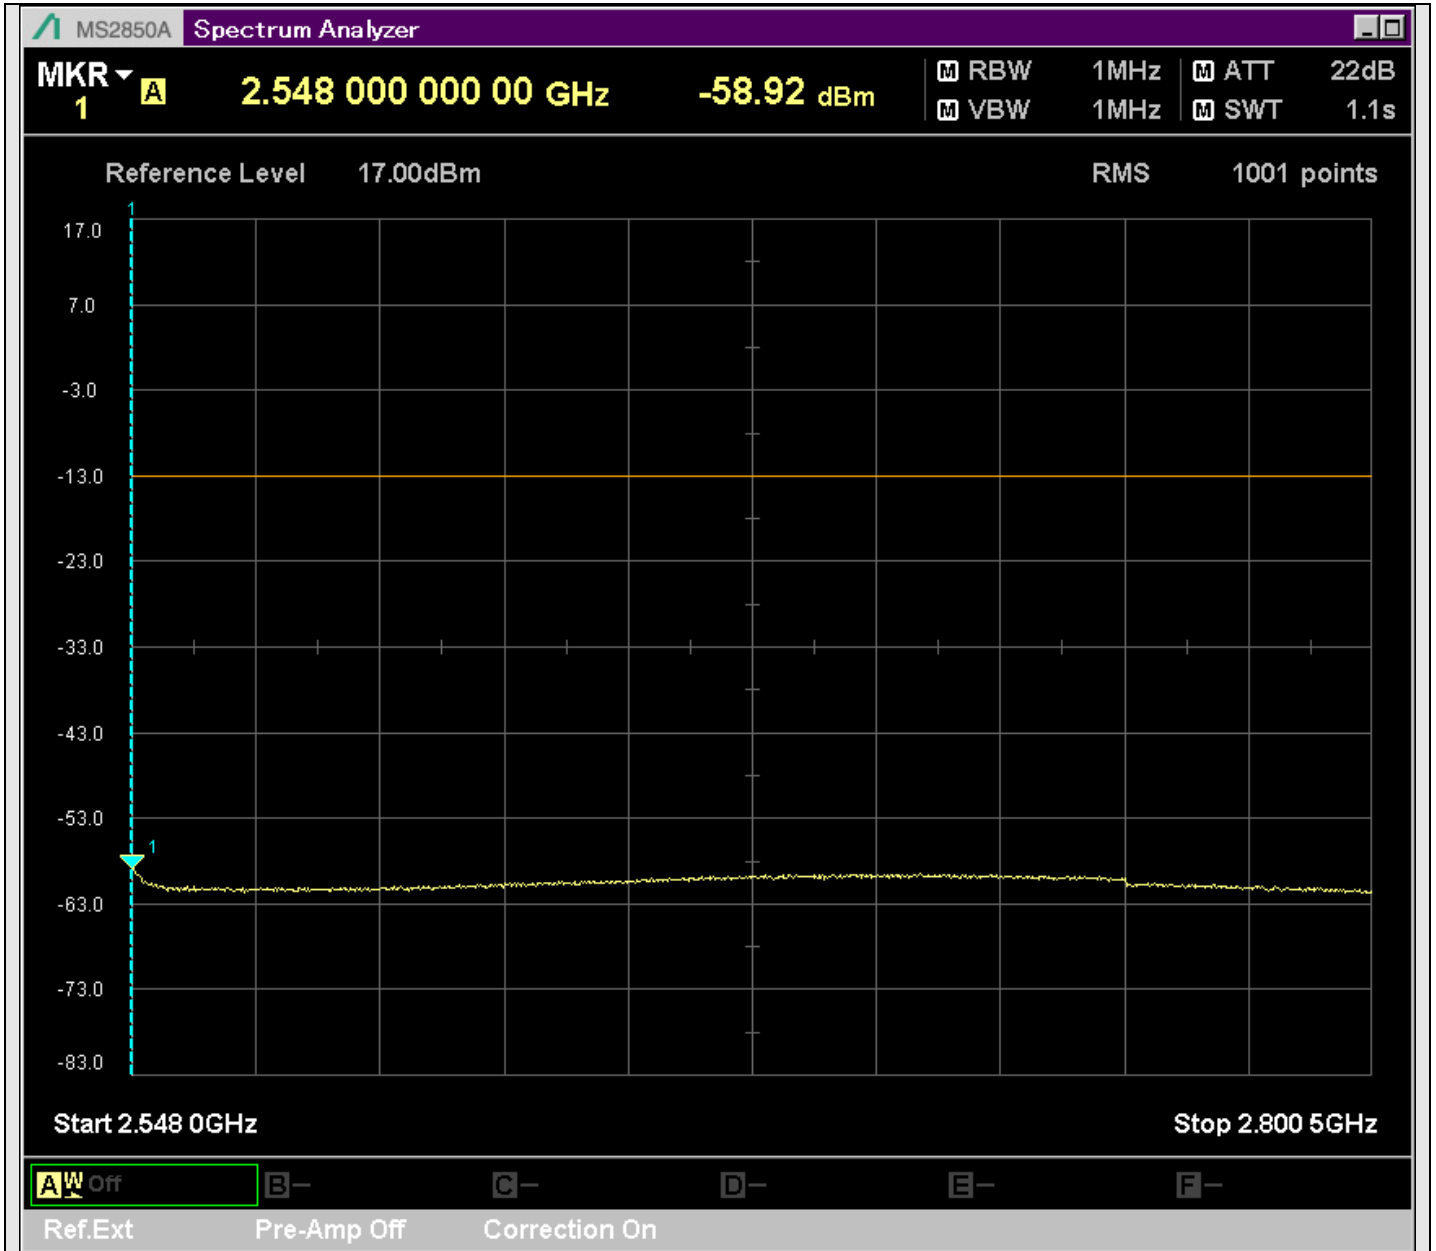

n7_5MHz_15kHz_531000_CP-OFDM
QPSK_Outer_Full_SA(2547.5MHz-2801MHz_1MHz)@2548.000MHz