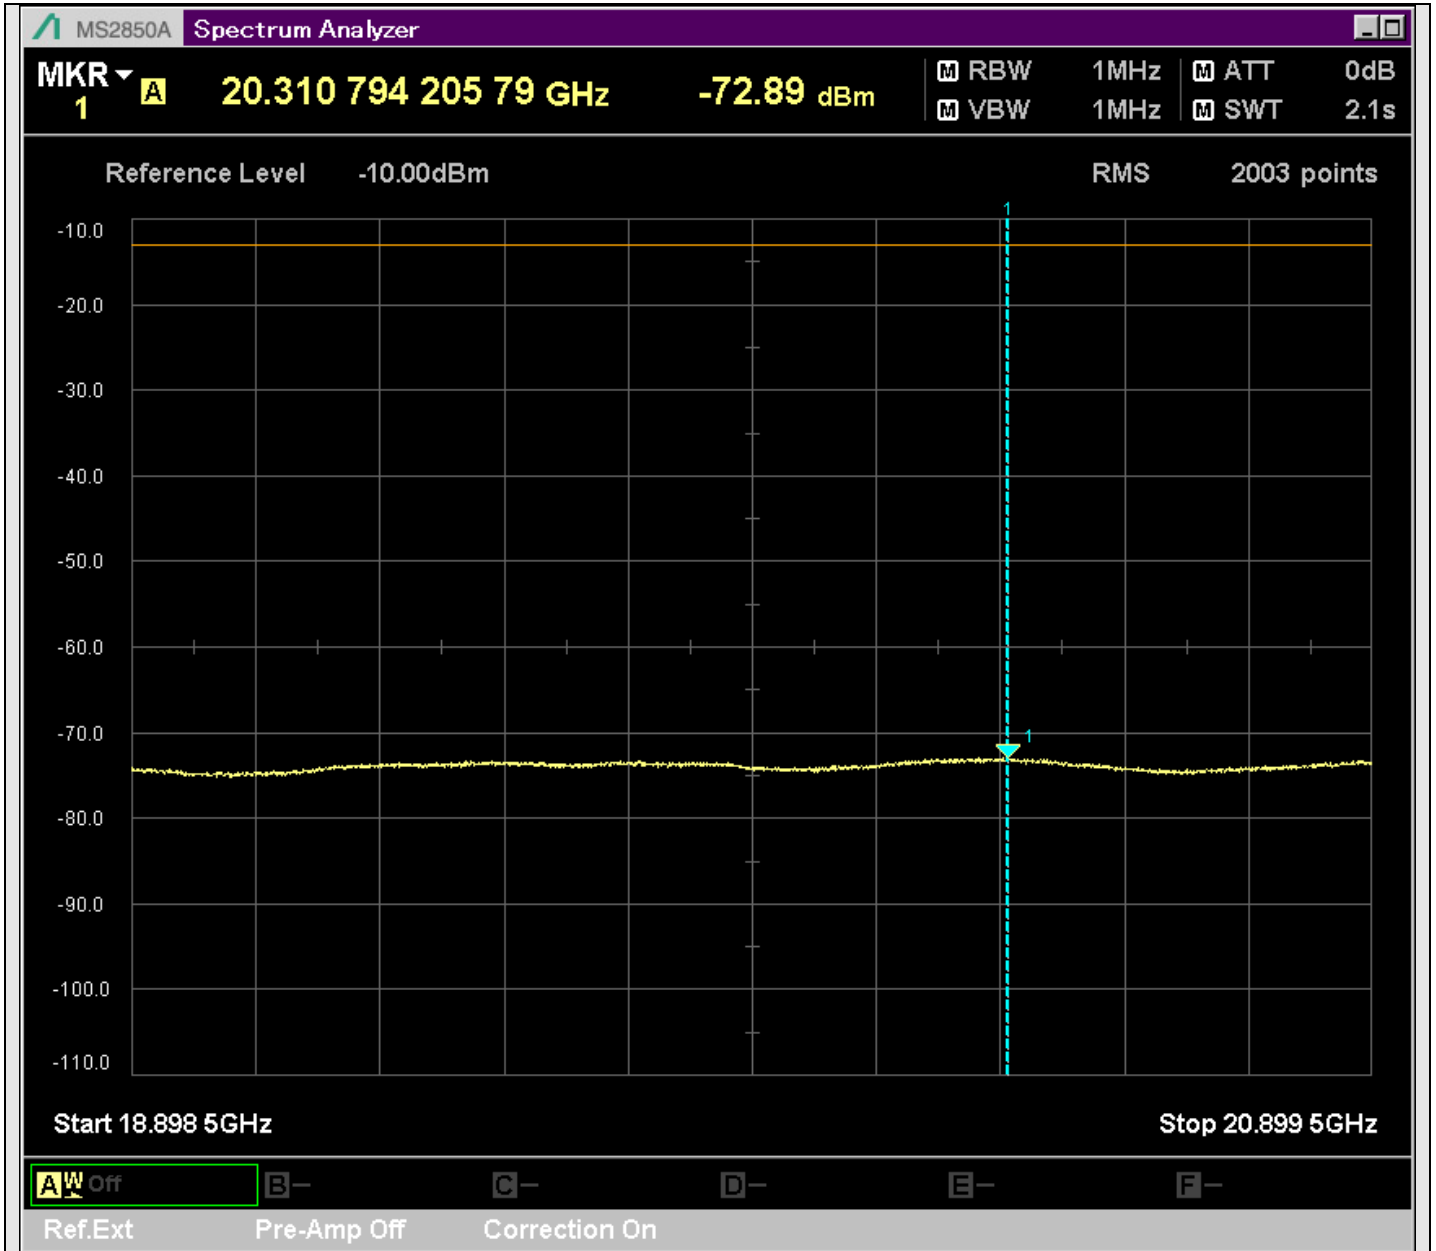

n7_5MHz_15kHz_537500_CP-OFDM
QPSK_Outer_Full_SA(18898MHz-20900MHz_1MHz)@20310.794MHz