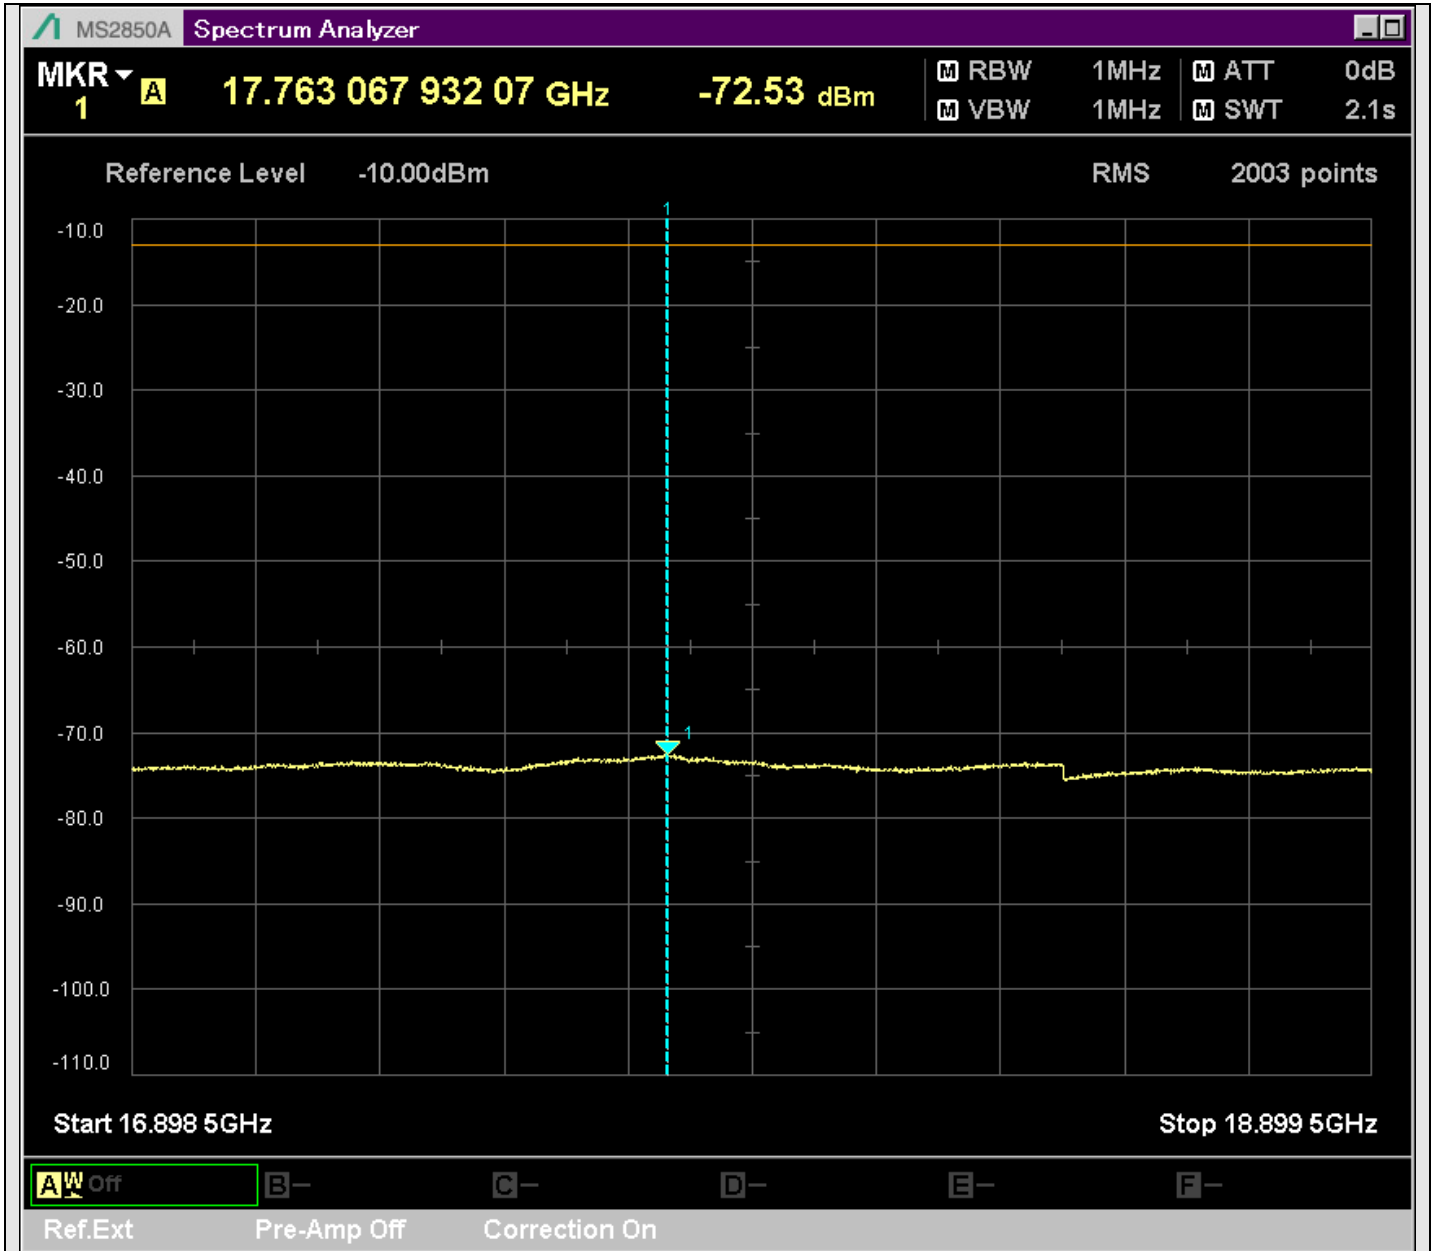

n7_25MHz_15kHz_526500_CP-OFDM
QPSK_Edge_1RB_Right_SA(16898MHz-18900MHz_1MHz)@17763.068MHz