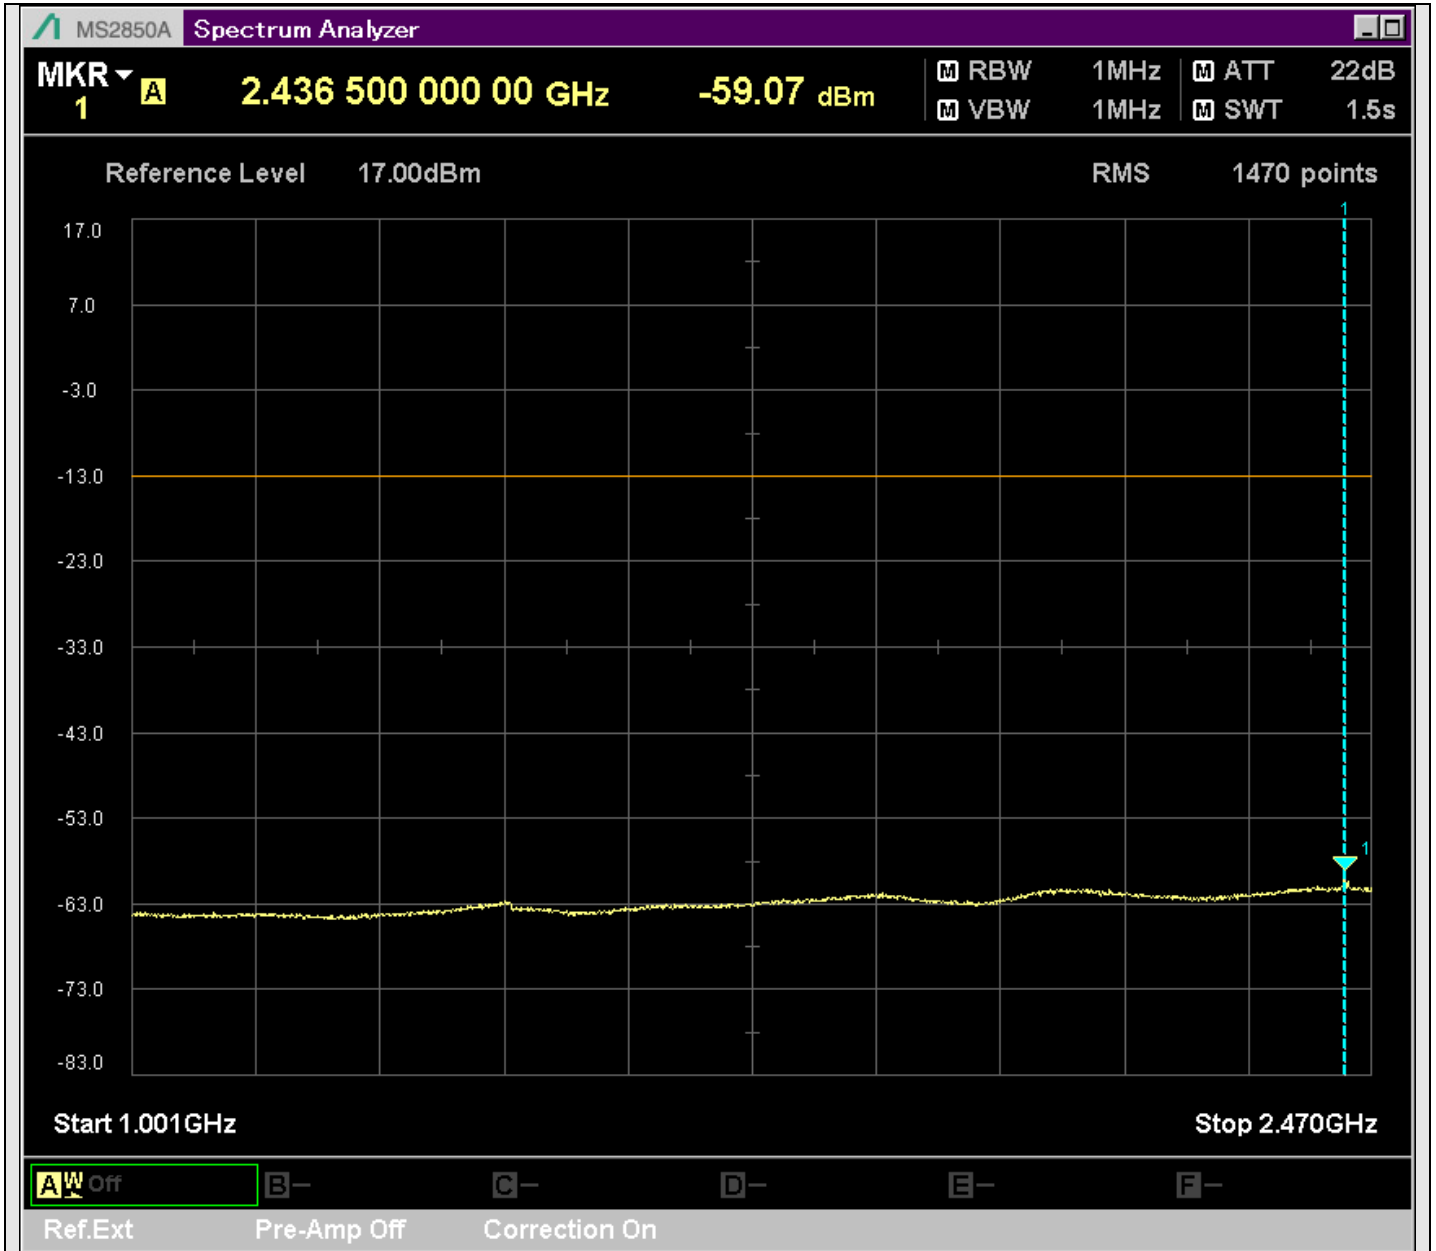

n7_25MHz_15kHz_526500_CP-OFDM
QPSK_Edge_1RB_Right_SA(1000MHz-2470MHz_1MHz)@2436.500MHz