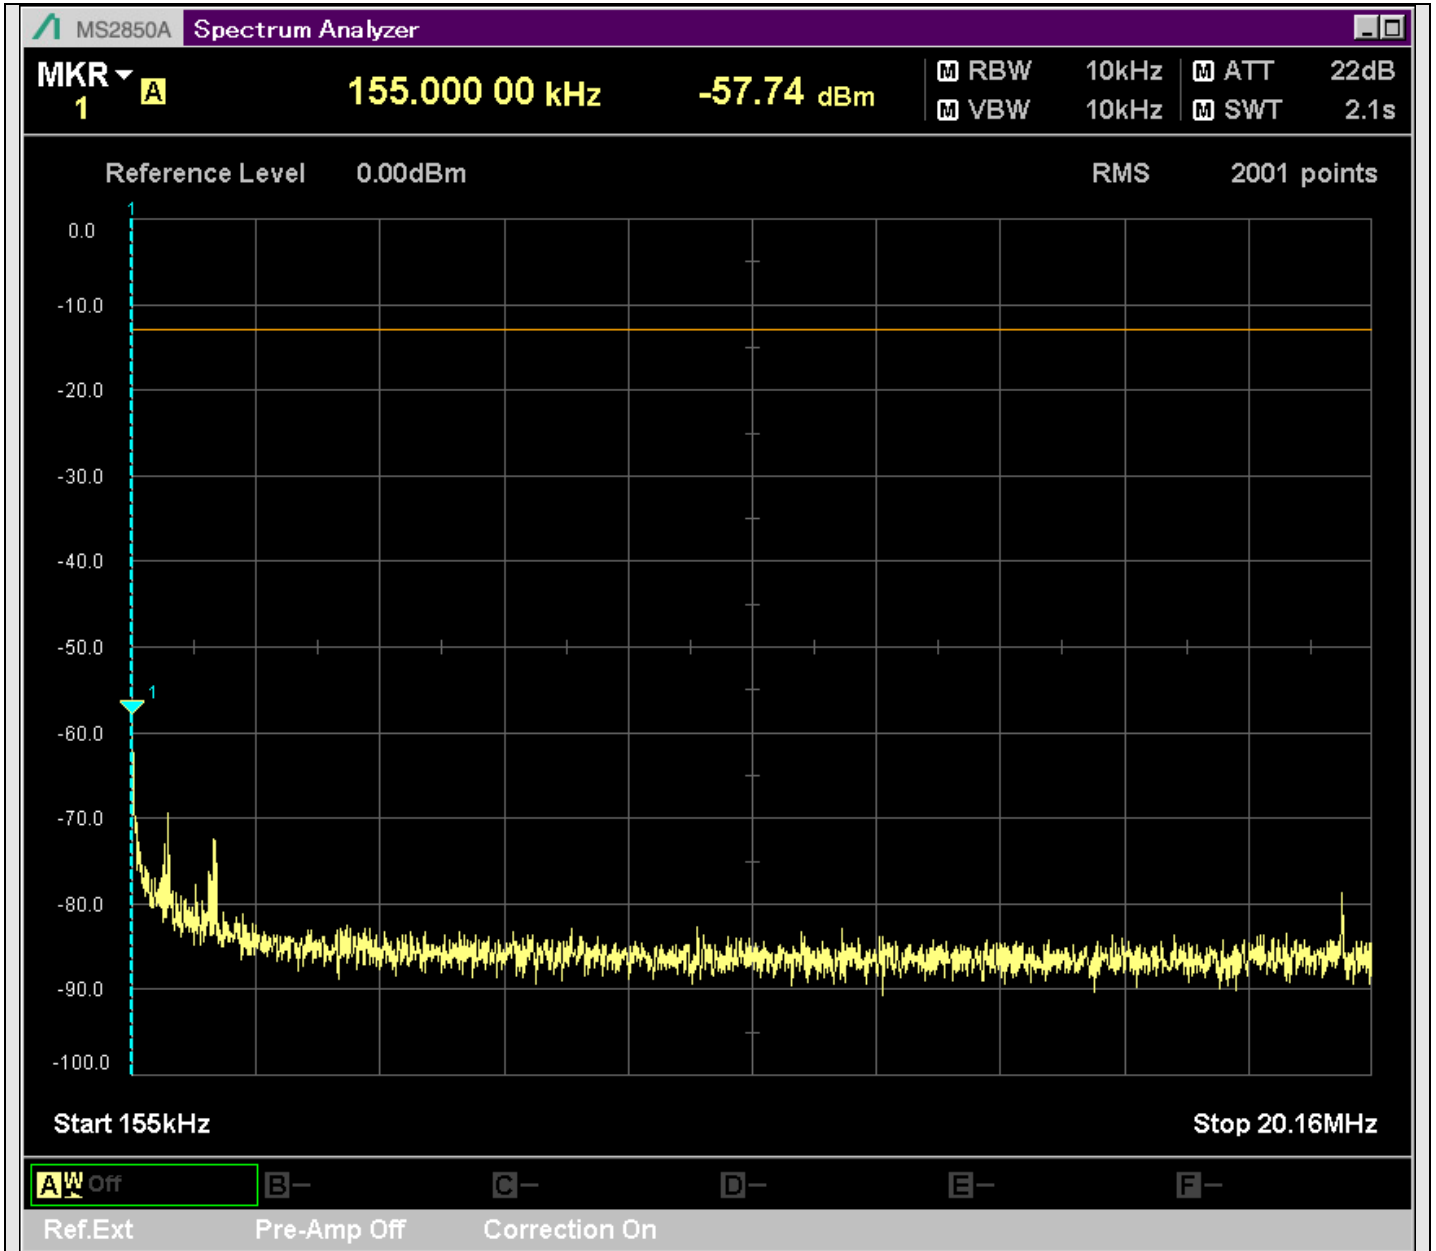

n7_5MHz_15kHz_537500_CP-OFDM
QPSK_Edge_1RB_Left_SA(0.15MHz-20.16MHz_10kHz)@0.155MHz