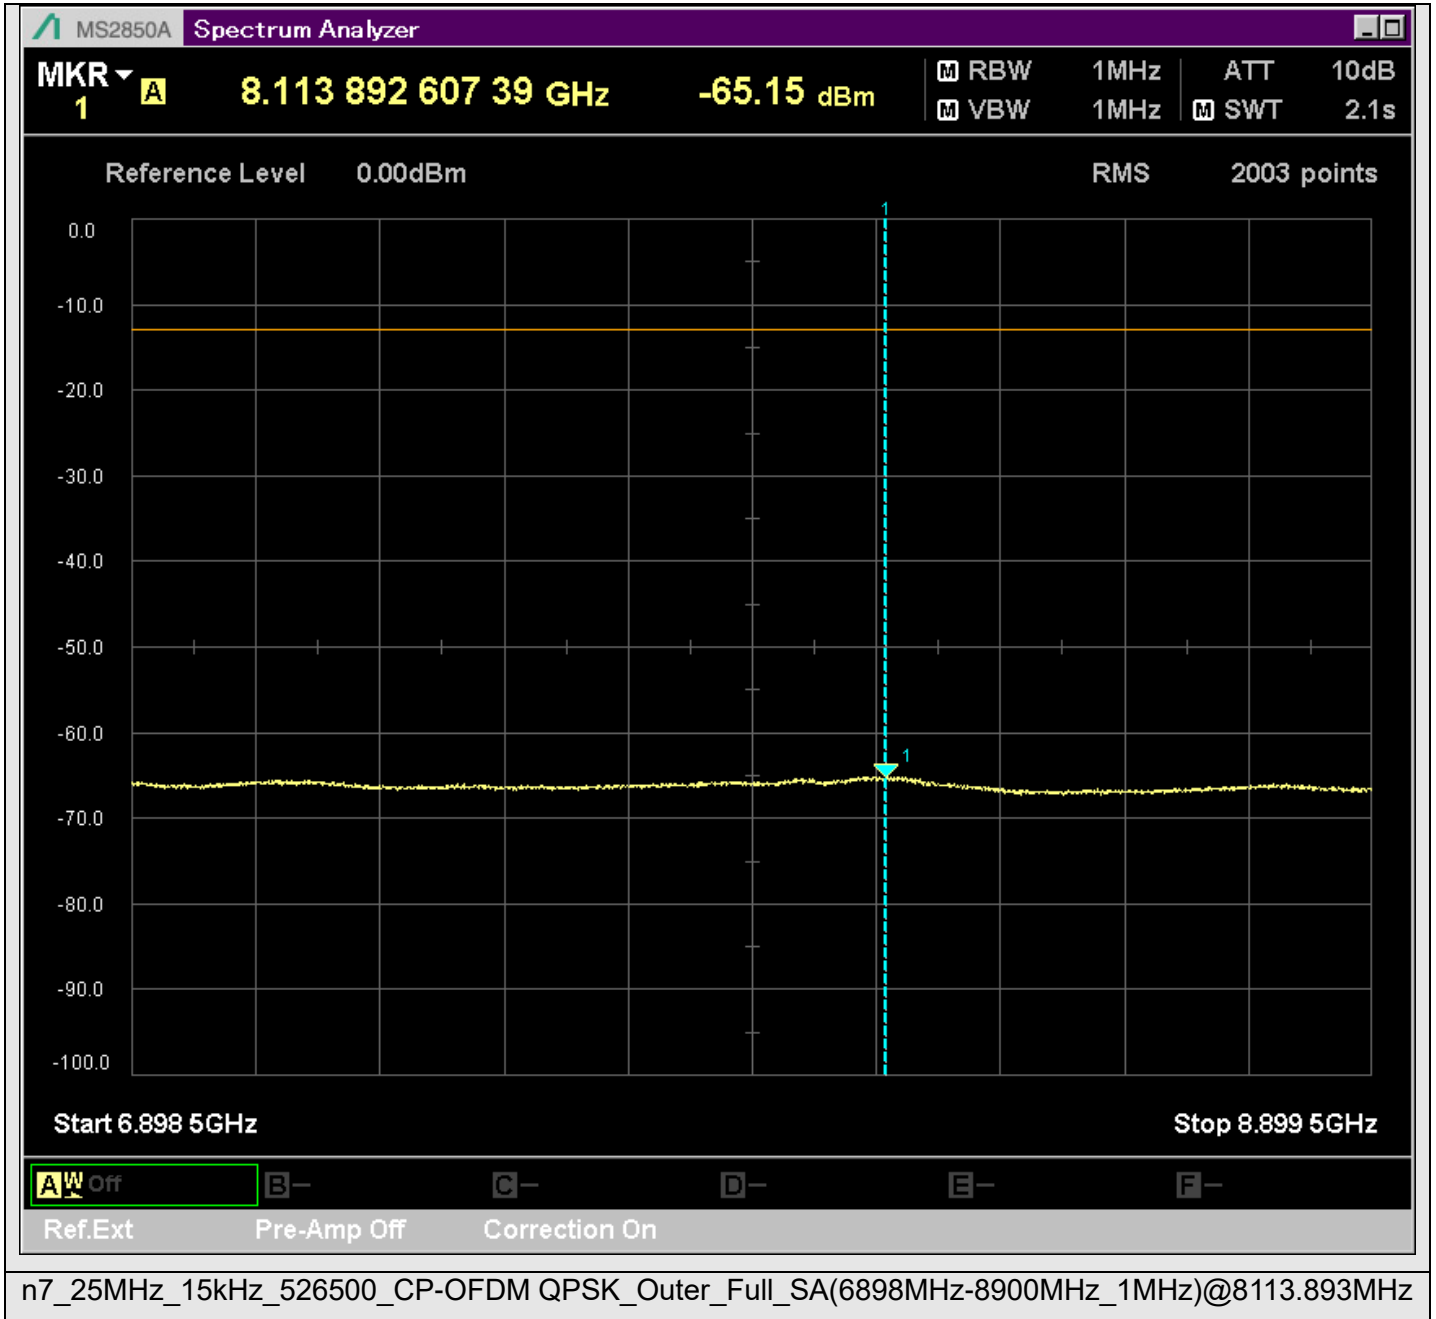

n7\_25MHz\_15kHz\_526500\_CP-OFDM  
QPSK\_Outer\_Full\_SA(429.9MHz-630.1MHz\_100kHz)@560.385MHz

n7\_25MHz\_15kHz\_526500\_CP-OFDM  
QPSK\_Outer\_Full\_SA(629.9MHz-830.1MHz\_100kHz)@718.306MHz

n7\_25MHz\_15kHz\_526500\_CP-OFDM  
QPSK\_Outer\_Full\_SA(829.9MHz-1000MHz\_100kHz)@998.150MHz