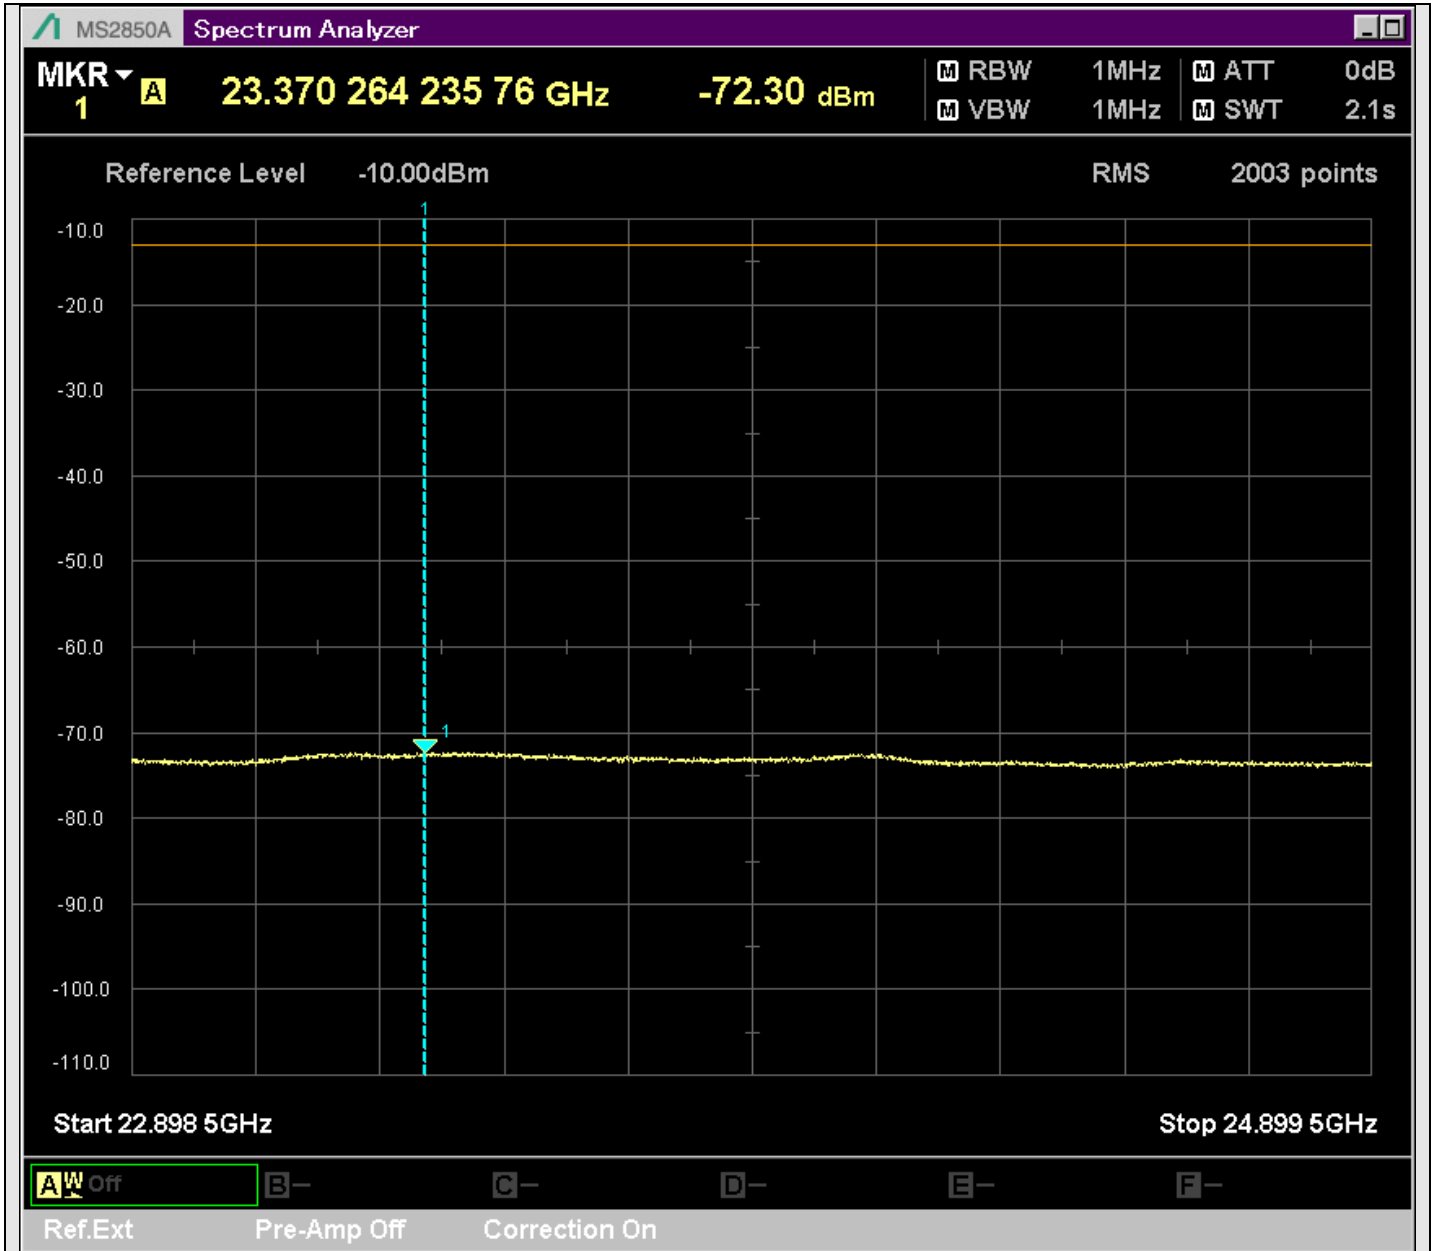

n7\_25MHz\_15kHz\_526500\_CP-OFDM  
QPSK\_Edge\_1RB\_Left\_SA(16898MHz-18900MHz\_1MHz)@17755.072MHz

n7\_25MHz\_15kHz\_526500\_CP-OFDM  
QPSK\_Edge\_1RB\_Left\_SA(18898MHz-20900MHz\_1MHz)@20254.822MHz

n7\_25MHz\_15kHz\_526500\_CP-OFDM  
QPSK\_Edge\_1RB\_Left\_SA(20898MHz-22900MHz\_1MHz)@21163.368MHz