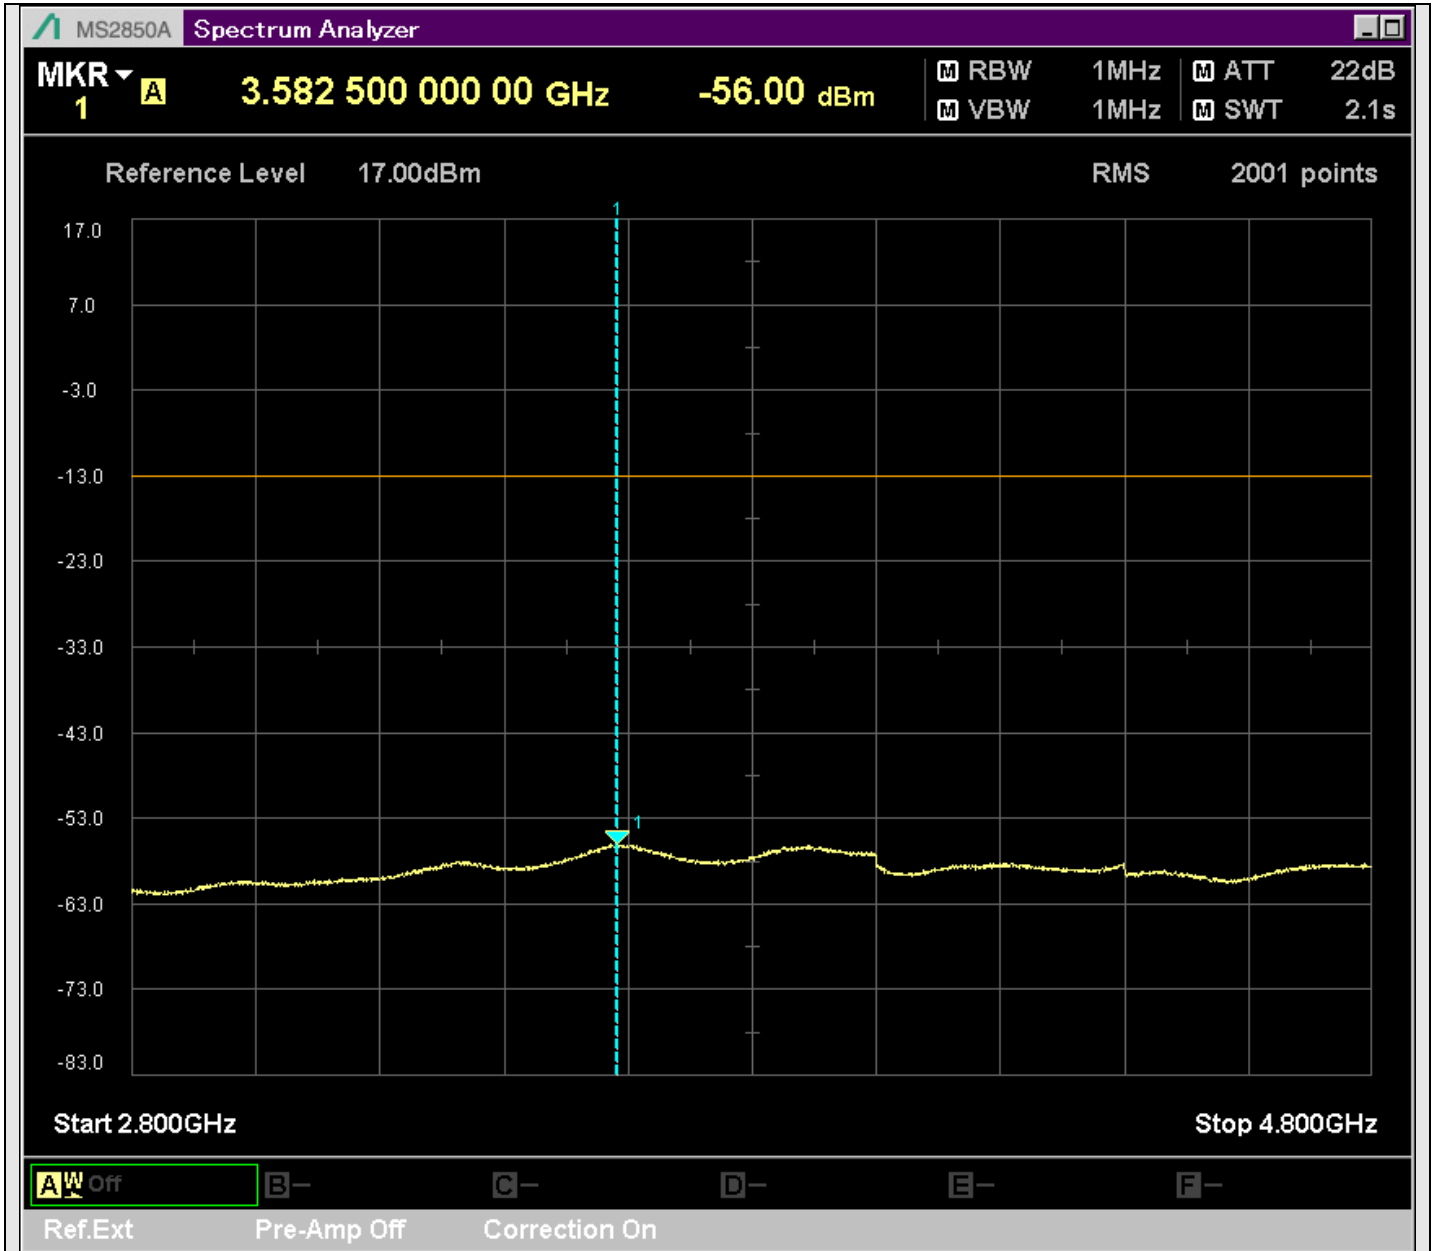

n7_5MHz_15kHz_531000_CP-OFDM
QPSK_Edge_1RB_Right_SA(2799MHz-4800MHz_1MHz)@3582.500MHz