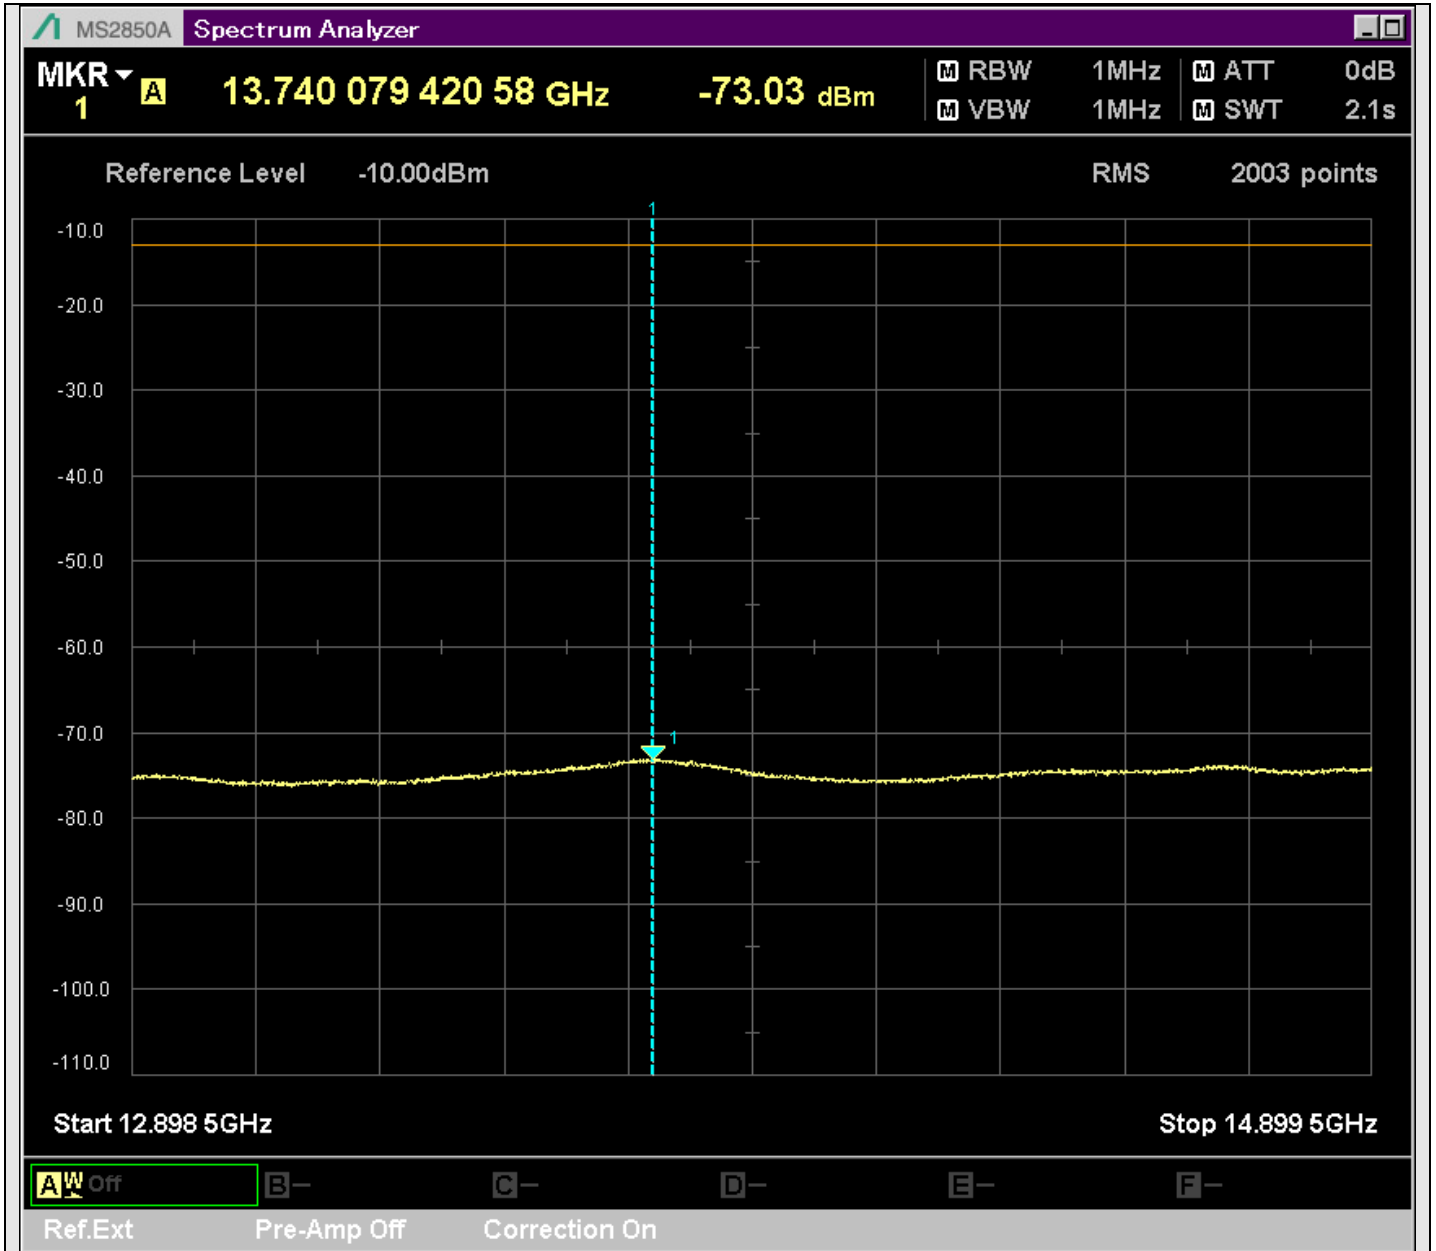

n7_25MHz_15kHz_526500_CP-OFDM
QPSK_Edge_1RB_Right_SA(12898MHz-14900MHz_1MHz)@13740.079MHz