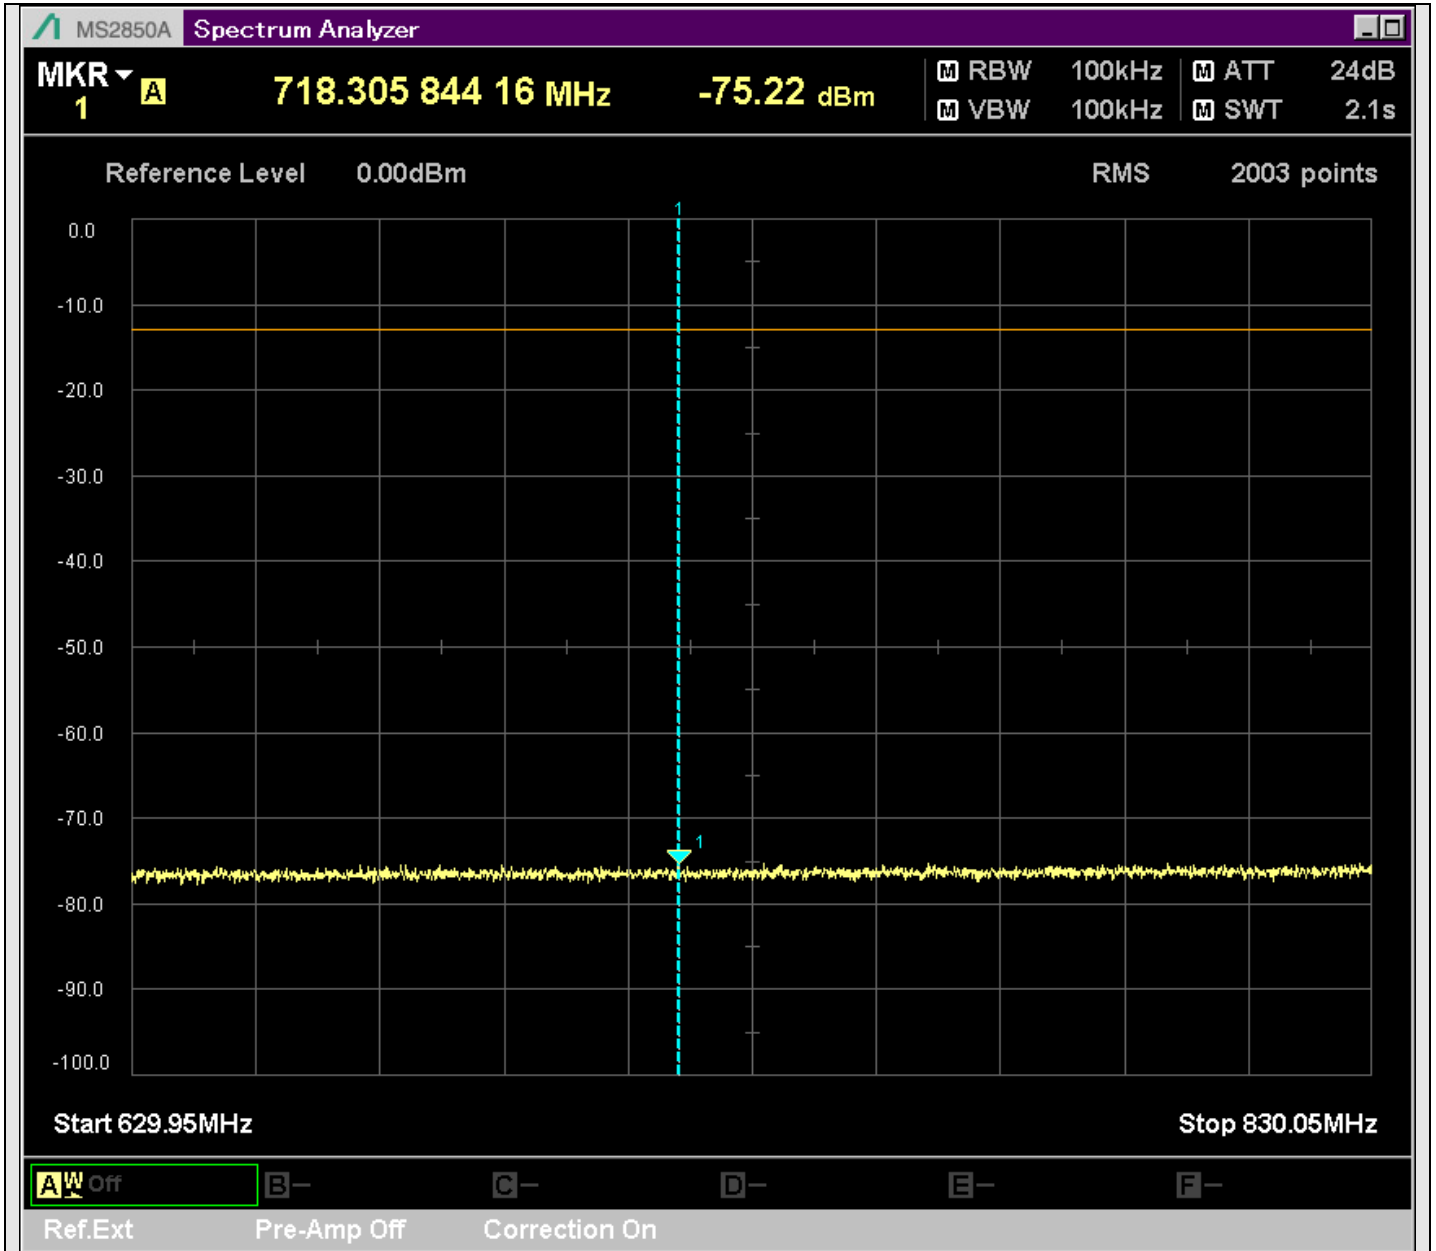

n7_25MHz_15kHz_526500_CP-OFDM
QPSK_Outer_Full_SA(629.9MHz-830.1MHz_100kHz)@718.306MHz