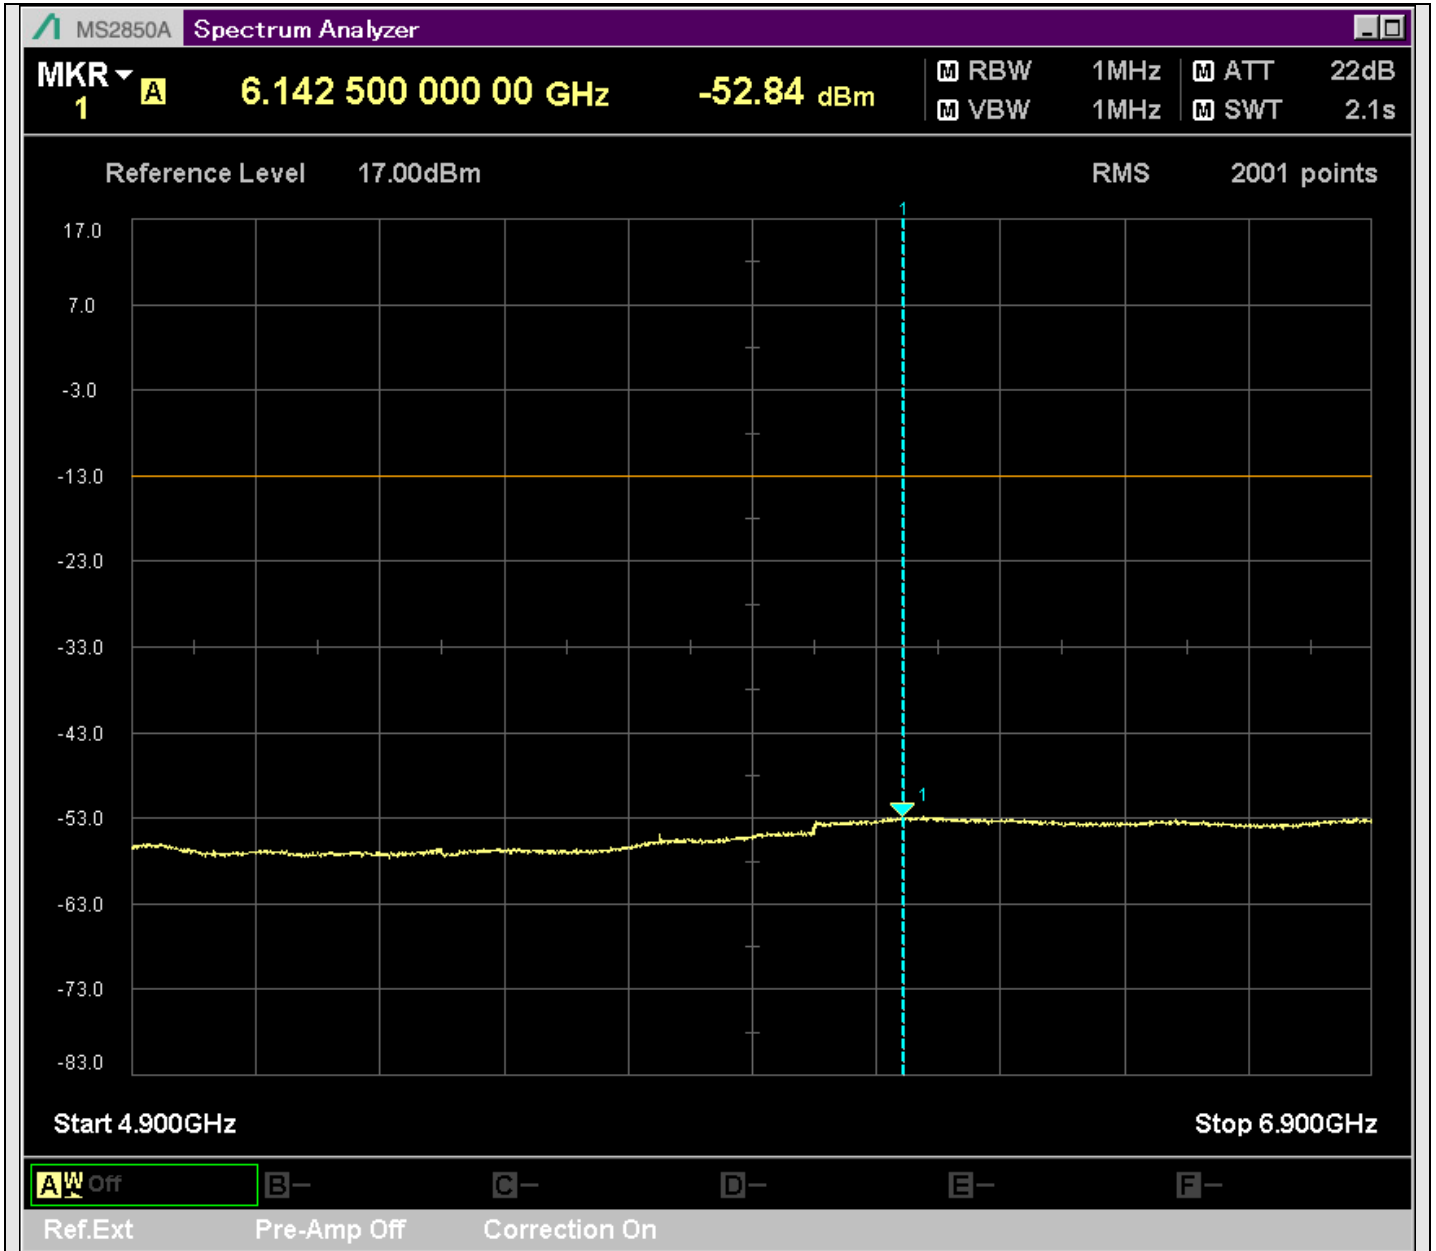

n7_5MHz_15kHz_537500_CP-OFDM
QPSK_Edge_1RB_Right_SA(4899MHz-6900MHz_1MHz)@6142.500MHz