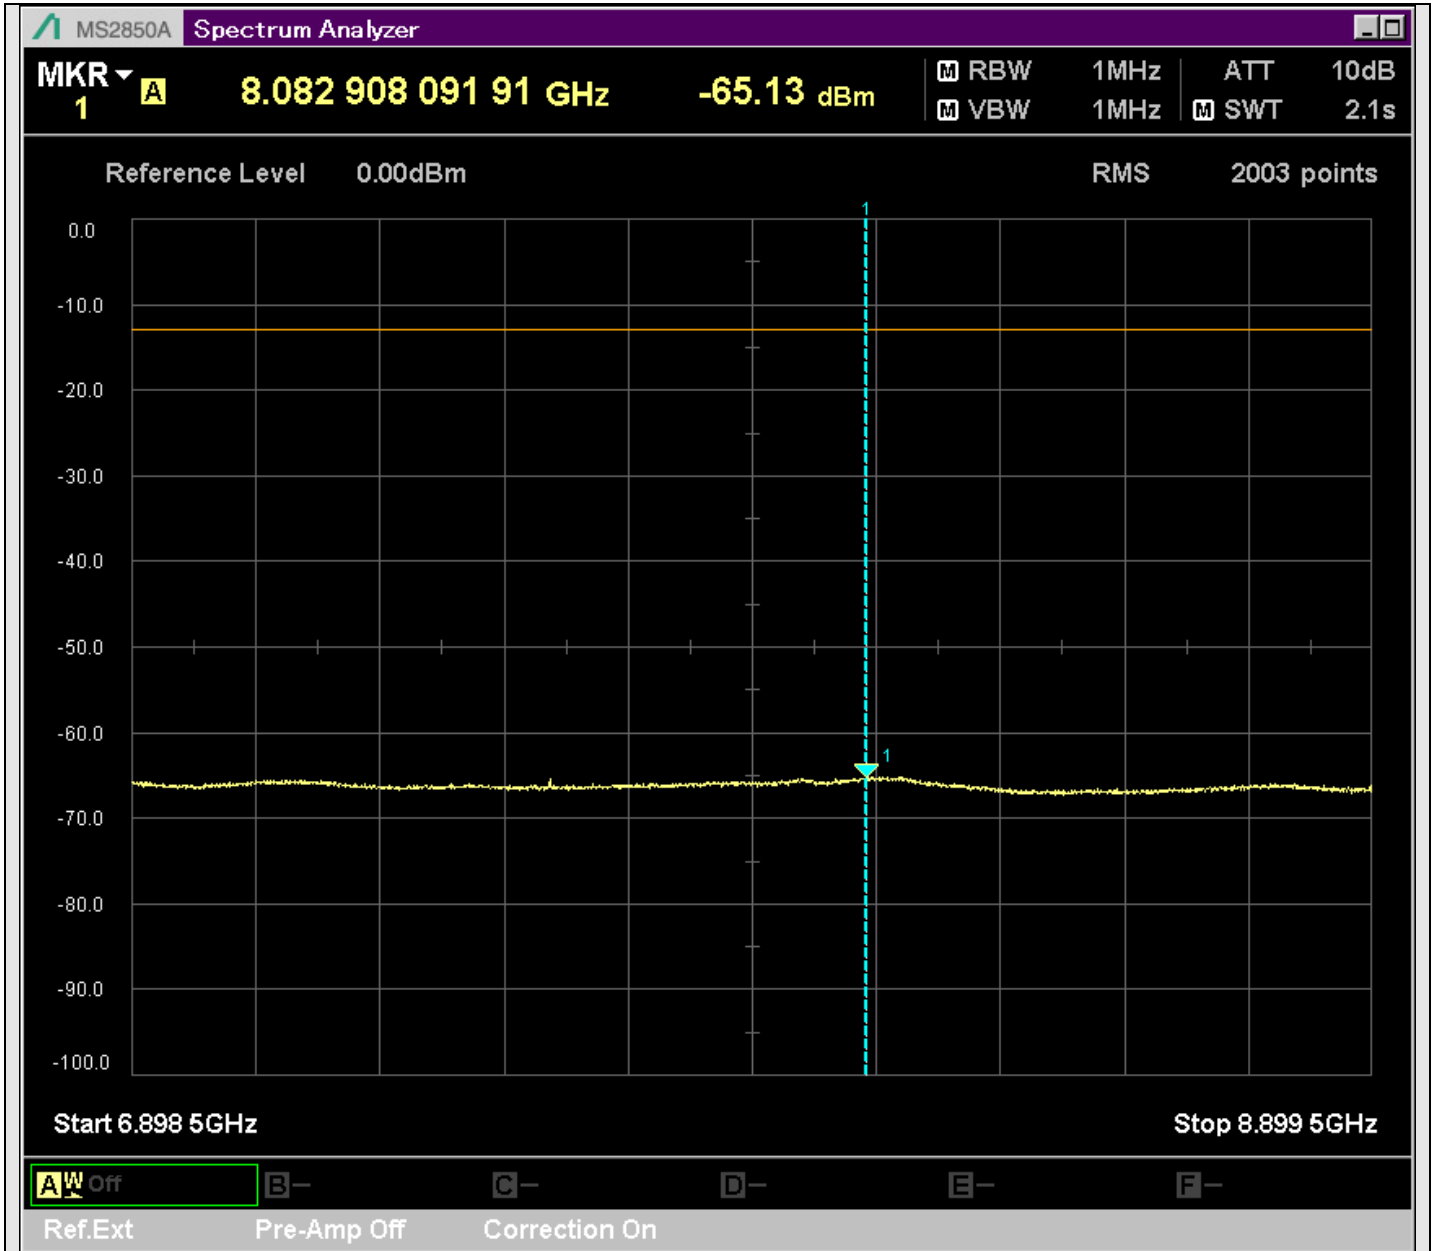

n7_25MHz_15kHz_526500_CP-OFDM
QPSK_Edge_1RB_Right_SA(6898MHz-8900MHz_1MHz)@8082.908MHz