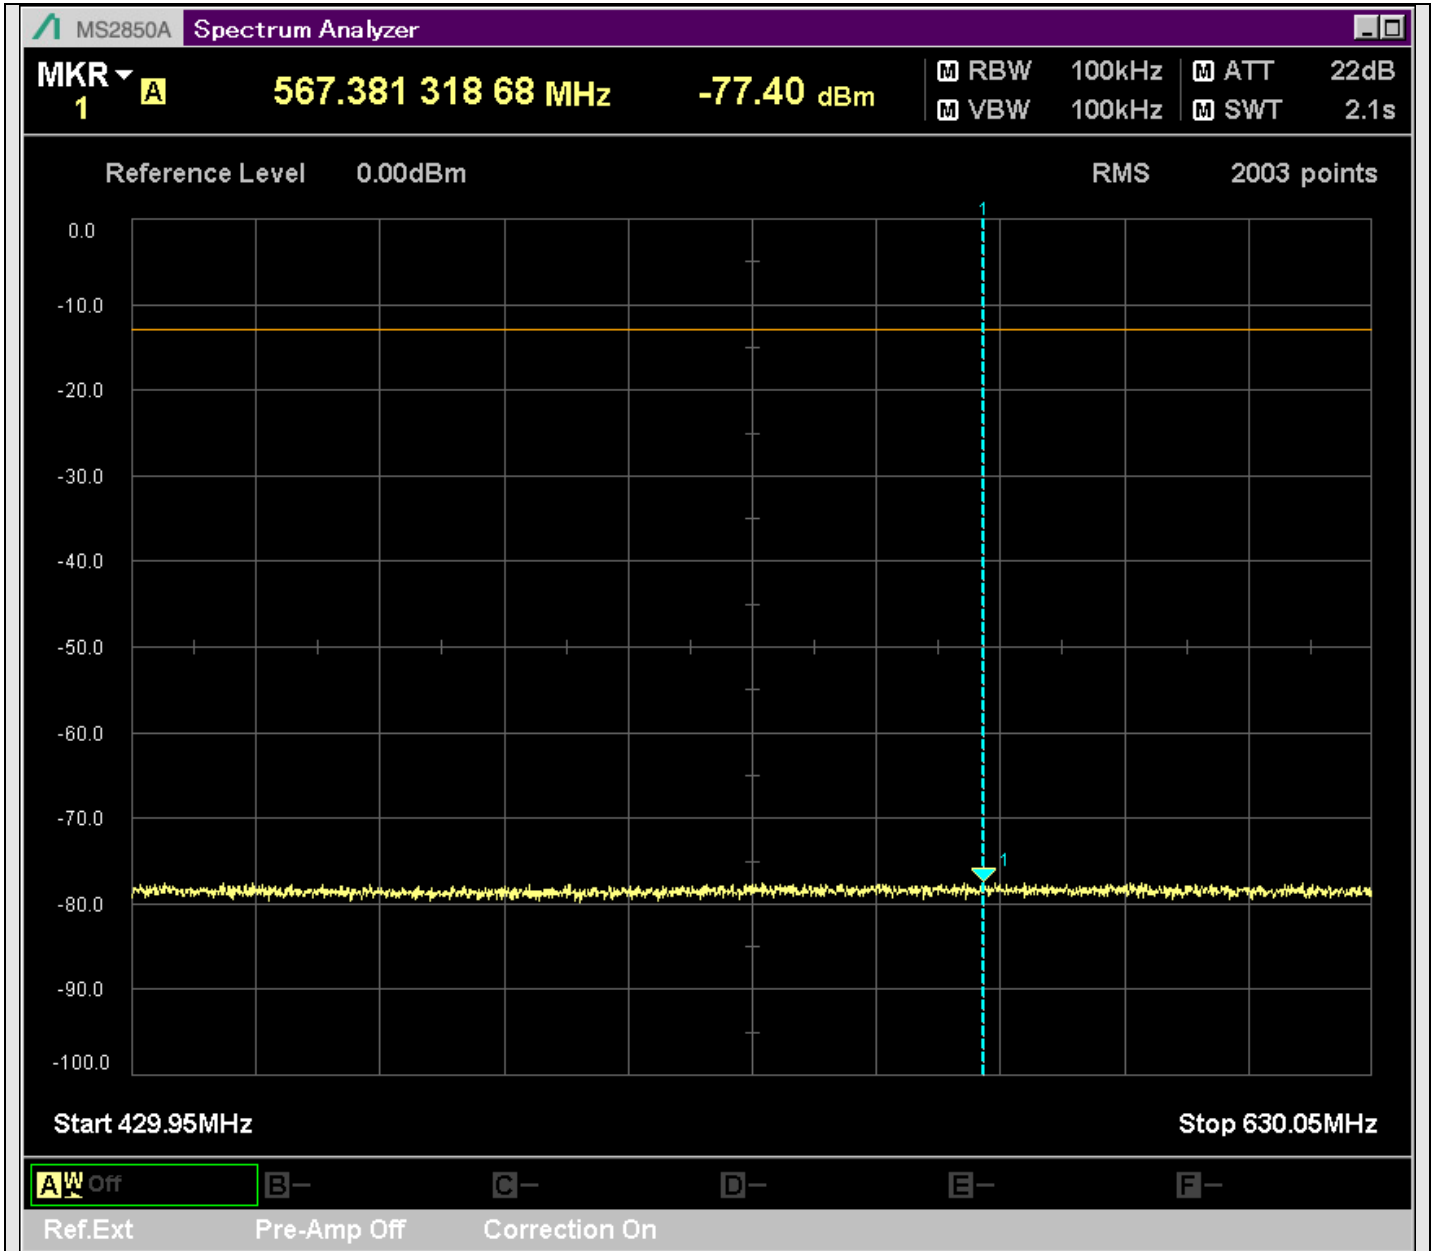

n7_25MHz_15kHz_526500_CP-OFDM
QPSK_Edge_1RB_Right_SA(429.9MHz-630.1MHz_100kHz)@567.381MHz