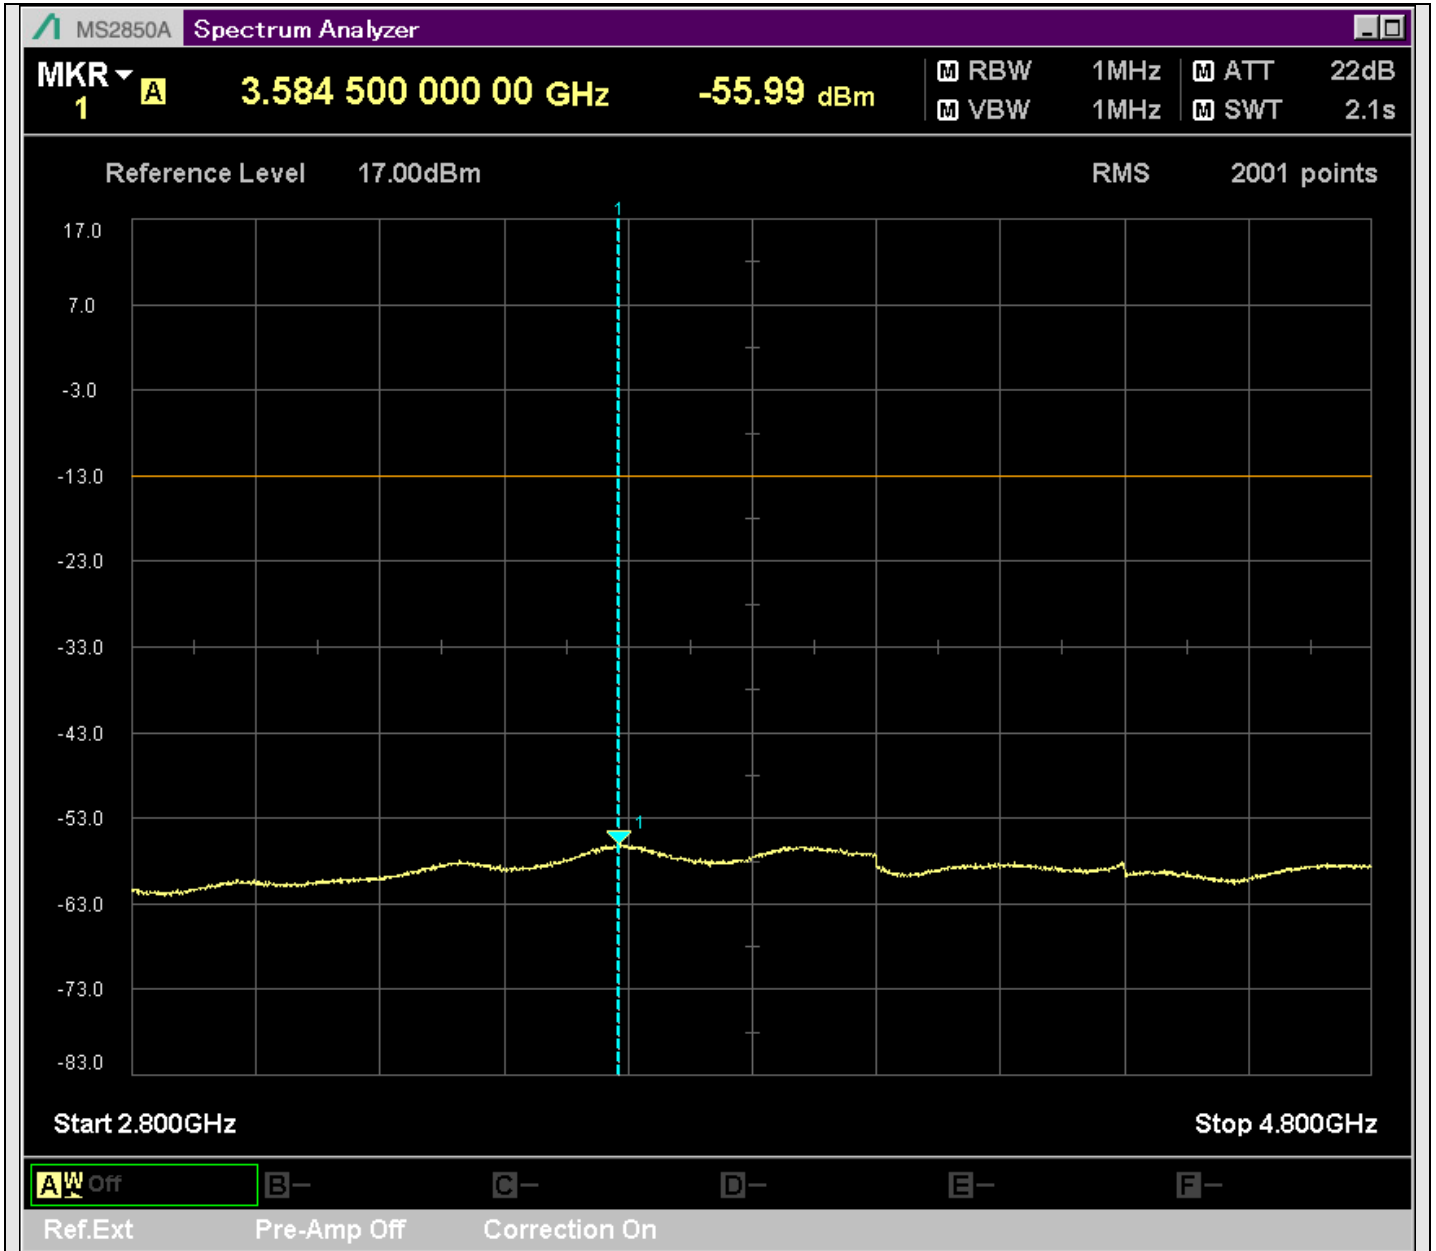

n7_25MHz_15kHz_526500_CP-OFDM
QPSK_Edge_1RB_Left_SA(2799MHz-4800MHz_1MHz)@3584.500MHz