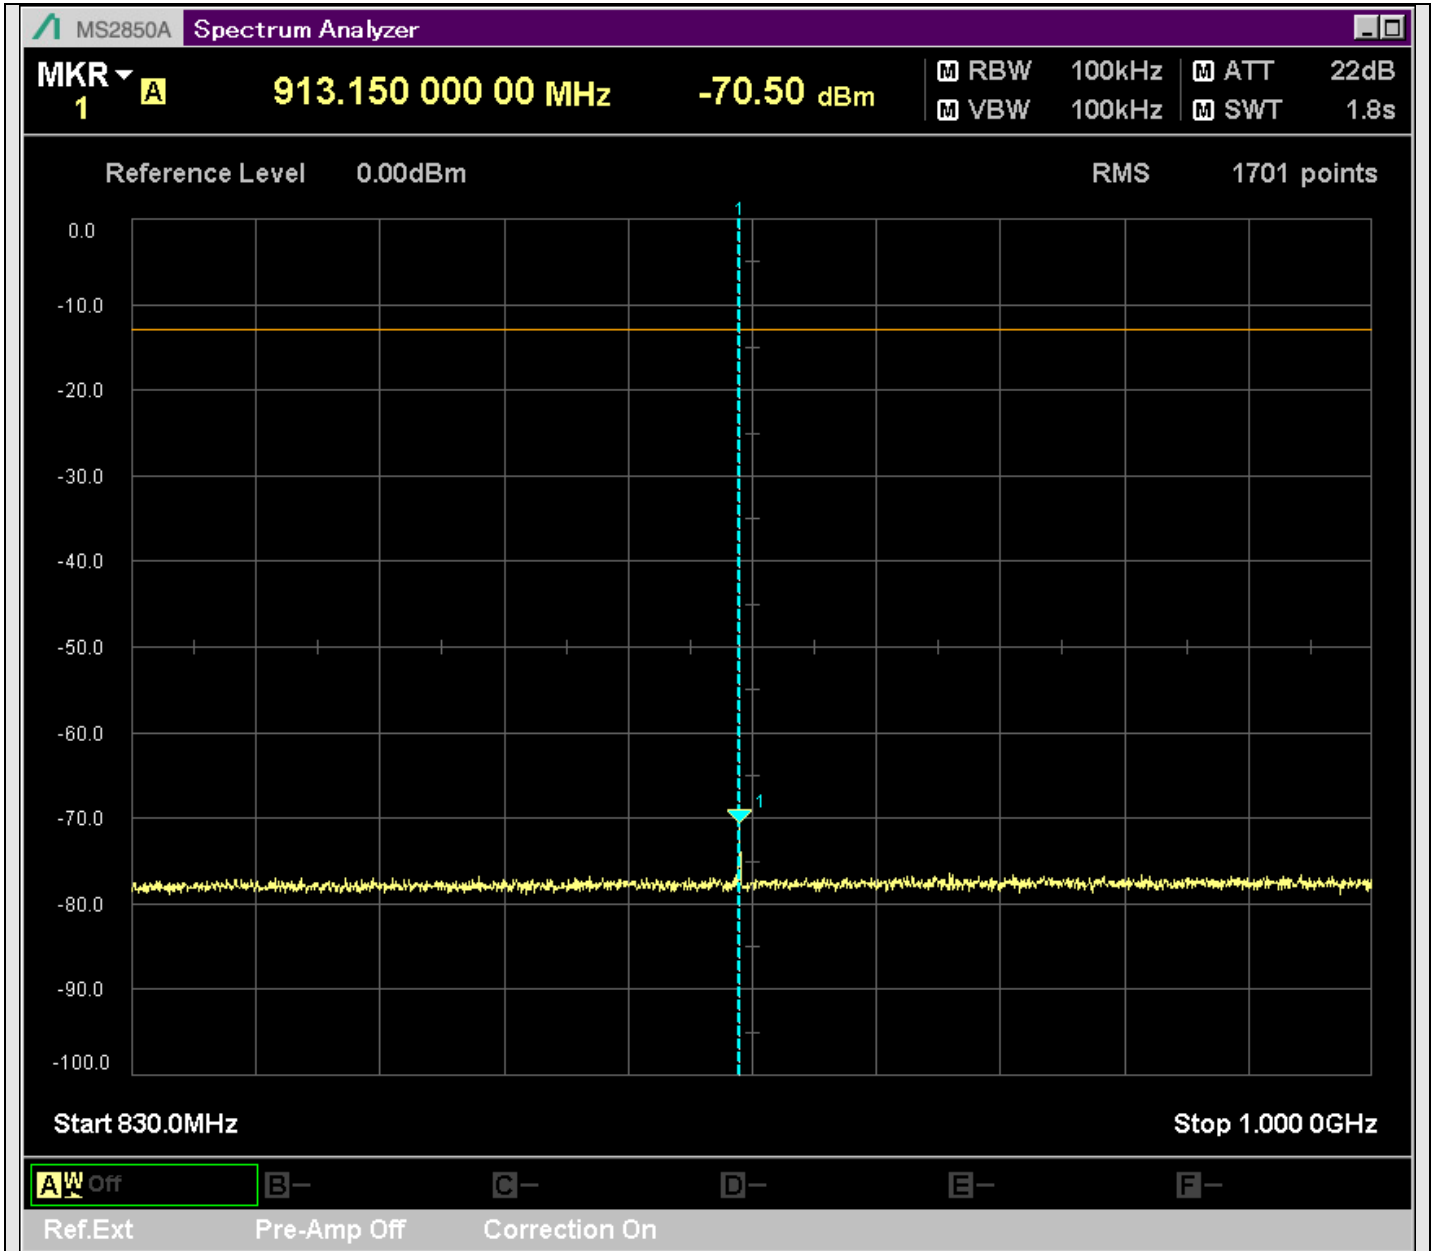

n7_25MHz_15kHz_526500_CP-OFDM
QPSK_Edge_1RB_Left_SA(829.9MHz-1000MHz_100kHz)@913.150MHz