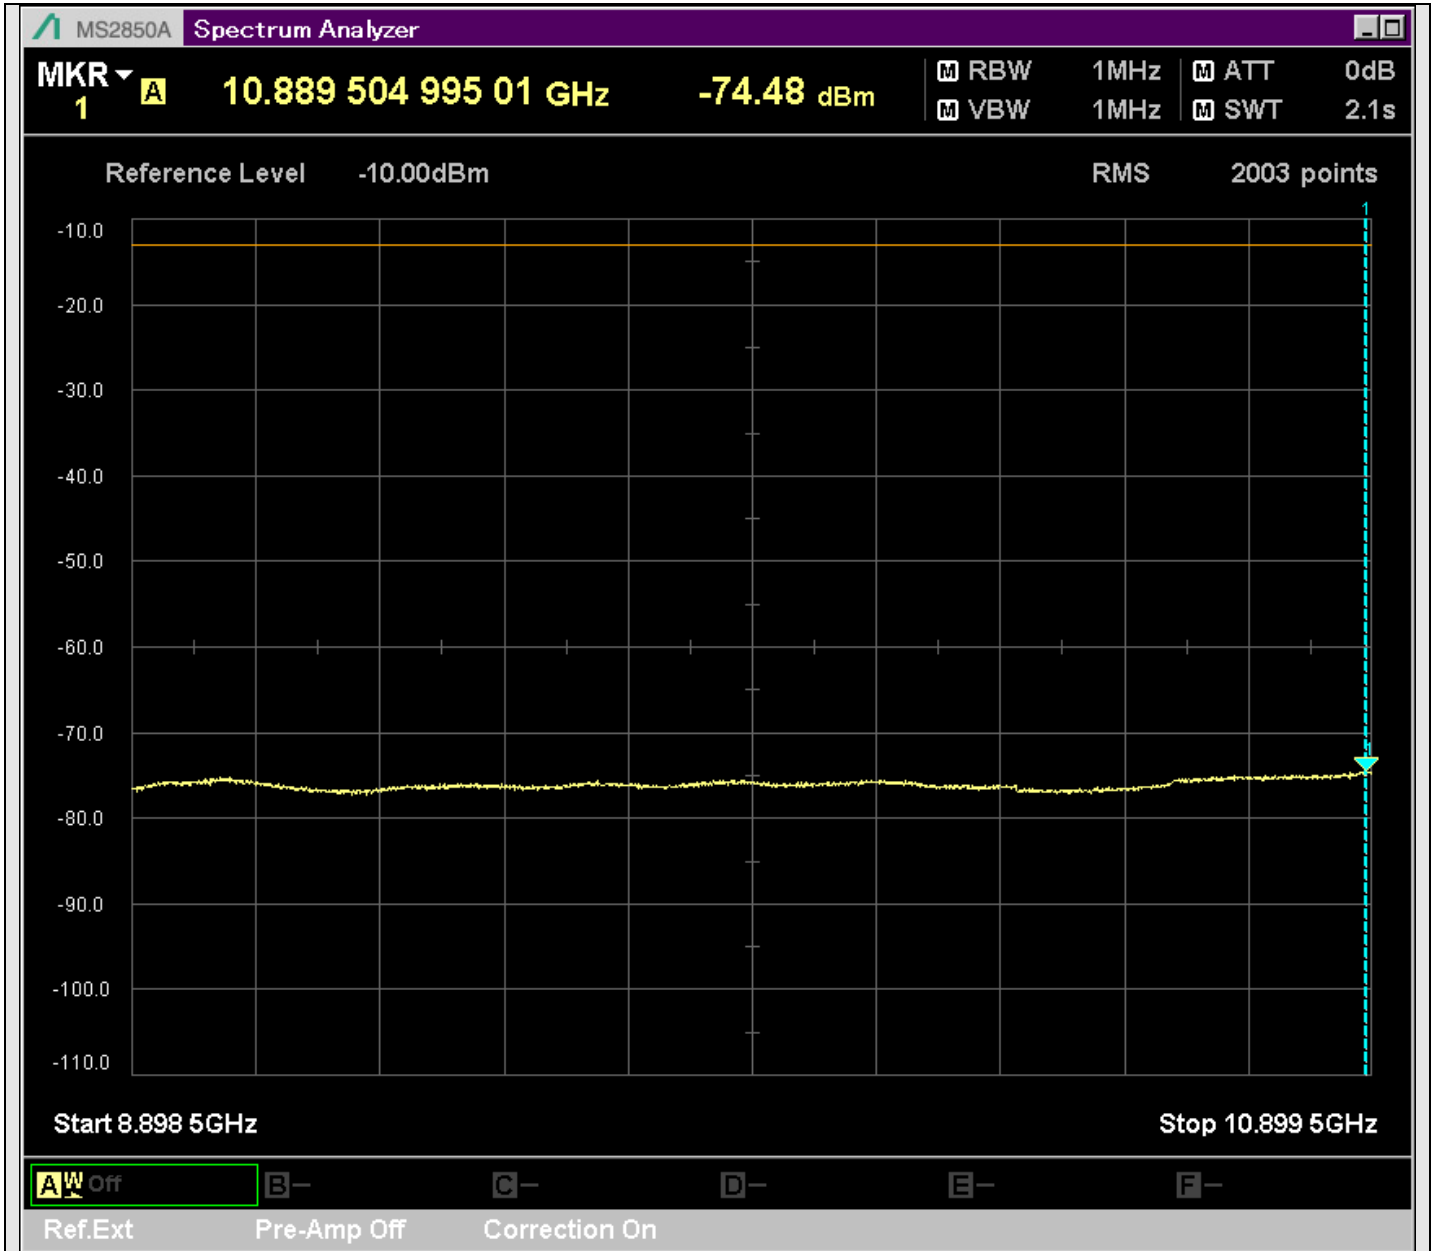

n7\_25MHz\_15kHz\_526500\_CP-OFDM  
QPSK\_Edge\_1RB\_Right\_SA(4798MHz-4901MHz\_1MHz)@4899.990MHz

n7\_25MHz\_15kHz\_526500\_CP-OFDM  
QPSK\_Edge\_1RB\_Right\_SA(4899MHz-6900MHz\_1MHz)@6190.500MHz

n7\_25MHz\_15kHz\_526500\_CP-OFDM  
QPSK\_Edge\_1RB\_Right\_SA(6898MHz-8900MHz\_1MHz)@8082.908MHz