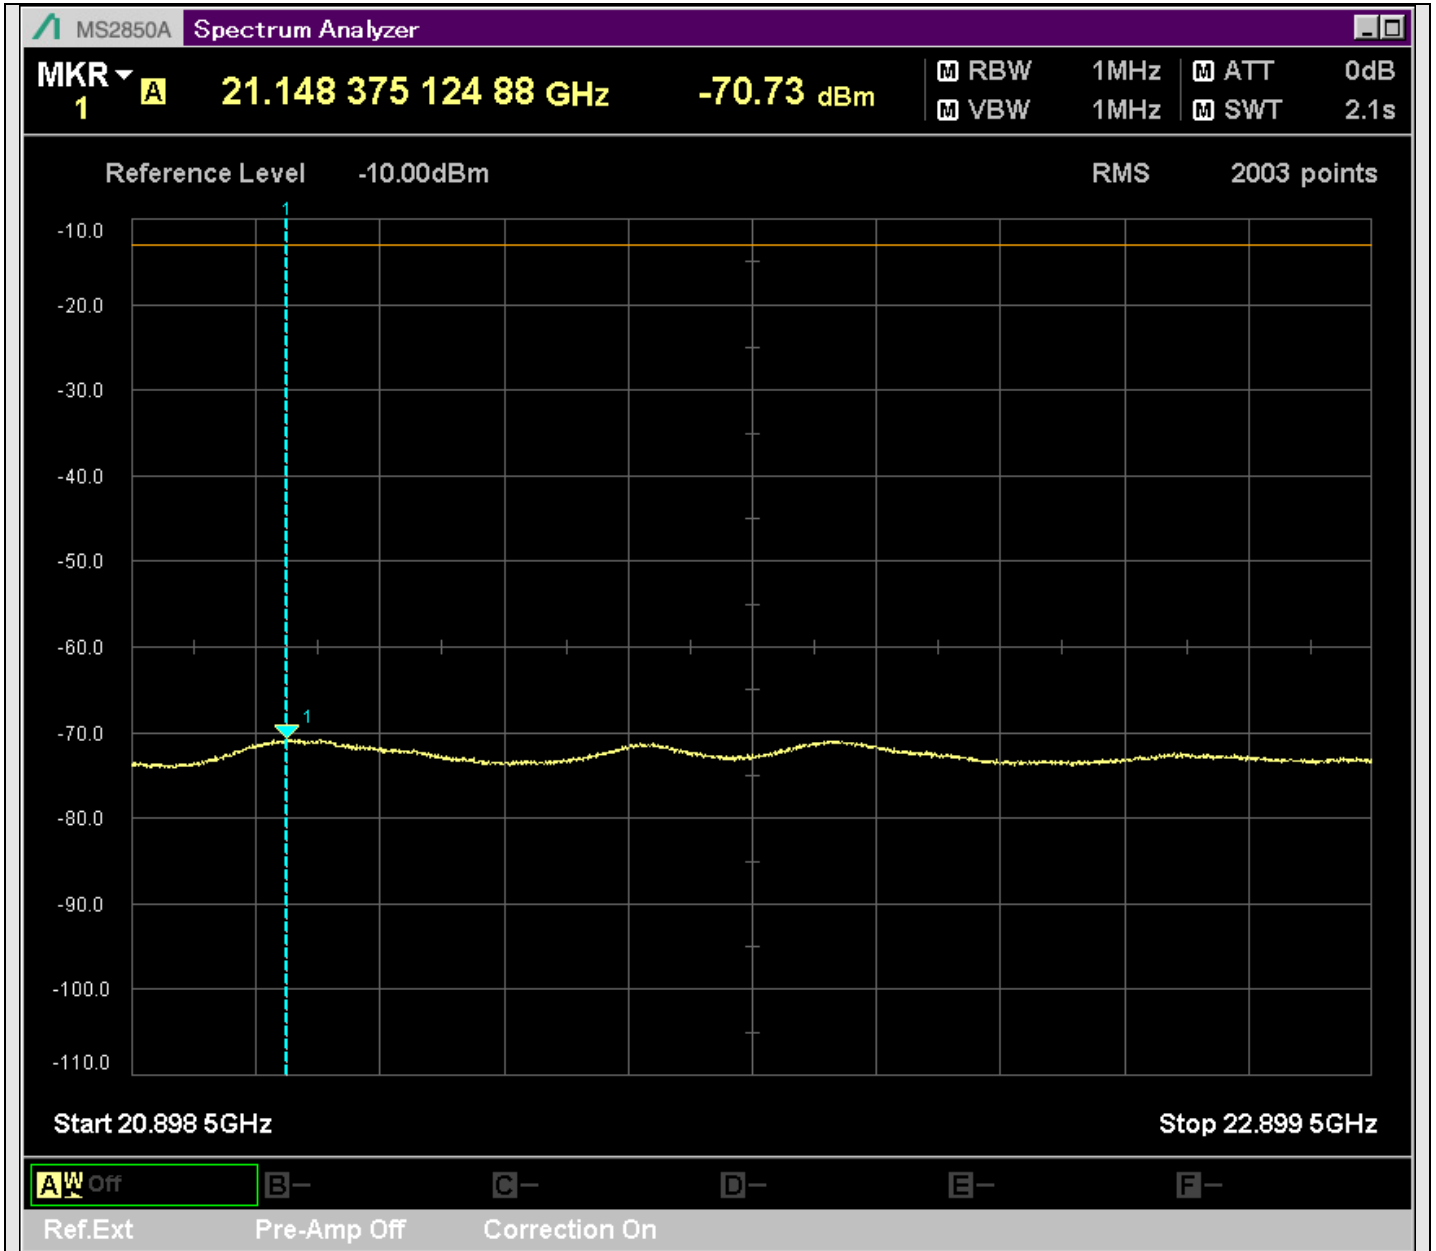

n7_5MHz_15kHz_531000_CP-OFDM
QPSK_Edge_1RB_Right_SA(20898MHz-22900MHz_1MHz)@21148.375MHz