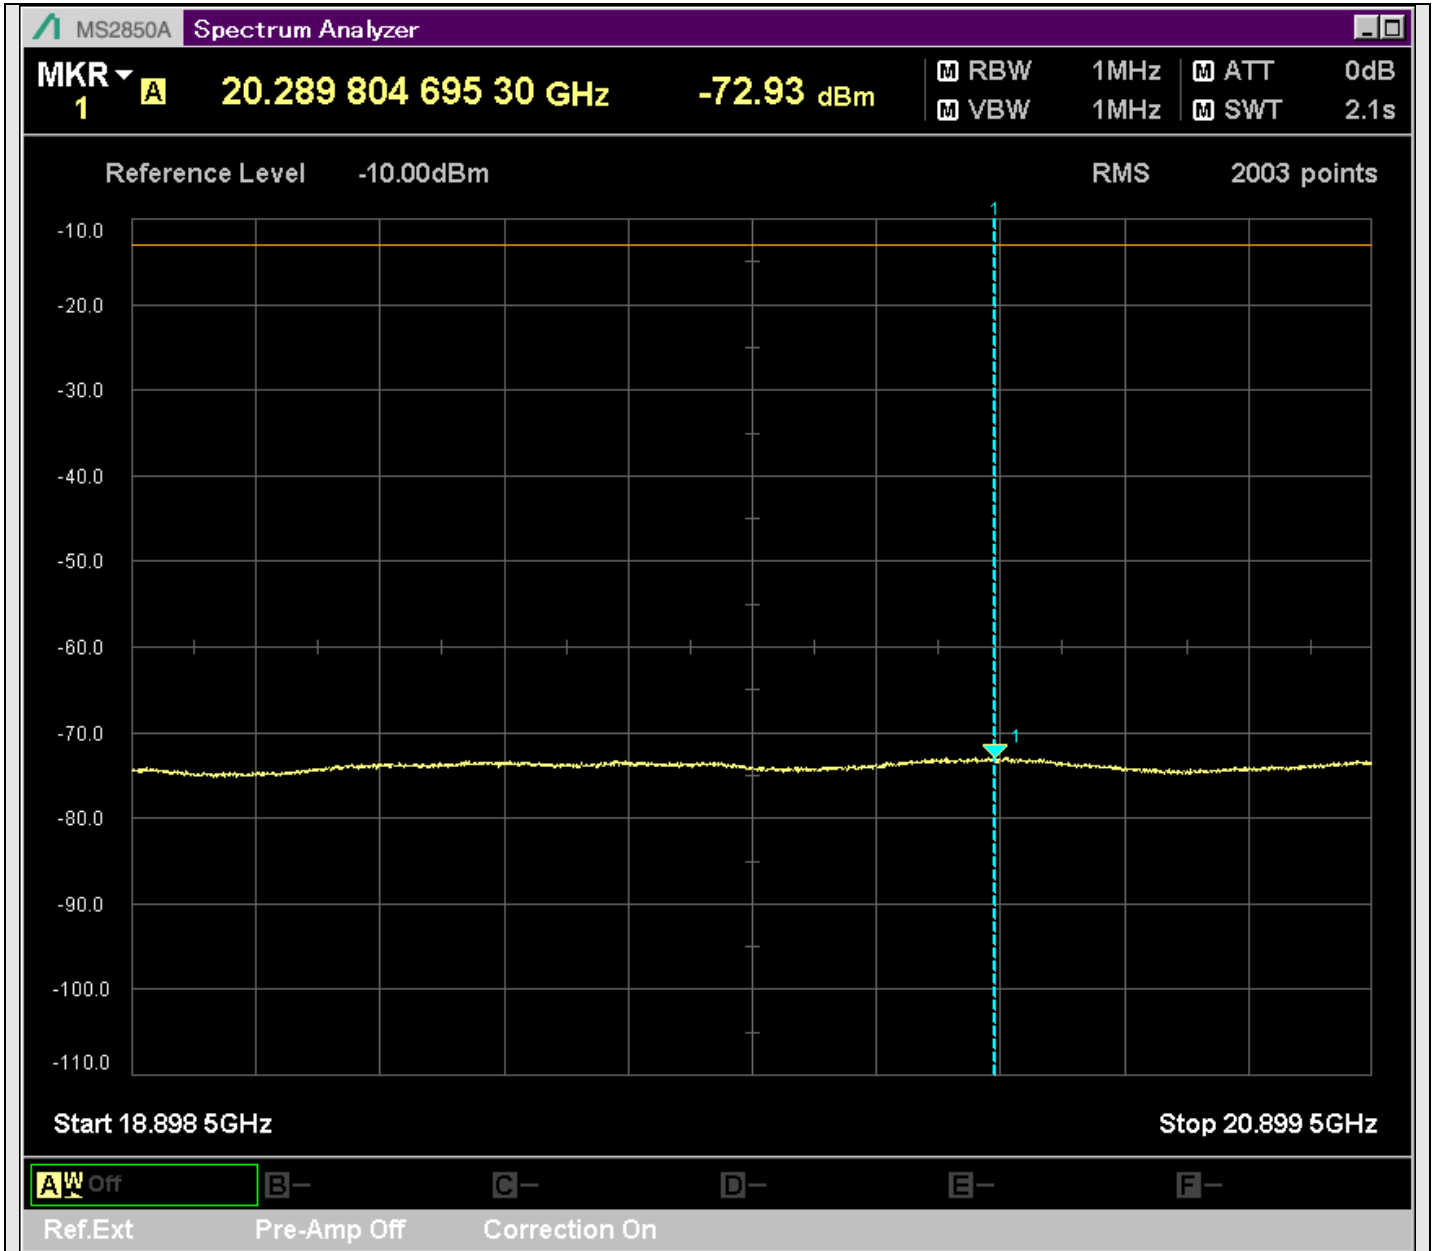

n7_5MHz_15kHz_531000_CP-OFDM
QPSK_Outer_Full_SA(18898MHz-20900MHz_1MHz)@20289.805MHz