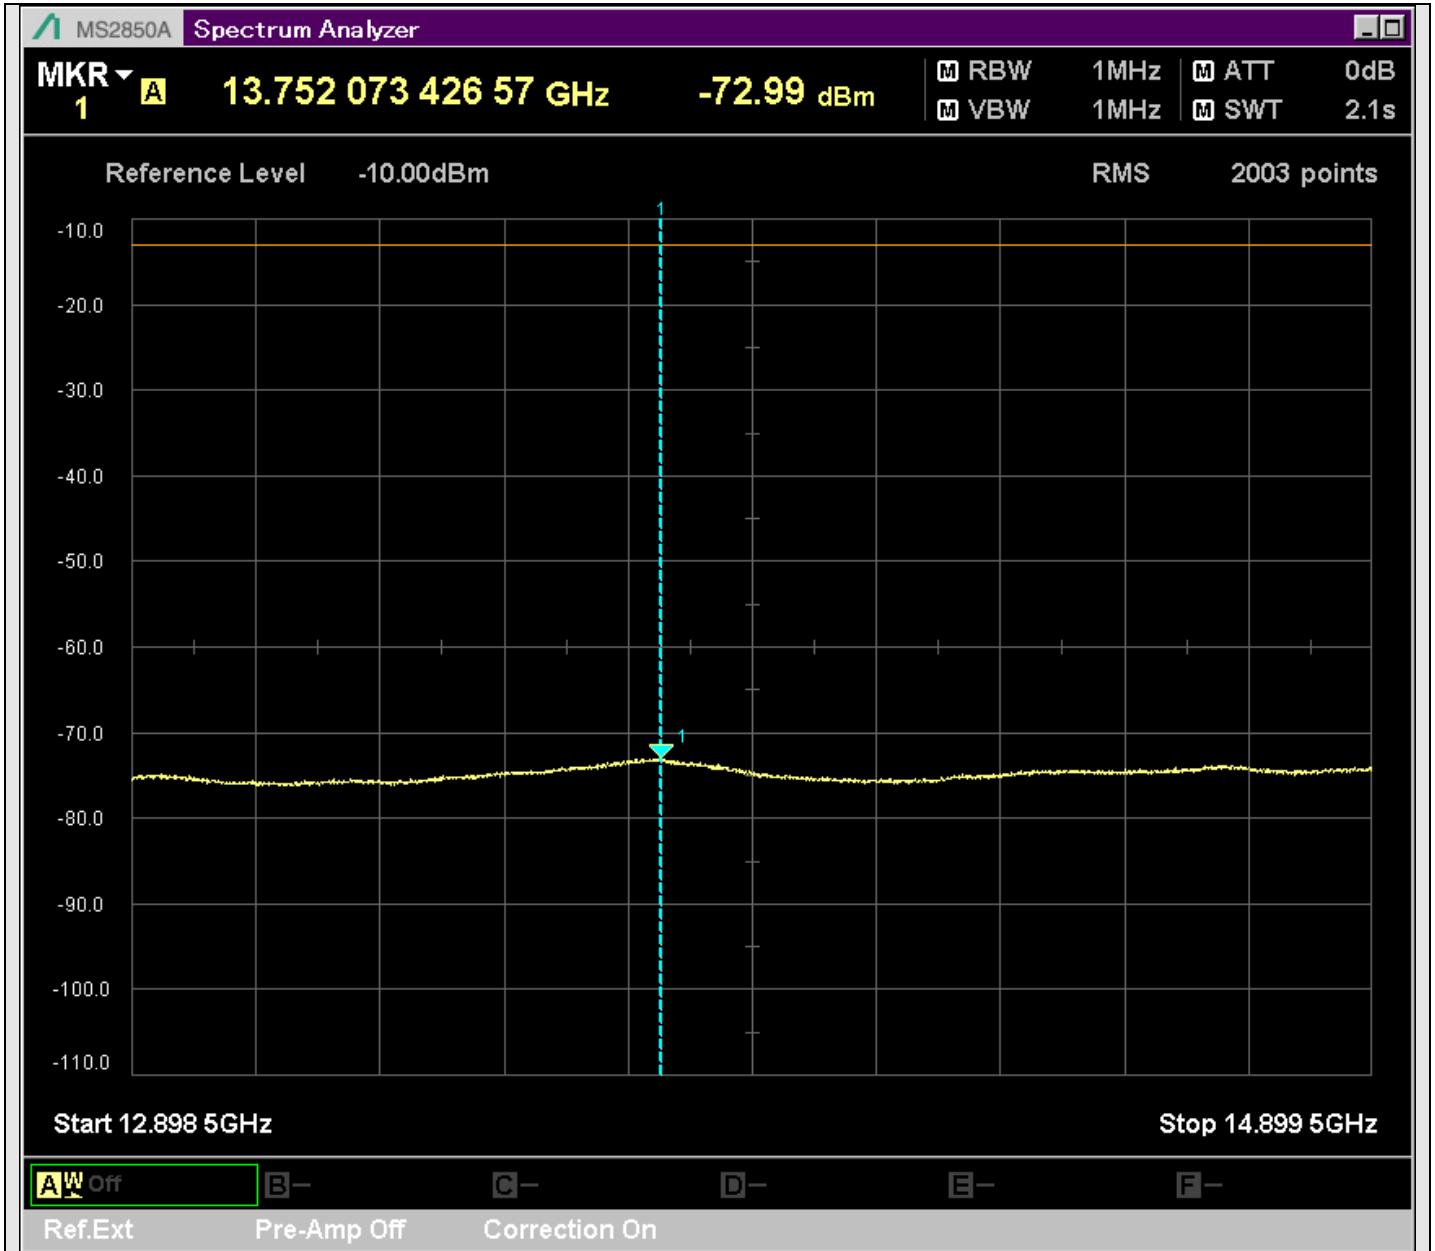

n7\_5MHz\_15kHz\_537500\_CP-OFDM  
QPSK\_Outer\_Full\_SA(629.9MHz-830.1MHz\_100kHz)@803.963MHz

n7\_5MHz\_15kHz\_537500\_CP-OFDM  
QPSK\_Outer\_Full\_SA(8898MHz-10900MHz\_1MHz)@10886.506MHz

n7\_5MHz\_15kHz\_537500\_CP-OFDM  
QPSK\_Outer\_Full\_SA(10898MHz-12900MHz\_1MHz)@10962.468MHz