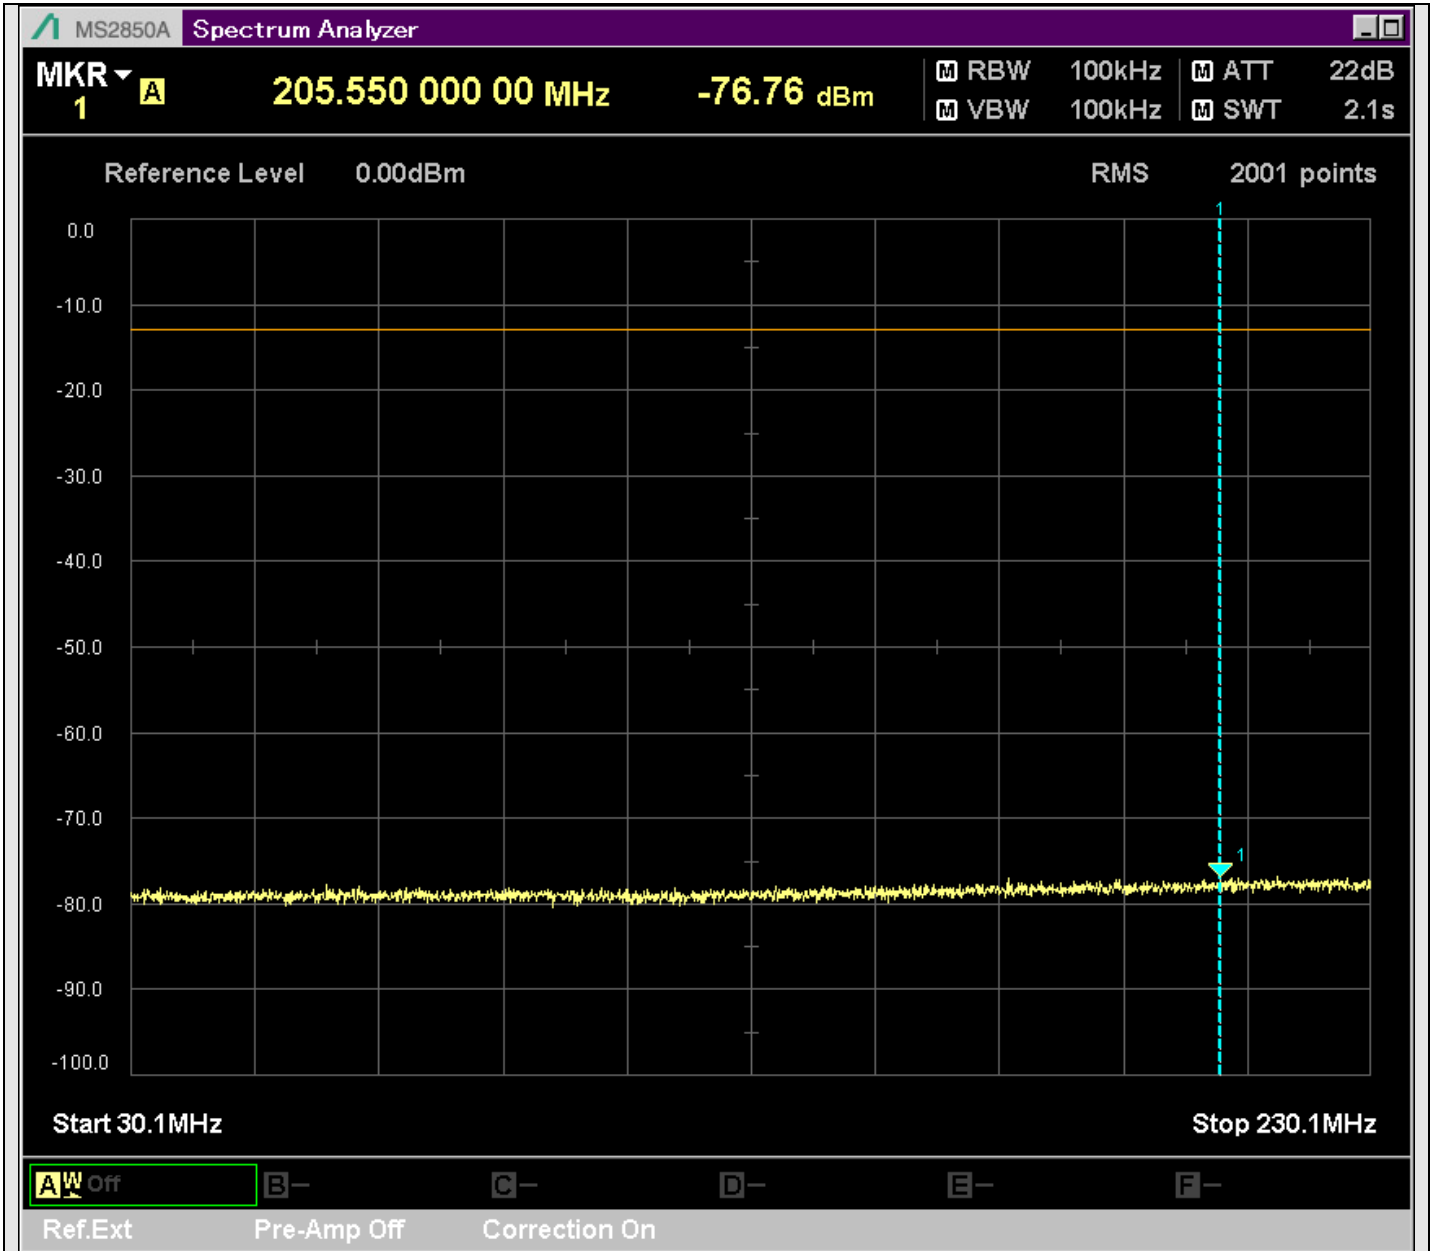

n7\_25MHz\_15kHz\_526500\_CP-OFDM  
QPSK\_Edge\_1RB\_Left\_SA(0.009MHz-0.15MHz\_1kHz)@0.038MHz

n7\_25MHz\_15kHz\_526500\_CP-OFDM  
QPSK\_Edge\_1RB\_Left\_SA(0.15MHz-20.16MHz\_10kHz)@0.155MHz

n7\_25MHz\_15kHz\_526500\_CP-OFDM  
QPSK\_Edge\_1RB\_Left\_SA(20.14MHz-30MHz\_10kHz)@20.244MHz