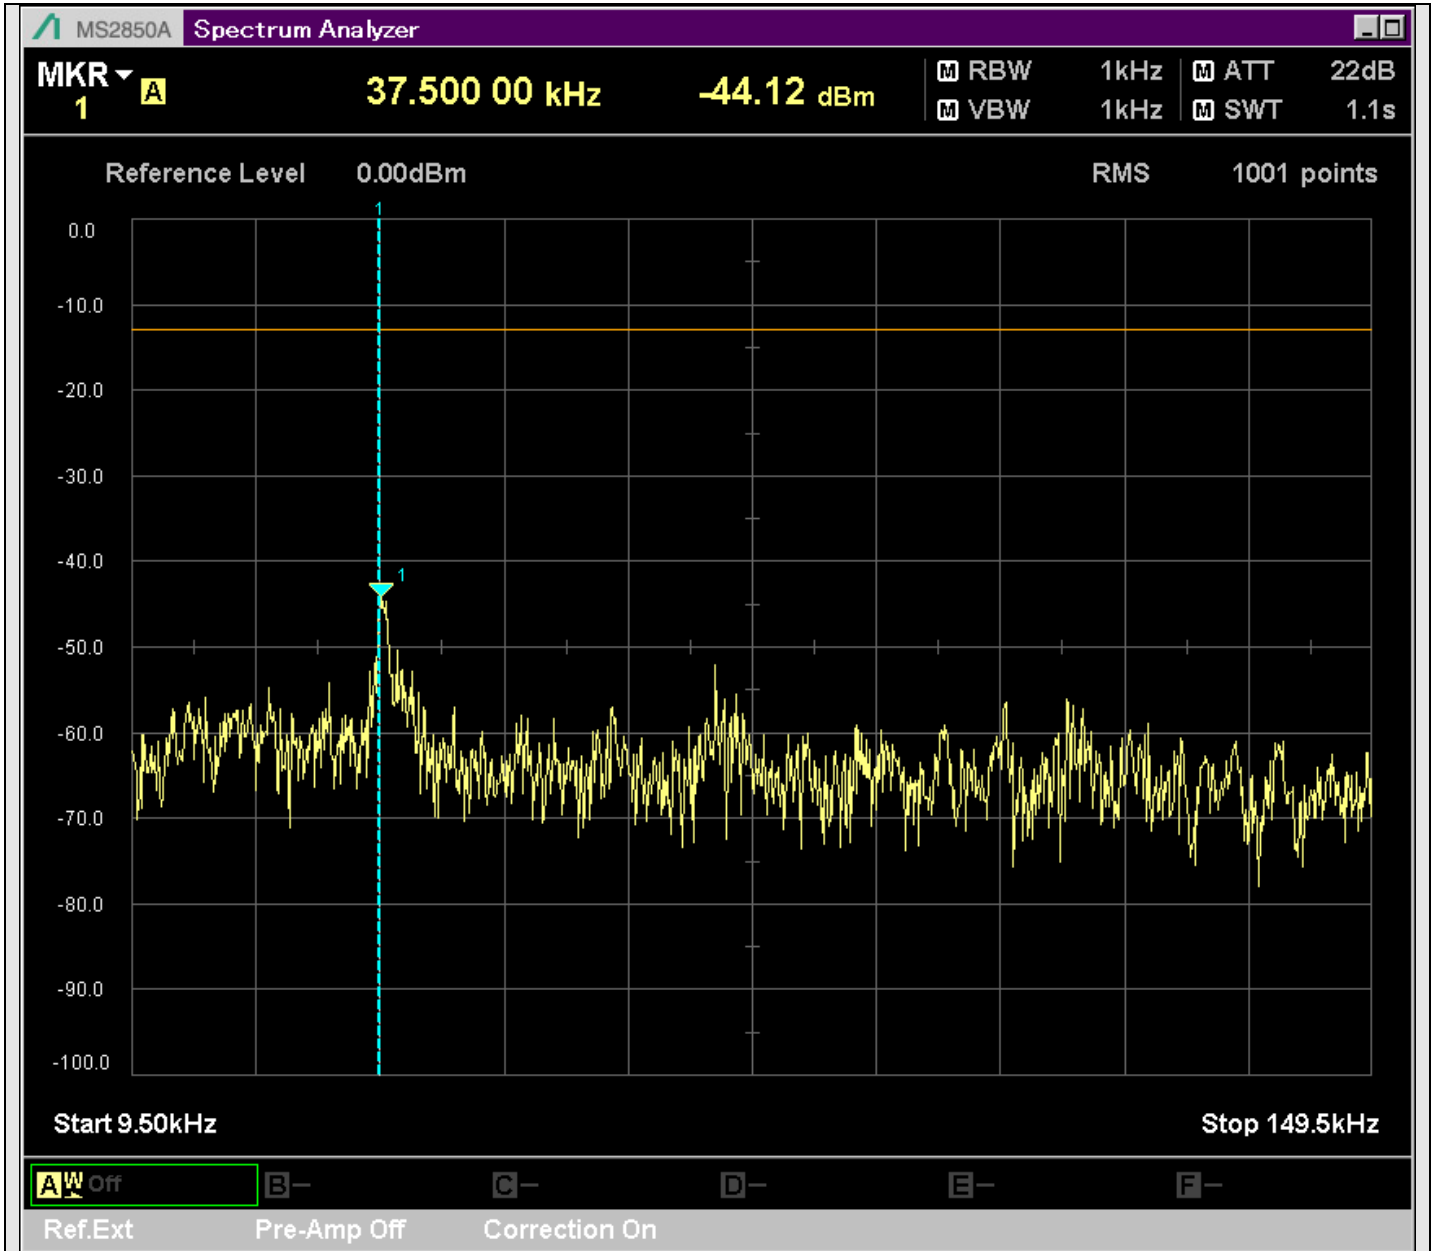

n7_5MHz_15kHz_531000_CP-OFDM
QPSK_Edge_1RB_Right_SA(0.009MHz-0.15MHz_1kHz)@0.038MHz