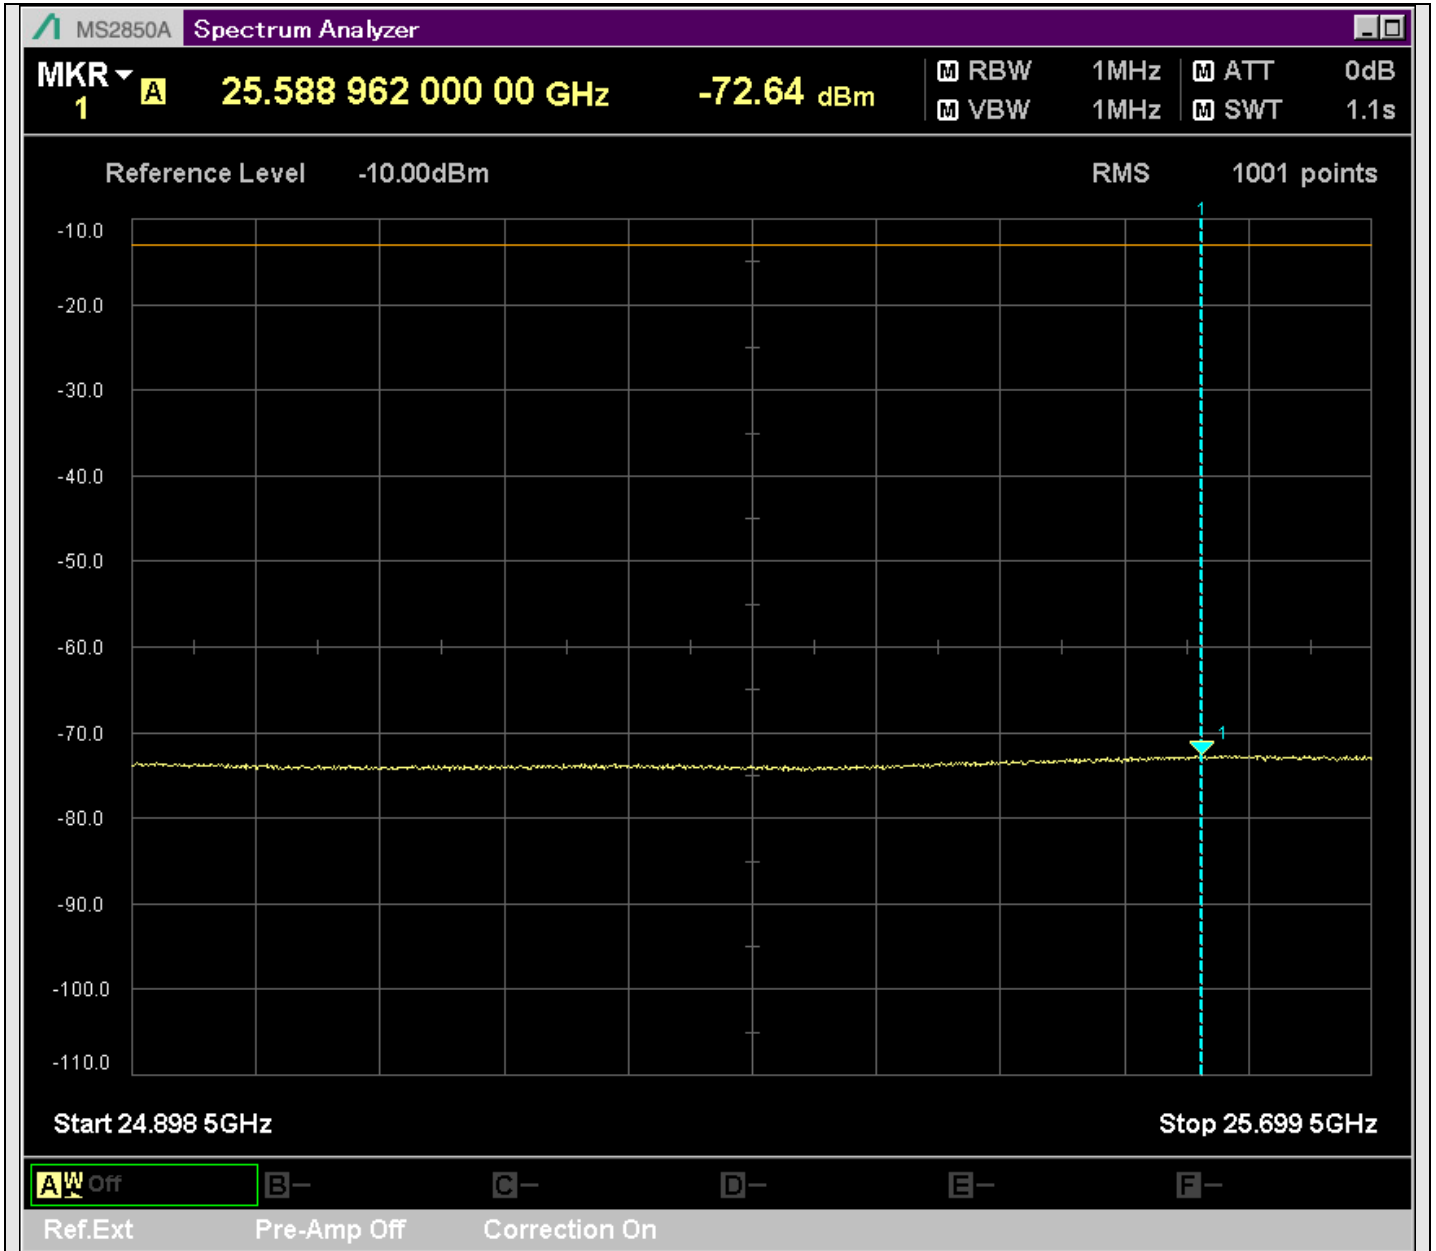

n7_25MHz_15kHz_526500_CP-OFDM
QPSK_Edge_1RB_Left_SA(24898MHz-25700MHz_1MHz)@25588.962MHz