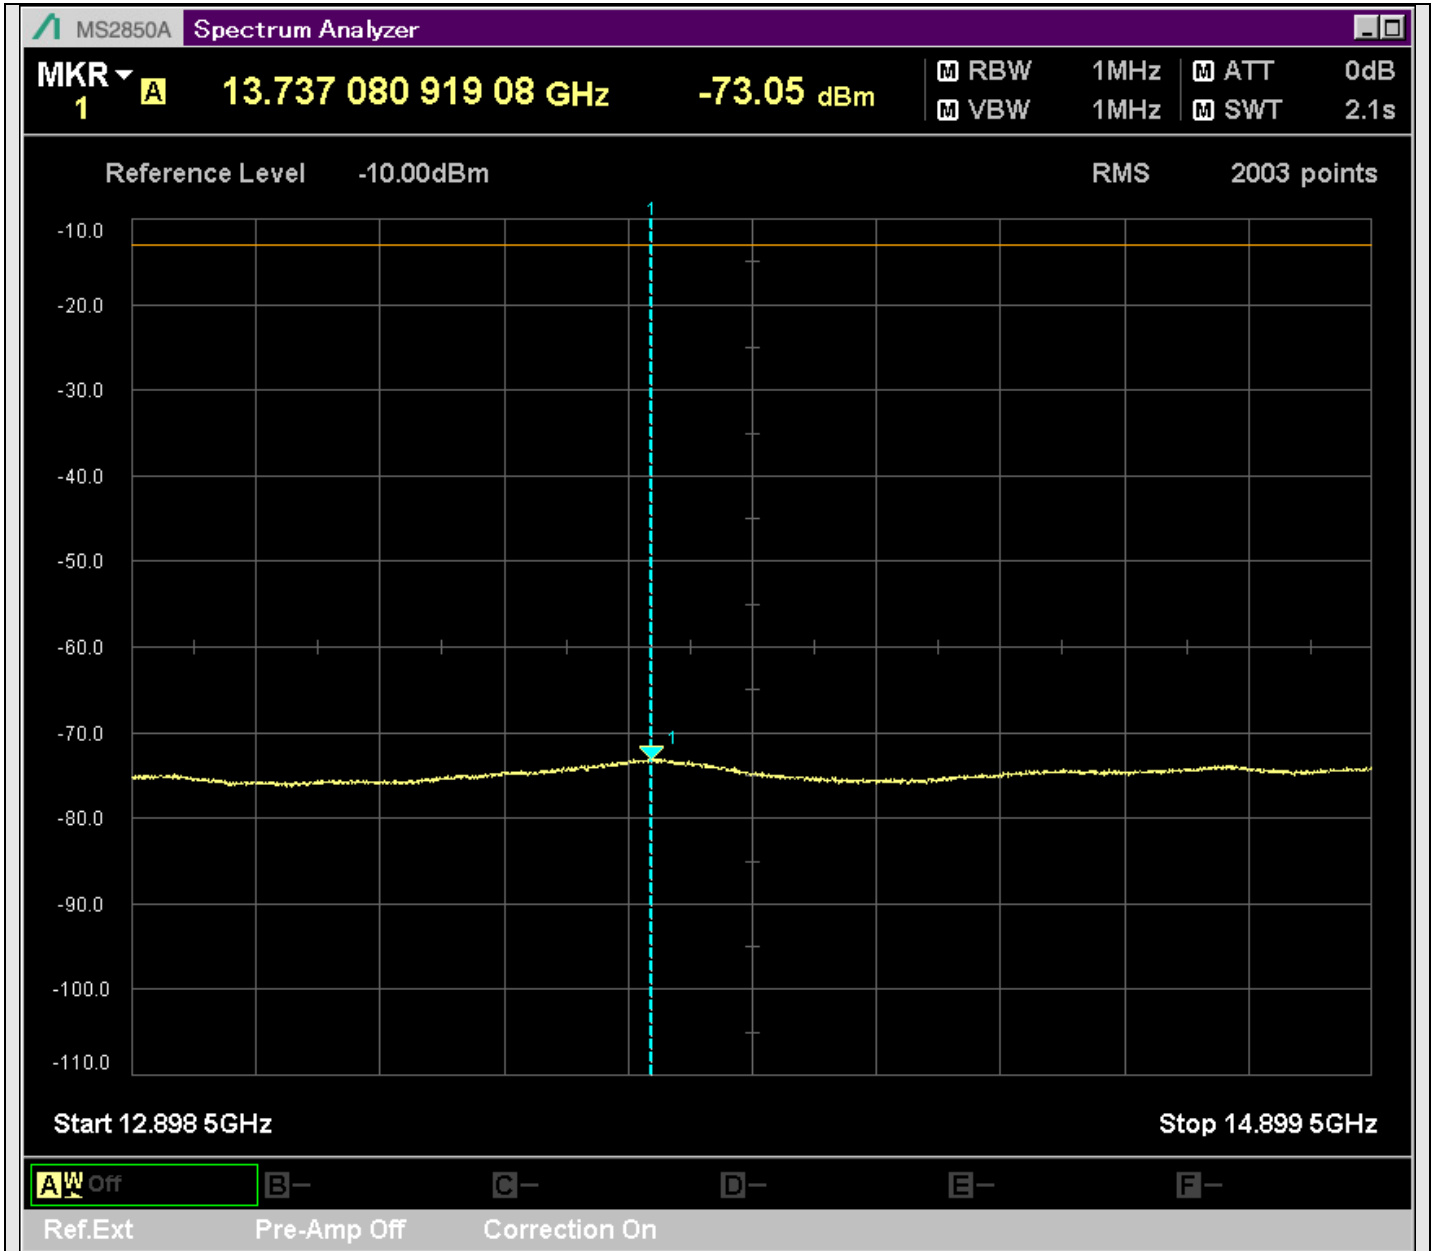

n7_5MHz_15kHz_531000_CP-OFDM
QPSK_Edge_1RB_Left_SA(12898MHz-14900MHz_1MHz)@13737.081MHz