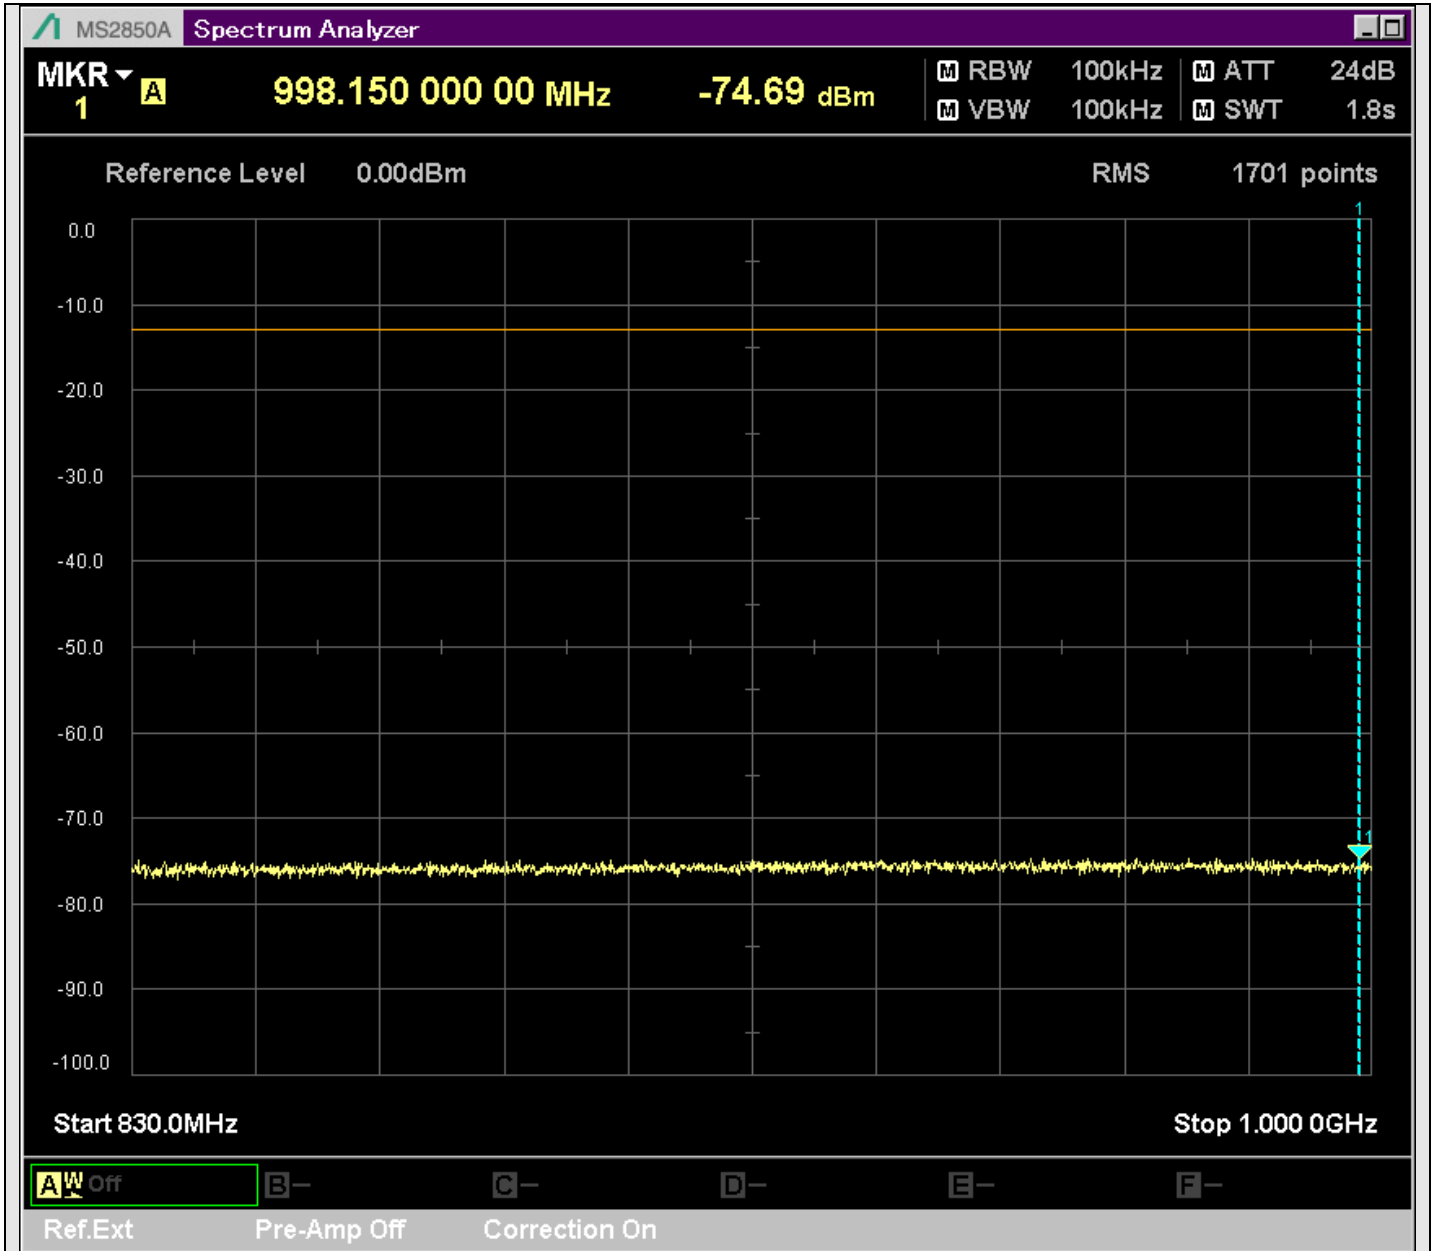

n7_25MHz_15kHz_526500_CP-OFDM
QPSK_Outer_Full_SA(829.9MHz-1000MHz_100kHz)@998.150MHz