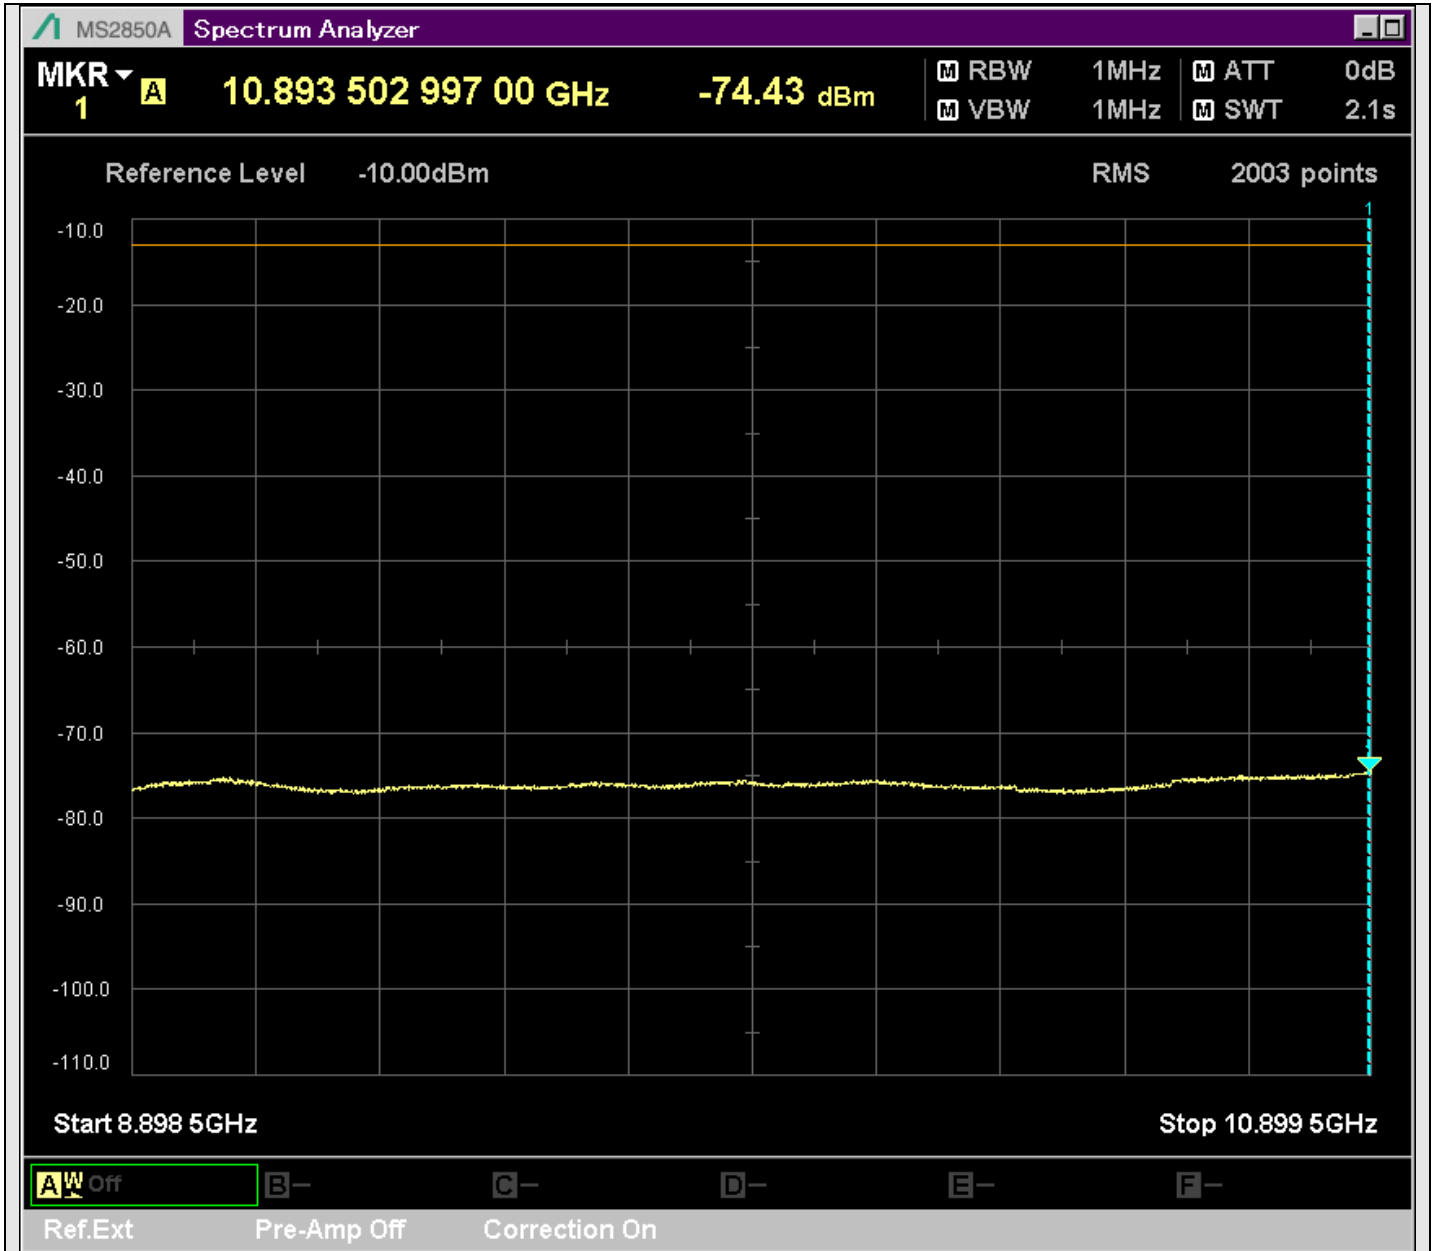

n7_5MHz_15kHz_531000_CP-OFDM
QPSK_Edge_1RB_Right_SA(8898MHz-10900MHz_1MHz)@10893.503MHz