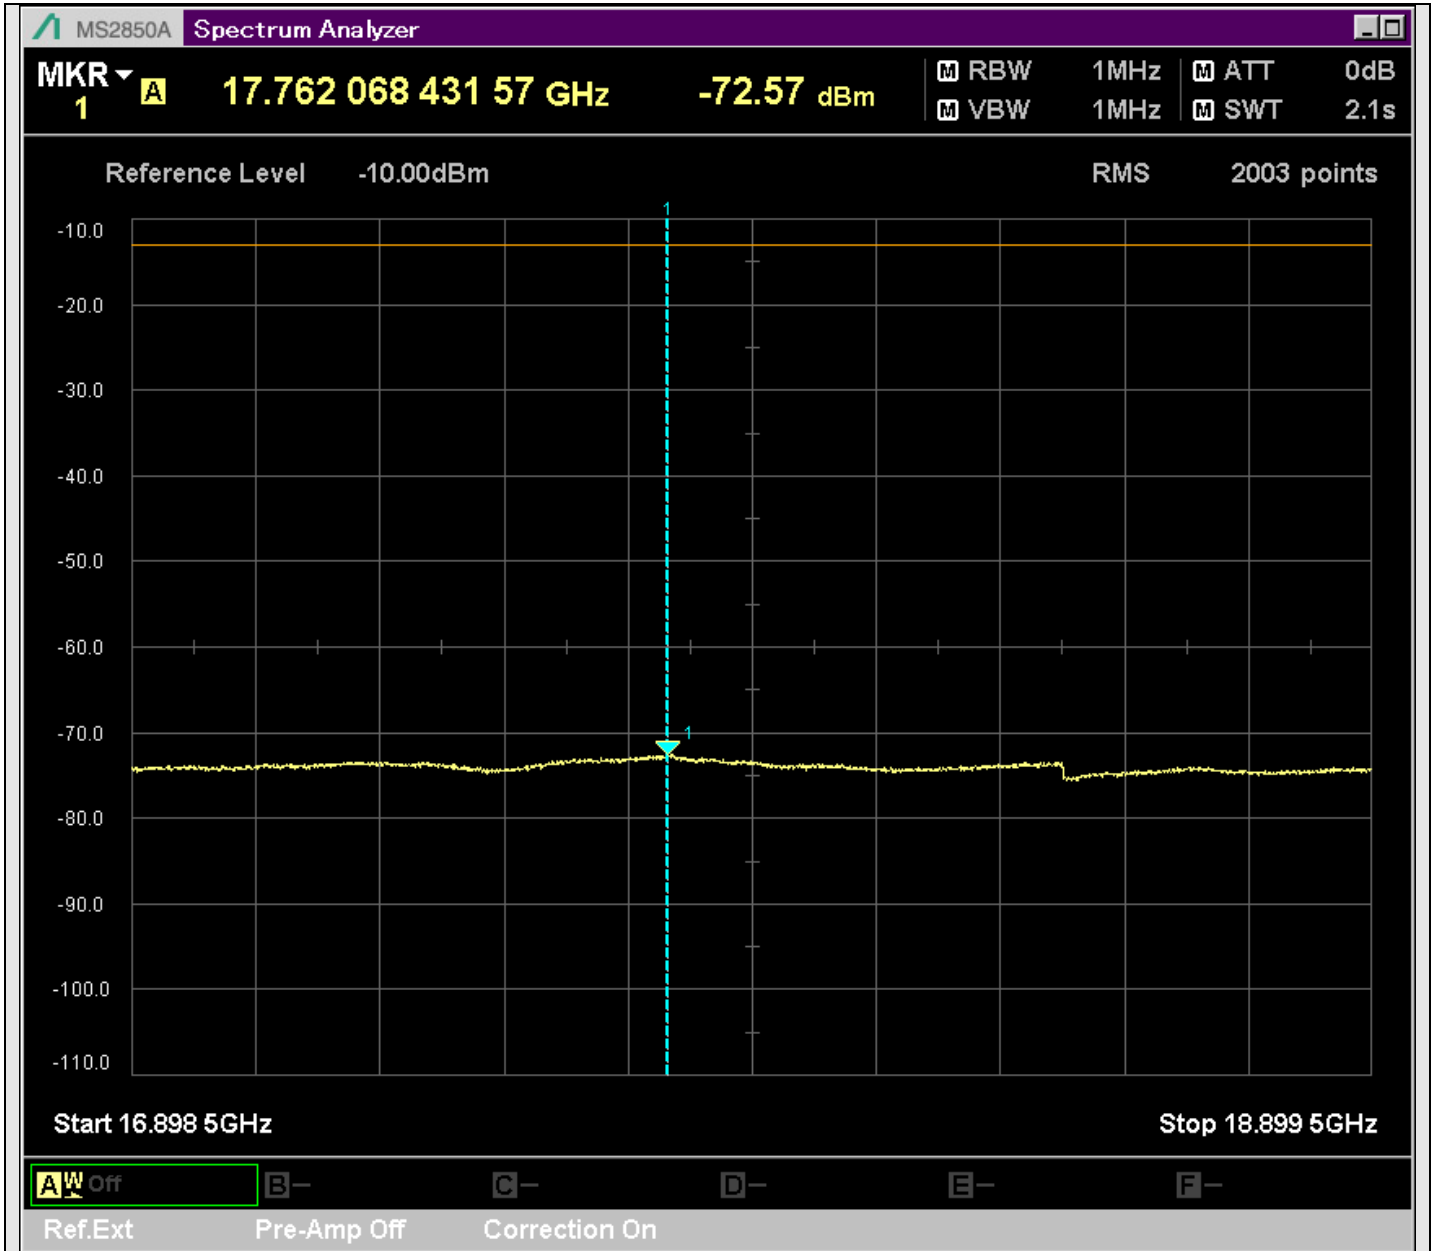

n7_25MHz_15kHz_526500_CP-OFDM
QPSK_Outer_Full_SA(16898MHz-18900MHz_1MHz)@17762.068MHz