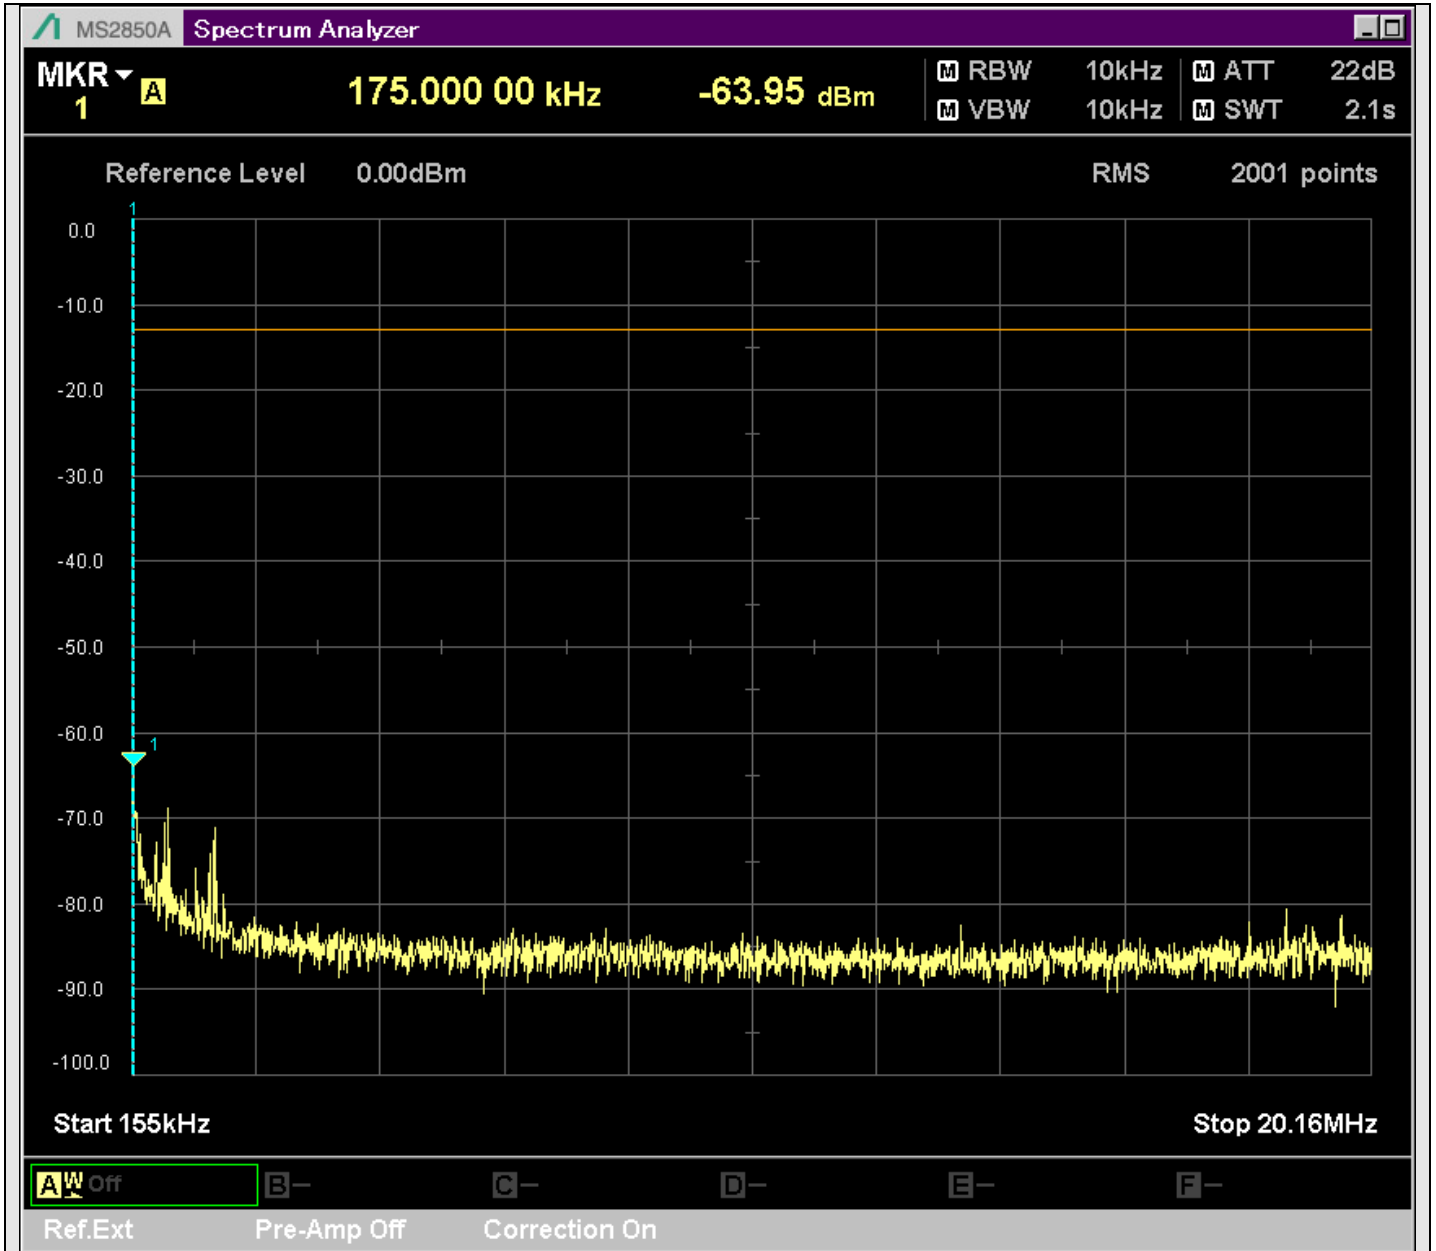

n7_5MHz_15kHz_531000_CP-OFDM
QPSK_Edge_1RB_Left_SA(0.15MHz-20.16MHz_10kHz)@0.175MHz