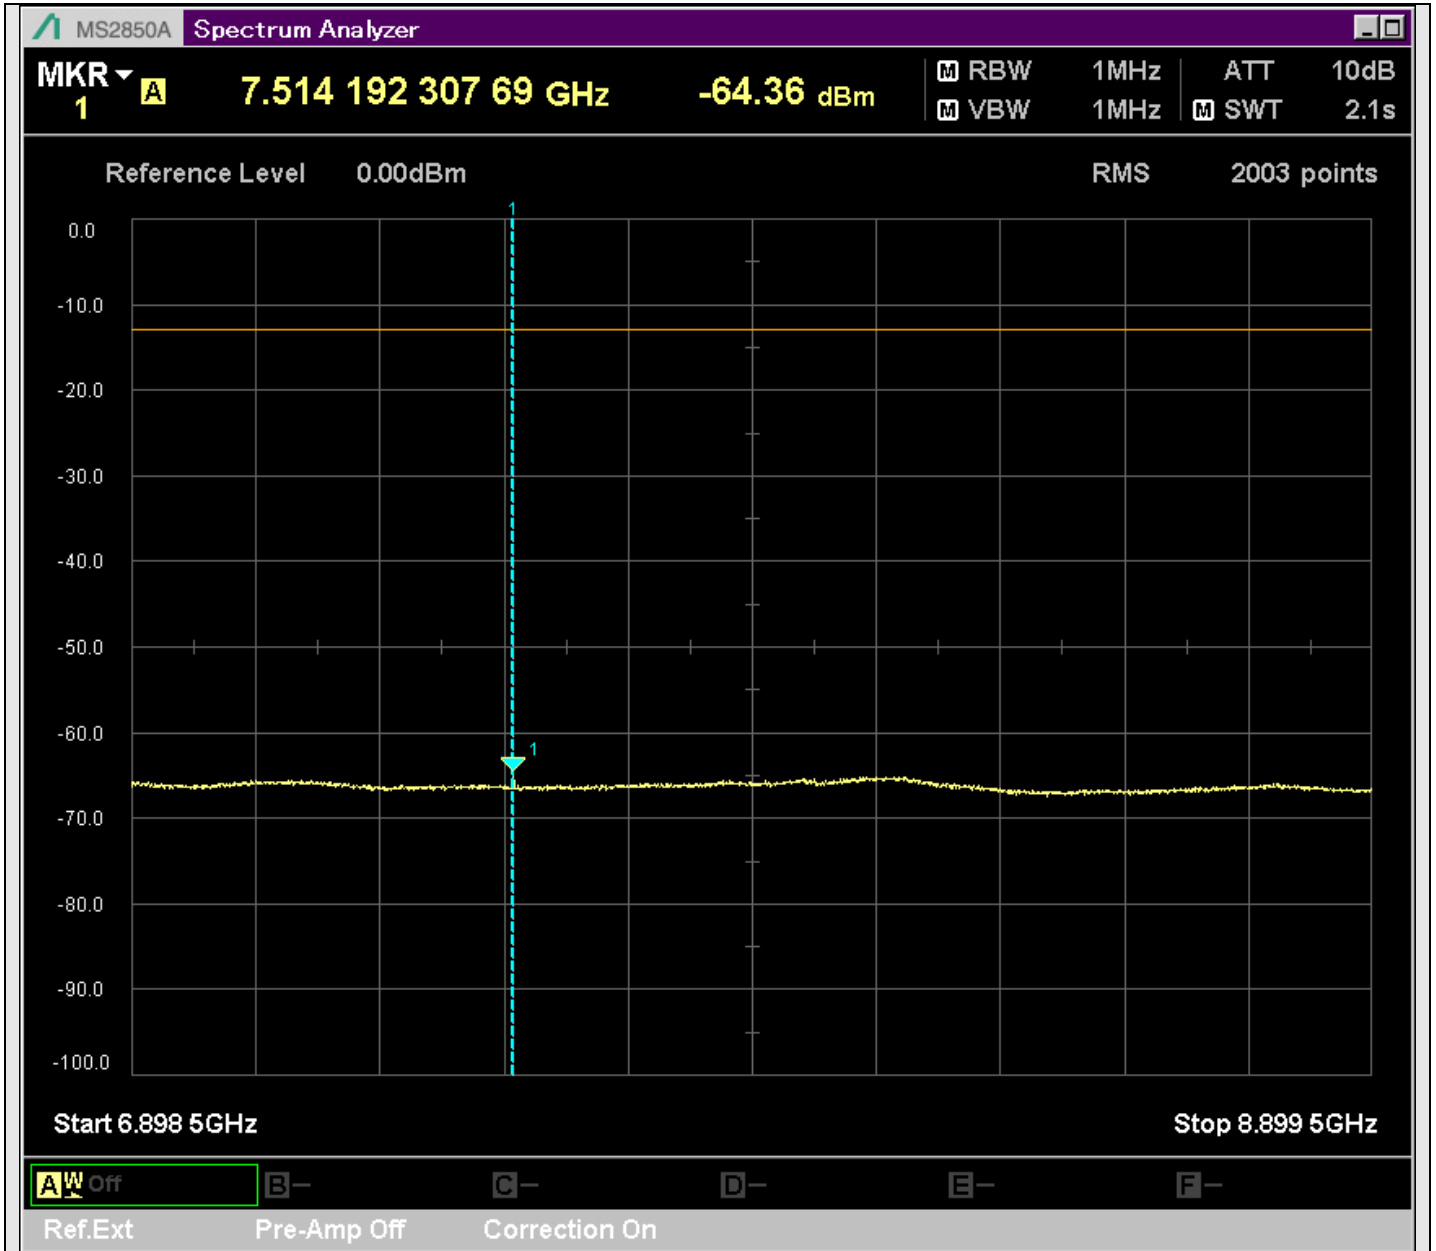

n7\_5MHz\_15kHz\_524500\_CP-OFDM  
QPSK\_Edge\_1RB\_Right\_SA(4798MHz-4901MHz\_1MHz)@4897.032MHz

n7\_5MHz\_15kHz\_524500\_CP-OFDM  
QPSK\_Edge\_1RB\_Right\_SA(4899MHz-6900MHz\_1MHz)@6195.500MHz

n7\_5MHz\_15kHz\_524500\_CP-OFDM  
QPSK\_Edge\_1RB\_Right\_SA(6898MHz-8900MHz\_1MHz)@7514.192MHz