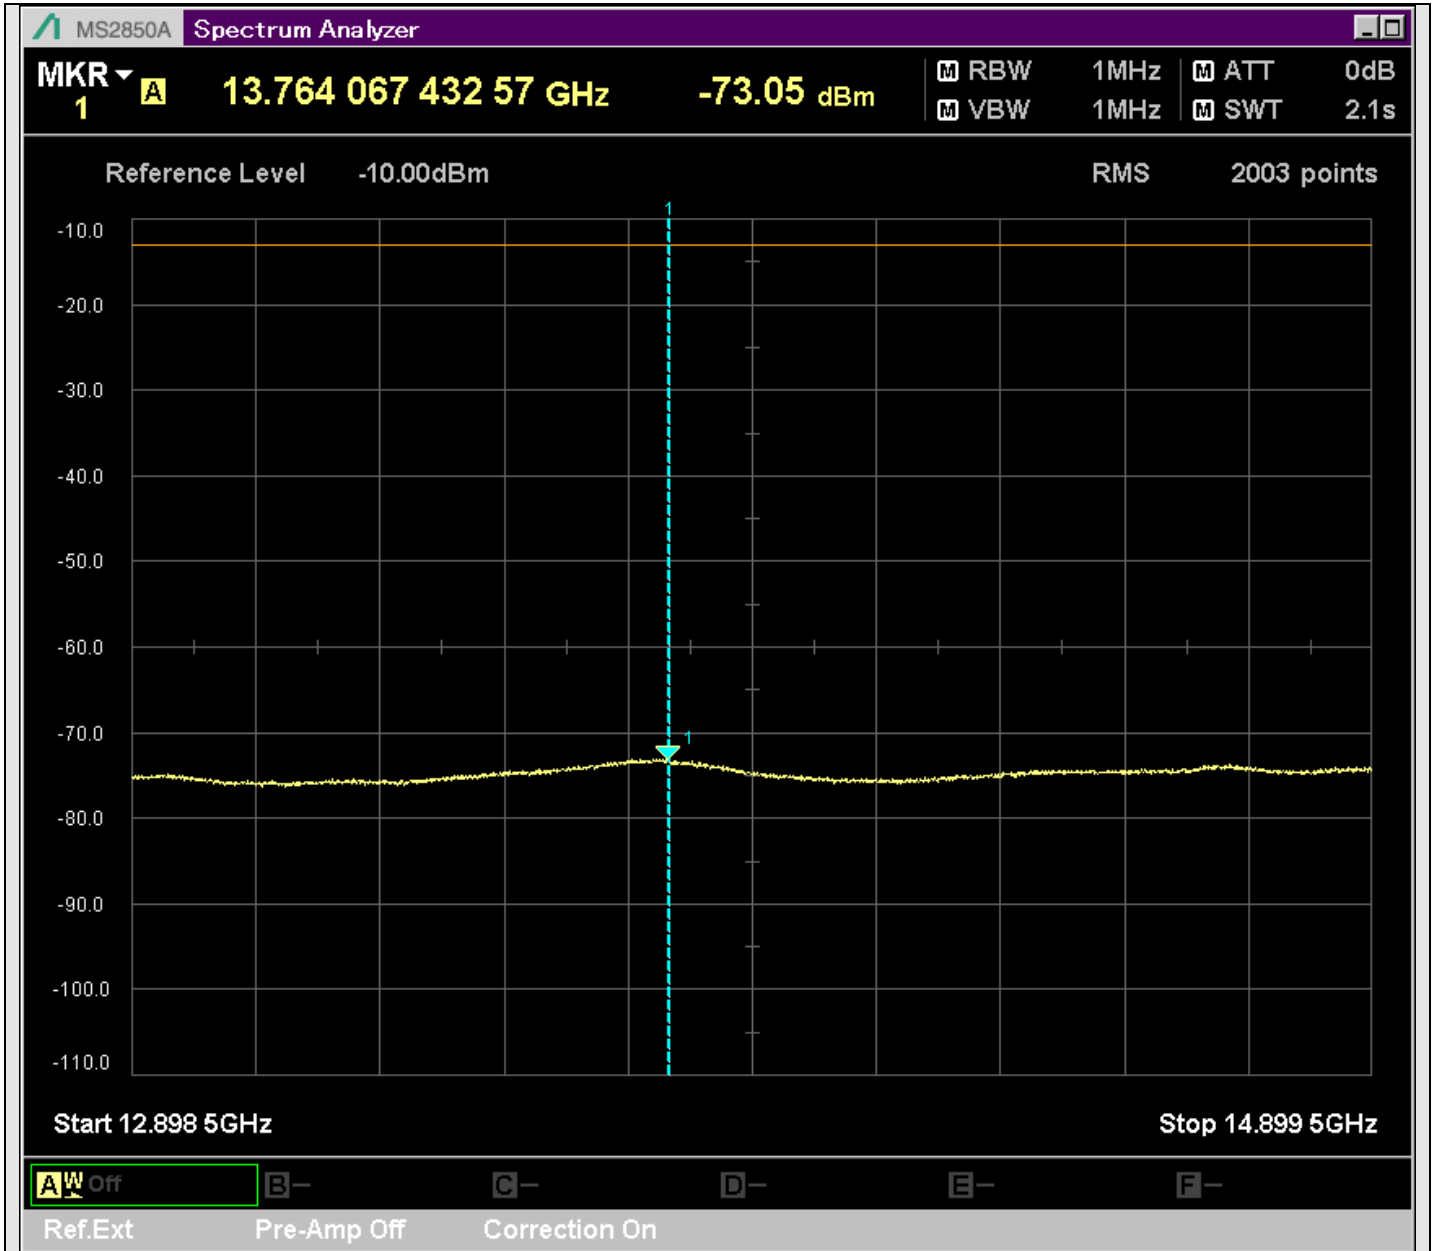

n7_5MHz_15kHz_537500_CP-OFDM
QPSK_Edge_1RB_Left_SA(12898MHz-14900MHz_1MHz)@13764.067MHz