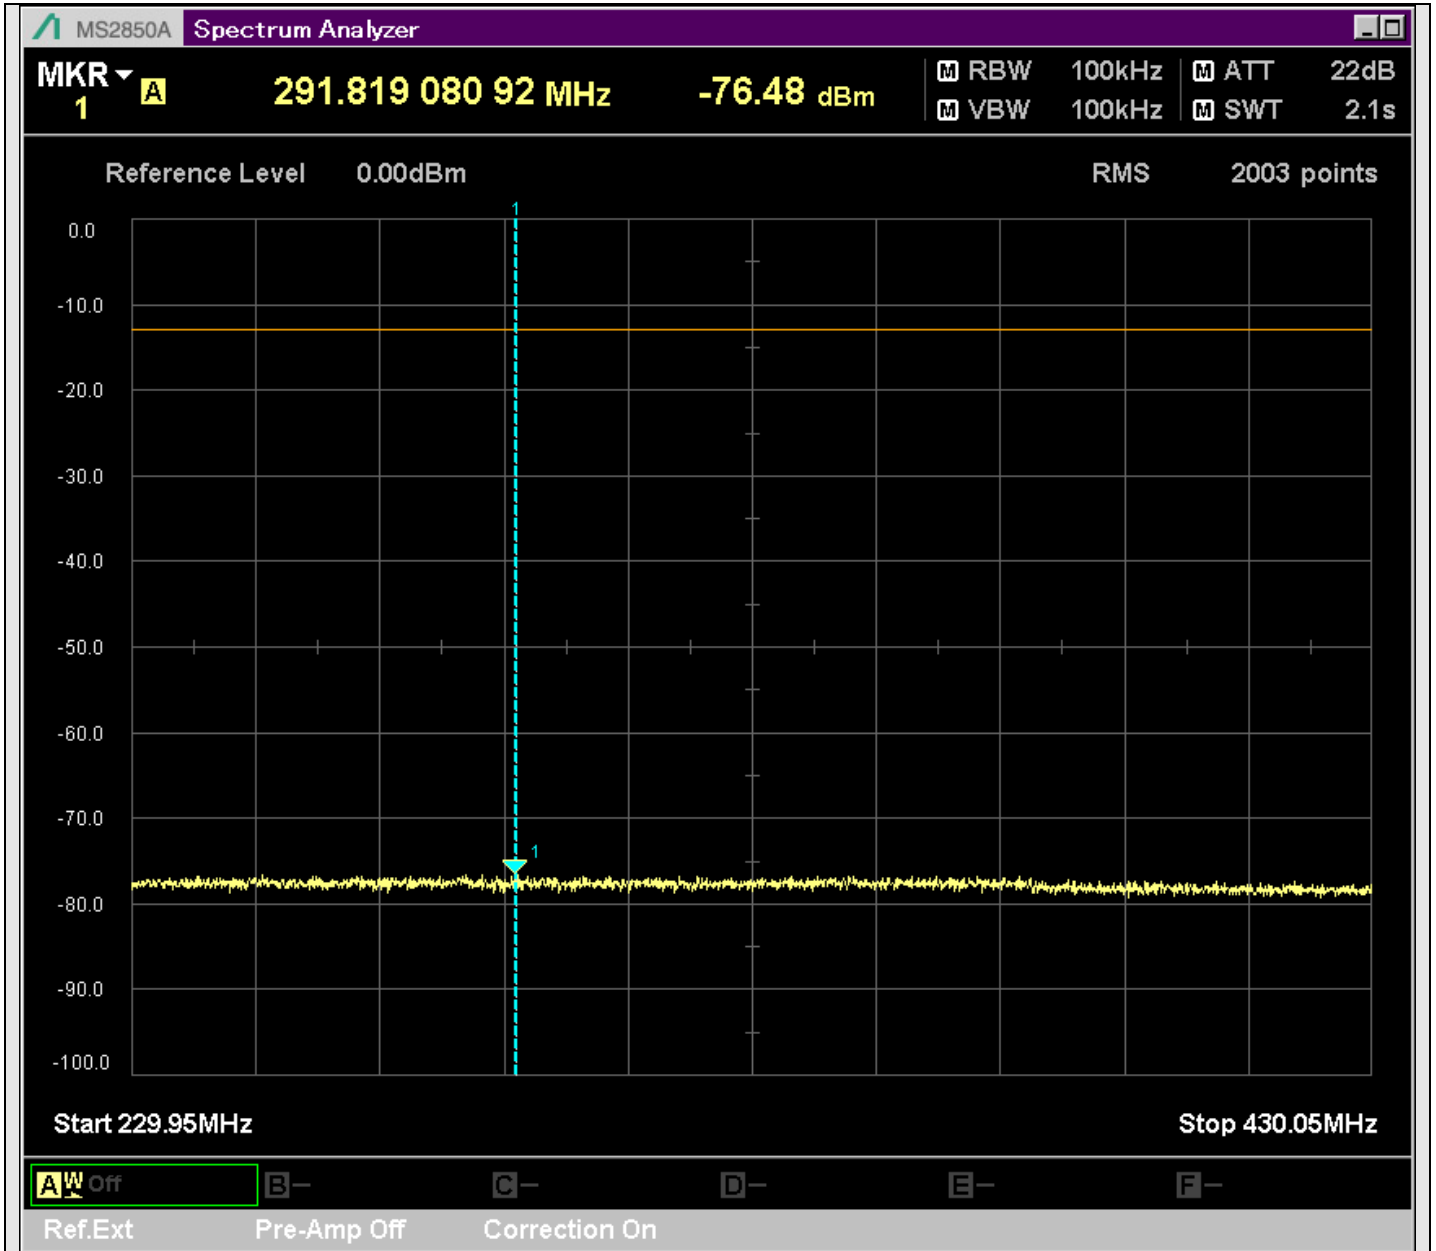

n7_25MHz_15kHz_526500_CP-OFDM
QPSK_Edge_1RB_Left_SA(229.9MHz-430.1MHz_100kHz)@291.819MHz