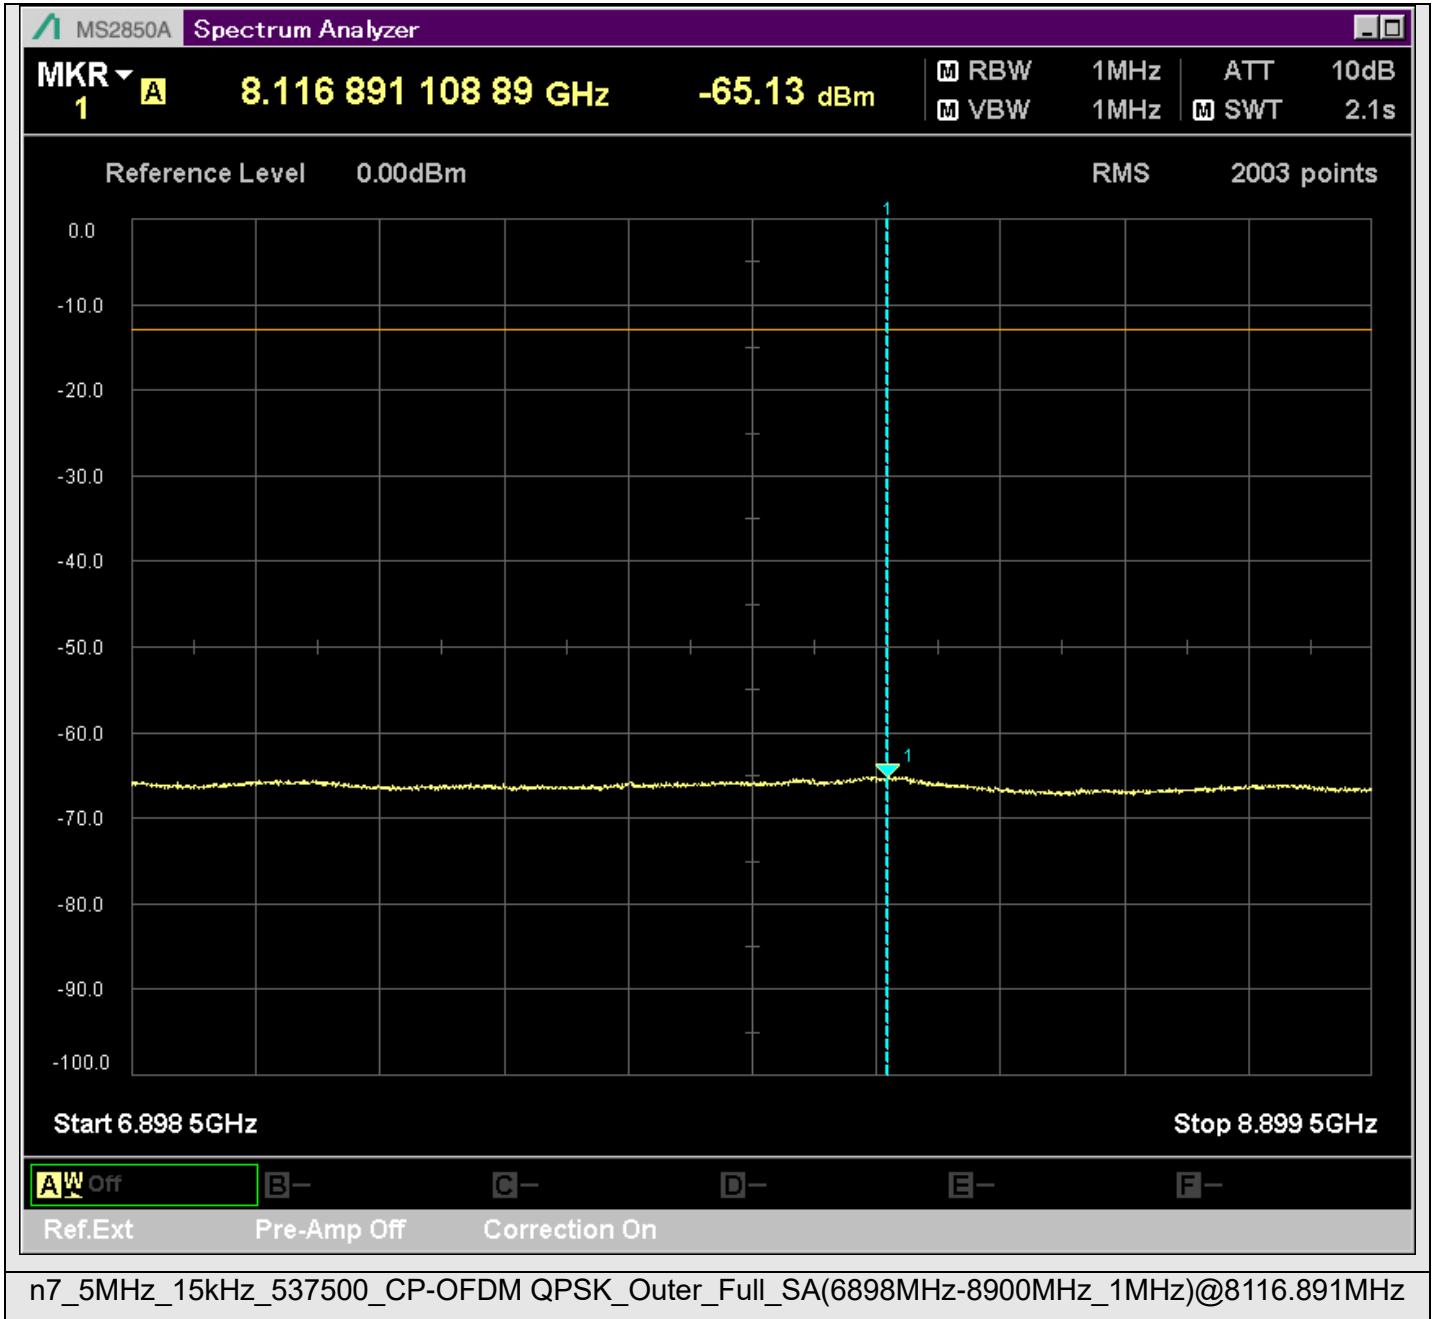

n7\_5MHz\_15kHz\_537500\_CP-OFDM  
QPSK\_Outer\_Full\_SA(629.9MHz-830.1MHz\_100kHz)@803.963MHz

n7\_5MHz\_15kHz\_537500\_CP-OFDM  
QPSK\_Outer\_Full\_SA(8898MHz-10900MHz\_1MHz)@10886.506MHz

n7\_5MHz\_15kHz\_537500\_CP-OFDM  
QPSK\_Outer\_Full\_SA(10898MHz-12900MHz\_1MHz)@10962.468MHz