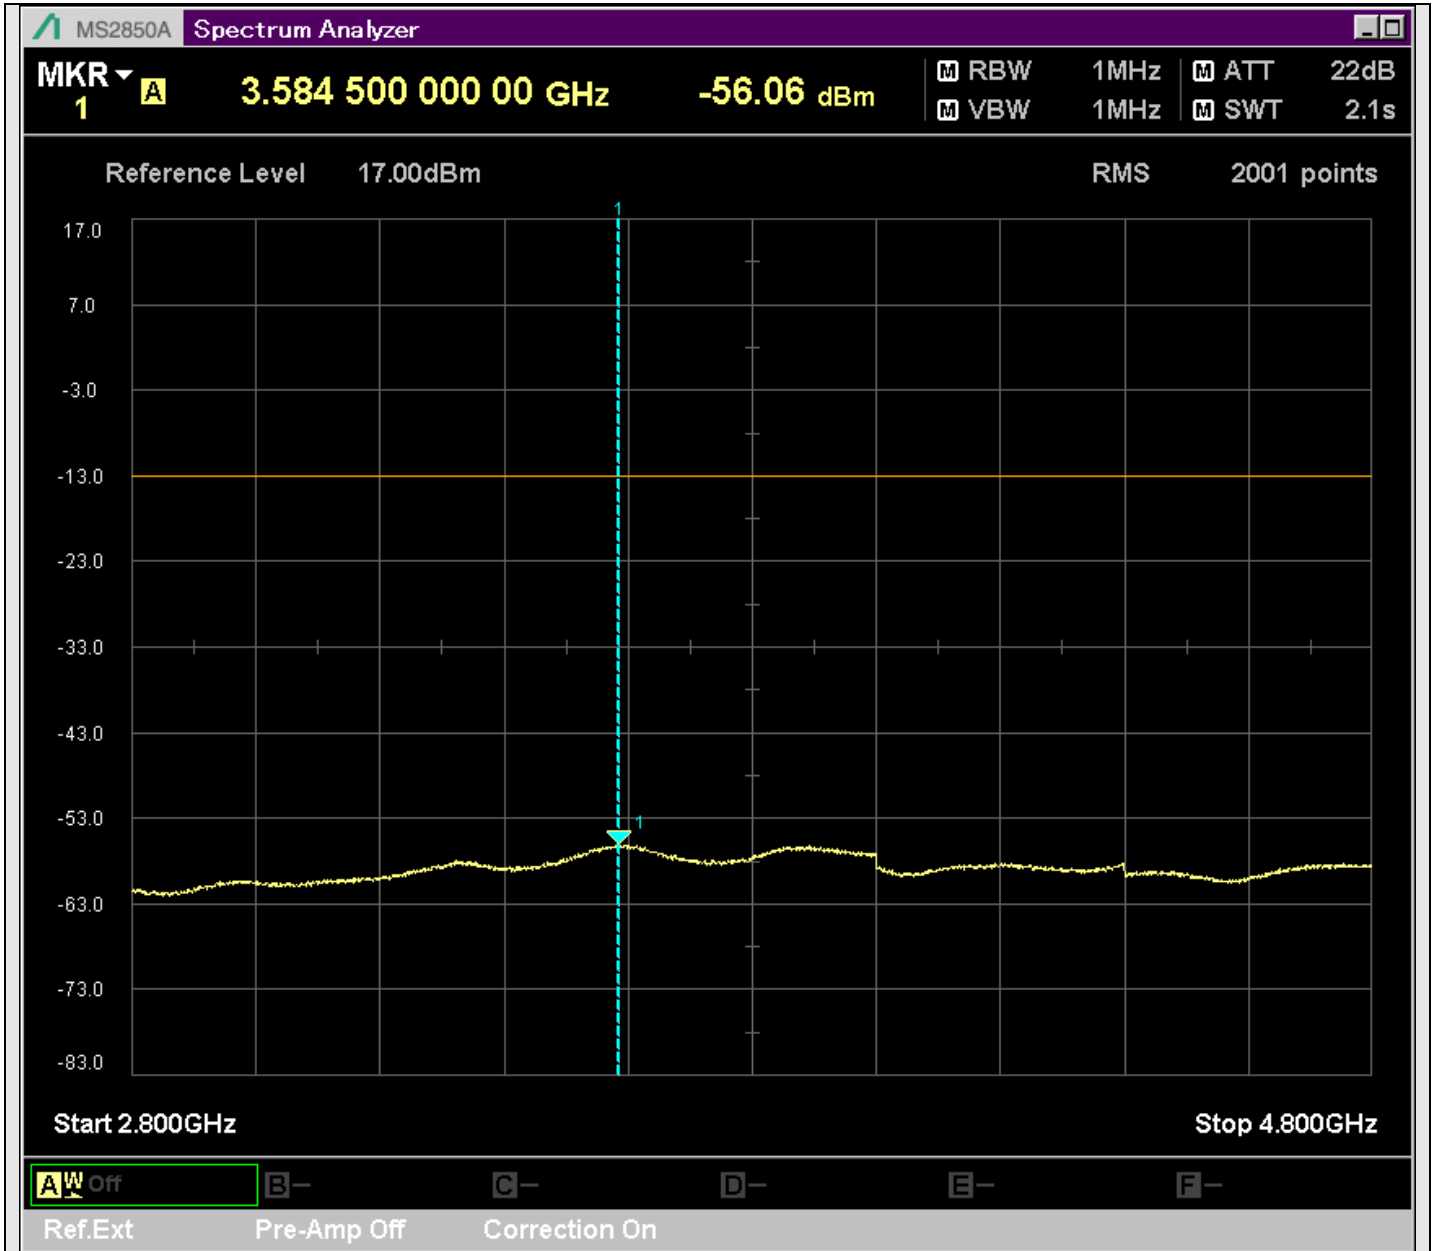

n7_5MHz_15kHz_531000_CP-OFDM
QPSK_Edge_1RB_Left_SA(2799MHz-4800MHz_1MHz)@3584.500MHz