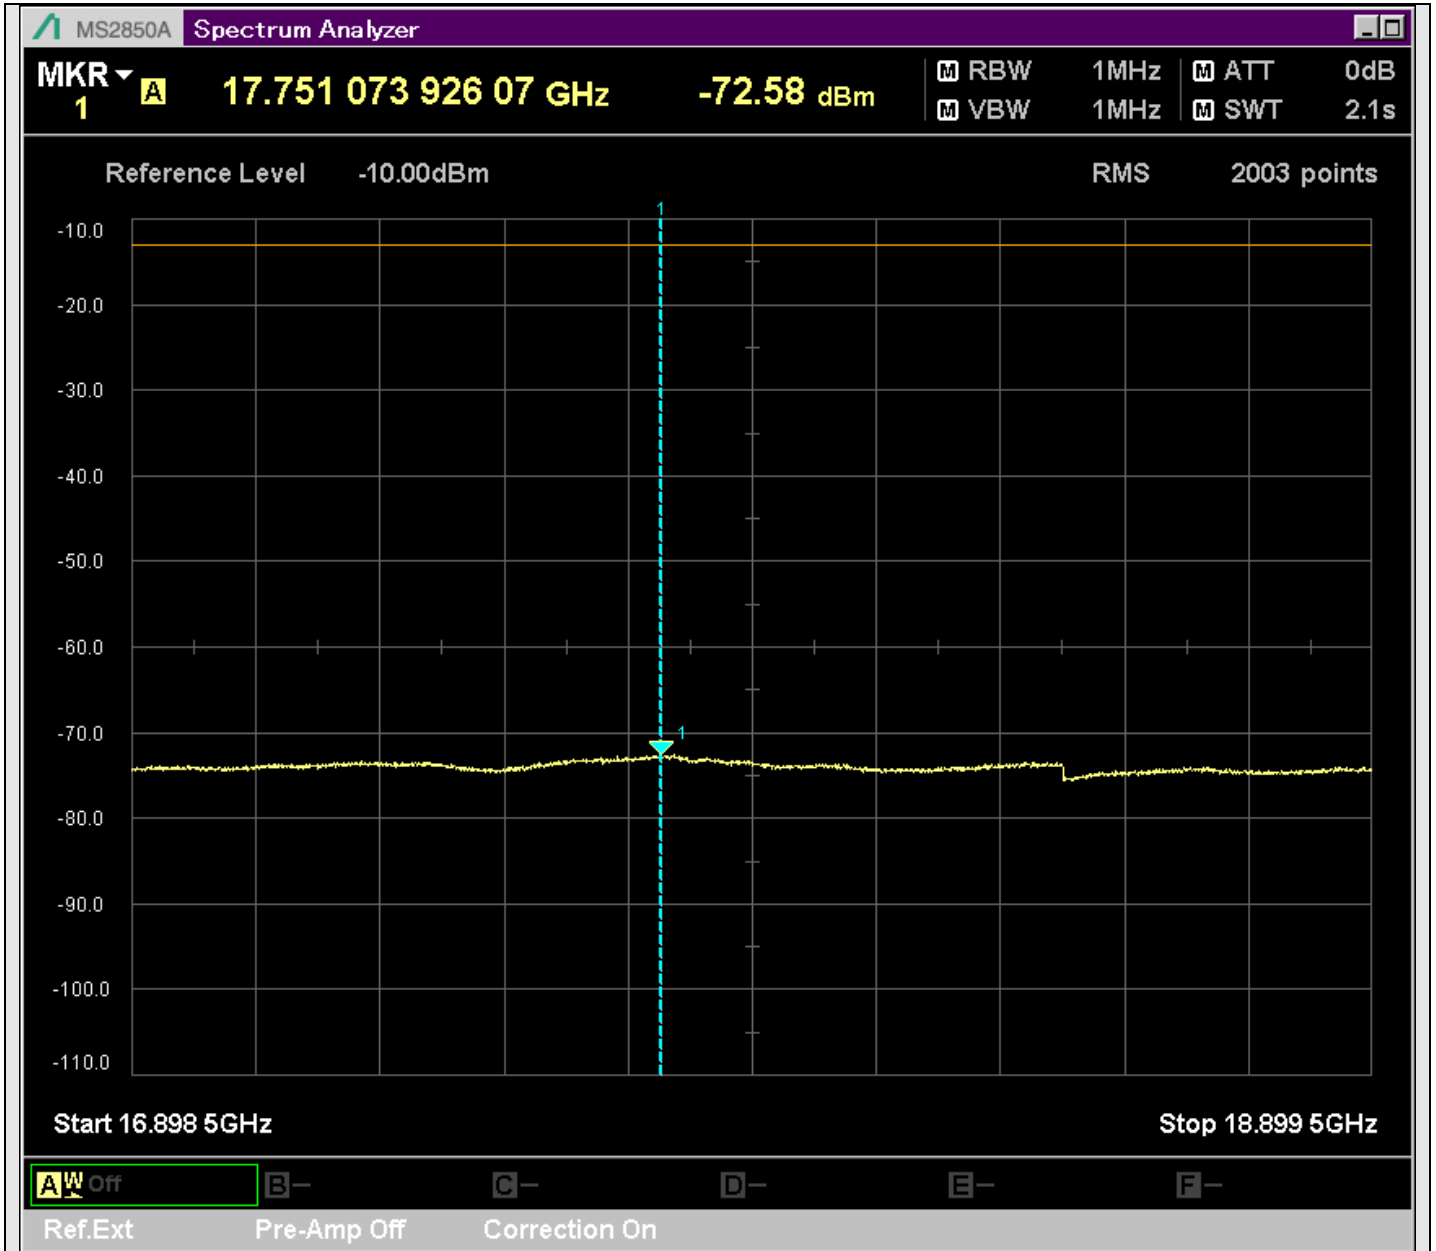

n7_5MHz_15kHz_537500_CP-OFDM
QPSK_Outer_Full_SA(16898MHz-18900MHz_1MHz)@17751.074MHz