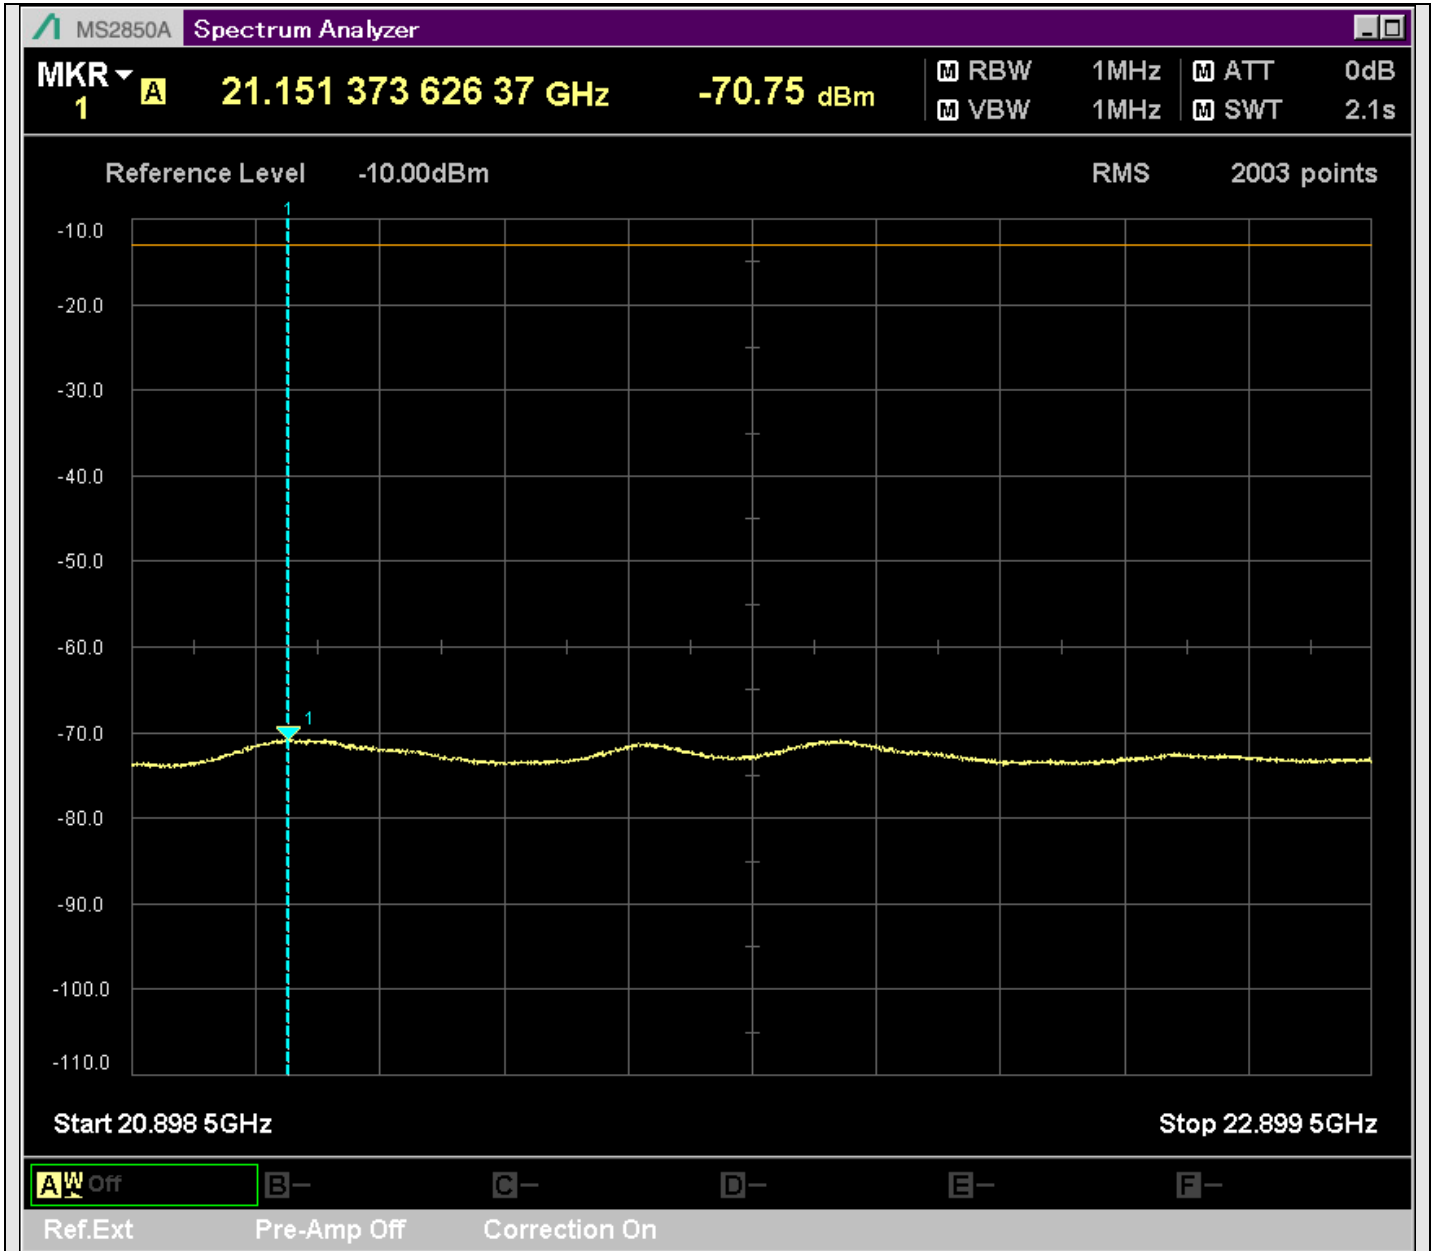

n7\_25MHz\_15kHz\_526500\_CP-OFDM  
QPSK\_Outer\_Full\_SA(14898MHz-16900MHz\_1MHz)@15287.306MHz

n7\_25MHz\_15kHz\_526500\_CP-OFDM  
QPSK\_Outer\_Full\_SA(16898MHz-18900MHz\_1MHz)@17762.068MHz

n7\_25MHz\_15kHz\_526500\_CP-OFDM  
QPSK\_Outer\_Full\_SA(18898MHz-20900MHz\_1MHz)@20274.812MHz