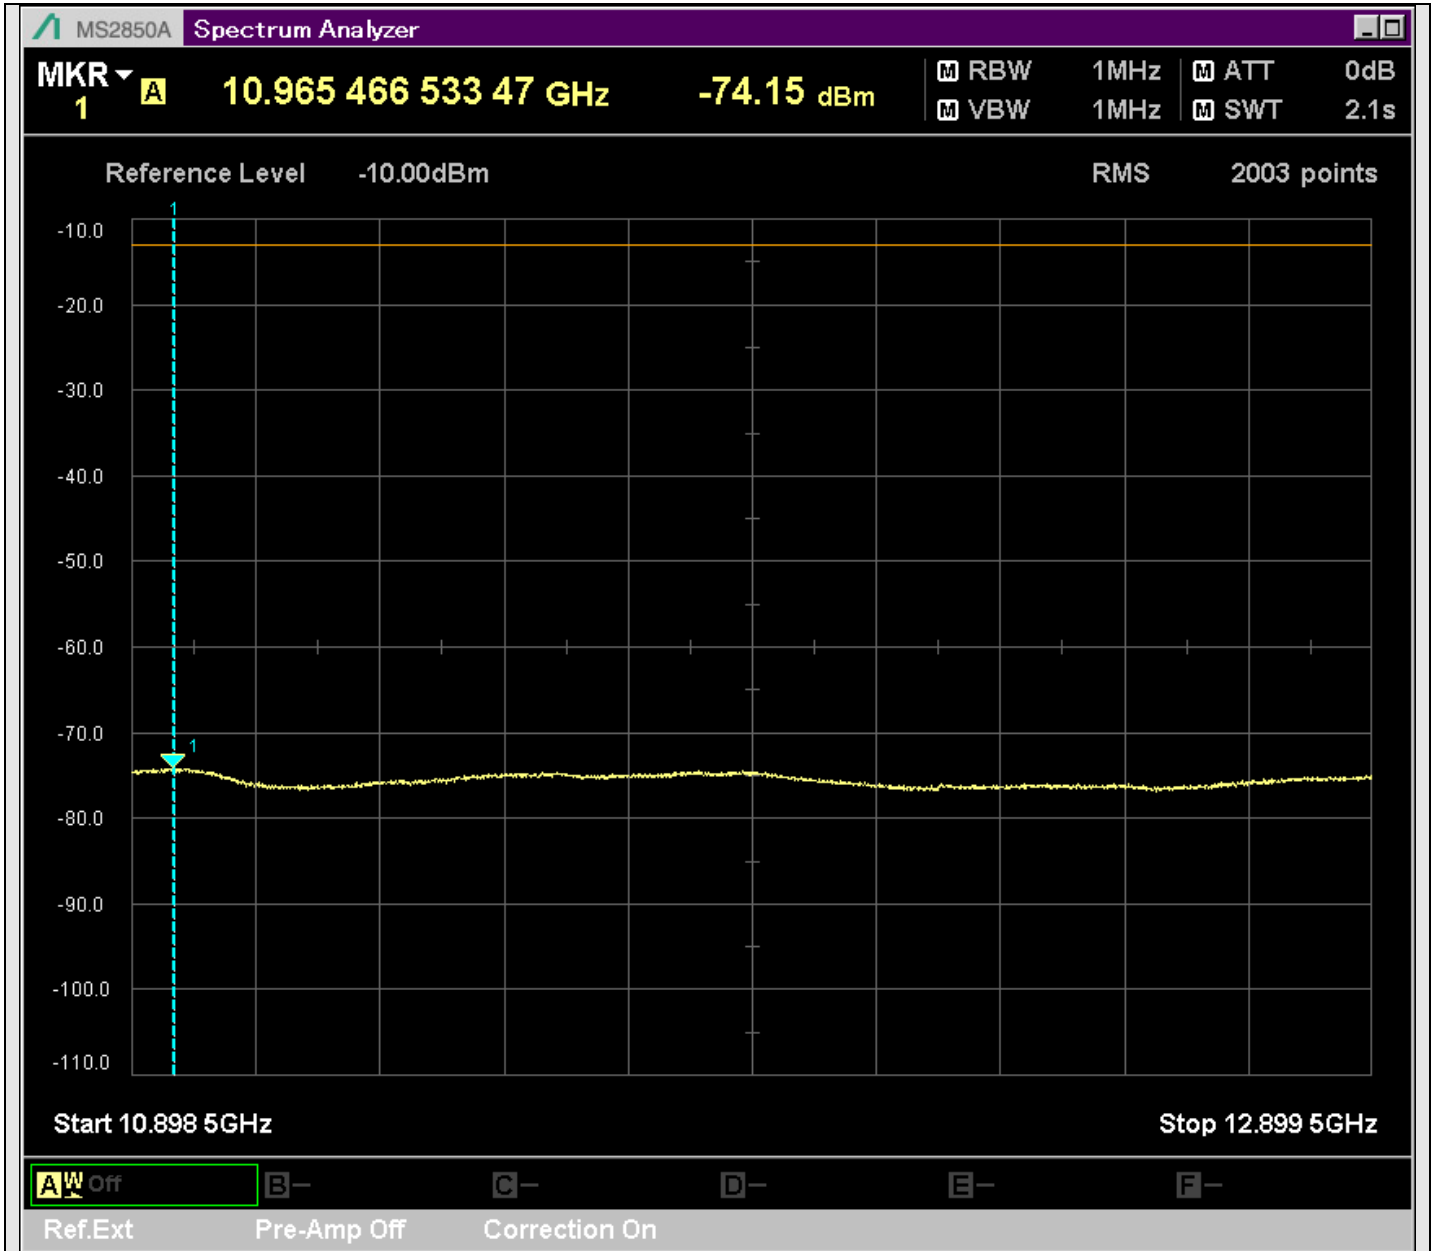

n7_5MHz_15kHz_524500_CP-OFDM
QPSK_Edge_1RB_Right_SA(10898MHz-12900MHz_1MHz)@10965.467MHz