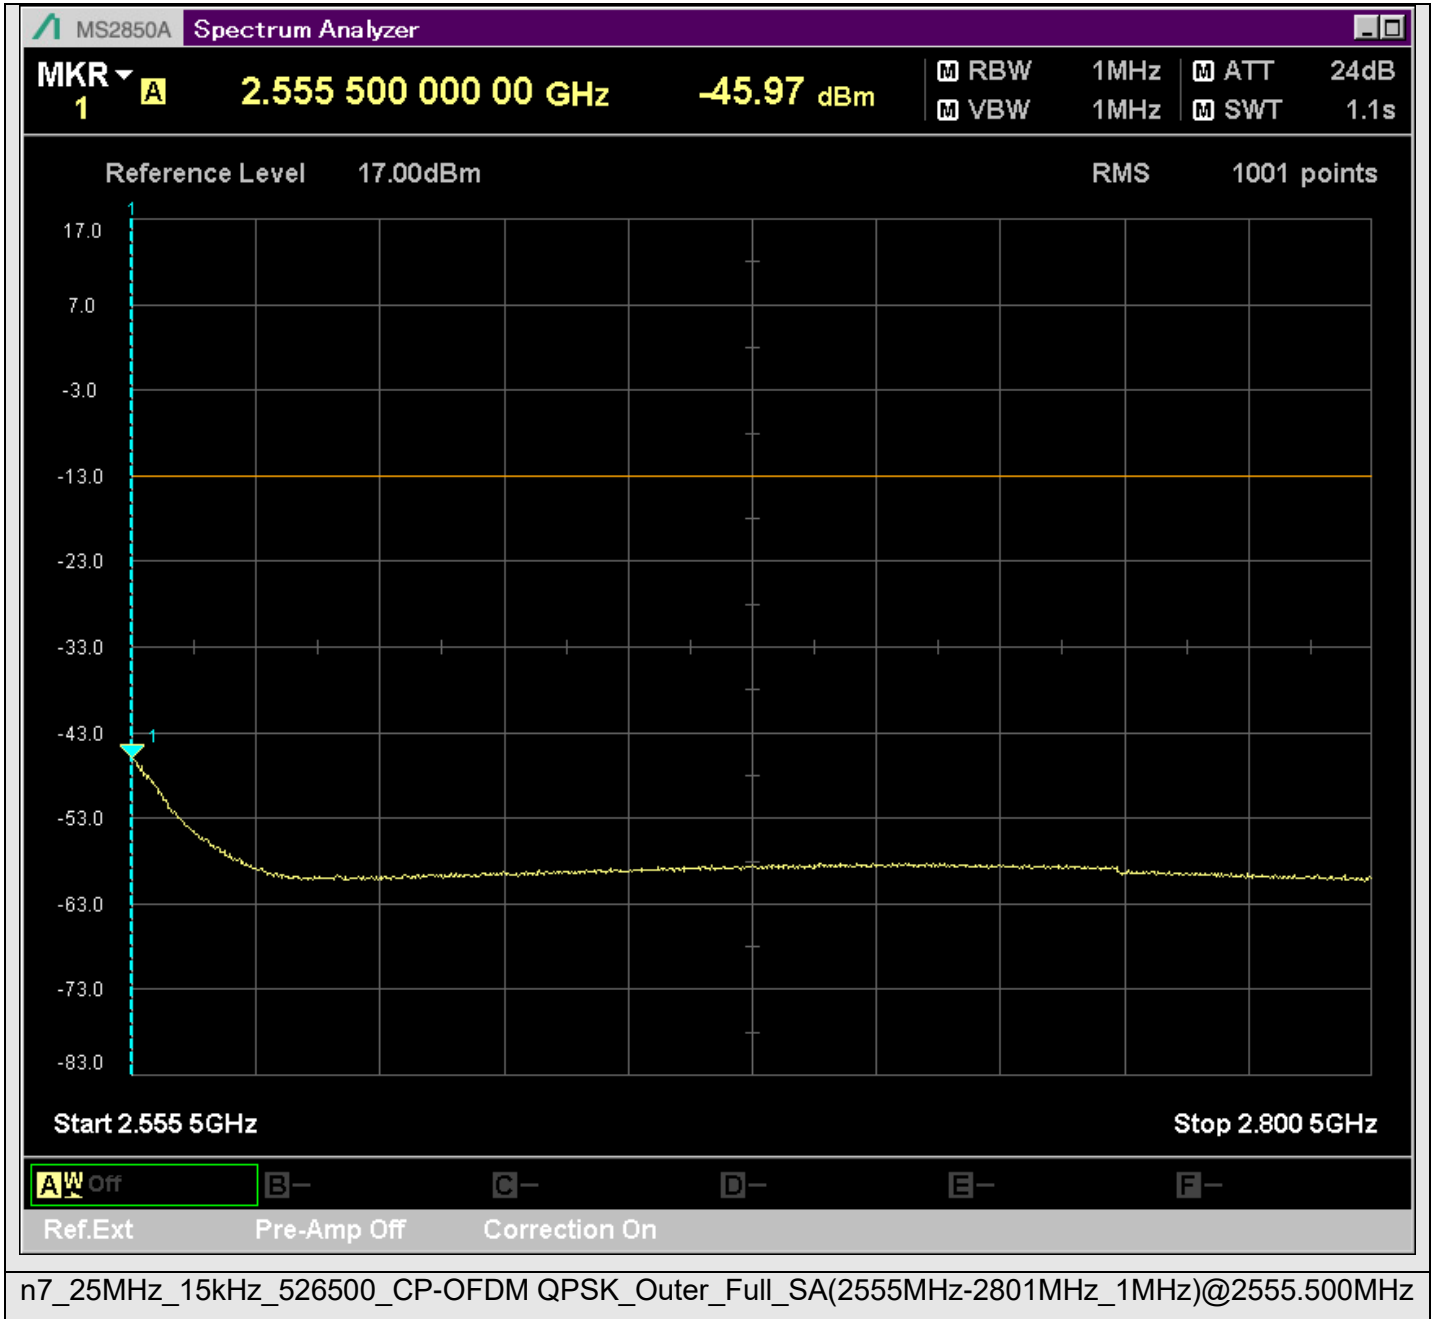

n7\_25MHz\_15kHz\_526500\_CP-OFDM  
QPSK\_Outer\_Full\_SA(429.9MHz-630.1MHz\_100kHz)@560.385MHz

n7\_25MHz\_15kHz\_526500\_CP-OFDM  
QPSK\_Outer\_Full\_SA(629.9MHz-830.1MHz\_100kHz)@718.306MHz

n7\_25MHz\_15kHz\_526500\_CP-OFDM  
QPSK\_Outer\_Full\_SA(829.9MHz-1000MHz\_100kHz)@998.150MHz