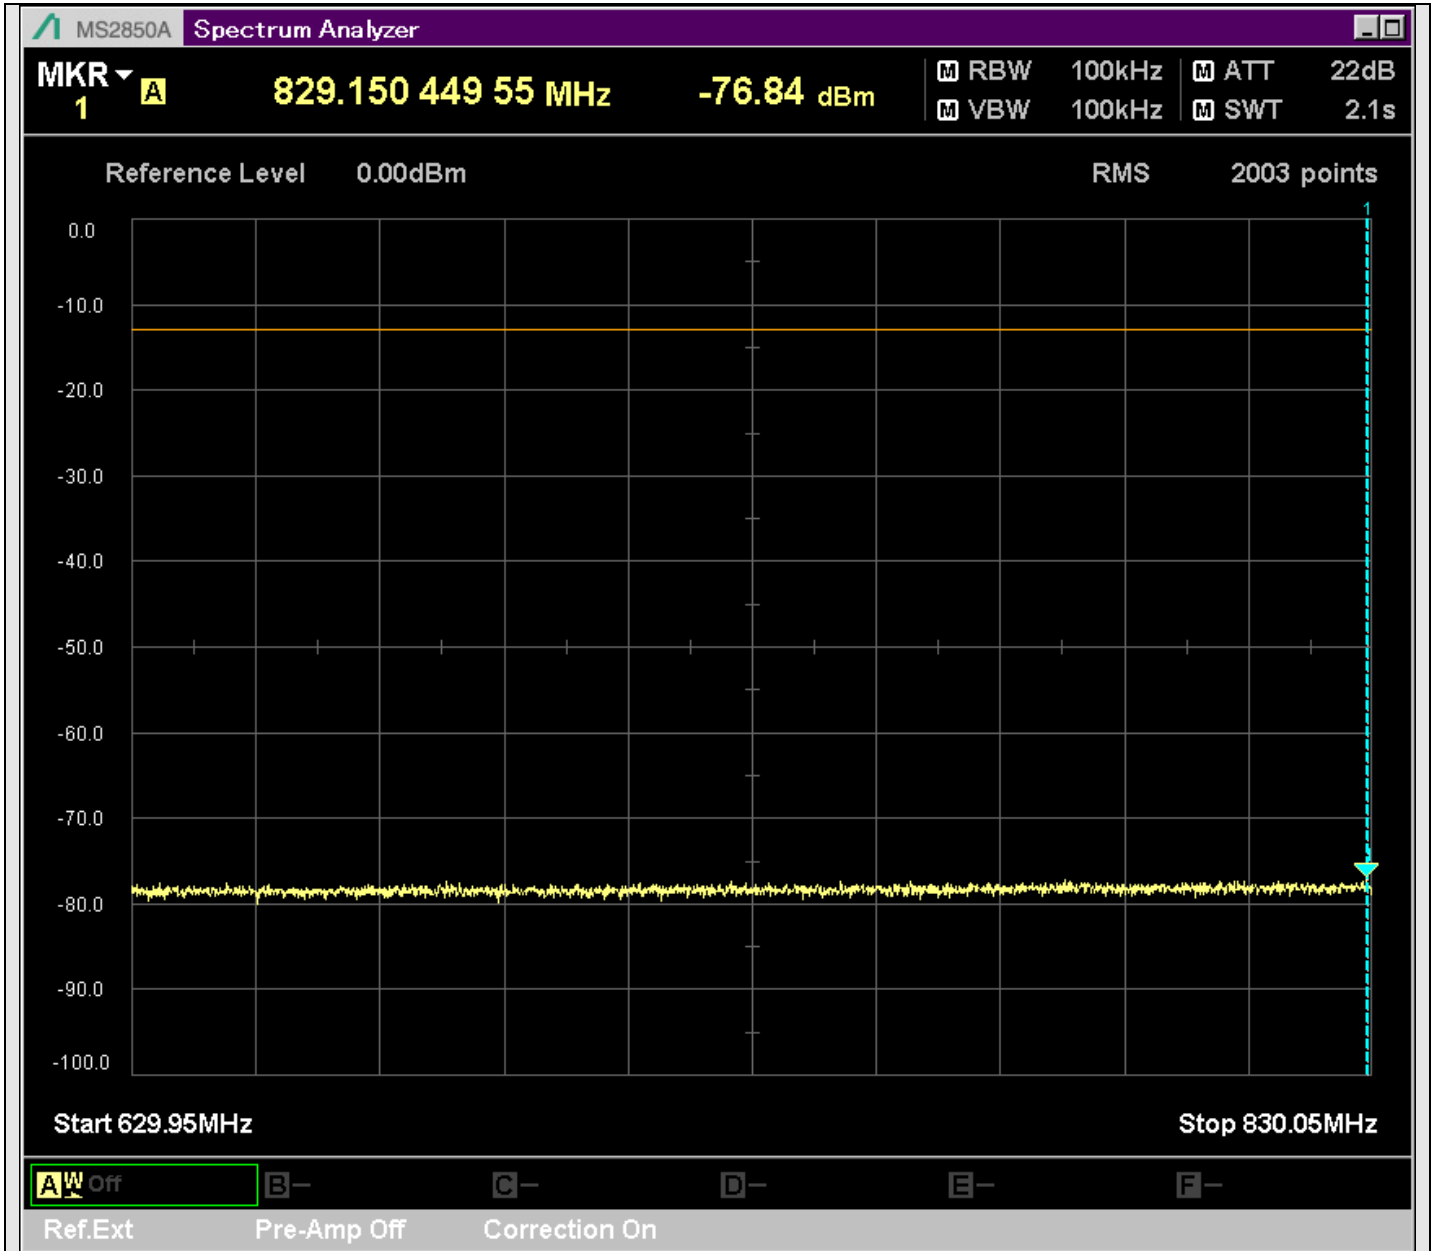

n7_5MHz_15kHz_531000_CP-OFDM
QPSK_Edge_1RB_Right_SA(629.9MHz-830.1MHz_100kHz)@829.150MHz