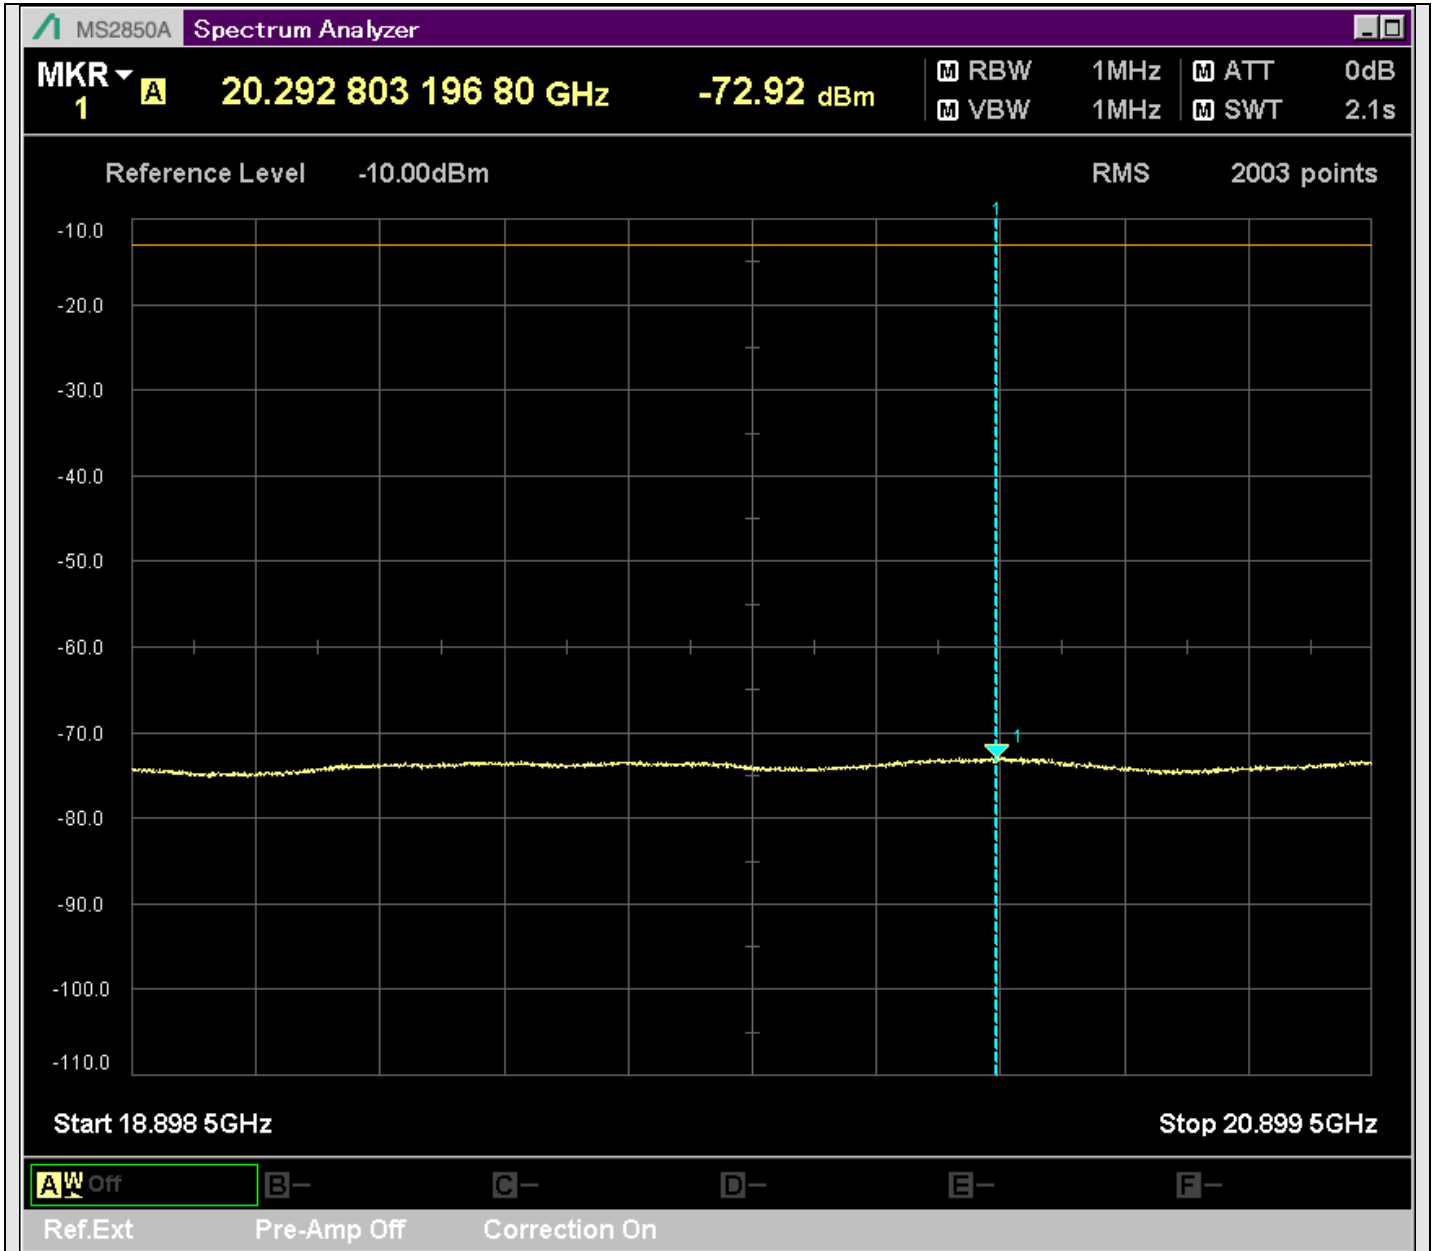

n7_5MHz_15kHz_531000_CP-OFDM
QPSK_Edge_1RB_Right_SA(18898MHz-20900MHz_1MHz)@20292.803MHz