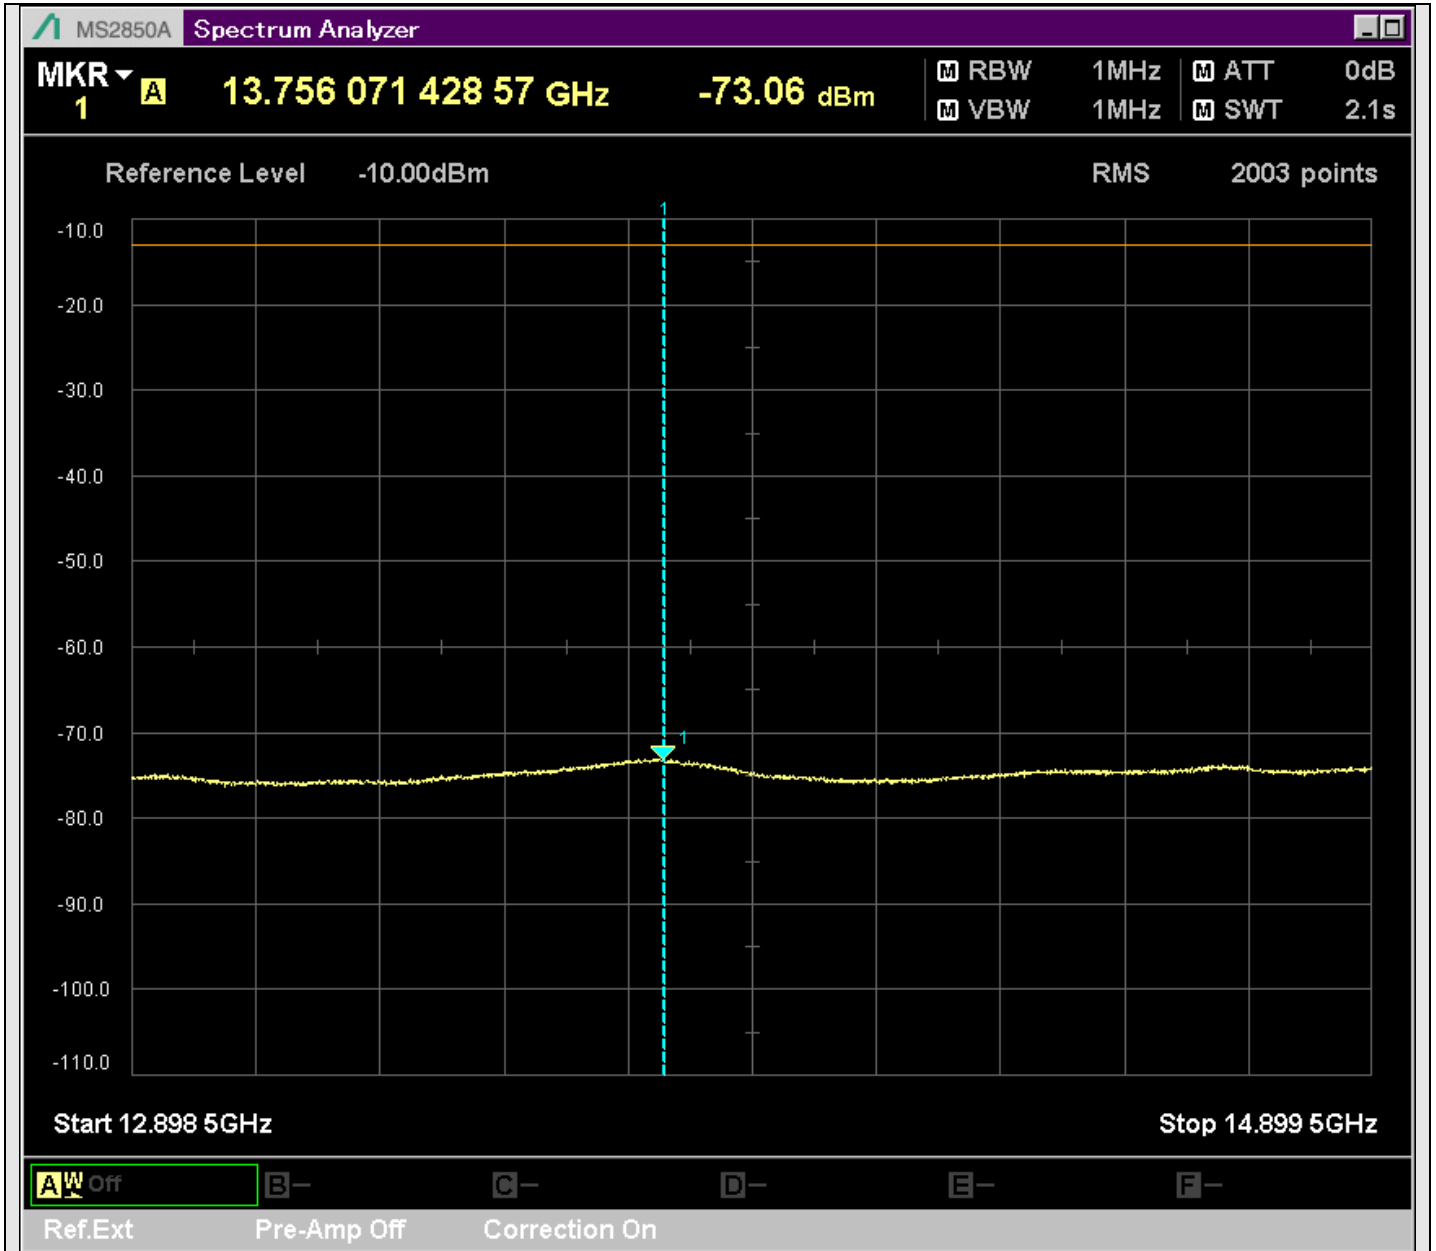

n7\_5MHz\_15kHz\_531000\_CP-OFDM  
QPSK\_Edge\_1RB\_Right\_SA(6898MHz-8900MHz\_1MHz)@7611.144MHz

n7\_5MHz\_15kHz\_531000\_CP-OFDM  
QPSK\_Edge\_1RB\_Right\_SA(8898MHz-10900MHz\_1MHz)@10893.503MHz

n7\_5MHz\_15kHz\_531000\_CP-OFDM  
QPSK\_Edge\_1RB\_Right\_SA(10898MHz-12900MHz\_1MHz)@10982.458MHz