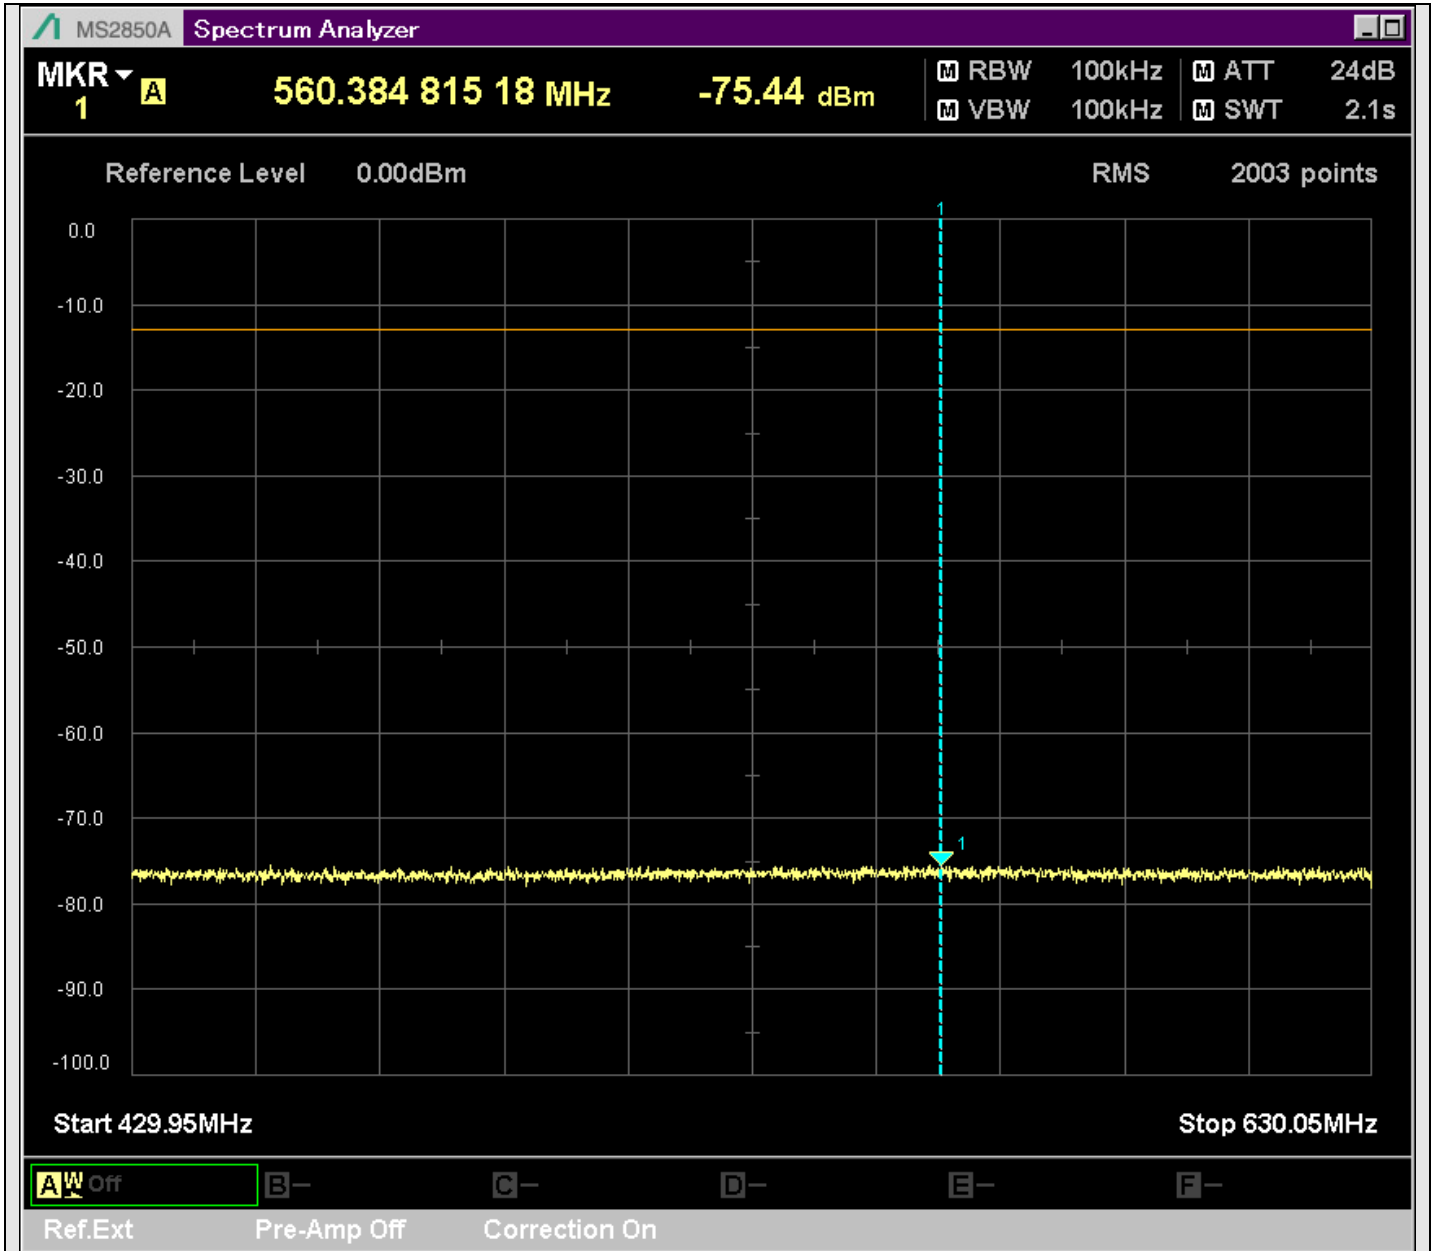

n7\_5MHz\_15kHz\_537500\_CP-OFDM  
QPSK\_Edge\_1RB\_Right\_SA(22898MHz-24900MHz\_1MHz)@23420.239MHz

n7\_5MHz\_15kHz\_537500\_CP-OFDM  
QPSK\_Edge\_1RB\_Right\_SA(24898MHz-25700MHz\_1MHz)@25588.962MHz

n7\_25MHz\_15kHz\_526500\_CP-OFDM  
QPSK\_Outer\_Full\_SA(229.9MHz-430.1MHz\_100kHz)@364.183MHz