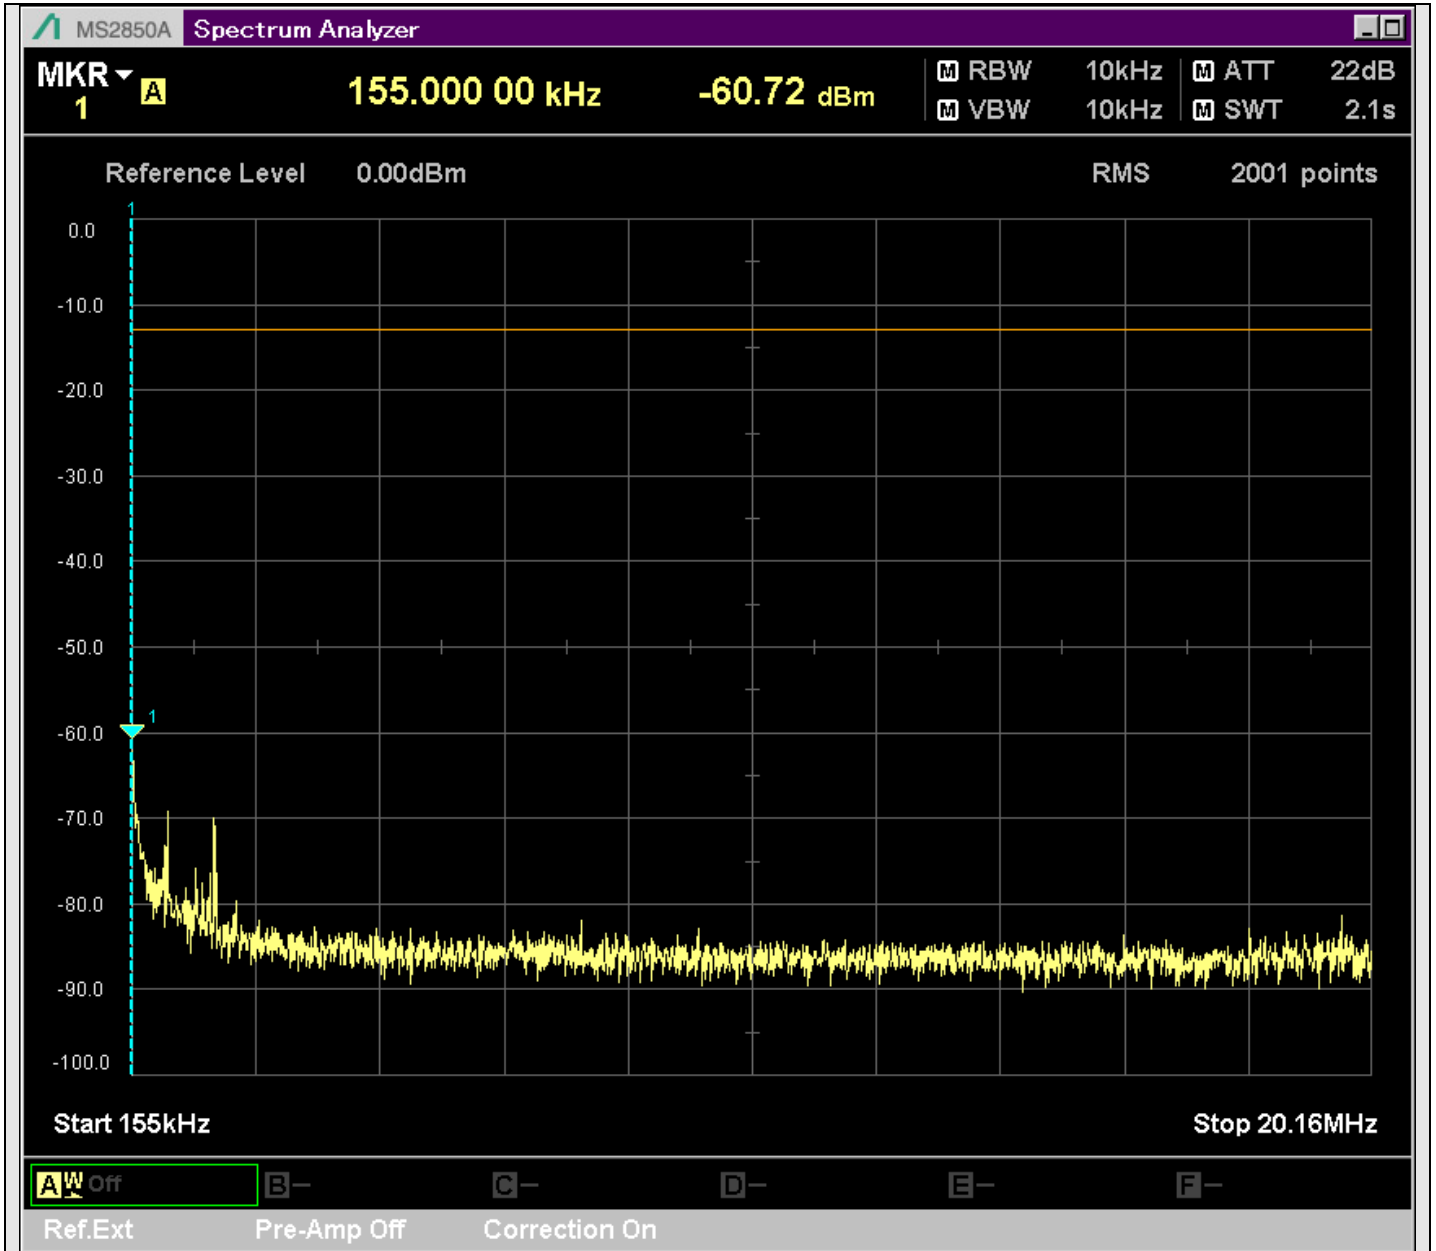

n7_5MHz_15kHz_531000_CP-OFDM
QPSK_Edge_1RB_Right_SA(0.15MHz-20.16MHz_10kHz)@0.155MHz