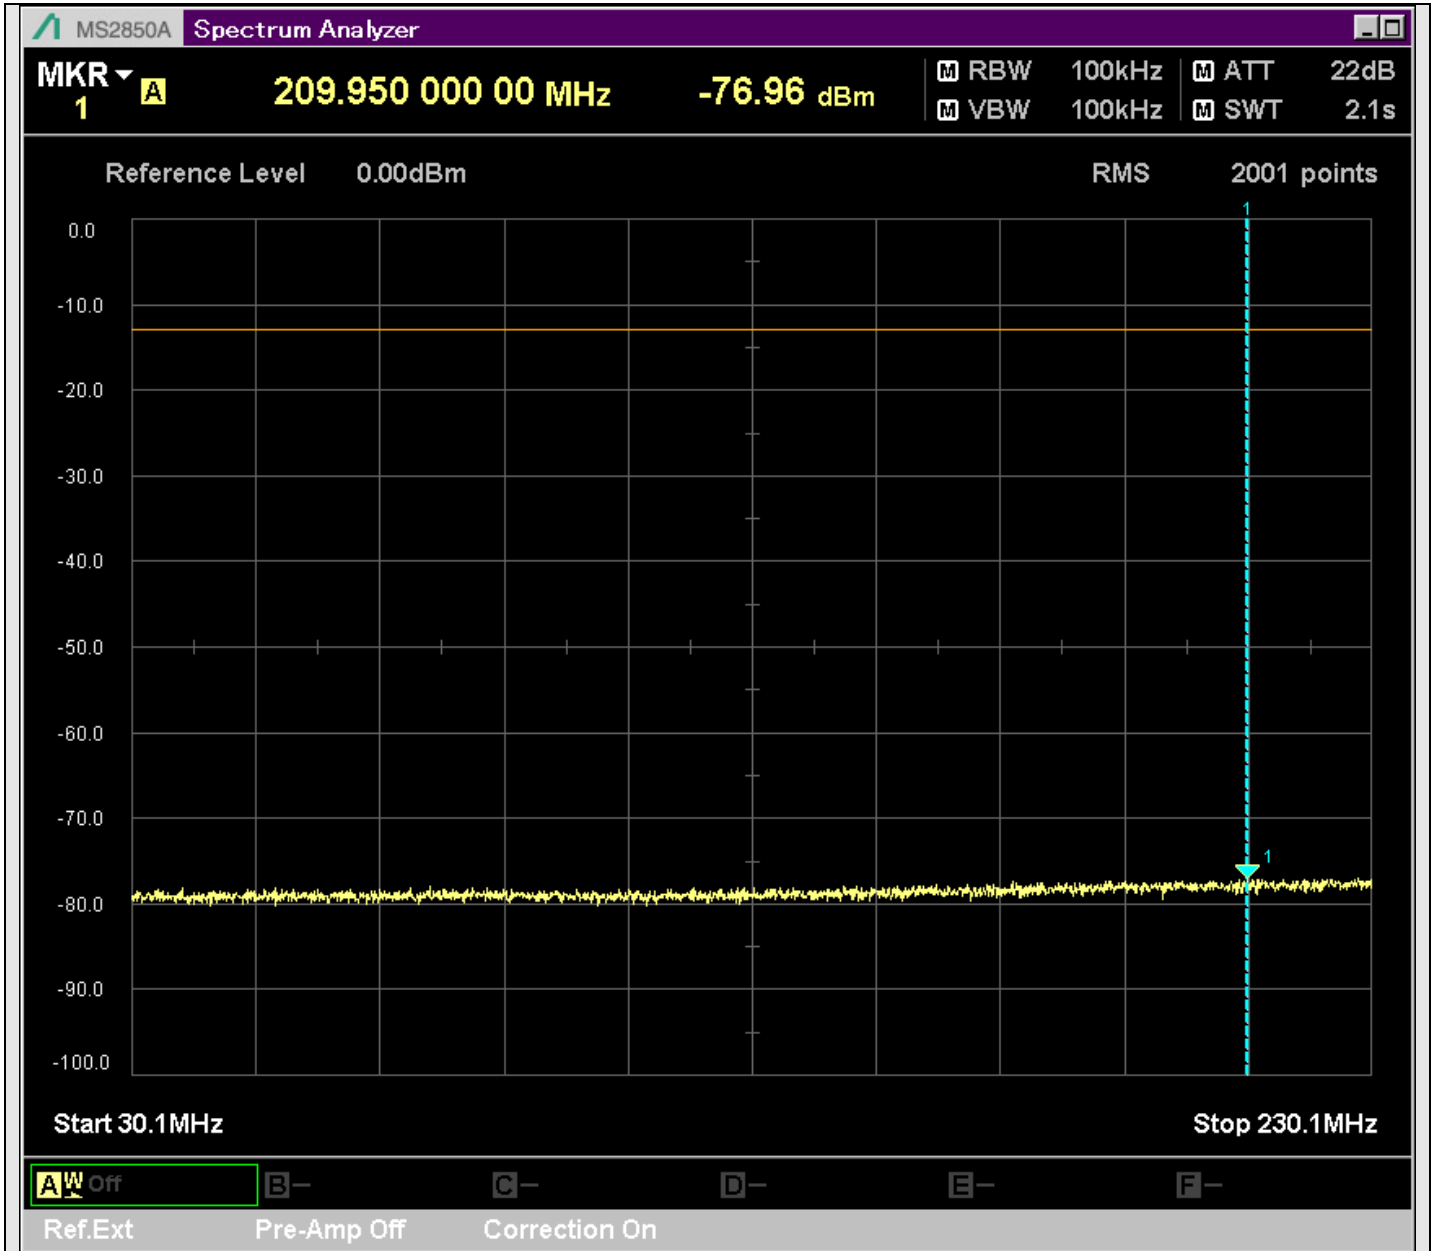

n7_5MHz_15kHz_531000_CP-OFDM
QPSK_Edge_1RB_Right_SA(30MHz-230.1MHz_100kHz)@209.950MHz