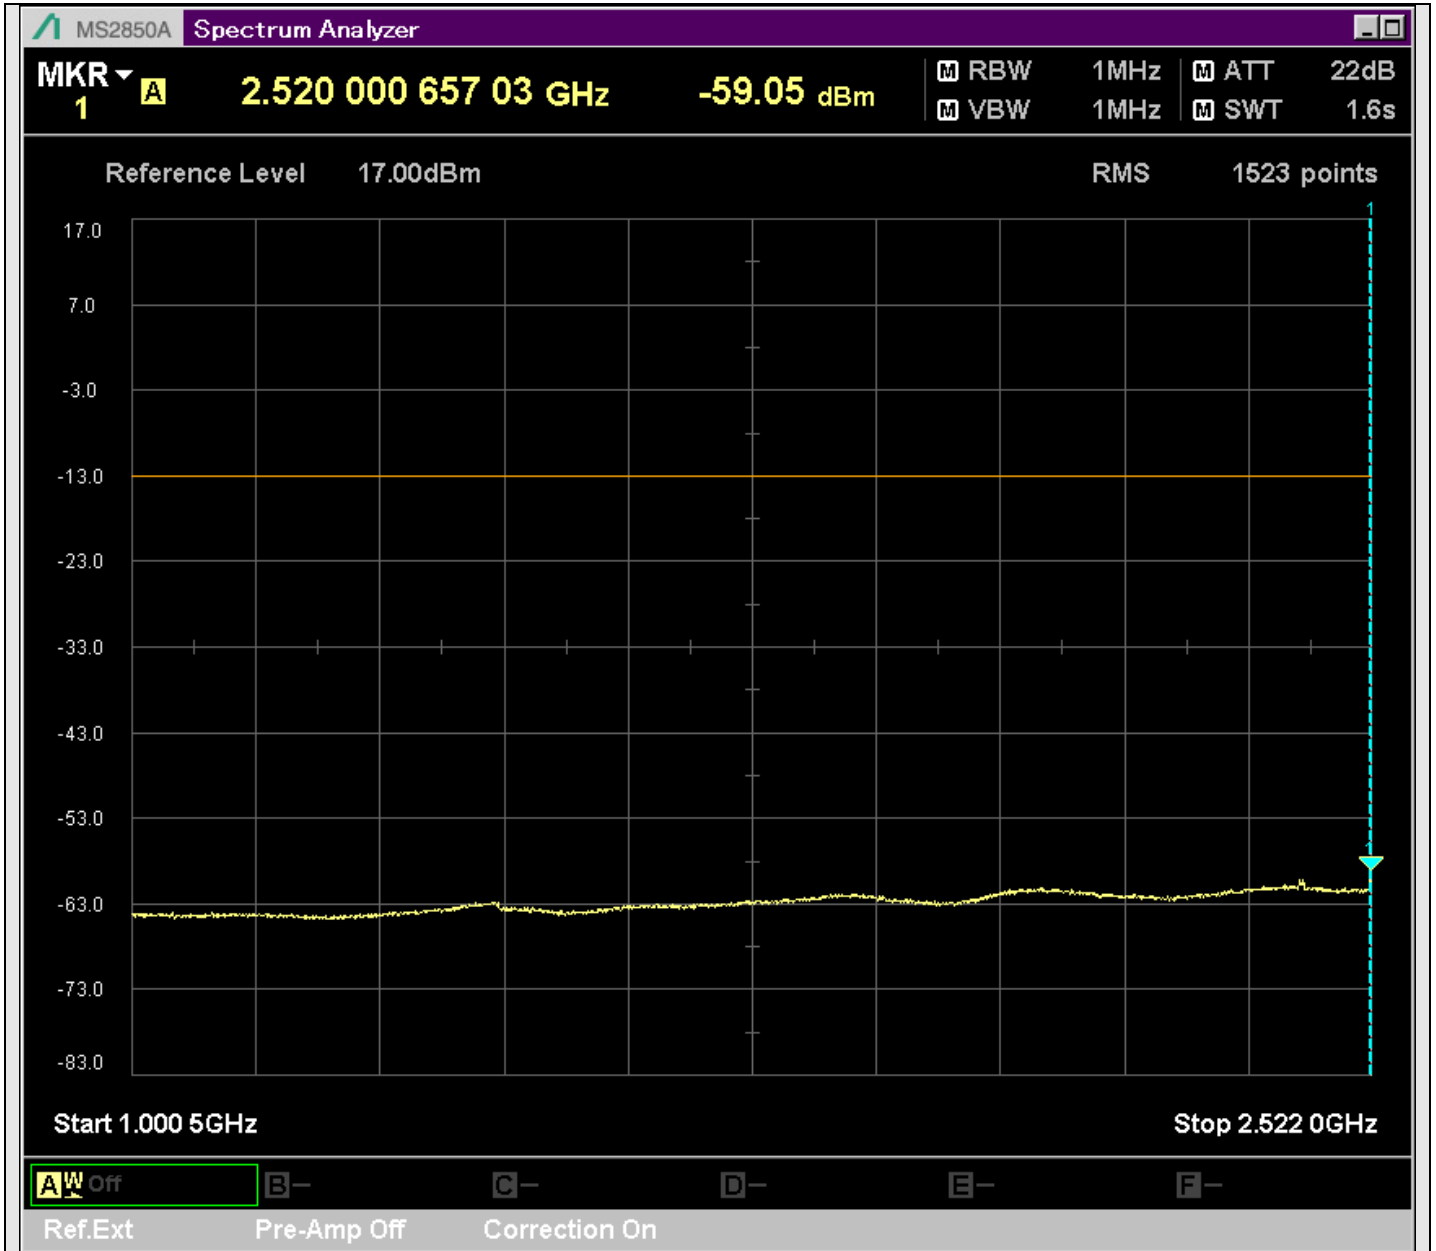

n7_5MHz_15kHz_531000_CP-OFDM
QPSK_Edge_1RB_Right_SA(1000MHz-2522.5MHz_1MHz)@2520.001MHz