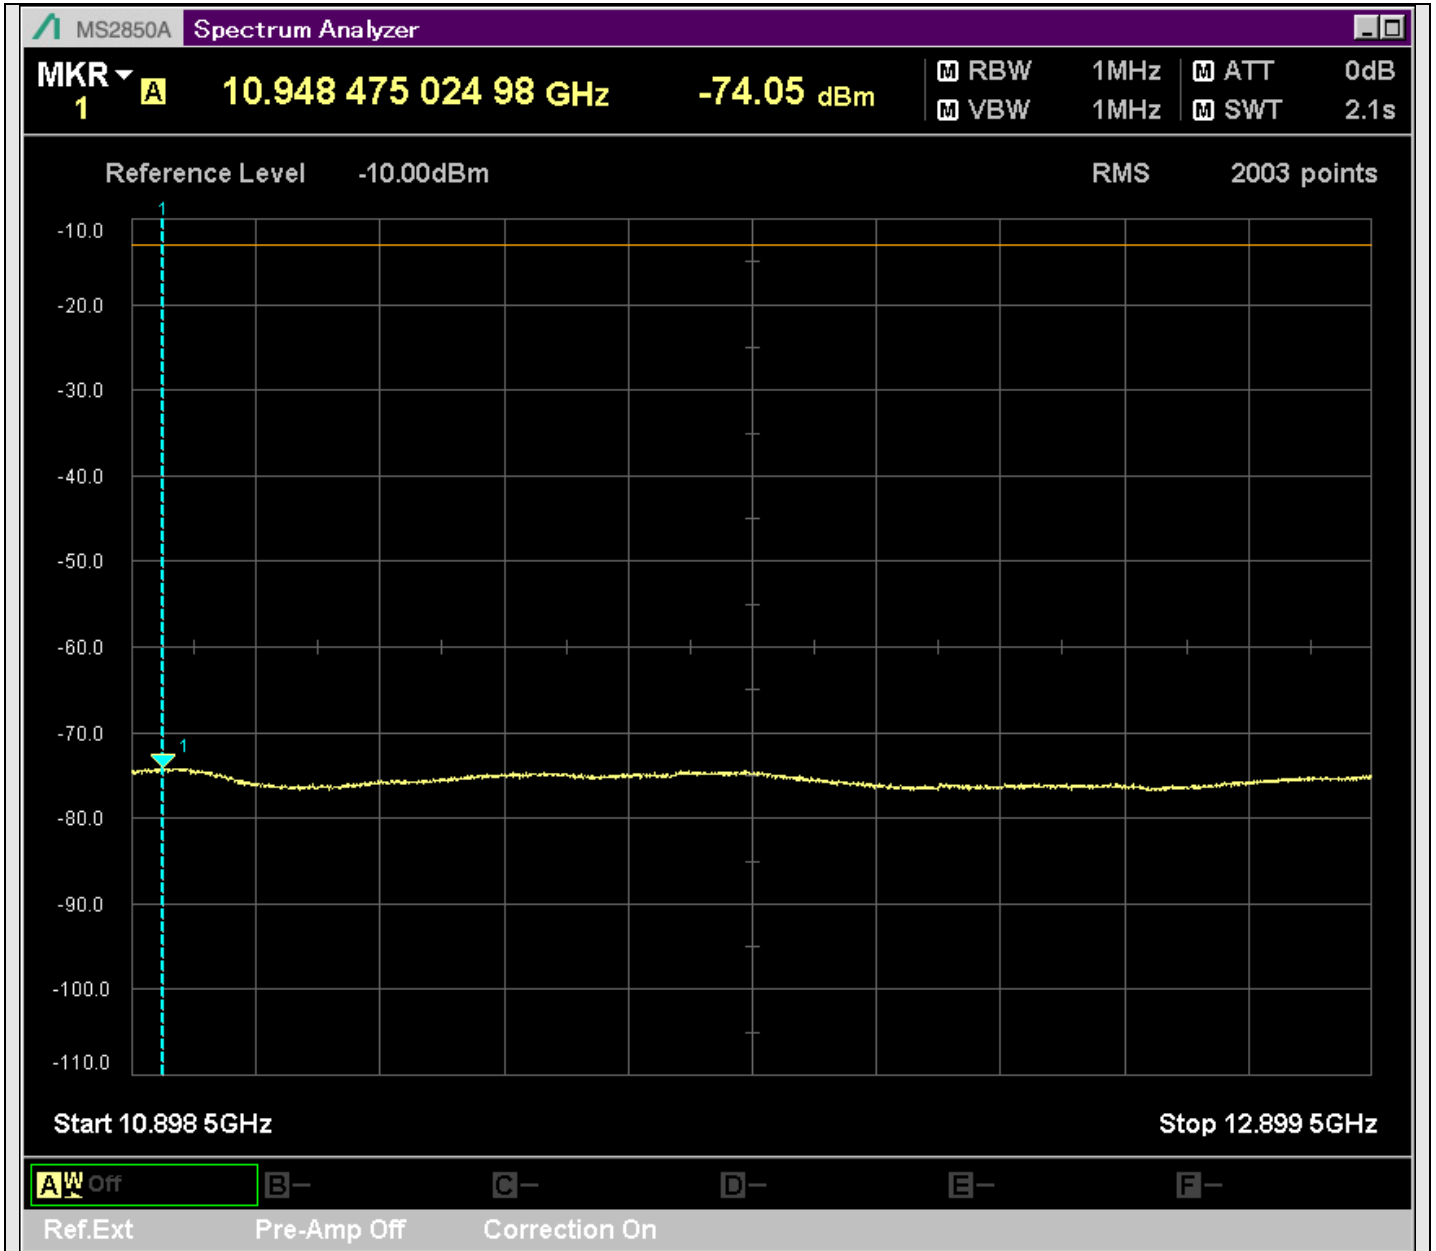

n7_5MHz_15kHz_537500_CP-OFDM
QPSK_Edge_1RB_Right_SA(10898MHz-12900MHz_1MHz)@10948.475MHz