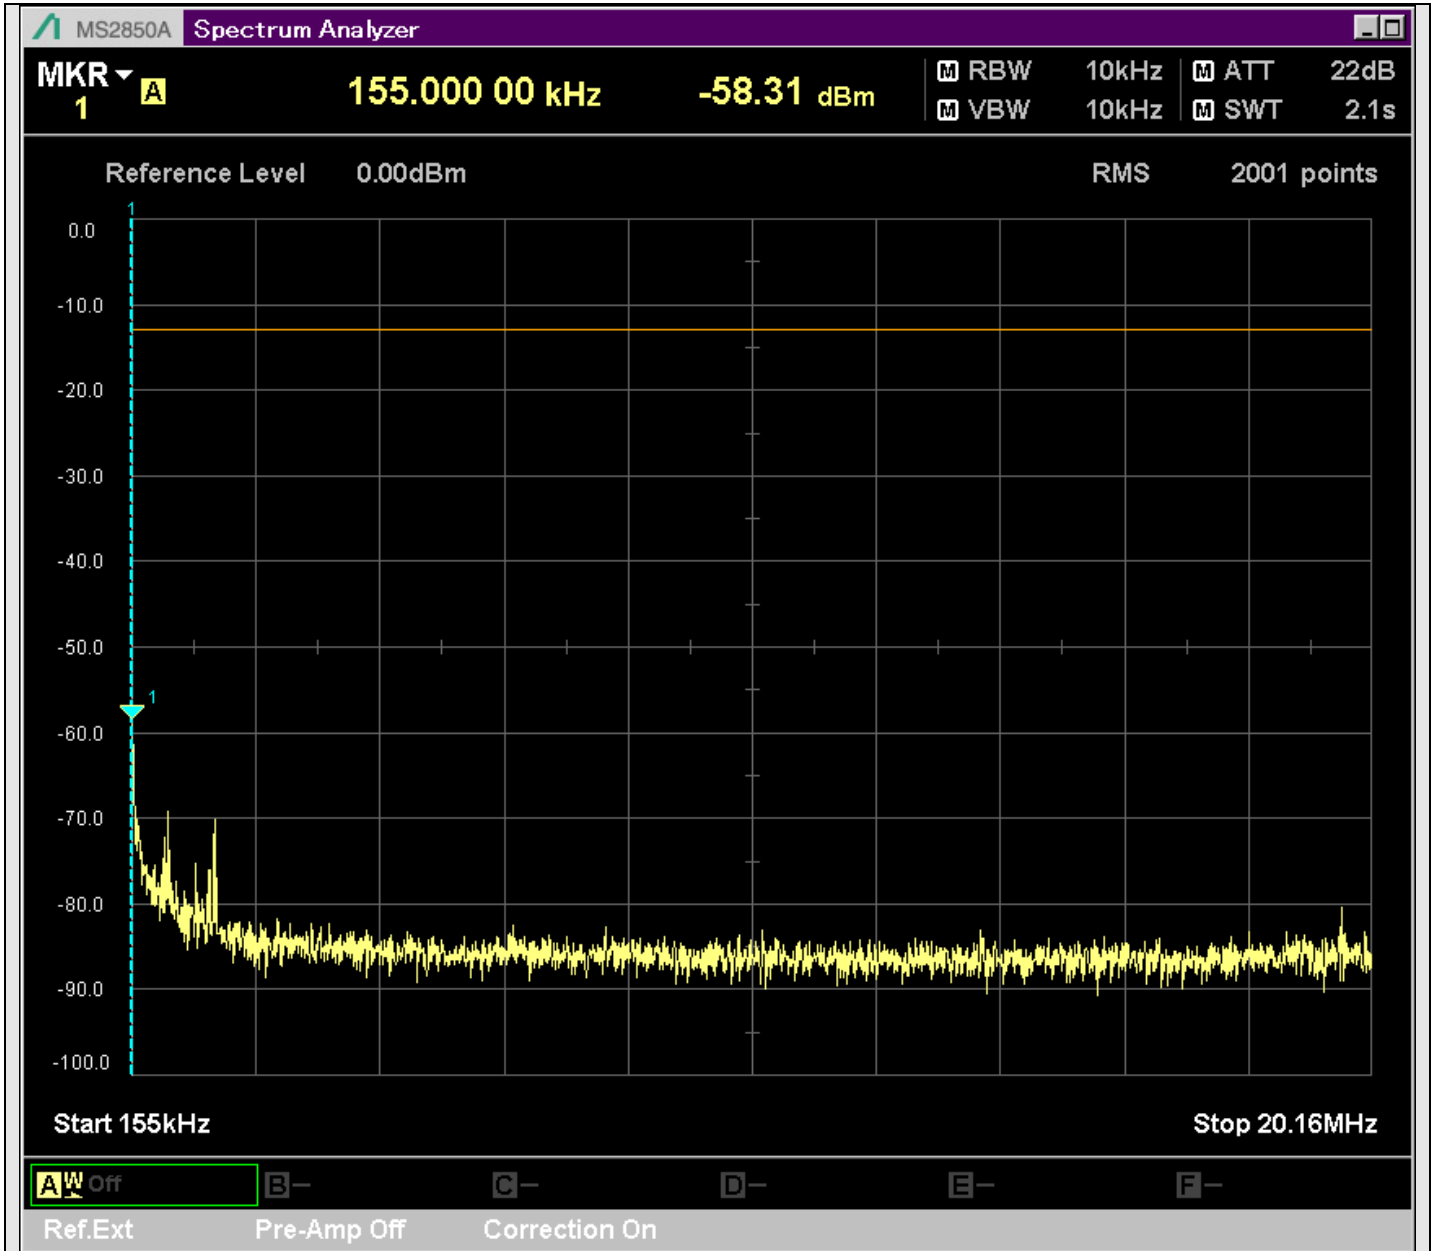

n7_5MHz_15kHz_537500_CP-OFDM
QPSK_Edge_1RB_Right_SA(0.15MHz-20.16MHz_10kHz)@0.155MHz