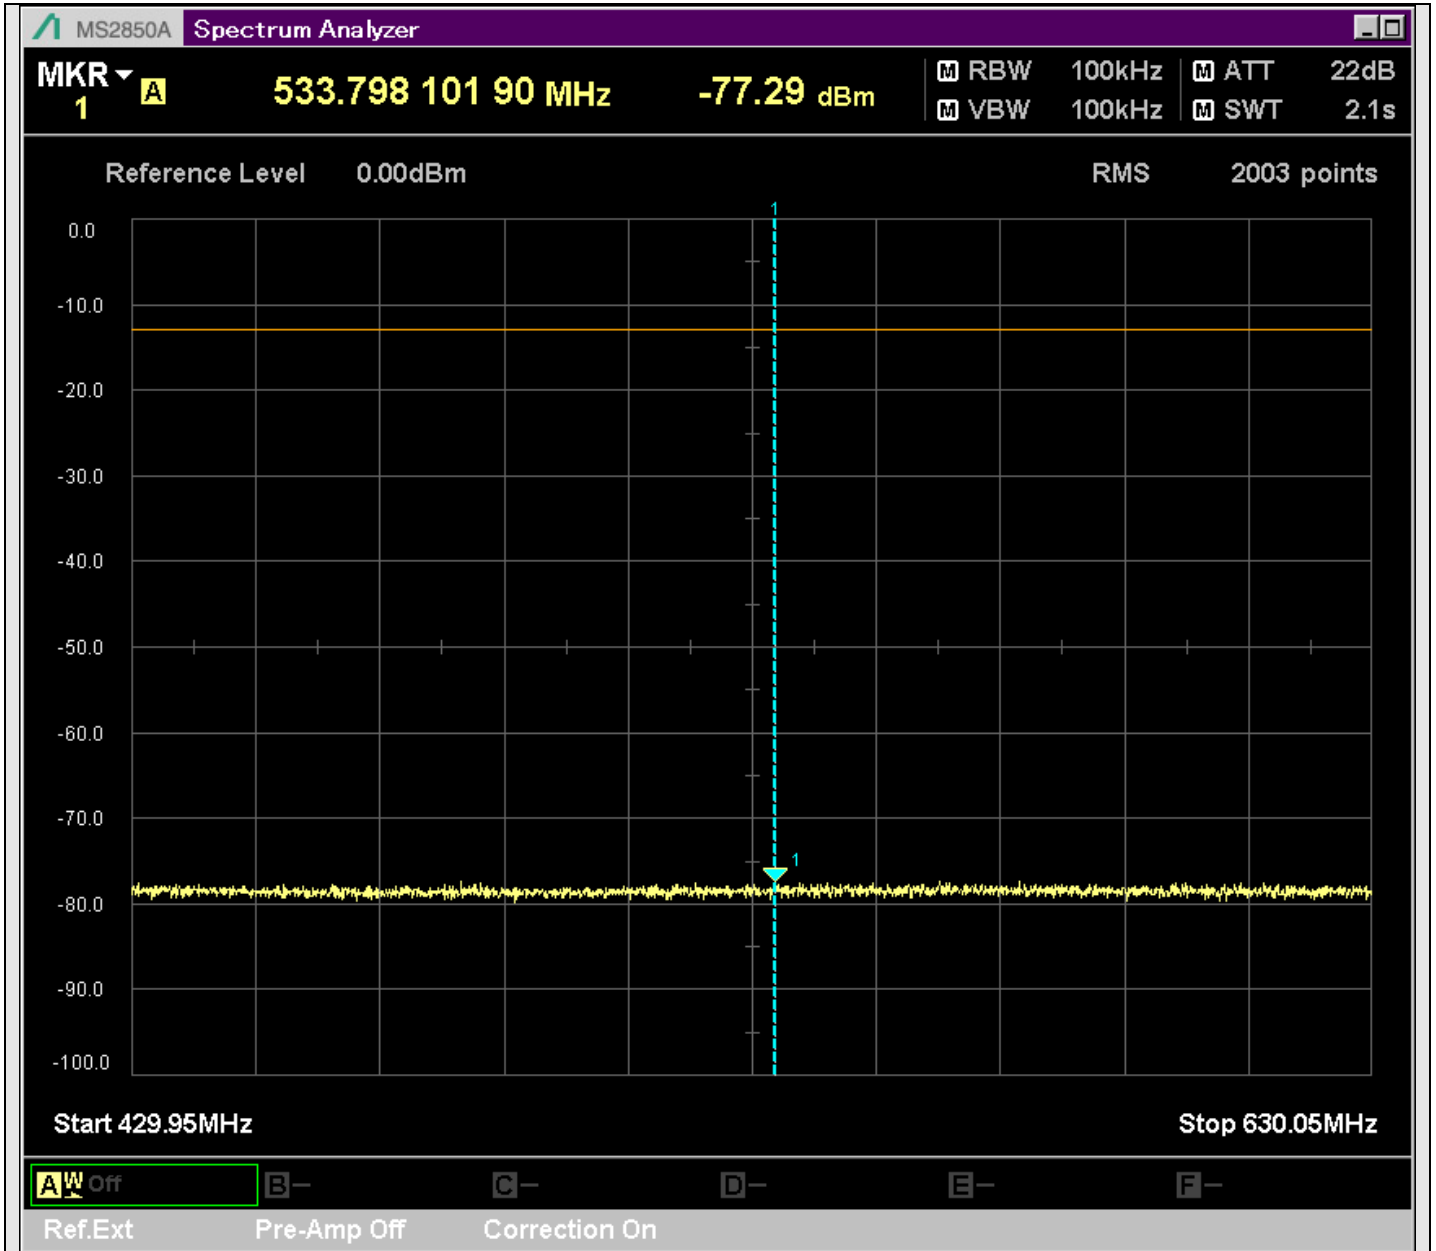

n7_5MHz_15kHz_537500_CP-OFDM
QPSK_Edge_1RB_Right_SA(429.9MHz-630.1MHz_100kHz)@533.798MHz