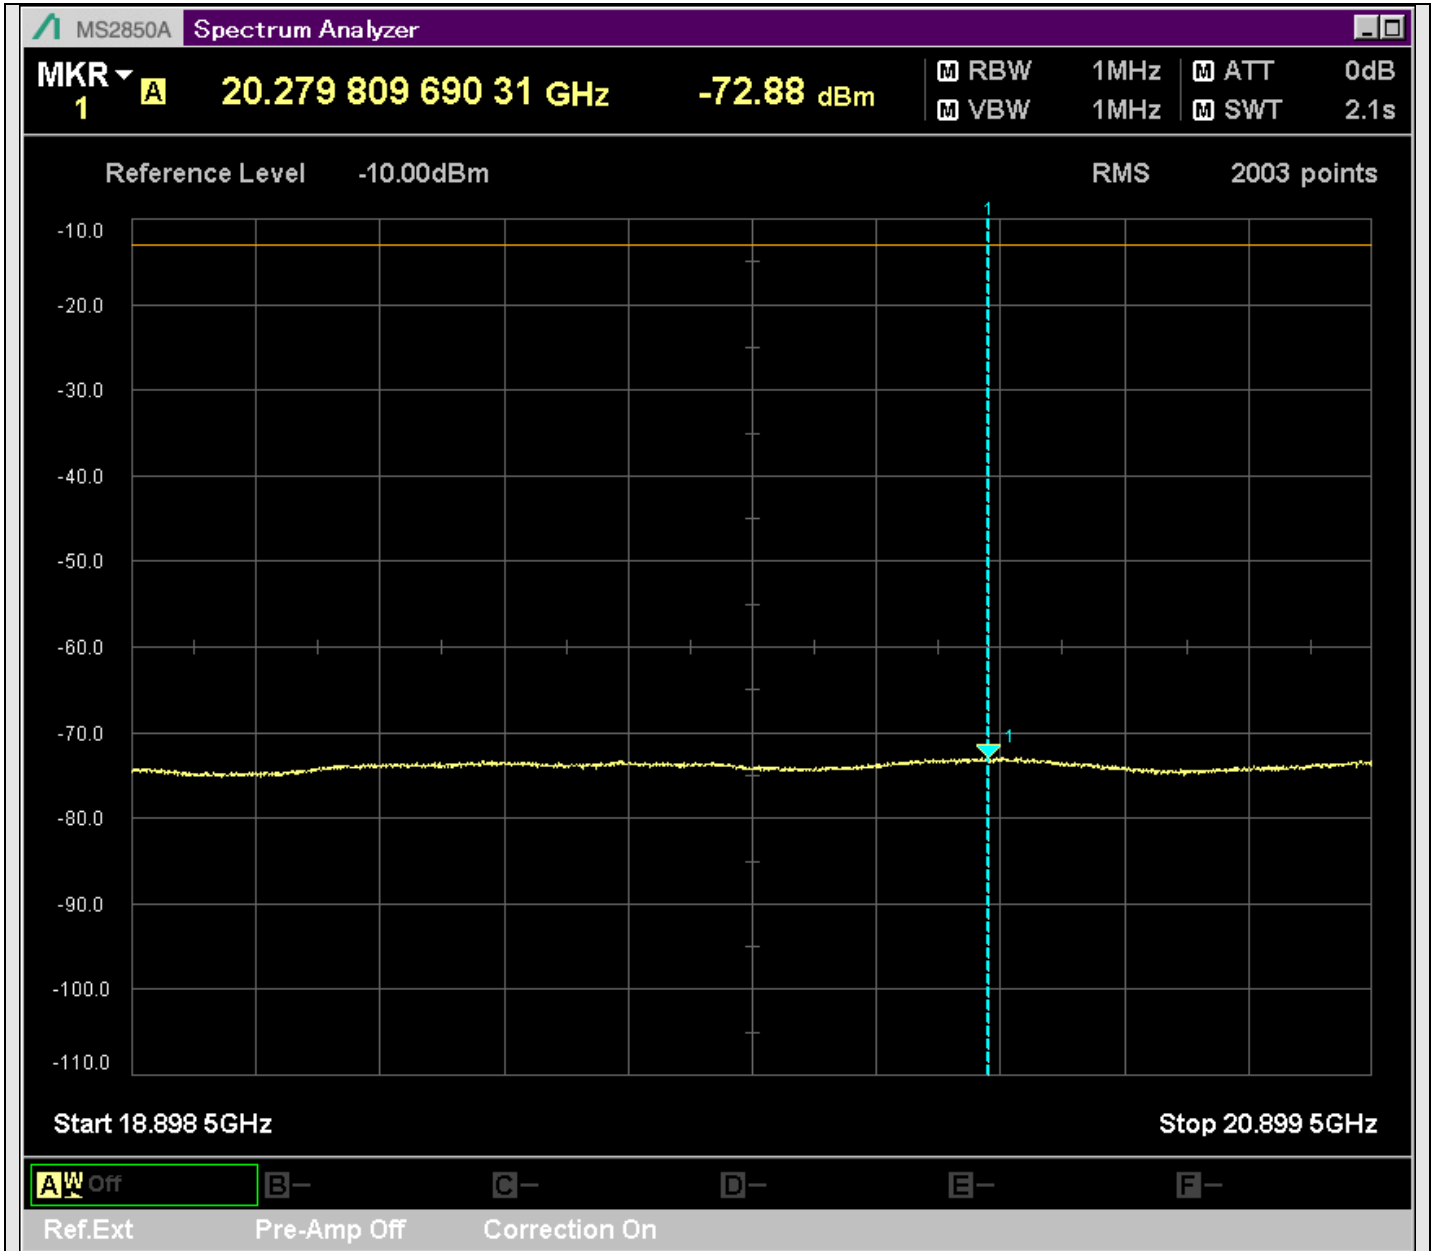

n7_5MHz_15kHz_524500_CP-OFDM
QPSK_Edge_1RB_Right_SA(18898MHz-20900MHz_1MHz)@20279.810MHz