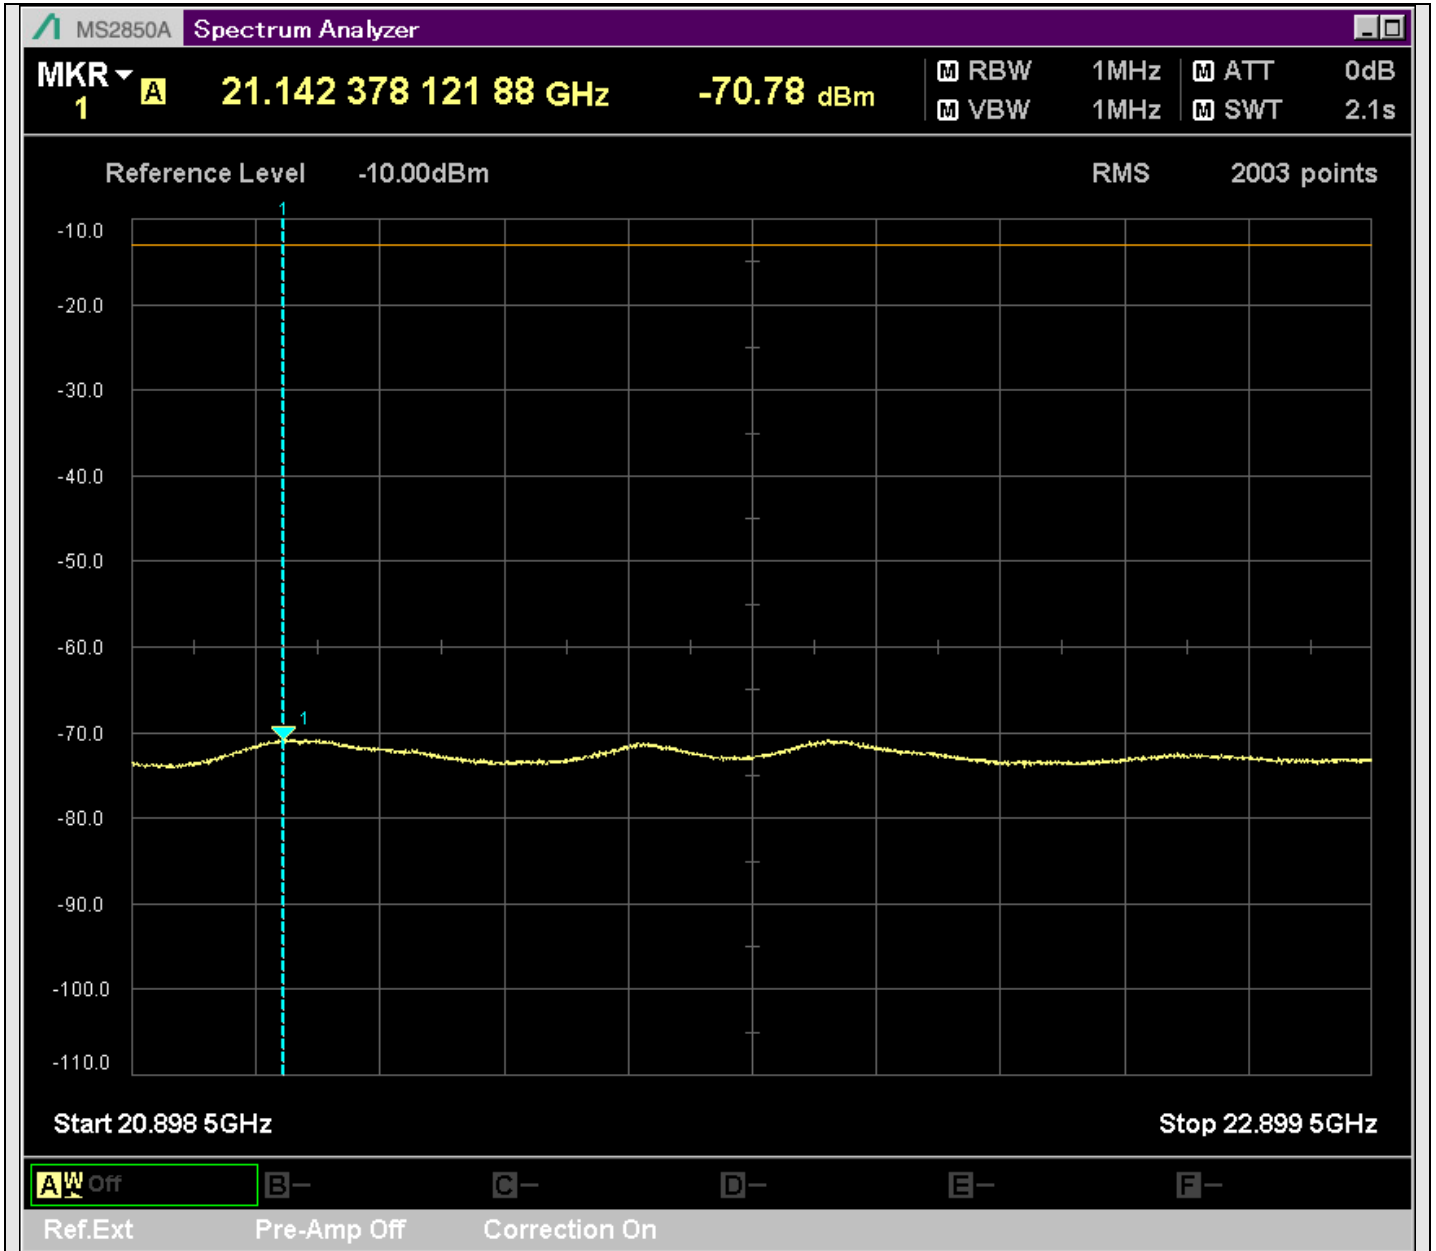

n7_5MHz_15kHz_531000_CP-OFDM
QPSK_Edge_1RB_Left_SA(20898MHz-22900MHz_1MHz)@21142.378MHz