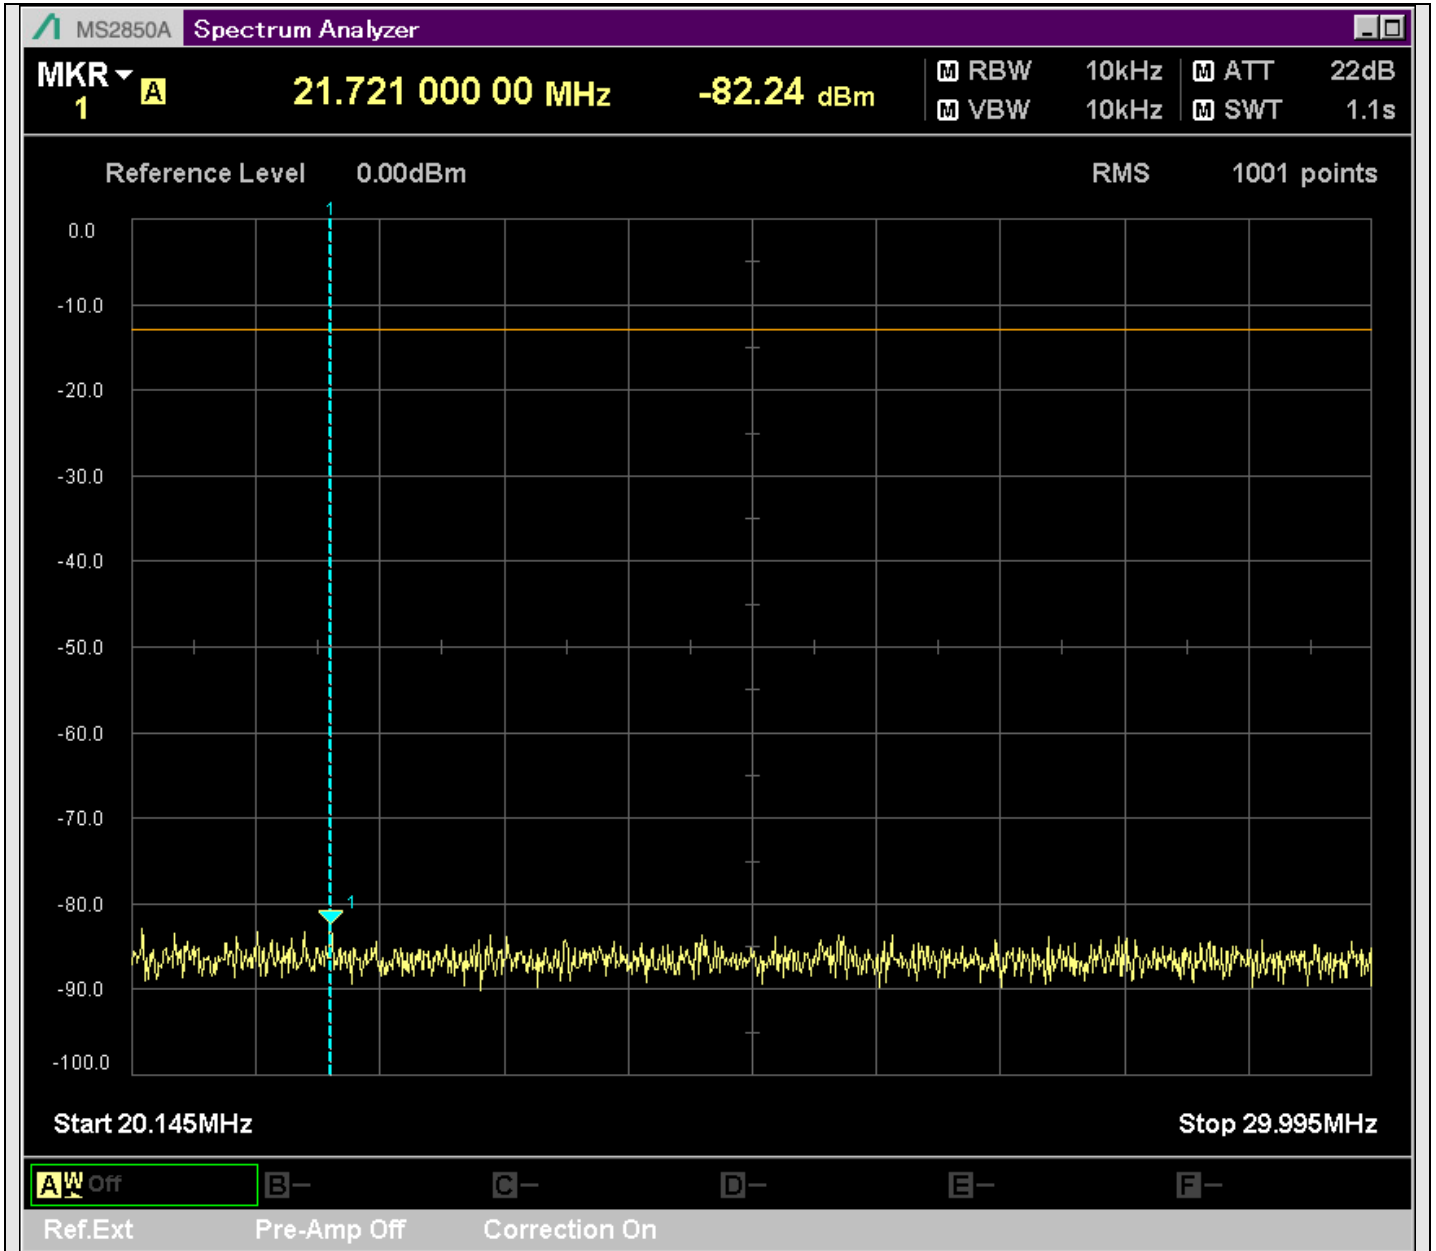

n7_5MHz_15kHz_537500_CP-OFDM
QPSK_Edge_1RB_Right_SA(20.14MHz-30MHz_10kHz)@21.721MHz