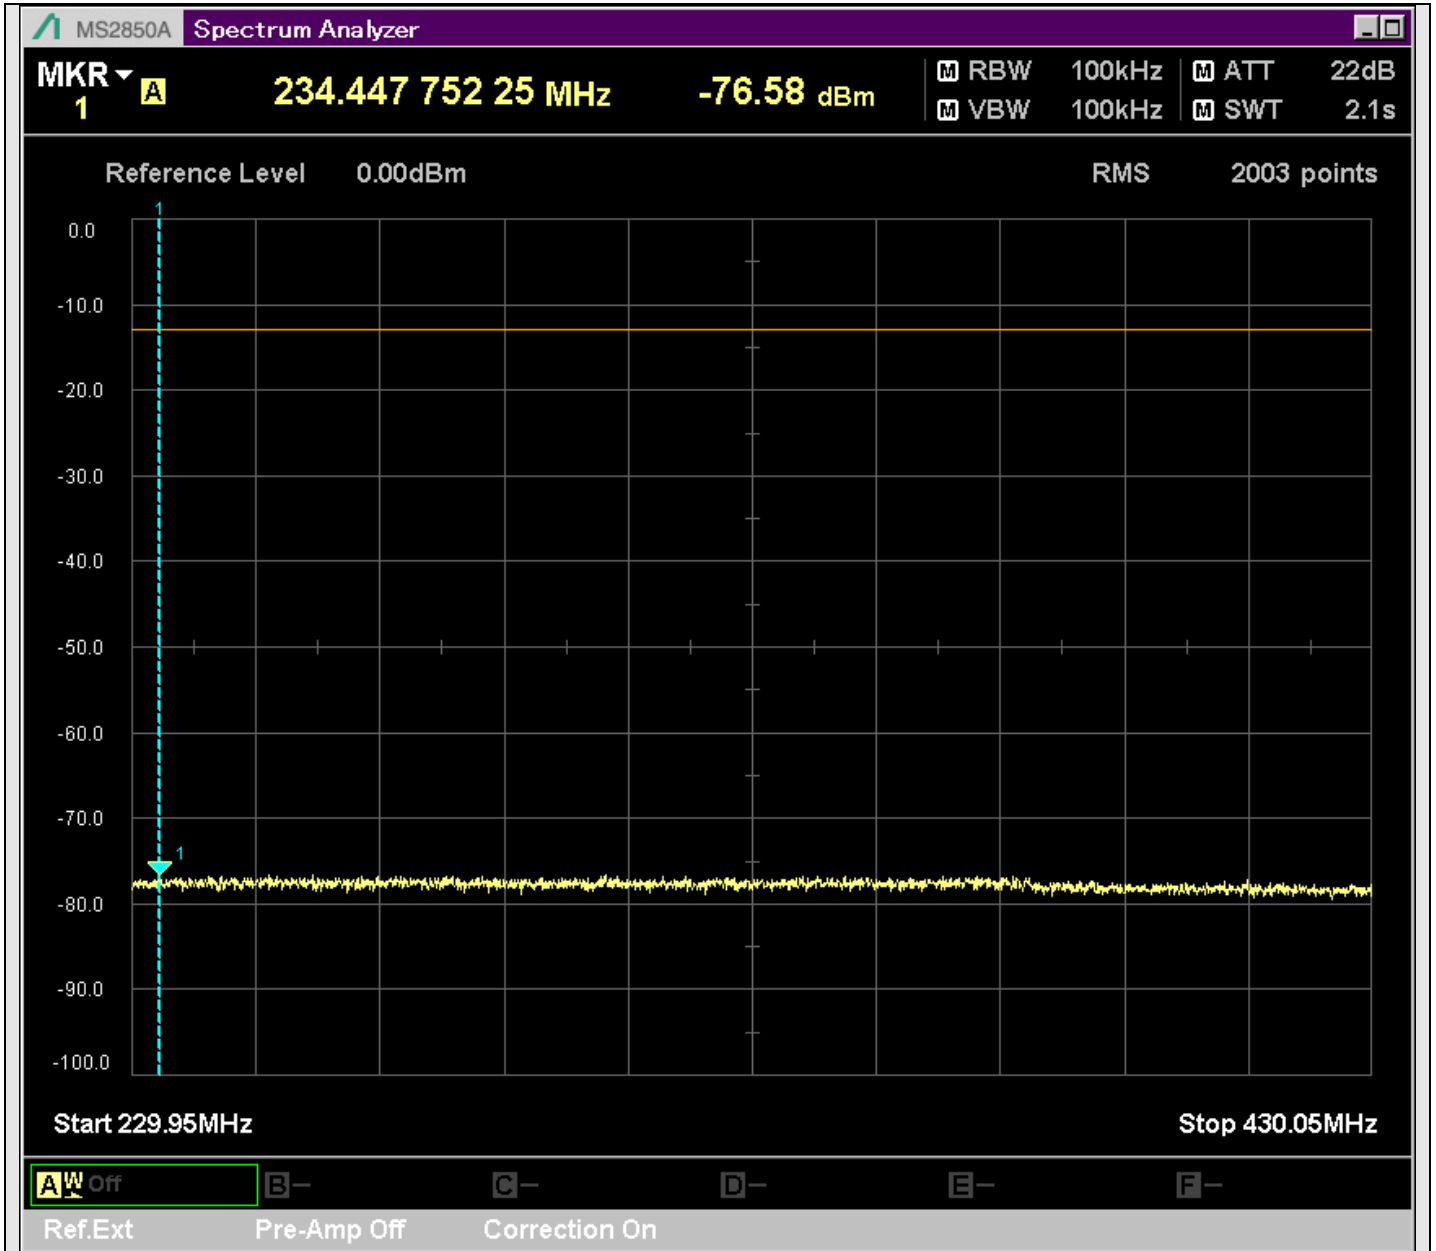

n7\_5MHz\_15kHz\_524500\_CP-OFDM  
QPSK\_Edge\_1RB\_Right\_SA(20898MHz-22900MHz\_1MHz)@21159.370MHz

n7\_5MHz\_15kHz\_524500\_CP-OFDM  
QPSK\_Edge\_1RB\_Right\_SA(22898MHz-24900MHz\_1MHz)@23449.225MHz

n7\_5MHz\_15kHz\_524500\_CP-OFDM  
QPSK\_Edge\_1RB\_Right\_SA(24898MHz-25700MHz\_1MHz)@25602.579MHz