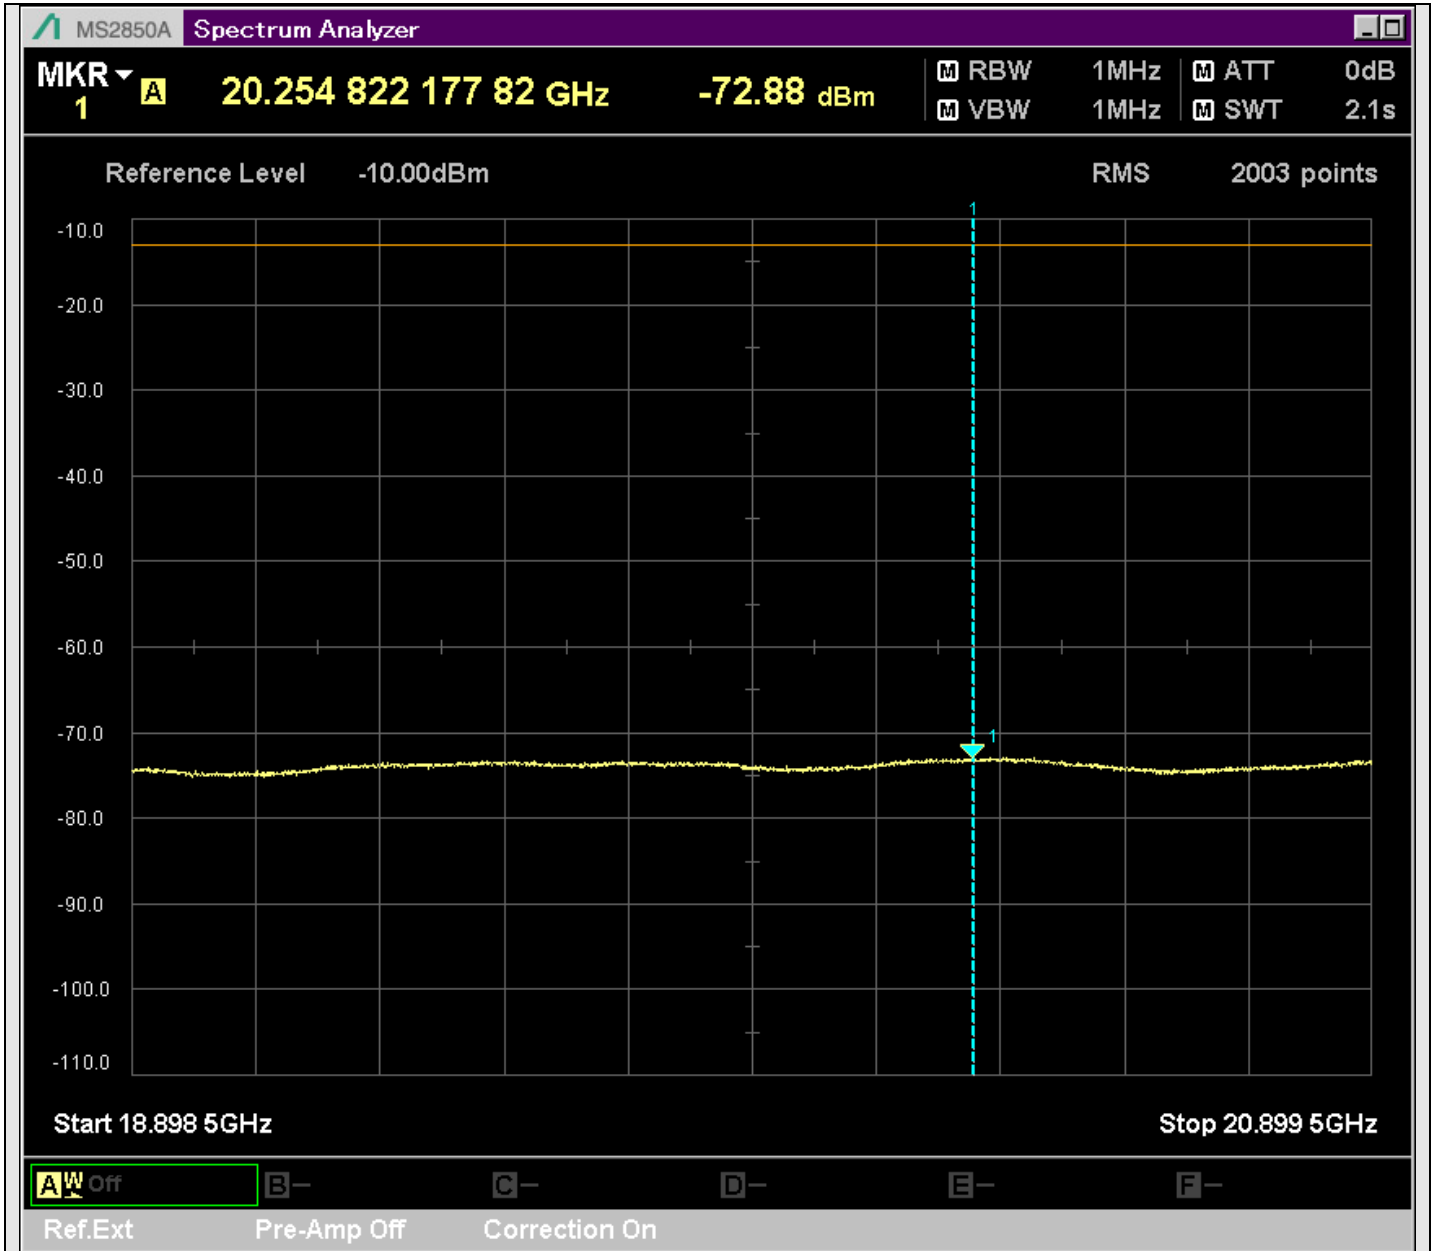

n7_25MHz_15kHz_526500_CP-OFDM
QPSK_Edge_1RB_Left_SA(18898MHz-20900MHz_1MHz)@20254.822MHz