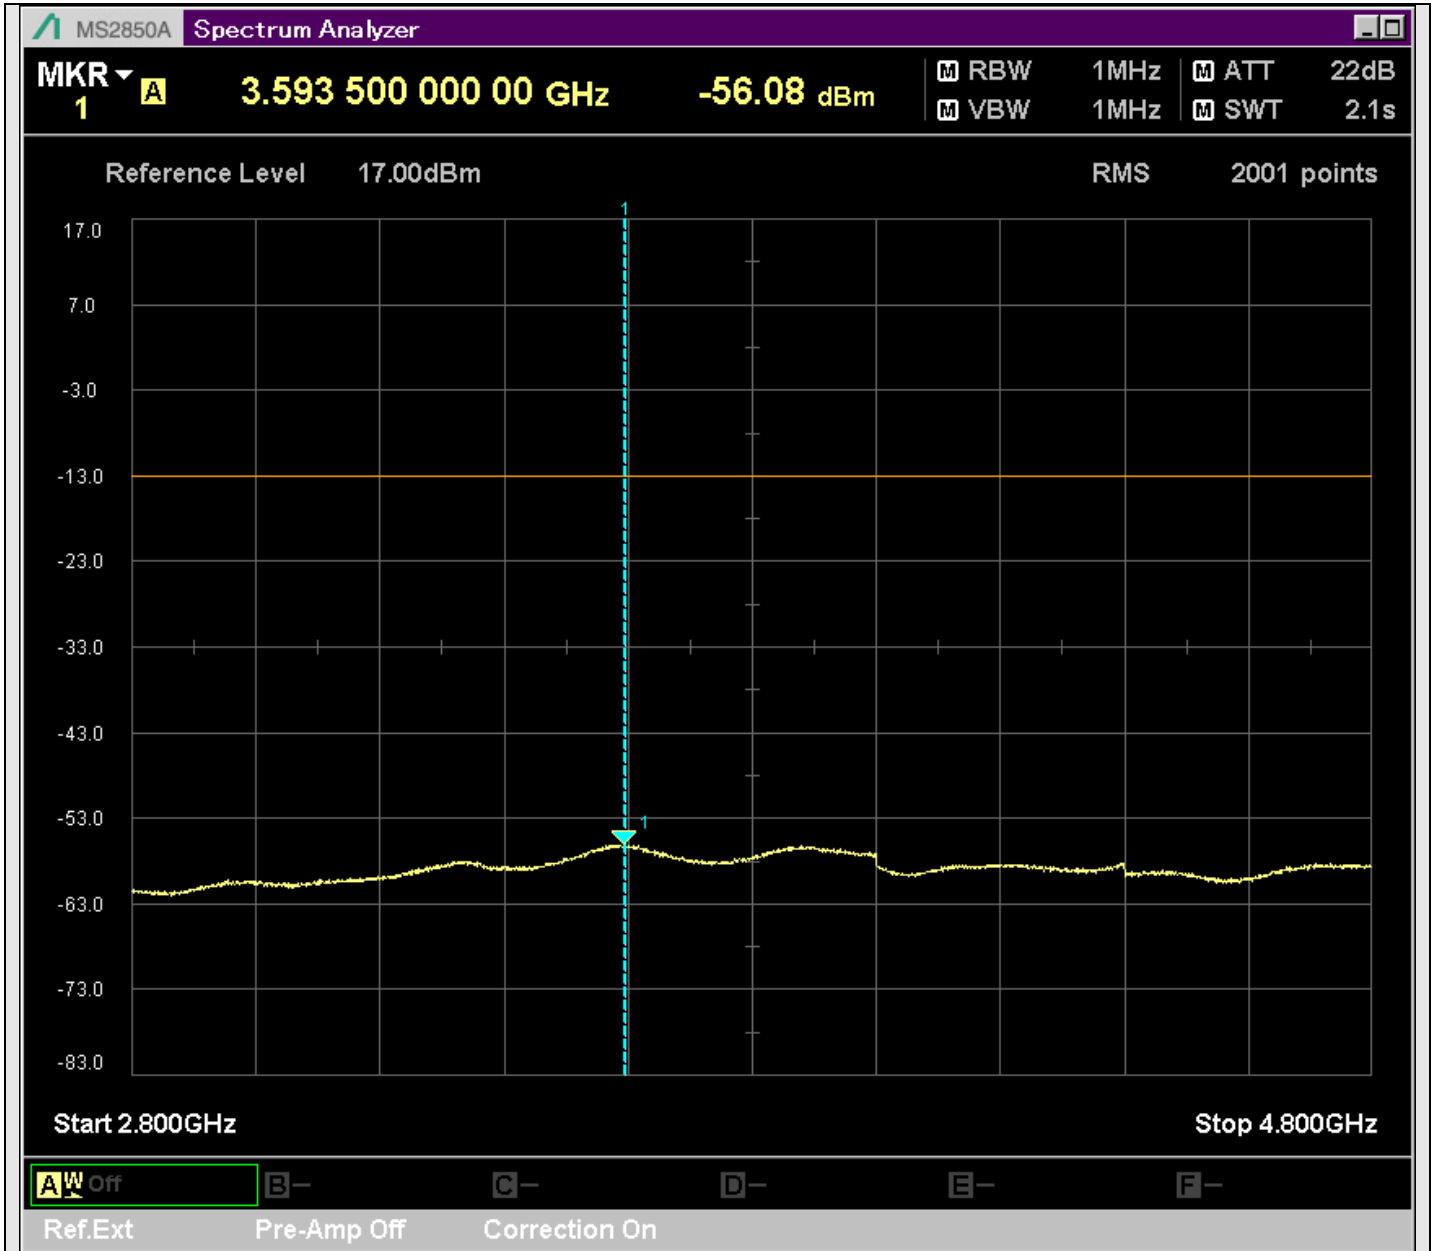

n7_25MHz_15kHz_526500_CP-OFDM
QPSK_Edge_1RB_Right_SA(2799MHz-4800MHz_1MHz)@3593.500MHz