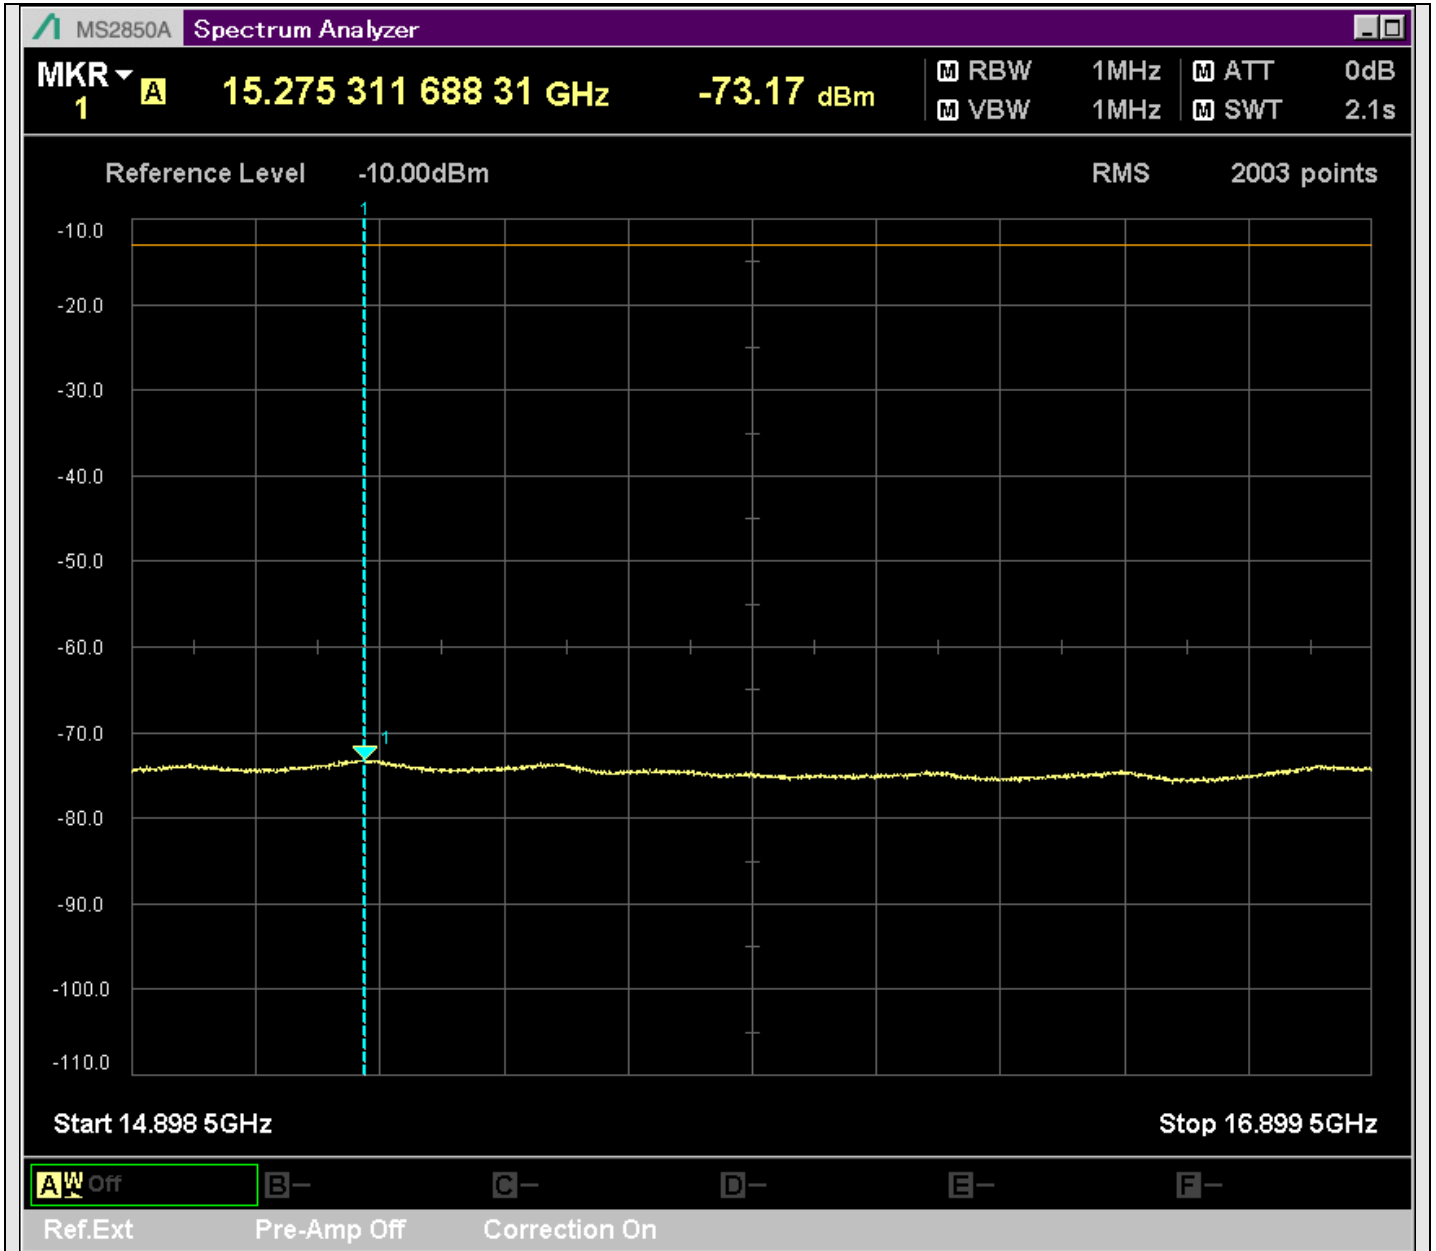

n7_25MHz_15kHz_526500_CP-OFDM
QPSK_Edge_1RB_Left_SA(14898MHz-16900MHz_1MHz)@15275.312MHz