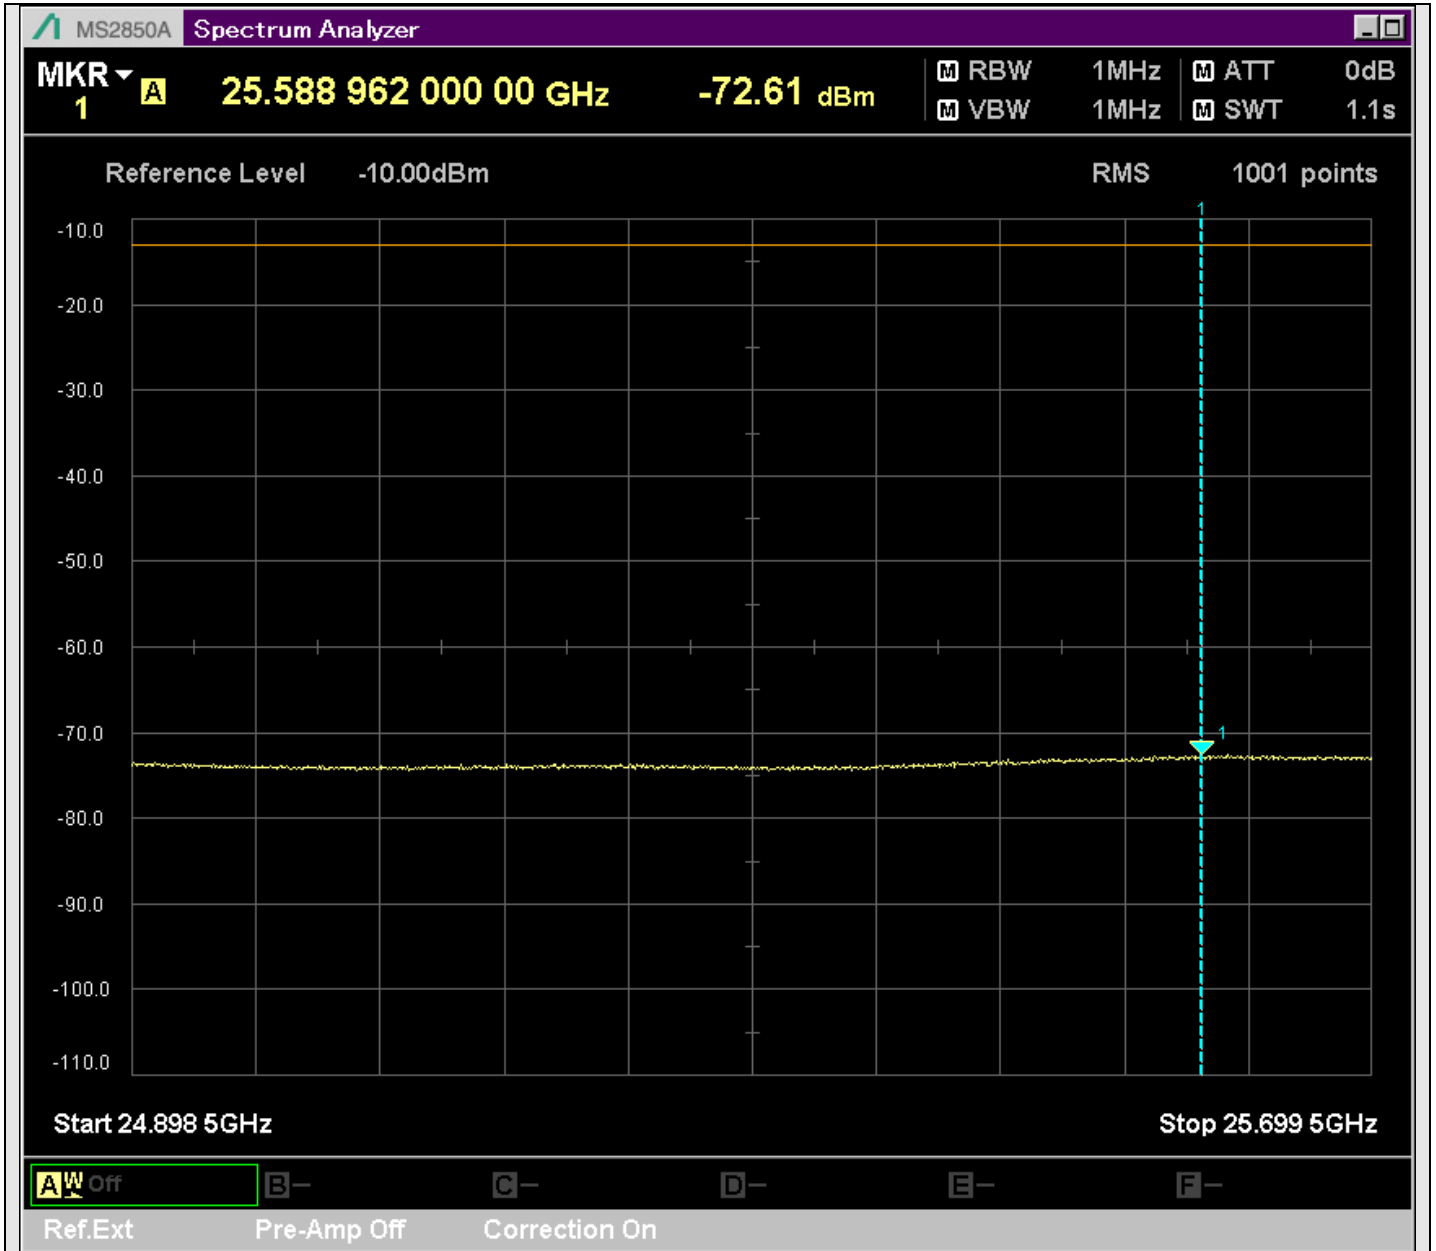

n7_5MHz_15kHz_537500_CP-OFDM
QPSK_Edge_1RB_Right_SA(24898MHz-25700MHz_1MHz)@25588.962MHz