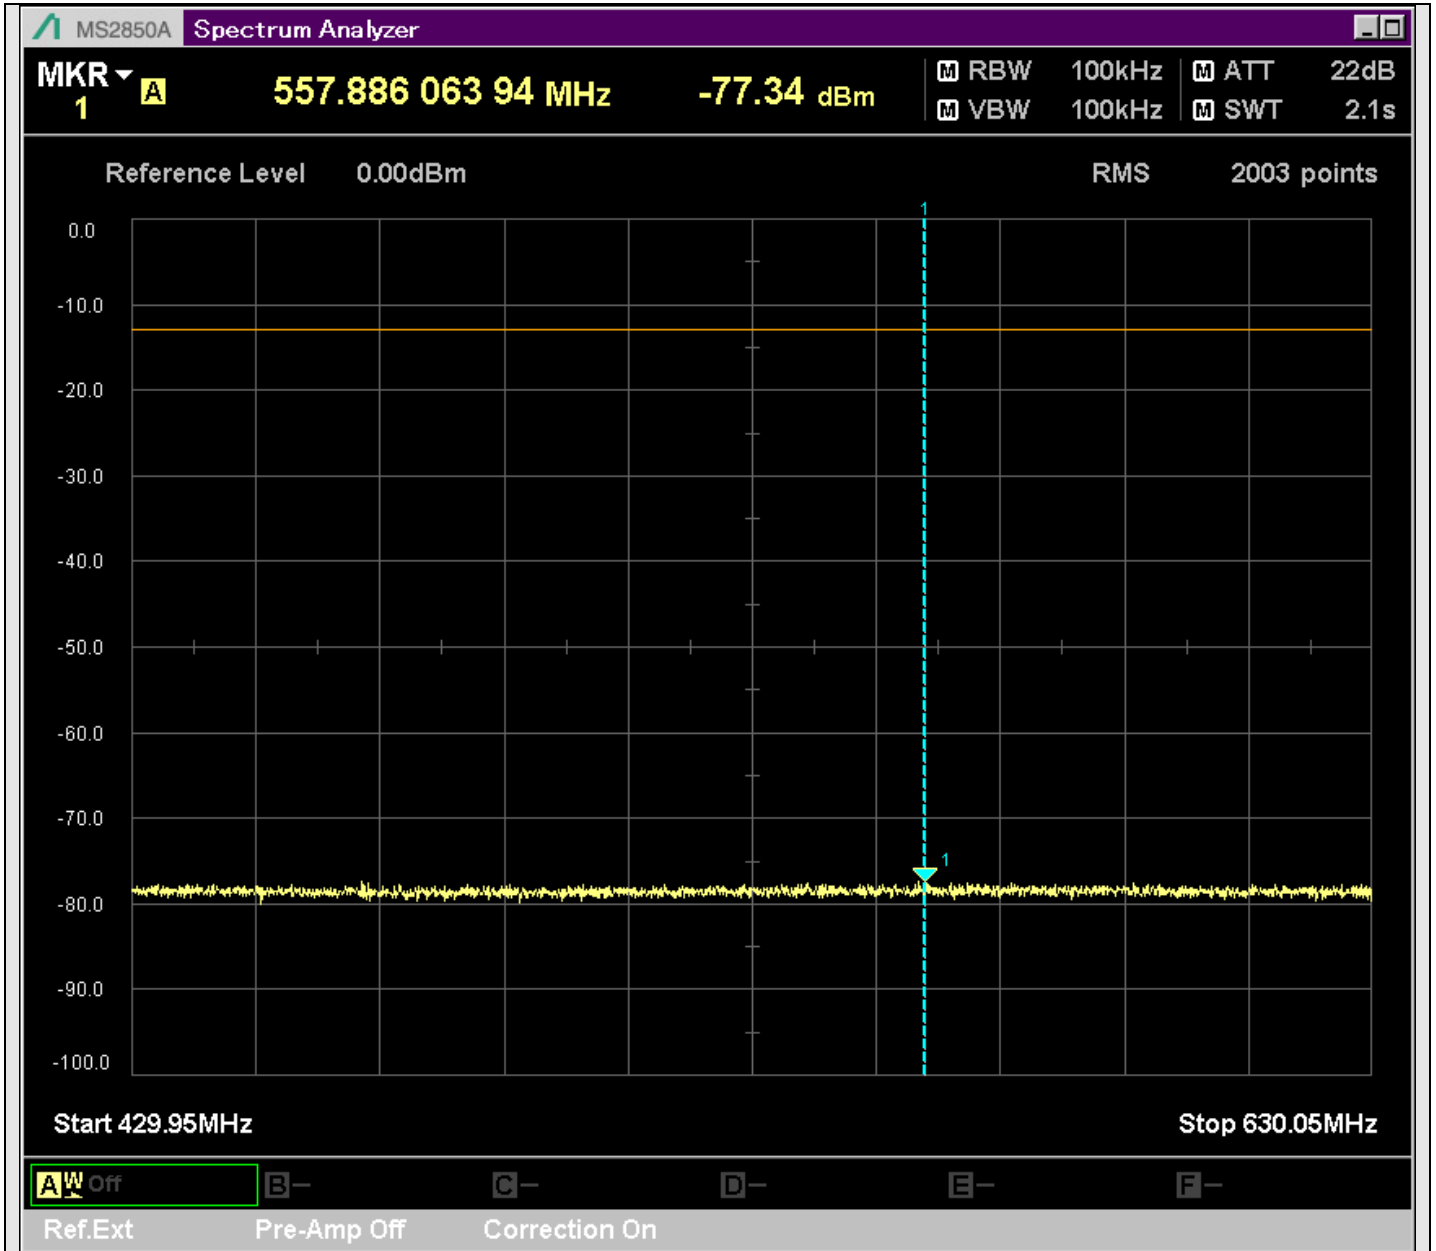

n7\_5MHz\_15kHz\_531000\_CP-OFDM  
QPSK\_Edge\_1RB\_Right\_SA(24898MHz-25700MHz\_1MHz)@25605.783MHz

n7\_5MHz\_15kHz\_537500\_CP-OFDM  
QPSK\_Outer\_Full\_SA(229.9MHz-430.1MHz\_100kHz)@370.180MHz

n7\_5MHz\_15kHz\_537500\_CP-OFDM  
QPSK\_Outer\_Full\_SA(429.9MHz-630.1MHz\_100kHz)@557.886MHz