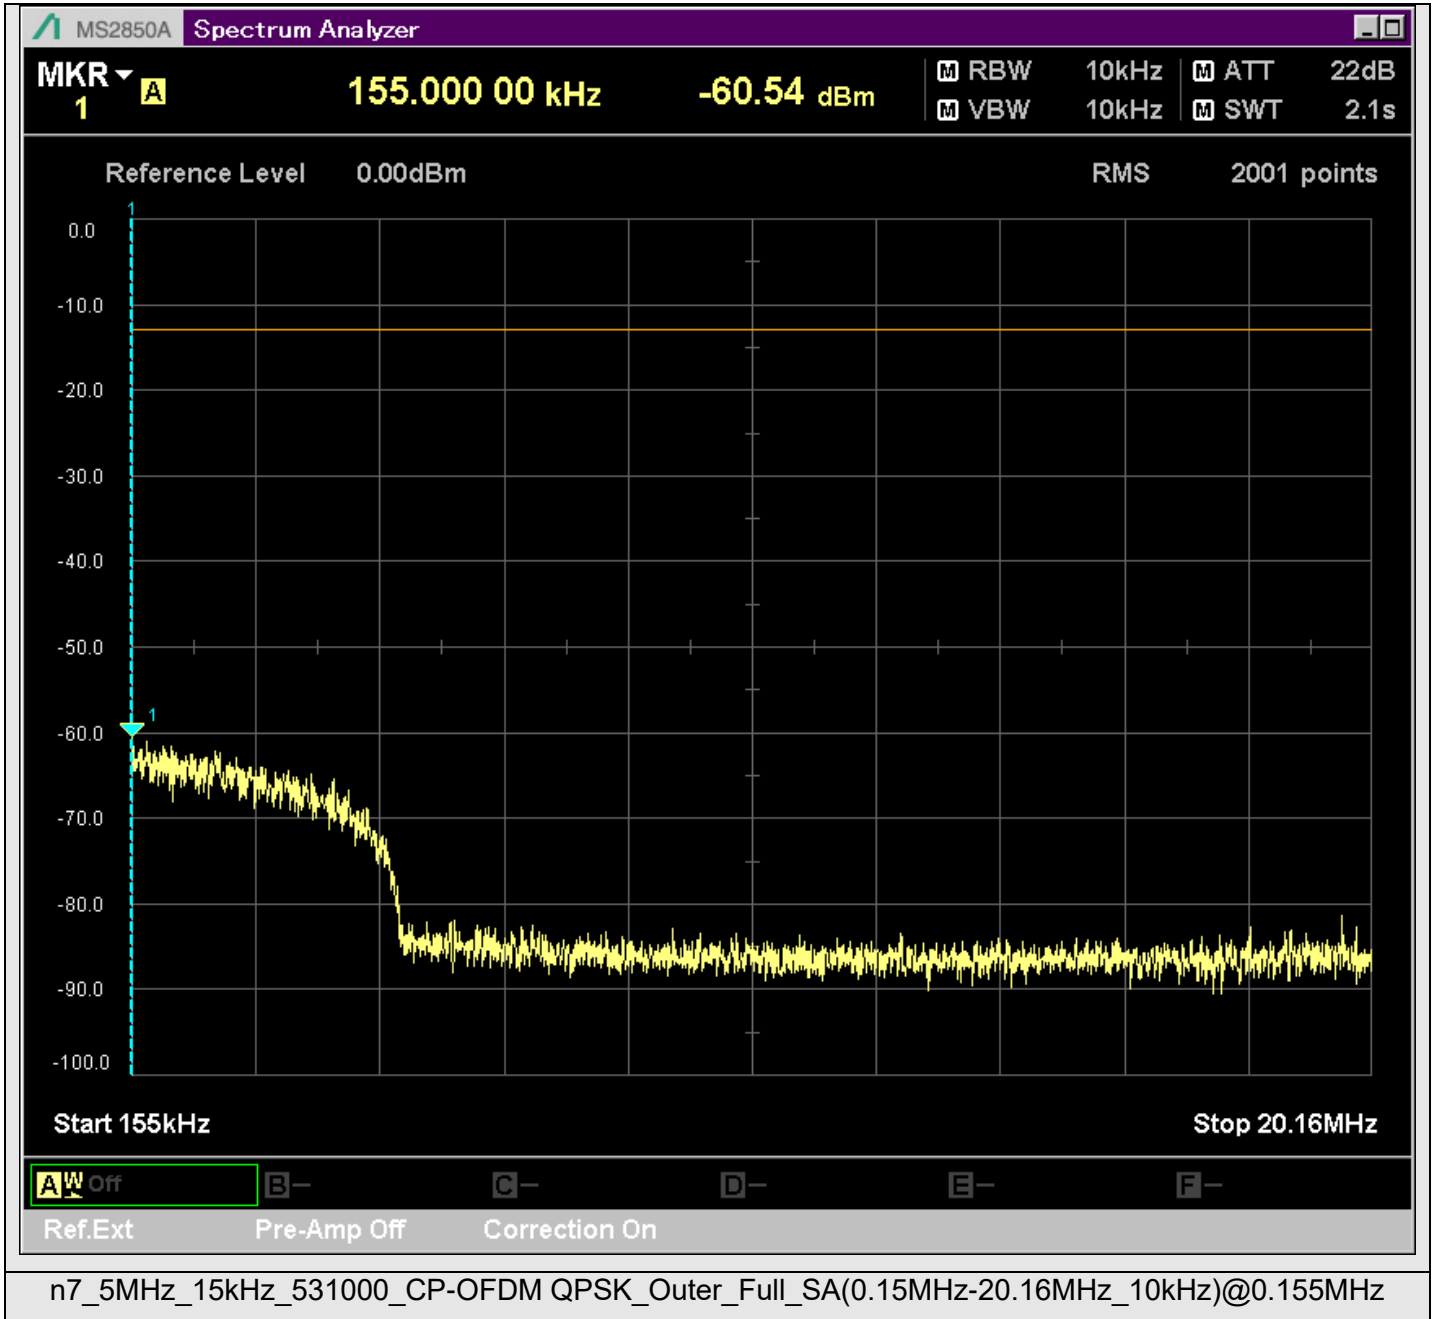

n7\_5MHz\_15kHz\_524500\_CP-OFDM  
QPSK\_Edge\_1RB\_Right\_SA(20898MHz-22900MHz\_1MHz)@21159.370MHz

n7\_5MHz\_15kHz\_524500\_CP-OFDM  
QPSK\_Edge\_1RB\_Right\_SA(22898MHz-24900MHz\_1MHz)@23449.225MHz

n7\_5MHz\_15kHz\_524500\_CP-OFDM  
QPSK\_Edge\_1RB\_Right\_SA(24898MHz-25700MHz\_1MHz)@25602.579MHz