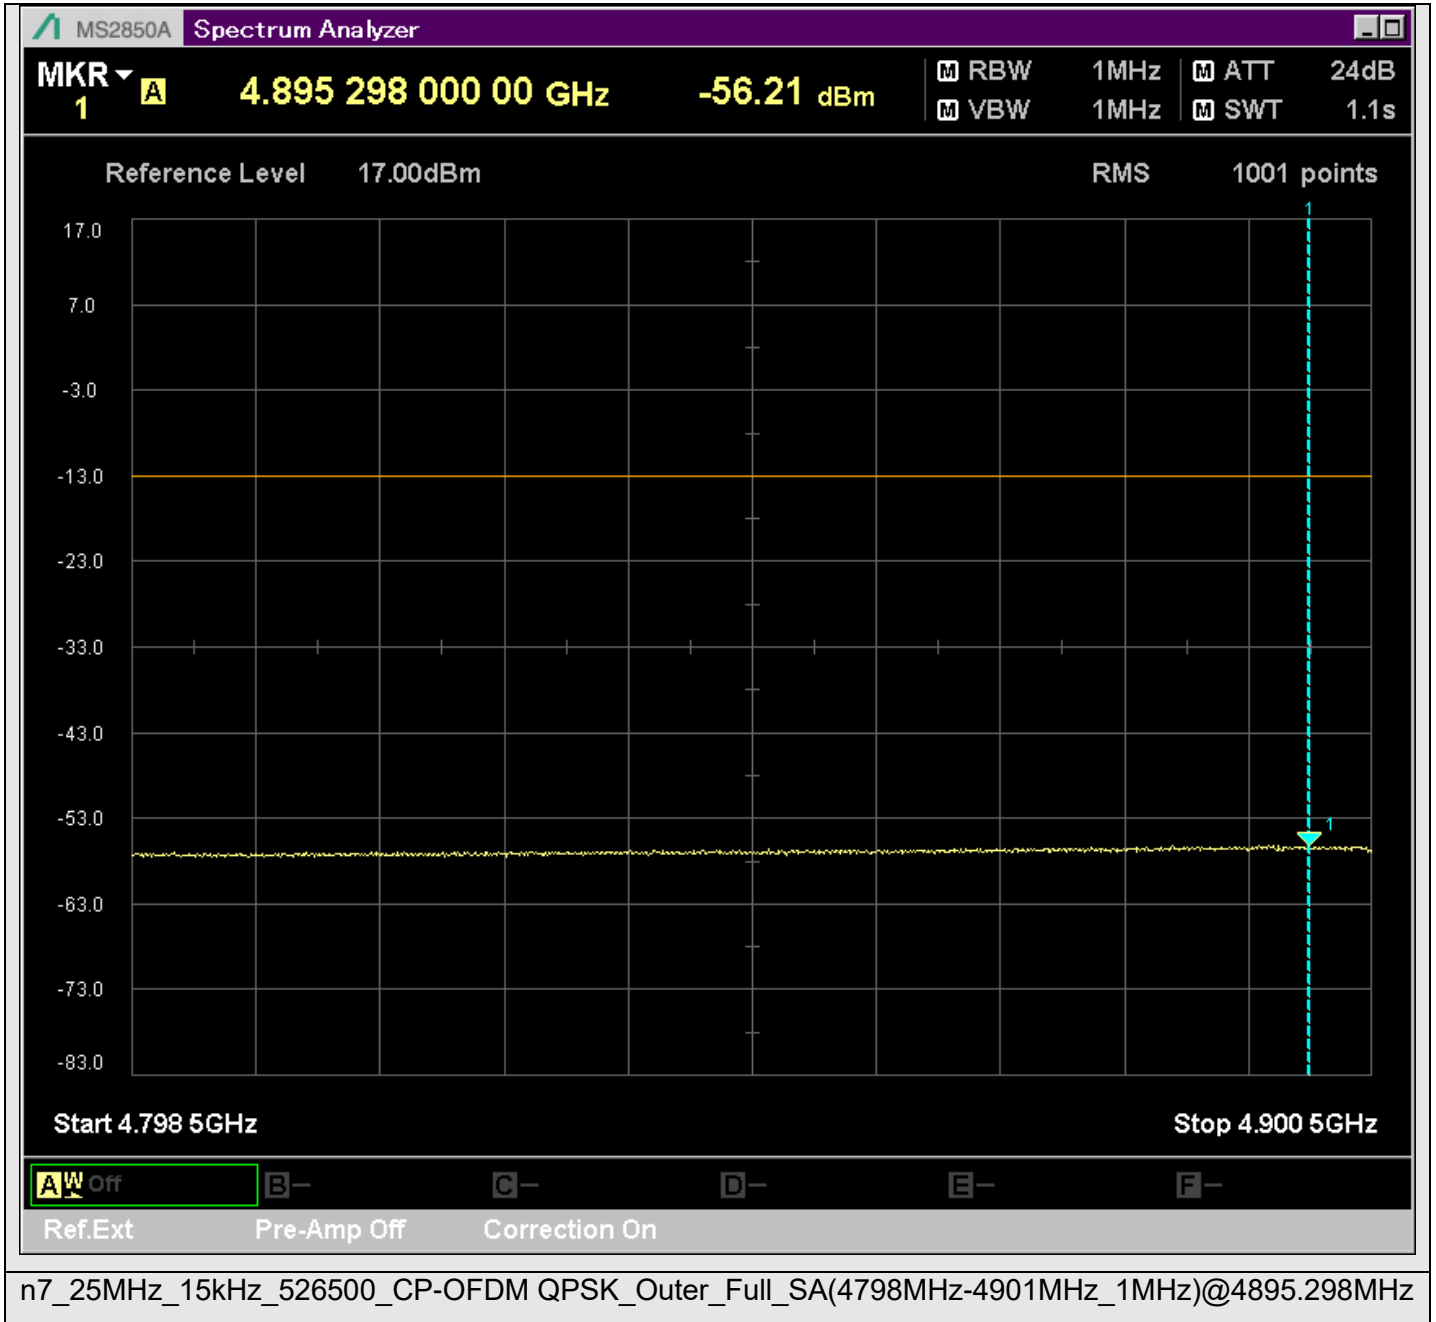

n7\_25MHz\_15kHz\_526500\_CP-OFDM  
QPSK\_Outer\_Full\_SA(429.9MHz-630.1MHz\_100kHz)@560.385MHz

n7\_25MHz\_15kHz\_526500\_CP-OFDM  
QPSK\_Outer\_Full\_SA(629.9MHz-830.1MHz\_100kHz)@718.306MHz

n7\_25MHz\_15kHz\_526500\_CP-OFDM  
QPSK\_Outer\_Full\_SA(829.9MHz-1000MHz\_100kHz)@998.150MHz