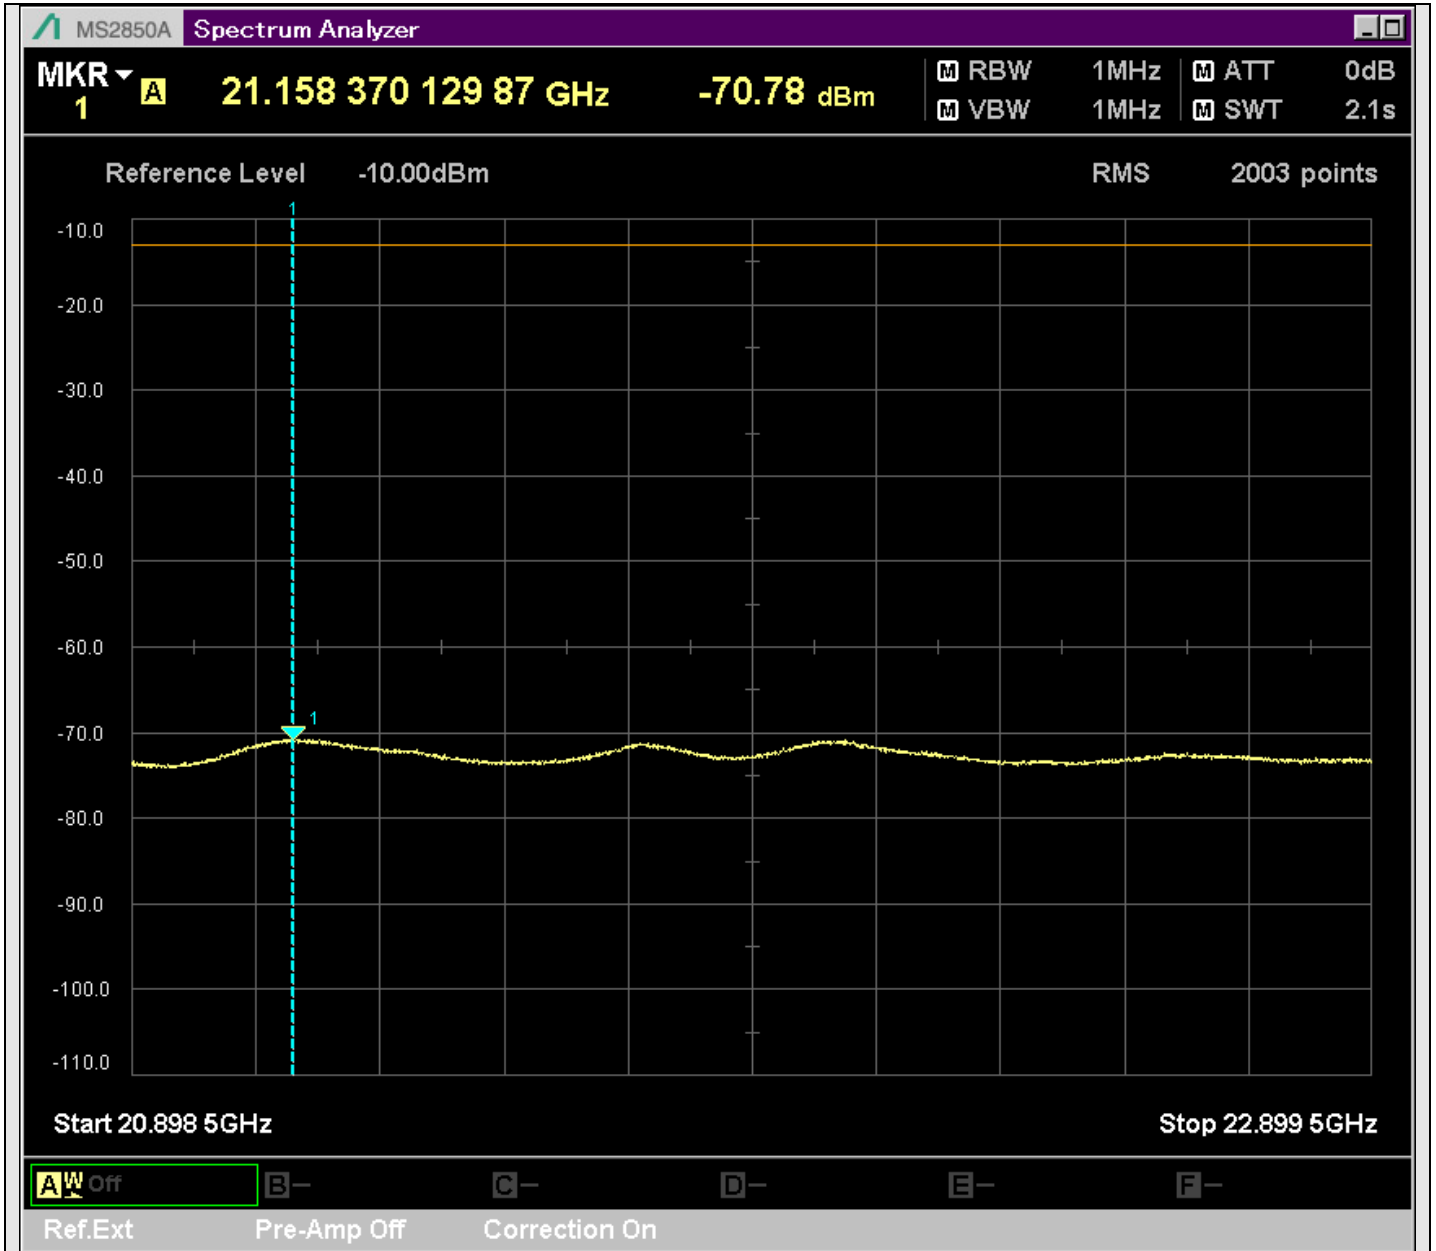

n7_5MHz_15kHz_537500_CP-OFDM
QPSK_Outer_Full_SA(20898MHz-22900MHz_1MHz)@21158.370MHz