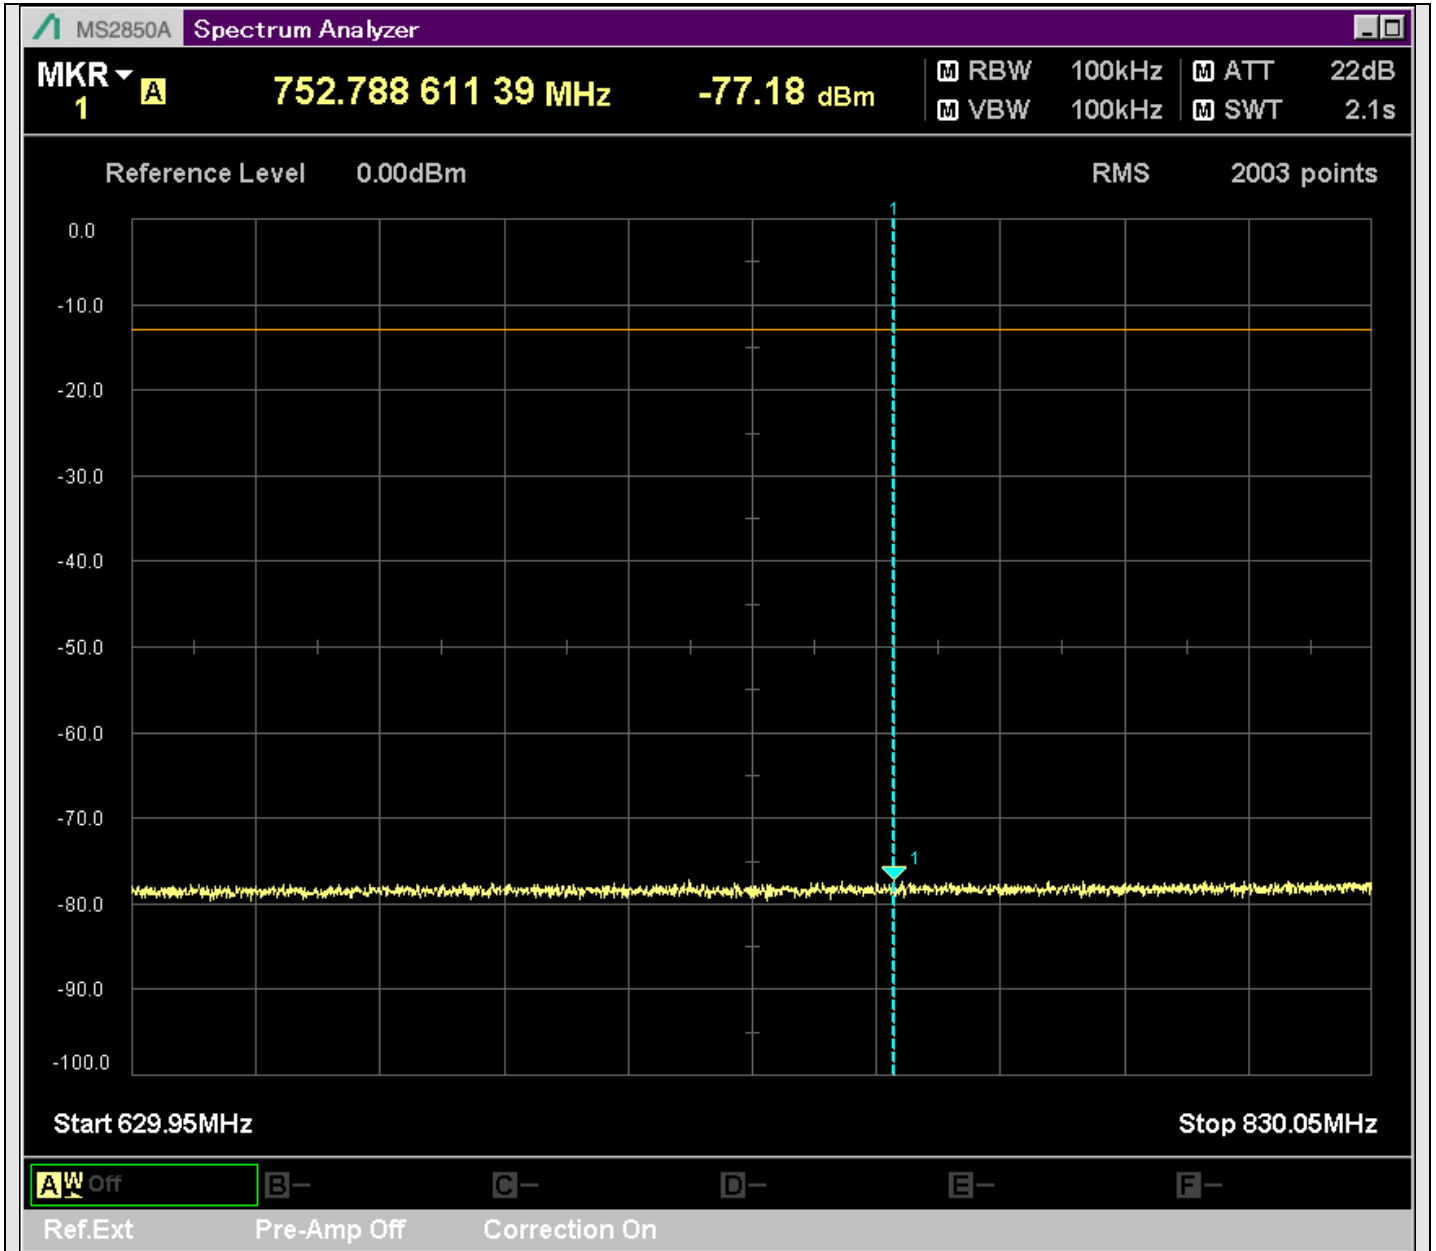

n7_5MHz_15kHz_531000_CP-OFDM
QPSK_Outer_Full_SA(629.9MHz-830.1MHz_100kHz)@752.789MHz