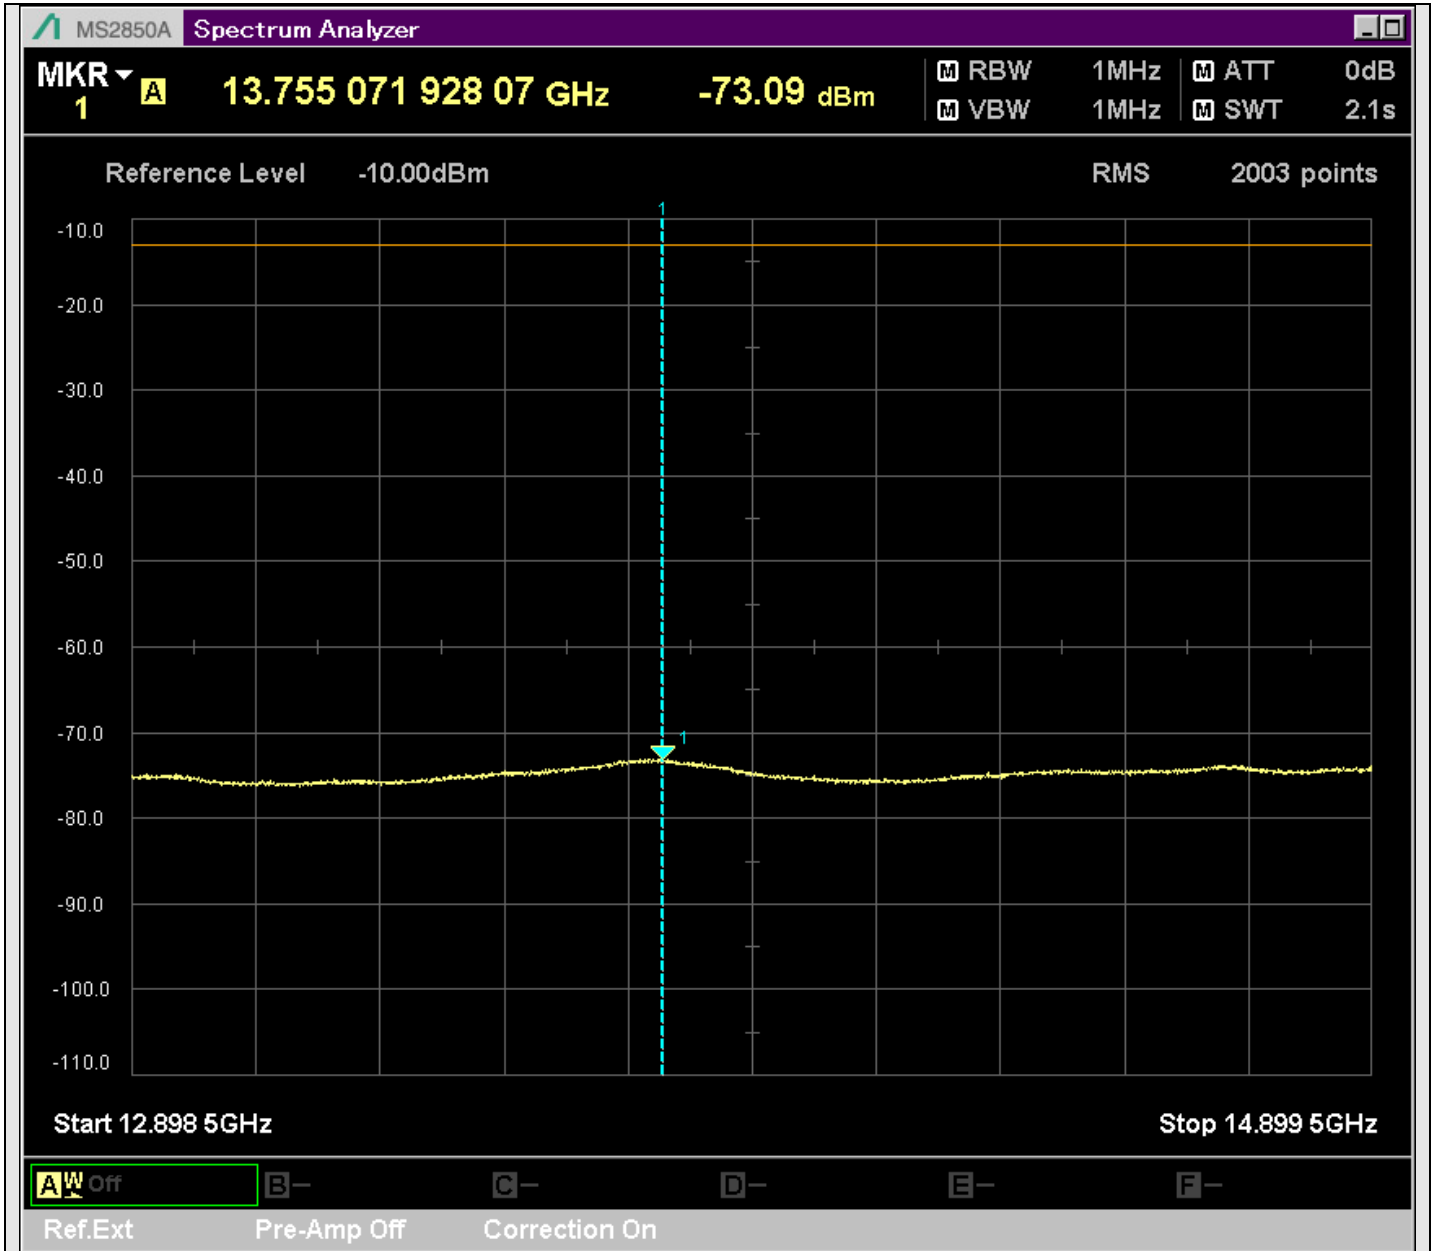

n7_5MHz_15kHz_524500_CP-OFDM
QPSK_Edge_1RB_Right_SA(12898MHz-14900MHz_1MHz)@13755.072MHz