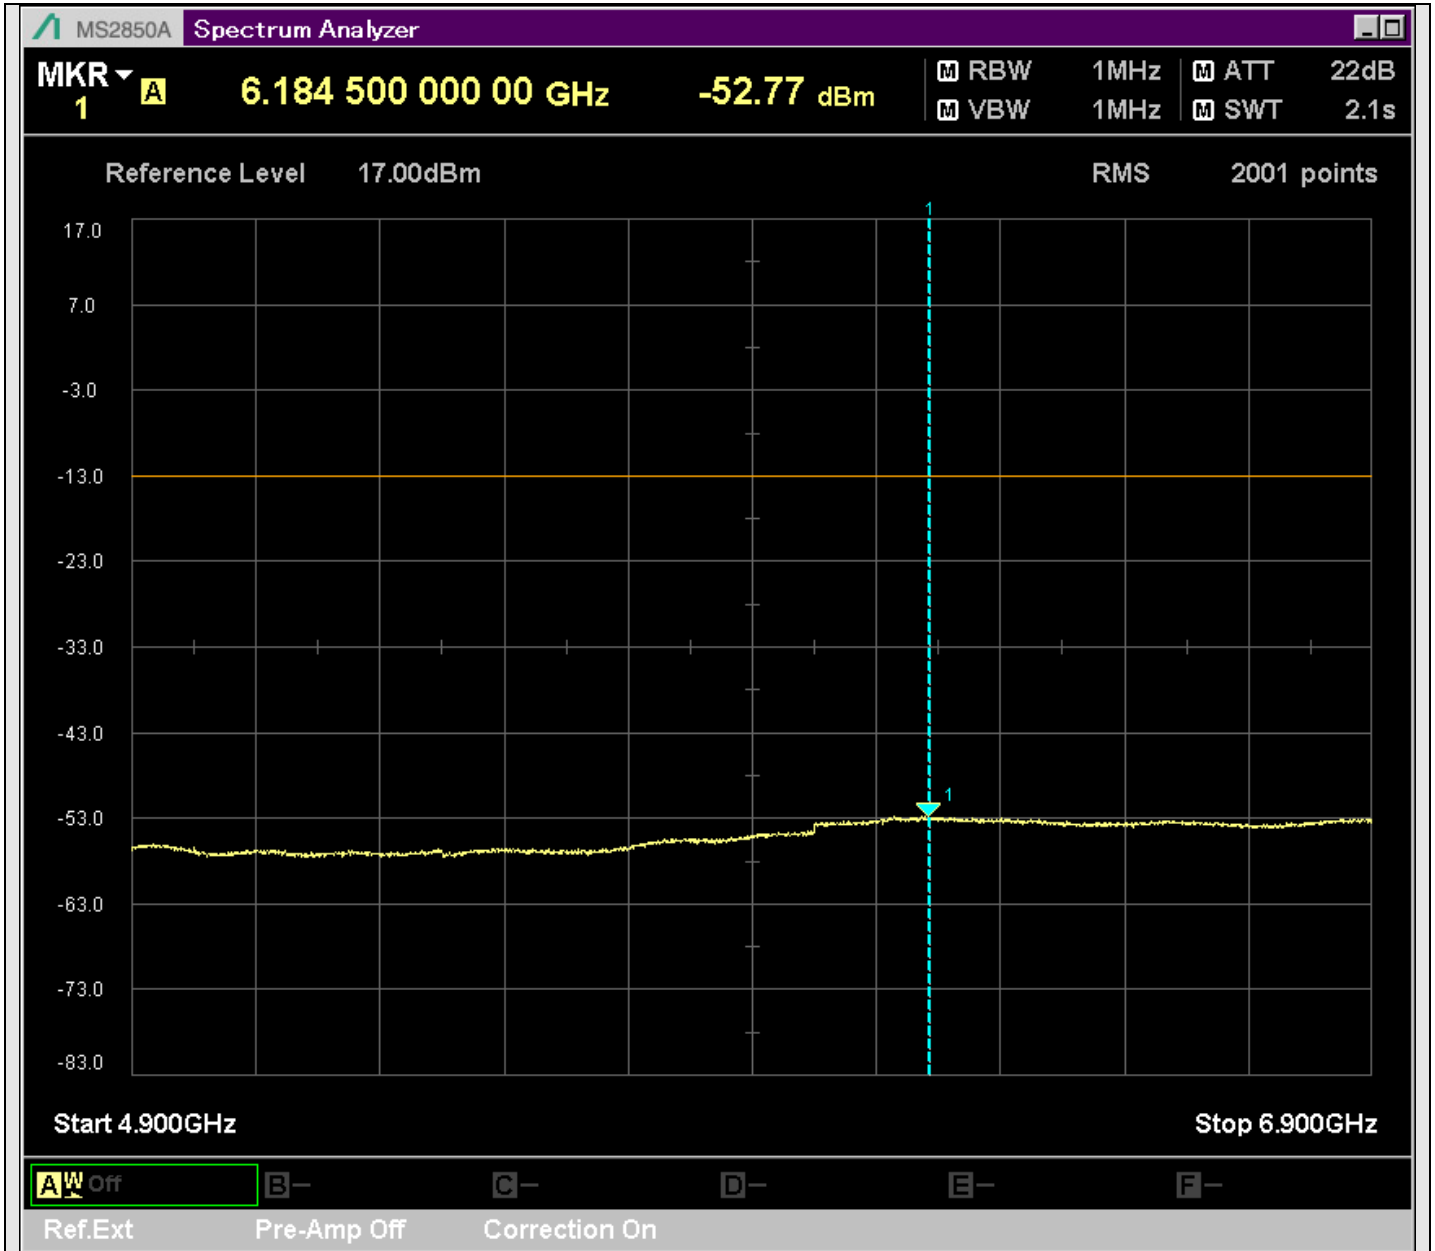

n7\_25MHz\_15kHz\_526500\_CP-OFDM  
QPSK\_Edge\_1RB\_Left\_SA(2555MHz-2801MHz\_1MHz)@2556.725MHz

n7\_25MHz\_15kHz\_526500\_CP-OFDM  
QPSK\_Edge\_1RB\_Left\_SA(2799MHz-4800MHz\_1MHz)@3584.500MHz

n7\_25MHz\_15kHz\_526500\_CP-OFDM  
QPSK\_Edge\_1RB\_Left\_SA(4798MHz-4901MHz\_1MHz)@4890.198MHz