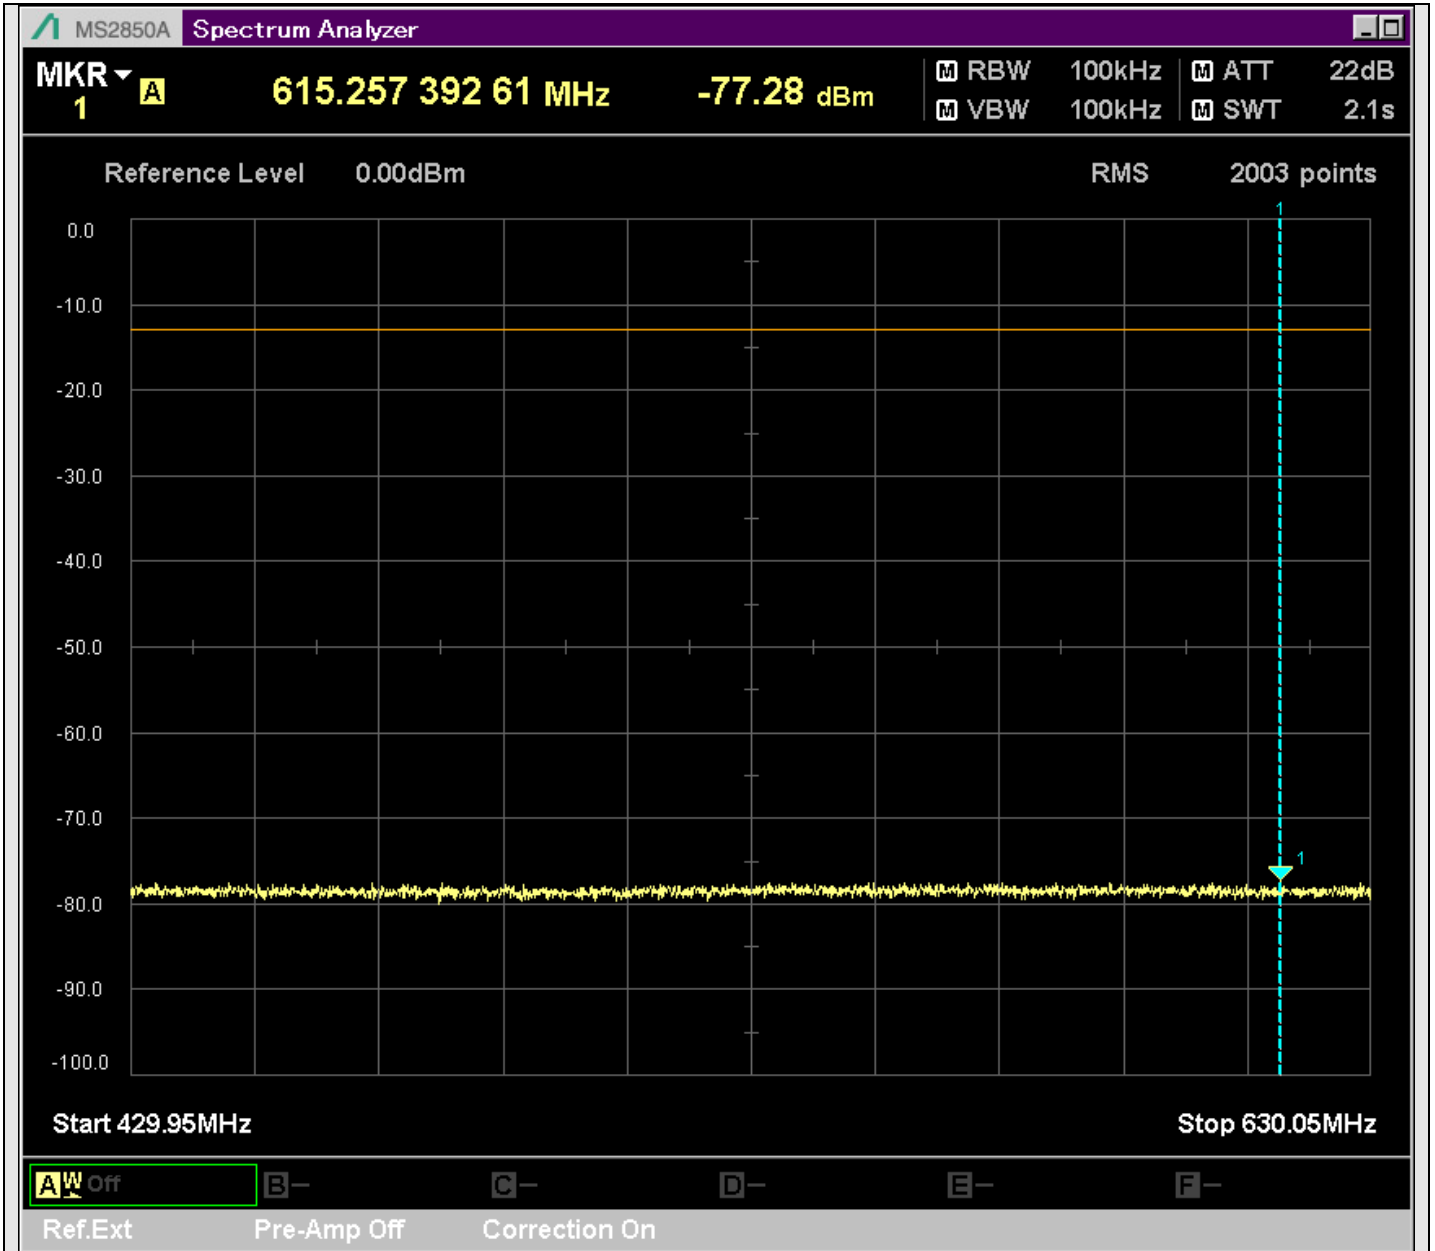

n7_5MHz_15kHz_537500_CP-OFDM
QPSK_Edge_1RB_Left_SA(429.9MHz-630.1MHz_100kHz)@615.257MHz