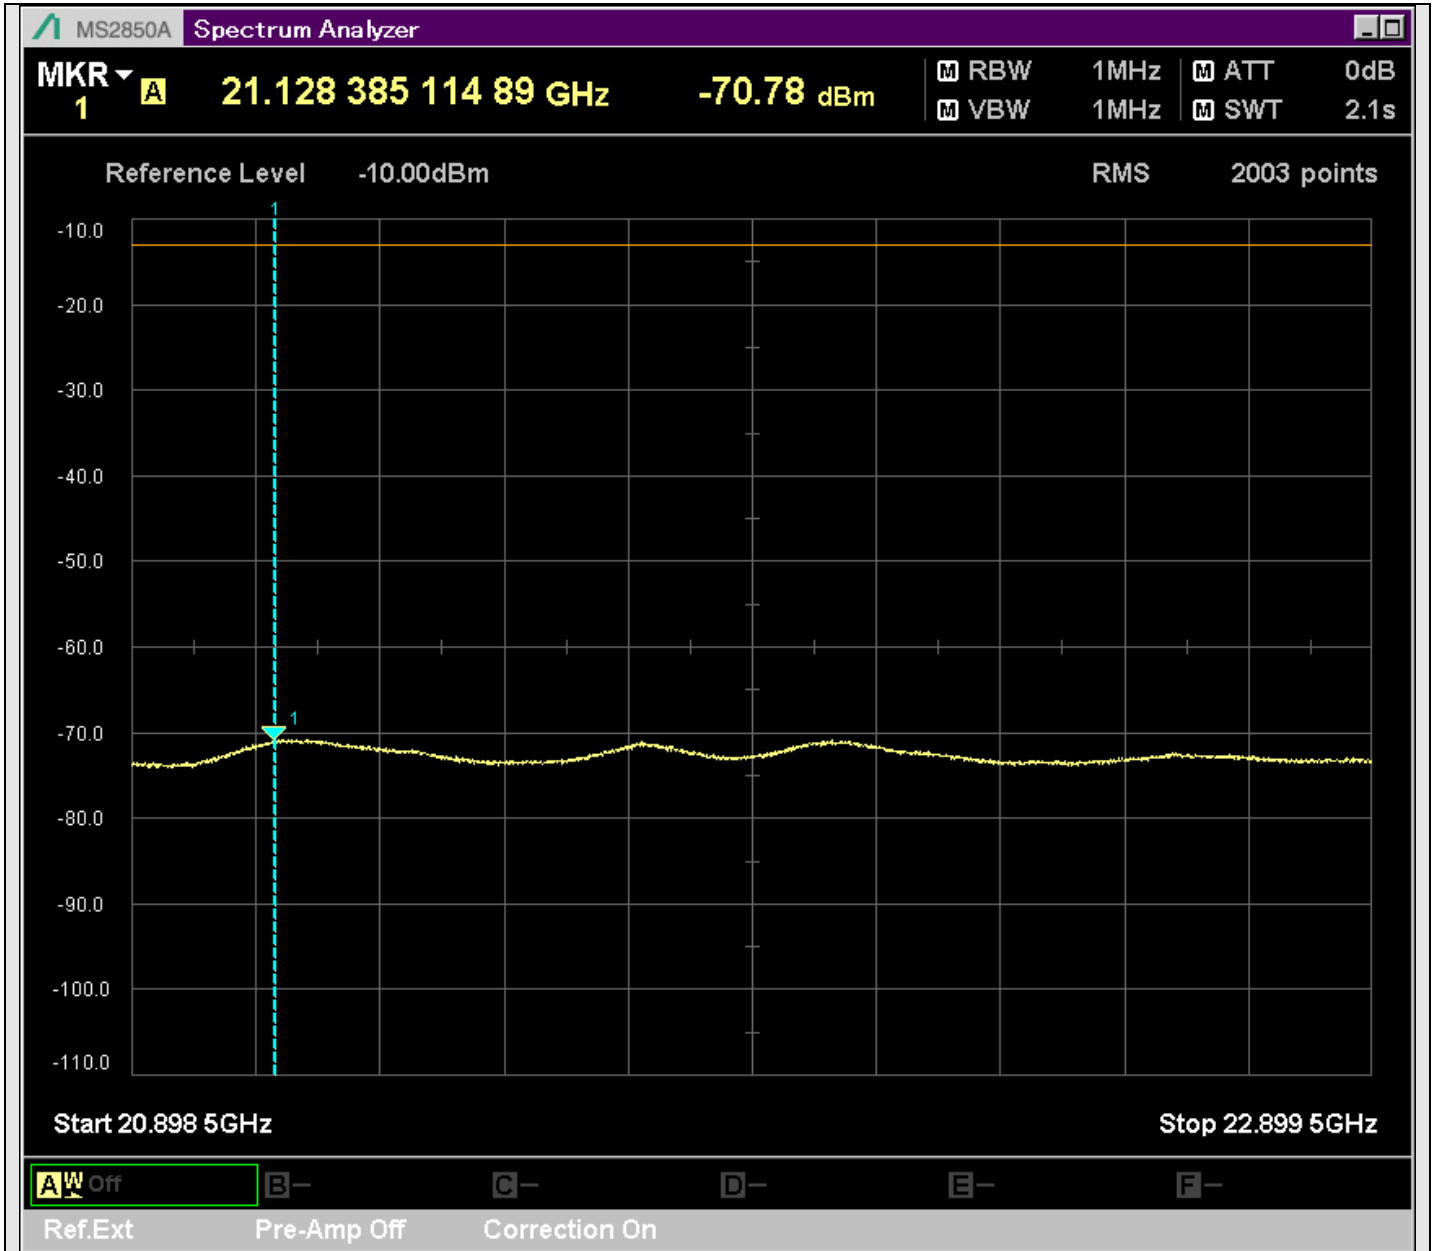

n7_5MHz_15kHz_537500_CP-OFDM
QPSK_Edge_1RB_Left_SA(20898MHz-22900MHz_1MHz)@21128.385MHz