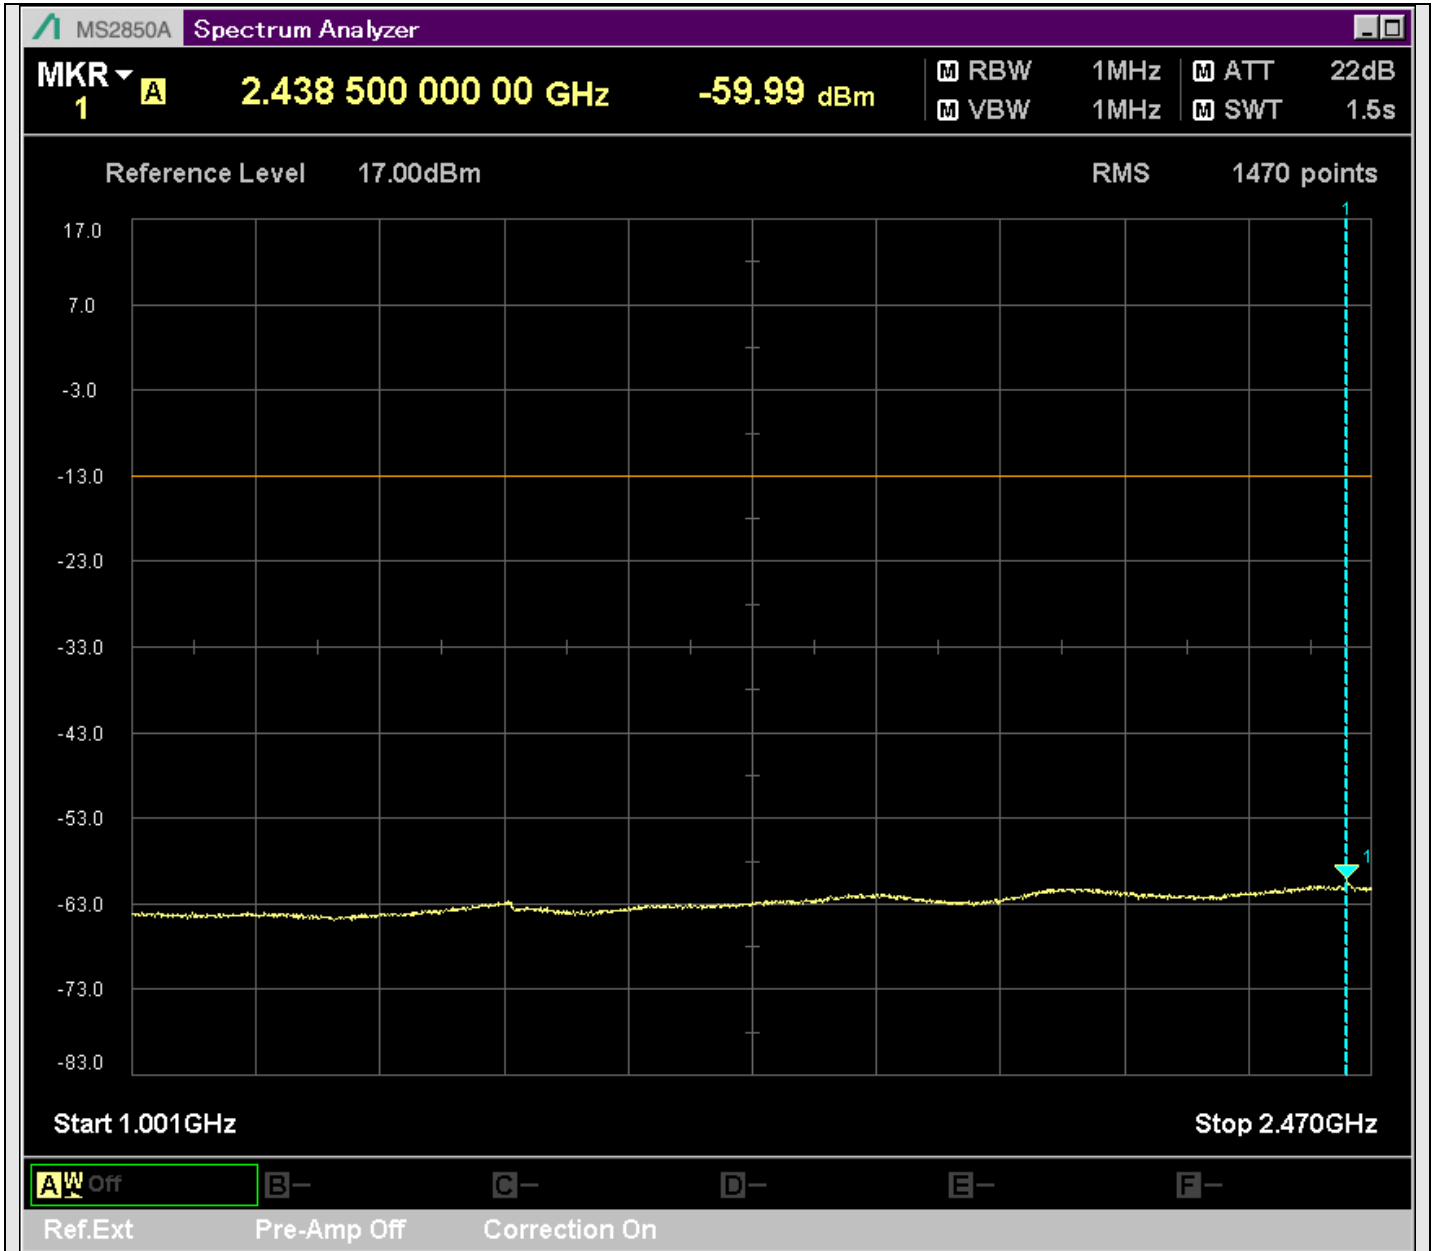

n7_25MHz_15kHz_526500_CP-OFDM
QPSK_Edge_1RB_Left_SA(1000MHz-2470MHz_1MHz)@2438.500MHz