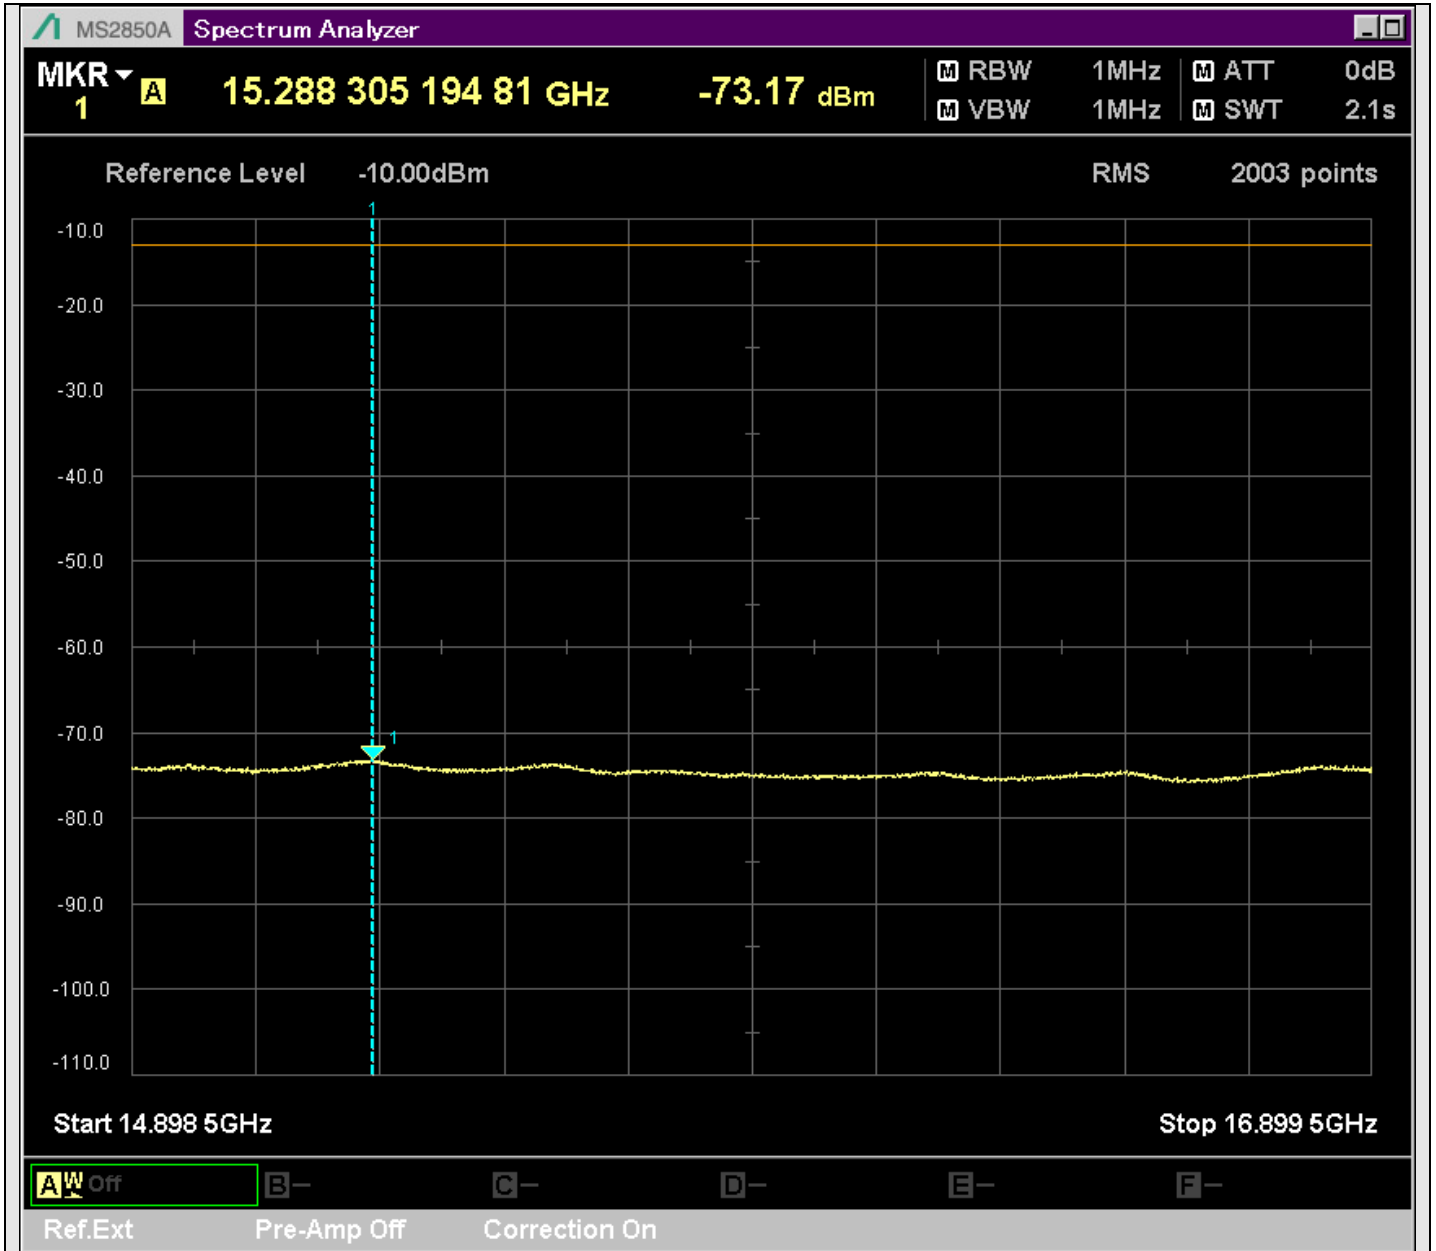

n7_5MHz_15kHz_531000_CP-OFDM
QPSK_Outer_Full_SA(14898MHz-16900MHz_1MHz)@15288.305MHz