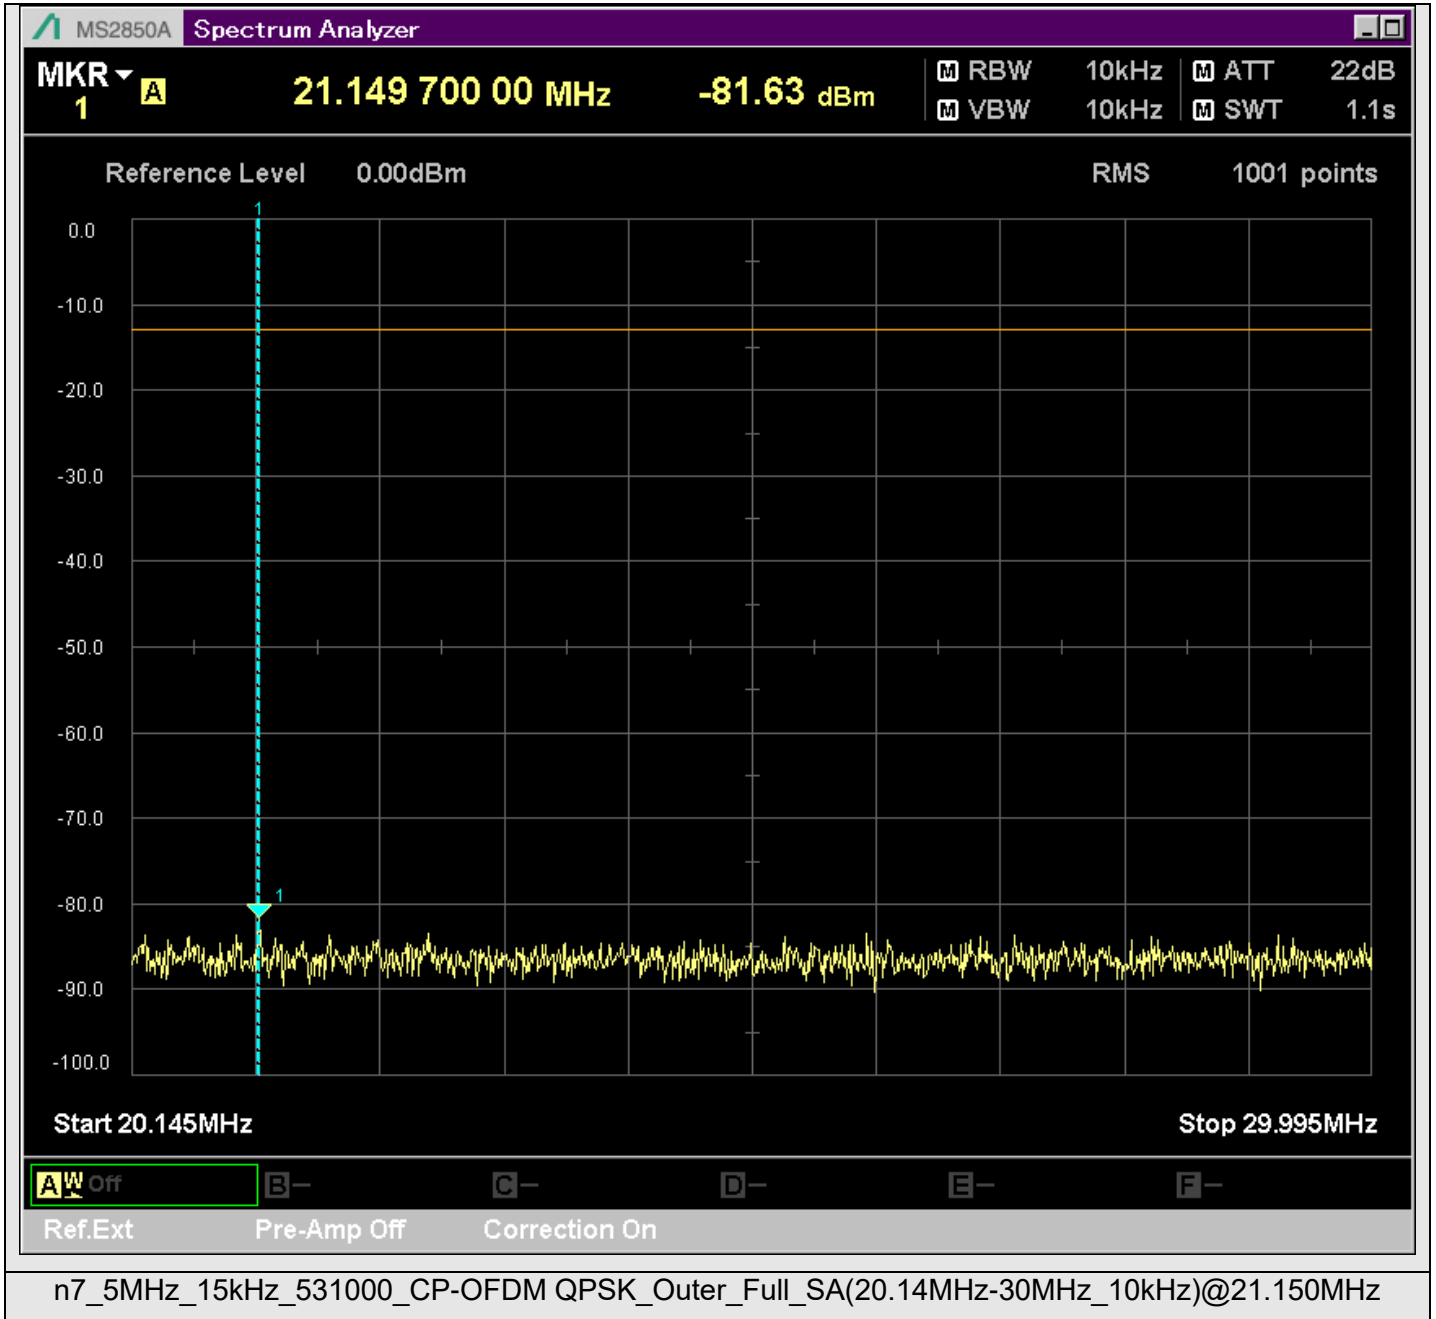

n7\_5MHz\_15kHz\_524500\_CP-OFDM  
QPSK\_Edge\_1RB\_Right\_SA(20898MHz-22900MHz\_1MHz)@21159.370MHz

n7\_5MHz\_15kHz\_524500\_CP-OFDM  
QPSK\_Edge\_1RB\_Right\_SA(22898MHz-24900MHz\_1MHz)@23449.225MHz

n7\_5MHz\_15kHz\_524500\_CP-OFDM  
QPSK\_Edge\_1RB\_Right\_SA(24898MHz-25700MHz\_1MHz)@25602.579MHz