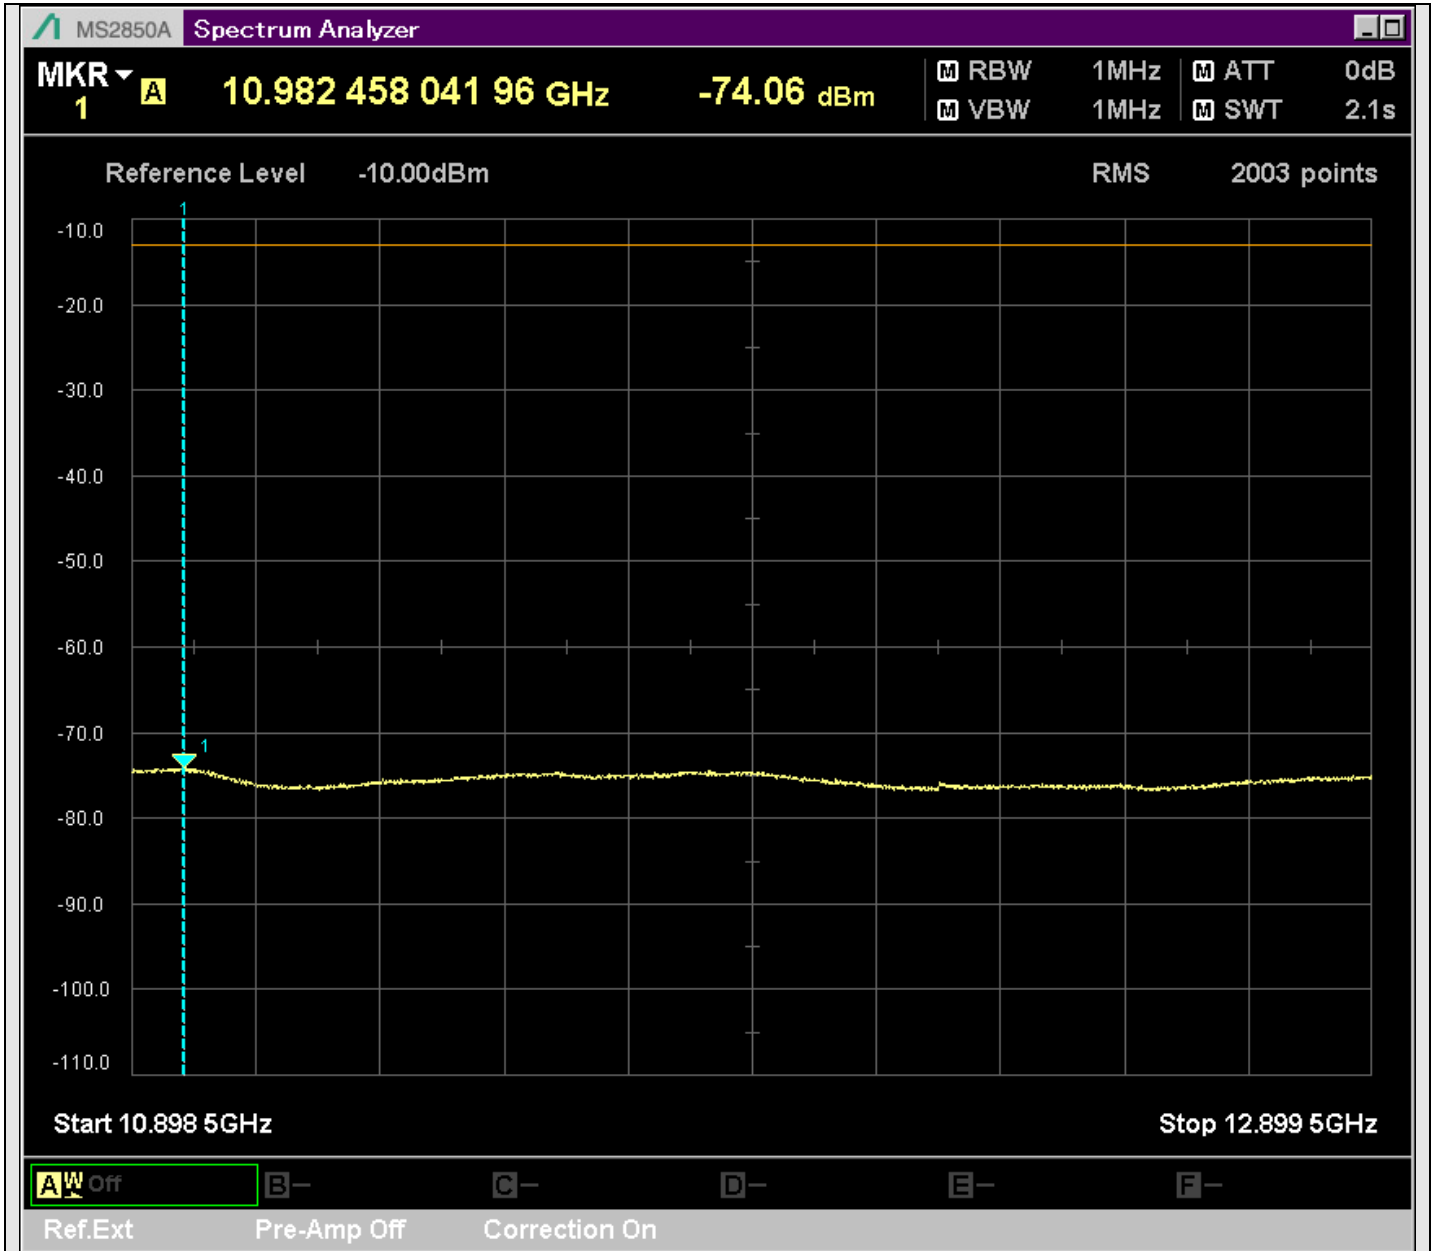

n7_5MHz_15kHz_531000_CP-OFDM
QPSK_Edge_1RB_Right_SA(10898MHz-12900MHz_1MHz)@10982.458MHz