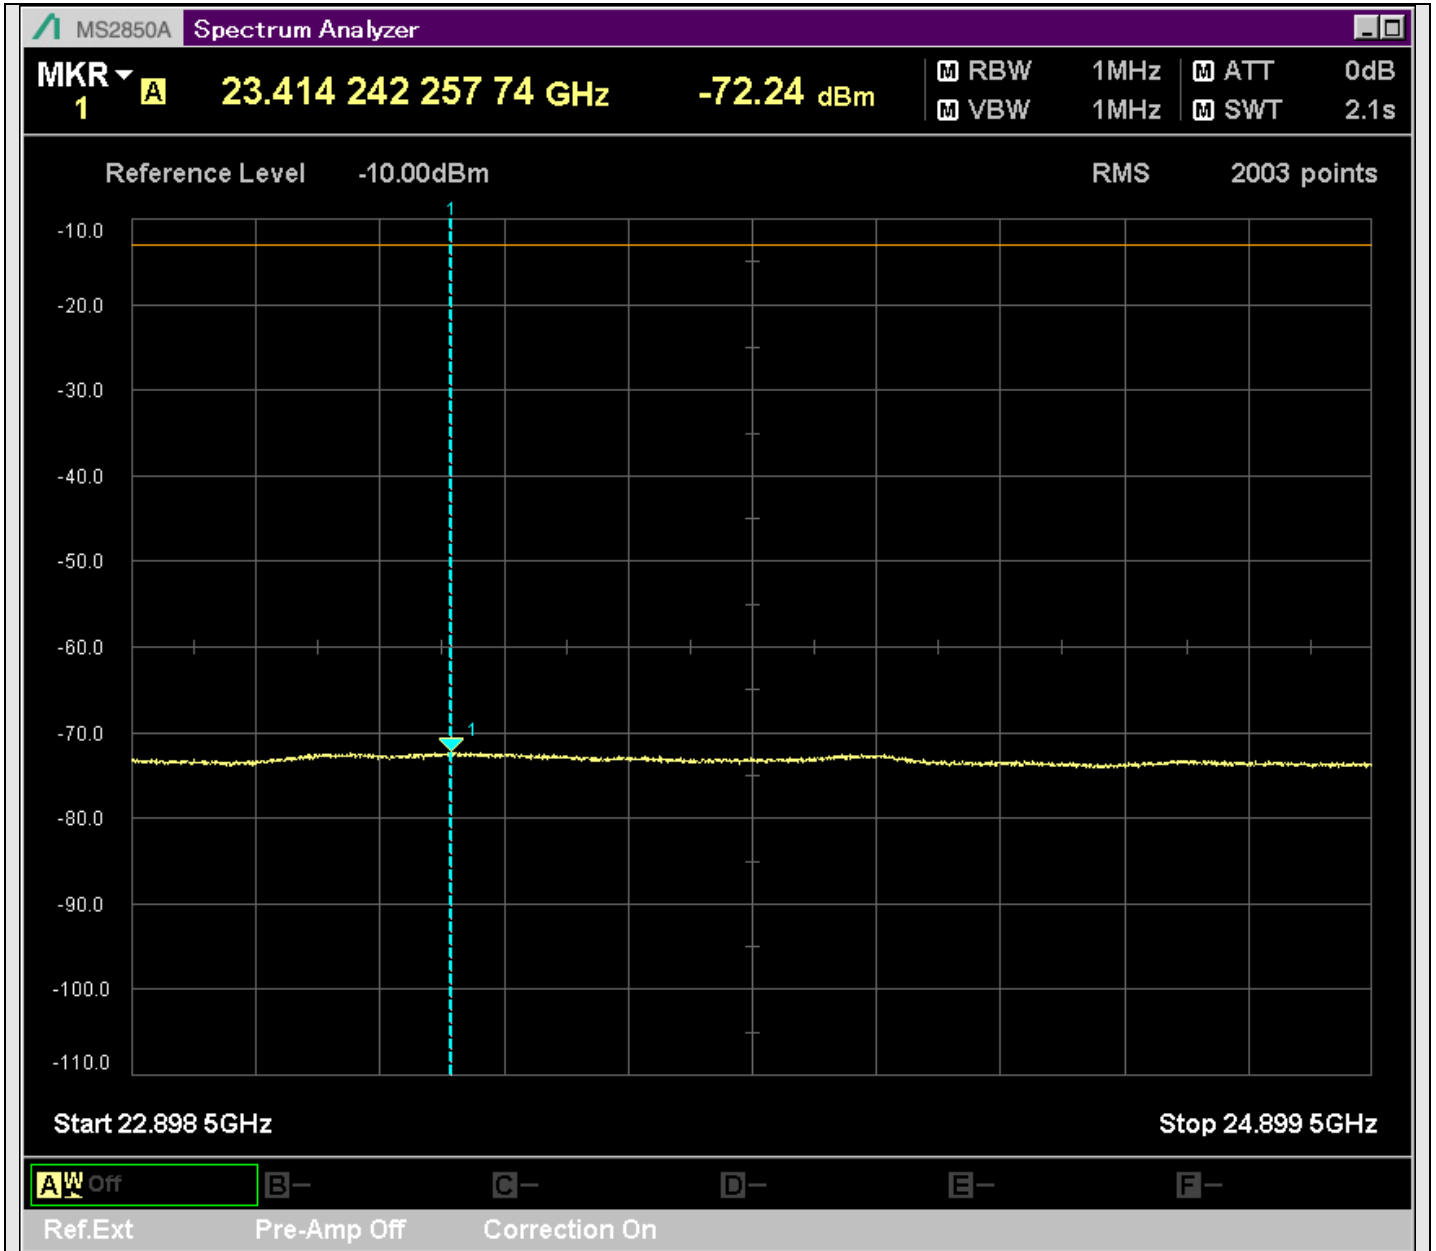

n7\_5MHz\_15kHz\_531000\_CP-OFDM  
QPSK\_Outer\_Full\_SA(16898MHz-18900MHz\_1MHz)@17754.072MHz

n7\_5MHz\_15kHz\_531000\_CP-OFDM  
QPSK\_Outer\_Full\_SA(18898MHz-20900MHz\_1MHz)@20289.805MHz

n7\_5MHz\_15kHz\_531000\_CP-OFDM  
QPSK\_Outer\_Full\_SA(20898MHz-22900MHz\_1MHz)@21161.369MHz