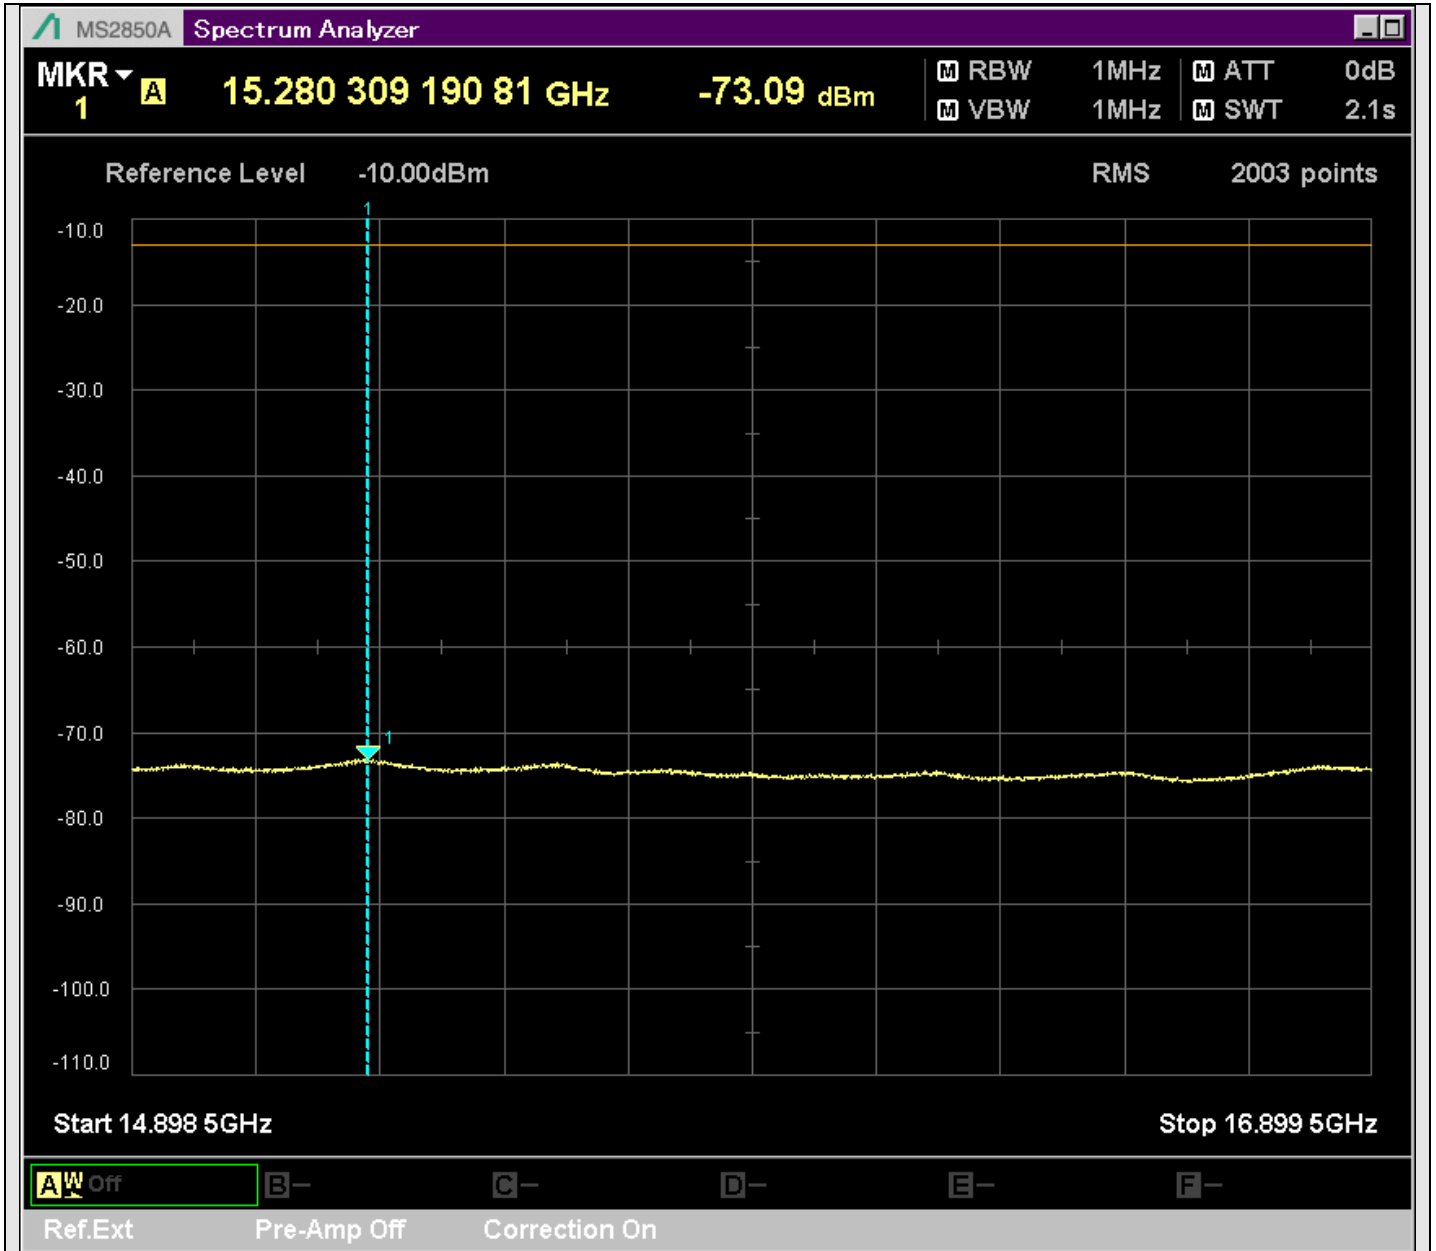

n7\_5MHz\_15kHz\_537500\_CP-OFDM  
QPSK\_Edge\_1RB\_Left\_SA(8898MHz-10900MHz\_1MHz)@10896.501MHz

n7\_5MHz\_15kHz\_537500\_CP-OFDM  
QPSK\_Edge\_1RB\_Left\_SA(10898MHz-12900MHz\_1MHz)@10966.466MHz

n7\_5MHz\_15kHz\_537500\_CP-OFDM  
QPSK\_Edge\_1RB\_Left\_SA(12898MHz-14900MHz\_1MHz)@13764.067MHz