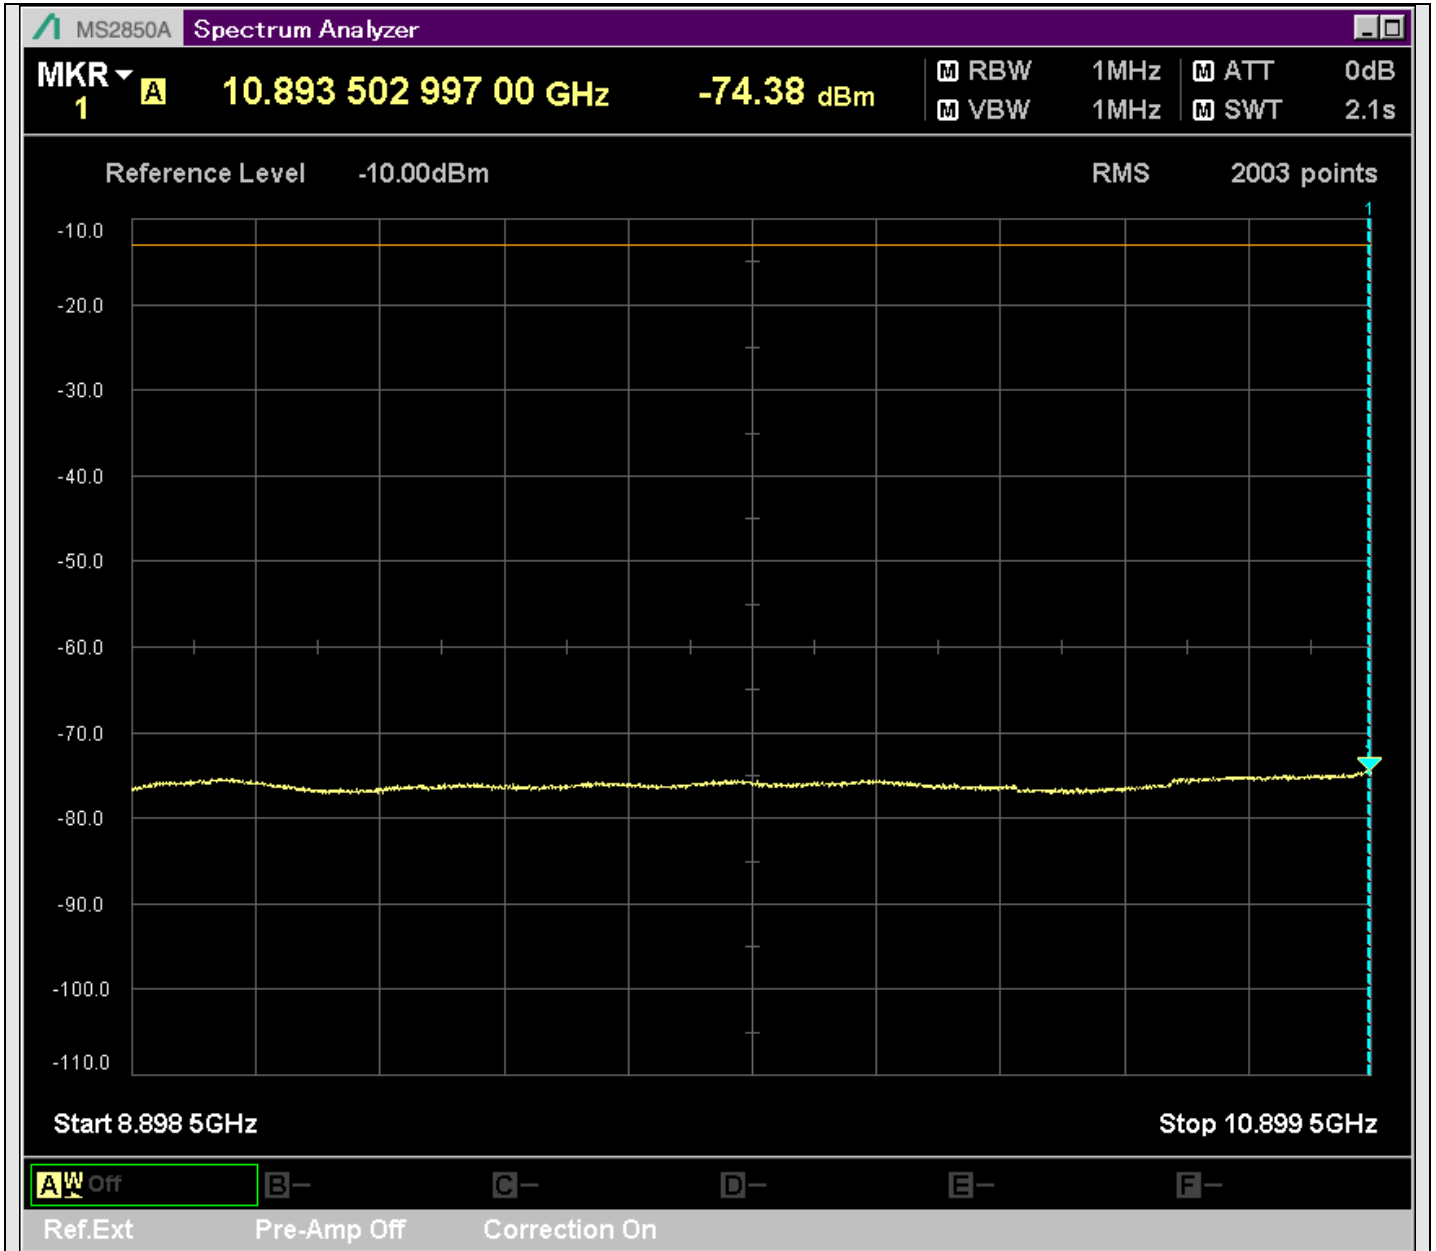

n7_5MHz_15kHz_531000_CP-OFDM
QPSK_Edge_1RB_Left_SA(8898MHz-10900MHz_1MHz)@10893.503MHz