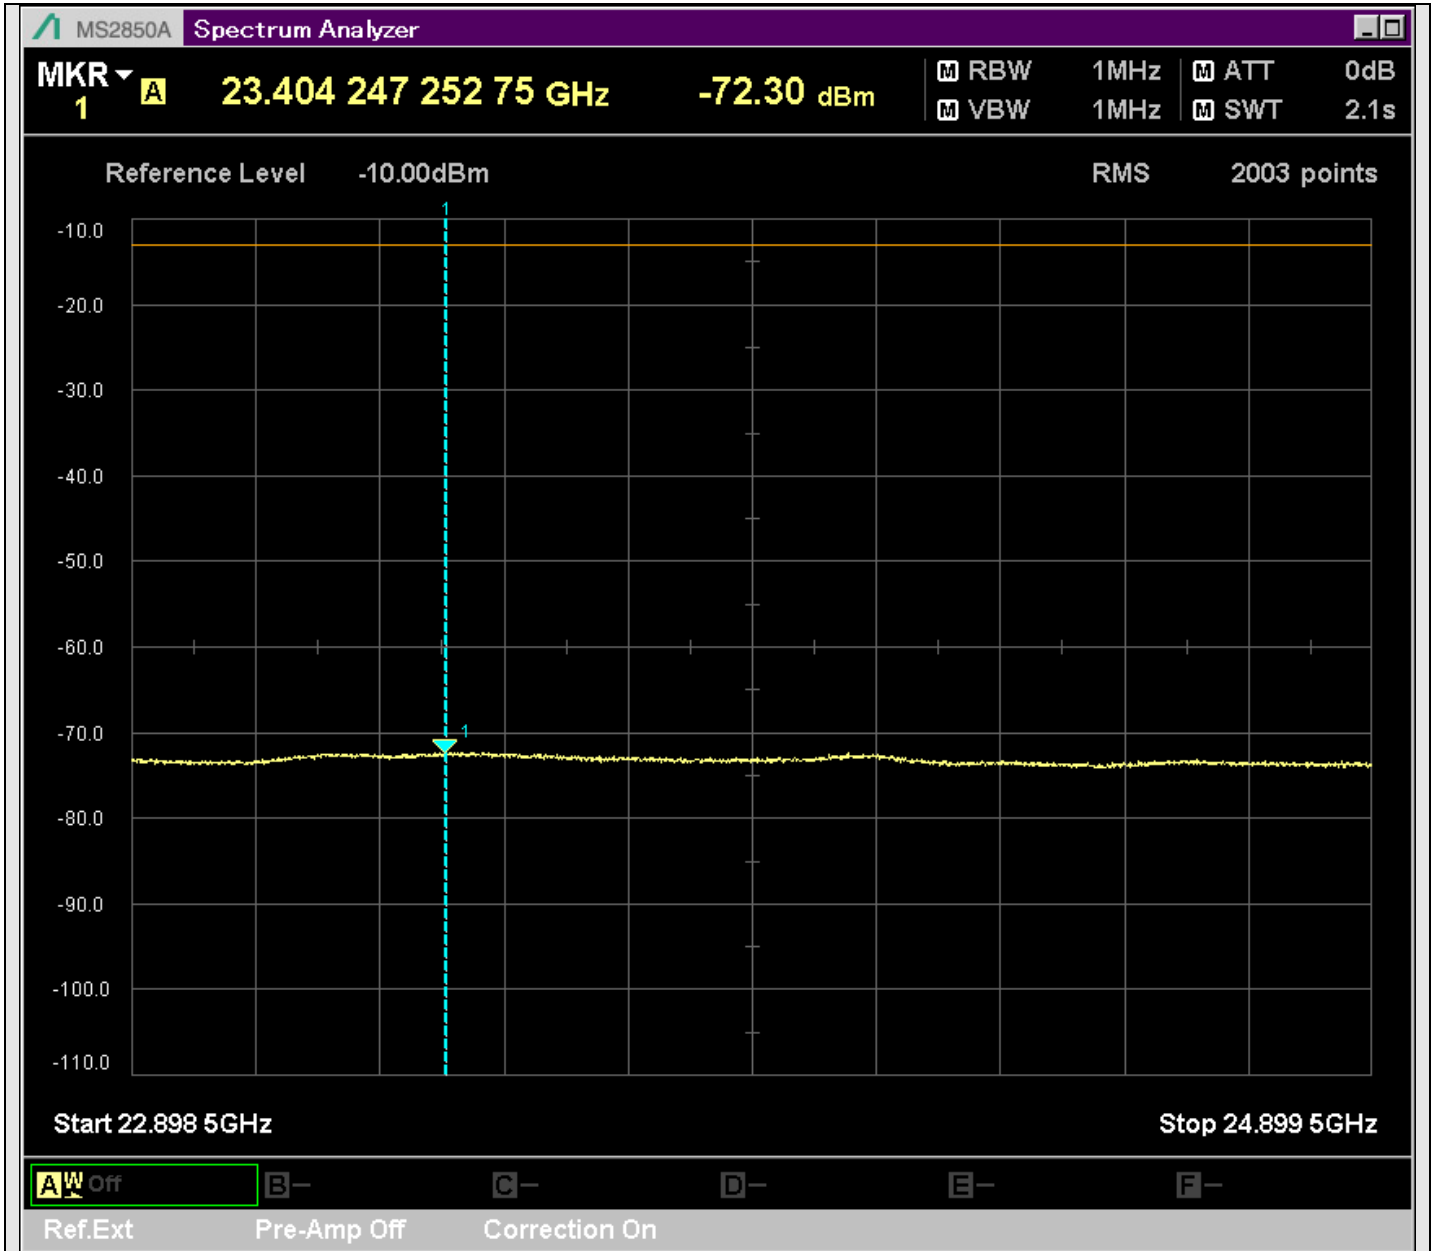

n7_5MHz_15kHz_537500_CP-OFDM
QPSK_Edge_1RB_Left_SA(22898MHz-24900MHz_1MHz)@23404.247MHz