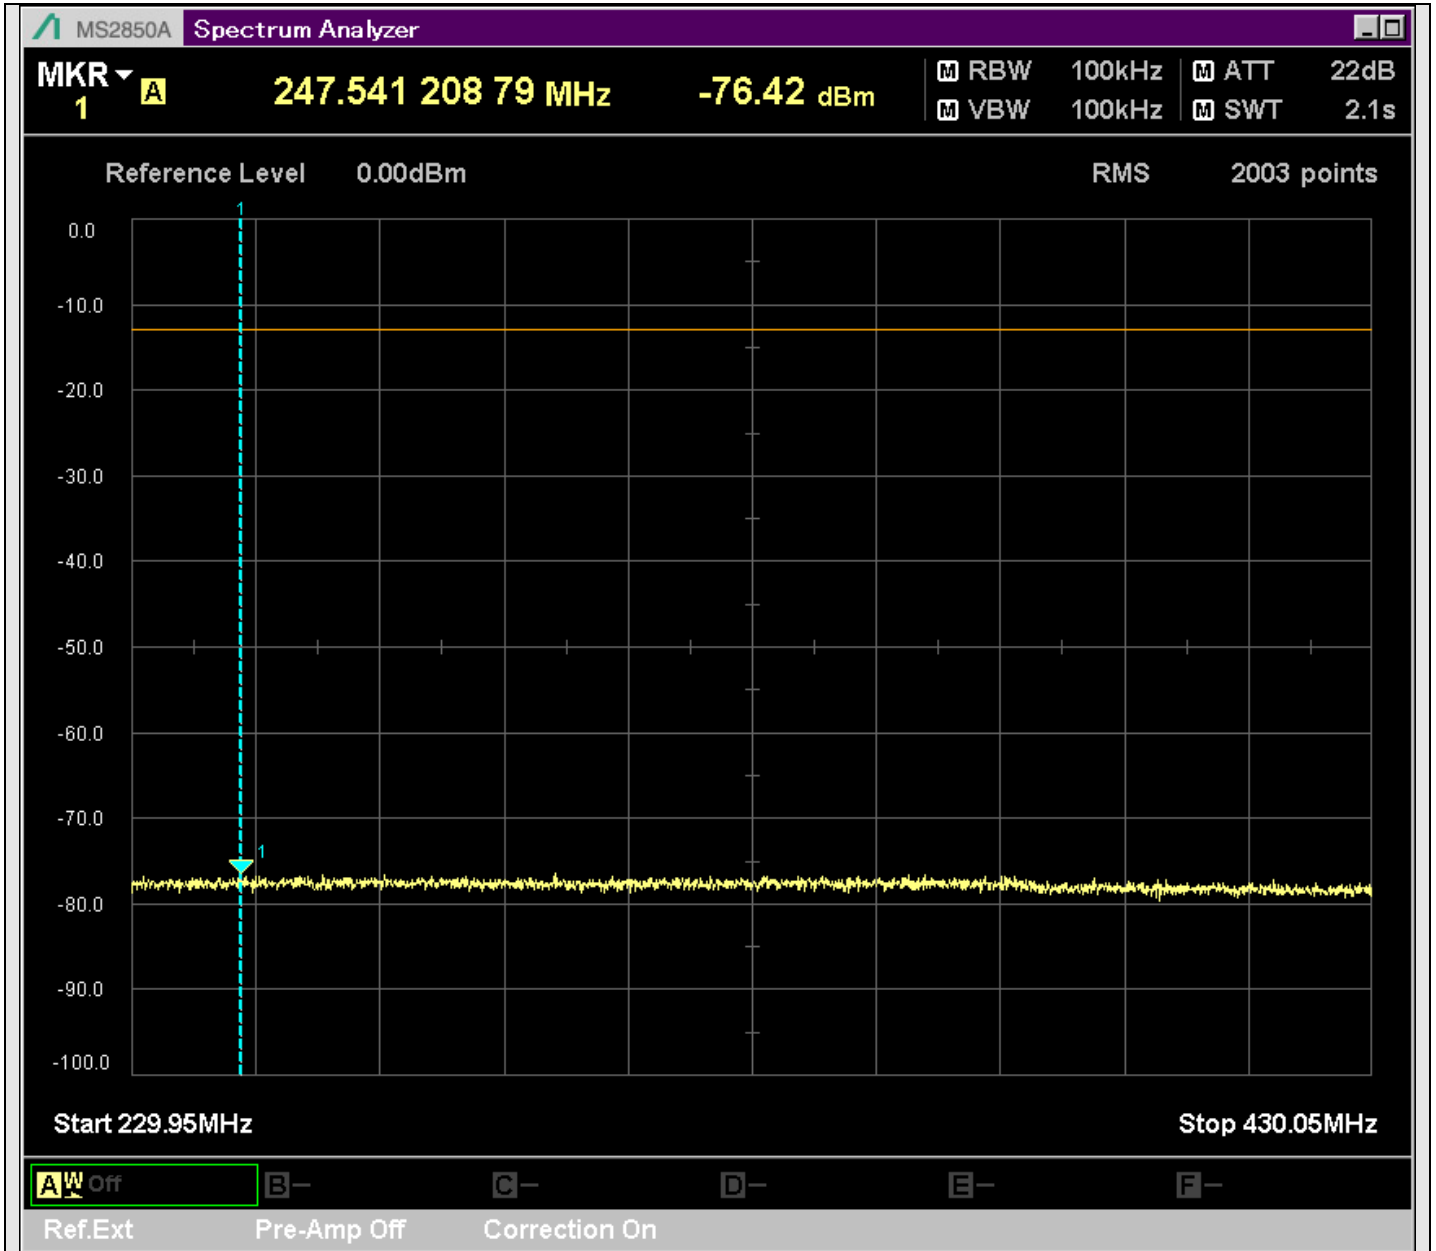

n7\_5MHz\_15kHz\_537500\_CP-OFDM  
QPSK\_Outer\_Full\_SA(24898MHz-25700MHz\_1MHz)@25615.395MHz

n7\_5MHz\_15kHz\_537500\_CP-OFDM  
QPSK\_Edge\_1RB\_Left\_SA(0.15MHz-20.16MHz\_10kHz)@0.155MHz

n7\_5MHz\_15kHz\_537500\_CP-OFDM  
QPSK\_Edge\_1RB\_Left\_SA(30MHz-230.1MHz\_100kHz)@220.850MHz