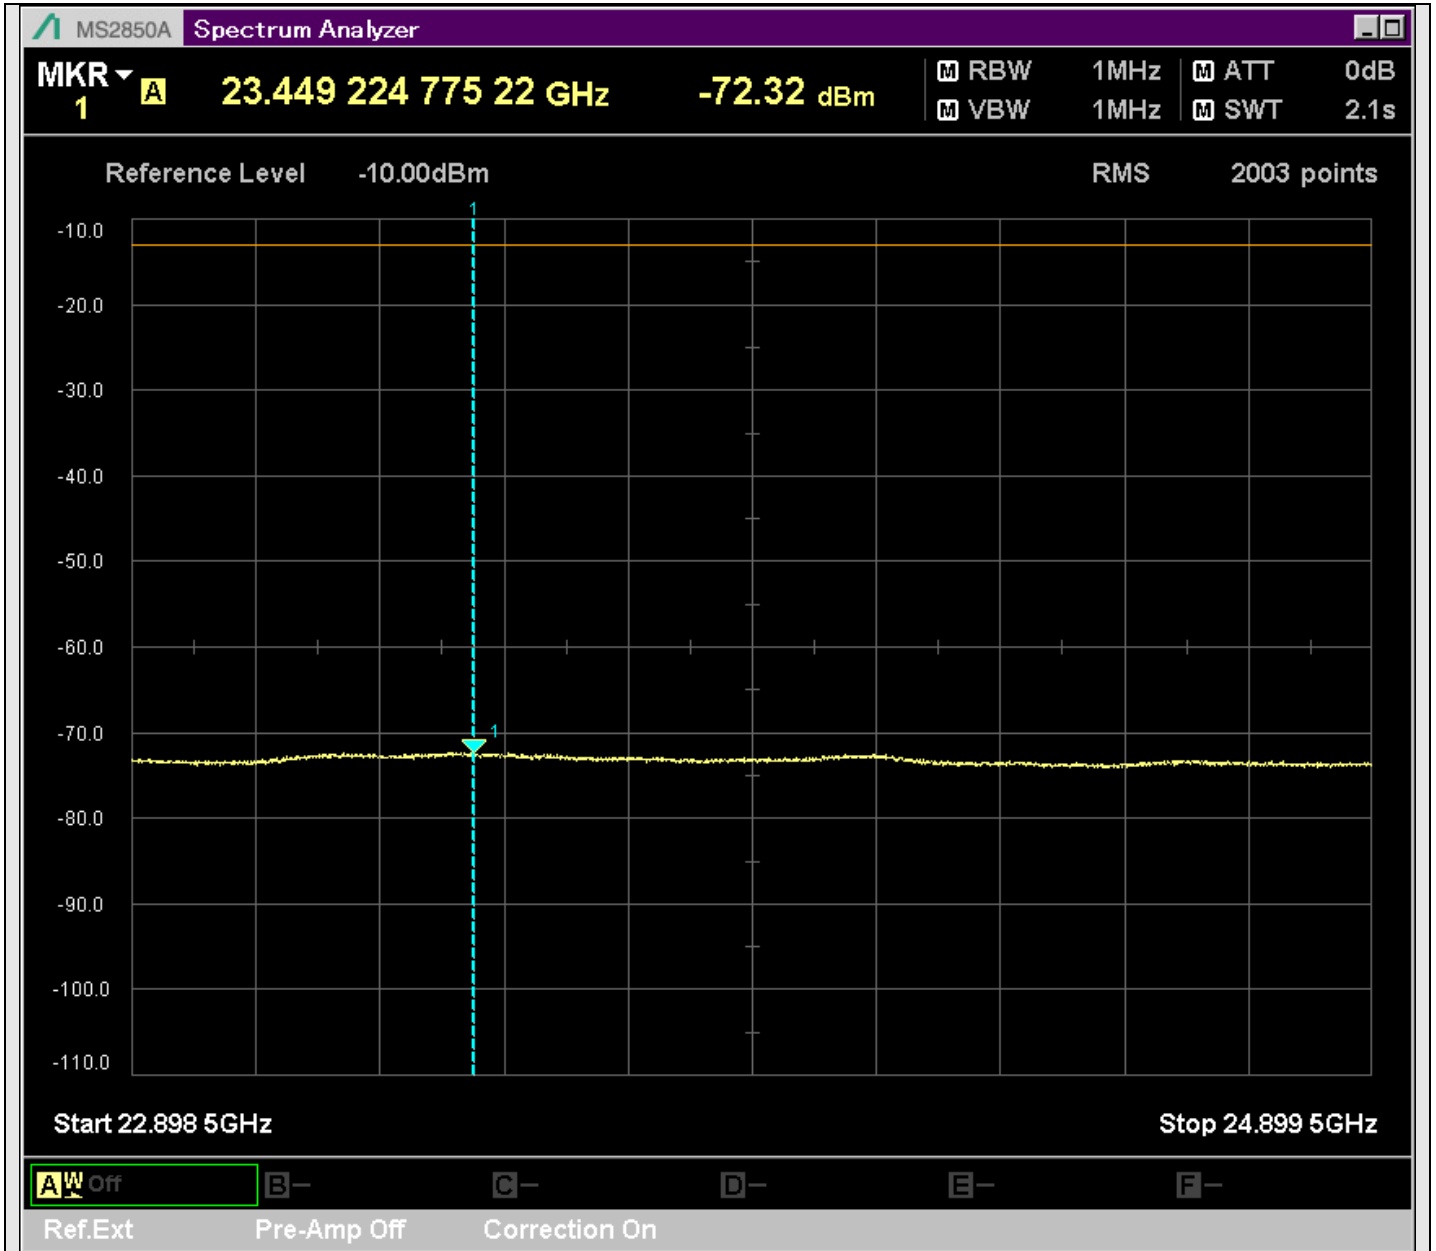

n7_5MHz_15kHz_524500_CP-OFDM
QPSK_Edge_1RB_Right_SA(22898MHz-24900MHz_1MHz)@23449.225MHz