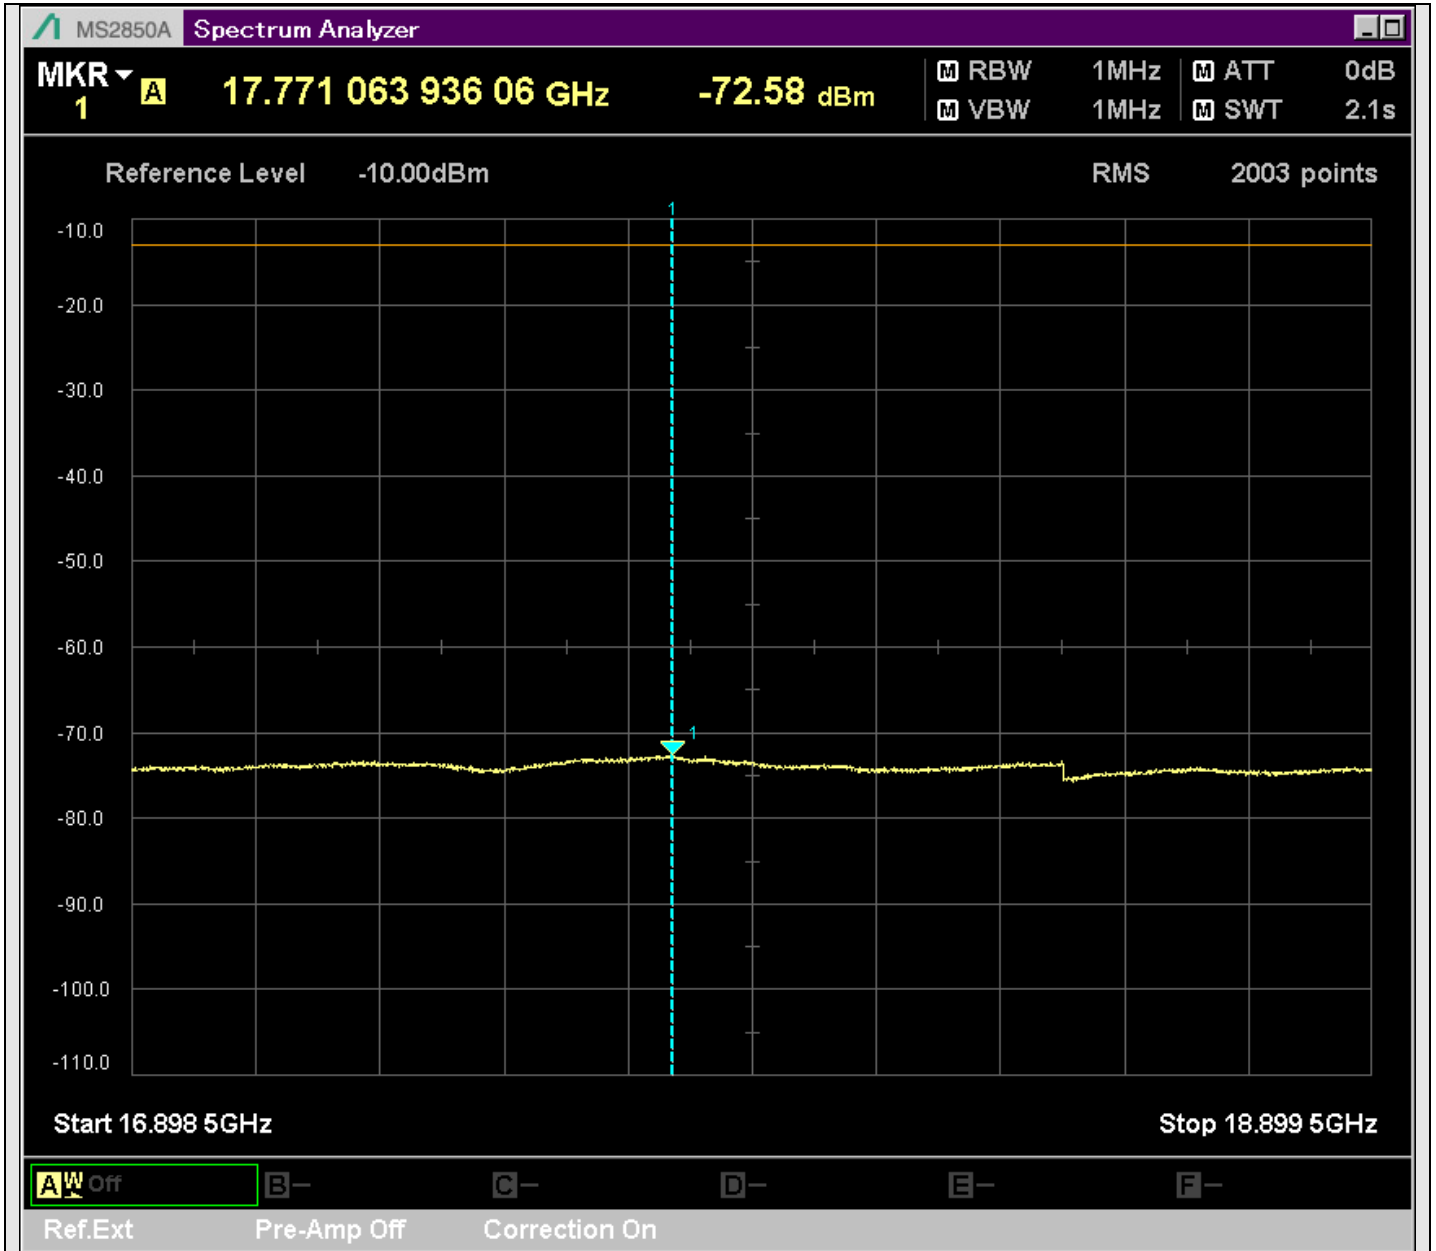

n7_5MHz_15kHz_531000_CP-OFDM
QPSK_Edge_1RB_Right_SA(16898MHz-18900MHz_1MHz)@17771.064MHz