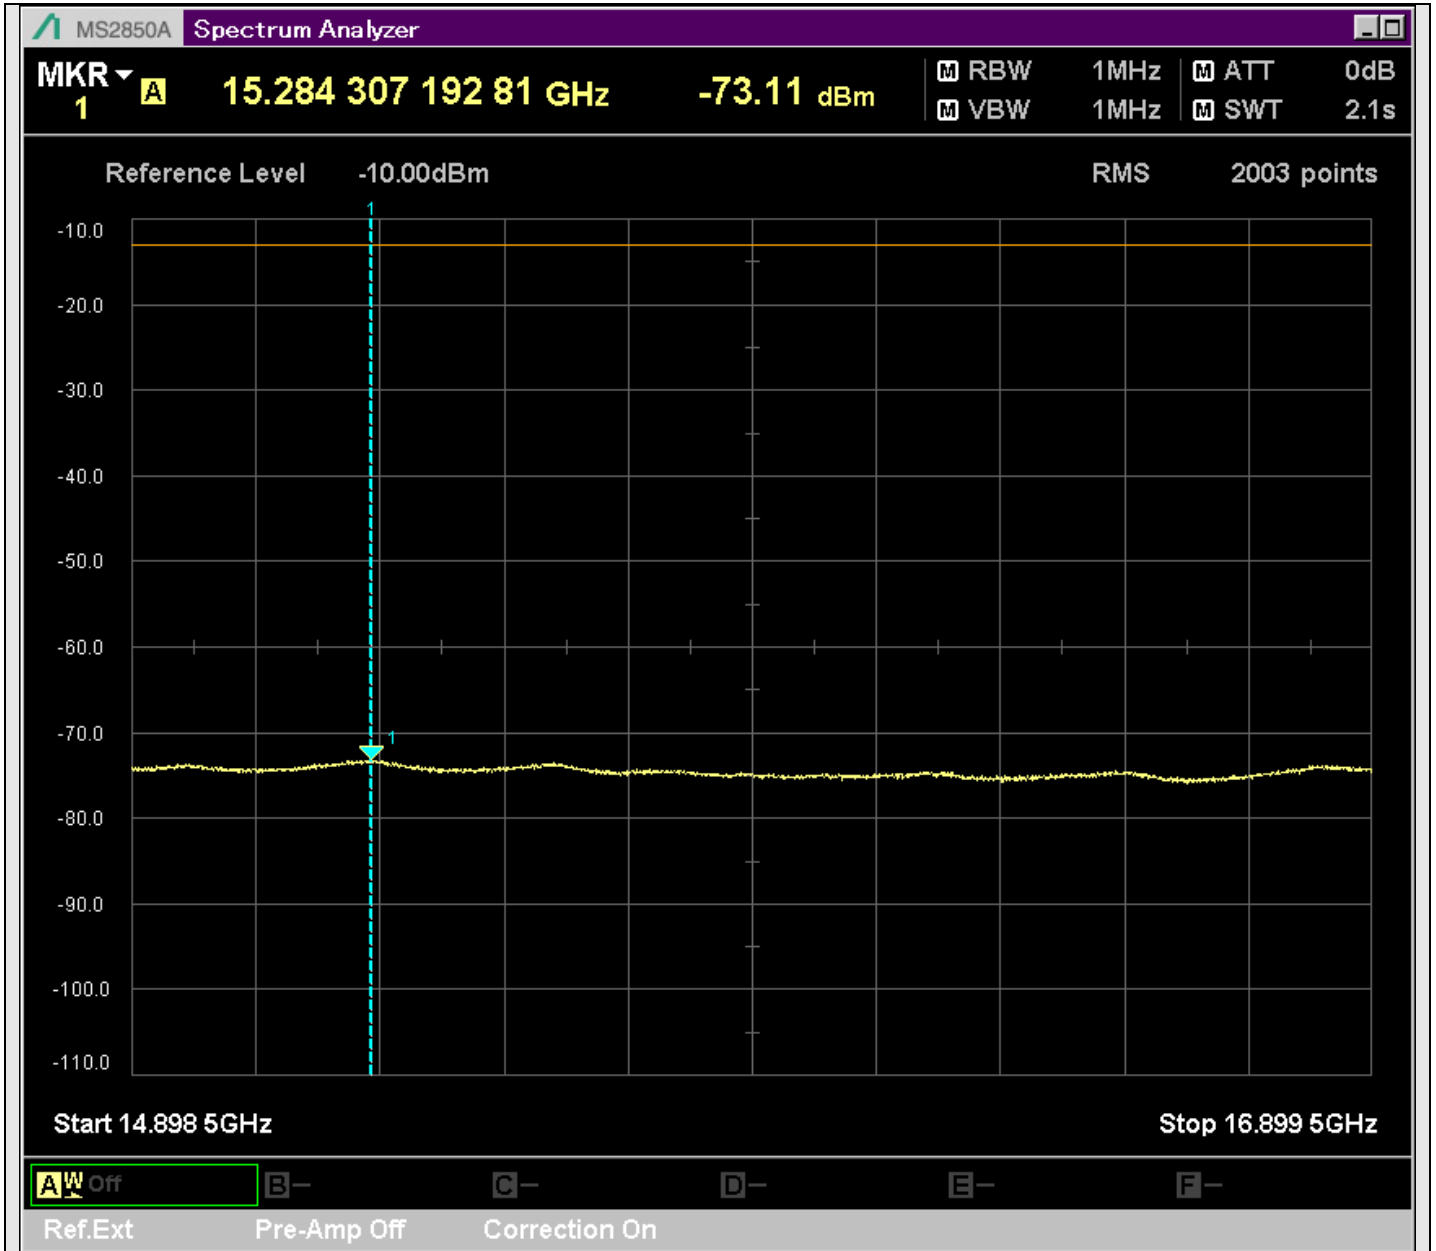

n7_25MHz_15kHz_526500_CP-OFDM
QPSK_Edge_1RB_Right_SA(14898MHz-16900MHz_1MHz)@15284.307MHz