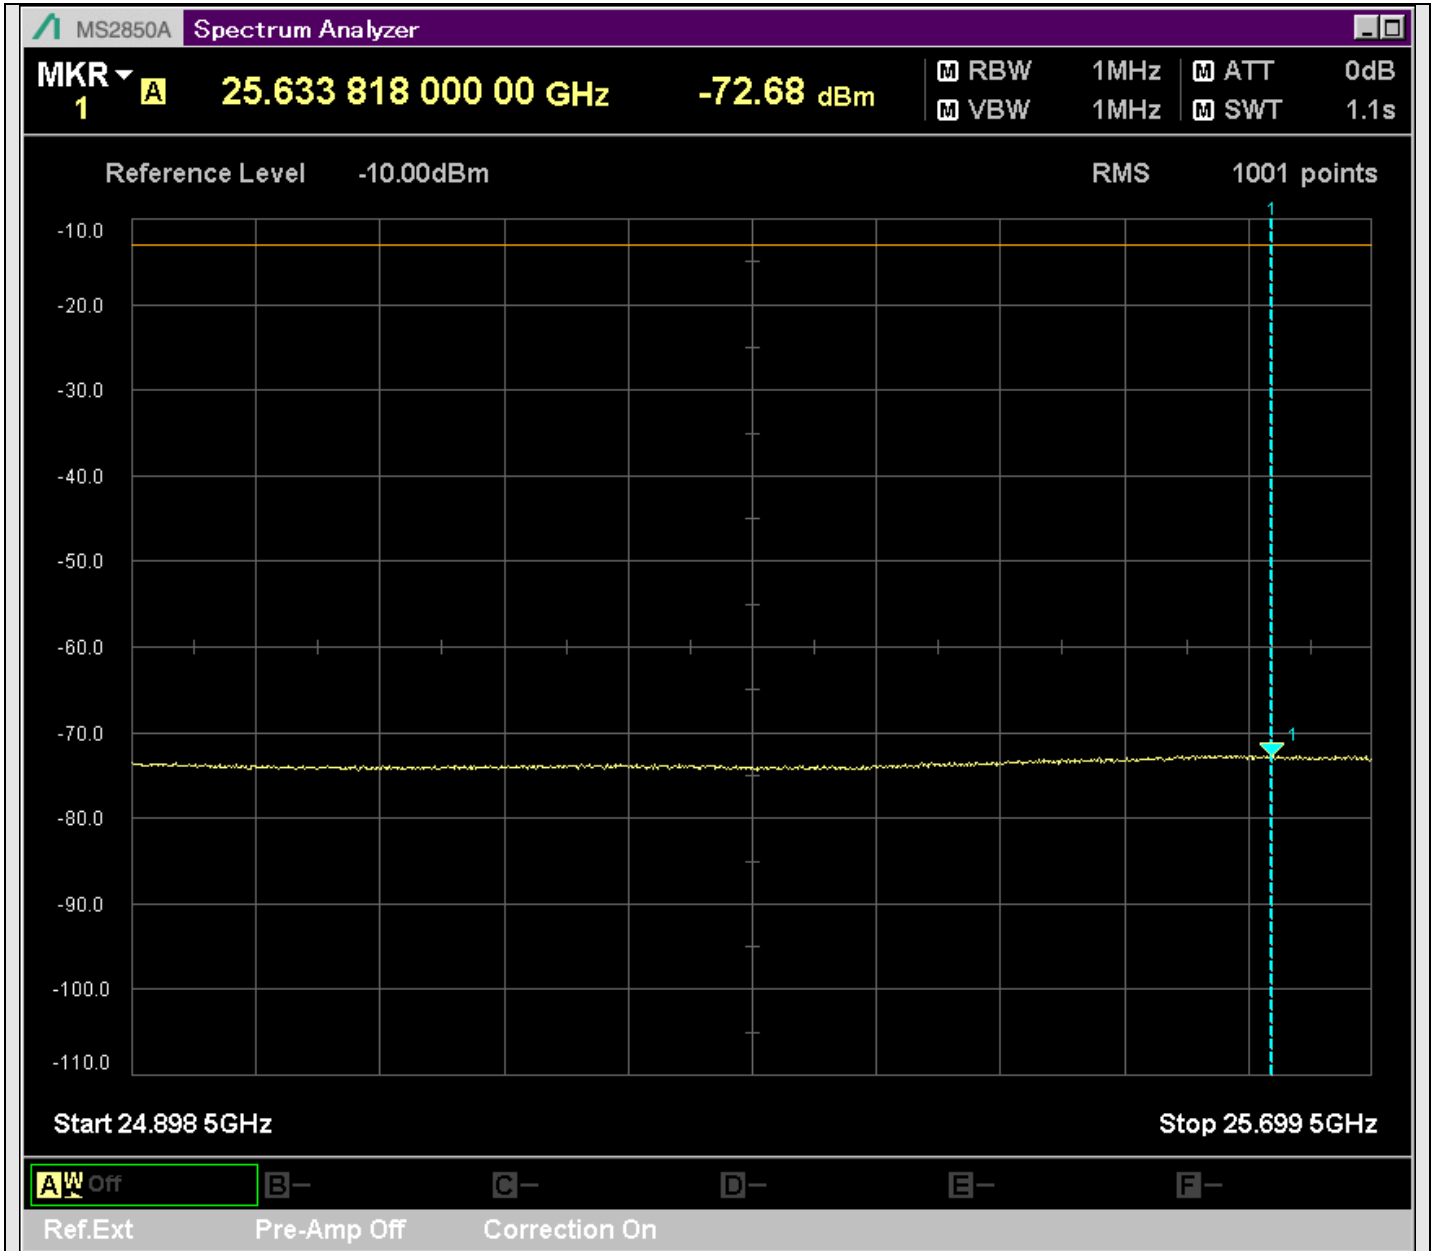

n7_25MHz_15kHz_526500_CP-OFDM
QPSK_Outer_Full_SA(24898MHz-25700MHz_1MHz)@25633.818MHz