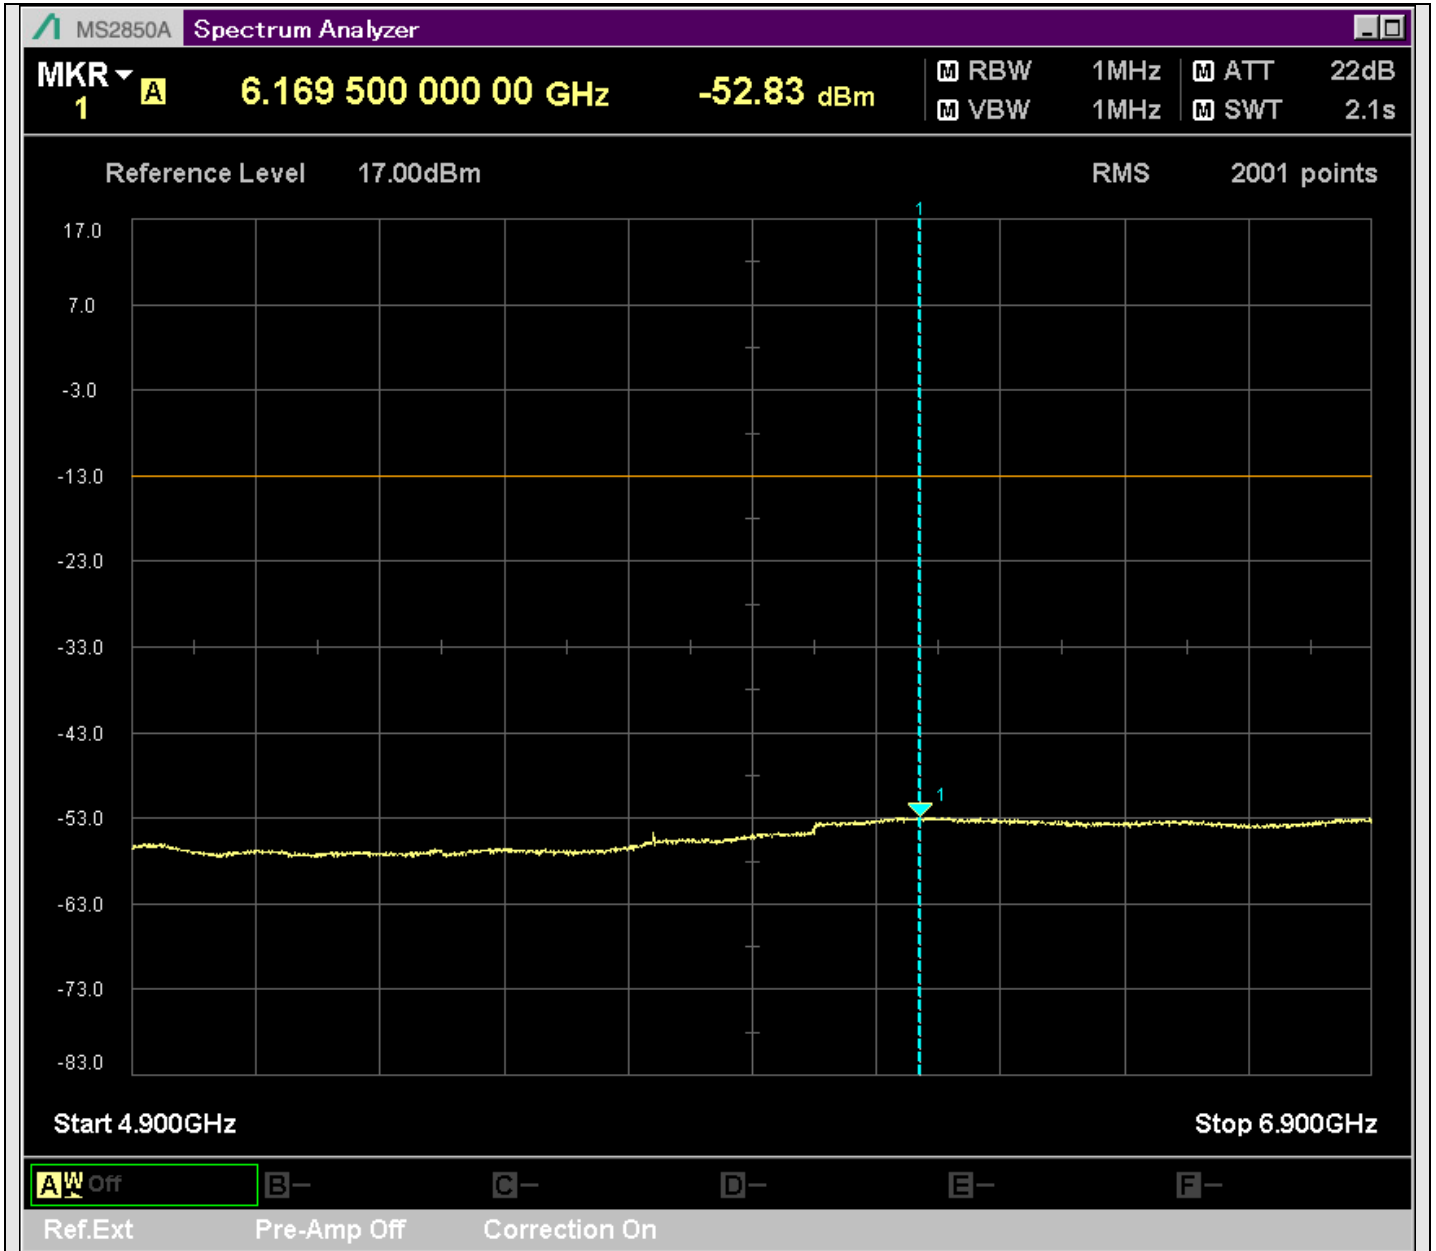

n7_5MHz_15kHz_531000_CP-OFDM
QPSK_Edge_1RB_Left_SA(4899MHz-6900MHz_1MHz)@6169.500MHz