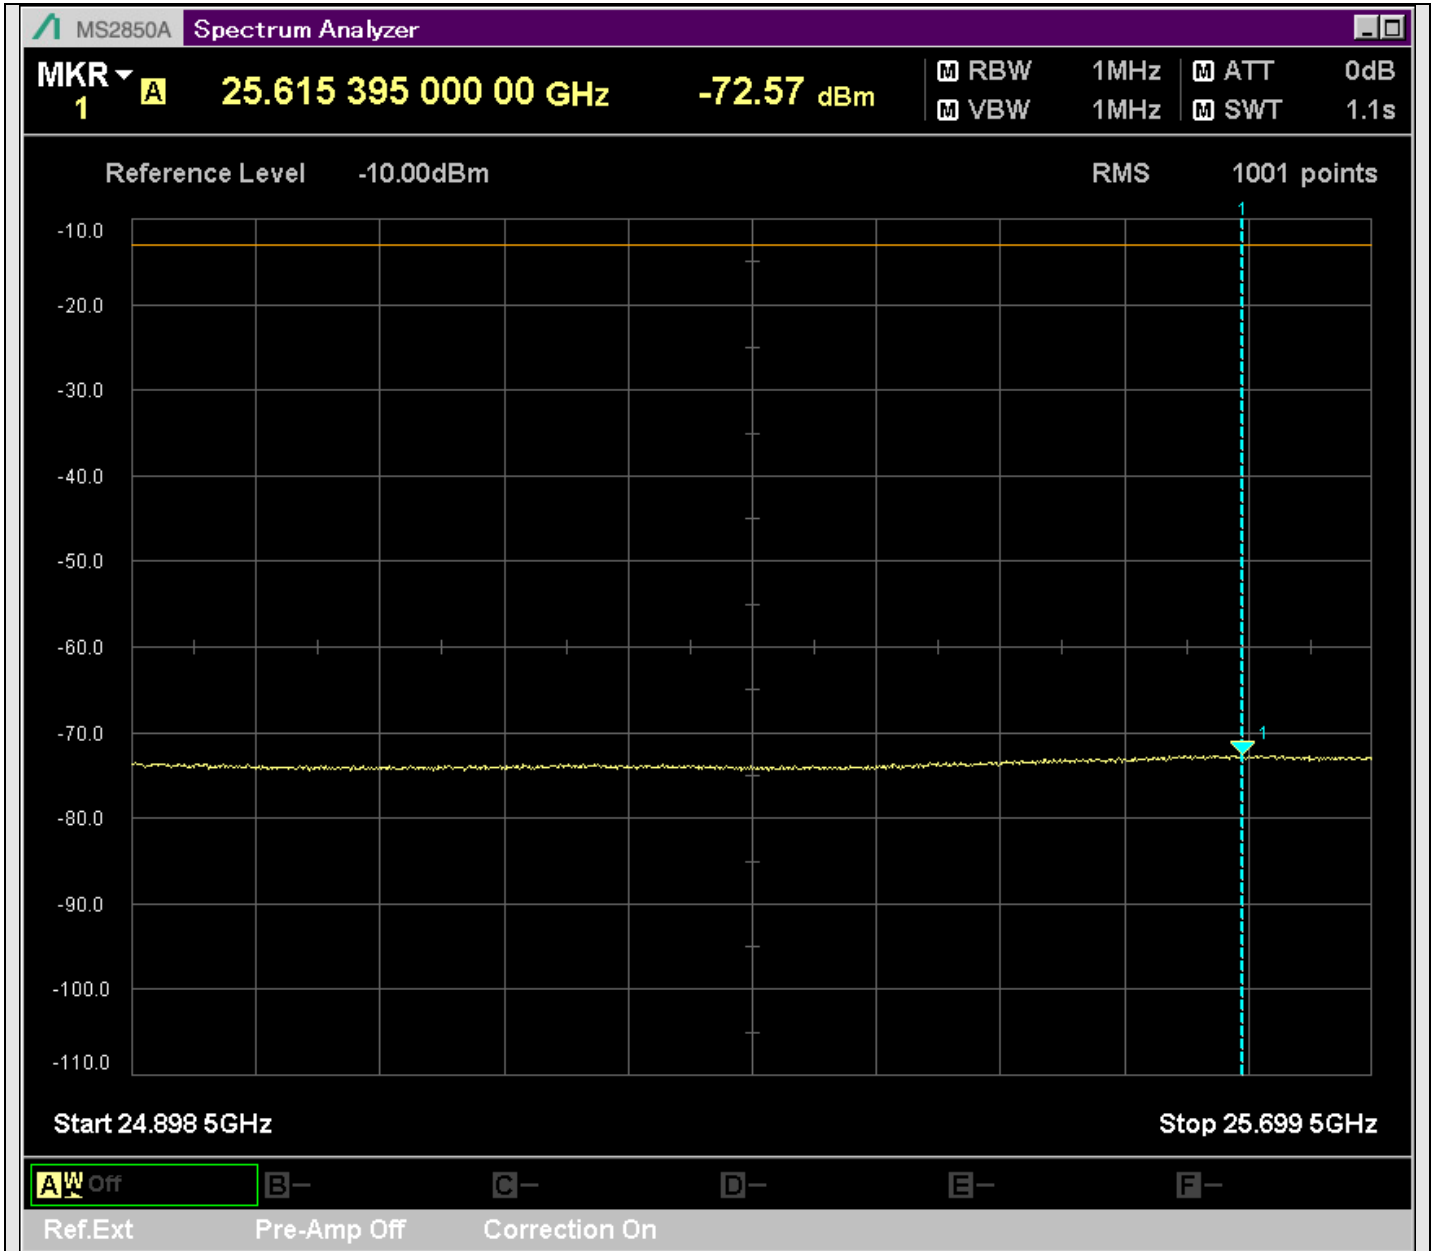

n7_5MHz_15kHz_537500_CP-OFDM
QPSK_Outer_Full_SA(24898MHz-25700MHz_1MHz)@25615.395MHz