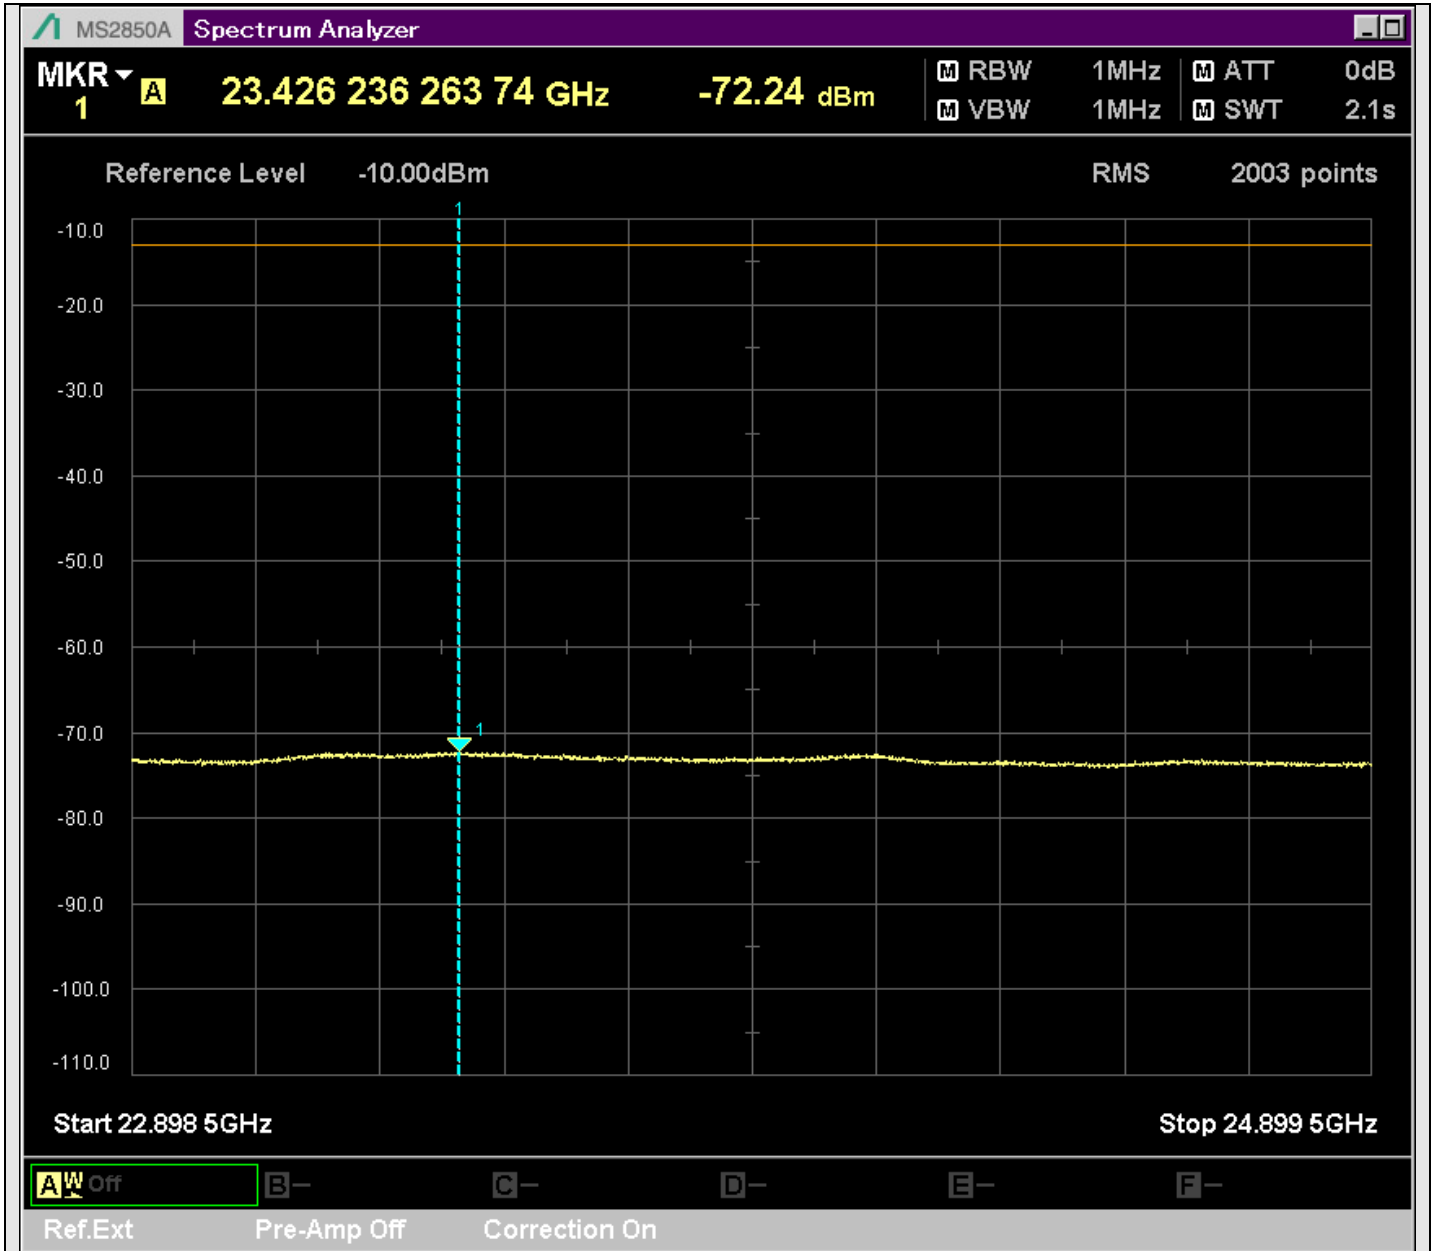

n7_25MHz_15kHz_526500_CP-OFDM
QPSK_Edge_1RB_Right_SA(22898MHz-24900MHz_1MHz)@23426.236MHz