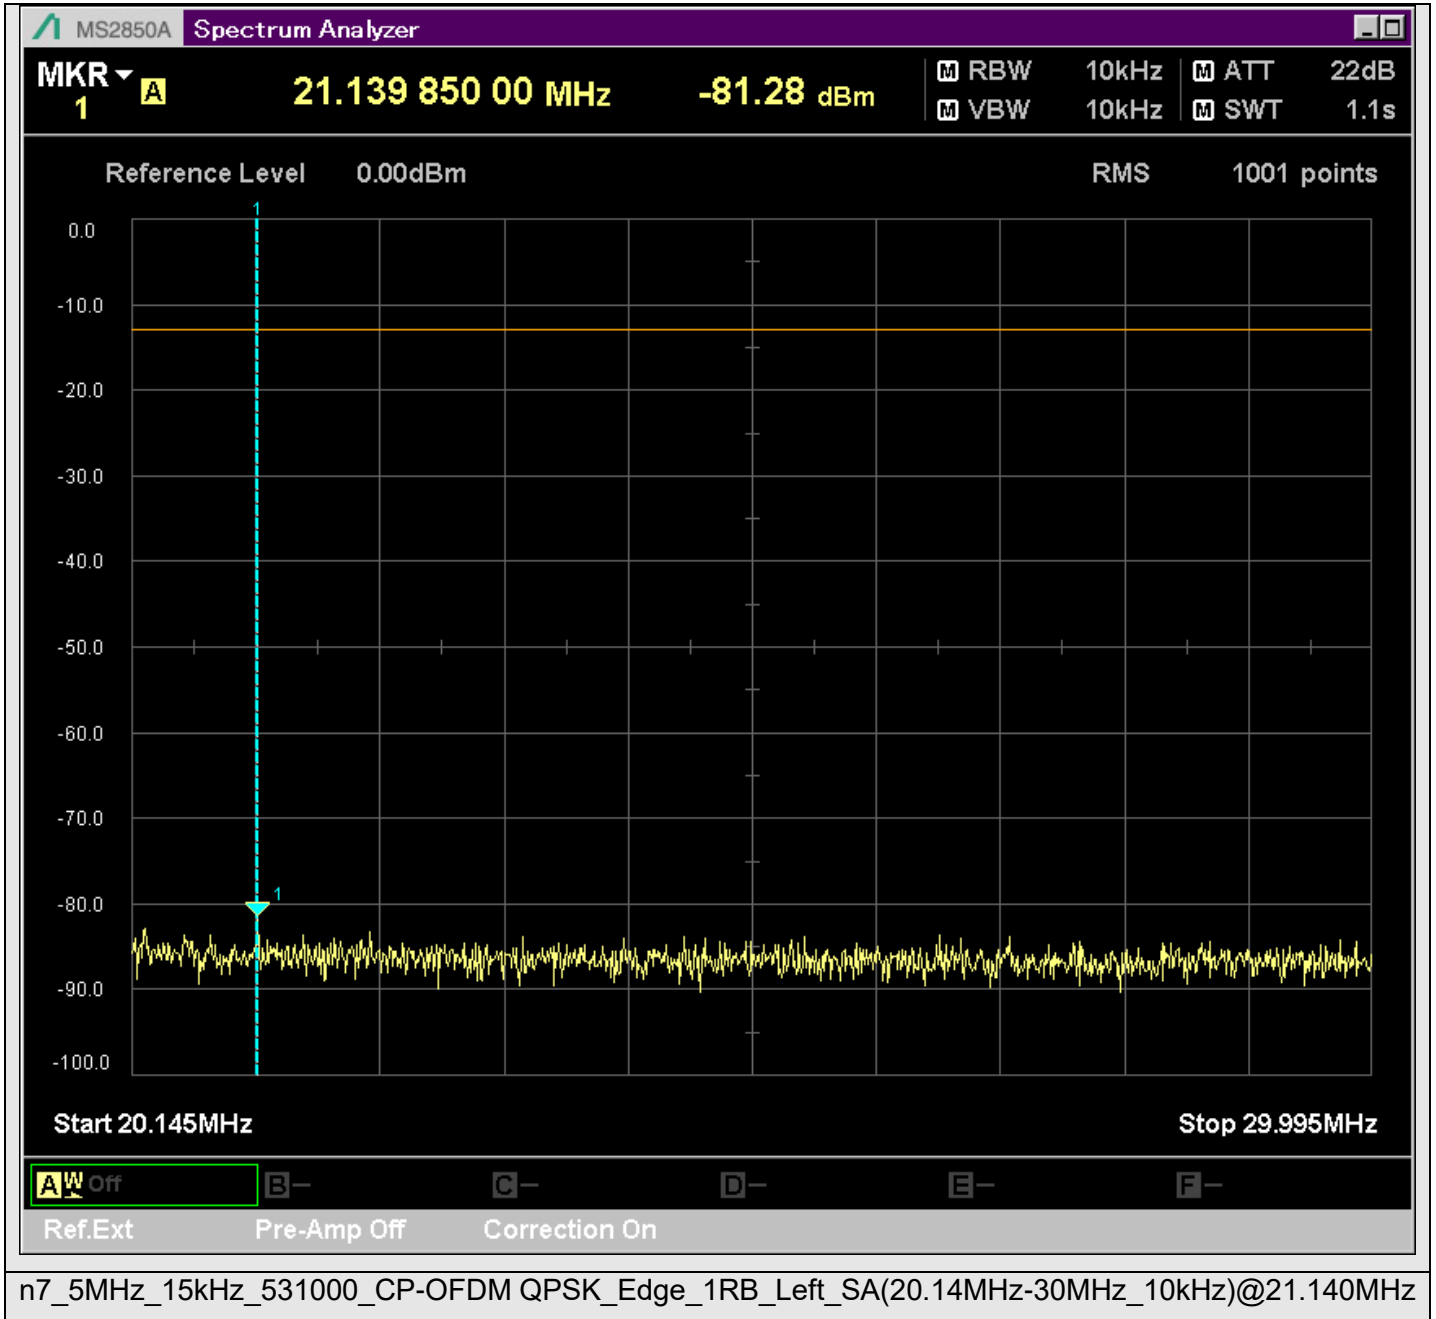

n7\_5MHz\_15kHz\_531000\_CP-OFDM  
QPSK\_Outer\_Full\_SA(22898MHz-24900MHz\_1MHz)@23414.242MHz

n7\_5MHz\_15kHz\_531000\_CP-OFDM  
QPSK\_Outer\_Full\_SA(24898MHz-25700MHz\_1MHz)@25583.355MHz

n7\_5MHz\_15kHz\_531000\_CP-OFDM  
QPSK\_Edge\_1RB\_Left\_SA(0.15MHz-20.16MHz\_10kHz)@0.175MHz