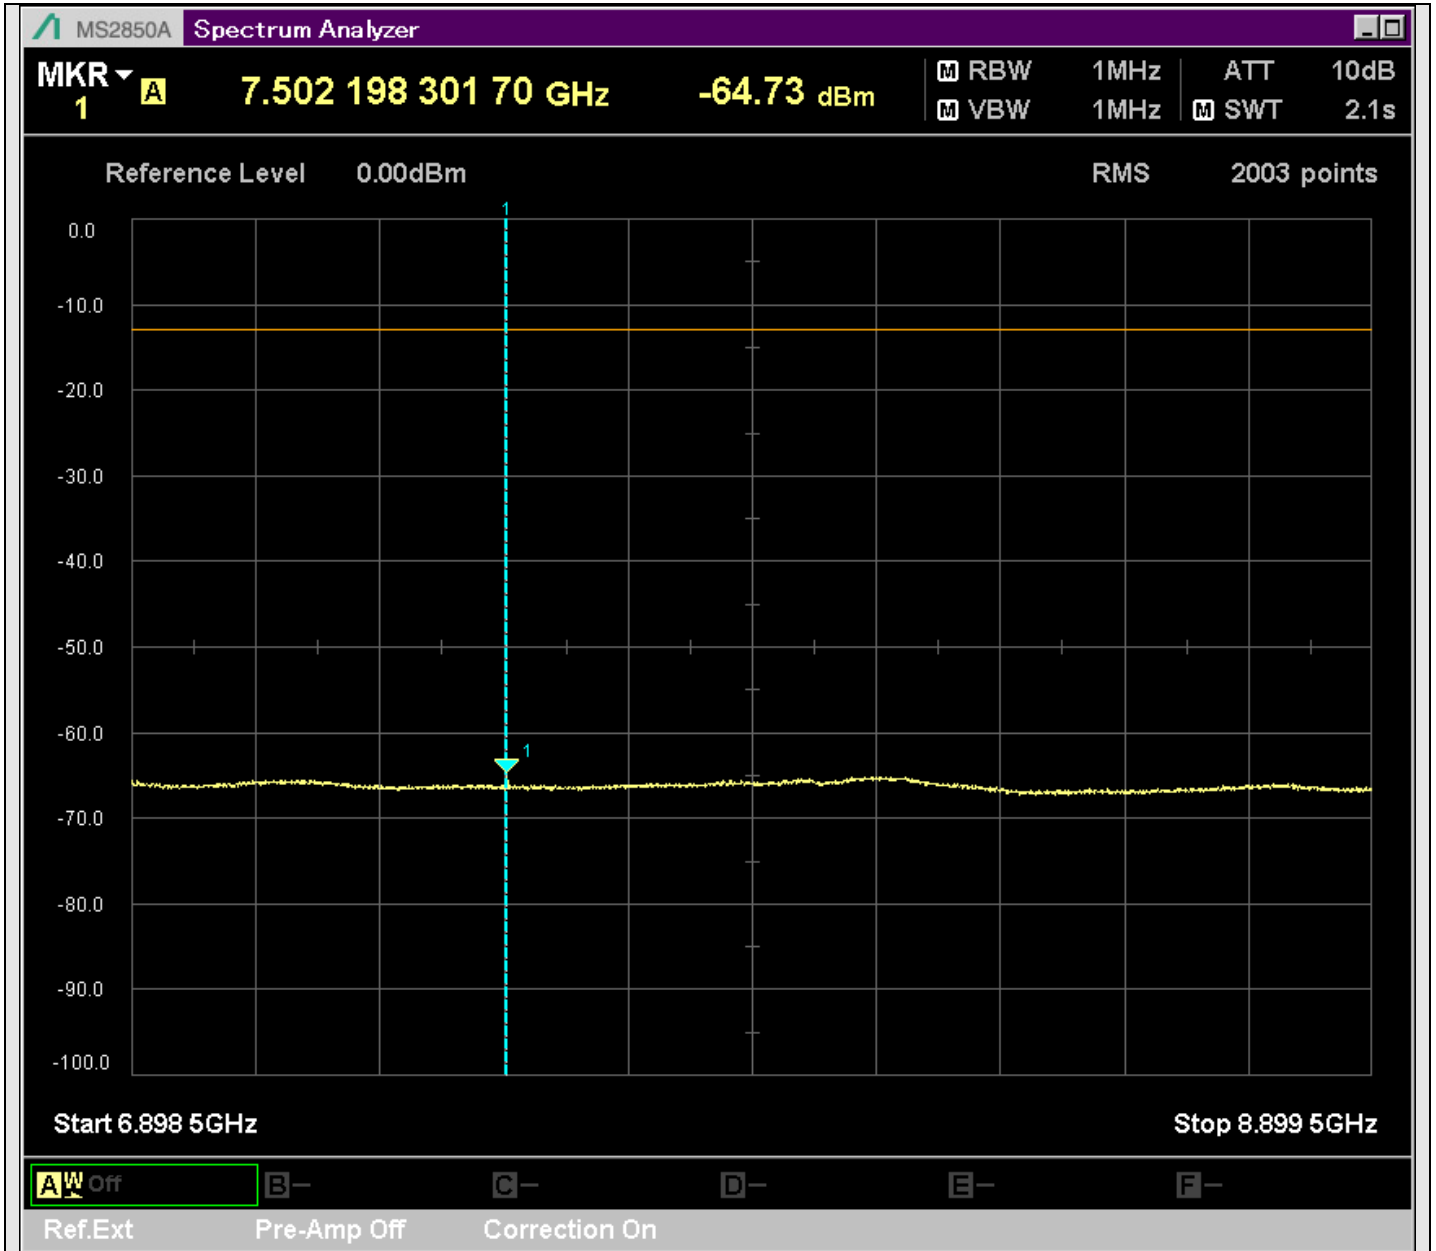

n7_25MHz_15kHz_526500_CP-OFDM
QPSK_Edge_1RB_Left_SA(6898MHz-8900MHz_1MHz)@7502.198MHz