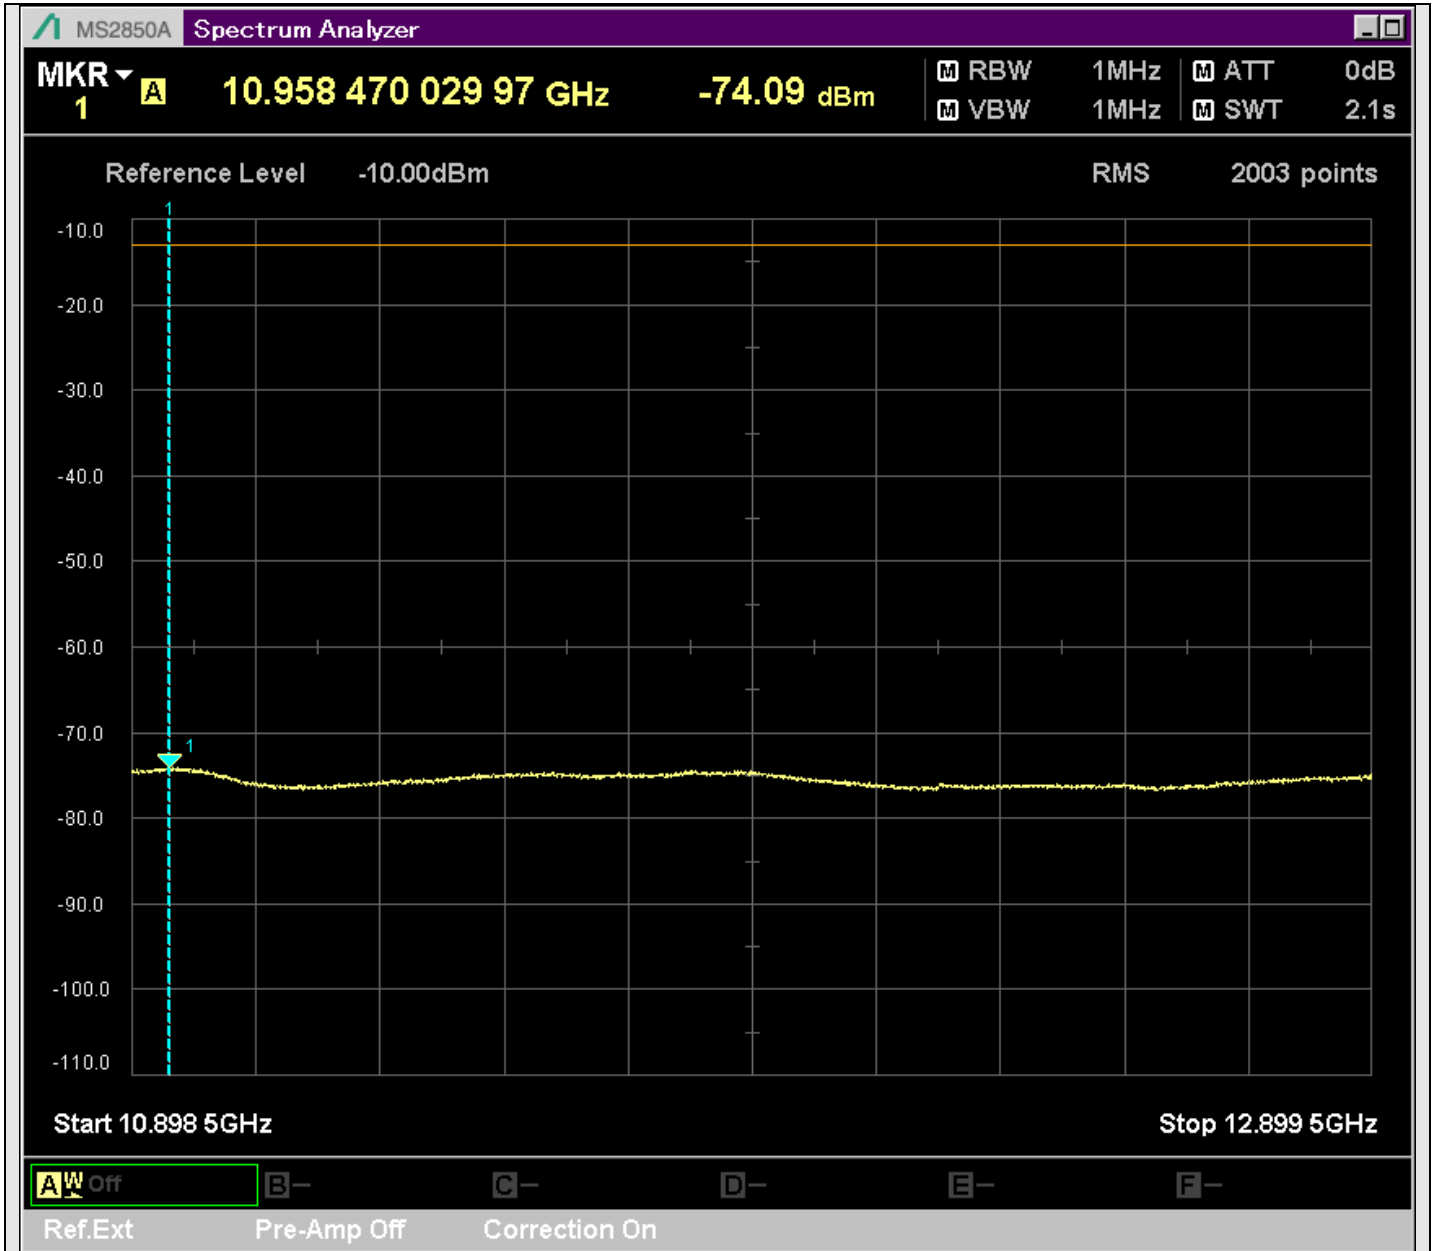

n7_25MHz_15kHz_526500_CP-OFDM
QPSK_Edge_1RB_Right_SA(10898MHz-12900MHz_1MHz)@10958.470MHz