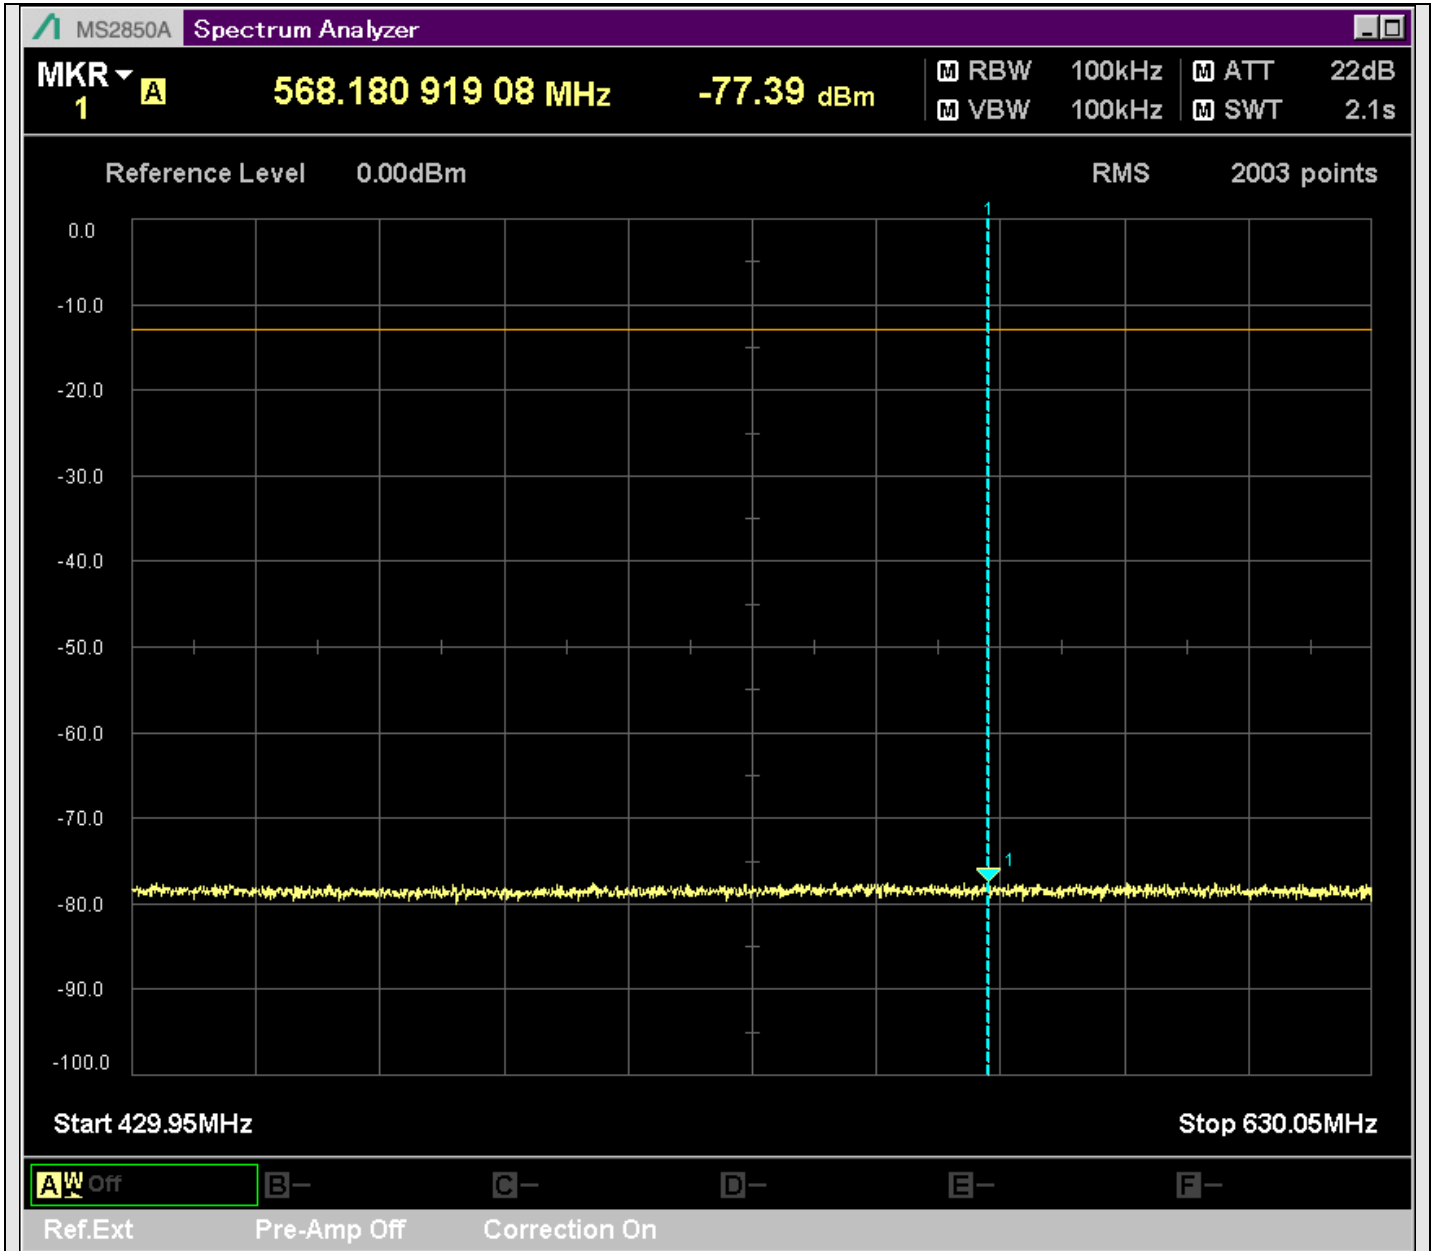

n7_5MHz_15kHz_531000_CP-OFDM
QPSK_Outer_Full_SA(429.9MHz-630.1MHz_100kHz)@568.181MHz