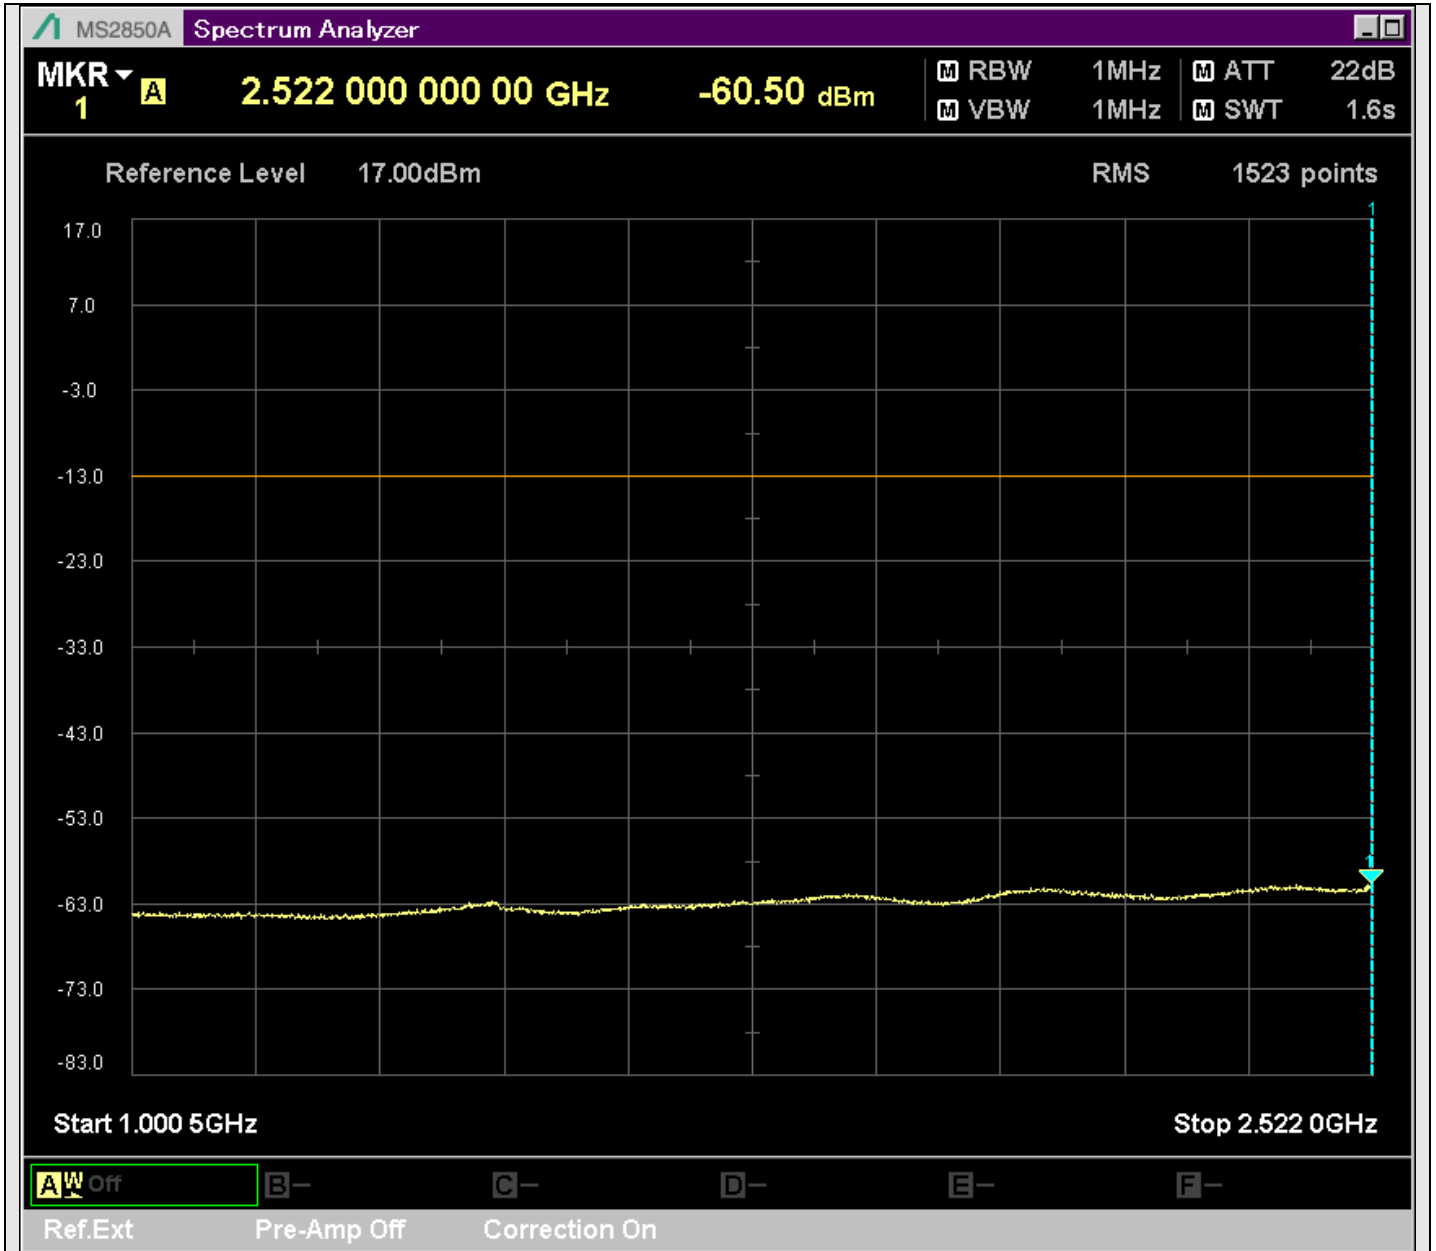

n7_5MHz_15kHz_531000_CP-OFDM
QPSK_Edge_1RB_Left_SA(1000MHz-2522.5MHz_1MHz)@2522.000MHz