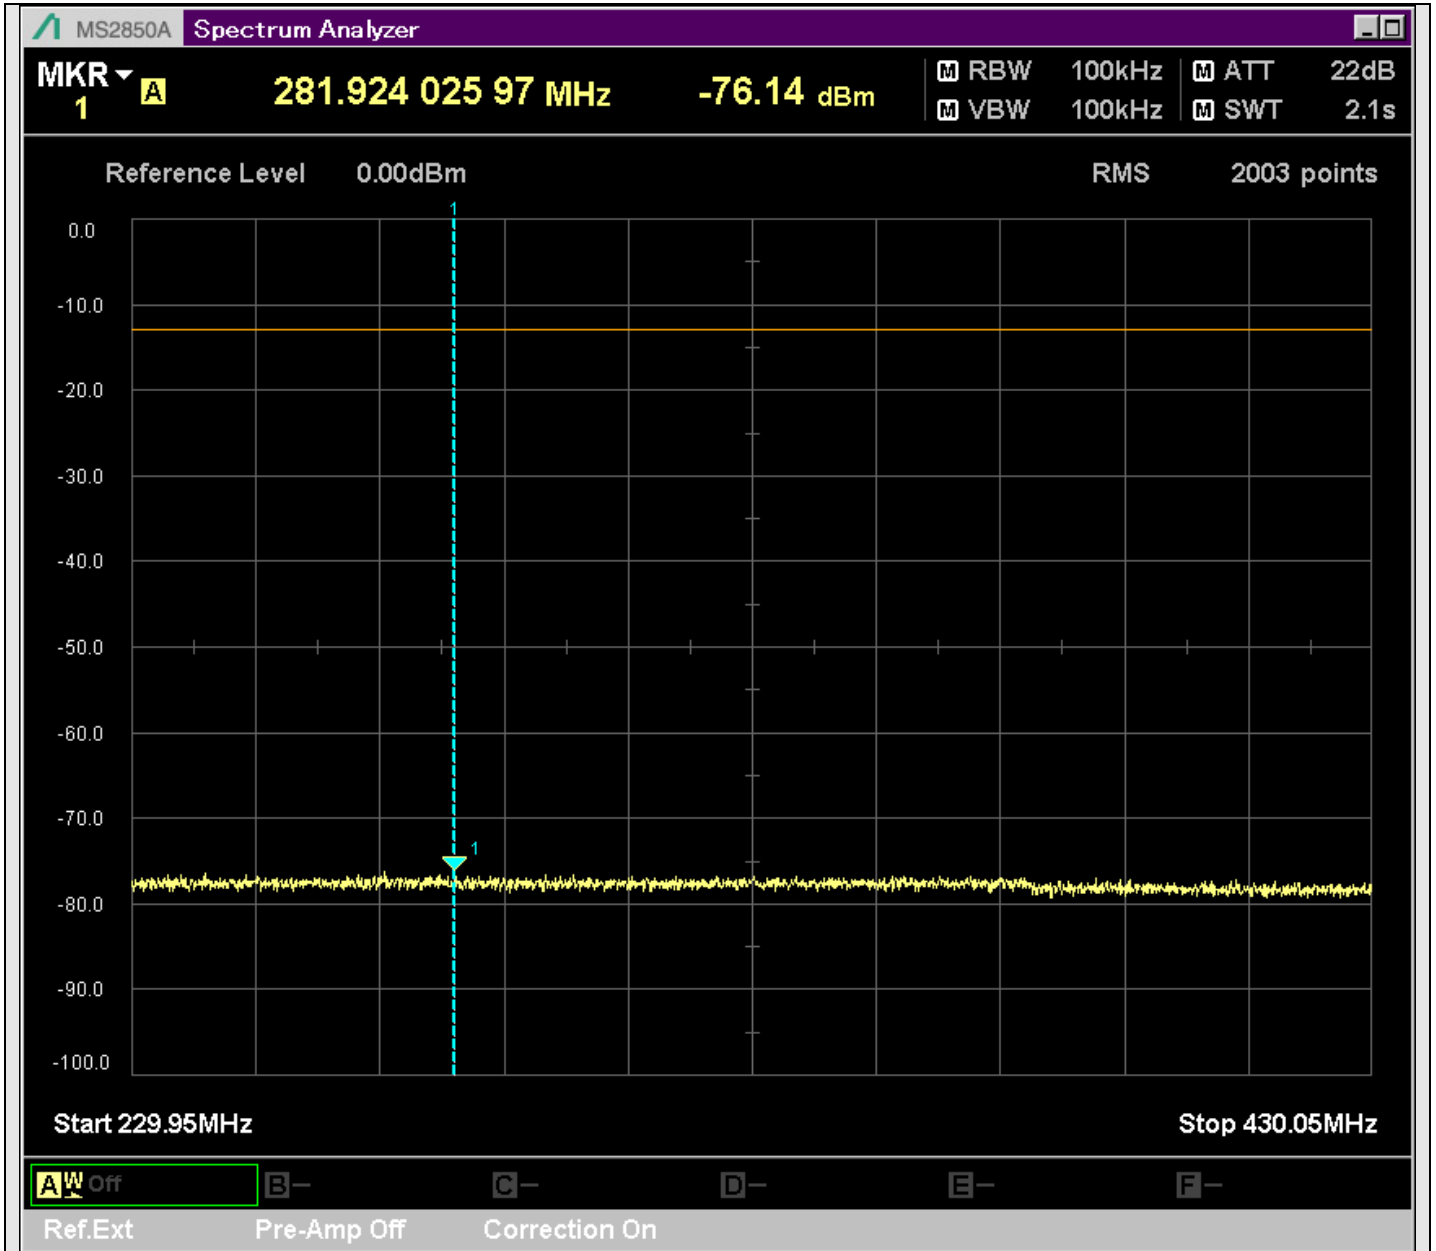

n7_5MHz_15kHz_531000_CP-OFDM
QPSK_Edge_1RB_Left_SA(229.9MHz-430.1MHz_100kHz)@281.924MHz