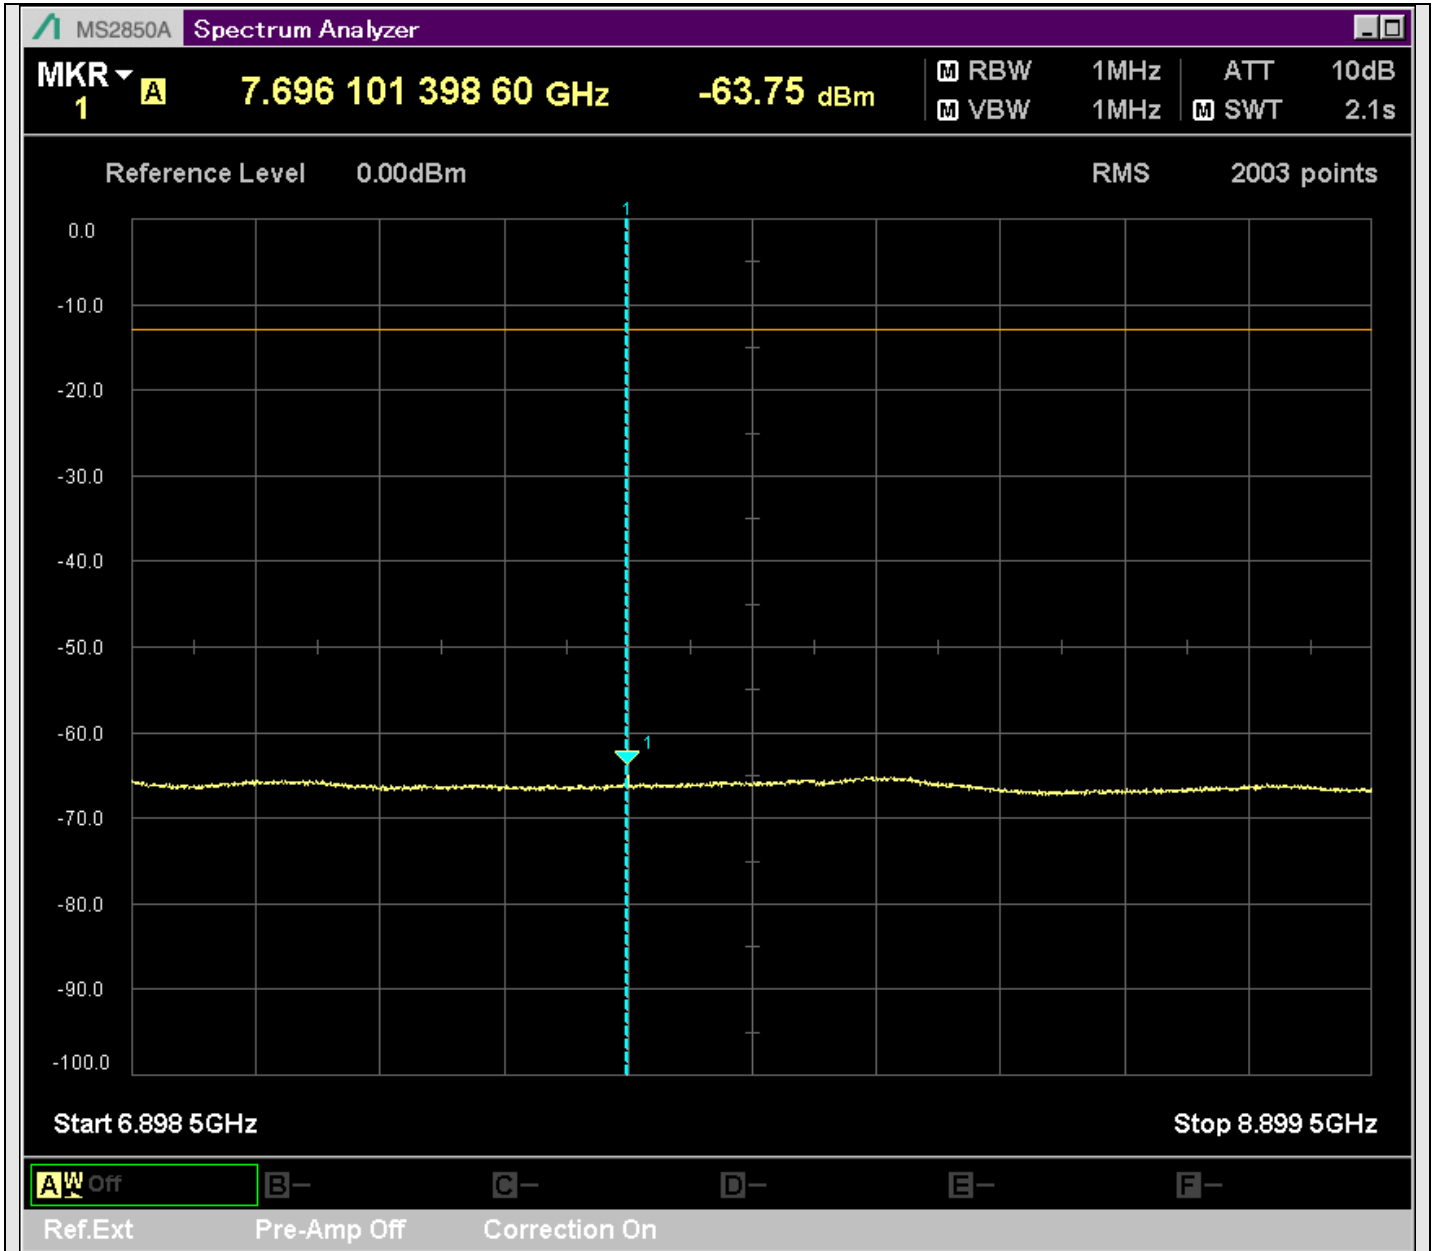

n7_5MHz_15kHz_537500_CP-OFDM
QPSK_Edge_1RB_Left_SA(6898MHz-8900MHz_1MHz)@7696.101MHz