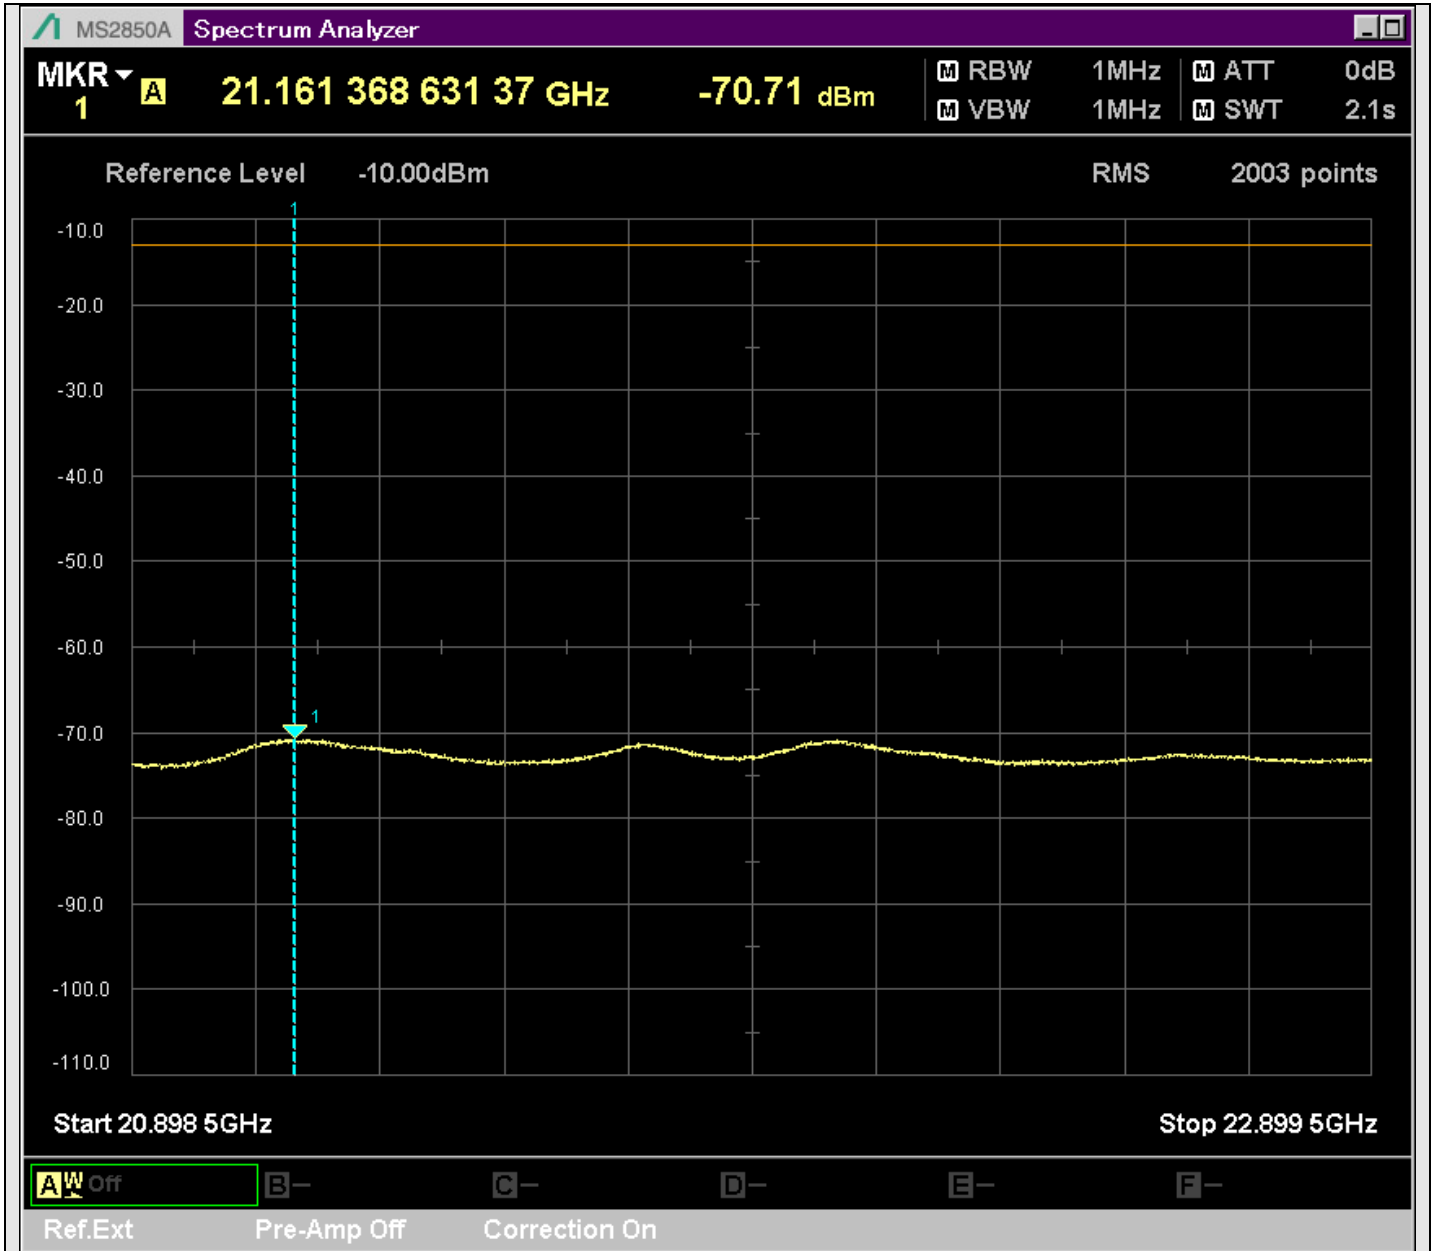

n7_5MHz_15kHz_531000_CP-OFDM
QPSK_Outer_Full_SA(20898MHz-22900MHz_1MHz)@21161.369MHz