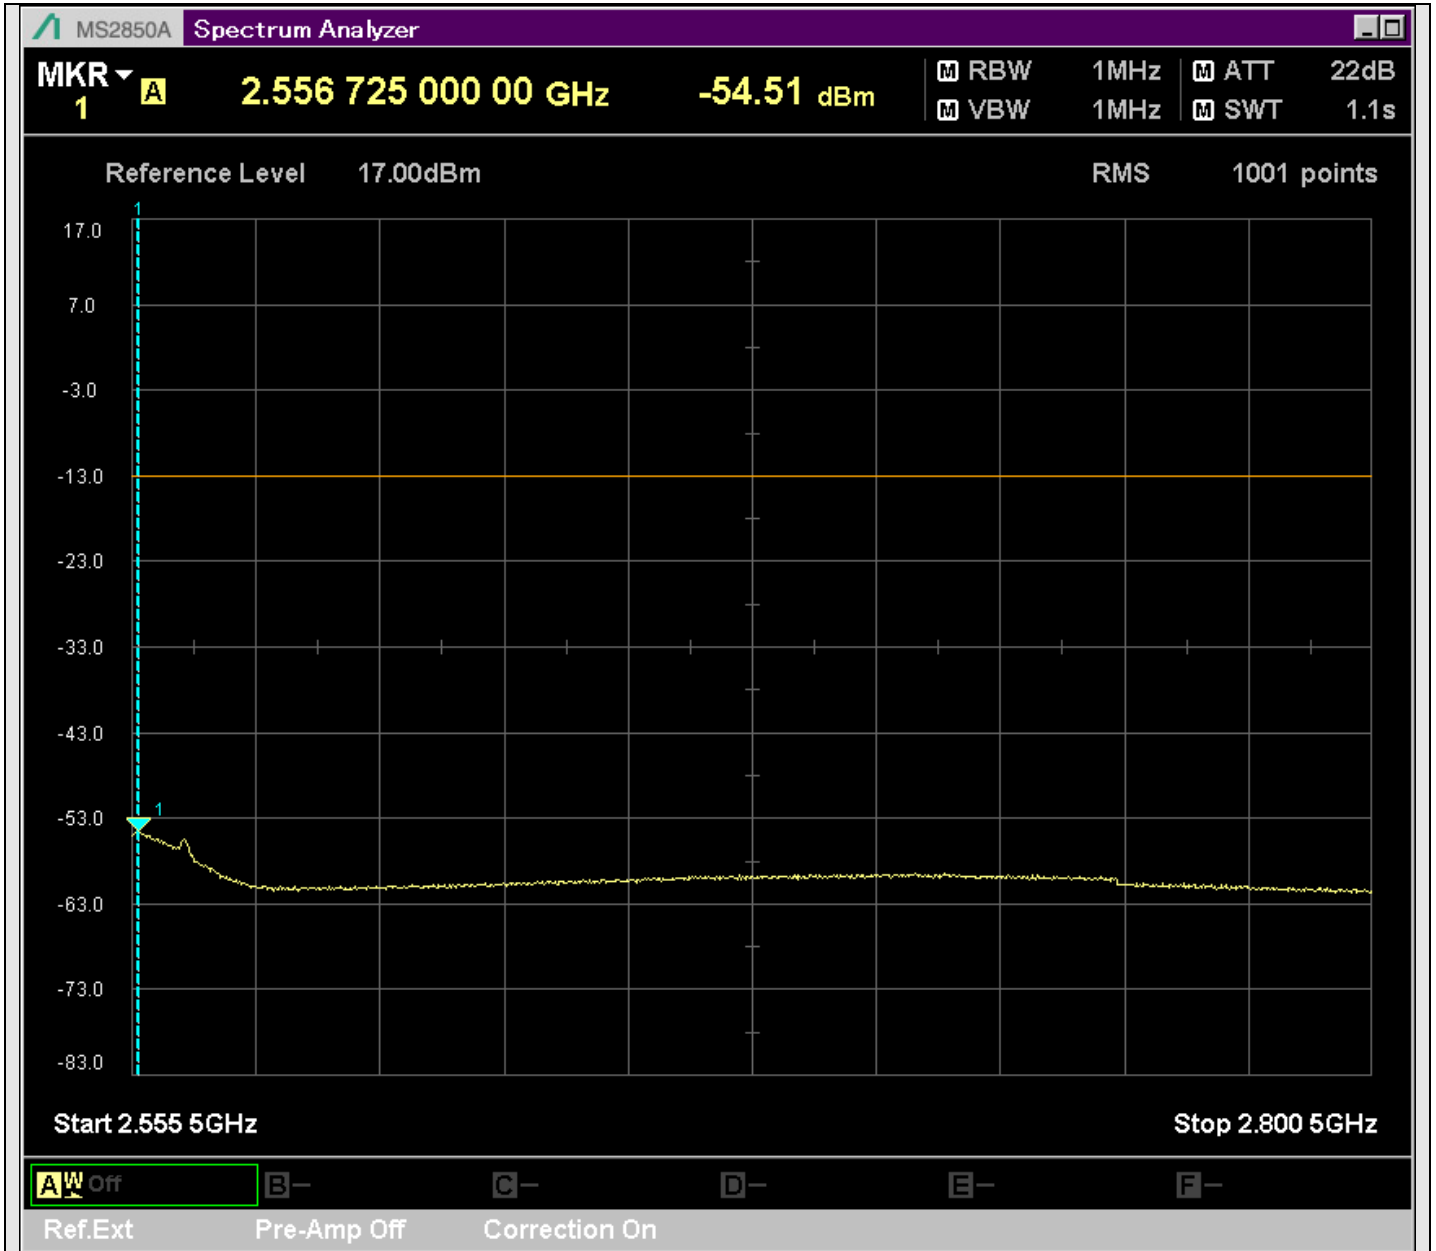

n7_25MHz_15kHz_526500_CP-OFDM
QPSK_Edge_1RB_Left_SA(2555MHz-2801MHz_1MHz)@2556.725MHz