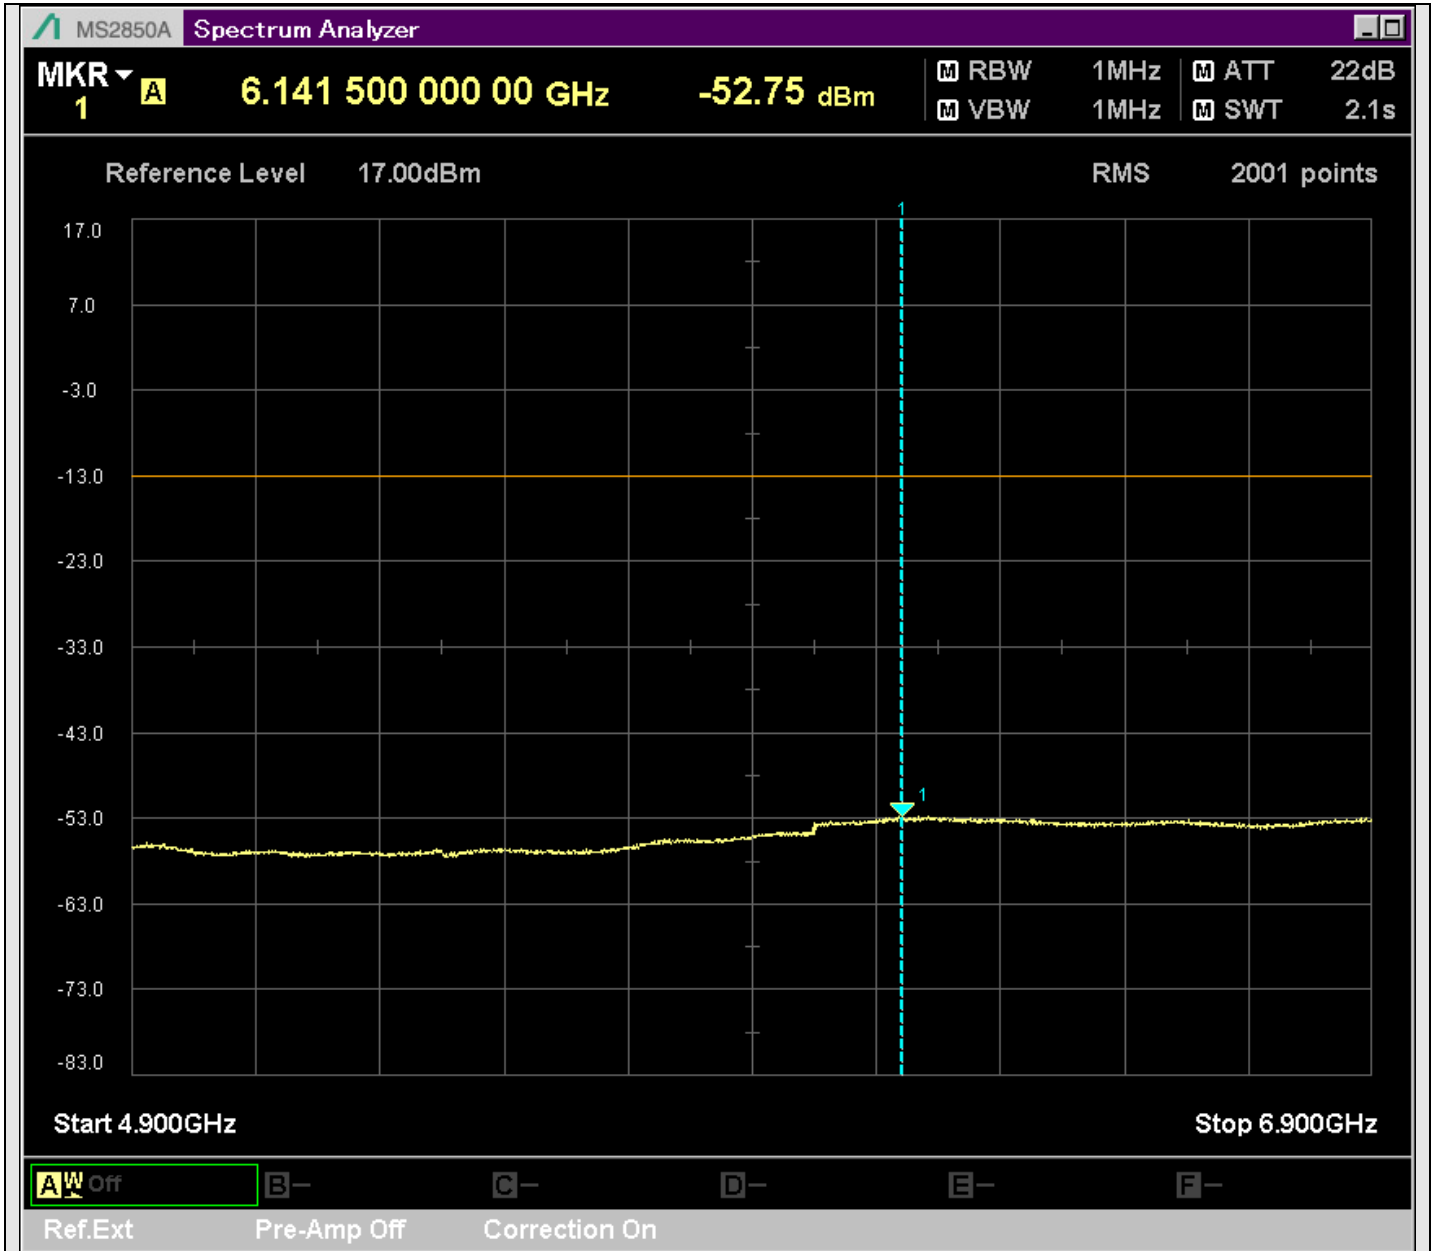

n7_5MHz_15kHz_537500_CP-OFDM
QPSK_Edge_1RB_Left_SA(4899MHz-6900MHz_1MHz)@6141.500MHz