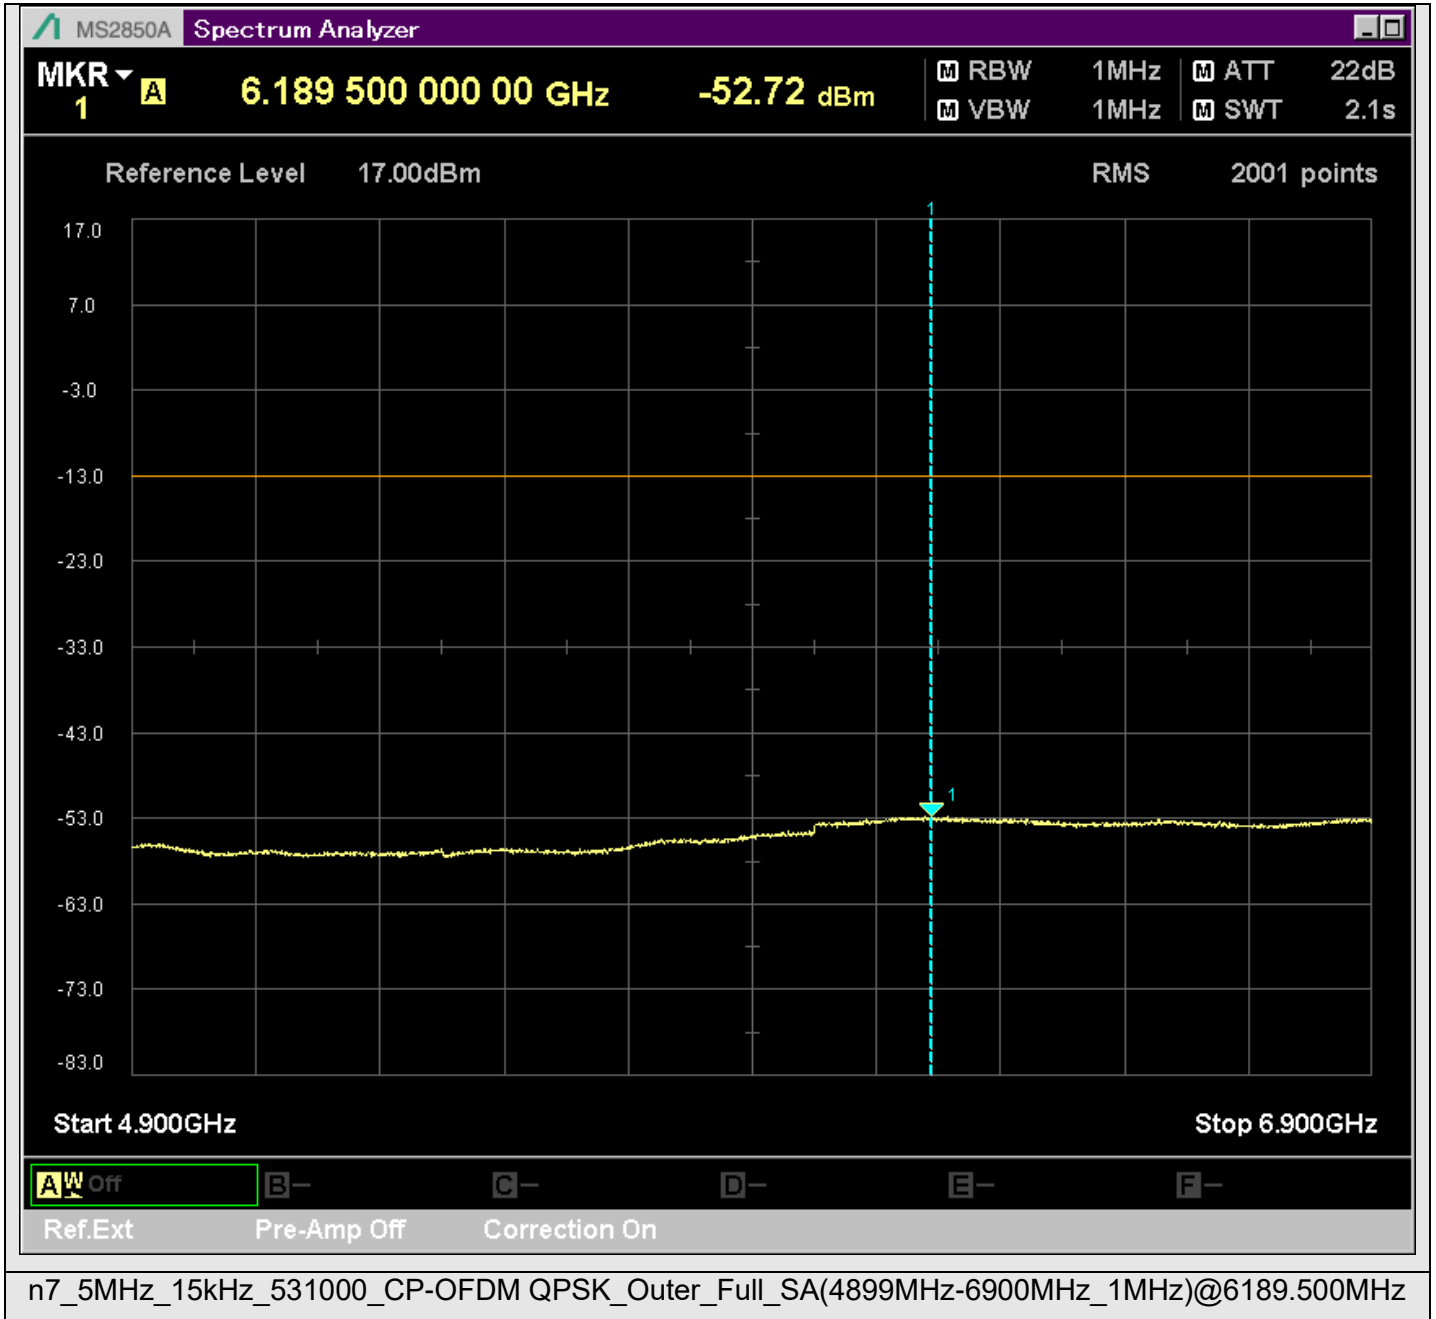

n7\_5MHz\_15kHz\_531000\_CP-OFDM  
QPSK\_Outer\_Full\_SA(1000MHz-2522.5MHz\_1MHz)@2522.000MHz

n7\_5MHz\_15kHz\_531000\_CP-OFDM  
QPSK\_Outer\_Full\_SA(2547.5MHz-2801MHz\_1MHz)@2548.000MHz

n7\_5MHz\_15kHz\_531000\_CP-OFDM  
QPSK\_Outer\_Full\_SA(8898MHz-10900MHz\_1MHz)@10894.502MHz