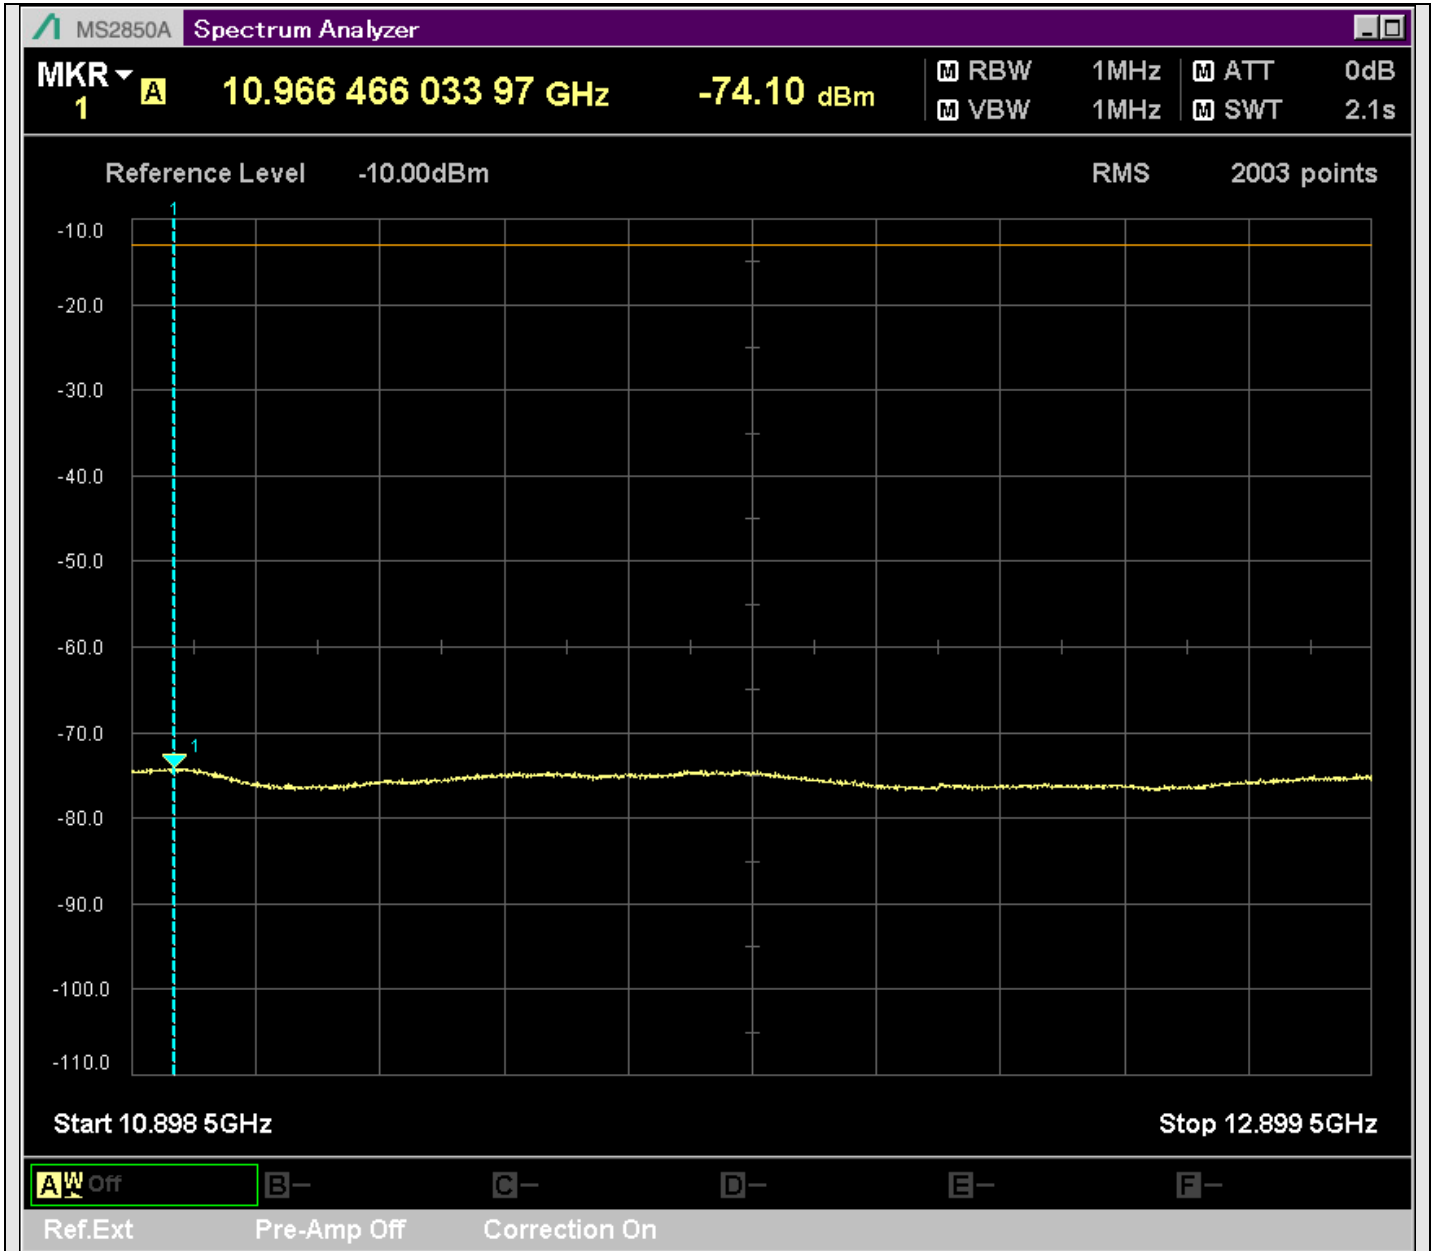

n7_5MHz_15kHz_537500_CP-OFDM
QPSK_Edge_1RB_Left_SA(10898MHz-12900MHz_1MHz)@10966.466MHz