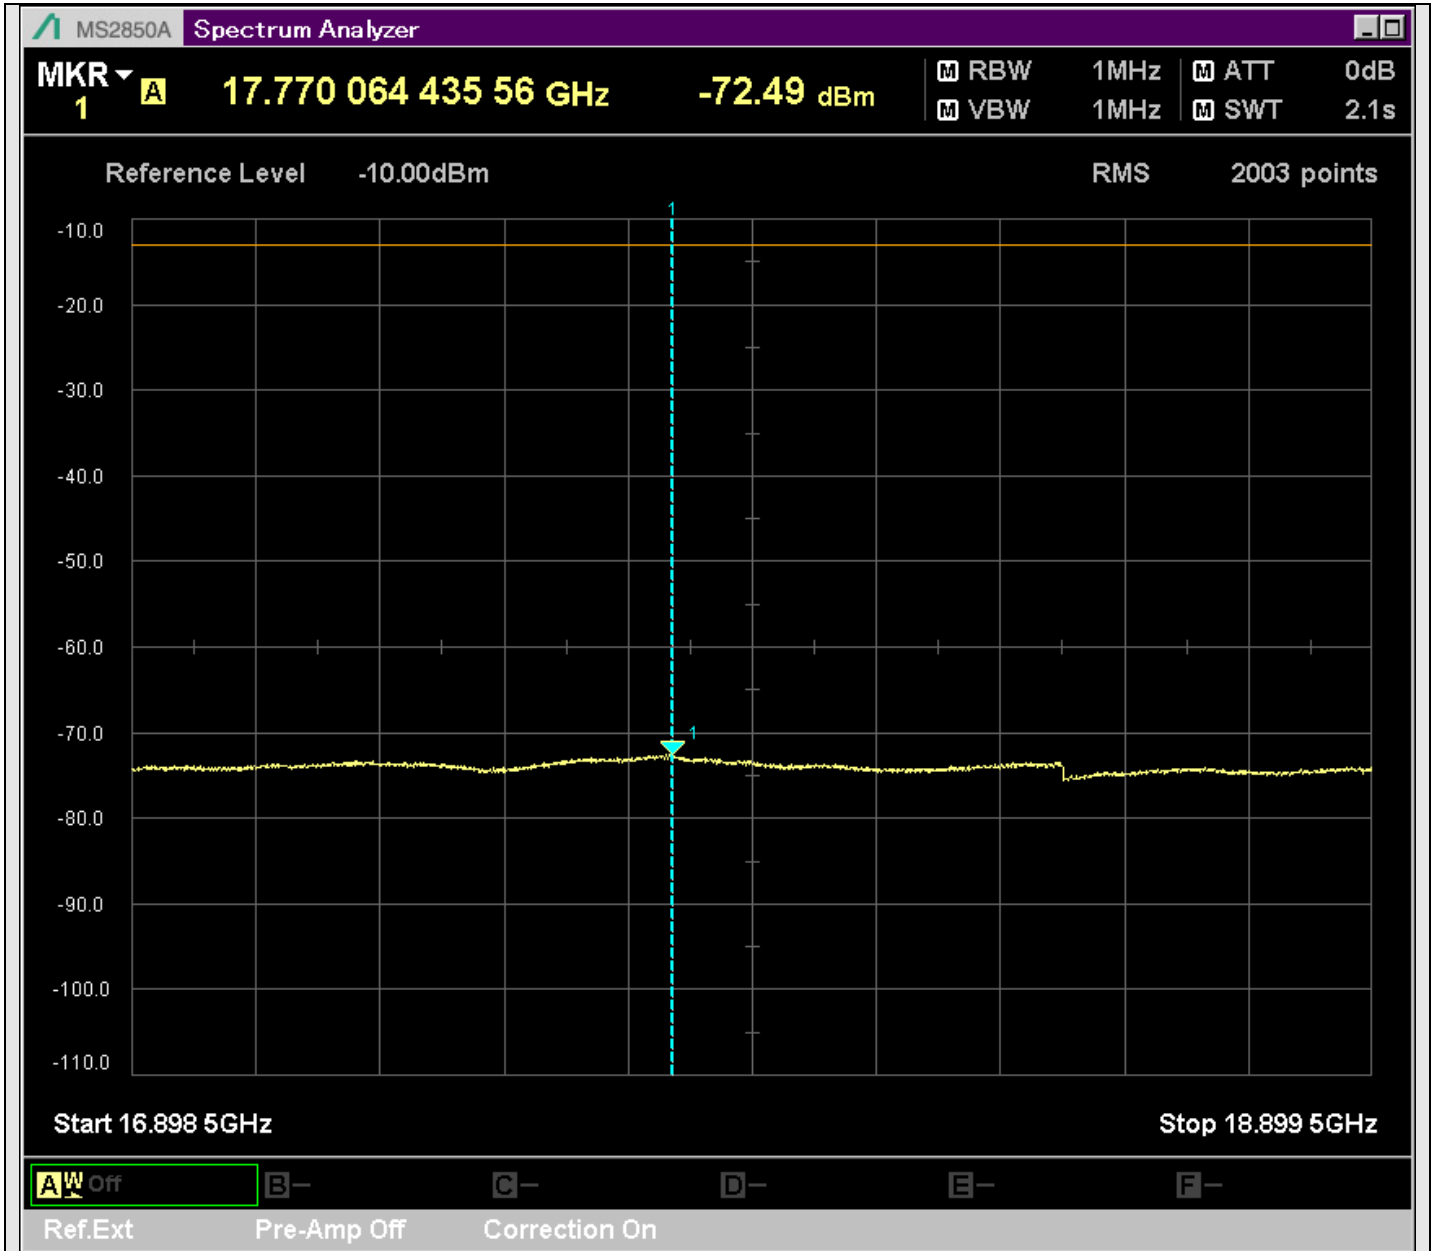

n7\_5MHz\_15kHz\_537500\_CP-OFDM  
QPSK\_Edge\_1RB\_Right\_SA(10898MHz-12900MHz\_1MHz)@10948.475MHz

n7\_5MHz\_15kHz\_537500\_CP-OFDM  
QPSK\_Edge\_1RB\_Right\_SA(12898MHz-14900MHz\_1MHz)@13752.073MHz

n7\_5MHz\_15kHz\_537500\_CP-OFDM  
QPSK\_Edge\_1RB\_Right\_SA(14898MHz-16900MHz\_1MHz)@15273.313MHz