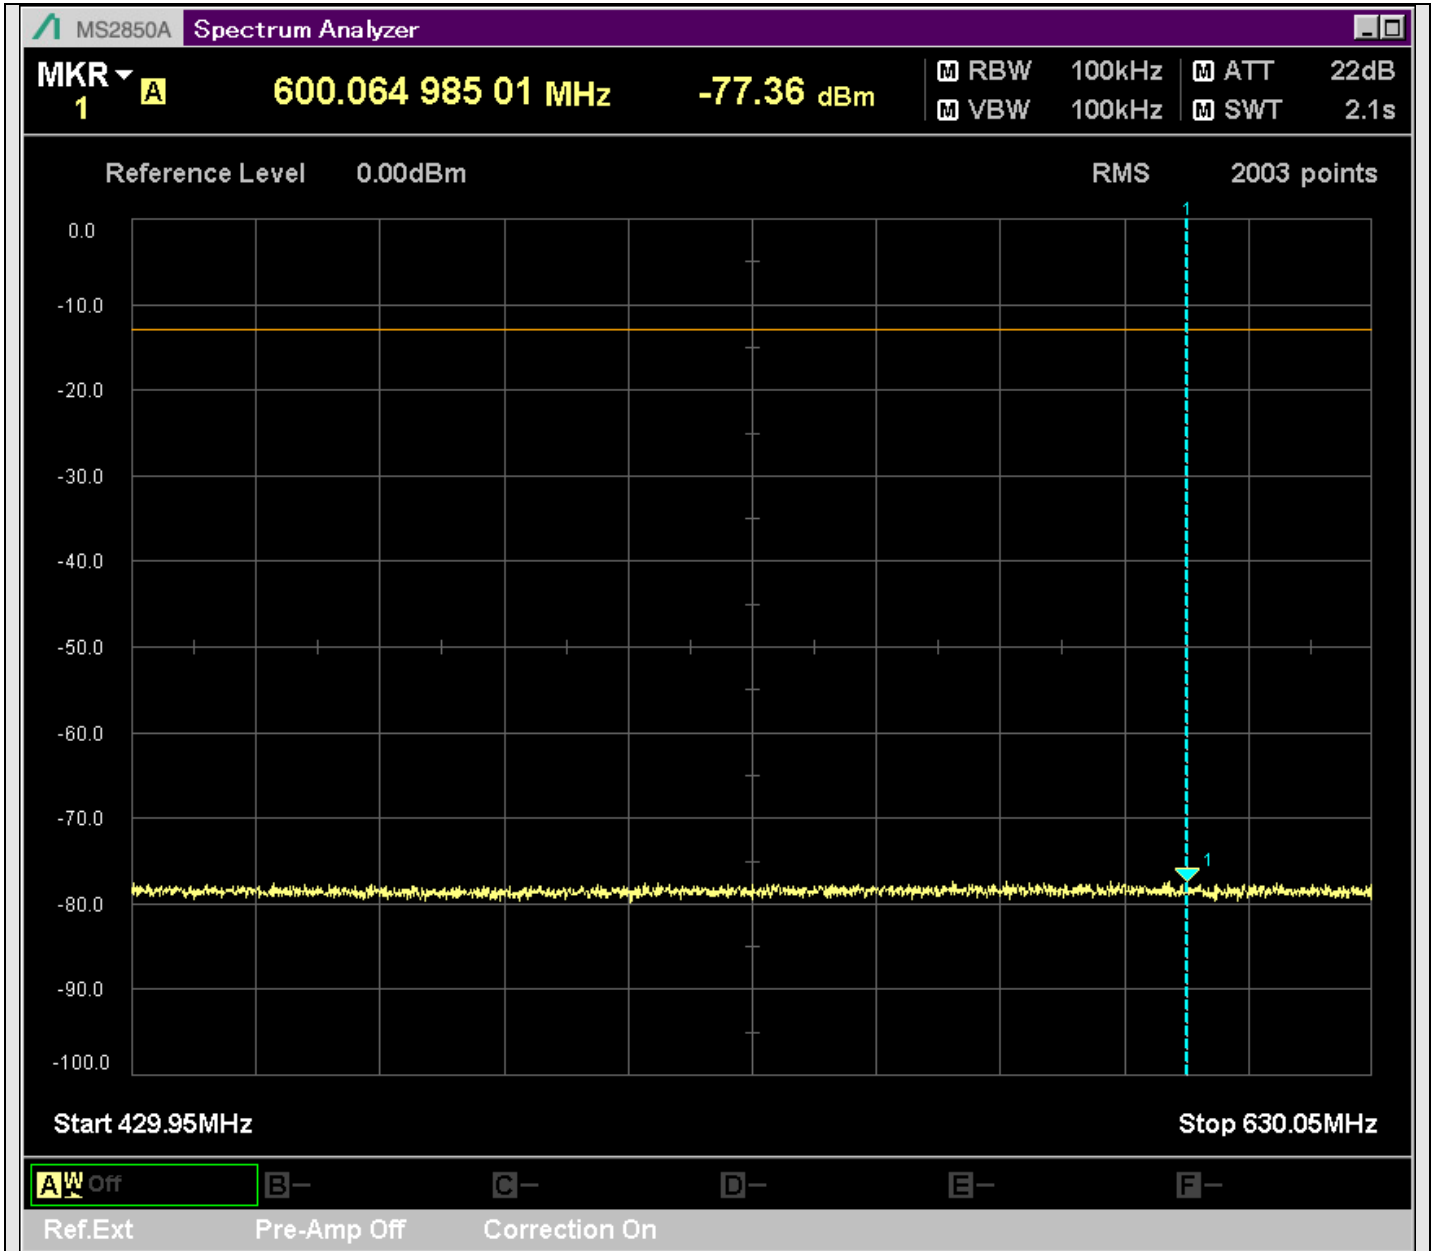

n7_25MHz_15kHz_526500_CP-OFDM
QPSK_Edge_1RB_Left_SA(429.9MHz-630.1MHz_100kHz)@600.065MHz