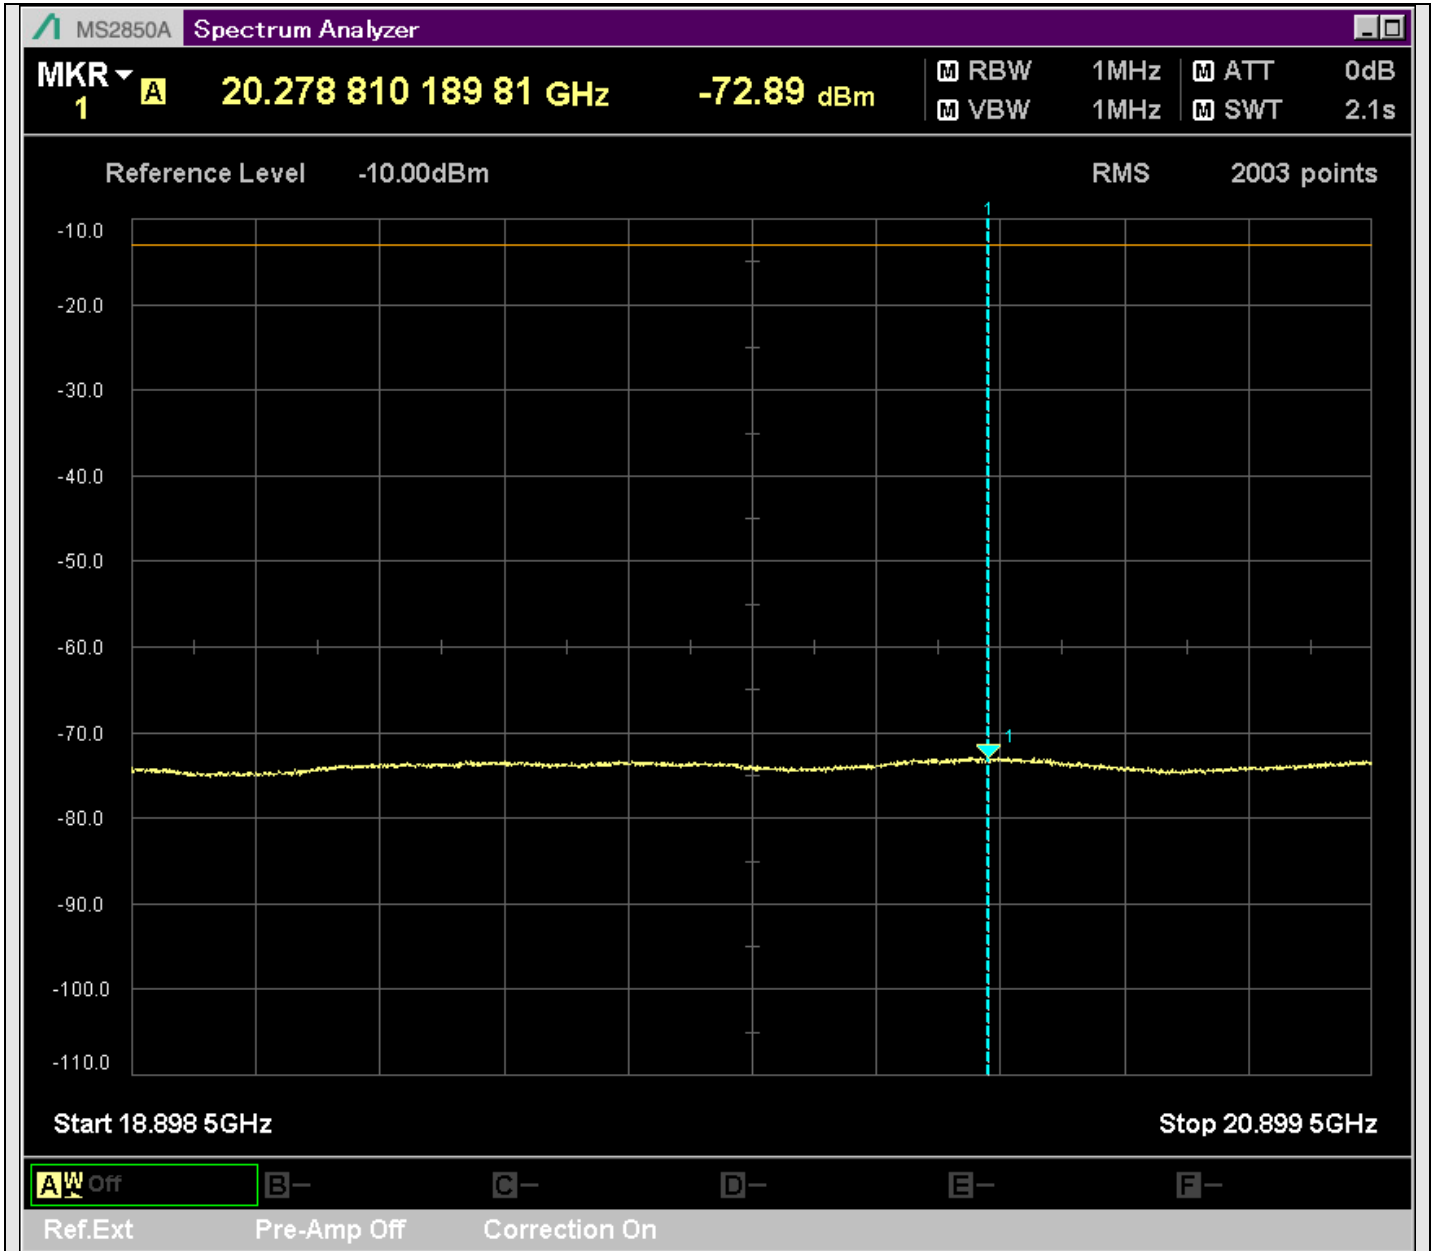

n7_5MHz_15kHz_537500_CP-OFDM
QPSK_Edge_1RB_Left_SA(18898MHz-20900MHz_1MHz)@20278.810MHz