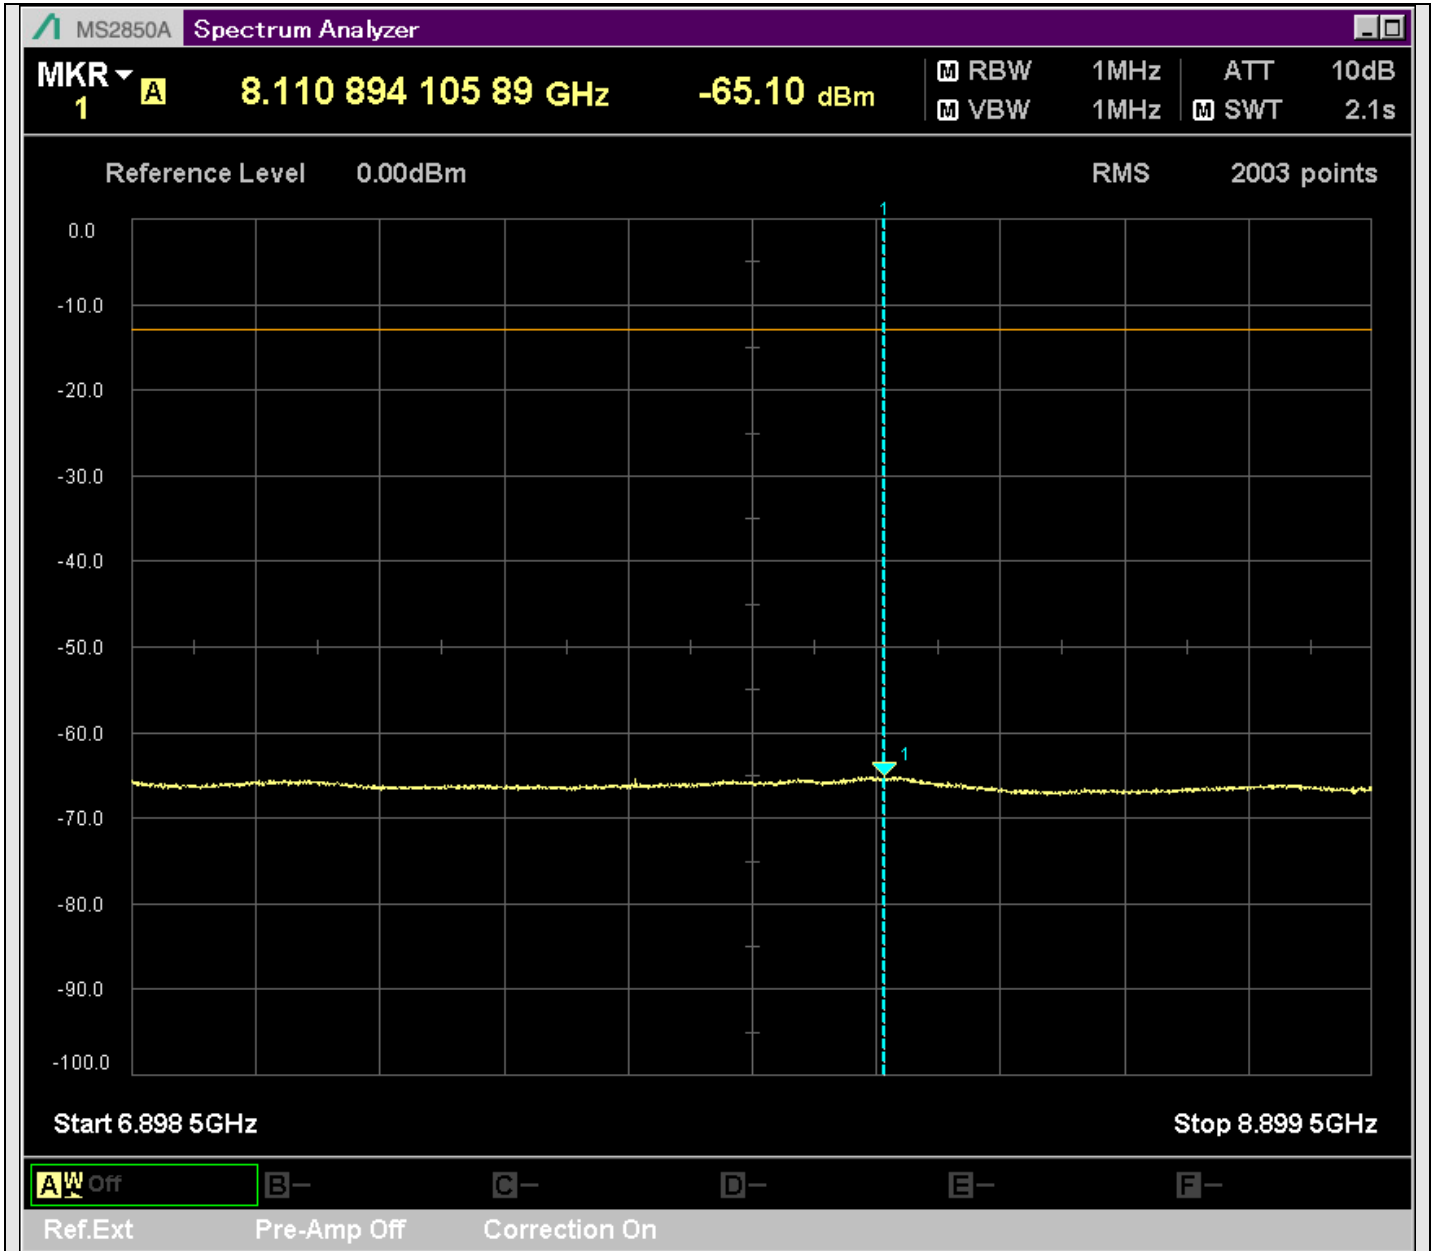

n7_5MHz_15kHz_537500_CP-OFDM
QPSK_Edge_1RB_Right_SA(6898MHz-8900MHz_1MHz)@8110.894MHz