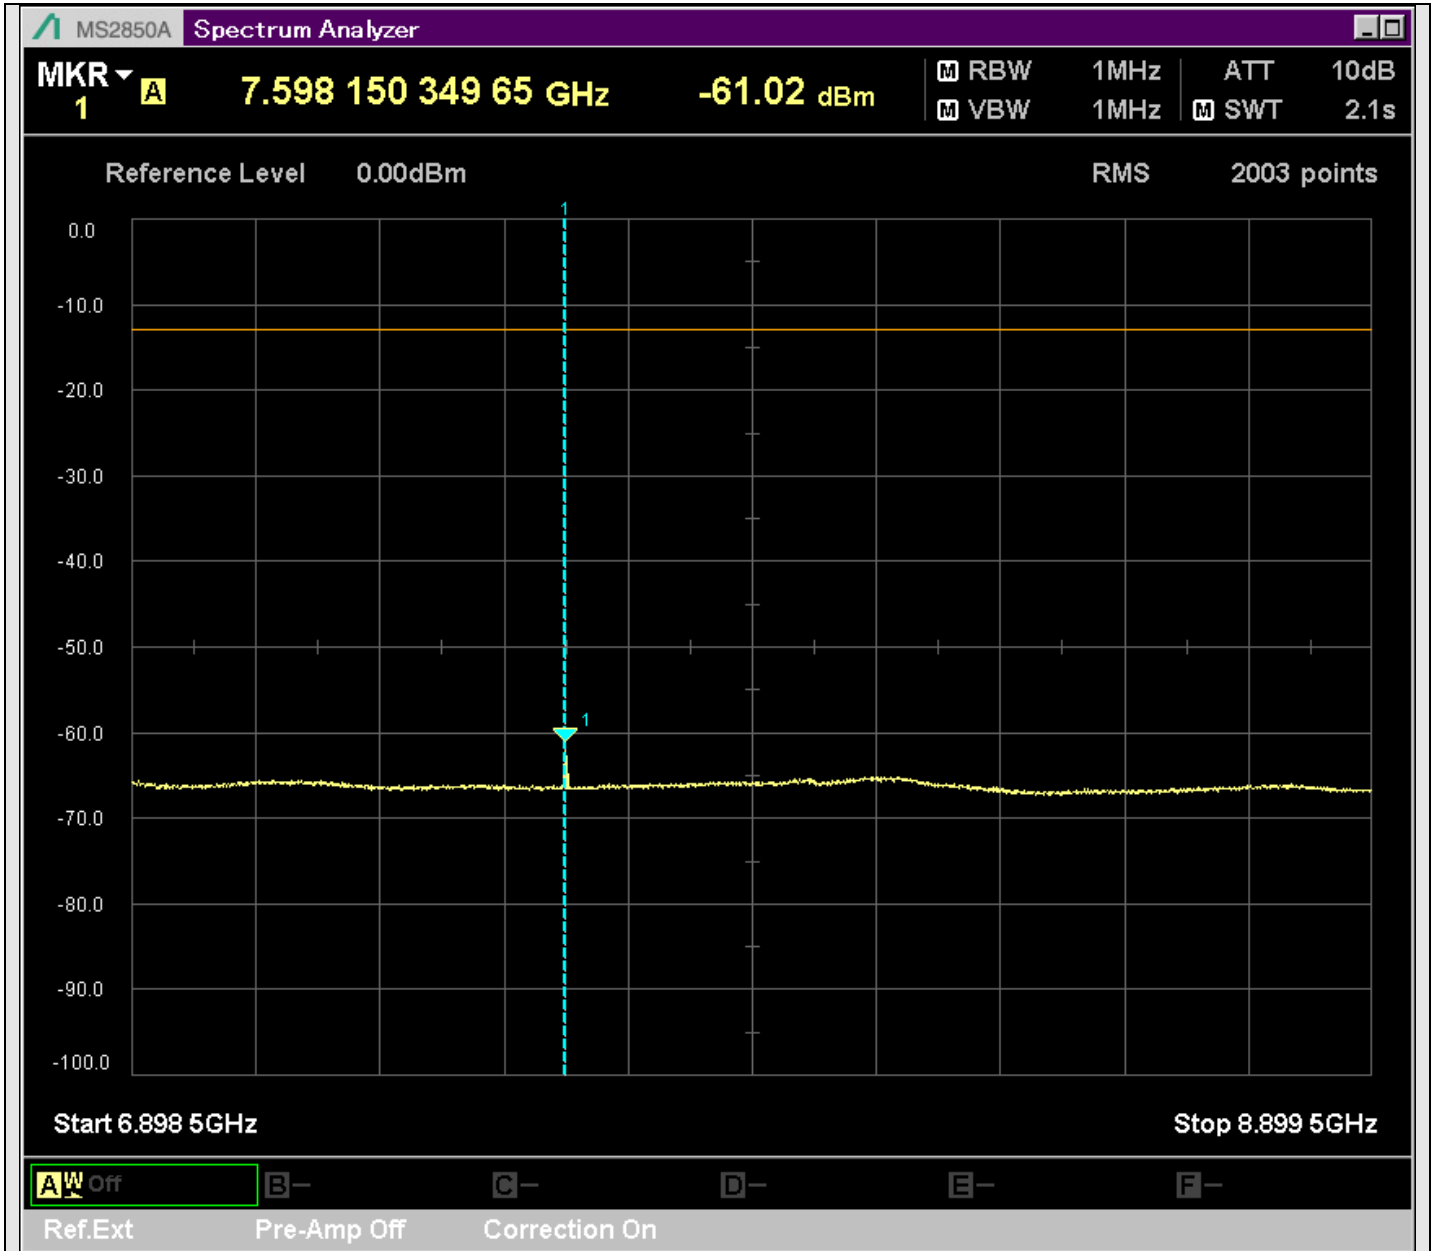

n7_5MHz_15kHz_531000_CP-OFDM
QPSK_Edge_1RB_Left_SA(6898MHz-8900MHz_1MHz)@7598.150MHz