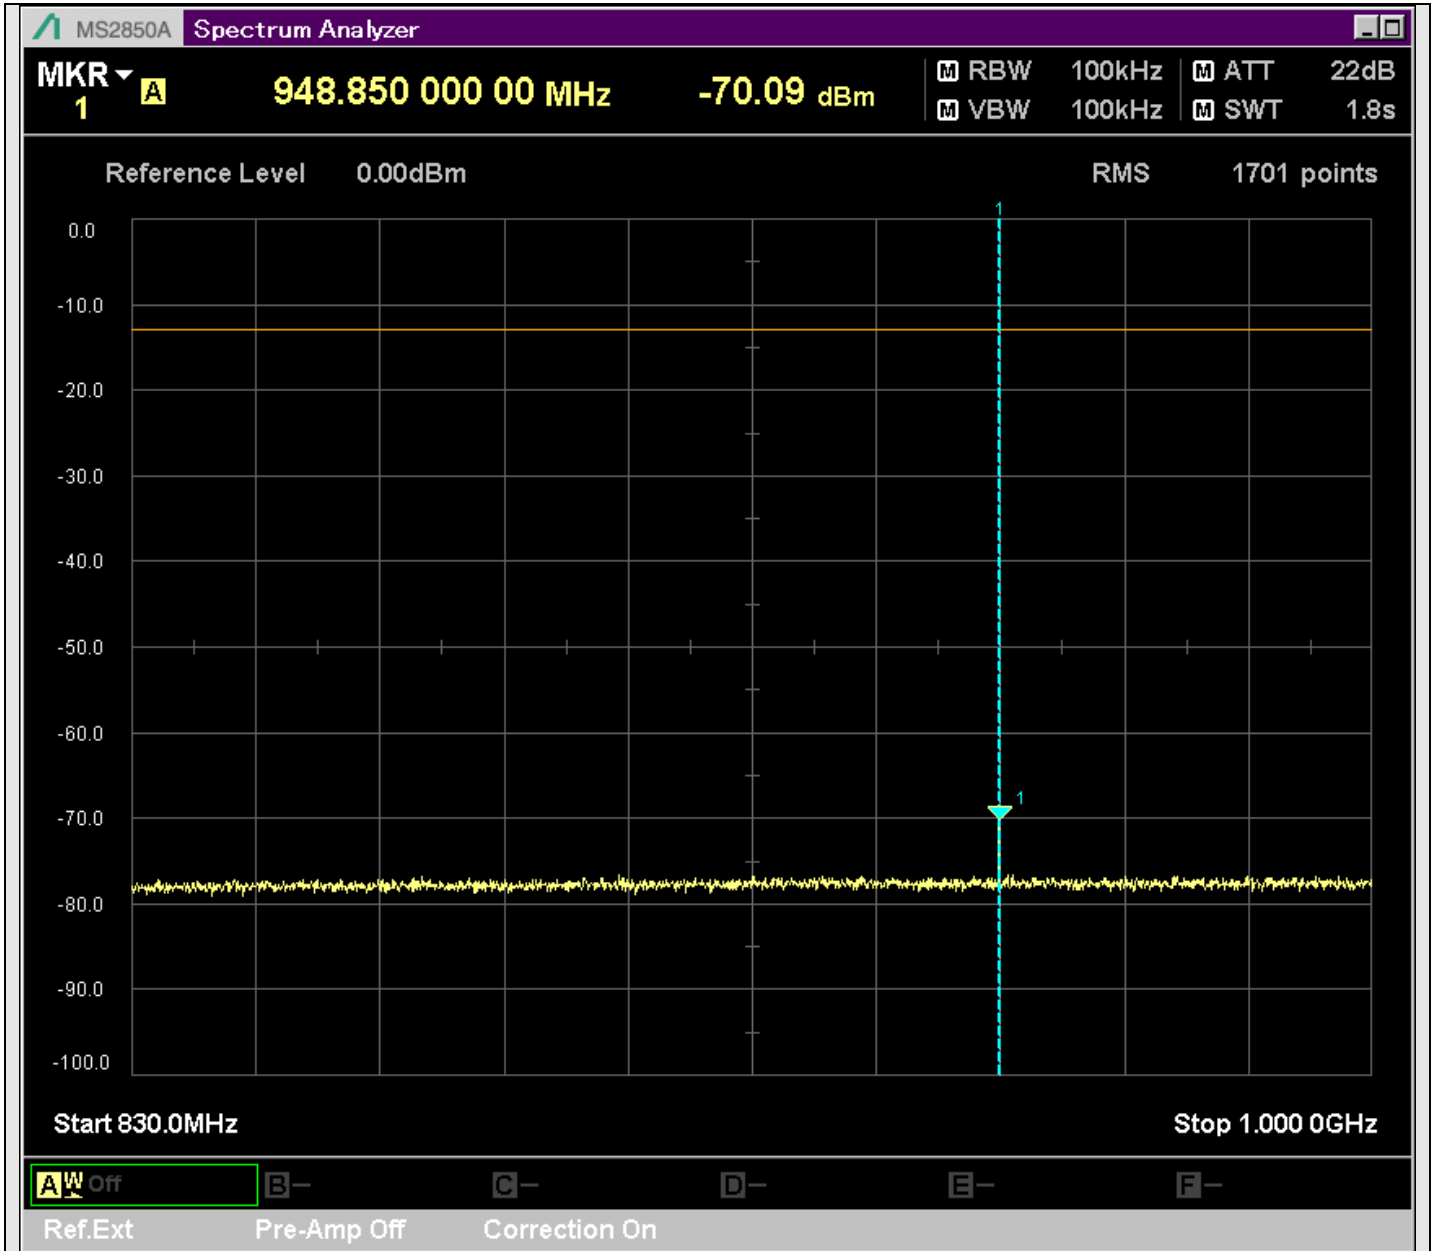

n7_25MHz_15kHz_526500_CP-OFDM
QPSK_Edge_1RB_Right_SA(829.9MHz-1000MHz_100kHz)_@948.850MHz