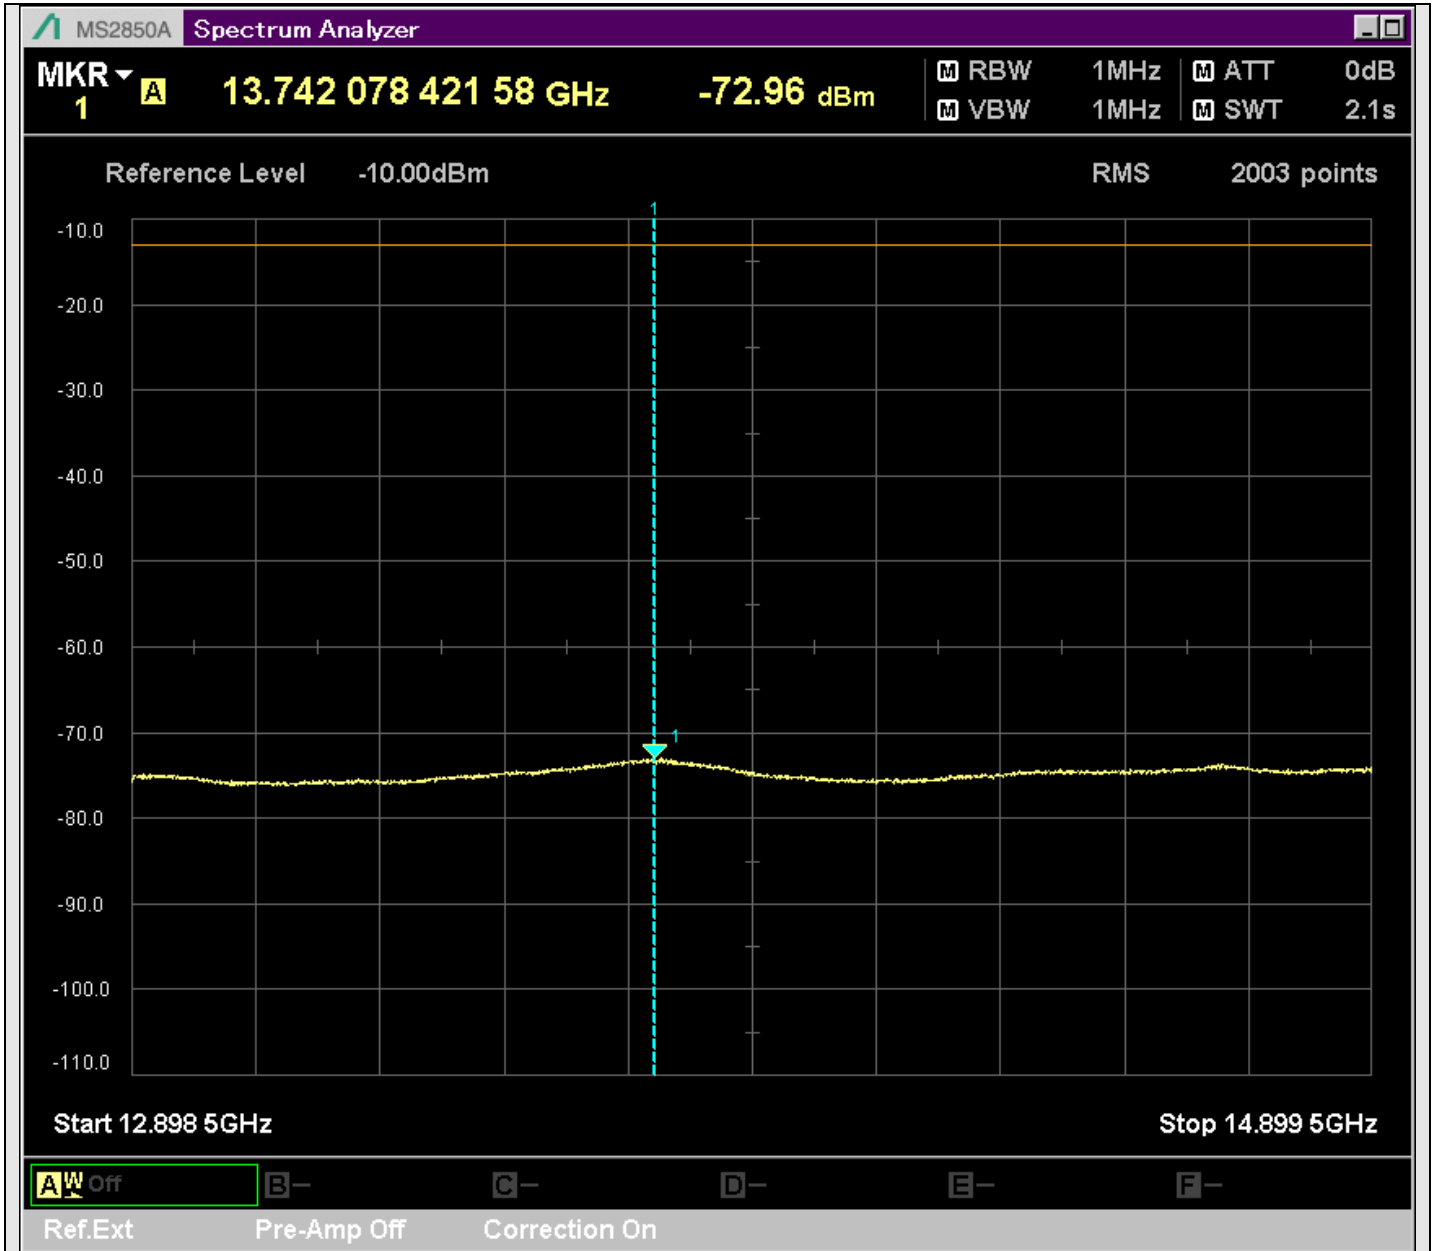

n7_25MHz_15kHz_526500_CP-OFDM
QPSK_Edge_1RB_Left_SA(12898MHz-14900MHz_1MHz)@13742.078MHz