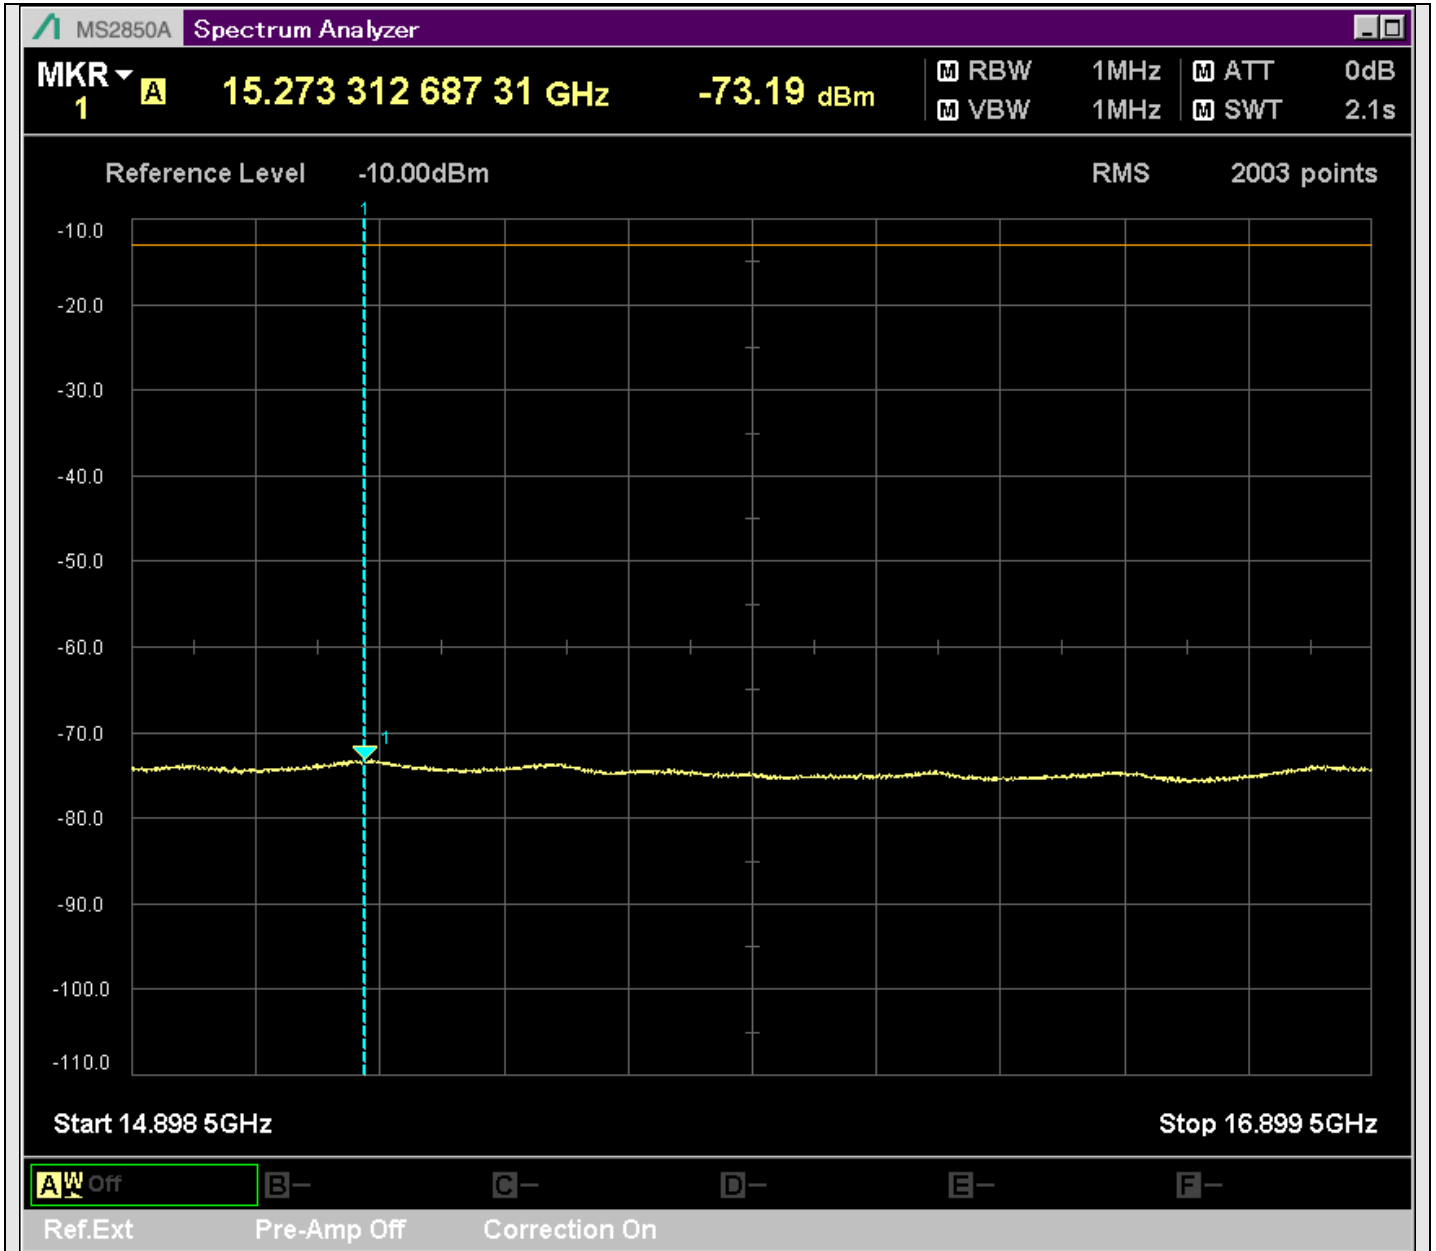

n7_5MHz_15kHz_537500_CP-OFDM
QPSK_Edge_1RB_Right_SA(14898MHz-16900MHz_1MHz)@15273.313MHz