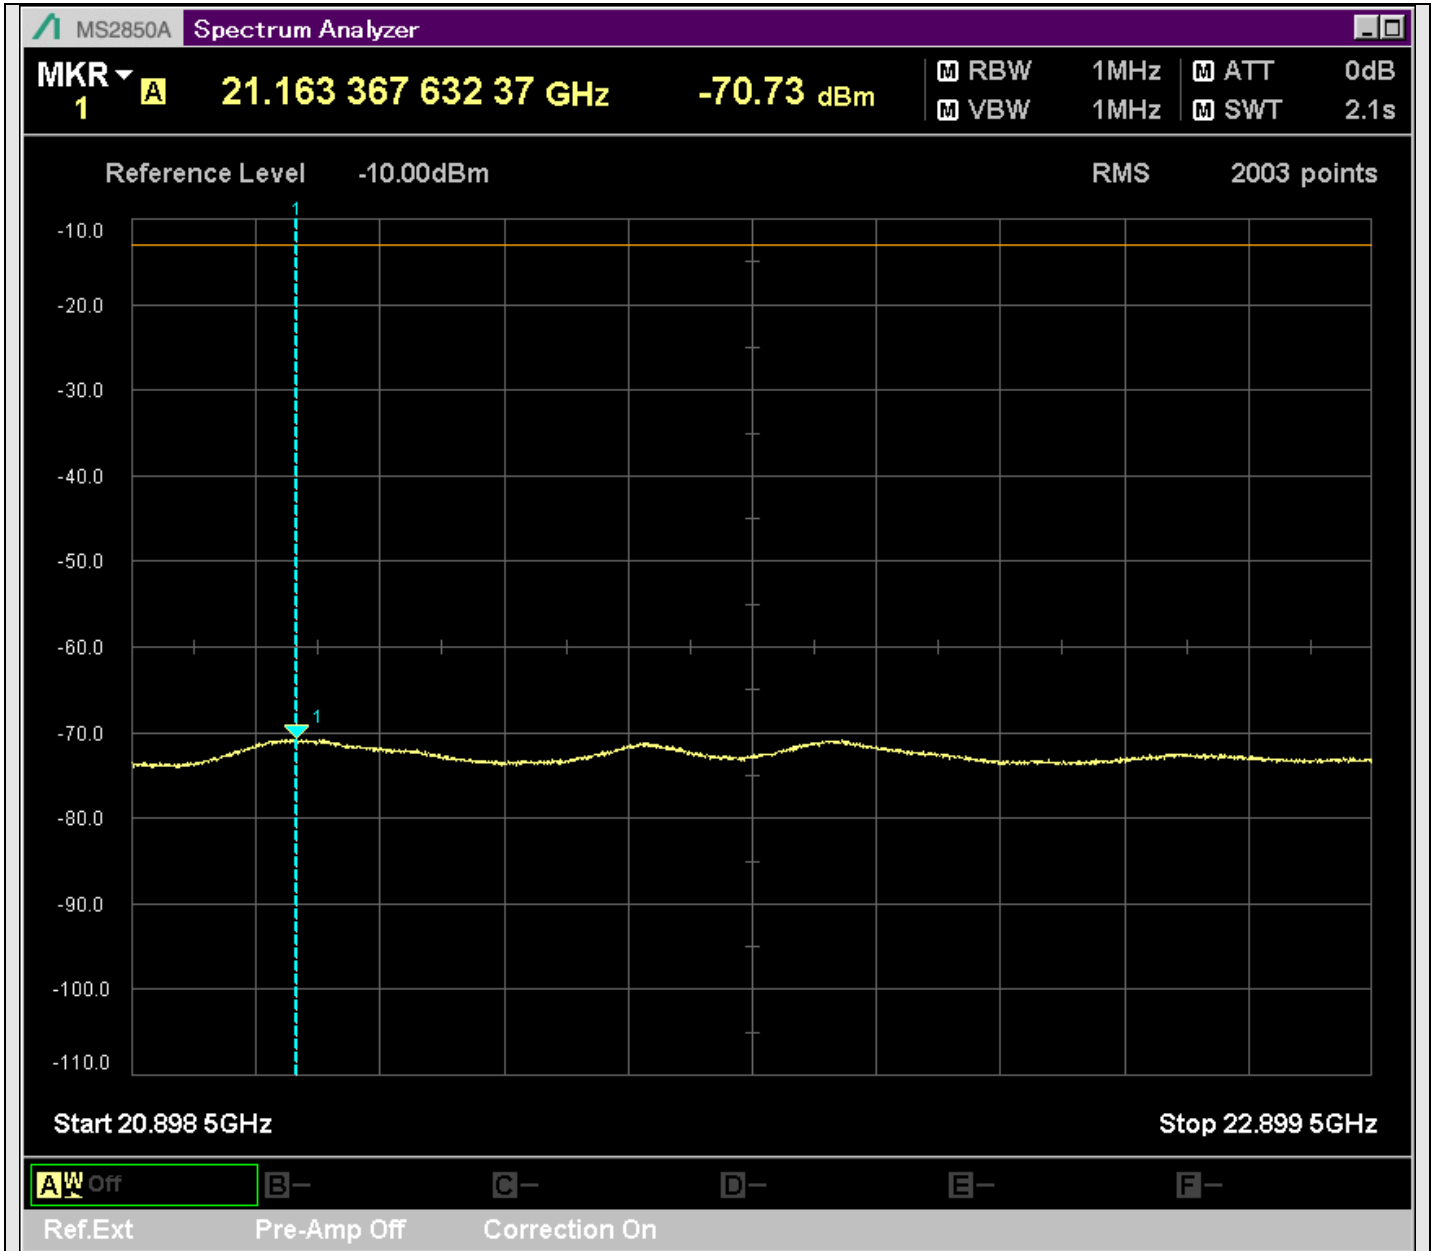

n7_25MHz_15kHz_526500_CP-OFDM
QPSK_Edge_1RB_Left_SA(20898MHz-22900MHz_1MHz)@21163.368MHz