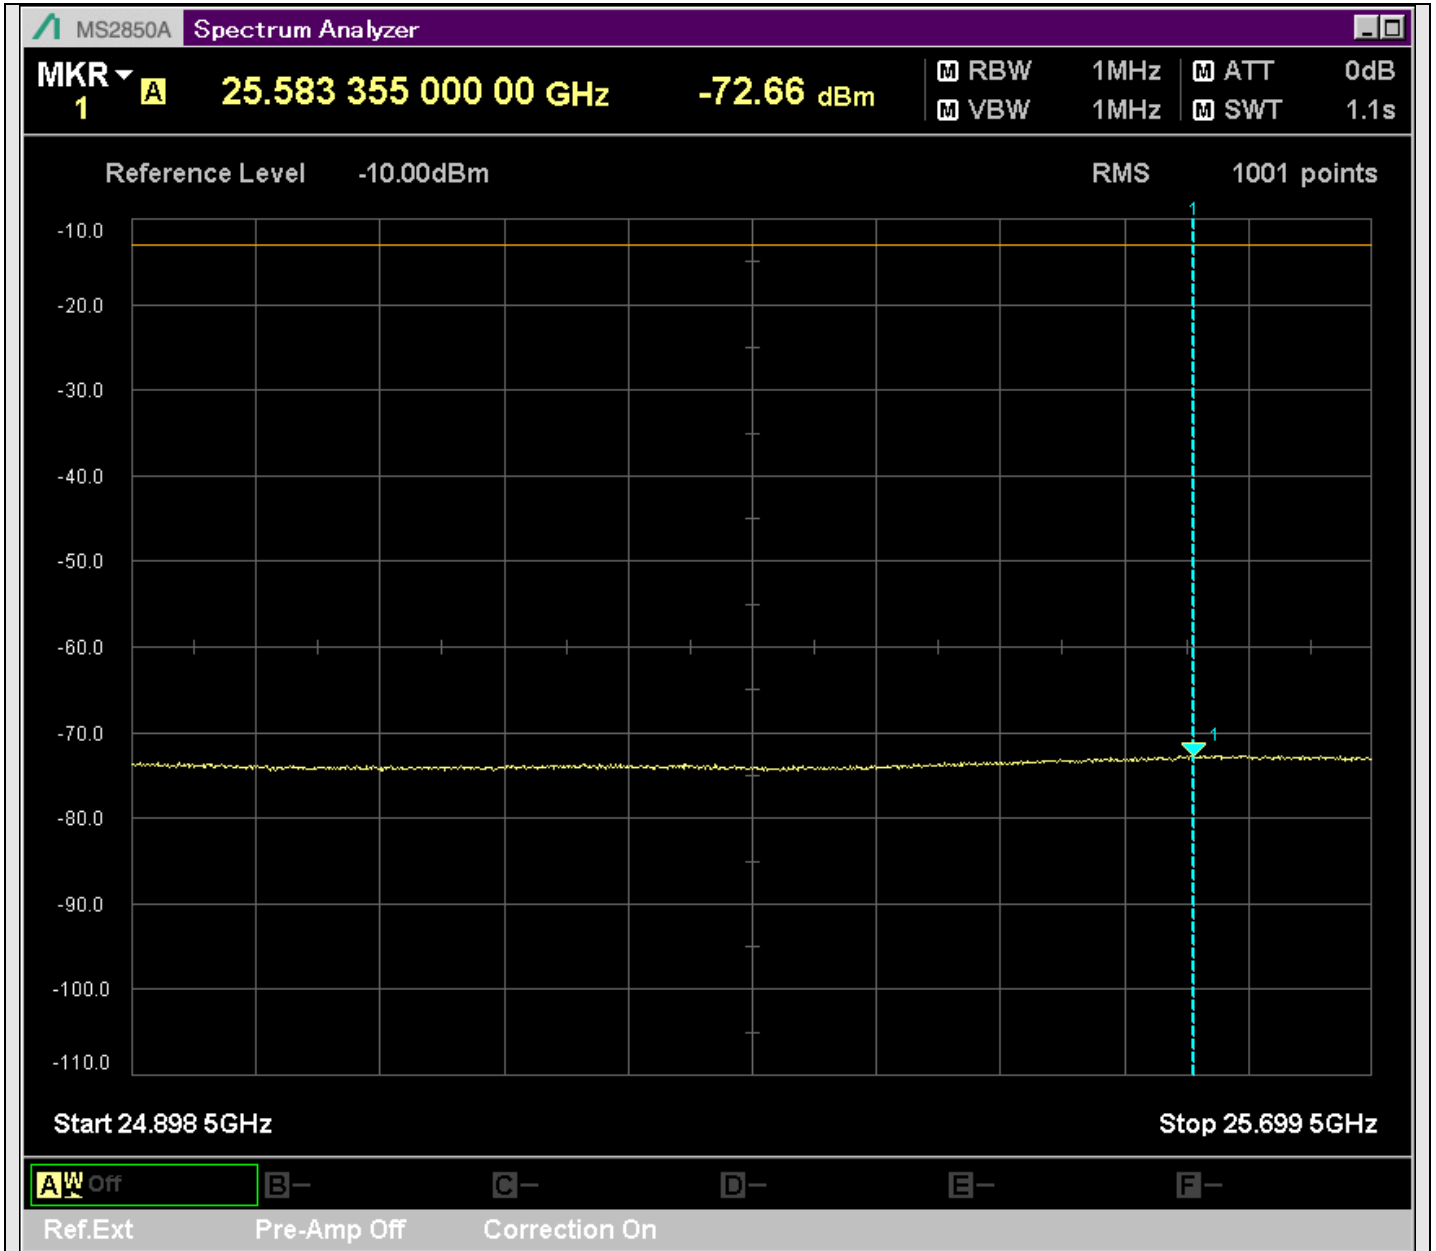

n7_5MHz_15kHz_531000_CP-OFDM
QPSK_Outer_Full_SA(24898MHz-25700MHz_1MHz)@25583.355MHz