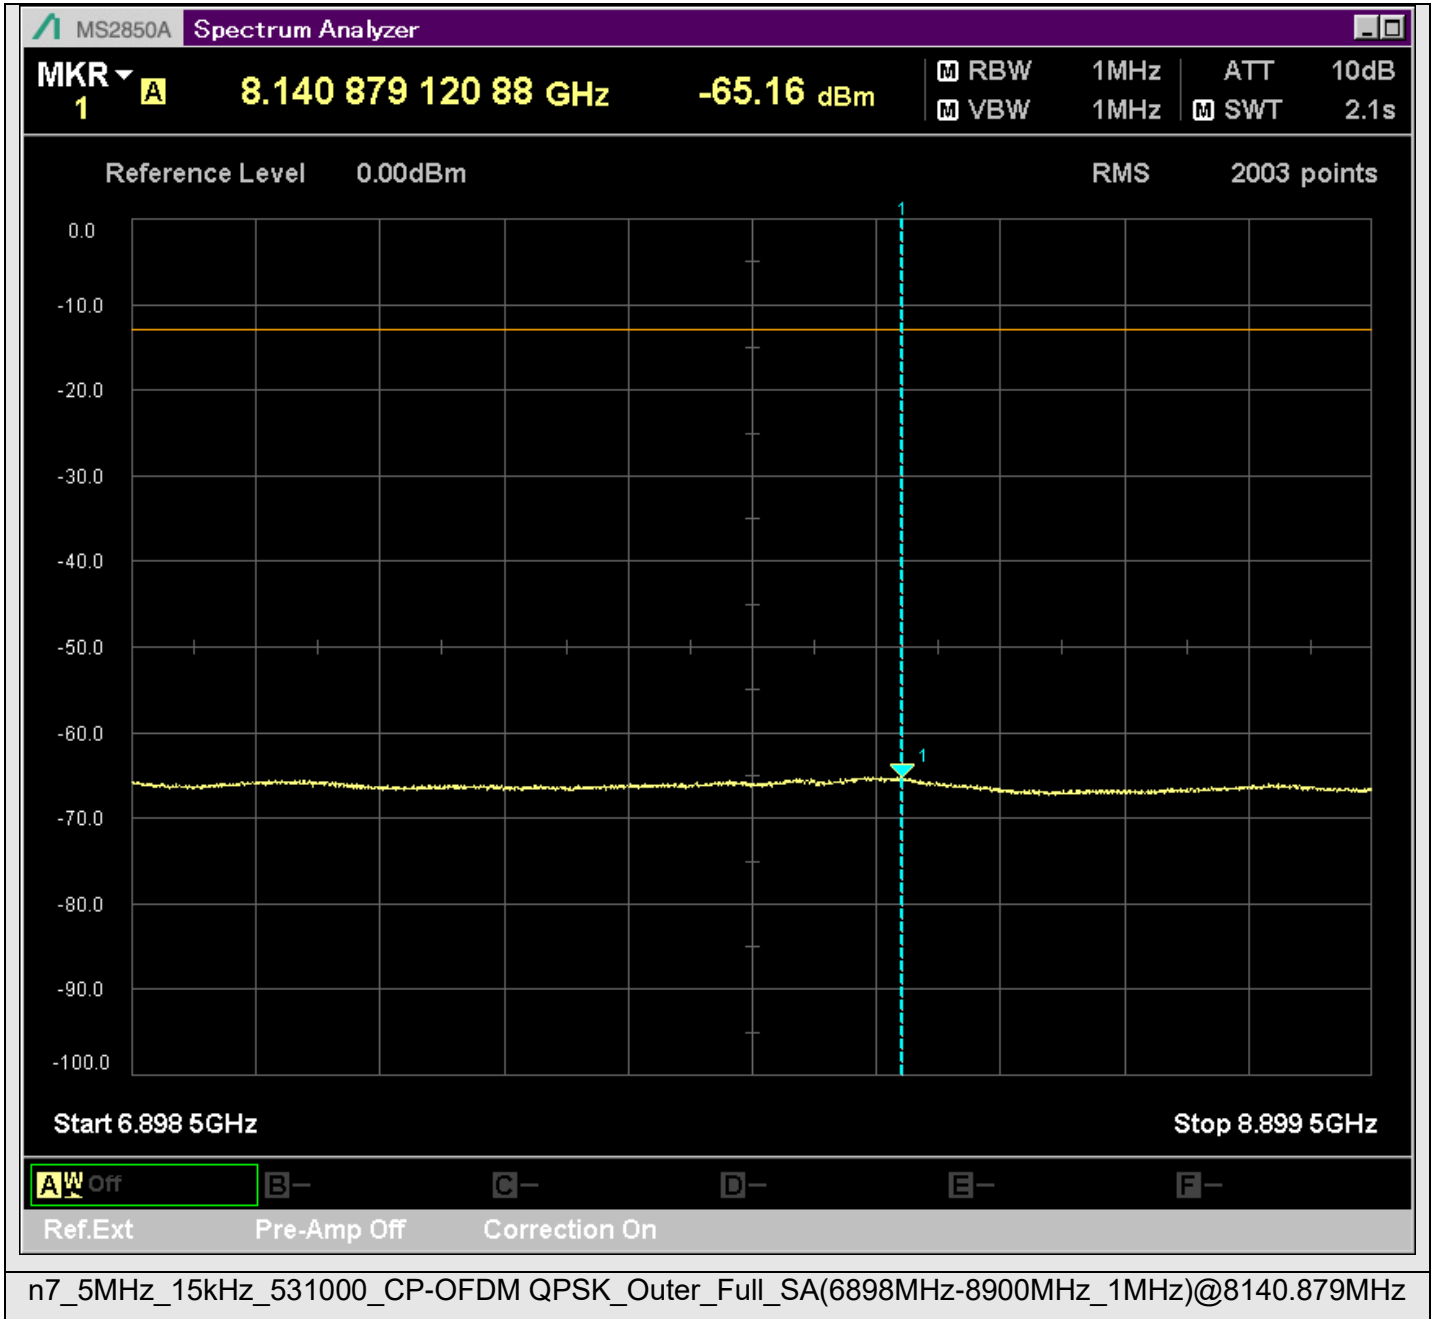

n7\_5MHz\_15kHz\_531000\_CP-OFDM  
QPSK\_Outer\_Full\_SA(1000MHz-2522.5MHz\_1MHz)@2522.000MHz

n7\_5MHz\_15kHz\_531000\_CP-OFDM  
QPSK\_Outer\_Full\_SA(2547.5MHz-2801MHz\_1MHz)@2548.000MHz

n7\_5MHz\_15kHz\_531000\_CP-OFDM  
QPSK\_Outer\_Full\_SA(8898MHz-10900MHz\_1MHz)@10894.502MHz