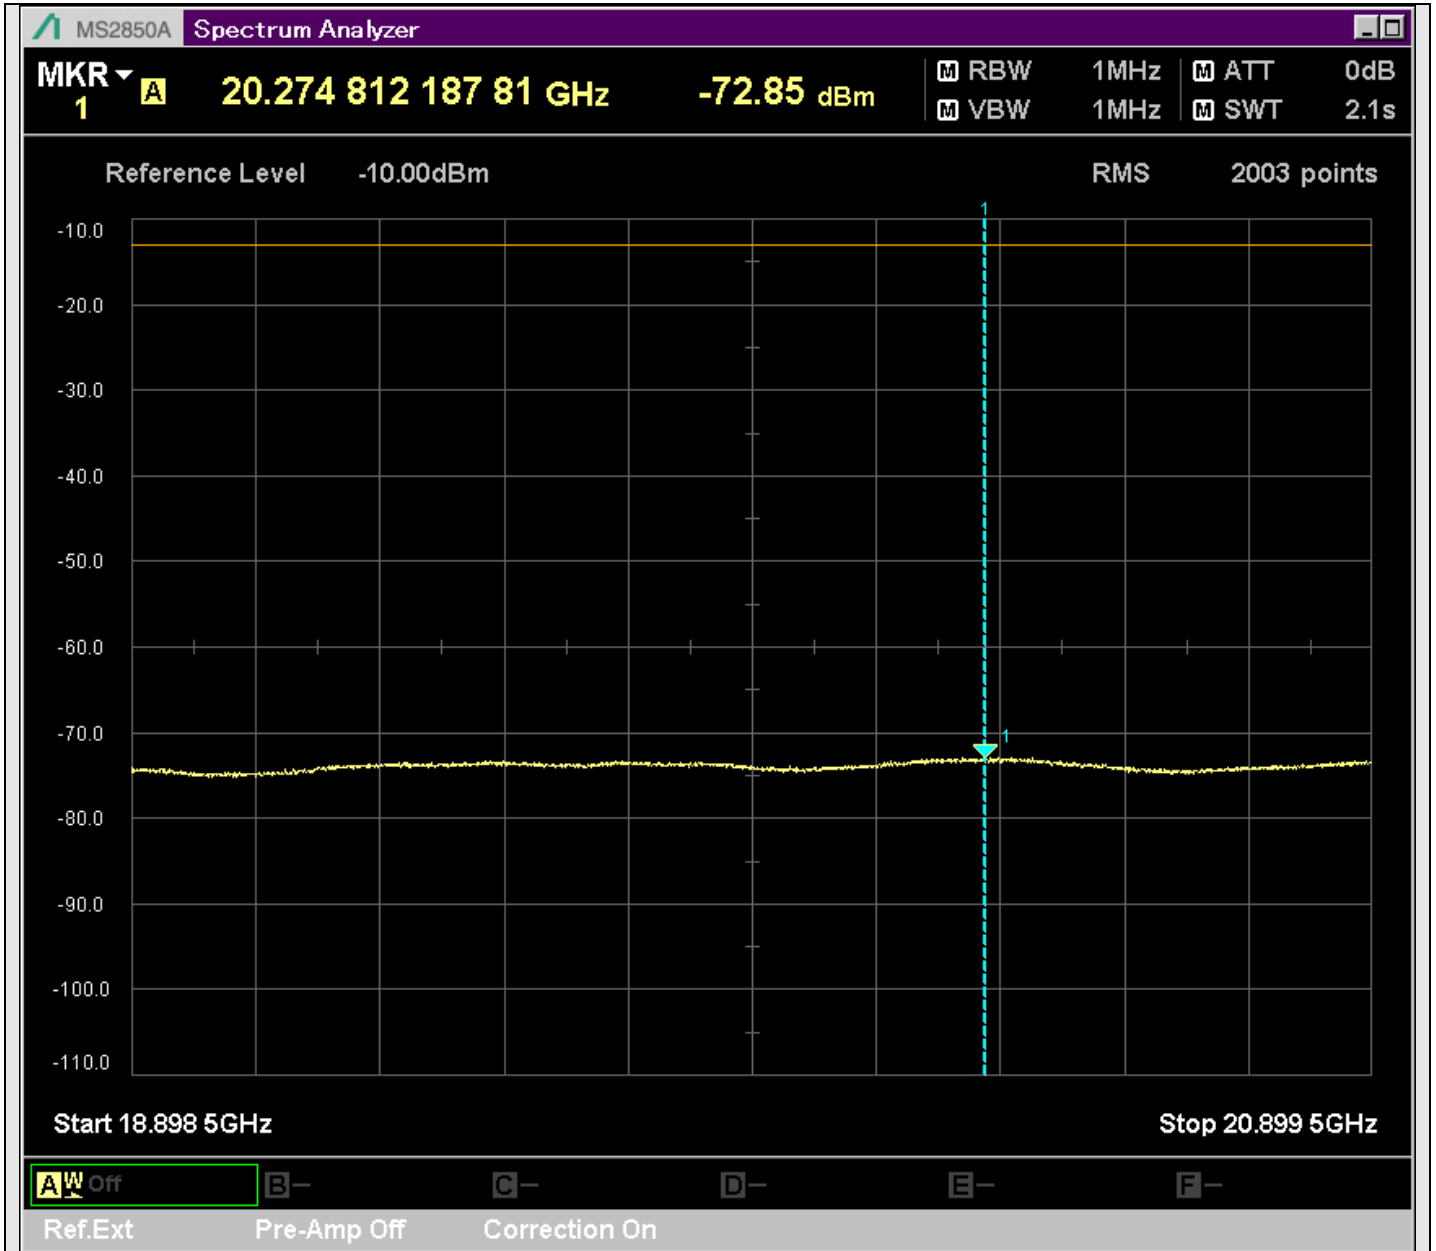

n7_25MHz_15kHz_526500_CP-OFDM
QPSK_Outer_Full_SA(18898MHz-20900MHz_1MHz)@20274.812MHz