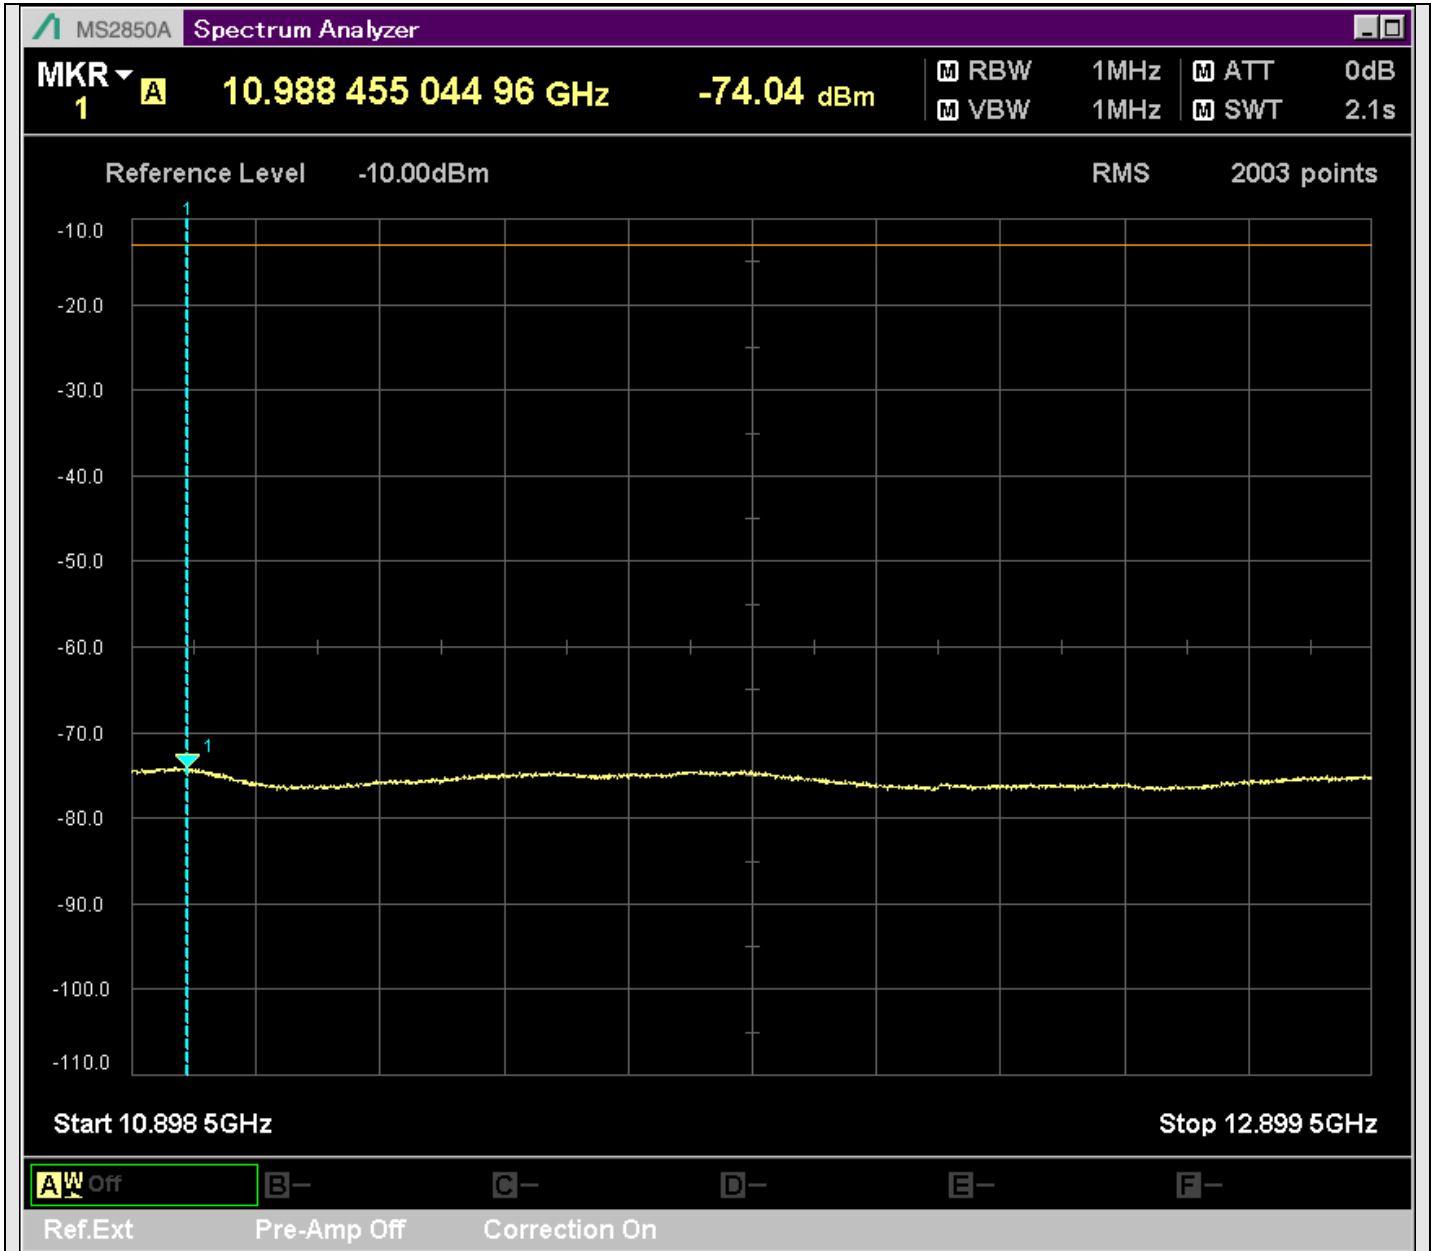

n7_25MHz_15kHz_526500_CP-OFDM
QPSK_Outer_Full_SA(10898MHz-12900MHz_1MHz)@10988.455MHz