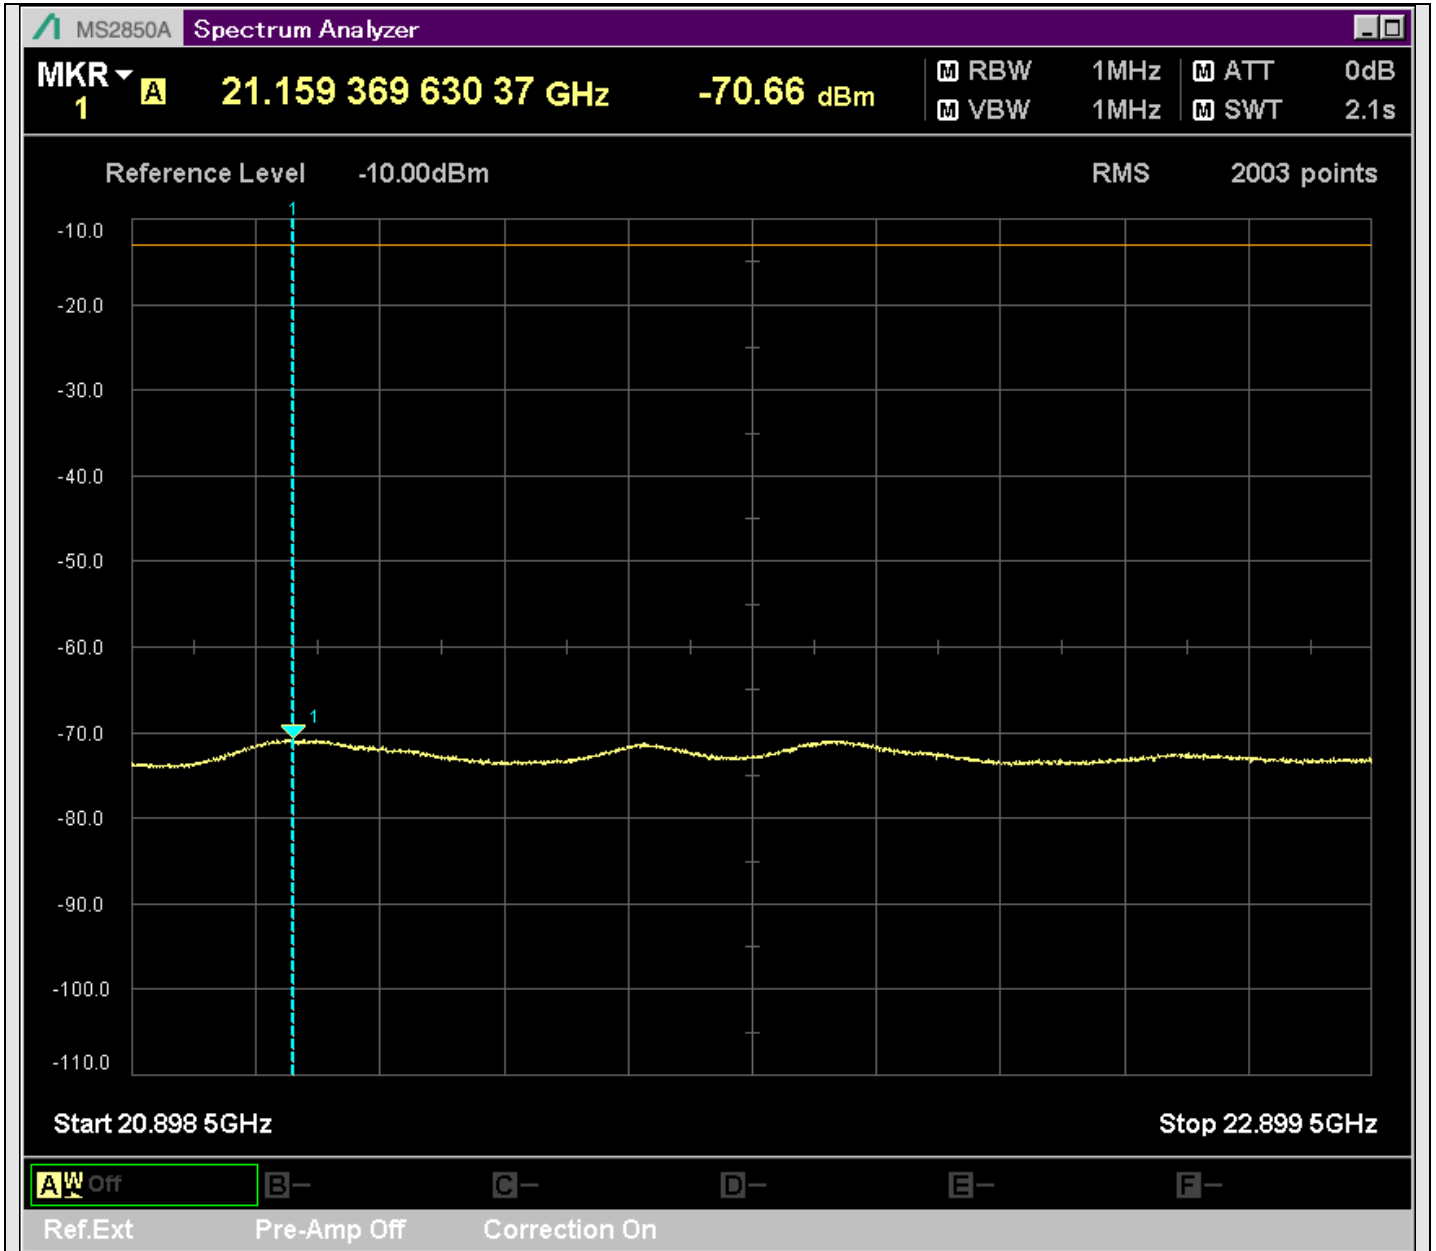

n7\_5MHz\_15kHz\_524500\_CP-OFDM  
QPSK\_Edge\_1RB\_Right\_SA(14898MHz-16900MHz\_1MHz)@15296.301MHz

n7\_5MHz\_15kHz\_524500\_CP-OFDM  
 QPSK\_Edge\_1RB\_Right\_SA(16898MHz-18900MHz\_1MHz)@17769.065MHz

n7\_5MHz\_15kHz\_524500\_CP-OFDM  
QPSK\_Edge\_1RB\_Right\_SA(18898MHz-20900MHz\_1MHz)@20279.810MHz