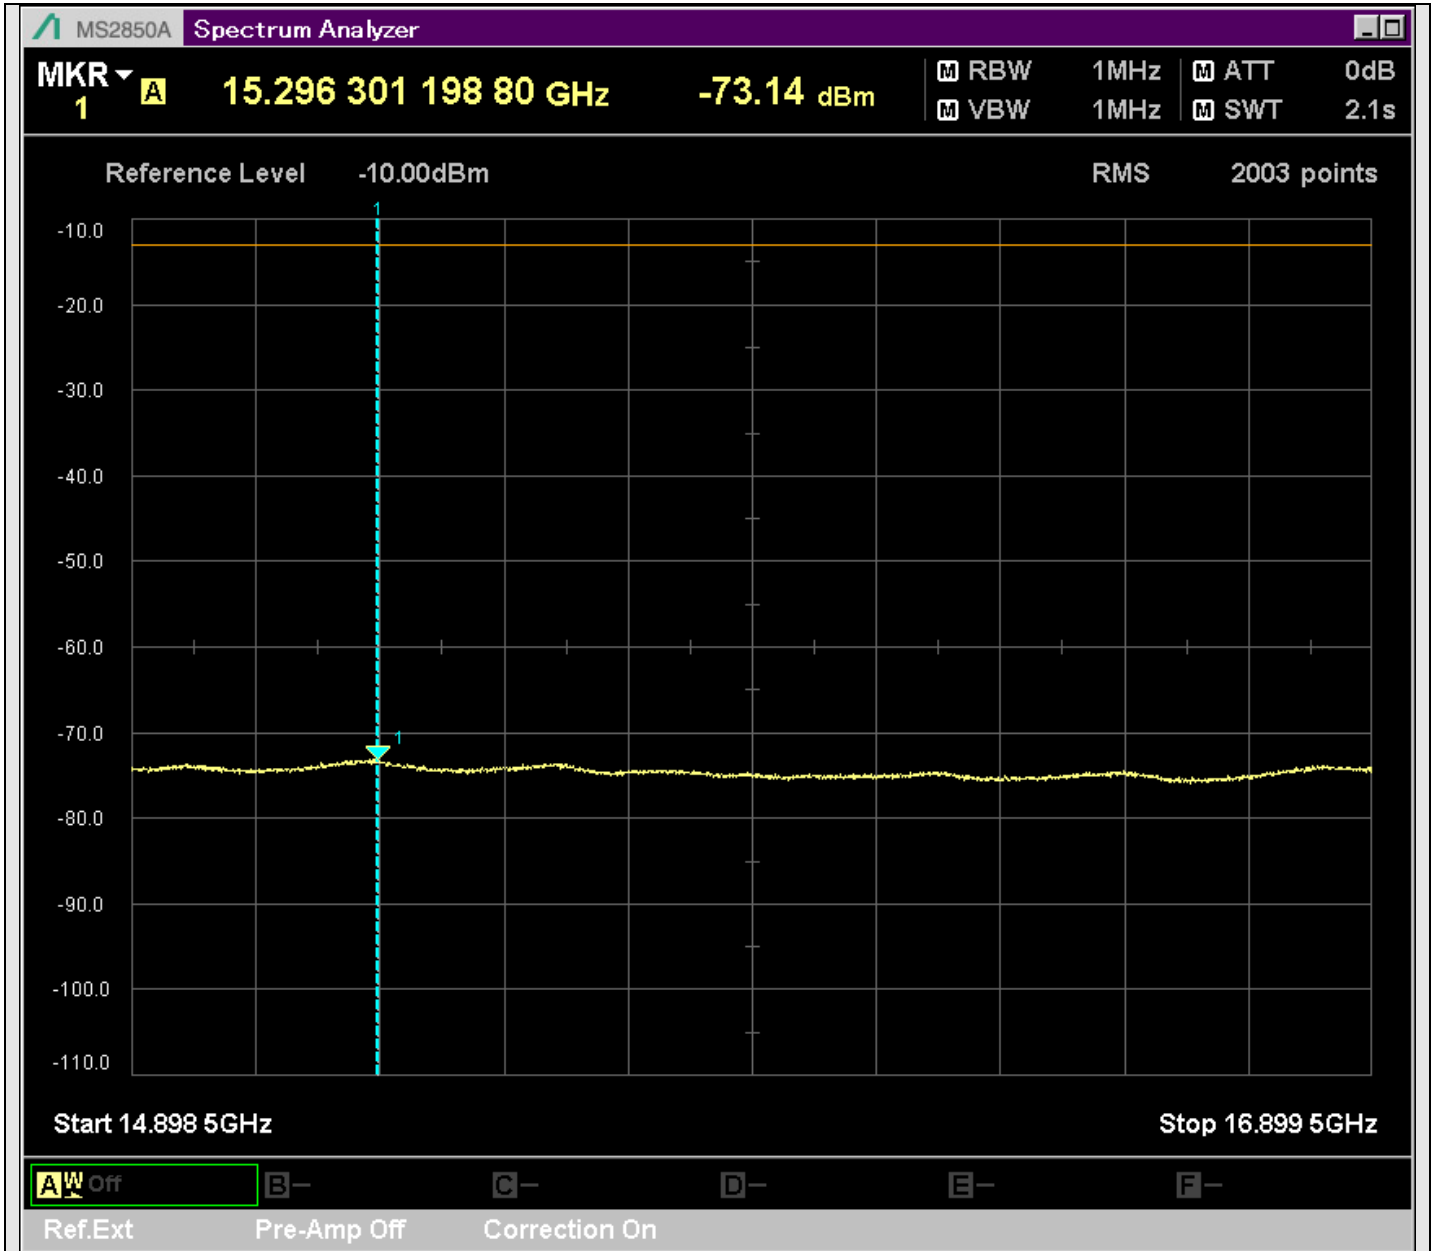

n7_5MHz_15kHz_524500_CP-OFDM
QPSK_Edge_1RB_Right_SA(14898MHz-16900MHz_1MHz)@15296.301MHz