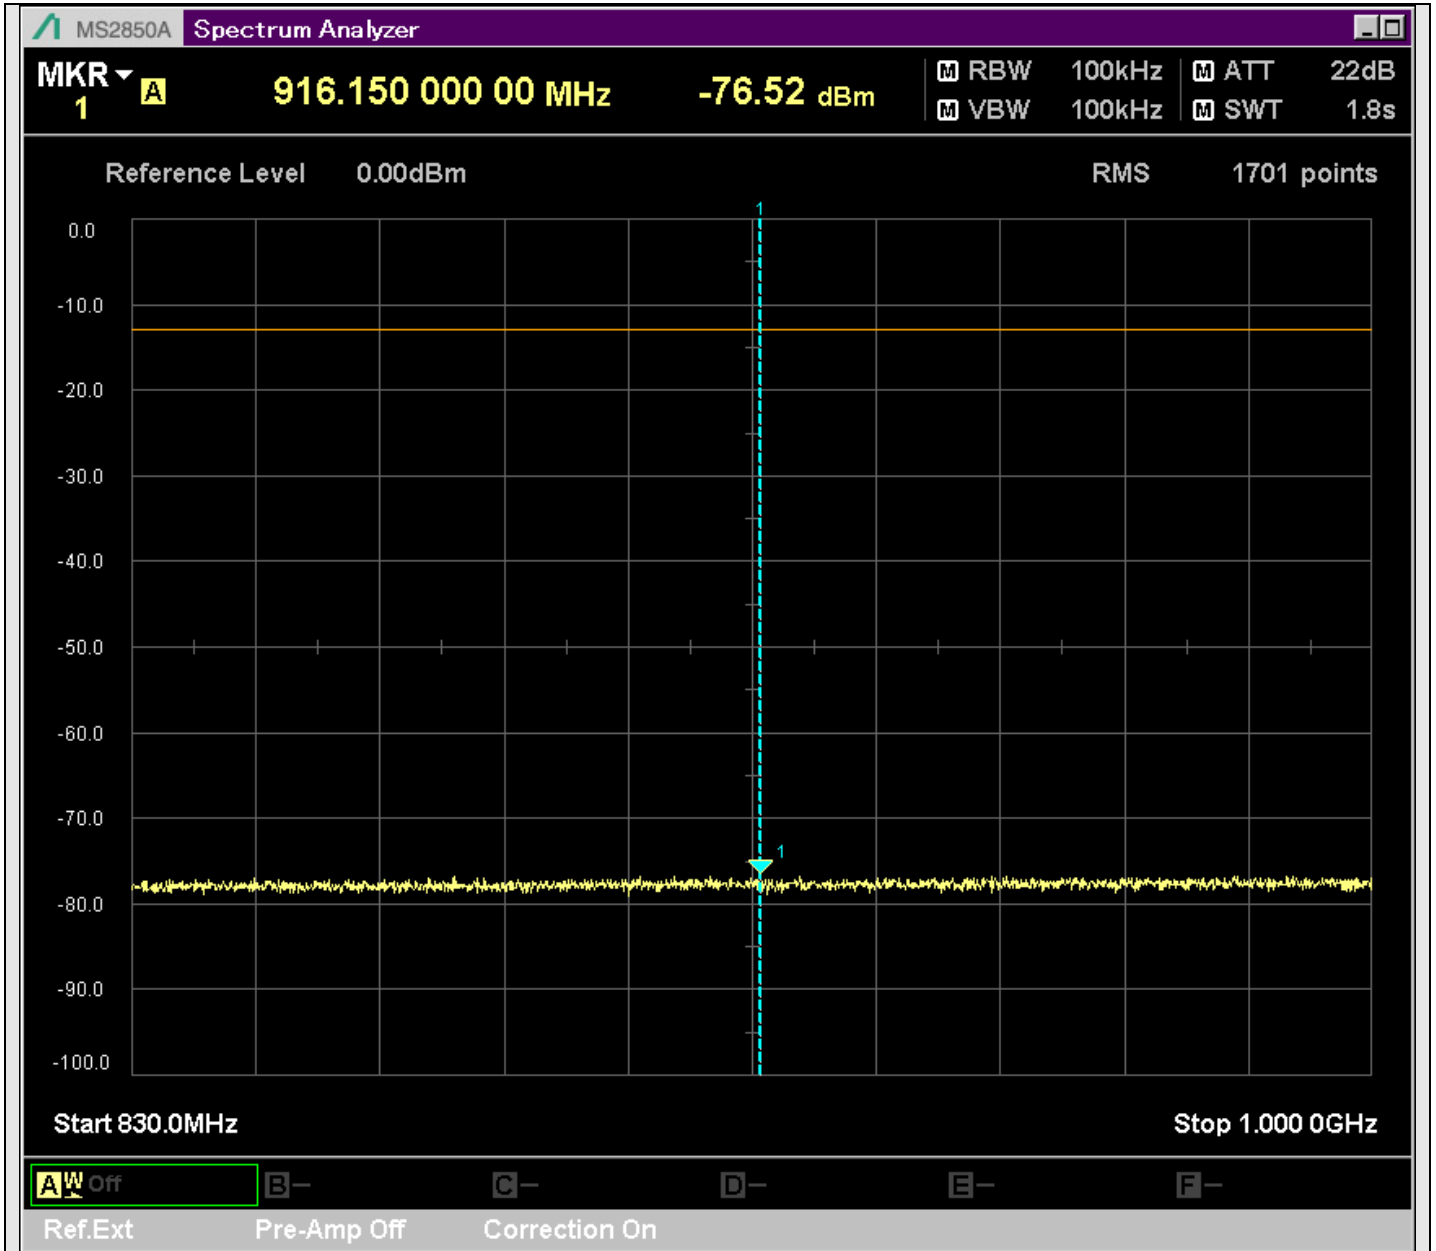

n7_5MHz_15kHz_537500_CP-OFDM
QPSK_Edge_1RB_Right_SA(829.9MHz-1000MHz_100kHz)@916.150MHz