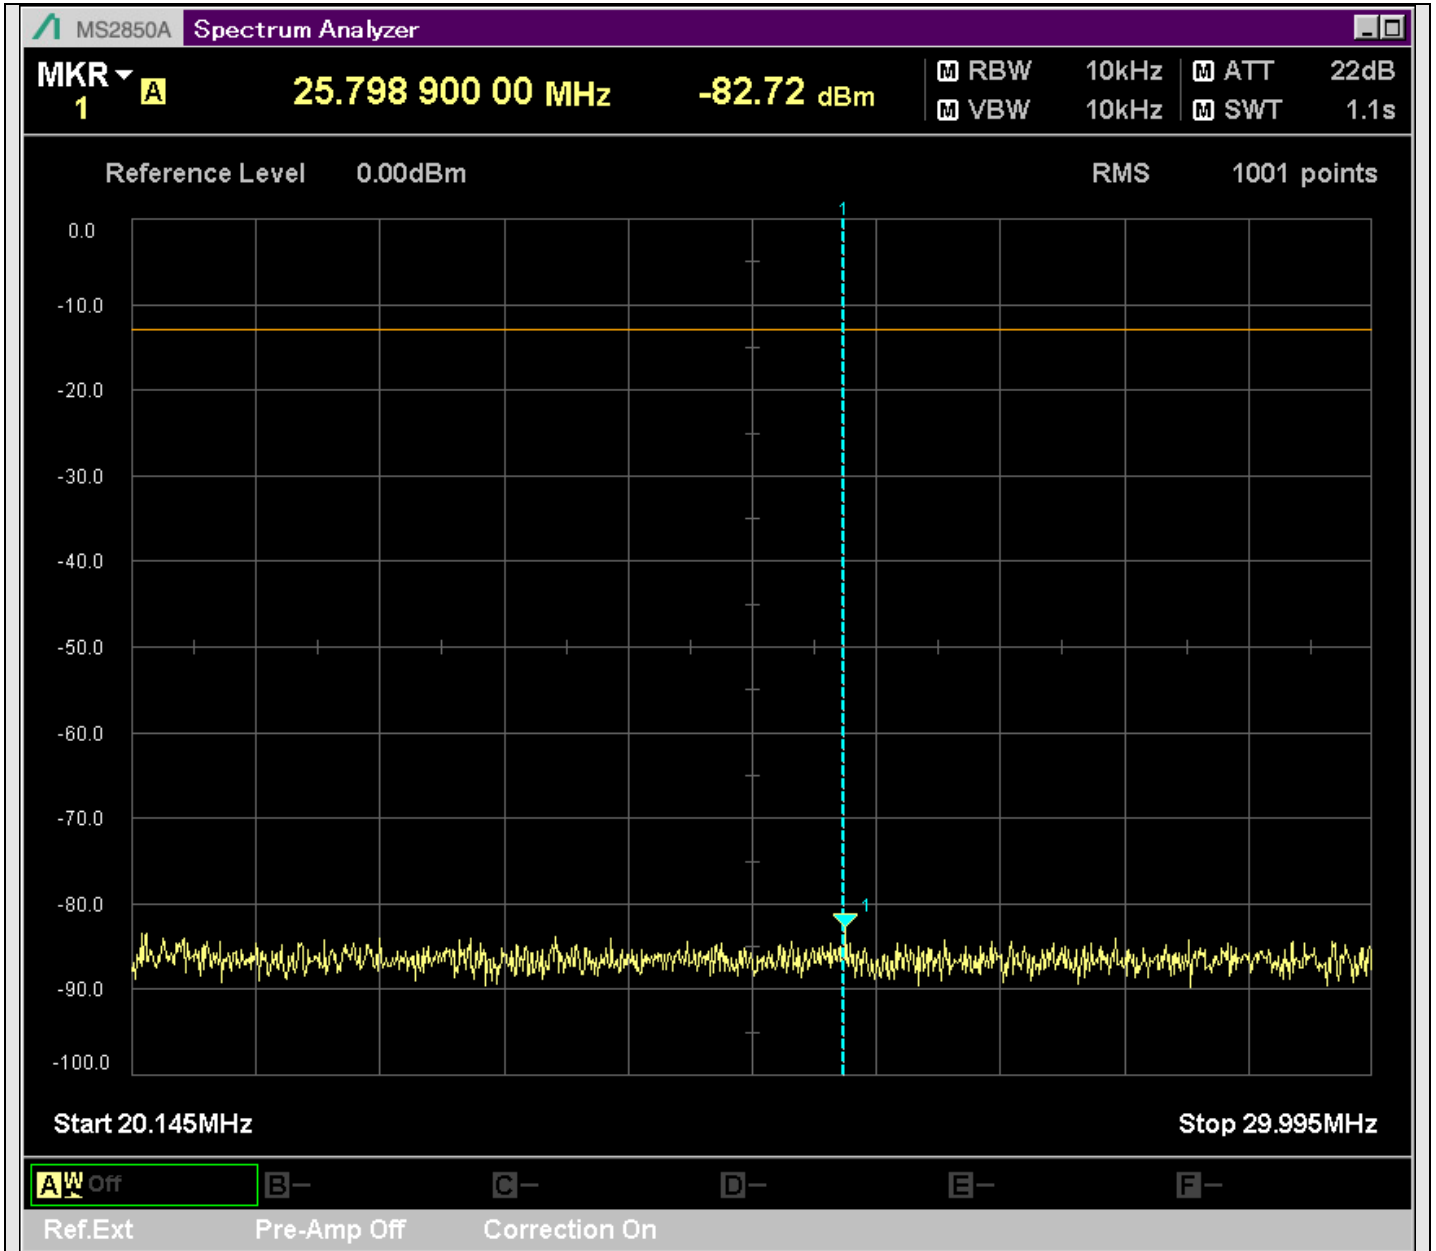

n7_5MHz_15kHz_531000_CP-OFDM
QPSK_Edge_1RB_Right_SA(20.14MHz-30MHz_10kHz)@25.799MHz