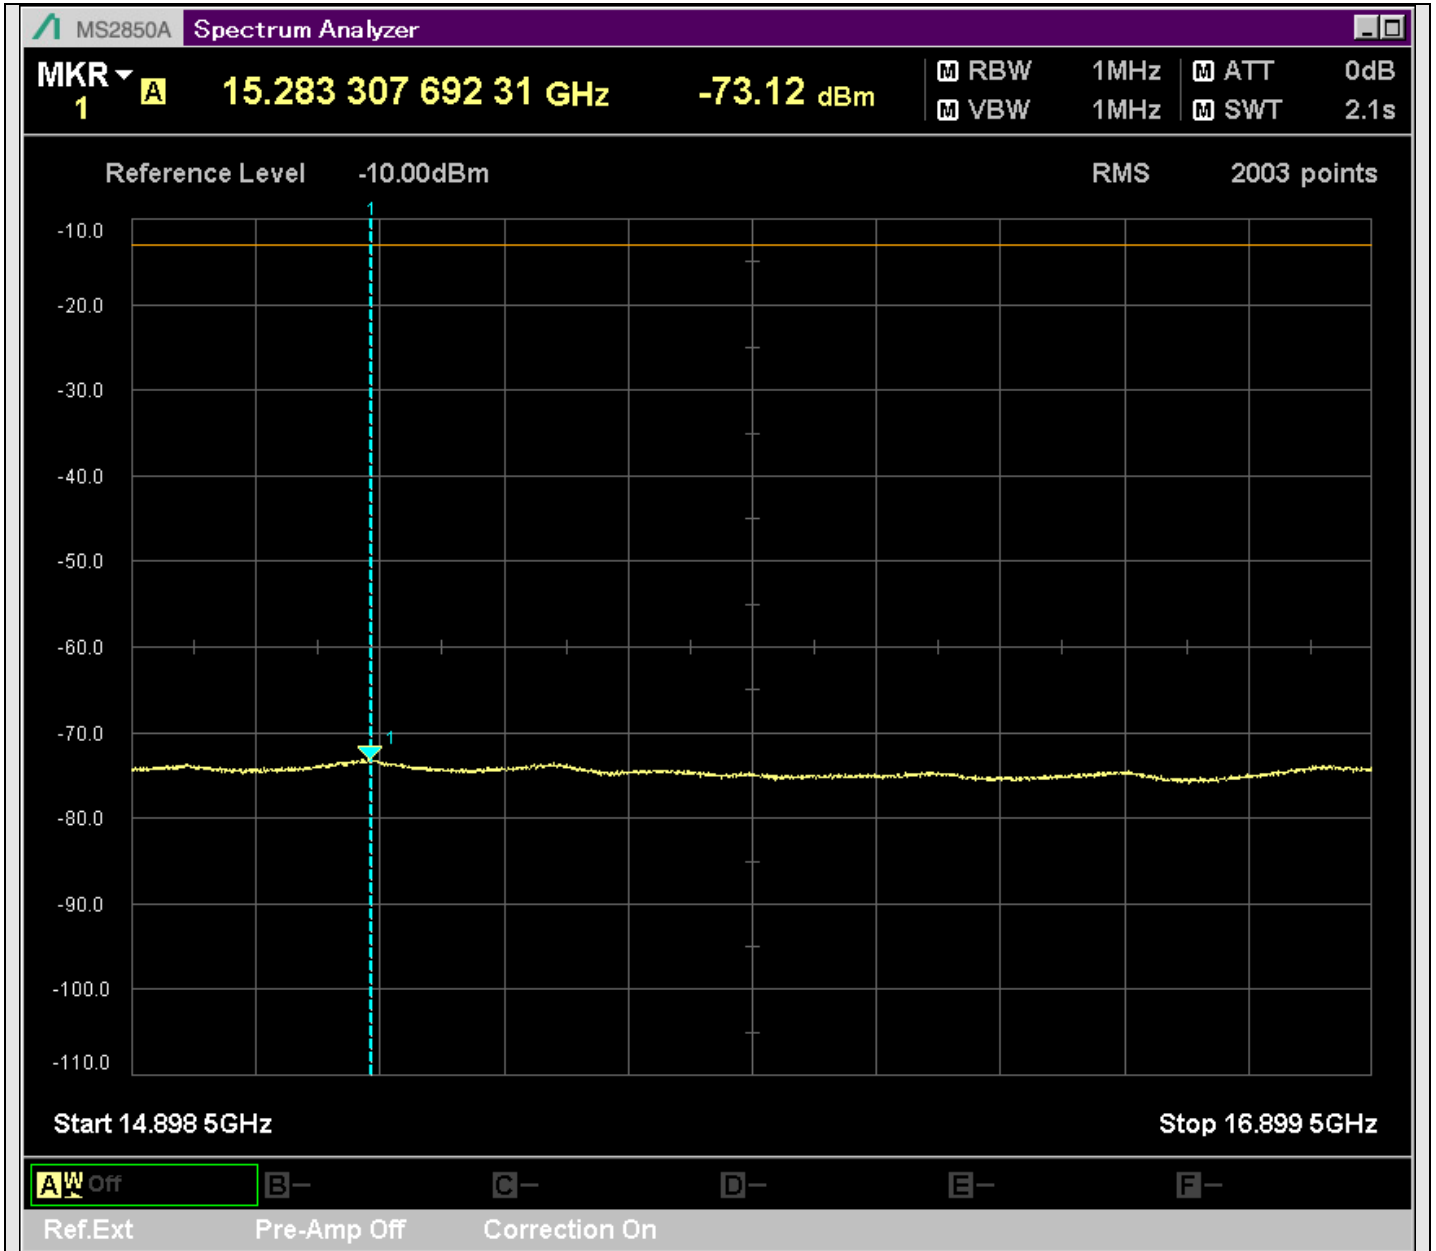

n7_5MHz_15kHz_537500_CP-OFDM
QPSK_Outer_Full_SA(14898MHz-16900MHz_1MHz)@15283.308MHz