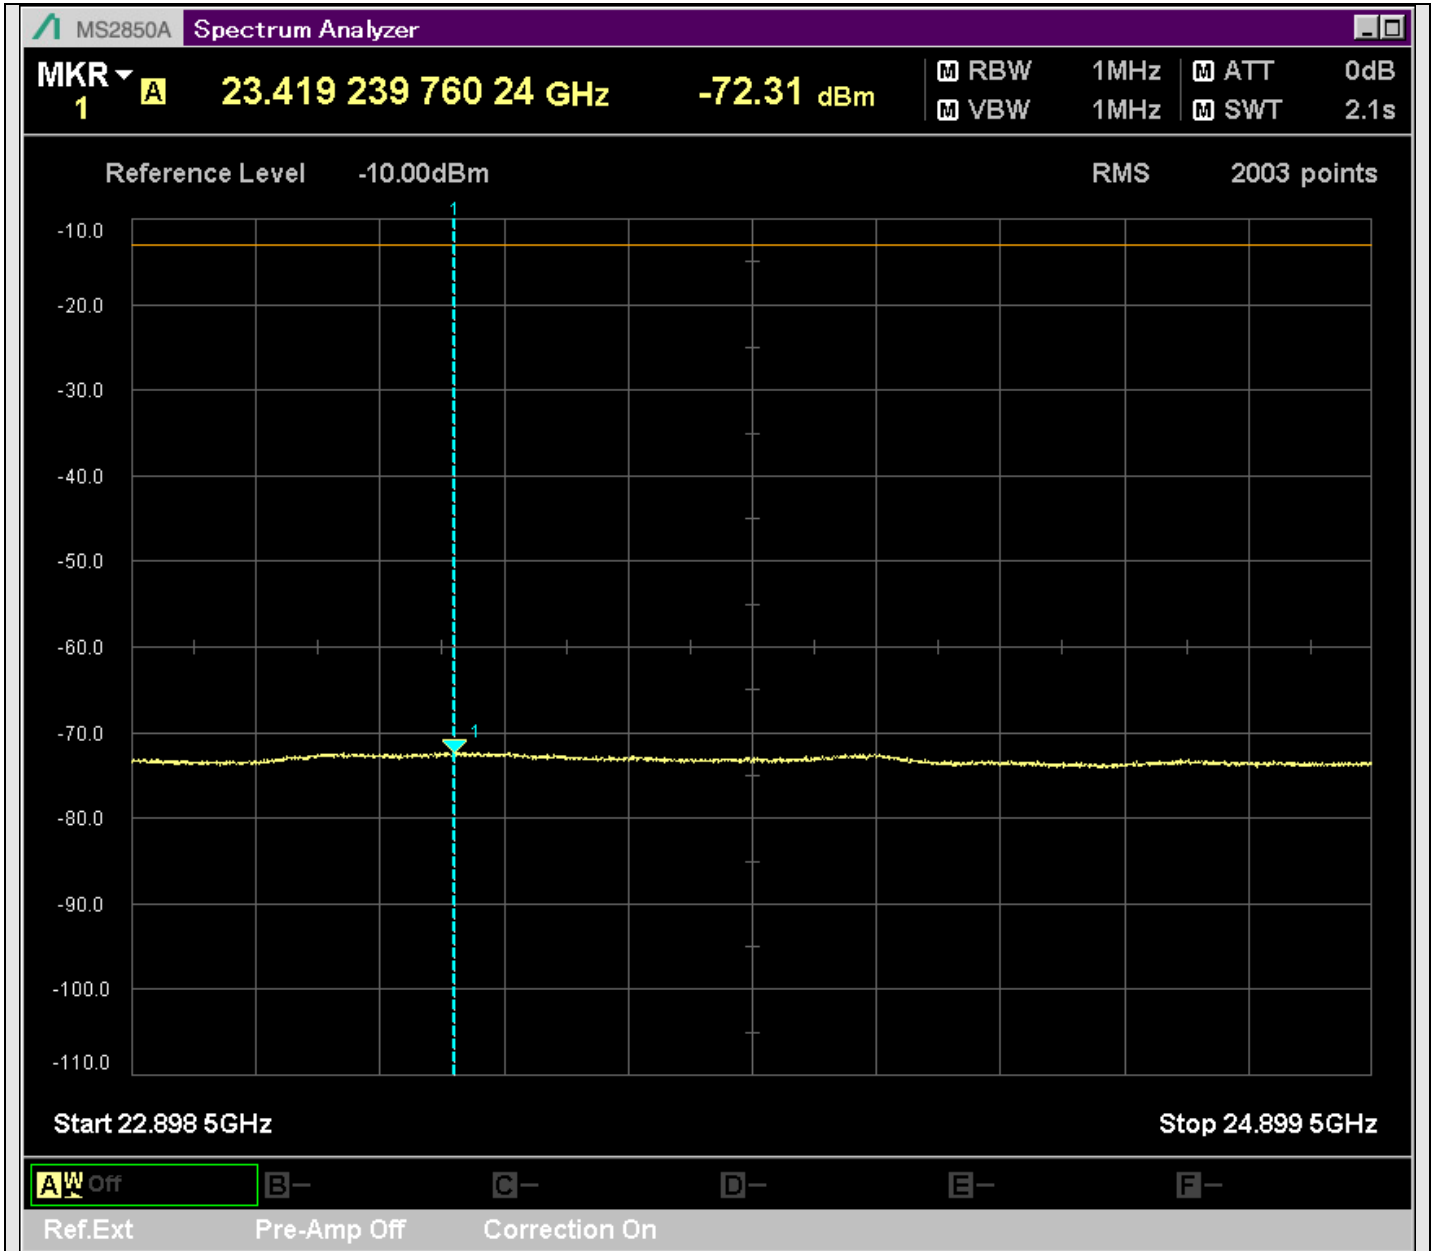

n7_25MHz_15kHz_526500_CP-OFDM
QPSK_Outer_Full_SA(22898MHz-24900MHz_1MHz)@23419.240MHz