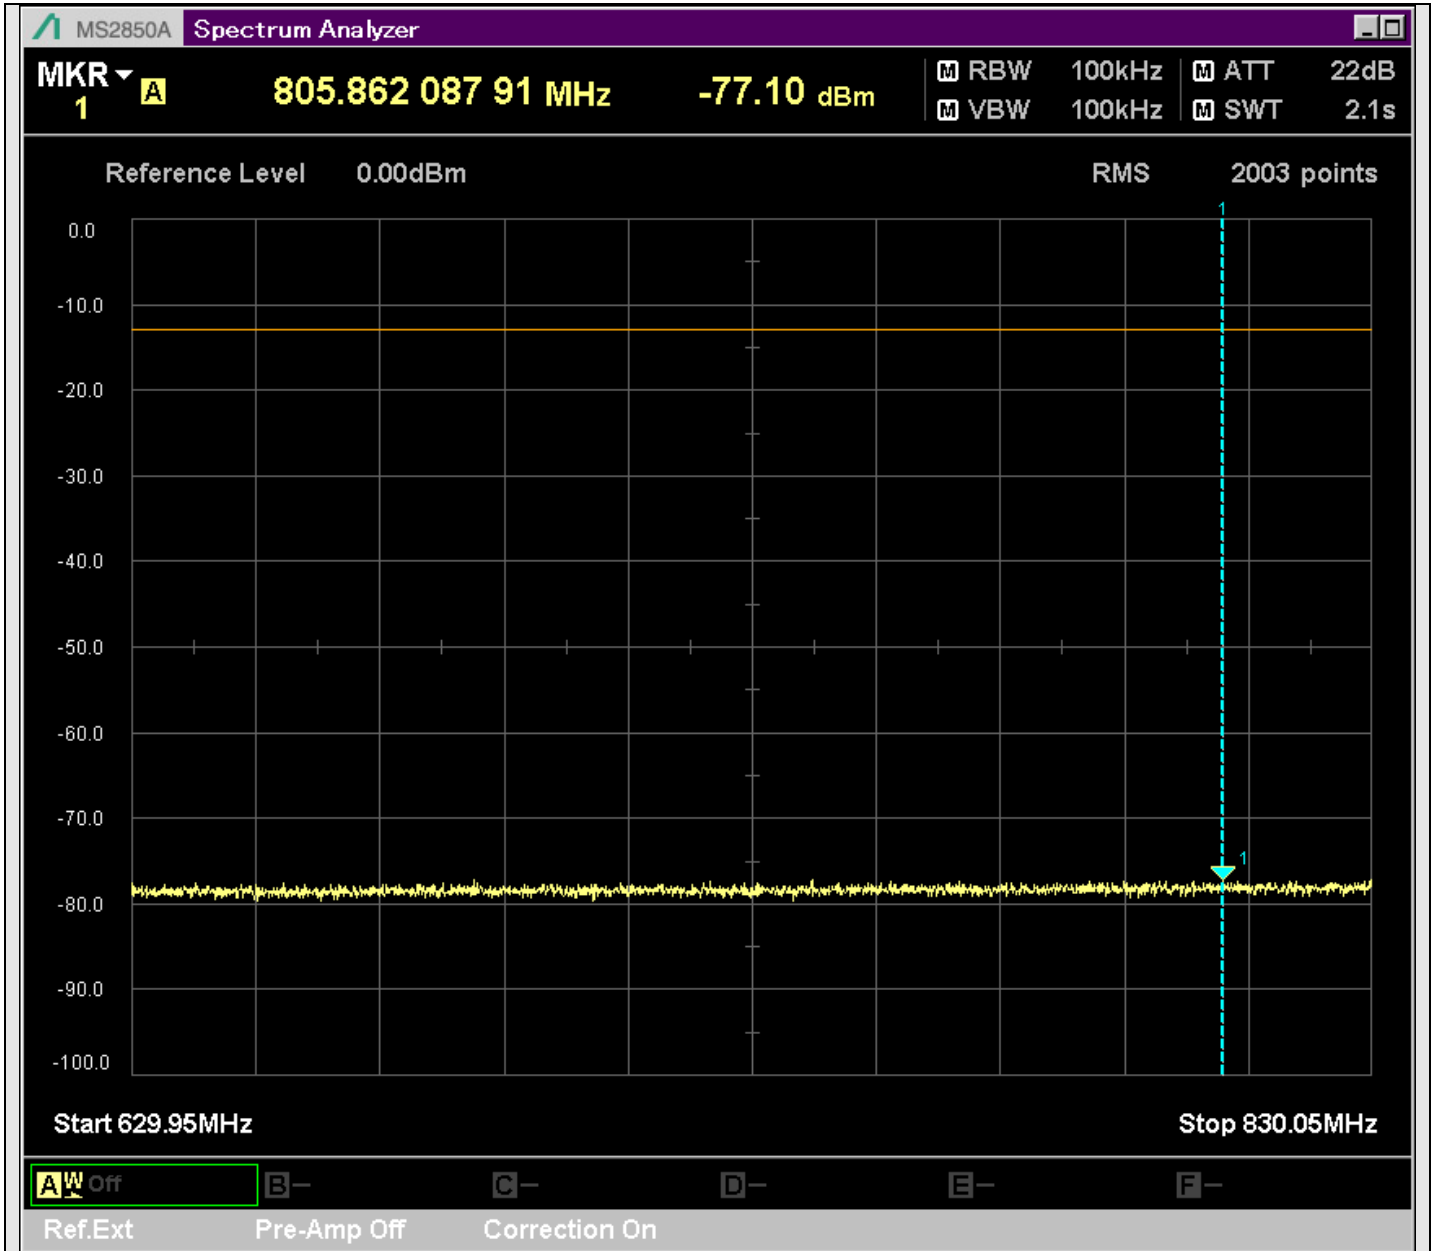

n7_25MHz_15kHz_526500_CP-OFDM
QPSK_Edge_1RB_Left_SA(629.9MHz-830.1MHz_100kHz)@805.862MHz