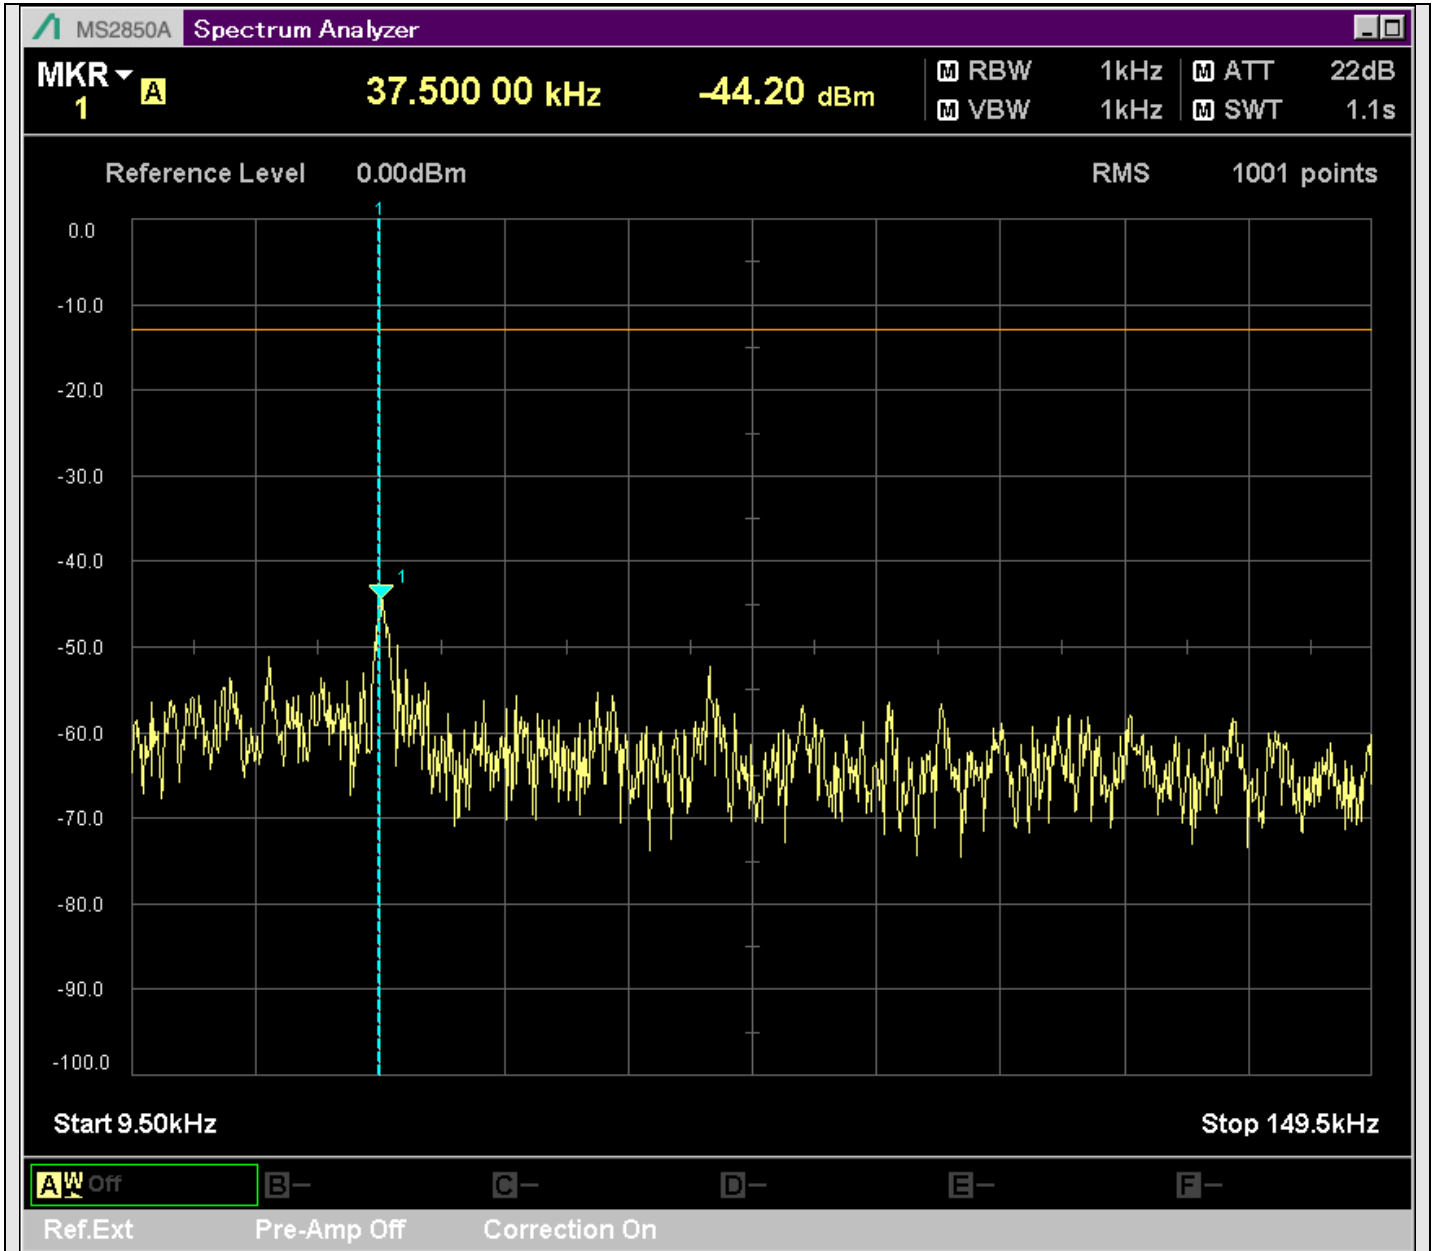

n7_25MHz_15kHz_526500_CP-OFDM
QPSK_Edge_1RB_Left_SA(0.009MHz-0.15MHz_1kHz)@0.038MHz