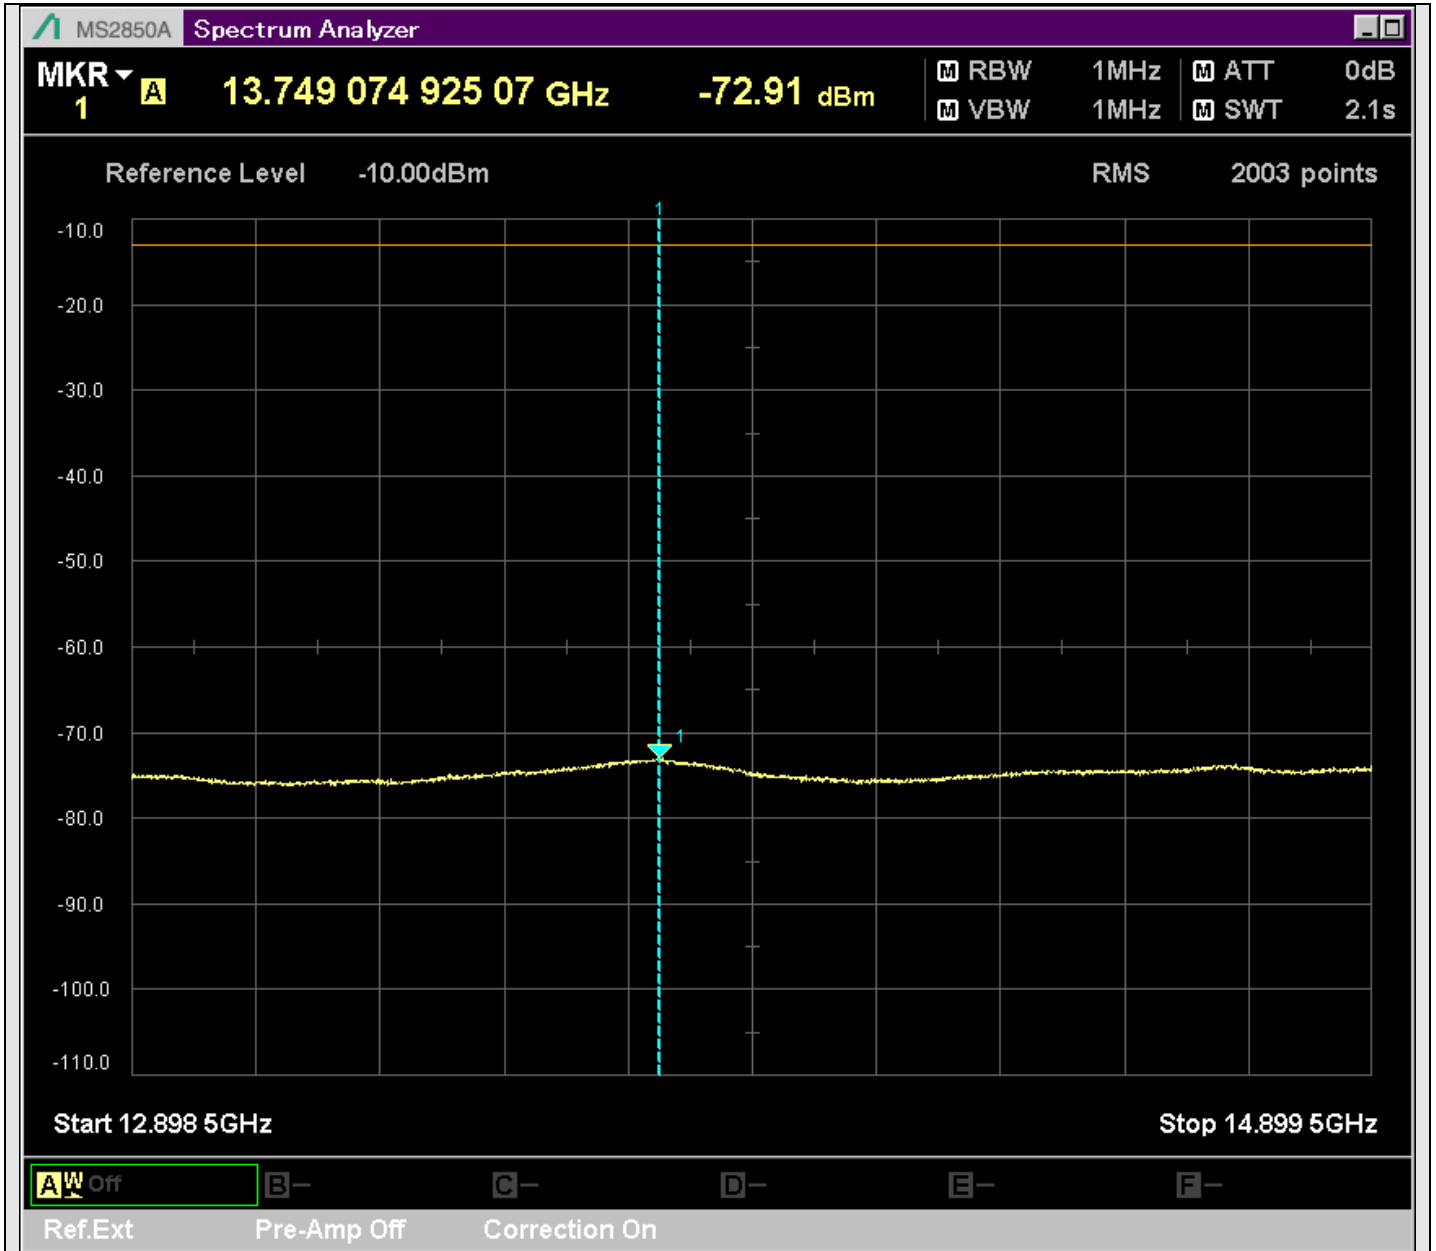

n7_25MHz_15kHz_526500_CP-OFDM
QPSK_Outer_Full_SA(12898MHz-14900MHz_1MHz)@13749.075MHz