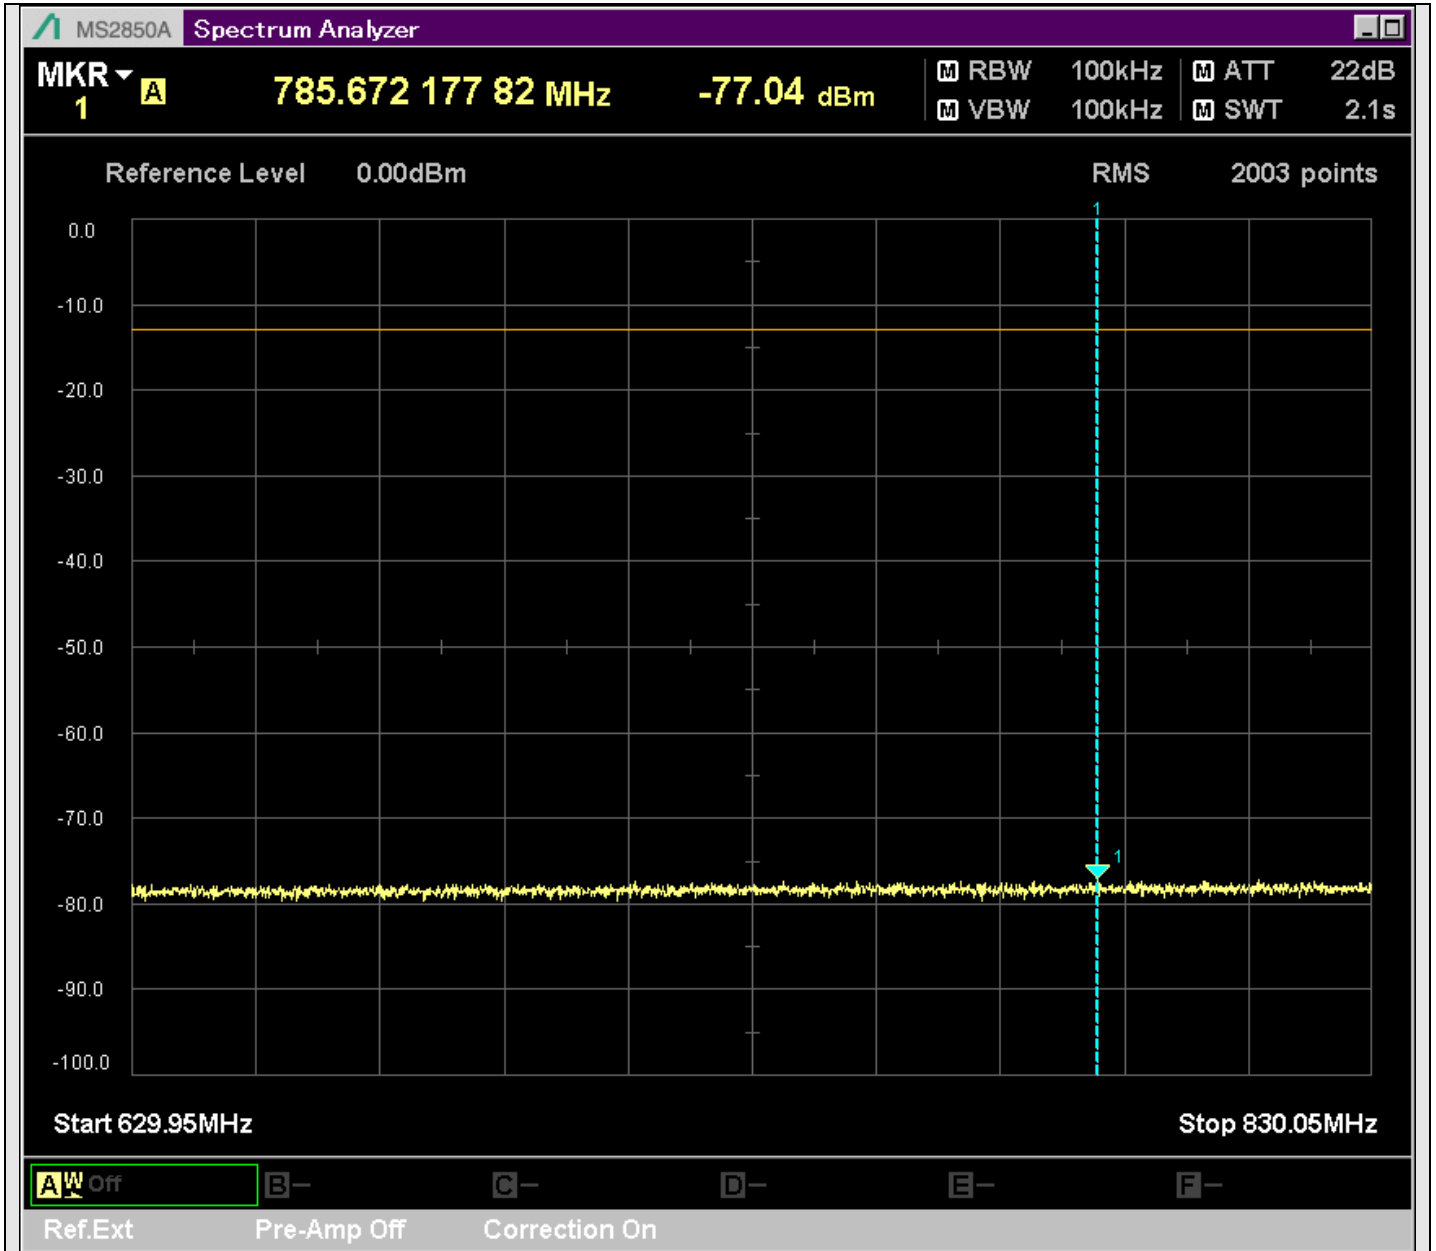

n7_5MHz_15kHz_537500_CP-OFDM
QPSK_Edge_1RB_Left_SA(629.9MHz-830.1MHz_100kHz)@785.672MHz