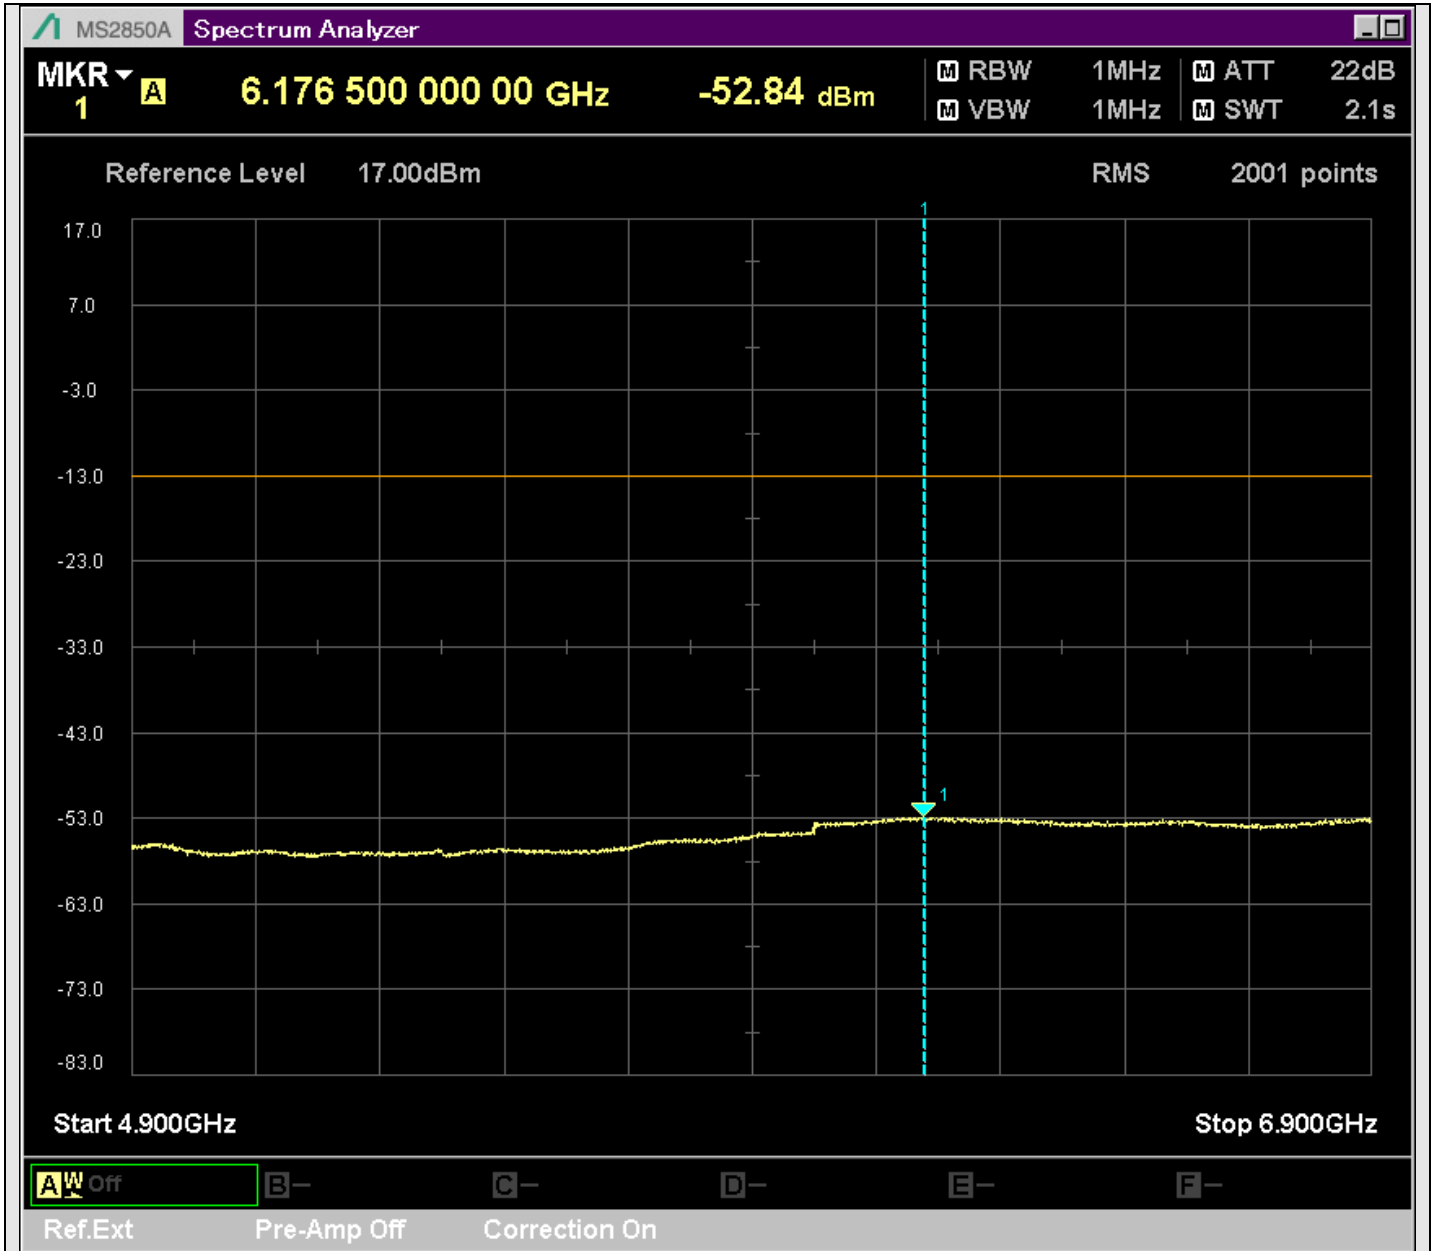

n7_5MHz_15kHz_531000_CP-OFDM
QPSK_Edge_1RB_Right_SA(4899MHz-6900MHz_1MHz)@6176.500MHz