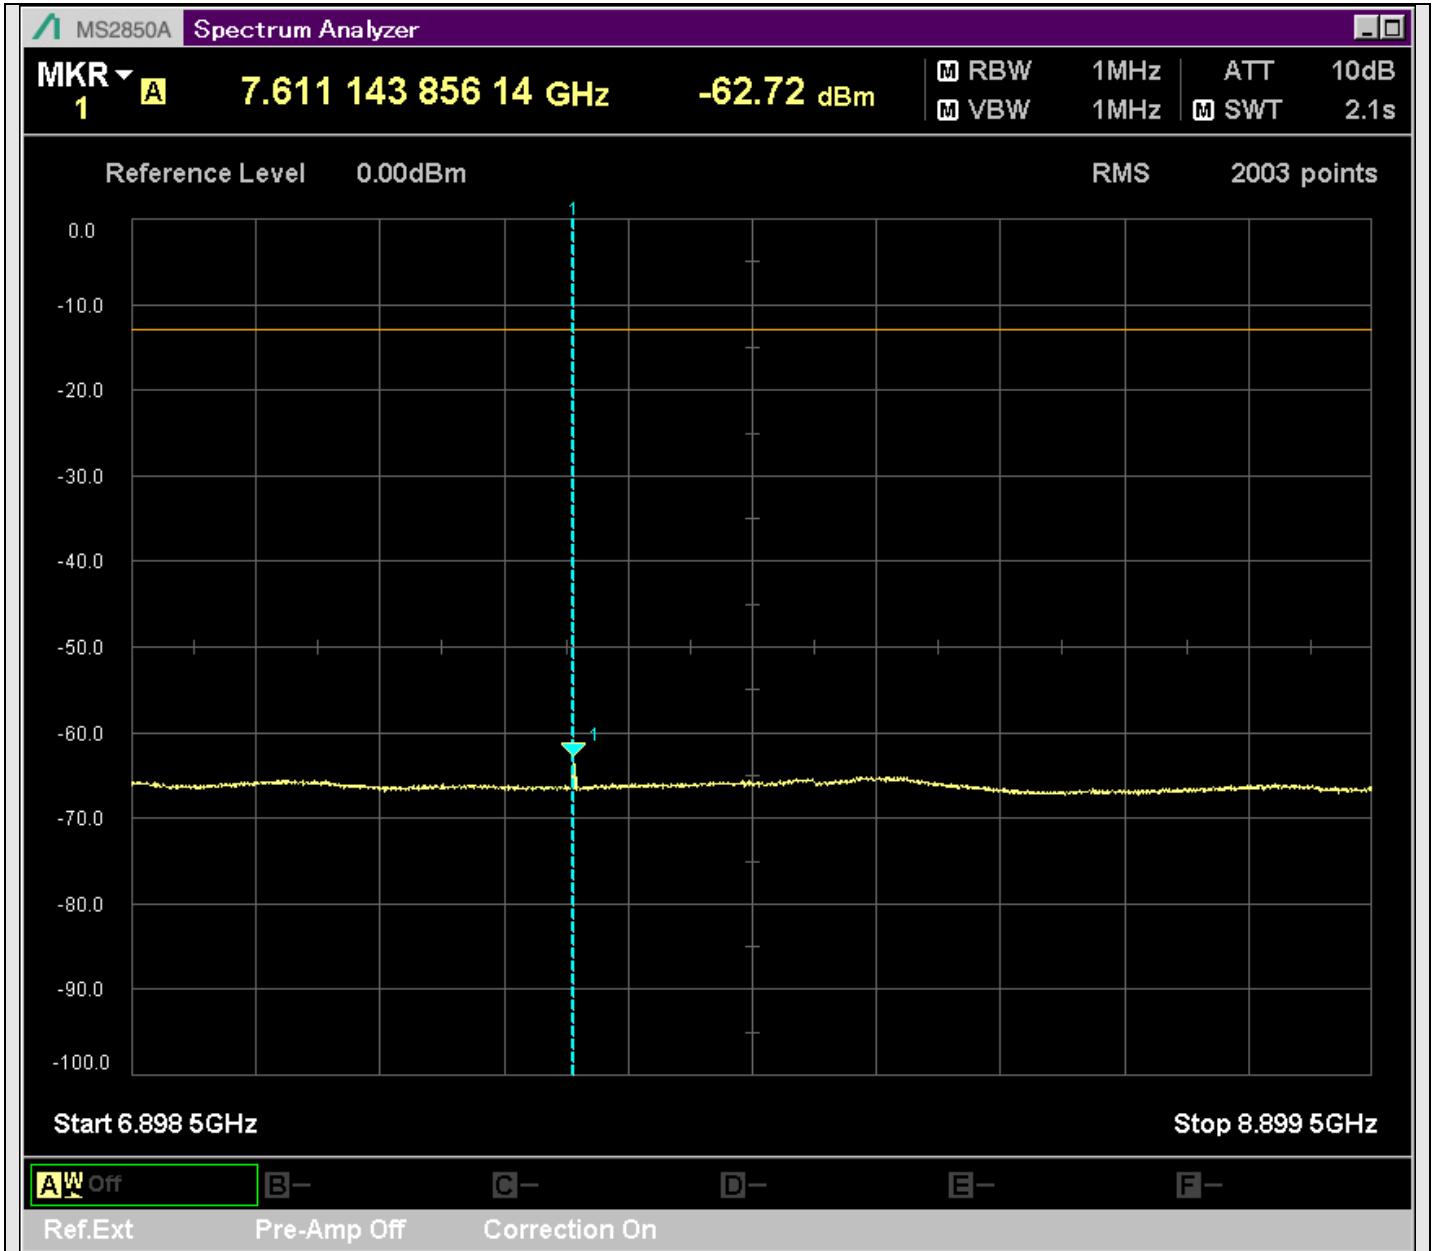

n7_5MHz_15kHz_531000_CP-OFDM
QPSK_Edge_1RB_Right_SA(6898MHz-8900MHz_1MHz)@7611.144MHz