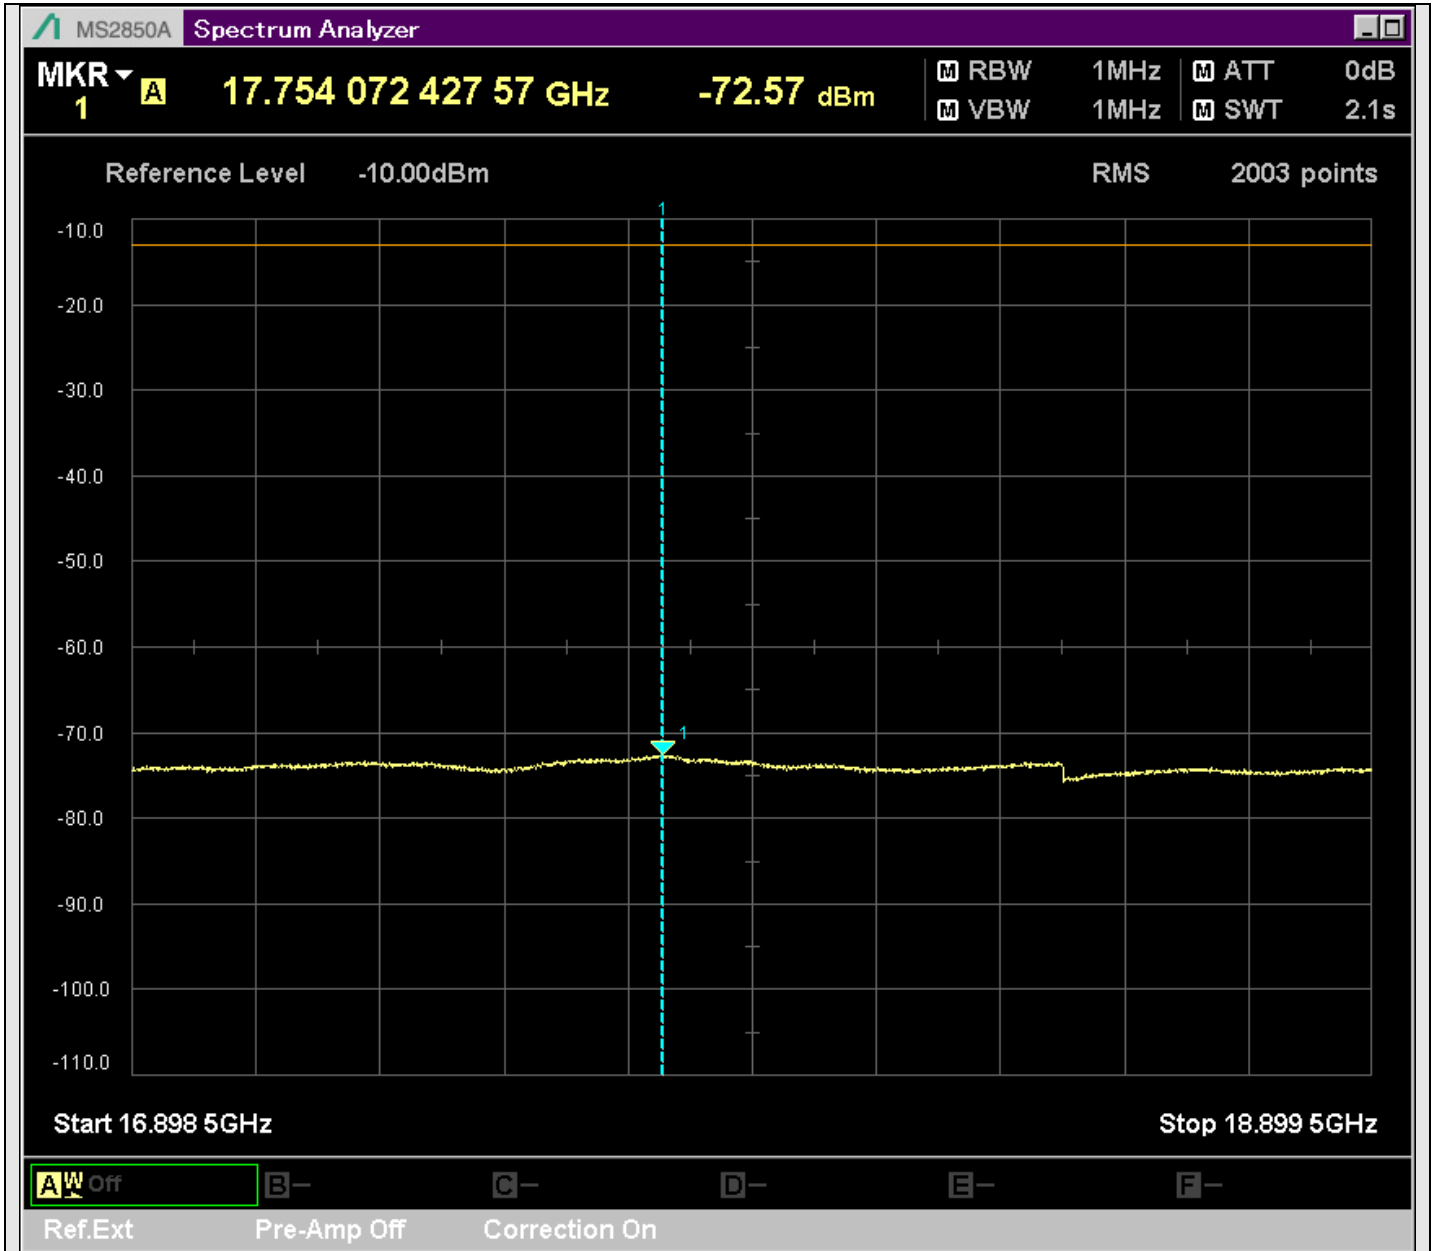

n7_5MHz_15kHz_531000_CP-OFDM
QPSK_Outer_Full_SA(16898MHz-18900MHz_1MHz)@17754.072MHz