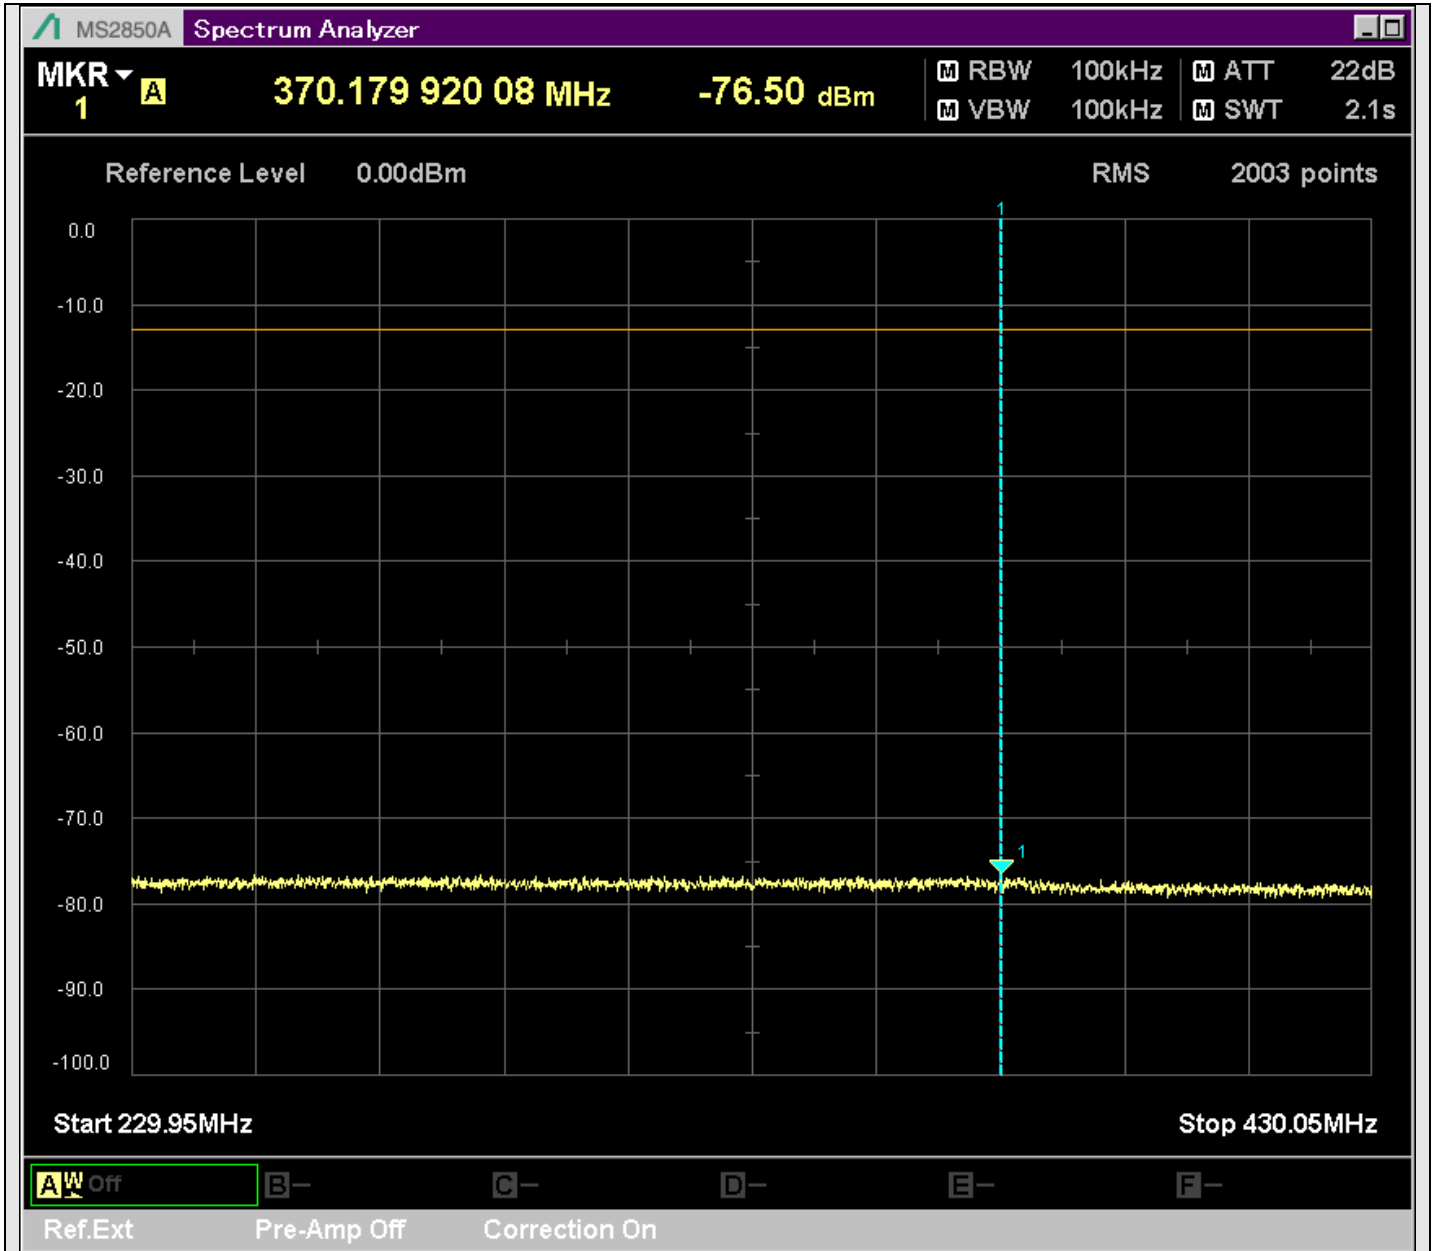

n7_5MHz_15kHz_537500_CP-OFDM
QPSK_Outer_Full_SA(229.9MHz-430.1MHz_100kHz)@370.180MHz