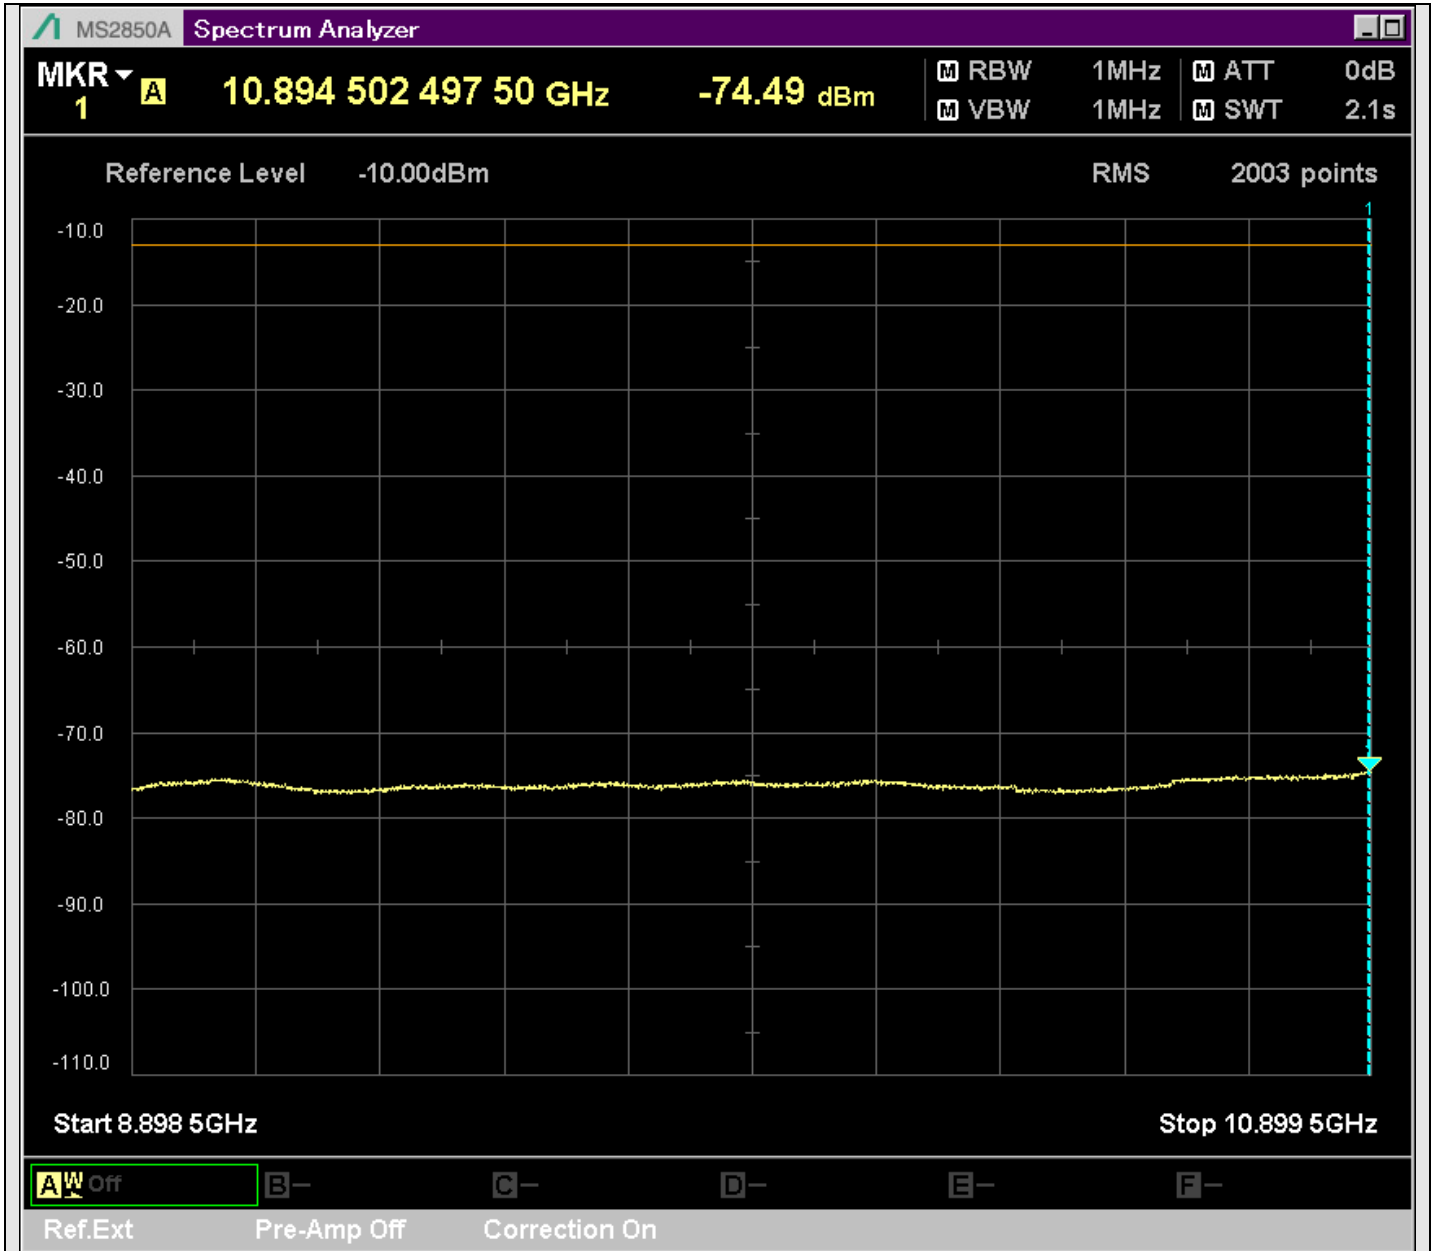

n7\_5MHz\_15kHz\_531000\_CP-OFDM  
QPSK\_Outer\_Full\_SA(1000MHz-2522.5MHz\_1MHz)@2522.000MHz

n7\_5MHz\_15kHz\_531000\_CP-OFDM  
QPSK\_Outer\_Full\_SA(2547.5MHz-2801MHz\_1MHz)@2548.000MHz

n7\_5MHz\_15kHz\_531000\_CP-OFDM  
QPSK\_Outer\_Full\_SA(8898MHz-10900MHz\_1MHz)@10894.502MHz