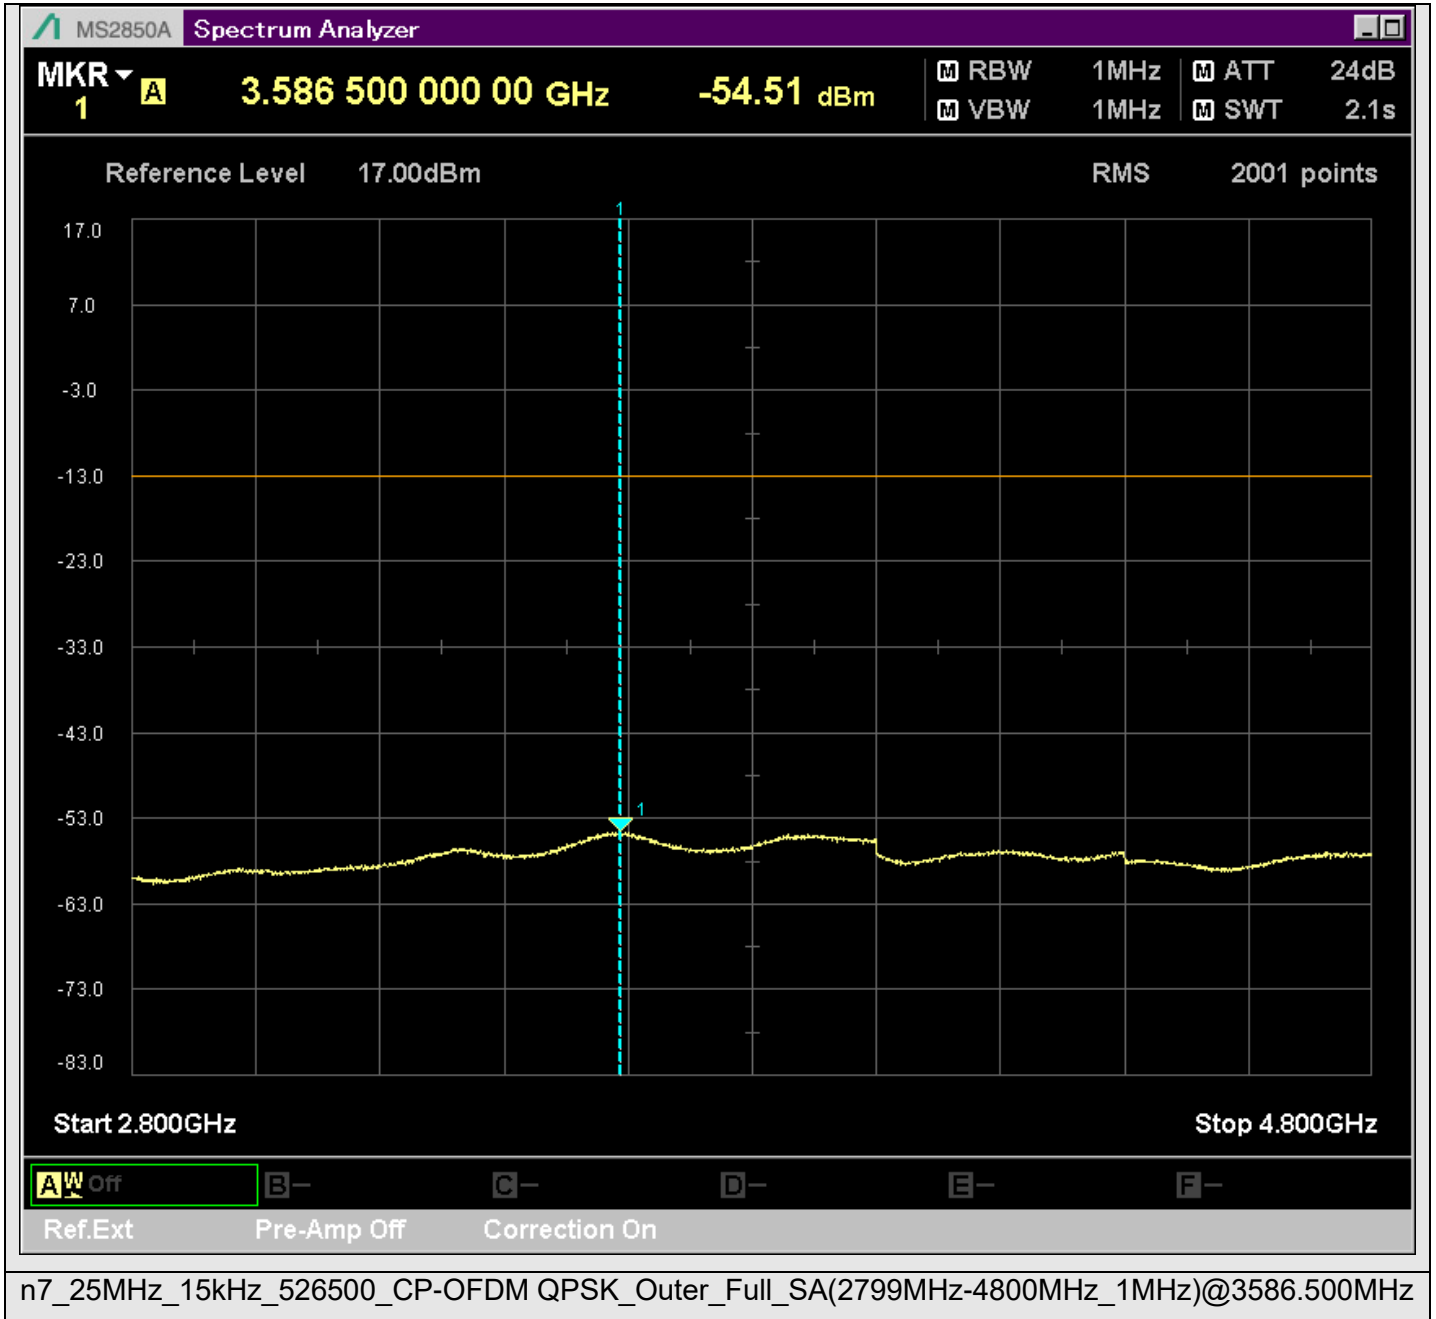

n7\_25MHz\_15kHz\_526500\_CP-OFDM  
QPSK\_Outer\_Full\_SA(429.9MHz-630.1MHz\_100kHz)@560.385MHz

n7\_25MHz\_15kHz\_526500\_CP-OFDM  
QPSK\_Outer\_Full\_SA(629.9MHz-830.1MHz\_100kHz)@718.306MHz

n7\_25MHz\_15kHz\_526500\_CP-OFDM  
QPSK\_Outer\_Full\_SA(829.9MHz-1000MHz\_100kHz)@998.150MHz