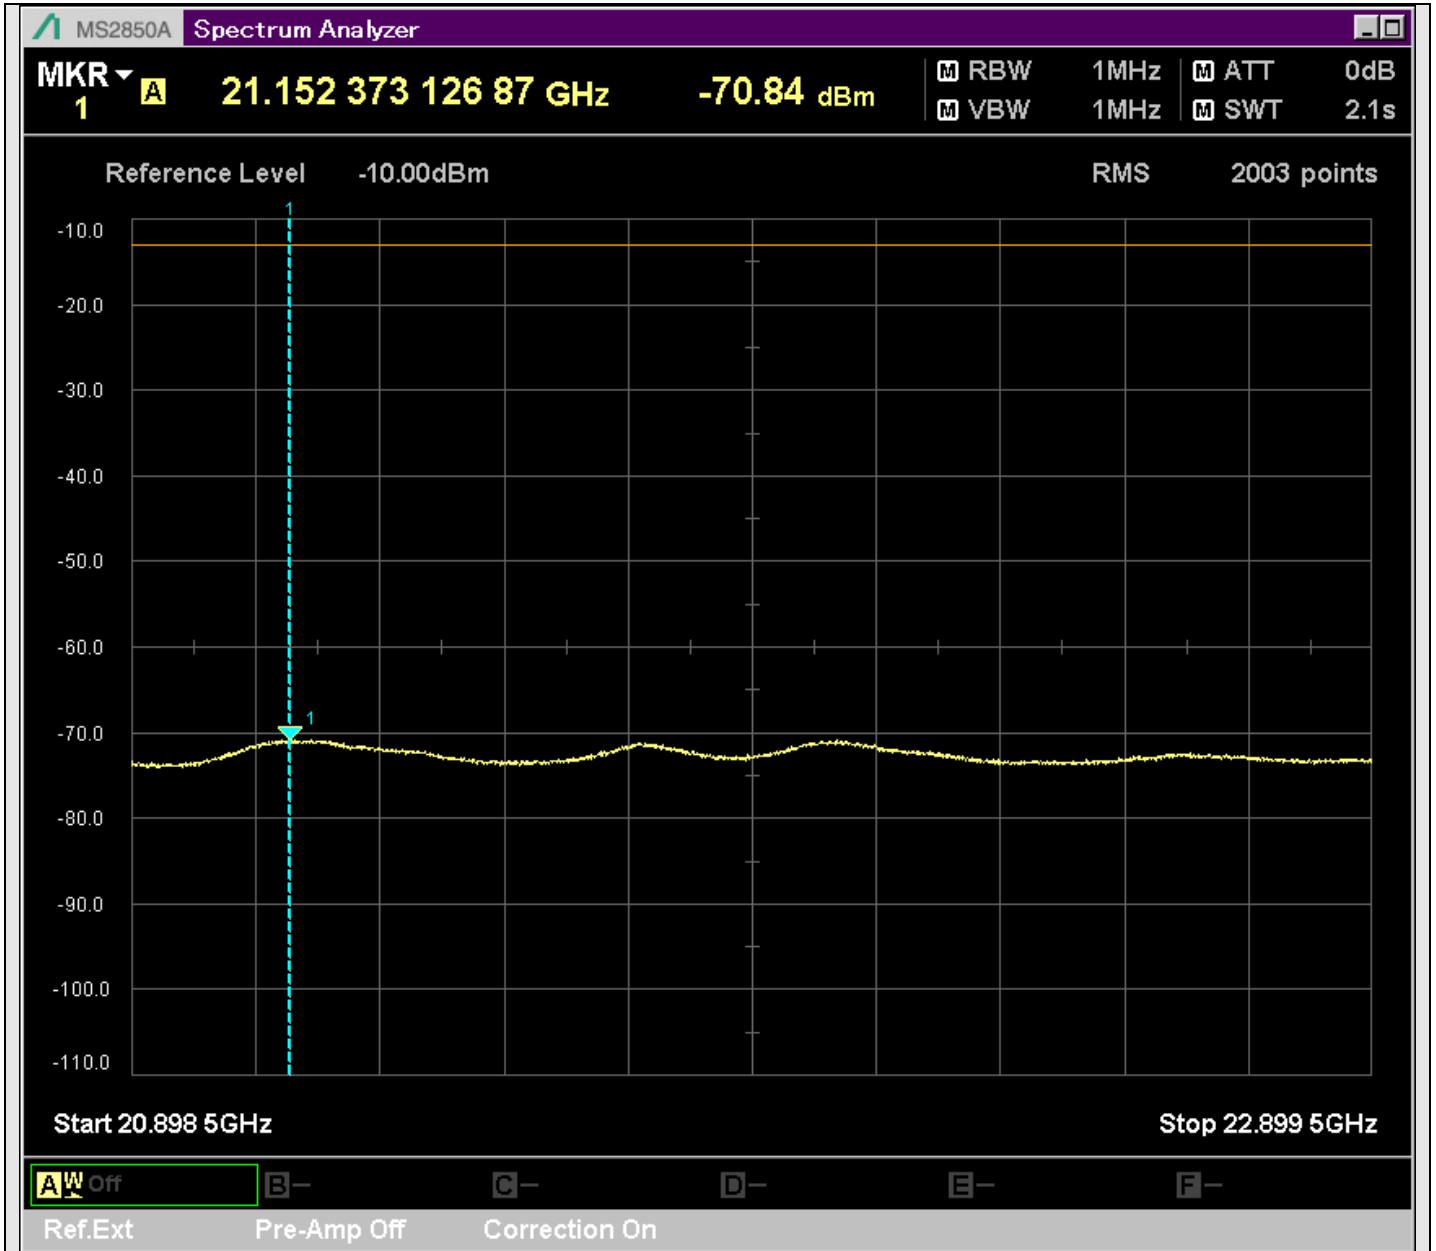

n7_5MHz_15kHz_537500_CP-OFDM
QPSK_Edge_1RB_Right_SA(20898MHz-22900MHz_1MHz)@21152.373MHz