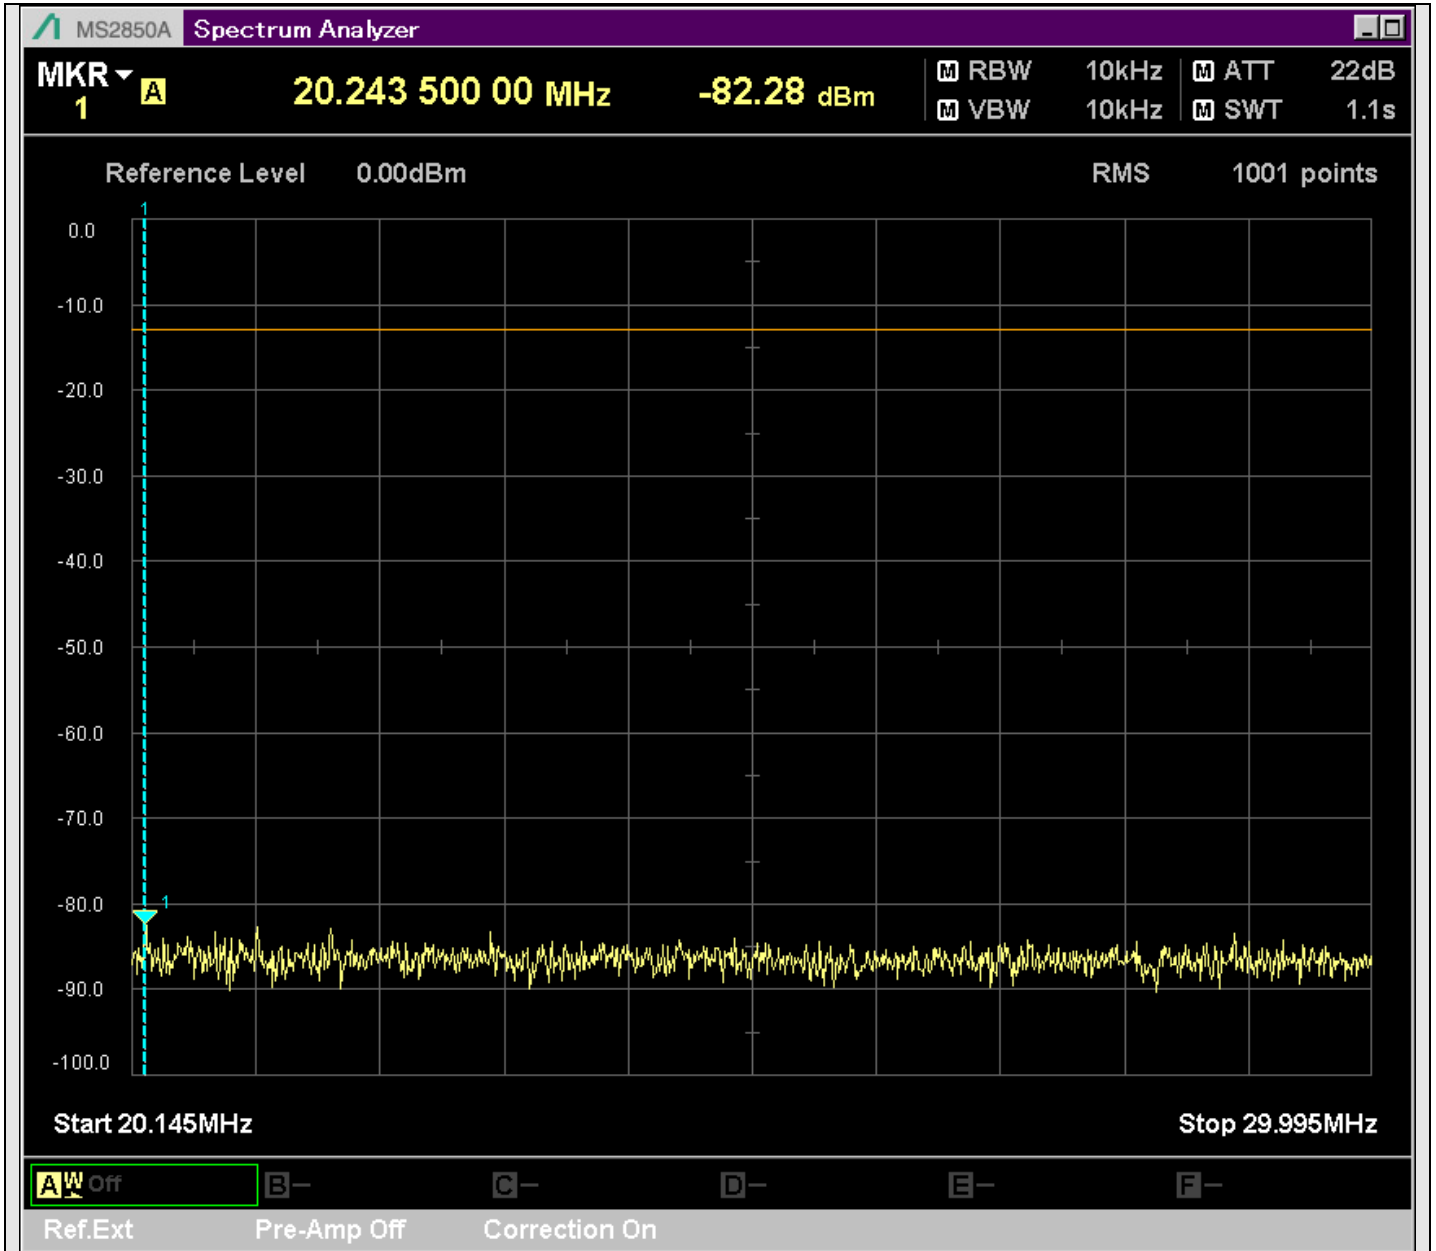

n7_25MHz_15kHz_526500_CP-OFDM
QPSK_Edge_1RB_Left_SA(20.14MHz-30MHz_10kHz)@20.244MHz