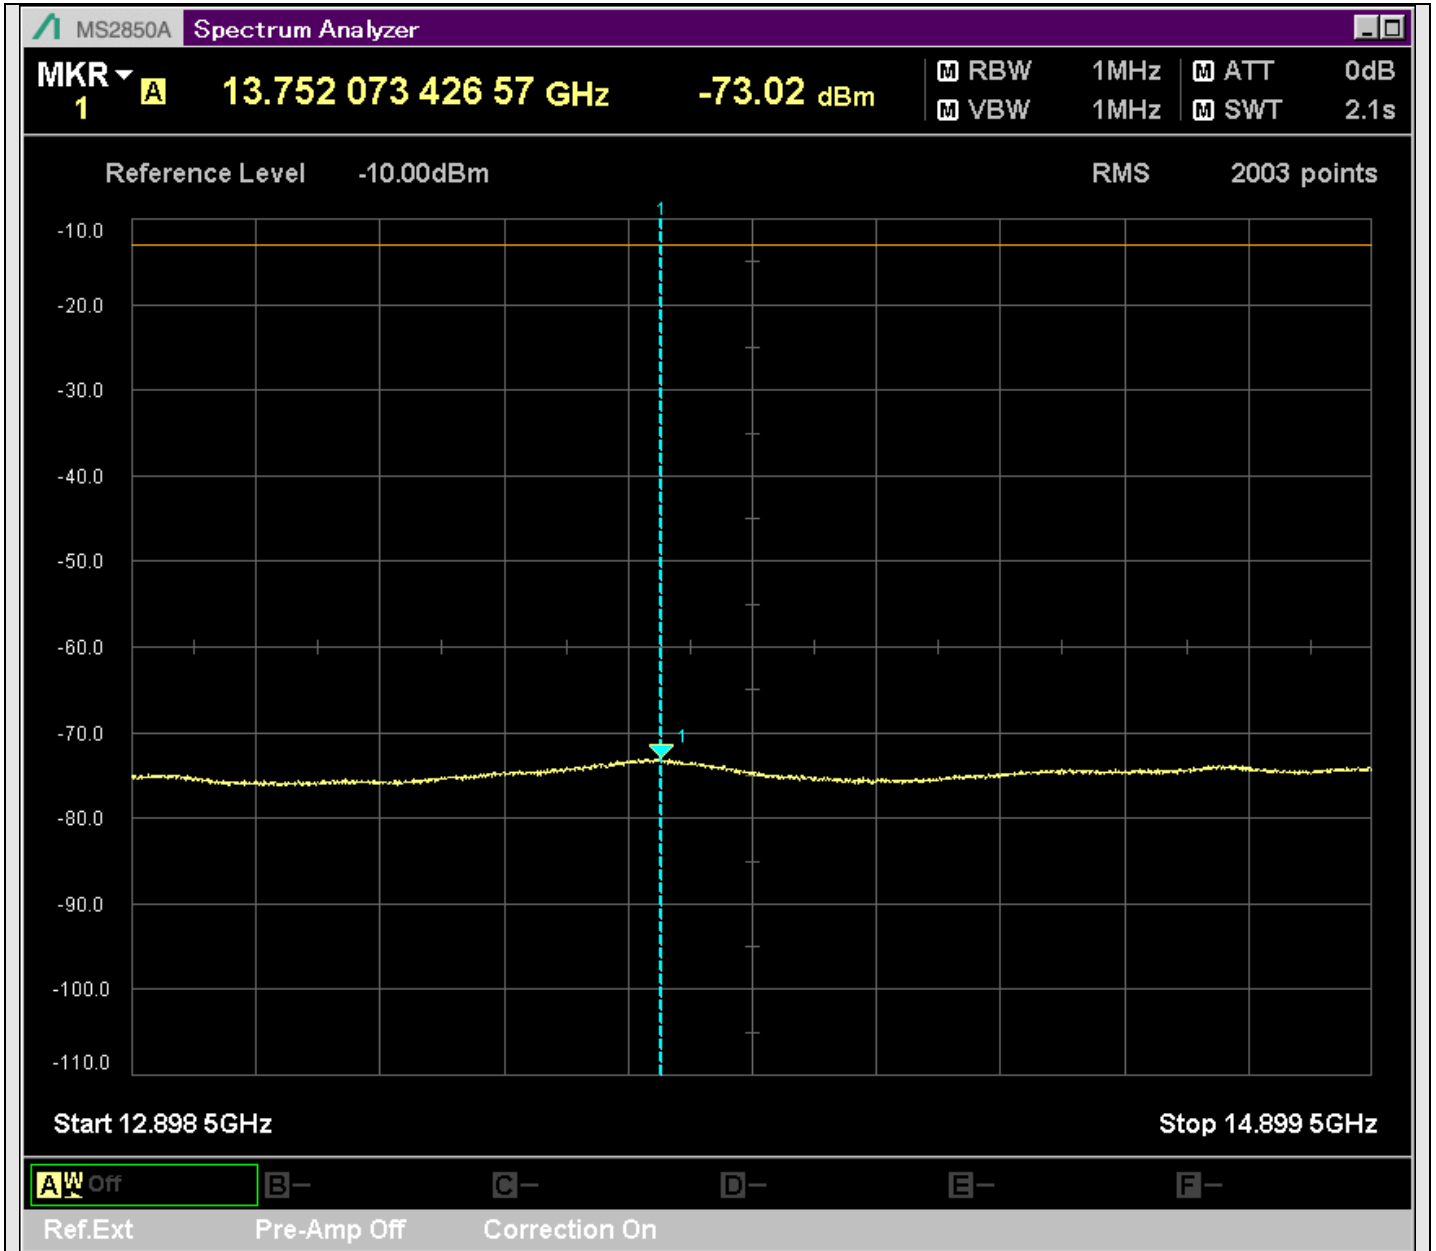

n7_5MHz_15kHz_537500_CP-OFDM
QPSK_Edge_1RB_Right_SA(12898MHz-14900MHz_1MHz)@13752.073MHz