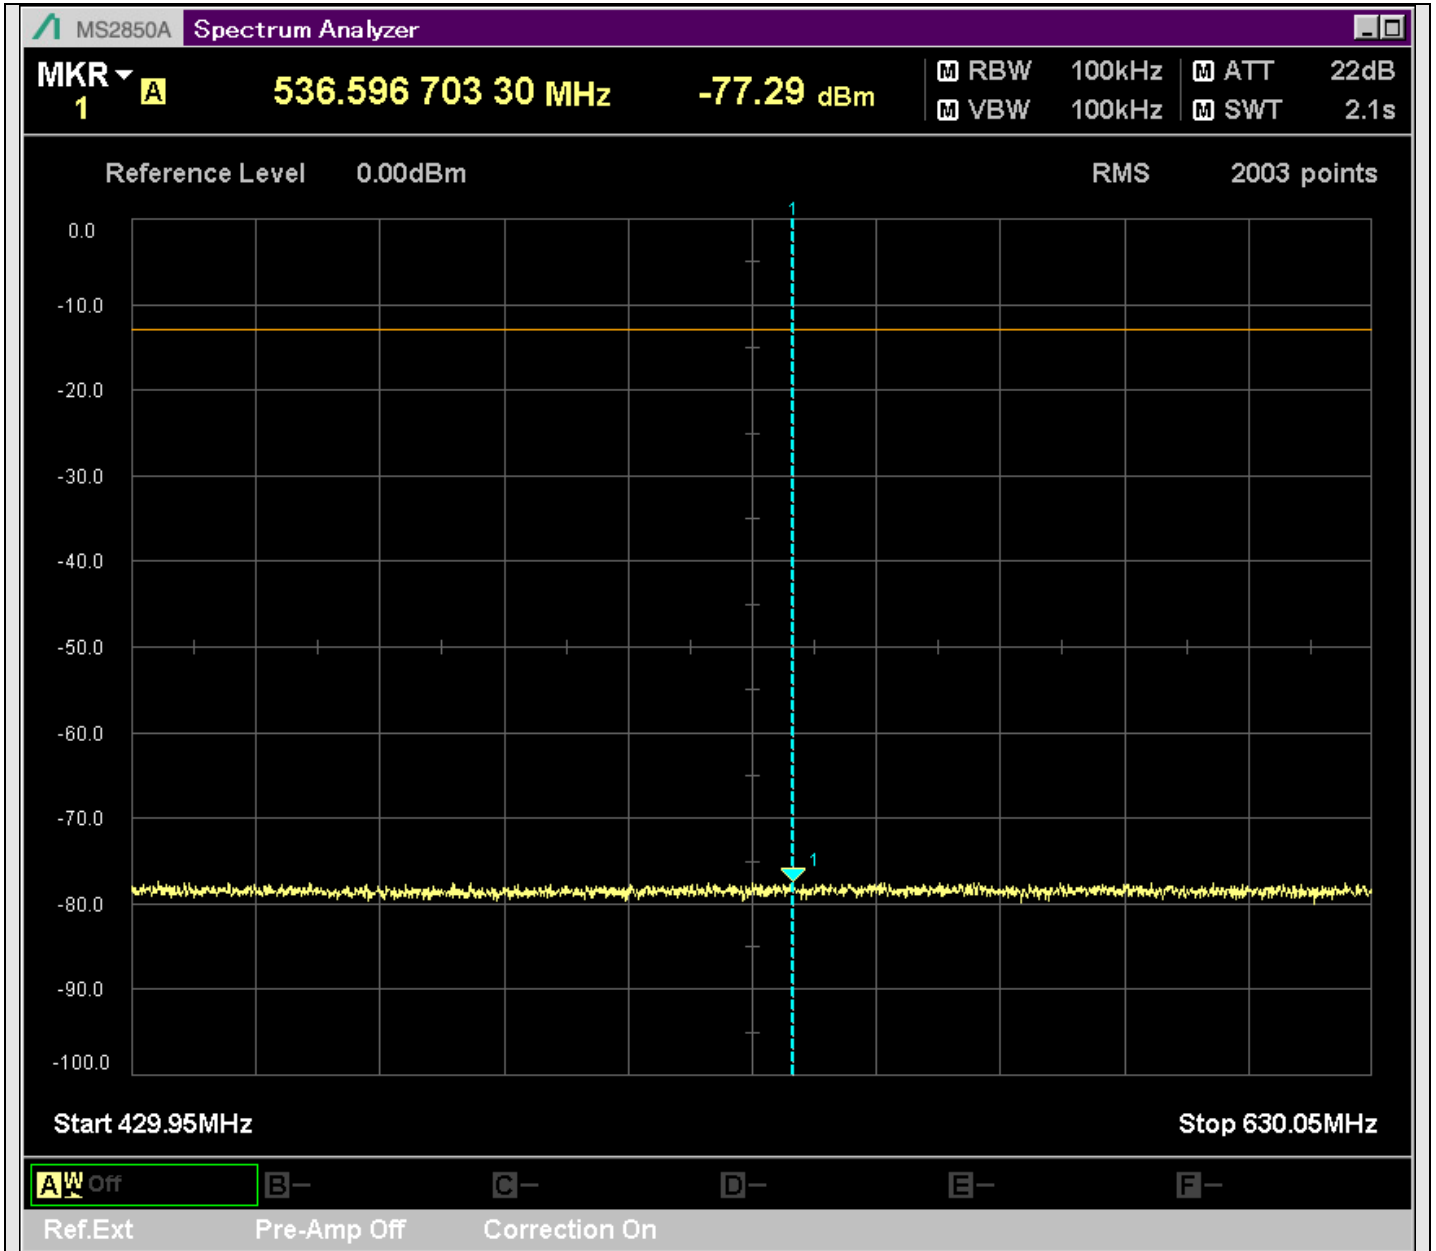

n7_5MHz_15kHz_531000_CP-OFDM
QPSK_Edge_1RB_Right_SA(429.9MHz-630.1MHz_100kHz)@536.597MHz