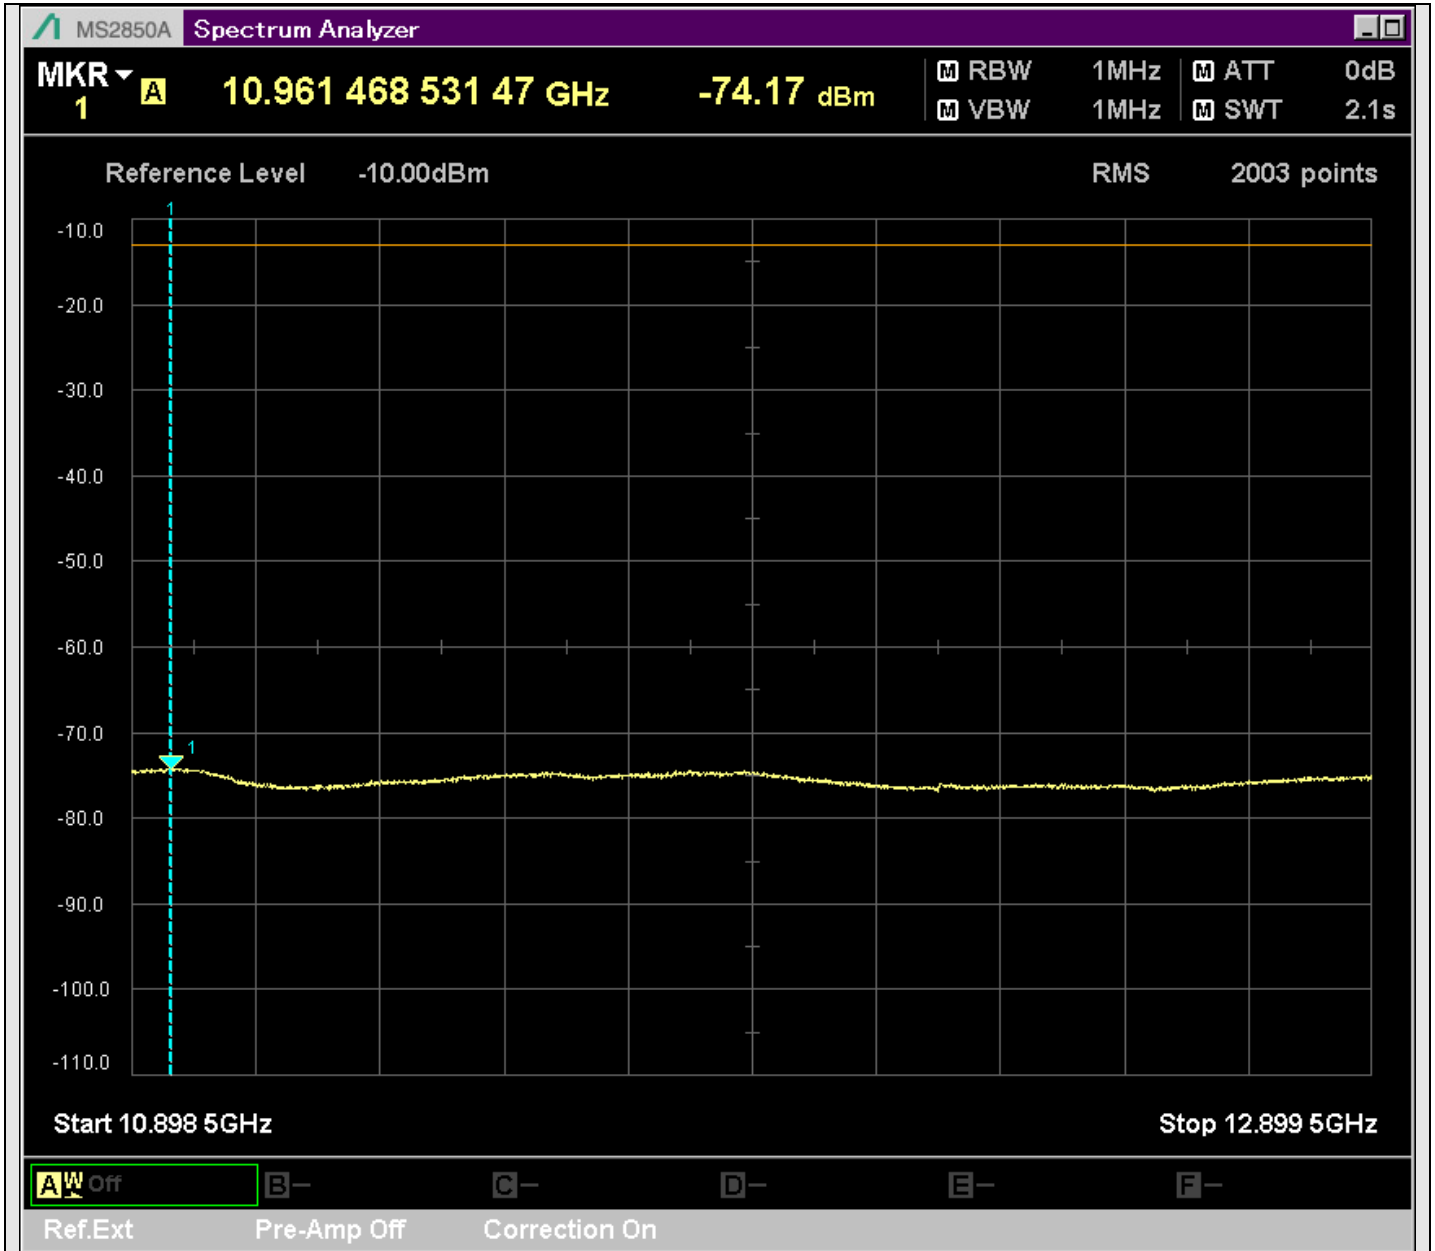

n7\_5MHz\_15kHz\_531000\_CP-OFDM  
QPSK\_Edge\_1RB\_Left\_SA(4899MHz-6900MHz\_1MHz)@6169.500MHz

n7\_5MHz\_15kHz\_531000\_CP-OFDM  
QPSK\_Edge\_1RB\_Left\_SA(6898MHz-8900MHz\_1MHz)@7598.150MHz

n7\_5MHz\_15kHz\_531000\_CP-OFDM  
QPSK\_Edge\_1RB\_Left\_SA(8898MHz-10900MHz\_1MHz)@10893.503MHz