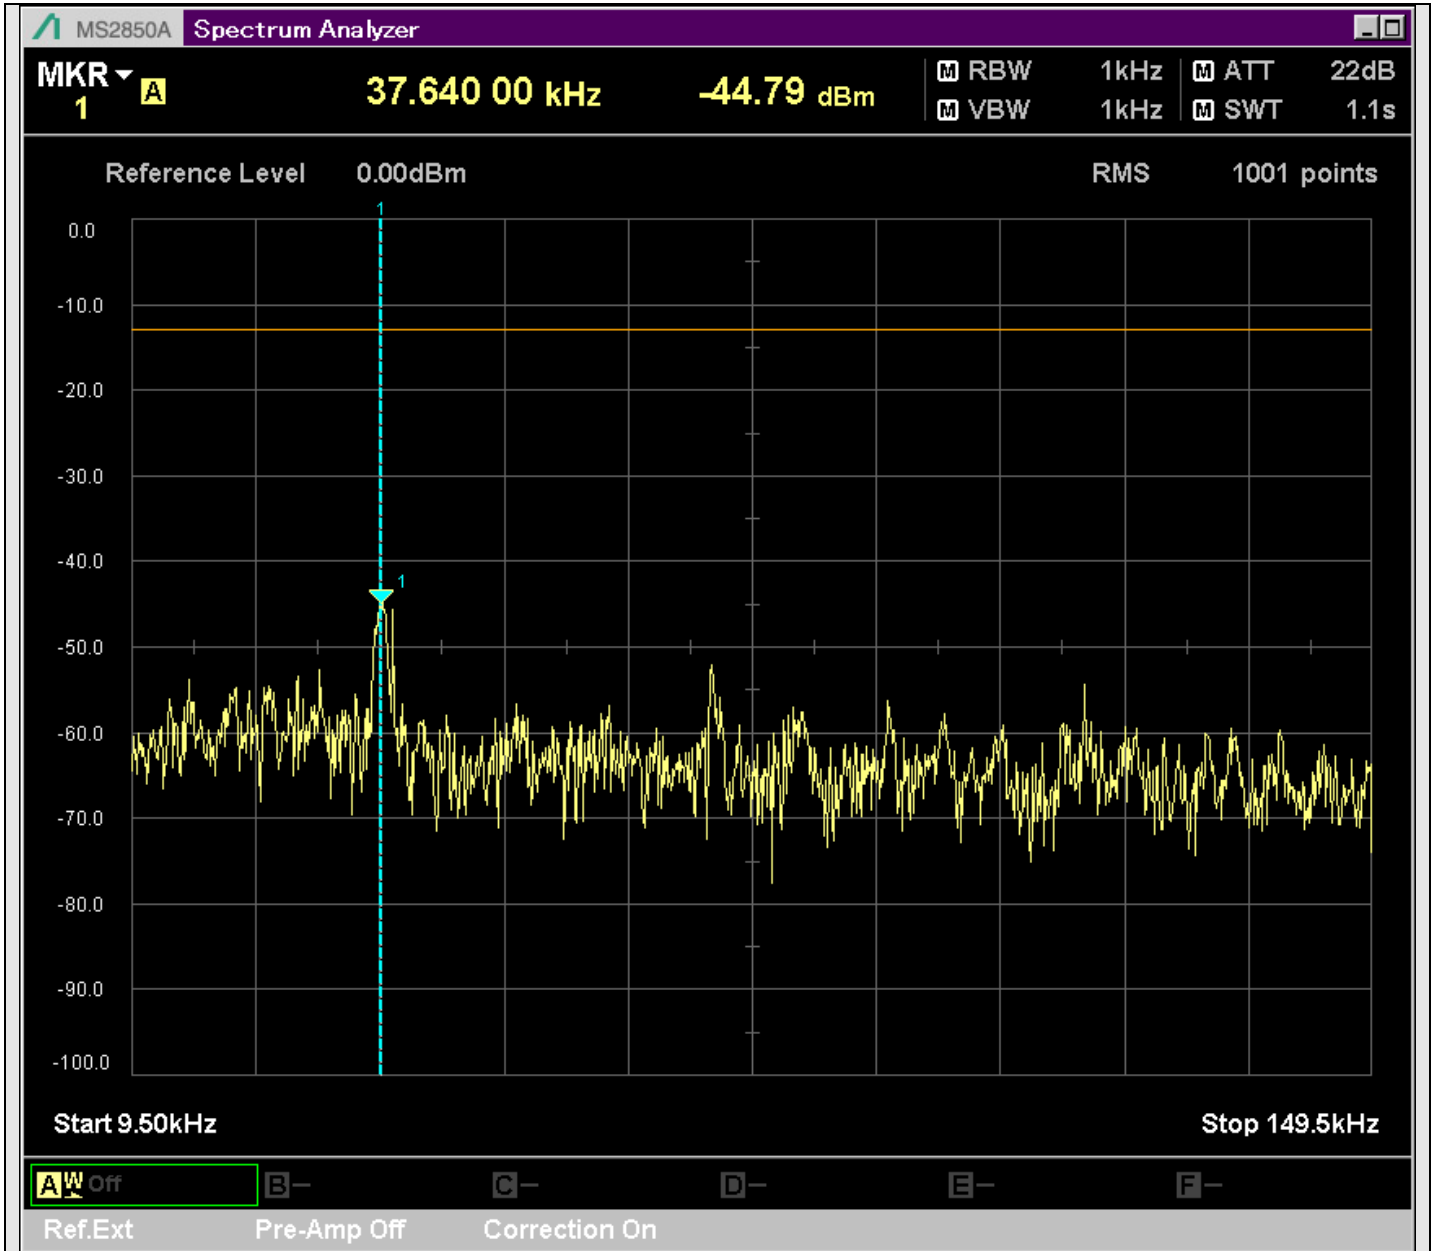

n7_25MHz_15kHz_526500_CP-OFDM
QPSK_Edge_1RB_Right_SA(0.009MHz-0.15MHz_1kHz)@0.038MHz