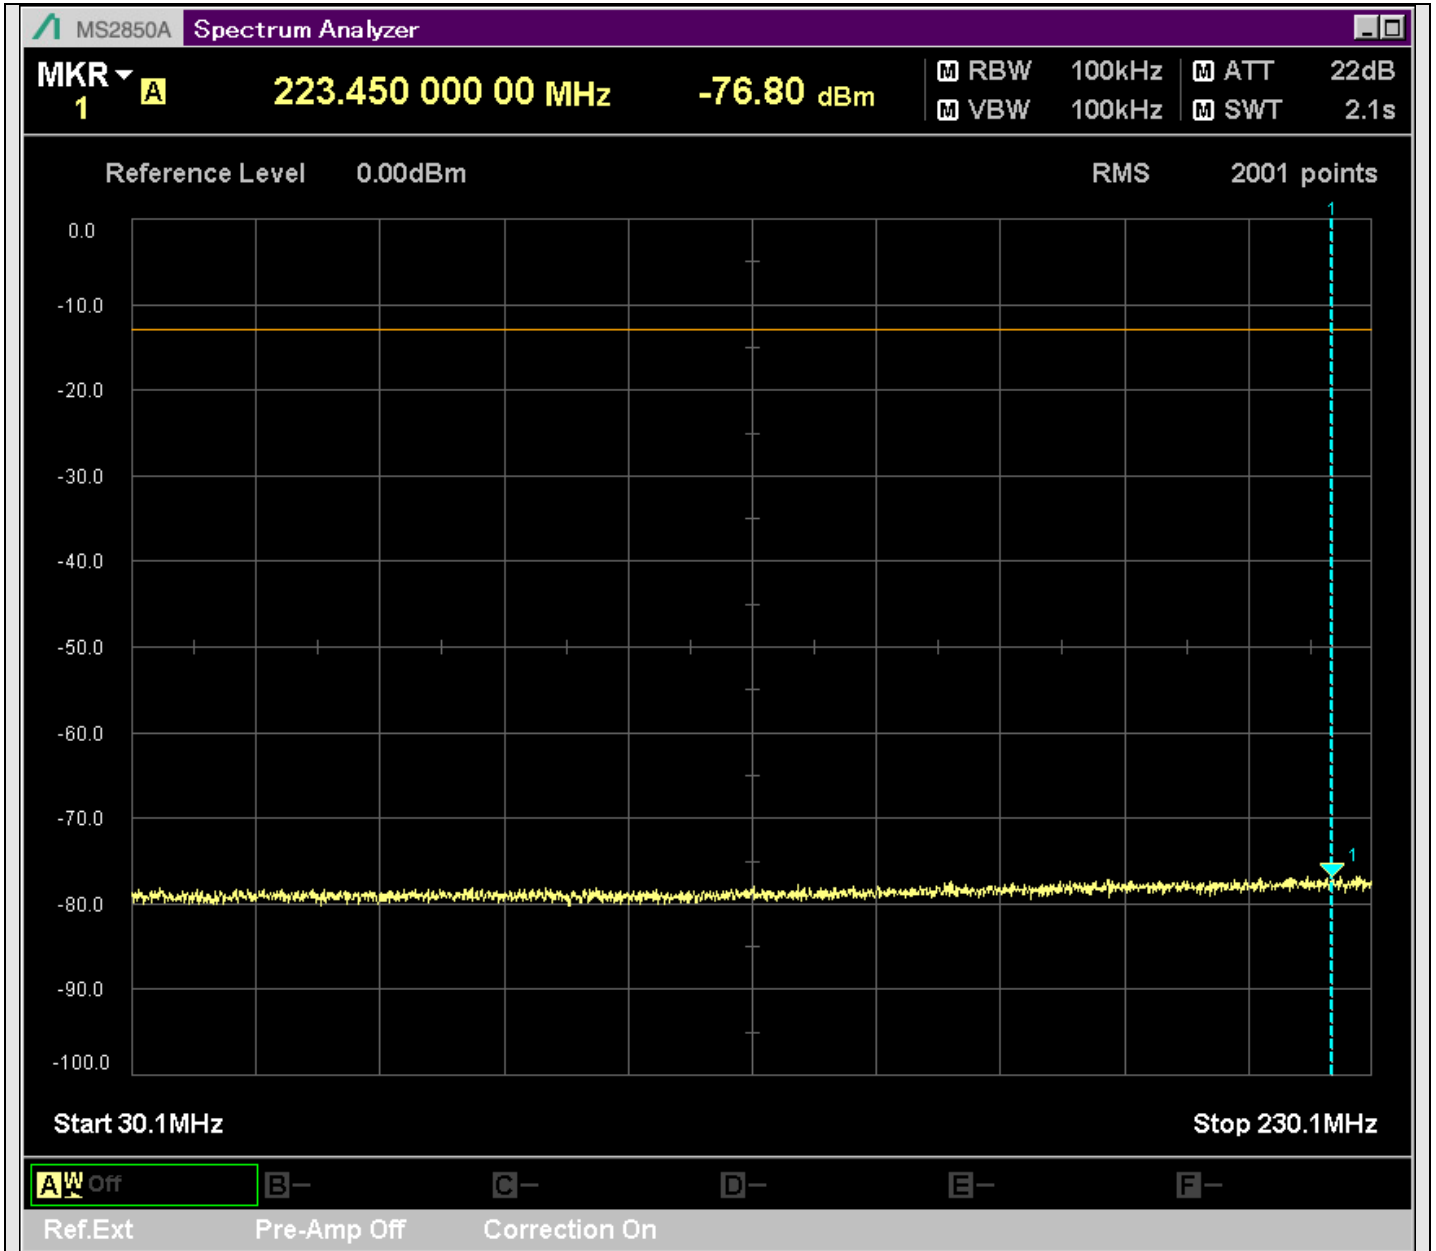

n7\_5MHz\_15kHz\_537500\_CP-OFDM  
QPSK\_Edge\_1RB\_Right\_SA(0.009MHz-0.15MHz\_1kHz)@0.038MHz

n7\_5MHz\_15kHz\_537500\_CP-OFDM  
QPSK\_Edge\_1RB\_Right\_SA(0.15MHz-20.16MHz\_10kHz)@0.155MHz

n7\_5MHz\_15kHz\_537500\_CP-OFDM  
QPSK\_Edge\_1RB\_Right\_SA(20.14MHz-30MHz\_10kHz)@21.721MHz