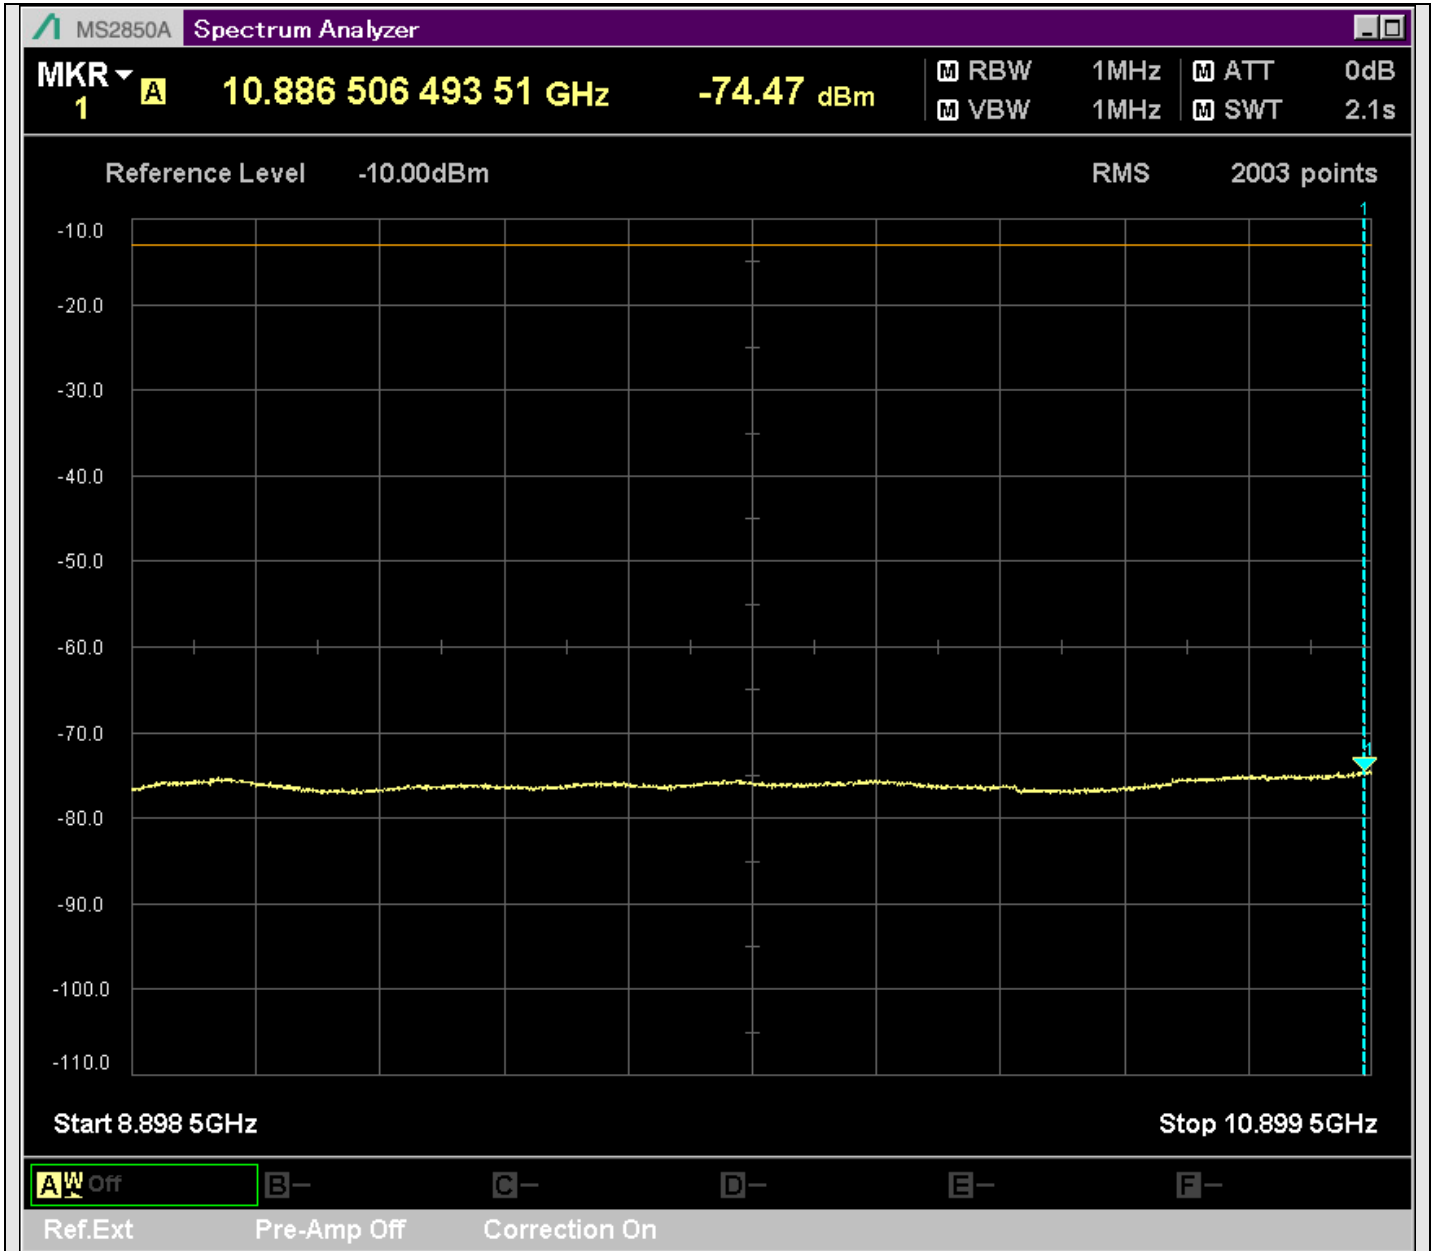

n7\_5MHz\_15kHz\_537500\_CP-OFDM  
QPSK\_Outer\_Full\_SA(629.9MHz-830.1MHz\_100kHz)@803.963MHz

n7\_5MHz\_15kHz\_537500\_CP-OFDM  
QPSK\_Outer\_Full\_SA(8898MHz-10900MHz\_1MHz)@10886.506MHz

n7\_5MHz\_15kHz\_537500\_CP-OFDM  
QPSK\_Outer\_Full\_SA(10898MHz-12900MHz\_1MHz)@10962.468MHz