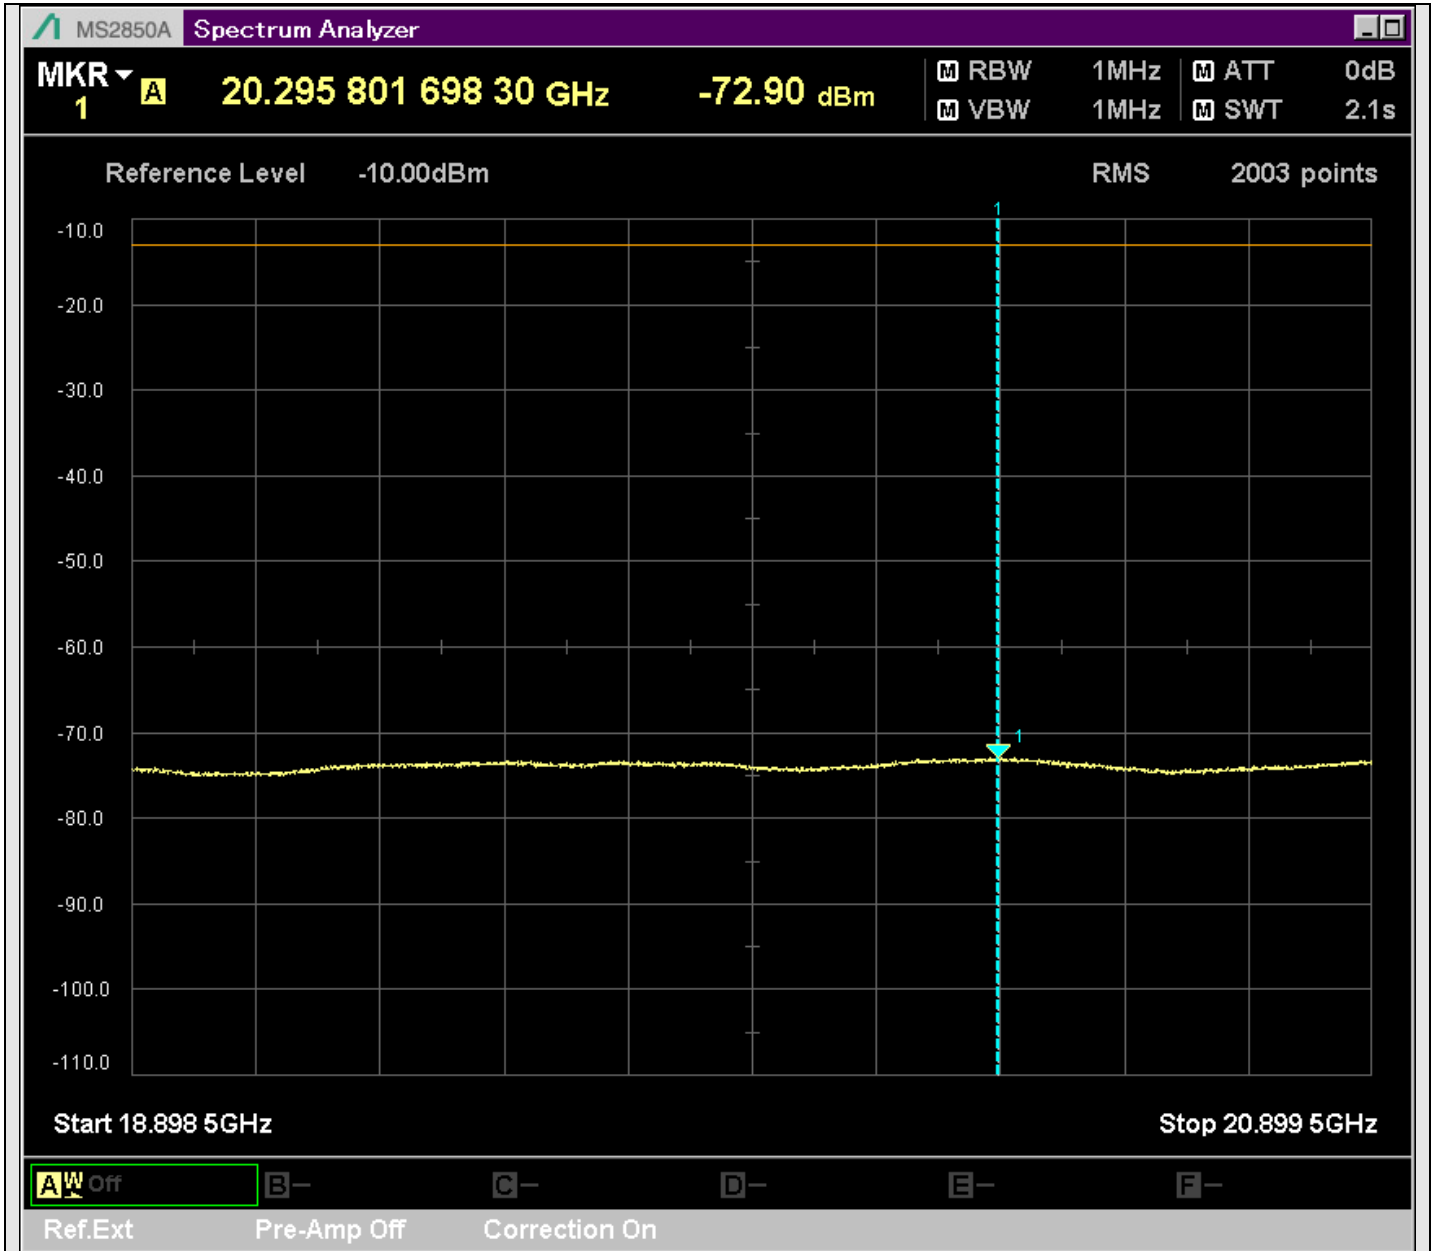

n7_25MHz_15kHz_526500_CP-OFDM
QPSK_Edge_1RB_Right_SA(18898MHz-20900MHz_1MHz)@20295.802MHz