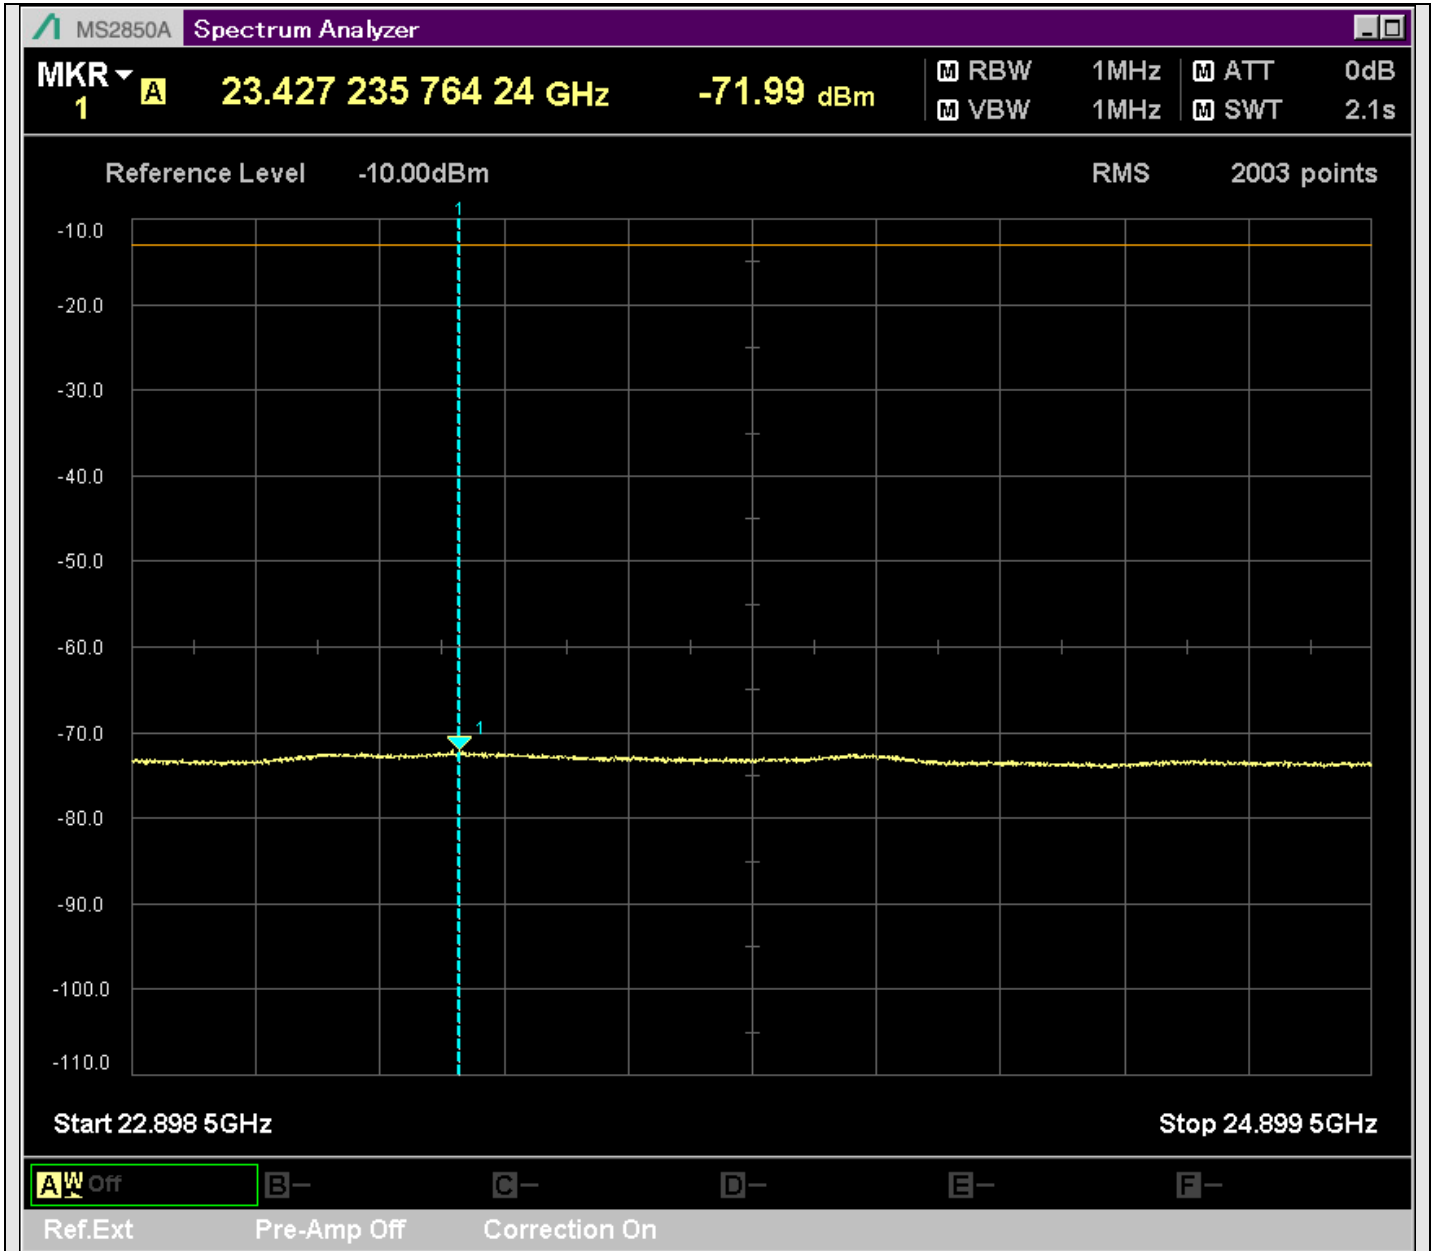

n7_5MHz_15kHz_537500_CP-OFDM
QPSK_Outer_Full_SA(22898MHz-24900MHz_1MHz)@23427.236MHz