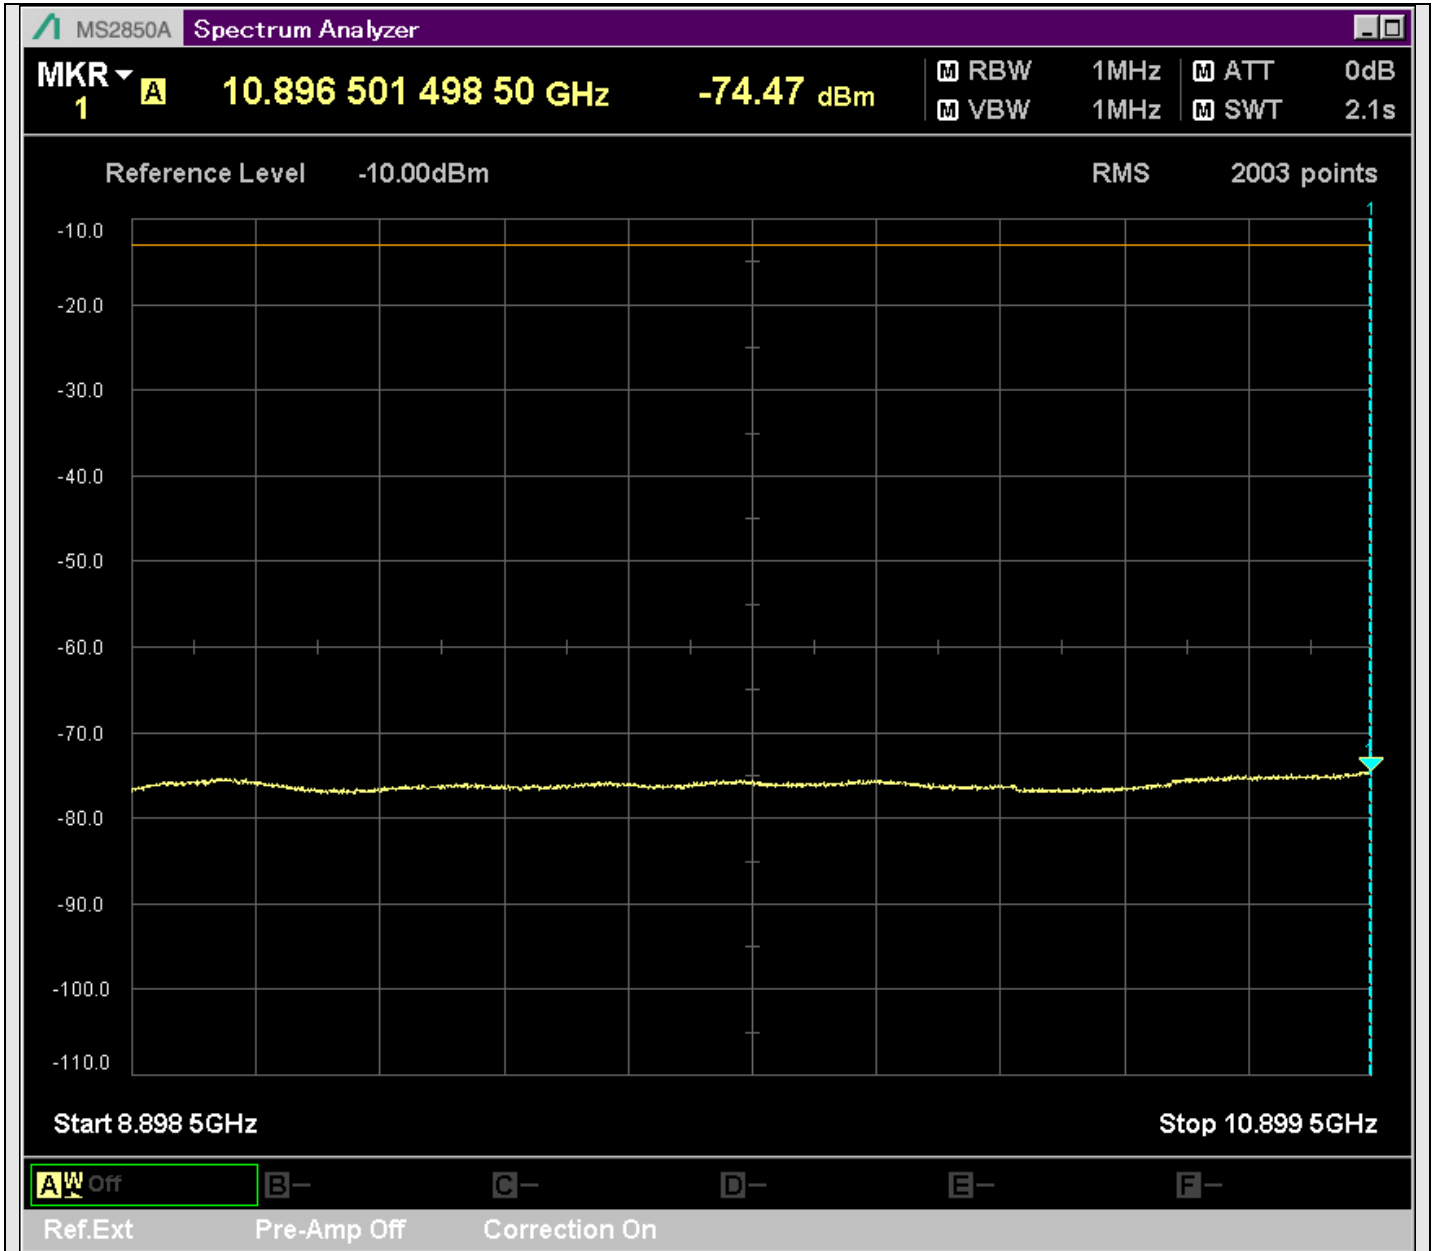

n7_5MHz_15kHz_537500_CP-OFDM
QPSK_Edge_1RB_Left_SA(8898MHz-10900MHz_1MHz)@10896.501MHz