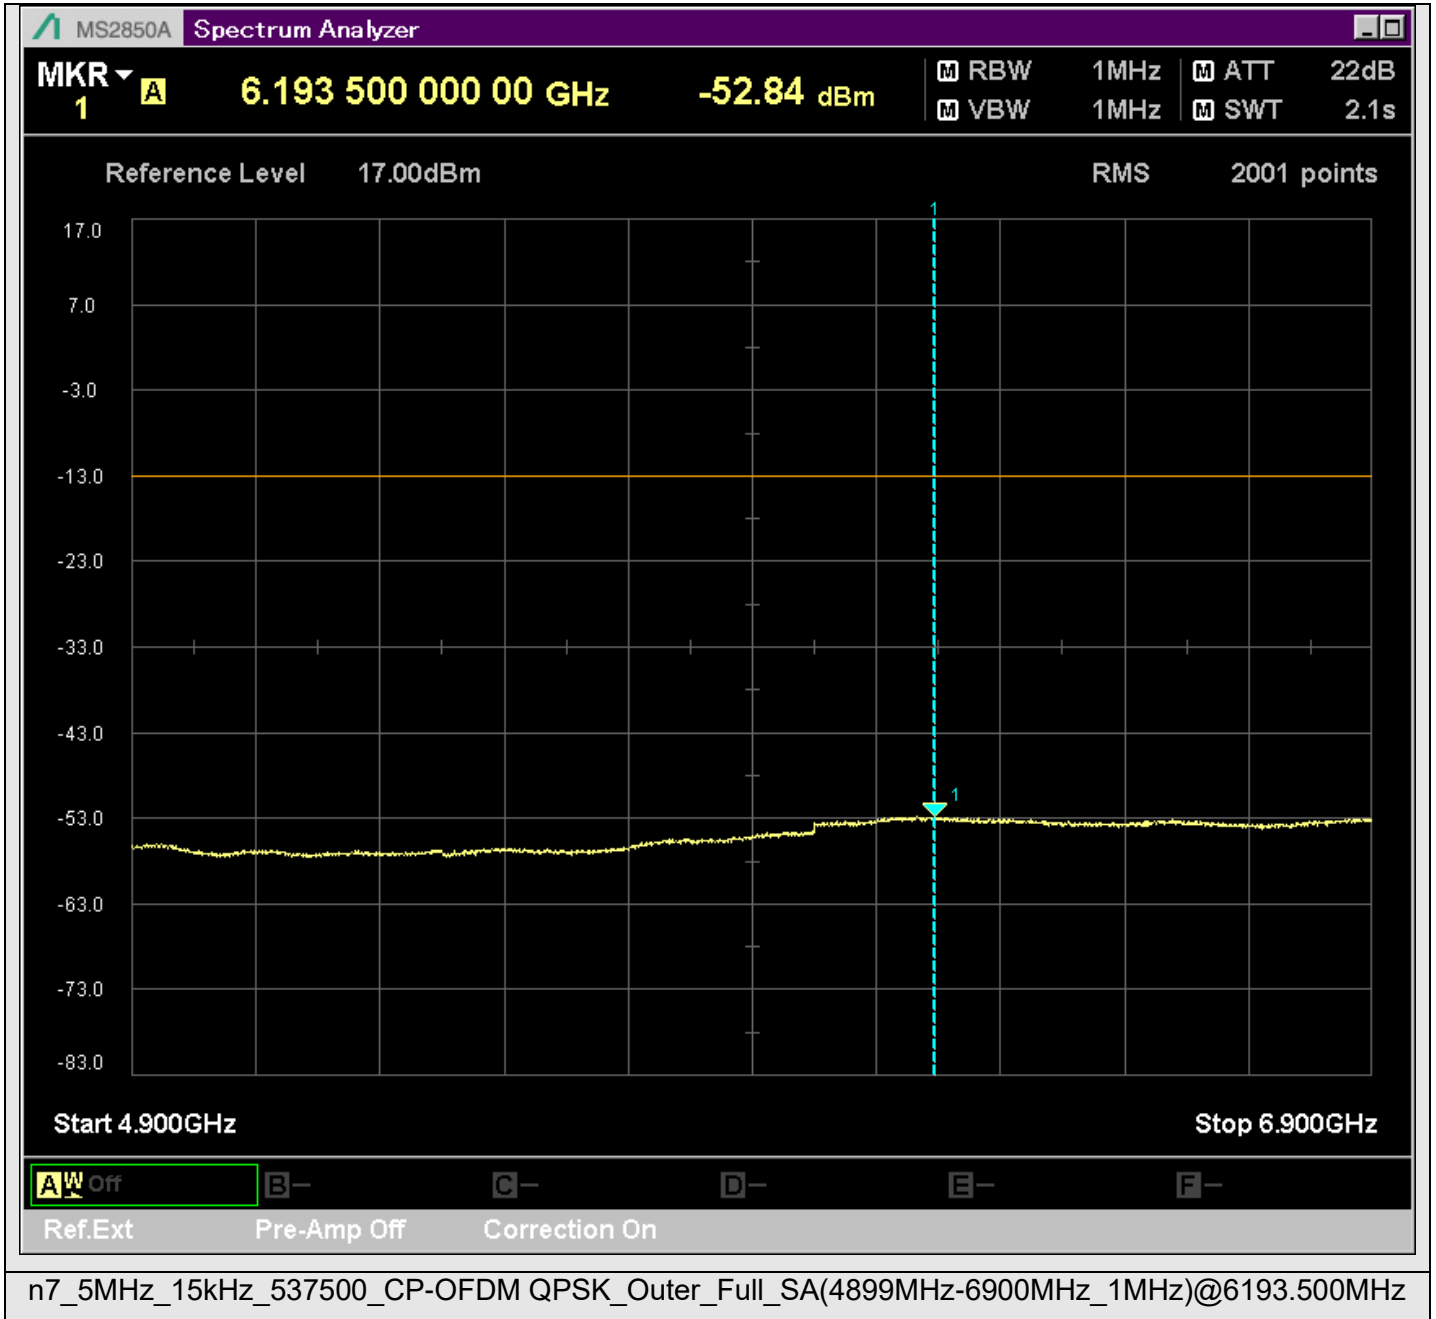

n7\_5MHz\_15kHz\_537500\_CP-OFDM  
QPSK\_Outer\_Full\_SA(629.9MHz-830.1MHz\_100kHz)@803.963MHz

n7\_5MHz\_15kHz\_537500\_CP-OFDM  
QPSK\_Outer\_Full\_SA(8898MHz-10900MHz\_1MHz)@10886.506MHz

n7\_5MHz\_15kHz\_537500\_CP-OFDM  
QPSK\_Outer\_Full\_SA(10898MHz-12900MHz\_1MHz)@10962.468MHz