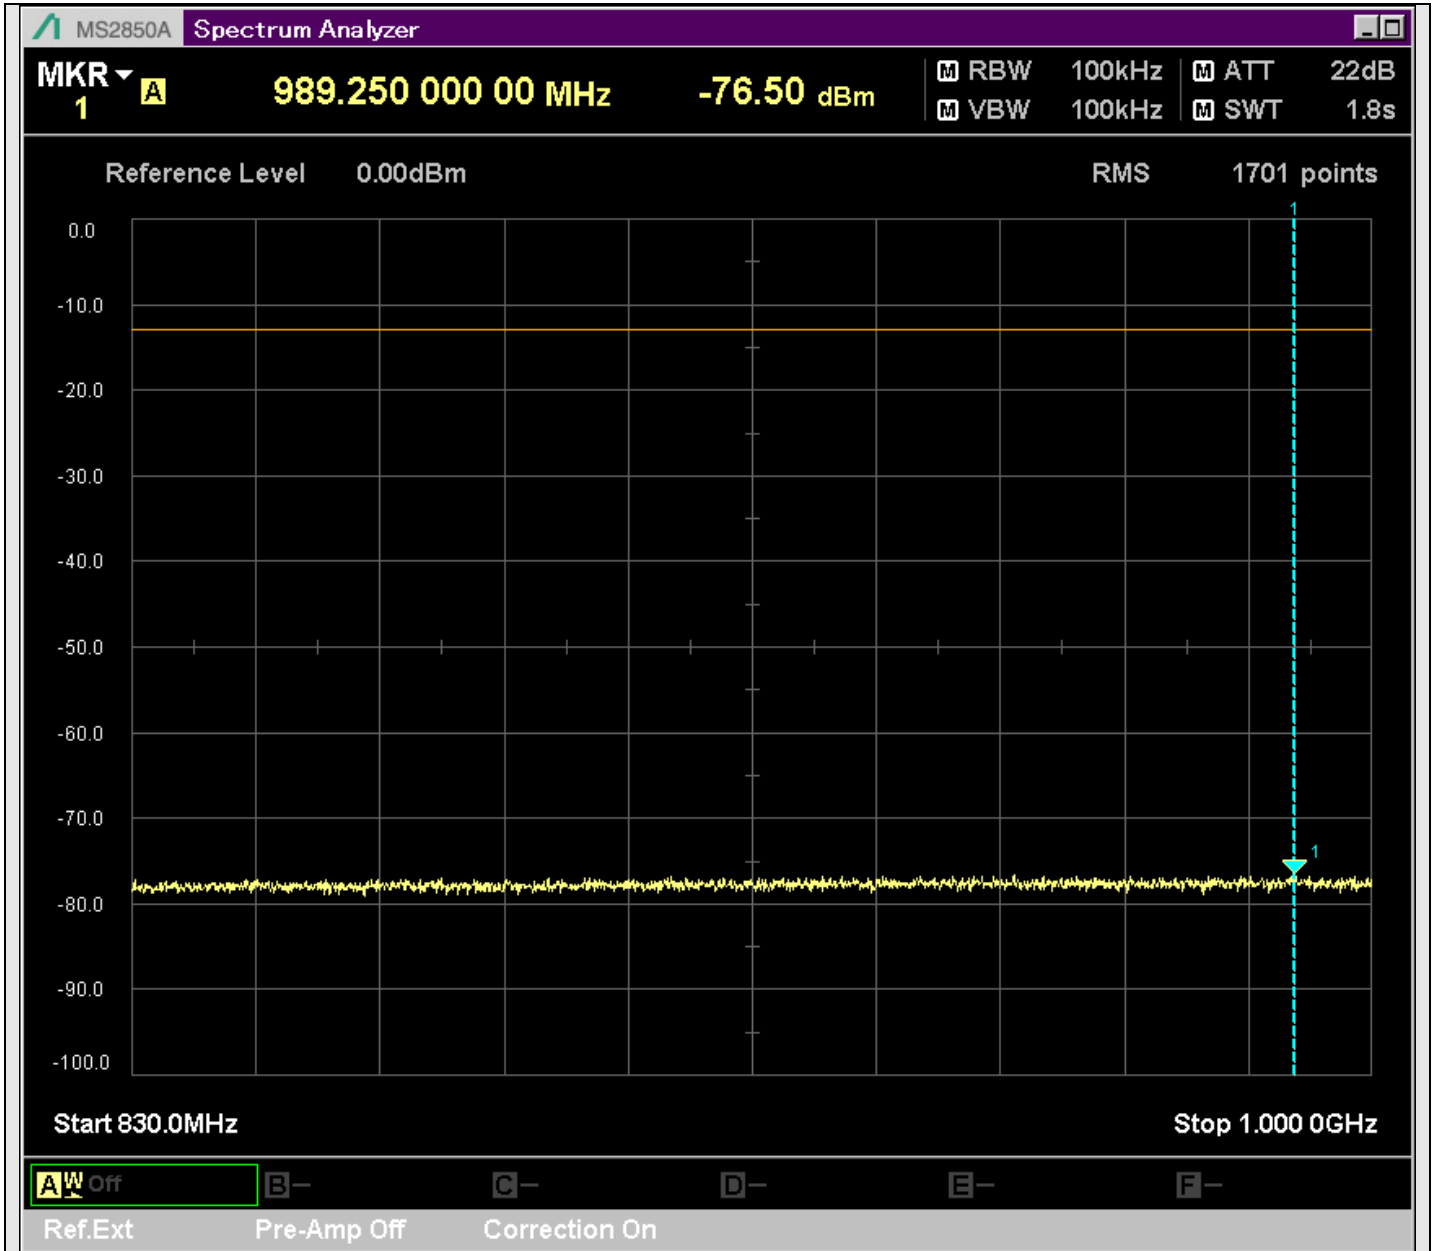

n7_5MHz_15kHz_537500_CP-OFDM
QPSK_Edge_1RB_Left_SA(829.9MHz-1000MHz_100kHz)@989.250MHz