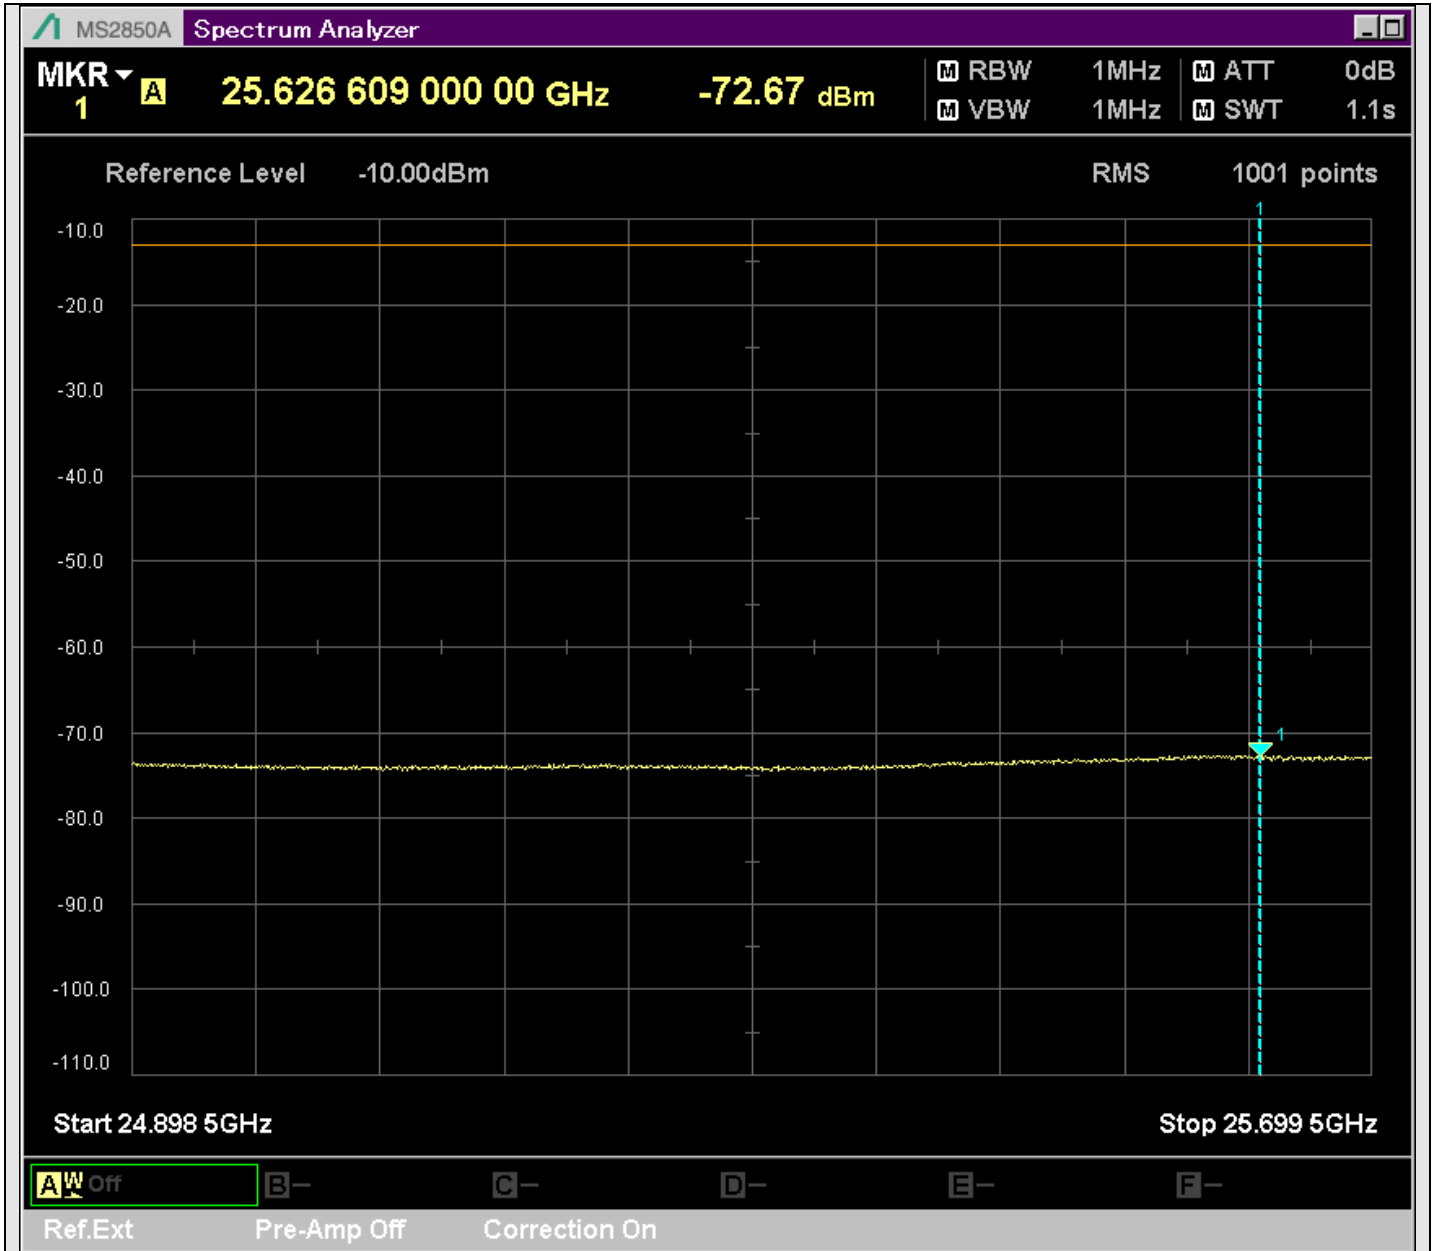

n7_5MHz_15kHz_537500_CP-OFDM
QPSK_Edge_1RB_Left_SA(24898MHz-25700MHz_1MHz)@25626.609MHz