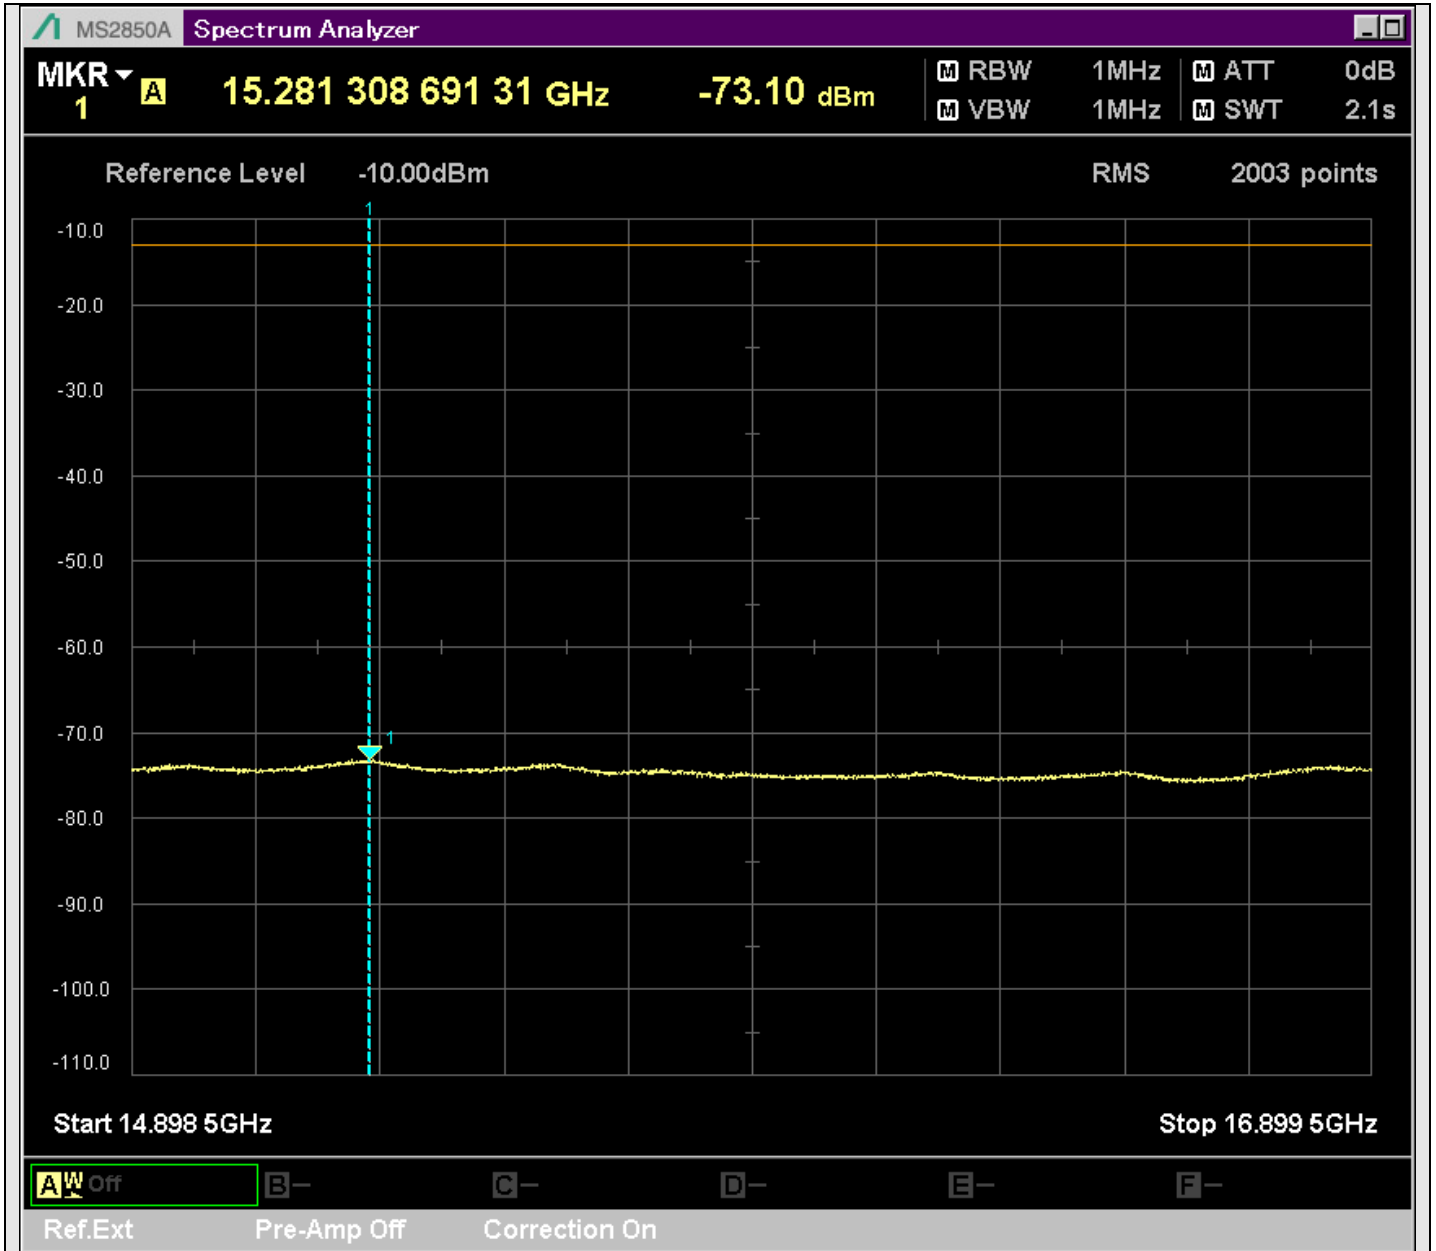

n7_5MHz_15kHz_531000_CP-OFDM
QPSK_Edge_1RB_Right_SA(14898MHz-16900MHz_1MHz)@15281.309MHz