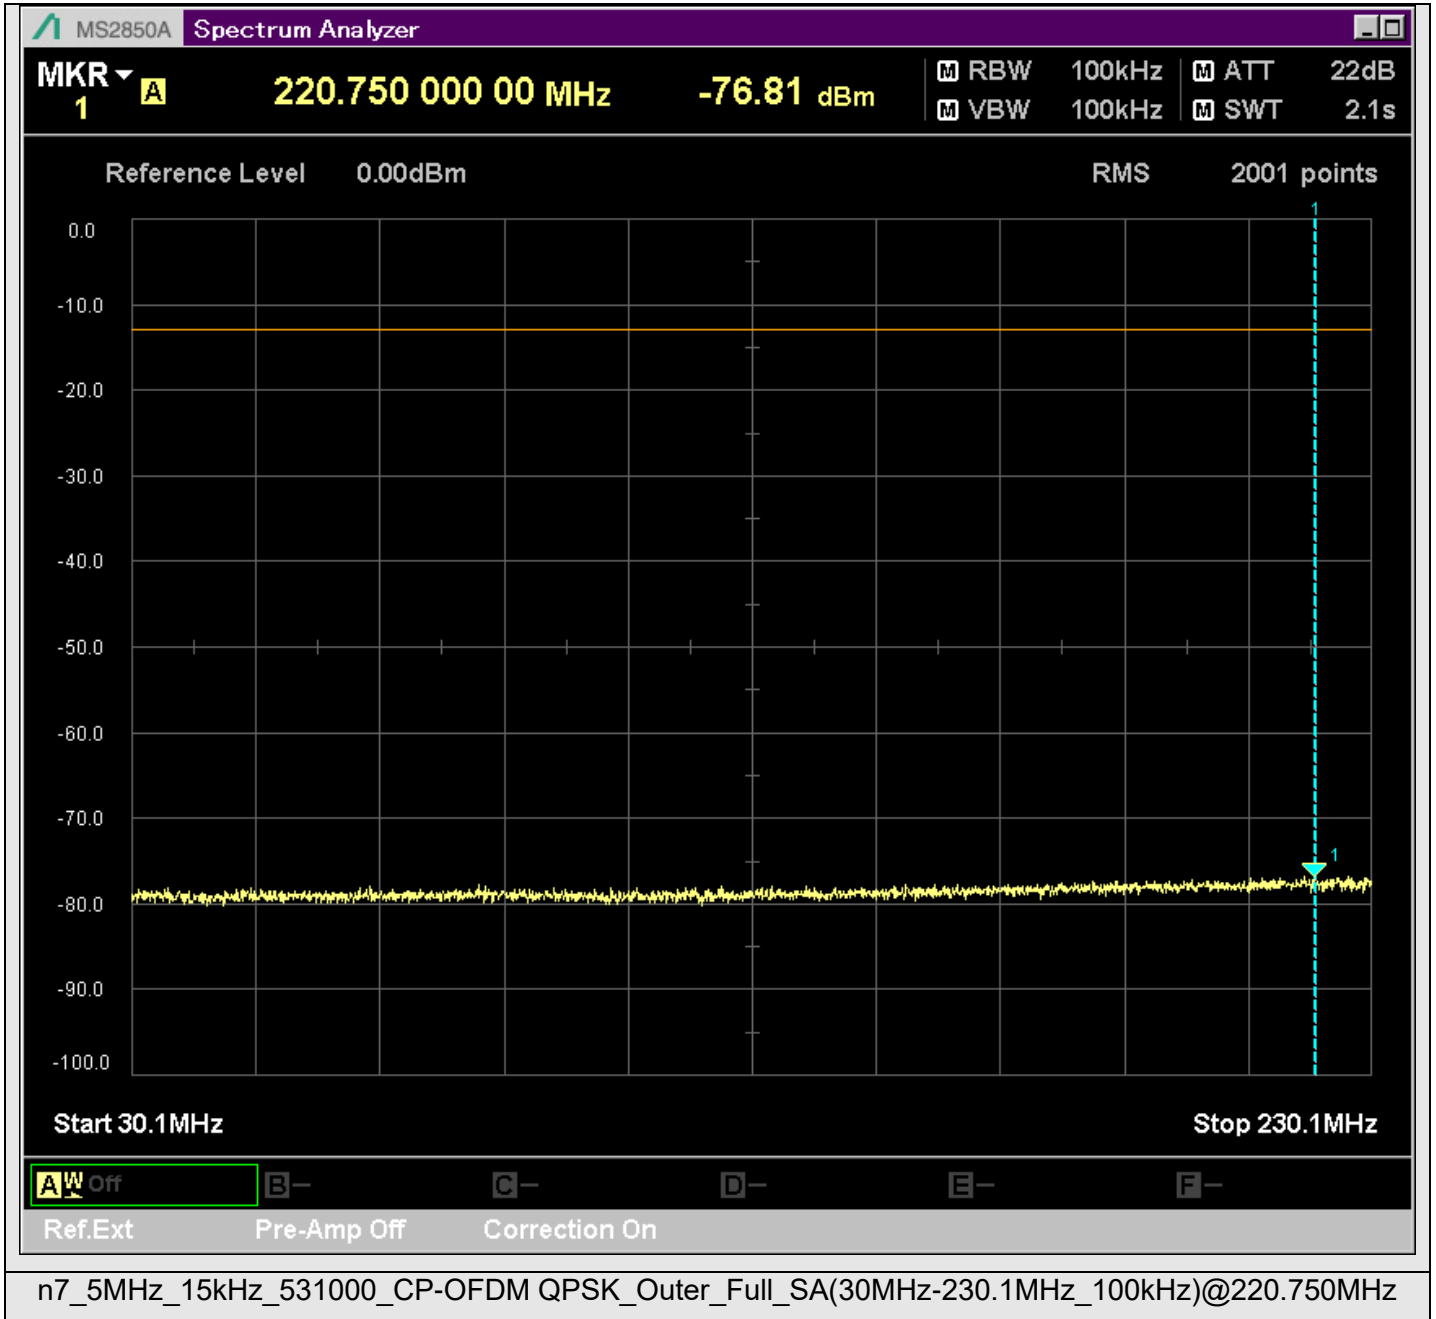

n7\_5MHz\_15kHz\_524500\_CP-OFDM  
QPSK\_Edge\_1RB\_Right\_SA(20898MHz-22900MHz\_1MHz)@21159.370MHz

n7\_5MHz\_15kHz\_524500\_CP-OFDM  
QPSK\_Edge\_1RB\_Right\_SA(22898MHz-24900MHz\_1MHz)@23449.225MHz

n7\_5MHz\_15kHz\_524500\_CP-OFDM  
QPSK\_Edge\_1RB\_Right\_SA(24898MHz-25700MHz\_1MHz)@25602.579MHz