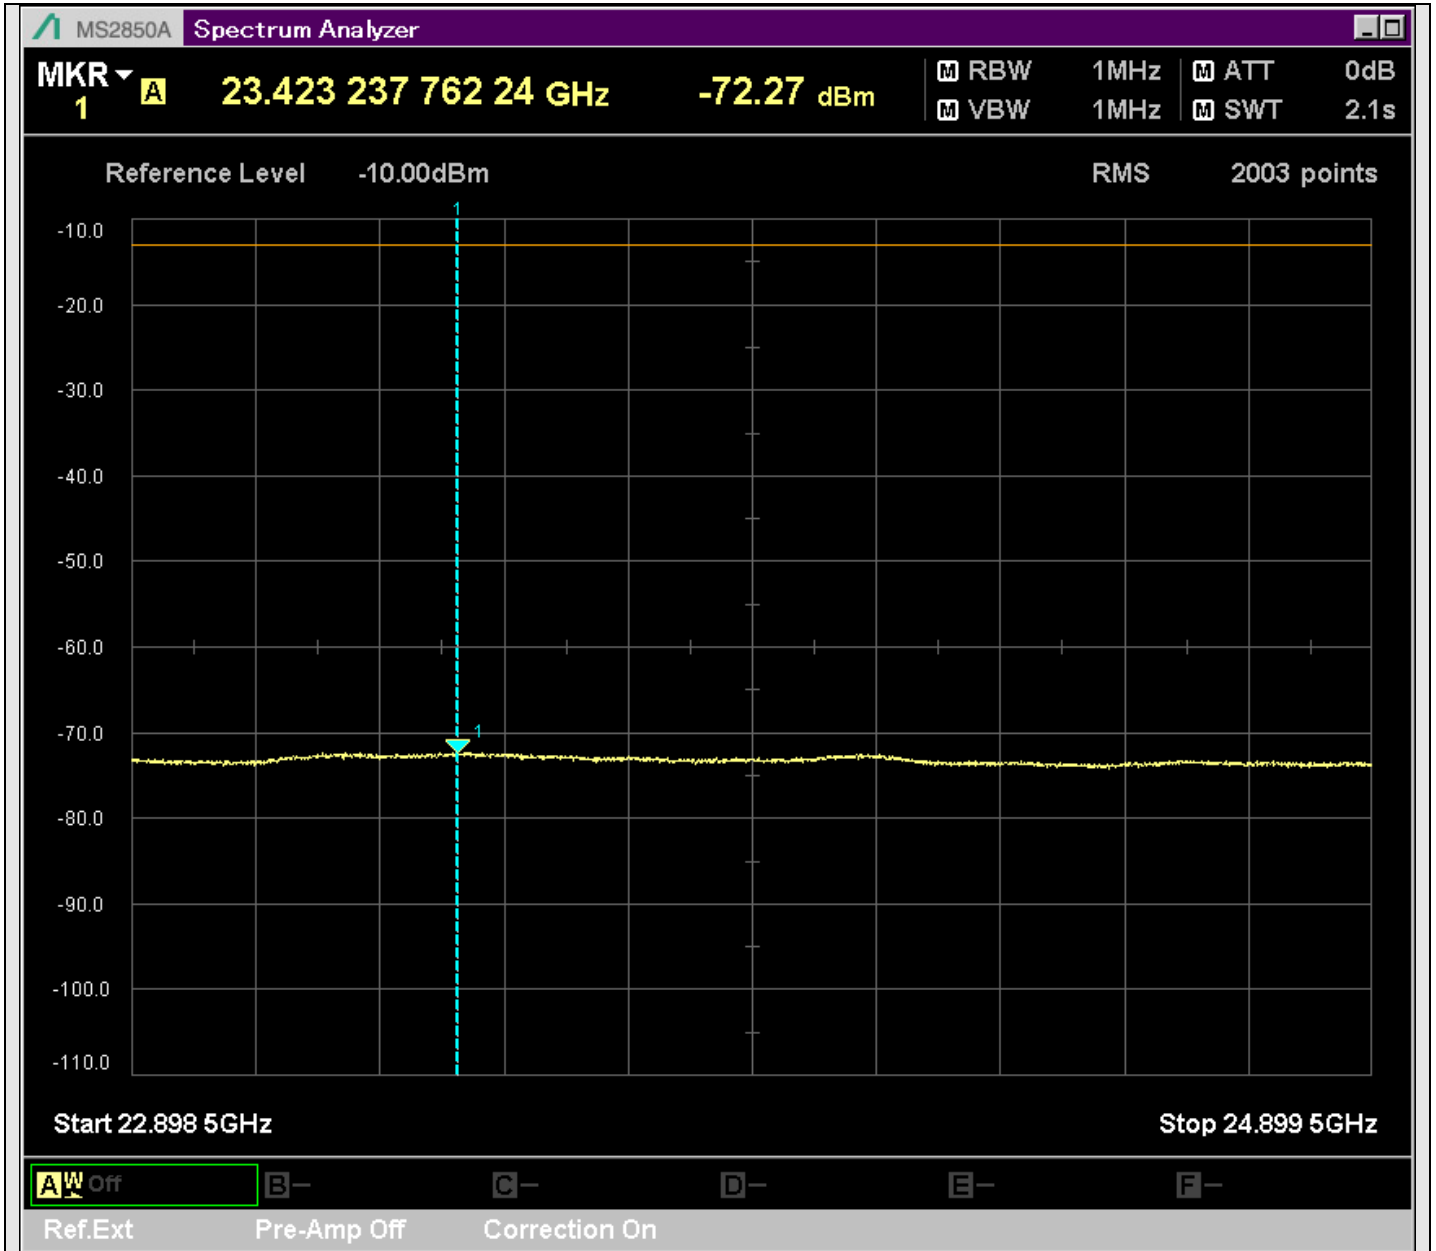

n7\_5MHz\_15kHz\_531000\_CP-OFDM  
QPSK\_Edge\_1RB\_Left\_SA(16898MHz-18900MHz\_1MHz)@17744.077MHz

n7\_5MHz\_15kHz\_531000\_CP-OFDM  
QPSK\_Edge\_1RB\_Left\_SA(18898MHz-20900MHz\_1MHz)@20280.809MHz

n7\_5MHz\_15kHz\_531000\_CP-OFDM  
QPSK\_Edge\_1RB\_Left\_SA(20898MHz-22900MHz\_1MHz)@21142.378MHz