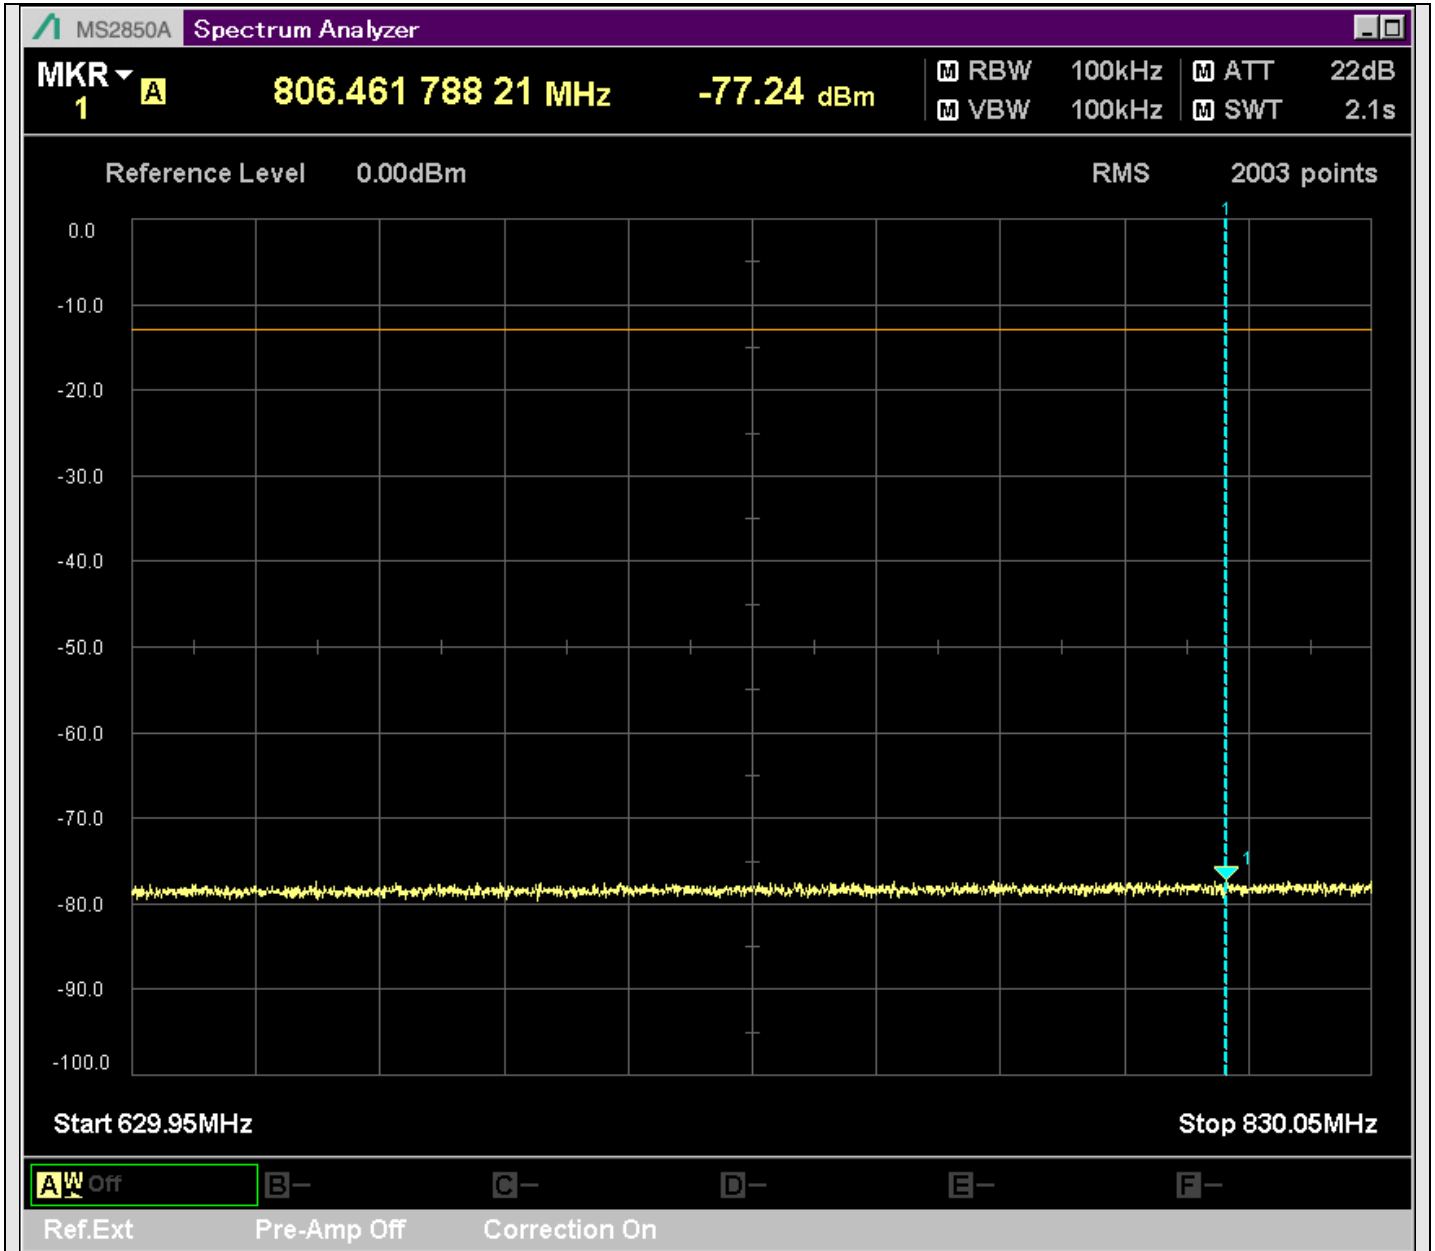

n7_25MHz_15kHz_526500_CP-OFDM
QPSK_Edge_1RB_Right_SA(629.9MHz-830.1MHz_100kHz)@806.462MHz