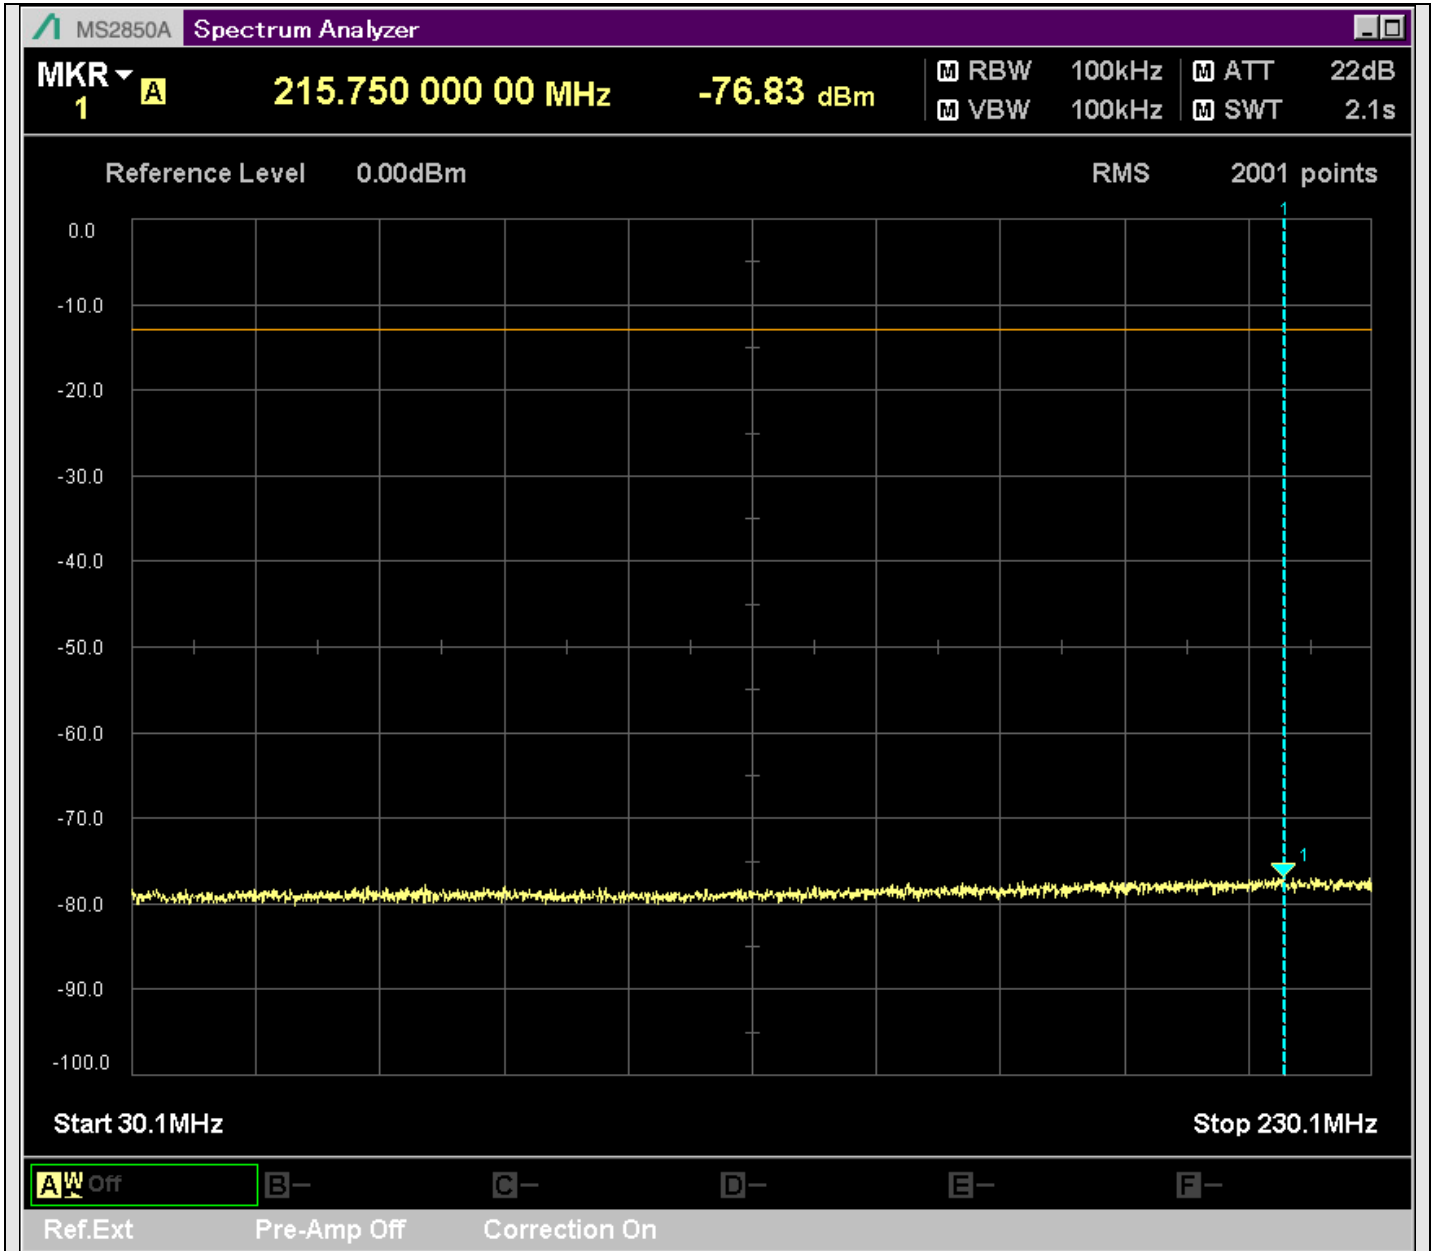

n7\_5MHz\_15kHz\_531000\_CP-OFDM  
QPSK\_Outer\_Full\_SA(22898MHz-24900MHz\_1MHz)@23414.242MHz

n7\_5MHz\_15kHz\_531000\_CP-OFDM  
QPSK\_Outer\_Full\_SA(24898MHz-25700MHz\_1MHz)@25583.355MHz

n7\_5MHz\_15kHz\_531000\_CP-OFDM  
QPSK\_Edge\_1RB\_Left\_SA(0.15MHz-20.16MHz\_10kHz)@0.175MHz