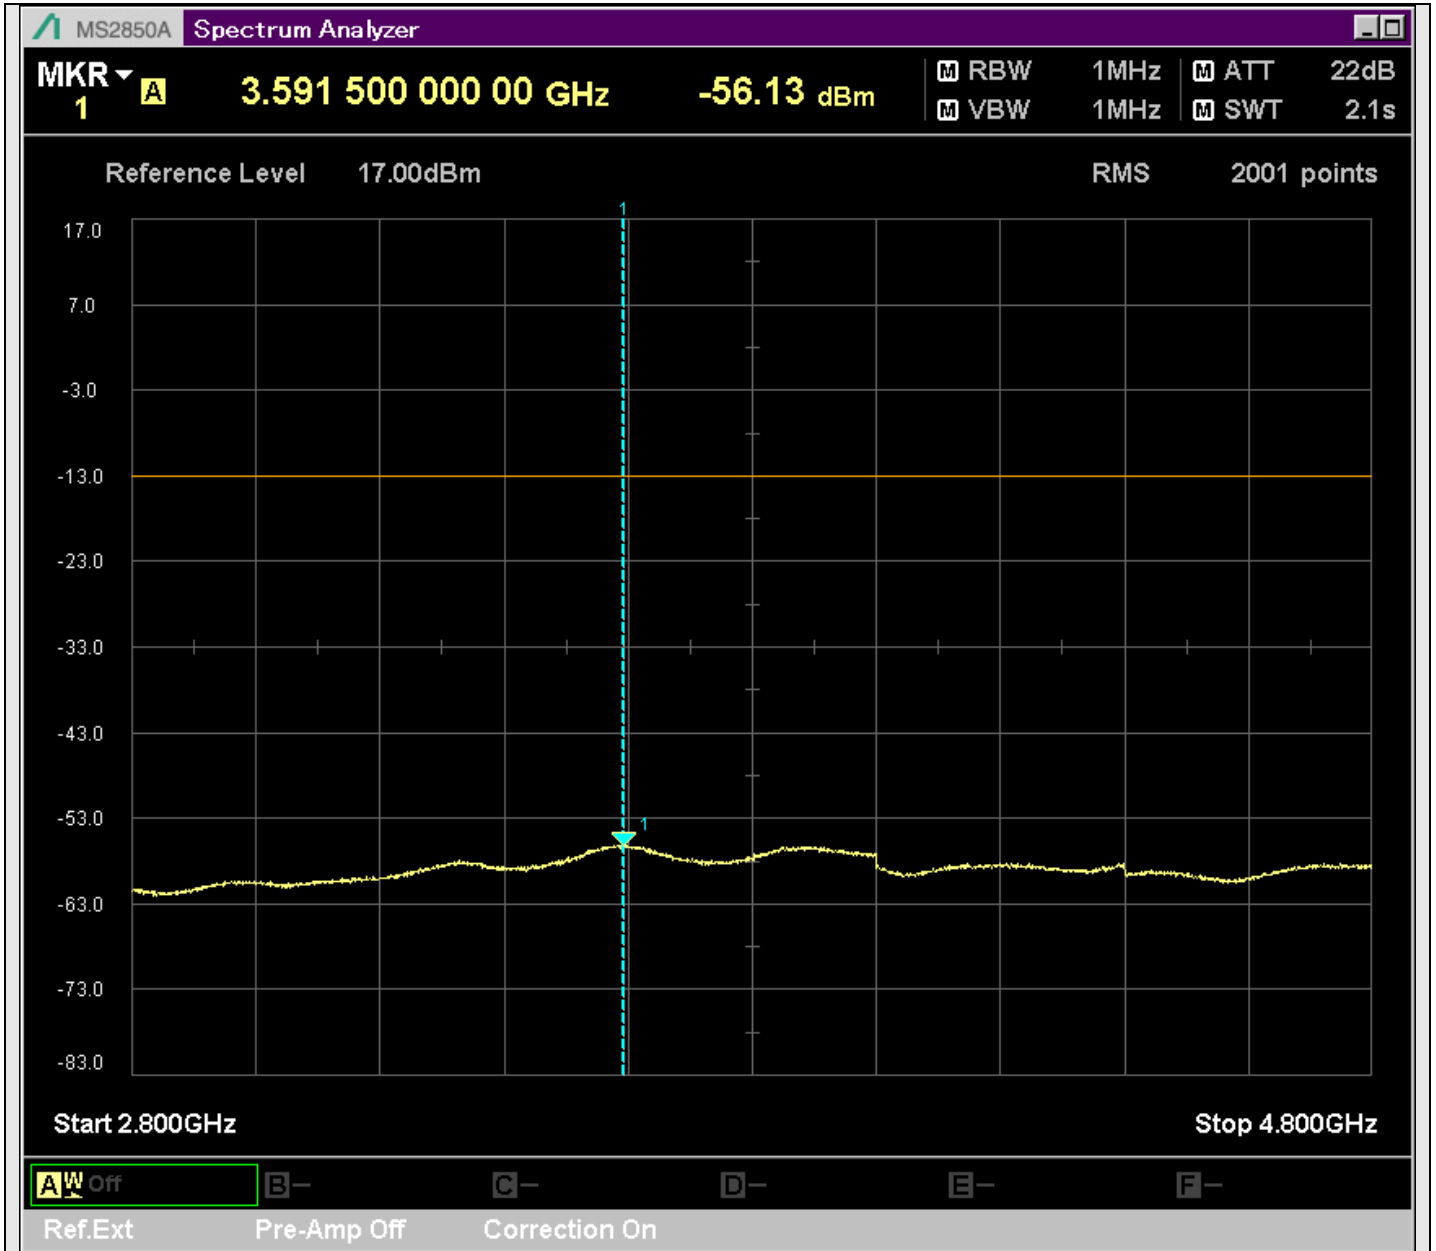

n7_5MHz_15kHz_537500_CP-OFDM
QPSK_Edge_1RB_Right_SA(2799MHz-4800MHz_1MHz)@3591.500MHz