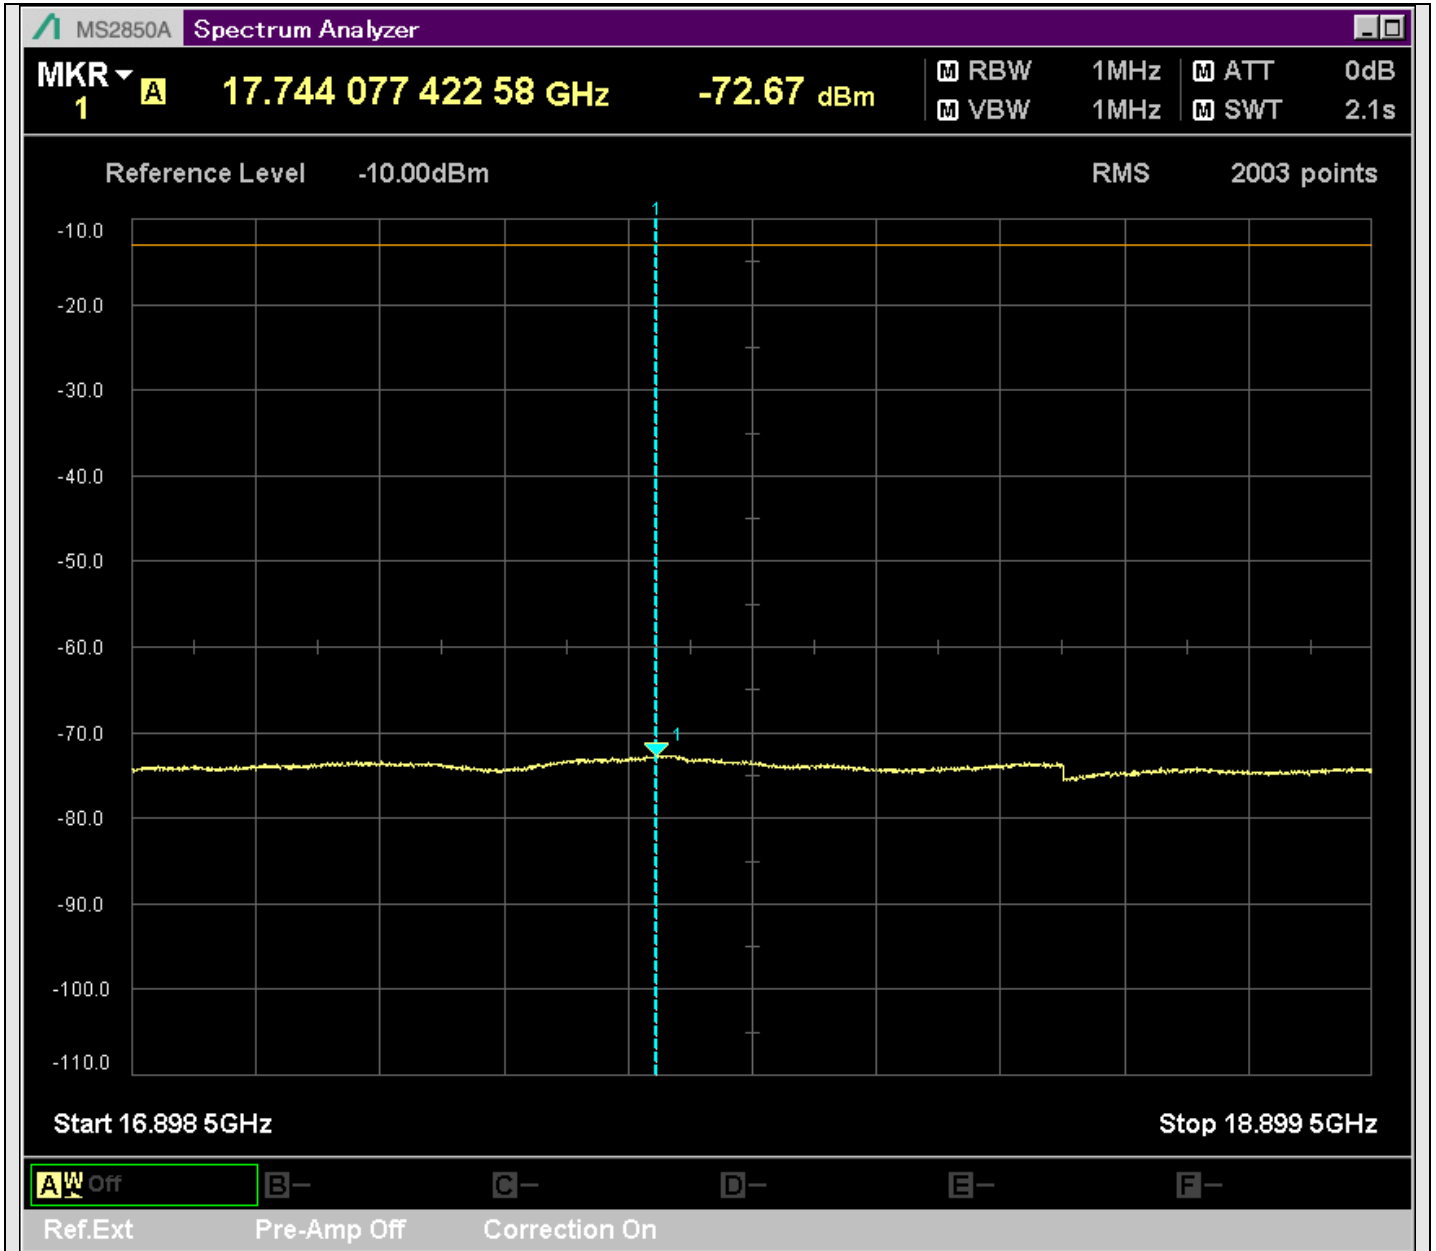

n7_5MHz_15kHz_531000_CP-OFDM
QPSK_Edge_1RB_Left_SA(16898MHz-18900MHz_1MHz)@17744.077MHz