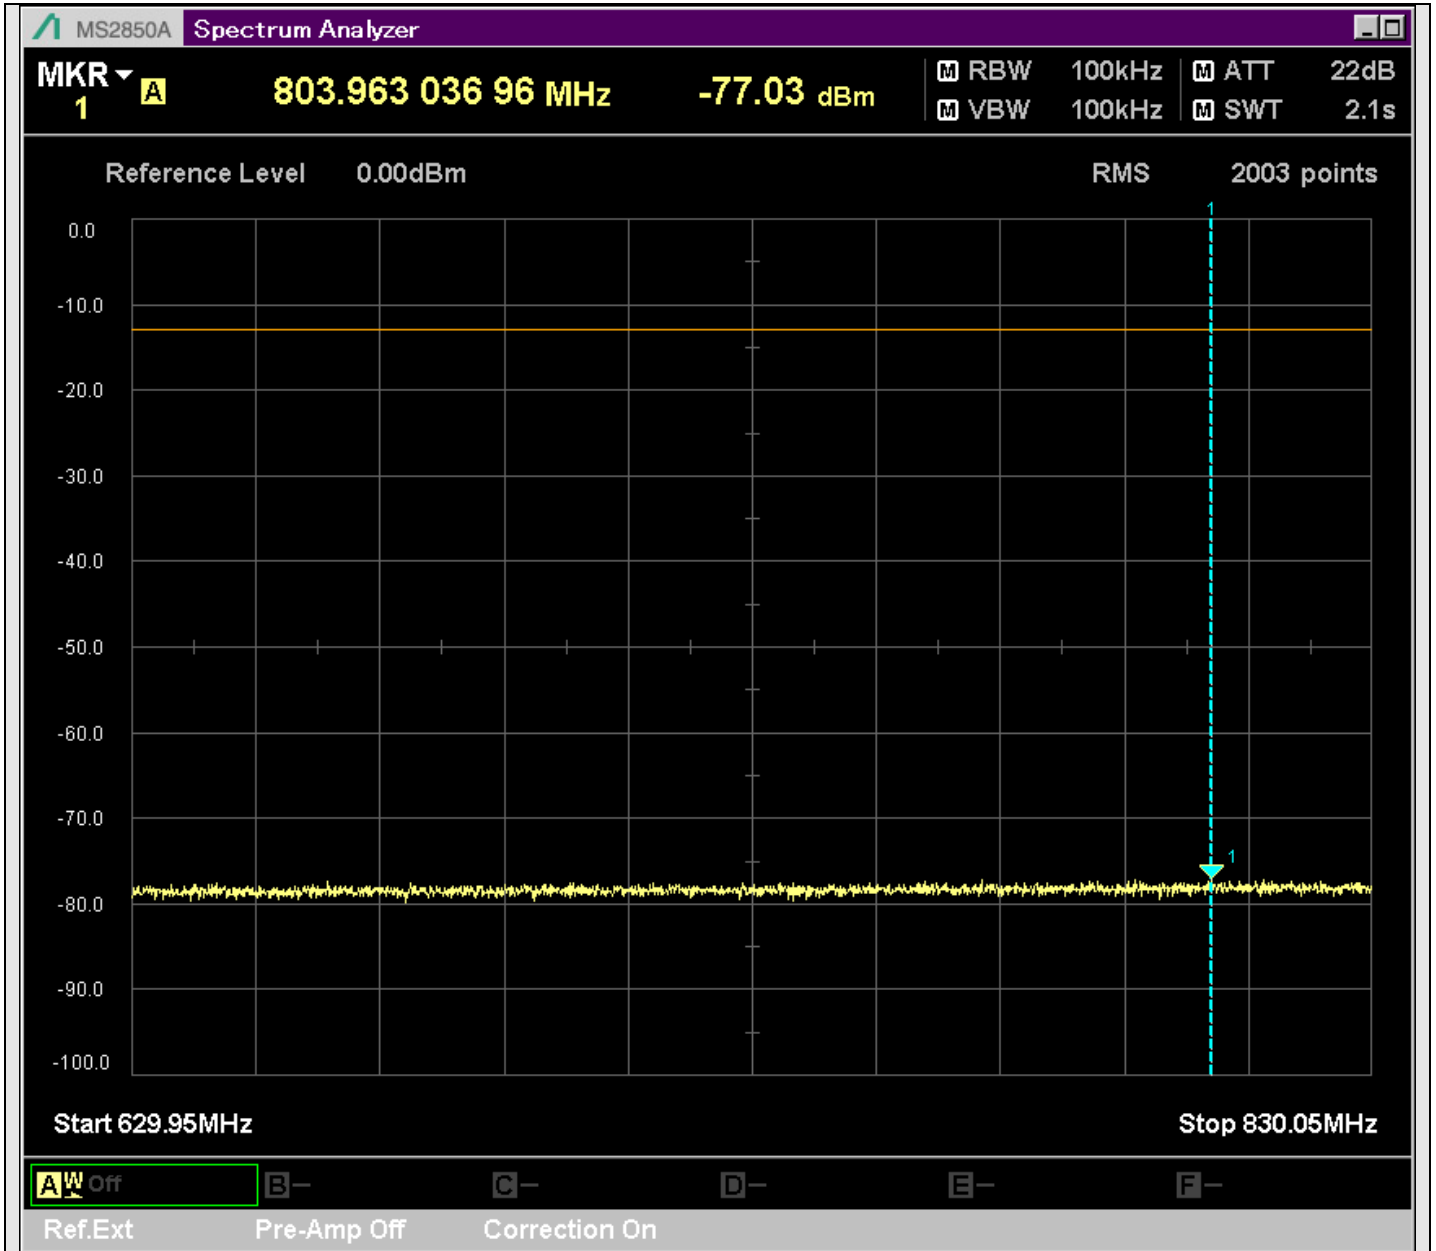

n7\_5MHz\_15kHz\_531000\_CP-OFDM  
QPSK\_Edge\_1RB\_Right\_SA(24898MHz-25700MHz\_1MHz)@25605.783MHz

n7\_5MHz\_15kHz\_537500\_CP-OFDM  
QPSK\_Outer\_Full\_SA(229.9MHz-430.1MHz\_100kHz)@370.180MHz

n7\_5MHz\_15kHz\_537500\_CP-OFDM  
QPSK\_Outer\_Full\_SA(429.9MHz-630.1MHz\_100kHz)@557.886MHz