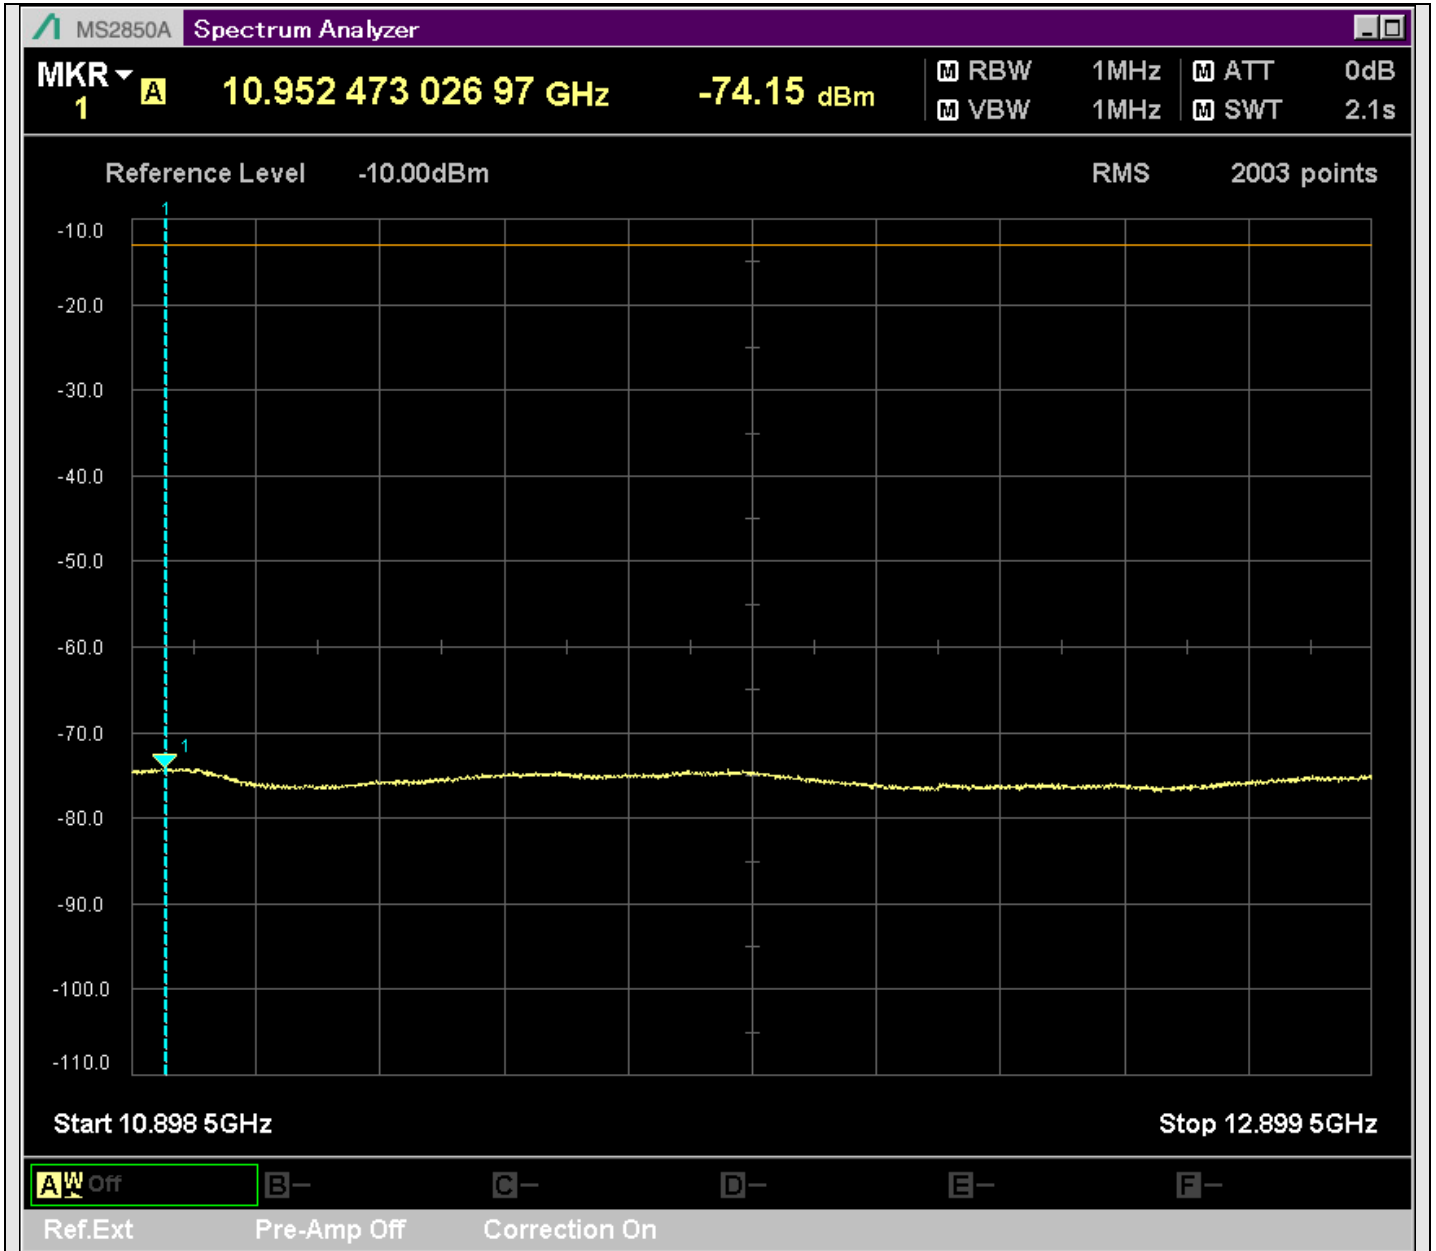

n7\_5MHz\_15kHz\_531000\_CP-OFDM  
QPSK\_Outer\_Full\_SA(1000MHz-2522.5MHz\_1MHz)@2522.000MHz

n7\_5MHz\_15kHz\_531000\_CP-OFDM  
QPSK\_Outer\_Full\_SA(2547.5MHz-2801MHz\_1MHz)@2548.000MHz

n7\_5MHz\_15kHz\_531000\_CP-OFDM  
QPSK\_Outer\_Full\_SA(8898MHz-10900MHz\_1MHz)@10894.502MHz