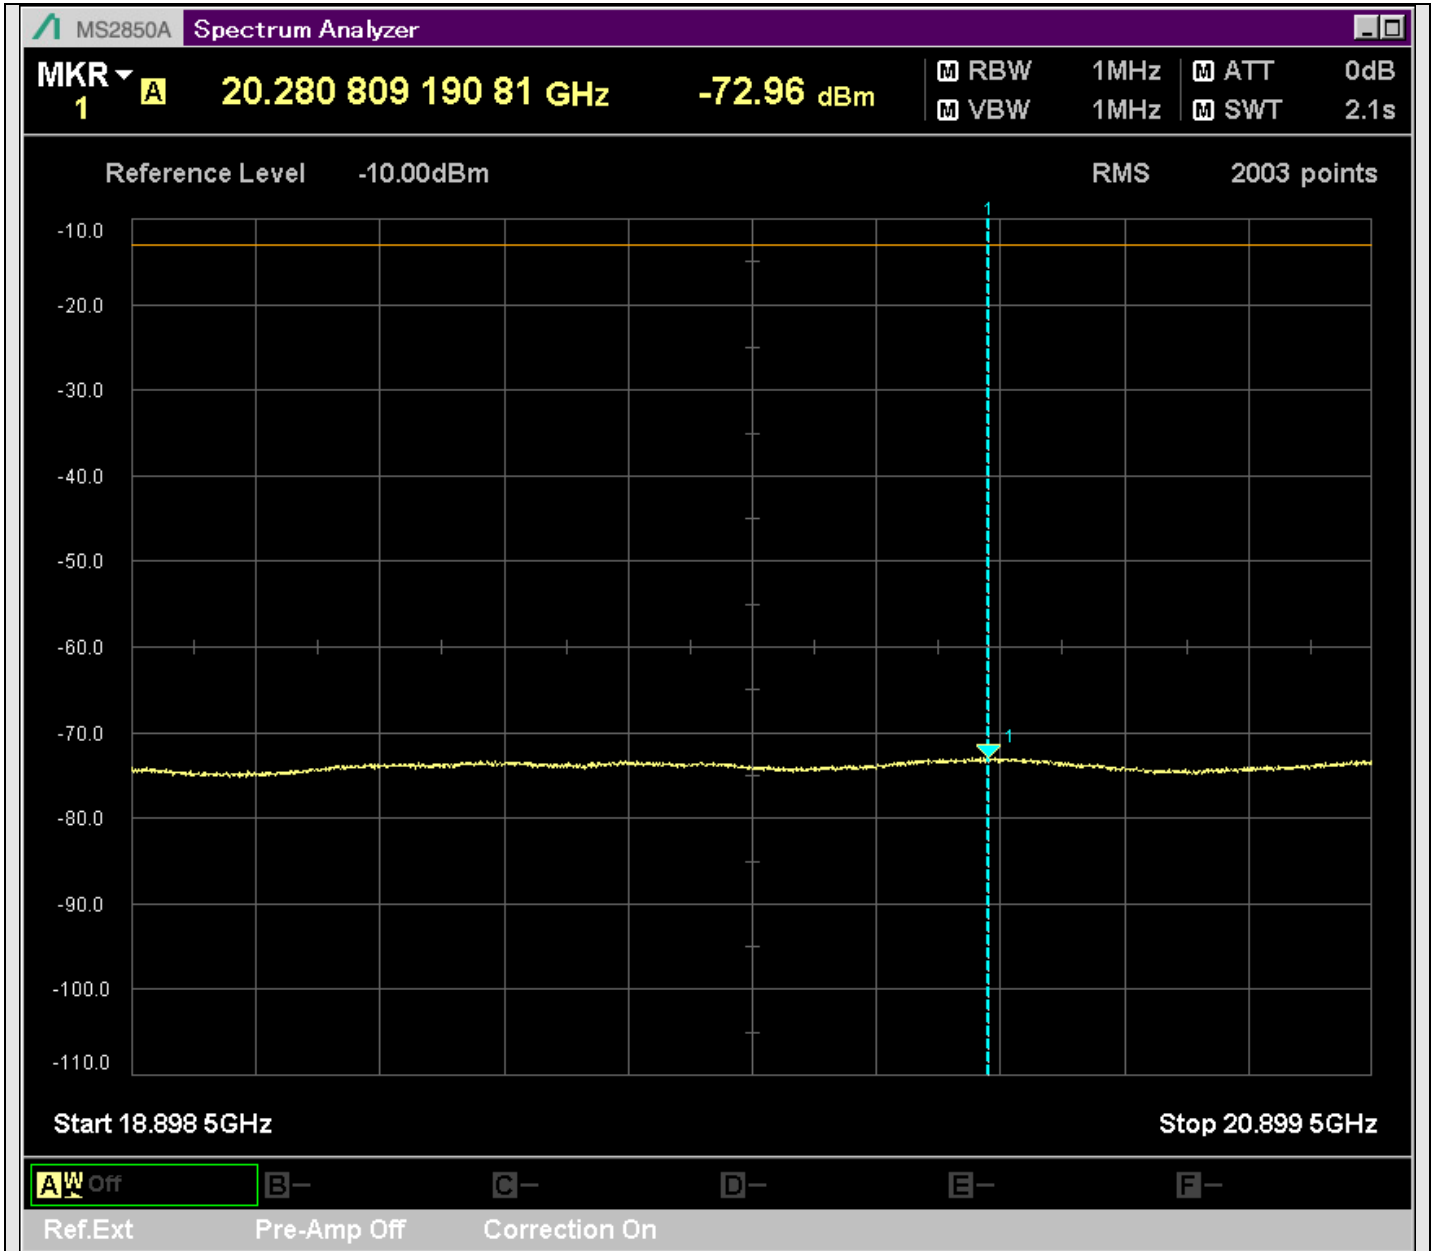

n7_5MHz_15kHz_531000_CP-OFDM
QPSK_Edge_1RB_Left_SA(18898MHz-20900MHz_1MHz)@20280.809MHz