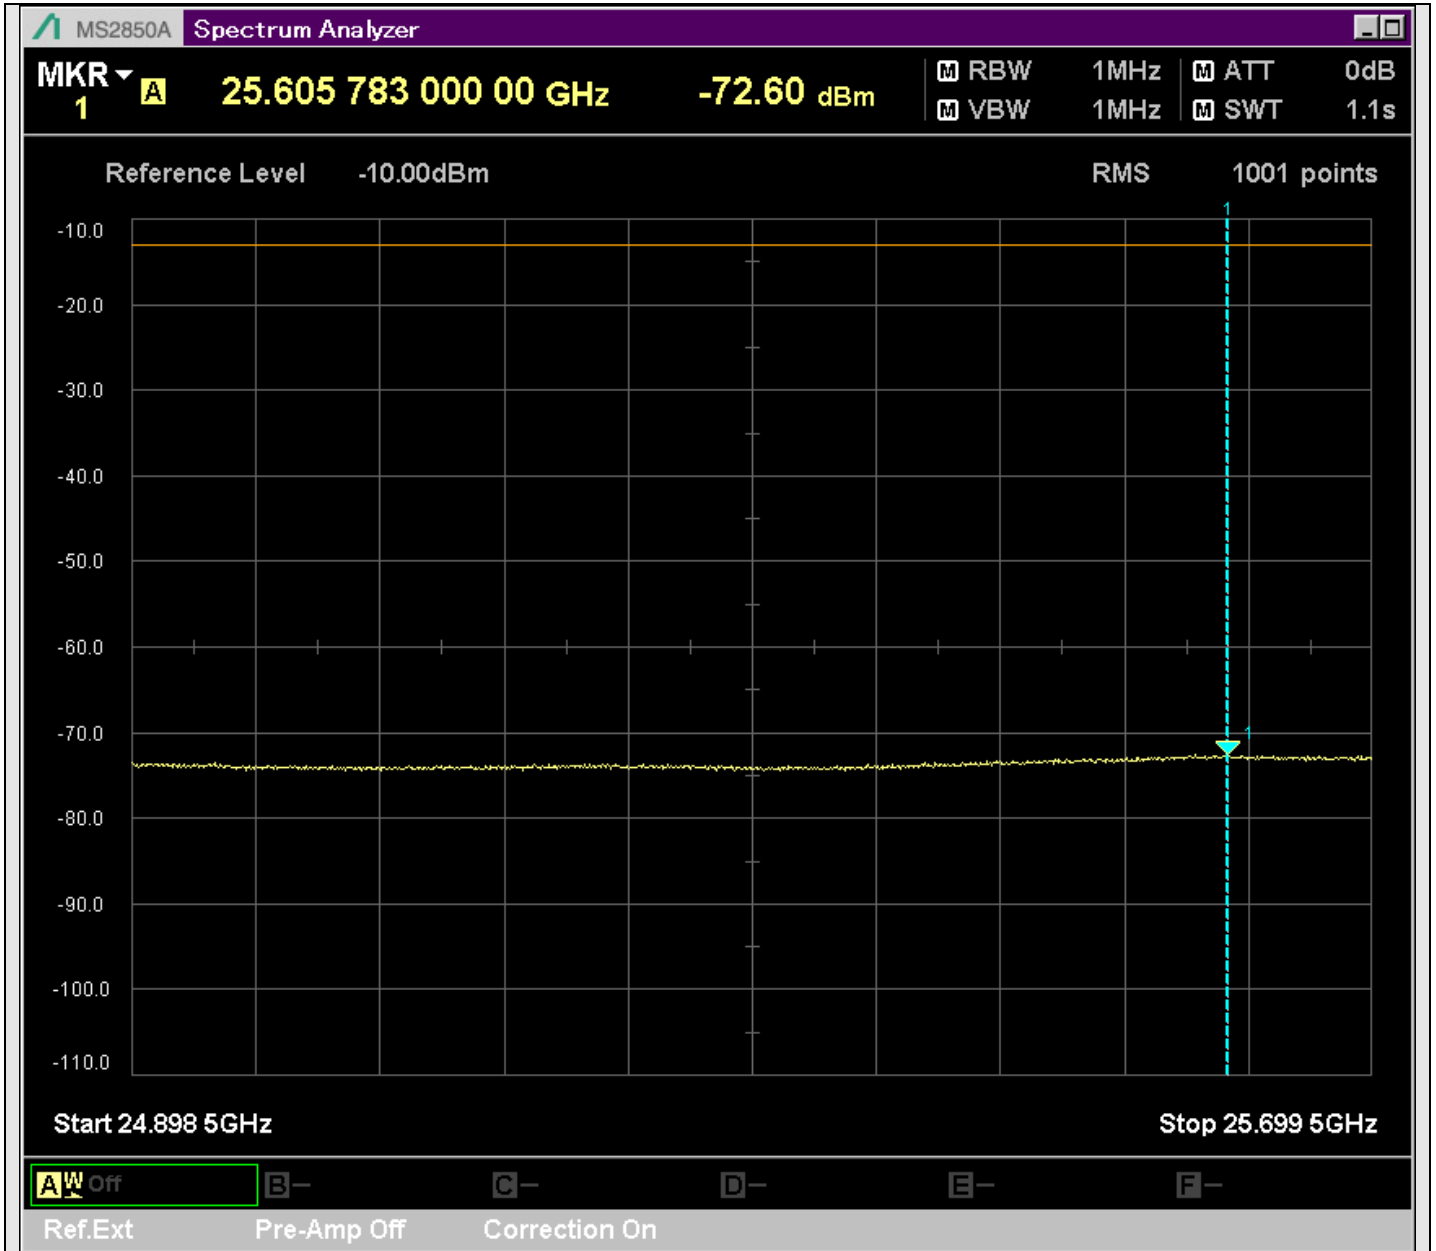

n7\_5MHz\_15kHz\_531000\_CP-OFDM  
QPSK\_Edge\_1RB\_Right\_SA(18898MHz-20900MHz\_1MHz)@20292.803MHz

n7\_5MHz\_15kHz\_531000\_CP-OFDM  
QPSK\_Edge\_1RB\_Right\_SA(20898MHz-22900MHz\_1MHz)@21148.375MHz

n7\_5MHz\_15kHz\_531000\_CP-OFDM  
QPSK\_Edge\_1RB\_Right\_SA(22898MHz-24900MHz\_1MHz)@23419.240MHz