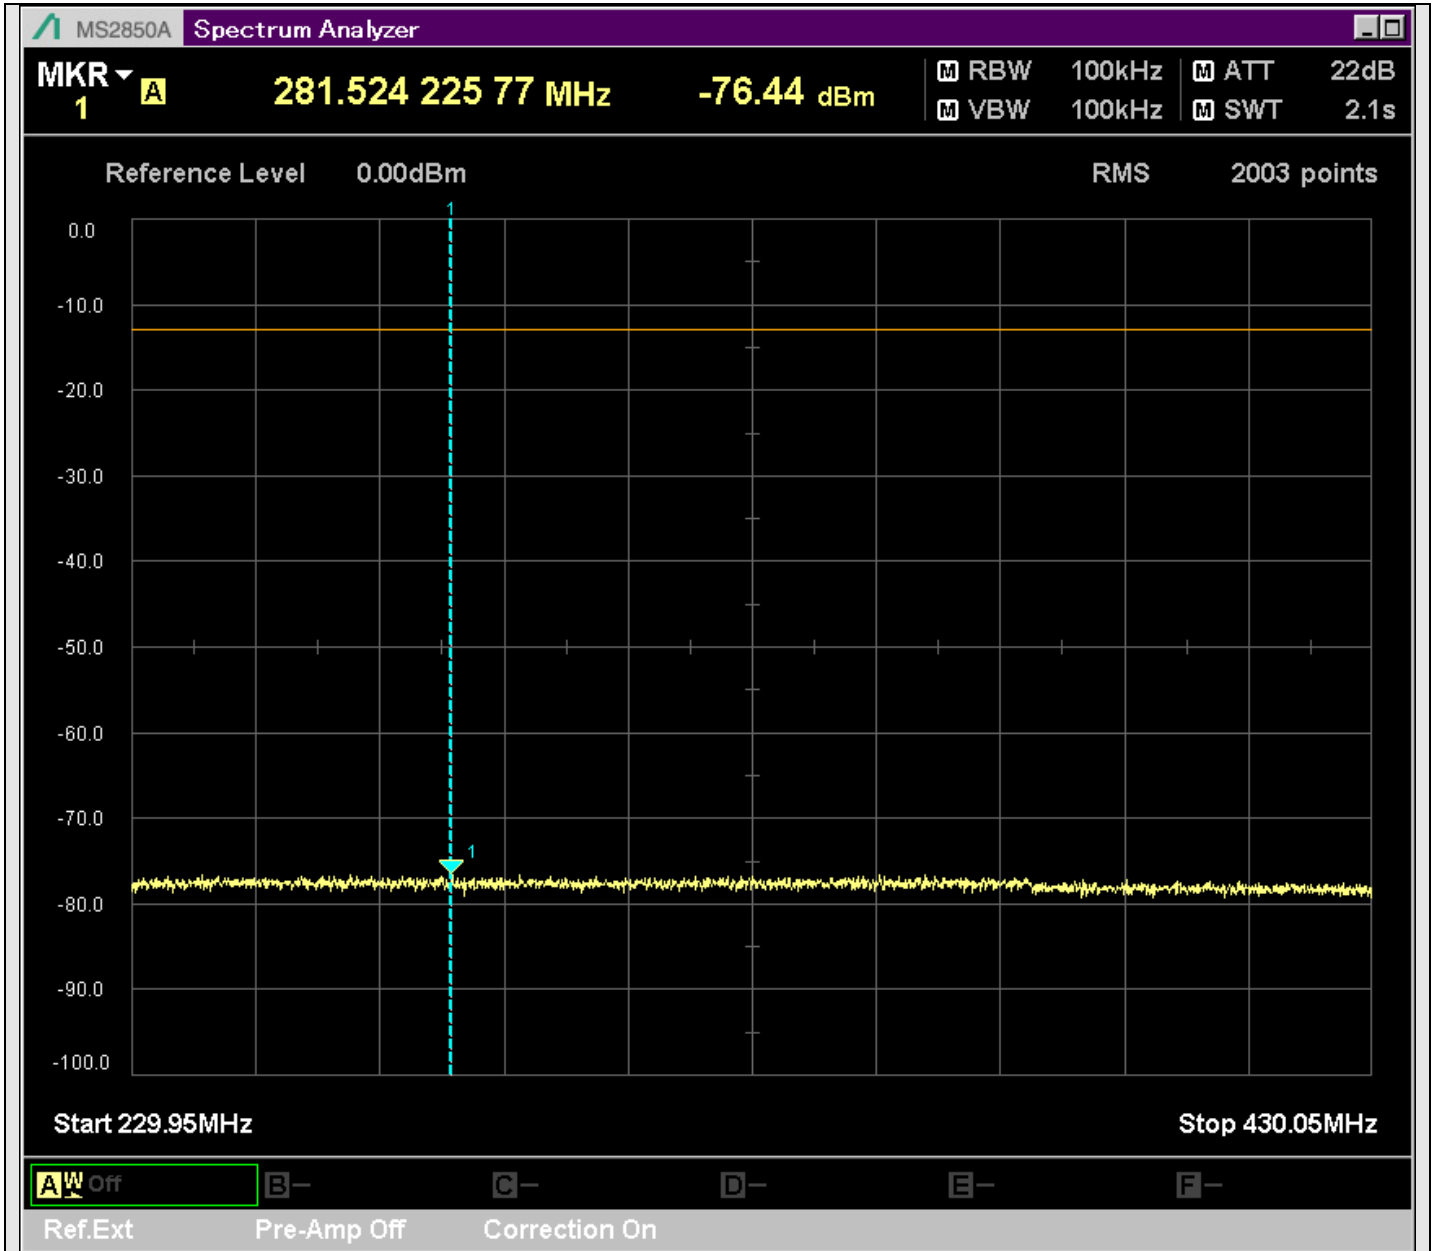

n7\_25MHz\_15kHz\_526500\_CP-OFDM  
QPSK\_Edge\_1RB\_Right\_SA(0.15MHz-20.16MHz\_10kHz)@0.155MHz

n7\_25MHz\_15kHz\_526500\_CP-OFDM  
QPSK\_Edge\_1RB\_Right\_SA(20.14MHz-30MHz\_10kHz)@21.130MHz

n7\_25MHz\_15kHz\_526500\_CP-OFDM  
QPSK\_Edge\_1RB\_Right\_SA(30MHz-230.1MHz\_100kHz)@218.850MHz