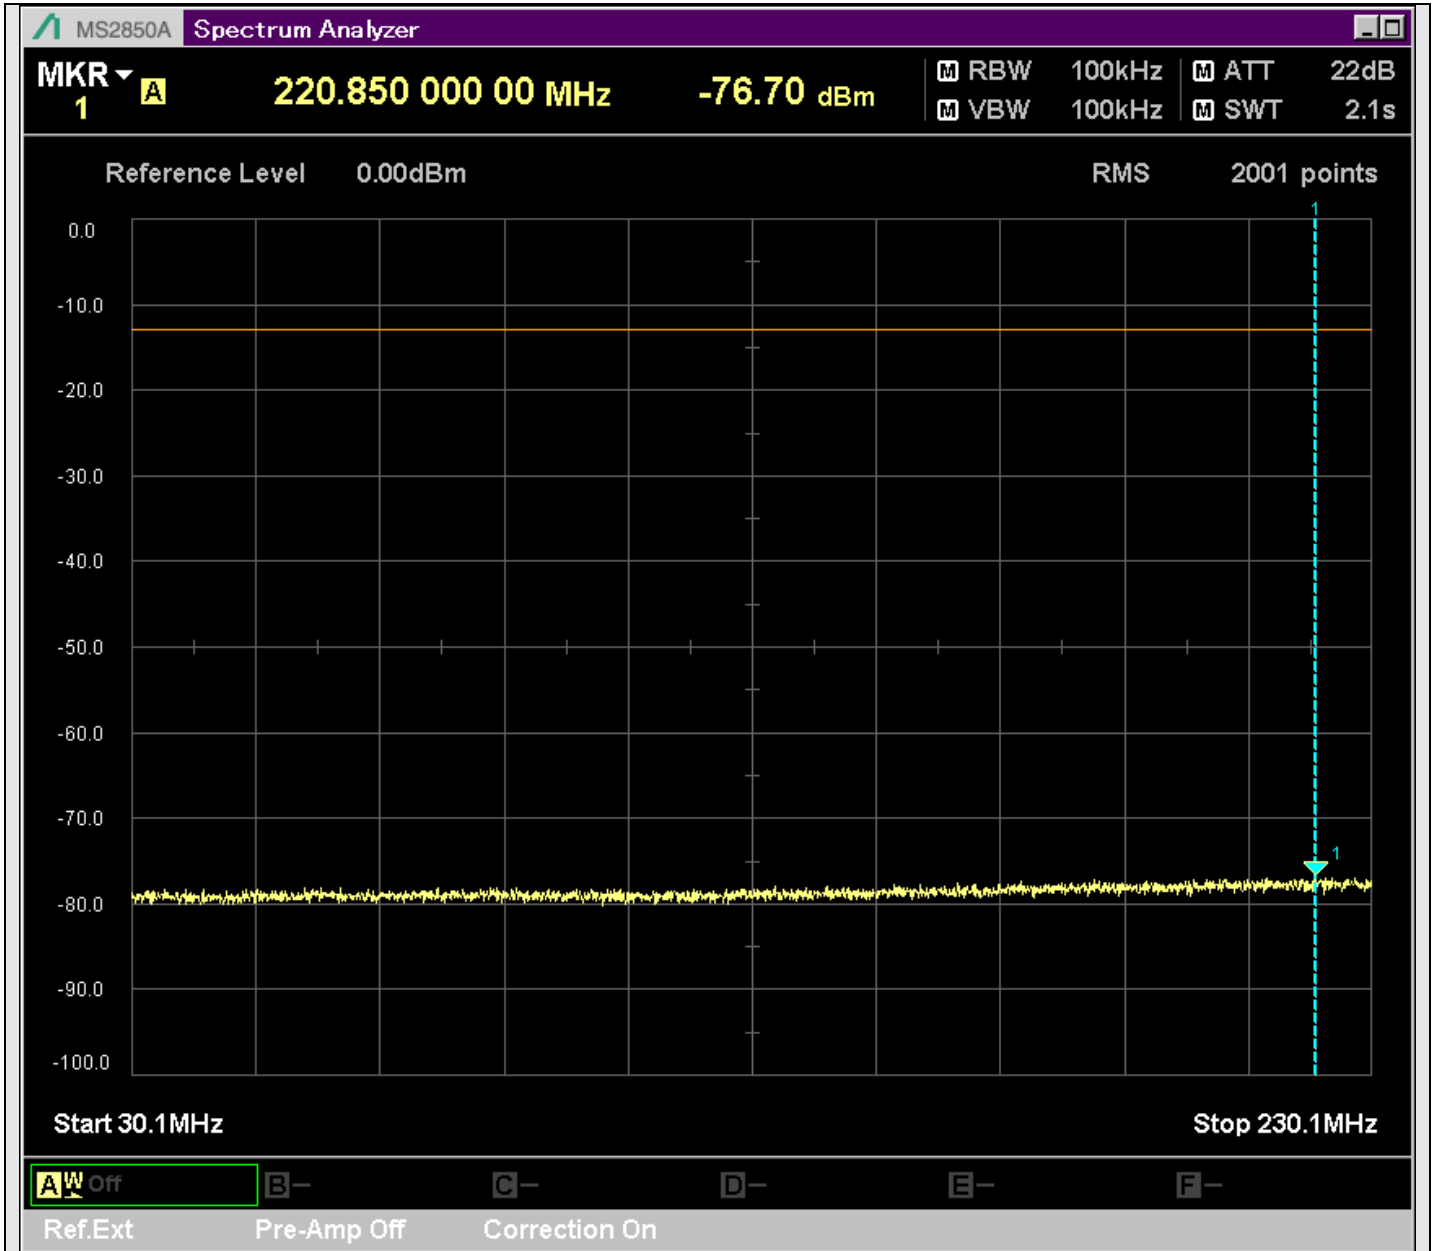

n7\_5MHz\_15kHz\_537500\_CP-OFDM  
QPSK\_Outer\_Full\_SA(24898MHz-25700MHz\_1MHz)@25615.395MHz

n7\_5MHz\_15kHz\_537500\_CP-OFDM  
QPSK\_Edge\_1RB\_Left\_SA(0.15MHz-20.16MHz\_10kHz)@0.155MHz

n7\_5MHz\_15kHz\_537500\_CP-OFDM  
QPSK\_Edge\_1RB\_Left\_SA(30MHz-230.1MHz\_100kHz)@220.850MHz