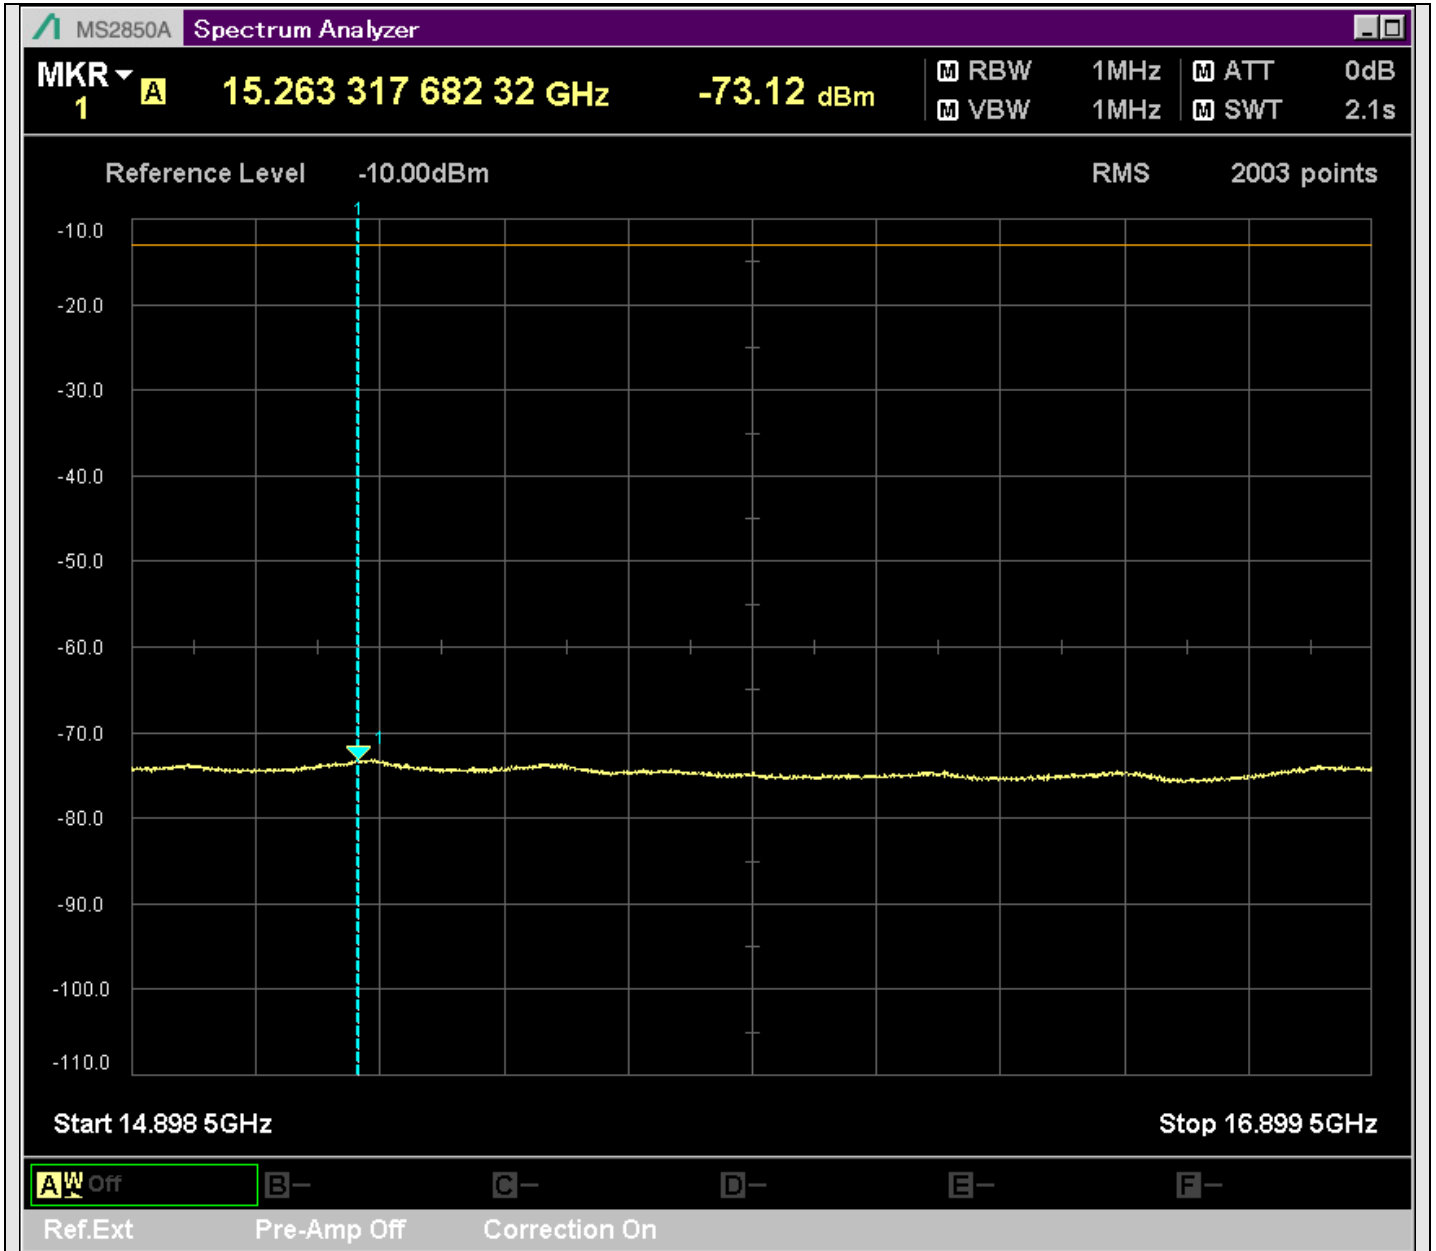

n7_5MHz_15kHz_531000_CP-OFDM
QPSK_Edge_1RB_Left_SA(14898MHz-16900MHz_1MHz)@15263.318MHz