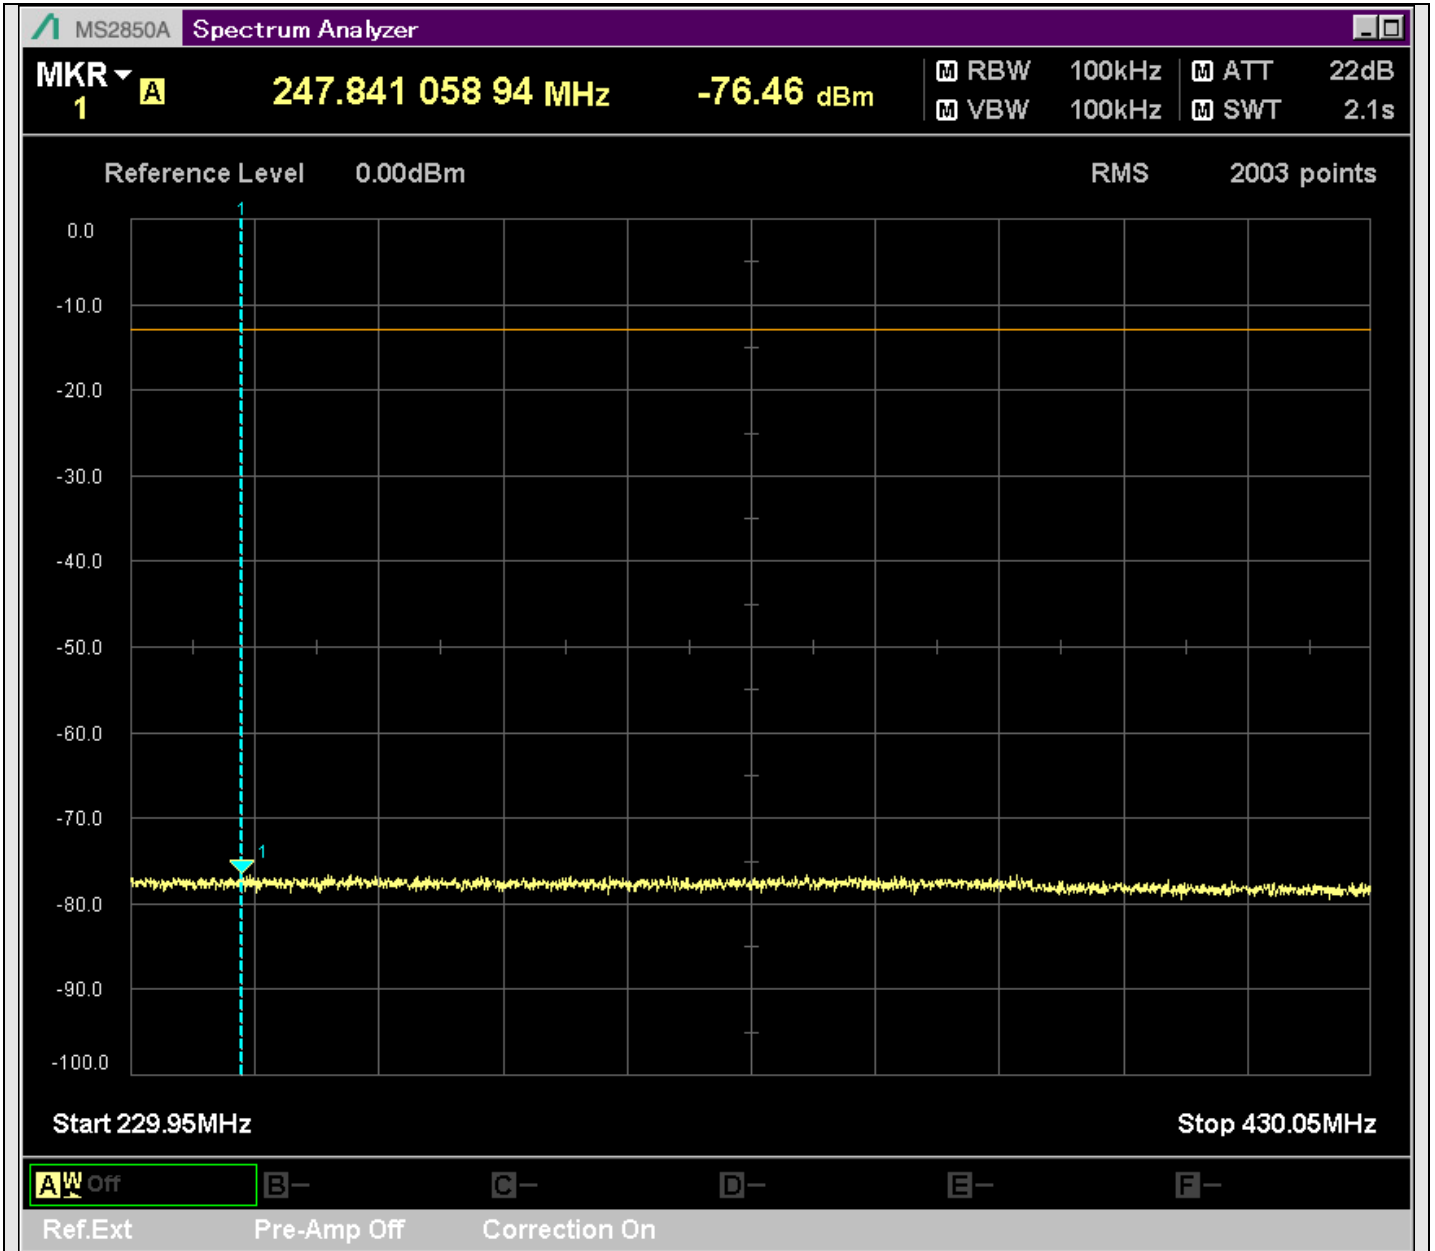

n7_5MHz_15kHz_531000_CP-OFDM
QPSK_Edge_1RB_Right_SA(229.9MHz-430.1MHz_100kHz)@247.841MHz