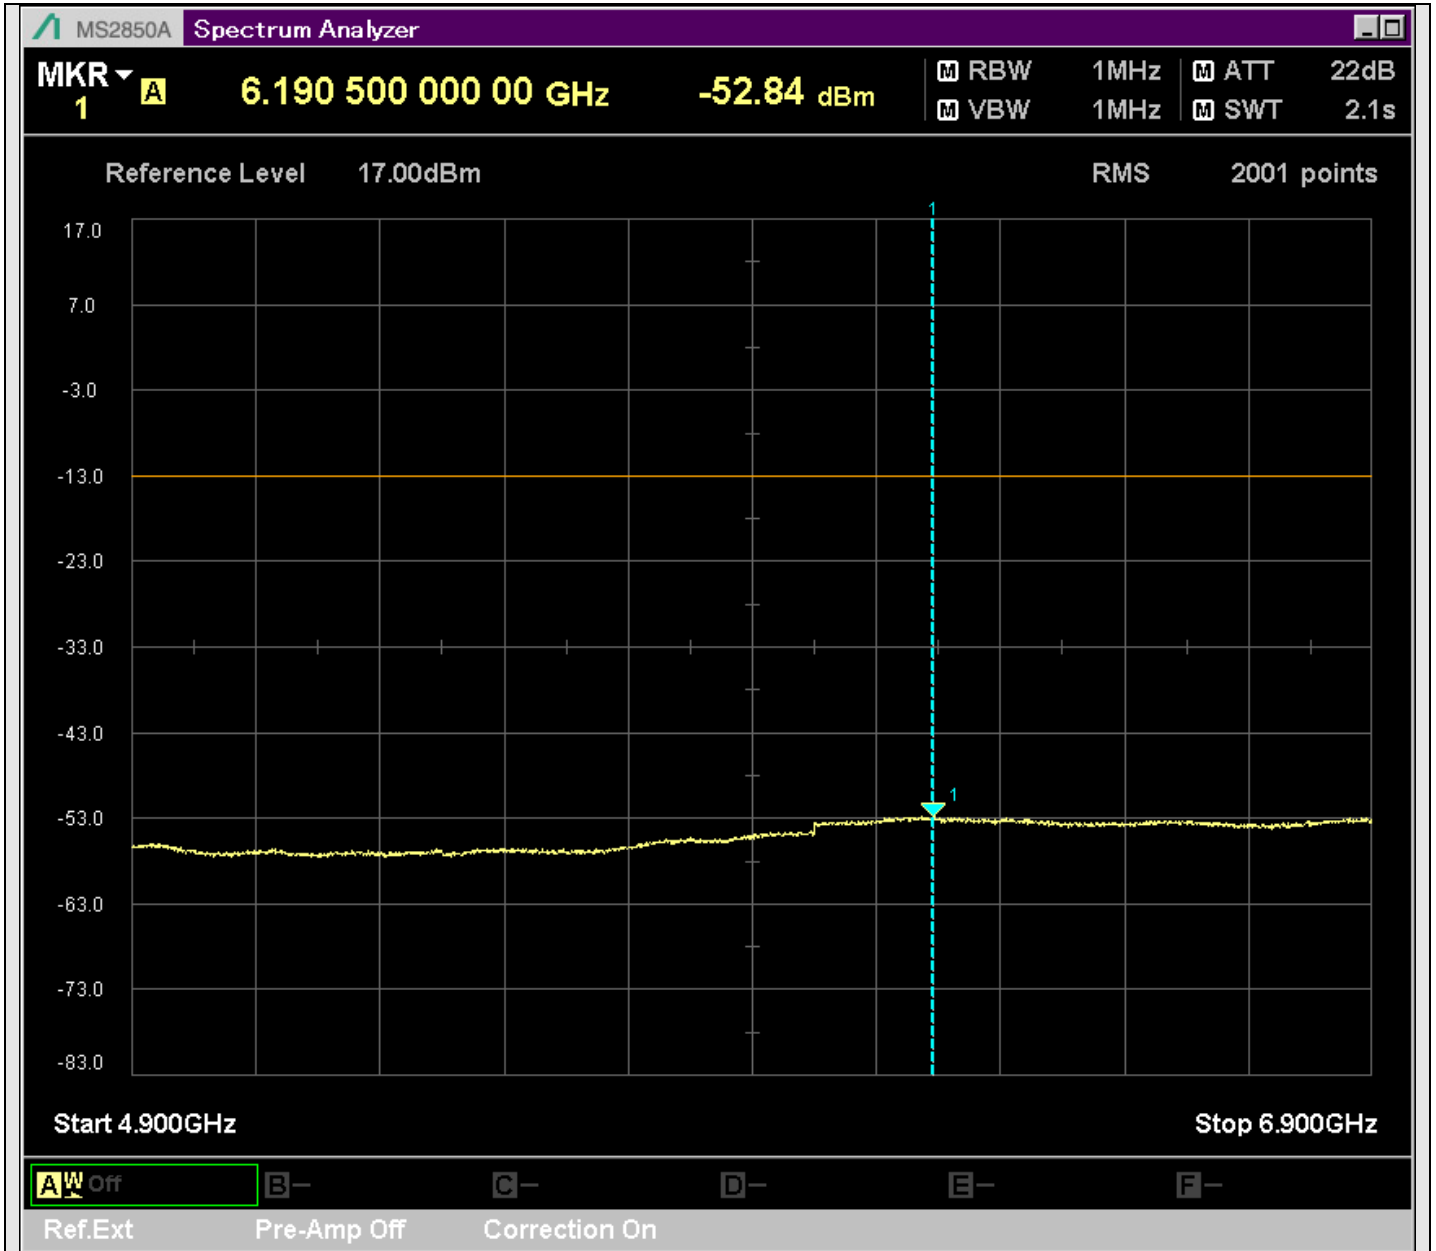

n7_25MHz_15kHz_526500_CP-OFDM
QPSK_Edge_1RB_Right_SA(4899MHz-6900MHz_1MHz)@6190.500MHz