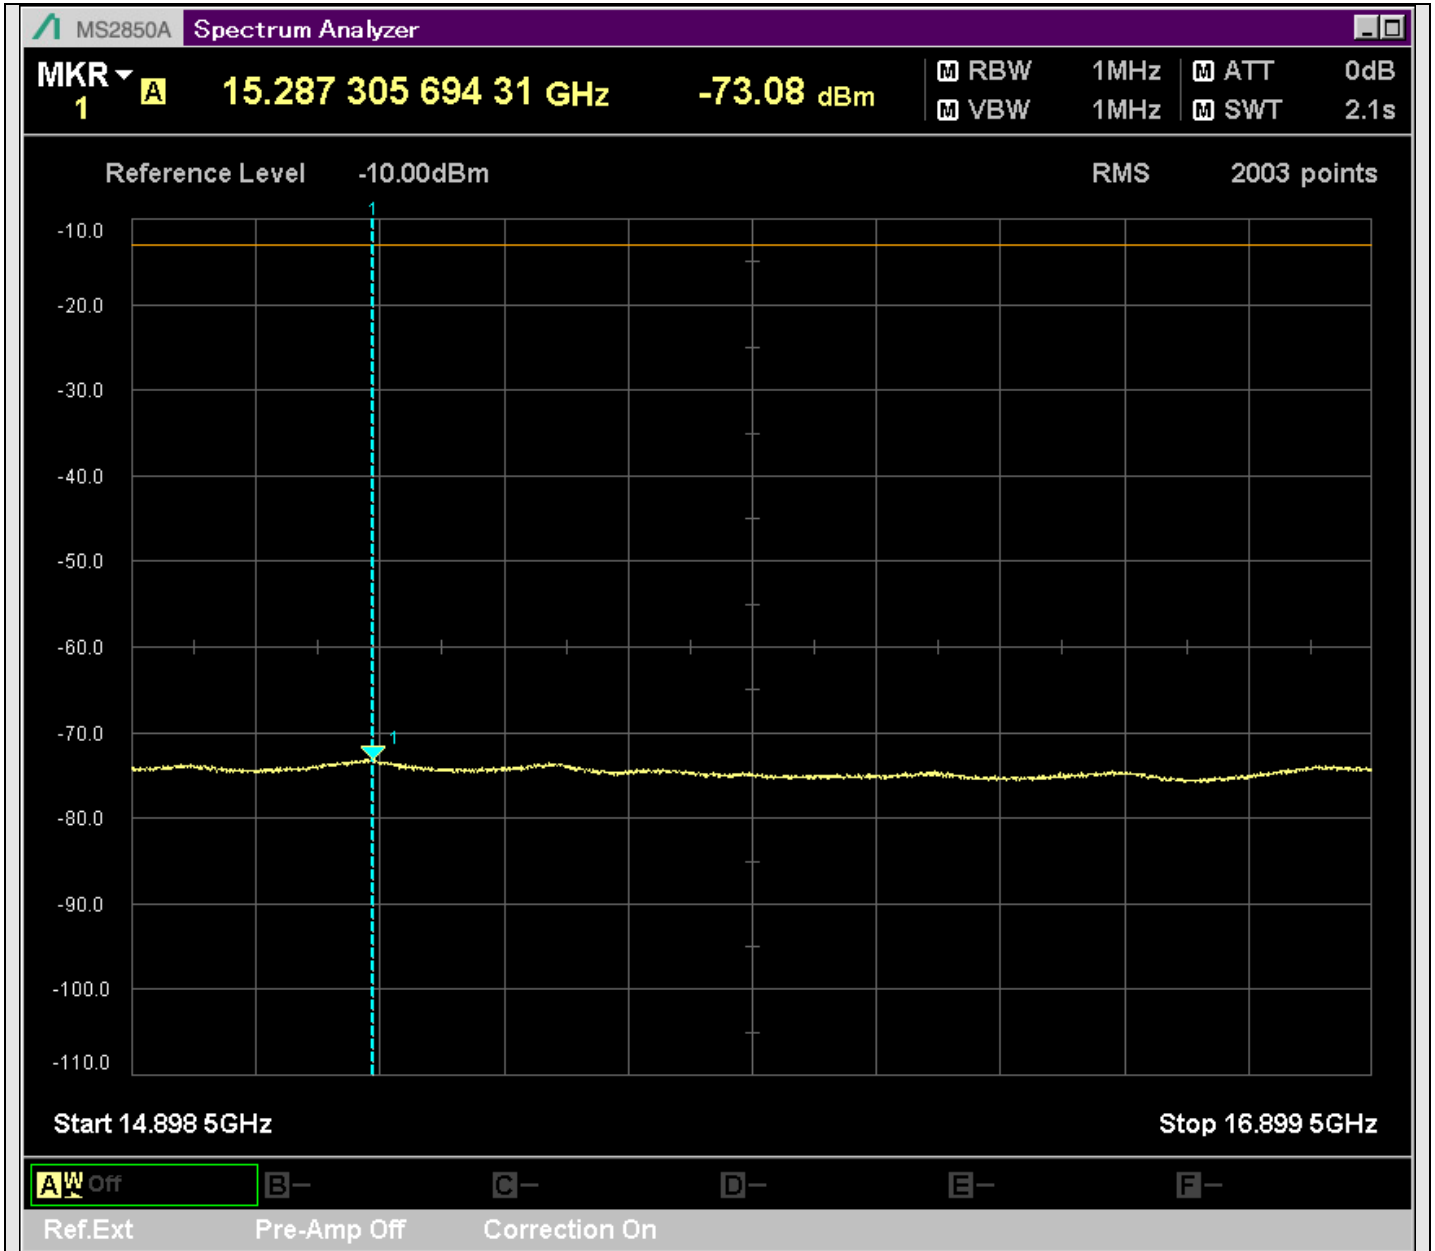

n7_25MHz_15kHz_526500_CP-OFDM
QPSK_Outer_Full_SA(14898MHz-16900MHz_1MHz)@15287.306MHz