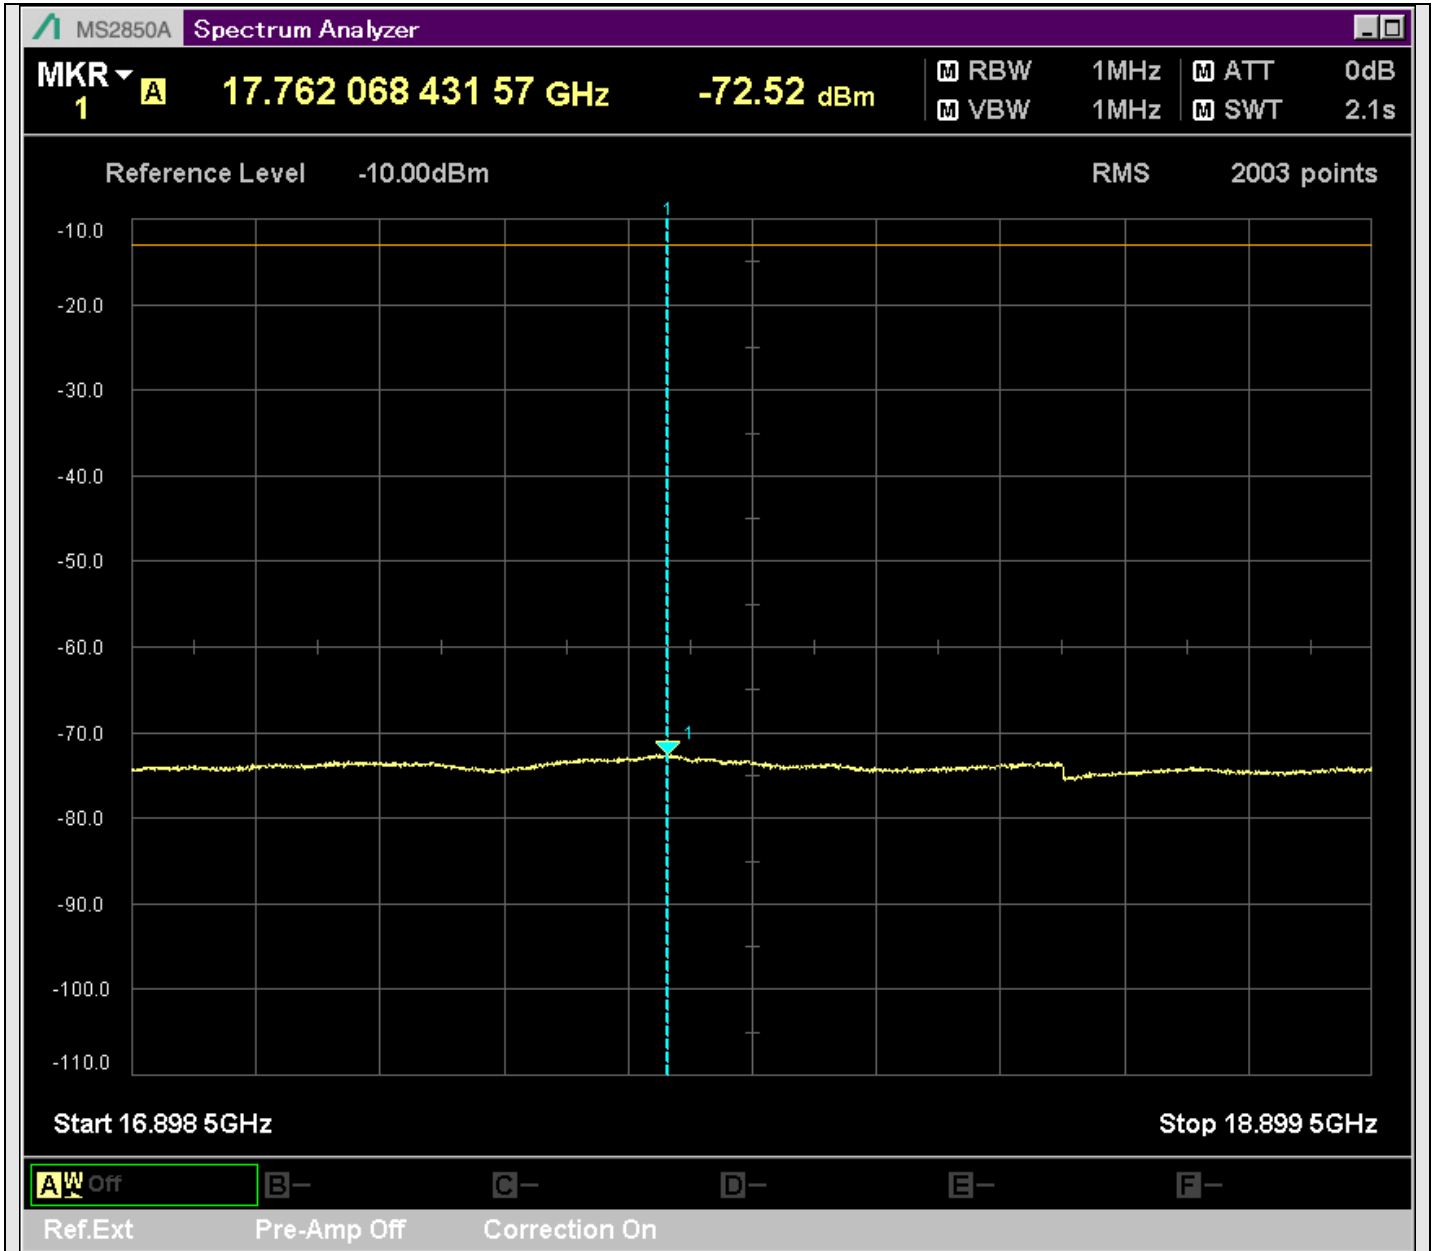

n7_5MHz_15kHz_537500_CP-OFDM
QPSK_Edge_1RB_Left_SA(16898MHz-18900MHz_1MHz)@17762.068MHz