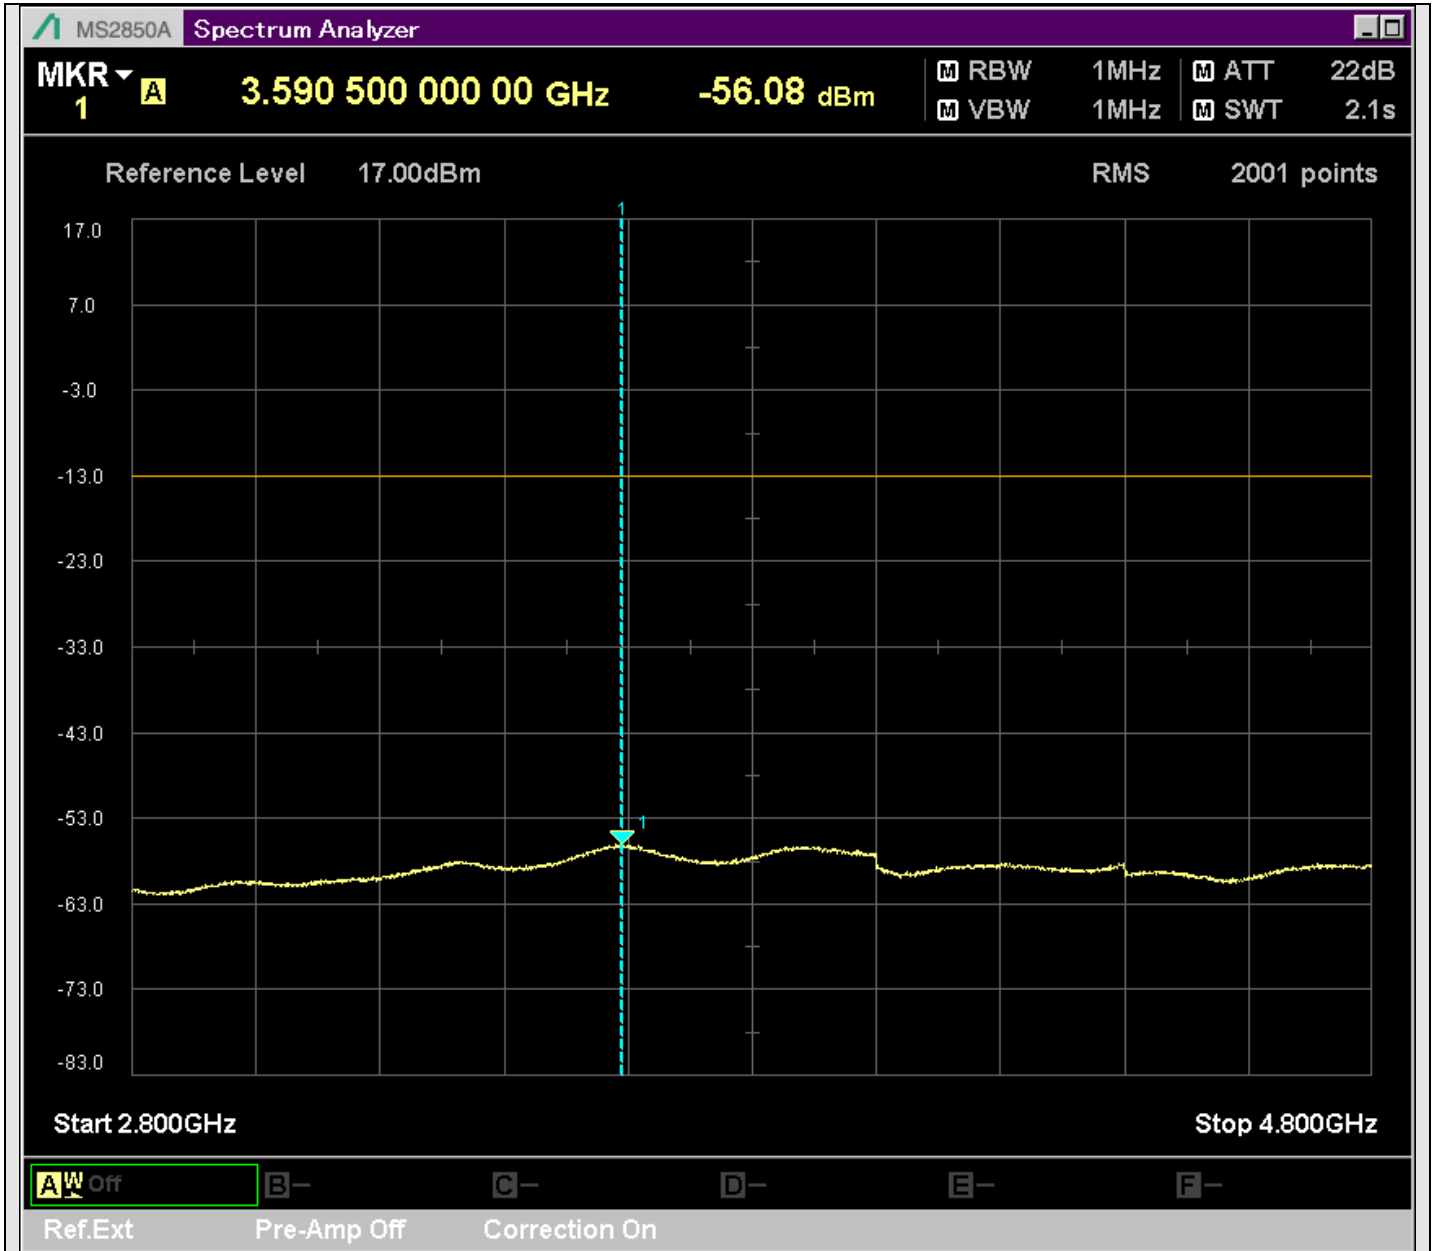

n7_5MHz_15kHz_537500_CP-OFDM
QPSK_Edge_1RB_Left_SA(2799MHz-4800MHz_1MHz)@3590.500MHz