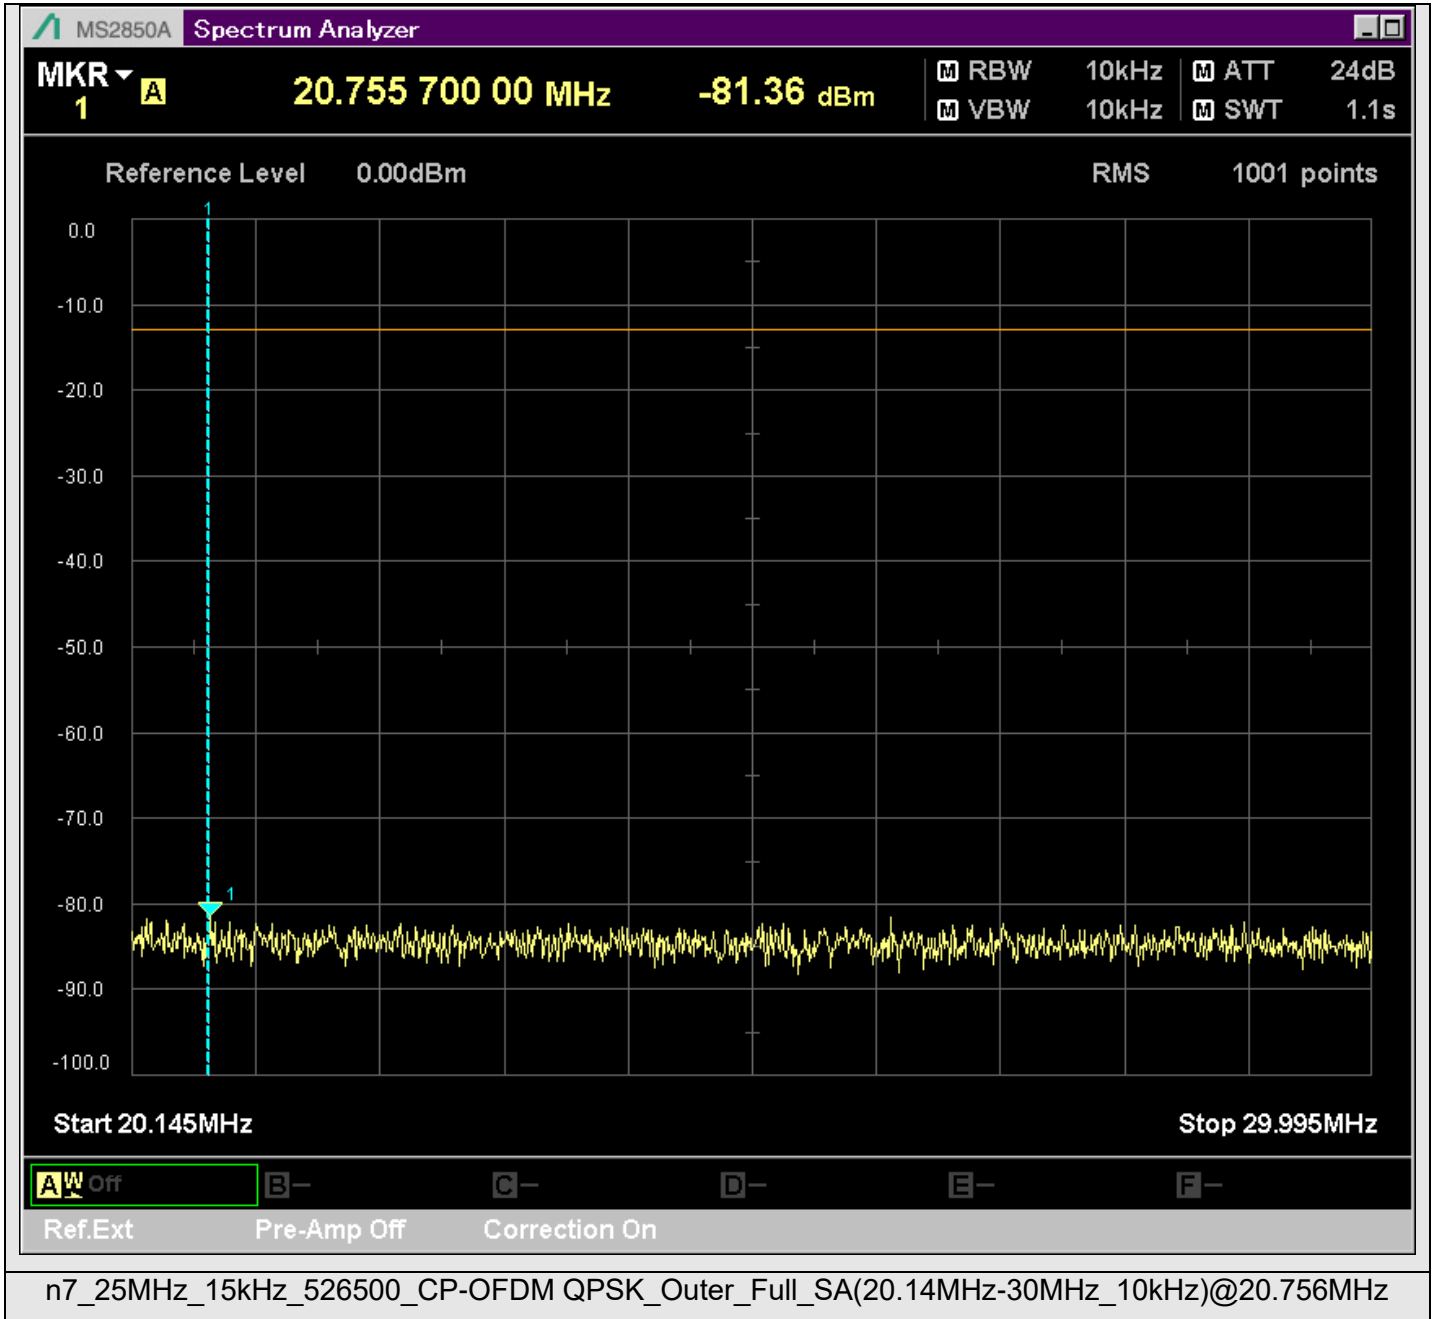

n7\_5MHz\_15kHz\_537500\_CP-OFDM  
QPSK\_Edge\_1RB\_Right\_SA(22898MHz-24900MHz\_1MHz)@23420.239MHz

n7\_5MHz\_15kHz\_537500\_CP-OFDM  
QPSK\_Edge\_1RB\_Right\_SA(24898MHz-25700MHz\_1MHz)@25588.962MHz

n7\_25MHz\_15kHz\_526500\_CP-OFDM  
QPSK\_Outer\_Full\_SA(229.9MHz-430.1MHz\_100kHz)@364.183MHz