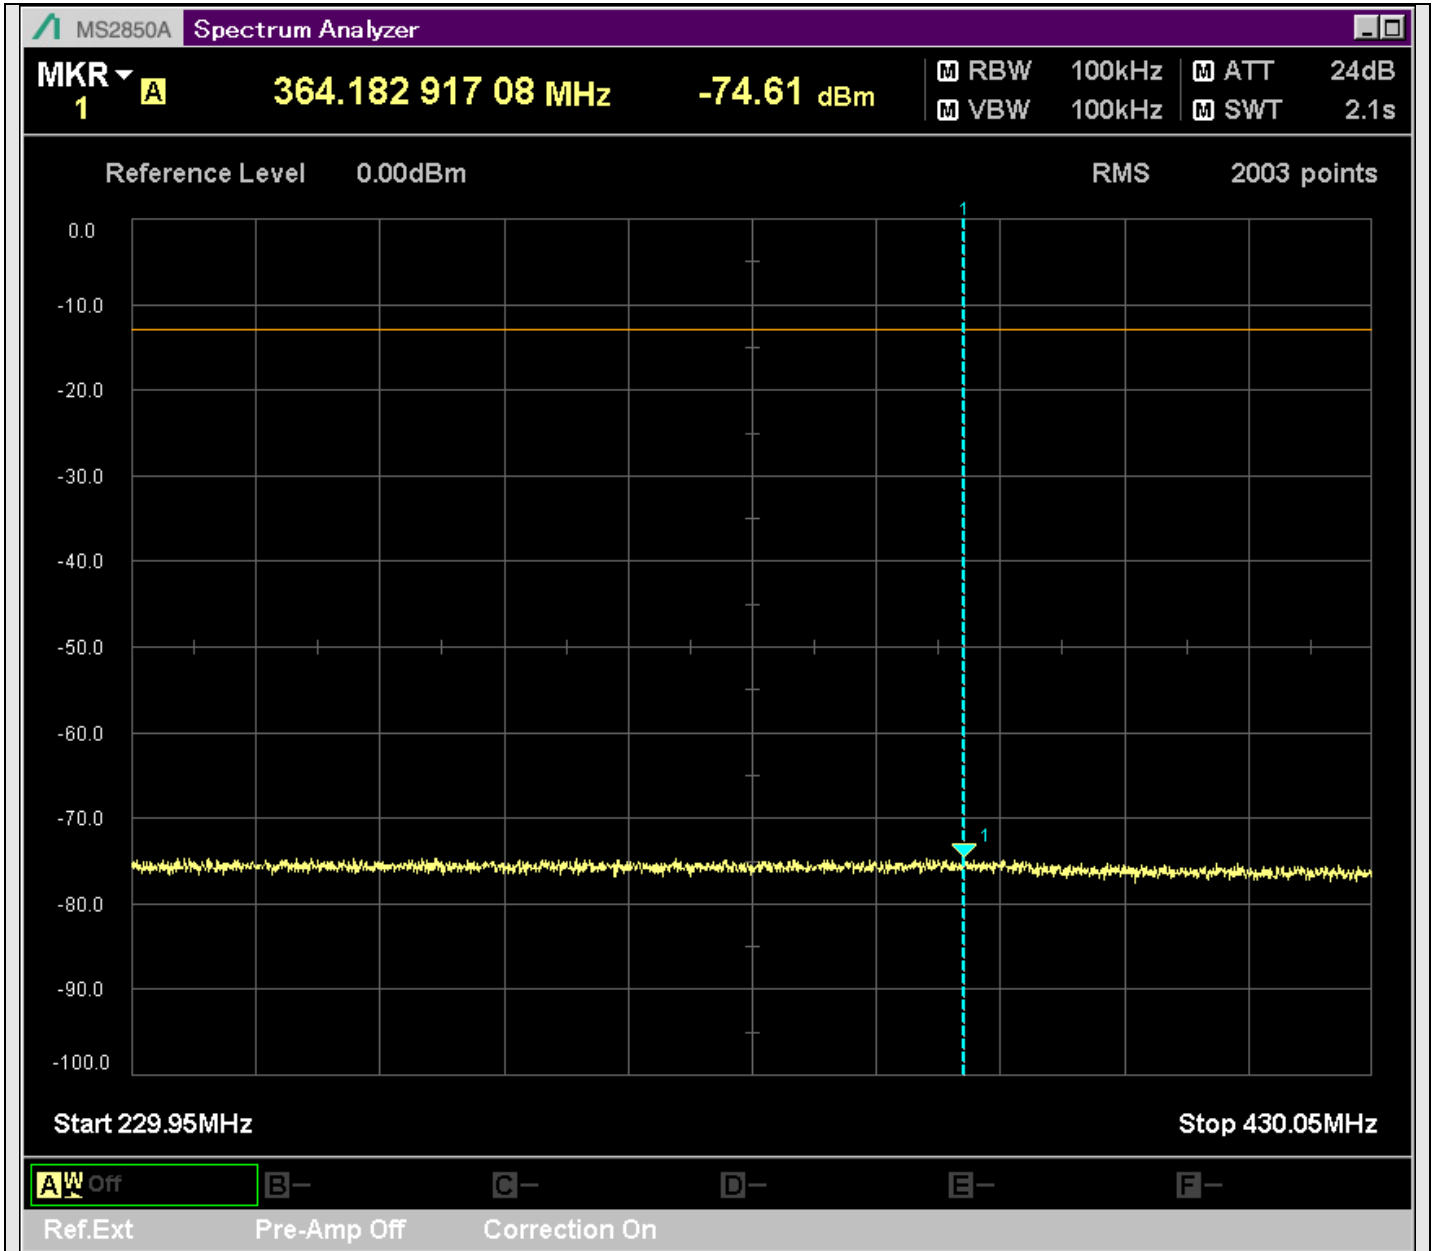

n7\_5MHz\_15kHz\_537500\_CP-OFDM  
QPSK\_Edge\_1RB\_Right\_SA(22898MHz-24900MHz\_1MHz)@23420.239MHz

n7\_5MHz\_15kHz\_537500\_CP-OFDM  
QPSK\_Edge\_1RB\_Right\_SA(24898MHz-25700MHz\_1MHz)@25588.962MHz

n7\_25MHz\_15kHz\_526500\_CP-OFDM  
QPSK\_Outer\_Full\_SA(229.9MHz-430.1MHz\_100kHz)@364.183MHz