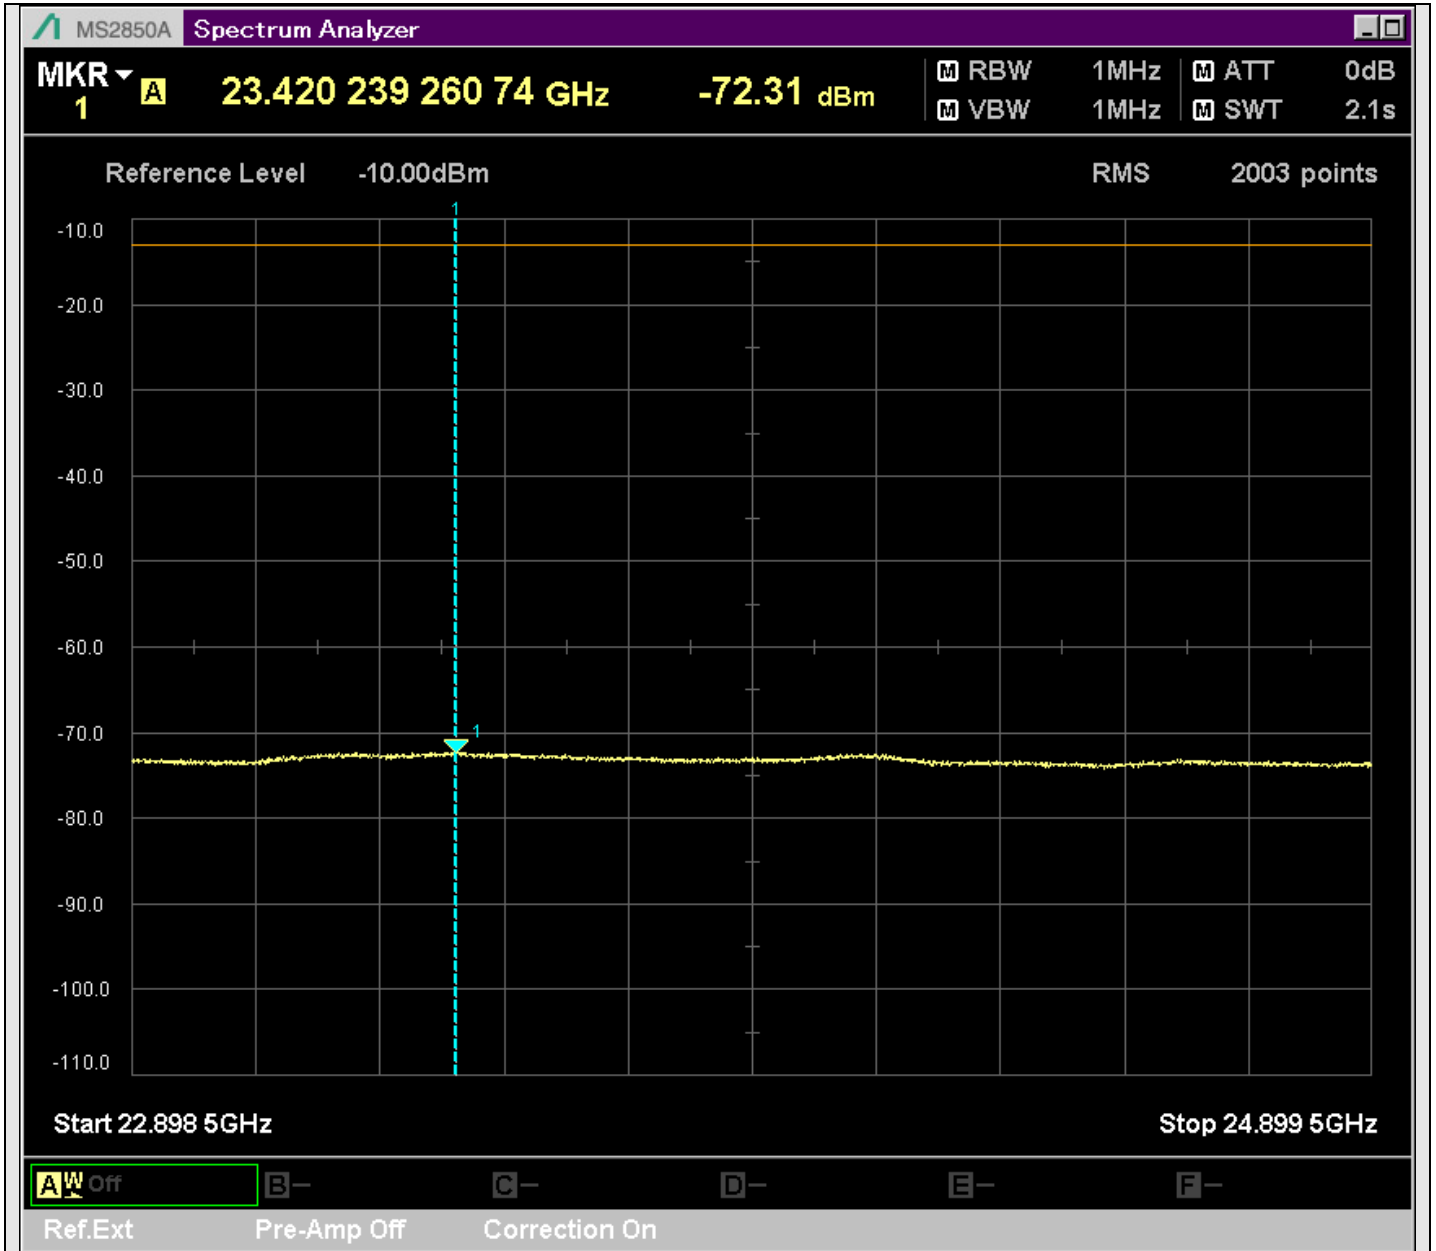

n7_5MHz_15kHz_537500_CP-OFDM
QPSK_Edge_1RB_Right_SA(22898MHz-24900MHz_1MHz)@23420.239MHz