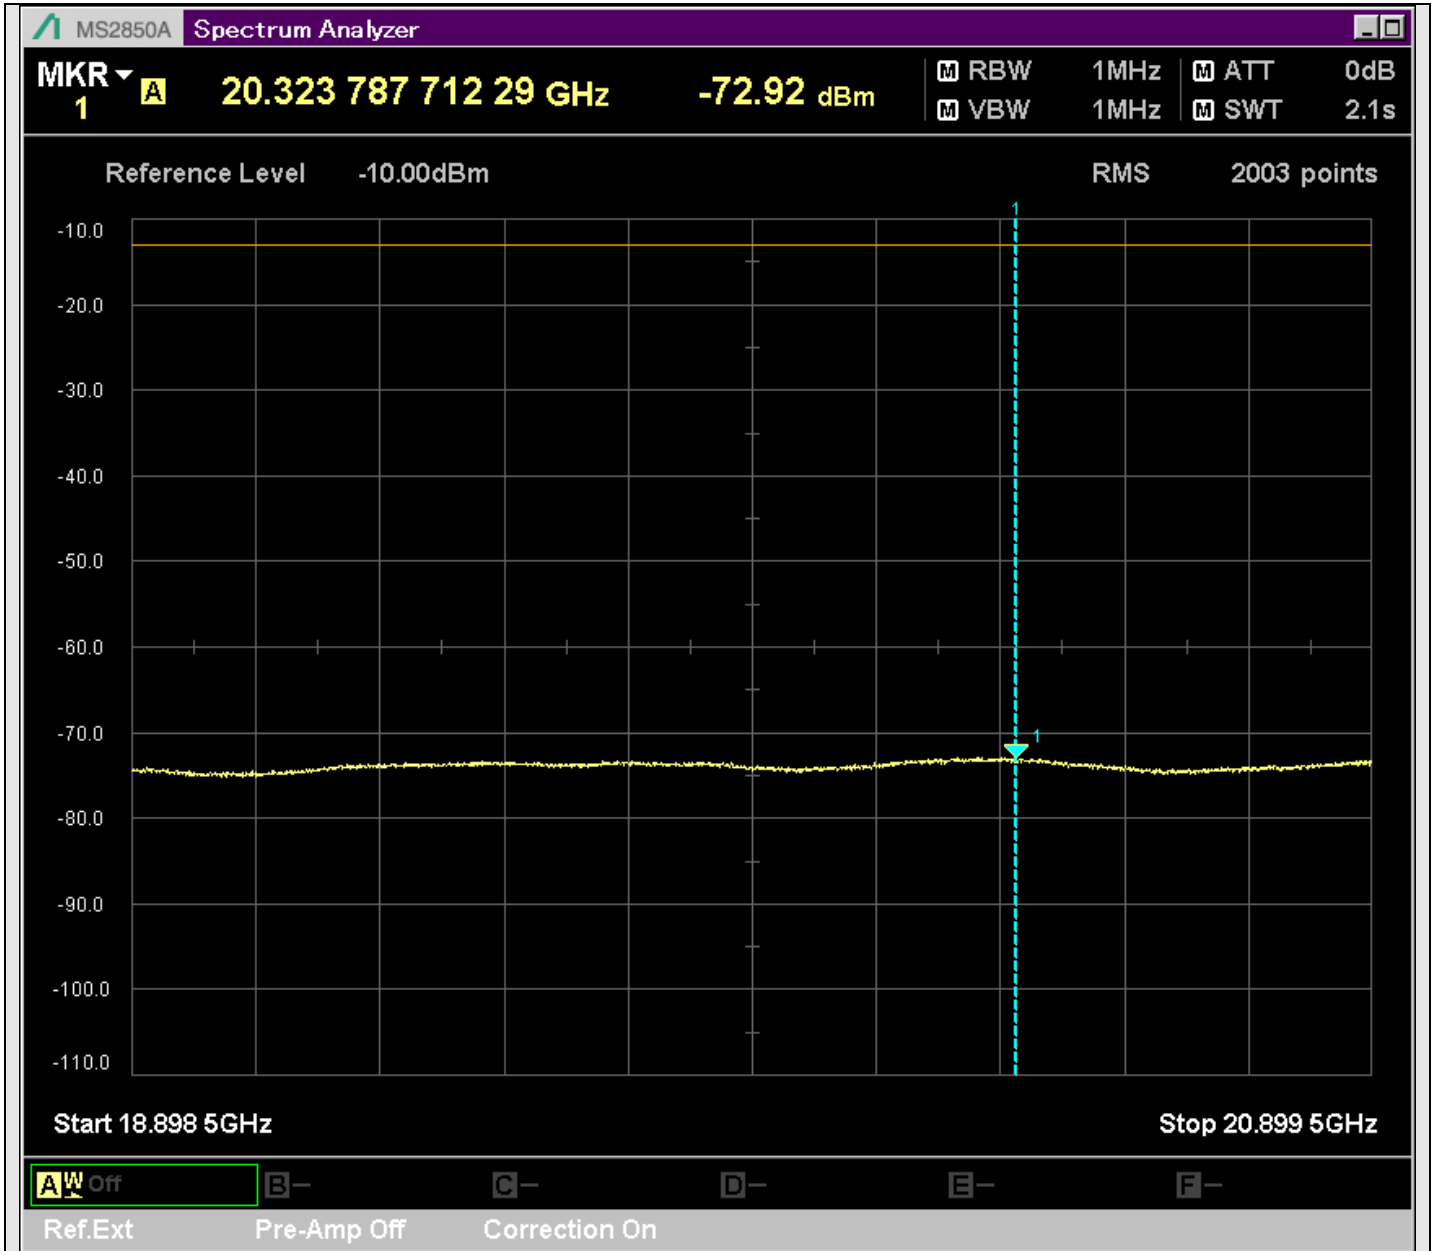

n7_5MHz_15kHz_537500_CP-OFDM
QPSK_Edge_1RB_Right_SA(18898MHz-20900MHz_1MHz)@20323.788MHz