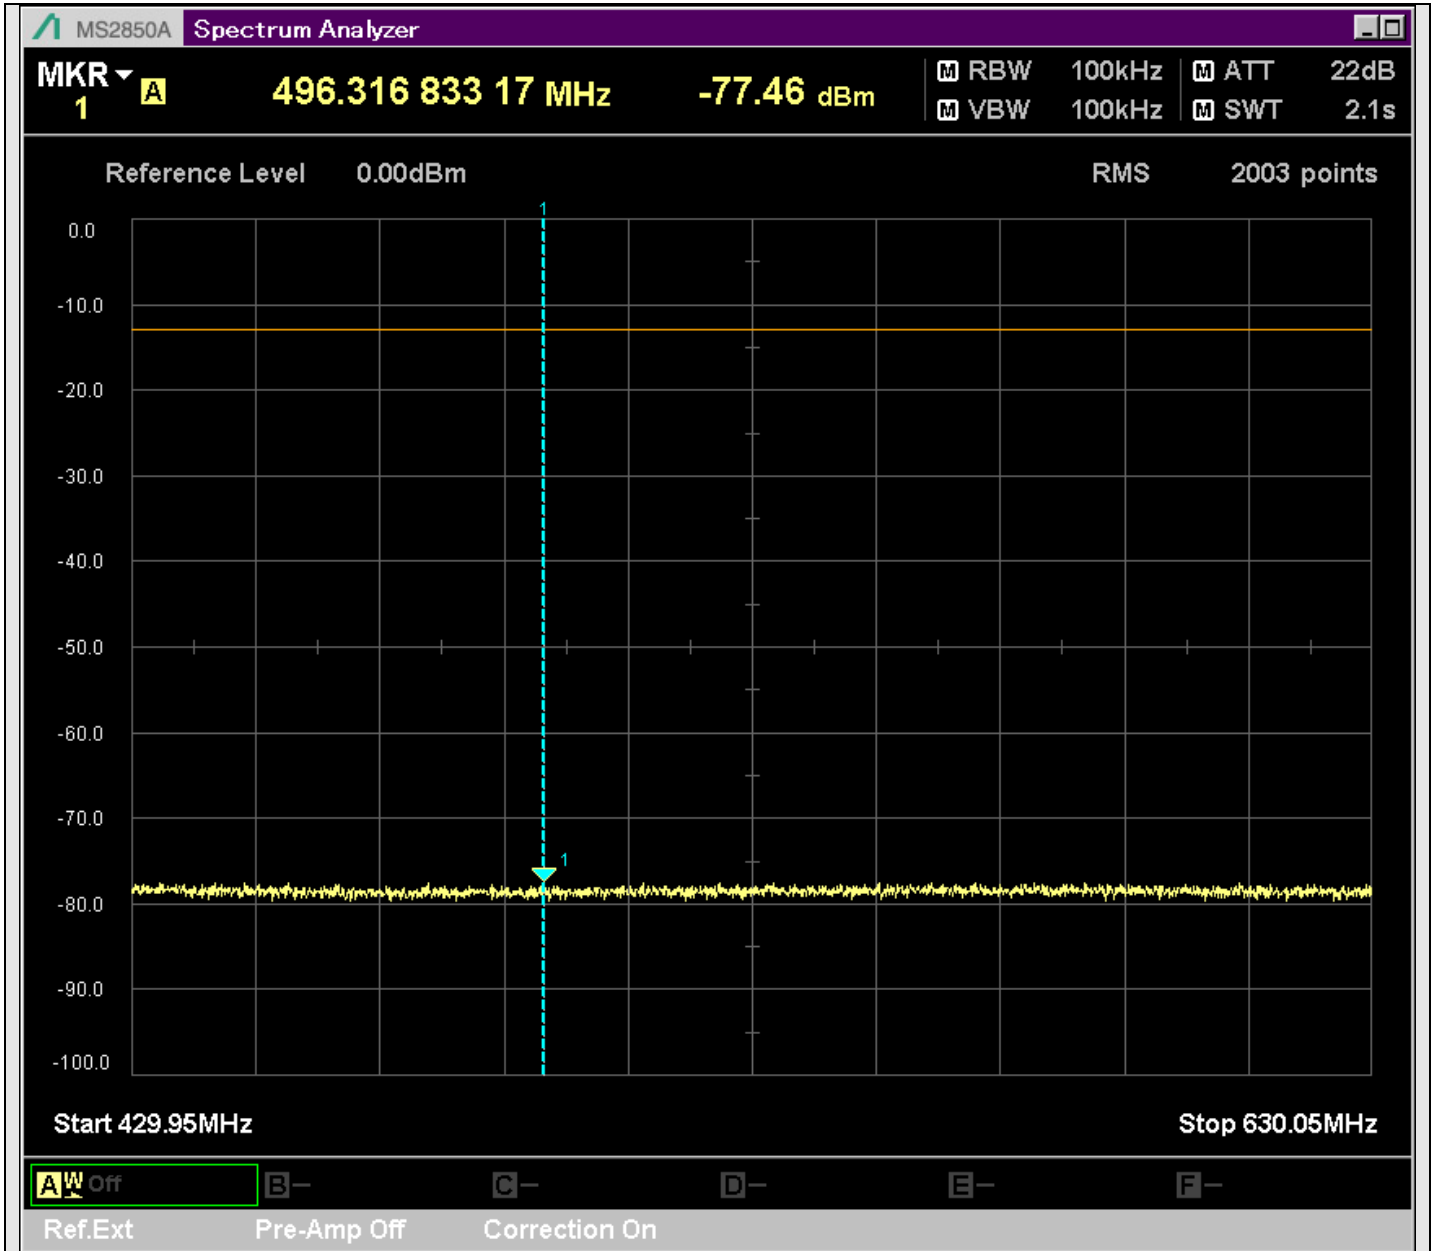

n7_5MHz_15kHz_531000_CP-OFDM
QPSK_Edge_1RB_Left_SA(429.9MHz-630.1MHz_100kHz)@496.317MHz