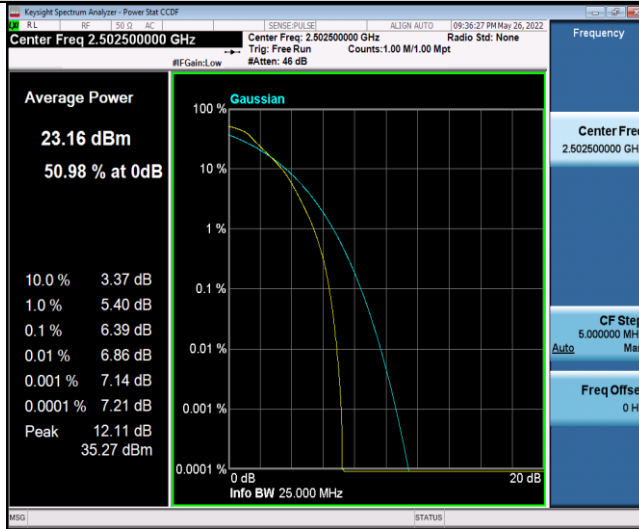

Test Graphs

Band7-5MHz-QPSK-20775-25RB#0