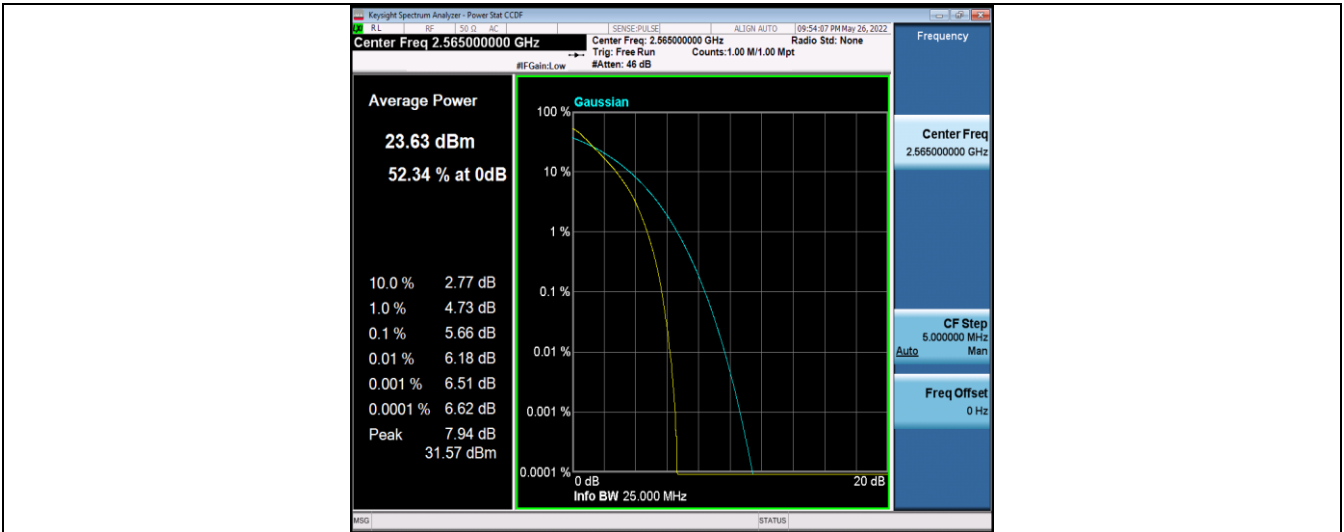

Band7-10MHz-QPSK-21400-50RB#0