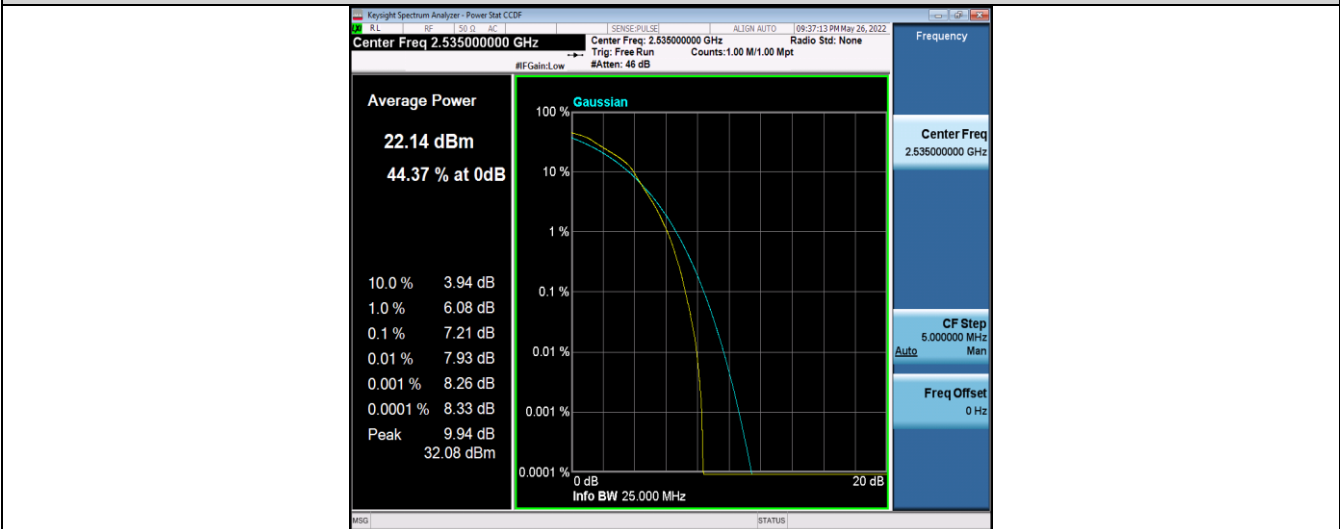

FCC LTE Band7 Test Data

Appendix B: Peak-to-Average Ratio(CCDF)

Test Result

Band	Bandwidth	Modulation	Channel	RB Configuration	Result(dB)	Limit(dB)	Verdict
Band7	5MHz	QPSK	20775	25RB#0	6.39	13	PASS
Band7	5MHz	QPSK	21100	25RB#0	5.17	13	PASS
Band7	5MHz	QPSK	21425	25RB#0	4.92	13	PASS
Band7	5MHz	16QAM	20775	25RB#0	6.21	13	PASS
Band7	5MHz	16QAM	21100	25RB#0	7.21	13	PASS
Band7	5MHz	16QAM	21425	25RB#0	7.02	13	PASS
Band7	10MHz	QPSK	20800	50RB#0	5.18	13	PASS
Band7	10MHz	QPSK	21100	50RB#0	8.42	13	PASS
Band7	10MHz	QPSK	21400	50RB#0	5.66	13	PASS
Band7	10MHz	16QAM	20800	50RB#0	6.91	13	PASS
Band7	10MHz	16QAM	21100	50RB#0	7.76	13	PASS
Band7	10MHz	16QAM	21400	50RB#0	6.03	13	PASS
Band7	15MHz	QPSK	20825	75RB#0	8.38	13	PASS
Band7	15MHz	QPSK	21100	75RB#0	6.69	13	PASS
Band7	15MHz	QPSK	21375	75RB#0	5.45	13	PASS
Band7	15MHz	16QAM	20825	75RB#0	6.35	13	PASS
Band7	15MHz	16QAM	21100	75RB#0	7.30	13	PASS
Band7	15MHz	16QAM	21375	75RB#0	7.99	13	PASS
Band7	20MHz	QPSK	20850	100RB#0	5.35	13	PASS
Band7	20MHz	QPSK	21100	100RB#0	6.00	13	PASS
Band7	20MHz	QPSK	21350	100RB#0	8.39	13	PASS
Band7	20MHz	16QAM	20850	100RB#0	6.93	13	PASS
Band7	20MHz	16QAM	21100	100RB#0	6.06	13	PASS
Band7	20MHz	16QAM	21350	100RB#0	8.34	13	PASS

Test Graphs

Band7-5MHz-QPSK-20775-25RB#0

Band7-5MHz-QPSK-21100-25RB#0

Band7-5MHz-QPSK-21425-25RB#0

Band7-5MHz-16QAM-20775-25RB#0

Band7-5MHz-16QAM-21100-25RB#0

Band7-5MHz-16QAM-21425-25RB#0

Band7-10MHz-QPSK-20800-50RB#0