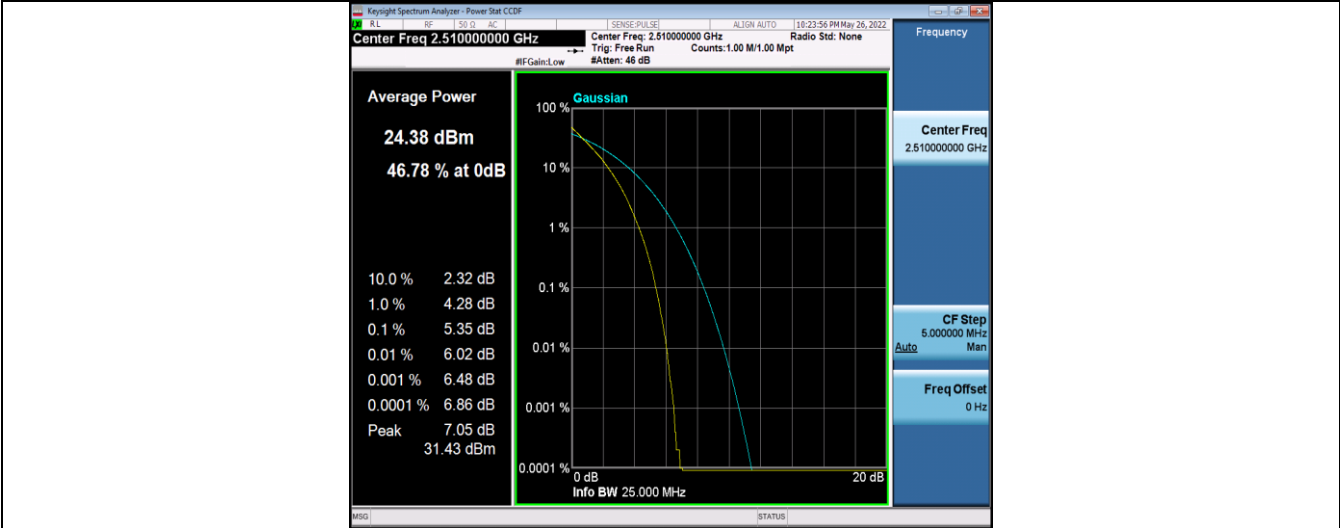

Band7-15MHz-QPSK-21375-75RB#0

Band7-15MHz-16QAM-20825-75RB#0

Band7-15MHz-16QAM-21100-75RB#0

Band7-15MHz-16QAM-21375-75RB#0

Band7-20MHz-QPSK-20850-100RB#0

Band7-20MHz-QPSK-21100-100RB#0

Band7-20MHz-QPSK-21350-100RB#0