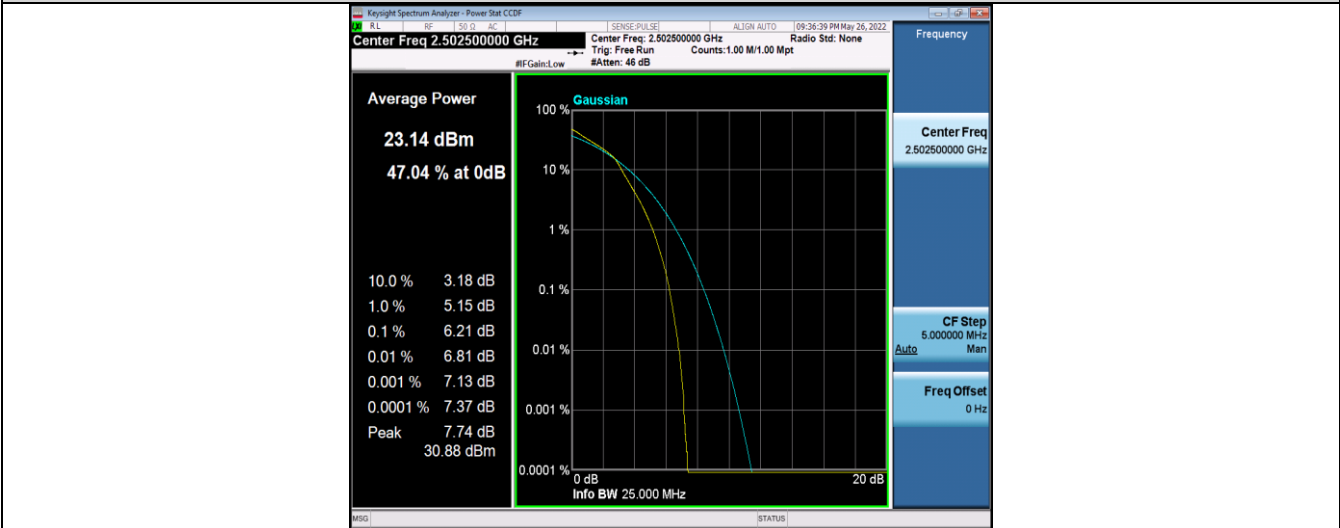

FCC LTE Band7 Test Data

Appendix B: Peak-to-Average Ratio(CCDF)

Test Result

Band	Bandwidth	Modulation	Channel	RB Configuration	Result(dB)	Limit(dB)	Verdict
Band7	5MHz	QPSK	20775	25RB#0	6.39	13	PASS
Band7	5MHz	QPSK	21100	25RB#0	5.17	13	PASS
Band7	5MHz	QPSK	21425	25RB#0	4.92	13	PASS
Band7	5MHz	16QAM	20775	25RB#0	6.21	13	PASS
Band7	5MHz	16QAM	21100	25RB#0	7.21	13	PASS
Band7	5MHz	16QAM	21425	25RB#0	7.02	13	PASS
Band7	10MHz	QPSK	20800	50RB#0	5.18	13	PASS
Band7	10MHz	QPSK	21100	50RB#0	8.42	13	PASS
Band7	10MHz	QPSK	21400	50RB#0	5.66	13	PASS
Band7	10MHz	16QAM	20800	50RB#0	6.91	13	PASS
Band7	10MHz	16QAM	21100	50RB#0	7.76	13	PASS
Band7	10MHz	16QAM	21400	50RB#0	6.03	13	PASS
Band7	15MHz	QPSK	20825	75RB#0	8.38	13	PASS
Band7	15MHz	QPSK	21100	75RB#0	6.69	13	PASS
Band7	15MHz	QPSK	21375	75RB#0	5.45	13	PASS
Band7	15MHz	16QAM	20825	75RB#0	6.35	13	PASS
Band7	15MHz	16QAM	21100	75RB#0	7.30	13	PASS
Band7	15MHz	16QAM	21375	75RB#0	7.99	13	PASS
Band7	20MHz	QPSK	20850	100RB#0	5.35	13	PASS
Band7	20MHz	QPSK	21100	100RB#0	6.00	13	PASS
Band7	20MHz	QPSK	21350	100RB#0	8.39	13	PASS
Band7	20MHz	16QAM	20850	100RB#0	6.93	13	PASS
Band7	20MHz	16QAM	21100	100RB#0	6.06	13	PASS
Band7	20MHz	16QAM	21350	100RB#0	8.34	13	PASS

Test Graphs

Band7-5MHz-QPSK-20775-25RB#0

Band7-5MHz-QPSK-21100-25RB#0

Band7-5MHz-QPSK-21425-25RB#0

Band7-5MHz-16QAM-20775-25RB#0

Band7-5MHz-16QAM-21100-25RB#0

Band7-5MHz-16QAM-21425-25RB#0

Band7-10MHz-QPSK-20800-50RB#0