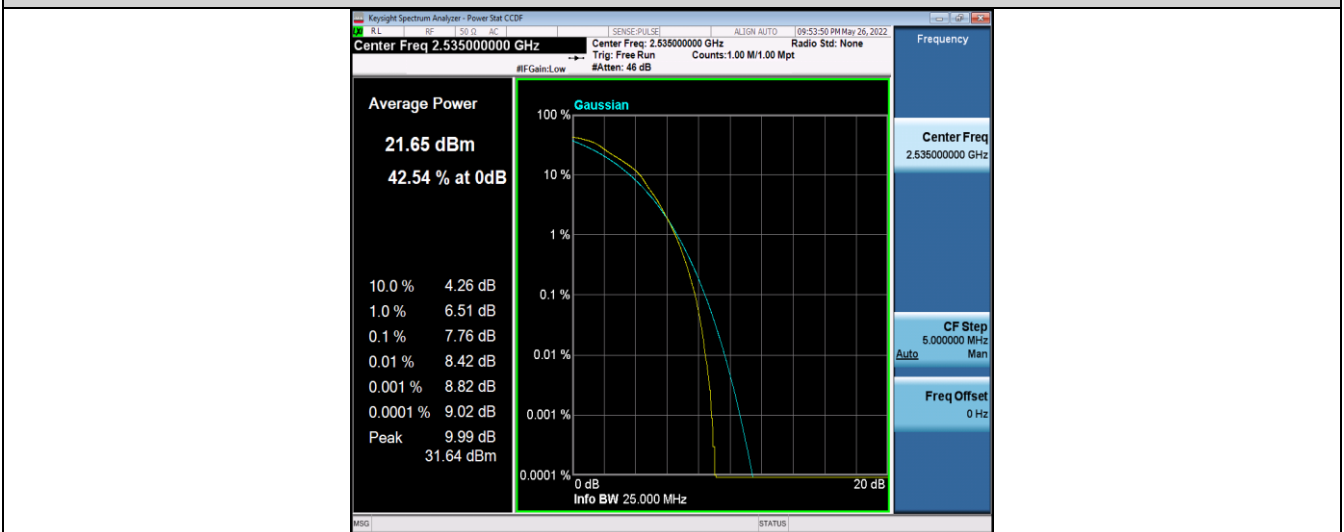

Band7-10MHz-QPSK-21100-50RB#0

Band7-10MHz-QPSK-21400-50RB#0

Band7-10MHz-16QAM-20800-50RB#0

Band7-10MHz-16QAM-21100-50RB#0

Band7-10MHz-16QAM-21400-50RB#0

Band7-15MHz-QPSK-20825-75RB#0

Band7-15MHz-QPSK-21100-75RB#0