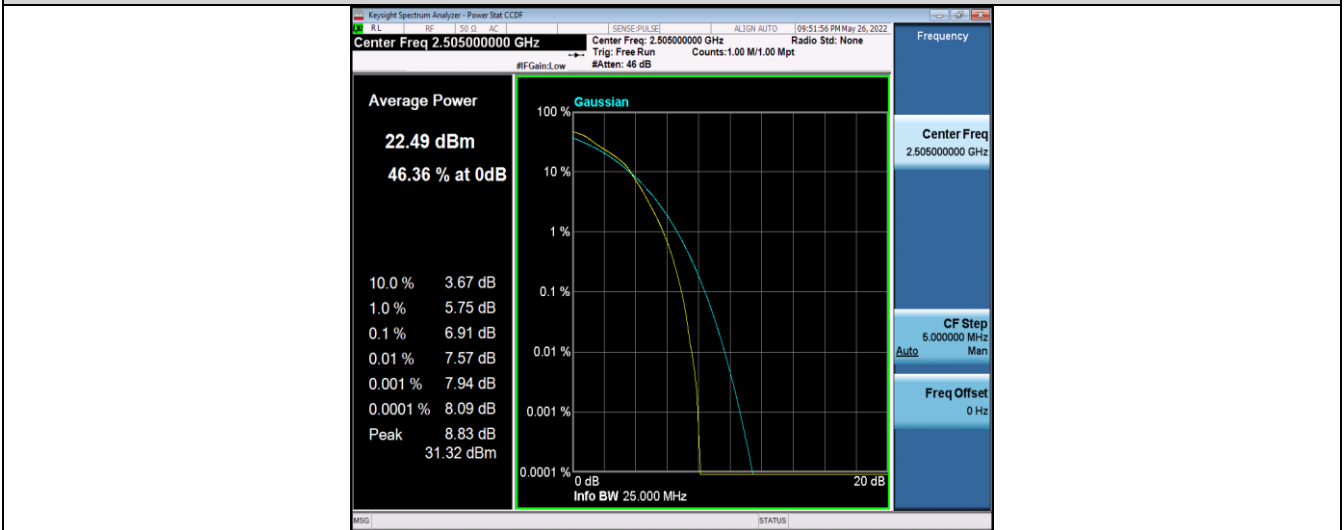

Band7-10MHz-16QAM-20800-50RB#0