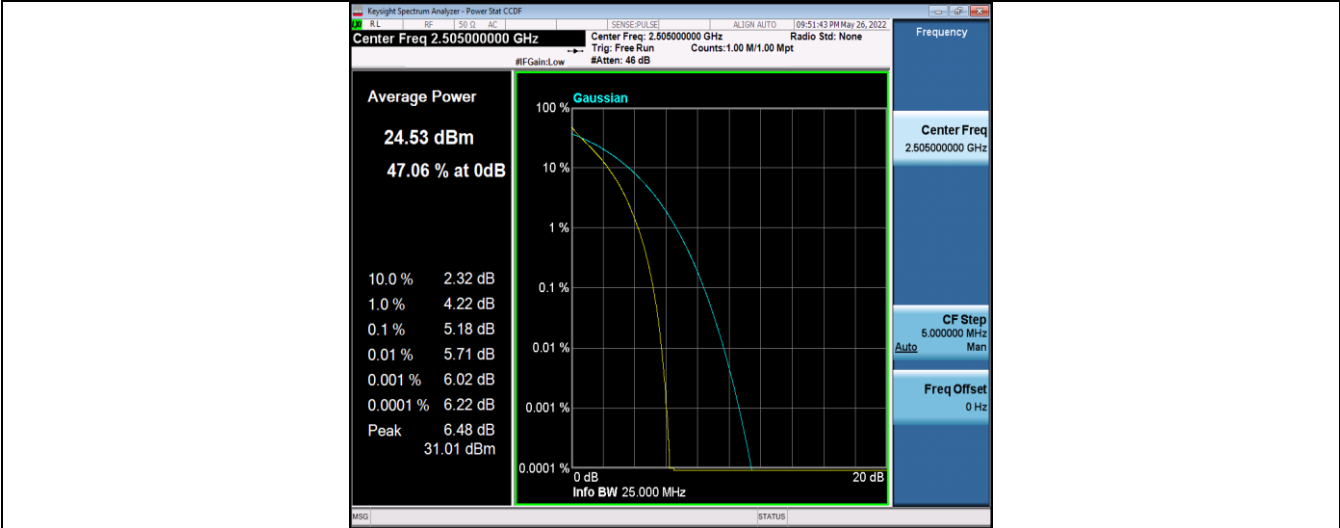

FCC LTE Band7 Test Data

Appendix B: Peak-to-Average Ratio(CCDF)

Test Result

Band	Bandwidth	Modulation	Channel	RB Configuration	Result(dB)	Limit(dB)	Verdict
Band7	5MHz	QPSK	20775	25RB#0	6.39	13	PASS
Band7	5MHz	QPSK	21100	25RB#0	5.17	13	PASS
Band7	5MHz	QPSK	21425	25RB#0	4.92	13	PASS
Band7	5MHz	16QAM	20775	25RB#0	6.21	13	PASS
Band7	5MHz	16QAM	21100	25RB#0	7.21	13	PASS
Band7	5MHz	16QAM	21425	25RB#0	7.02	13	PASS
Band7	10MHz	QPSK	20800	50RB#0	5.18	13	PASS
Band7	10MHz	QPSK	21100	50RB#0	8.42	13	PASS
Band7	10MHz	QPSK	21400	50RB#0	5.66	13	PASS
Band7	10MHz	16QAM	20800	50RB#0	6.91	13	PASS
Band7	10MHz	16QAM	21100	50RB#0	7.76	13	PASS
Band7	10MHz	16QAM	21400	50RB#0	6.03	13	PASS
Band7	15MHz	QPSK	20825	75RB#0	8.38	13	PASS
Band7	15MHz	QPSK	21100	75RB#0	6.69	13	PASS
Band7	15MHz	QPSK	21375	75RB#0	5.45	13	PASS
Band7	15MHz	16QAM	20825	75RB#0	6.35	13	PASS
Band7	15MHz	16QAM	21100	75RB#0	7.30	13	PASS
Band7	15MHz	16QAM	21375	75RB#0	7.99	13	PASS
Band7	20MHz	QPSK	20850	100RB#0	5.35	13	PASS
Band7	20MHz	QPSK	21100	100RB#0	6.00	13	PASS
Band7	20MHz	QPSK	21350	100RB#0	8.39	13	PASS
Band7	20MHz	16QAM	20850	100RB#0	6.93	13	PASS
Band7	20MHz	16QAM	21100	100RB#0	6.06	13	PASS
Band7	20MHz	16QAM	21350	100RB#0	8.34	13	PASS

Test Graphs

Band7-5MHz-QPSK-20775-25RB#0

Band7-5MHz-QPSK-21100-25RB#0

Band7-5MHz-QPSK-21425-25RB#0

Band7-5MHz-16QAM-20775-25RB#0

Band7-5MHz-16QAM-21100-25RB#0

Band7-5MHz-16QAM-21425-25RB#0

Band7-10MHz-QPSK-20800-50RB#0