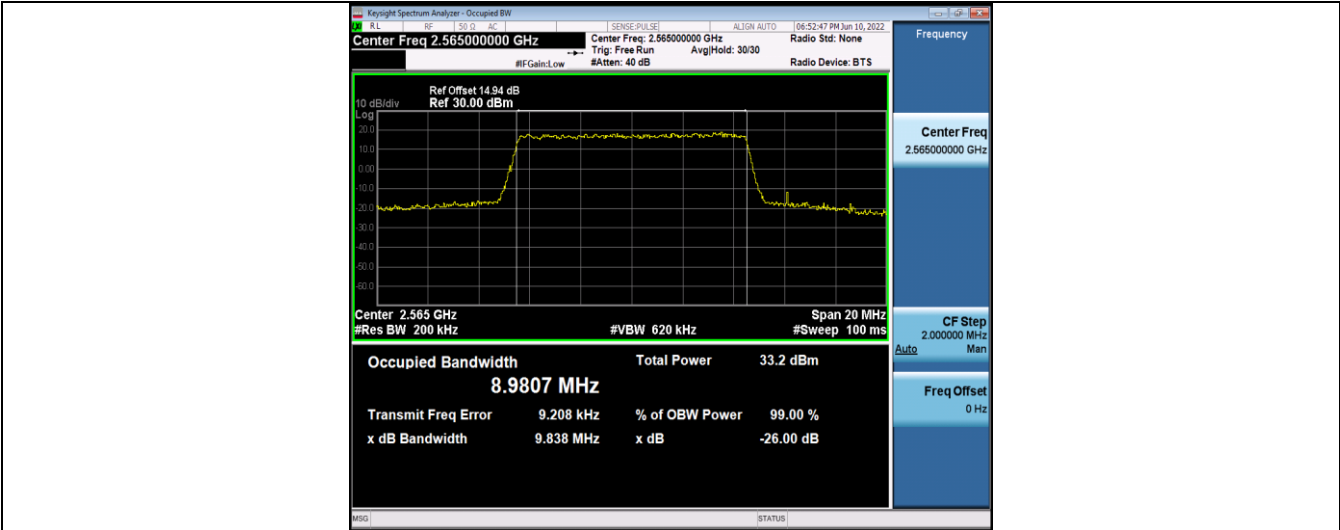

Band7-10MHz-QPSK-21400-50RB#0