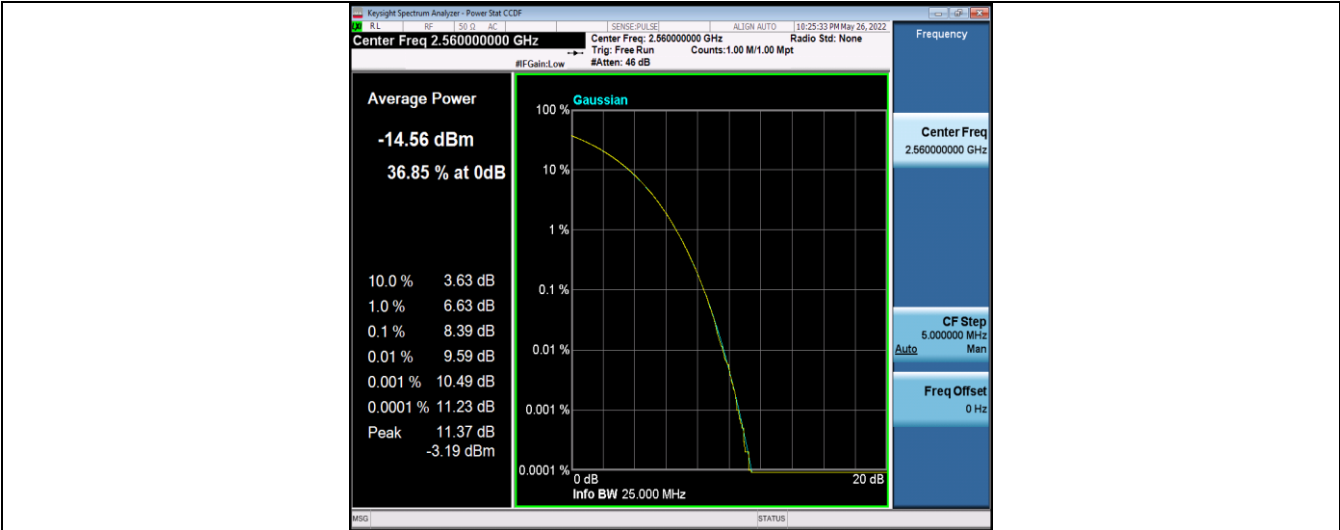

Band7-15MHz-QPSK-21375-75RB#0

Band7-15MHz-16QAM-20825-75RB#0

Band7-15MHz-16QAM-21100-75RB#0

Band7-15MHz-16QAM-21375-75RB#0

Band7-20MHz-QPSK-20850-100RB#0

Band7-20MHz-QPSK-21100-100RB#0

Band7-20MHz-QPSK-21350-100RB#0