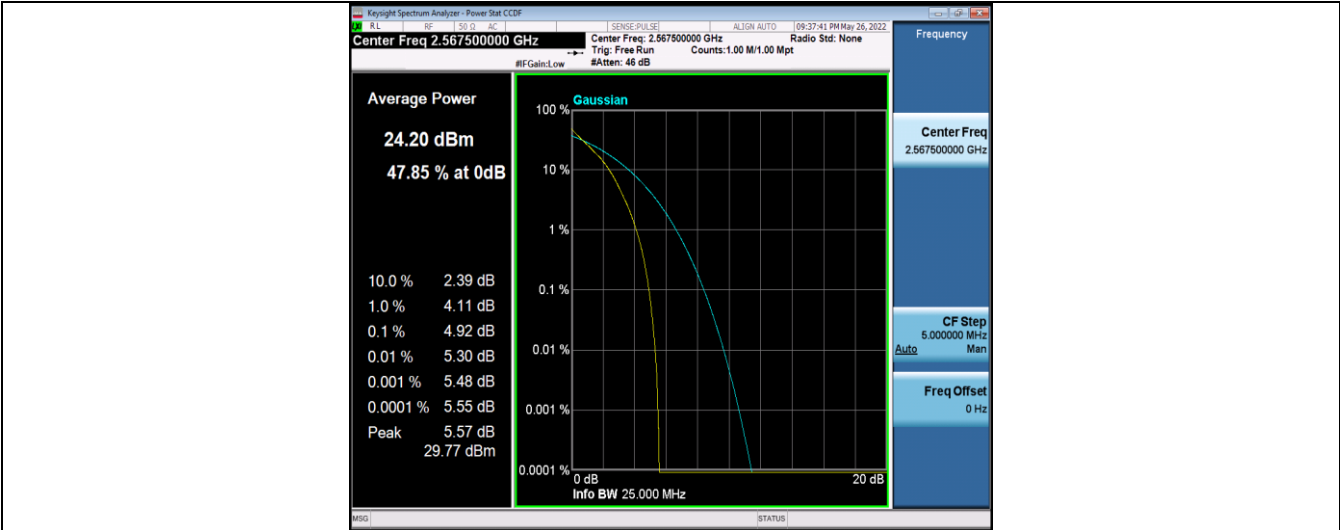

FCC LTE Band7 Test Data

Appendix B: Peak-to-Average Ratio(CCDF)

Test Result

Band	Bandwidth	Modulation	Channel	RB Configuration	Result(dB)	Limit(dB)	Verdict
Band7	5MHz	QPSK	20775	25RB#0	6.39	13	PASS
Band7	5MHz	QPSK	21100	25RB#0	5.17	13	PASS
Band7	5MHz	QPSK	21425	25RB#0	4.92	13	PASS
Band7	5MHz	16QAM	20775	25RB#0	6.21	13	PASS
Band7	5MHz	16QAM	21100	25RB#0	7.21	13	PASS
Band7	5MHz	16QAM	21425	25RB#0	7.02	13	PASS
Band7	10MHz	QPSK	20800	50RB#0	5.18	13	PASS
Band7	10MHz	QPSK	21100	50RB#0	8.42	13	PASS
Band7	10MHz	QPSK	21400	50RB#0	5.66	13	PASS
Band7	10MHz	16QAM	20800	50RB#0	6.91	13	PASS
Band7	10MHz	16QAM	21100	50RB#0	7.76	13	PASS
Band7	10MHz	16QAM	21400	50RB#0	6.03	13	PASS
Band7	15MHz	QPSK	20825	75RB#0	8.38	13	PASS
Band7	15MHz	QPSK	21100	75RB#0	6.69	13	PASS
Band7	15MHz	QPSK	21375	75RB#0	5.45	13	PASS
Band7	15MHz	16QAM	20825	75RB#0	6.35	13	PASS
Band7	15MHz	16QAM	21100	75RB#0	7.30	13	PASS
Band7	15MHz	16QAM	21375	75RB#0	7.99	13	PASS
Band7	20MHz	QPSK	20850	100RB#0	5.35	13	PASS
Band7	20MHz	QPSK	21100	100RB#0	6.00	13	PASS
Band7	20MHz	QPSK	21350	100RB#0	8.39	13	PASS
Band7	20MHz	16QAM	20850	100RB#0	6.93	13	PASS
Band7	20MHz	16QAM	21100	100RB#0	6.06	13	PASS
Band7	20MHz	16QAM	21350	100RB#0	8.34	13	PASS

Test Graphs

Band7-5MHz-QPSK-20775-25RB#0

Band7-5MHz-QPSK-21100-25RB#0

Band7-5MHz-QPSK-21425-25RB#0

Band7-5MHz-16QAM-20775-25RB#0

Band7-5MHz-16QAM-21100-25RB#0

Band7-5MHz-16QAM-21425-25RB#0

Band7-10MHz-QPSK-20800-50RB#0