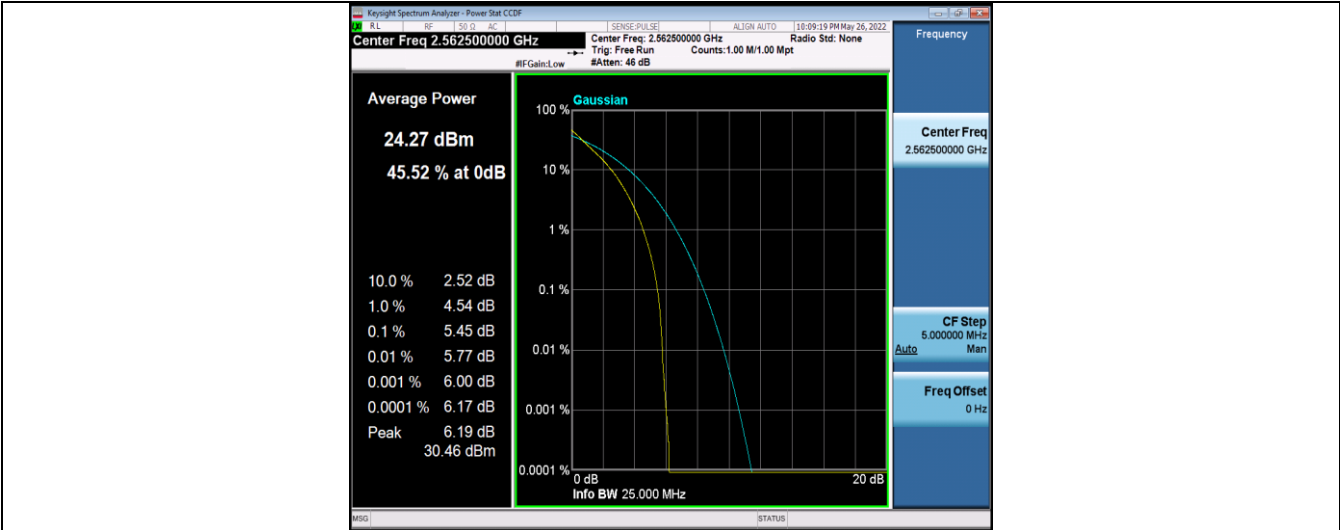

Band7-15MHz-QPSK-21375-75RB#0