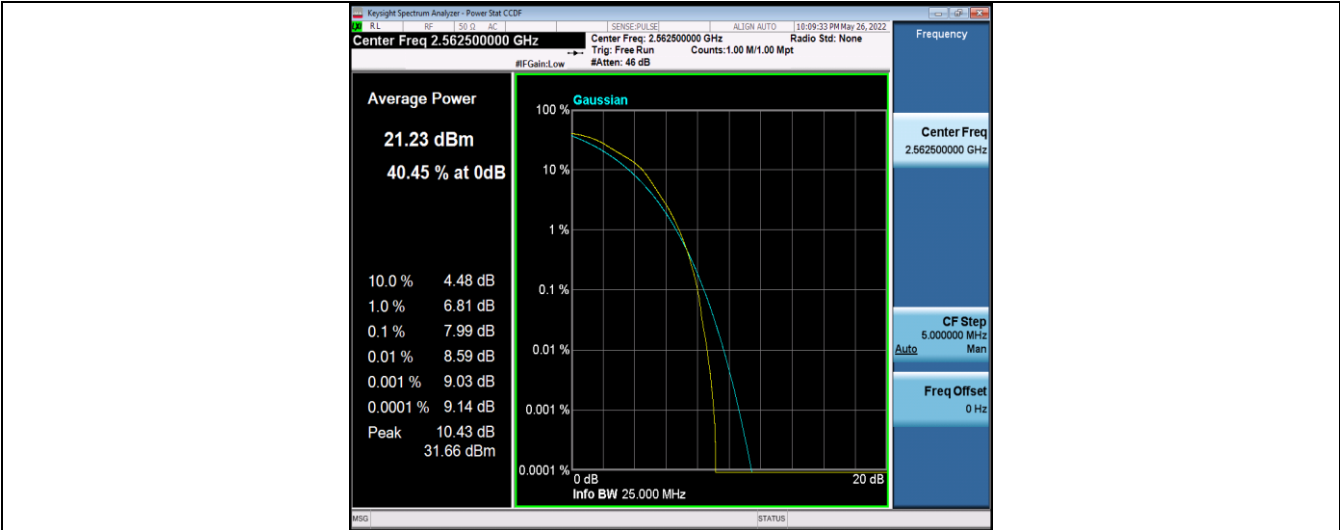

Band7-15MHz-QPSK-21375-75RB#0

Band7-15MHz-16QAM-20825-75RB#0

Band7-15MHz-16QAM-21100-75RB#0

Band7-15MHz-16QAM-21375-75RB#0

Band7-20MHz-QPSK-20850-100RB#0

Band7-20MHz-QPSK-21100-100RB#0

Band7-20MHz-QPSK-21350-100RB#0