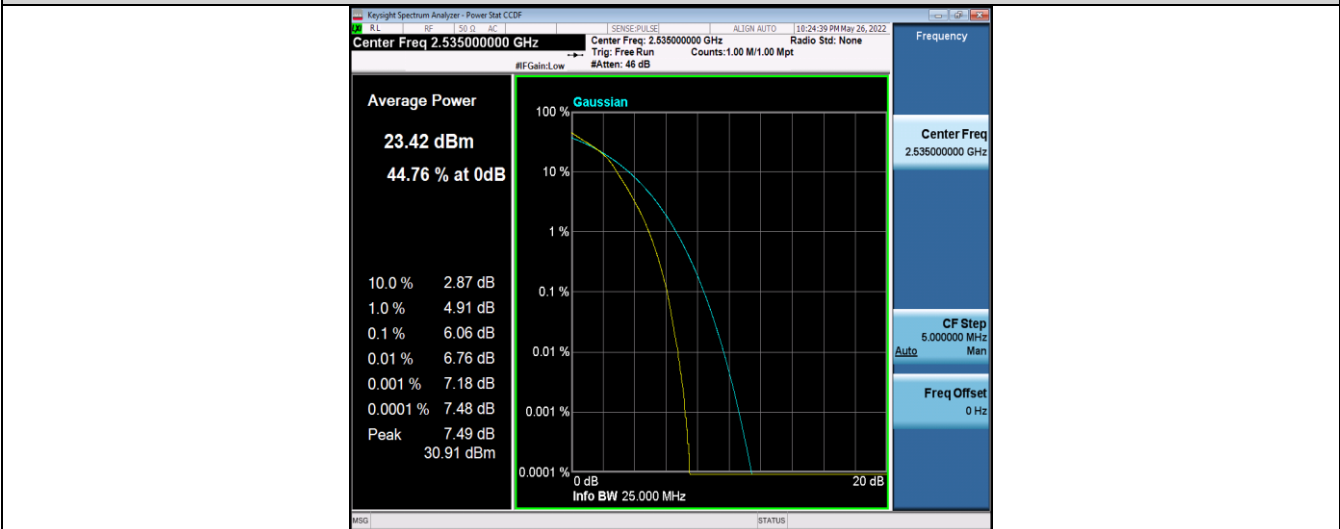

Band7-20MHz-16QAM-21100-100RB#0