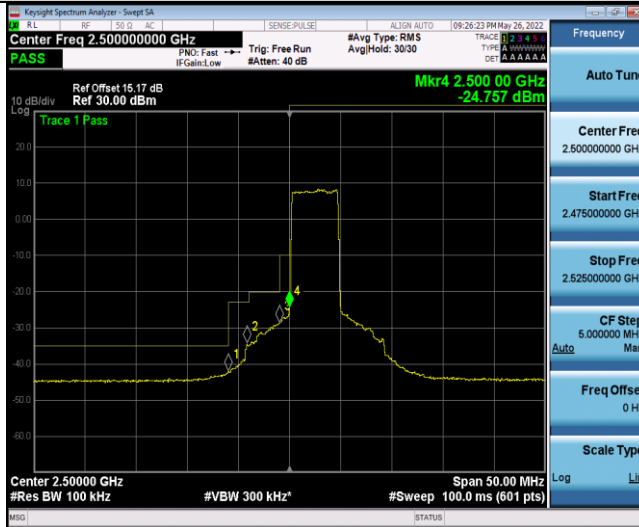

Test Graphs

Band7-5MHz-QPSK-20775-25RB#0