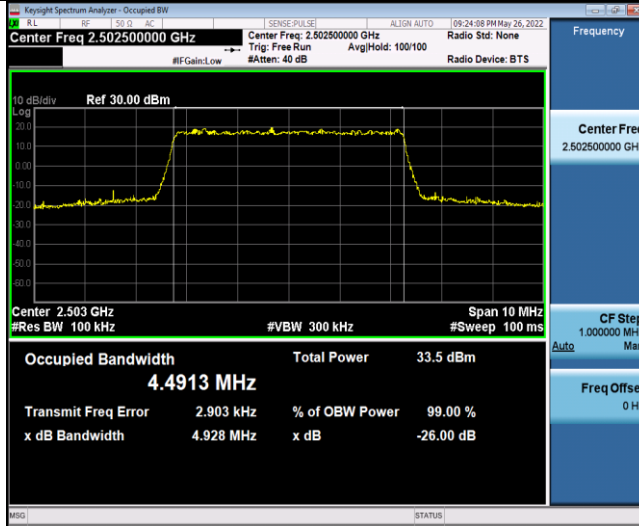

Test Graphs

Band7-5MHz-QPSK-20775-25RB#0