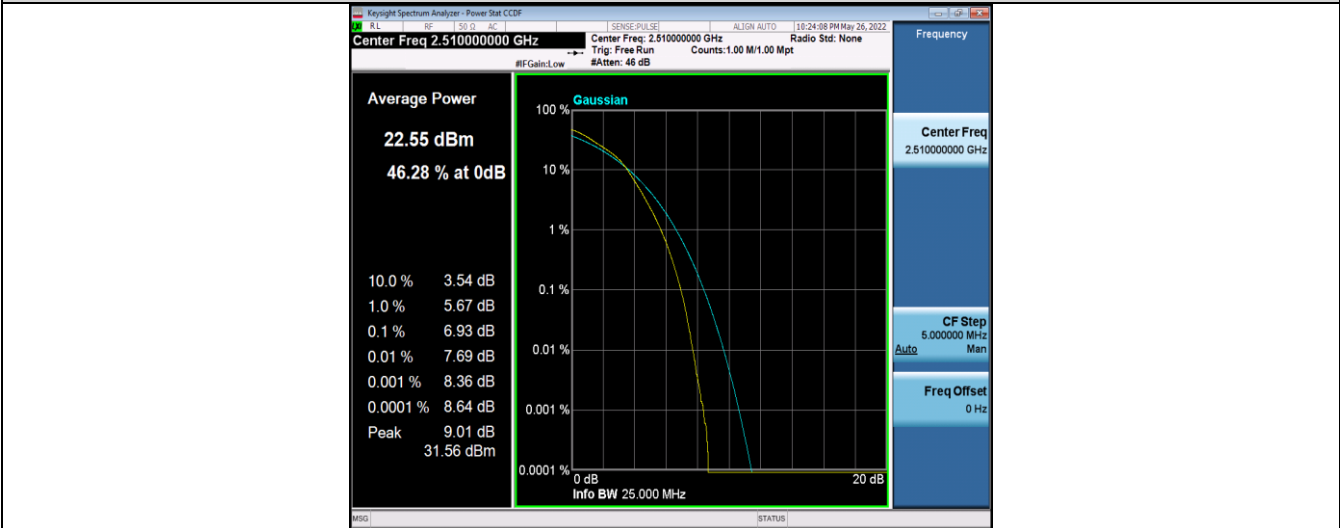

Band7-20MHz-16QAM-20850-100RB#0