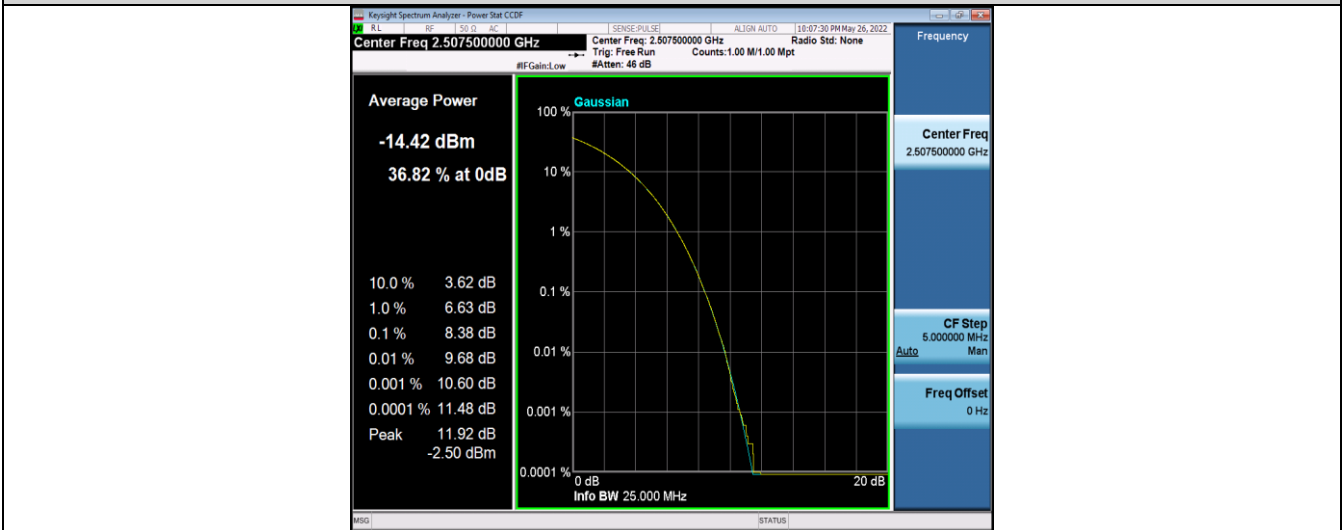

Band7-10MHz-QPSK-21100-50RB#0

Band7-10MHz-QPSK-21400-50RB#0

Band7-10MHz-16QAM-20800-50RB#0

Band7-10MHz-16QAM-21100-50RB#0

Band7-10MHz-16QAM-21400-50RB#0

Band7-15MHz-QPSK-20825-75RB#0

Band7-15MHz-QPSK-21100-75RB#0