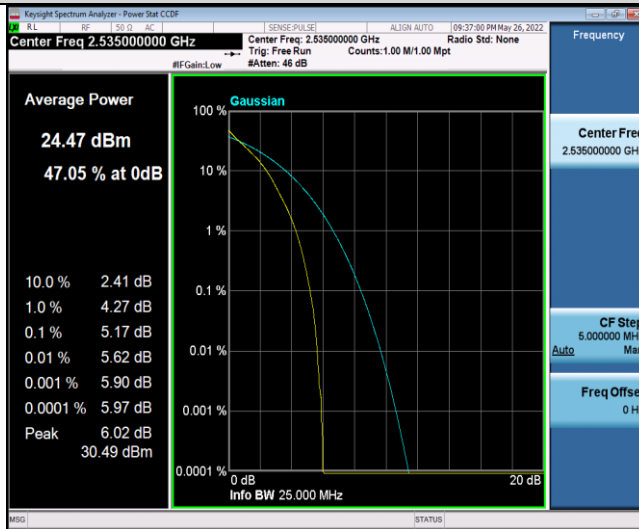

Band7-5MHz-QPSK-21100-25RB#0