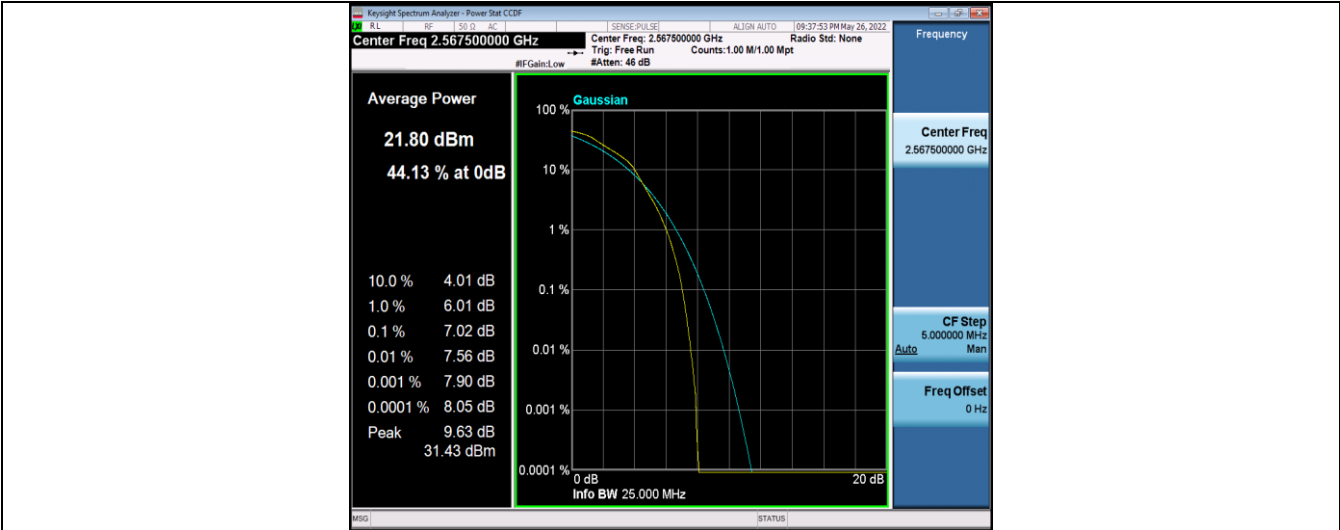

FCC LTE Band7 Test Data

Appendix B: Peak-to-Average Ratio(CCDF)

Test Result

Band	Bandwidth	Modulation	Channel	RB Configuration	Result(dB)	Limit(dB)	Verdict
Band7	5MHz	QPSK	20775	25RB#0	6.39	13	PASS
Band7	5MHz	QPSK	21100	25RB#0	5.17	13	PASS
Band7	5MHz	QPSK	21425	25RB#0	4.92	13	PASS
Band7	5MHz	16QAM	20775	25RB#0	6.21	13	PASS
Band7	5MHz	16QAM	21100	25RB#0	7.21	13	PASS
Band7	5MHz	16QAM	21425	25RB#0	7.02	13	PASS
Band7	10MHz	QPSK	20800	50RB#0	5.18	13	PASS
Band7	10MHz	QPSK	21100	50RB#0	8.42	13	PASS
Band7	10MHz	QPSK	21400	50RB#0	5.66	13	PASS
Band7	10MHz	16QAM	20800	50RB#0	6.91	13	PASS
Band7	10MHz	16QAM	21100	50RB#0	7.76	13	PASS
Band7	10MHz	16QAM	21400	50RB#0	6.03	13	PASS
Band7	15MHz	QPSK	20825	75RB#0	8.38	13	PASS
Band7	15MHz	QPSK	21100	75RB#0	6.69	13	PASS
Band7	15MHz	QPSK	21375	75RB#0	5.45	13	PASS
Band7	15MHz	16QAM	20825	75RB#0	6.35	13	PASS
Band7	15MHz	16QAM	21100	75RB#0	7.30	13	PASS
Band7	15MHz	16QAM	21375	75RB#0	7.99	13	PASS
Band7	20MHz	QPSK	20850	100RB#0	5.35	13	PASS
Band7	20MHz	QPSK	21100	100RB#0	6.00	13	PASS
Band7	20MHz	QPSK	21350	100RB#0	8.39	13	PASS
Band7	20MHz	16QAM	20850	100RB#0	6.93	13	PASS
Band7	20MHz	16QAM	21100	100RB#0	6.06	13	PASS
Band7	20MHz	16QAM	21350	100RB#0	8.34	13	PASS

Test Graphs

Band7-5MHz-QPSK-20775-25RB#0

Band7-5MHz-QPSK-21100-25RB#0

Band7-5MHz-QPSK-21425-25RB#0

Band7-5MHz-16QAM-20775-25RB#0

Band7-5MHz-16QAM-21100-25RB#0

Band7-5MHz-16QAM-21425-25RB#0

Band7-10MHz-QPSK-20800-50RB#0