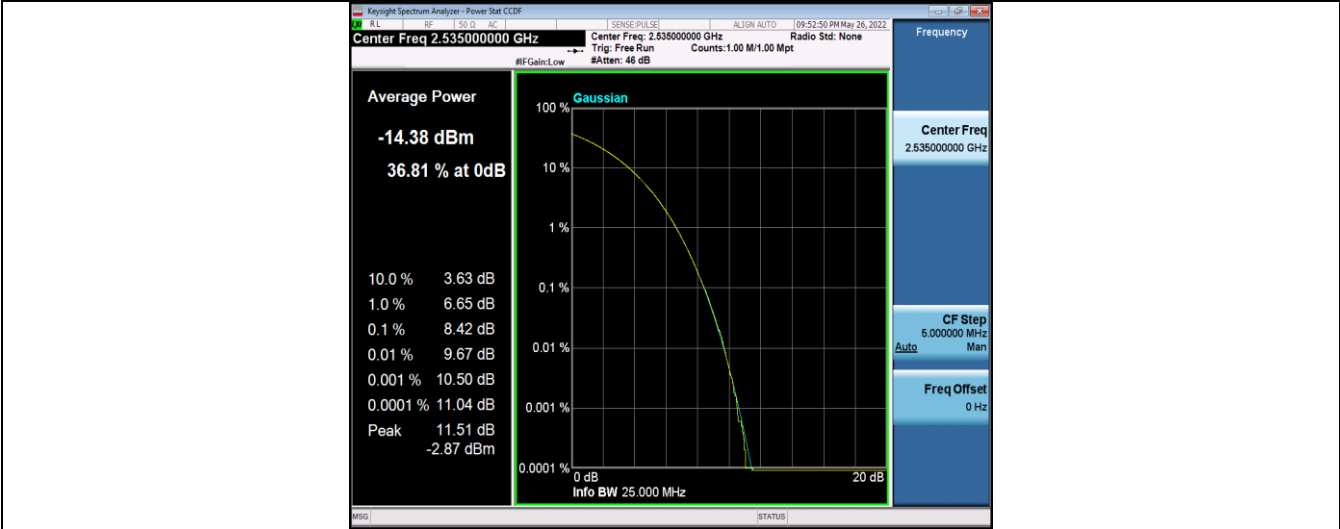

Band7-10MHz-QPSK-21100-50RB#0