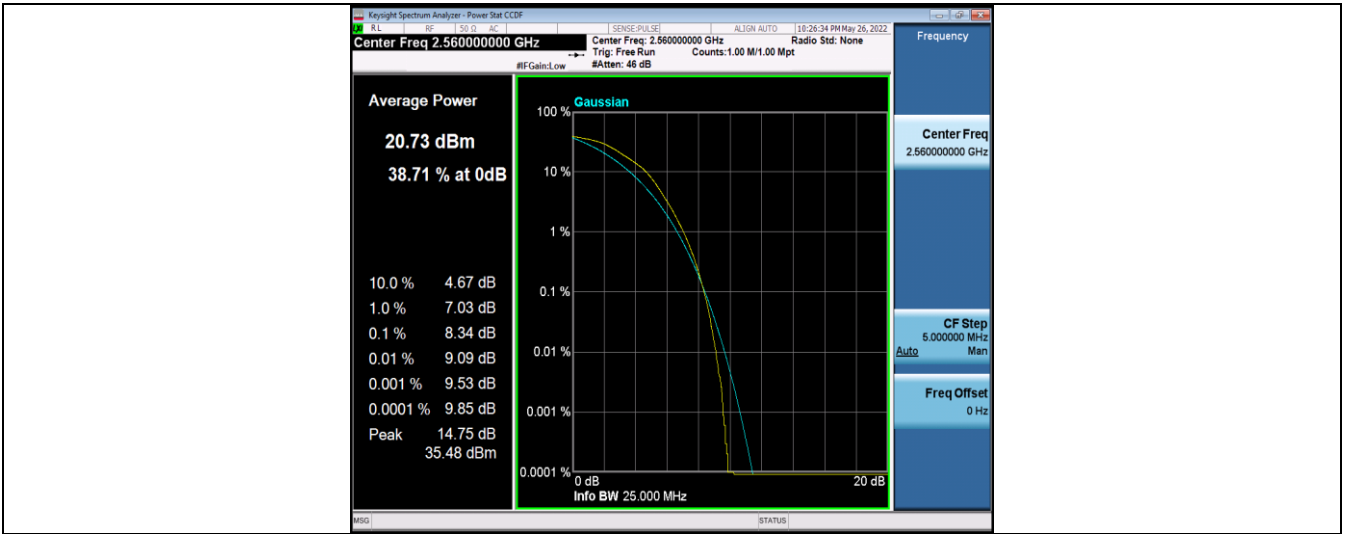

Band7-20MHz-16QAM-21350-100RB#0