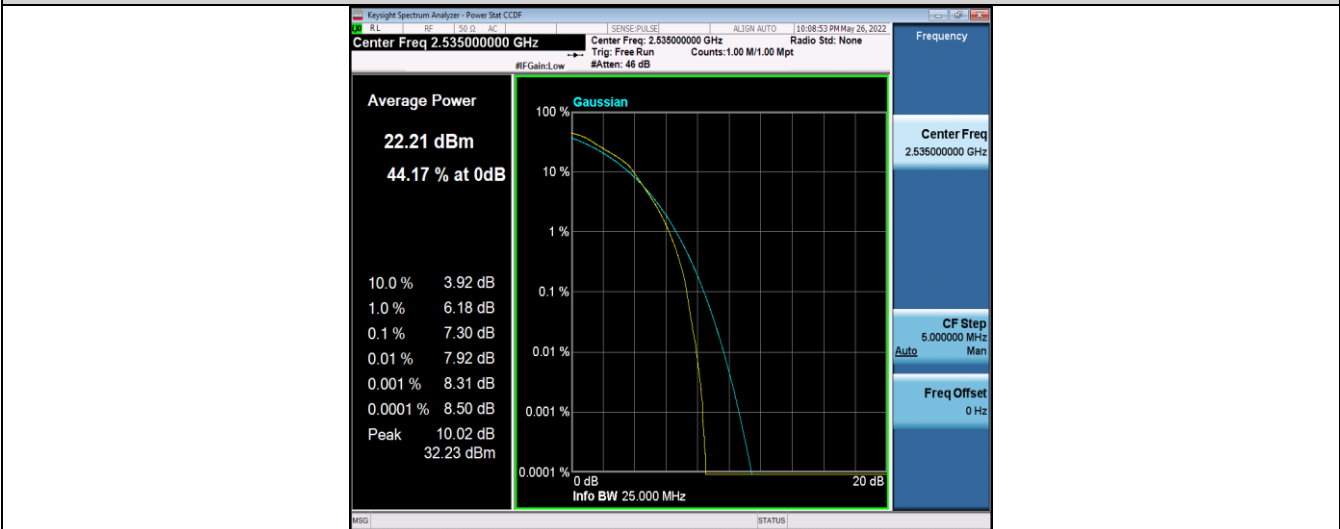

Band7-15MHz-16QAM-21100-75RB#0