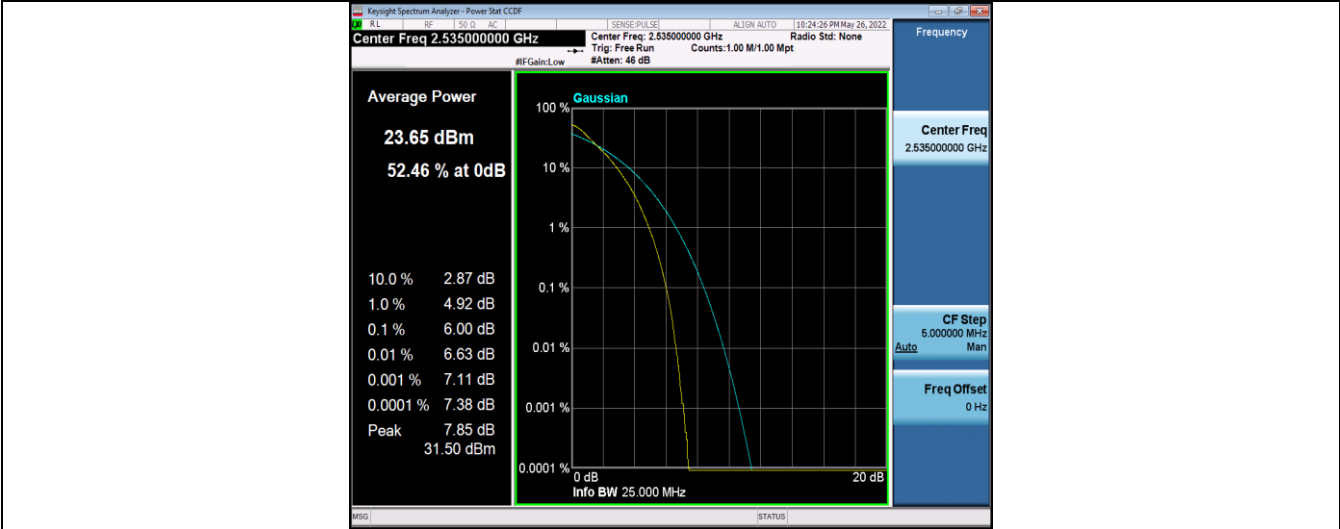

Band7-15MHz-QPSK-21375-75RB#0

Band7-15MHz-16QAM-20825-75RB#0

Band7-15MHz-16QAM-21100-75RB#0

Band7-15MHz-16QAM-21375-75RB#0

Band7-20MHz-QPSK-20850-100RB#0

Band7-20MHz-QPSK-21100-100RB#0

Band7-20MHz-QPSK-21350-100RB#0