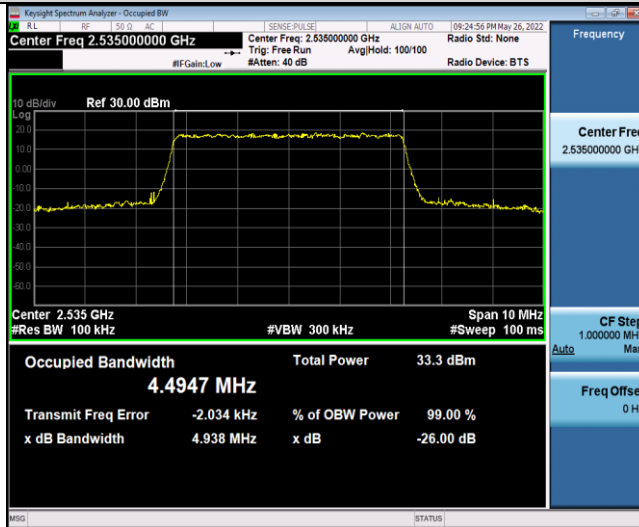

Band7-5MHz-QPSK-21100-25RB#0