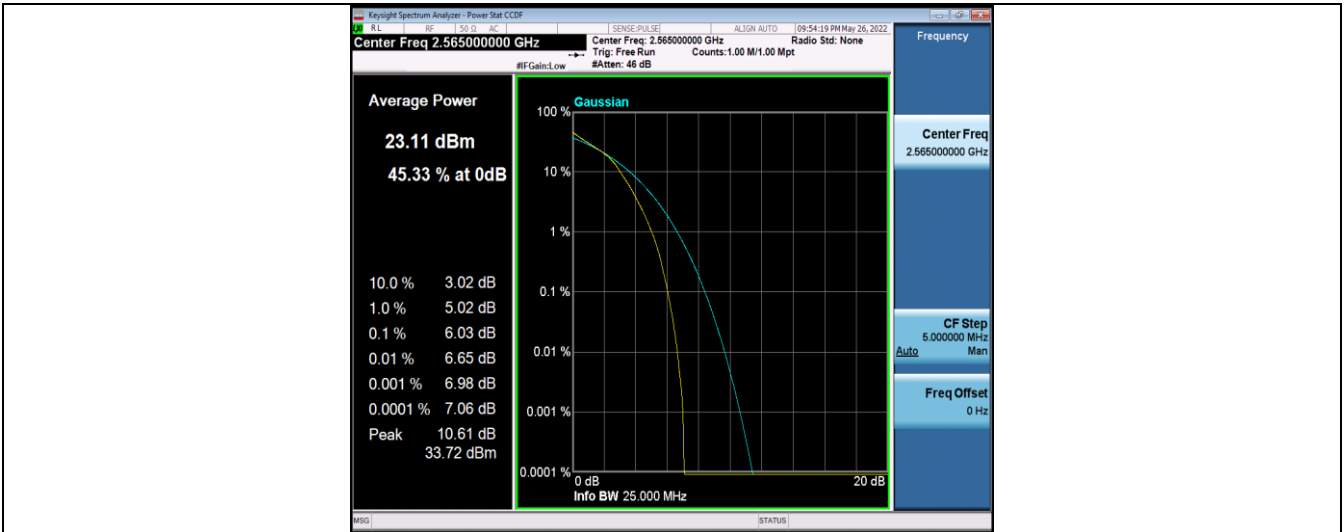

Band7-10MHz-QPSK-21100-50RB#0

Band7-10MHz-QPSK-21400-50RB#0

Band7-10MHz-16QAM-20800-50RB#0

Band7-10MHz-16QAM-21100-50RB#0

Band7-10MHz-16QAM-21400-50RB#0

Band7-15MHz-QPSK-20825-75RB#0

Band7-15MHz-QPSK-21100-75RB#0