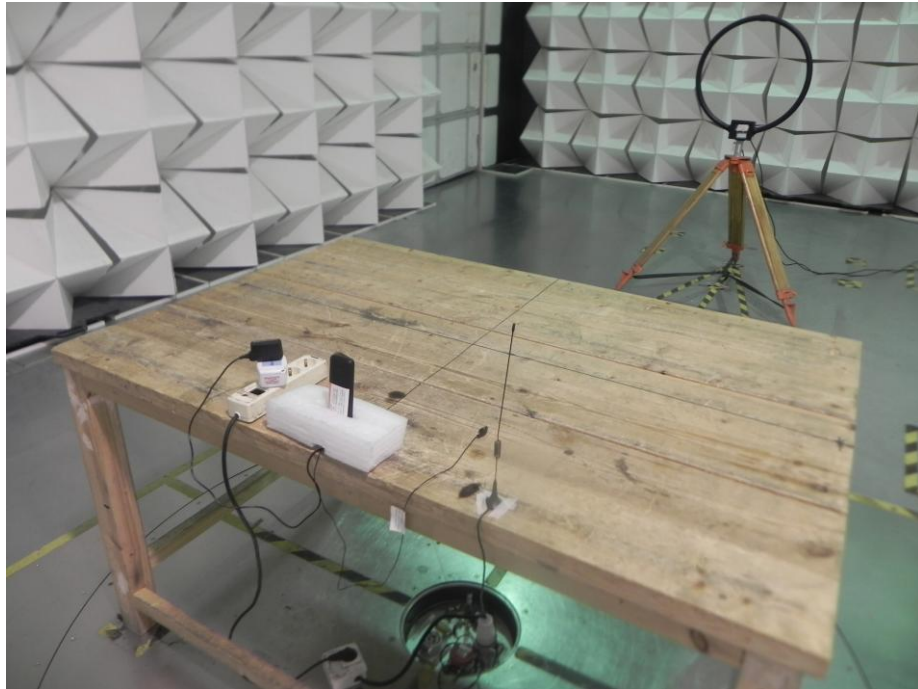

Appendix WTS16S0961762E_Photos

2G Setup photo FCC ID: 2AJXM-V6

Photograph - Spurious Emissions Radiated Test Setup

Below 30MHz Test Site 2#

For 30MHz-1000MHz Test Site 2#

Appendix WTS16S0961762E_Photos

For Above 1GHz Test Site 1#