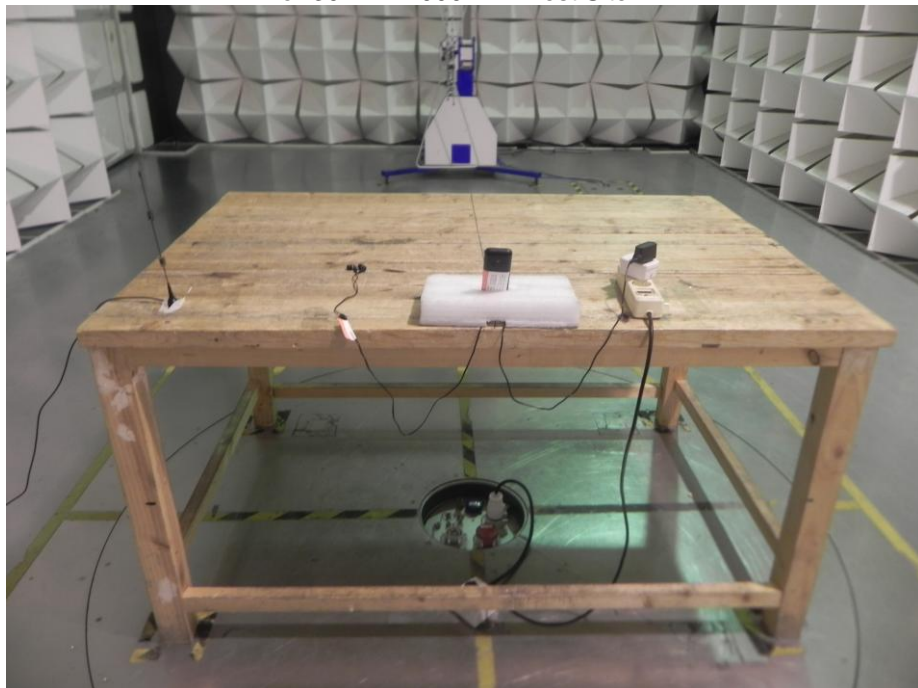

Appendix WTS16S0961762E_Photos

2G Setup photo FCC ID: 2AJXM-V6

Photograph - Spurious Emissions Radiated Test Setup

Below 30MHz Test Site 2#

For 30MHz-1000MHz Test Site 2#

Appendix WTS16S0961762E_Photos

For Above 1GHz Test Site 1#