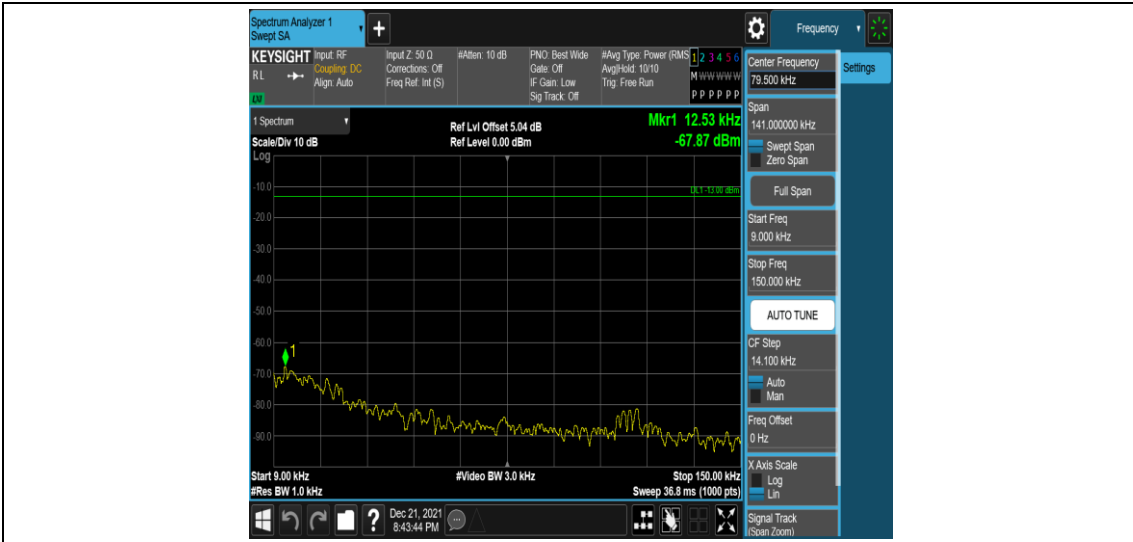

Band7-5MHz-16QAM-21100-1RB#0-Range1:0.009~0.15MHz