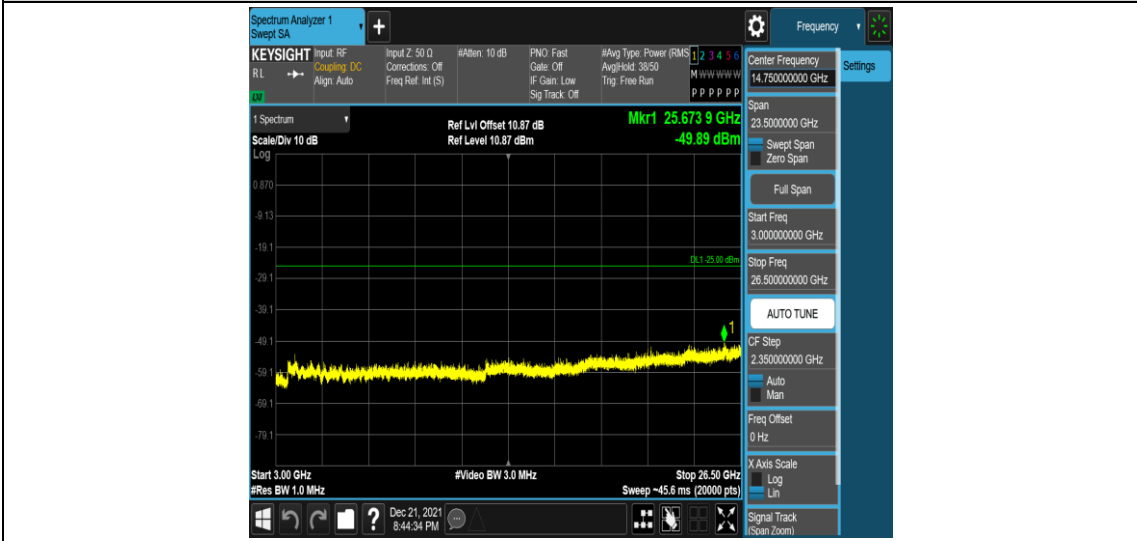

Band7-5MHz-16QAM-21100-1RB#0-Range5:3000~26500MHz