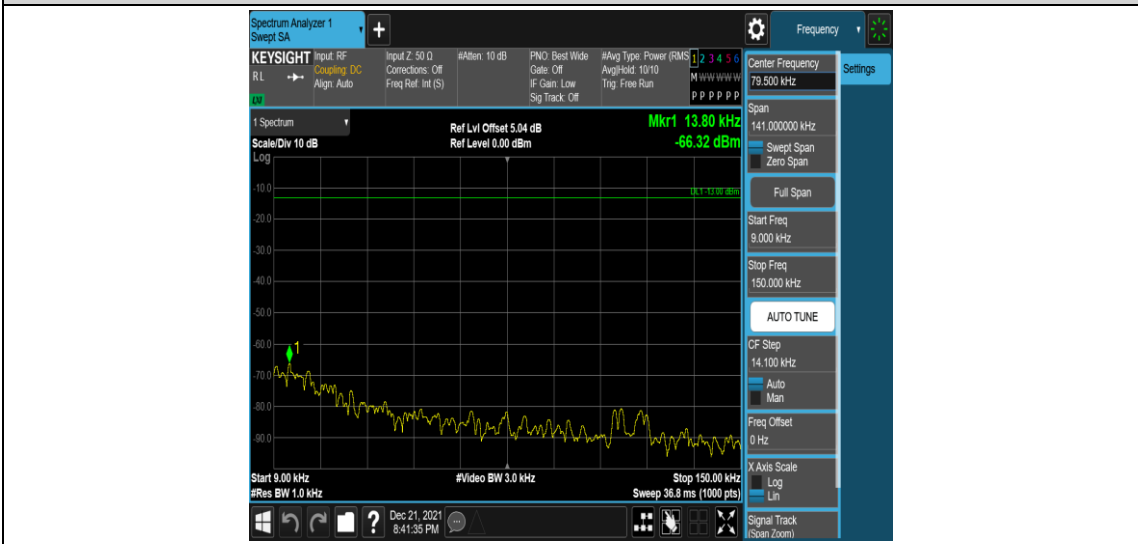

Band7-5MHz-16QAM-20775-1RB#0-Range1:0.009~0.15MHz