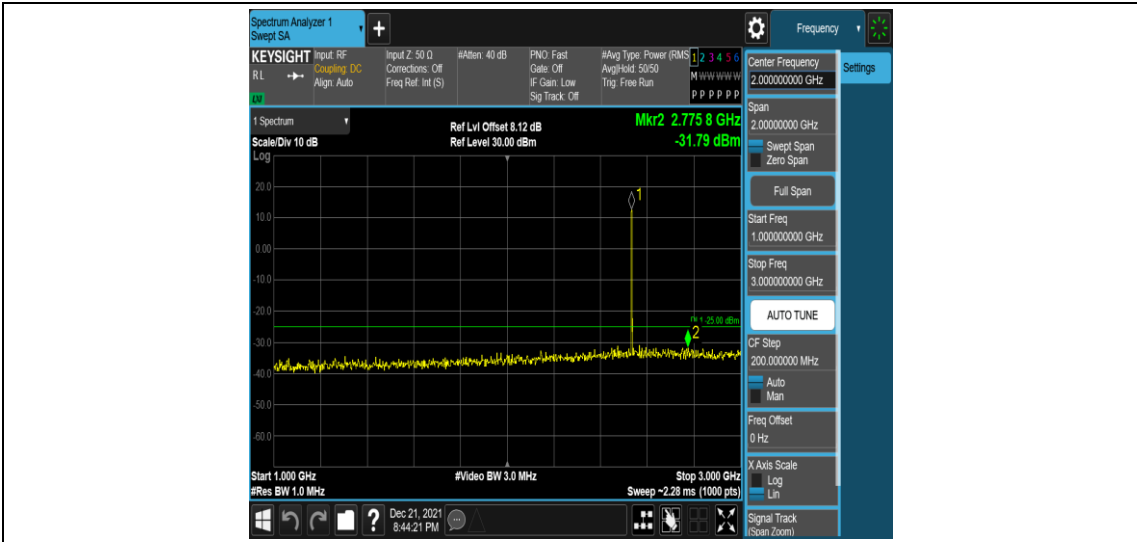

Band7-5MHz-16QAM-21100-1RB#0-Range4:1000~3000MHz