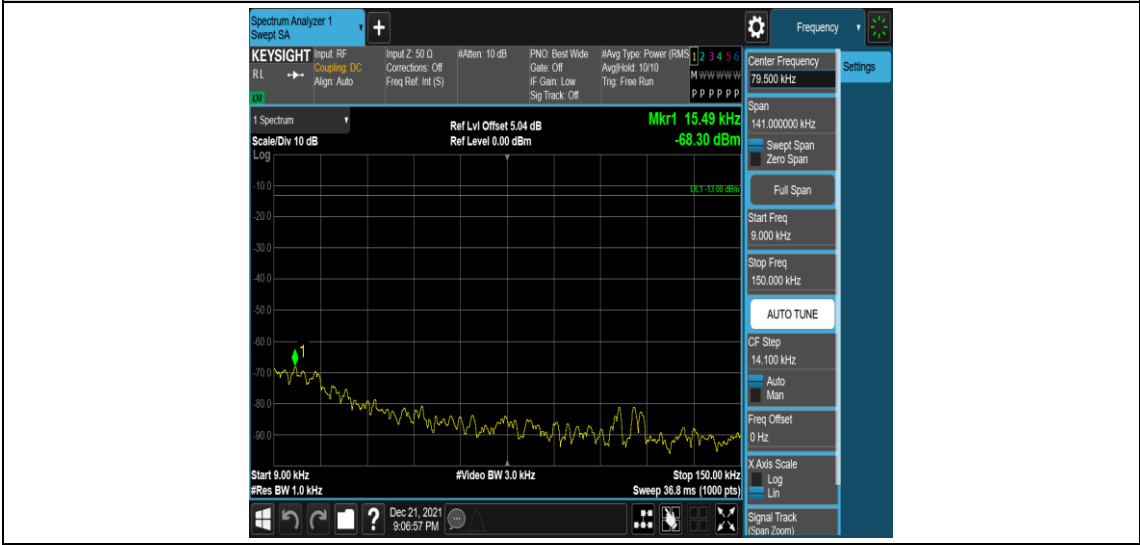

Band7-10MHz-QPSK-21400-1RB#0-Range1:0.009~0.15MHz