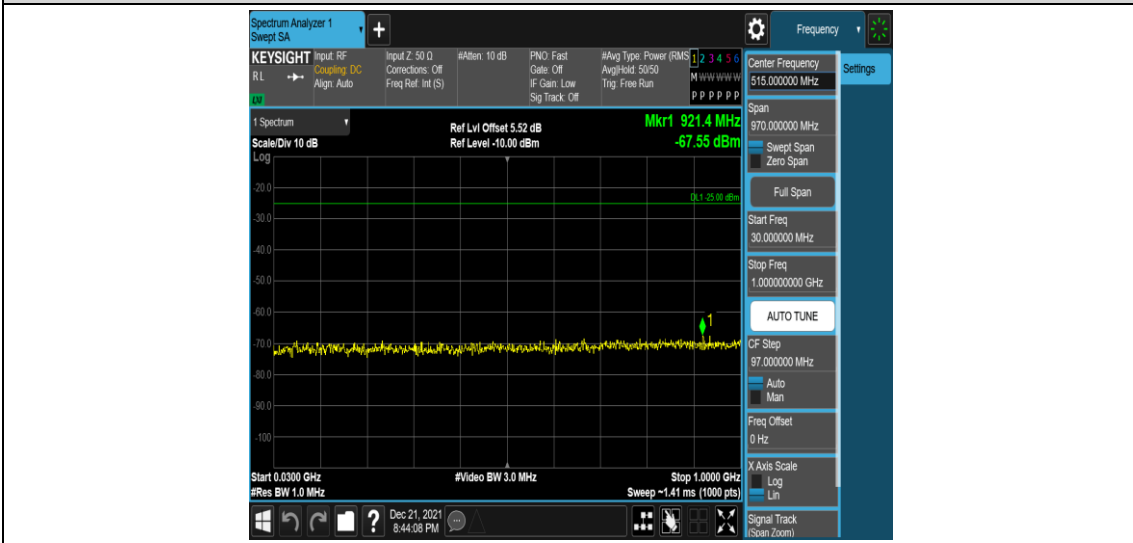

Band7-5MHz-16QAM-20775-1RB#0-Range3:30~1000MHz

Band7-5MHz-16QAM-20775-1RB#0-Range4:1000~3000MHz

Band7-5MHz-16QAM-20775-1RB#0-Range5:3000~26500MHz

Band7-5MHz-16QAM-21100-1RB#0-Range1:0.009~0.15MHz

Band7-5MHz-16QAM-21100-1RB#0-Range2:0.15~30MHz