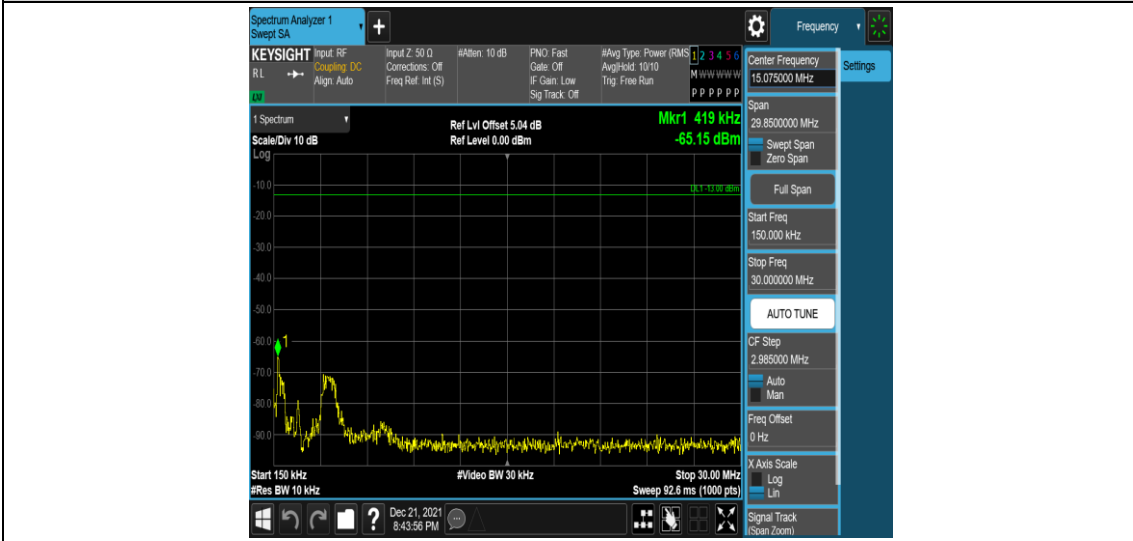

Band7-5MHz-16QAM-20775-1RB#0-Range3:30~1000MHz

Band7-5MHz-16QAM-20775-1RB#0-Range4:1000~3000MHz

Band7-5MHz-16QAM-20775-1RB#0-Range5:3000~26500MHz

Band7-5MHz-16QAM-21100-1RB#0-Range1:0.009~0.15MHz

Band7-5MHz-16QAM-21100-1RB#0-Range2:0.15~30MHz