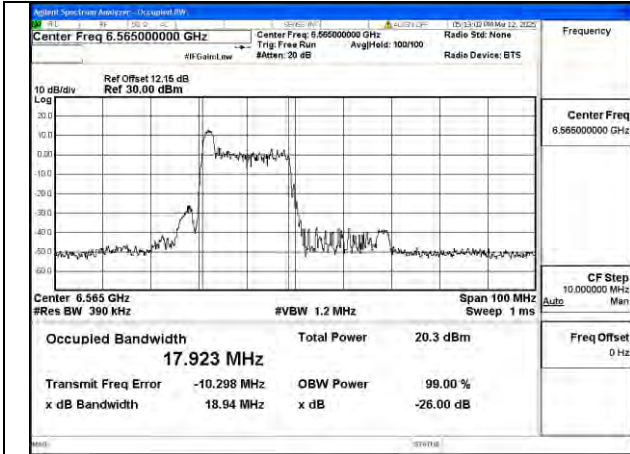

BUREAU VERITAS

Test Report No.: PSU-NQN2502260117RF04

Mode:802.11ax HE40 26T Frequency:6565MHz
Ant:Chain0

Mode:802.11ax HE40 26T Frequency:6685MHz
Ant:Chain0

Mode:802.11ax HE40 26T Frequency:6845MHz
Ant:Chain0