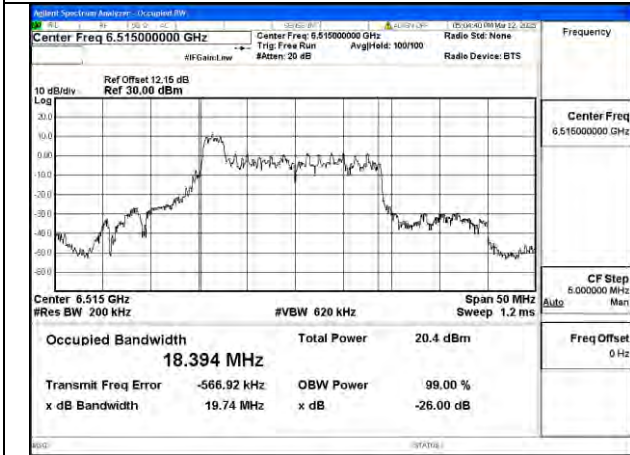

Mode:802.11ax HE20 26T Frequency:6515MHz Ant:Chain0