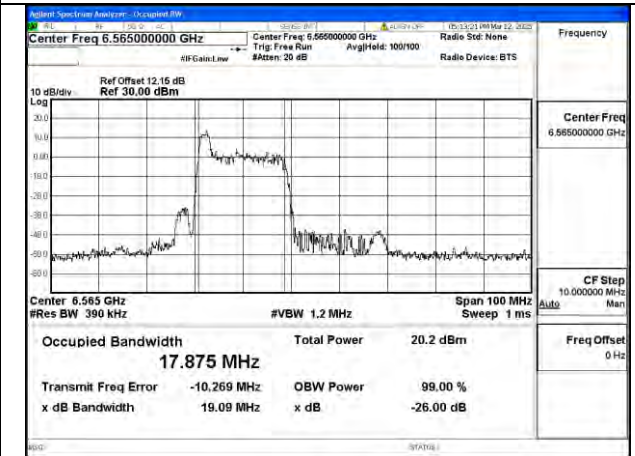

BUREAU VERITAS

Test Report No.: PSU-NQN2502260117RF04

Mode:802.11ax HE40 26T Frequency:6565MHz
Ant:Chain0

Mode:802.11ax HE40 26T Frequency:6685MHz
Ant:Chain0

Mode:802.11ax HE40 26T Frequency:6845MHz
Ant:Chain0