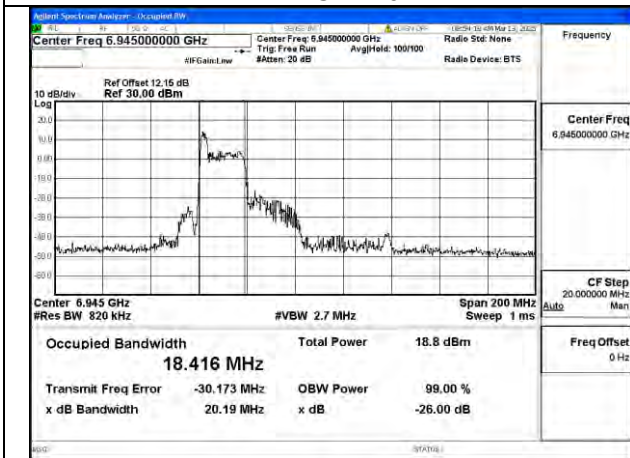

Test Mode: 802.11ax HE80 26T

BUREAU VERITAS

Test Report No.: PSU-NQN2502260117RF04

Mode:802.11ax HE80 26T Frequency:6945MHz
Ant:Chain0

Mode:802.11ax HE80 26T Frequency:7025MHz
Ant:Chain0

Mode:802.11ax HE80 26T Frequency:6945MHz
Ant:Chain1