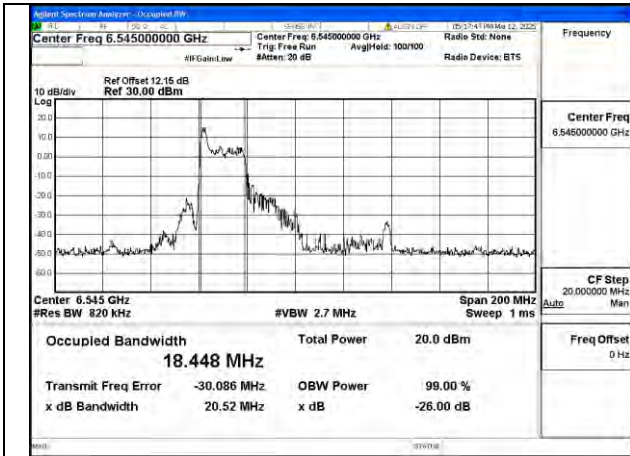

BUREAU VERITAS

Test Report No.: PSU-NQN2502260117RF04

Mode:802.11ax HE80 26T Frequency:6545MHz
Ant:Chain0