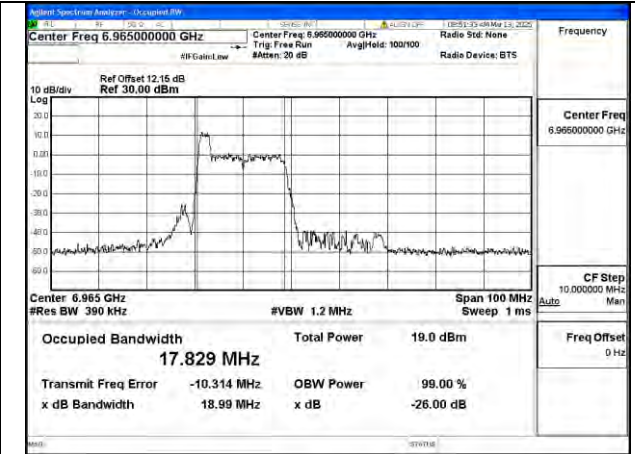

Mode:802.11ax HE20 26T Frequency:7115MHz Ant:Chain1

Test Mode: 802.11ax HE40

BUREAU VERITAS

Test Report No.: PSU-NQN2502260117RF04

Mode:802.11ax HE40 26T Frequency:6885MHz Ant:Chain0

Mode:802.11ax HE40 26T Frequency:6965MHz Ant:Chain0