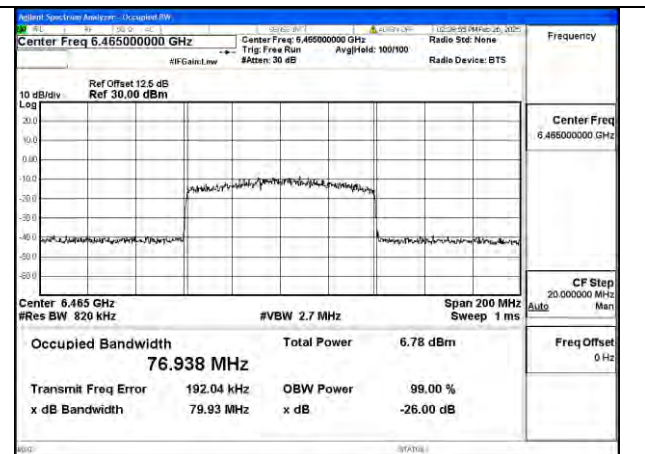

Mode:802.11ax HE40 Frequency:6445MHz Ant:Chain0

Mode:802.11ax HE40 Frequency:6525MHz Ant:Chain0

Mode:802.11ax HE40 Frequency:6445MHz Ant:Chain1

Mode:802.11ax HE40 Frequency:6525MHz Ant:Chain1

Test Mode: 802.11ax HE80