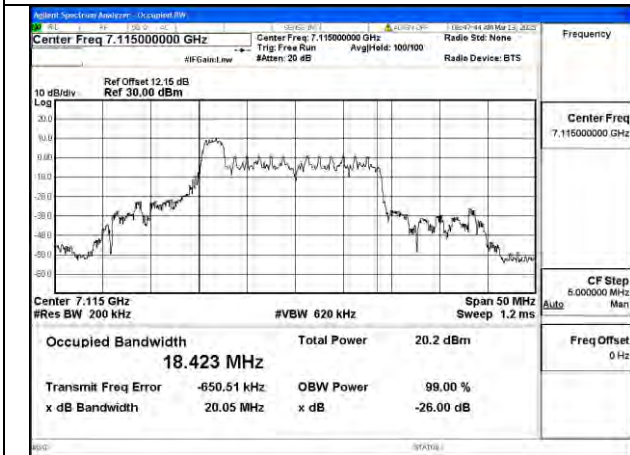

BUREAU VERITAS

Test Report No.: PSU-NQN2502260117RF04

RU

Test Mode: 802.11ax HE20 26T

Mode:802.11ax HE20 26T Frequency:6895MHz Ant:Chain0

Mode:802.11ax HE20 26T Frequency:6995MHz Ant:Chain0

Mode:802.11ax HE20 26T Frequency:7115MHz Ant:Chain0