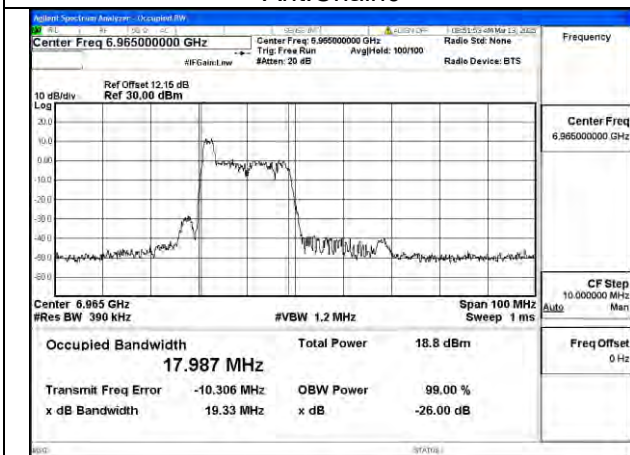

Mode:802.11ax HE40 26T Frequency:6885MHz Ant:Chain0

Mode:802.11ax HE40 26T Frequency:6965MHz Ant:Chain0

Mode:802.11ax HE40 26T Frequency:7085MHz Ant:Chain0

Mode:802.11ax HE40 26T Frequency:6885MHz Ant:Chain1