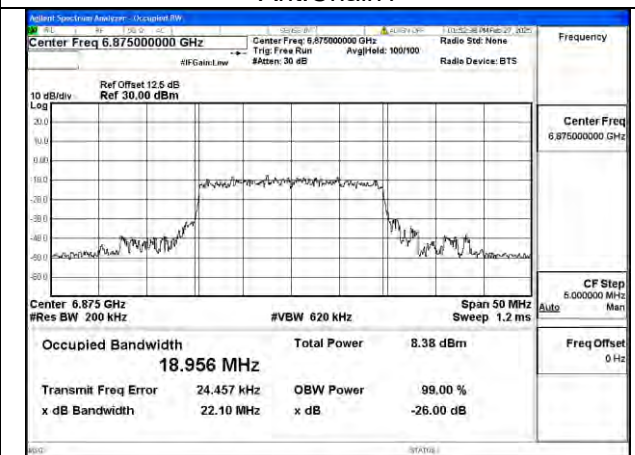

Mode:802.11ax HE20 Frequency:6695MHz
Ant:Chain0

Mode:802.11ax HE20 Frequency:6875MHz
Ant:Chain0

Mode:802.11ax HE20 Frequency:6535MHz
Ant:Chain1

Mode:802.11ax HE20 Frequency:6695MHz
Ant:Chain1

Mode:802.11ax HE20 Frequency:6875MHz
Ant:Chain1