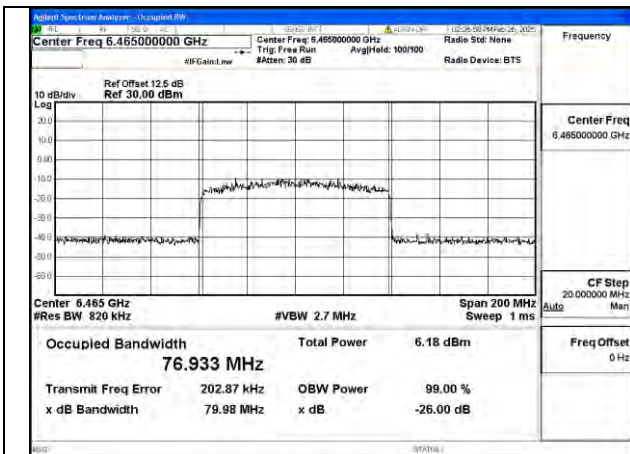

Mode:802.11ax HE40 Frequency:6445MHz Ant:Chain0

Mode:802.11ax HE40 Frequency:6525MHz Ant:Chain0

Mode:802.11ax HE40 Frequency:6445MHz Ant:Chain1

Mode:802.11ax HE40 Frequency:6525MHz Ant:Chain1

Test Mode: 802.11ax HE80