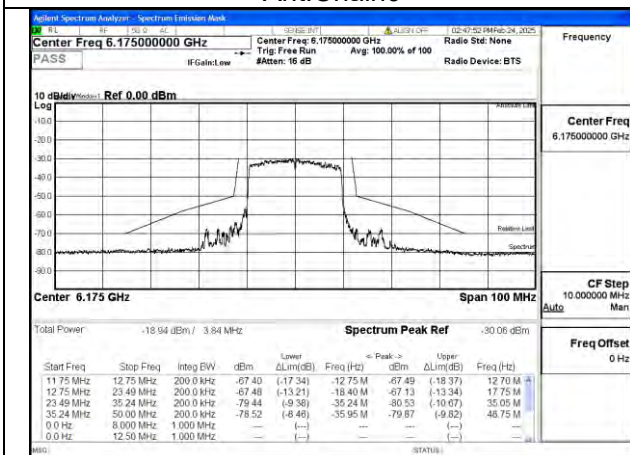

Mode:802.11ax HE20 Frequency:5955MHz
Ant:Chain0

Mode:802.11ax HE20 Frequency:6175MHz
Ant:Chain0

Mode:802.11ax HE20 Frequency:6415MHz
Ant:Chain0

Mode:802.11ax HE20 Frequency:5955MHz
Ant:Chain1

Mode:802.11ax HE20 Frequency:6175MHz
Ant:Chain1