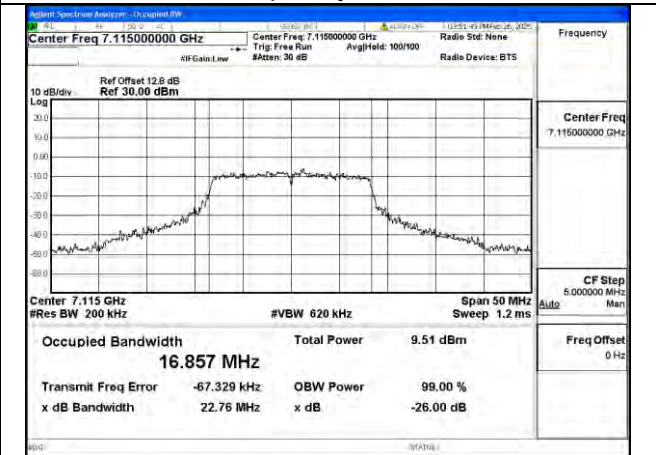

Mode:802.11a Frequency:6995MHz Ant:Chain0

Mode:802.11a Frequency:7115MHz Ant:Chain0

Mode:802.11a Frequency:6895MHz Ant:Chain1

Mode:802.11a Frequency:6995MHz Ant:Chain1

Mode:802.11a Frequency:7115MHz Ant:Chain1