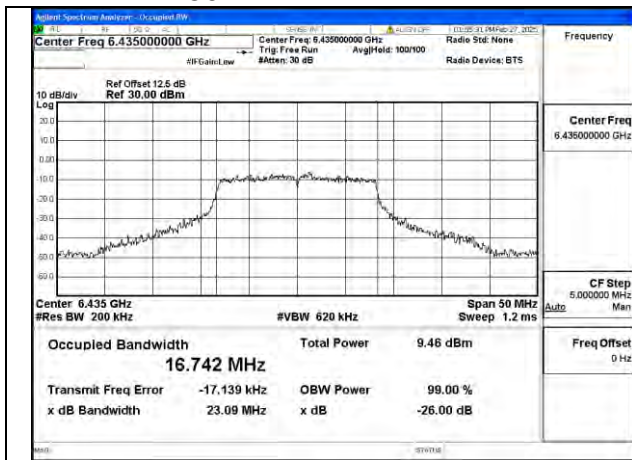

U-NII-6

Test Mode: 802.11a

Mode:802.11a Frequency:6435MHz Ant:Chain0