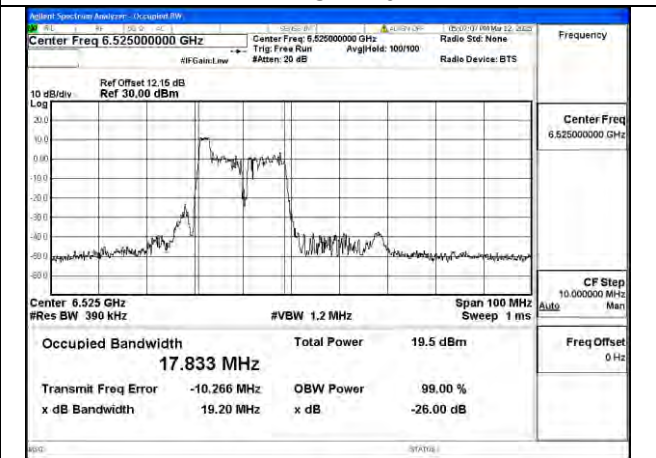

Mode:802.11ax HE40 26T Frequency:6525MHz Ant:Chain1