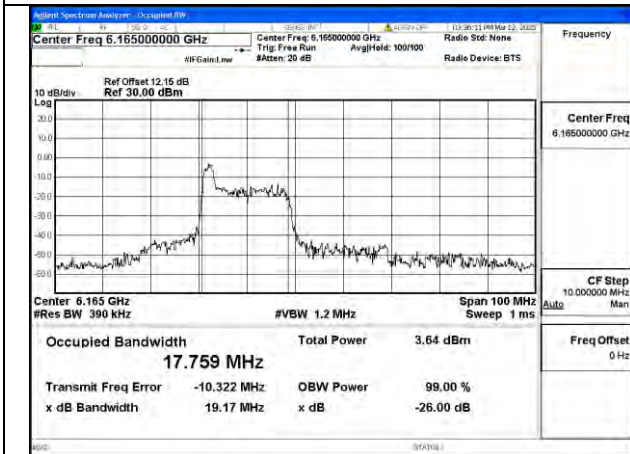

Mode:802.11ax HE40 Frequency:6165MHz Ant:Chain1