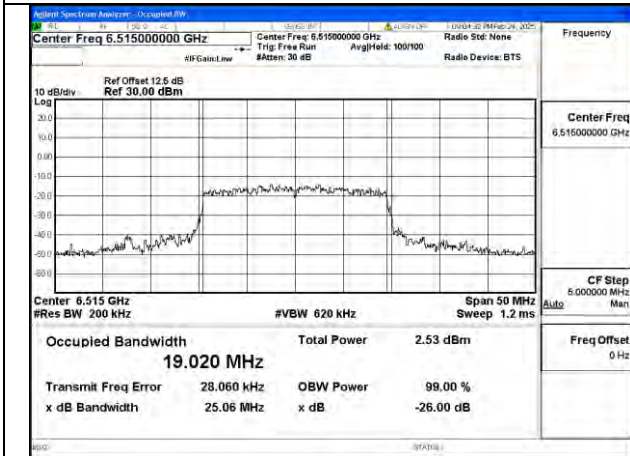

Mode:802.11a Frequency:6515MHz Ant:Chain1

BUREAU VERITAS

Test Report No.: PSU-NQN2502260117RF04

Mode:802.11ax HE20 Frequency:6435MHz
Ant:Chain0

Mode:802.11ax HE20 Frequency:6475MHz
Ant:Chain0

Mode:802.11ax HE20 Frequency:6515MHz
Ant:Chain0