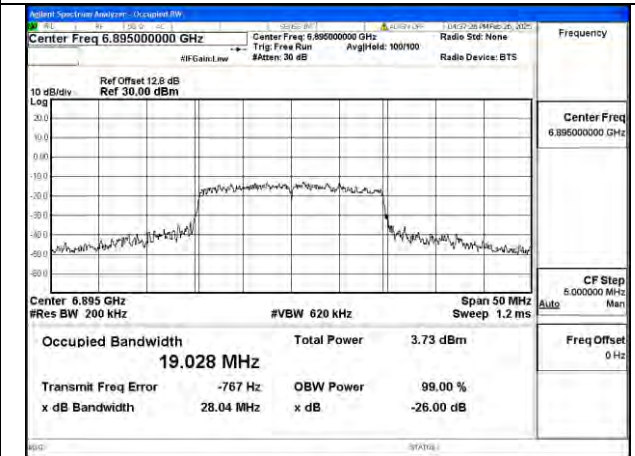

Mode:802.11ax HE20 Frequency:6895MHz Ant:Chain1