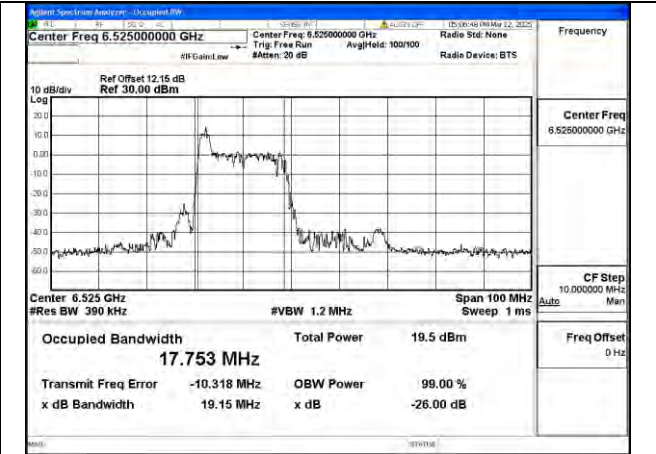

Mode:802.11ax HE20 26T Frequency:6515MHz Ant:Chain1

Test Mode: 802.11ax HE40 26T

BUREAU VERITAS

Test Report No.: PSU-NQN2502260117RF04

Mode:802.11ax HE40 26T Frequency:6445MHz Ant:Chain0

Mode:802.11ax HE40 26T Frequency:6525MHz Ant:Chain0