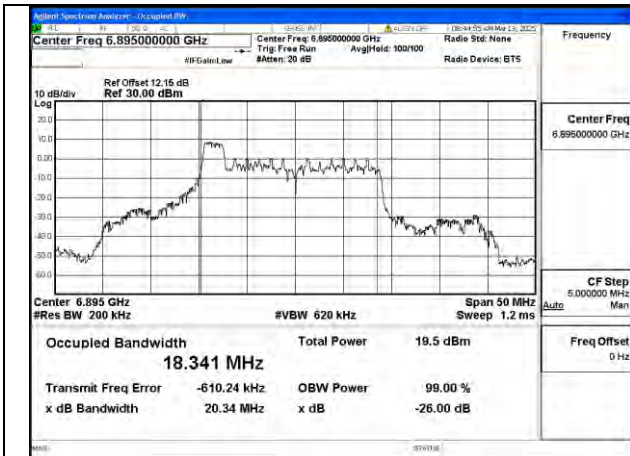

BUREAU VERITAS

Test Report No.: PSU-NQN2502260117RF04

RU

Test Mode: 802.11ax HE20 26T

Mode:802.11ax HE20 26T Frequency:6895MHz Ant:Chain0