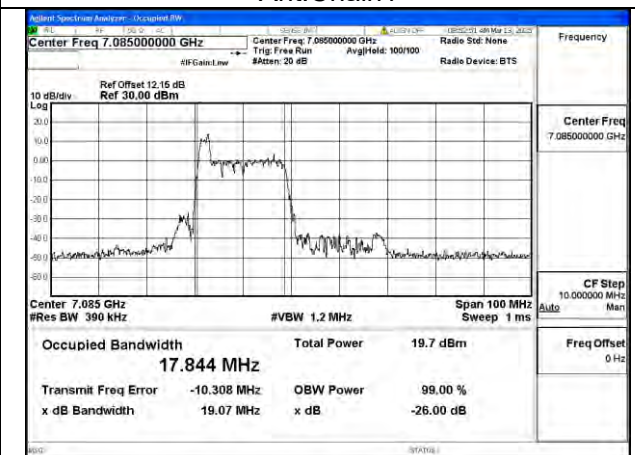

Mode:802.11ax HE40 26T Frequency:7085MHz Ant:Chain1