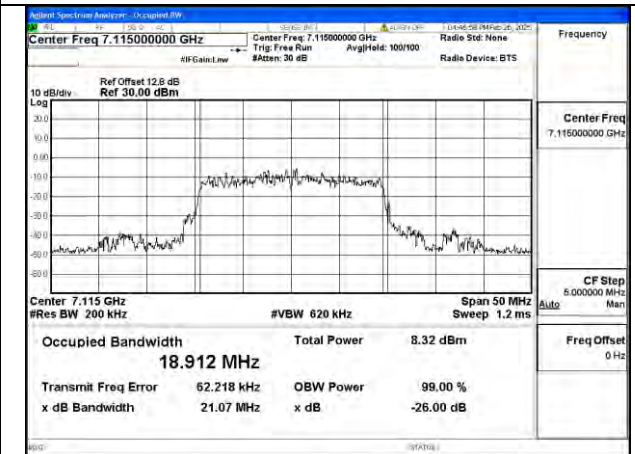

Mode:802.11ax HE20 Frequency:7115MHz Ant:Chain1