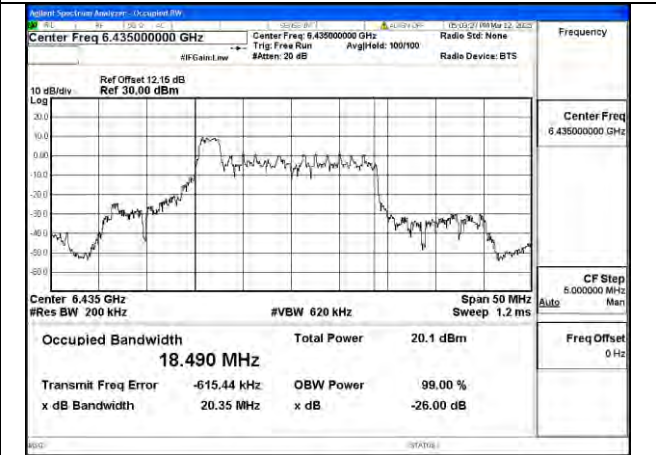

Mode:802.11ax HE20 26T Frequency:6435MHz Ant:Chain1