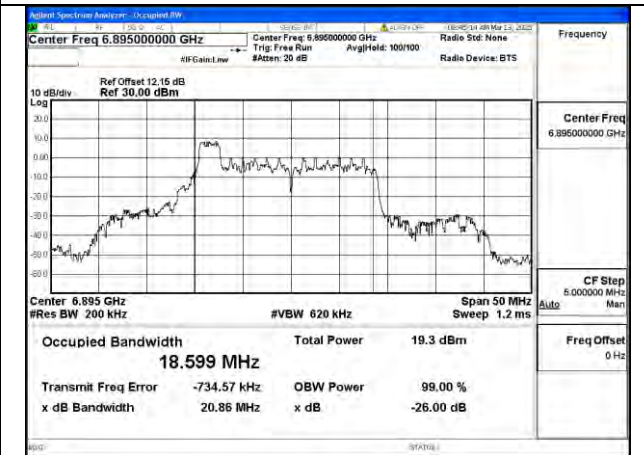

Mode:802.11ax HE20 26T Frequency:6895MHz Ant:Chain1