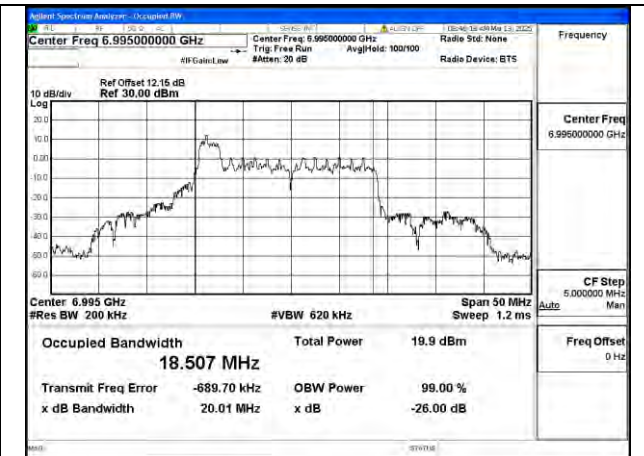

BUREAU VERITAS

Test Report No.: PSU-NQN2502260117RF04

RU

Test Mode: 802.11ax HE20 26T

Mode:802.11ax HE20 26T Frequency:6995MHz Ant:Chain0