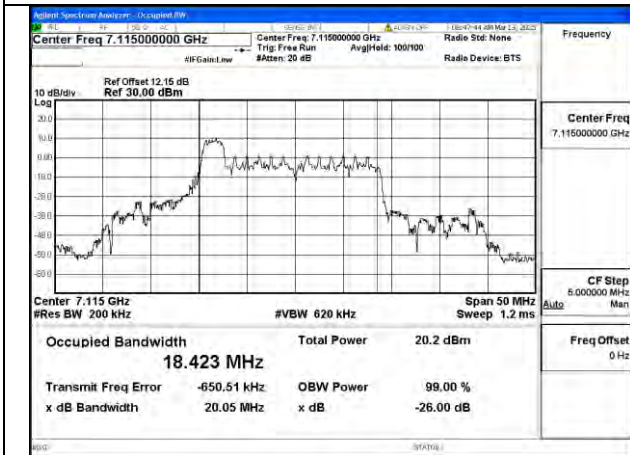

Mode:802.11ax HE20 26T Frequency:7115MHz Ant:Chain0