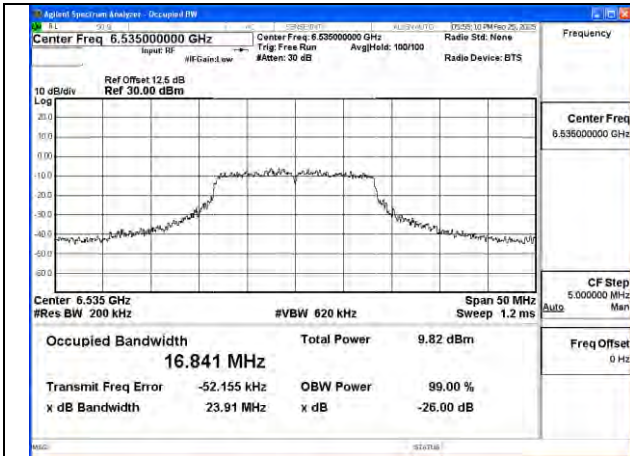

BUREAU VERITAS

Test Report No.: PSU-NQN2502260117RF04

U-NII-7

Test Mode: 802.11a

Mode:802.11a Frequency:6535MHz Ant:Chain0