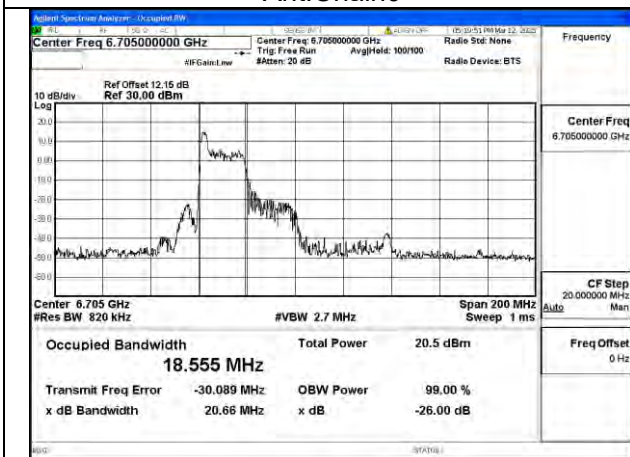

Mode:802.11ax HE80 26T Frequency:6705MHz
Ant:Chain1