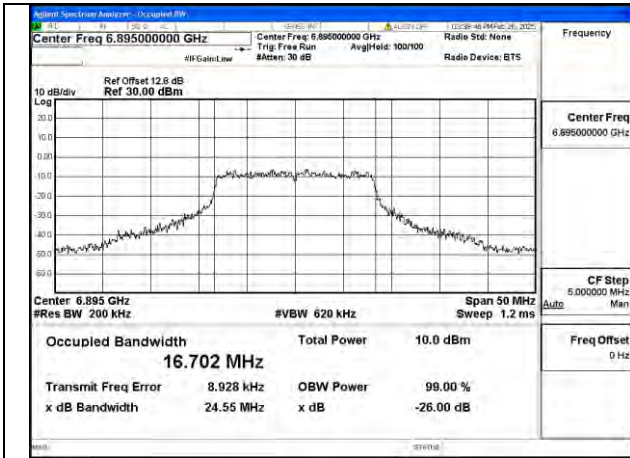

BUREAU VERITAS

Test Report No.: PSU-NQN2502260117RF04

U-NII-8

Test Mode: 802.11a

Mode:802.11a Frequency:6895MHz Ant:Chain0