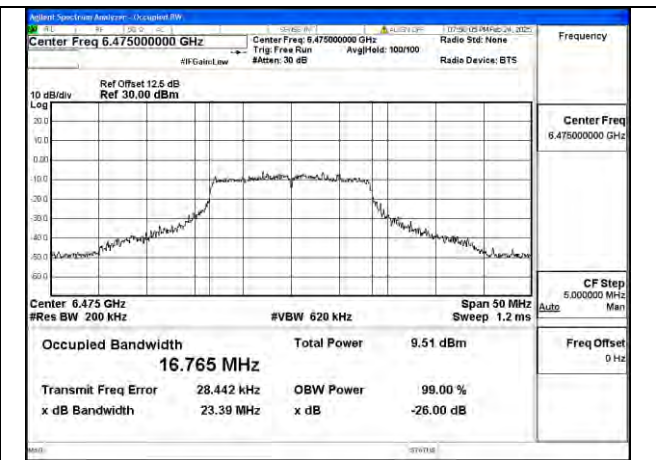

Mode:802.11a Frequency:6475MHz Ant:Chain0