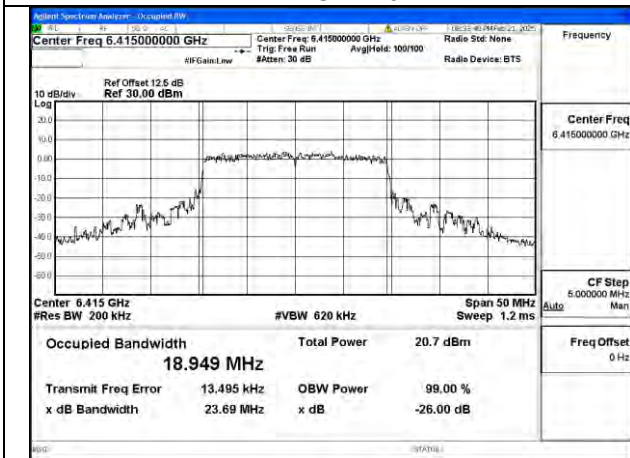

Mode:802.11a Frequency:6175MHz Ant:Chain1

Mode:802.11a Frequency:6415MHz Ant:Chain1

BUREAU VERITAS

Test Report No.: PSU-NQN2502260117RF04

Mode:802.11ax HE20 Frequency:5955MHz Ant:Chain0

Mode:802.11ax HE20 Frequency:6175MHz Ant:Chain0