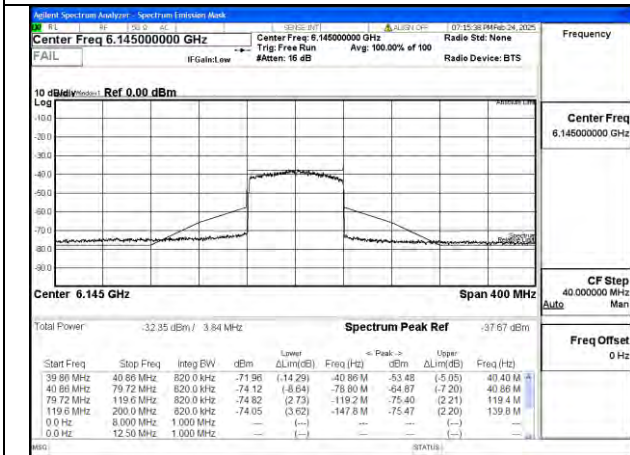

Mode:802.11ax HE80 Frequency:6145MHz Ant:Chain1