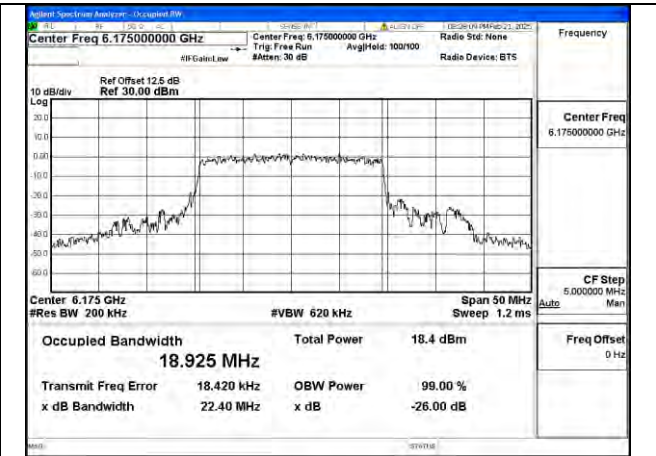

Mode:802.11a Frequency:6175MHz Ant:Chain1

Mode:802.11a Frequency:6415MHz Ant:Chain1

BUREAU VERITAS

Test Report No.: PSU-NQN2502260117RF04

Mode:802.11ax HE20 Frequency:5955MHz Ant:Chain0

Mode:802.11ax HE20 Frequency:6175MHz Ant:Chain0