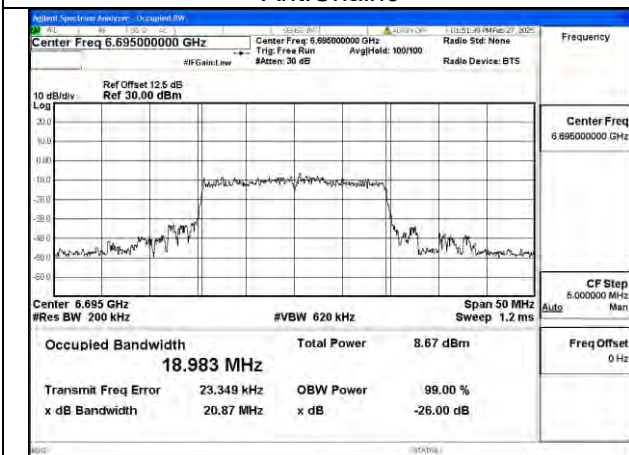

Mode:802.11ax HE20 Frequency:6695MHz
Ant:Chain1