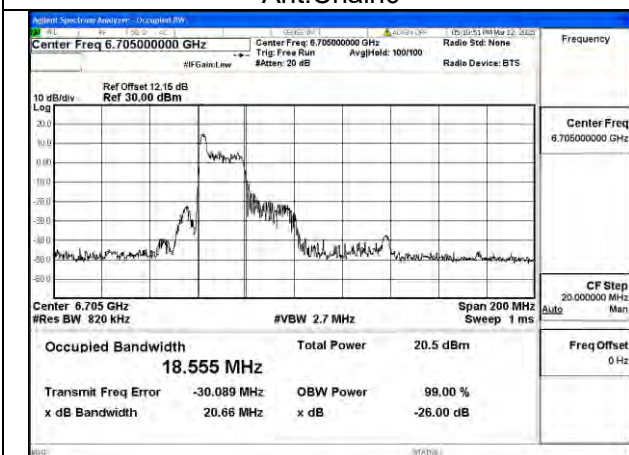

Mode:802.11ax HE80 26T Frequency:6545MHz
Ant:Chain0

Mode:802.11ax HE80 26T Frequency:6705MHz
Ant:Chain0

Mode:802.11ax HE80 26T Frequency:6865MHz
Ant:Chain0

Mode:802.11ax HE80 26T Frequency:6545MHz
Ant:Chain1