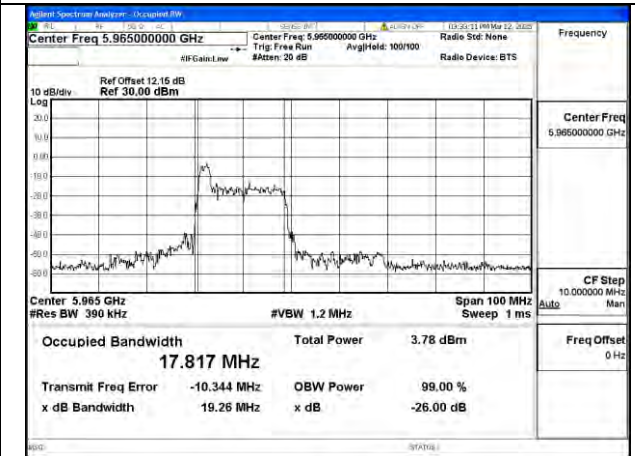

Mode:802.11ax HE40 26T Frequency:5965MHz Ant:Chain1