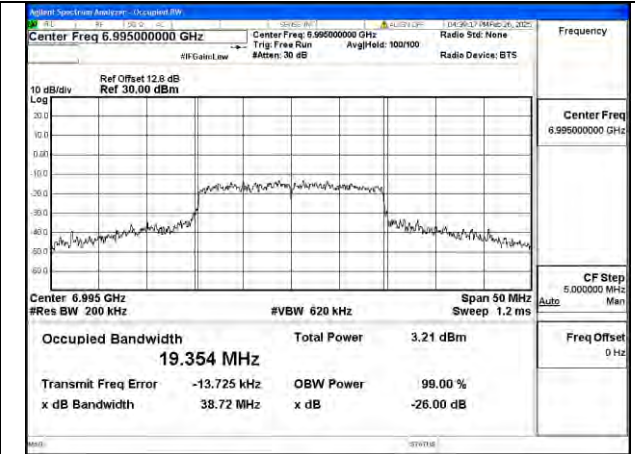

Mode:802.11a Frequency:6895MHz Ant:Chain1

Mode:802.11a Frequency:6995MHz Ant:Chain1

Mode:802.11a Frequency:7115MHz Ant:Chain1

BUREAU VERITAS

Test Report No.: PSU-NQN2502260117RF04

Mode:802.11ax HE20 Frequency:6895MHz Ant:Chain0