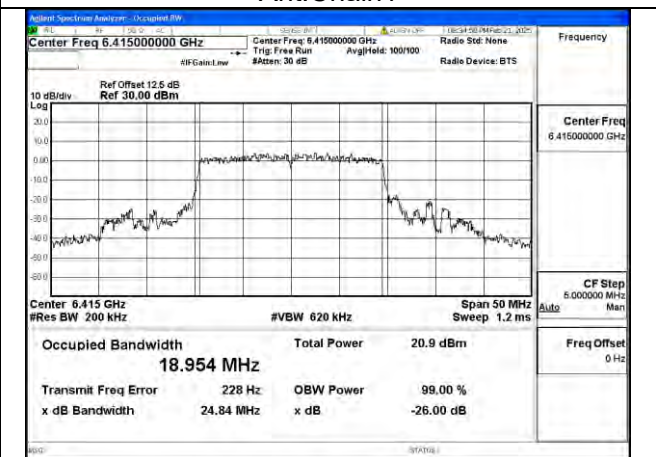

Mode:802.11ax HE20 Frequency:6415MHz Ant:Chain1