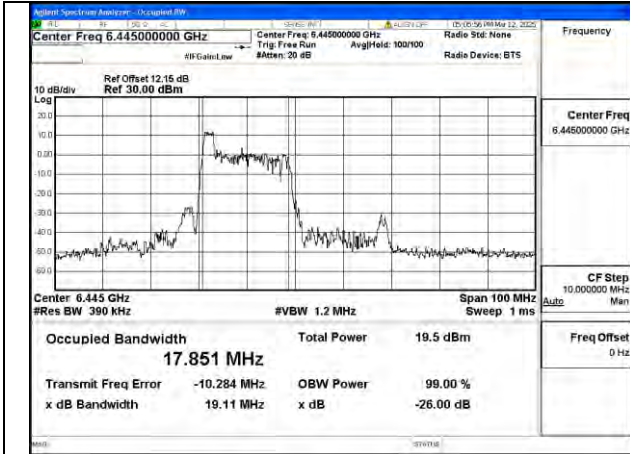

BUREAU VERITAS

Test Report No.: PSU-NQN2502260117RF04

Mode:802.11ax HE40 26T Frequency:6445MHz Ant:Chain0