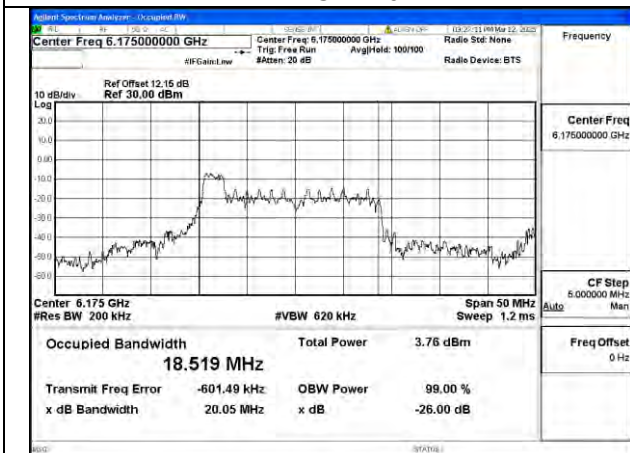

Test Mode: 802.11ax HE20 26T

Mode:802.11ax HE20 26T Frequency:5955MHz Ant:Chain0

Mode:802.11ax HE20 26T Frequency:6175MHz Ant:Chain0

Mode:802.11ax HE20 26T Frequency:6415MHz Ant:Chain0

Mode:802.11ax HE20 26T Frequency:5955MHz Ant:Chain1