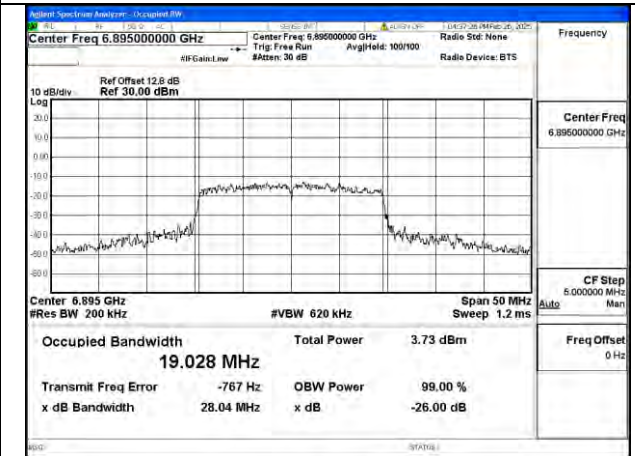

BUREAU VERITAS

Test Report No.: PSU-NQN2502260117RF04

Mode:802.11ax HE20 Frequency:6895MHz Ant:Chain0

Mode:802.11ax HE20 Frequency:6995MHz Ant:Chain0

Mode:802.11ax HE20 Frequency:7115MHz Ant:Chain0

Mode:802.11ax HE20 Frequency:6895MHz Ant:Chain1