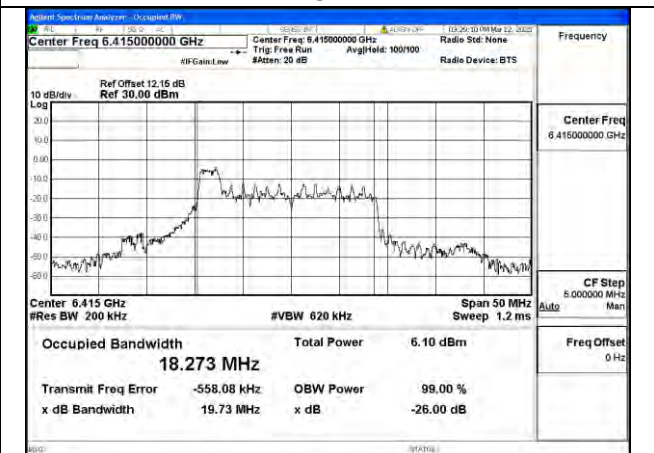

Mode:802.11ax HE20 26T Frequency:6415MHz Ant:Chain1

Test Mode: 802.11ax HE40