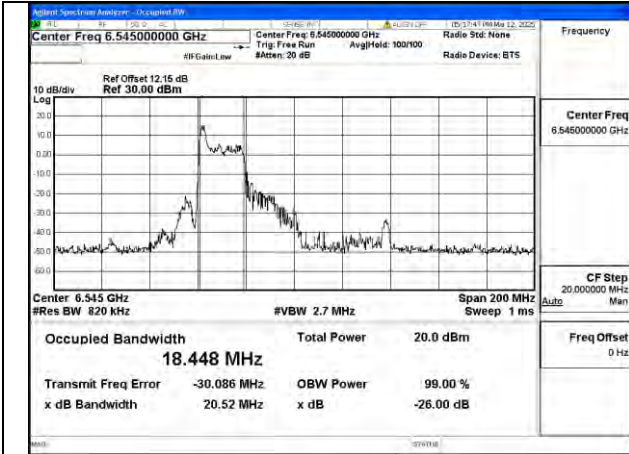

Mode:802.11ax HE40 26T Frequency:6565MHz
Ant:Chain1

Mode:802.11ax HE40 26T Frequency:6685MHz
Ant:Chain1

Mode:802.11ax HE40 26T Frequency:6845MHz
Ant:Chain1

Test Mode: 802.11ax HE80 26T

BUREAU VERITAS

Test Report No.: PSU-NQN2502260117RF04