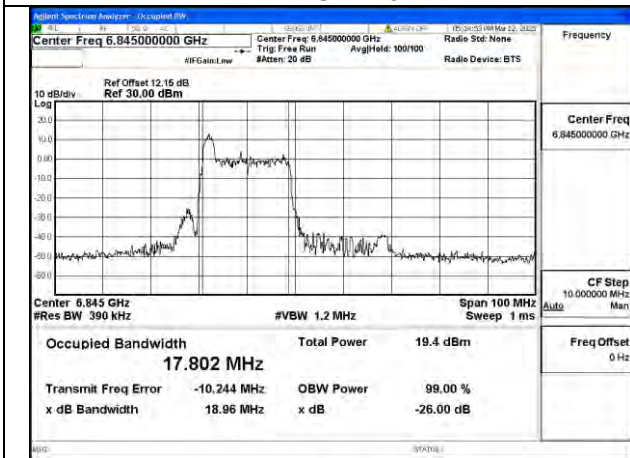

Mode:802.11ax HE40 26T Frequency:6845MHz Ant:Chain0