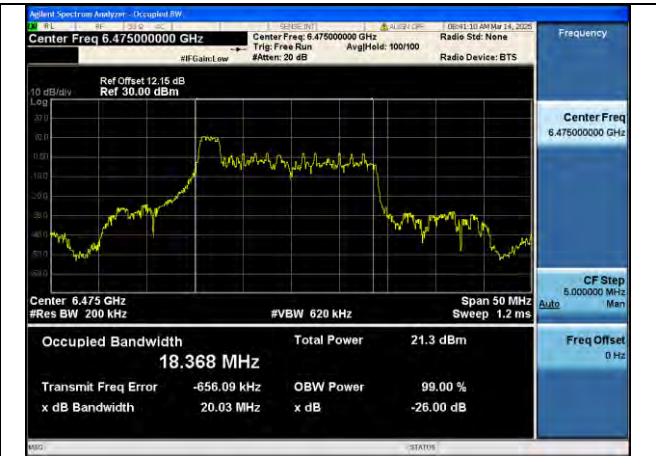

Mode:802.11ax HE80 Frequency:6465MHz Ant:Chain0

Mode:802.11ax HE80 Frequency:6465MHz Ant:Chain1

BUREAU VERITAS

Test Report No.: PSU-NQN2502260117RF04

RU

Test Mode: 802.11ax HE20 26T

Mode:802.11ax HE20 26T Frequency:6435MHz Ant:Chain0