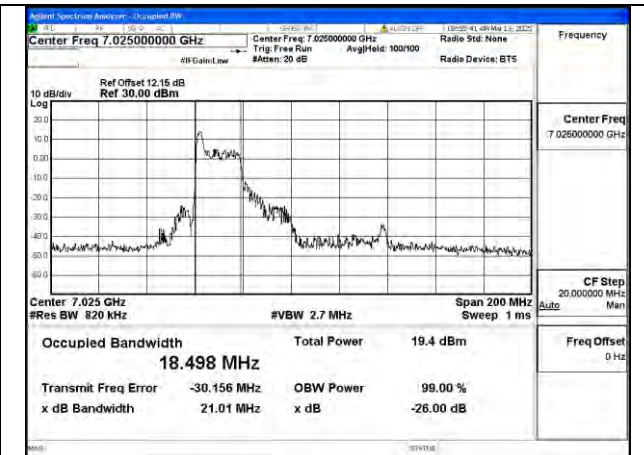

Mode:802.11ax HE40 26T Frequency:6965MHz Ant:Chain1

Mode:802.11ax HE40 26T Frequency:7085MHz Ant:Chain1

BUREAU VERITAS

Test Report No.: PSU-NQN2502260117RF04

Test Mode: 802.11ax HE80 26T

Mode:802.11ax HE80 26T Frequency:6945MHz
Ant:Chain0