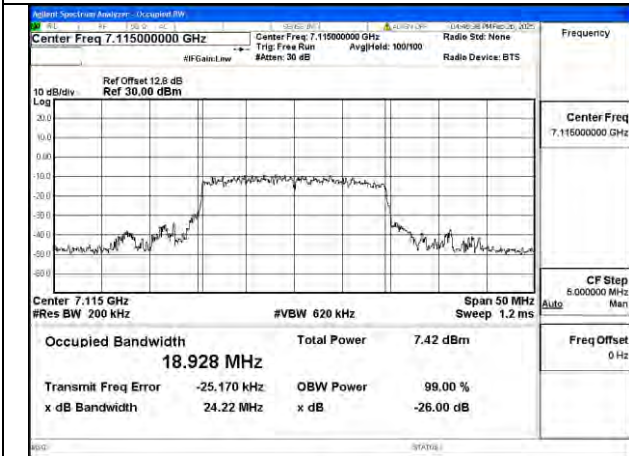

Mode:802.11ax HE20 Frequency:7115MHz Ant:Chain0