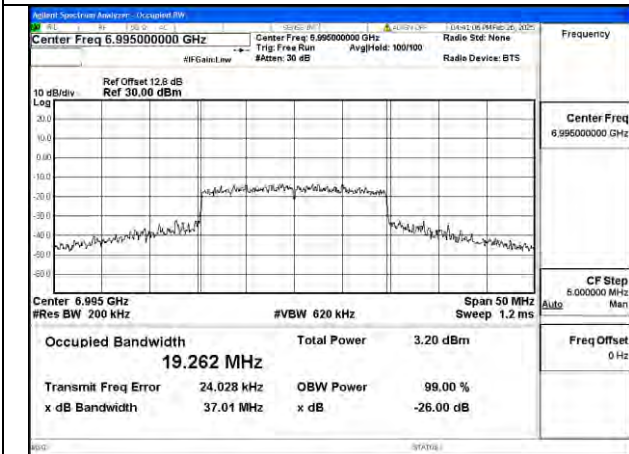

Mode:802.11ax HE20 Frequency:6995MHz Ant:Chain1