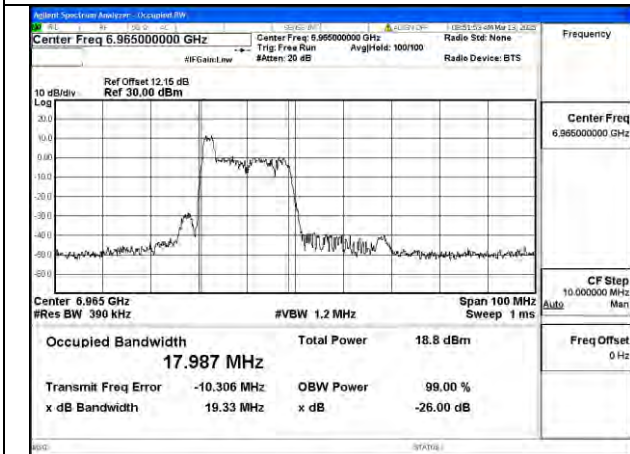

Mode:802.11ax HE40 26T Frequency:7085MHz Ant:Chain0

Mode:802.11ax HE40 26T Frequency:6885MHz Ant:Chain1

Mode:802.11ax HE40 26T Frequency:6965MHz Ant:Chain1

Mode:802.11ax HE40 26T Frequency:7085MHz Ant:Chain1