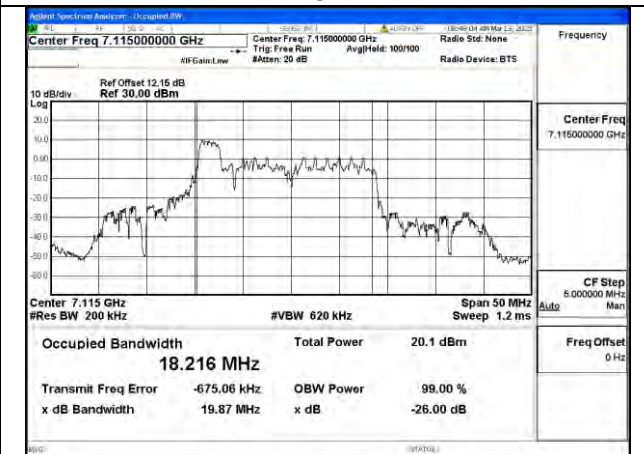

Mode:802.11ax HE20 26T Frequency:7115MHz Ant:Chain1

Test Mode: 802.11ax HE40