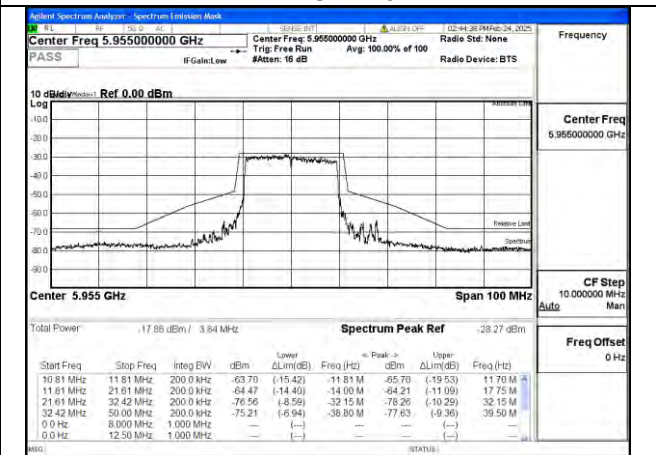

Mode:802.11ax HE20 Frequency:5955MHz
Ant:Chain0

Mode:802.11ax HE20 Frequency:6175MHz
Ant:Chain0

Mode:802.11ax HE20 Frequency:6415MHz
Ant:Chain0

Mode:802.11ax HE20 Frequency:5955MHz
Ant:Chain1

Mode:802.11ax HE20 Frequency:6175MHz
Ant:Chain1