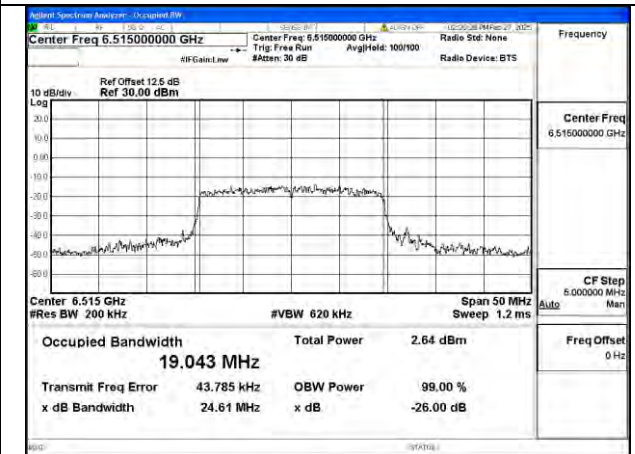

Mode:802.11ax HE20 Frequency:6515MHz
Ant:Chain1