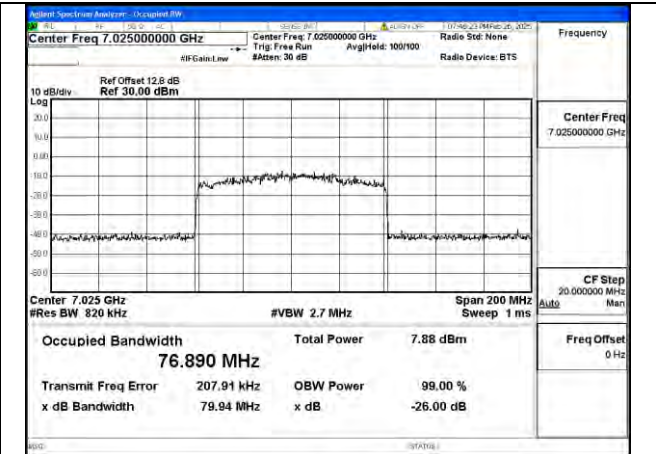

Mode:802.11ax HE80 Frequency:7025MHz
Ant:Chain0