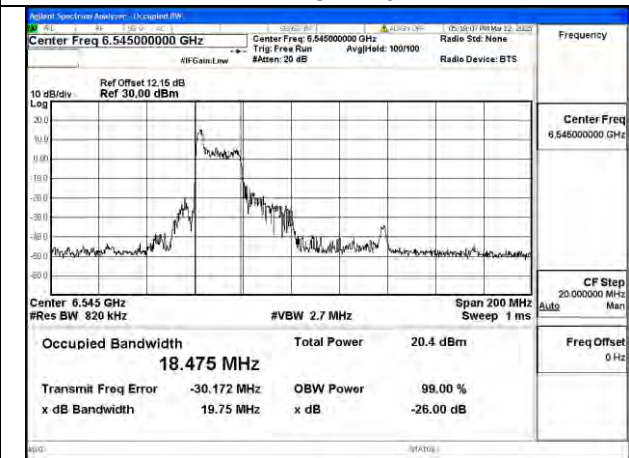

Mode:802.11ax HE80 26T Frequency:6545MHz
Ant:Chain1