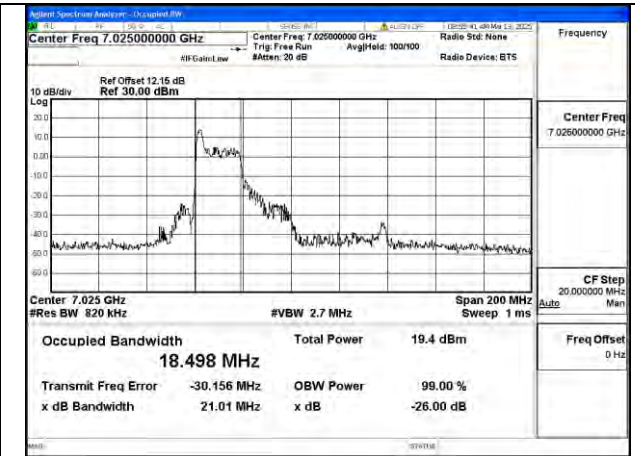

Test Mode: 802.11ax HE80 26T

BUREAU VERITAS

Test Report No.: PSU-NQN2502260117RF04

Mode:802.11ax HE80 26T Frequency:6945MHz
Ant:Chain0

Mode:802.11ax HE80 26T Frequency:7025MHz
Ant:Chain0

Mode:802.11ax HE80 26T Frequency:6945MHz
Ant:Chain1