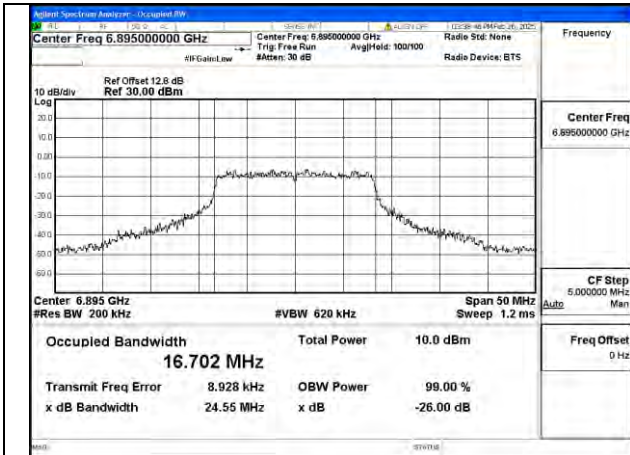

Mode:802.11ax HE80 26T Frequency:6705MHz
Ant:Chain1

Mode:802.11ax HE80 26T Frequency:6865MHz
Ant:Chain1

BUREAU VERITAS

Test Report No.: PSU-NQN2502260117RF04

U-NII-8

Test Mode: 802.11a

Mode:802.11a Frequency:6895MHz Ant:Chain0