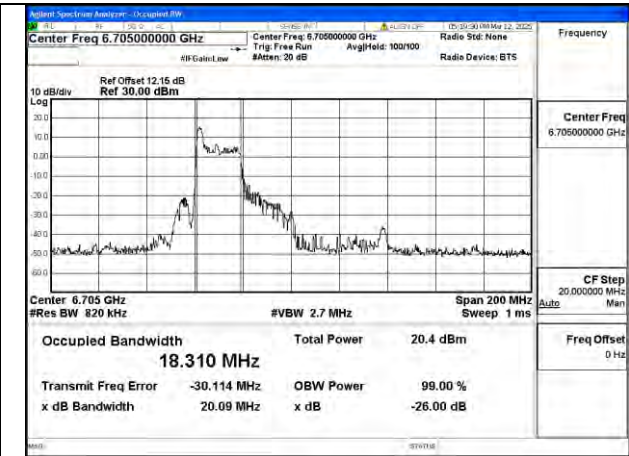

Mode:802.11ax HE40 26T Frequency:6845MHz Ant:Chain1

Test Mode: 802.11ax HE80 26T

BUREAU VERITAS

Test Report No.: PSU-NQN2502260117RF04

Mode:802.11ax HE80 26T Frequency:6545MHz
Ant:Chain0

Mode:802.11ax HE80 26T Frequency:6705MHz
Ant:Chain0