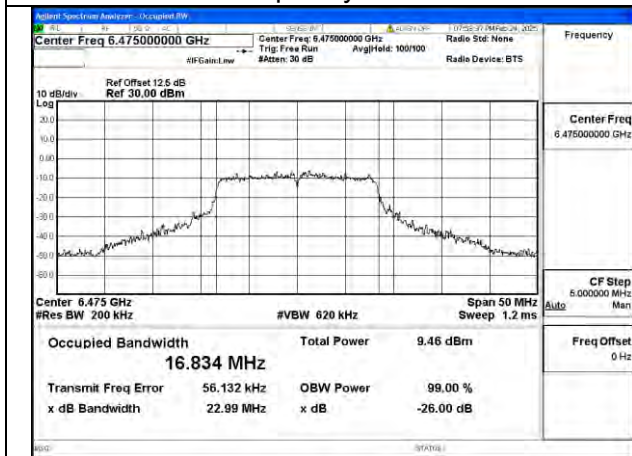

Mode:802.11a Frequency:6475MHz Ant:Chain1