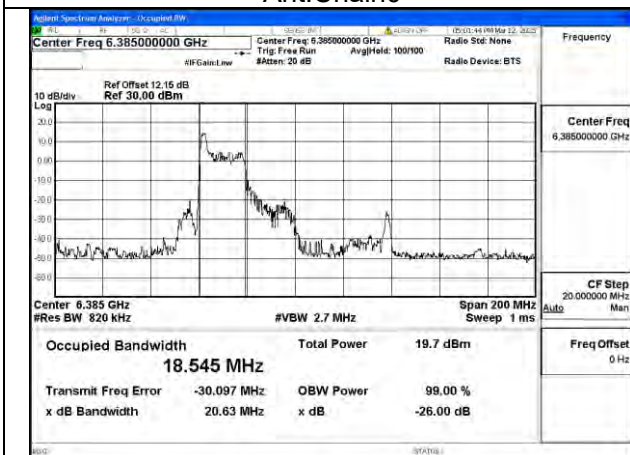

Mode:802.11ax HE40 Frequency:6405MHz Ant:Chain1

Test Mode: 802.11ax HE80 26T

BUREAU VERITAS

Test Report No.: PSU-NQN2502260117RF04

Mode:802.11ax HE80 26T Frequency:5985MHz Ant:Chain0

Mode:802.11ax HE80 26T Frequency:6145MHz Ant:Chain0