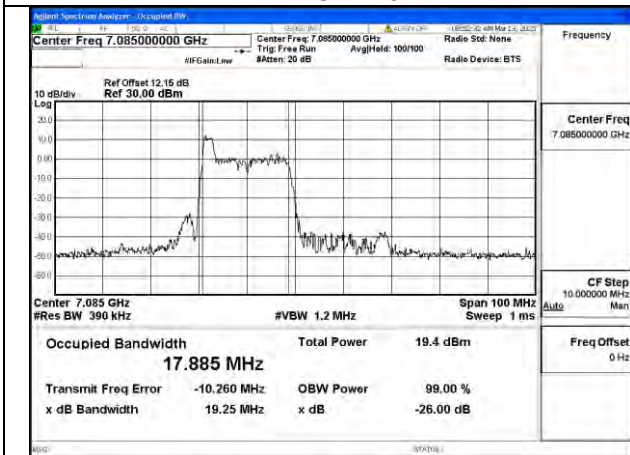

Mode:802.11ax HE40 26T Frequency:7085MHz Ant:Chain0