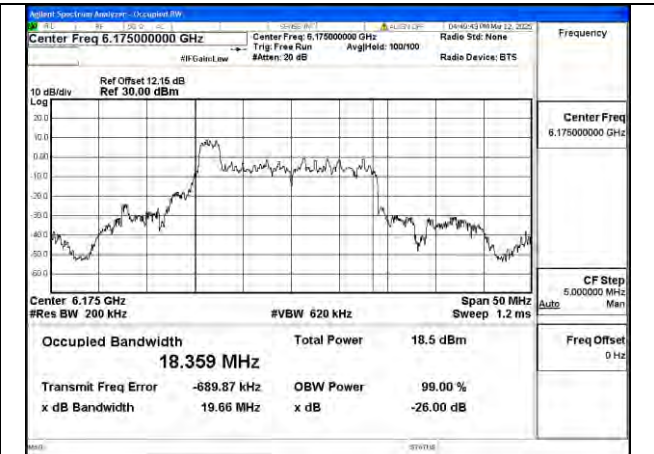

Test Mode: 802.11ax HE20 26T

Mode:802.11ax HE20 26T Frequency:5955MHz Ant:Chain0

Mode:802.11ax HE20 26T Frequency:6175MHz Ant:Chain0

Mode:802.11ax HE20 26T Frequency:6415MHz Ant:Chain0

Mode:802.11ax HE20 26T Frequency:5955MHz Ant:Chain1