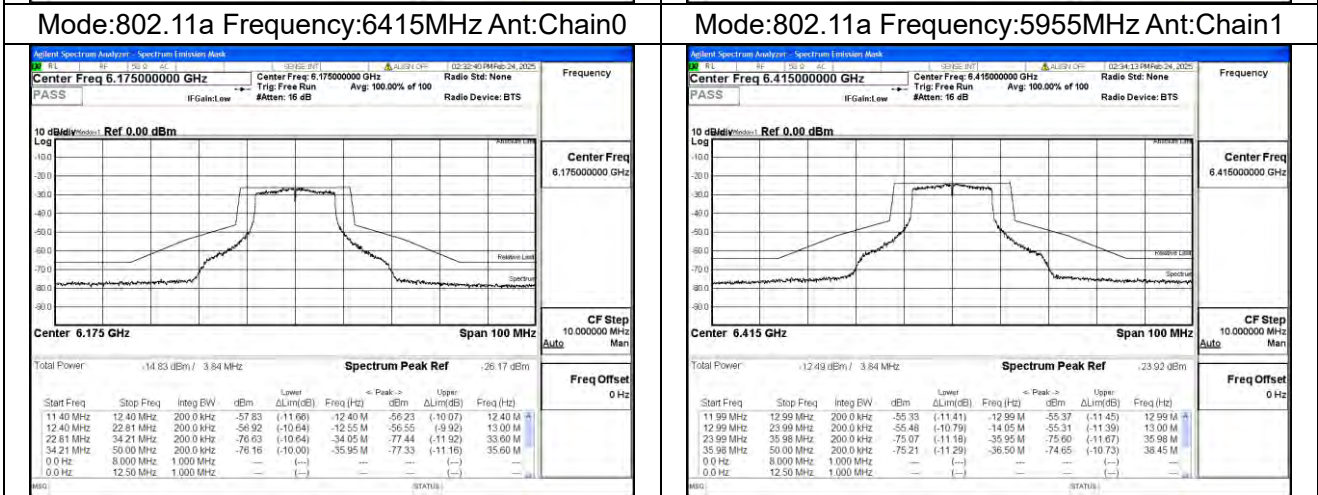

BUREAU VERITAS

Test Report No.: PSU-NQN2502260117RF04

IN-BAND EMISSIONS TEST GRAPHS

U-NII-5

Test Mode: 802.11a