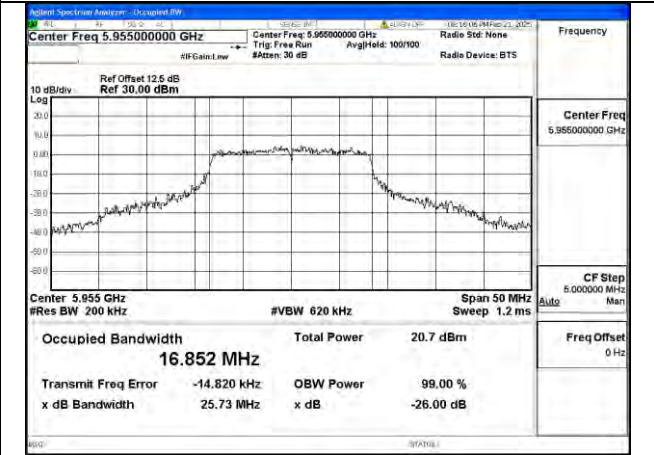

TEST GRAPHS

U-NII-5

Test Mode: 802.11a

Mode:802.11a Frequency:5955MHz Ant:Chain0

Mode:802.11a Frequency:6175MHz Ant:Chain0

Mode:802.11a Frequency:6415MHz Ant:Chain0

Mode:802.11a Frequency:5955MHz Ant:Chain1