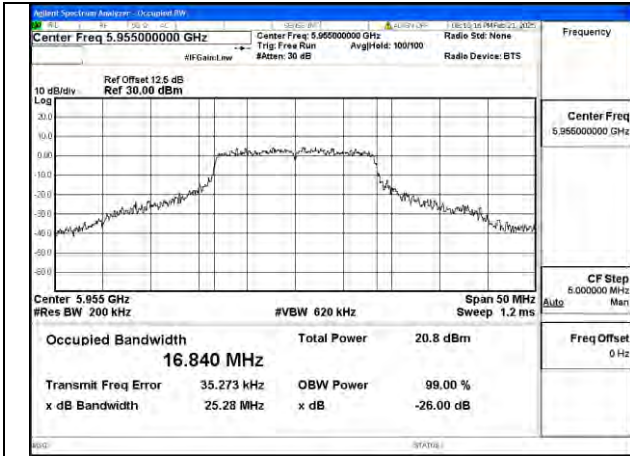

BUREAU VERITAS

Test Report No.: PSU-NQN2502260117RF04

TEST GRAPHS

U-NII-5

Test Mode: 802.11a

Mode:802.11a Frequency:5955MHz Ant:Chain0