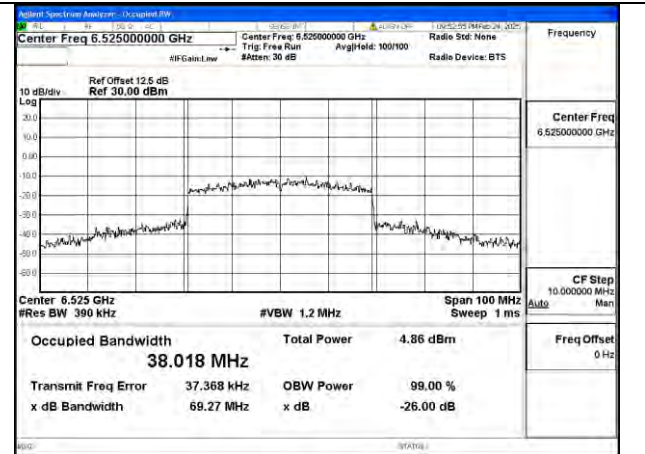

Mode:802.11ax HE20 Frequency:6435MHz
Ant:Chain1

Mode:802.11ax HE20 Frequency:6475MHz
Ant:Chain1

Mode:802.11ax HE20 Frequency:6515MHz
Ant:Chain1

BUREAU VERITAS

Test Report No.: PSU-NQN2502260117RF04

Test Mode: 802.11ax HE40