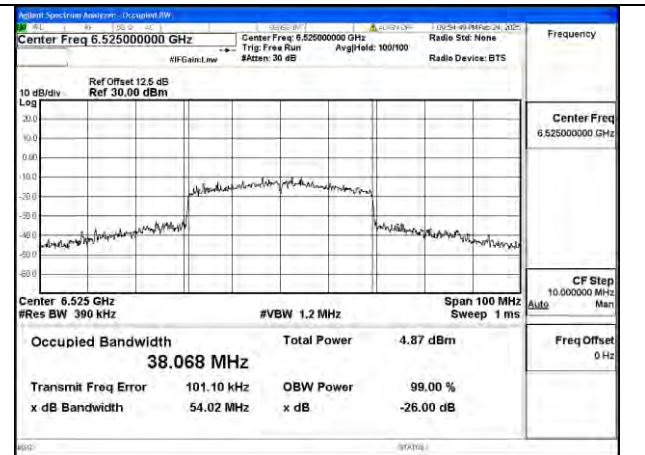

Mode:802.11ax HE40 Frequency:6525MHz Ant:Chain1