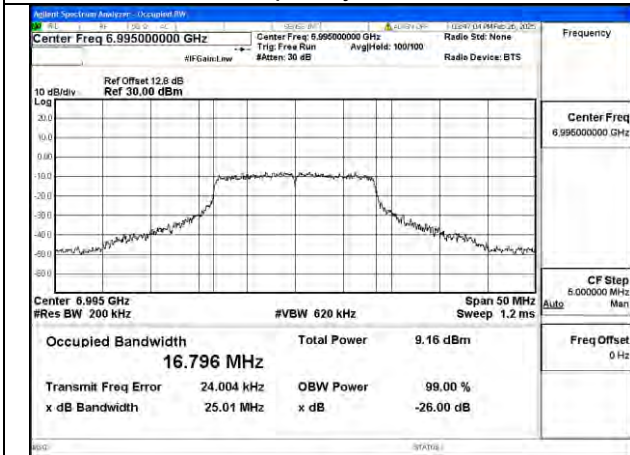

Mode:802.11a Frequency:6995MHz Ant:Chain1