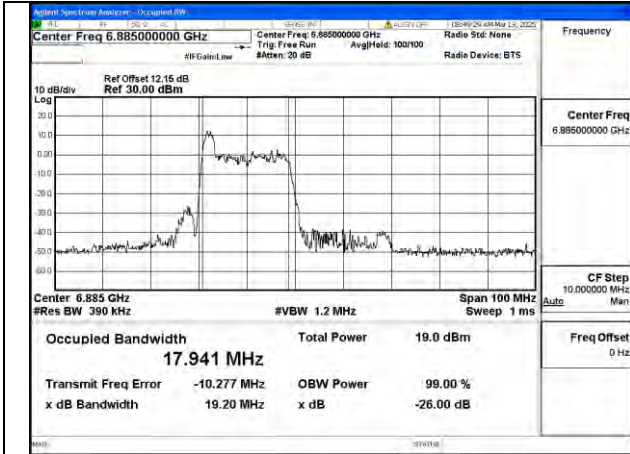

BUREAU VERITAS

Test Report No.: PSU-NQN2502260117RF04

Mode:802.11ax HE40 26T Frequency:6885MHz Ant:Chain0