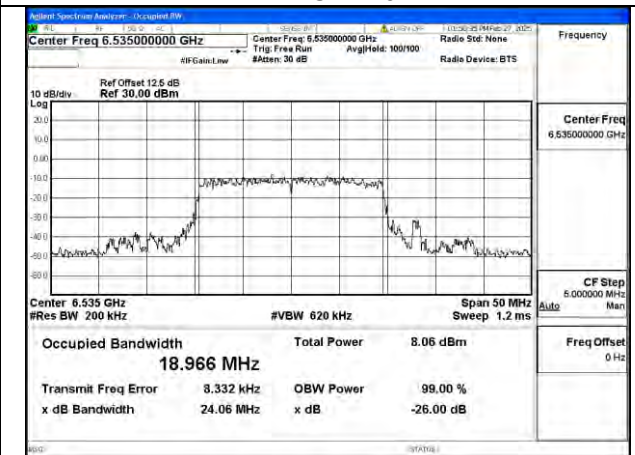

Mode:802.11ax HE20 Frequency:6535MHz
Ant:Chain1