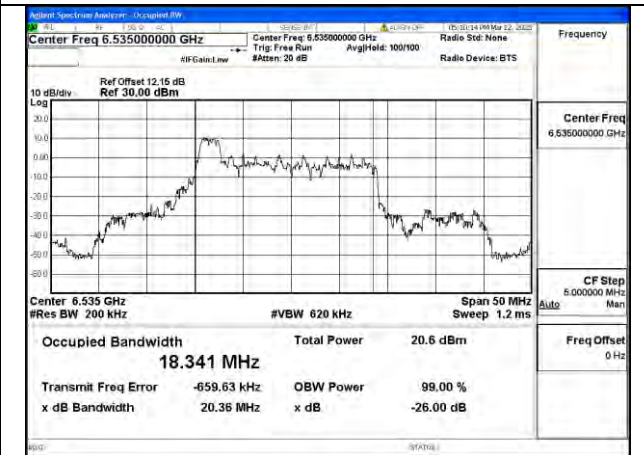

RU

Test Mode: 802.11ax HE20 26T

Mode:802.11ax HE20 26T Frequency:6535MHz Ant:Chain0

Mode:802.11ax HE20 26T Frequency:6695MHz Ant:Chain0

Mode:802.11ax HE20 26T Frequency:6875MHz Ant:Chain0

Mode:802.11ax HE20 26T Frequency:6535MHz Ant:Chain1