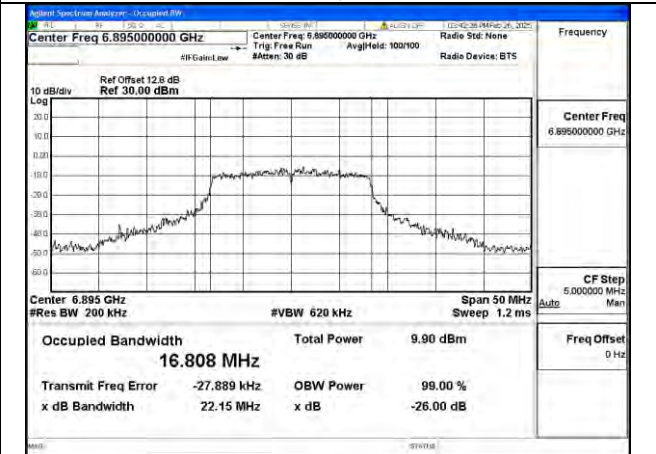

Mode:802.11a Frequency:6895MHz Ant:Chain1