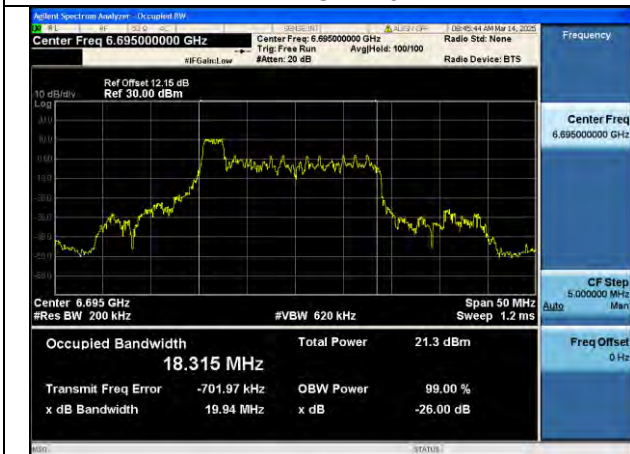

RU

Test Mode: 802.11ax HE20 26T

Mode:802.11ax HE20 26T Frequency:6535MHz Ant:Chain0

Mode:802.11ax HE20 26T Frequency:6695MHz Ant:Chain0

Mode:802.11ax HE20 26T Frequency:6875MHz Ant:Chain0

Mode:802.11ax HE20 26T Frequency:6535MHz Ant:Chain1