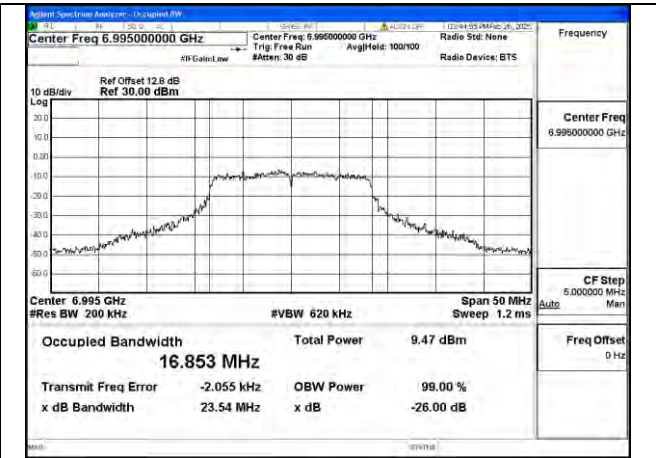

Mode:802.11a Frequency:6995MHz Ant:Chain0