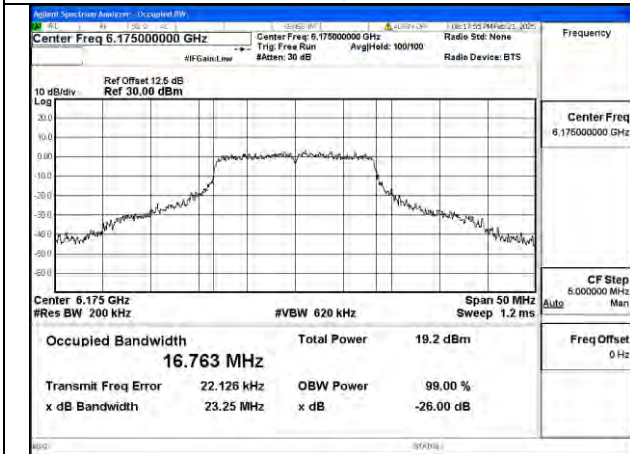

TEST GRAPHS

U-NII-5

Test Mode: 802.11a

Mode:802.11a Frequency:5955MHz Ant:Chain0

Mode:802.11a Frequency:6175MHz Ant:Chain0

Mode:802.11a Frequency:6415MHz Ant:Chain0

Mode:802.11a Frequency:5955MHz Ant:Chain1