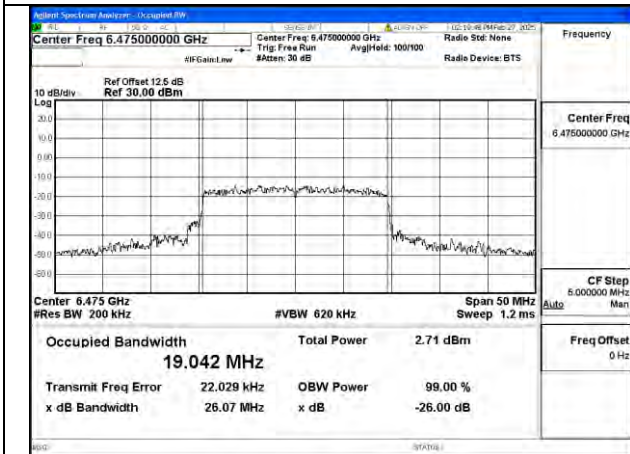

Mode:802.11ax HE20 Frequency:6475MHz
Ant:Chain1