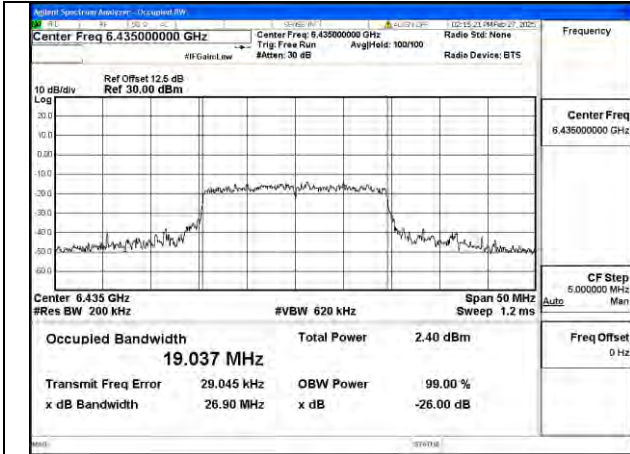

BUREAU VERITAS

Test Report No.: PSU-NQN2502260117RF04

Mode:802.11ax HE20 Frequency:6435MHz
Ant:Chain0