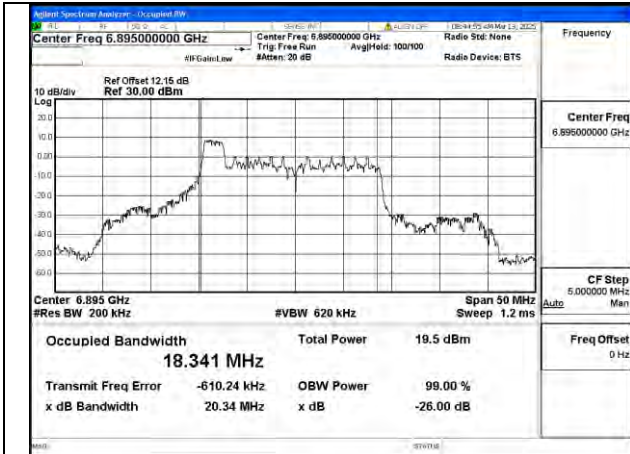

Mode:802.11ax HE80 Frequency:6945MHz
Ant:Chain1

Mode:802.11ax HE80 Frequency:7025MHz
Ant:Chain1

BUREAU VERITAS

Test Report No.: PSU-NQN2502260117RF04

RU

Test Mode: 802.11ax HE20 26T

Mode:802.11ax HE20 26T Frequency:6895MHz Ant:Chain0