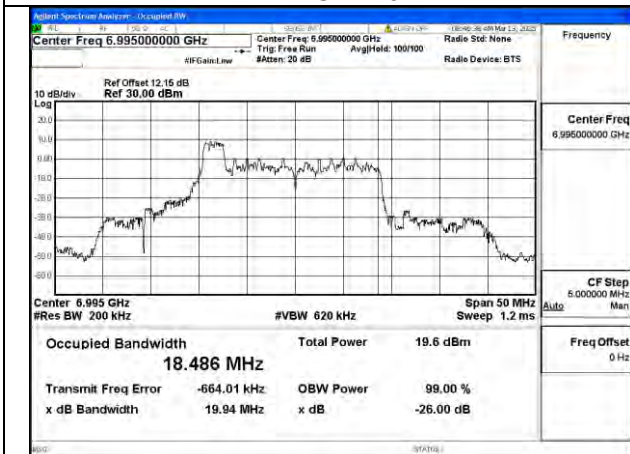

Mode:802.11ax HE20 26T Frequency:6995MHz Ant:Chain1

Test Mode: 802.11ax HE40