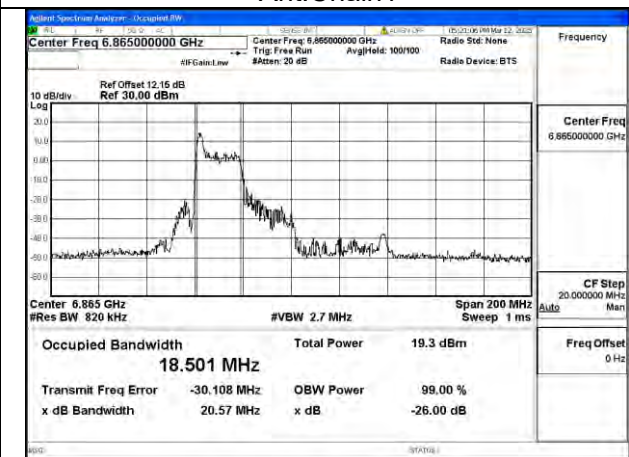

Mode:802.11ax HE80 26T Frequency:6865MHz
Ant:Chain1