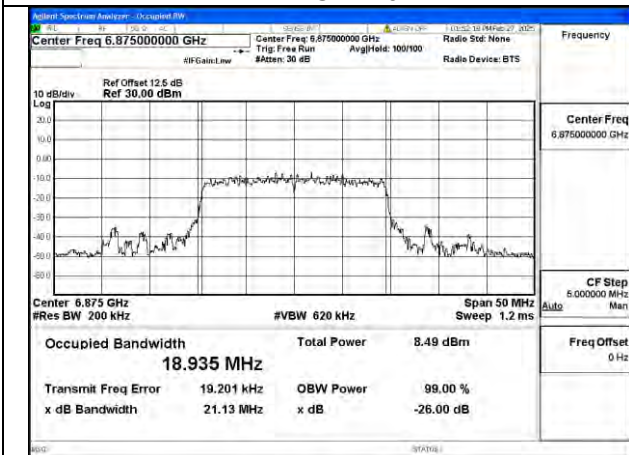

Mode:802.11ax HE20 Frequency:6875MHz
Ant:Chain0