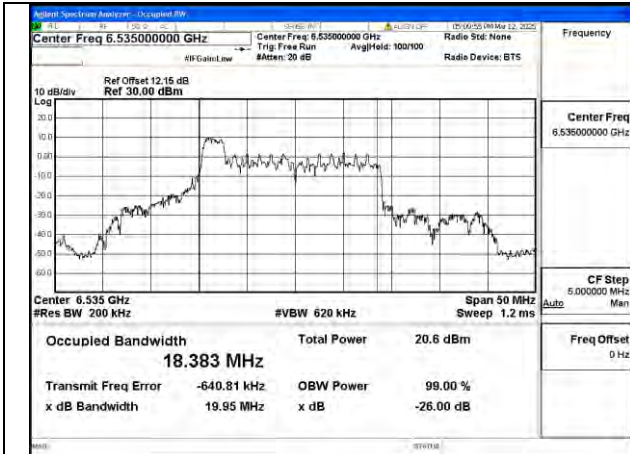

BUREAU VERITAS

Test Report No.: PSU-NQN2502260117RF04

RU

Test Mode: 802.11ax HE20 26T

Mode:802.11ax HE20 26T Frequency:6535MHz Ant:Chain0