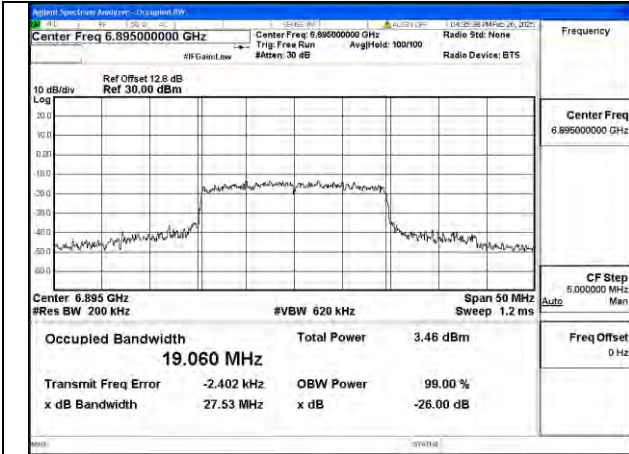

BUREAU VERITAS

Test Report No.: PSU-NQN2502260117RF04

Mode:802.11ax HE20 Frequency:6895MHz Ant:Chain0