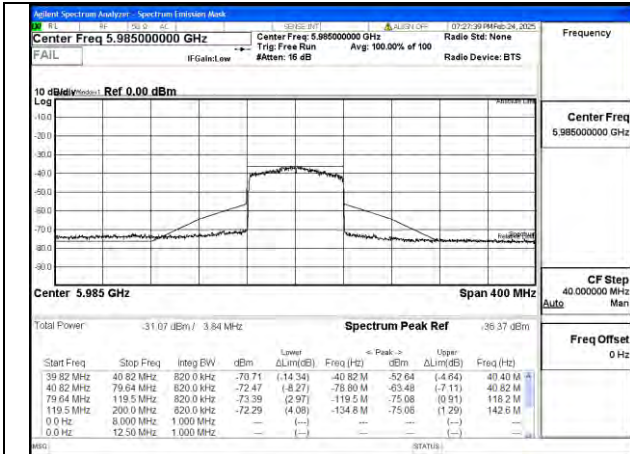

BUREAU VERITAS

Test Report No.: PSU-NQN2502260117RF04

Test Mode: 802.11ax HE80

Mode:802.11ax HE80 Frequency:5985MHz Ant:Chain0