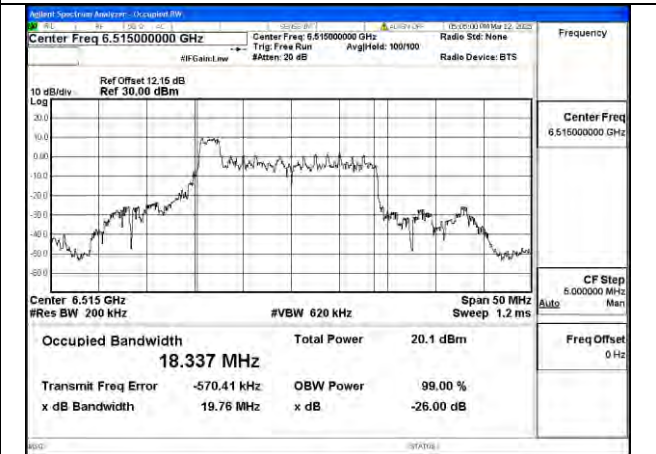

Mode:802.11ax HE20 26T Frequency:6475MHz Ant:Chain0

Mode:802.11ax HE20 26T Frequency:6515MHz Ant:Chain0

Mode:802.11ax HE20 26T Frequency:6435MHz Ant:Chain1

Mode:802.11ax HE20 26T Frequency:6475MHz Ant:Chain1