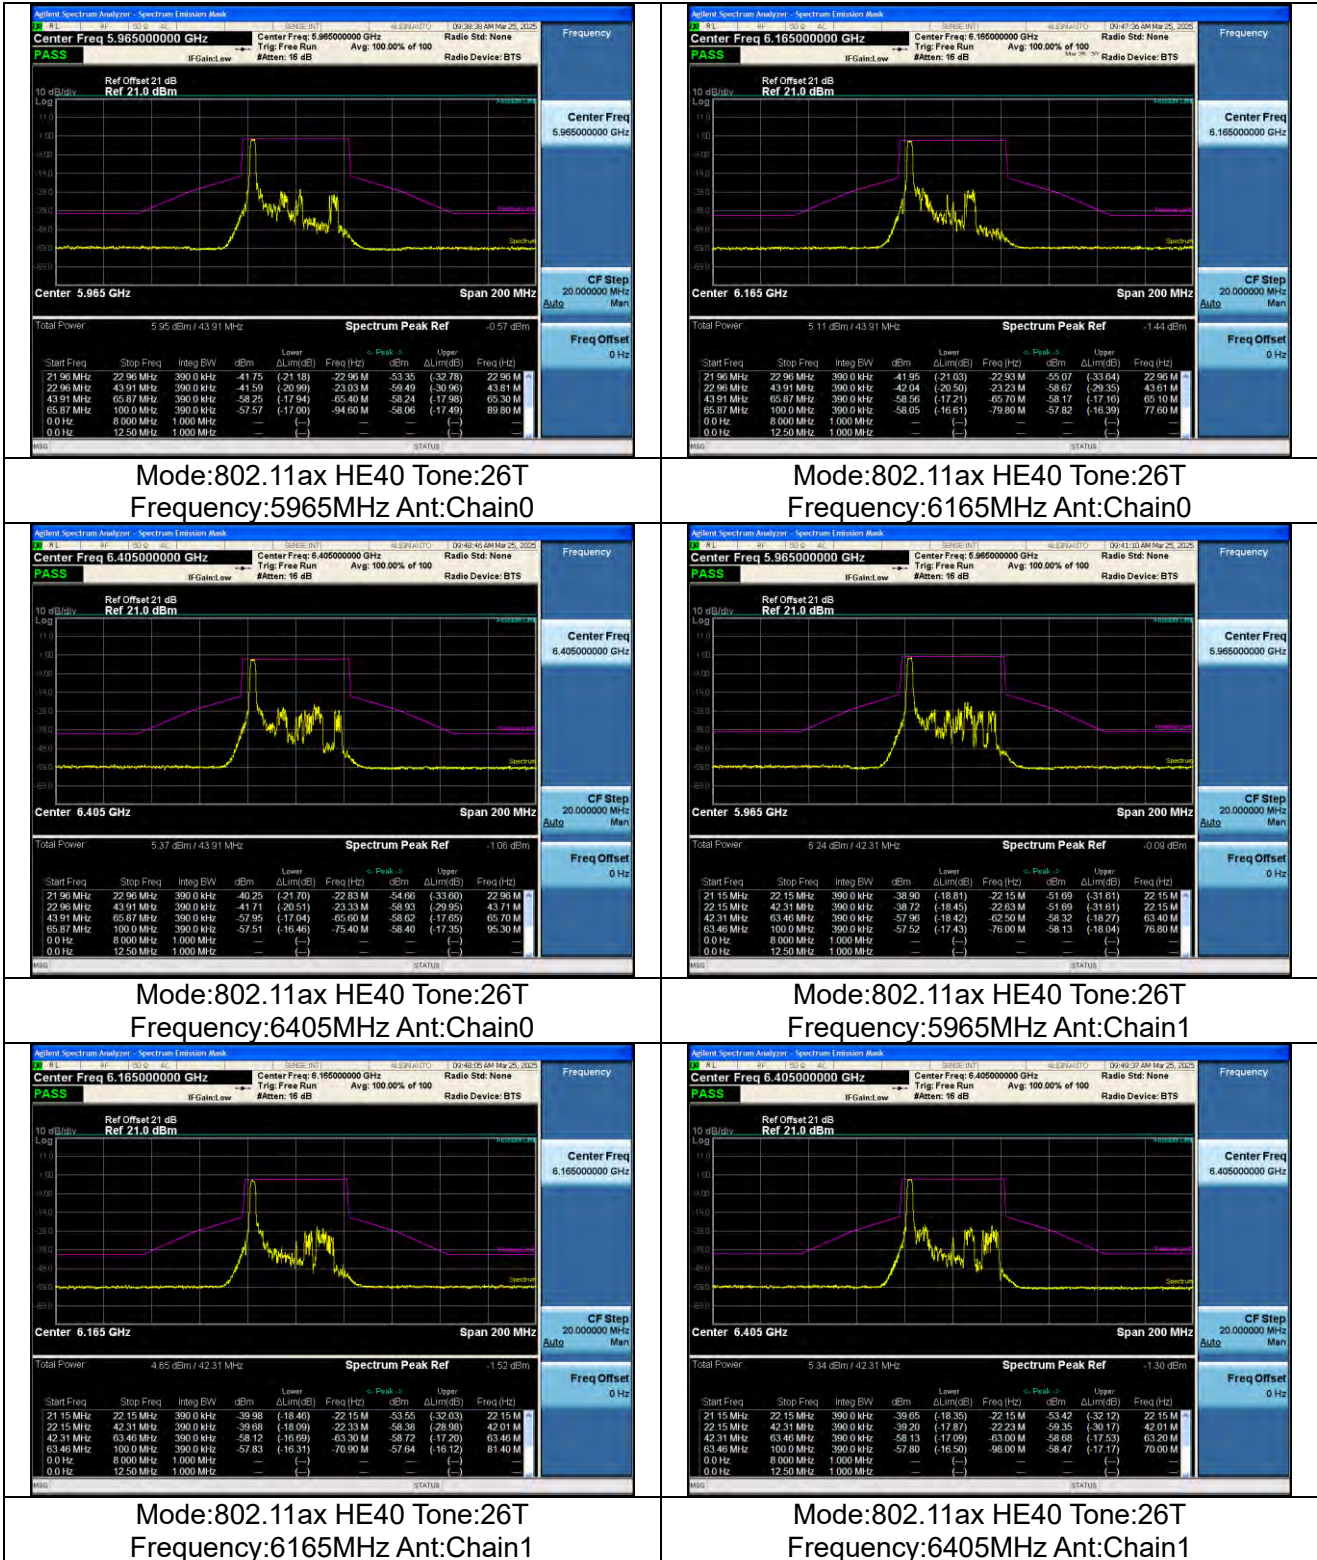

BUREAU VERITAS

Test Report No.: PSU-NQN2502260117RF04

Test Mode: 802.11ax HE40