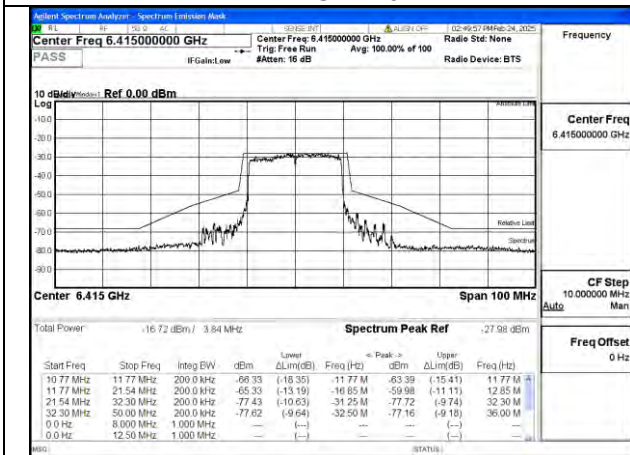

Mode:802.11ax HE20 Frequency:5955MHz
Ant:Chain0

Mode:802.11ax HE20 Frequency:6175MHz
Ant:Chain0

Mode:802.11ax HE20 Frequency:6415MHz
Ant:Chain0

Mode:802.11ax HE20 Frequency:5955MHz
Ant:Chain1

Mode:802.11ax HE20 Frequency:6175MHz
Ant:Chain1