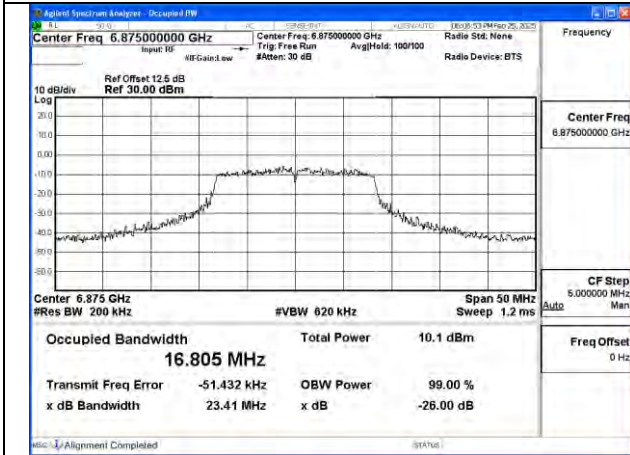

BUREAU VERITAS

Test Report No.: PSU-NQN2502260117RF04

U-NII-7

Test Mode: 802.11a

Mode:802.11a Frequency:6535MHz Ant:Chain0

Mode:802.11a Frequency:6695MHz Ant:Chain0

Mode:802.11a Frequency:6875MHz Ant:Chain0