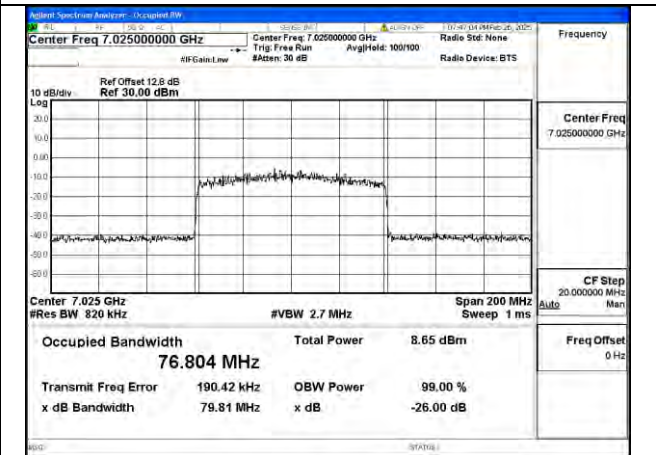

Test Mode: 802.11ax HE80

Mode:802.11ax HE80 Frequency:6945MHz
Ant:Chain0

Mode:802.11ax HE80 Frequency:7025MHz
Ant:Chain0

Mode:802.11ax HE80 Frequency:6945MHz
Ant:Chain1

Mode:802.11ax HE80 Frequency:7025MHz
Ant:Chain1