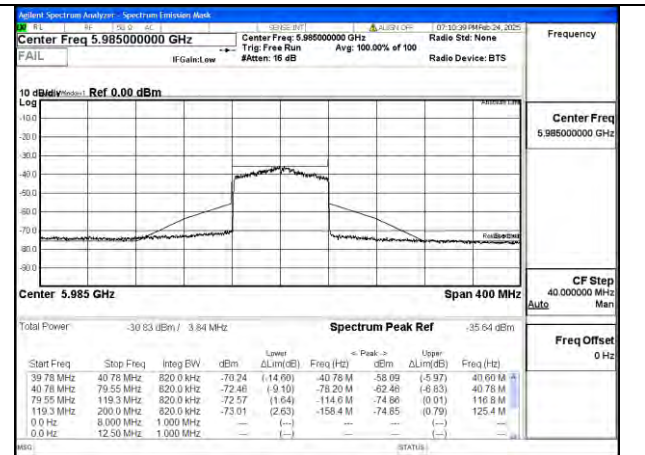

Mode:802.11ax HE80 Frequency:5985MHz Ant:Chain1