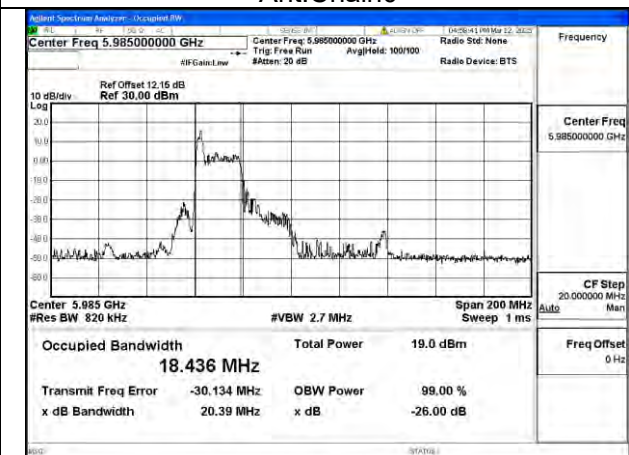

Mode:802.11ax HE80 26T Frequency:5985MHz Ant:Chain1