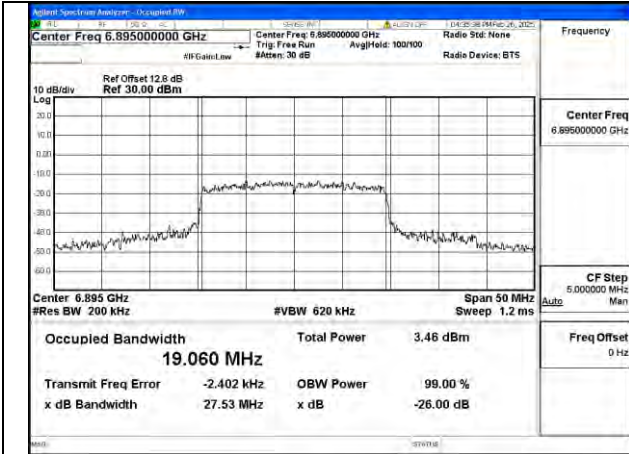

Mode:802.11a Frequency:6895MHz Ant:Chain1

Mode:802.11a Frequency:6995MHz Ant:Chain1

Mode:802.11a Frequency:7115MHz Ant:Chain1

BUREAU VERITAS

Test Report No.: PSU-NQN2502260117RF04

Mode:802.11ax HE20 Frequency:6895MHz Ant:Chain0