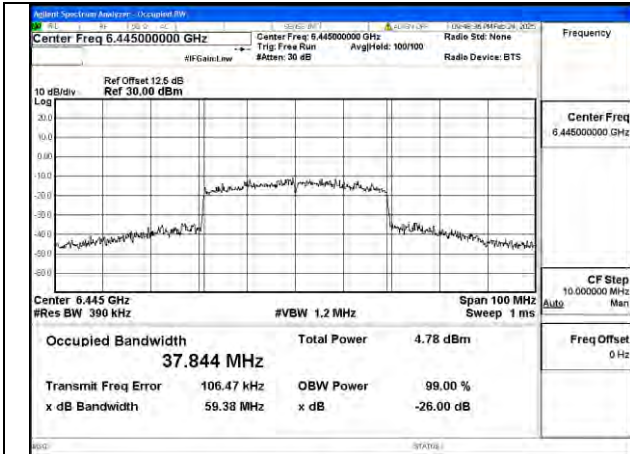

Mode:802.11ax HE20 Frequency:6435MHz
Ant:Chain1

Mode:802.11ax HE20 Frequency:6475MHz
Ant:Chain1

Mode:802.11ax HE20 Frequency:6515MHz
Ant:Chain1

BUREAU VERITAS

Test Report No.: PSU-NQN2502260117RF04

Test Mode: 802.11ax HE40