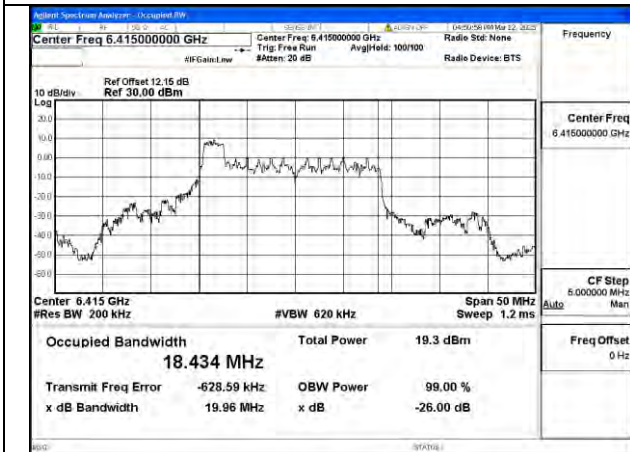

Test Mode: 802.11ax HE20 26T

Mode:802.11ax HE20 26T Frequency:5955MHz Ant:Chain0

Mode:802.11ax HE20 26T Frequency:6175MHz Ant:Chain0

Mode:802.11ax HE20 26T Frequency:6415MHz Ant:Chain0

Mode:802.11ax HE20 26T Frequency:5955MHz Ant:Chain1