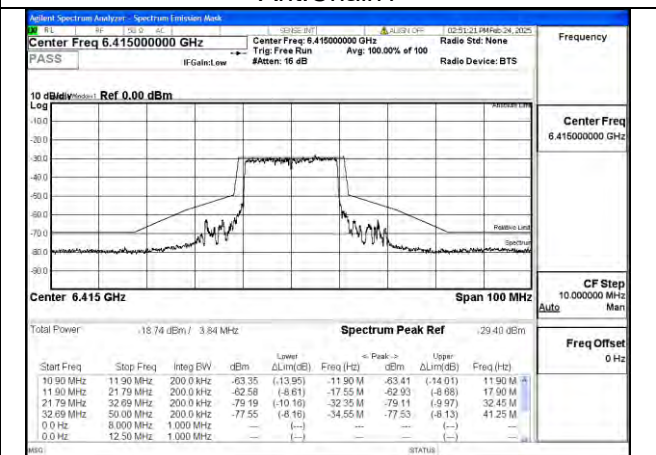

Mode:802.11ax HE20 Frequency:5955MHz
Ant:Chain0

Mode:802.11ax HE20 Frequency:6175MHz
Ant:Chain0

Mode:802.11ax HE20 Frequency:6415MHz
Ant:Chain0

Mode:802.11ax HE20 Frequency:5955MHz
Ant:Chain1

Mode:802.11ax HE20 Frequency:6175MHz
Ant:Chain1