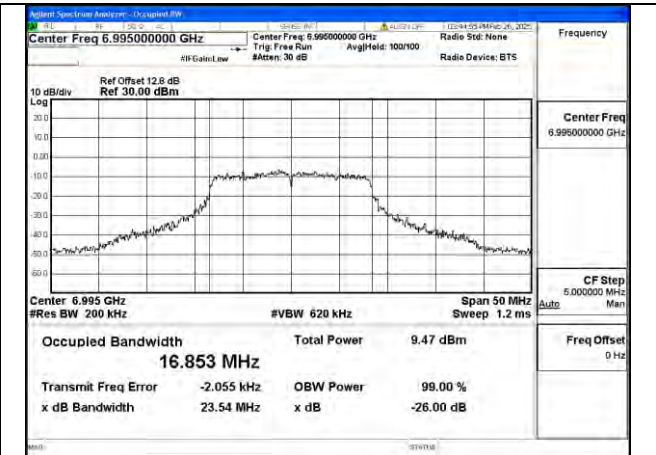

Mode:802.11ax HE80 26T Frequency:6705MHz
Ant:Chain1

Mode:802.11ax HE80 26T Frequency:6865MHz
Ant:Chain1

BUREAU VERITAS

Test Report No.: PSU-NQN2502260117RF04

U-NII-8

Test Mode: 802.11a

Mode:802.11a Frequency:6895MHz Ant:Chain0