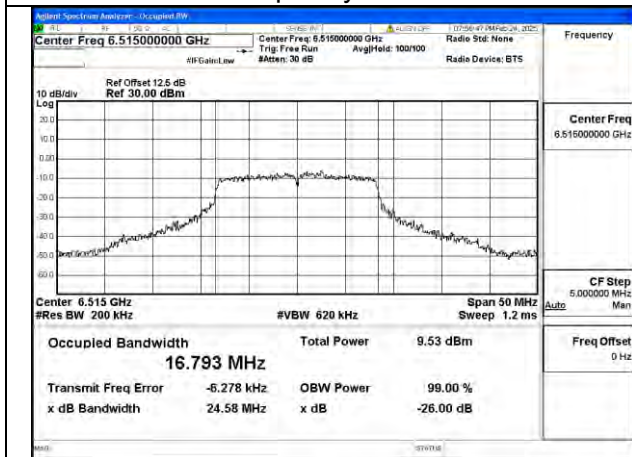

Mode:802.11a Frequency:6515MHz Ant:Chain0