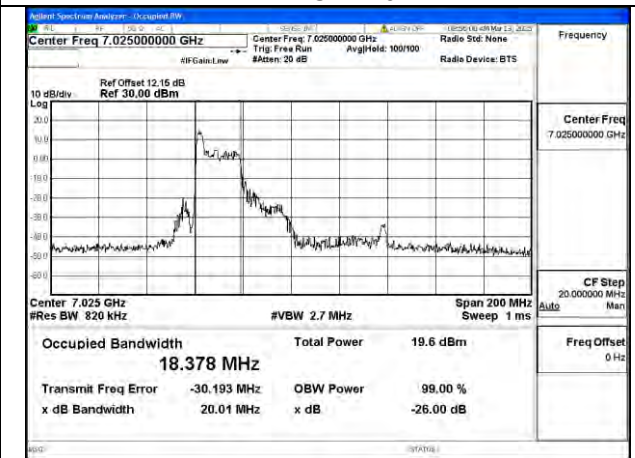

Test Mode: 802.11ax HE80 26T

BUREAU VERITAS

Test Report No.: PSU-NQN2502260117RF04

Mode:802.11ax HE80 26T Frequency:6945MHz
Ant:Chain0

Mode:802.11ax HE80 26T Frequency:7025MHz
Ant:Chain0

Mode:802.11ax HE80 26T Frequency:6945MHz
Ant:Chain1