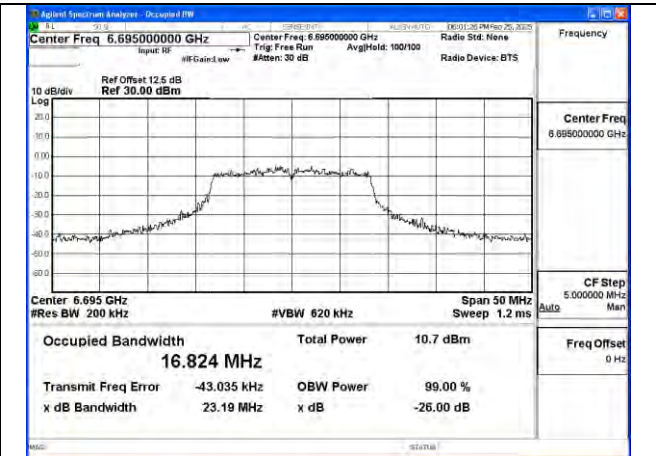

Mode:802.11a Frequency:6695MHz Ant:Chain0