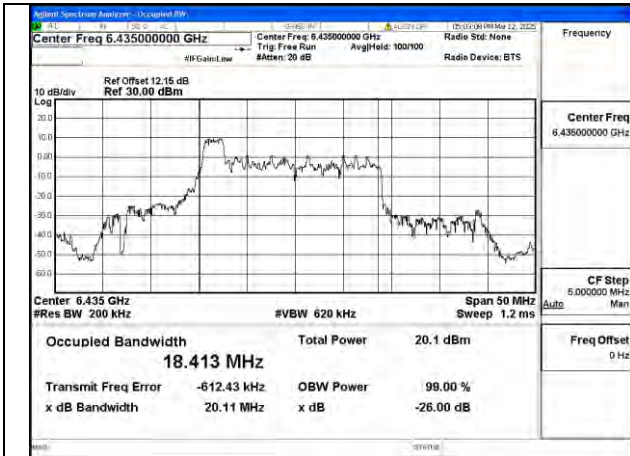

Mode:802.11ax HE80 Frequency:6465MHz Ant:Chain0

Mode:802.11ax HE80 Frequency:6465MHz Ant:Chain1

BUREAU VERITAS

Test Report No.: PSU-NQN2502260117RF04

RU

Test Mode: 802.11ax HE20 26T

Mode:802.11ax HE20 26T Frequency:6435MHz Ant:Chain0