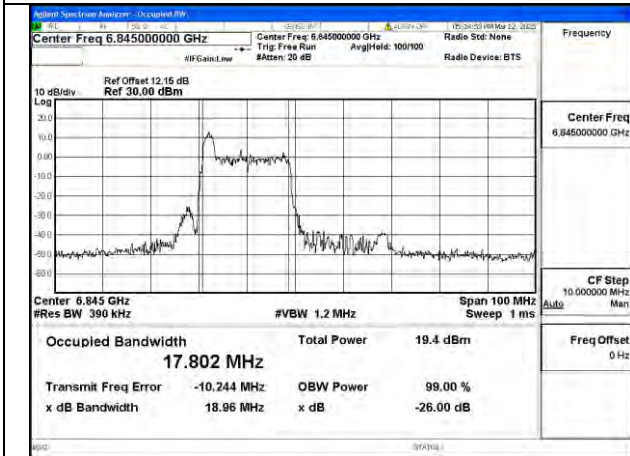

BUREAU VERITAS

Test Report No.: PSU-NQN2502260117RF04

Mode:802.11ax HE40 26T Frequency:6565MHz
Ant:Chain0

Mode:802.11ax HE40 26T Frequency:6685MHz
Ant:Chain0

Mode:802.11ax HE40 26T Frequency:6845MHz
Ant:Chain0