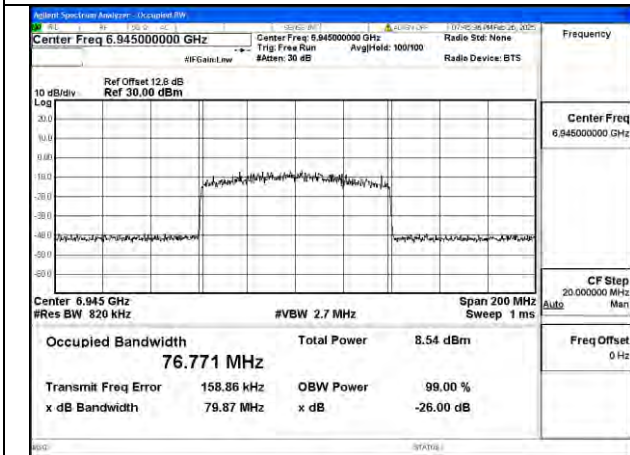

Mode:802.11ax HE80 Frequency:6945MHz
Ant:Chain1