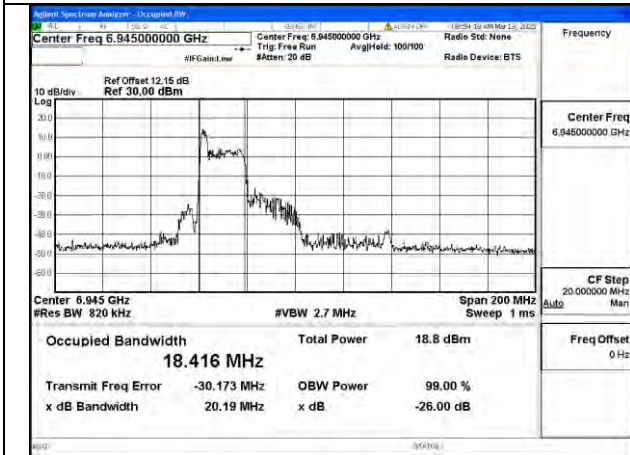

Mode:802.11ax HE80 26T Frequency:6945MHz
Ant:Chain1

Mode:802.11ax HE80 26T Frequency:7025MHz
Ant:Chain1