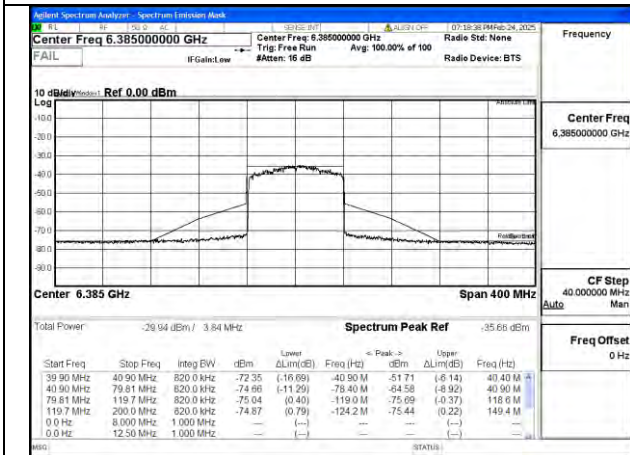

Test Report No.: PSU-NQN2502260117RF04

Test Mode: 802.11ax HE80

Mode:802.11ax HE80 Frequency:5985MHz Ant:Chain0

Mode:802.11ax HE80 Frequency:6145MHz Ant:Chain0

Mode:802.11ax HE80 Frequency:6385MHz Ant:Chain0