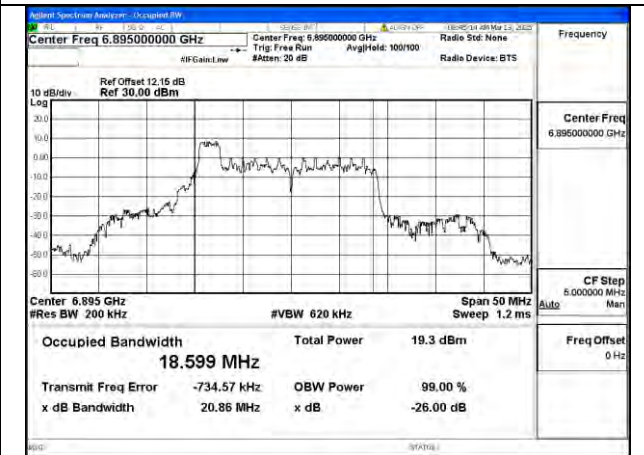

BUREAU VERITAS

Test Report No.: PSU-NQN2502260117RF04

RU

Test Mode: 802.11ax HE20 26T

Mode:802.11ax HE20 26T Frequency:6895MHz Ant:Chain0

Mode:802.11ax HE20 26T Frequency:6995MHz Ant:Chain0

Mode:802.11ax HE20 26T Frequency:7115MHz Ant:Chain0