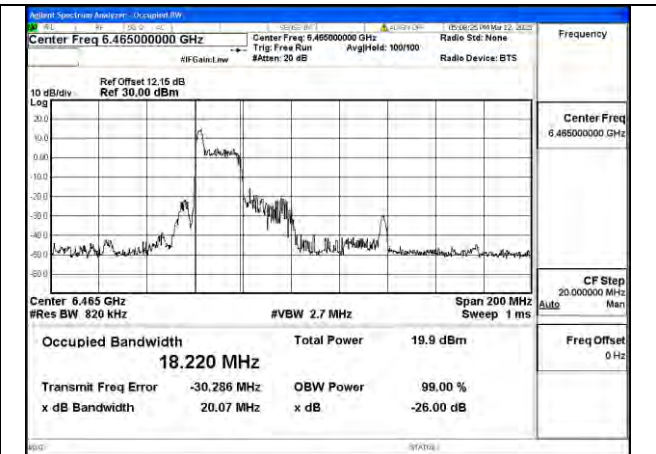

Mode:802.11ax HE40 26T Frequency:6445MHz Ant:Chain1

Mode:802.11ax HE40 26T Frequency:6525MHz Ant:Chain1

Test Mode: 802.11ax HE80 26T

Mode:802.11ax HE80 26T Frequency:6465MHz Ant:Chain0

Mode:802.11ax HE80 26T Frequency:6465MHz Ant:Chain1