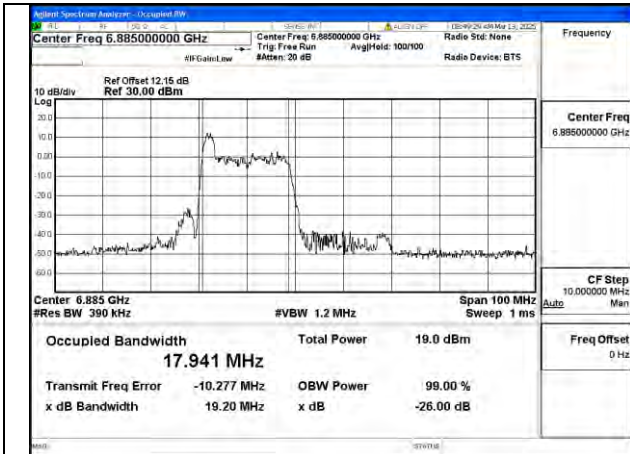

Mode:802.11ax HE20 26T Frequency:6895MHz Ant:Chain1

Mode:802.11ax HE20 26T Frequency:6995MHz Ant:Chain1

Mode:802.11ax HE20 26T Frequency:7115MHz Ant:Chain1

Test Mode: 802.11ax HE40

BUREAU VERITAS

Test Report No.: PSU-NQN2502260117RF04