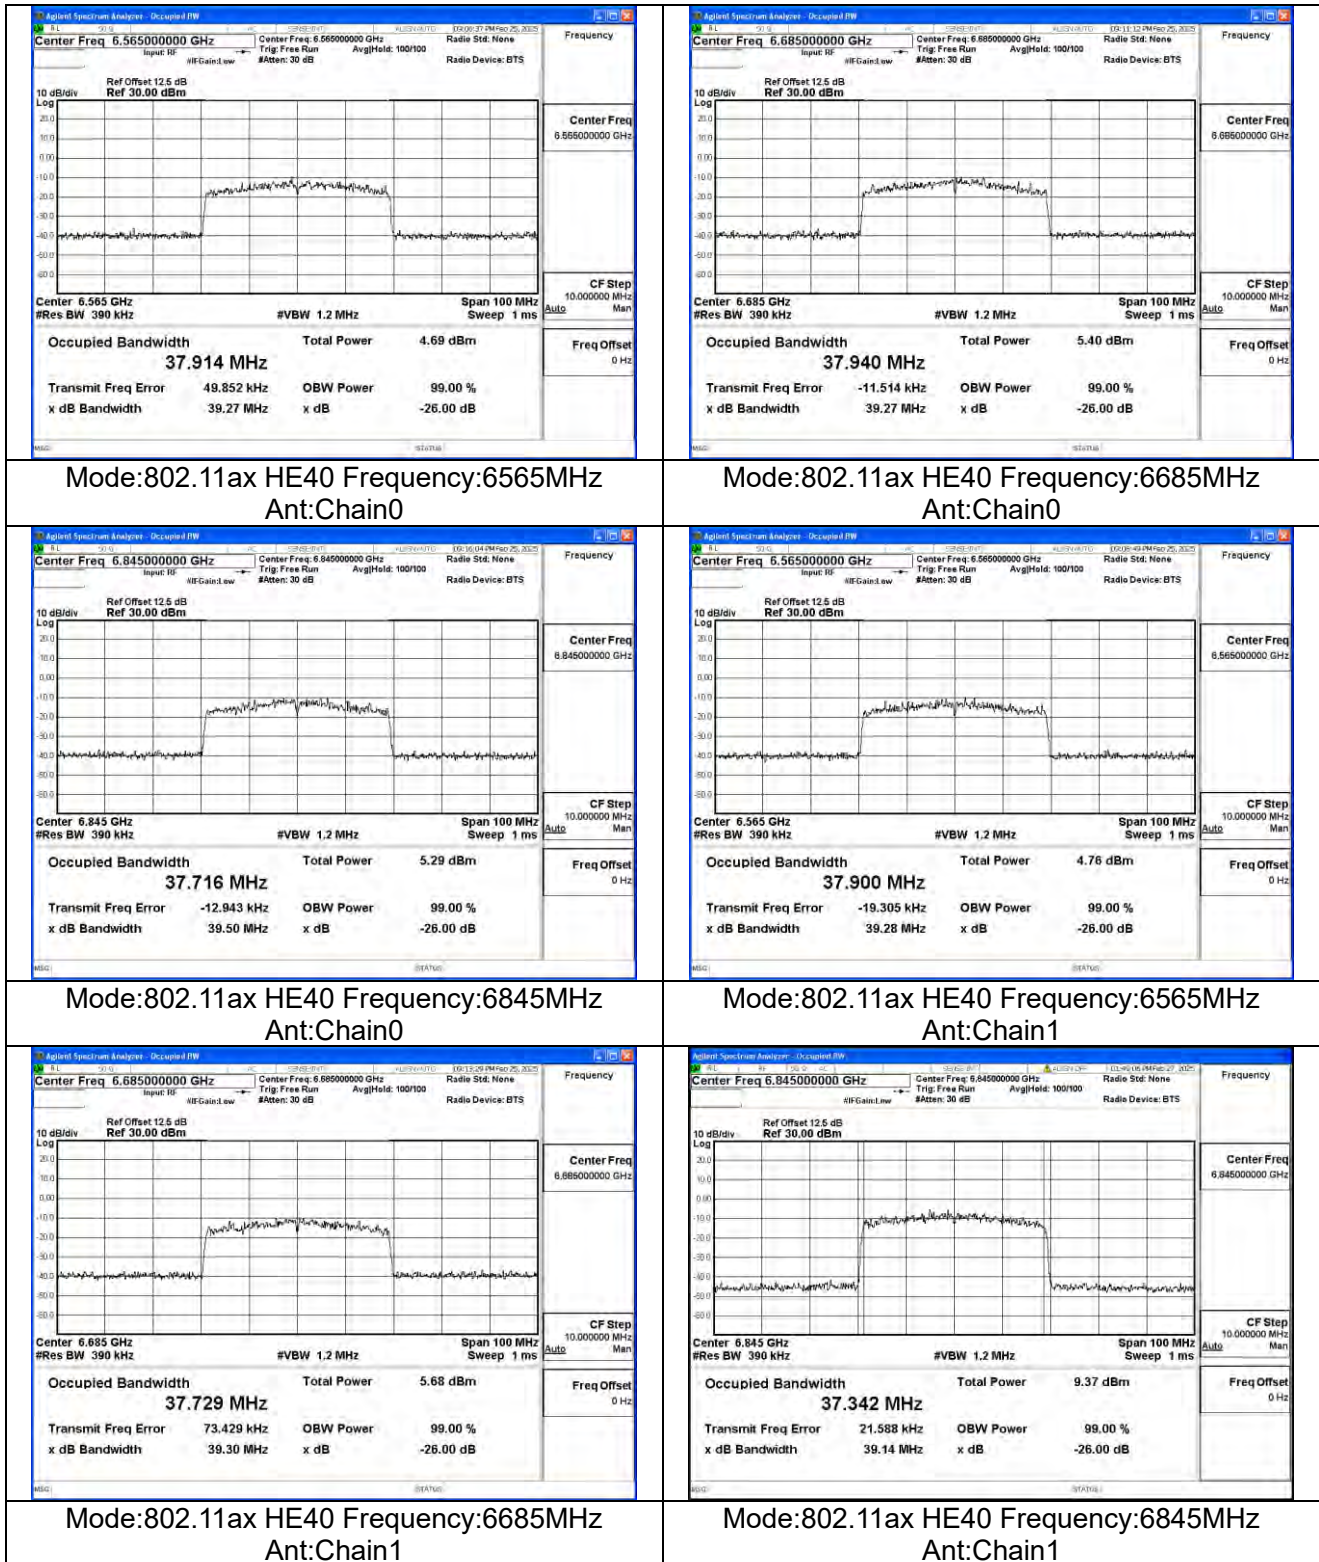

BUREAU VERITAS

Test Report No.: PSU-NQN2502260117RF04

Test Mode: 802.11ax HE40