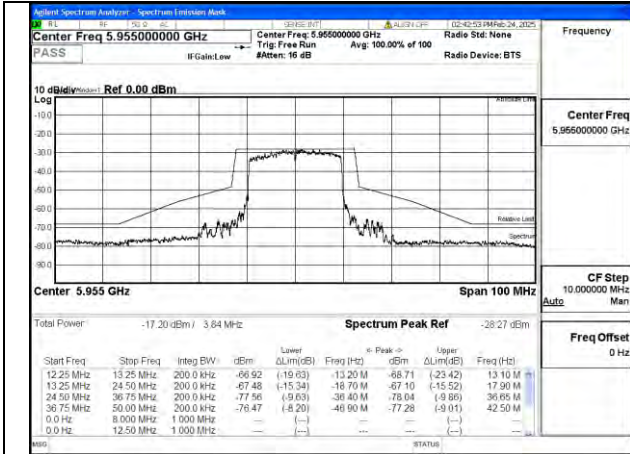

Mode:802.11ax HE20 Frequency:5955MHz
Ant:Chain0

Mode:802.11ax HE20 Frequency:6175MHz
Ant:Chain0

Mode:802.11ax HE20 Frequency:6415MHz
Ant:Chain0

Mode:802.11ax HE20 Frequency:5955MHz
Ant:Chain1

Mode:802.11ax HE20 Frequency:6175MHz
Ant:Chain1