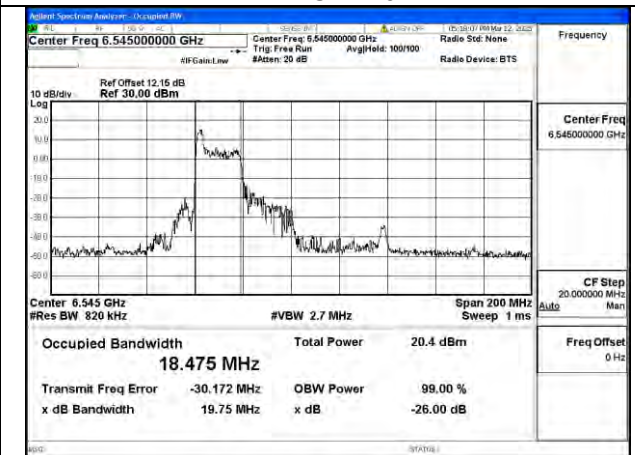

Mode:802.11ax HE80 26T Frequency:6545MHz
Ant:Chain1