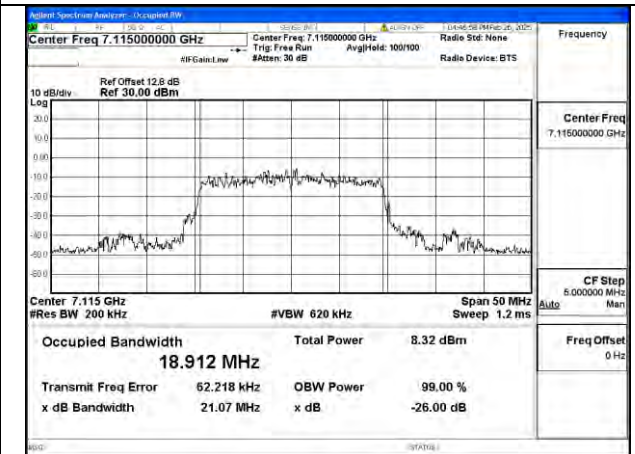

Mode:802.11ax HE20 Frequency:6995MHz Ant:Chain0

Mode:802.11ax HE20 Frequency:7115MHz Ant:Chain0

Mode:802.11ax HE20 Frequency:6895MHz Ant:Chain1

Mode:802.11ax HE20 Frequency:6995MHz Ant:Chain1

Mode:802.11ax HE20 Frequency:7115MHz Ant:Chain1