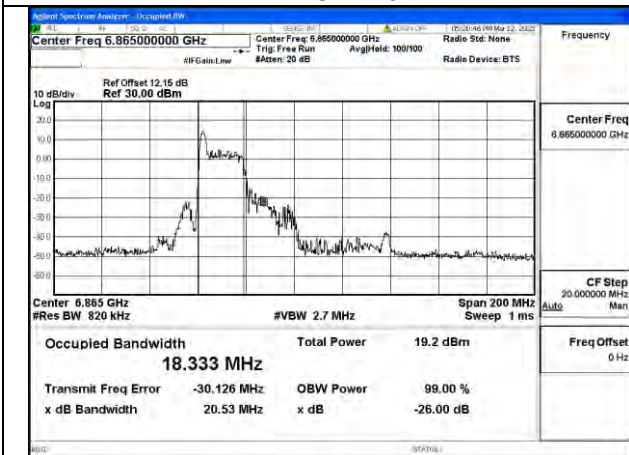

Mode:802.11ax HE80 26T Frequency:6865MHz
Ant:Chain0