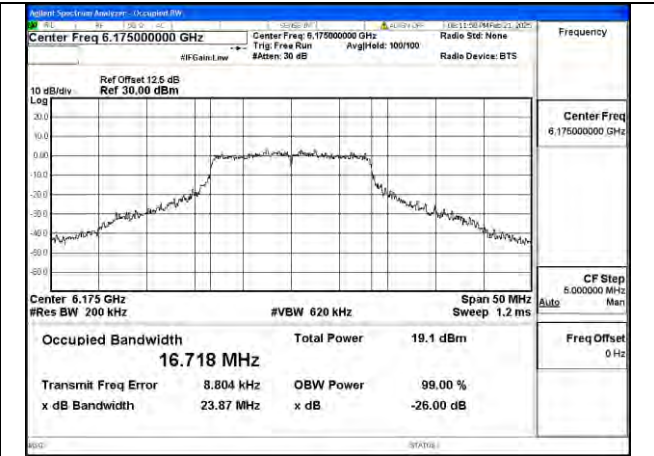

Mode:802.11a Frequency:6175MHz Ant:Chain0