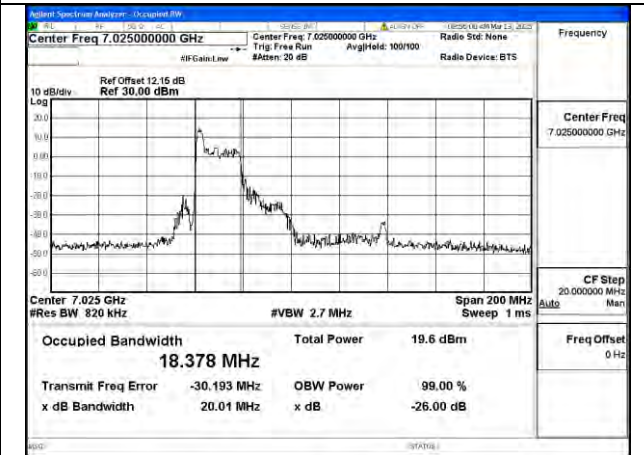

Mode:802.11ax HE80 26T Frequency:6945MHz
Ant:Chain1

Mode:802.11ax HE80 26T Frequency:7025MHz
Ant:Chain1