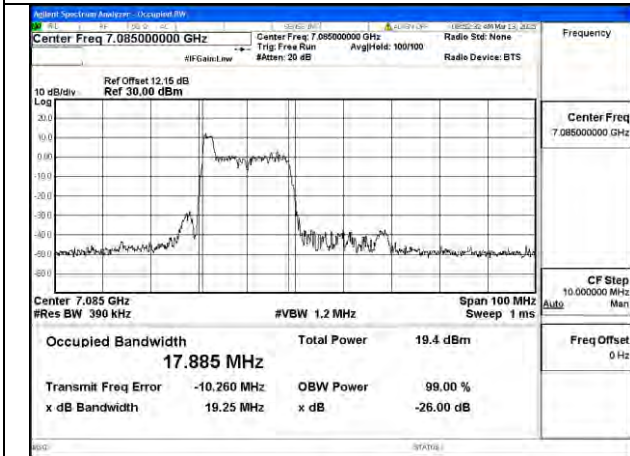

Mode:802.11ax HE40 26T Frequency:7085MHz Ant:Chain0

Mode:802.11ax HE40 26T Frequency:6885MHz Ant:Chain1

Mode:802.11ax HE40 26T Frequency:6965MHz Ant:Chain1

Mode:802.11ax HE40 26T Frequency:7085MHz Ant:Chain1