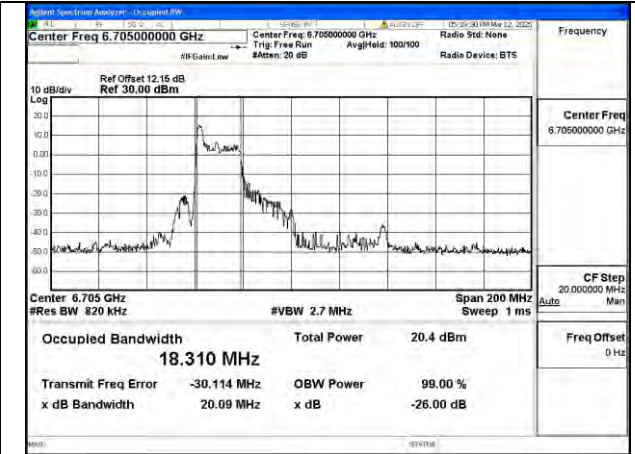

Mode:802.11ax HE80 26T Frequency:6705MHz
Ant:Chain0