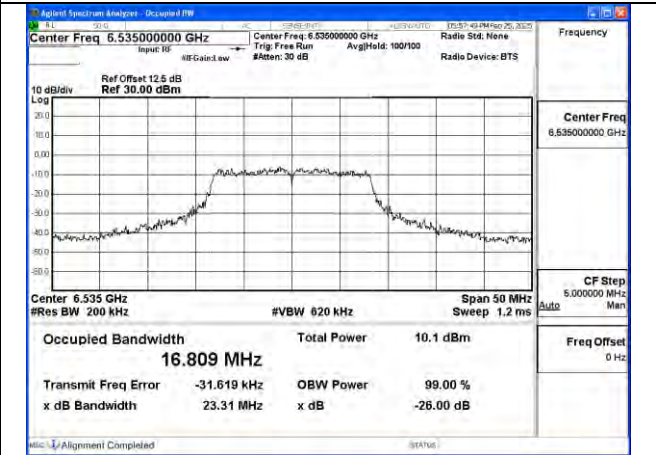

Mode:802.11a Frequency:6535MHz Ant:Chain1

Mode:802.11a Frequency:6695MHz Ant:Chain1

Mode:802.11a Frequency:6875MHz Ant:Chain1

BUREAU VERITAS

Test Report No.: PSU-NQN2502260117RF04

Mode:802.11ax HE20 Frequency:6535MHz
Ant:Chain0