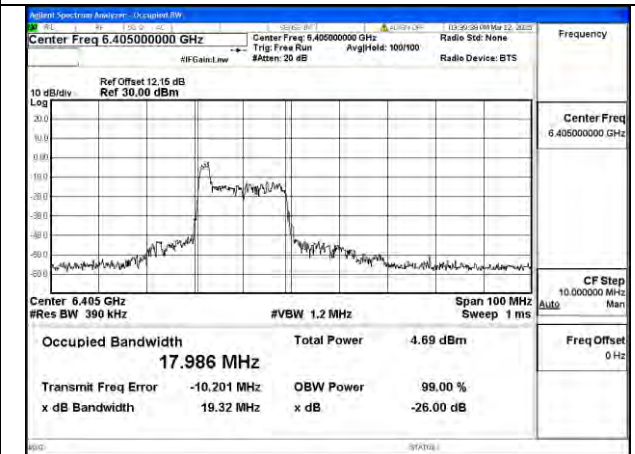

Mode:802.11ax HE40 26T Frequency:6165MHz Ant:Chain0

Mode:802.11ax HE40 26T Frequency:6405MHz Ant:Chain0

Mode:802.11ax HE40 26T Frequency:5965MHz Ant:Chain1

Mode:802.11ax HE40 Frequency:6165MHz Ant:Chain1