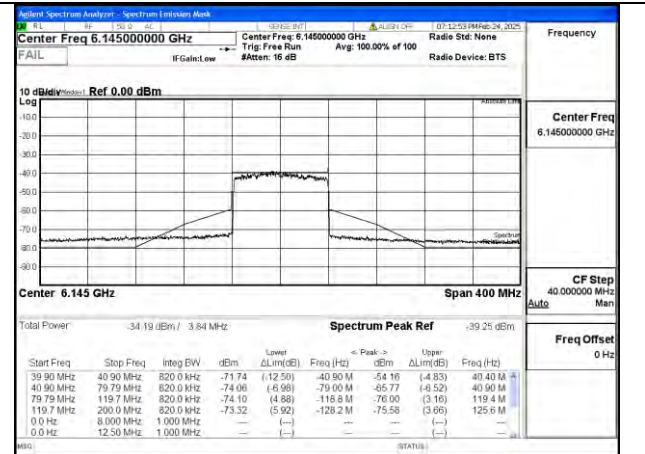

Mode:802.11ax HE80 Frequency:6145MHz Ant:Chain0