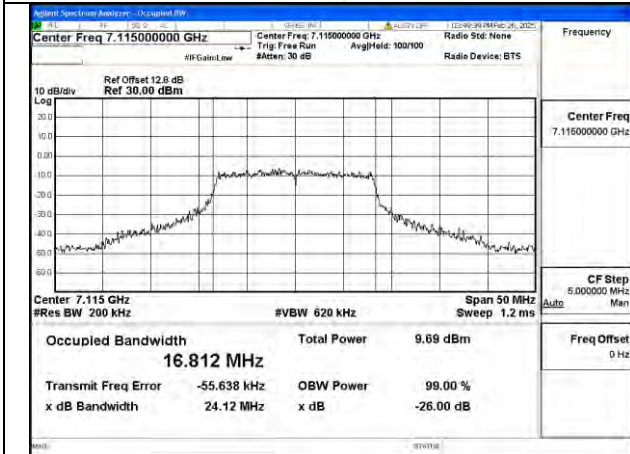

Mode:802.11a Frequency:7115MHz Ant:Chain0