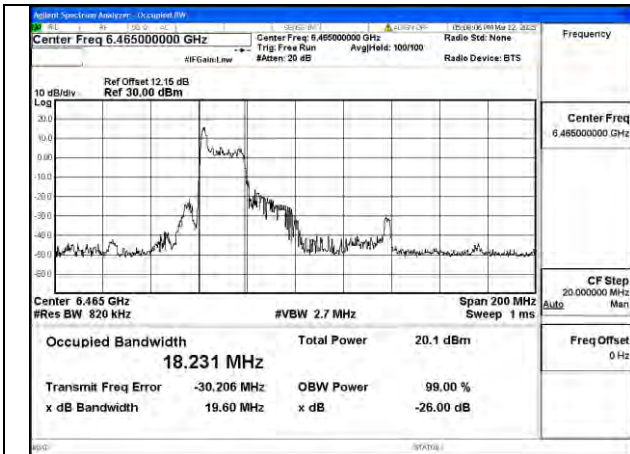

Test Mode: 802.11ax HE80 26T

Mode:802.11ax HE80 26T Frequency:6465MHz Ant:Chain0