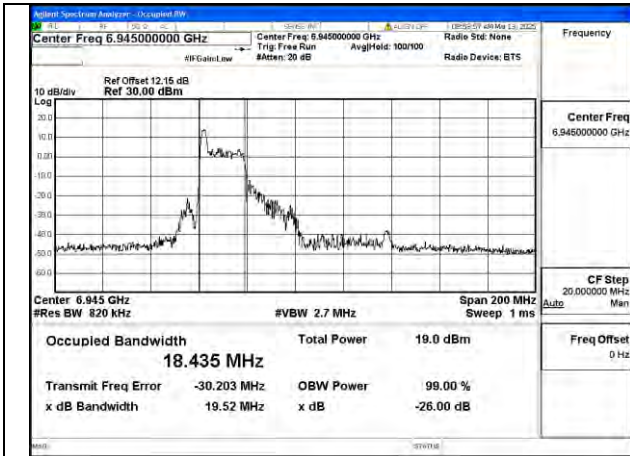

BUREAU VERITAS

Test Report No.: PSU-NQN2502260117RF04

Mode:802.11ax HE80 26T Frequency:6945MHz
Ant:Chain0