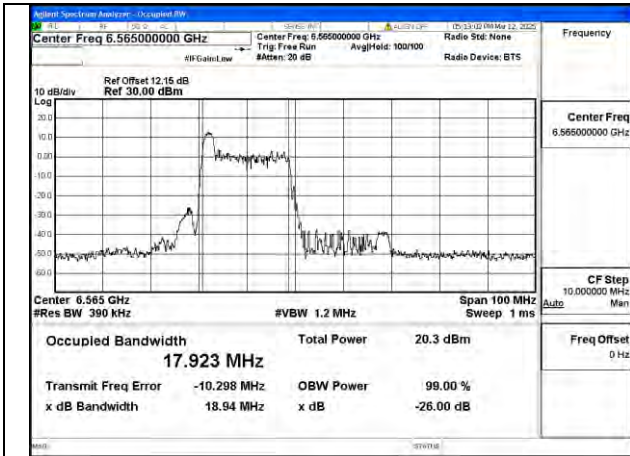

Mode:802.11ax HE20 26T Frequency:6695MHz Ant:Chain1

Mode:802.11ax HE20 26T Frequency:6875MHz Ant:Chain1

Test Mode: 802.11ax HE40 26T

BUREAU VERITAS

Test Report No.: PSU-NQN2502260117RF04

Mode:802.11ax HE40 26T Frequency:6565MHz Ant:Chain0