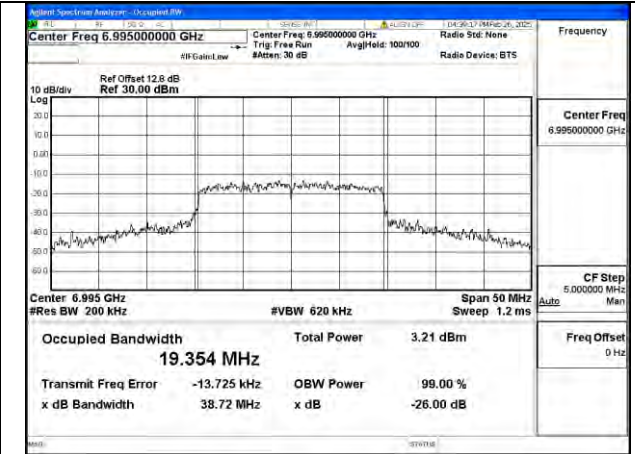

Mode:802.11ax HE20 Frequency:6995MHz Ant:Chain0