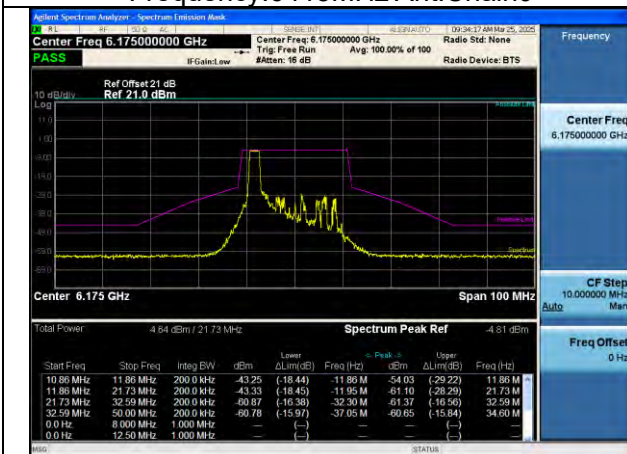

Test Mode: 802.11ax HE20

Mode:802.11ax HE20 Tone:26T
Frequency:5955MHz Ant:Chain0

Mode:802.11ax HE20 Tone:26T
Frequency:6175MHz Ant:Chain0

Mode:802.11ax HE20 Tone:26T
Frequency:6415MHz Ant:Chain0

Mode:802.11ax HE20 Tone:26T
Frequency:5955MHz Ant:Chain1