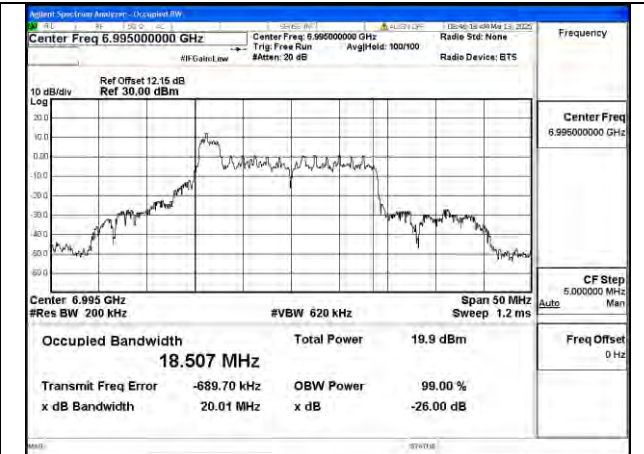

Mode:802.11ax HE80 Frequency:6945MHz
Ant:Chain1

Mode:802.11ax HE80 Frequency:7025MHz
Ant:Chain1

BUREAU VERITAS

Test Report No.: PSU-NQN2502260117RF04

RU

Test Mode: 802.11ax HE20 26T

Mode:802.11ax HE20 26T Frequency:6895MHz Ant:Chain0