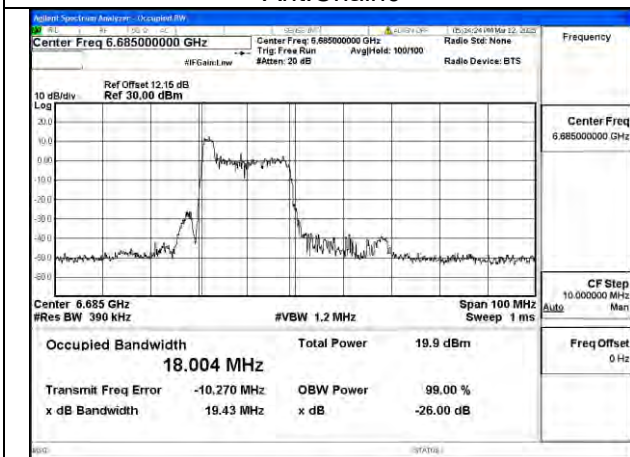

Mode:802.11ax HE40 26T Frequency:6685MHz Ant:Chain1