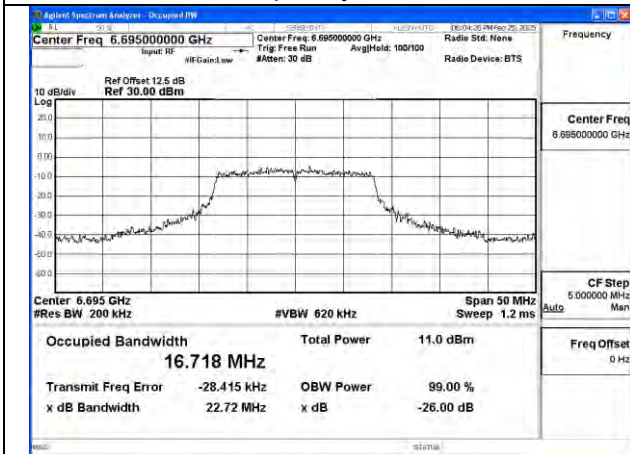

Mode:802.11a Frequency:6695MHz Ant:Chain1