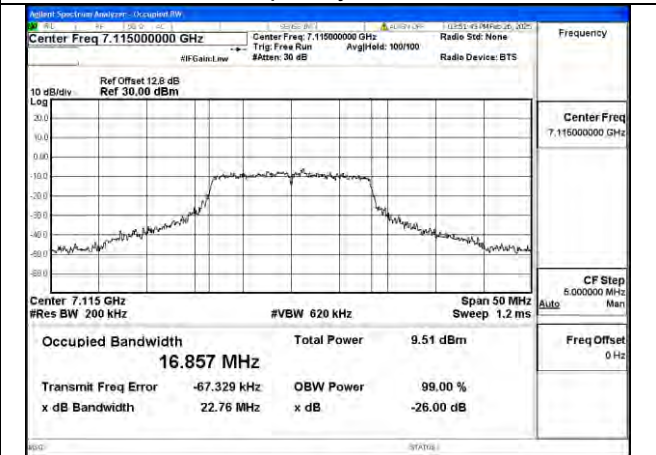

Mode:802.11a Frequency:7115MHz Ant:Chain1