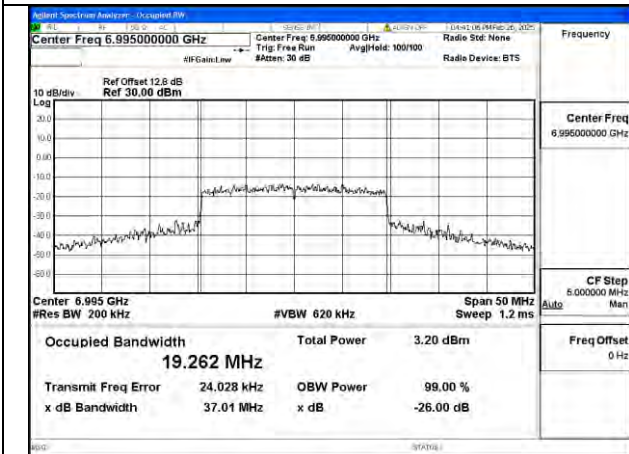

BUREAU VERITAS

Test Report No.: PSU-NQN2502260117RF04

Mode:802.11ax HE20 Frequency:6895MHz Ant:Chain0

Mode:802.11ax HE20 Frequency:6995MHz Ant:Chain0

Mode:802.11ax HE20 Frequency:7115MHz Ant:Chain0

Mode:802.11ax HE20 Frequency:6895MHz Ant:Chain1