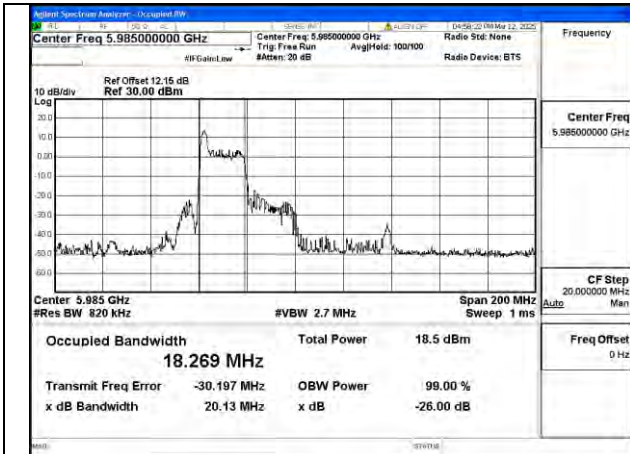

BUREAU VERITAS

Test Report No.: PSU-NQN2502260117RF04

Mode:802.11ax HE80 26T Frequency:5985MHz Ant:Chain0