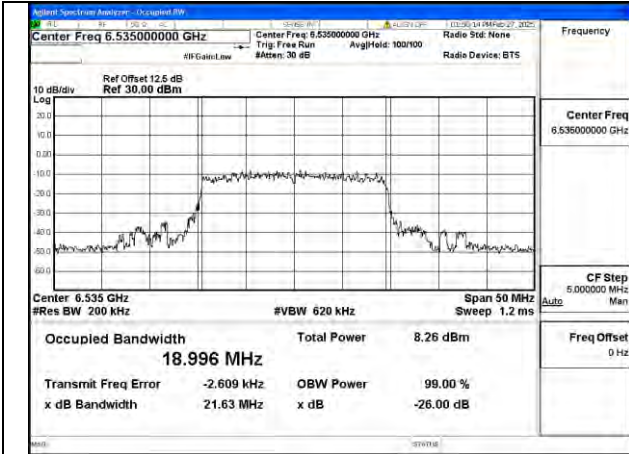

Mode:802.11a Frequency:6535MHz Ant:Chain1

Mode:802.11a Frequency:6695MHz Ant:Chain1

Mode:802.11a Frequency:6875MHz Ant:Chain1

BUREAU VERITAS

Test Report No.: PSU-NQN2502260117RF04

Mode:802.11ax HE20 Frequency:6535MHz
Ant:Chain0