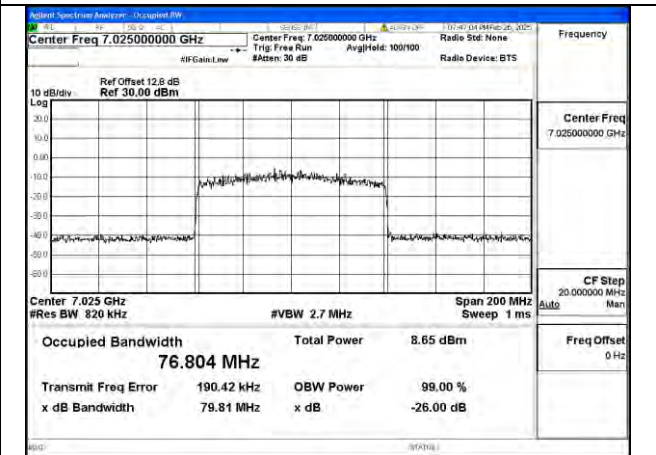

Mode:802.11ax HE80 Frequency:7025MHz
Ant:Chain1