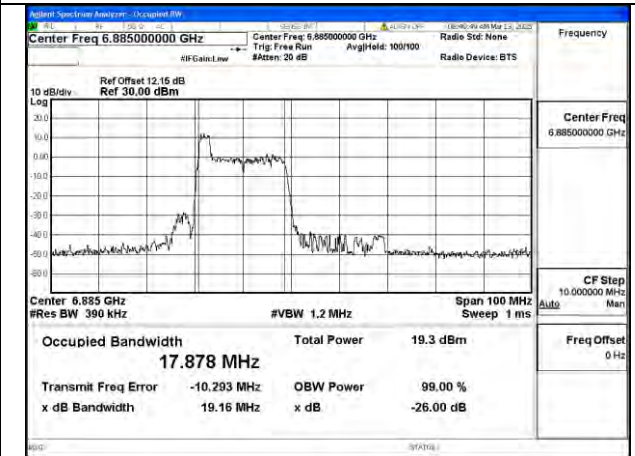

Mode:802.11ax HE40 26T Frequency:7085MHz Ant:Chain0

Mode:802.11ax HE40 26T Frequency:6885MHz Ant:Chain1

Mode:802.11ax HE40 26T Frequency:6965MHz Ant:Chain1

Mode:802.11ax HE40 26T Frequency:7085MHz Ant:Chain1