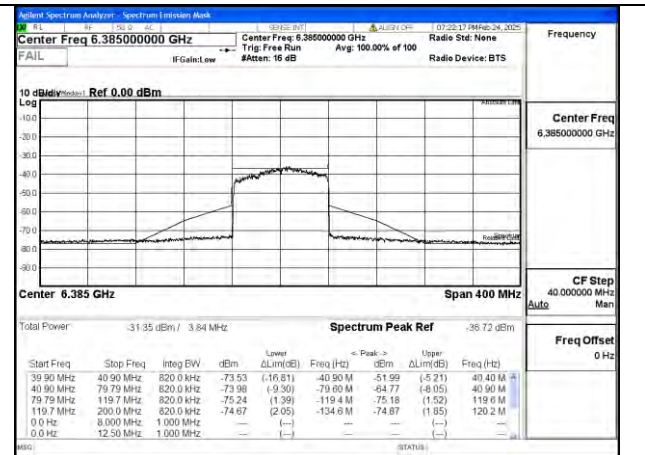

Mode:802.11ax HE80 Frequency:6385MHz Ant:Chain1