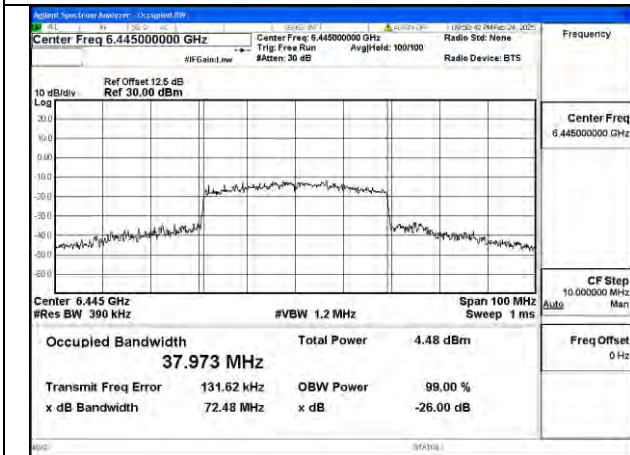

Mode:802.11ax HE40 Frequency:6445MHz Ant:Chain1