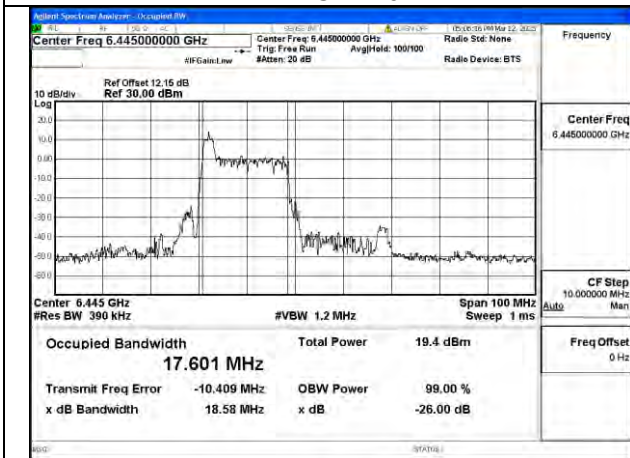

Mode:802.11ax HE20 26T Frequency:6515MHz Ant:Chain1

Test Mode: 802.11ax HE40 26T

BUREAU VERITAS

Test Report No.: PSU-NQN2502260117RF04

Mode:802.11ax HE40 26T Frequency:6445MHz Ant:Chain0

Mode:802.11ax HE40 26T Frequency:6525MHz Ant:Chain0