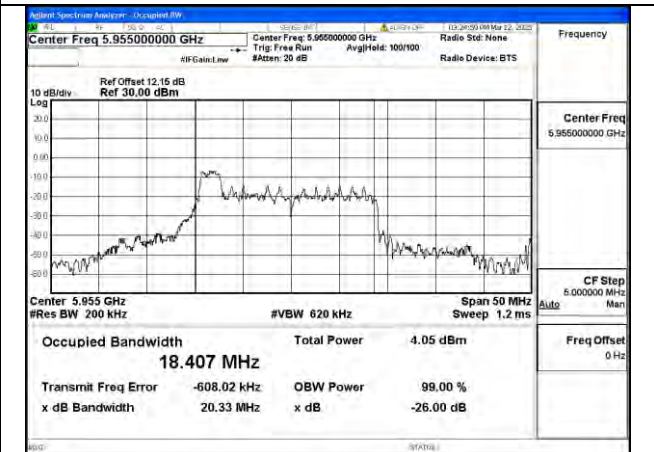

Test Mode: 802.11ax HE20 26T

Mode:802.11ax HE20 26T Frequency:5955MHz Ant:Chain0

Mode:802.11ax HE20 26T Frequency:6175MHz Ant:Chain0

Mode:802.11ax HE20 26T Frequency:6415MHz Ant:Chain0

Mode:802.11ax HE20 26T Frequency:5955MHz Ant:Chain1