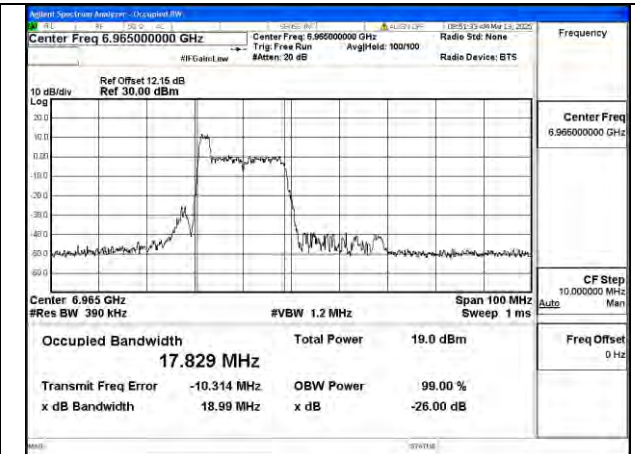

Mode:802.11ax HE40 26T Frequency:6965MHz Ant:Chain0