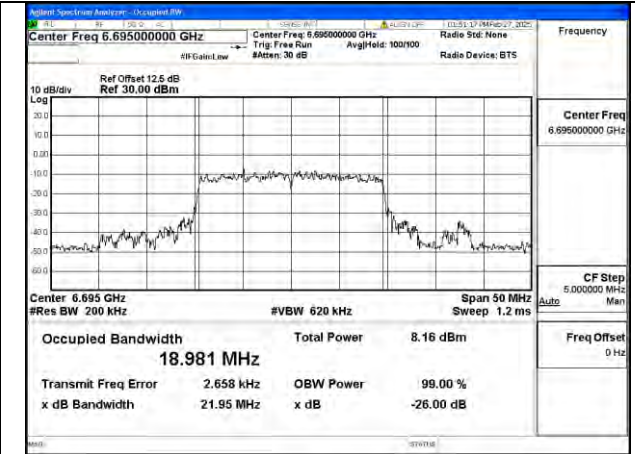

Mode:802.11a Frequency:6535MHz Ant:Chain1

Mode:802.11a Frequency:6695MHz Ant:Chain1

Mode:802.11a Frequency:6875MHz Ant:Chain1

BUREAU VERITAS

Test Report No.: PSU-NQN2502260117RF04

Mode:802.11ax HE20 Frequency:6535MHz
Ant:Chain0