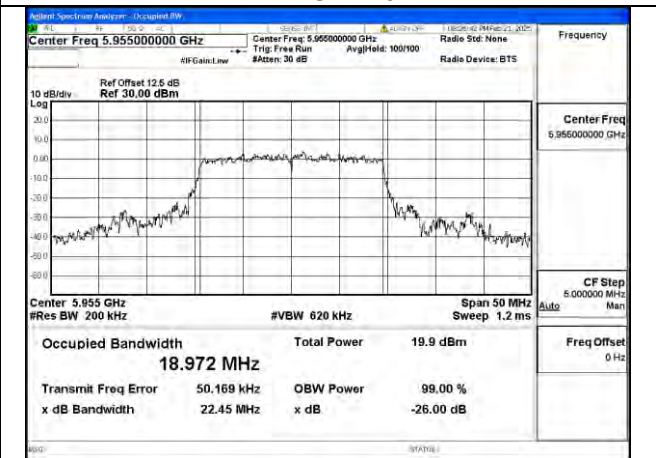

Mode:802.11ax HE20 Frequency:5955MHz Ant:Chain1