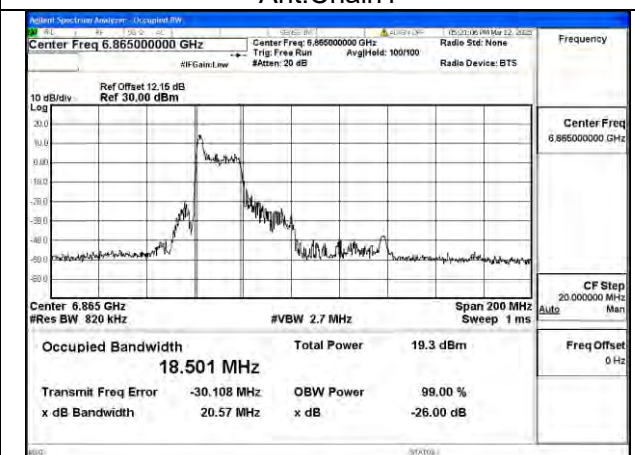

Mode:802.11ax HE80 26T Frequency:6865MHz
Ant:Chain1