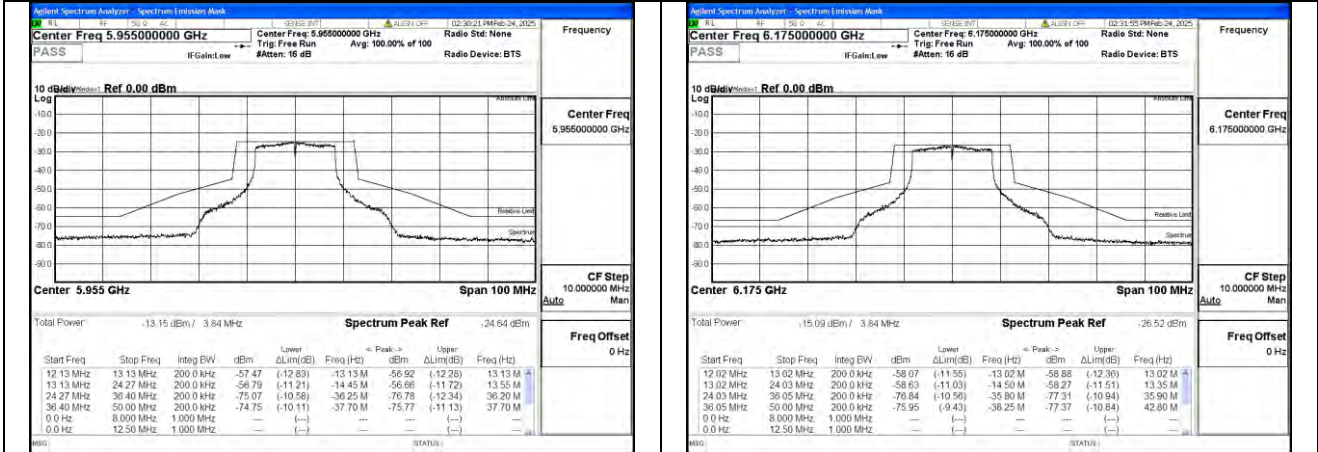

BUREAU VERITAS

Test Report No.: PSU-NQN2502260117RF04

IN-BAND EMISSIONS TEST GRAPHS

U-NII-5

Test Mode: 802.11a