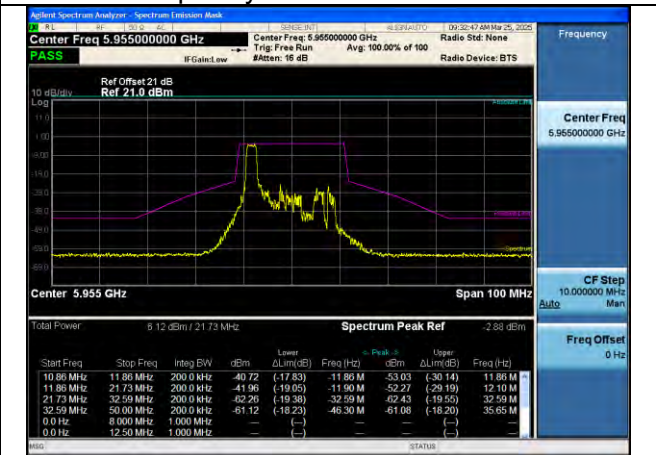

Test Mode: 802.11ax HE20

Mode:802.11ax HE20 Tone:26T
Frequency:5955MHz Ant:Chain0

Mode:802.11ax HE20 Tone:26T
Frequency:6175MHz Ant:Chain0

Mode:802.11ax HE20 Tone:26T
Frequency:6415MHz Ant:Chain0

Mode:802.11ax HE20 Tone:26T
Frequency:5955MHz Ant:Chain1