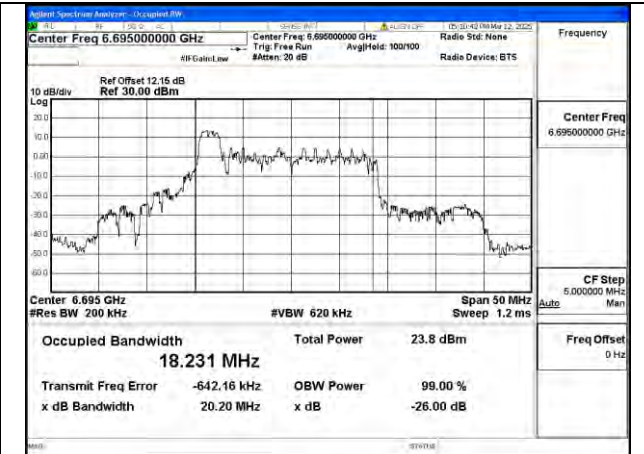

Mode:802.11ax HE20 26T Frequency:6695MHz Ant:Chain0