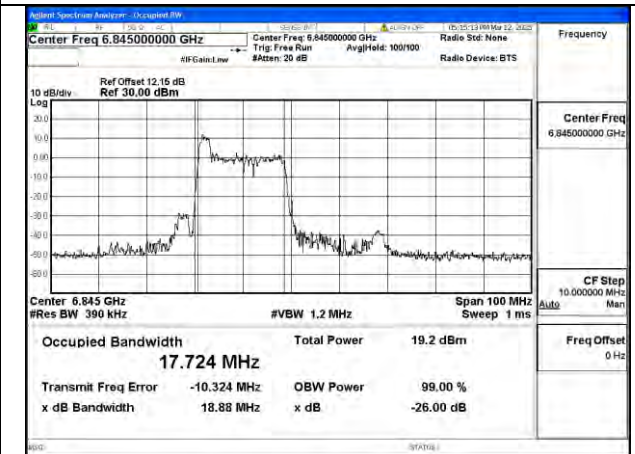

Mode:802.11ax HE40 26T Frequency:6845MHz
Ant:Chain1

Test Mode: 802.11ax HE80 26T