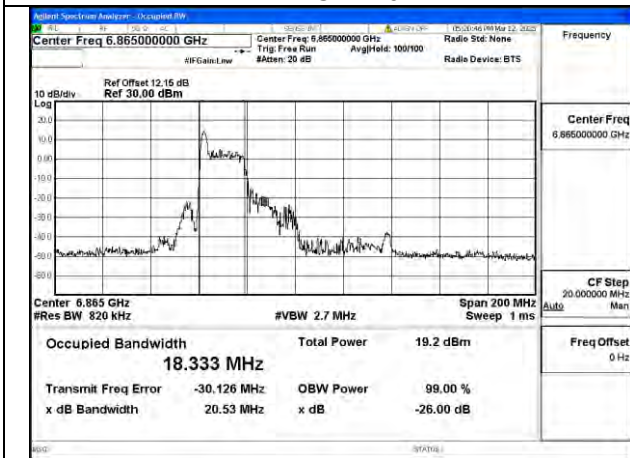

Mode:802.11ax HE40 26T Frequency:6845MHz Ant:Chain1

Test Mode: 802.11ax HE80 26T

BUREAU VERITAS

Test Report No.: PSU-NQN2502260117RF04

Mode:802.11ax HE80 26T Frequency:6545MHz
Ant:Chain0

Mode:802.11ax HE80 26T Frequency:6705MHz
Ant:Chain0