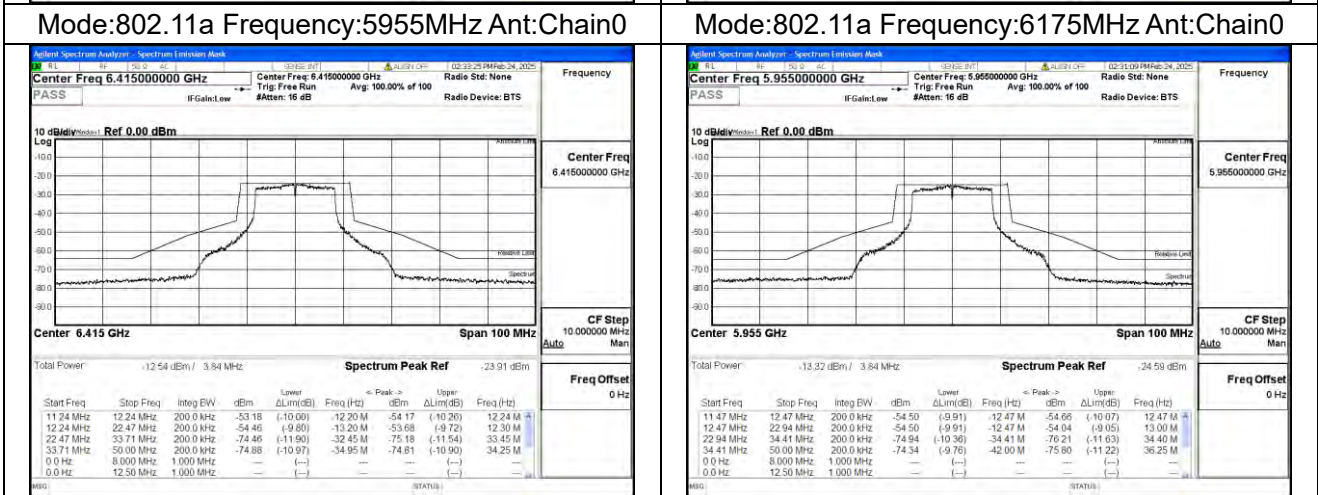

BUREAU VERITAS

Test Report No.: PSU-NQN2502260117RF04

IN-BAND EMISSIONS TEST GRAPHS

U-NII-5

Test Mode: 802.11a