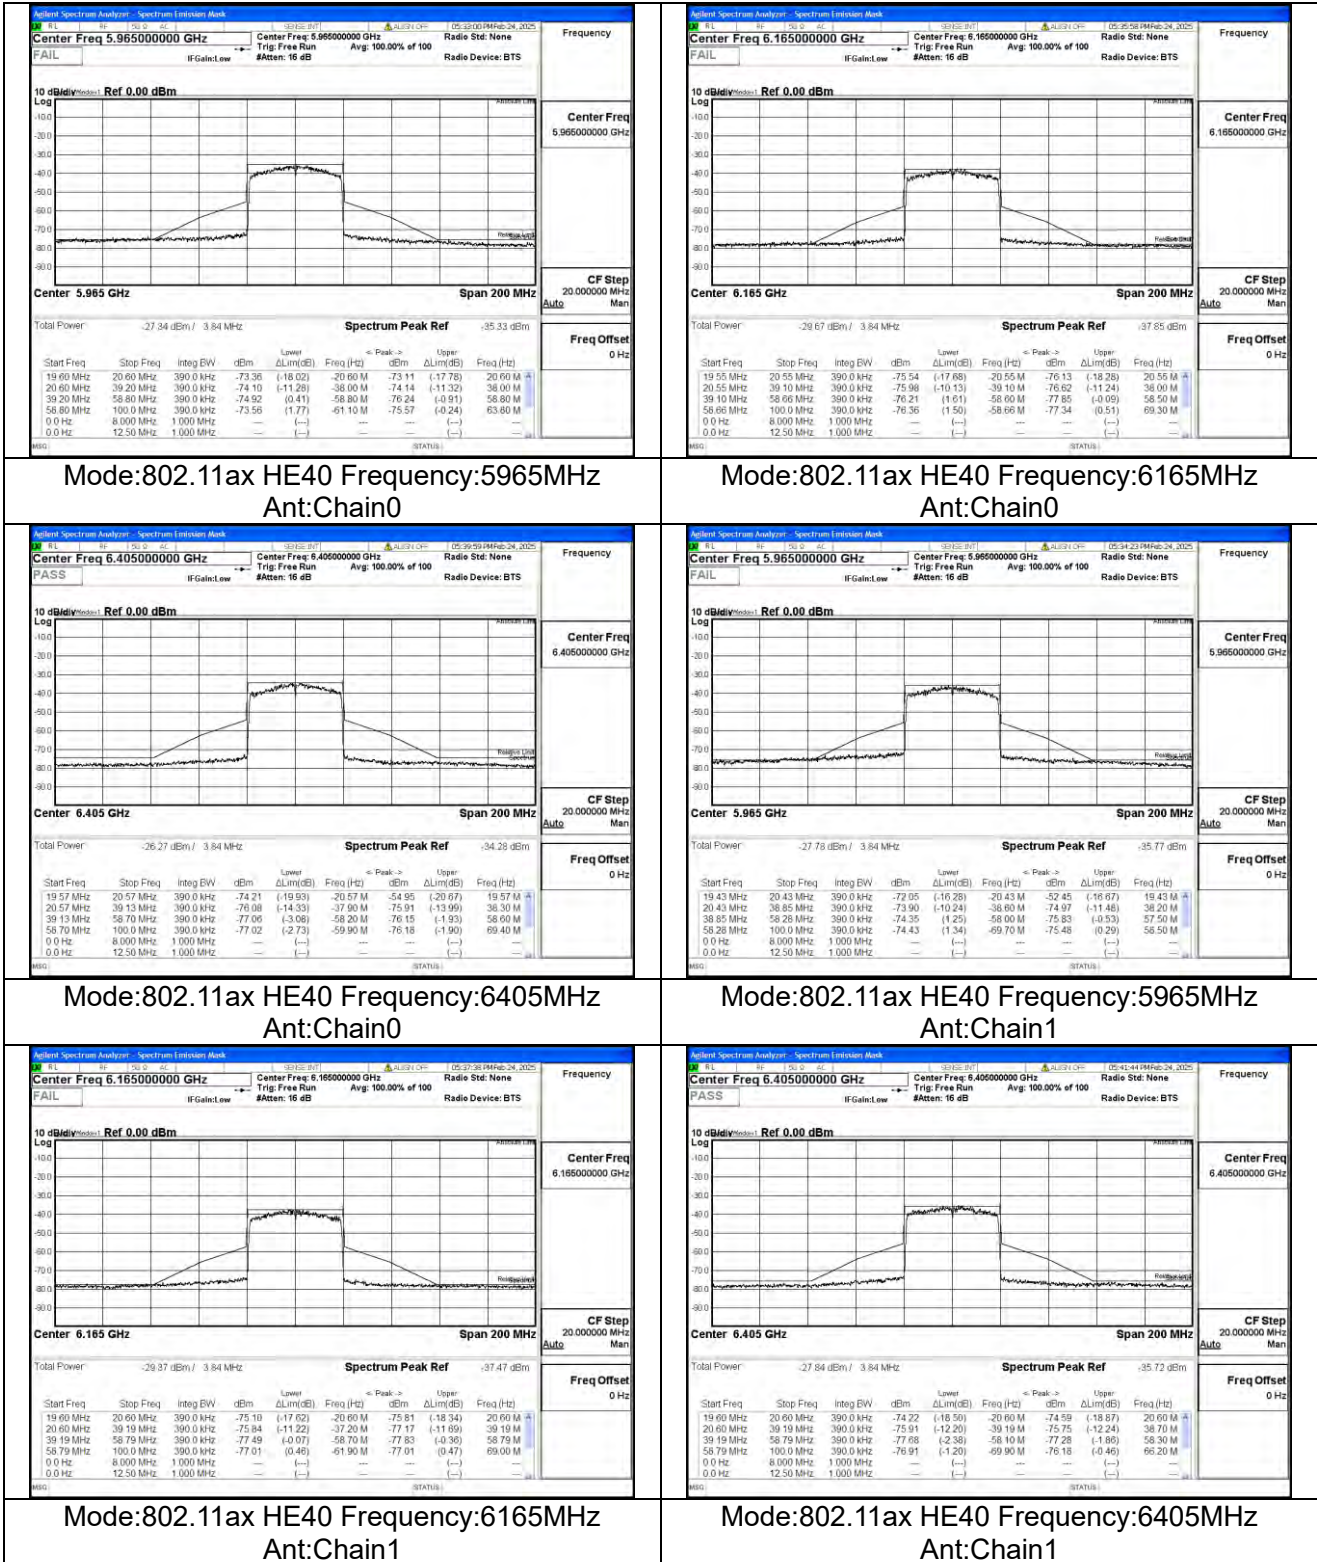

BUREAU VERITAS

Test Report No.: PSU-NQN2502260117RF04

Test Mode: 802.11ax HE40

Mode:802.11ax HE40 Frequency:5965MHz Ant:Chain0

Mode:802.11ax HE40 Frequency:6165MHz Ant:Chain0

Mode:802.11ax HE40 Frequency:6405MHz Ant:Chain0

Mode:802.11ax HE40 Frequency:5965MHz Ant:Chain1

Mode:802.11ax HE40 Frequency:6165MHz Ant:Chain1

Mode:802.11ax HE40 Frequency:6405MHz Ant:Chain1