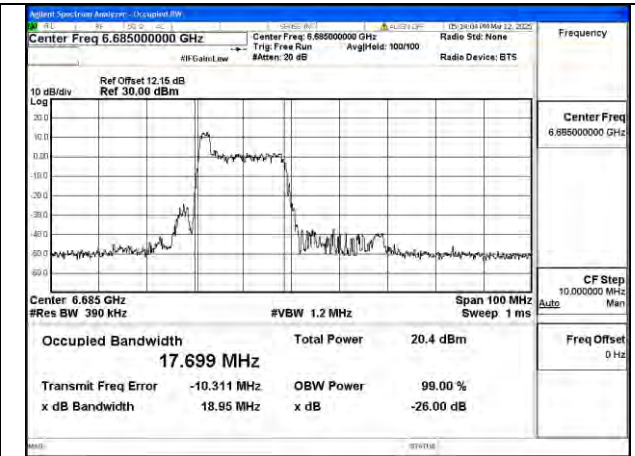

Mode:802.11ax HE20 26T Frequency:6695MHz Ant:Chain1

Mode:802.11ax HE20 26T Frequency:6875MHz Ant:Chain1

Test Mode: 802.11ax HE40 26T

BUREAU VERITAS

Test Report No.: PSU-NQN2502260117RF04

Mode:802.11ax HE40 26T Frequency:6565MHz Ant:Chain0