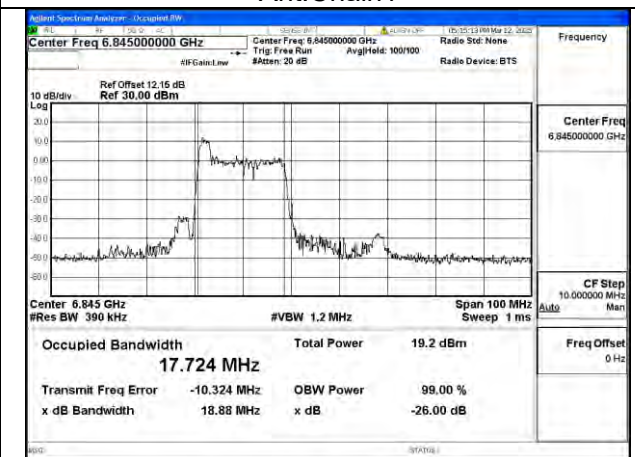

Mode:802.11ax HE40 26T Frequency:6685MHz Ant:Chain0

Mode:802.11ax HE40 26T Frequency:6845MHz Ant:Chain0

Mode:802.11ax HE40 26T Frequency:6565MHz Ant:Chain1

Mode:802.11ax HE40 26T Frequency:6685MHz Ant:Chain1