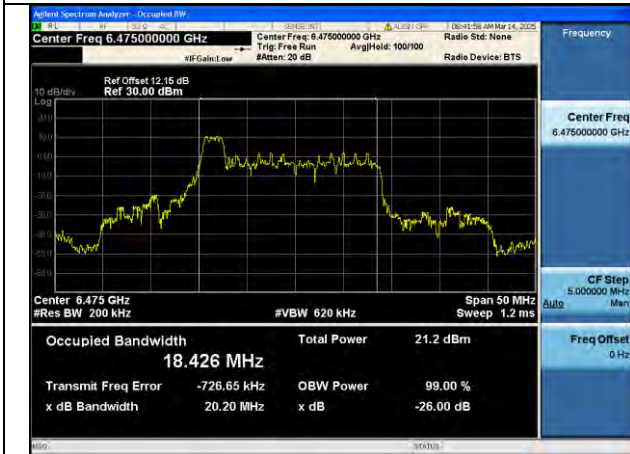

Mode:802.11ax HE20 26T Frequency:6475MHz Ant:Chain1