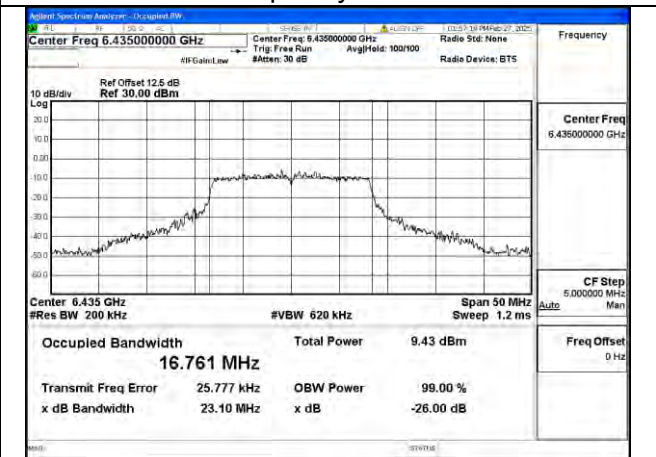

Mode:802.11a Frequency:6435MHz Ant:Chain1