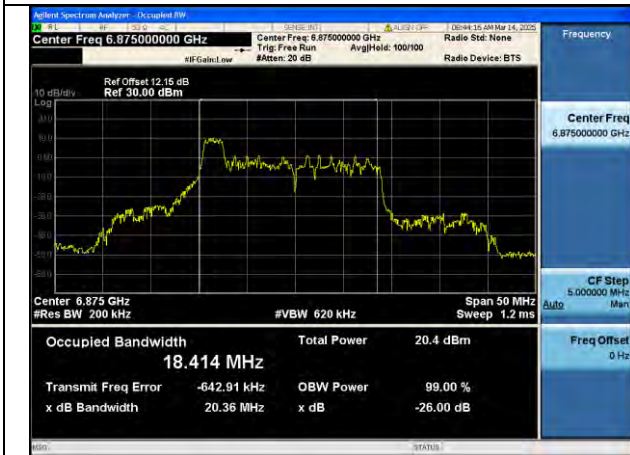

RU

Test Mode: 802.11ax HE20 26T

Mode:802.11ax HE20 26T Frequency:6535MHz Ant:Chain0

Mode:802.11ax HE20 26T Frequency:6695MHz Ant:Chain0

Mode:802.11ax HE20 26T Frequency:6875MHz Ant:Chain0

Mode:802.11ax HE20 26T Frequency:6535MHz Ant:Chain1