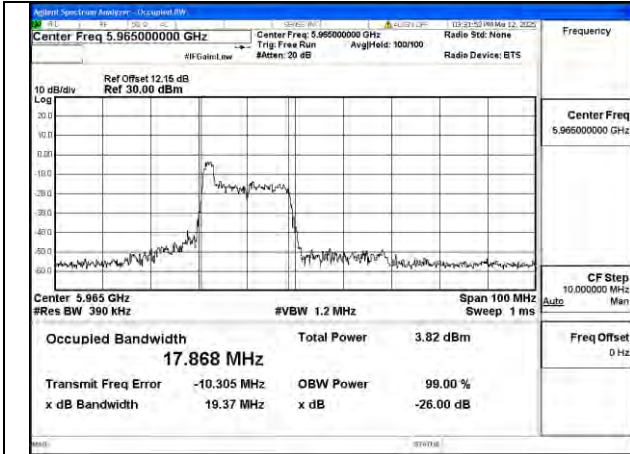

Mode:802.11ax HE20 26T Frequency:6175MHz Ant:Chain1

Mode:802.11ax HE20 26T Frequency:6415MHz Ant:Chain1

Test Mode: 802.11ax HE40

BUREAU VERITAS

Test Report No.: PSU-NQN2502260117RF04

Mode:802.11ax HE40 26T Frequency:5965MHz Ant:Chain0