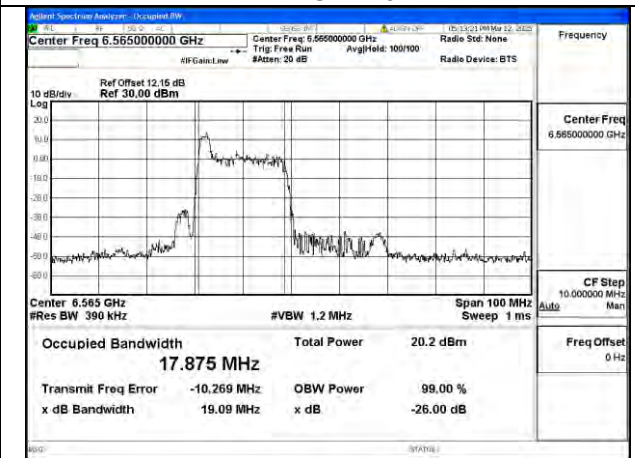

Mode:802.11ax HE40 26T Frequency:6565MHz Ant:Chain1