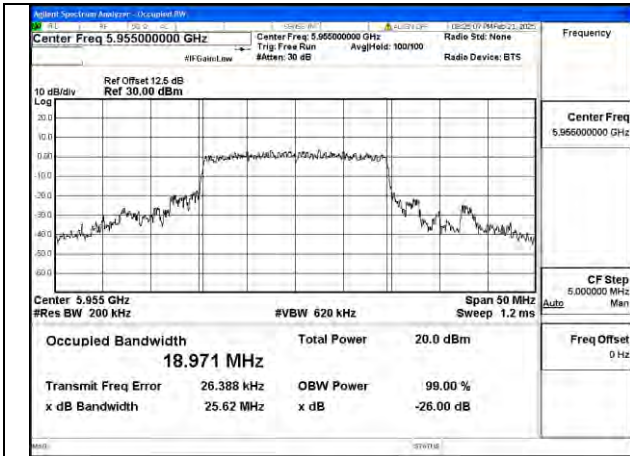

Mode:802.11a Frequency:6175MHz Ant:Chain1

Mode:802.11a Frequency:6415MHz Ant:Chain1

BUREAU VERITAS

Test Report No.: PSU-NQN2502260117RF04

Mode:802.11ax HE20 Frequency:5955MHz Ant:Chain0

Mode:802.11ax HE20 Frequency:6175MHz Ant:Chain0