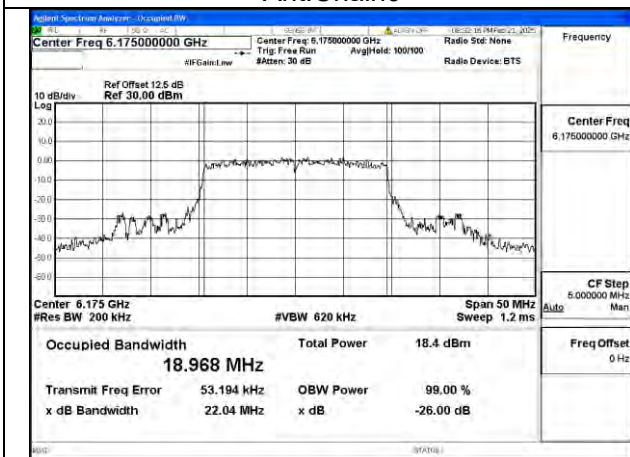

Mode:802.11ax HE20 Frequency:6175MHz Ant:Chain1