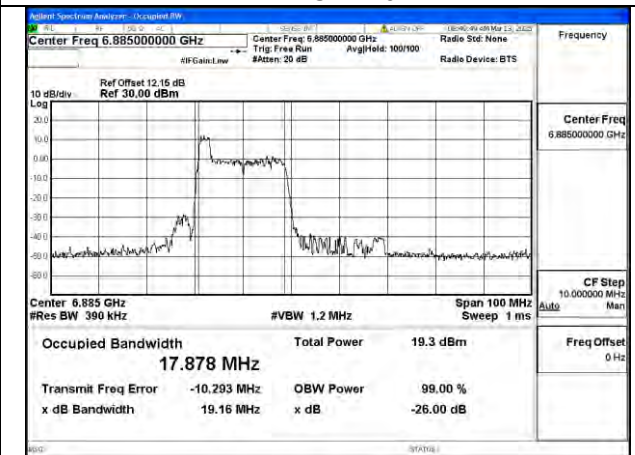

Mode:802.11ax HE40 26T Frequency:6885MHz Ant:Chain1