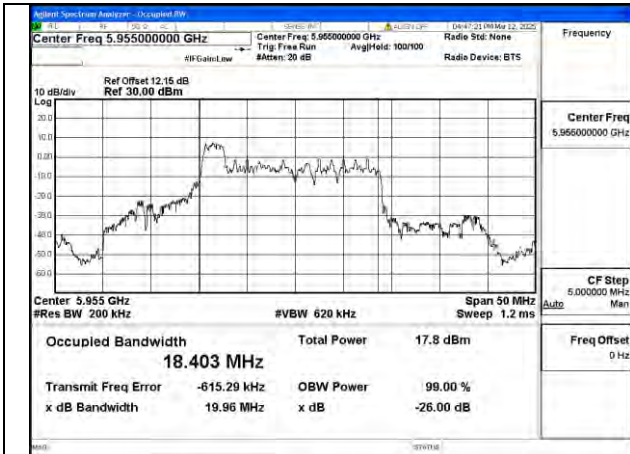

Test Mode: 802.11ax HE20 26T

Mode:802.11ax HE20 26T Frequency:5955MHz Ant:Chain0

Mode:802.11ax HE20 26T Frequency:6175MHz Ant:Chain0

Mode:802.11ax HE20 26T Frequency:6415MHz Ant:Chain0

Mode:802.11ax HE20 26T Frequency:5955MHz Ant:Chain1