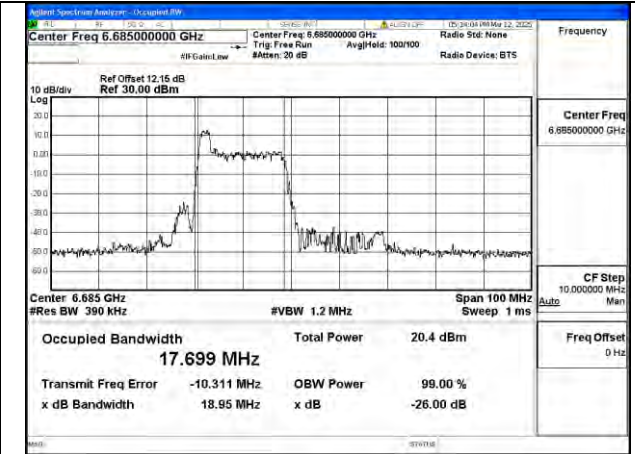

BUREAU VERITAS

Test Report No.: PSU-NQN2502260117RF04

Mode:802.11ax HE40 26T Frequency:6565MHz
Ant:Chain0

Mode:802.11ax HE40 26T Frequency:6685MHz
Ant:Chain0

Mode:802.11ax HE40 26T Frequency:6845MHz
Ant:Chain0