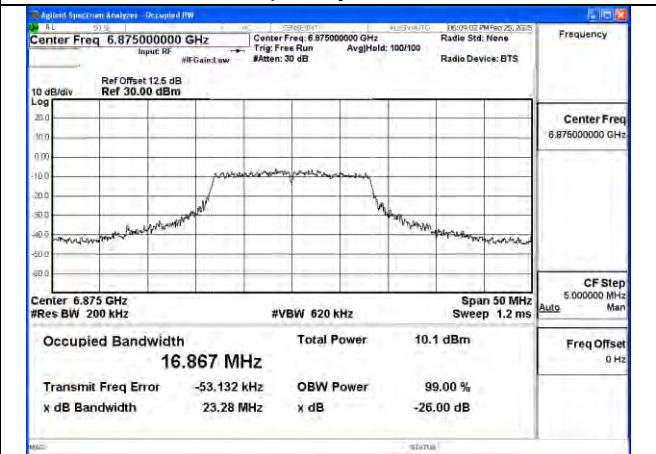

Mode:802.11a Frequency:6535MHz Ant:Chain1

Mode:802.11a Frequency:6695MHz Ant:Chain1

Mode:802.11a Frequency:6875MHz Ant:Chain1

BUREAU VERITAS

Test Report No.: PSU-NQN2502260117RF04

Mode:802.11ax HE20 Frequency:6535MHz
Ant:Chain0