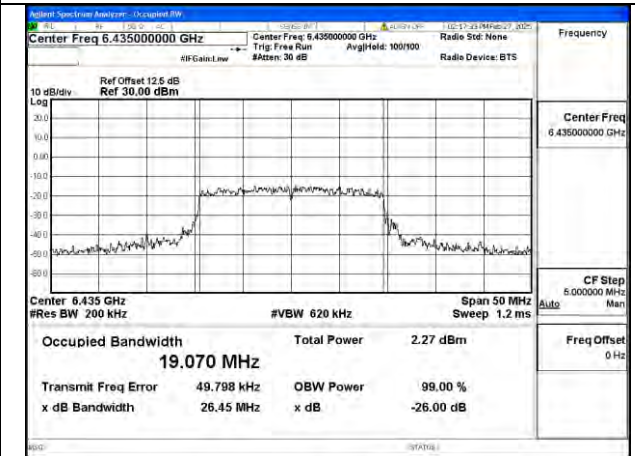

Mode:802.11a Frequency:6515MHz Ant:Chain1

BUREAU VERITAS

Test Report No.: PSU-NQN2502260117RF04

Mode:802.11ax HE20 Frequency:6435MHz
Ant:Chain0

Mode:802.11ax HE20 Frequency:6475MHz
Ant:Chain0

Mode:802.11ax HE20 Frequency:6515MHz
Ant:Chain0