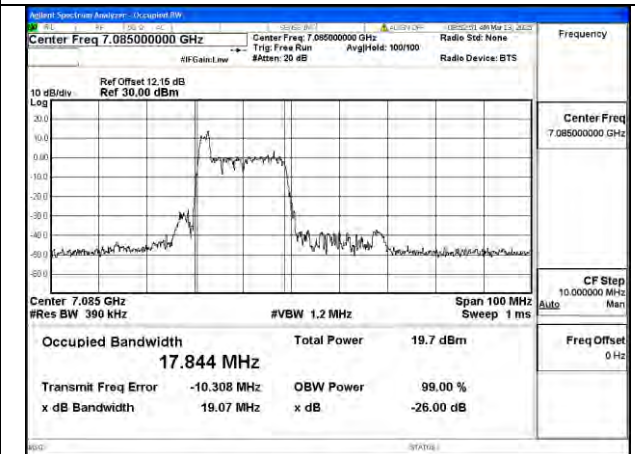

Mode:802.11ax HE40 26T Frequency:7085MHz Ant:Chain0

Mode:802.11ax HE40 26T Frequency:6885MHz Ant:Chain1

Mode:802.11ax HE40 26T Frequency:6965MHz Ant:Chain1

Mode:802.11ax HE40 26T Frequency:7085MHz Ant:Chain1