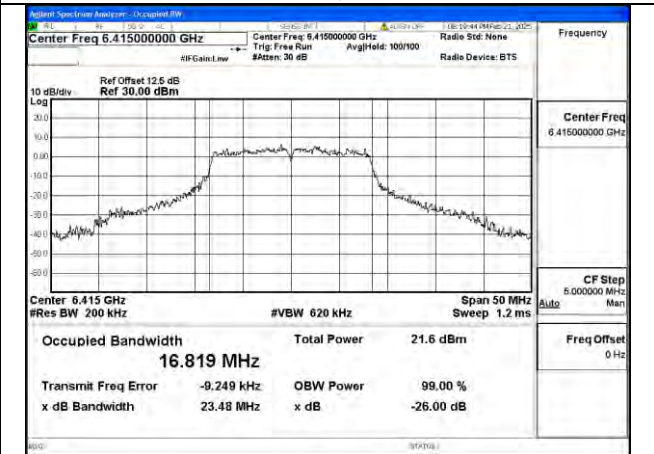

Mode:802.11a Frequency:6415MHz Ant:Chain1