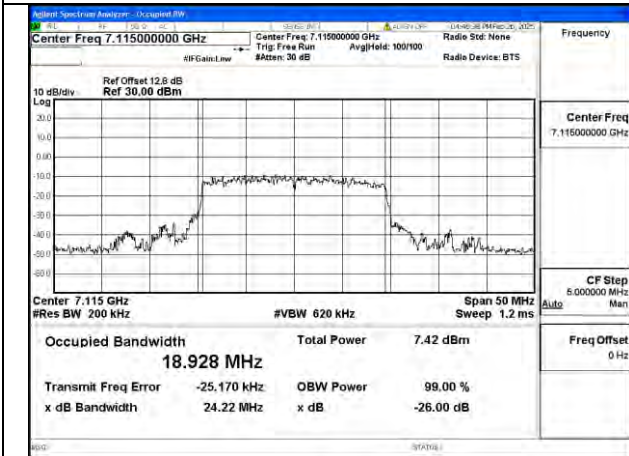

BUREAU VERITAS

Test Report No.: PSU-NQN2502260117RF04

Mode:802.11ax HE20 Frequency:6895MHz Ant:Chain0

Mode:802.11ax HE20 Frequency:6995MHz Ant:Chain0

Mode:802.11ax HE20 Frequency:7115MHz Ant:Chain0

Mode:802.11ax HE20 Frequency:6895MHz Ant:Chain1