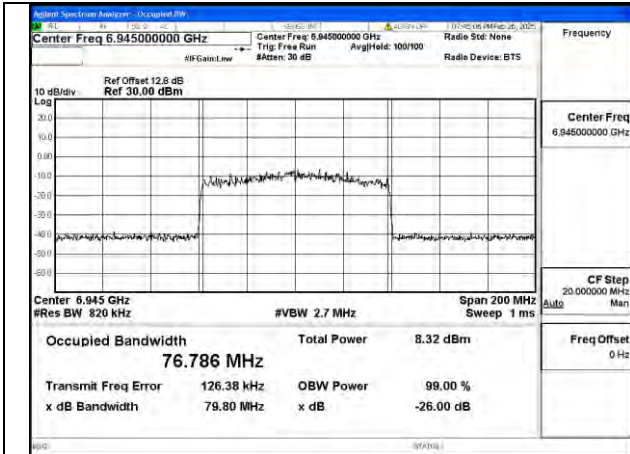

BUREAU VERITAS

Test Report No.: PSU-NQN2502260117RF04

Test Mode: 802.11ax HE80

Mode:802.11ax HE80 Frequency:6945MHz
Ant:Chain0