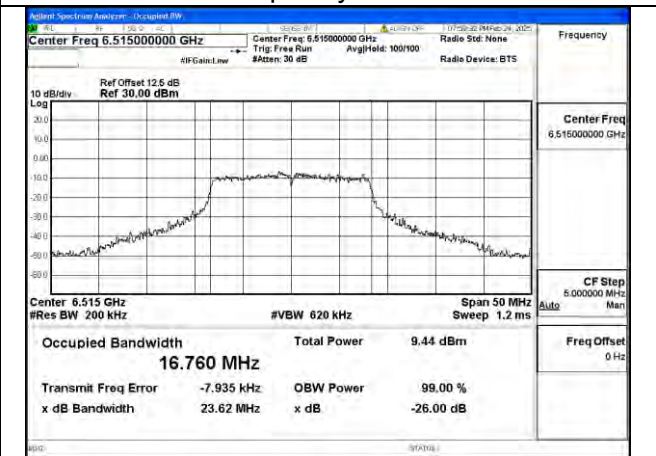

Mode:802.11a Frequency:6515MHz Ant:Chain1