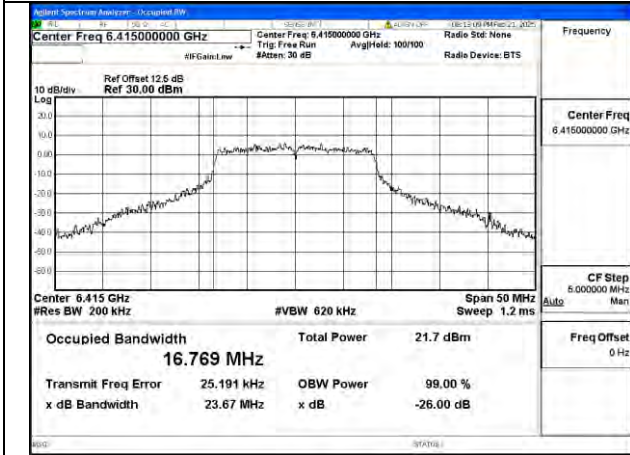

TEST GRAPHS

U-NII-5

Test Mode: 802.11a

Mode:802.11a Frequency:5955MHz Ant:Chain0

Mode:802.11a Frequency:6175MHz Ant:Chain0

Mode:802.11a Frequency:6415MHz Ant:Chain0

Mode:802.11a Frequency:5955MHz Ant:Chain1