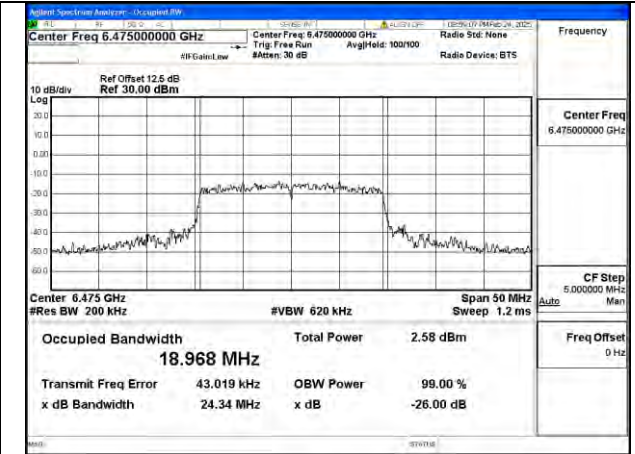

Mode:802.11a Frequency:6515MHz Ant:Chain1

BUREAU VERITAS

Test Report No.: PSU-NQN2502260117RF04

Mode:802.11ax HE20 Frequency:6435MHz
Ant:Chain0

Mode:802.11ax HE20 Frequency:6475MHz
Ant:Chain0

Mode:802.11ax HE20 Frequency:6515MHz
Ant:Chain0