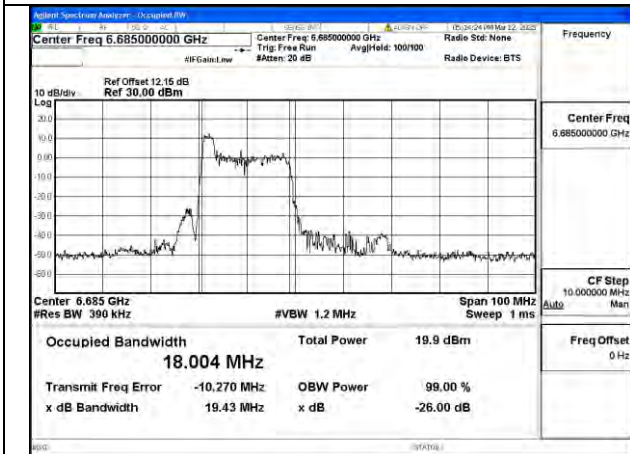

Mode:802.11ax HE40 26T Frequency:6685MHz
Ant:Chain1