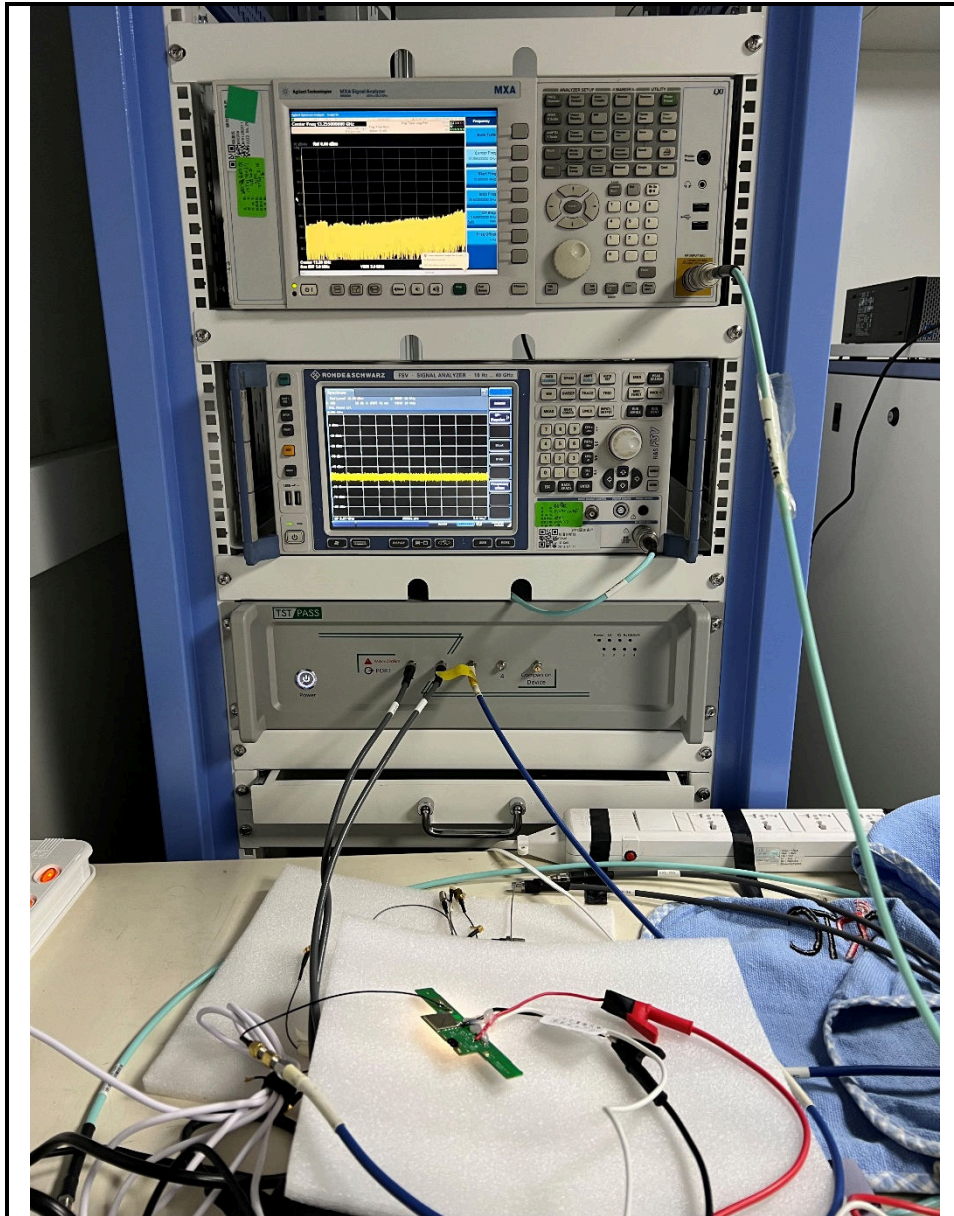

**BUREAU
VERITAS**

Reference No.: PSU-NQN2504020214RF04

FCC ID: 2AJVQ-MWH552B

SET-UP FOR FCC 15.247/ FCC 15.407

Conducted test

**BUREAU
VERITAS**

Reference No.: PSU-NQN2504020214RF04

FCC ID: 2AJVQ-MWH552B

Radiated emission test: Frequency Range < 9KHz- 30MHz >

Radiated emission test: Frequency Range < 30MHz ~1GHz >

Radiated emission test: Frequency Range < Above 1GHz >