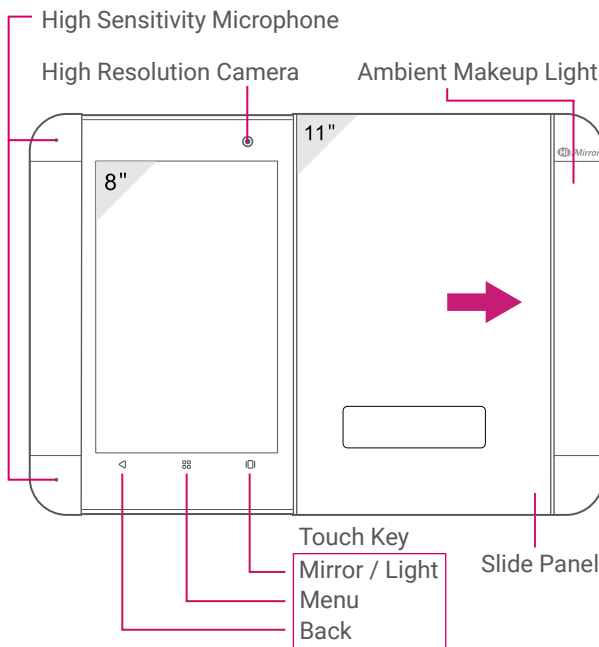

## PACKAGE CONTENTS

HiMirror Slide

Power Adapter

Quick Start Guide

Warranty Card

## OVERVIEW

Safety Lock

\*11" mirror size with 8" TFT LCD touch panel

Touch Key	Function
	Back to previous page
	Bring up the menu
	Switch between Mirror mode and ambient makeup light

### Note:

1. Children under the age of 13 are not permitted to create a HiMirror account.
2. Make sure HiMirror Slide is placed on a flat and even surface.

## GETTING STARTED

1. Connect HiMirror Slide to a power outlet using the power adapter.\*
2. Push the power button to turn on HiMirror Slide.
3. Slide the panel to the right to open and use HiMirror Slide.
4. Follow the on-screen instructions to complete setup.