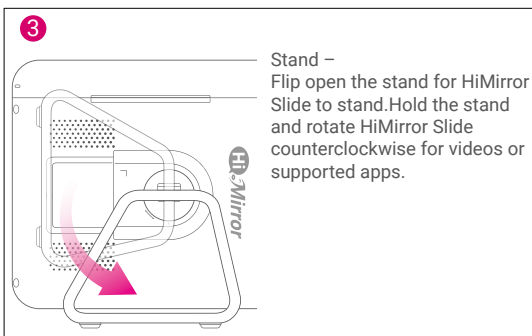

## OVERVIEW

Safety Lock

\*11" mirror size with 8" TFT LCD touch panel

Touch Key	Function
	Back to previous page
	Bring up the menu
	Switch between Mirror mode and ambient makeup light

### Note:

1. Children under the age of 13 are not permitted to create a HiMirror account.
2. Make sure HiMirror Slide is placed on a flat and even surface.

## GETTING STARTED

1. Connect HiMirror Slide to a power outlet using the power adapter.\*
2. Push the power button to turn on HiMirror Slide.
3. Slide the panel to the right to open and use HiMirror Slide.
4. Follow the on-screen instructions to complete setup.