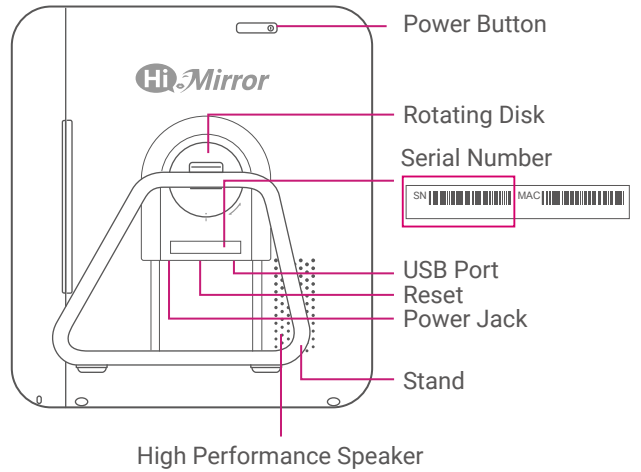

## PACKAGE CONTENTS

HiMirror Slide

Power Adapter

Quick Start Guide

Warranty Card

## OVERVIEW

Safety Lock

\*11" mirror size with 8" TFT LCD touch panel

Touch Key	Function
	Back to previous page
	Bring up the menu
	Switch between Mirror mode and ambient makeup light

## GETTING STARTED

1. Connect HiMirror Slide to a power outlet using the power adapter.\*
2. Push the power button to turn on HiMirror Slide.
3. Slide the panel to the right to open and use HiMirror Slide.
4. Follow the on-screen instructions to complete setup.