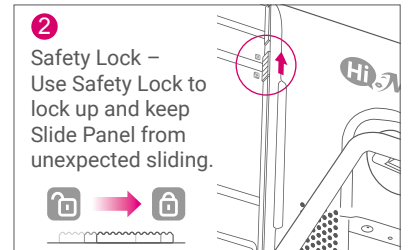

## OVERVIEW

Safety Lock

\*11" mirror size with 8" TFT LCD touch panel

Touch Key	Function
	Back to previous page
	Bring up the menu
	Switch between Mirror mode and ambient makeup light