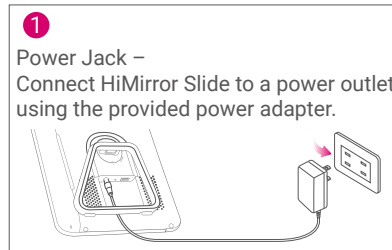

## OVERVIEW

Safety Lock

\*11" mirror size with 8" TFT LCD touch panel

Touch Key	Function
	Back to previous page
	Bring up the menu
	Switch between Mirror mode and ambient makeup light