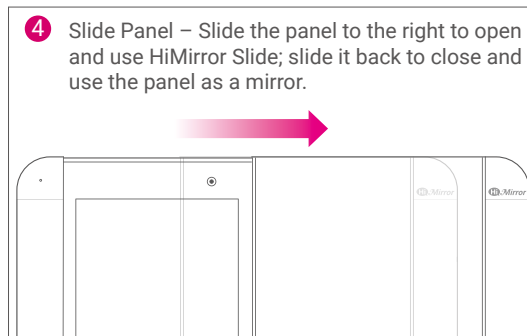

## OVERVIEW

Safety Lock

\*11" mirror size with 8" TFT LCD touch panel

Touch Key	Function
	Back to previous page
	Bring up the menu
	Switch between Mirror mode and ambient makeup light