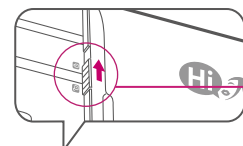

## OVERVIEW

Safety Lock

\*11" mirror size with 8" TFT LCD touch panel

Touch Key	Function
	Back to previous page
	Bring up the menu
	Switch between Mirror mode and ambient makeup light