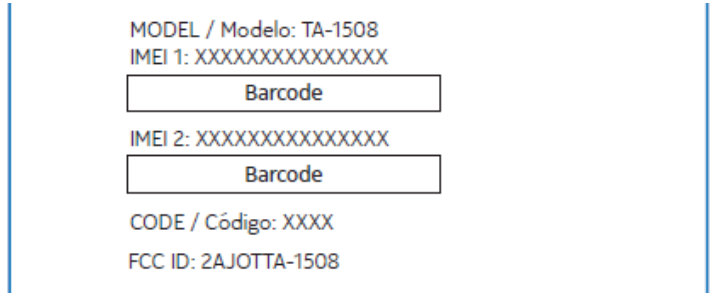

## 2AJOTTA-1508 Type Label Location

The device has a type label under back cover:

This device also has an electronic label for certification information. To access it, select **Settings > System > Certification**.