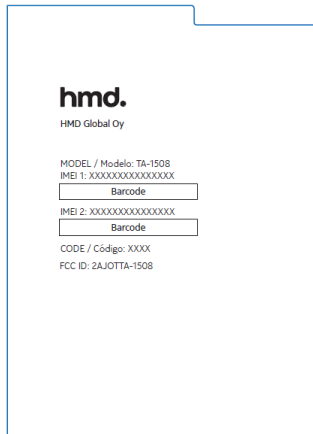

## 2AJOTTA-1508 Type Label Location

The device has a type label under back cover:

This device also has an electronic label for certification information. To access it, select **Settings > System > Certification**.