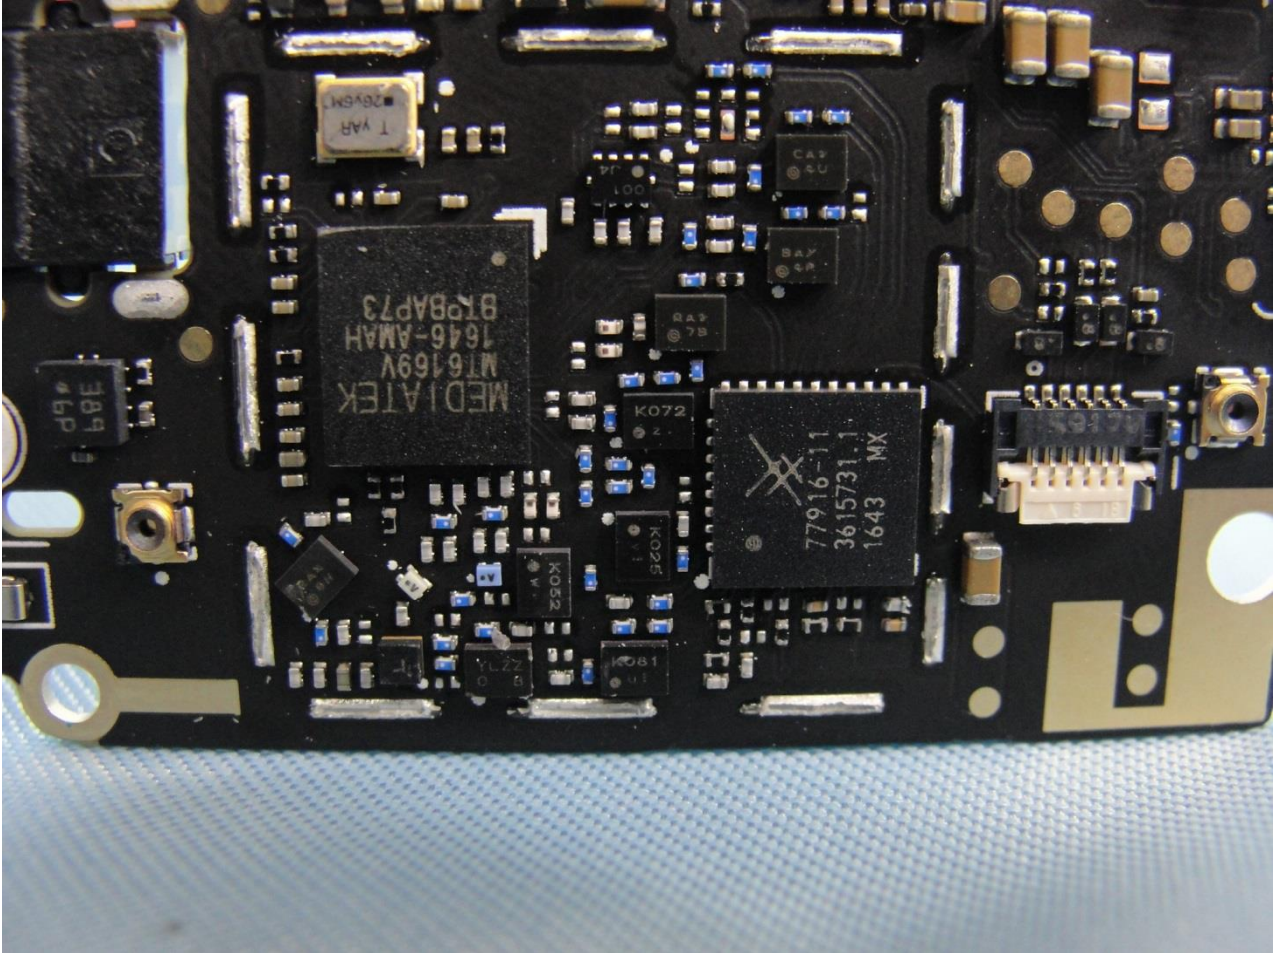

Brand Name: NOKIA / Model Name: TA-1032