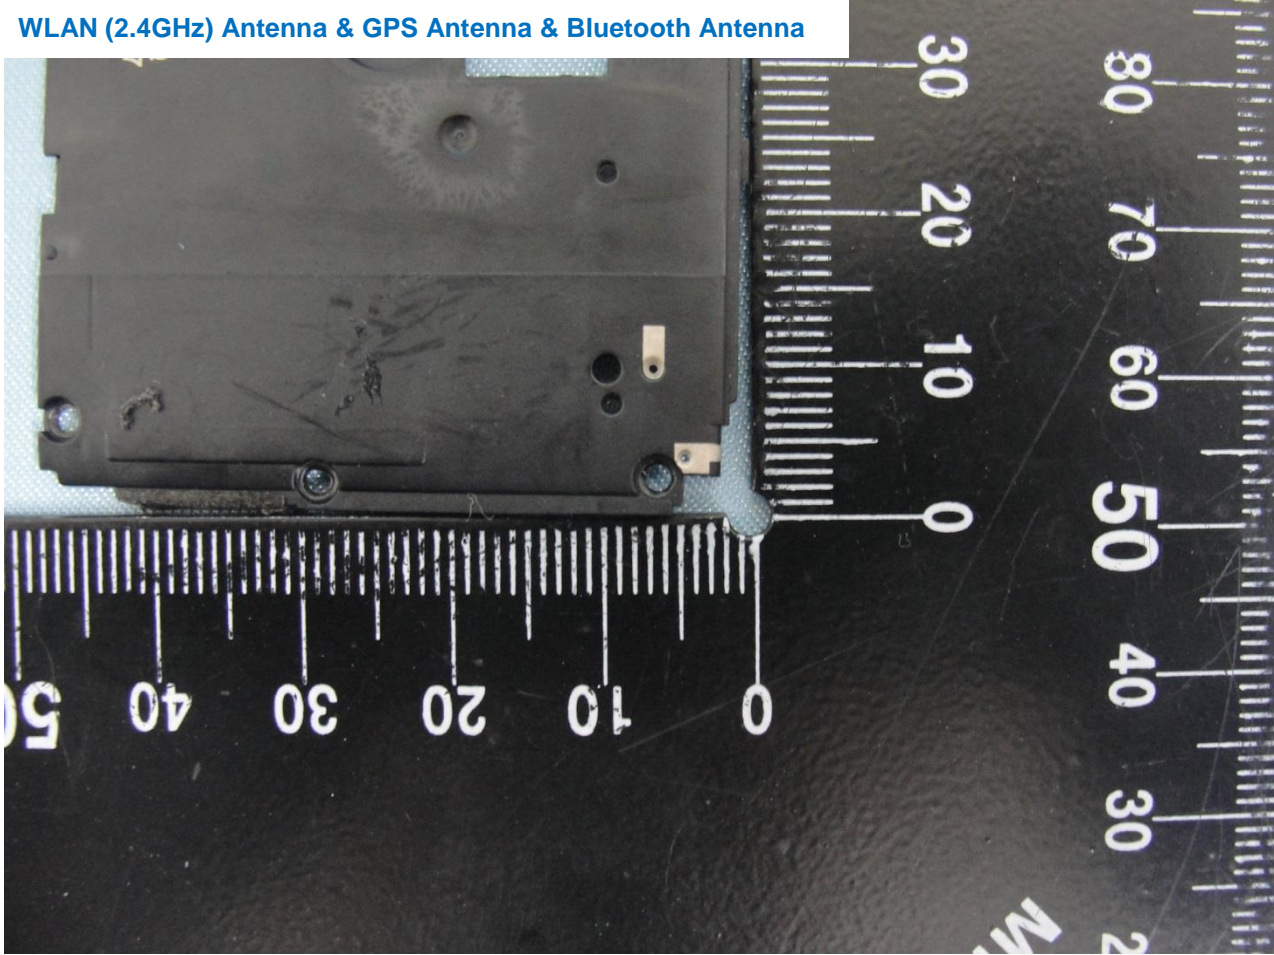

Brand Name: NOKIA / Model Name: TA-1032

WLAN (2.4GHz) Antenna & GPS Antenna & Bluetooth Antenna