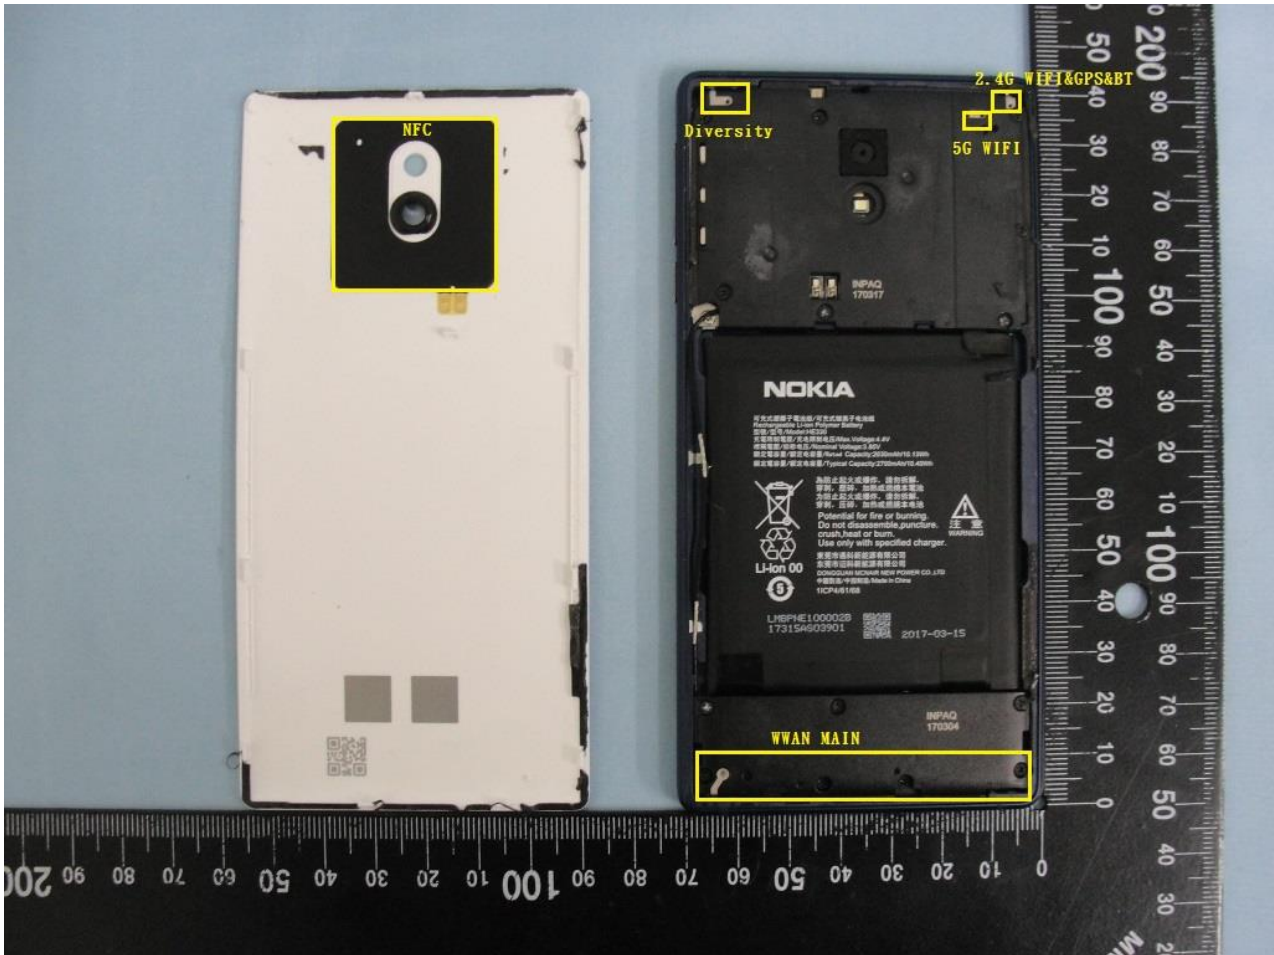

3. Internal Photograph of EUT

Brand Name: NOKIA / Model Name: TA-1032