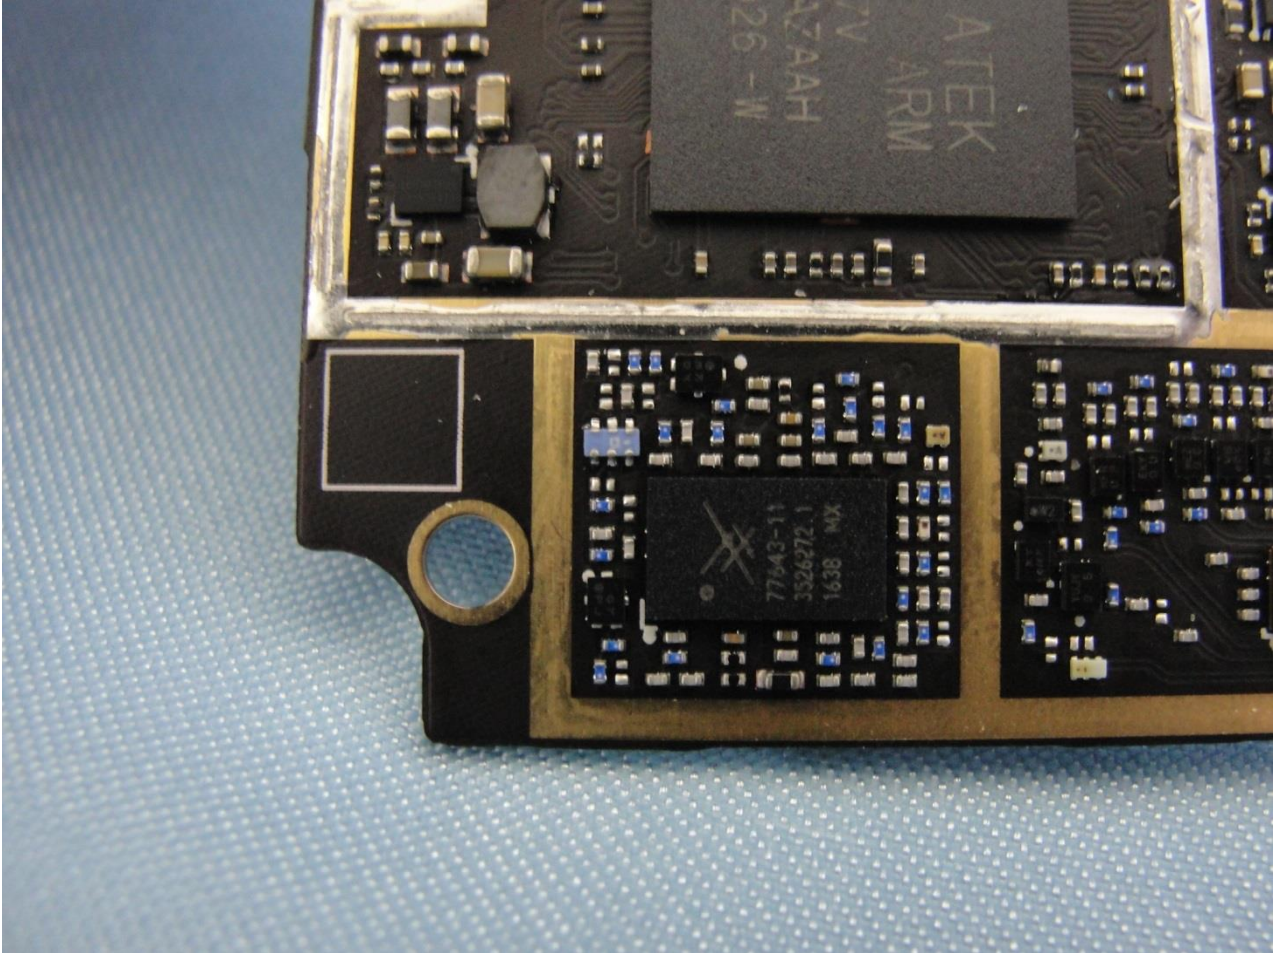

Brand Name: NOKIA / Model Name: TA-1032