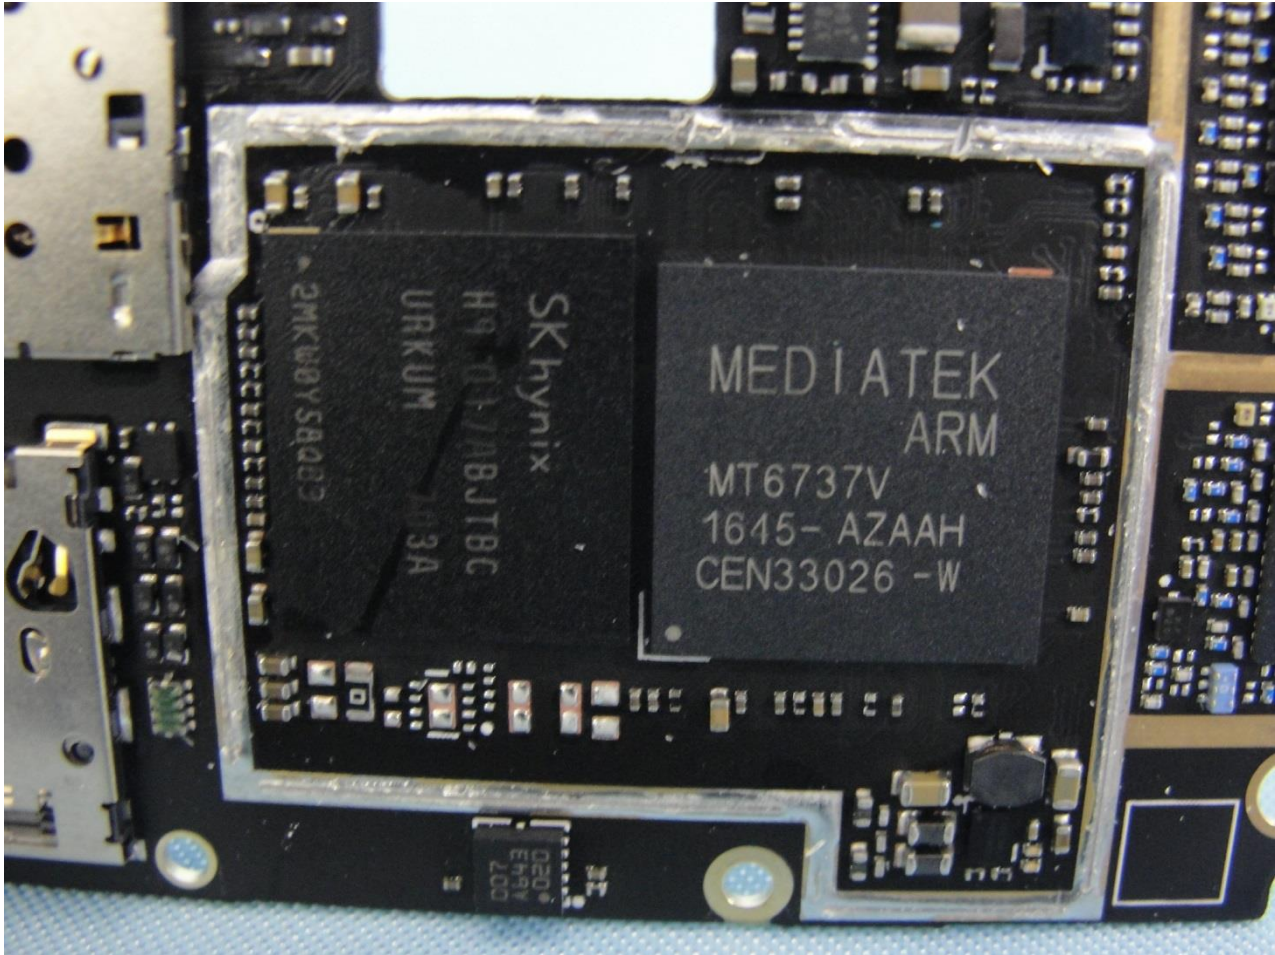

Brand Name: NOKIA / Model Name: TA-1032