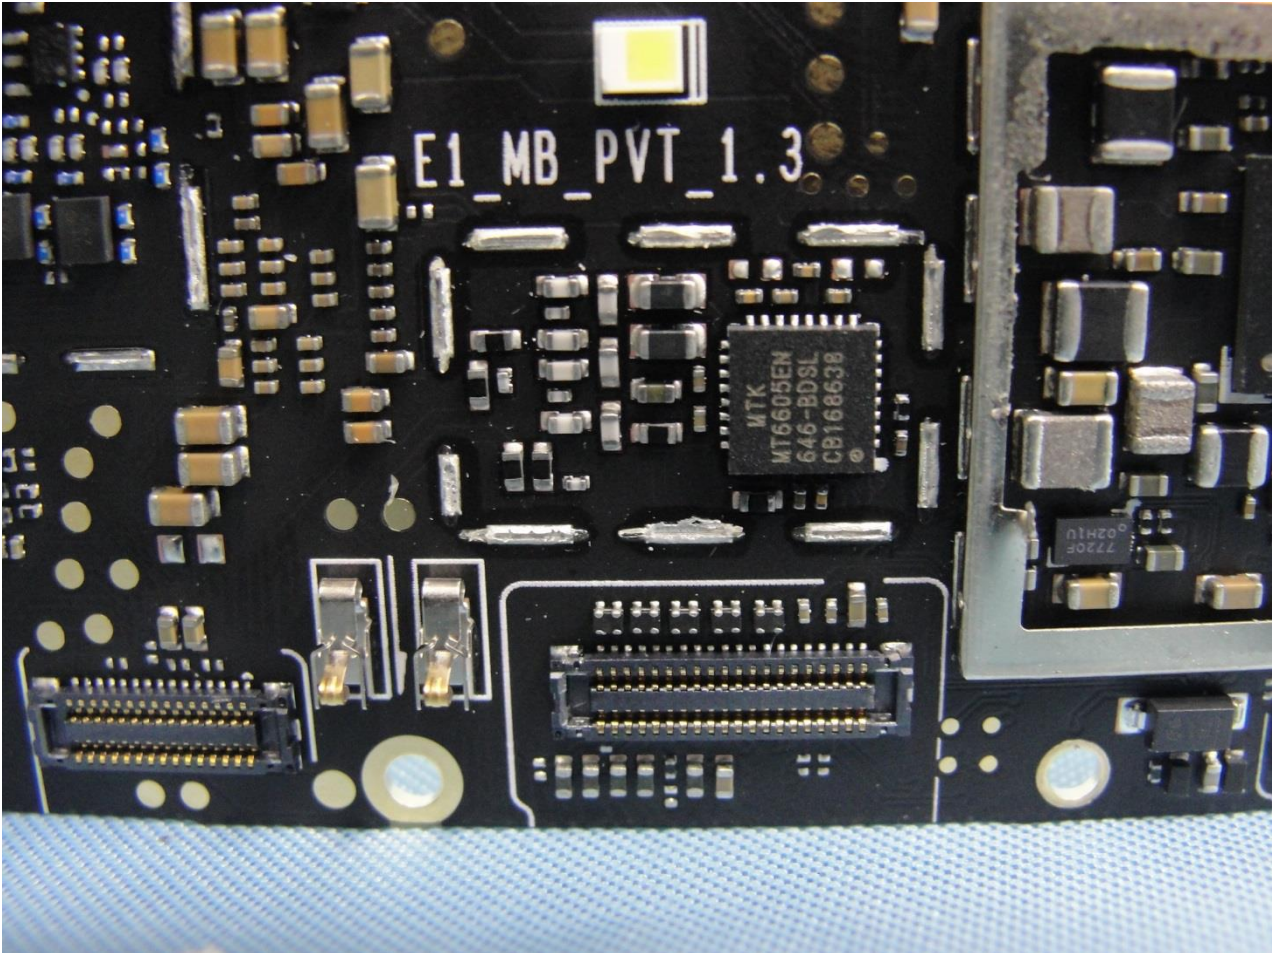

Brand Name: NOKIA / Model Name: TA-1032