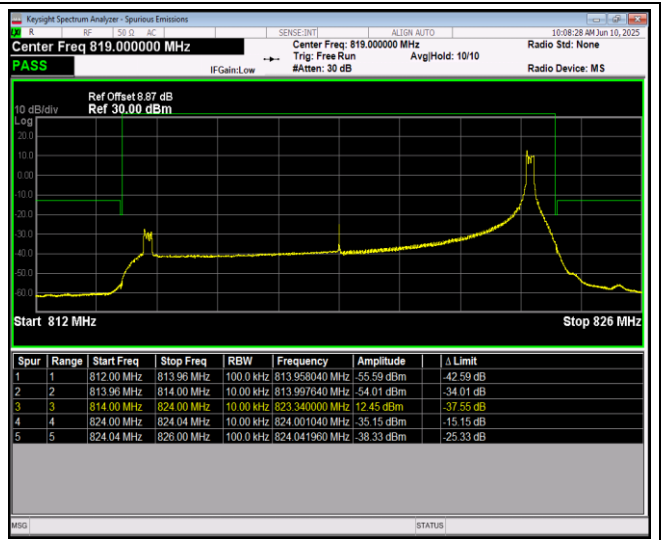

Band26-10MHz-64QAM-26740-1RB#49

Band26-15MHz-QPSK-26865-1RB#0