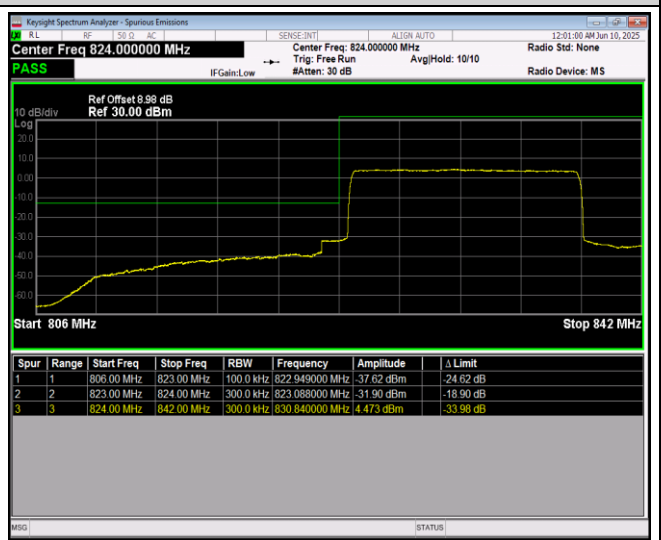

Band26-10MHz-64QAM-26740-1RB#0

Band26-10MHz-64QAM-26740-1RB#49

Band26-10MHz-64QAM-26740-50RB#0

Band26-15MHz-QPSK-26865-1RB#0

Band26-15MHz-QPSK-26865-1RB#74

Band26-15MHz-QPSK-26865-75RB#0

Band26-15MHz-QPSK-26965-1RB#0