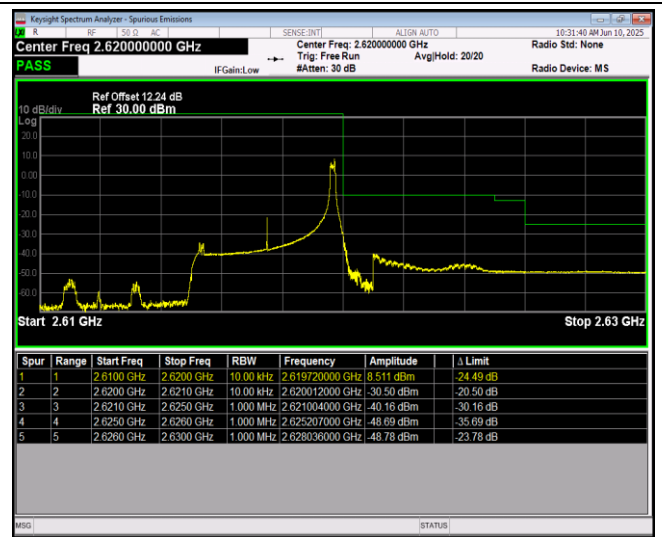

Band38-5MHz-64QAM-37775-25RB#0

Band38-5MHz-64QAM-38225-1RB#0

Band38-5MHz-64QAM-38225-1RB#24

Band38-5MHz-64QAM-38225-25RB#0

Band38-20MHz-QPSK-37850-1RB#0

Band38-20MHz-QPSK-37850-1RB#99

Band38-20MHz-QPSK-37850-100RB#0