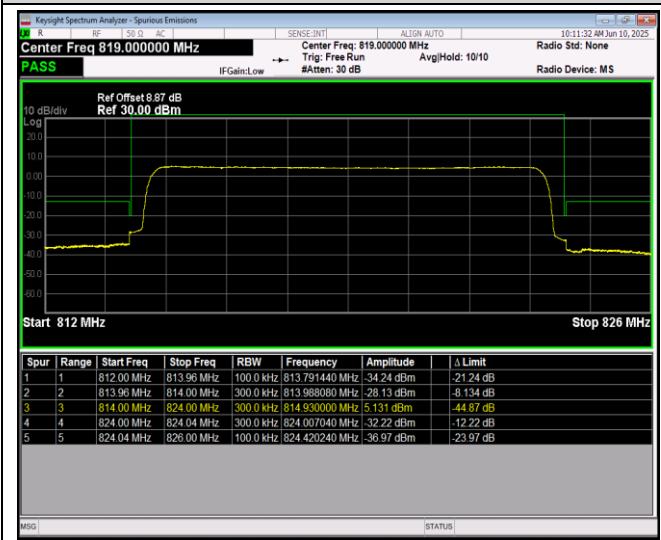

Band26-10MHz-64QAM-26740-1RB#0

Band26-10MHz-64QAM-26740-1RB#49

Band26-10MHz-64QAM-26740-50RB#0

Band26-15MHz-QPSK-26865-1RB#0

Band26-15MHz-QPSK-26865-1RB#74

Band26-15MHz-QPSK-26865-75RB#0

Band26-15MHz-QPSK-26965-1RB#0