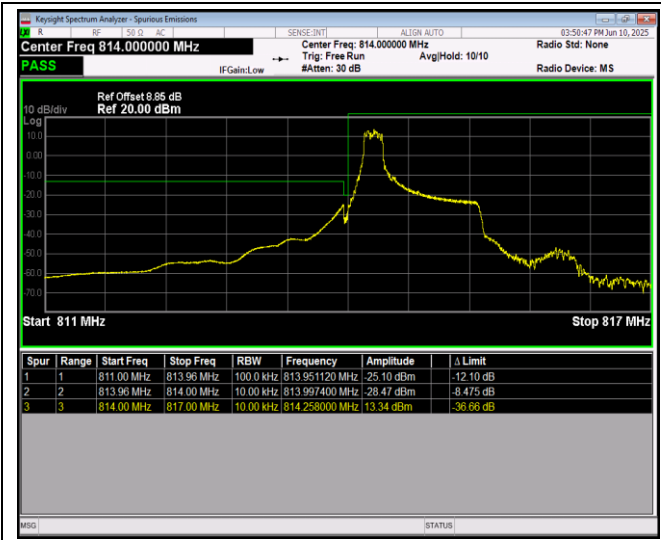

Band26-1.4MHz-16QAM-27033-1RB#0

Band26-1.4MHz-16QAM-27033-1RB#5

Band26-1.4MHz-16QAM-27033-6RB#0

Band26-1.4MHz-64QAM-26697-1RB#0

Band26-1.4MHz-64QAM-26697-1RB#5

Band26-1.4MHz-64QAM-26697-6RB#0

Band26-1.4MHz-64QAM-26783-1RB#0