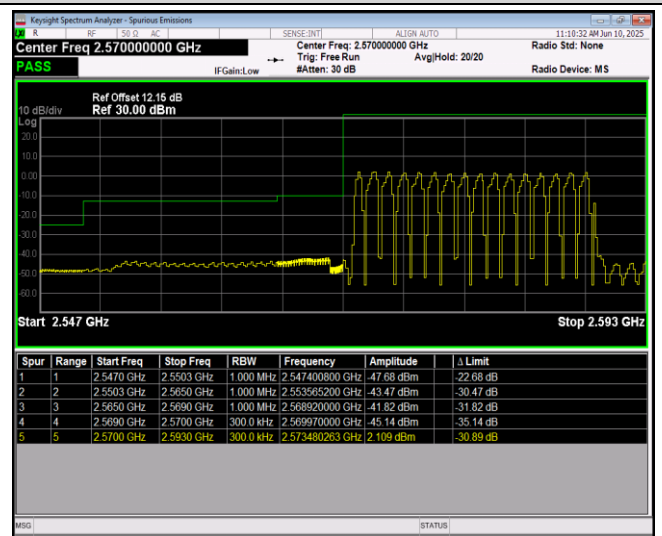

Band38-20MHz-QPSK-37850-100RB#0

Band38-20MHz-QPSK-38150-1RB#99