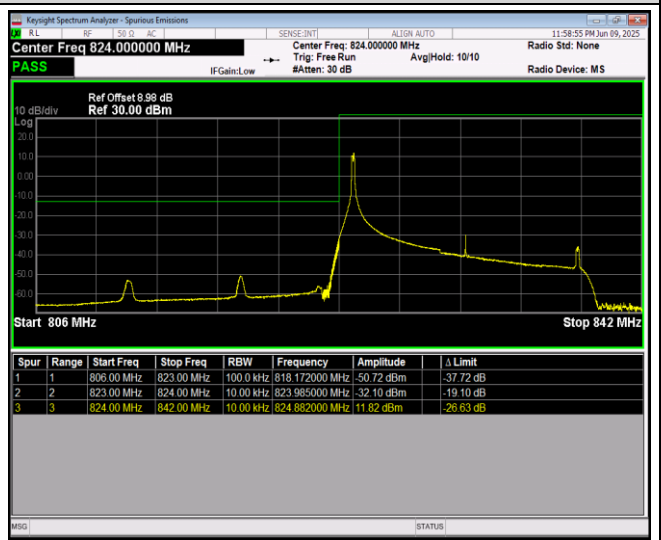

Band26-10MHz-64QAM-26740-1RB#0

Band26-10MHz-64QAM-26740-1RB#49

Band26-10MHz-64QAM-26740-50RB#0

Band26-15MHz-QPSK-26865-1RB#0

Band26-15MHz-QPSK-26865-1RB#74

Band26-15MHz-QPSK-26865-75RB#0

Band26-15MHz-QPSK-26965-1RB#0