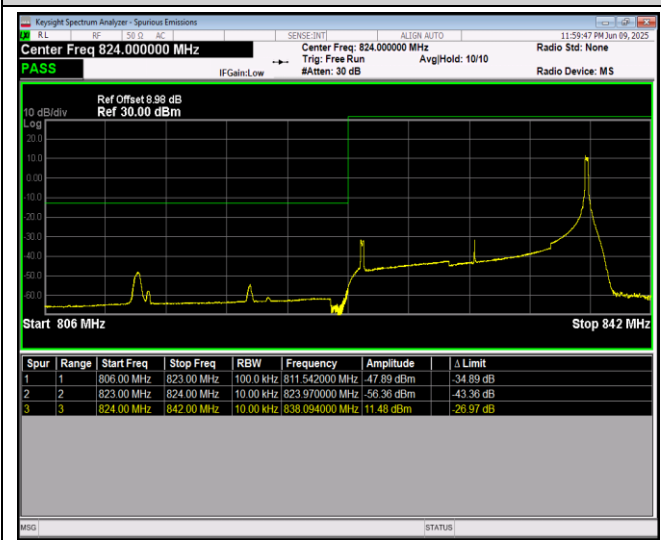

Band26-10MHz-64QAM-26740-1RB#0

Band26-10MHz-64QAM-26740-1RB#49

Band26-10MHz-64QAM-26740-50RB#0

Band26-15MHz-QPSK-26865-1RB#0

Band26-15MHz-QPSK-26865-1RB#74

Band26-15MHz-QPSK-26865-75RB#0

Band26-15MHz-QPSK-26965-1RB#0