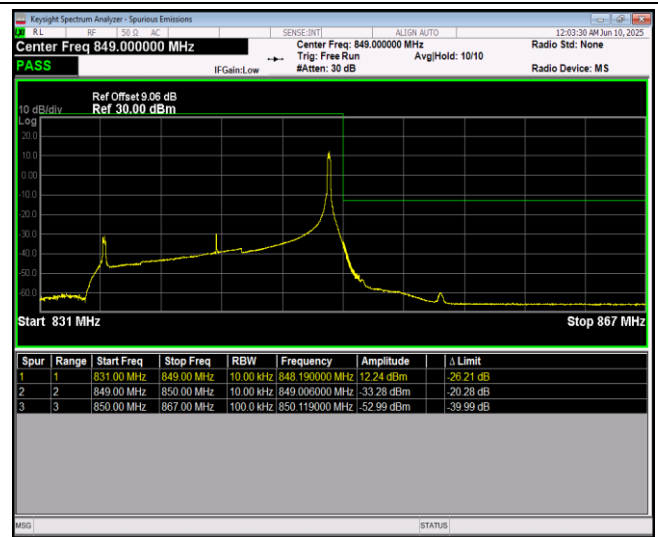

Band26-15MHz-QPSK-26965-1RB#74

Band26-15MHz-16QAM-26865-1RB#0