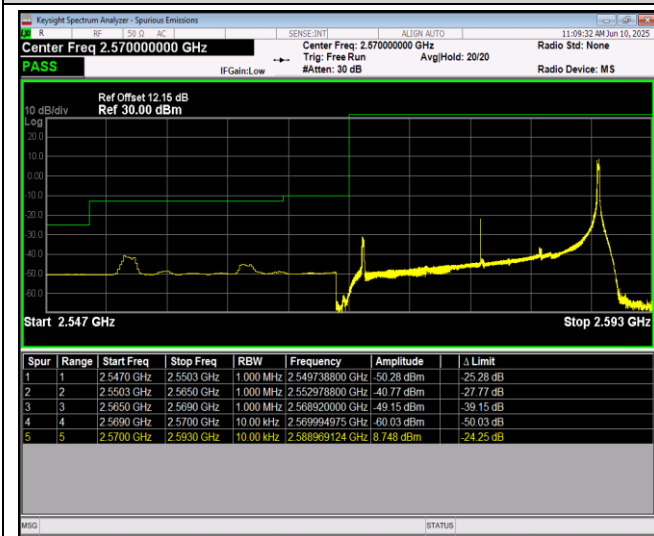

Band38-5MHz-64QAM-37775-25RB#0

Band38-5MHz-64QAM-38225-1RB#0

Band38-5MHz-64QAM-38225-1RB#24

Band38-5MHz-64QAM-38225-25RB#0

Band38-20MHz-QPSK-37850-1RB#0

Band38-20MHz-QPSK-37850-1RB#99

Band38-20MHz-QPSK-37850-100RB#0