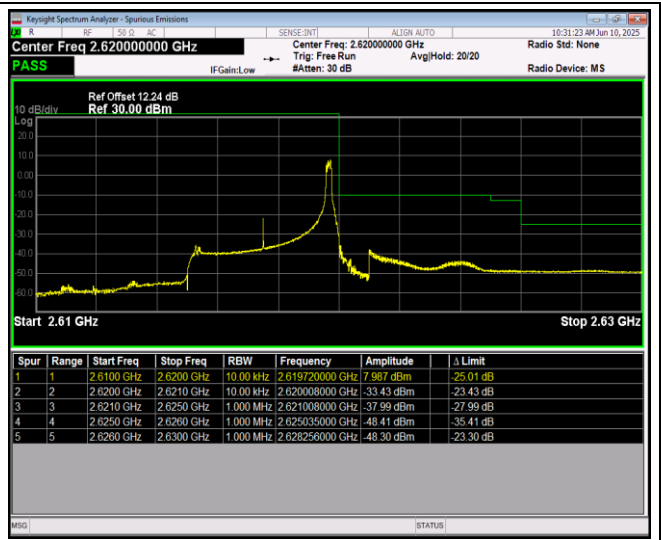

Band38-5MHz-16QAM-37775-1RB#24

Band38-5MHz-16QAM-37775-25RB#0

Band38-5MHz-16QAM-38225-1RB#0

Band38-5MHz-16QAM-38225-1RB#24

Band38-5MHz-16QAM-38225-25RB#0

Band38-5MHz-64QAM-37775-1RB#0

Band38-5MHz-64QAM-37775-1RB#24