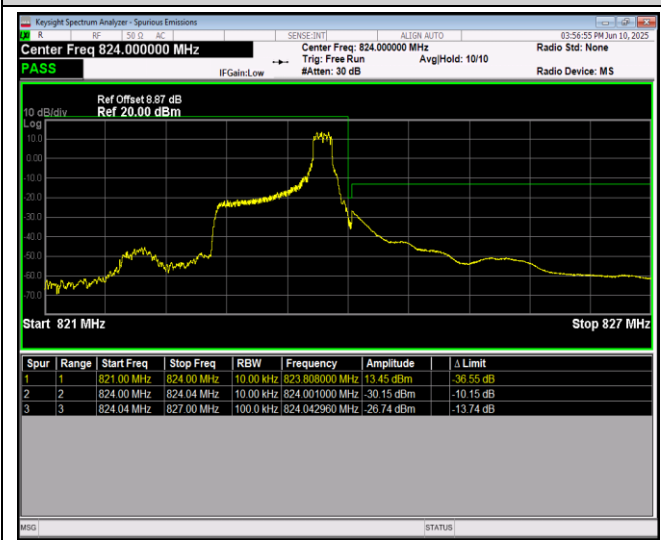

Band26-1.4MHz-64QAM-26783-1RB#5

Band26-1.4MHz-64QAM-26797-1RB#0