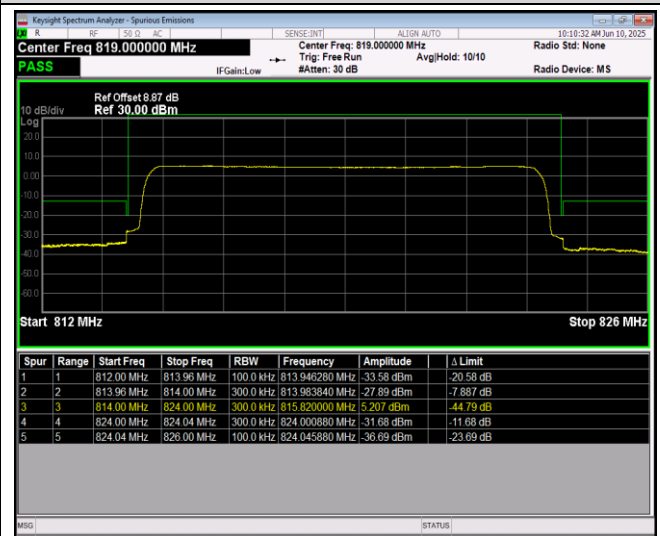

Band26-10MHz-16QAM-26740-50RB#0

Band26-10MHz-64QAM-26740-1RB#49