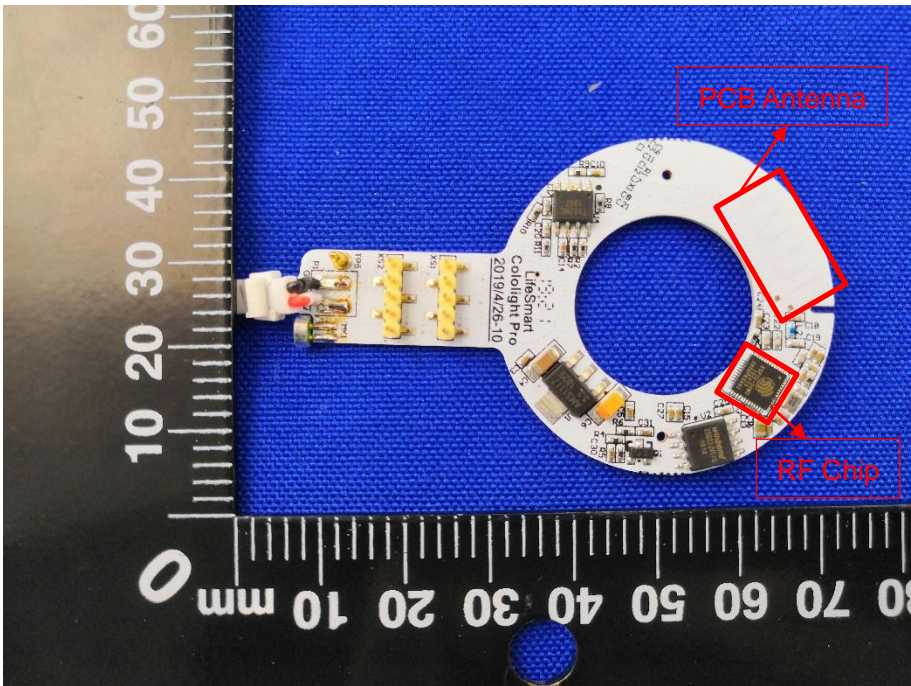

ANNEX D EUT INTERNAL PHOTOS

Quantum Light

EUT UNCOVER VIEW 1

EUT UNCOVER VIEW 2

MAIN BOARD TOP VIEW

MAIN BOARD REAR VIEW

Controller

EUT UNCOVER VIEW 1

EUT UNCOVER VIEW 2

MAIN BOARD TOP VIEW

MAIN BOARD REAR VIEW