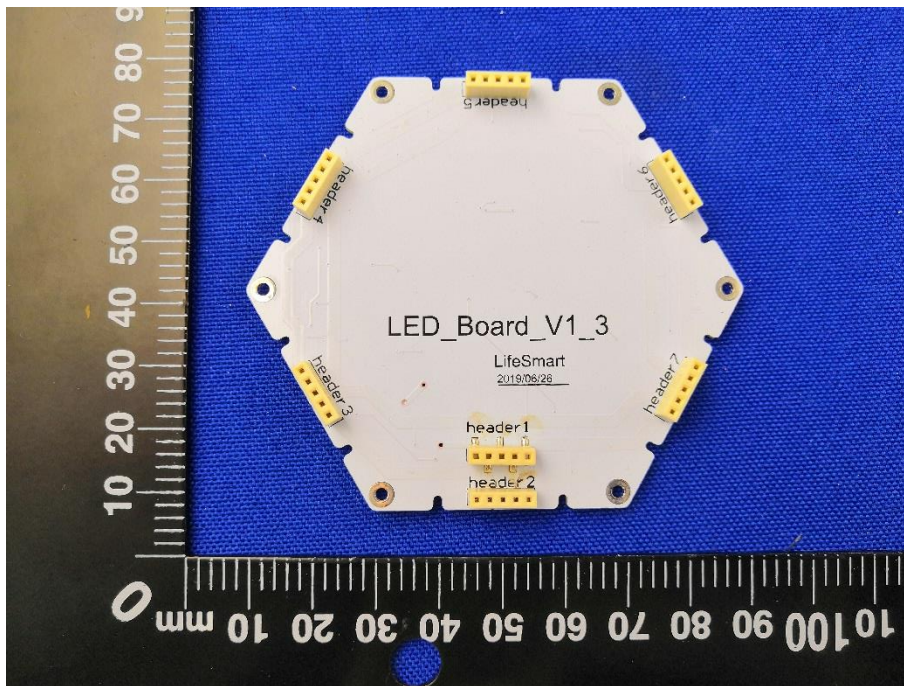

ANNEX D EUT INTERNAL PHOTOS

Quantum Light

EUT UNCOVER VIEW 1

EUT UNCOVER VIEW 2

MAIN BOARD TOP VIEW

MAIN BOARD REAR VIEW

Controller

EUT UNCOVER VIEW 1

EUT UNCOVER VIEW 2

MAIN BOARD TOP VIEW

MAIN BOARD REAR VIEW