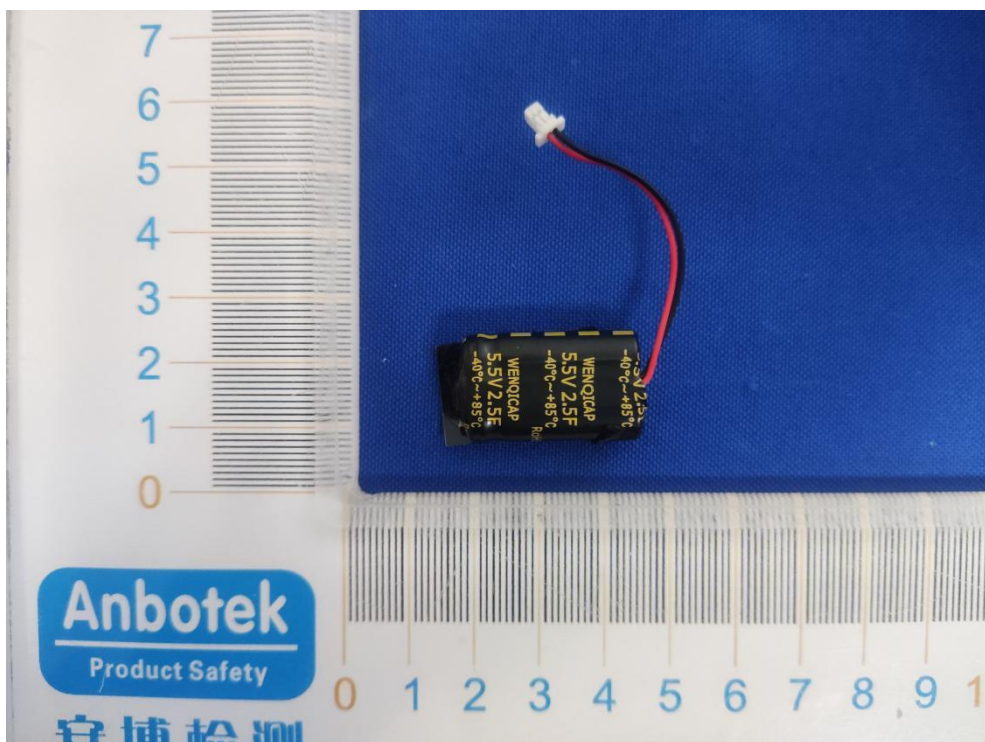

FCC ID: 2AJFX-X5PRO

ANT

Anbotek

Product Safety

安博检测

WENQICAP  
5.5V 2.5F  
-40°C ~ +85°C  
WENQICAP  
5.5V 2.5F  
-40°C ~ +85°C