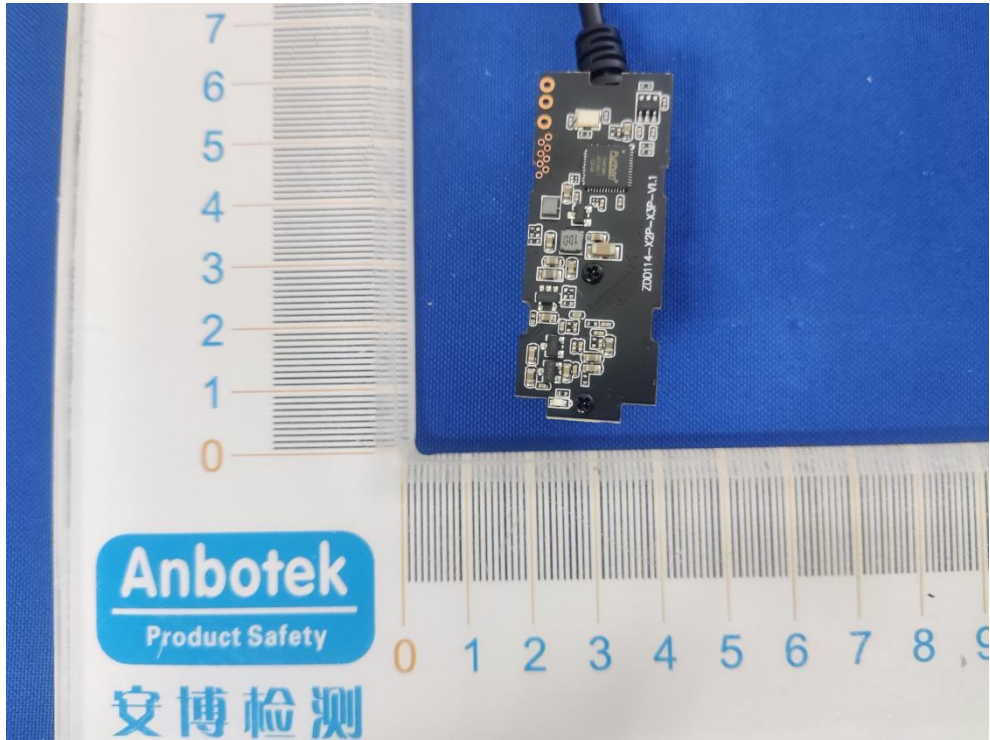

FCC ID: 2AJFX-X5PRO

ANT

Anbotek

Product Safety

安博检测

WENQICAP  
5.5V 2.5F  
-40°C ~ +85°C  
WENQICAP  
5.5V 2.5F  
-40°C ~ +85°C