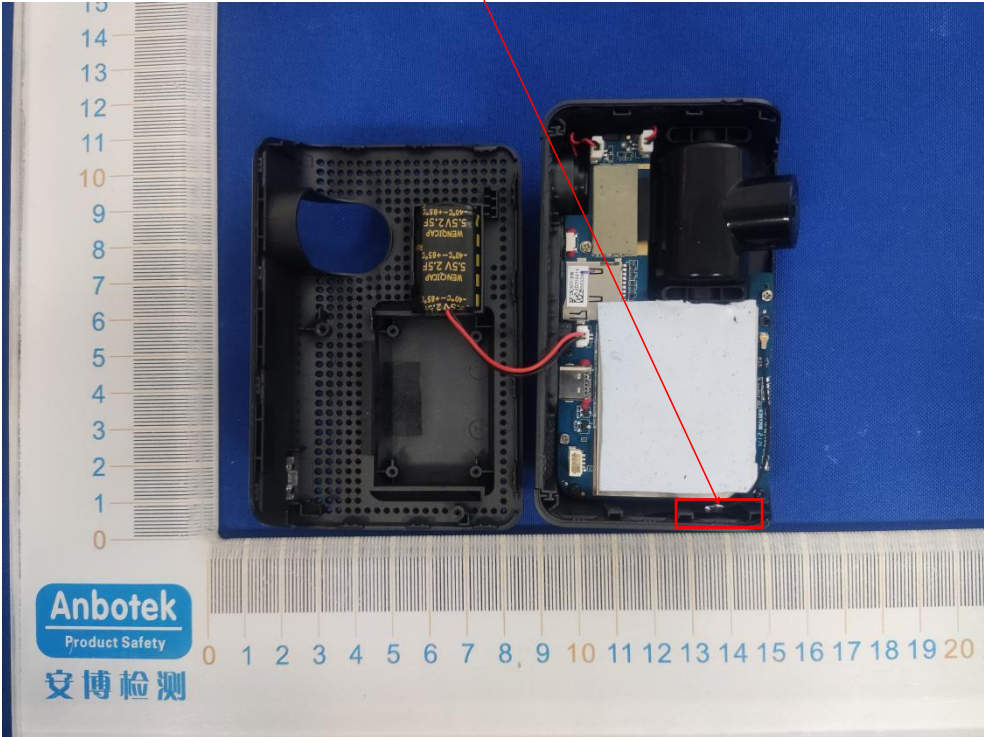

FCC ID: 2AJFX-X5PRO

ANT

Anbotek

Product Safety

安博检测

WENQICAP  
5.5V 2.5F  
-40°C ~ +85°C  
WENQICAP  
5.5V 2.5F  
-40°C ~ +85°C