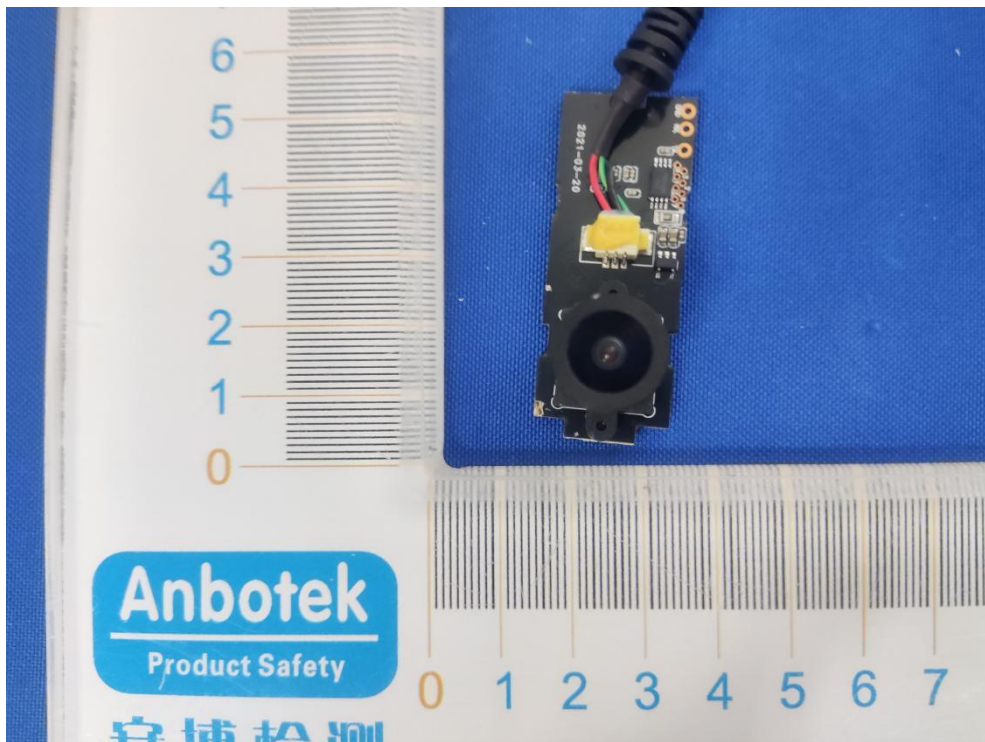

FCC ID: 2AJFX-X5PRO

ANT

Anbotek

Product Safety

安博检测

WENQICAP  
5.5V 2.5F  
-40°C ~ +85°C  
WENQICAP  
5.5V 2.5F  
-40°C ~ +85°C