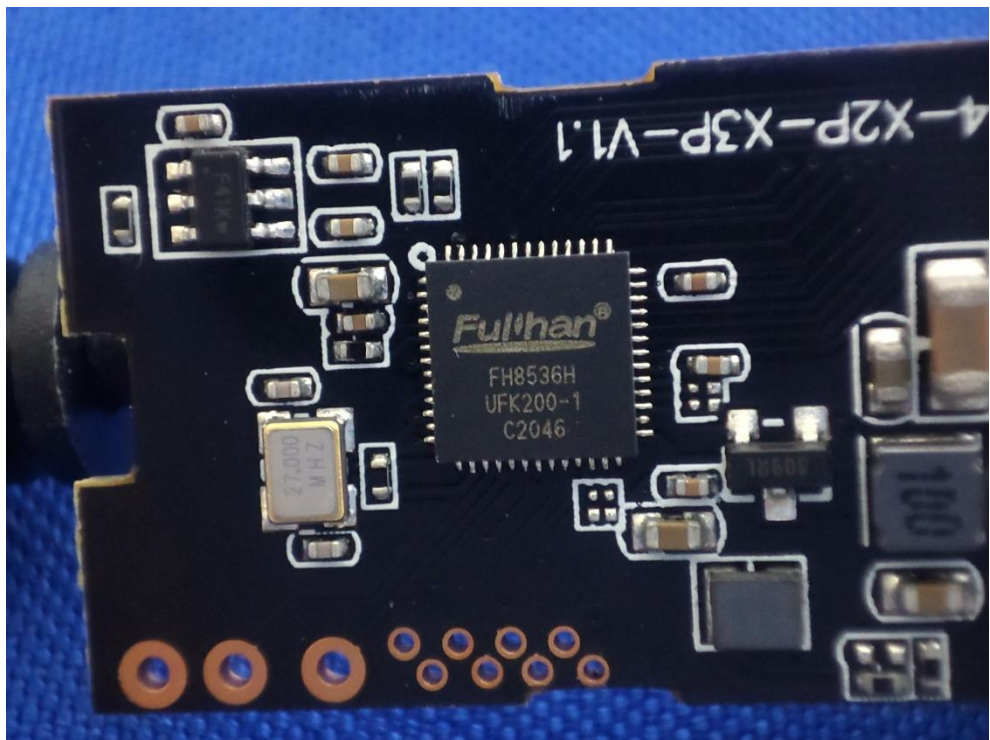

FCC ID: 2AJFX-X5PRO

ANT

Anbotek

Product Safety

安博检测

WENQICAP  
5.5V 2.5F  
-40°C ~ +85°C  
WENQICAP  
5.5V 2.5F  
-40°C ~ +85°C