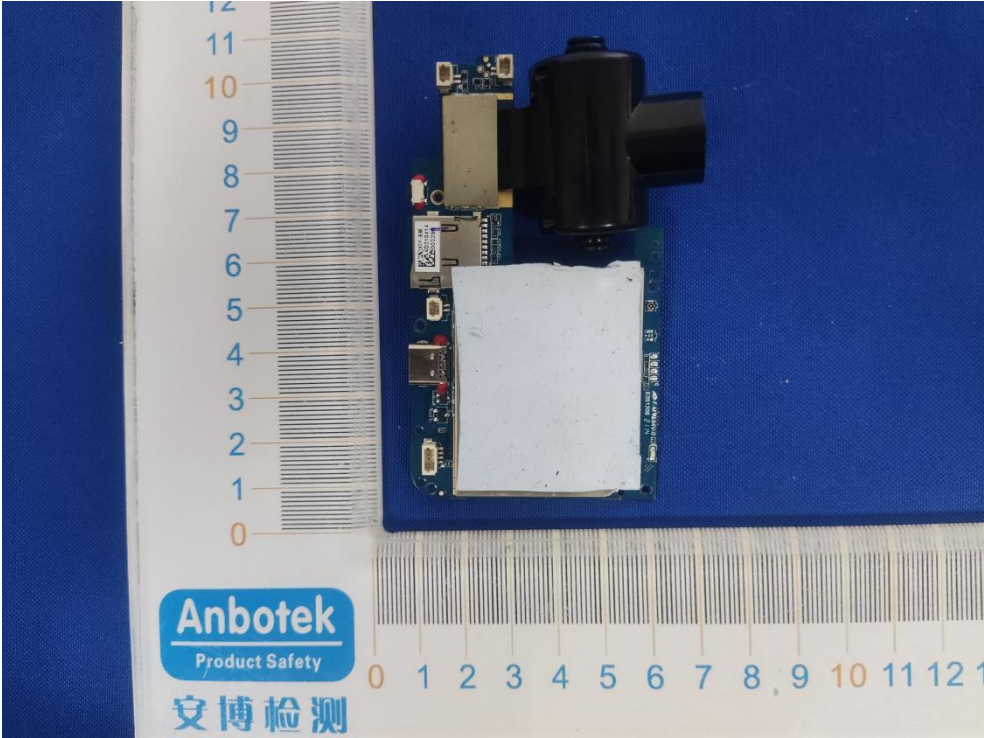

FCC ID: 2AJFX-X5PRO

ANT

Anbotek

Product Safety

安博检测

WENQICAP  
5.5V 2.5F  
-40°C ~ +85°C  
WENQICAP  
5.5V 2.5F  
-40°C ~ +85°C