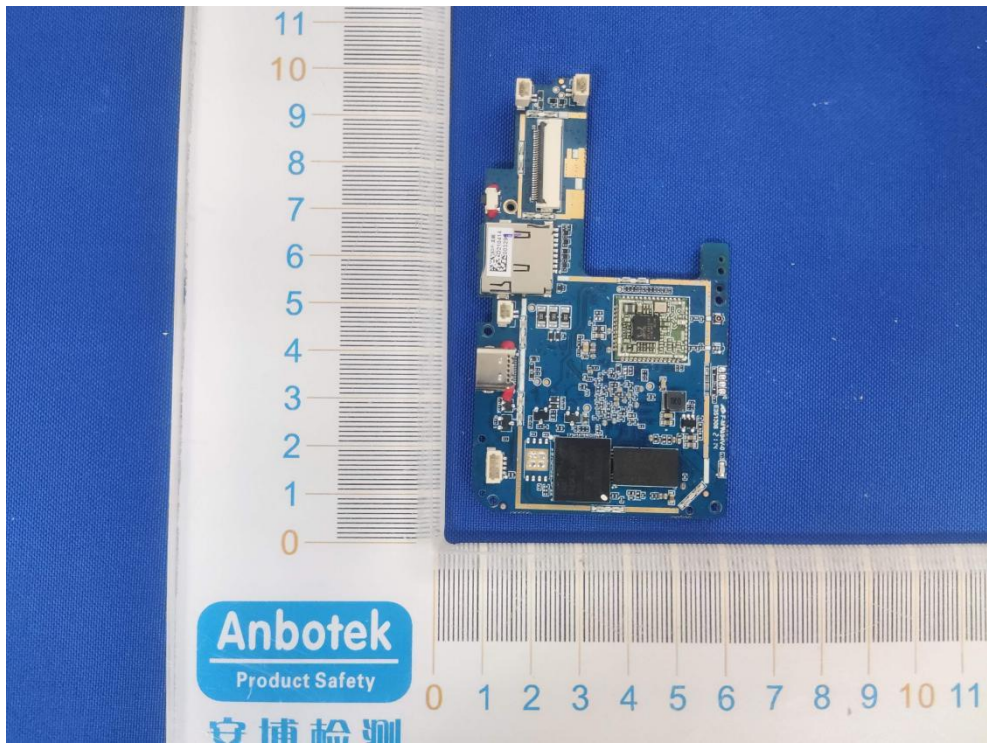

FCC ID: 2AJFX-X5PRO

ANT

Anbotek

Product Safety

安博检测

WENQICAP  
5.5V 2.5F  
-40°C ~ +85°C  
WENQICAP  
5.5V 2.5F  
-40°C ~ +85°C