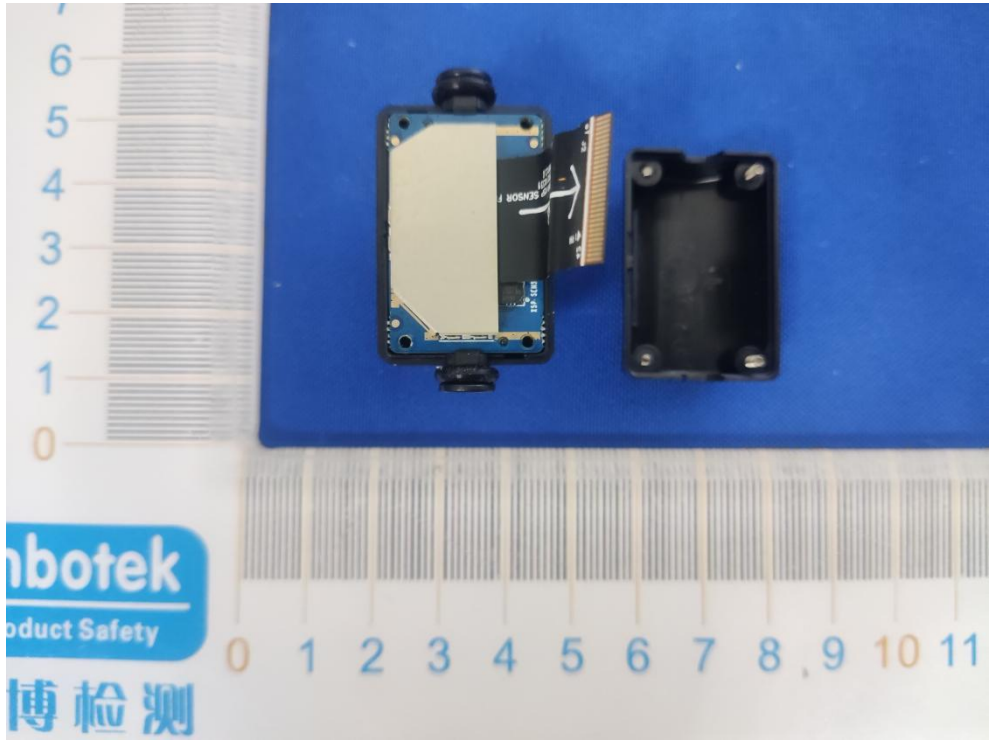

FCC ID: 2AJFX-X5PRO

ANT

Anbotek

Product Safety

安博检测

WENQICAP  
5.5V 2.5F  
-40°C ~ +85°C  
WENQICAP  
5.5V 2.5F  
-40°C ~ +85°C