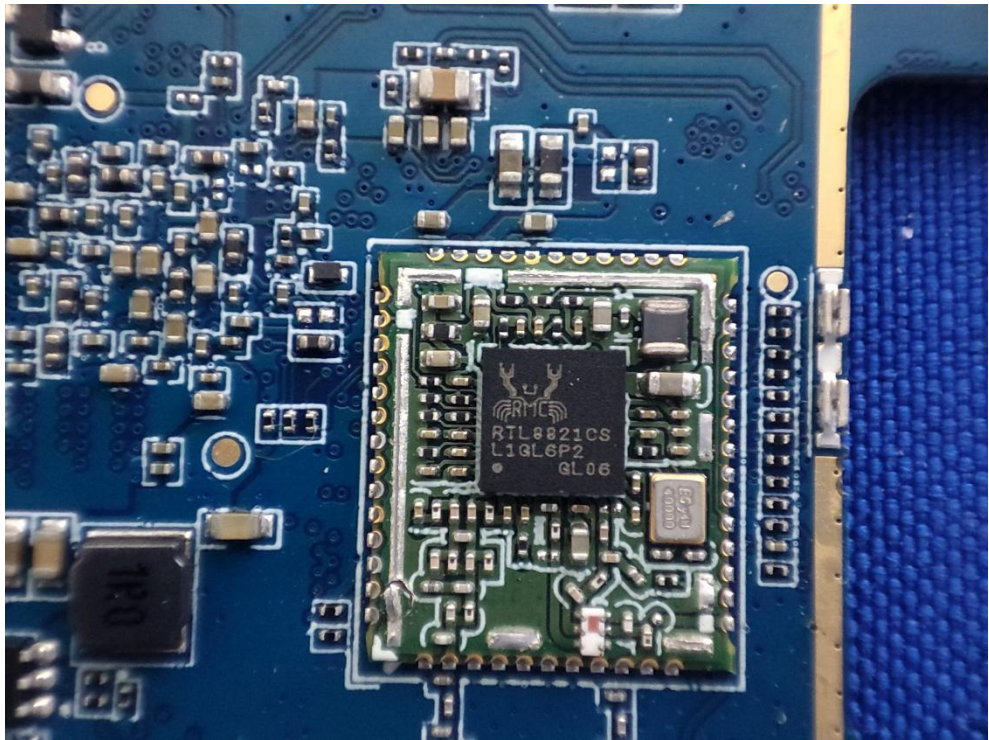

FCC ID: 2AJFX-X5PRO

ANT

Anbotek

Product Safety

安博检测

WENQICAP  
5.5V 2.5F  
-40°C ~ +85°C  
WENQICAP  
5.5V 2.5F  
-40°C ~ +85°C