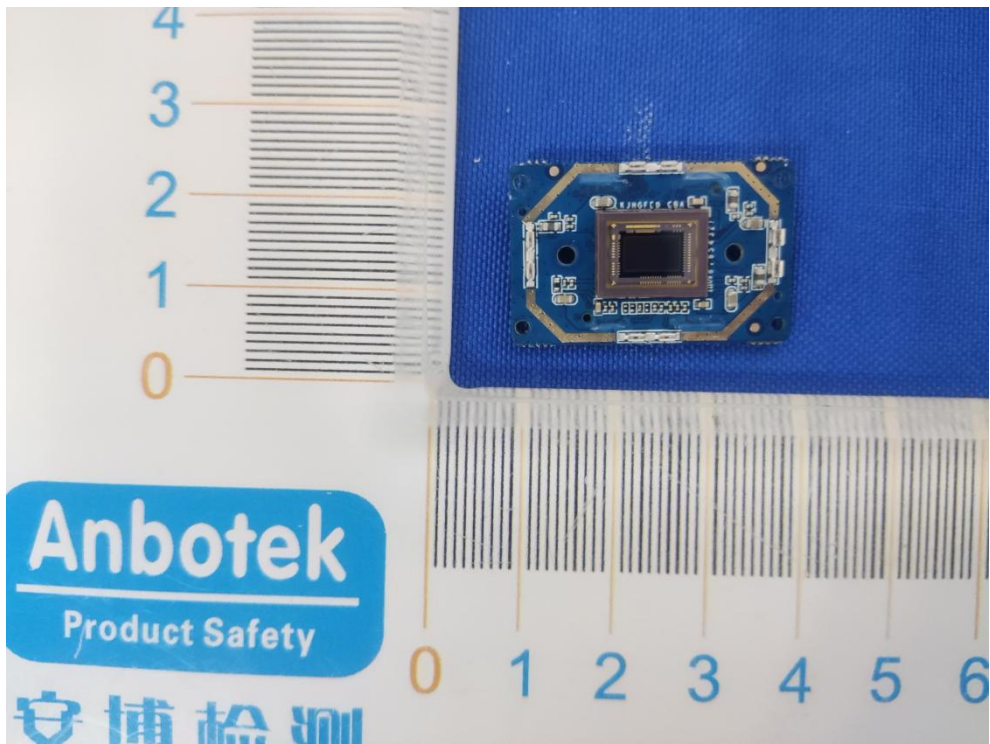

FCC ID: 2AJFX-X5PRO

ANT

Anbotek

Product Safety

安博检测

WENQICAP  
5.5V 2.5F  
-40°C ~ +85°C  
WENQICAP  
5.5V 2.5F  
-40°C ~ +85°C