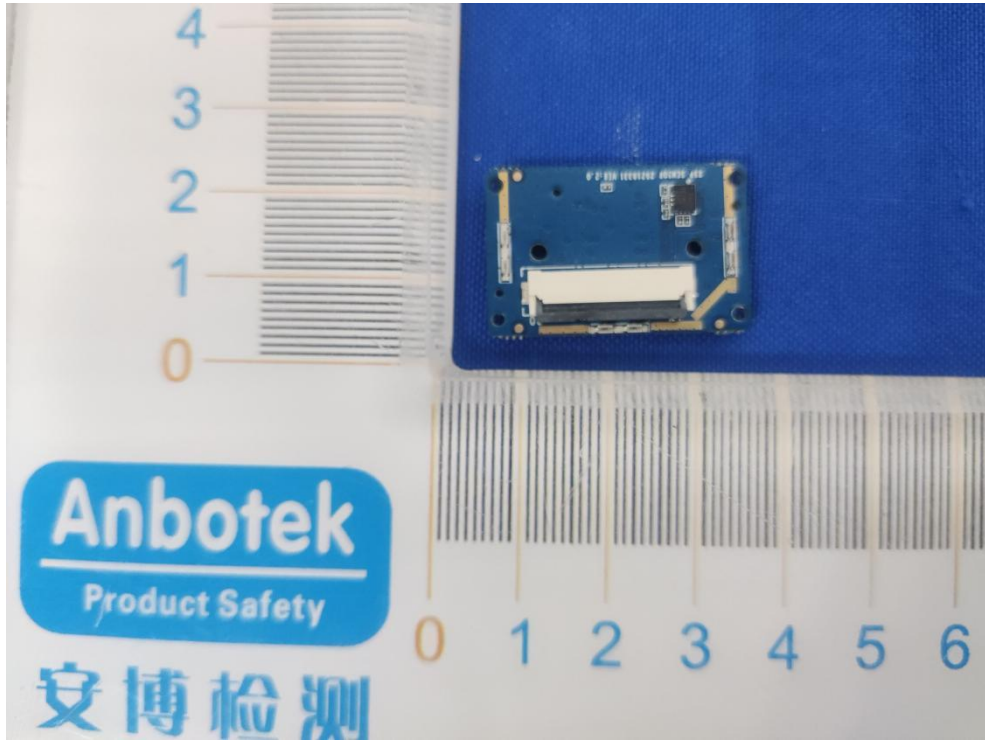

FCC ID: 2AJFX-X5PRO

ANT

Anbotek

Product Safety

安博检测

WENQICAP  
5.5V 2.5F  
-40°C ~ +85°C  
WENQICAP  
5.5V 2.5F  
-40°C ~ +85°C