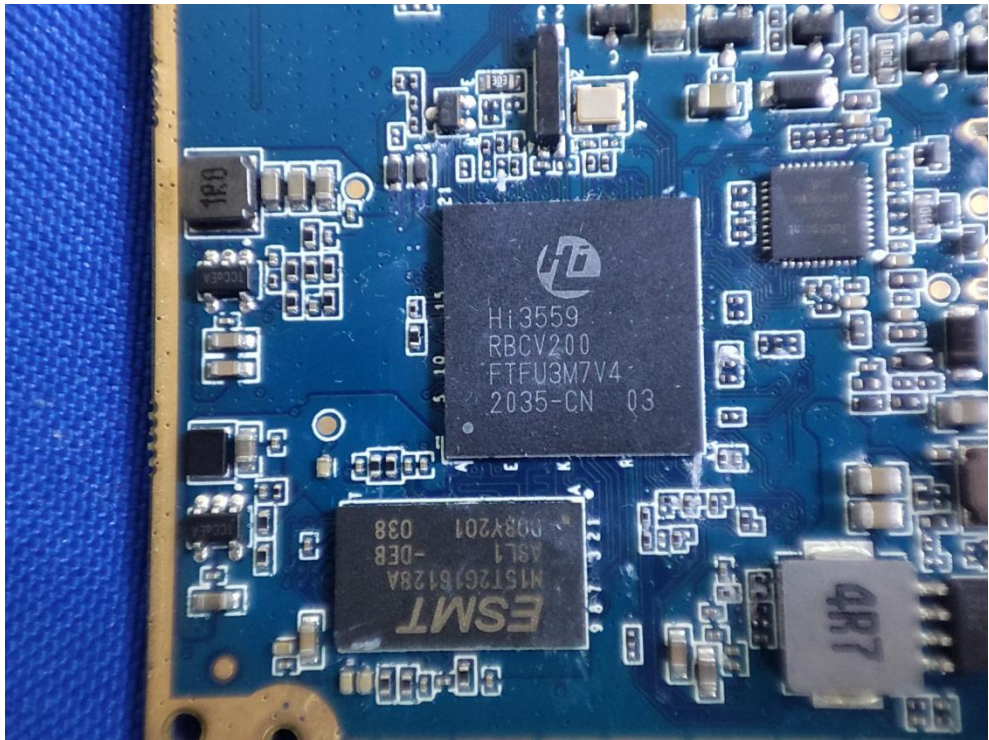

FCC ID: 2AJFX-X5PRO

ANT

Anbotek

Product Safety

安博检测

WENQICAP  
5.5V 2.5F  
-40°C ~ +85°C  
WENQICAP  
5.5V 2.5F  
-40°C ~ +85°C