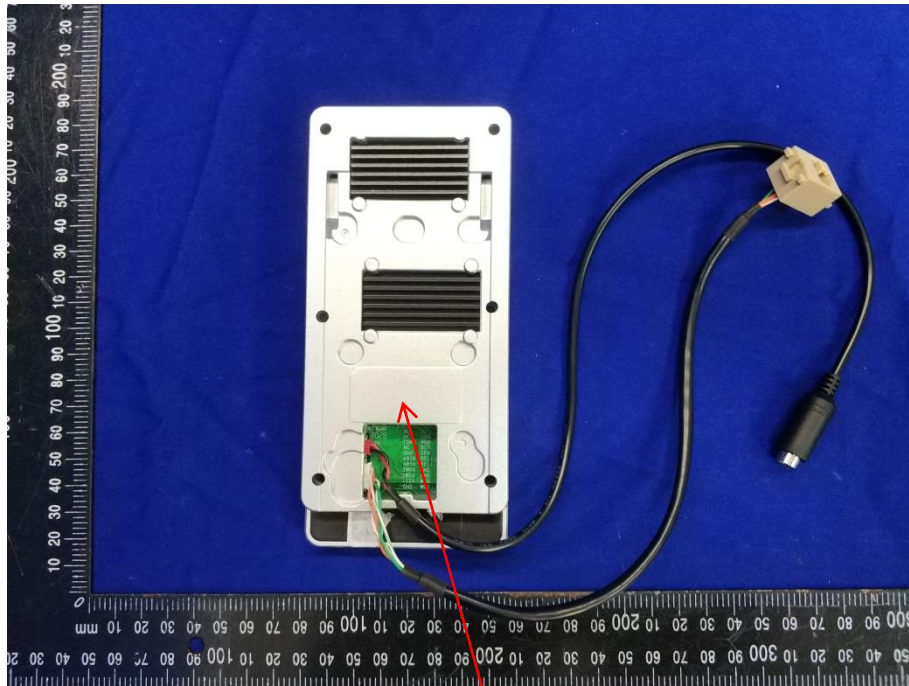

Label and label location

ZKT_{ECO}

Smart Access Control Terminal

Model: SpeedFace-V4LM1

Input: DC 12V=3A

Operating Temperature: 0°C-45°C

Operating Humidity: 10%-90%

FCC ID: 2AJ9T-20801