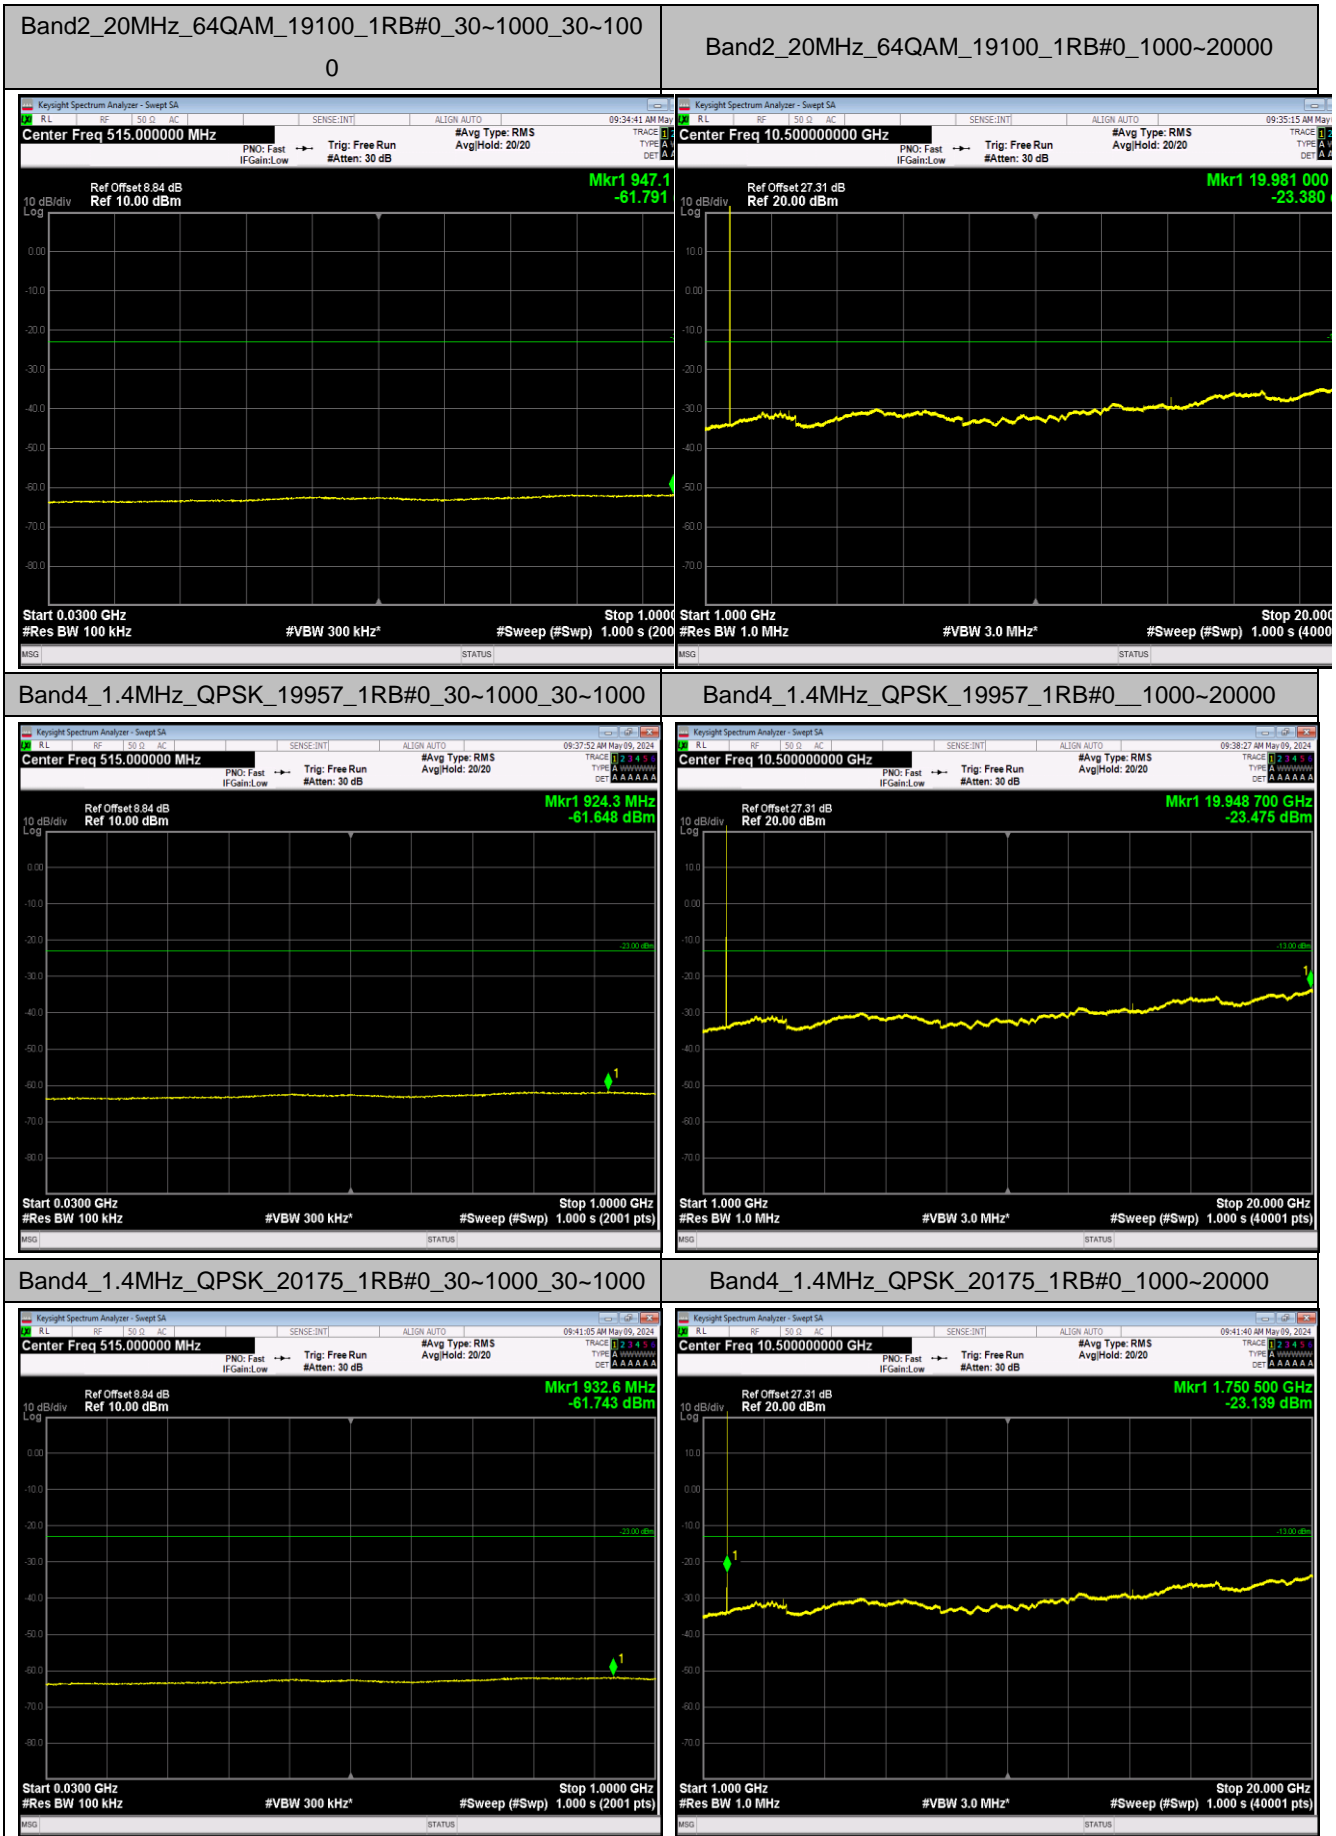

Band2_1.4MHz_16QAM_19193_1RB#0_30~1000_30~10

Band2_1.4MHz_16QAM_19193_1RB#0_1000~20000

Band2_20MHz_16QAM_18700_1RB#0_30~1000_30~100
0

Band2_20MHz_16QAM_18700_1RB#0_1000~20000

Band2_20MHz_16QAM_18900_1RB#0_30~1000_30~100
0

Band2_20MHz_16QAM_18900_1RB#0_1000~20000

Band2_20MHz_16QAM_19100_1RB#0_30~1000_30~100

Band2_20MHz_16QAM_19100_1RB#0_1000~20000

Band2_20MHz_64QAM_18700_1RB#0_30~1000_30~100

Band2_20MHz_64QAM_18700_1RB#0_1000~20000

Band2_20MHz_64QAM_18900_1RB#0_30~1000_30~100

Band2_20MHz_64QAM_18900_1RB#0_1000~20000

Band4_1.4MHz_64QAM_20393_1RB#0_30~1000_30~1000

Band4_1.4MHz_64QAM_20393_1RB#0_1000~20000

Band4_20MHz_QPSK_20050_1RB#0_30~1000_30~1000