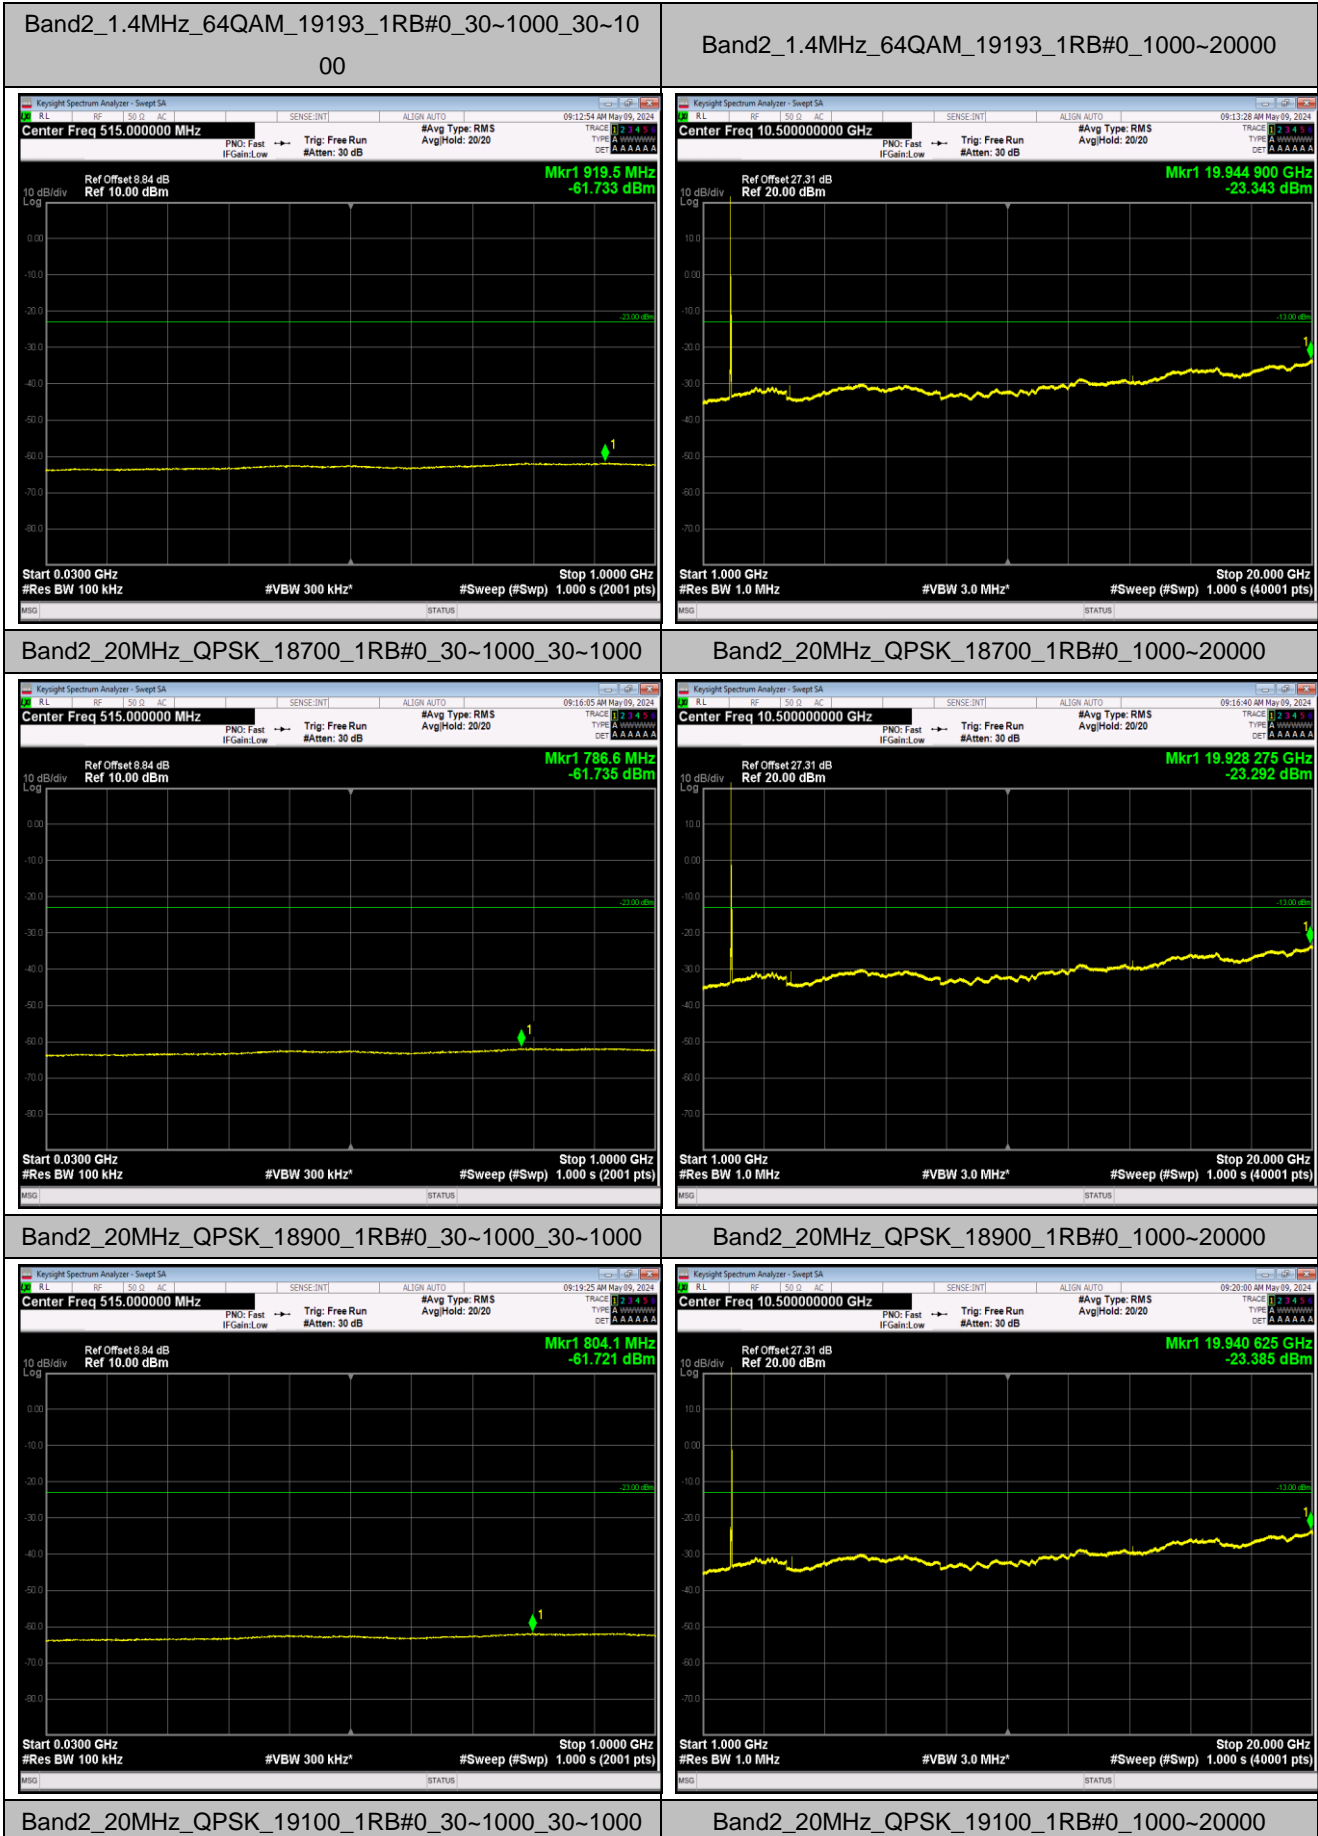

Test Graphs

Band2_1.4MHz_QPSK_18607_1RB#0_30~1000_30~1000

Band2_1.4MHz_QPSK_18607_1RB#01000~20000

Band2_1.4MHz_QPSK_18900_1RB#0_30~1000_30~1000

Band2_1.4MHz_QPSK_18900_1RB#01000~20000

Band2_1.4MHz_QPSK_19193_1RB#0_30~1000_30~1000

Band2_1.4MHz_QPSK_19193_1RB#0_1000~20000

Band2_1.4MHz_16QAM_18607_1RB#0_30~1000_30~10
00

Band2_1.4MHz_16QAM_18607_1RB#0_1000~20000

Band2_1.4MHz_16QAM_18900_1RB#0_30~1000_30~10
00

Band2_1.4MHz_16QAM_18900_1RB#0_1000~20000

Band2_1.4MHz_16QAM_19193_1RB#0_30~1000_30~10

Band2_1.4MHz_16QAM_19193_1RB#0_1000~20000

Band2_20MHz_16QAM_18700_1RB#0_30~1000_30~100
0

Band2_20MHz_16QAM_18700_1RB#0_1000~20000

Band2_20MHz_16QAM_18900_1RB#0_30~1000_30~100
0