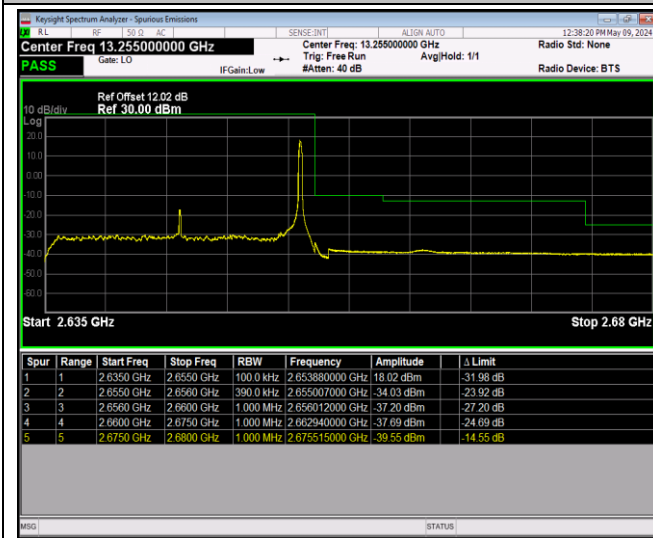

Band41_20MHz_64QAM_40140_1RB#0

Band41_20MHz_64QAM_40140_1RB#99

Band41_20MHz_64QAM_40140_100RB#0

Band41_20MHz_64QAM_41140_1RB#0

Band41_20MHz_64QAM_41140_1RB#99

Band41_20MHz_64QAM_41140_100RB#0

Appendix E: Conducted Spurious Emission