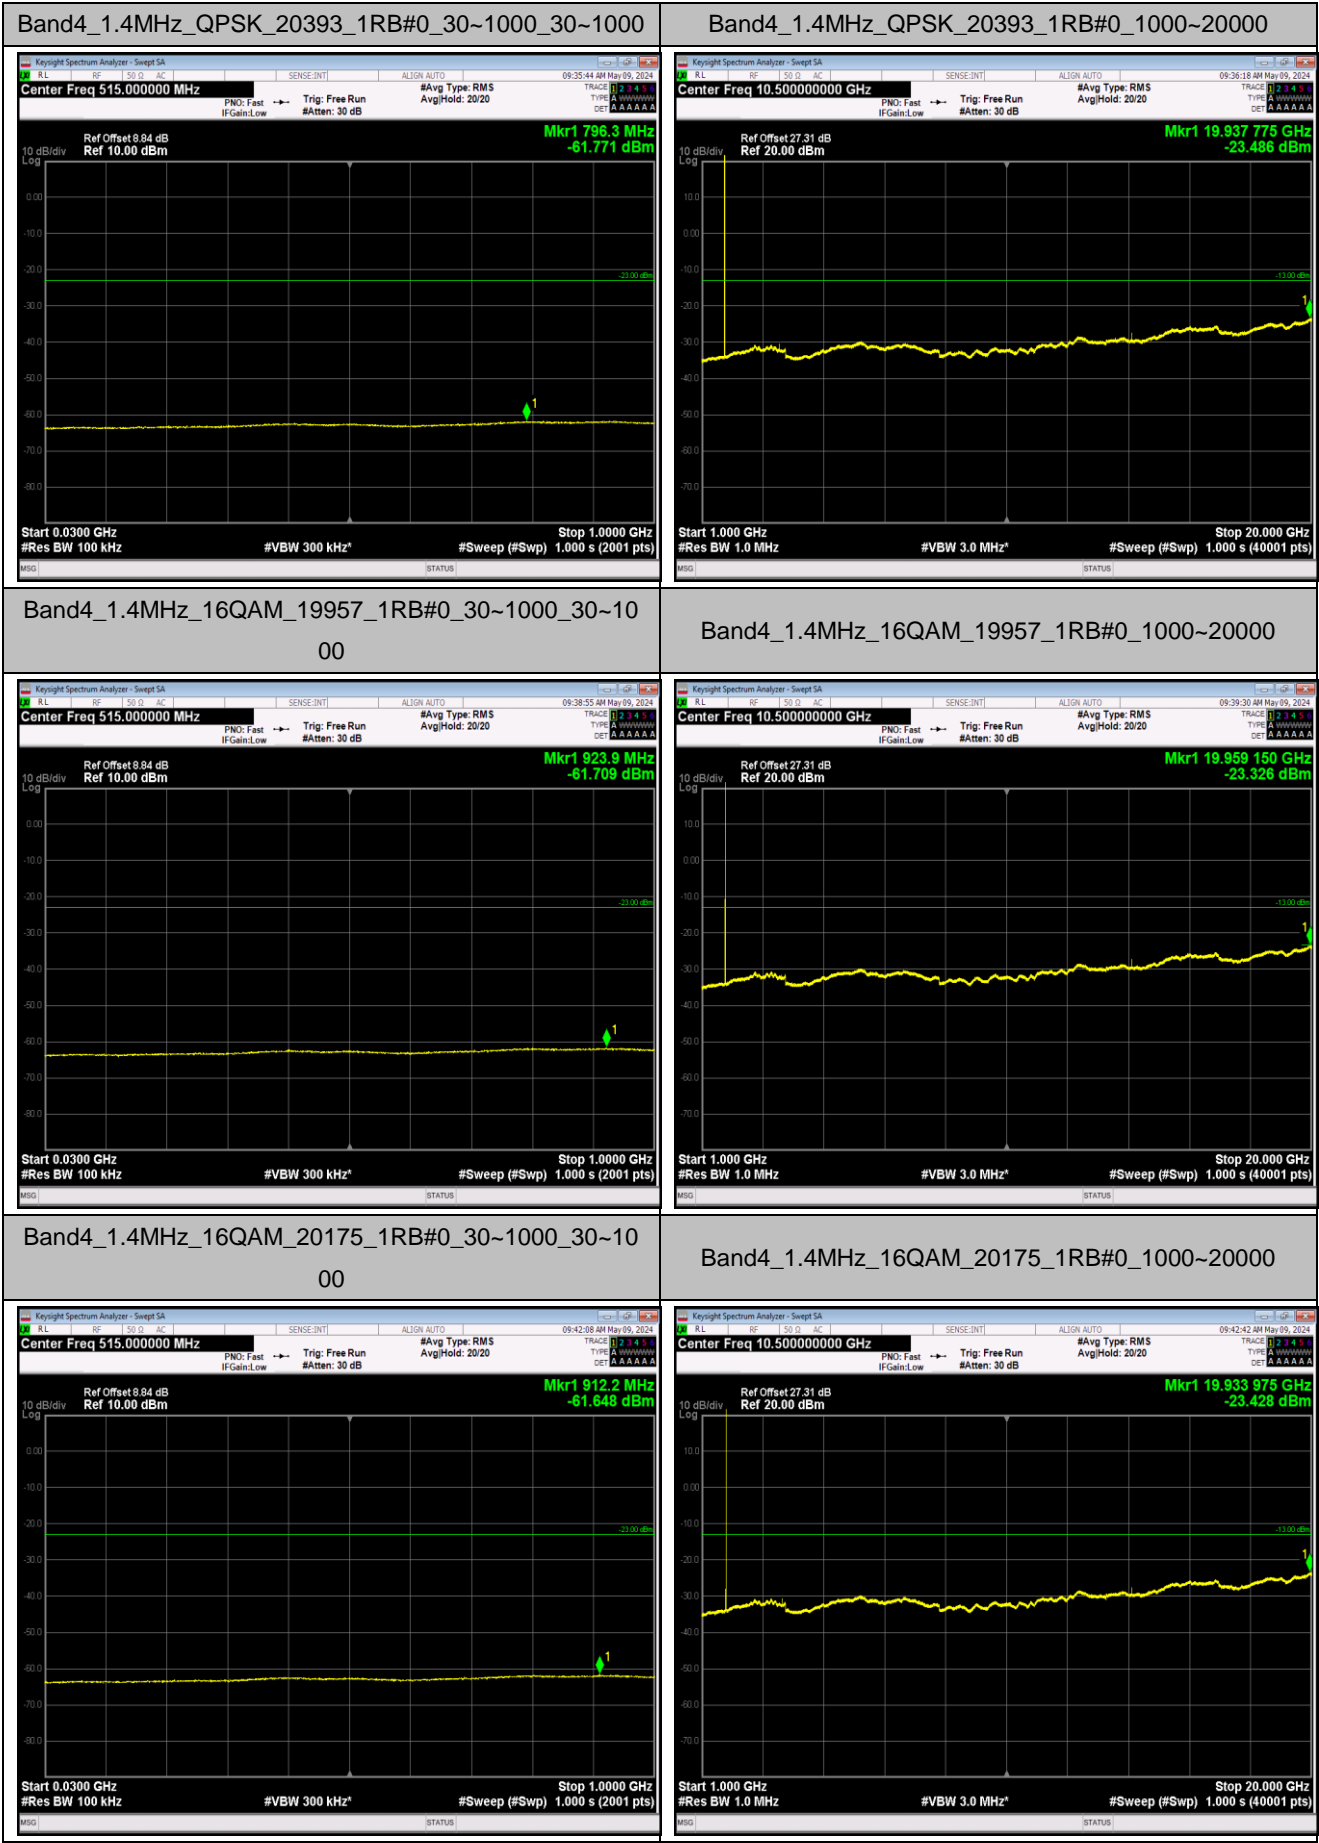

Band2_1.4MHz_16QAM_19193_1RB#0_30~1000_30~10

Band2_1.4MHz_16QAM_19193_1RB#0_1000~20000

Band2_20MHz_16QAM_18700_1RB#0_30~1000_30~100
0

Band2_20MHz_16QAM_18700_1RB#0_1000~20000

Band2_20MHz_16QAM_18900_1RB#0_30~1000_30~100
0

Band2_20MHz_16QAM_18900_1RB#0_1000~20000

Band2_20MHz_16QAM_19100_1RB#0_30~1000_30~100

Band2_20MHz_16QAM_19100_1RB#0_1000~20000

Band2_20MHz_64QAM_18700_1RB#0_30~1000_30~100

Band2_20MHz_64QAM_18700_1RB#0_1000~20000

Band2_20MHz_64QAM_18900_1RB#0_30~1000_30~100

Band2_20MHz_64QAM_18900_1RB#0_1000~20000

Band4_1.4MHz_64QAM_20393_1RB#0_30~1000_30~1000

Band4_1.4MHz_64QAM_20393_1RB#0_1000~20000

Band4_20MHz_QPSK_20050_1RB#0_30~1000_30~1000