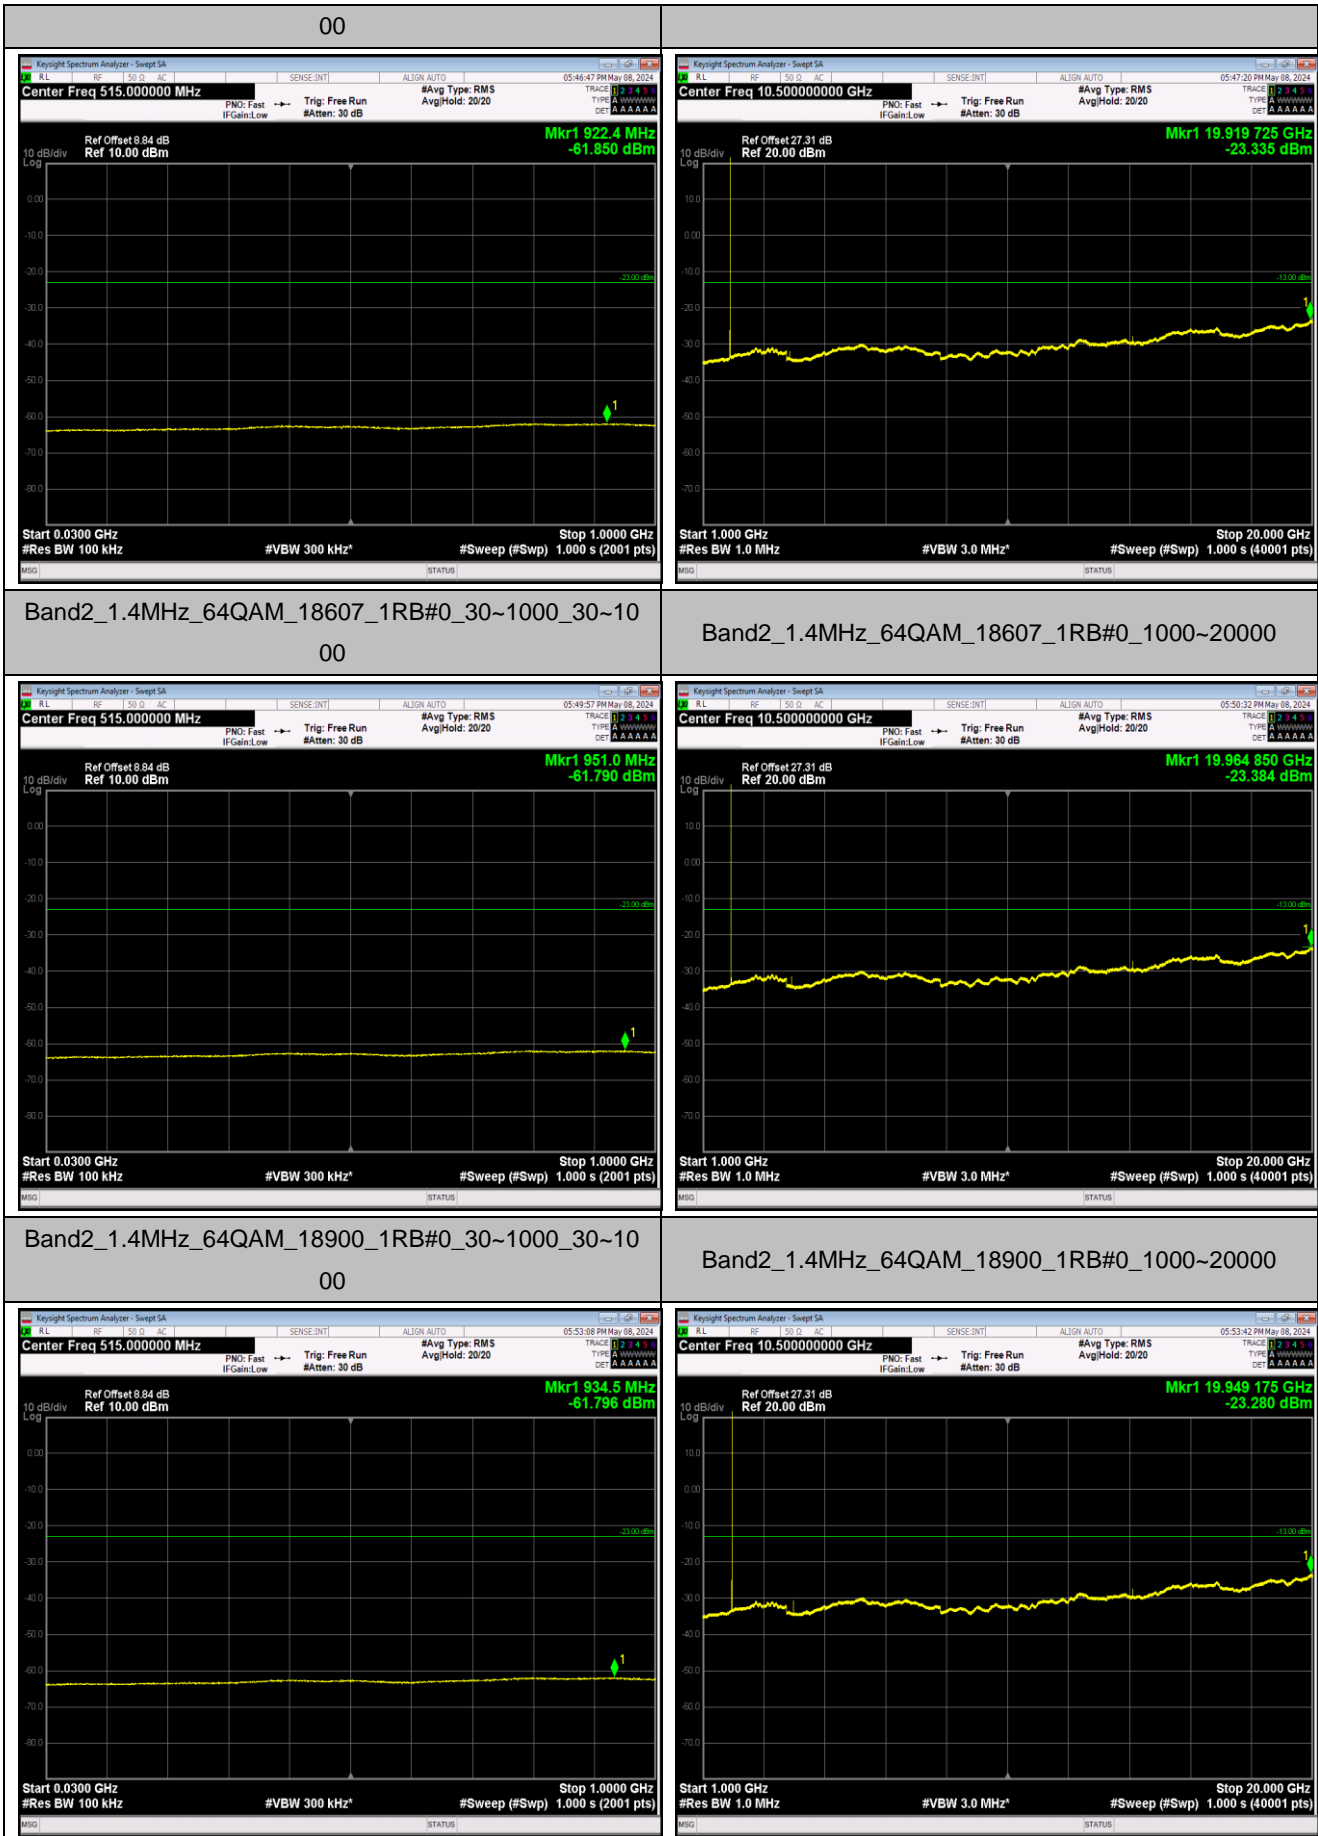

Test Graphs

Band2_1.4MHz_QPSK_18607_1RB#0_30~1000_30~1000

Band2_1.4MHz_QPSK_18607_1RB#01000~20000

Band2_1.4MHz_QPSK_18900_1RB#0_30~1000_30~1000

Band2_1.4MHz_QPSK_18900_1RB#01000~20000

Band2_1.4MHz_QPSK_19193_1RB#0_30~1000_30~1000

Band2_1.4MHz_QPSK_19193_1RB#0_1000~20000

Band2_1.4MHz_16QAM_18607_1RB#0_30~1000_30~10
00

Band2_1.4MHz_16QAM_18607_1RB#0_1000~20000

Band2_1.4MHz_16QAM_18900_1RB#0_30~1000_30~10
00

Band2_1.4MHz_16QAM_18900_1RB#0_1000~20000

Band2_1.4MHz_16QAM_19193_1RB#0_30~1000_30~10

Band2_1.4MHz_16QAM_19193_1RB#0_1000~20000

Band2_20MHz_16QAM_18700_1RB#0_30~1000_30~100
0

Band2_20MHz_16QAM_18700_1RB#0_1000~20000

Band2_20MHz_16QAM_18900_1RB#0_30~1000_30~100
0