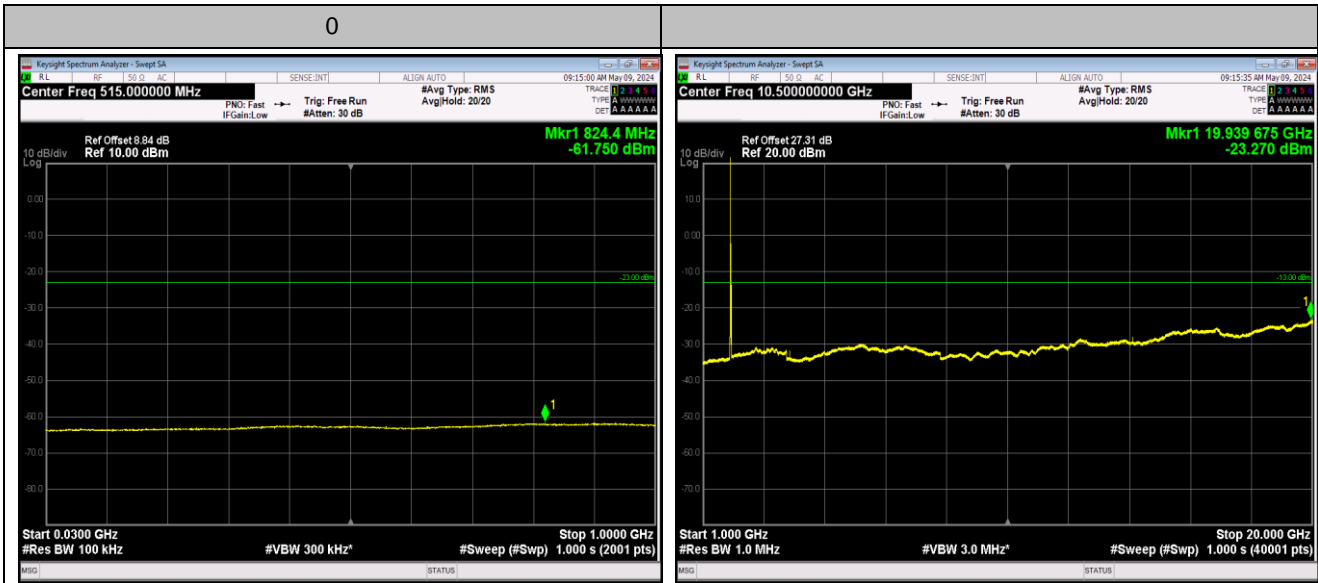

Band2_20MHz_64QAM_18700_1RB#0_1000~20000

Band2_20MHz_64QAM_18700_1RB#0_30~1000_30~100