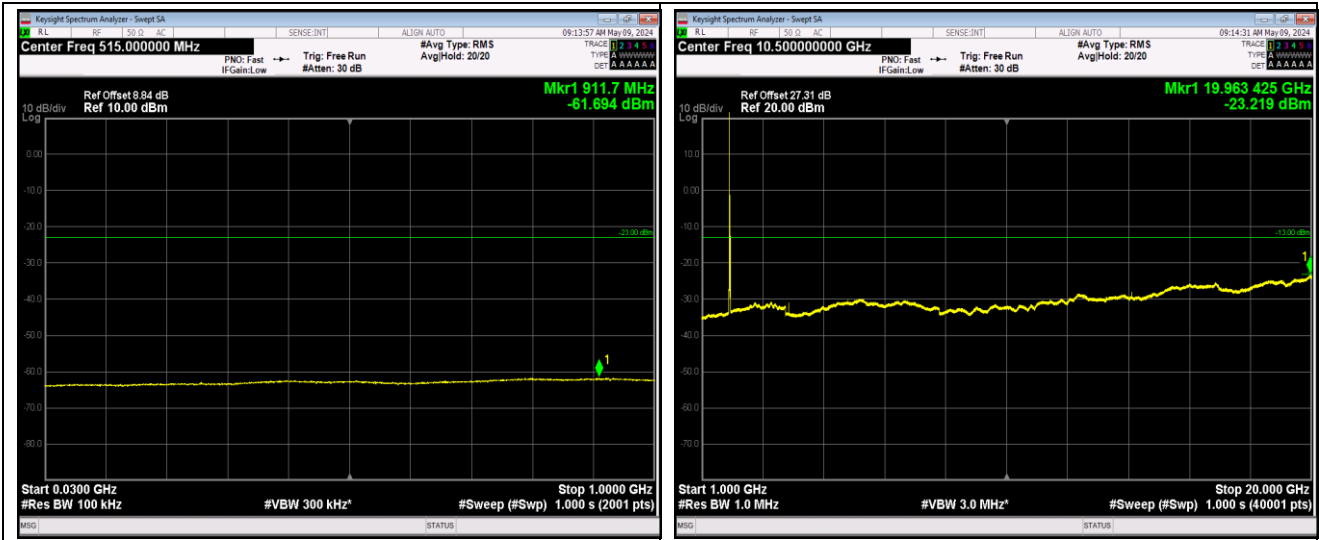

Band2_20MHz_16QAM_18700_1RB#0_30~1000_30~100
0

Band2_20MHz_16QAM_18700_1RB#0_1000~20000