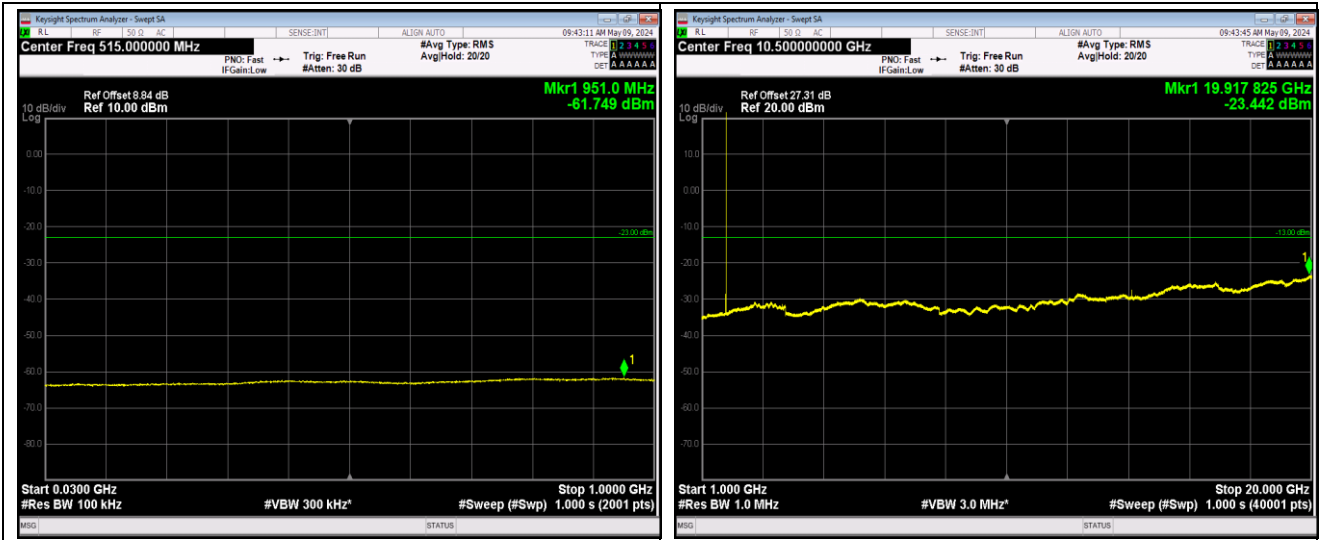

Band2_20MHz_64QAM_18900_1RB#0_30~1000_30~100

Band2_20MHz_64QAM_18900_1RB#0_1000~20000

Band4_1.4MHz_64QAM_20393_1RB#0_30~1000_30~1000

Band4_1.4MHz_64QAM_20393_1RB#0_1000~20000

Band4_20MHz_QPSK_20050_1RB#0_30~1000_30~1000