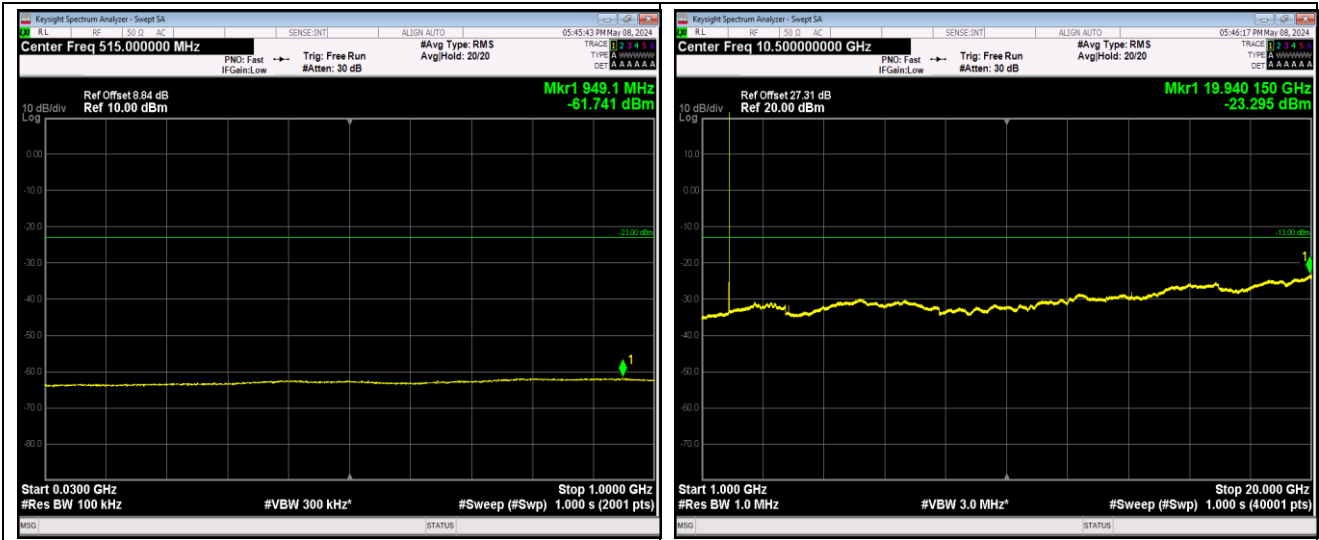

Band2_1.4MHz_16QAM_18607_1RB#0_30~1000_30~10
00

Band2_1.4MHz_16QAM_18607_1RB#0_1000~20000