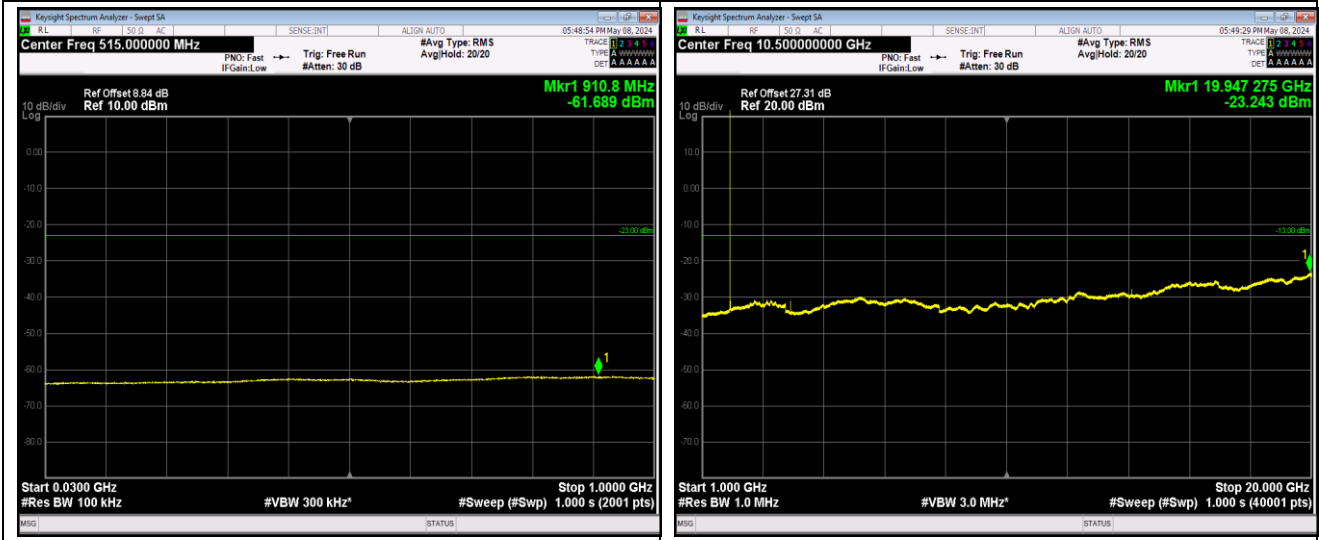

Band2_1.4MHz_16QAM_18900_1RB#0_30~1000_30~10
00

Band2_1.4MHz_16QAM_18900_1RB#0_1000~20000