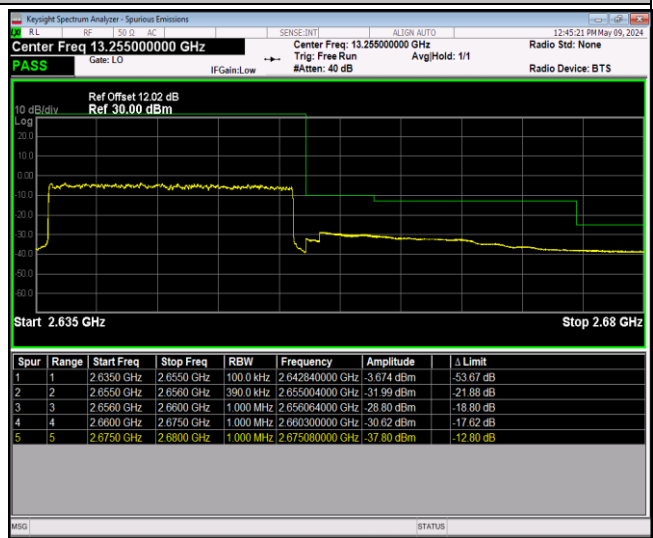

Band41_20MHz_64QAM_40140_1RB#0

Band41_20MHz_64QAM_40140_1RB#99

Band41_20MHz_64QAM_40140_100RB#0

Band41_20MHz_64QAM_41140_1RB#0

Band41_20MHz_64QAM_41140_1RB#99

Band41_20MHz_64QAM_41140_100RB#0

Appendix E: Conducted Spurious Emission