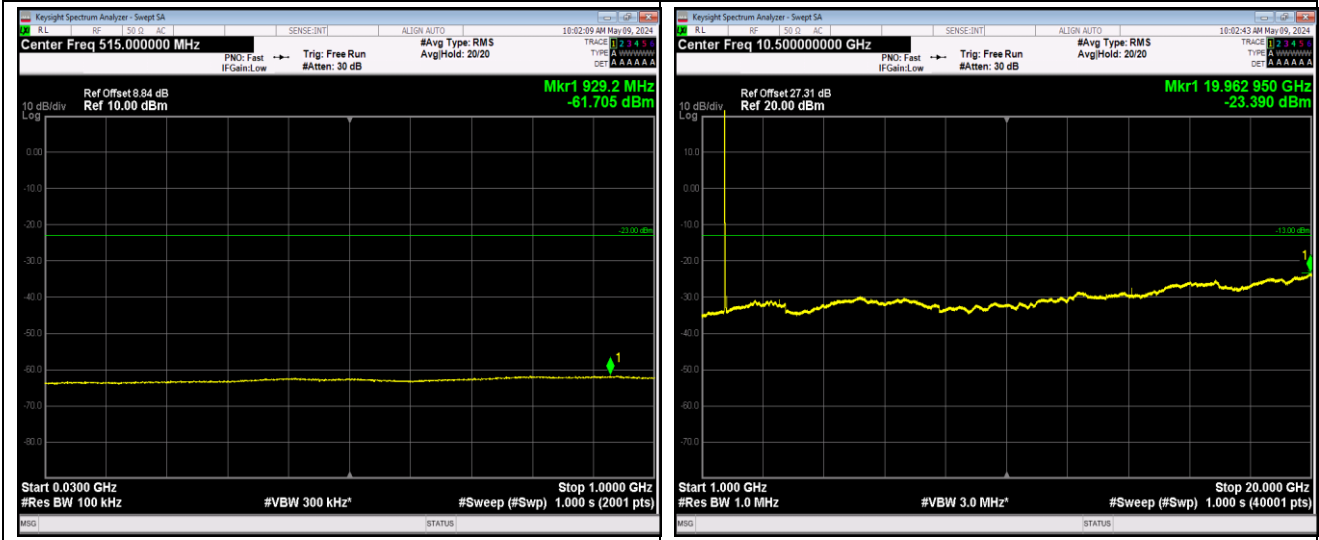

Band2_20MHz_64QAM_18900_1RB#0_30~1000_30~100

Band2_20MHz_64QAM_18900_1RB#0_1000~20000

Band4_1.4MHz_64QAM_20393_1RB#0_30~1000_30~1000

Band4_1.4MHz_64QAM_20393_1RB#0_1000~20000

Band4_20MHz_QPSK_20050_1RB#0_30~1000_30~1000