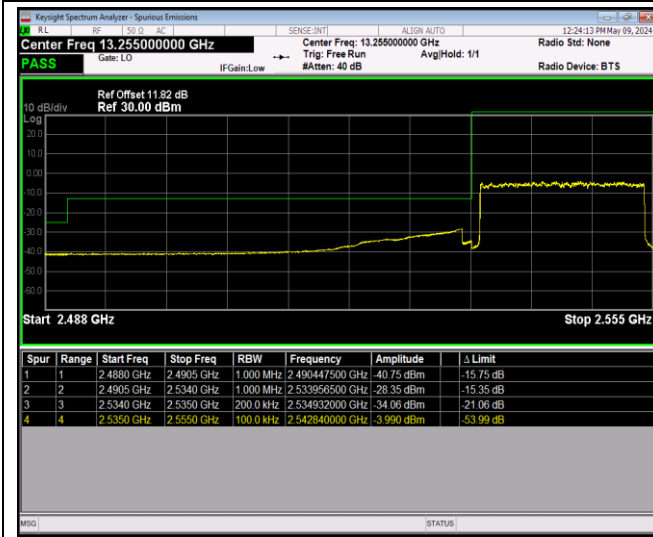

Band41_20MHz_64QAM_40140_1RB#0

Band41_20MHz_64QAM_40140_1RB#99

Band41_20MHz_64QAM_40140_100RB#0

Band41_20MHz_64QAM_41140_1RB#0

Band41_20MHz_64QAM_41140_1RB#99

Band41_20MHz_64QAM_41140_100RB#0

Appendix E: Conducted Spurious Emission