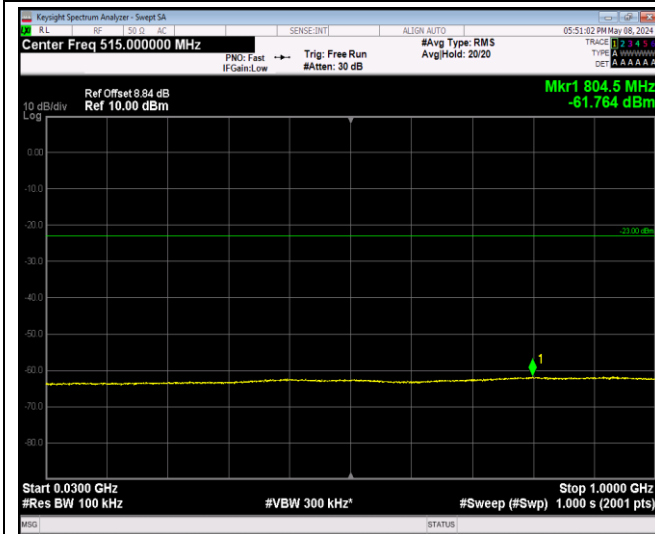

Test Graphs

Band2_1.4MHz_QPSK_18607_1RB#0_30~1000_30~1000

Band2_1.4MHz_QPSK_18607_1RB#01000~20000

Band2_1.4MHz_QPSK_18900_1RB#0_30~1000_30~1000

Band2_1.4MHz_QPSK_18900_1RB#01000~20000

Band2_1.4MHz_QPSK_19193_1RB#0_30~1000_30~1000