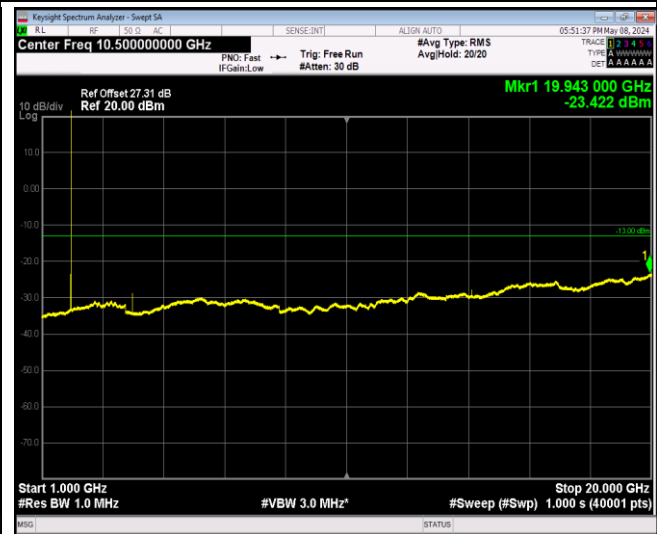

Test Graphs

Band2_1.4MHz_QPSK_18607_1RB#0_30~1000_30~1000

Band2_1.4MHz_QPSK_18607_1RB#01000~20000

Band2_1.4MHz_QPSK_18900_1RB#0_30~1000_30~1000

Band2_1.4MHz_QPSK_18900_1RB#01000~20000

Band2_1.4MHz_QPSK_19193_1RB#0_30~1000_30~1000