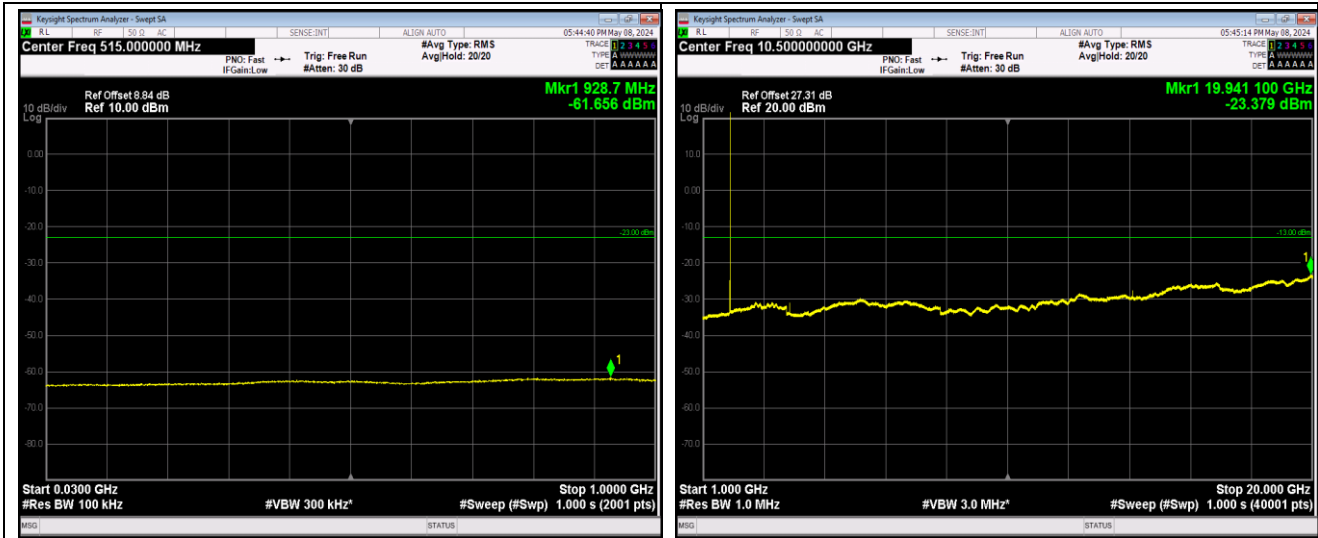

Test Graphs

Band2_1.4MHz_QPSK_18607_1RB#0_30~1000_30~1000

Band2_1.4MHz_QPSK_18607_1RB#01000~20000