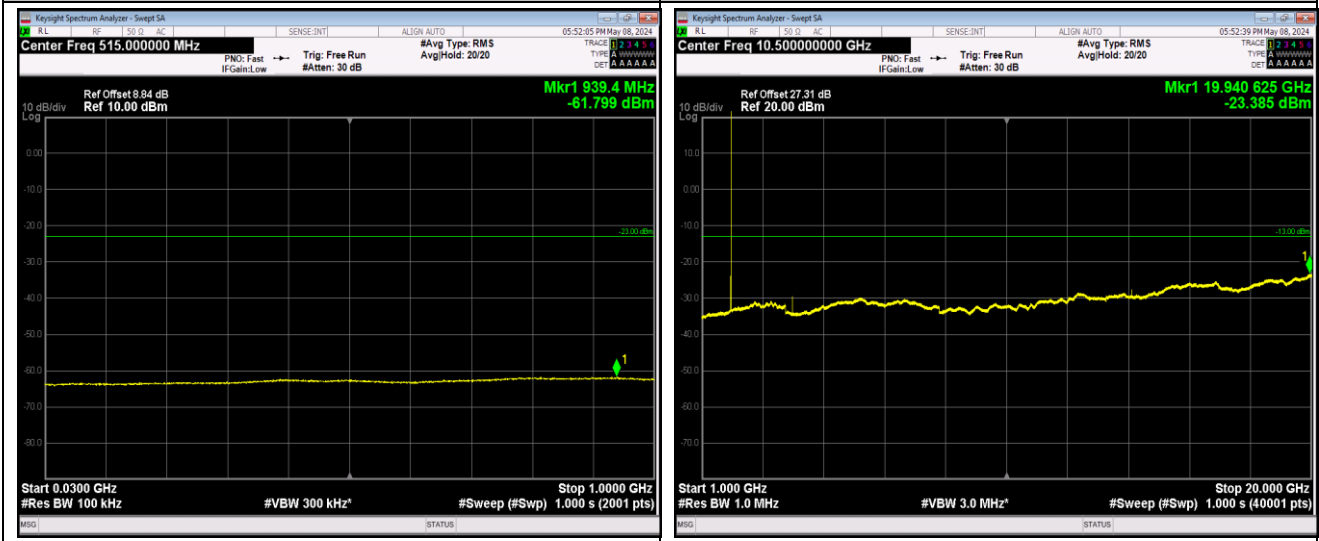

Band2_1.4MHz_QPSK_19193_1RB#0_1000~20000

Band2_1.4MHz_16QAM_18607_1RB#0_30~1000_30~10
00

Band2_1.4MHz_16QAM_18607_1RB#0_1000~20000

Band2_1.4MHz_16QAM_18900_1RB#0_30~1000_30~10
00

Band2_1.4MHz_16QAM_18900_1RB#0_1000~20000