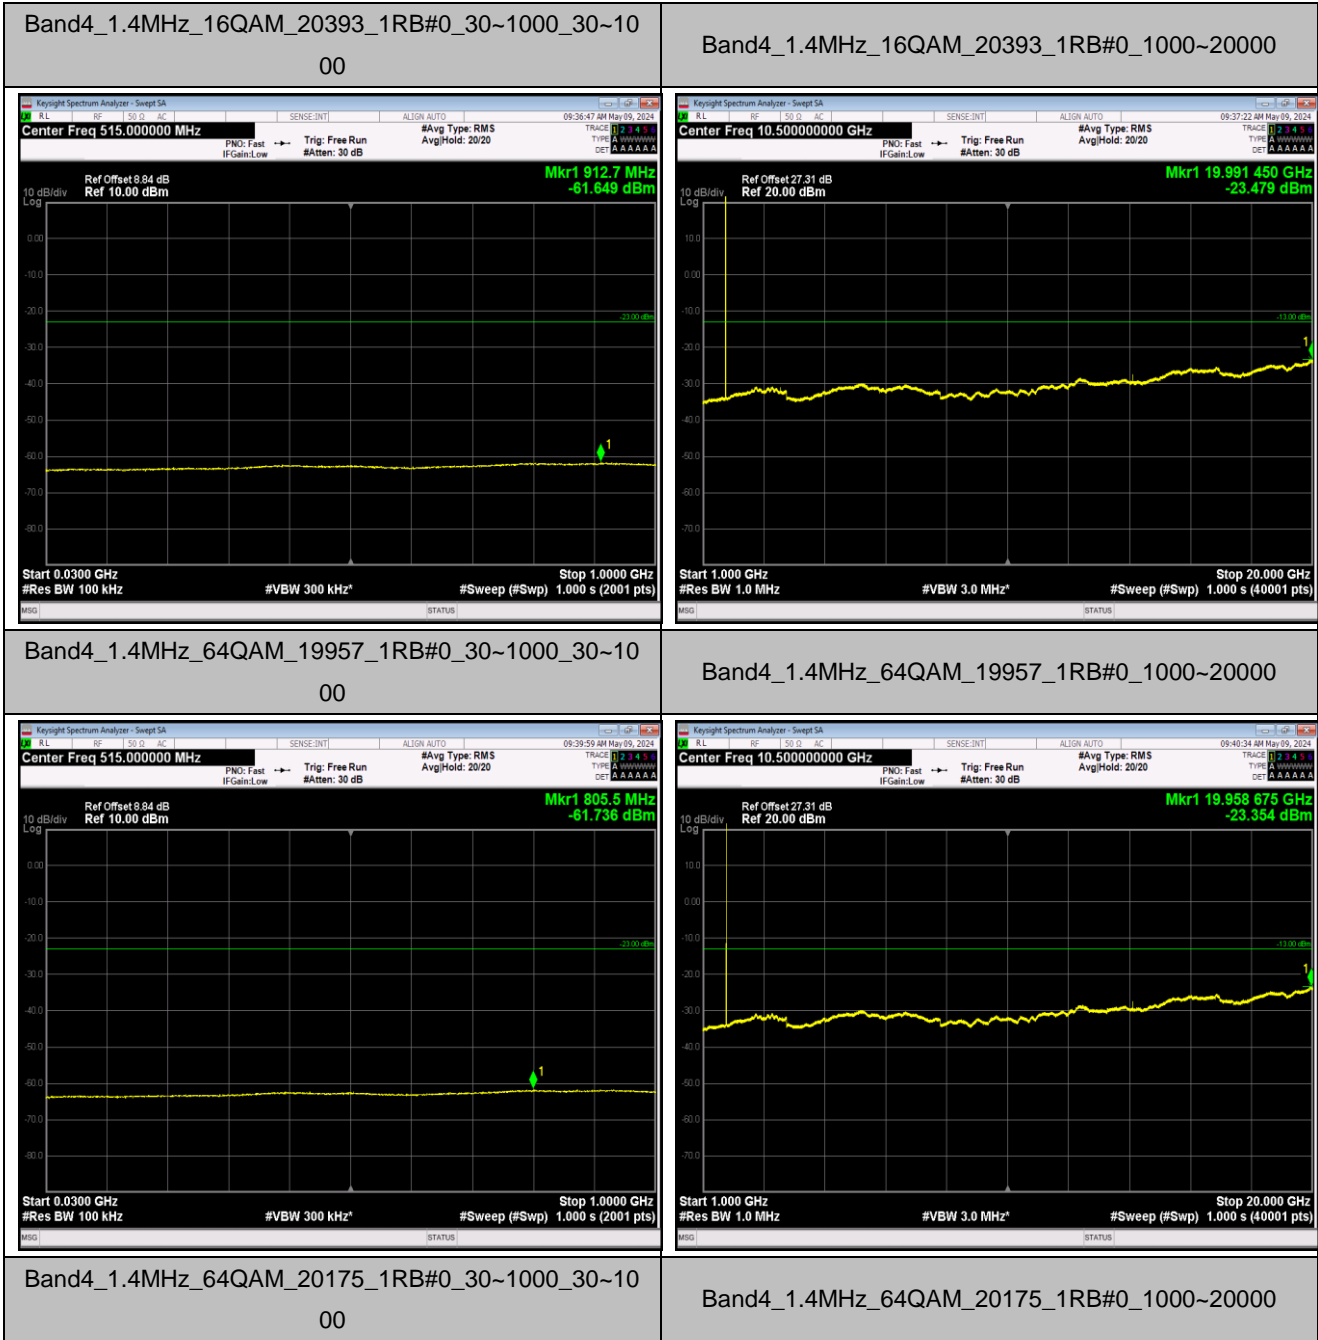

Band2_1.4MHz_16QAM_19193_1RB#0_30~1000_30~10

Band2_1.4MHz_16QAM_19193_1RB#0_1000~20000

Band2_20MHz_16QAM_18700_1RB#0_30~1000_30~100
0

Band2_20MHz_16QAM_18700_1RB#0_1000~20000

Band2_20MHz_16QAM_18900_1RB#0_30~1000_30~100
0

Band2_20MHz_16QAM_18900_1RB#0_1000~20000

Band2_20MHz_16QAM_19100_1RB#0_30~1000_30~100

Band2_20MHz_16QAM_19100_1RB#0_1000~20000

Band2_20MHz_64QAM_18700_1RB#0_30~1000_30~100

Band2_20MHz_64QAM_18700_1RB#0_1000~20000

Band2_20MHz_64QAM_18900_1RB#0_30~1000_30~100

Band2_20MHz_64QAM_18900_1RB#0_1000~20000

Band4_1.4MHz_64QAM_20393_1RB#0_30~1000_30~1000

Band4_1.4MHz_64QAM_20393_1RB#0_1000~20000

Band4_20MHz_QPSK_20050_1RB#0_30~1000_30~1000