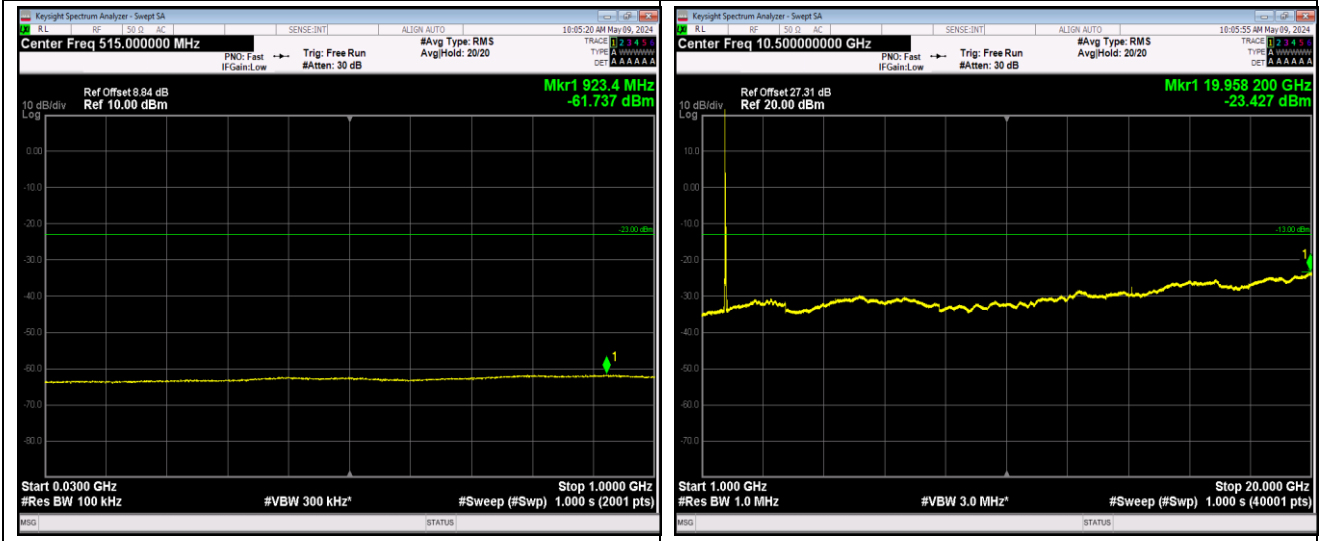

Band4_20MHz_QPSK_20175_1RB#0_30~1000_30~1000

Band4_20MHz_QPSK_20175_1RB#0_1000~20000_1000