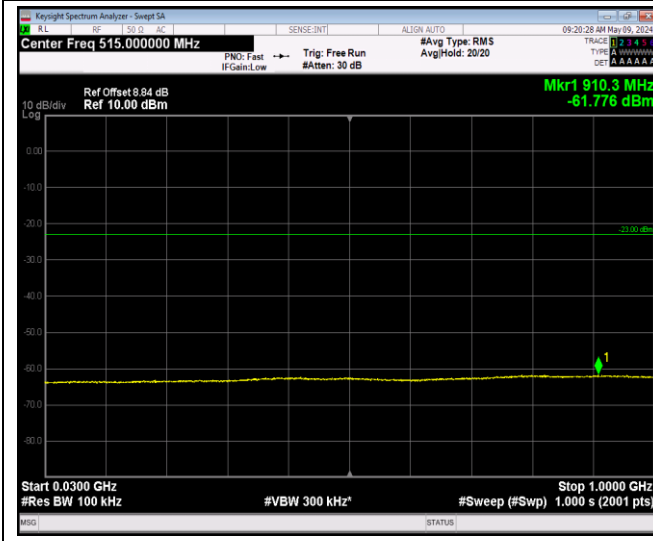

Band2_20MHz_16QAM_18900_1RB#0_1000~20000

Band2_20MHz_16QAM_19100_1RB#0_30~1000_30~100

Band2_20MHz_16QAM_19100_1RB#0_1000~20000