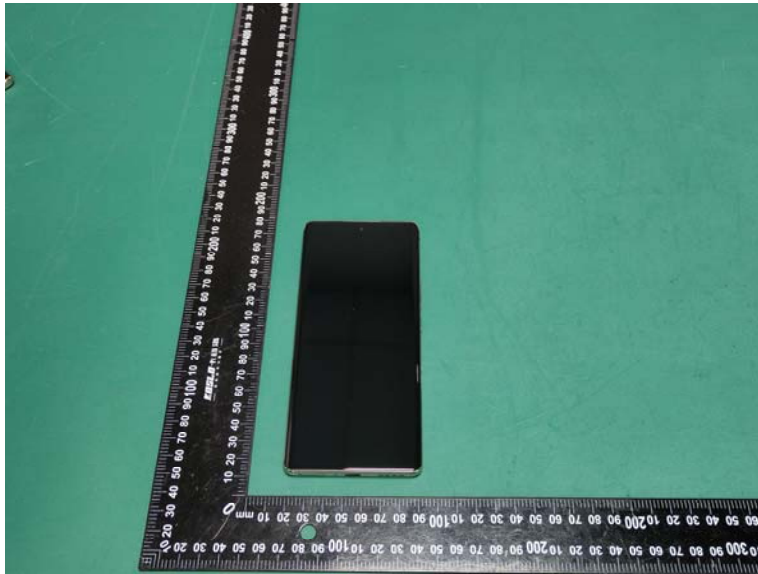

EUT EXTERNAL PHOTOGRAPHS

Normal version

Lighting Version