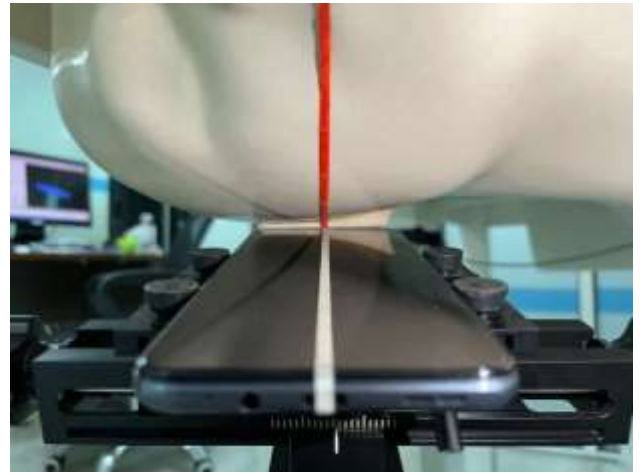

EUT Photos (Model:)

EUT Antenna Locations

SAR Test Setup Photos

Head

Right Cheek

Right Tilted

Left Cheek

Left Tilted

Body

Front side (10mm)

Back side(10mm)

Top side(10mm)

Left side(10mm)

Right side(10mm)

EUT holder Perturbation Evaluation Test Setup Photos

DUT with device holder (DUT direct contact with the phantom)

DUT without device holder (DUT direct contact with the phantom)