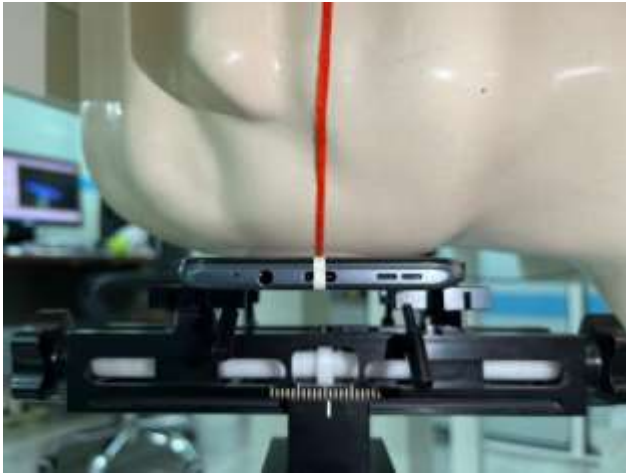

EUT Photos (Model:)

EUT Antenna Locations

SAR Test Setup Photos

Head

Right Cheek

Right Tilted

Left Cheek

Left Tilted

Body

Front side (10mm)

Back side(10mm)

Top side(10mm)

Left side(10mm)

Right side(10mm)

EUT holder Perturbation Evaluation Test Setup Photos

DUT with device holder (DUT direct contact with the phantom)

DUT without device holder (DUT direct contact with the phantom)