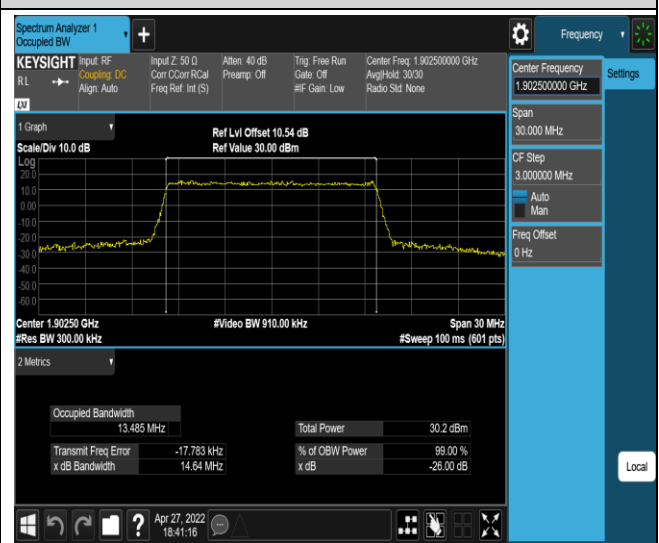

Test Graphs

Band2-15MHz-QPSK-18675-75RB#0 **Band2-15MHz-QPSK-18900-75RB#0**

Band2-15MHz-QPSK-19125-75RB#0

Band2-15MHz-16QAM-18675-75RB#0

Band2-15MHz-16QAM-18900-75RB#0

Band2-15MHz-16QAM-19125-75RB#0

Band2-20MHz-QPSK-18700-100RB#0