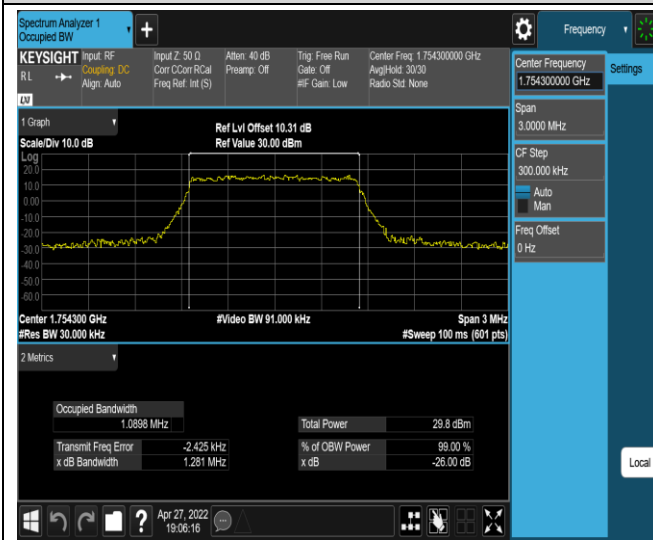

Band4-1.4MHz-QPSK-20393-6RB#0

Band4-1.4MHz-16QAM-20175-6RB#0