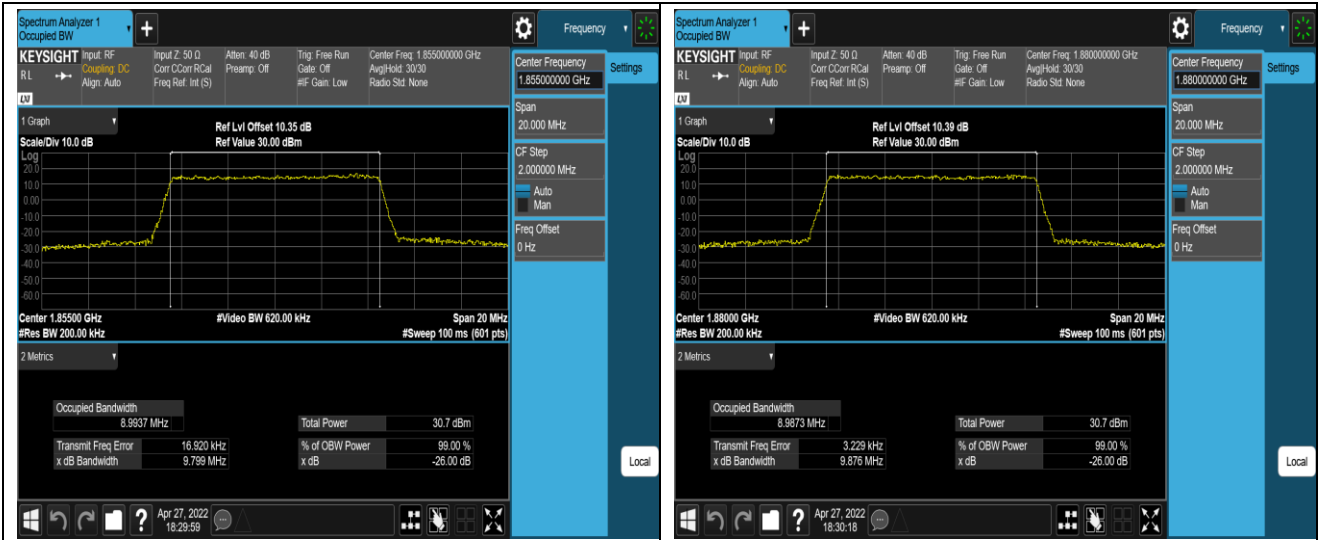

Band2-15MHz-QPSK-18675-75RB#0   **Band2-15MHz-QPSK-18900-75RB#0**