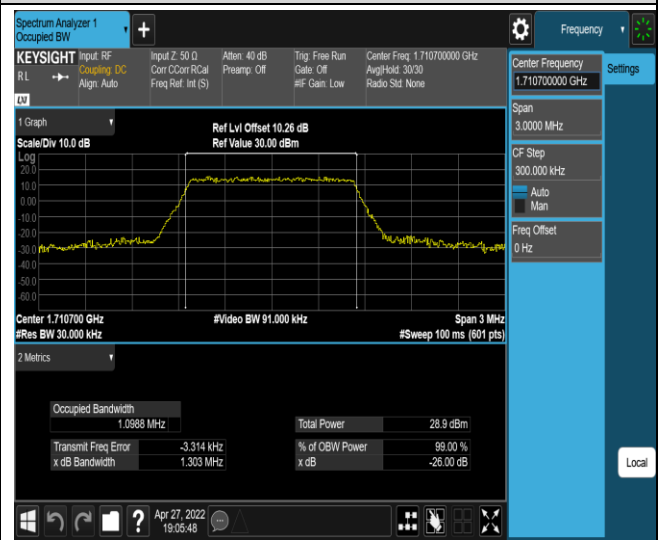

Band4-1.4MHz-16QAM-19957-6RB#0

Band4-1.4MHz-16QAM-20393-6RB#0