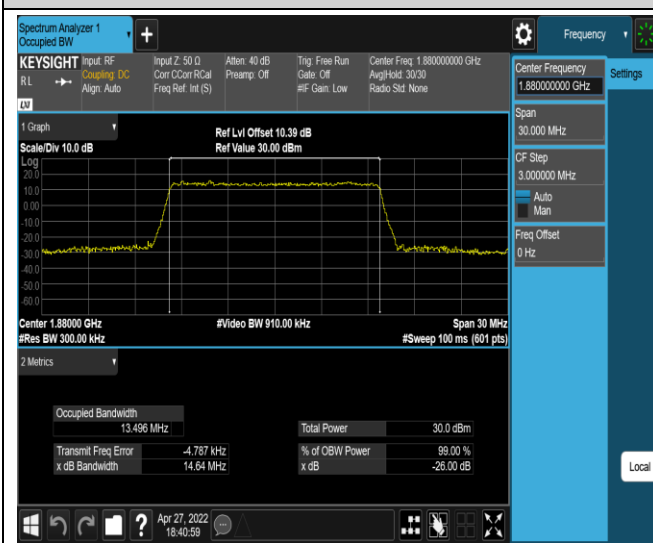

Test Graphs

Band2-15MHz-QPSK-18675-75RB#0 **Band2-15MHz-QPSK-18900-75RB#0**

Band2-15MHz-QPSK-19125-75RB#0

Band2-15MHz-16QAM-18675-75RB#0

Band2-15MHz-16QAM-18900-75RB#0

Band2-15MHz-16QAM-19125-75RB#0

Band2-20MHz-QPSK-18700-100RB#0