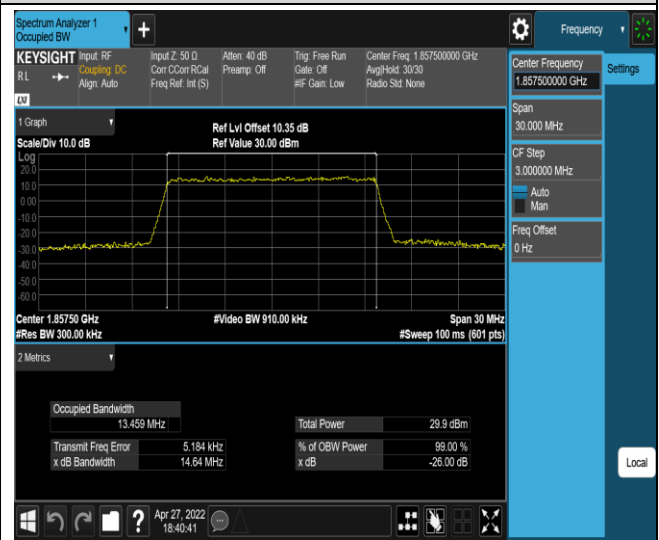

Test Graphs

Band2-15MHz-QPSK-18675-75RB#0 **Band2-15MHz-QPSK-18900-75RB#0**

Band2-15MHz-QPSK-19125-75RB#0

Band2-15MHz-16QAM-18675-75RB#0

Band2-15MHz-16QAM-18900-75RB#0

Band2-15MHz-16QAM-19125-75RB#0

Band2-20MHz-QPSK-18700-100RB#0