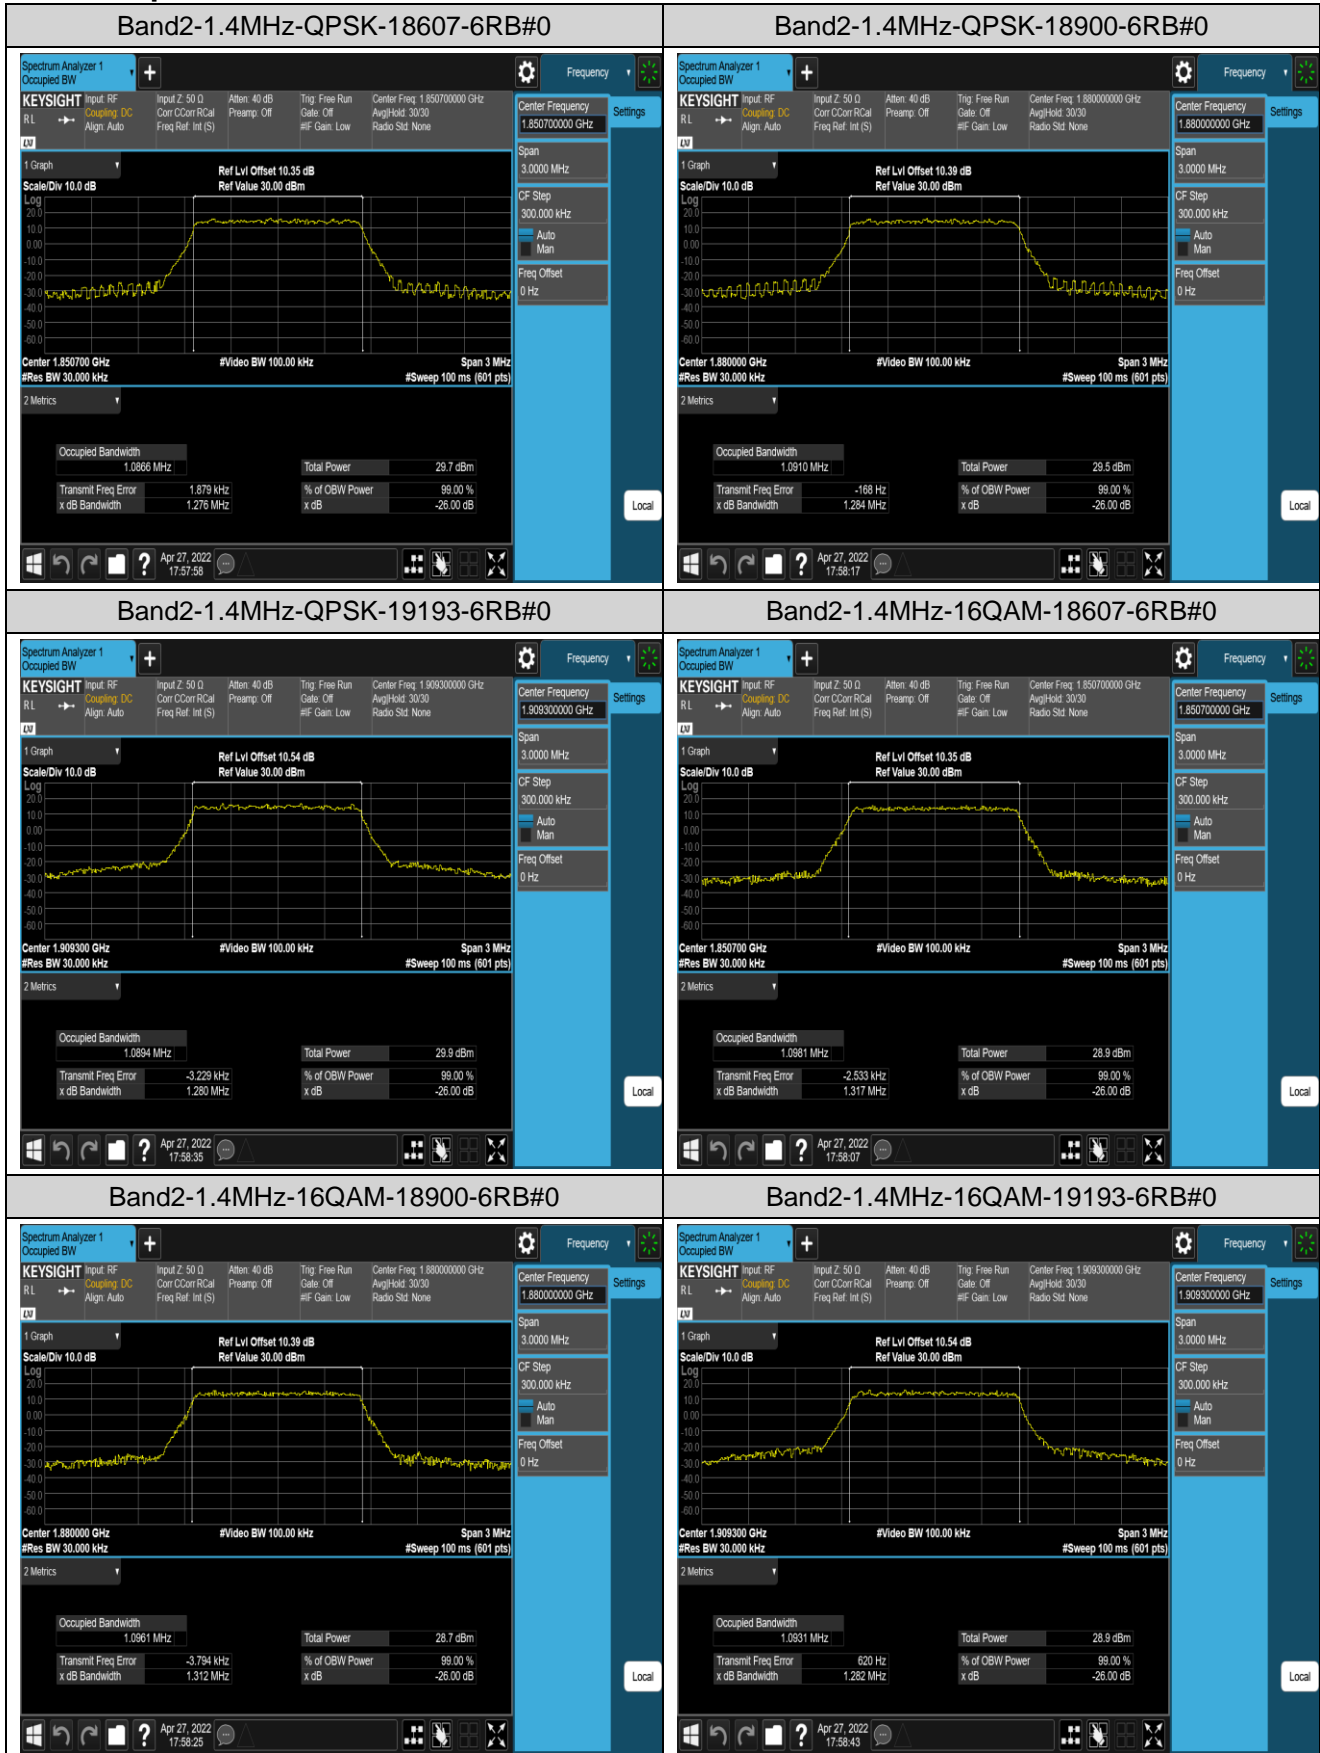

Test Graphs