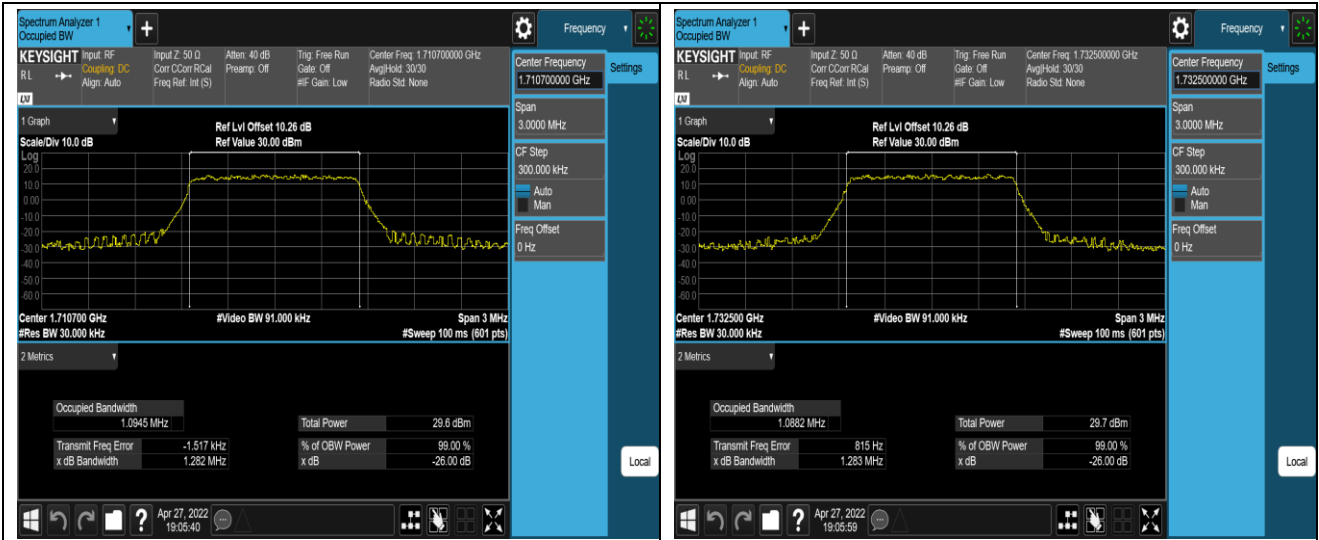

Band4-1.4MHz-QPSK-20393-6RB#0

Band4-1.4MHz-16QAM-19957-6RB#0