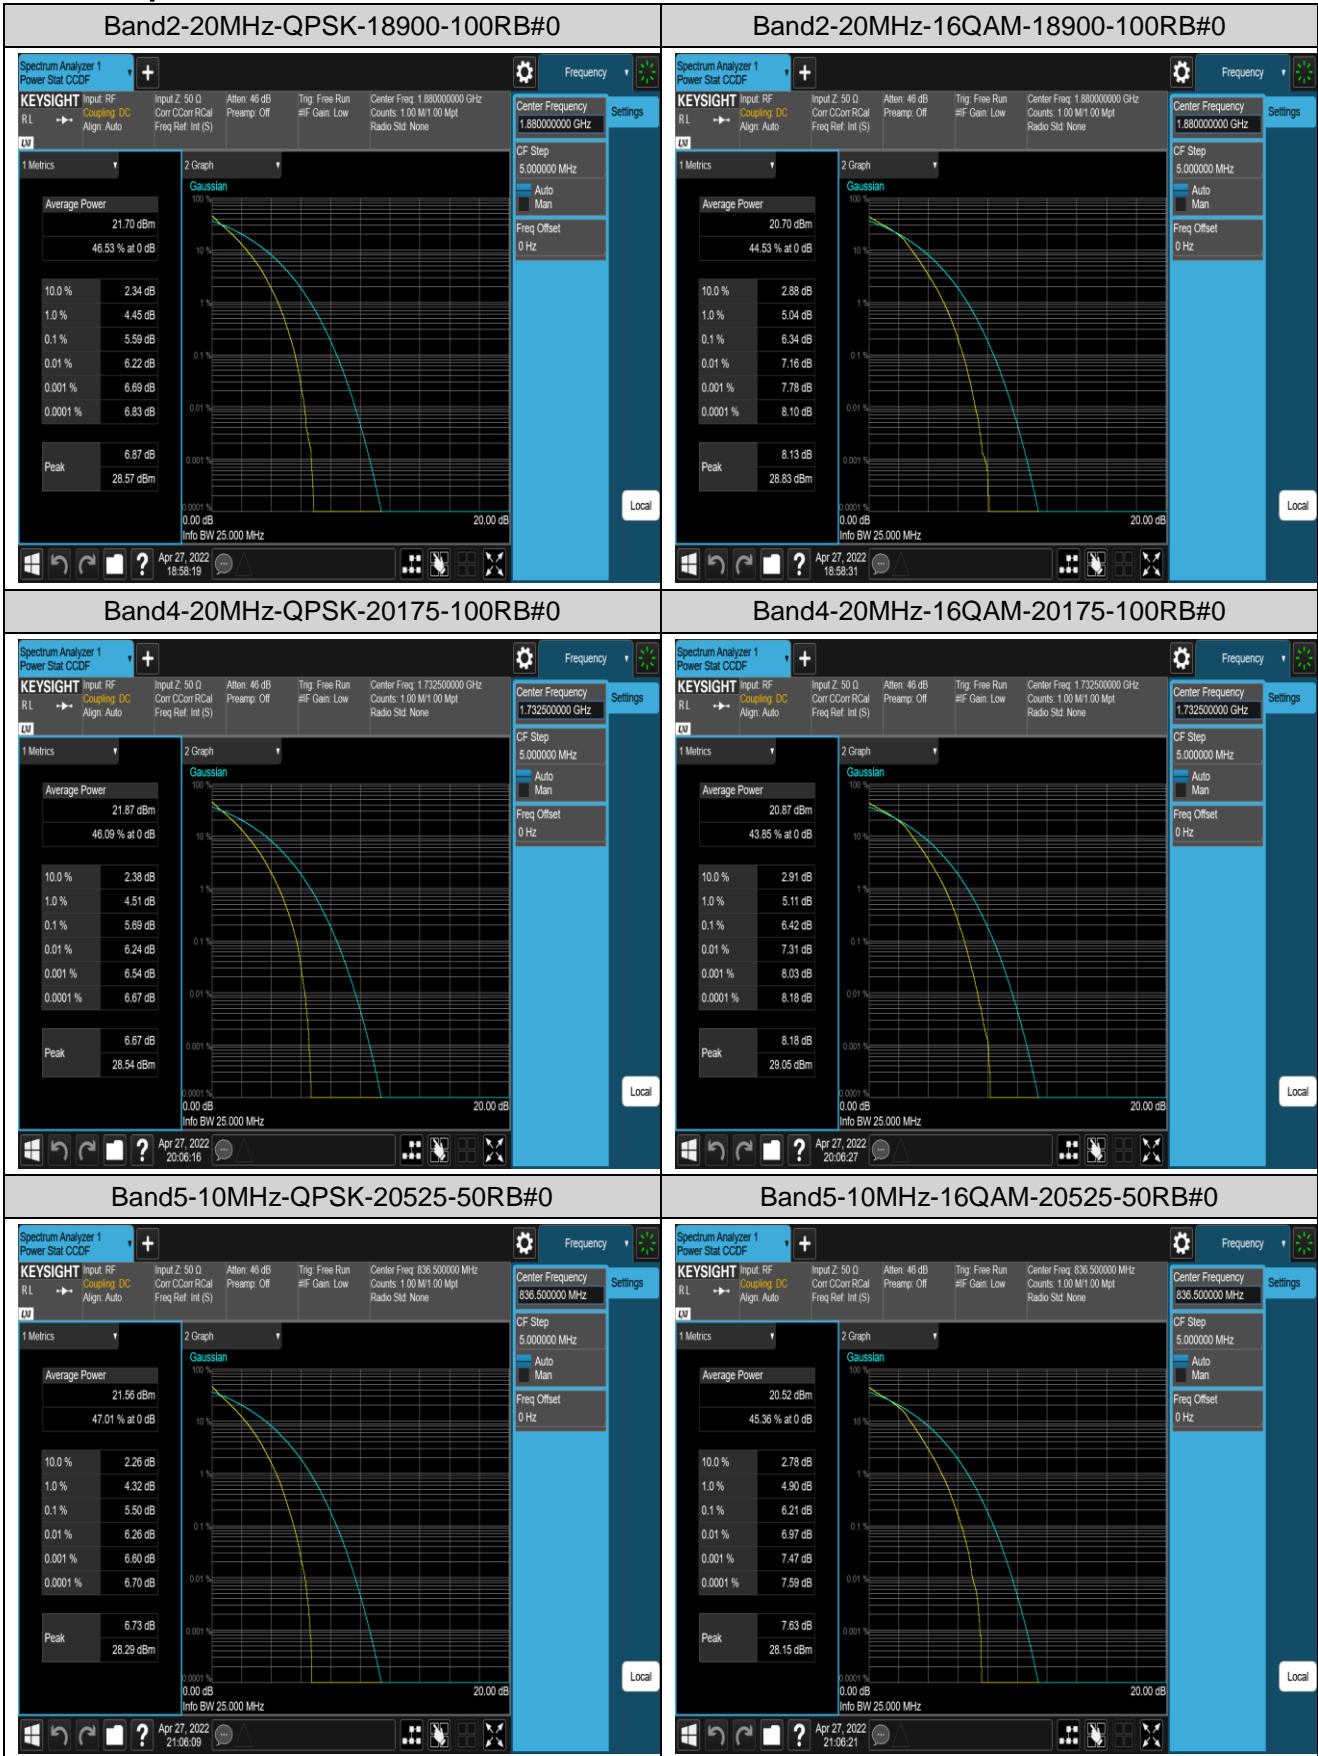

Test Graphs