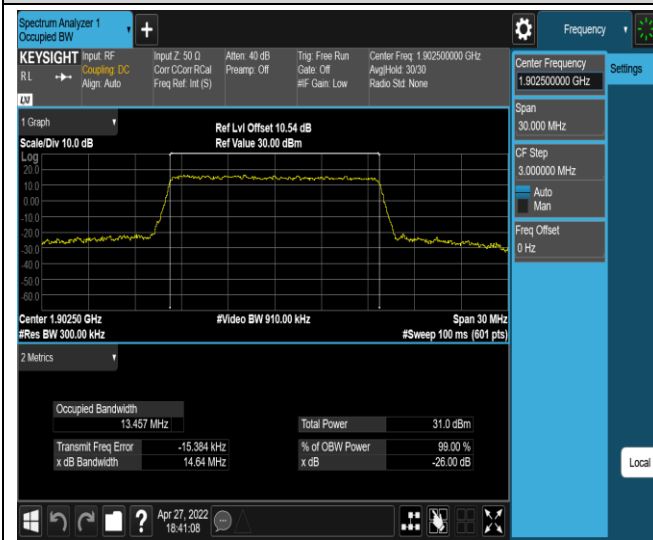

Test Graphs

Band2-15MHz-QPSK-18675-75RB#0 **Band2-15MHz-QPSK-18900-75RB#0**

Band2-15MHz-QPSK-19125-75RB#0

Band2-15MHz-16QAM-18675-75RB#0

Band2-15MHz-16QAM-18900-75RB#0

Band2-15MHz-16QAM-19125-75RB#0

Band2-20MHz-QPSK-18700-100RB#0