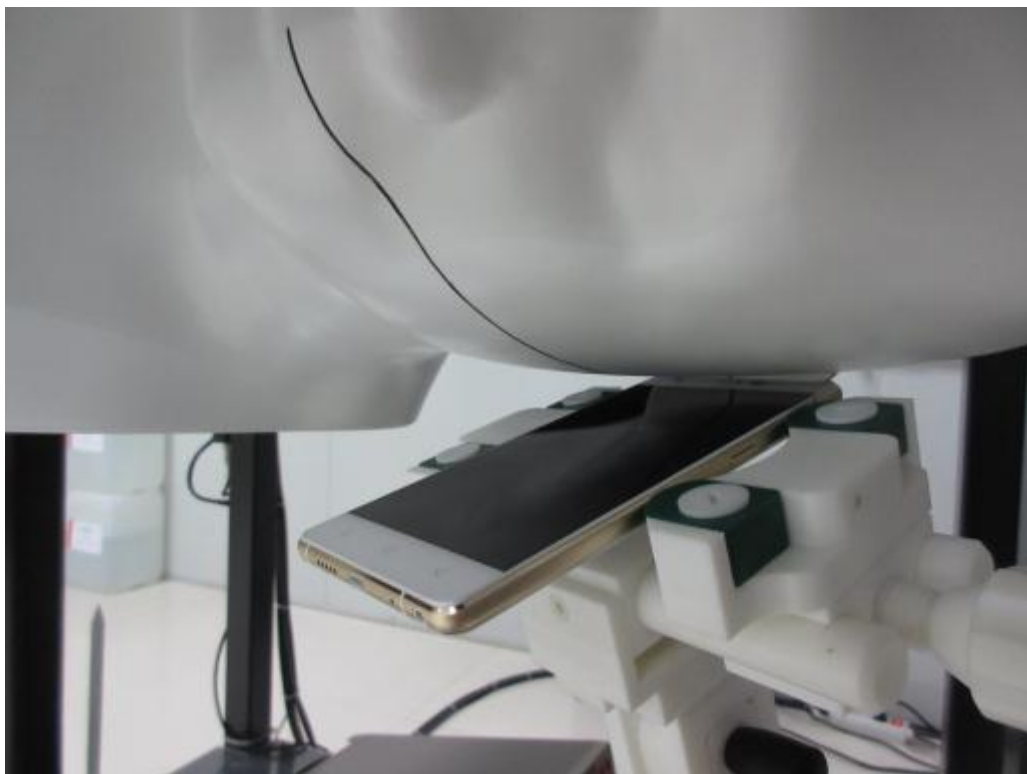

1. TEST SETUP PHOTOGRAPHS

Photograph of the depth in the Head Phantom

Photograph of the depth in the Body Phantom

Head Setup Photo (Left cheek)

Head Setup Photo (Left Tilt)

Head Setup Photo (Right Cheek)

Head Setup Photo (Right Tilt)

10mm body-worn Back Side Setup Photo (hotspot)

10mm body-worn Front Side Setup Photo (hotspot)

10mm body-worn Right Side Setup Photo (hotspot)

10mm body-worn Left Side Setup Photo (hotspot)

10mm body-worn Top Side Setup Photo (hotspot)

10mm body-worn Bottom Side Setup Photo (hotspot)