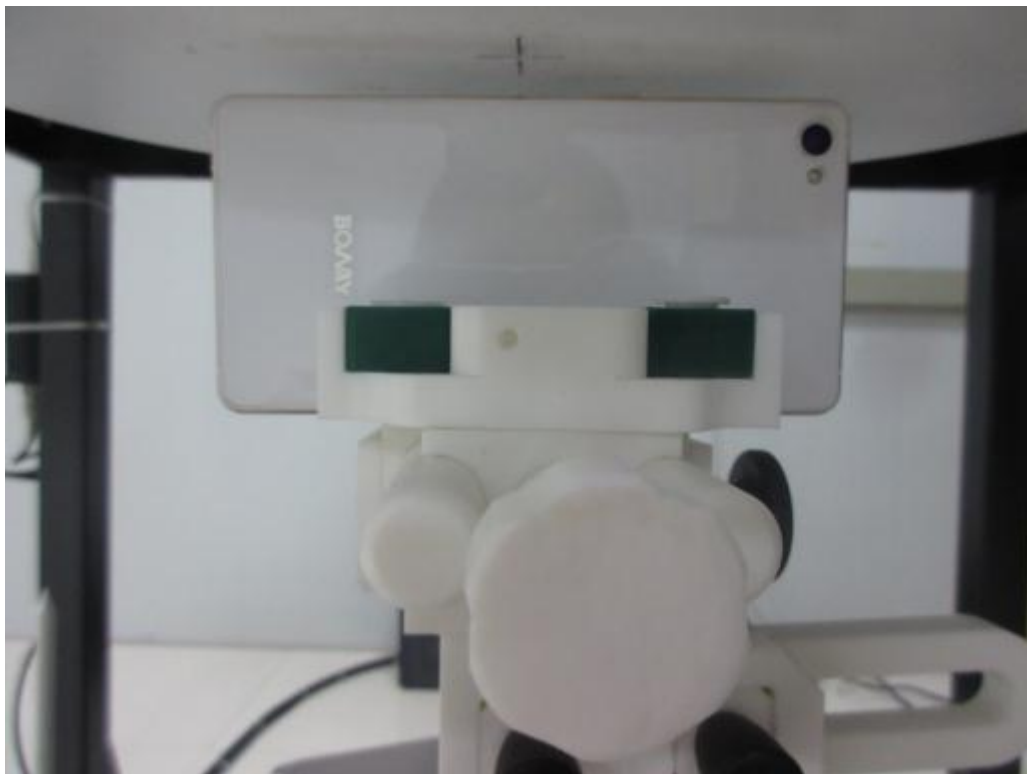

1. TEST SETUP PHOTOGRAPHS

Photograph of the depth in the Head Phantom

Photograph of the depth in the Body Phantom

Head Setup Photo (Left cheek)

Head Setup Photo (Left Tilt)

Head Setup Photo (Right Cheek)

Head Setup Photo (Right Tilt)

10mm body-worn Back Side Setup Photo (hotspot)

10mm body-worn Front Side Setup Photo (hotspot)

10mm body-worn Right Side Setup Photo (hotspot)

10mm body-worn Left Side Setup Photo (hotspot)

10mm body-worn Top Side Setup Photo (hotspot)

10mm body-worn Bottom Side Setup Photo (hotspot)