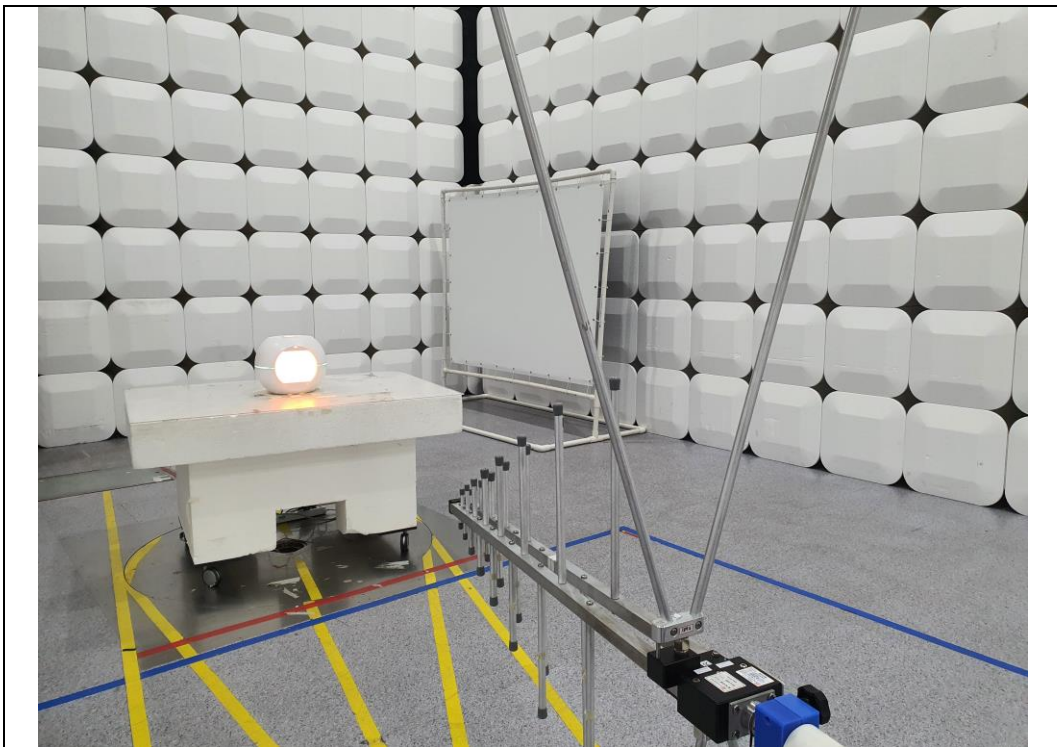

Test Setup Photos

Test Setup Photos

Radiated Emission_ 9 kHz ~ 30 MHz

Test distance : 3 m, height of table : 0.8 m

Radiated Emission_ 30 MHz ~ 1 GHz

Test distance : 3 m, height of table : 0.8 m

Test Setup Photos

Radiated Emission_1 GHz ~ 18 GHz

Test distance : 1 m, height of table : 1.5 m

Radiated Emission_18 GHz ~ 26 GHz

Test distance : 1 m, height of table : 1.5 m

Test Setup Photos

Conducted Emission_Front

Conducted Emission_Rear