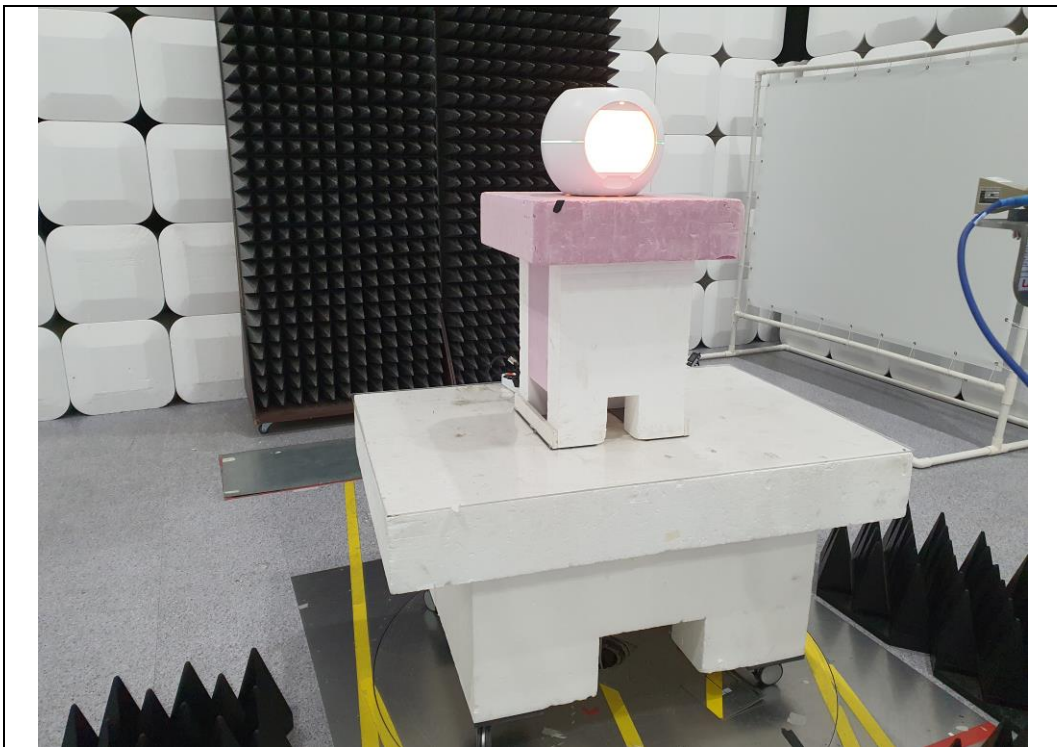

Test Setup Photos

Test Setup Photos

Radiated Emission_ 9 kHz ~ 30 MHz

Test distance : 3 m, height of table : 0.8 m

Radiated Emission_ 30 MHz ~ 1 GHz

Test distance : 3 m, height of table : 0.8 m

Test Setup Photos

Radiated Emission_1 GHz ~ 18 GHz

Test distance : 1 m, height of table : 1.5 m

Radiated Emission_18 GHz ~ 26 GHz

Test distance : 1 m, height of table : 1.5 m

Test Setup Photos

Conducted Emission_Front

Conducted Emission_Rear