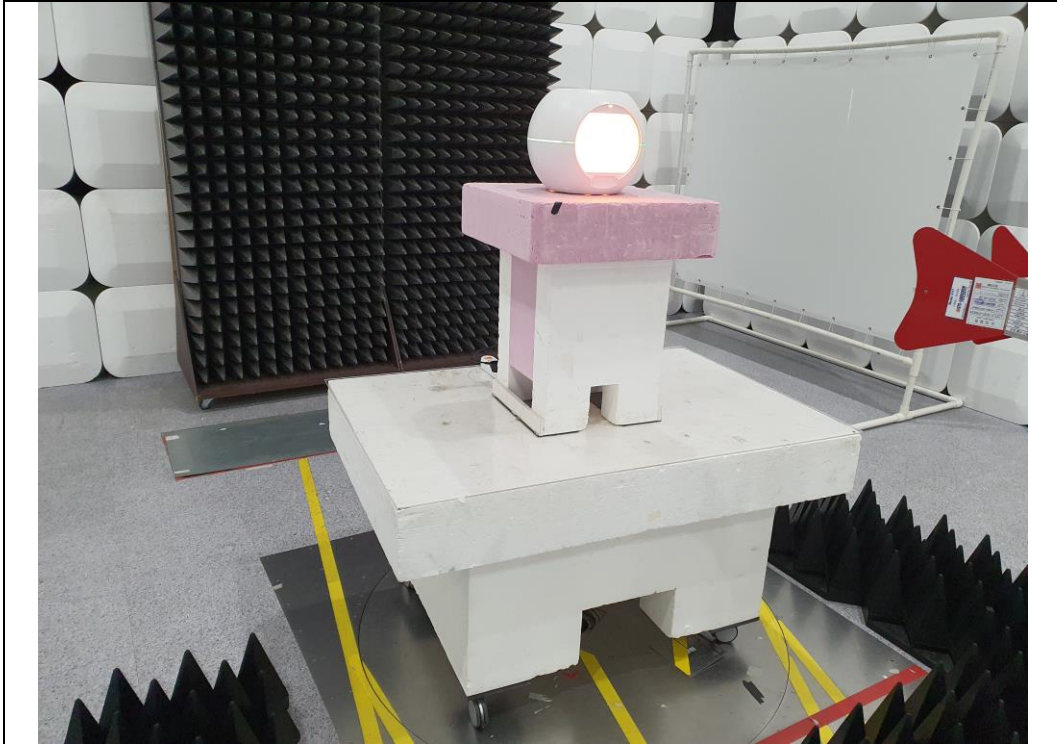

Test Setup Photos

Test Setup Photos

Radiated Emission_ 9 kHz ~ 30 MHz

Test distance : 3 m, height of table : 0.8 m

Radiated Emission_ 30 MHz ~ 1 GHz

Test distance : 3 m, height of table : 0.8 m

Test Setup Photos

Radiated Emission_1 GHz ~ 18 GHz

Test distance : 1 m, height of table : 1.5 m

Radiated Emission_18 GHz ~ 26 GHz

Test distance : 1 m, height of table : 1.5 m

Test Setup Photos

Conducted Emission_Front

Conducted Emission_Rear