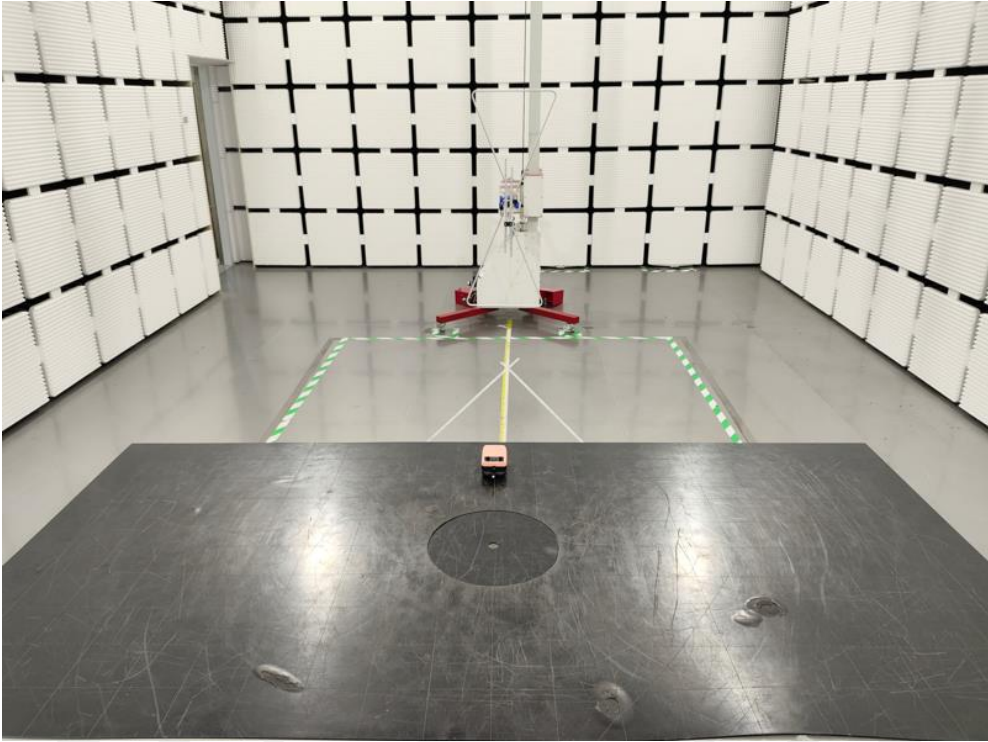

Appendix I Test Setup Photo

FCC ID: 2AIN7-JA-05

Spurious Radiation Emissions Test (<1G)

Spurious Radiation Emissions Test (>1G)

Conducted emission Test

-----End-----