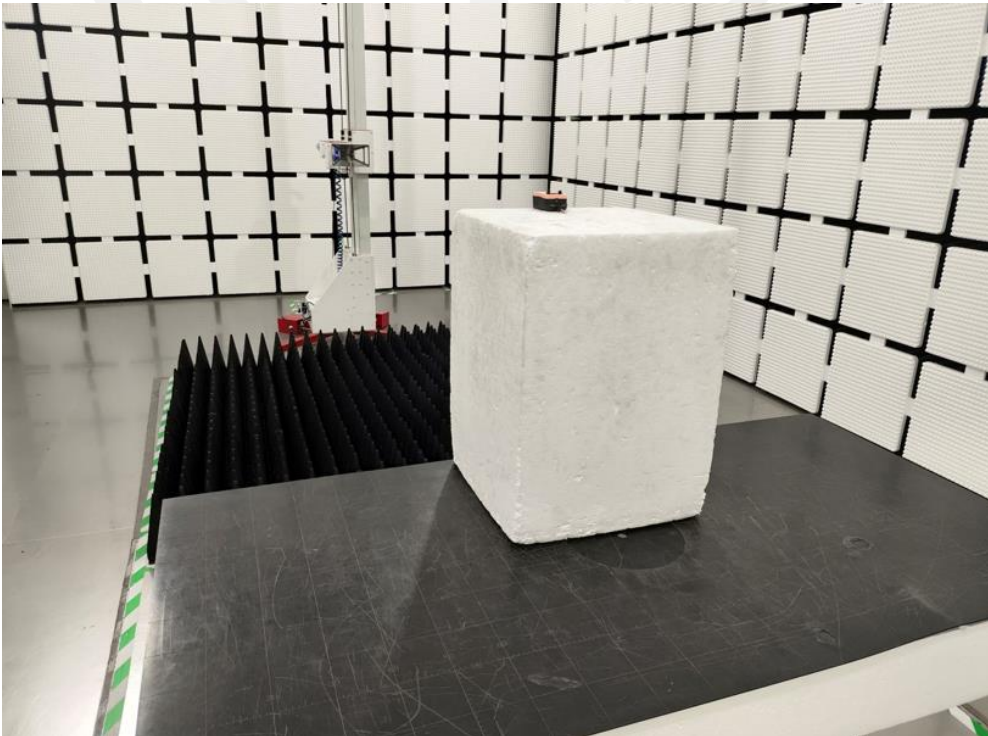

Appendix I Test Setup Photo

FCC ID: 2AIN7-JA-05

Spurious Radiation Emissions Test (<1G)

Spurious Radiation Emissions Test (>1G)

Conducted emission Test

-----End-----