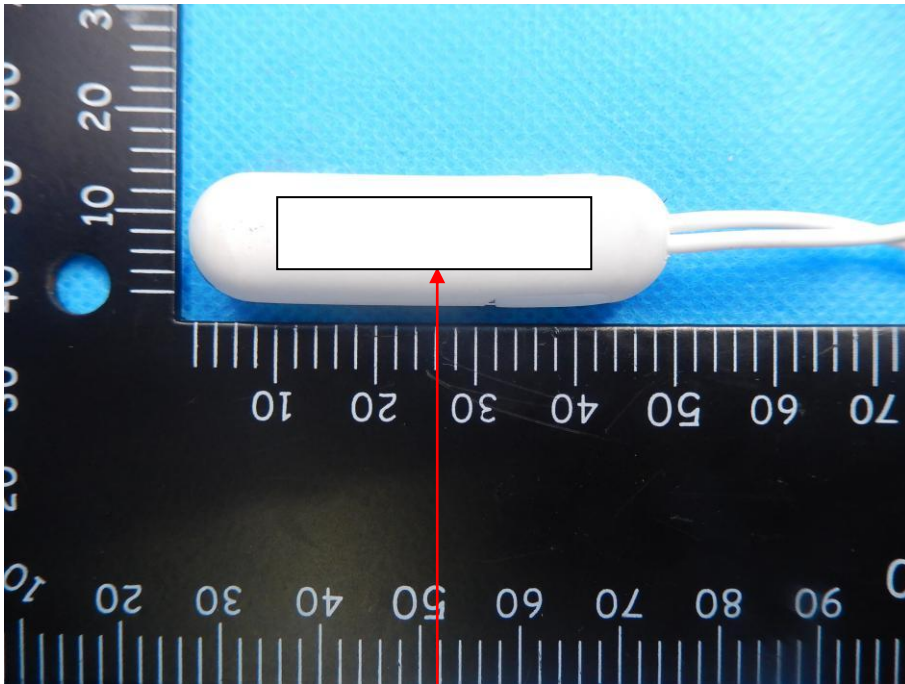

## FCC Label

Helix Cuff Bluetooth Headset

Model name: Helix Cuff SH-A1

FCC ID:2AIGDSH-A1

This device complies with part 15 of the FCC Rules. Operation is subject to the following two conditions: (1) This device may not cause harmful interference, and (2) this device must accept any interference received, including interference that may cause undesired operation.