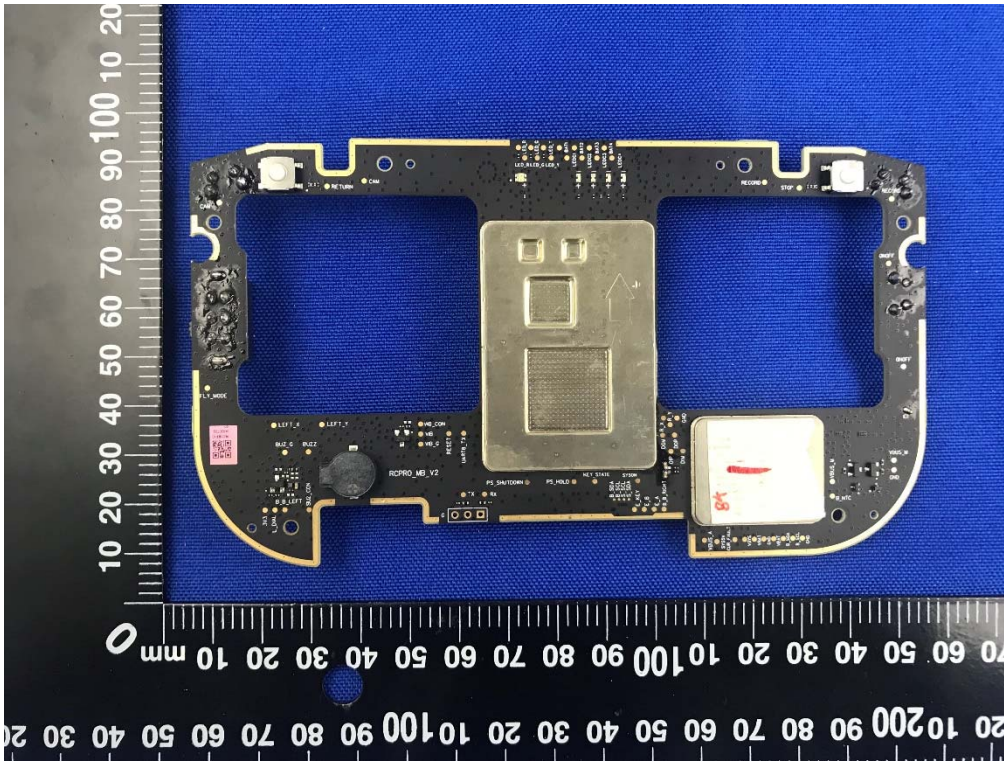

ANNEX D EUT INTERNAL PHOTOS

EUT UNCOVER VIEW

EUT UNCOVER VIEW

EUT UNCOVER VIEW

ANTENNA

MAIN BOARD TOP VIEW (WITH SHIELDING)

MAIN BOARD TOP VIEW (WITHOUT SHIELDING)

MAIN BOARD REAR VIEW (WITH SHIELDING)

MAIN BOARD TOP VIEW

MAIN BOARD REAR VIEW

MAIN BOARD TOP VIEW

MAIN BOARD REAR VIEW

Battery Photo (FRONT)

Battery Photo (REAR)