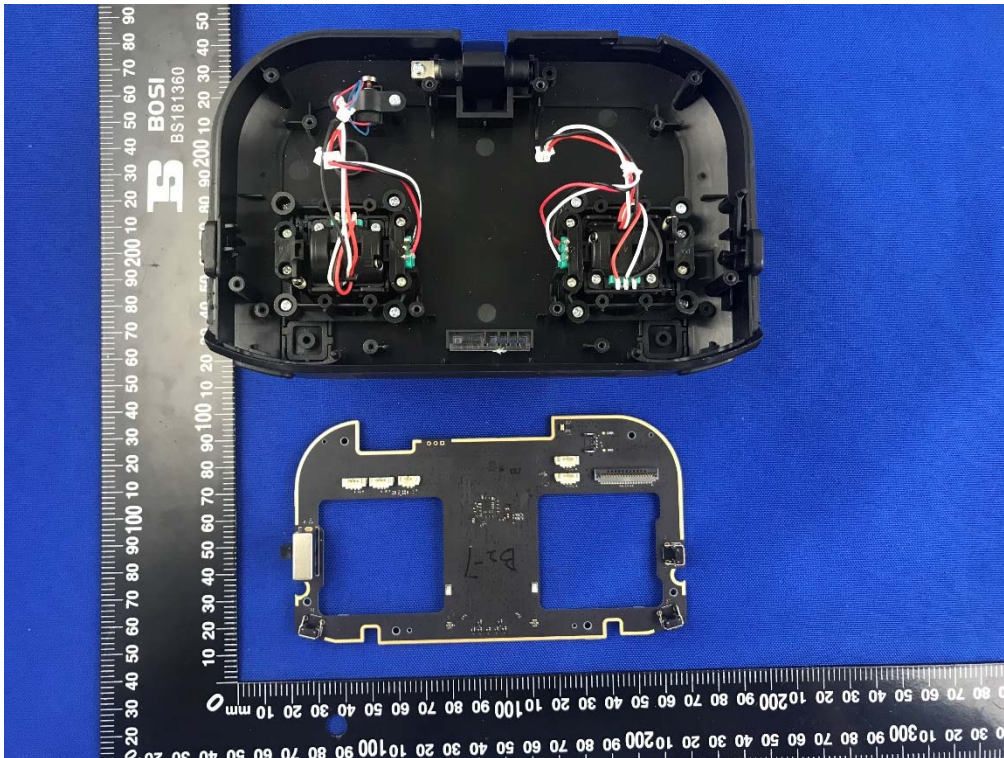

ANNEX D EUT INTERNAL PHOTOS

EUT UNCOVER VIEW

EUT UNCOVER VIEW

EUT UNCOVER VIEW

ANTENNA

MAIN BOARD TOP VIEW (WITH SHIELDING)

MAIN BOARD TOP VIEW (WITHOUT SHIELDING)

MAIN BOARD REAR VIEW (WITH SHIELDING)

MAIN BOARD TOP VIEW

MAIN BOARD REAR VIEW

MAIN BOARD TOP VIEW

MAIN BOARD REAR VIEW

Battery Photo (FRONT)

Battery Photo (REAR)