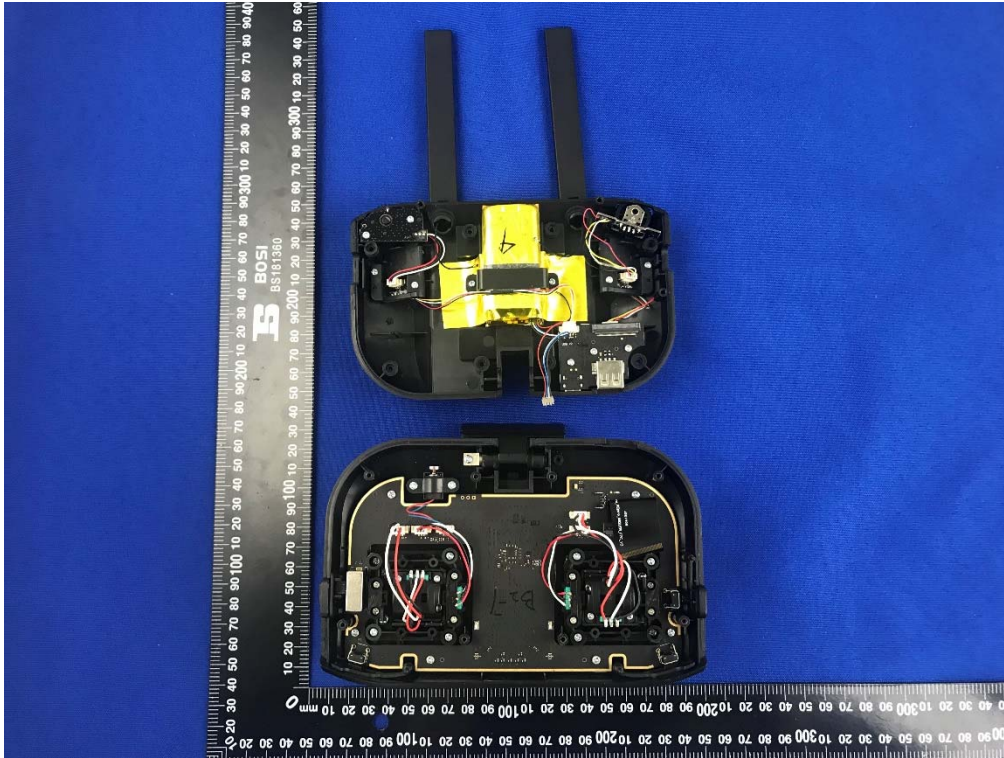

ANNEX D EUT INTERNAL PHOTOS

EUT UNCOVER VIEW

EUT UNCOVER VIEW

EUT UNCOVER VIEW

ANTENNA

MAIN BOARD TOP VIEW (WITH SHIELDING)

MAIN BOARD TOP VIEW (WITHOUT SHIELDING)

MAIN BOARD REAR VIEW (WITH SHIELDING)

MAIN BOARD TOP VIEW

MAIN BOARD REAR VIEW

MAIN BOARD TOP VIEW

MAIN BOARD REAR VIEW

Battery Photo (FRONT)

Battery Photo (REAR)