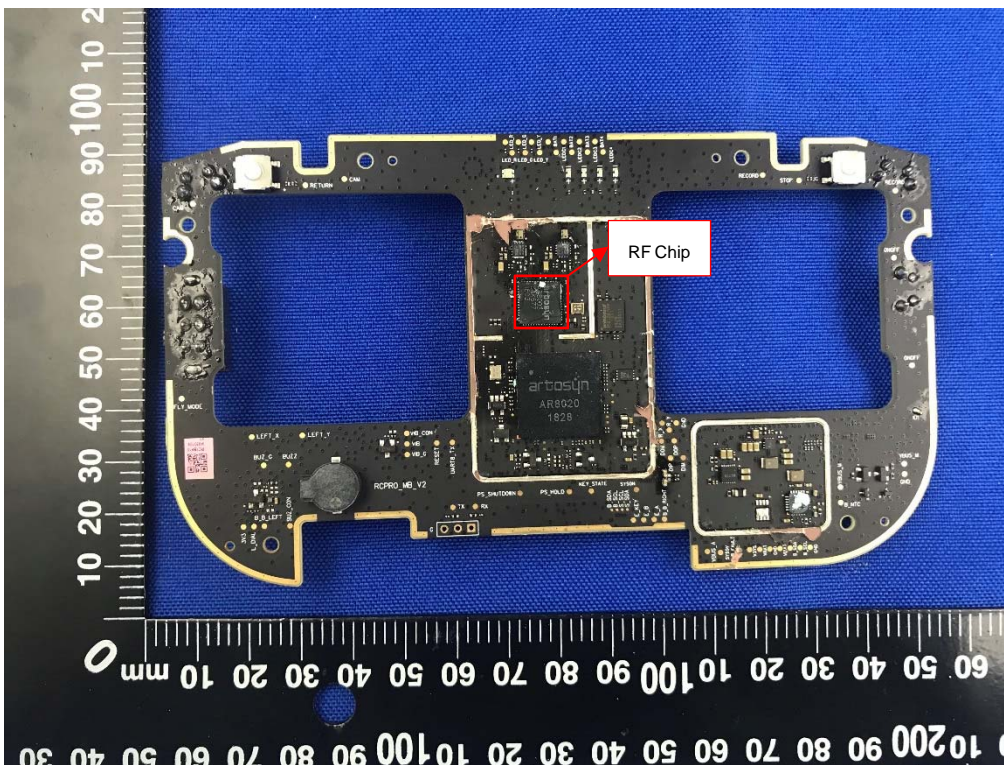

ANNEX D EUT INTERNAL PHOTOS

EUT UNCOVER VIEW

EUT UNCOVER VIEW

EUT UNCOVER VIEW

ANTENNA

MAIN BOARD TOP VIEW (WITH SHIELDING)

MAIN BOARD TOP VIEW (WITHOUT SHIELDING)

MAIN BOARD REAR VIEW (WITH SHIELDING)

MAIN BOARD TOP VIEW

MAIN BOARD REAR VIEW

MAIN BOARD TOP VIEW

MAIN BOARD REAR VIEW

Battery Photo (FRONT)

Battery Photo (REAR)