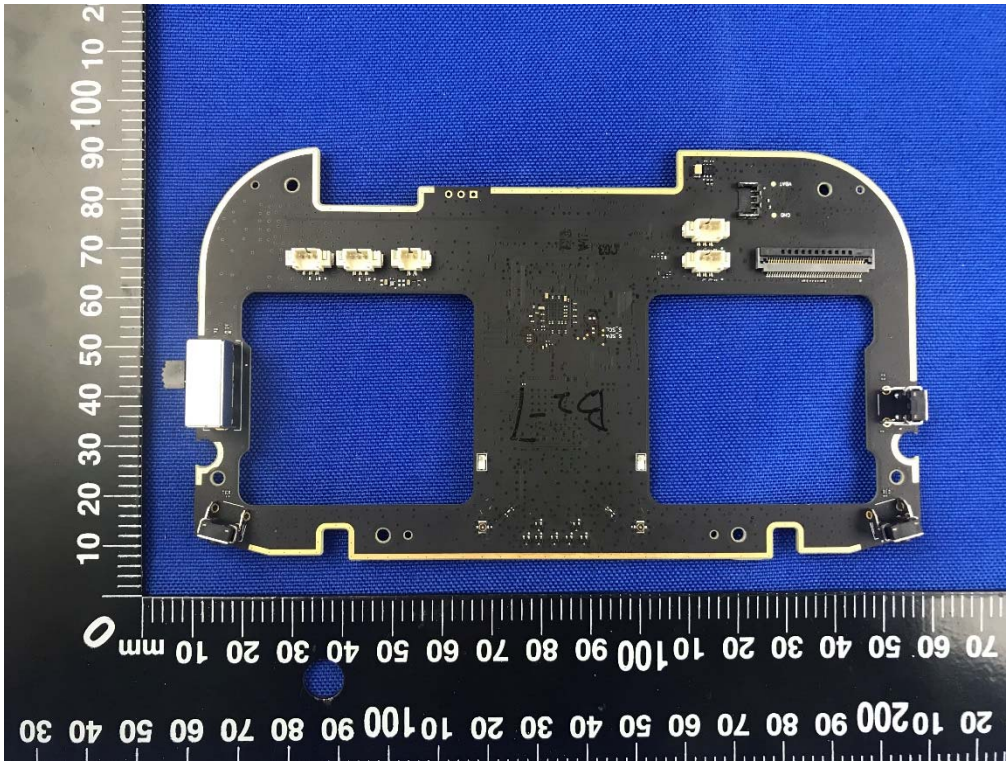

ANNEX D EUT INTERNAL PHOTOS

EUT UNCOVER VIEW

EUT UNCOVER VIEW

EUT UNCOVER VIEW

ANTENNA

MAIN BOARD TOP VIEW (WITH SHIELDING)

MAIN BOARD TOP VIEW (WITHOUT SHIELDING)

MAIN BOARD REAR VIEW (WITH SHIELDING)

MAIN BOARD TOP VIEW

MAIN BOARD REAR VIEW

MAIN BOARD TOP VIEW

MAIN BOARD REAR VIEW

Battery Photo (FRONT)

Battery Photo (REAR)