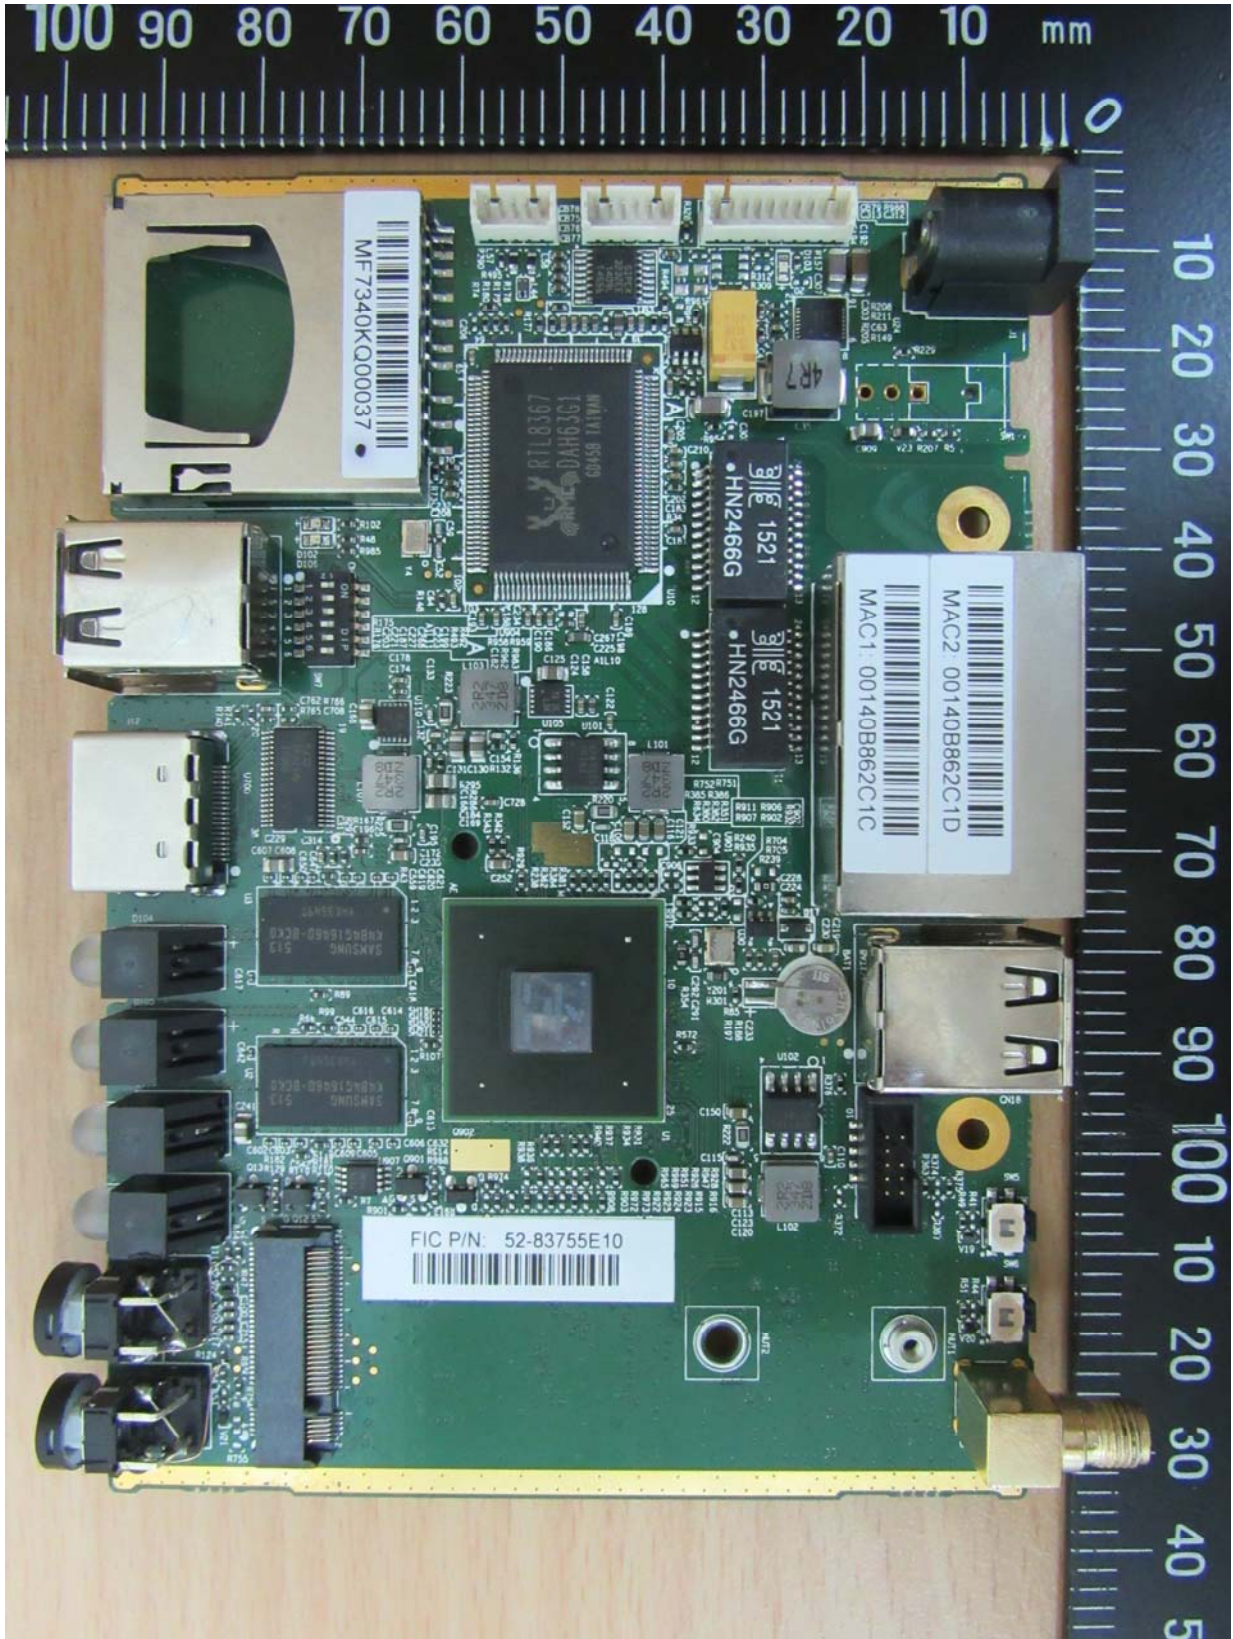

Registration number: W6M21604-15762-FCC
FCC ID: 2AID8CSPBOXMF0200A