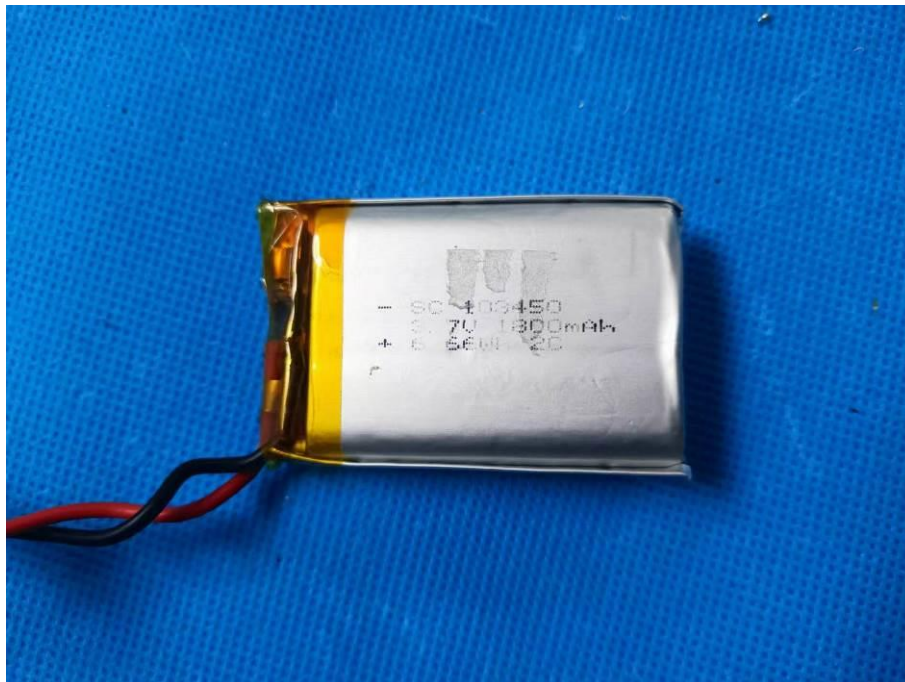

**Internal Photo**

FCC ID: 2AI67-TX5601

IC:22116-TX5601

**Inner View of the EUT**

**Inner View of the EUT**

**Inner View of the EUT**

**Inner View of the EUT**

Inner View of the EUT

Inner View of the EUT

433 wireless antenna