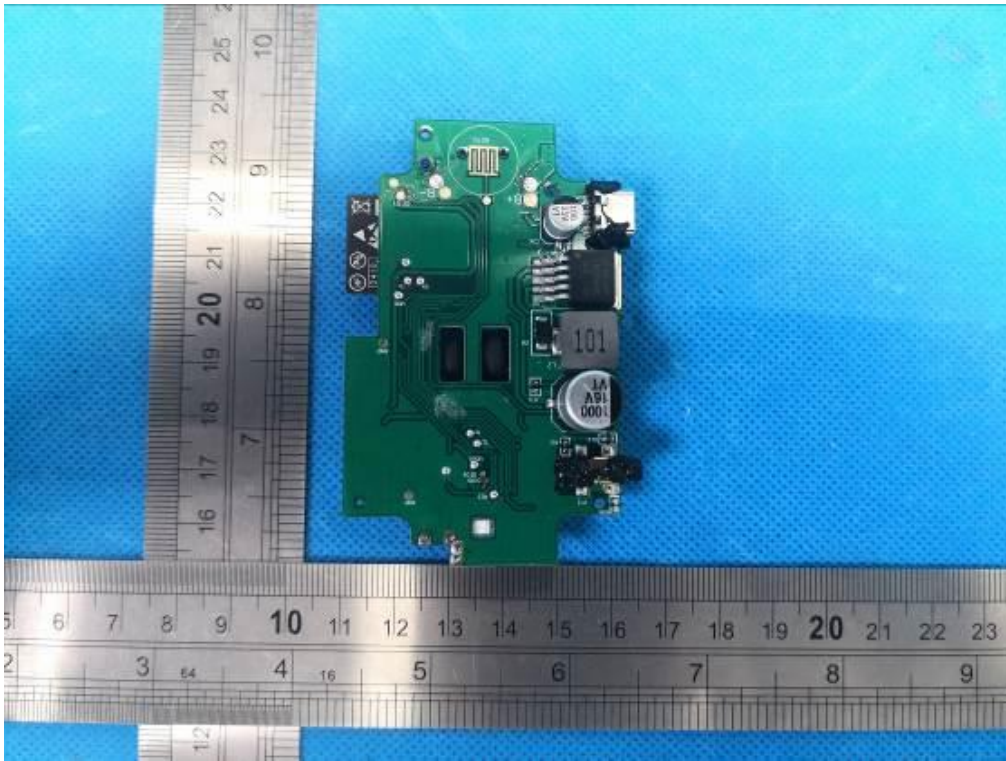

**Internal Photo**

FCC ID: 2AI67-TX5601

IC:22116-TX5601

**Inner View of the EUT**

**Inner View of the EUT**

**Inner View of the EUT**

**Inner View of the EUT**

Inner View of the EUT

Inner View of the EUT

433 wireless antenna