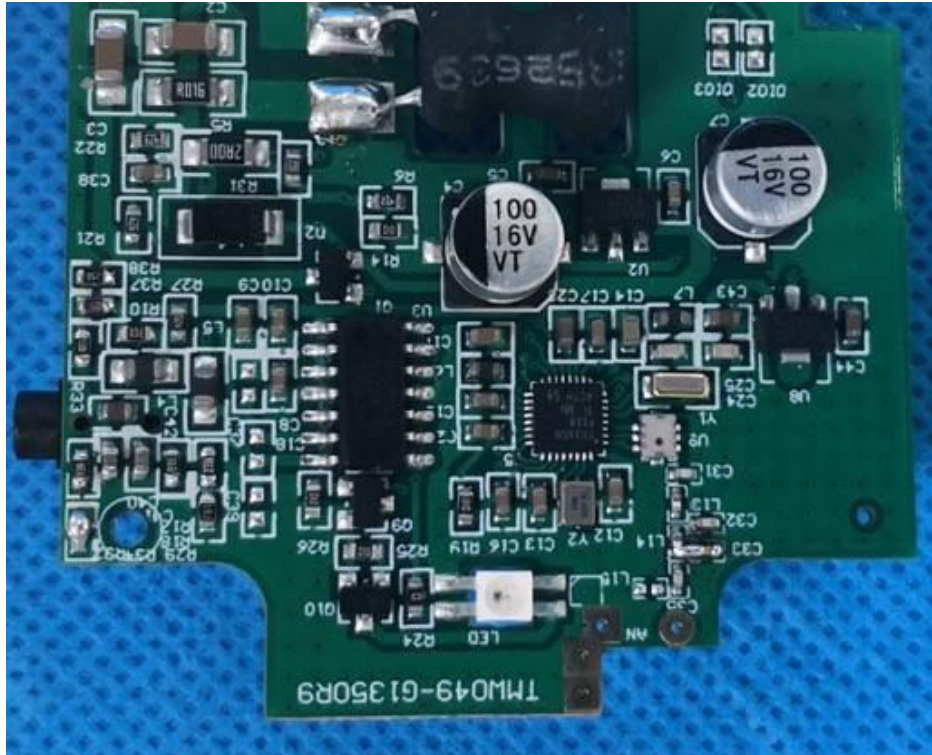

**Internal Photo**

FCC ID: 2AI67-TX5601

IC:22116-TX5601

**Inner View of the EUT**

**Inner View of the EUT**

**Inner View of the EUT**

**Inner View of the EUT**

Inner View of the EUT

Inner View of the EUT

433 wireless antenna