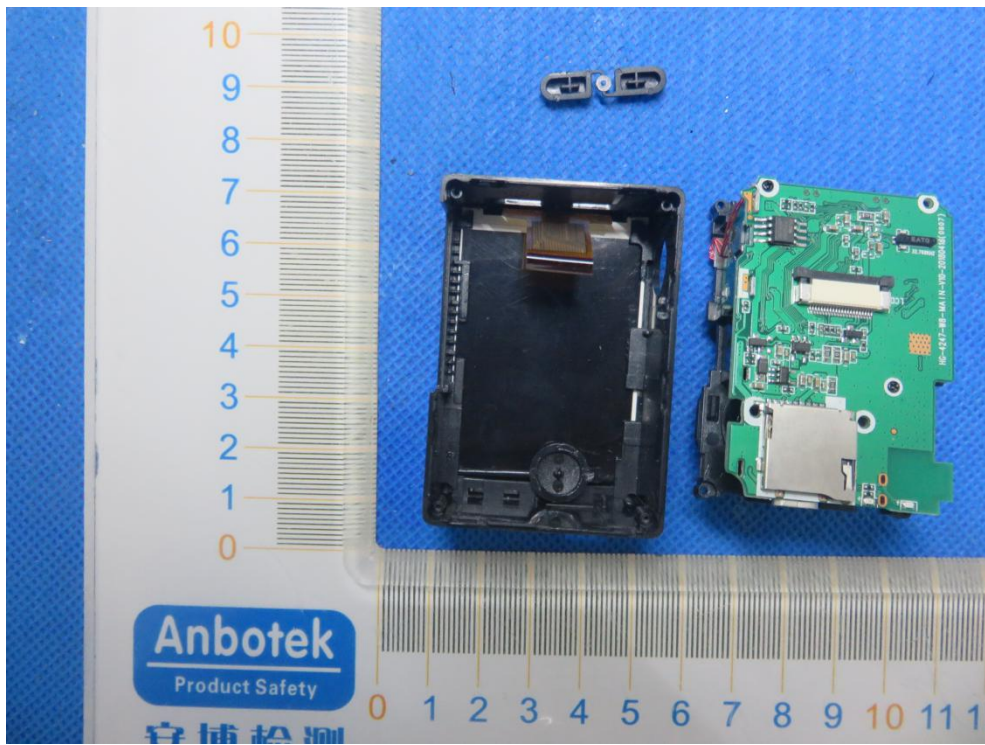

FCC ID: 2AI5B-SO58

WIFI Antenna