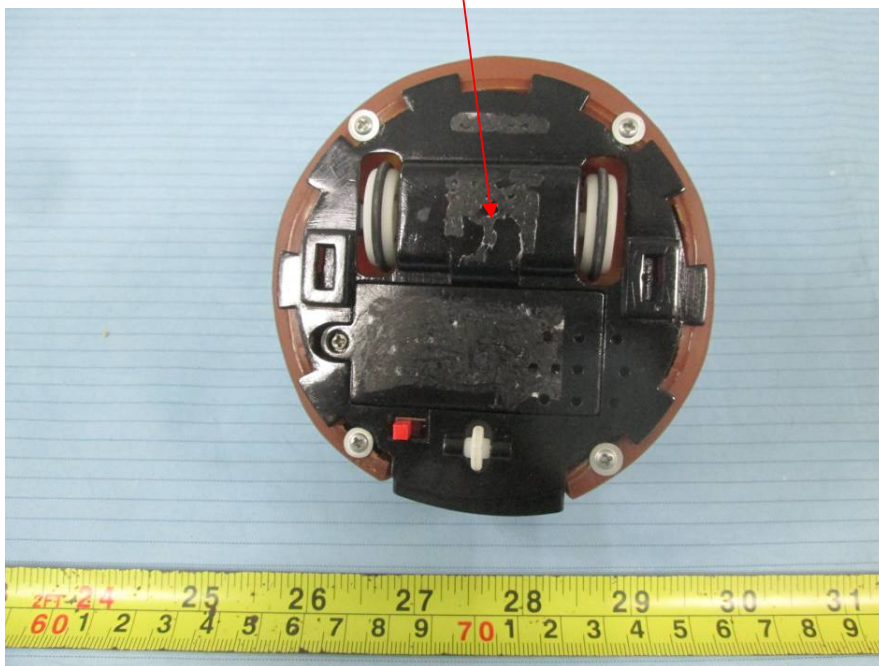

EXHIBIT A - FCC ID LABEL AND LOCATION

FCC ID Label

FCC ID: 2A15410680120170515

FCC ID Label Location Information

The label shown shall be permanently affixed at a conspicuous location on the device and be readily visible to the user at the time purchase (Labeling requirements per 2.925)