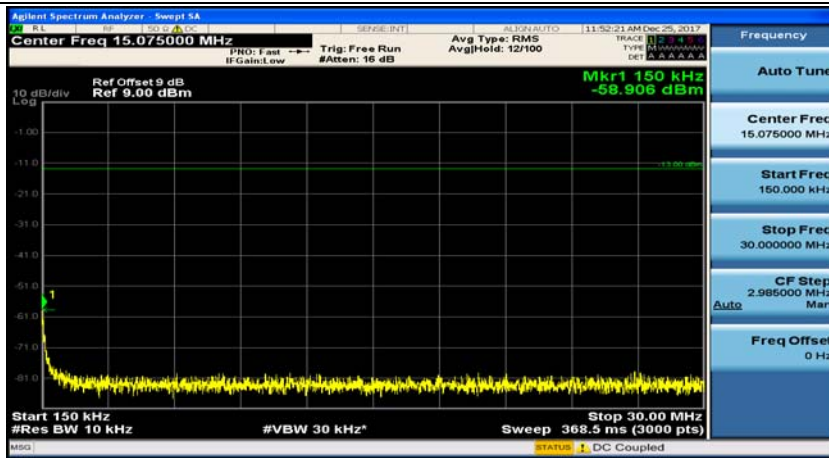

(Channel Bandwidth: 1.4 MHz)_MCH_QPSK_1RB#0

(Channel Bandwidth: 1.4 MHz)_MCH_QPSK_1RB#3

(Channel Bandwidth: 1.4 MHz)_HCH_QPSK_1RB#0

(Channel Bandwidth: 1.4 MHz)_HCH_QPSK_1RB#3

(Channel Bandwidth: 1.4 MHz)_LCH_16QAM_1RB#0

(Channel Bandwidth: 1.4 MHz)_LCH_16QAM_1RB#3

(Channel Bandwidth: 1.4 MHz)_MCH_16QAM_1RB#0

(Channel Bandwidth: 1.4 MHz)_MCH_16QAM_1RB#3

(Channel Bandwidth: 1.4 MHz)_HCH_16QAM_1RB#0

(Channel Bandwidth: 1.4 MHz)_HCH_16QAM_1RB#3