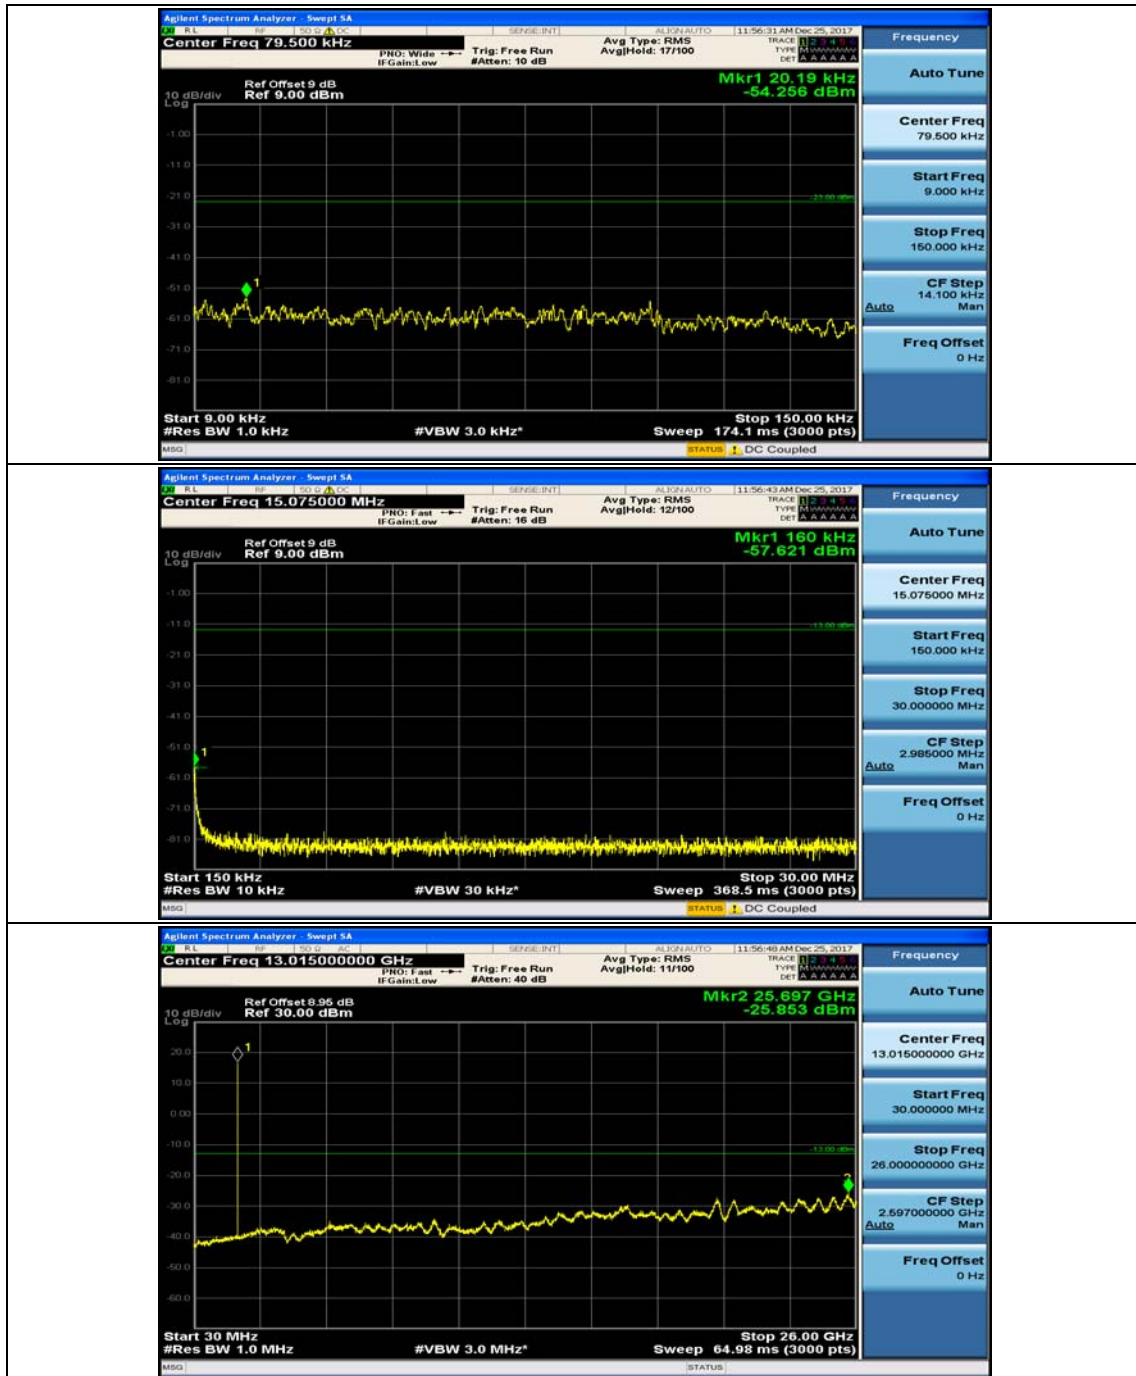

(Channel Bandwidth: 1.4 MHz)_MCH_QPSK_1RB#0

(Channel Bandwidth: 1.4 MHz)_MCH_QPSK_1RB#3

(Channel Bandwidth: 1.4 MHz)_HCH_QPSK_1RB#0

(Channel Bandwidth: 1.4 MHz)_HCH_QPSK_1RB#3

(Channel Bandwidth: 1.4 MHz)_LCH_16QAM_1RB#0

(Channel Bandwidth: 1.4 MHz)_LCH_16QAM_1RB#3

(Channel Bandwidth: 1.4 MHz)_MCH_16QAM_1RB#0

(Channel Bandwidth: 1.4 MHz)_MCH_16QAM_1RB#3

(Channel Bandwidth: 1.4 MHz)_HCH_16QAM_1RB#0

(Channel Bandwidth: 1.4 MHz)_HCH_16QAM_1RB#3

Channel Bandwidth: 3 MHz

(Channel Bandwidth: 3 MHz)_MCH_QPSK_1RB#0

(Channel Bandwidth: 3 MHz)_MCH_QPSK_1RB#7

(Channel Bandwidth: 3 MHz)_HCH_QPSK_1RB#0

(Channel Bandwidth: 3 MHz)_HCH_QPSK_1RB#7

(Channel Bandwidth: 3 MHz)_LCH_16QAM_1RB#0