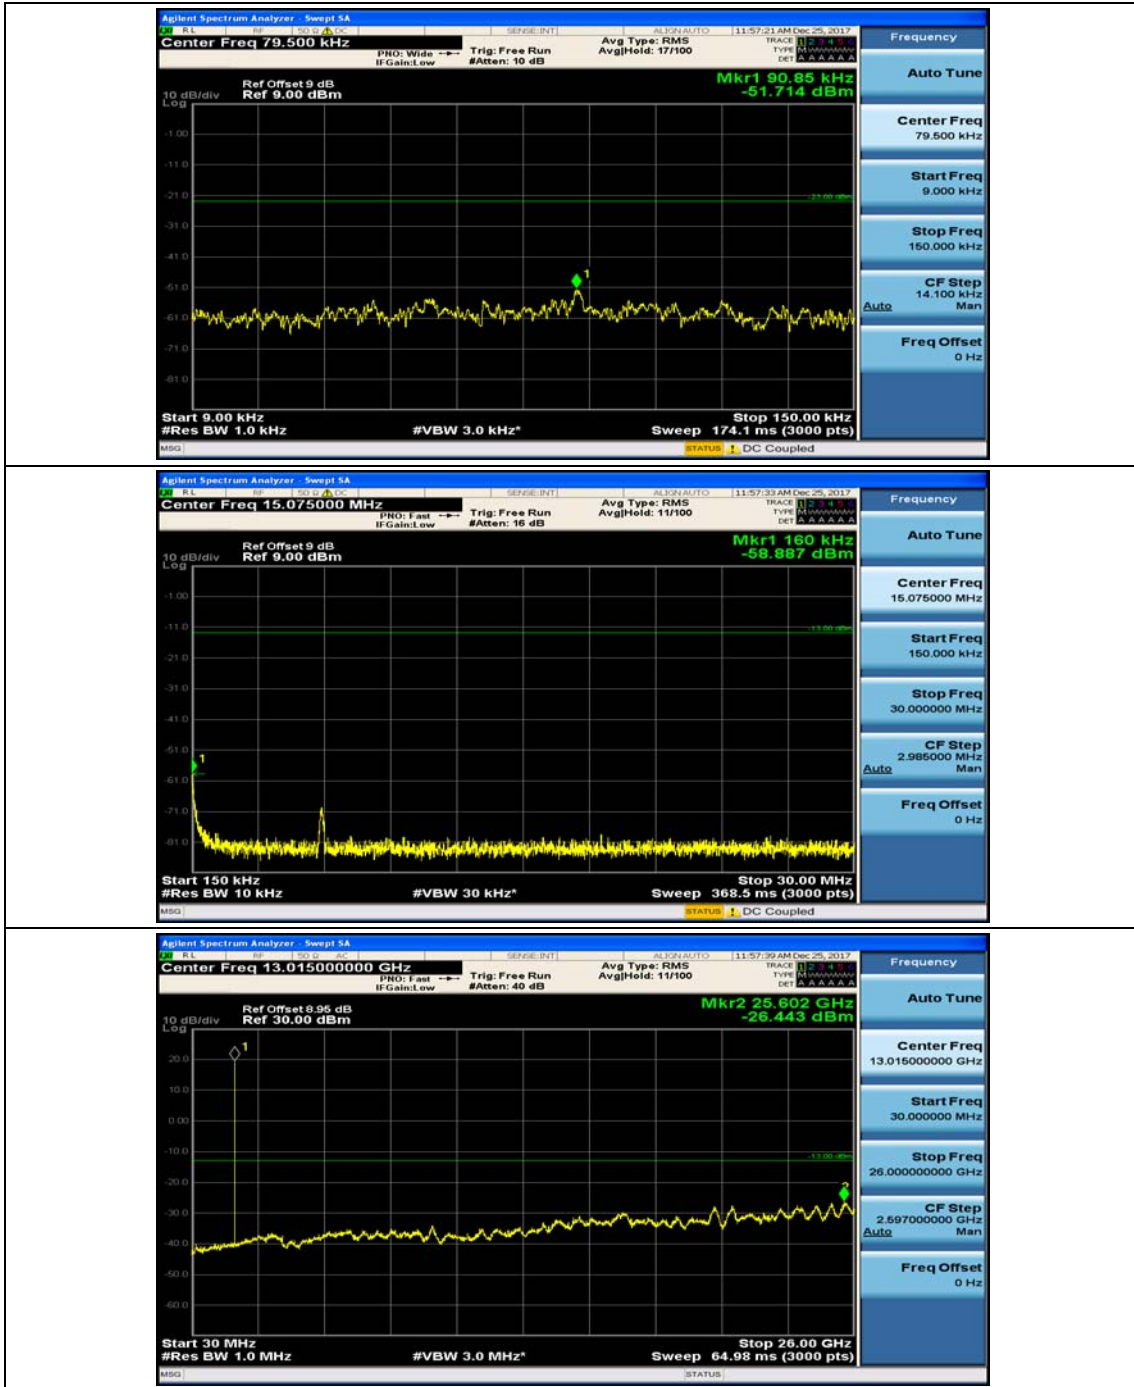

(Channel Bandwidth: 1.4 MHz)_MCH_QPSK_1RB#0

(Channel Bandwidth: 1.4 MHz)_MCH_QPSK_1RB#3

(Channel Bandwidth: 1.4 MHz)_HCH_QPSK_1RB#0

(Channel Bandwidth: 1.4 MHz)_HCH_QPSK_1RB#3

(Channel Bandwidth: 1.4 MHz)_LCH_16QAM_1RB#0

(Channel Bandwidth: 1.4 MHz)_LCH_16QAM_1RB#3

(Channel Bandwidth: 1.4 MHz)_MCH_16QAM_1RB#0

(Channel Bandwidth: 1.4 MHz)_MCH_16QAM_1RB#3

(Channel Bandwidth: 1.4 MHz)_HCH_16QAM_1RB#0

(Channel Bandwidth: 1.4 MHz)_HCH_16QAM_1RB#3

Channel Bandwidth: 3 MHz

(Channel Bandwidth: 3 MHz)_MCH_QPSK_1RB#0

(Channel Bandwidth: 3 MHz)_MCH_QPSK_1RB#7

(Channel Bandwidth: 3 MHz)_HCH_QPSK_1RB#0

(Channel Bandwidth: 3 MHz)_HCH_QPSK_1RB#7

(Channel Bandwidth: 3 MHz)_LCH_16QAM_1RB#0