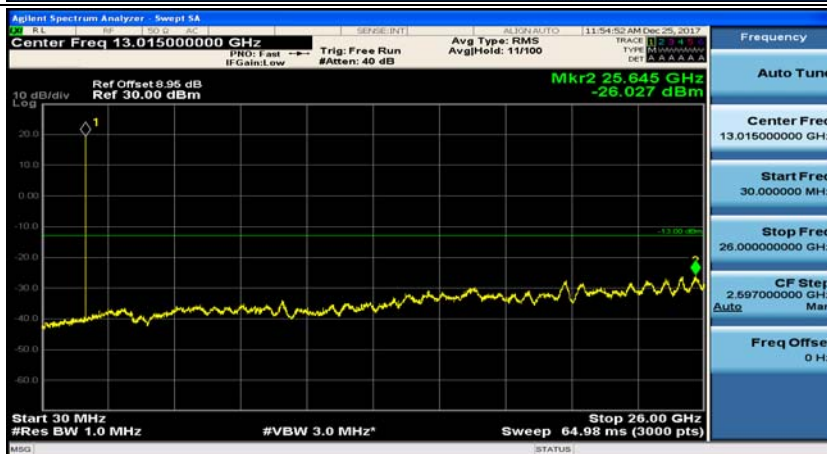

(Channel Bandwidth: 1.4 MHz)_MCH_QPSK_1RB#0

(Channel Bandwidth: 1.4 MHz)_MCH_QPSK_1RB#3

(Channel Bandwidth: 1.4 MHz)_HCH_QPSK_1RB#0

(Channel Bandwidth: 1.4 MHz)_HCH_QPSK_1RB#3

(Channel Bandwidth: 1.4 MHz)_LCH_16QAM_1RB#0

(Channel Bandwidth: 1.4 MHz)_LCH_16QAM_1RB#3

(Channel Bandwidth: 1.4 MHz)_MCH_16QAM_1RB#0

(Channel Bandwidth: 1.4 MHz)_MCH_16QAM_1RB#3

(Channel Bandwidth: 1.4 MHz)_HCH_16QAM_1RB#0

(Channel Bandwidth: 1.4 MHz)_HCH_16QAM_1RB#3