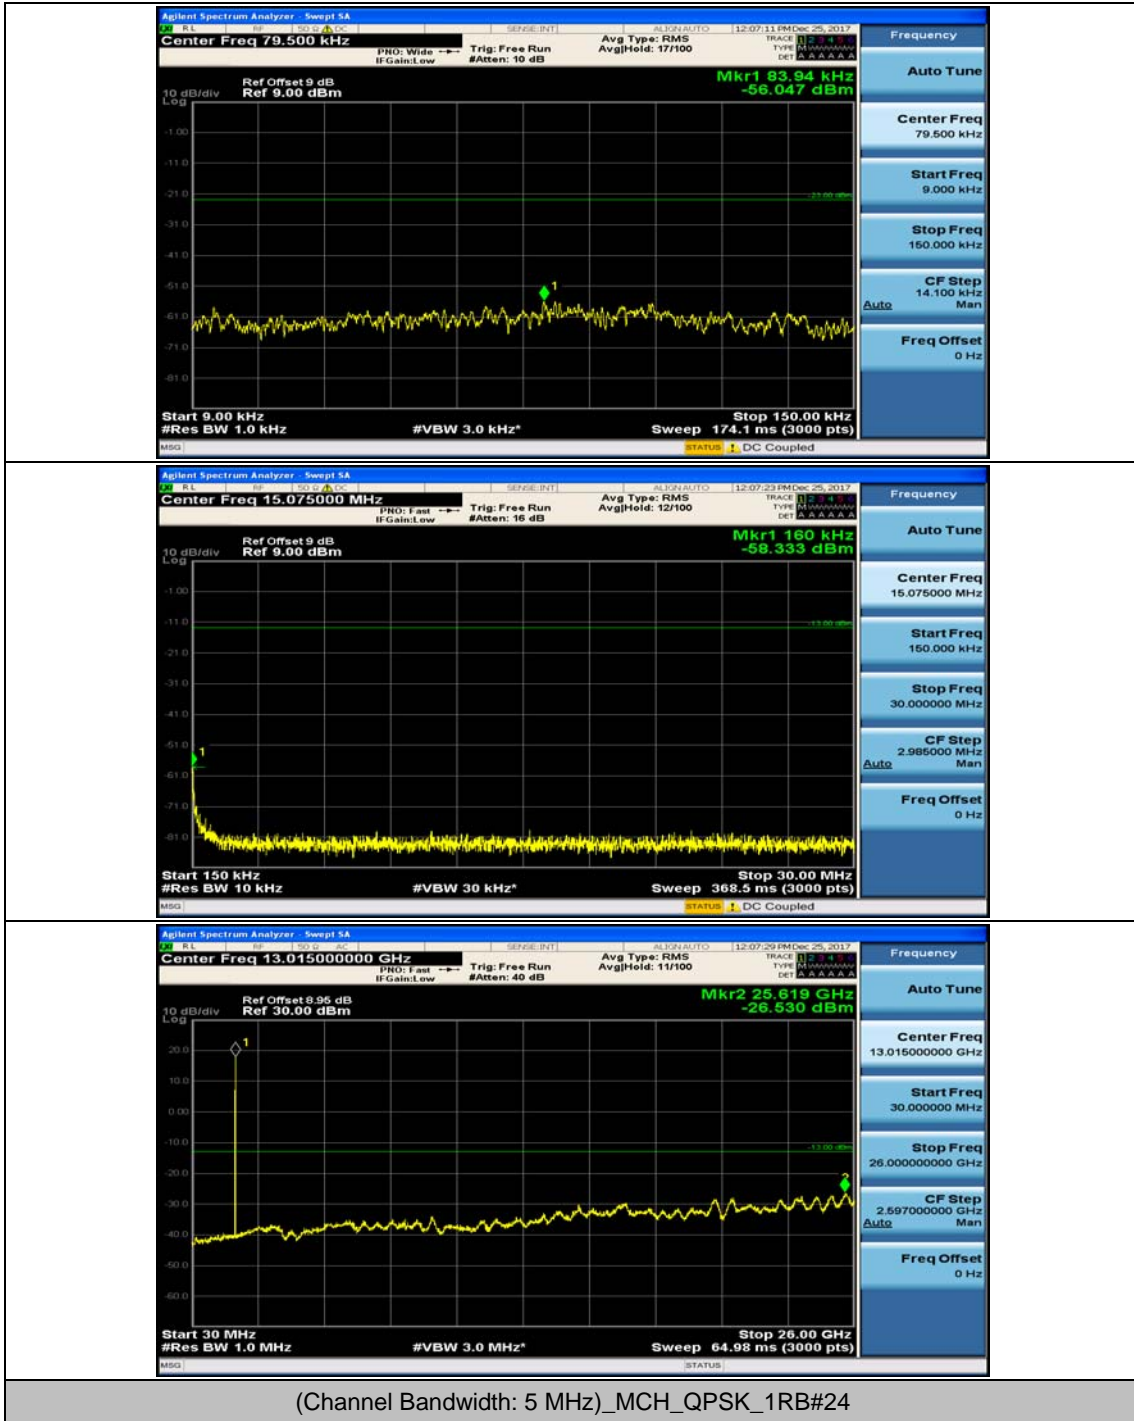

Channel Bandwidth: 5 MHz

(Channel Bandwidth: 5 MHz)_MCH_QPSK_1RB#0

(Channel Bandwidth: 5 MHz)_MCH_QPSK_1RB#12

(Channel Bandwidth: 5 MHz)_HCH_QPSK_1RB#0

(Channel Bandwidth: 5 MHz)_HCH_QPSK_1RB#12

(Channel Bandwidth: 5 MHz)_LCH_16QAM_1RB#0

(Channel Bandwidth: 5 MHz)_LCH_16QAM_1RB#12