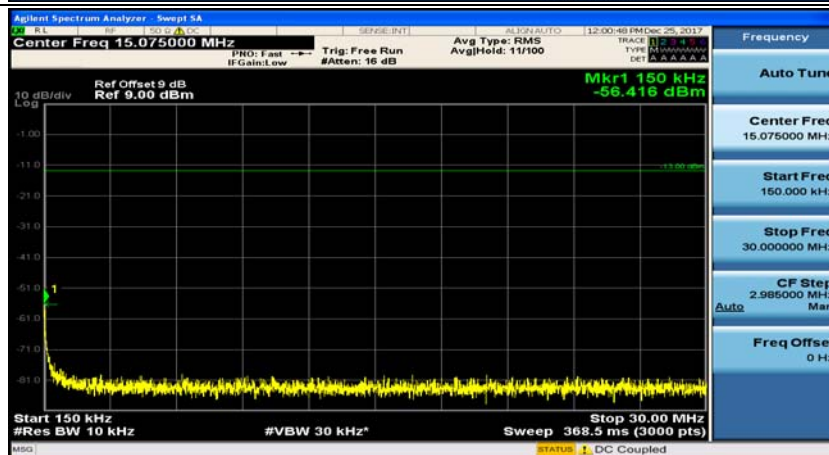

(Channel Bandwidth: 3 MHz)_MCH_16QAM_1RB#0