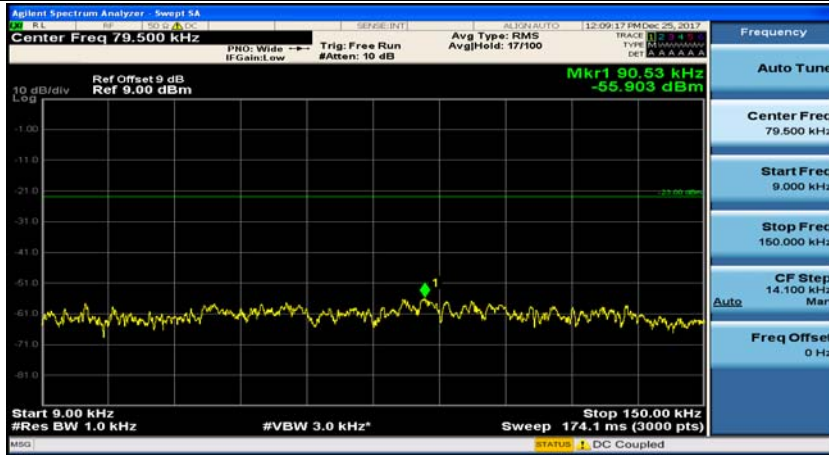

Channel Bandwidth: 5 MHz

(Channel Bandwidth: 5 MHz)_MCH_QPSK_1RB#0

(Channel Bandwidth: 5 MHz)_MCH_QPSK_1RB#12

(Channel Bandwidth: 5 MHz)_HCH_QPSK_1RB#0

(Channel Bandwidth: 5 MHz)_HCH_QPSK_1RB#12

(Channel Bandwidth: 5 MHz)_LCH_16QAM_1RB#0

(Channel Bandwidth: 5 MHz)_LCH_16QAM_1RB#12