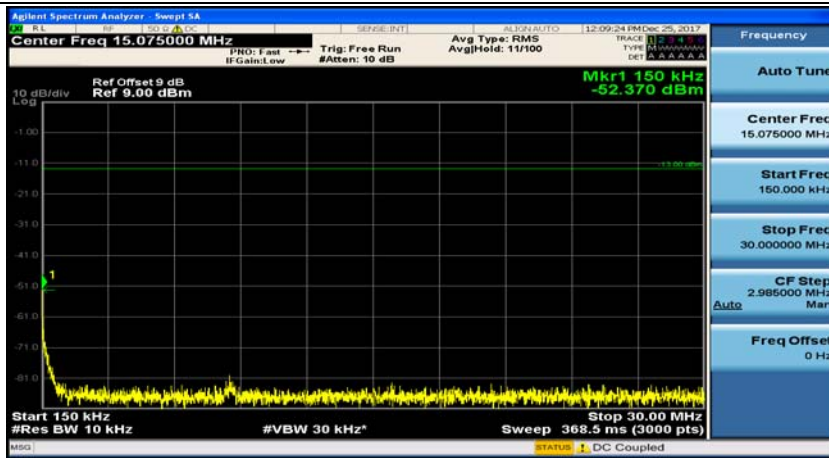

(Channel Bandwidth: 5 MHz)_HCH_QPSK_1RB#0

(Channel Bandwidth: 5 MHz)_HCH_QPSK_1RB#12