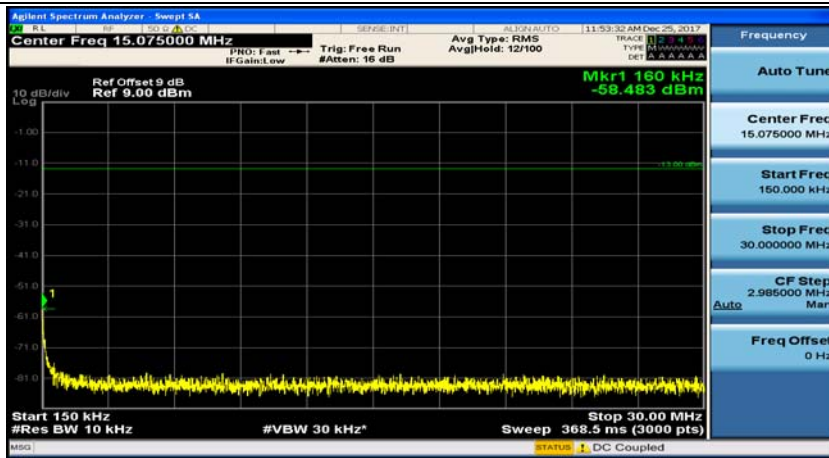

(Channel Bandwidth: 1.4 MHz)_MCH_QPSK_1RB#0

(Channel Bandwidth: 1.4 MHz)_MCH_QPSK_1RB#3

(Channel Bandwidth: 1.4 MHz)_HCH_QPSK_1RB#0

(Channel Bandwidth: 1.4 MHz)_HCH_QPSK_1RB#3

(Channel Bandwidth: 1.4 MHz)_LCH_16QAM_1RB#0

(Channel Bandwidth: 1.4 MHz)_LCH_16QAM_1RB#3

(Channel Bandwidth: 1.4 MHz)_MCH_16QAM_1RB#0

(Channel Bandwidth: 1.4 MHz)_MCH_16QAM_1RB#3

(Channel Bandwidth: 1.4 MHz)_HCH_16QAM_1RB#0

(Channel Bandwidth: 1.4 MHz)_HCH_16QAM_1RB#3