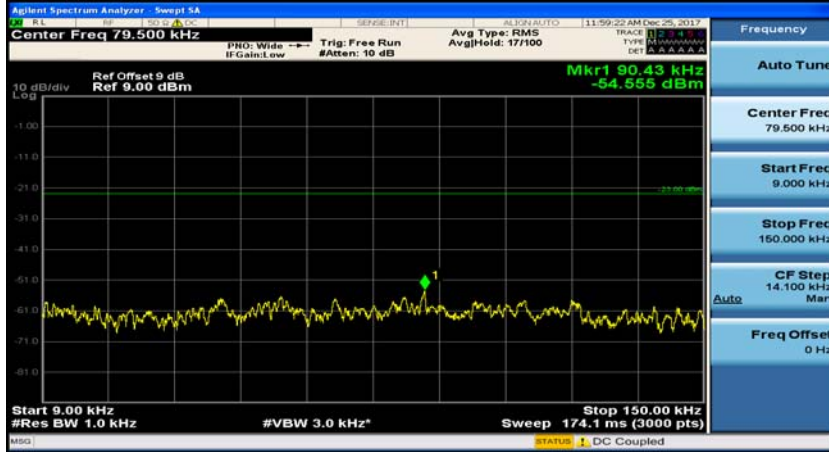

(Channel Bandwidth: 1.4 MHz)_LCH_16QAM_1RB#3

(Channel Bandwidth: 1.4 MHz)_MCH_16QAM_1RB#0

(Channel Bandwidth: 1.4 MHz)_MCH_16QAM_1RB#3

(Channel Bandwidth: 1.4 MHz)_HCH_16QAM_1RB#0

(Channel Bandwidth: 1.4 MHz)_HCH_16QAM_1RB#3

Channel Bandwidth: 3 MHz

(Channel Bandwidth: 3 MHz)_MCH_QPSK_1RB#0

(Channel Bandwidth: 3 MHz)_MCH_QPSK_1RB#7

(Channel Bandwidth: 3 MHz)_HCH_QPSK_1RB#0

(Channel Bandwidth: 3 MHz)_HCH_QPSK_1RB#7

(Channel Bandwidth: 3 MHz)_LCH_16QAM_1RB#0