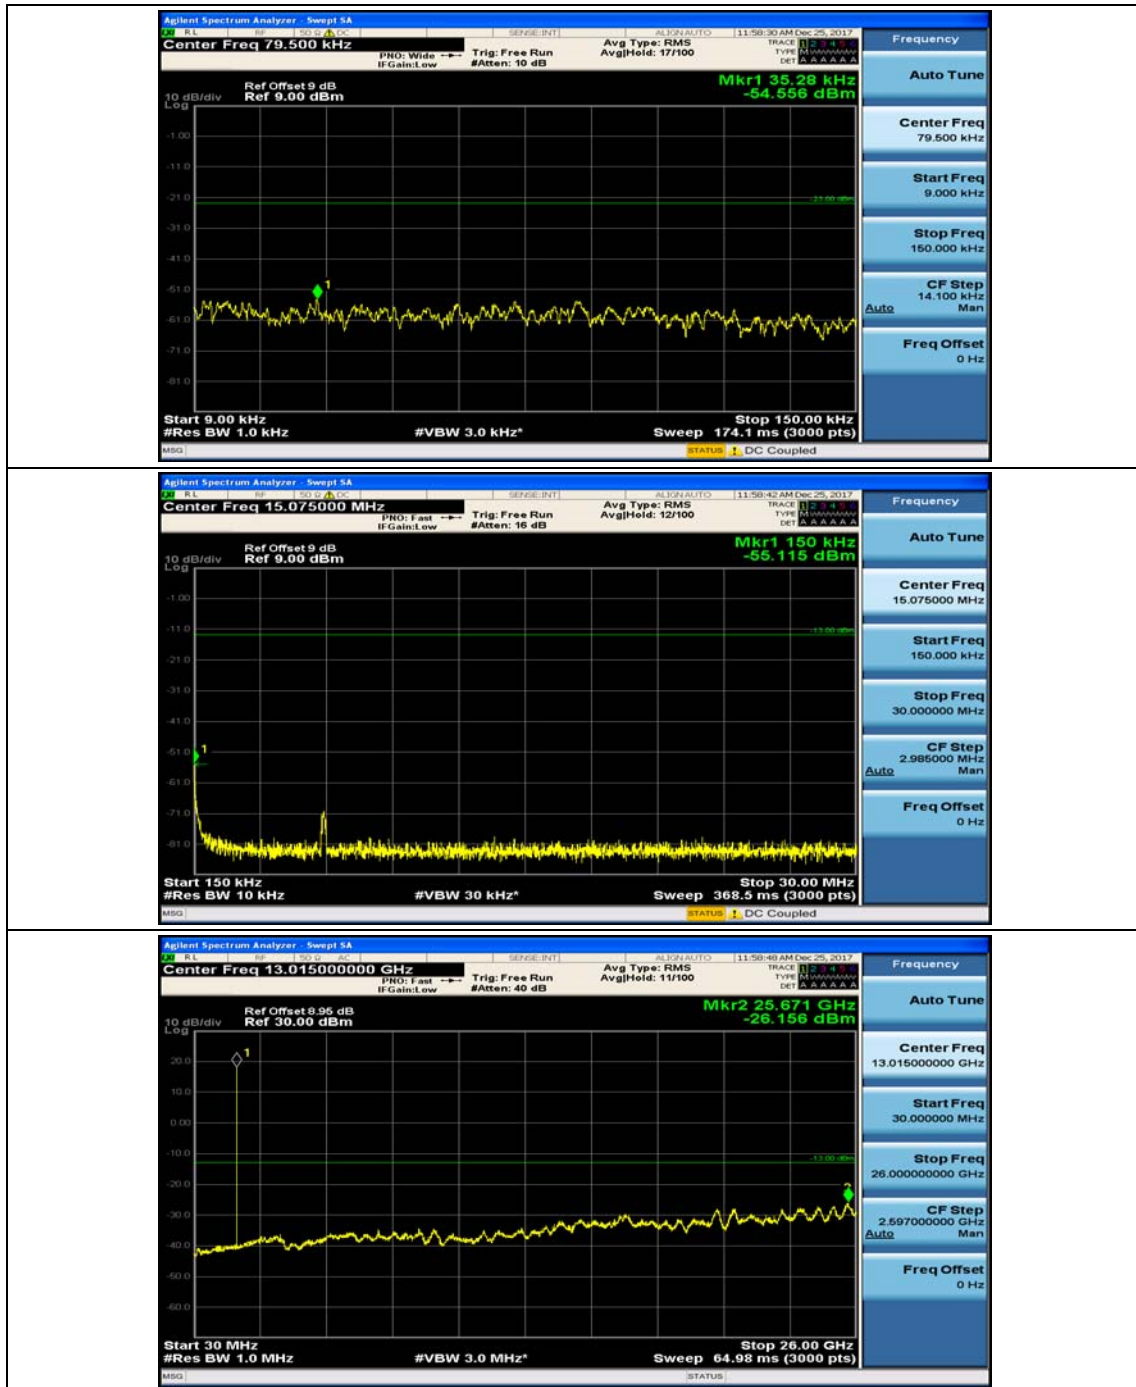

Channel Bandwidth: 3 MHz

(Channel Bandwidth: 3 MHz)_MCH_QPSK_1RB#0

(Channel Bandwidth: 3 MHz)_MCH_QPSK_1RB#7

(Channel Bandwidth: 3 MHz)_HCH_QPSK_1RB#0

(Channel Bandwidth: 3 MHz)_HCH_QPSK_1RB#7

(Channel Bandwidth: 3 MHz)_LCH_16QAM_1RB#0

(Channel Bandwidth: 3 MHz)_LCH_16QAM_1RB#7

(Channel Bandwidth: 3 MHz)_MCH_16QAM_1RB#0

(Channel Bandwidth: 3 MHz)_MCH_16QAM_1RB#7

(Channel Bandwidth: 3 MHz)_HCH_16QAM_1RB#0

(Channel Bandwidth: 3 MHz)_HCH_16QAM_1RB#7