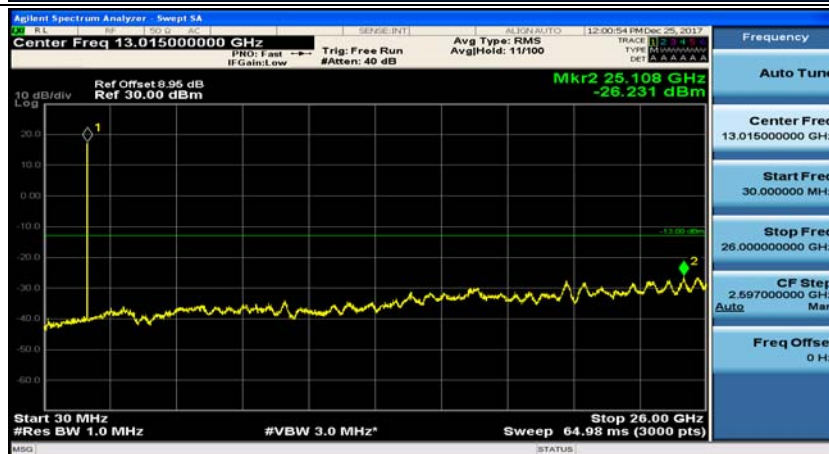

(Channel Bandwidth: 3 MHz)_MCH_16QAM_1RB#0