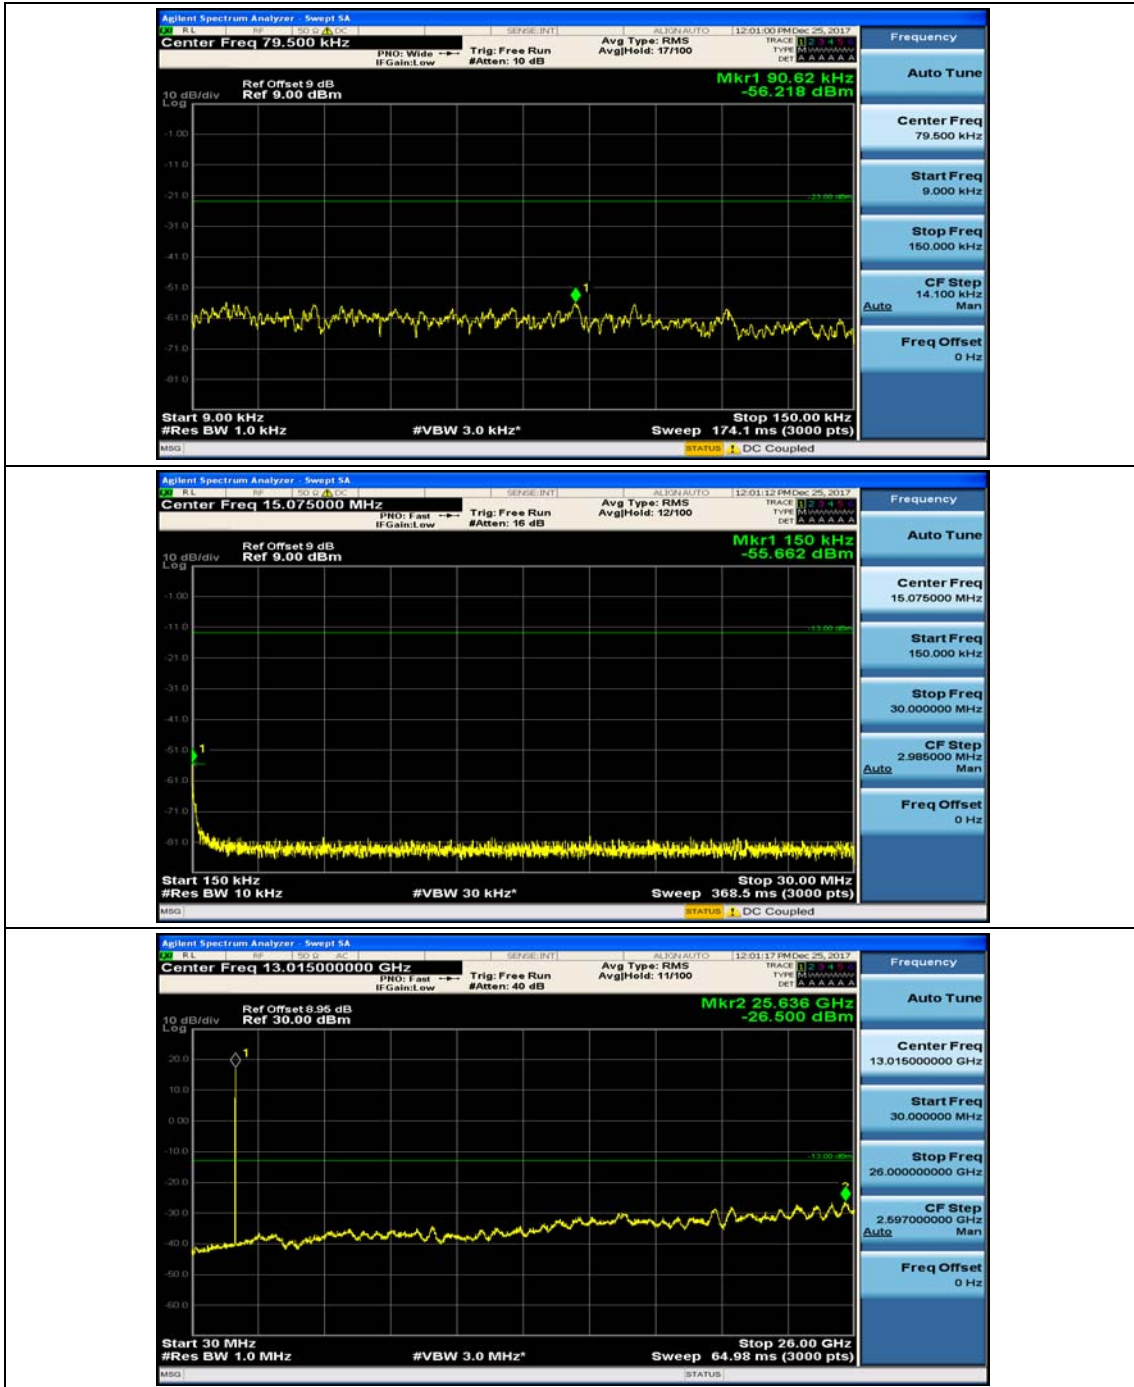

Channel Bandwidth: 3 MHz

(Channel Bandwidth: 3 MHz)_MCH_QPSK_1RB#0

(Channel Bandwidth: 3 MHz)_MCH_QPSK_1RB#7

(Channel Bandwidth: 3 MHz)_HCH_QPSK_1RB#0

(Channel Bandwidth: 3 MHz)_HCH_QPSK_1RB#7

(Channel Bandwidth: 3 MHz)_LCH_16QAM_1RB#0

(Channel Bandwidth: 3 MHz)_LCH_16QAM_1RB#7

(Channel Bandwidth: 3 MHz)_MCH_16QAM_1RB#0

(Channel Bandwidth: 3 MHz)_MCH_16QAM_1RB#7

(Channel Bandwidth: 3 MHz)_HCH_16QAM_1RB#0

(Channel Bandwidth: 3 MHz)_HCH_16QAM_1RB#7