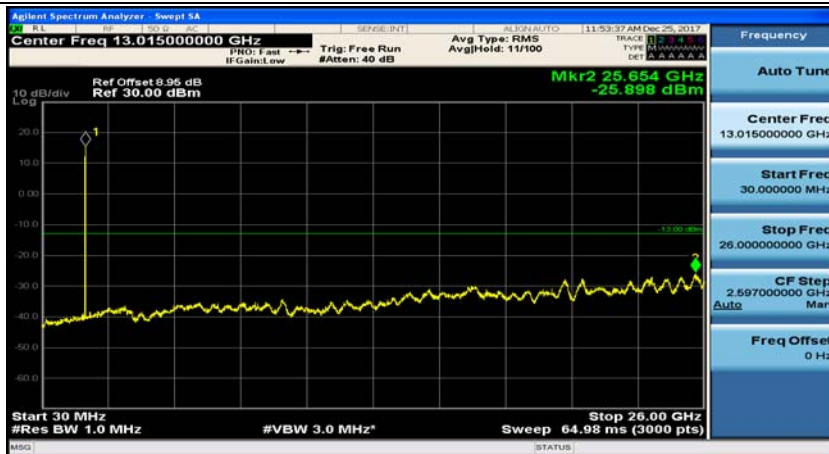

(Channel Bandwidth: 1.4 MHz)_MCH_QPSK_1RB#0

(Channel Bandwidth: 1.4 MHz)_MCH_QPSK_1RB#3

(Channel Bandwidth: 1.4 MHz)_HCH_QPSK_1RB#0

(Channel Bandwidth: 1.4 MHz)_HCH_QPSK_1RB#3

(Channel Bandwidth: 1.4 MHz)_LCH_16QAM_1RB#0

(Channel Bandwidth: 1.4 MHz)_LCH_16QAM_1RB#3

(Channel Bandwidth: 1.4 MHz)_MCH_16QAM_1RB#0

(Channel Bandwidth: 1.4 MHz)_MCH_16QAM_1RB#3

(Channel Bandwidth: 1.4 MHz)_HCH_16QAM_1RB#0

(Channel Bandwidth: 1.4 MHz)_HCH_16QAM_1RB#3