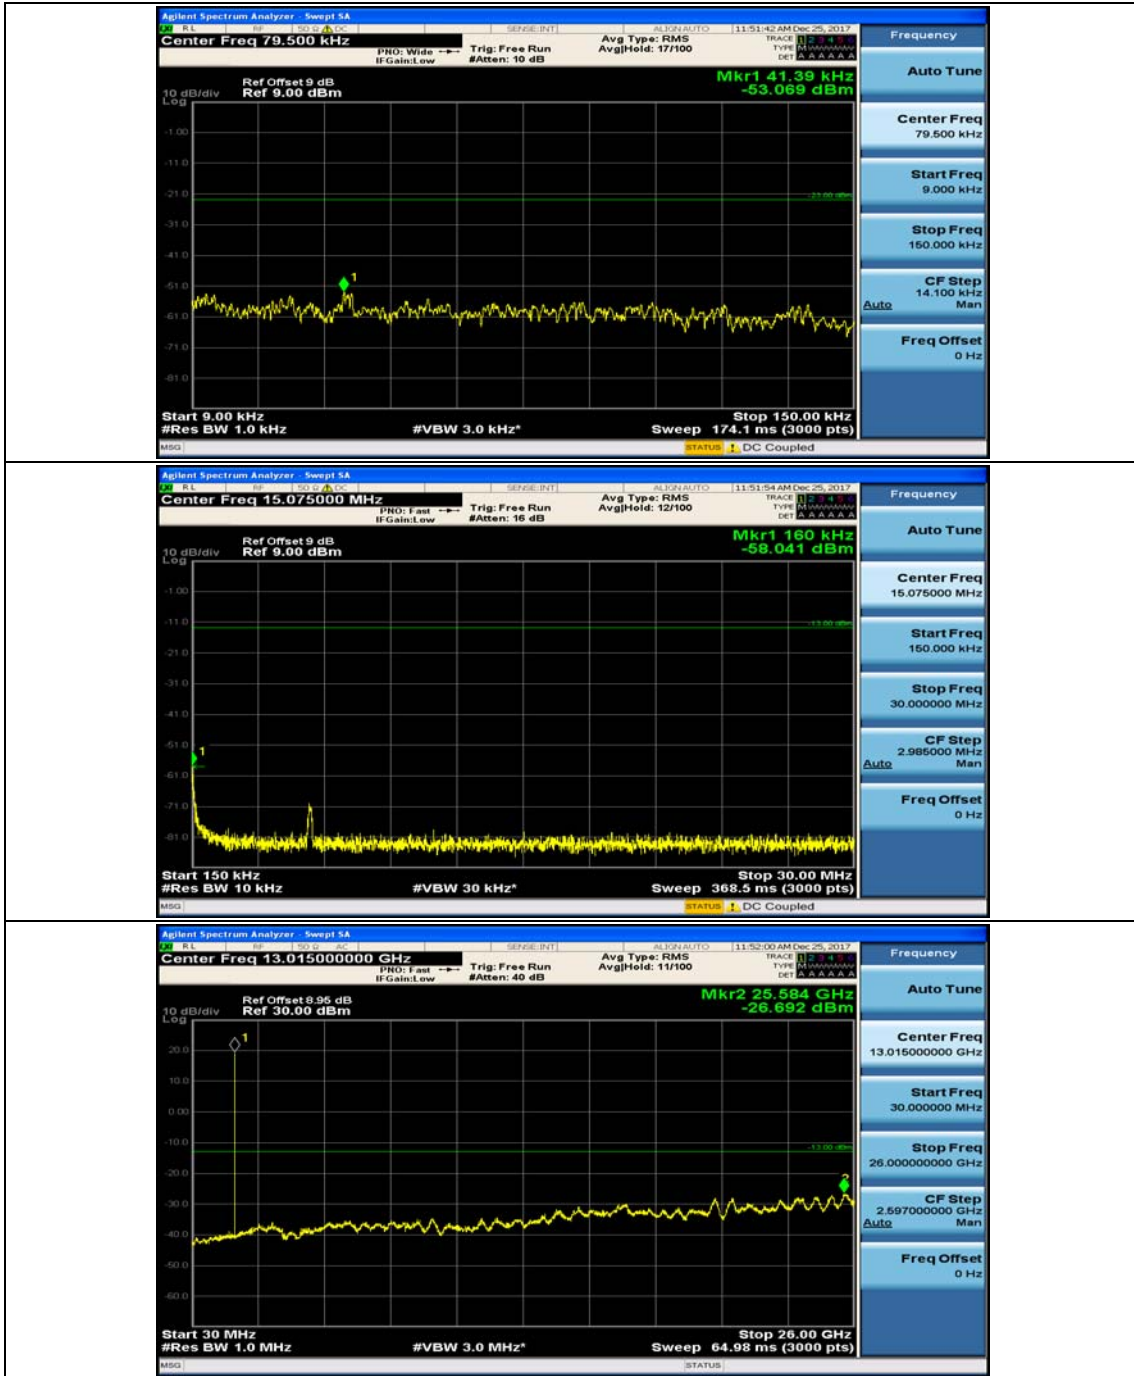

(Channel Bandwidth: 1.4 MHz)_MCH_QPSK_1RB#0

(Channel Bandwidth: 1.4 MHz)_MCH_QPSK_1RB#3

(Channel Bandwidth: 1.4 MHz)_HCH_QPSK_1RB#0

(Channel Bandwidth: 1.4 MHz)_HCH_QPSK_1RB#3

(Channel Bandwidth: 1.4 MHz)_LCH_16QAM_1RB#0

(Channel Bandwidth: 1.4 MHz)_LCH_16QAM_1RB#3

(Channel Bandwidth: 1.4 MHz)_MCH_16QAM_1RB#0

(Channel Bandwidth: 1.4 MHz)_MCH_16QAM_1RB#3

(Channel Bandwidth: 1.4 MHz)_HCH_16QAM_1RB#0

(Channel Bandwidth: 1.4 MHz)_HCH_16QAM_1RB#3

Channel Bandwidth: 3 MHz

(Channel Bandwidth: 3 MHz)_MCH_QPSK_1RB#0

(Channel Bandwidth: 3 MHz)_MCH_QPSK_1RB#7

(Channel Bandwidth: 3 MHz)_HCH_QPSK_1RB#0

(Channel Bandwidth: 3 MHz)_HCH_QPSK_1RB#7

(Channel Bandwidth: 3 MHz)_LCH_16QAM_1RB#0