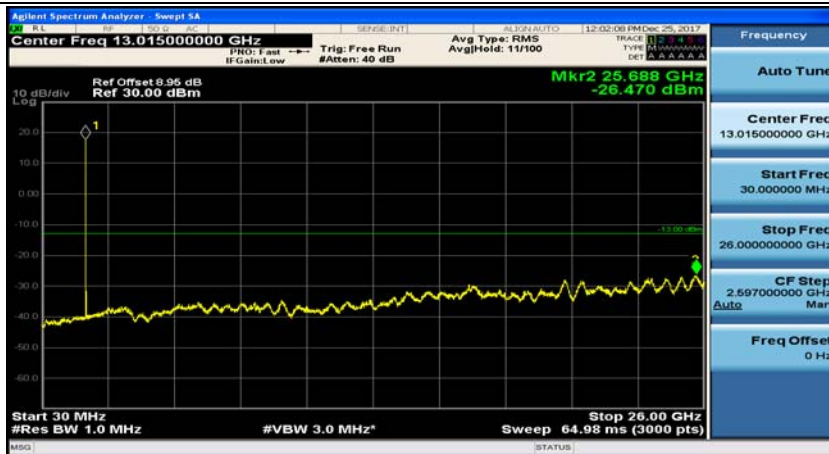

Channel Bandwidth: 3 MHz

(Channel Bandwidth: 3 MHz)_MCH_QPSK_1RB#0

(Channel Bandwidth: 3 MHz)_MCH_QPSK_1RB#7

(Channel Bandwidth: 3 MHz)_HCH_QPSK_1RB#0

(Channel Bandwidth: 3 MHz)_HCH_QPSK_1RB#7

(Channel Bandwidth: 3 MHz)_LCH_16QAM_1RB#0