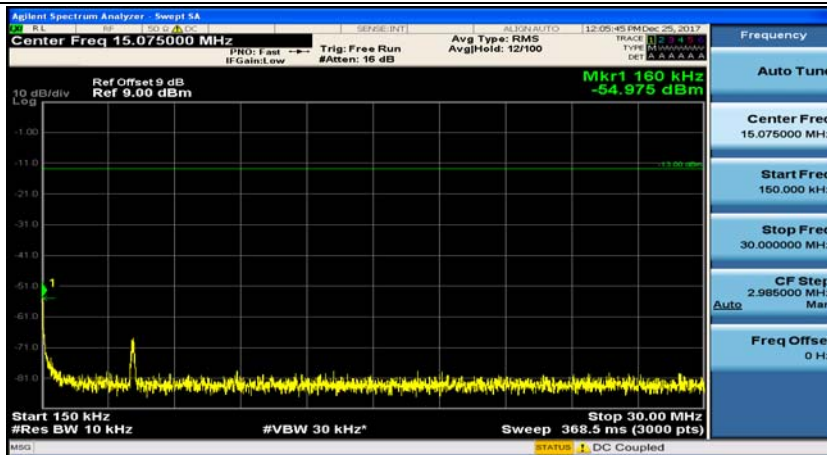

(Channel Bandwidth: 5 MHz)_LCH_16QAM_1RB#12