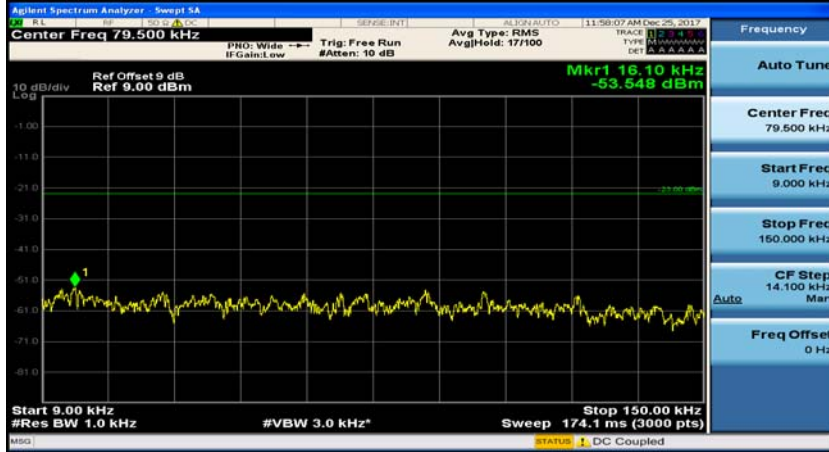

Channel Bandwidth: 3 MHz

(Channel Bandwidth: 3 MHz)_MCH_QPSK_1RB#0

(Channel Bandwidth: 3 MHz)_MCH_QPSK_1RB#7

(Channel Bandwidth: 3 MHz)_HCH_QPSK_1RB#0

(Channel Bandwidth: 3 MHz)_HCH_QPSK_1RB#7

(Channel Bandwidth: 3 MHz)_LCH_16QAM_1RB#0