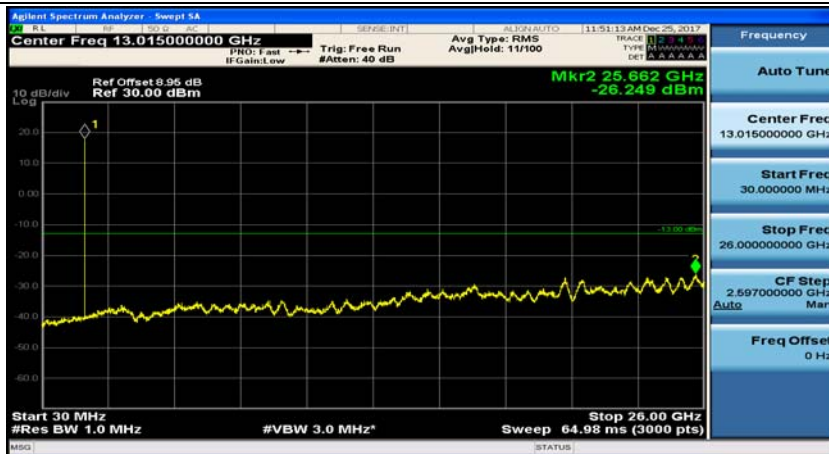

(Channel Bandwidth: 1.4 MHz)_MCH_QPSK_1RB#0

(Channel Bandwidth: 1.4 MHz)_MCH_QPSK_1RB#3

(Channel Bandwidth: 1.4 MHz)_HCH_QPSK_1RB#0

(Channel Bandwidth: 1.4 MHz)_HCH_QPSK_1RB#3

(Channel Bandwidth: 1.4 MHz)_LCH_16QAM_1RB#0

(Channel Bandwidth: 1.4 MHz)_LCH_16QAM_1RB#3

(Channel Bandwidth: 1.4 MHz)_MCH_16QAM_1RB#0

(Channel Bandwidth: 1.4 MHz)_MCH_16QAM_1RB#3

(Channel Bandwidth: 1.4 MHz)_HCH_16QAM_1RB#0

(Channel Bandwidth: 1.4 MHz)_HCH_16QAM_1RB#3