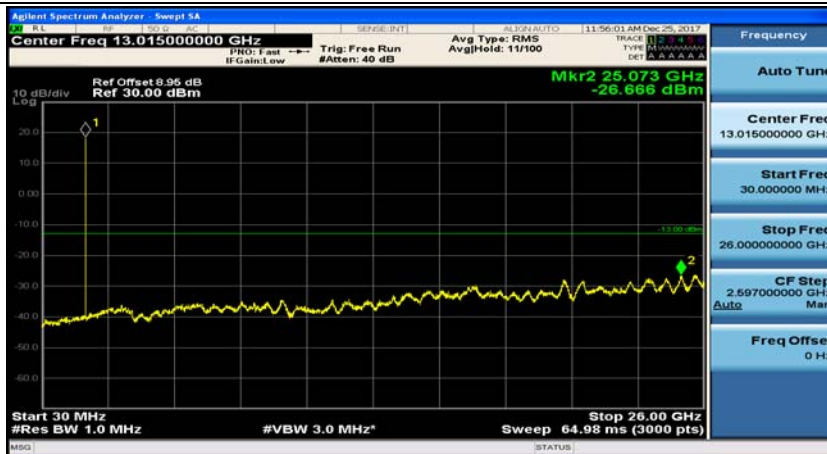

(Channel Bandwidth: 1.4 MHz)_LCH_16QAM_1RB#3

(Channel Bandwidth: 1.4 MHz)_MCH_16QAM_1RB#0

(Channel Bandwidth: 1.4 MHz)_MCH_16QAM_1RB#3

(Channel Bandwidth: 1.4 MHz)_HCH_16QAM_1RB#0

(Channel Bandwidth: 1.4 MHz)_HCH_16QAM_1RB#3

Channel Bandwidth: 3 MHz

(Channel Bandwidth: 3 MHz)_MCH_QPSK_1RB#0

(Channel Bandwidth: 3 MHz)_MCH_QPSK_1RB#7

(Channel Bandwidth: 3 MHz)_HCH_QPSK_1RB#0

(Channel Bandwidth: 3 MHz)_HCH_QPSK_1RB#7

(Channel Bandwidth: 3 MHz)_LCH_16QAM_1RB#0