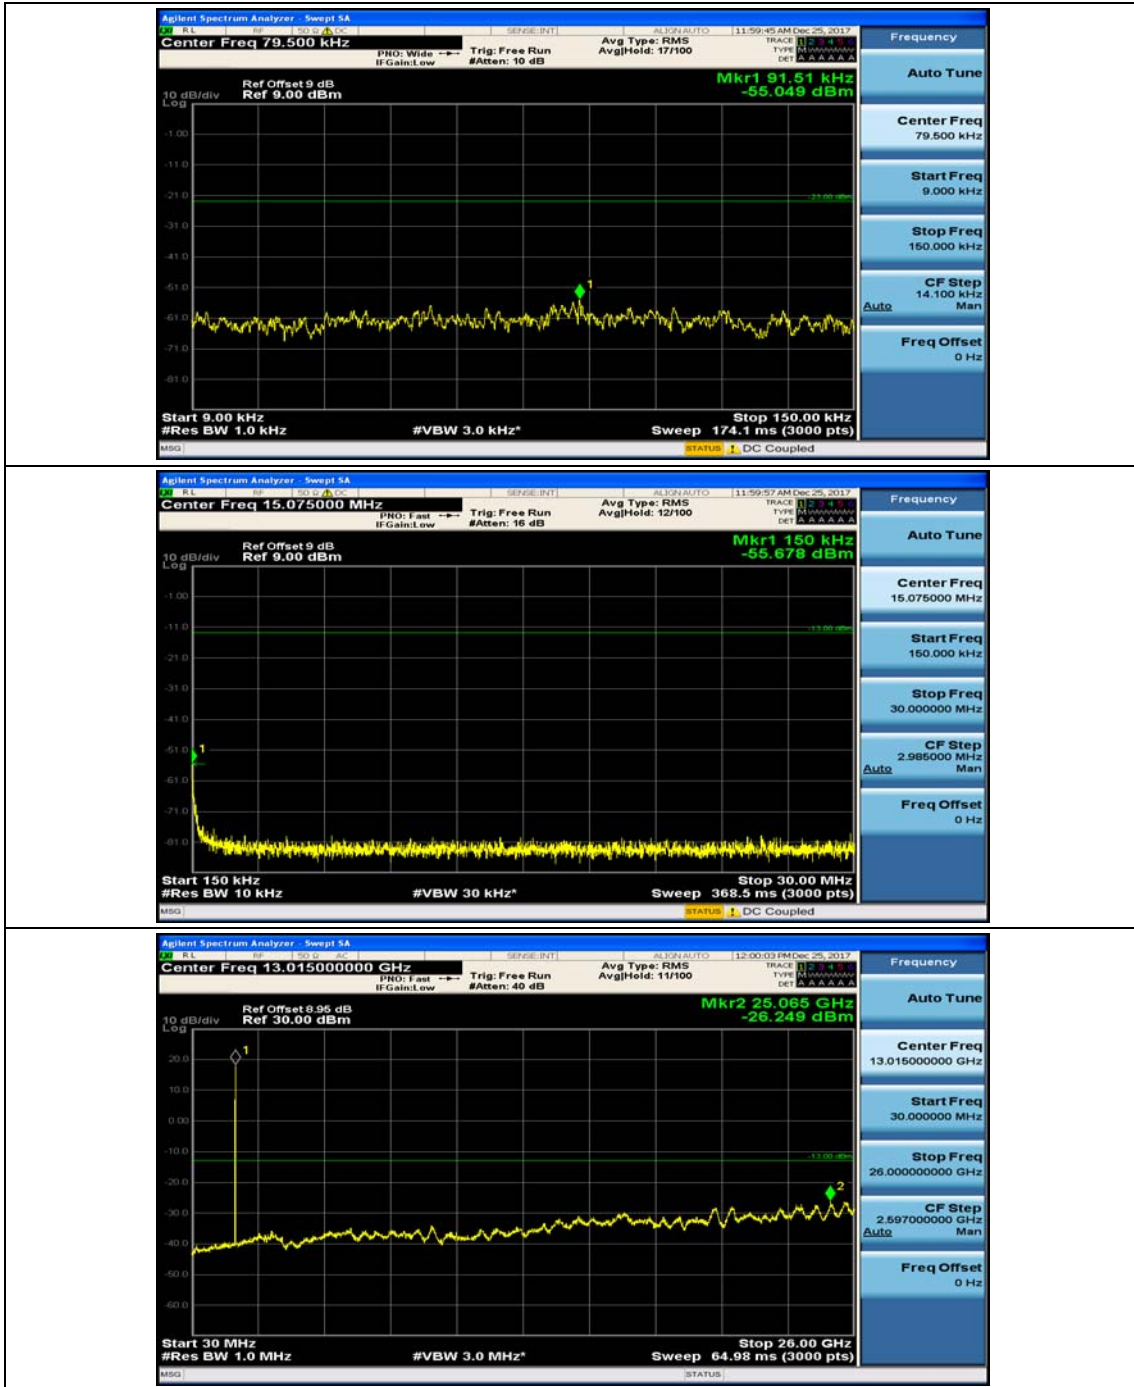

Channel Bandwidth: 3 MHz

(Channel Bandwidth: 3 MHz)_MCH_QPSK_1RB#0

(Channel Bandwidth: 3 MHz)_MCH_QPSK_1RB#7

(Channel Bandwidth: 3 MHz)_HCH_QPSK_1RB#0

(Channel Bandwidth: 3 MHz)_HCH_QPSK_1RB#7

(Channel Bandwidth: 3 MHz)_LCH_16QAM_1RB#0

(Channel Bandwidth: 3 MHz)_LCH_16QAM_1RB#7

(Channel Bandwidth: 3 MHz)_MCH_16QAM_1RB#0

(Channel Bandwidth: 3 MHz)_MCH_16QAM_1RB#7

(Channel Bandwidth: 3 MHz)_HCH_16QAM_1RB#0

(Channel Bandwidth: 3 MHz)_HCH_16QAM_1RB#7