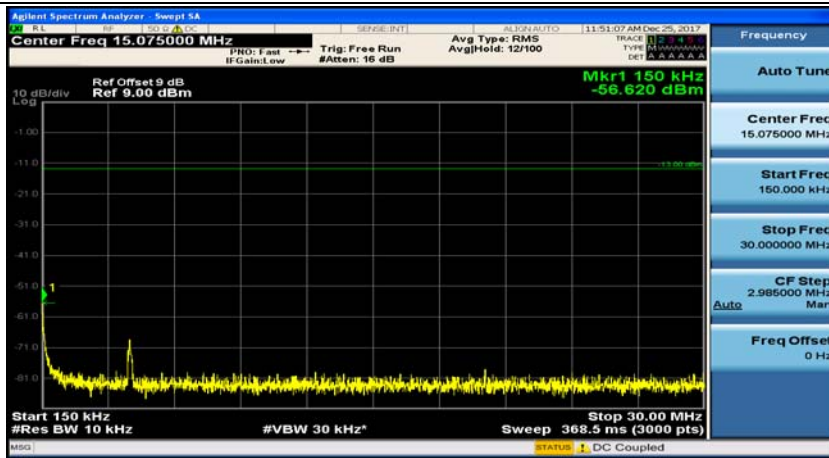

(Channel Bandwidth: 1.4 MHz)_MCH_QPSK_1RB#0

(Channel Bandwidth: 1.4 MHz)_MCH_QPSK_1RB#3

(Channel Bandwidth: 1.4 MHz)_HCH_QPSK_1RB#0

(Channel Bandwidth: 1.4 MHz)_HCH_QPSK_1RB#3

(Channel Bandwidth: 1.4 MHz)_LCH_16QAM_1RB#0

(Channel Bandwidth: 1.4 MHz)_LCH_16QAM_1RB#3

(Channel Bandwidth: 1.4 MHz)_MCH_16QAM_1RB#0

(Channel Bandwidth: 1.4 MHz)_MCH_16QAM_1RB#3

(Channel Bandwidth: 1.4 MHz)_HCH_16QAM_1RB#0

(Channel Bandwidth: 1.4 MHz)_HCH_16QAM_1RB#3