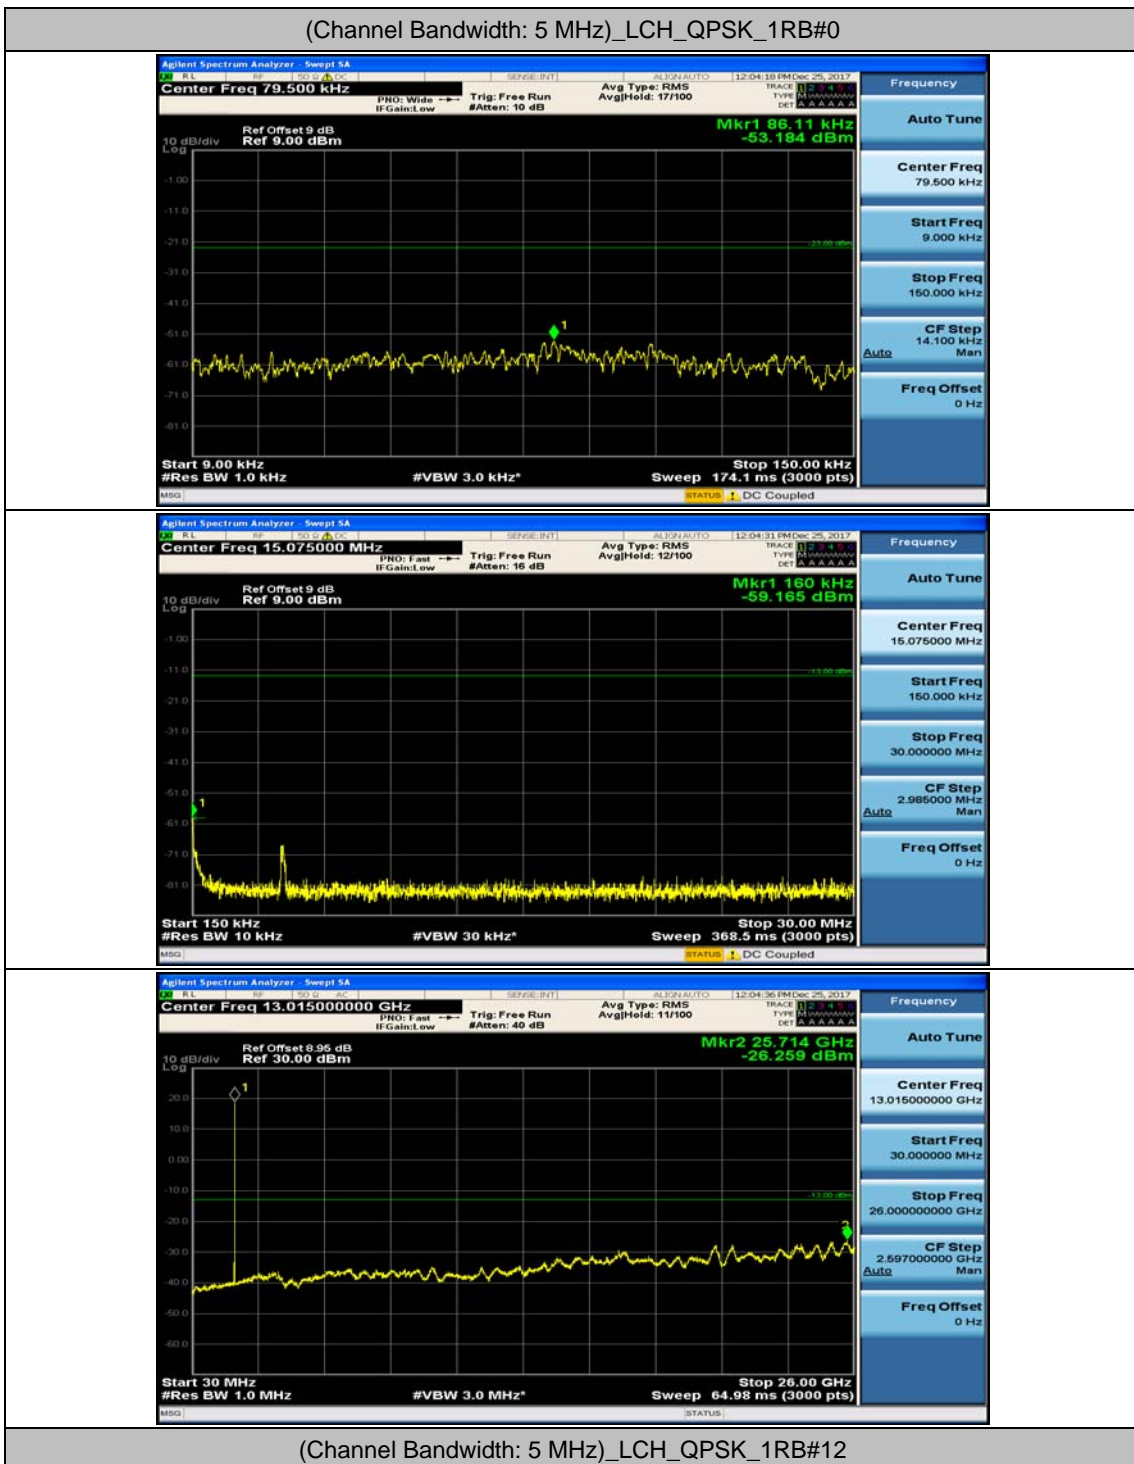

(Channel Bandwidth: 3 MHz)_LCH_16QAM_1RB#7

(Channel Bandwidth: 3 MHz)_MCH_16QAM_1RB#0

(Channel Bandwidth: 3 MHz)_MCH_16QAM_1RB#7

(Channel Bandwidth: 3 MHz)_HCH_16QAM_1RB#0

(Channel Bandwidth: 3 MHz)_HCH_16QAM_1RB#7

Channel Bandwidth: 5 MHz

(Channel Bandwidth: 5 MHz)_MCH_QPSK_1RB#0

(Channel Bandwidth: 5 MHz)_MCH_QPSK_1RB#12

(Channel Bandwidth: 5 MHz)_HCH_QPSK_1RB#0

(Channel Bandwidth: 5 MHz)_HCH_QPSK_1RB#12

(Channel Bandwidth: 5 MHz)_LCH_16QAM_1RB#0