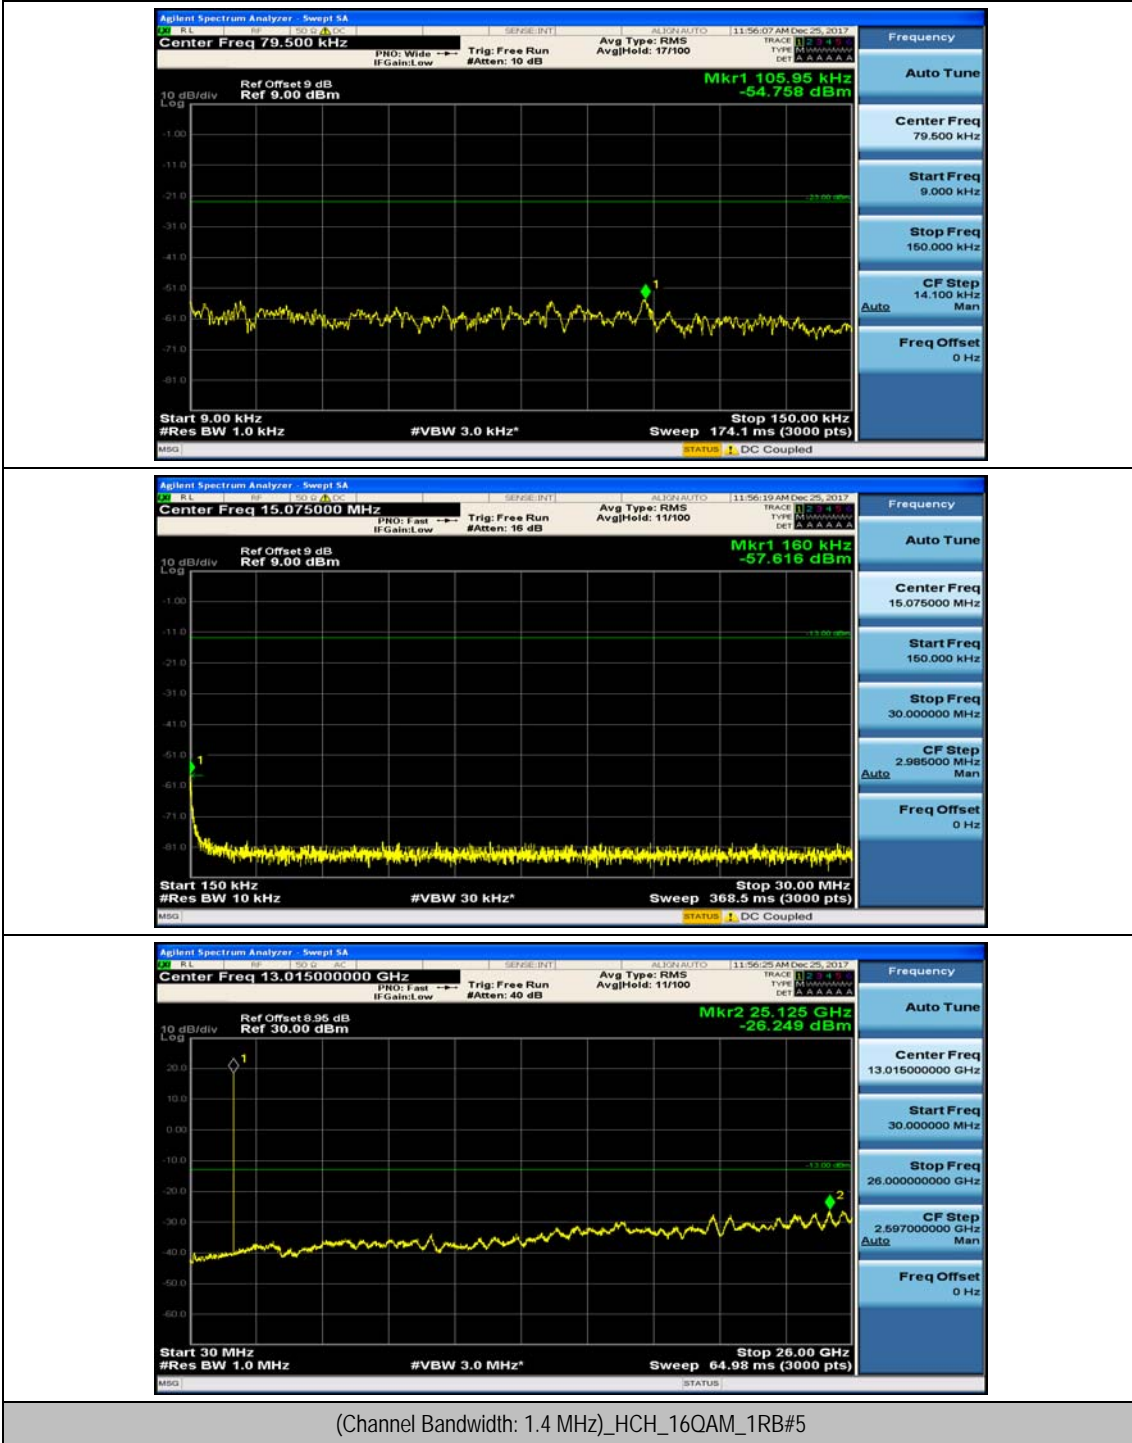

(Channel Bandwidth: 1.4 MHz)_MCH_QPSK_1RB#0

(Channel Bandwidth: 1.4 MHz)_MCH_QPSK_1RB#3

(Channel Bandwidth: 1.4 MHz)_HCH_QPSK_1RB#0

(Channel Bandwidth: 1.4 MHz)_HCH_QPSK_1RB#3

(Channel Bandwidth: 1.4 MHz)_LCH_16QAM_1RB#0

(Channel Bandwidth: 1.4 MHz)_LCH_16QAM_1RB#3

(Channel Bandwidth: 1.4 MHz)_MCH_16QAM_1RB#0

(Channel Bandwidth: 1.4 MHz)_MCH_16QAM_1RB#3

(Channel Bandwidth: 1.4 MHz)_HCH_16QAM_1RB#0

(Channel Bandwidth: 1.4 MHz)_HCH_16QAM_1RB#3

Channel Bandwidth: 3 MHz

(Channel Bandwidth: 3 MHz)_MCH_QPSK_1RB#0

(Channel Bandwidth: 3 MHz)_MCH_QPSK_1RB#7

(Channel Bandwidth: 3 MHz)_HCH_QPSK_1RB#0

(Channel Bandwidth: 3 MHz)_HCH_QPSK_1RB#7

(Channel Bandwidth: 3 MHz)_LCH_16QAM_1RB#0