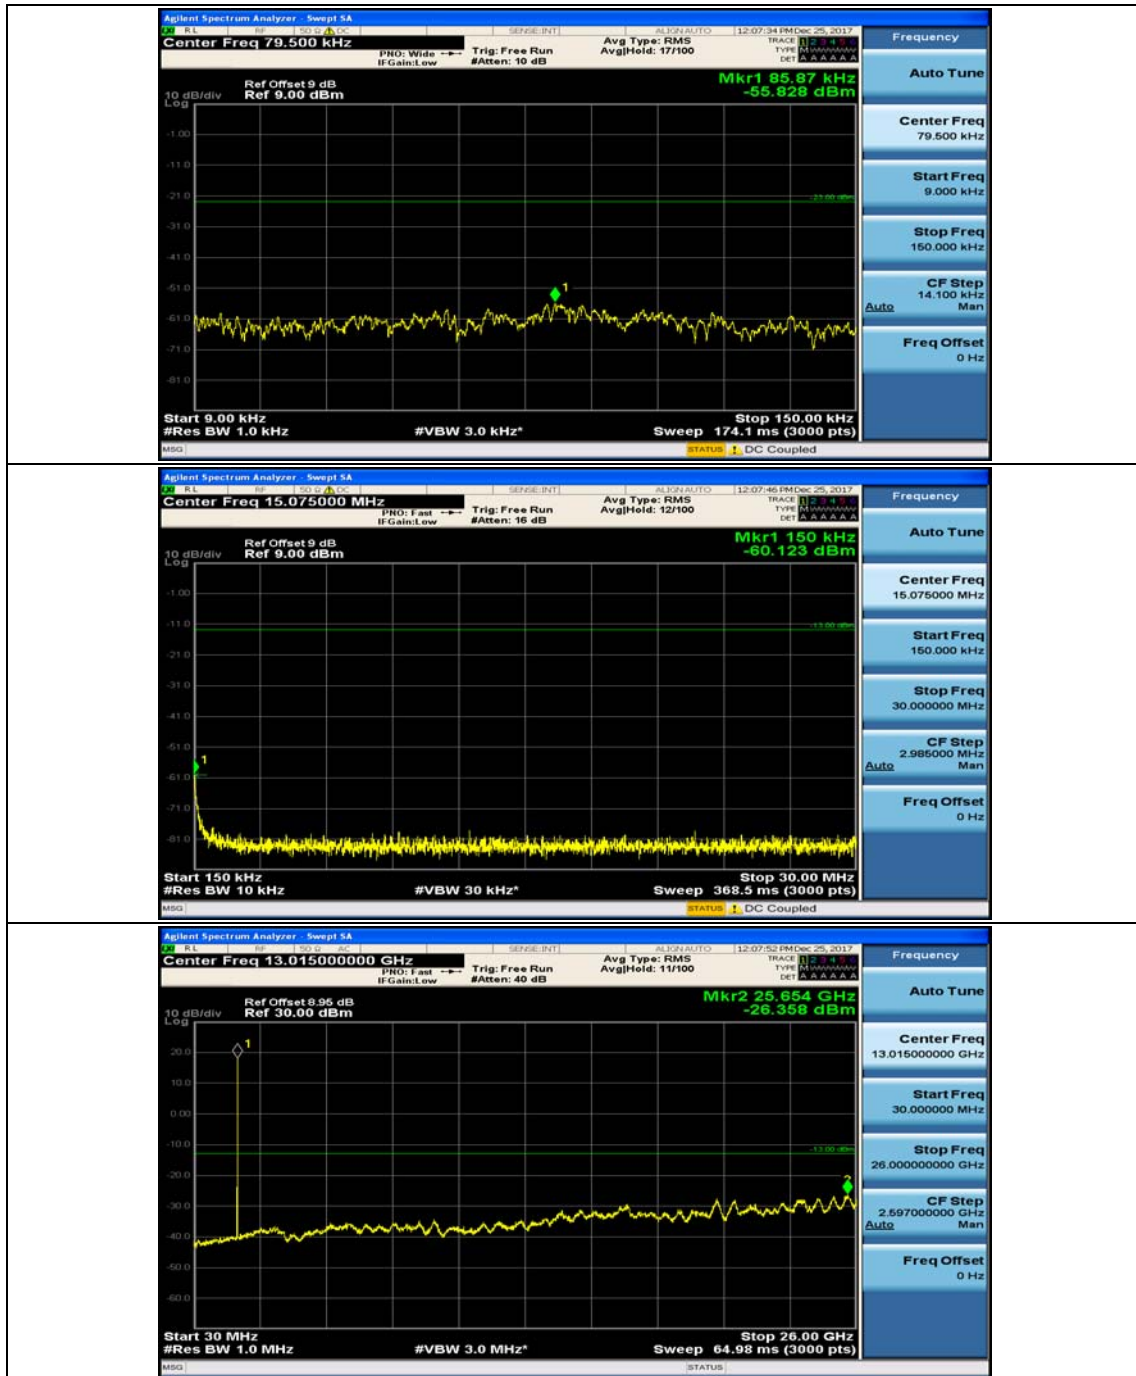

Channel Bandwidth: 5 MHz

(Channel Bandwidth: 5 MHz)_MCH_QPSK_1RB#0

(Channel Bandwidth: 5 MHz)_MCH_QPSK_1RB#12

(Channel Bandwidth: 5 MHz)_HCH_QPSK_1RB#0

(Channel Bandwidth: 5 MHz)_HCH_QPSK_1RB#12

(Channel Bandwidth: 5 MHz)_LCH_16QAM_1RB#0

(Channel Bandwidth: 5 MHz)_LCH_16QAM_1RB#12