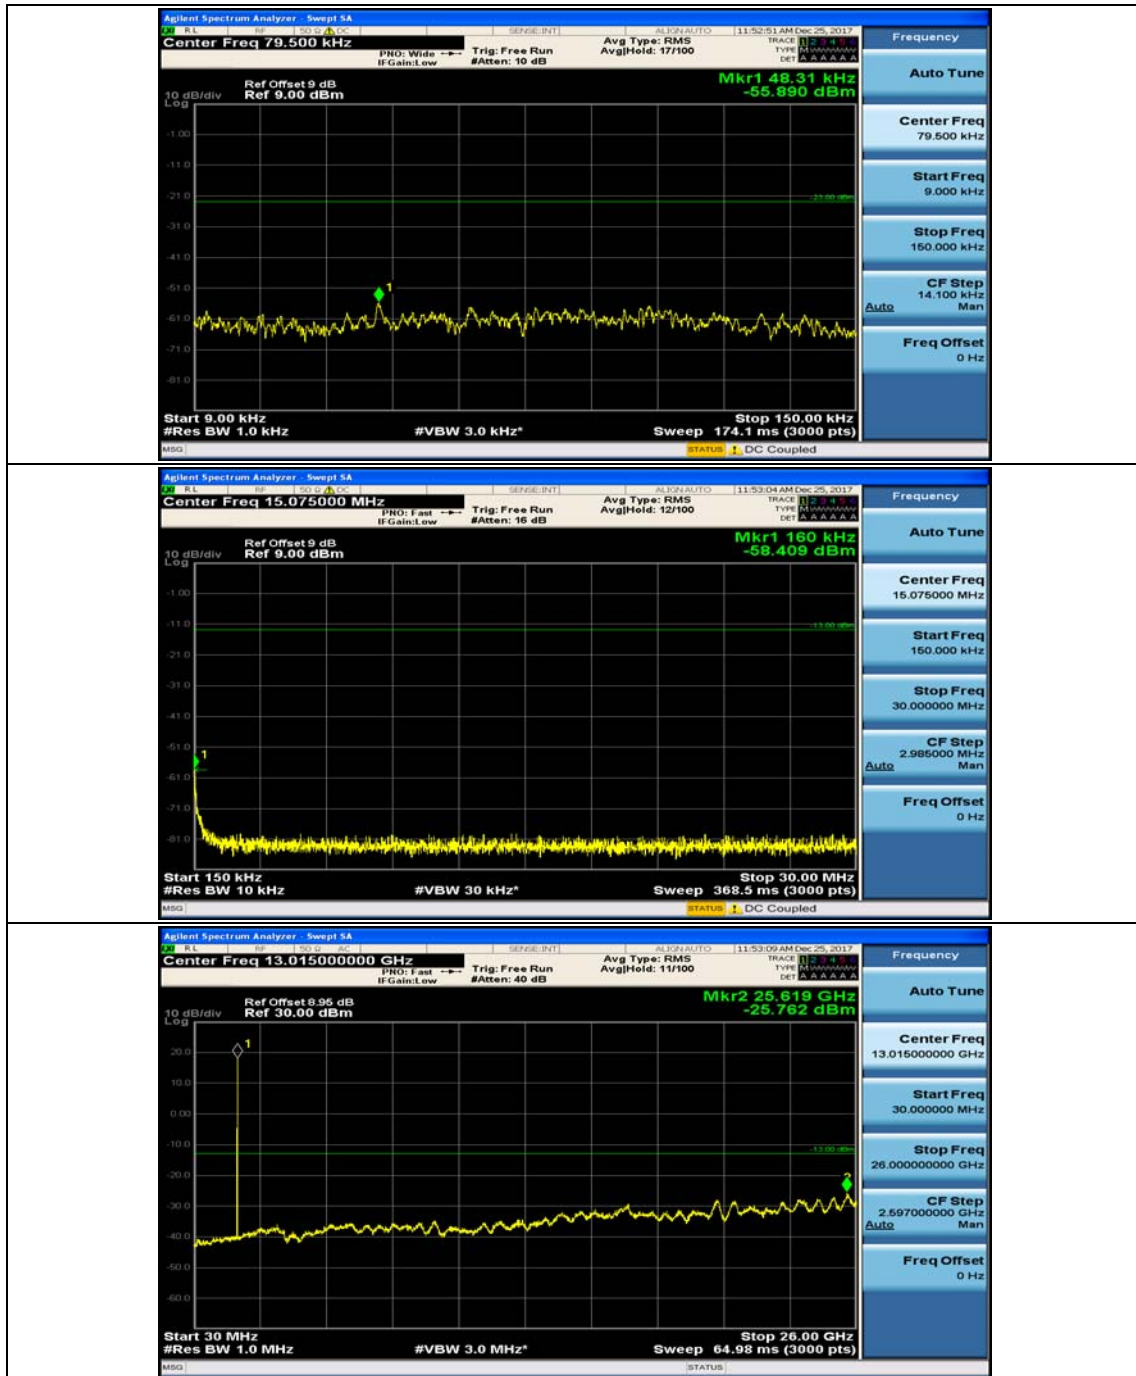

(Channel Bandwidth: 1.4 MHz)_MCH_QPSK_1RB#0

(Channel Bandwidth: 1.4 MHz)_MCH_QPSK_1RB#3

(Channel Bandwidth: 1.4 MHz)_HCH_QPSK_1RB#0

(Channel Bandwidth: 1.4 MHz)_HCH_QPSK_1RB#3

(Channel Bandwidth: 1.4 MHz)_LCH_16QAM_1RB#0

(Channel Bandwidth: 1.4 MHz)_LCH_16QAM_1RB#3

(Channel Bandwidth: 1.4 MHz)_MCH_16QAM_1RB#0

(Channel Bandwidth: 1.4 MHz)_MCH_16QAM_1RB#3

(Channel Bandwidth: 1.4 MHz)_HCH_16QAM_1RB#0

(Channel Bandwidth: 1.4 MHz)_HCH_16QAM_1RB#3

Channel Bandwidth: 3 MHz

(Channel Bandwidth: 3 MHz)_MCH_QPSK_1RB#0

(Channel Bandwidth: 3 MHz)_MCH_QPSK_1RB#7

(Channel Bandwidth: 3 MHz)_HCH_QPSK_1RB#0

(Channel Bandwidth: 3 MHz)_HCH_QPSK_1RB#7

(Channel Bandwidth: 3 MHz)_LCH_16QAM_1RB#0