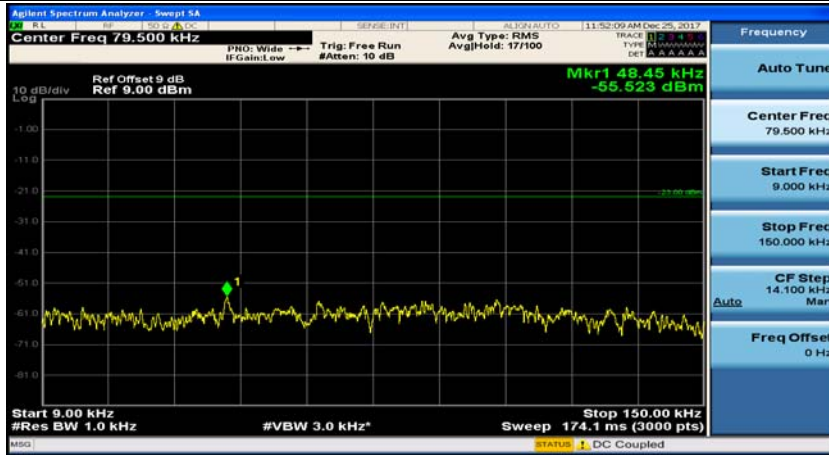

(Channel Bandwidth: 1.4 MHz)_MCH_QPSK_1RB#0

(Channel Bandwidth: 1.4 MHz)_MCH_QPSK_1RB#3

(Channel Bandwidth: 1.4 MHz)_HCH_QPSK_1RB#0

(Channel Bandwidth: 1.4 MHz)_HCH_QPSK_1RB#3

(Channel Bandwidth: 1.4 MHz)_LCH_16QAM_1RB#0

(Channel Bandwidth: 1.4 MHz)_LCH_16QAM_1RB#3

(Channel Bandwidth: 1.4 MHz)_MCH_16QAM_1RB#0

(Channel Bandwidth: 1.4 MHz)_MCH_16QAM_1RB#3

(Channel Bandwidth: 1.4 MHz)_HCH_16QAM_1RB#0

(Channel Bandwidth: 1.4 MHz)_HCH_16QAM_1RB#3