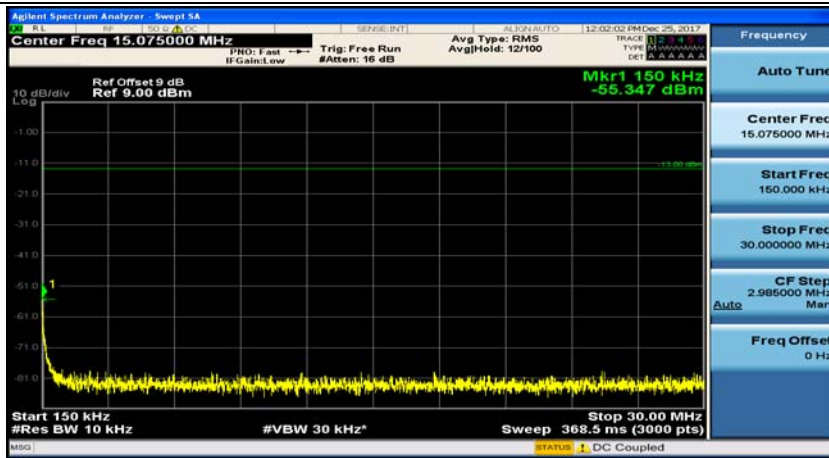

Channel Bandwidth: 3 MHz

(Channel Bandwidth: 3 MHz)_MCH_QPSK_1RB#0

(Channel Bandwidth: 3 MHz)_MCH_QPSK_1RB#7

(Channel Bandwidth: 3 MHz)_HCH_QPSK_1RB#0

(Channel Bandwidth: 3 MHz)_HCH_QPSK_1RB#7

(Channel Bandwidth: 3 MHz)_LCH_16QAM_1RB#0