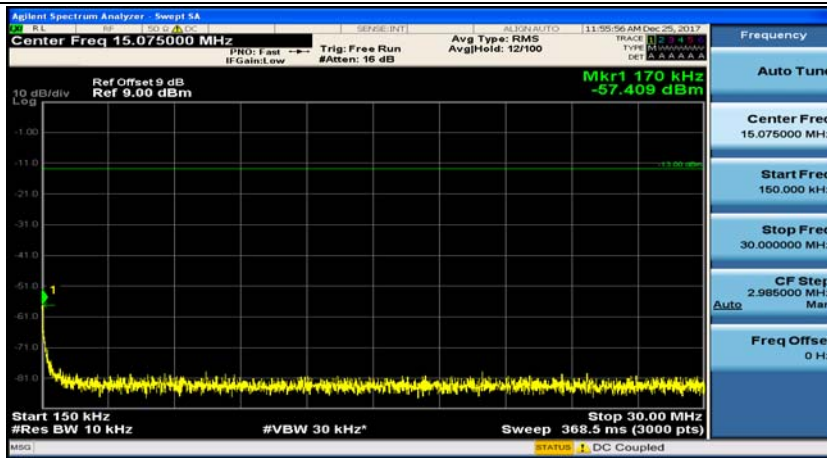

(Channel Bandwidth: 1.4 MHz)_LCH_16QAM_1RB#3

(Channel Bandwidth: 1.4 MHz)_MCH_16QAM_1RB#0

(Channel Bandwidth: 1.4 MHz)_MCH_16QAM_1RB#3

(Channel Bandwidth: 1.4 MHz)_HCH_16QAM_1RB#0

(Channel Bandwidth: 1.4 MHz)_HCH_16QAM_1RB#3

Channel Bandwidth: 3 MHz

(Channel Bandwidth: 3 MHz)_MCH_QPSK_1RB#0

(Channel Bandwidth: 3 MHz)_MCH_QPSK_1RB#7

(Channel Bandwidth: 3 MHz)_HCH_QPSK_1RB#0

(Channel Bandwidth: 3 MHz)_HCH_QPSK_1RB#7

(Channel Bandwidth: 3 MHz)_LCH_16QAM_1RB#0