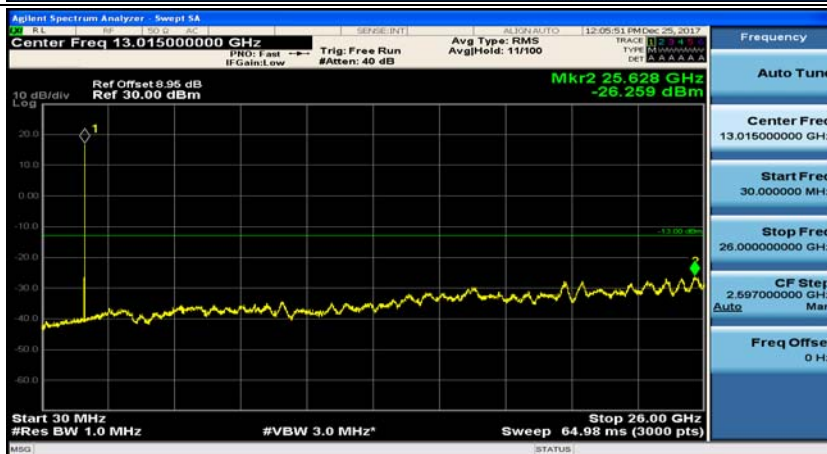

(Channel Bandwidth: 5 MHz)_LCH_16QAM_1RB#12