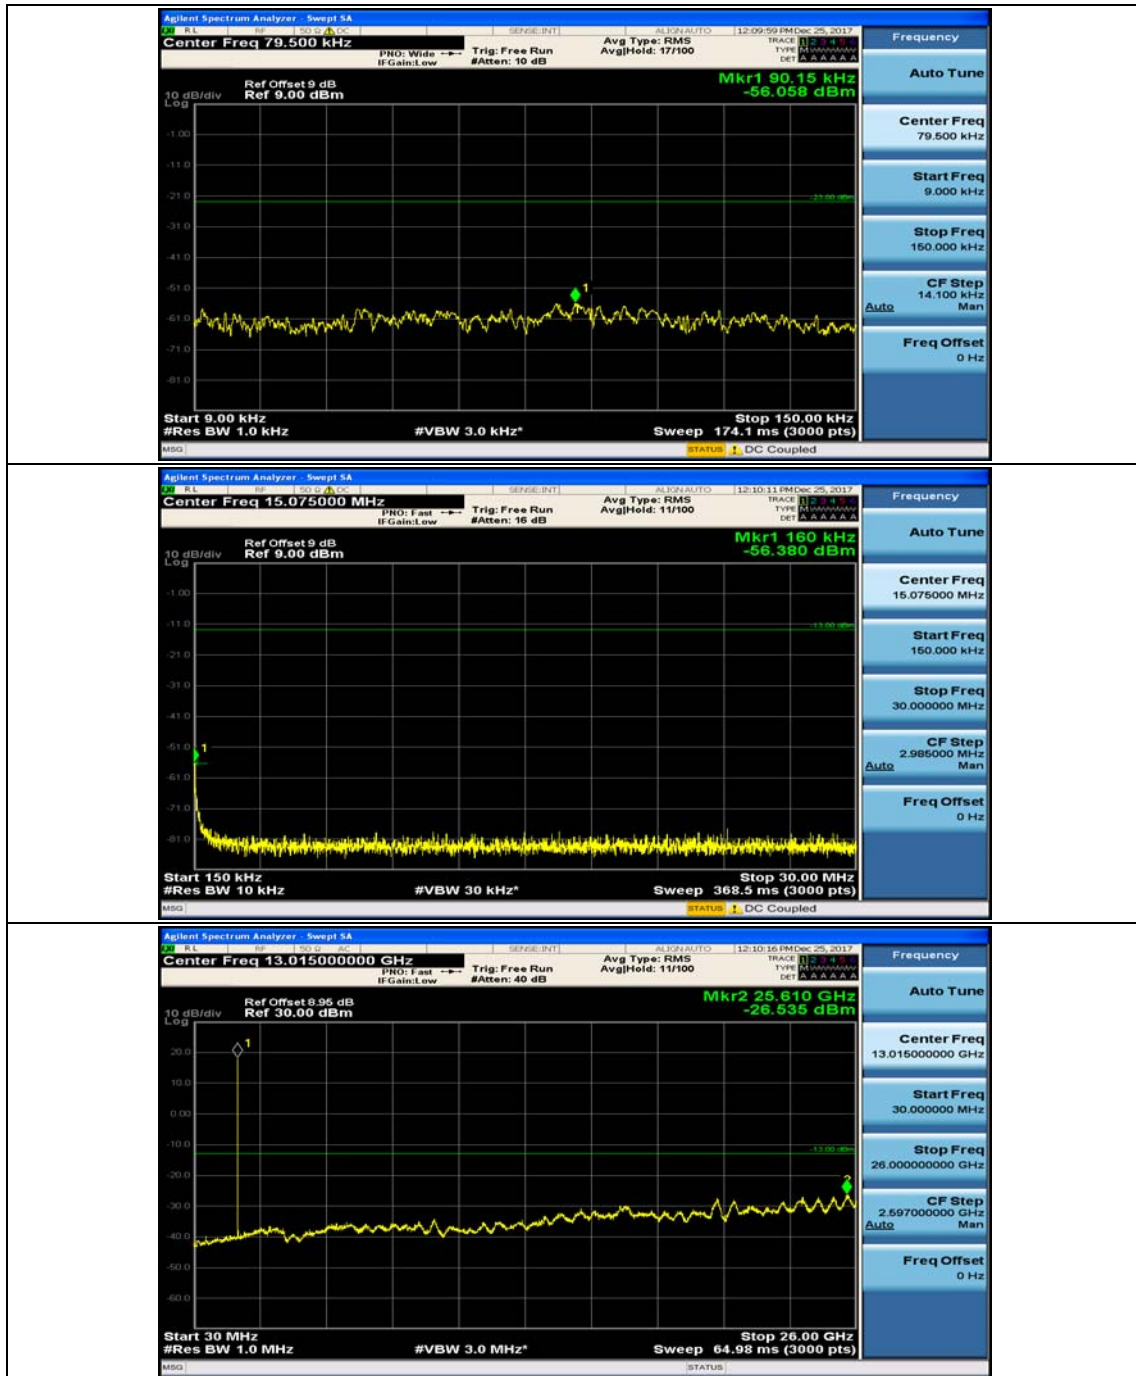

Channel Bandwidth: 5 MHz

(Channel Bandwidth: 5 MHz)_MCH_QPSK_1RB#0

(Channel Bandwidth: 5 MHz)_MCH_QPSK_1RB#12

(Channel Bandwidth: 5 MHz)_HCH_QPSK_1RB#0

(Channel Bandwidth: 5 MHz)_HCH_QPSK_1RB#12

(Channel Bandwidth: 5 MHz)_LCH_16QAM_1RB#0

(Channel Bandwidth: 5 MHz)_LCH_16QAM_1RB#12