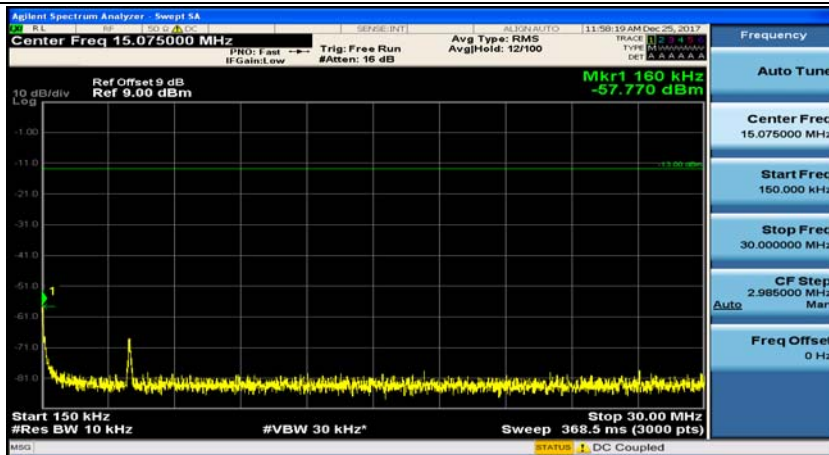

Channel Bandwidth: 3 MHz

(Channel Bandwidth: 3 MHz)_MCH_QPSK_1RB#0

(Channel Bandwidth: 3 MHz)_MCH_QPSK_1RB#7

(Channel Bandwidth: 3 MHz)_HCH_QPSK_1RB#0

(Channel Bandwidth: 3 MHz)_HCH_QPSK_1RB#7

(Channel Bandwidth: 3 MHz)_LCH_16QAM_1RB#0