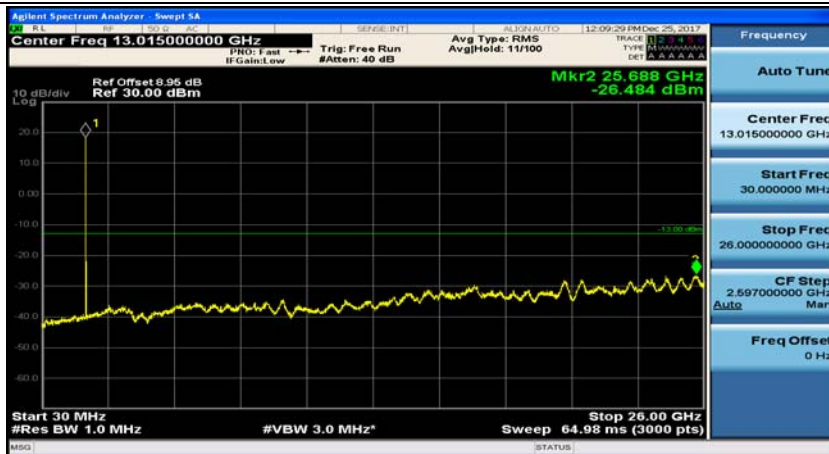

(Channel Bandwidth: 5 MHz)_HCH_QPSK_1RB#0

(Channel Bandwidth: 5 MHz)_HCH_QPSK_1RB#12