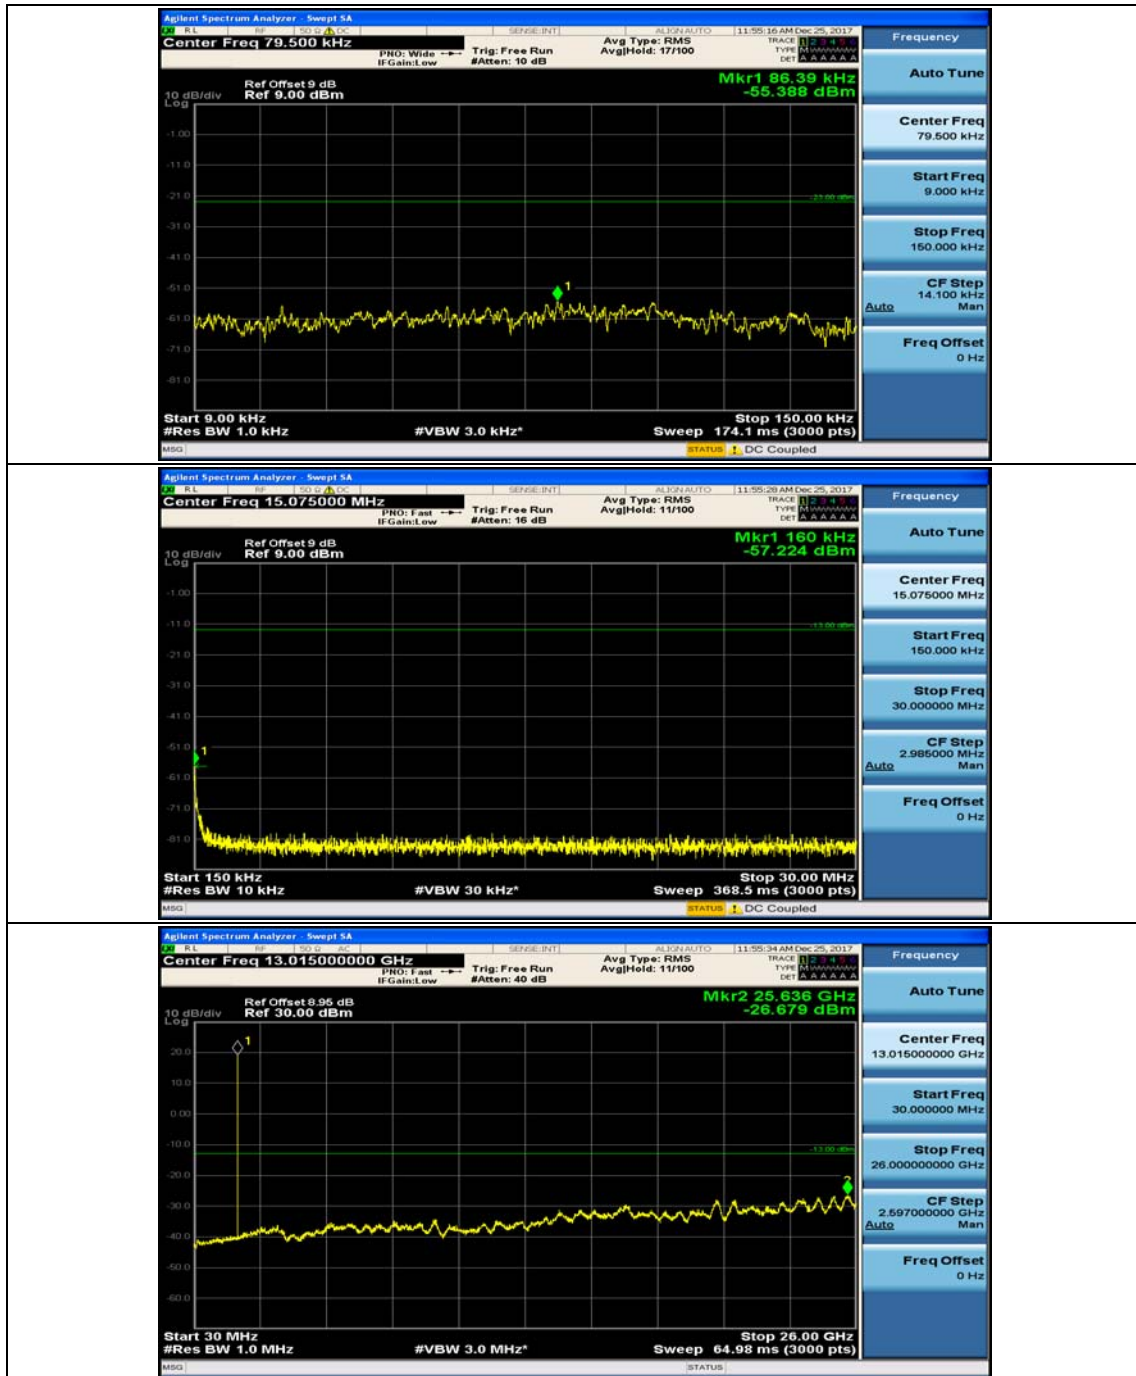

(Channel Bandwidth: 1.4 MHz)_MCH_QPSK_1RB#0

(Channel Bandwidth: 1.4 MHz)_MCH_QPSK_1RB#3

(Channel Bandwidth: 1.4 MHz)_HCH_QPSK_1RB#0

(Channel Bandwidth: 1.4 MHz)_HCH_QPSK_1RB#3

(Channel Bandwidth: 1.4 MHz)_LCH_16QAM_1RB#0

(Channel Bandwidth: 1.4 MHz)_LCH_16QAM_1RB#3

(Channel Bandwidth: 1.4 MHz)_MCH_16QAM_1RB#0

(Channel Bandwidth: 1.4 MHz)_MCH_16QAM_1RB#3

(Channel Bandwidth: 1.4 MHz)_HCH_16QAM_1RB#0

(Channel Bandwidth: 1.4 MHz)_HCH_16QAM_1RB#3

Channel Bandwidth: 3 MHz

(Channel Bandwidth: 3 MHz)_MCH_QPSK_1RB#0

(Channel Bandwidth: 3 MHz)_MCH_QPSK_1RB#7

(Channel Bandwidth: 3 MHz)_HCH_QPSK_1RB#0

(Channel Bandwidth: 3 MHz)_HCH_QPSK_1RB#7

(Channel Bandwidth: 3 MHz)_LCH_16QAM_1RB#0