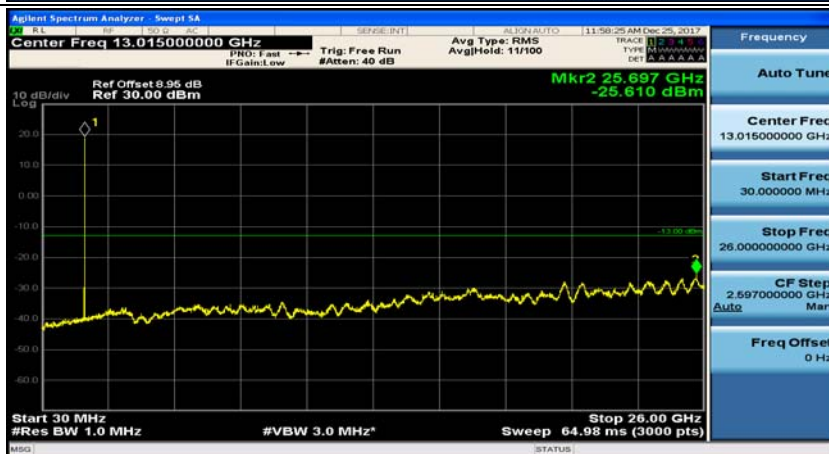

Channel Bandwidth: 3 MHz

(Channel Bandwidth: 3 MHz)_MCH_QPSK_1RB#0

(Channel Bandwidth: 3 MHz)_MCH_QPSK_1RB#7

(Channel Bandwidth: 3 MHz)_HCH_QPSK_1RB#0

(Channel Bandwidth: 3 MHz)_HCH_QPSK_1RB#7

(Channel Bandwidth: 3 MHz)_LCH_16QAM_1RB#0