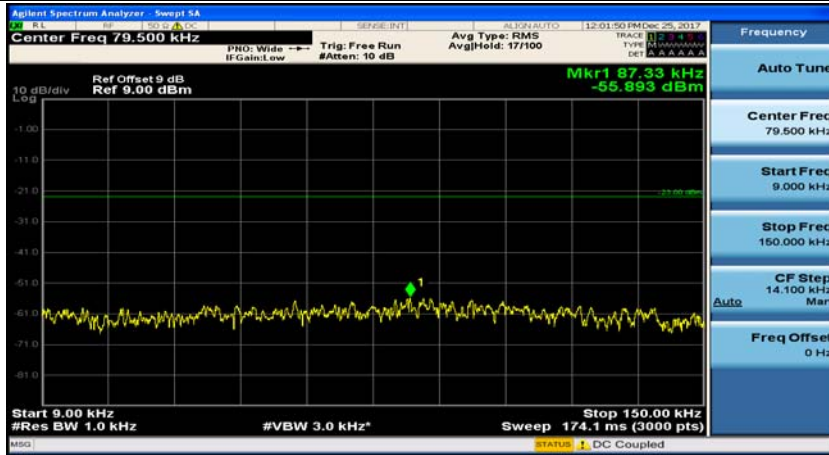

Channel Bandwidth: 3 MHz

(Channel Bandwidth: 3 MHz)_MCH_QPSK_1RB#0

(Channel Bandwidth: 3 MHz)_MCH_QPSK_1RB#7

(Channel Bandwidth: 3 MHz)_HCH_QPSK_1RB#0

(Channel Bandwidth: 3 MHz)_HCH_QPSK_1RB#7

(Channel Bandwidth: 3 MHz)_LCH_16QAM_1RB#0