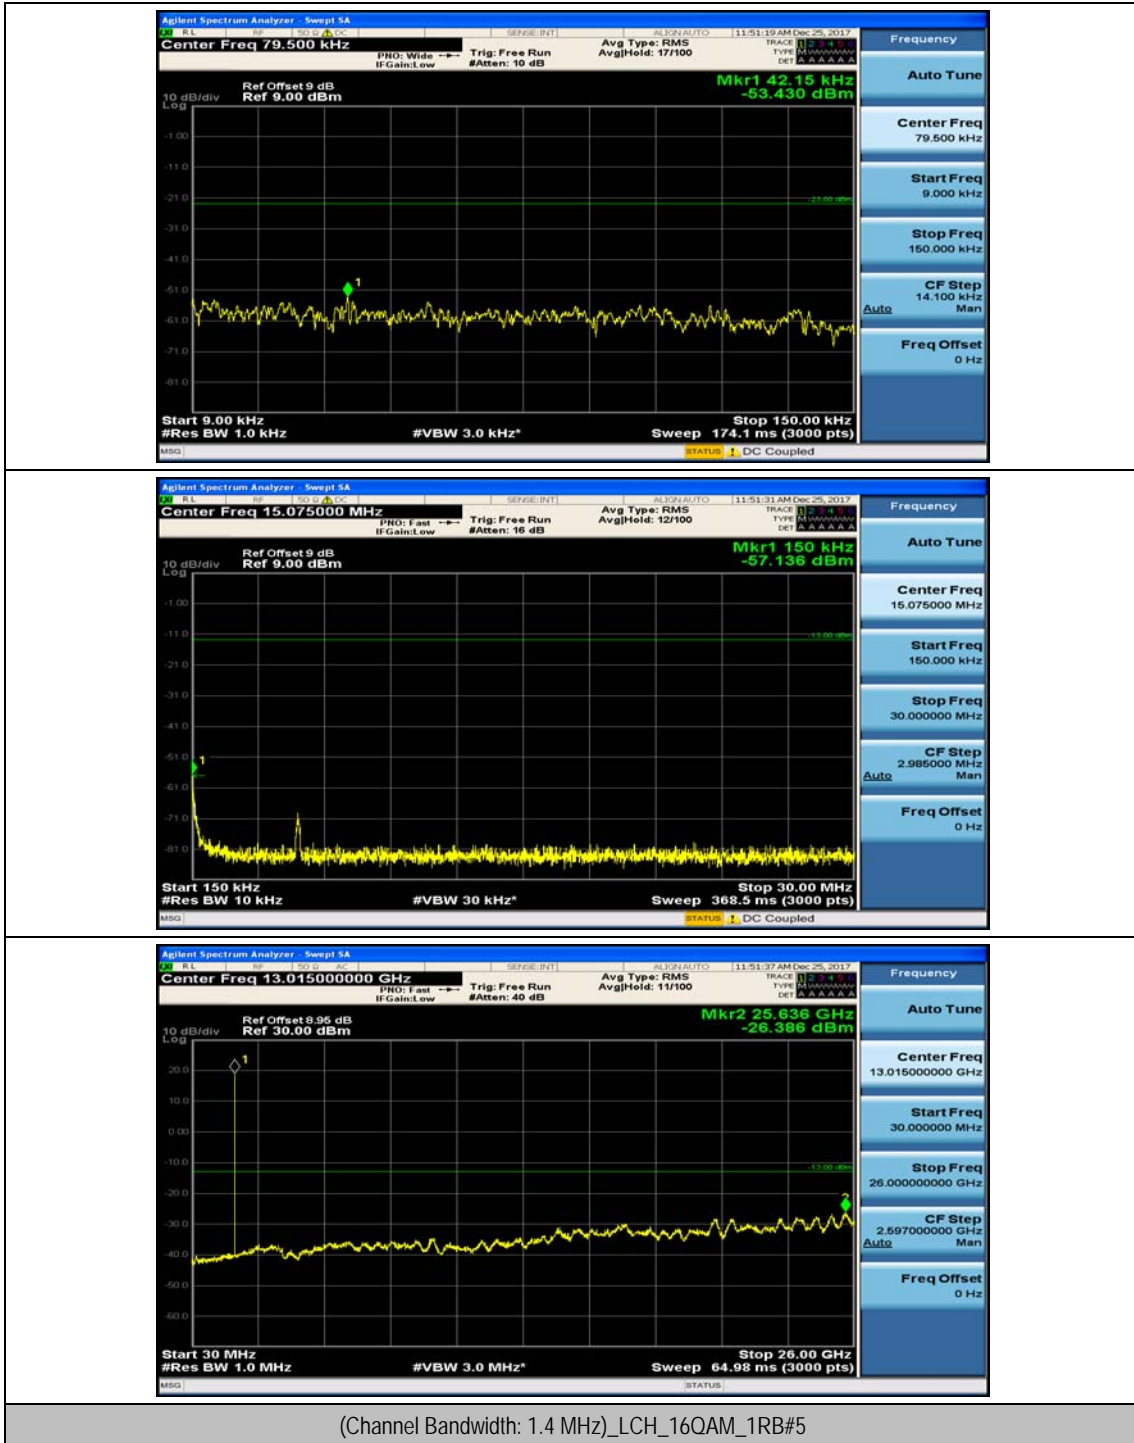

(Channel Bandwidth: 1.4 MHz)_MCH_QPSK_1RB#0

(Channel Bandwidth: 1.4 MHz)_MCH_QPSK_1RB#3

(Channel Bandwidth: 1.4 MHz)_HCH_QPSK_1RB#0

(Channel Bandwidth: 1.4 MHz)_HCH_QPSK_1RB#3

(Channel Bandwidth: 1.4 MHz)_LCH_16QAM_1RB#0

(Channel Bandwidth: 1.4 MHz)_LCH_16QAM_1RB#3

(Channel Bandwidth: 1.4 MHz)_MCH_16QAM_1RB#0

(Channel Bandwidth: 1.4 MHz)_MCH_16QAM_1RB#3

(Channel Bandwidth: 1.4 MHz)_HCH_16QAM_1RB#0

(Channel Bandwidth: 1.4 MHz)_HCH_16QAM_1RB#3

Channel Bandwidth: 3 MHz

(Channel Bandwidth: 3 MHz)_MCH_QPSK_1RB#0

(Channel Bandwidth: 3 MHz)_MCH_QPSK_1RB#7

(Channel Bandwidth: 3 MHz)_HCH_QPSK_1RB#0

(Channel Bandwidth: 3 MHz)_HCH_QPSK_1RB#7

(Channel Bandwidth: 3 MHz)_LCH_16QAM_1RB#0