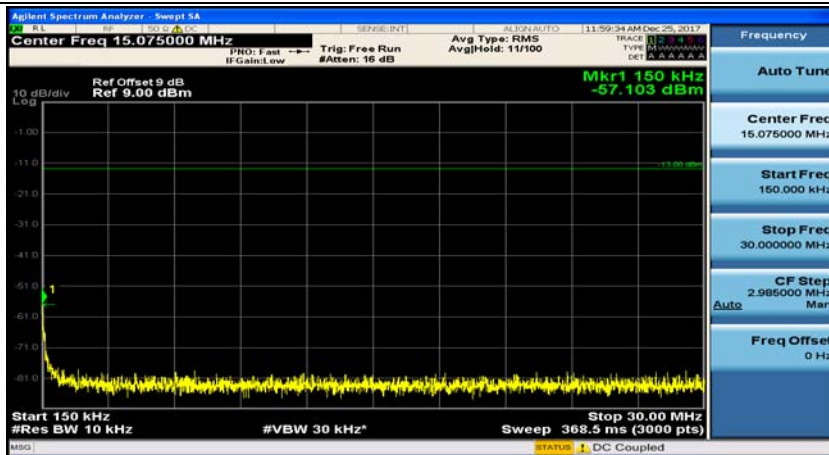

(Channel Bandwidth: 1.4 MHz)_LCH_16QAM_1RB#3

(Channel Bandwidth: 1.4 MHz)_MCH_16QAM_1RB#0

(Channel Bandwidth: 1.4 MHz)_MCH_16QAM_1RB#3

(Channel Bandwidth: 1.4 MHz)_HCH_16QAM_1RB#0

(Channel Bandwidth: 1.4 MHz)_HCH_16QAM_1RB#3

Channel Bandwidth: 3 MHz

(Channel Bandwidth: 3 MHz)_MCH_QPSK_1RB#0

(Channel Bandwidth: 3 MHz)_MCH_QPSK_1RB#7

(Channel Bandwidth: 3 MHz)_HCH_QPSK_1RB#0

(Channel Bandwidth: 3 MHz)_HCH_QPSK_1RB#7

(Channel Bandwidth: 3 MHz)_LCH_16QAM_1RB#0