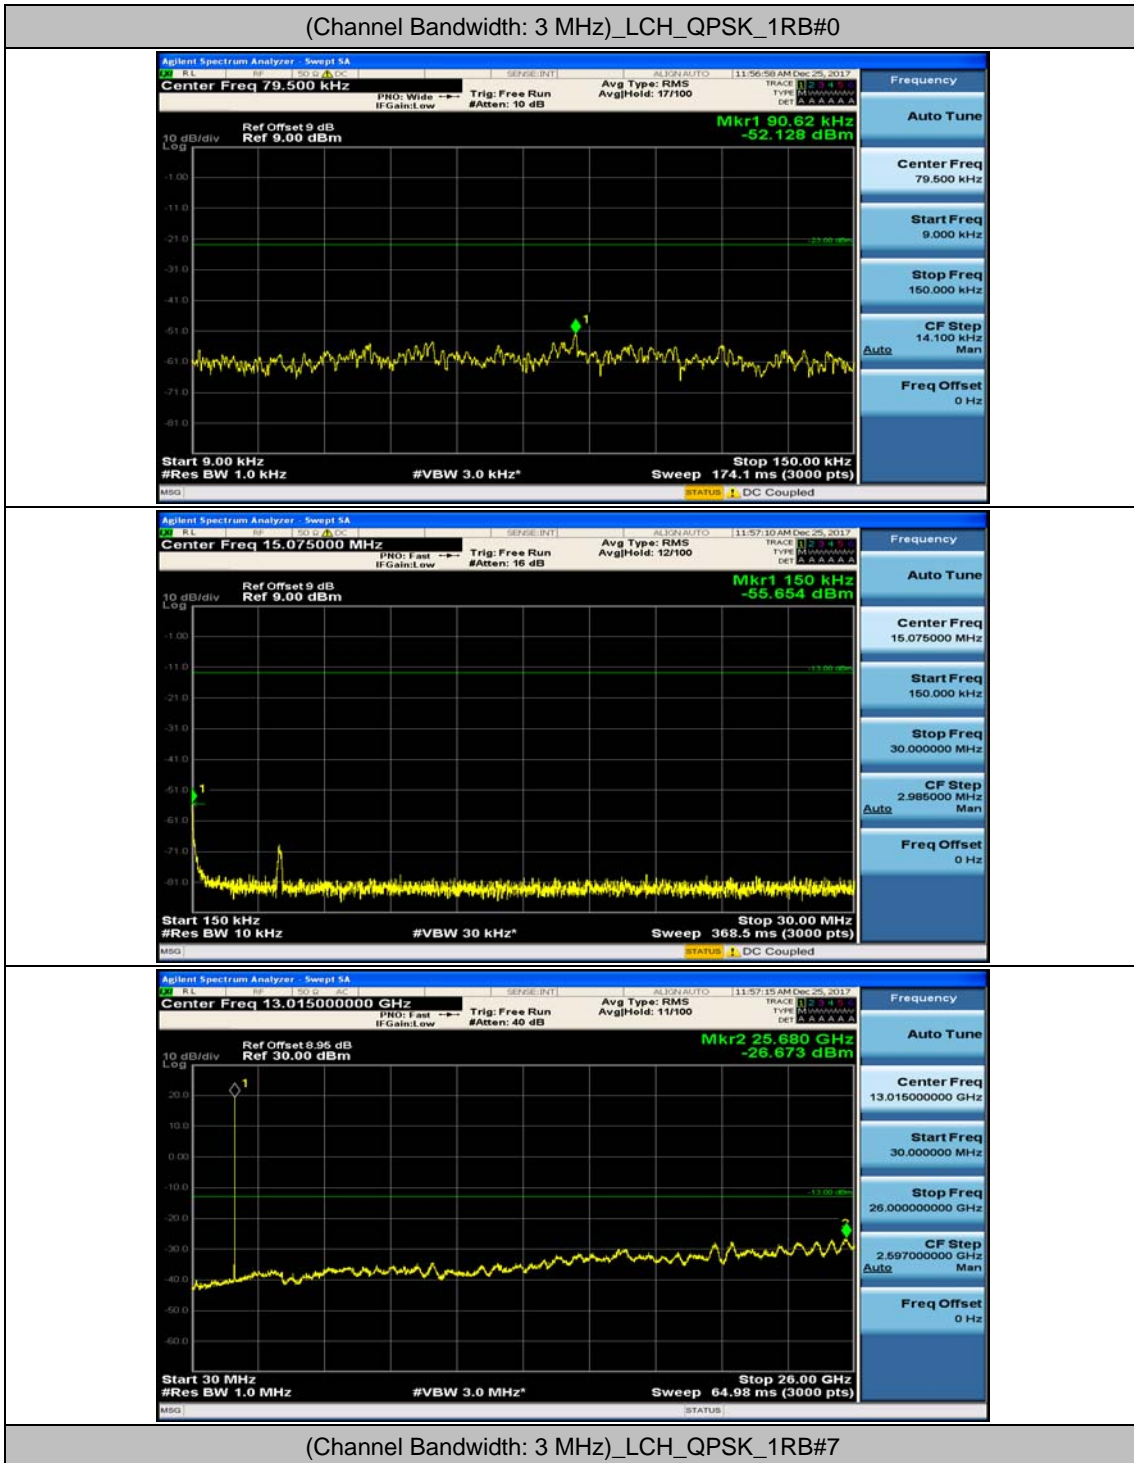

(Channel Bandwidth: 1.4 MHz)_MCH_QPSK_1RB#0

(Channel Bandwidth: 1.4 MHz)_MCH_QPSK_1RB#3

(Channel Bandwidth: 1.4 MHz)_HCH_QPSK_1RB#0

(Channel Bandwidth: 1.4 MHz)_HCH_QPSK_1RB#3

(Channel Bandwidth: 1.4 MHz)_LCH_16QAM_1RB#0

(Channel Bandwidth: 1.4 MHz)_LCH_16QAM_1RB#3

(Channel Bandwidth: 1.4 MHz)_MCH_16QAM_1RB#0

(Channel Bandwidth: 1.4 MHz)_MCH_16QAM_1RB#3

(Channel Bandwidth: 1.4 MHz)_HCH_16QAM_1RB#0

(Channel Bandwidth: 1.4 MHz)_HCH_16QAM_1RB#3

Channel Bandwidth: 3 MHz

(Channel Bandwidth: 3 MHz)_MCH_QPSK_1RB#0

(Channel Bandwidth: 3 MHz)_MCH_QPSK_1RB#7

(Channel Bandwidth: 3 MHz)_HCH_QPSK_1RB#0

(Channel Bandwidth: 3 MHz)_HCH_QPSK_1RB#7

(Channel Bandwidth: 3 MHz)_LCH_16QAM_1RB#0