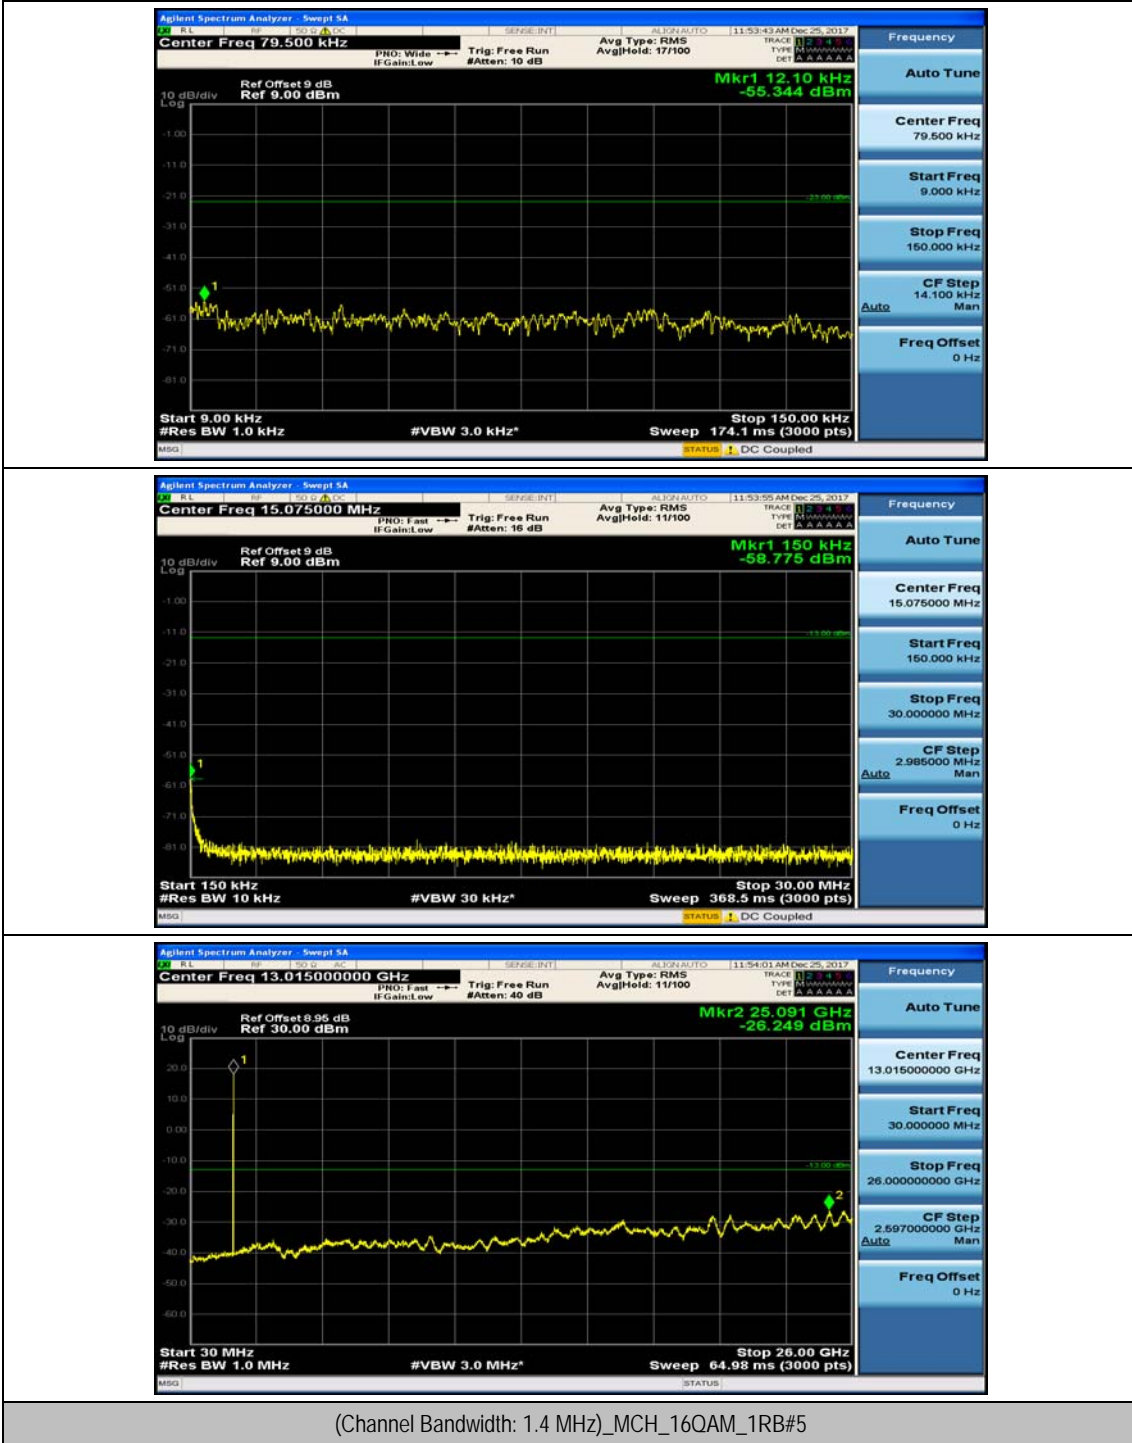

(Channel Bandwidth: 1.4 MHz)_MCH_QPSK_1RB#0

(Channel Bandwidth: 1.4 MHz)_MCH_QPSK_1RB#3

(Channel Bandwidth: 1.4 MHz)_HCH_QPSK_1RB#0

(Channel Bandwidth: 1.4 MHz)_HCH_QPSK_1RB#3

(Channel Bandwidth: 1.4 MHz)_LCH_16QAM_1RB#0

(Channel Bandwidth: 1.4 MHz)_LCH_16QAM_1RB#3

(Channel Bandwidth: 1.4 MHz)_MCH_16QAM_1RB#0

(Channel Bandwidth: 1.4 MHz)_MCH_16QAM_1RB#3

(Channel Bandwidth: 1.4 MHz)_HCH_16QAM_1RB#0

(Channel Bandwidth: 1.4 MHz)_HCH_16QAM_1RB#3

Channel Bandwidth: 3 MHz

(Channel Bandwidth: 3 MHz)_MCH_QPSK_1RB#0

(Channel Bandwidth: 3 MHz)_MCH_QPSK_1RB#7

(Channel Bandwidth: 3 MHz)_HCH_QPSK_1RB#0

(Channel Bandwidth: 3 MHz)_HCH_QPSK_1RB#7

(Channel Bandwidth: 3 MHz)_LCH_16QAM_1RB#0