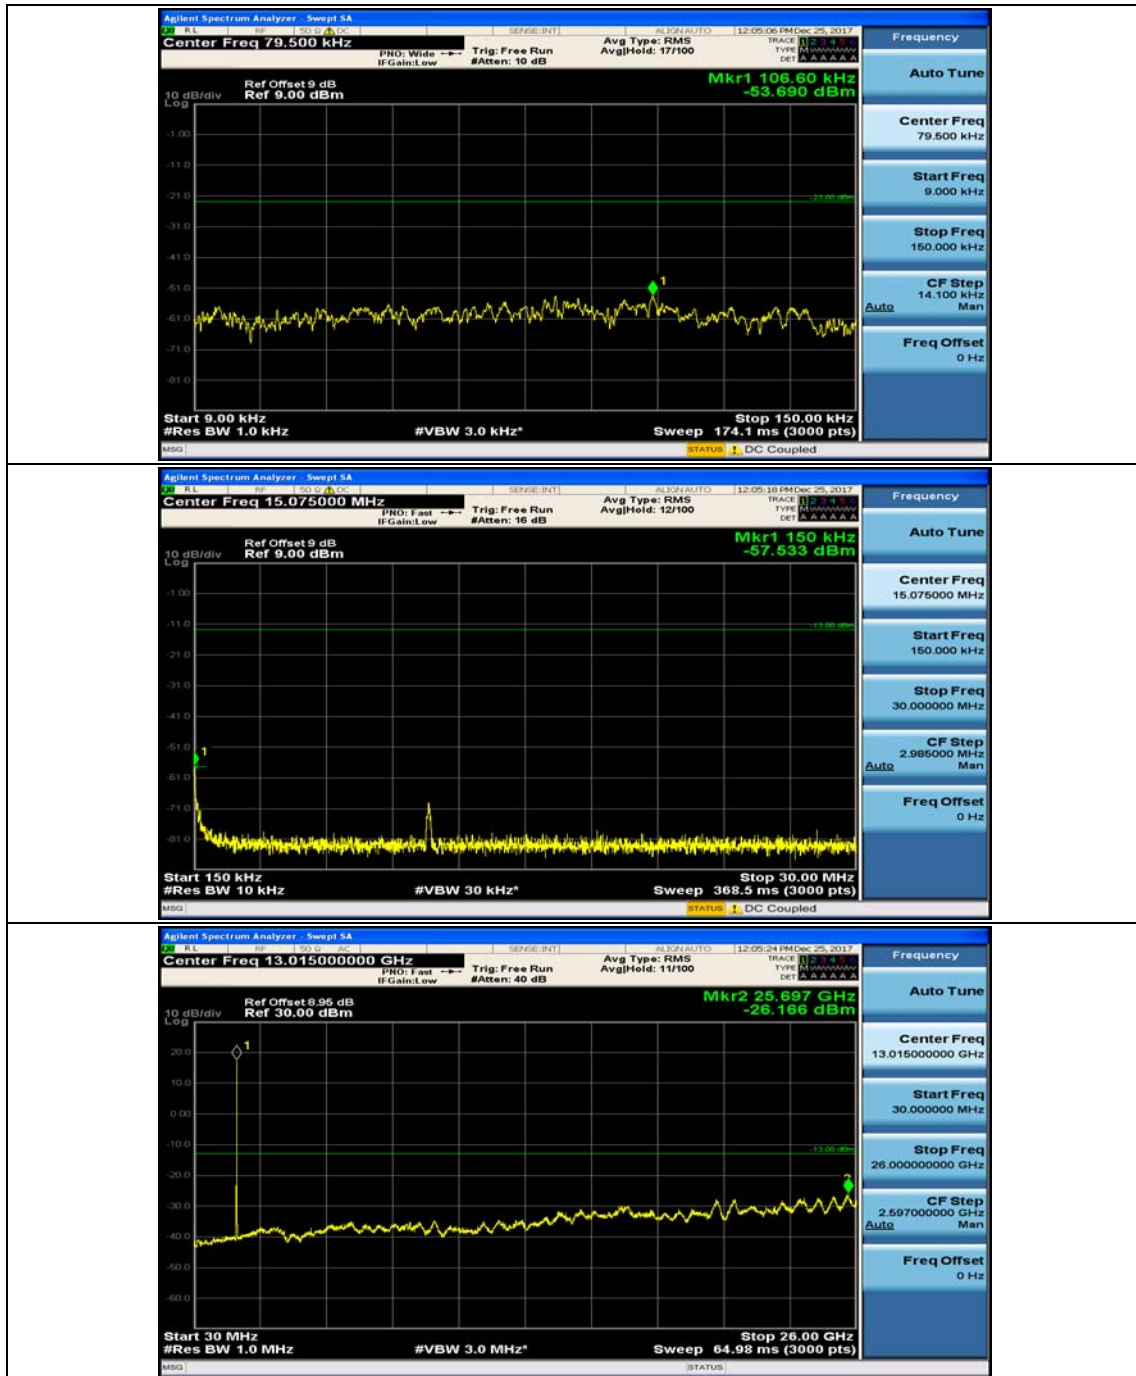

(Channel Bandwidth: 3 MHz)_LCH_16QAM_1RB#7

(Channel Bandwidth: 3 MHz)_MCH_16QAM_1RB#0

(Channel Bandwidth: 3 MHz)_MCH_16QAM_1RB#7

(Channel Bandwidth: 3 MHz)_HCH_16QAM_1RB#0

(Channel Bandwidth: 3 MHz)_HCH_16QAM_1RB#7

Channel Bandwidth: 5 MHz

(Channel Bandwidth: 5 MHz)_MCH_QPSK_1RB#0

(Channel Bandwidth: 5 MHz)_MCH_QPSK_1RB#12

(Channel Bandwidth: 5 MHz)_HCH_QPSK_1RB#0

(Channel Bandwidth: 5 MHz)_HCH_QPSK_1RB#12

(Channel Bandwidth: 5 MHz)_LCH_16QAM_1RB#0