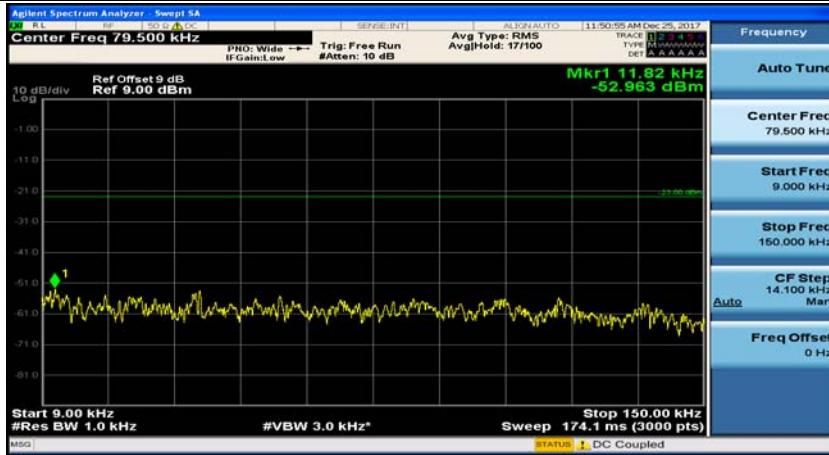

(Channel Bandwidth: 1.4 MHz)_MCH_QPSK_1RB#0

(Channel Bandwidth: 1.4 MHz)_MCH_QPSK_1RB#3

(Channel Bandwidth: 1.4 MHz)_HCH_QPSK_1RB#0

(Channel Bandwidth: 1.4 MHz)_HCH_QPSK_1RB#3

(Channel Bandwidth: 1.4 MHz)_LCH_16QAM_1RB#0

(Channel Bandwidth: 1.4 MHz)_LCH_16QAM_1RB#3

(Channel Bandwidth: 1.4 MHz)_MCH_16QAM_1RB#0

(Channel Bandwidth: 1.4 MHz)_MCH_16QAM_1RB#3

(Channel Bandwidth: 1.4 MHz)_HCH_16QAM_1RB#0

(Channel Bandwidth: 1.4 MHz)_HCH_16QAM_1RB#3