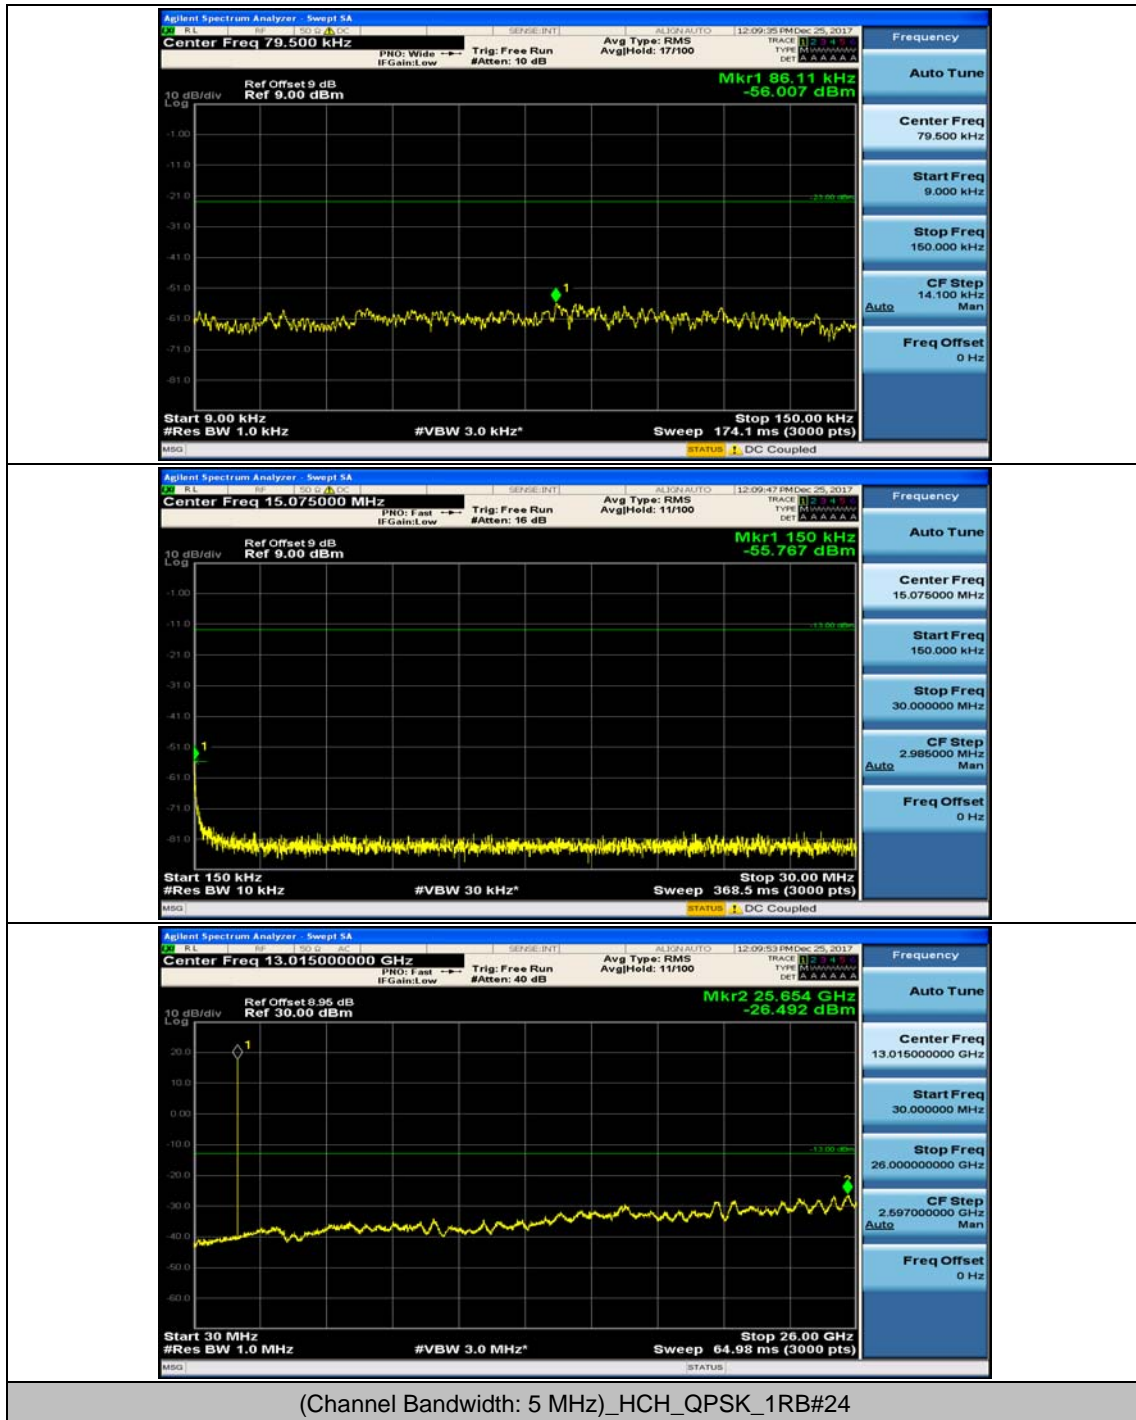

Channel Bandwidth: 5 MHz

(Channel Bandwidth: 5 MHz)_MCH_QPSK_1RB#0

(Channel Bandwidth: 5 MHz)_MCH_QPSK_1RB#12

(Channel Bandwidth: 5 MHz)_HCH_QPSK_1RB#0

(Channel Bandwidth: 5 MHz)_HCH_QPSK_1RB#12

(Channel Bandwidth: 5 MHz)_LCH_16QAM_1RB#0

(Channel Bandwidth: 5 MHz)_LCH_16QAM_1RB#12