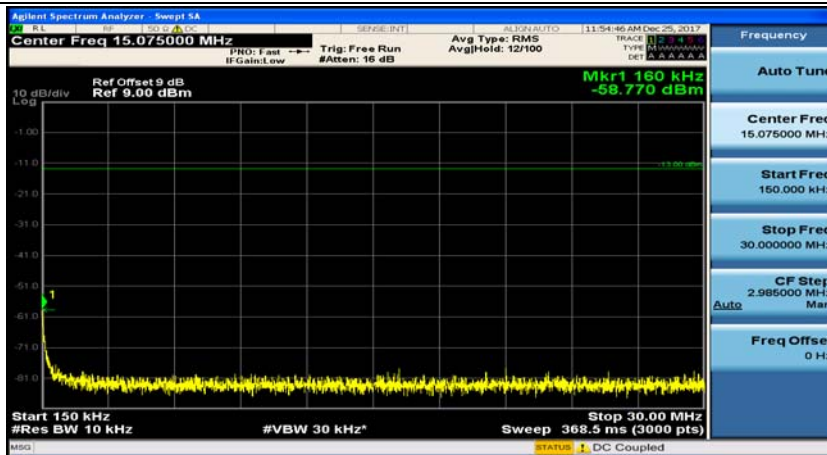

(Channel Bandwidth: 1.4 MHz)_MCH_QPSK_1RB#0

(Channel Bandwidth: 1.4 MHz)_MCH_QPSK_1RB#3

(Channel Bandwidth: 1.4 MHz)_HCH_QPSK_1RB#0

(Channel Bandwidth: 1.4 MHz)_HCH_QPSK_1RB#3

(Channel Bandwidth: 1.4 MHz)_LCH_16QAM_1RB#0

(Channel Bandwidth: 1.4 MHz)_LCH_16QAM_1RB#3

(Channel Bandwidth: 1.4 MHz)_MCH_16QAM_1RB#0

(Channel Bandwidth: 1.4 MHz)_MCH_16QAM_1RB#3

(Channel Bandwidth: 1.4 MHz)_HCH_16QAM_1RB#0

(Channel Bandwidth: 1.4 MHz)_HCH_16QAM_1RB#3