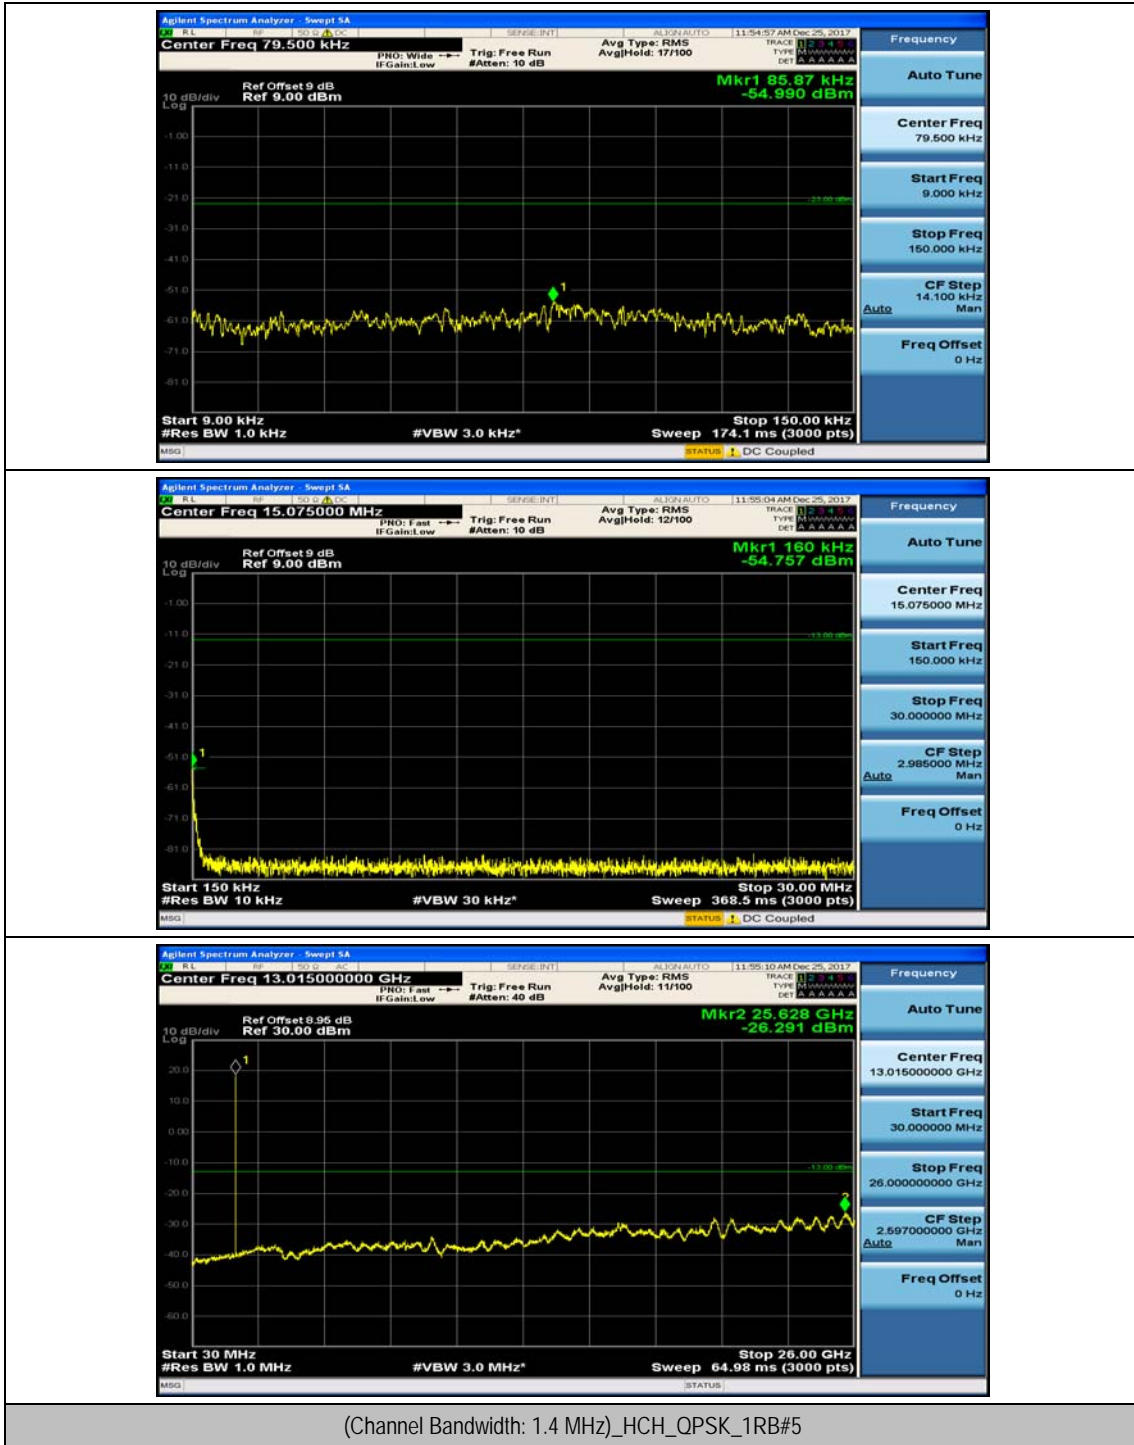

(Channel Bandwidth: 1.4 MHz)_MCH_QPSK_1RB#0

(Channel Bandwidth: 1.4 MHz)_MCH_QPSK_1RB#3

(Channel Bandwidth: 1.4 MHz)_HCH_QPSK_1RB#0

(Channel Bandwidth: 1.4 MHz)_HCH_QPSK_1RB#3

(Channel Bandwidth: 1.4 MHz)_LCH_16QAM_1RB#0

(Channel Bandwidth: 1.4 MHz)_LCH_16QAM_1RB#3

(Channel Bandwidth: 1.4 MHz)_MCH_16QAM_1RB#0

(Channel Bandwidth: 1.4 MHz)_MCH_16QAM_1RB#3

(Channel Bandwidth: 1.4 MHz)_HCH_16QAM_1RB#0

(Channel Bandwidth: 1.4 MHz)_HCH_16QAM_1RB#3

Channel Bandwidth: 3 MHz

(Channel Bandwidth: 3 MHz)_MCH_QPSK_1RB#0

(Channel Bandwidth: 3 MHz)_MCH_QPSK_1RB#7

(Channel Bandwidth: 3 MHz)_HCH_QPSK_1RB#0

(Channel Bandwidth: 3 MHz)_HCH_QPSK_1RB#7

(Channel Bandwidth: 3 MHz)_LCH_16QAM_1RB#0