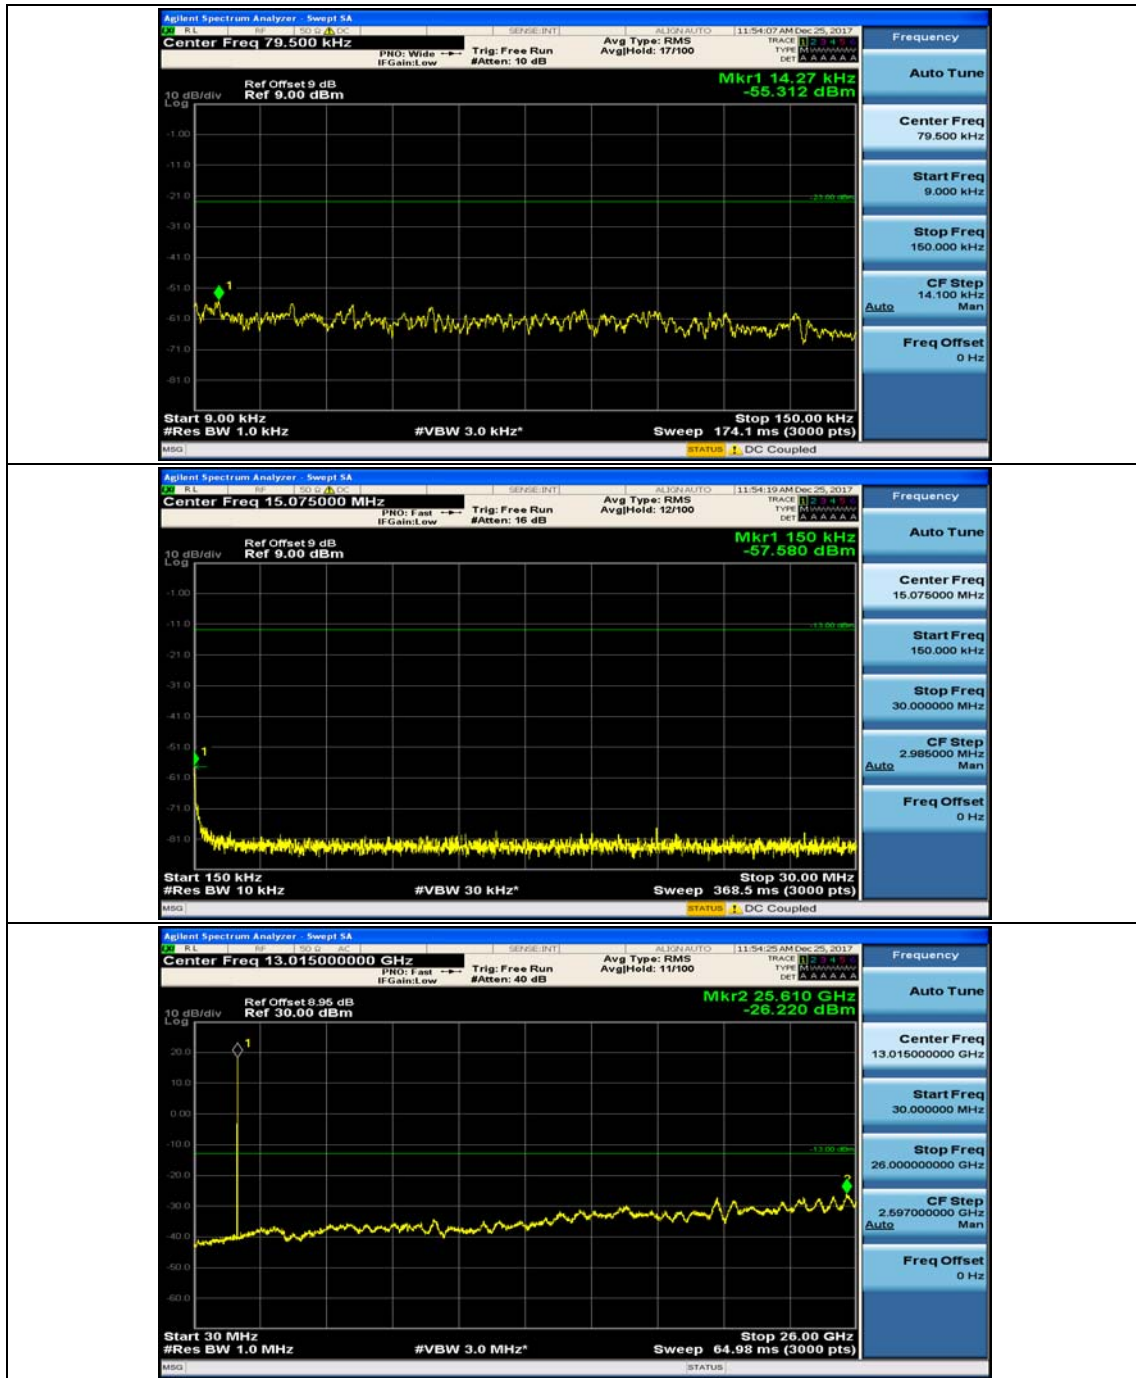

(Channel Bandwidth: 1.4 MHz)_MCH_QPSK_1RB#0

(Channel Bandwidth: 1.4 MHz)_MCH_QPSK_1RB#3

(Channel Bandwidth: 1.4 MHz)_HCH_QPSK_1RB#0

(Channel Bandwidth: 1.4 MHz)_HCH_QPSK_1RB#3

(Channel Bandwidth: 1.4 MHz)_LCH_16QAM_1RB#0

(Channel Bandwidth: 1.4 MHz)_LCH_16QAM_1RB#3

(Channel Bandwidth: 1.4 MHz)_MCH_16QAM_1RB#0

(Channel Bandwidth: 1.4 MHz)_MCH_16QAM_1RB#3

(Channel Bandwidth: 1.4 MHz)_HCH_16QAM_1RB#0

(Channel Bandwidth: 1.4 MHz)_HCH_16QAM_1RB#3

Channel Bandwidth: 3 MHz

(Channel Bandwidth: 3 MHz)_MCH_QPSK_1RB#0

(Channel Bandwidth: 3 MHz)_MCH_QPSK_1RB#7

(Channel Bandwidth: 3 MHz)_HCH_QPSK_1RB#0

(Channel Bandwidth: 3 MHz)_HCH_QPSK_1RB#7

(Channel Bandwidth: 3 MHz)_LCH_16QAM_1RB#0