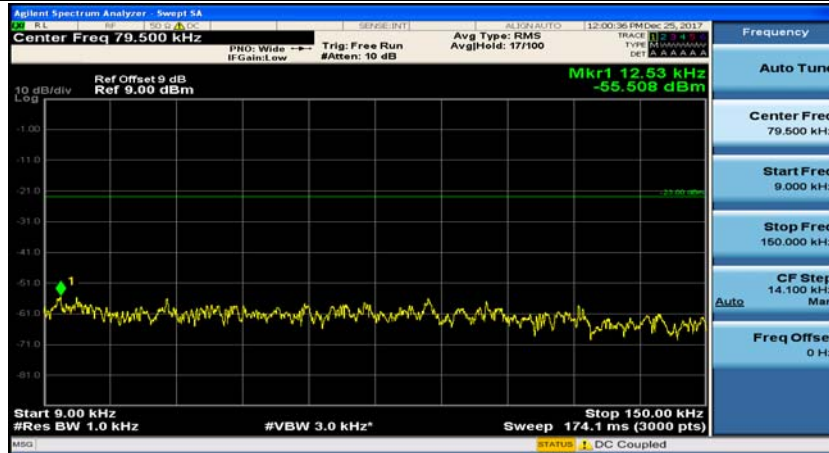

(Channel Bandwidth: 3 MHz)_MCH_16QAM_1RB#0