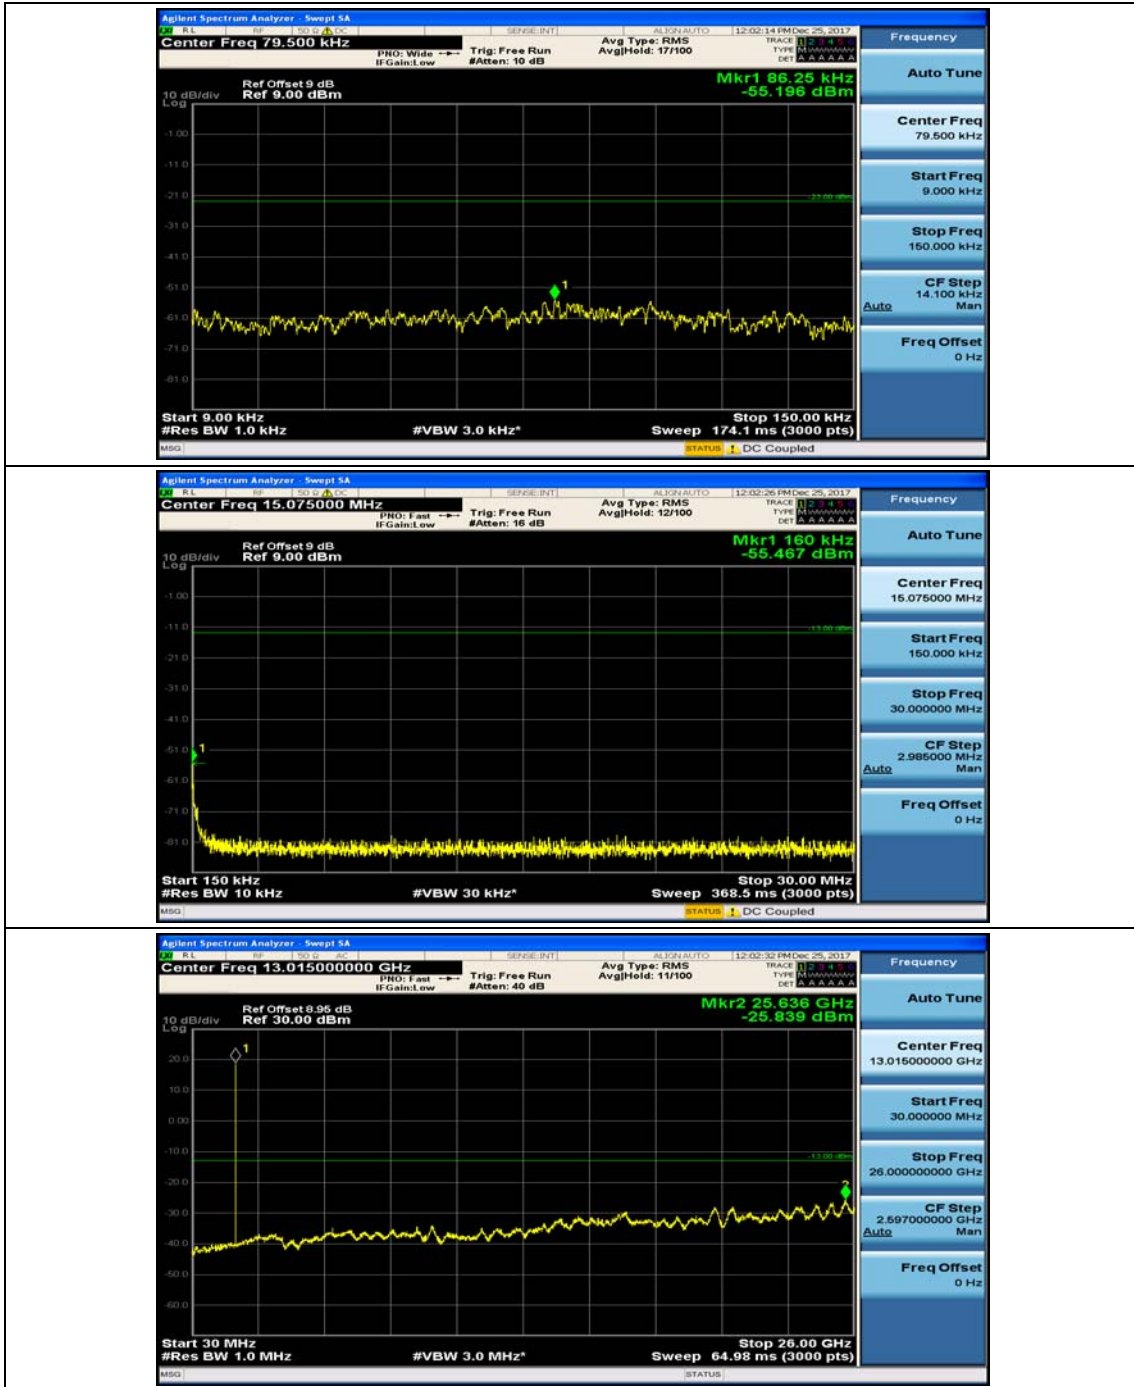

(Channel Bandwidth: 1.4 MHz)_LCH_16QAM_1RB#3

(Channel Bandwidth: 1.4 MHz)_MCH_16QAM_1RB#0

(Channel Bandwidth: 1.4 MHz)_MCH_16QAM_1RB#3

(Channel Bandwidth: 1.4 MHz)_HCH_16QAM_1RB#0

(Channel Bandwidth: 1.4 MHz)_HCH_16QAM_1RB#3

Channel Bandwidth: 3 MHz

(Channel Bandwidth: 3 MHz)_MCH_QPSK_1RB#0

(Channel Bandwidth: 3 MHz)_MCH_QPSK_1RB#7

(Channel Bandwidth: 3 MHz)_HCH_QPSK_1RB#0

(Channel Bandwidth: 3 MHz)_HCH_QPSK_1RB#7

(Channel Bandwidth: 3 MHz)_LCH_16QAM_1RB#0

(Channel Bandwidth: 3 MHz)_LCH_16QAM_1RB#7

(Channel Bandwidth: 3 MHz)_MCH_16QAM_1RB#0

(Channel Bandwidth: 3 MHz)_MCH_16QAM_1RB#7

(Channel Bandwidth: 3 MHz)_HCH_16QAM_1RB#0

(Channel Bandwidth: 3 MHz)_HCH_16QAM_1RB#7