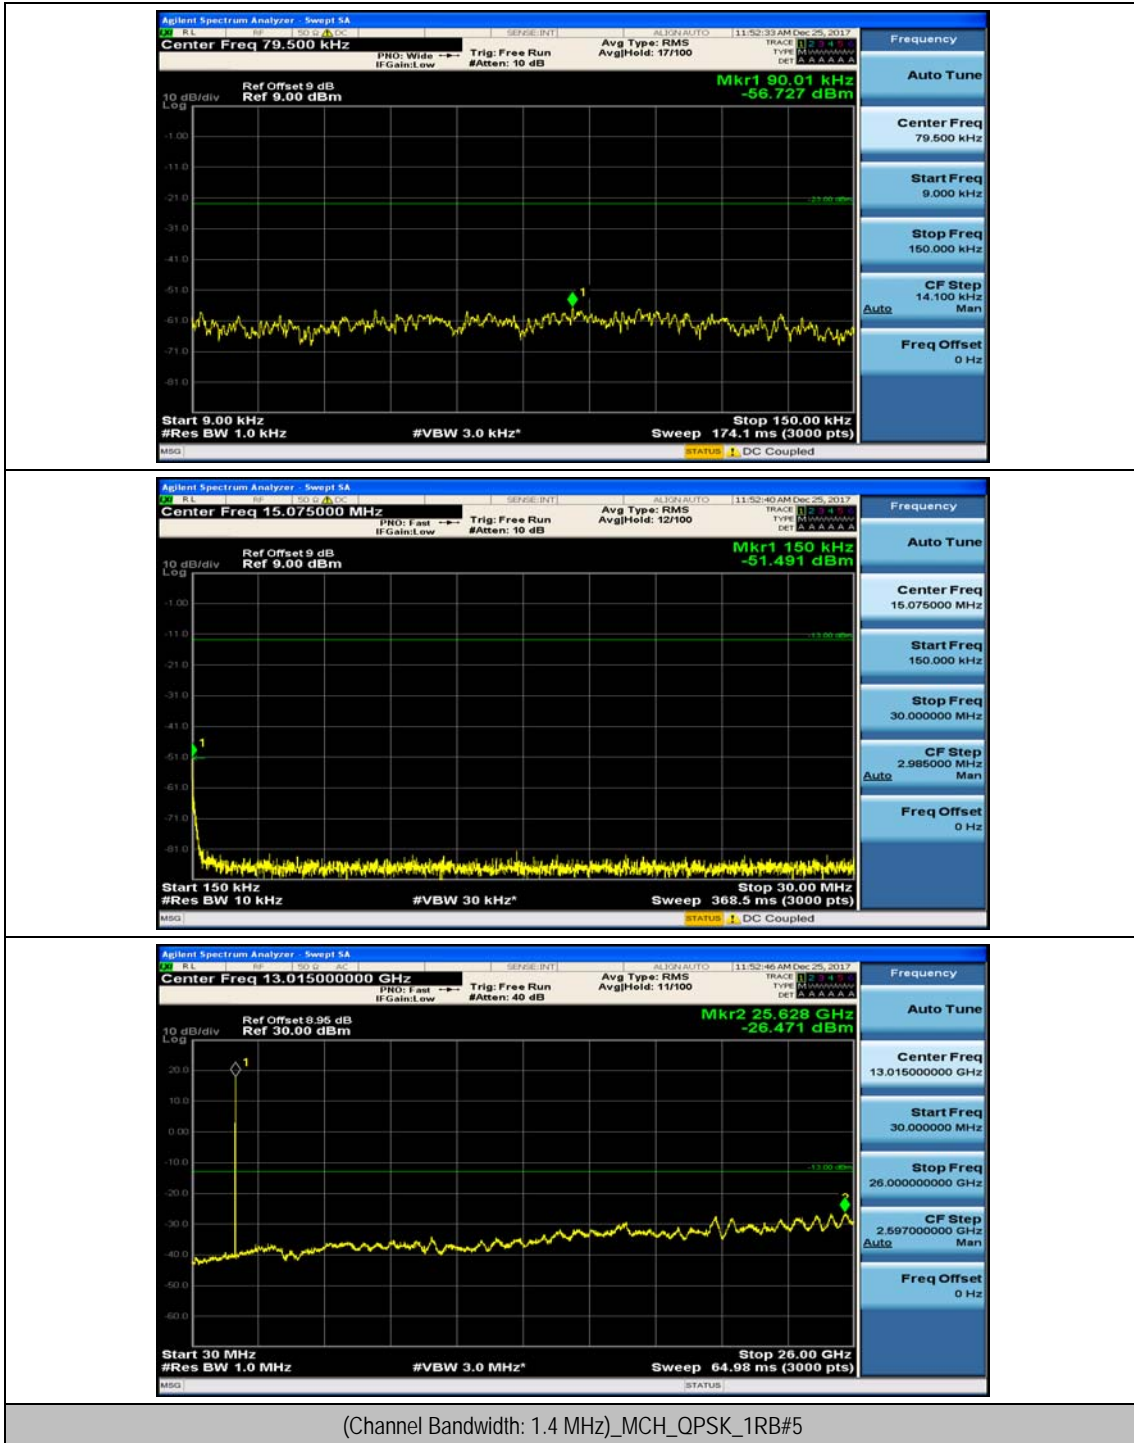

(Channel Bandwidth: 1.4 MHz)_MCH_QPSK_1RB#0

(Channel Bandwidth: 1.4 MHz)_MCH_QPSK_1RB#3

(Channel Bandwidth: 1.4 MHz)_HCH_QPSK_1RB#0

(Channel Bandwidth: 1.4 MHz)_HCH_QPSK_1RB#3

(Channel Bandwidth: 1.4 MHz)_LCH_16QAM_1RB#0

(Channel Bandwidth: 1.4 MHz)_LCH_16QAM_1RB#3

(Channel Bandwidth: 1.4 MHz)_MCH_16QAM_1RB#0

(Channel Bandwidth: 1.4 MHz)_MCH_16QAM_1RB#3

(Channel Bandwidth: 1.4 MHz)_HCH_16QAM_1RB#0

(Channel Bandwidth: 1.4 MHz)_HCH_16QAM_1RB#3

Channel Bandwidth: 3 MHz

(Channel Bandwidth: 3 MHz)_MCH_QPSK_1RB#0

(Channel Bandwidth: 3 MHz)_MCH_QPSK_1RB#7

(Channel Bandwidth: 3 MHz)_HCH_QPSK_1RB#0

(Channel Bandwidth: 3 MHz)_HCH_QPSK_1RB#7

(Channel Bandwidth: 3 MHz)_LCH_16QAM_1RB#0