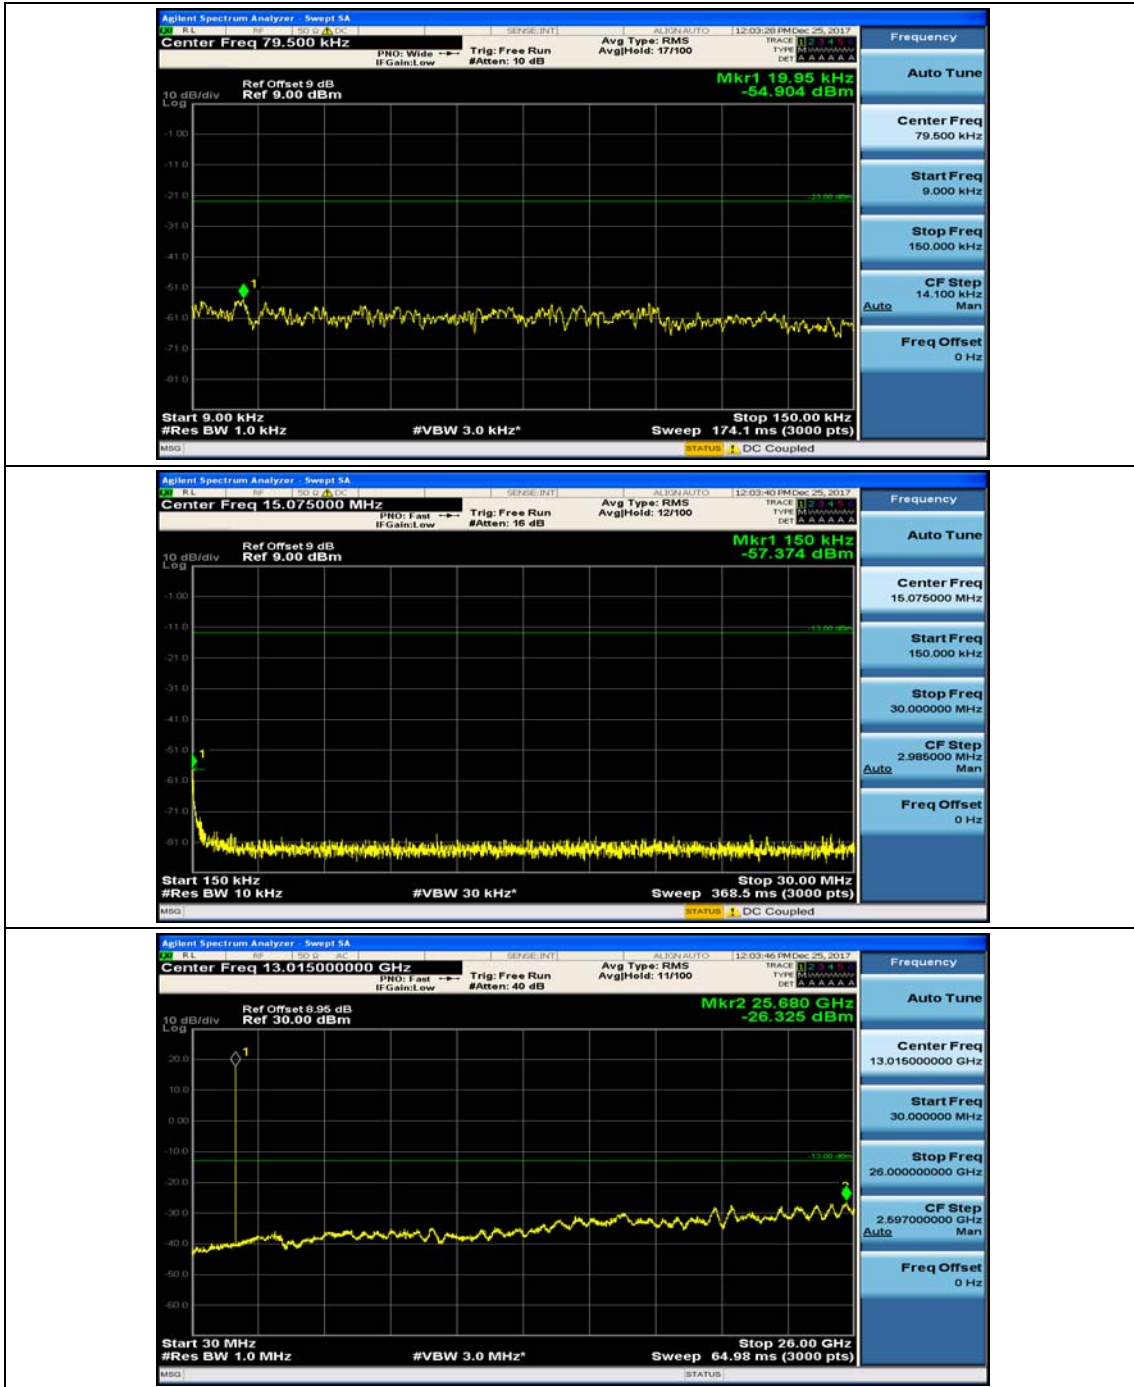

Channel Bandwidth: 3 MHz

(Channel Bandwidth: 3 MHz)_MCH_QPSK_1RB#0

(Channel Bandwidth: 3 MHz)_MCH_QPSK_1RB#7

(Channel Bandwidth: 3 MHz)_HCH_QPSK_1RB#0

(Channel Bandwidth: 3 MHz)_HCH_QPSK_1RB#7

(Channel Bandwidth: 3 MHz)_LCH_16QAM_1RB#0

(Channel Bandwidth: 3 MHz)_LCH_16QAM_1RB#7

(Channel Bandwidth: 3 MHz)_MCH_16QAM_1RB#0

(Channel Bandwidth: 3 MHz)_MCH_16QAM_1RB#7

(Channel Bandwidth: 3 MHz)_HCH_16QAM_1RB#0

(Channel Bandwidth: 3 MHz)_HCH_16QAM_1RB#7

Channel Bandwidth: 5 MHz

(Channel Bandwidth: 5 MHz)_MCH_QPSK_1RB#0

(Channel Bandwidth: 5 MHz)_MCH_QPSK_1RB#12

(Channel Bandwidth: 5 MHz)_HCH_QPSK_1RB#0

(Channel Bandwidth: 5 MHz)_HCH_QPSK_1RB#12

(Channel Bandwidth: 5 MHz)_LCH_16QAM_1RB#0