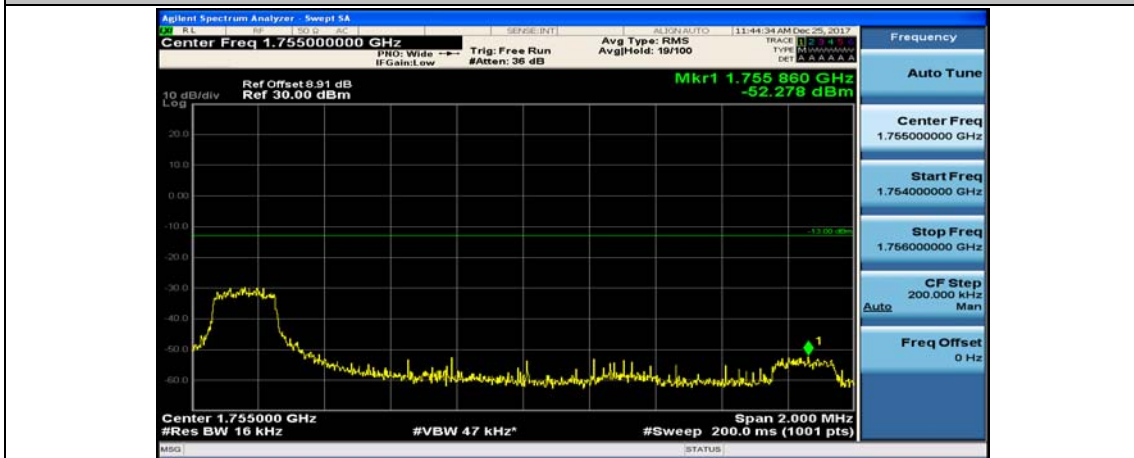

(Channel Bandwidth:15 MHz)_HCH_QPSK_1RB#0