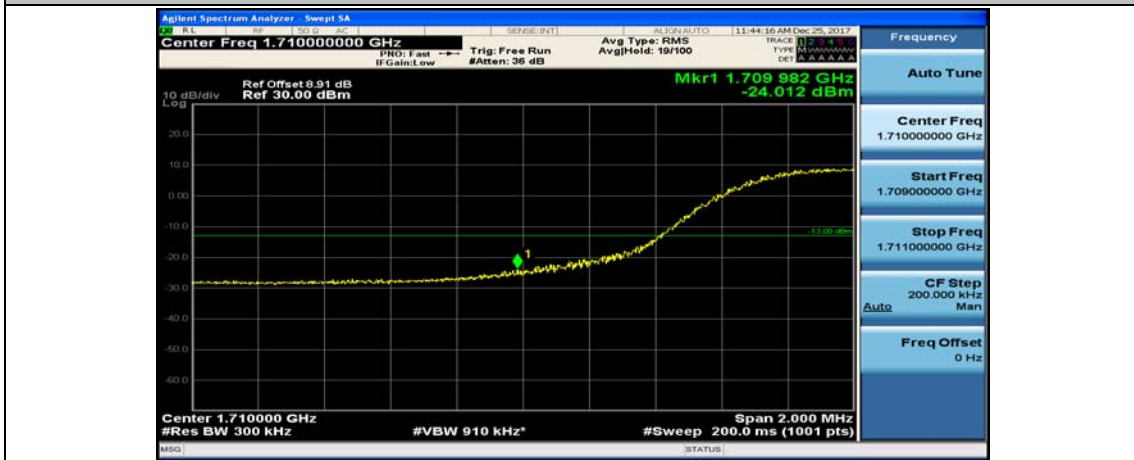

(Channel Bandwidth:15 MHz)_LCH_QPSK_75RB#0