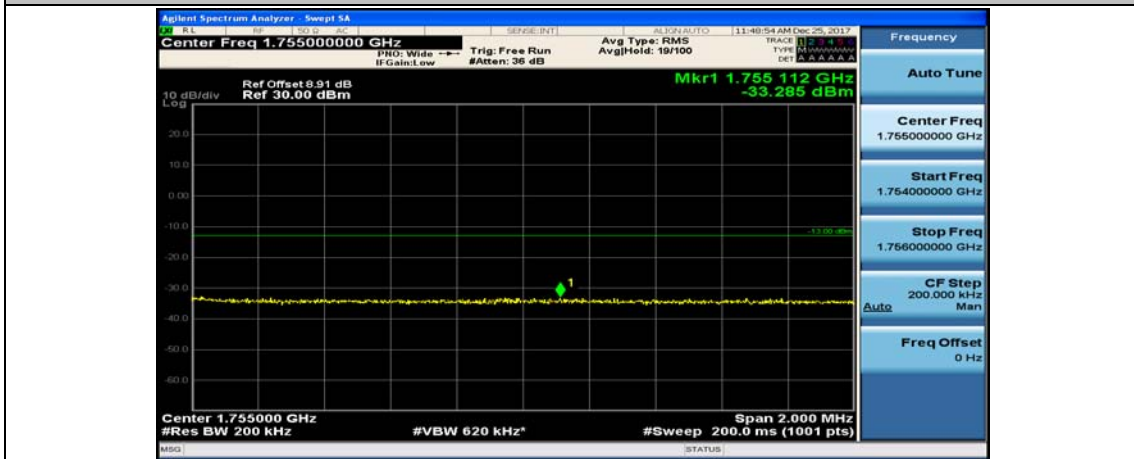

(Channel Bandwidth:20 MHz)_HCH_16QAM_50RB#0