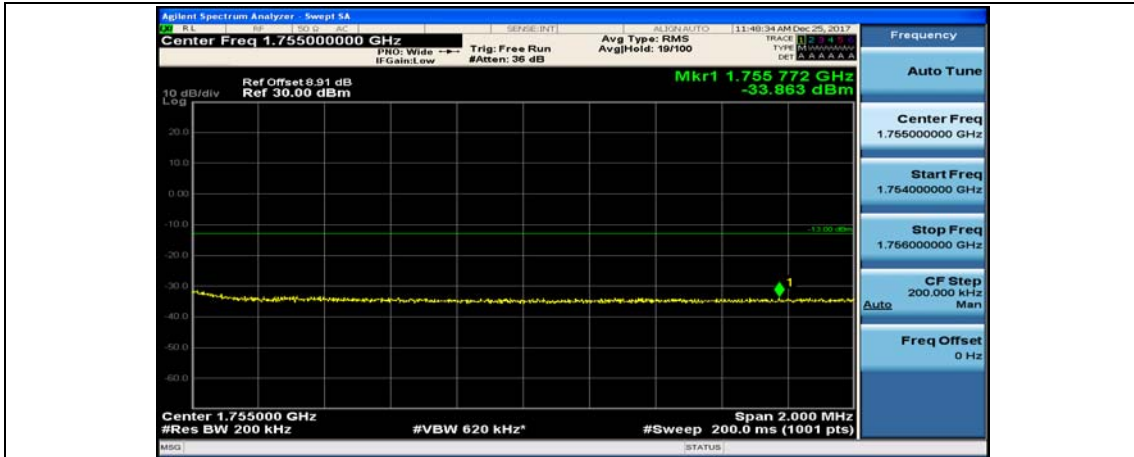

(Channel Bandwidth:20 MHz)_HCH_QPSK_50RB#0