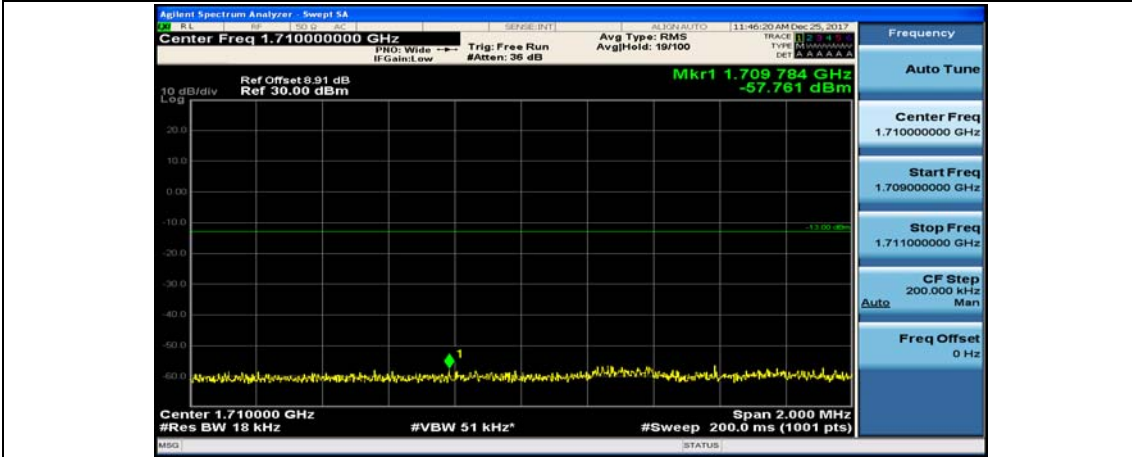

(Channel Bandwidth:15 MHz)_HCH_16QAM_37RB#18

(Channel Bandwidth:15 MHz)_HCH_16QAM_37RB#38

(Channel Bandwidth:15 MHz)_HCH_16QAM_75RB#0

Channel Bandwidth: 20 MHz

(Channel Bandwidth:20 MHz)_LCH_QPSK_1RB#49

(Channel Bandwidth:20 MHz)_LCH_QPSK_1RB#99