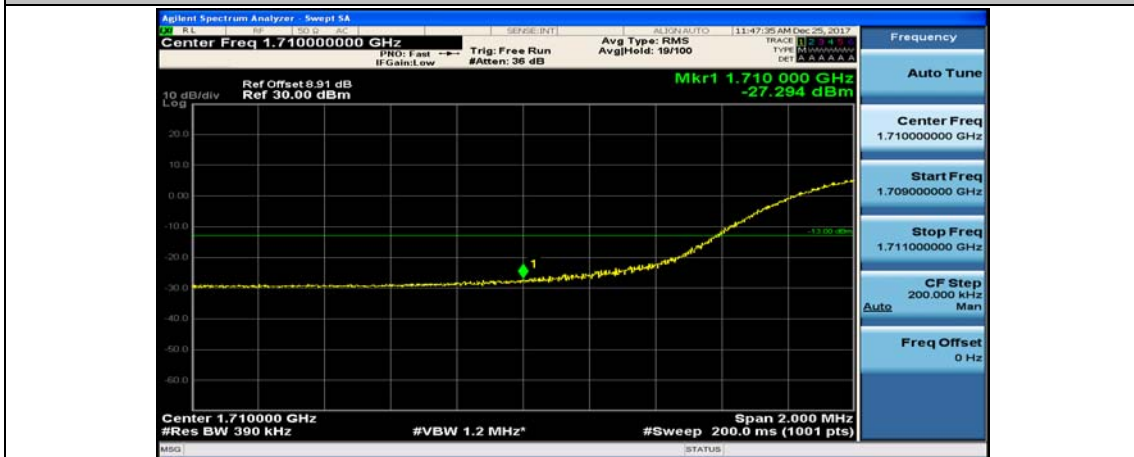

(Channel Bandwidth:20 MHz)_LCH_QPSK_50RB#0

(Channel Bandwidth:20 MHz)_LCH_QPSK_50RB#25

(Channel Bandwidth:20 MHz)_LCH_QPSK_50RB#50

(Channel Bandwidth:20 MHz)_LCH_QPSK_100RB#0

(Channel Bandwidth:20 MHz)_HCH_QPSK_1RB#0