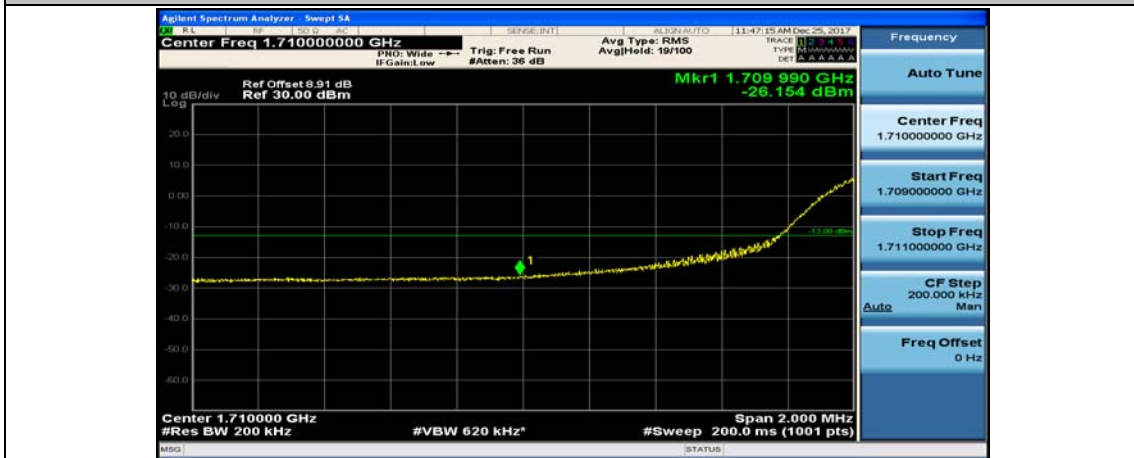

(Channel Bandwidth:20 MHz)_HCH_QPSK_100RB#0

(Channel Bandwidth:20 MHz)_LCH_16QAM_1RB#0

(Channel Bandwidth:20 MHz)_LCH_16QAM_1RB#49

(Channel Bandwidth:20 MHz)_LCH_16QAM_1RB#99

(Channel Bandwidth:20 MHz)_LCH_16QAM_50RB#0