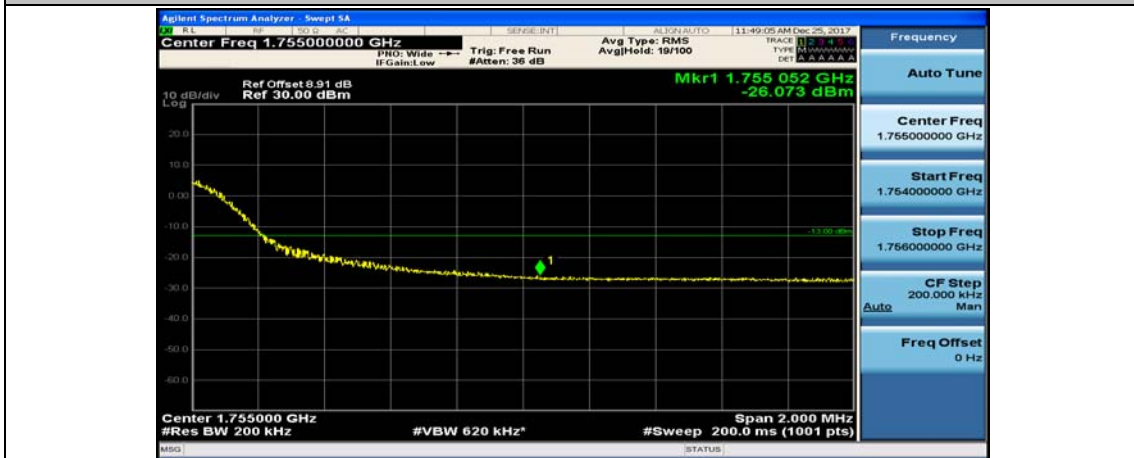

(Channel Bandwidth:20 MHz)_HCH_16QAM_1RB#99

(Channel Bandwidth:20 MHz)_HCH_16QAM_50RB#0

(Channel Bandwidth:20 MHz)_HCH_16QAM_50RB#25

(Channel Bandwidth:20 MHz)_HCH_16QAM_50RB#50

(Channel Bandwidth:20 MHz)_HCH_16QAM_100RB#0

Appendix E: Conducted Spurious Emission

Test Graphs

Channel Bandwidth: 1.4 MHz