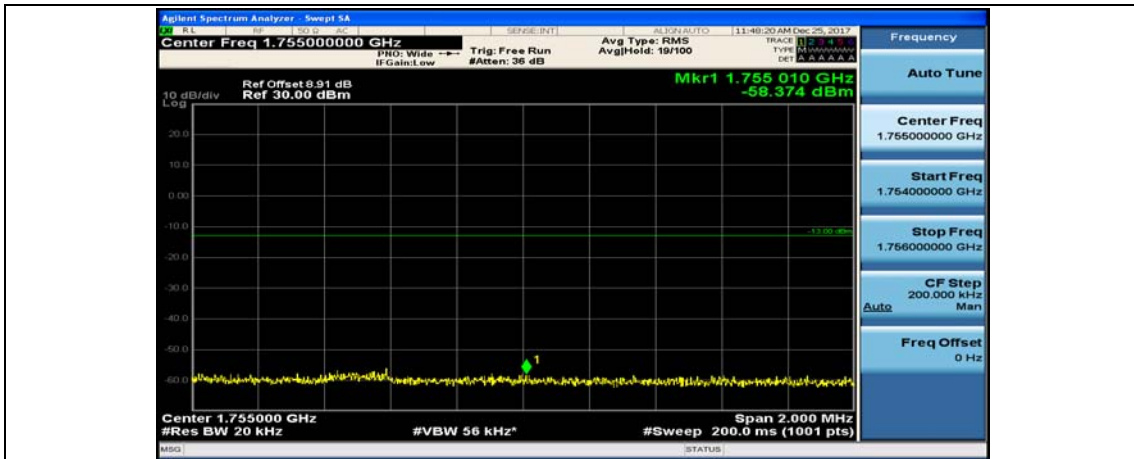

(Channel Bandwidth:20 MHz)_LCH_16QAM_50RB#25

(Channel Bandwidth:20 MHz)_LCH_16QAM_50RB#50

(Channel Bandwidth:20 MHz)_LCH_16QAM_100RB#0

(Channel Bandwidth:20 MHz)_HCH_16QAM_1RB#0

(Channel Bandwidth:20 MHz)_HCH_16QAM_1RB#49