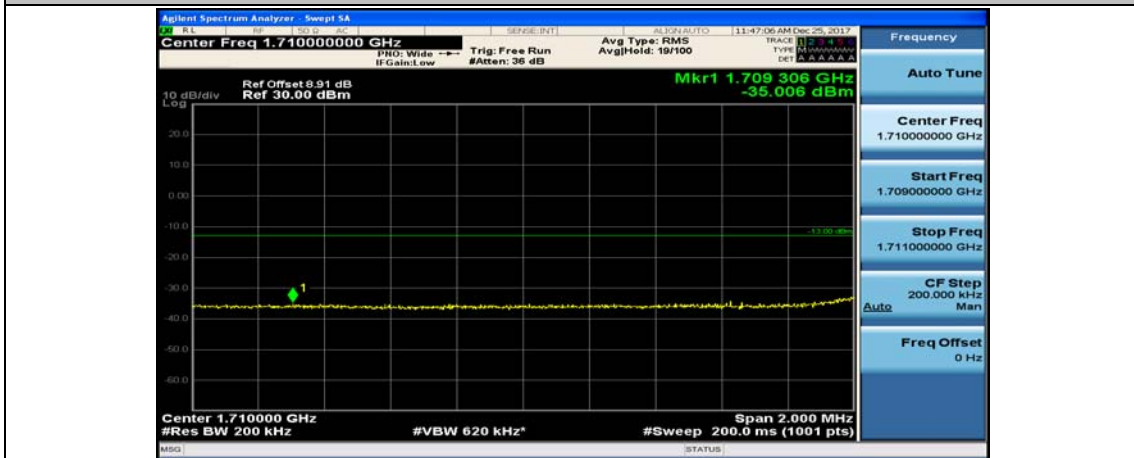

(Channel Bandwidth:20 MHz)_LCH_QPSK_50RB#50