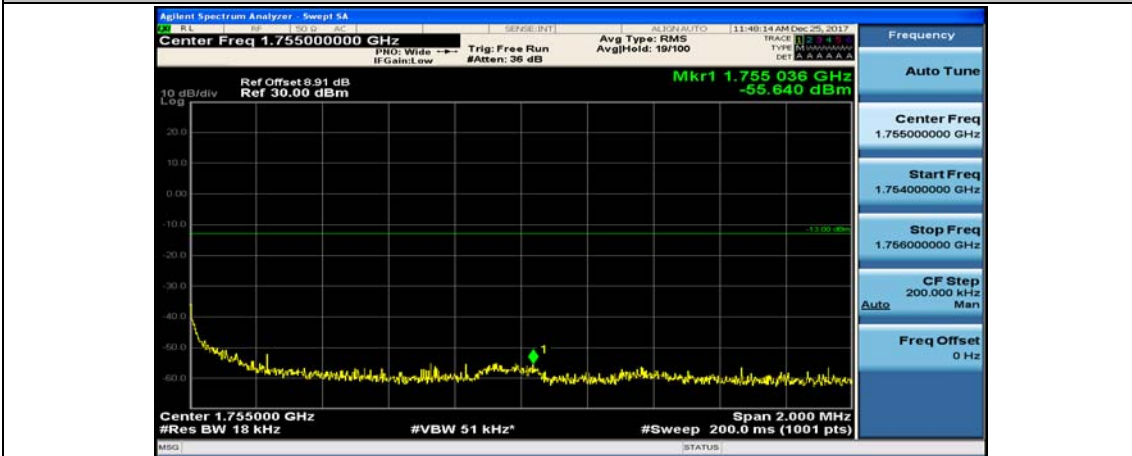

(Channel Bandwidth:20 MHz)_LCH_16QAM_50RB#25

(Channel Bandwidth:20 MHz)_LCH_16QAM_50RB#50

(Channel Bandwidth:20 MHz)_LCH_16QAM_100RB#0

(Channel Bandwidth:20 MHz)_HCH_16QAM_1RB#0

(Channel Bandwidth:20 MHz)_HCH_16QAM_1RB#49