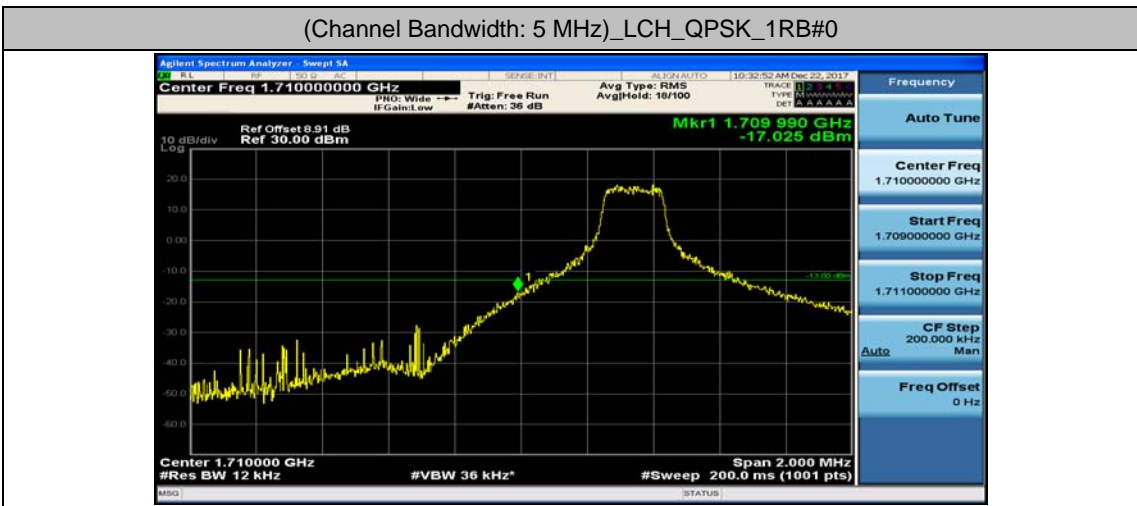

(Channel Bandwidth: 3 MHz)_HCH_16QAM_15RB#0

Channel Bandwidth: 5 MHz

(Channel Bandwidth: 5 MHz)_LCH_QPSK_1RB#12

(Channel Bandwidth: 5 MHz)_LCH_QPSK_1RB#24

(Channel Bandwidth: 5 MHz)_LCH_QPSK_12RB#0

(Channel Bandwidth: 5 MHz)_LCH_QPSK_12RB#6