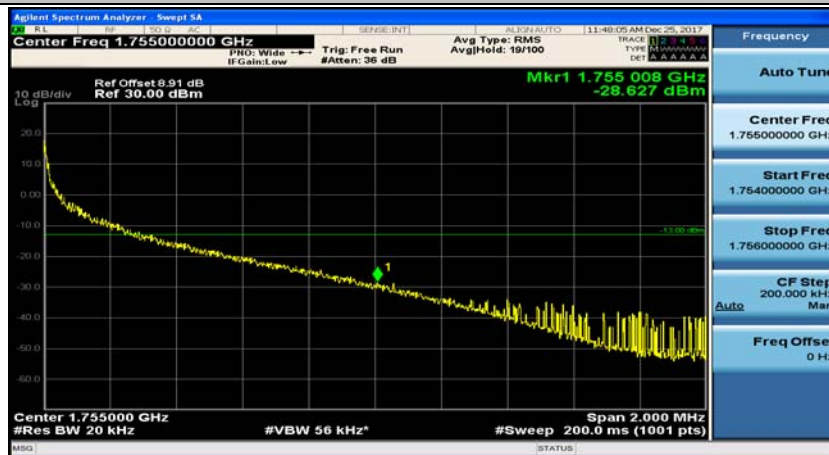

(Channel Bandwidth:20 MHz)_HCH_QPSK_1RB#99