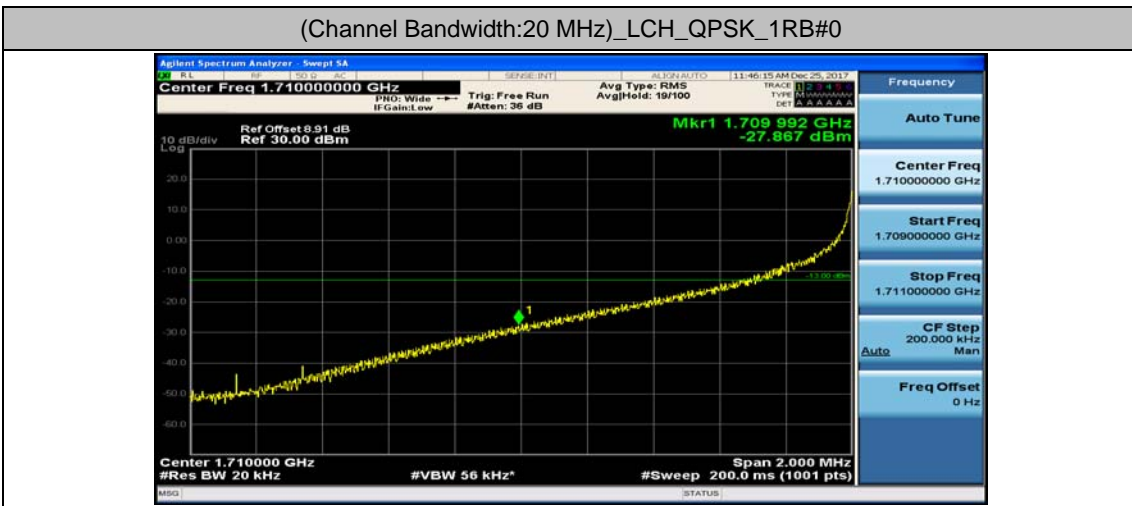

(Channel Bandwidth:15 MHz)_HCH_16QAM_37RB#18

(Channel Bandwidth:15 MHz)_HCH_16QAM_37RB#38

(Channel Bandwidth:15 MHz)_HCH_16QAM_75RB#0

Channel Bandwidth: 20 MHz

(Channel Bandwidth:20 MHz)_LCH_QPSK_1RB#49

(Channel Bandwidth:20 MHz)_LCH_QPSK_1RB#99