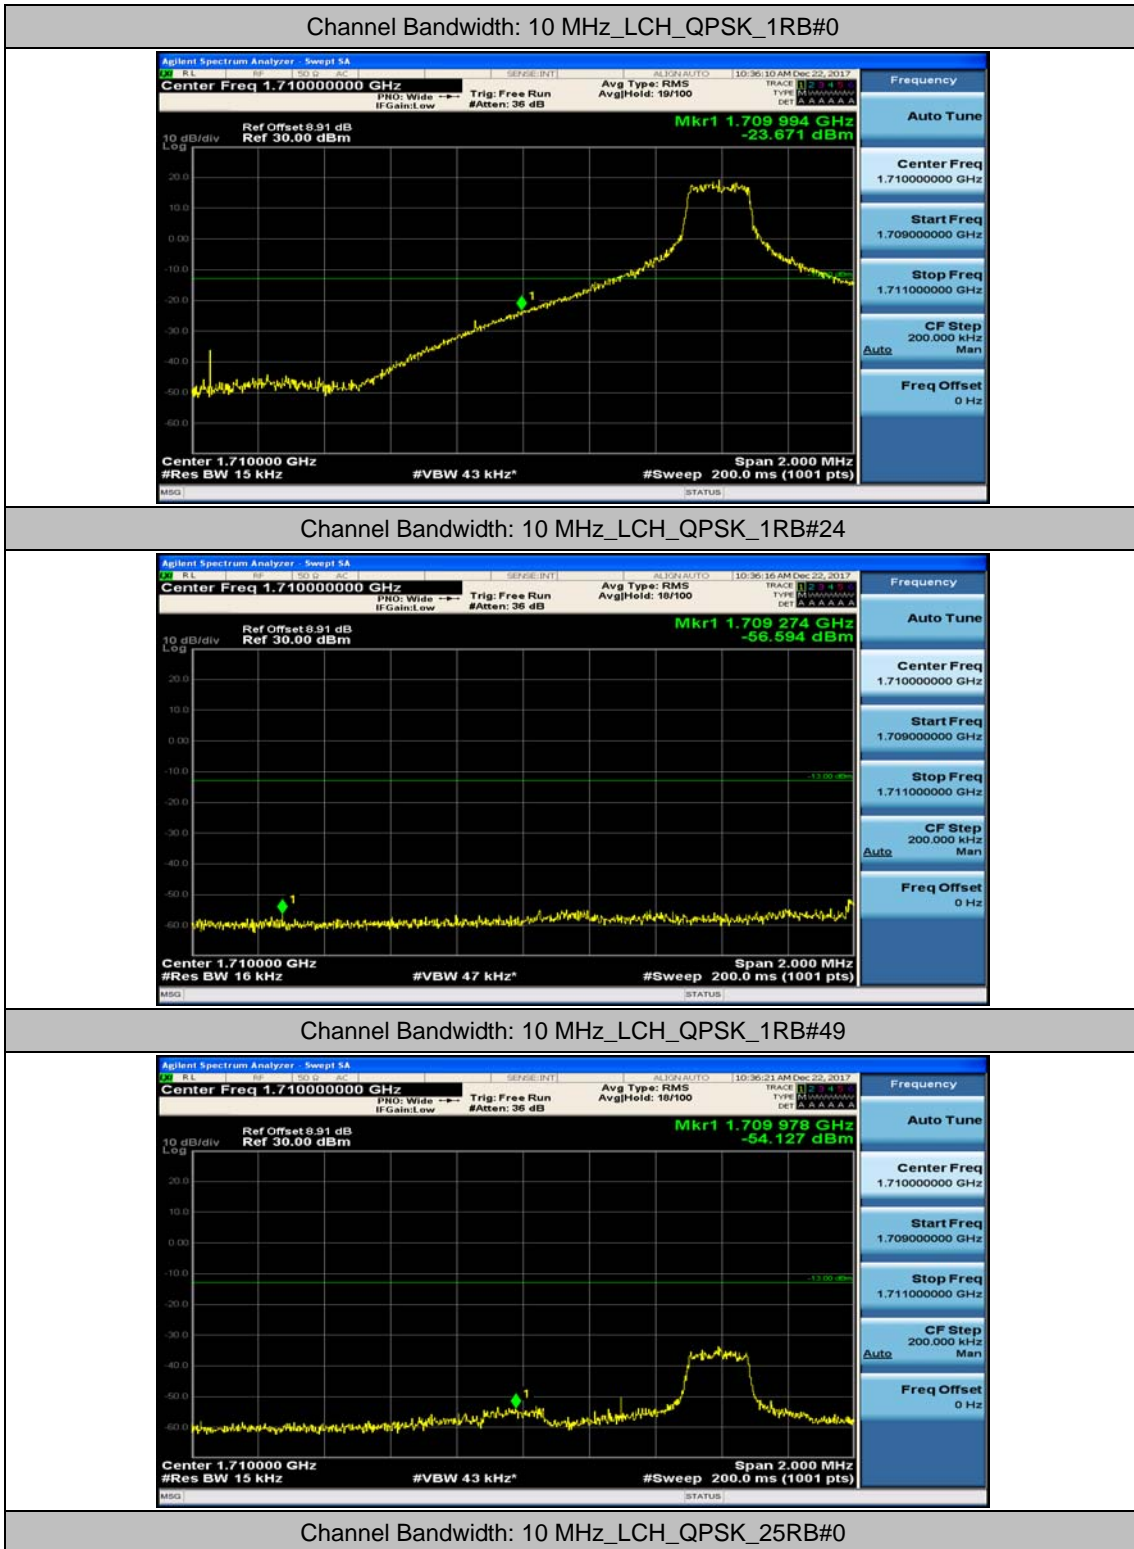

(Channel Bandwidth: 5 MHz)_HCH_16QAM_12RB#6

(Channel Bandwidth: 5 MHz)_HCH_16QAM_12RB#13

(Channel Bandwidth: 5 MHz)_HCH_16QAM_25RB#0

Channel Bandwidth: 10 MHz

Channel Bandwidth: 10 MHz_LCH_QPSK_25RB#12

Channel Bandwidth: 10 MHz_LCH_QPSK_25RB#25

Channel Bandwidth: 10 MHz_LCH_QPSK_50RB#0

Channel Bandwidth: 10 MHz_HCH_QPSK_1RB#0

Channel Bandwidth: 10 MHz_HCH_QPSK_1RB#24

Channel Bandwidth: 10 MHz_HCH_QPSK_1RB#49

Channel Bandwidth: 10 MHz_HCH_QPSK_25RB#0