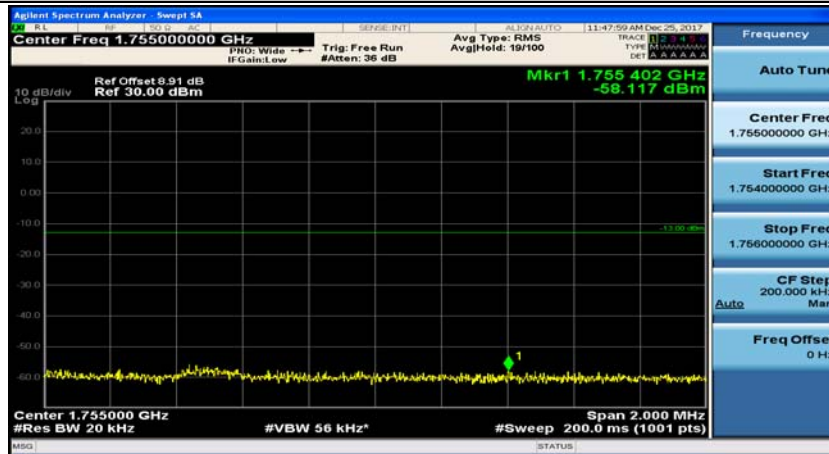

(Channel Bandwidth:20 MHz)_HCH_QPSK_1RB#49