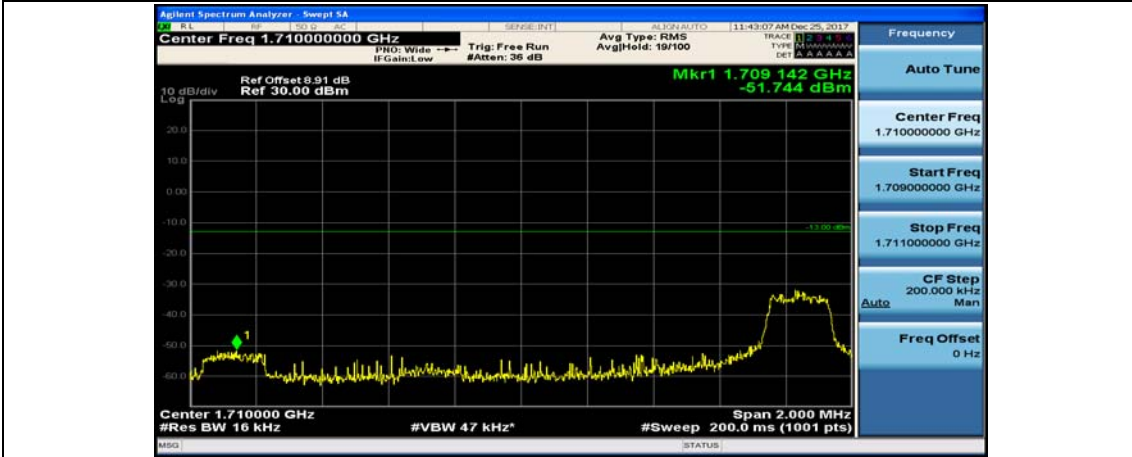

Channel Bandwidth: 10 MHz_HCH_16QAM_25RB#25

Channel Bandwidth: 10 MHz_HCH_16QAM_50RB#0

Channel Bandwidth: 15 MHz

(Channel Bandwidth:15 MHz)_LCH_QPSK_1RB#74

(Channel Bandwidth:15 MHz)_LCH_QPSK_37RB#0

(Channel Bandwidth:15 MHz)_LCH_QPSK_37RB#18