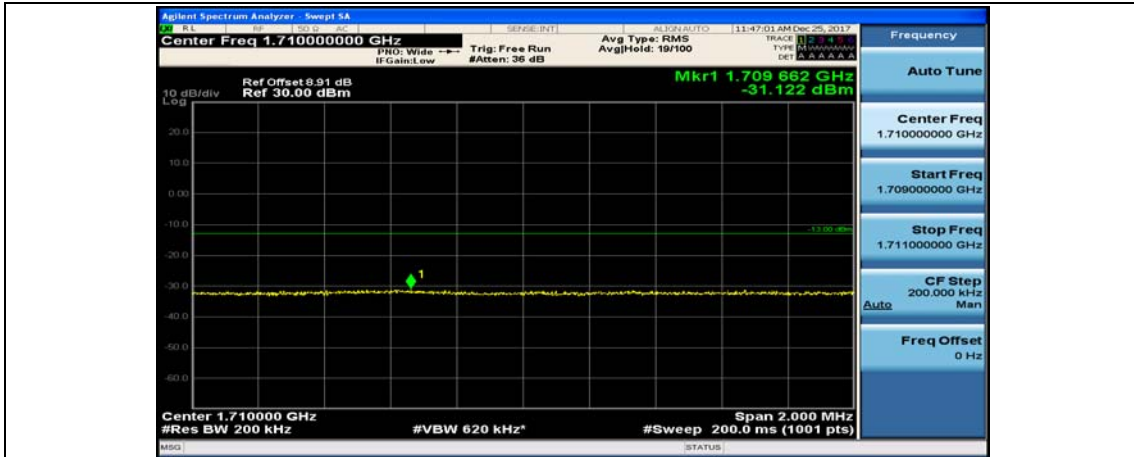

(Channel Bandwidth:20 MHz)_LCH_QPSK_50RB#25