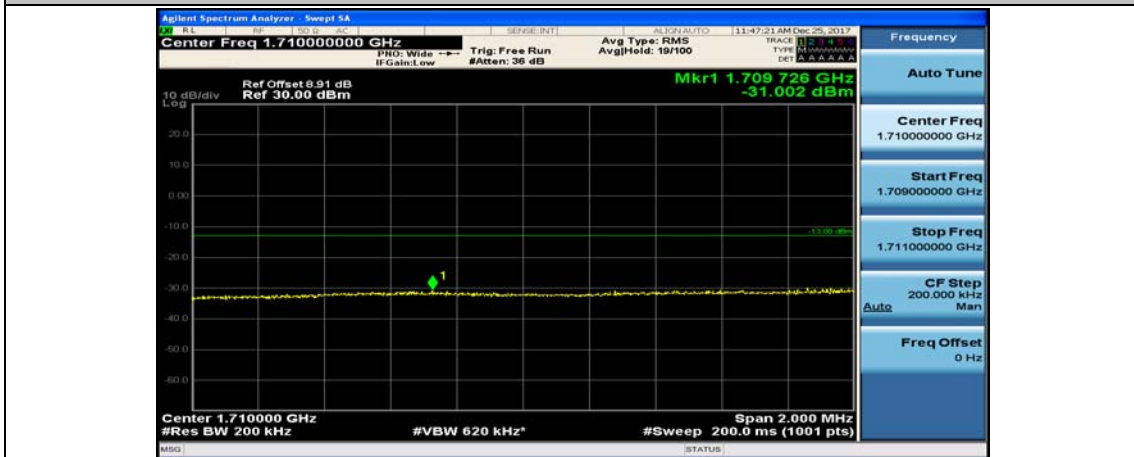

(Channel Bandwidth:20 MHz)_LCH_16QAM_50RB#25