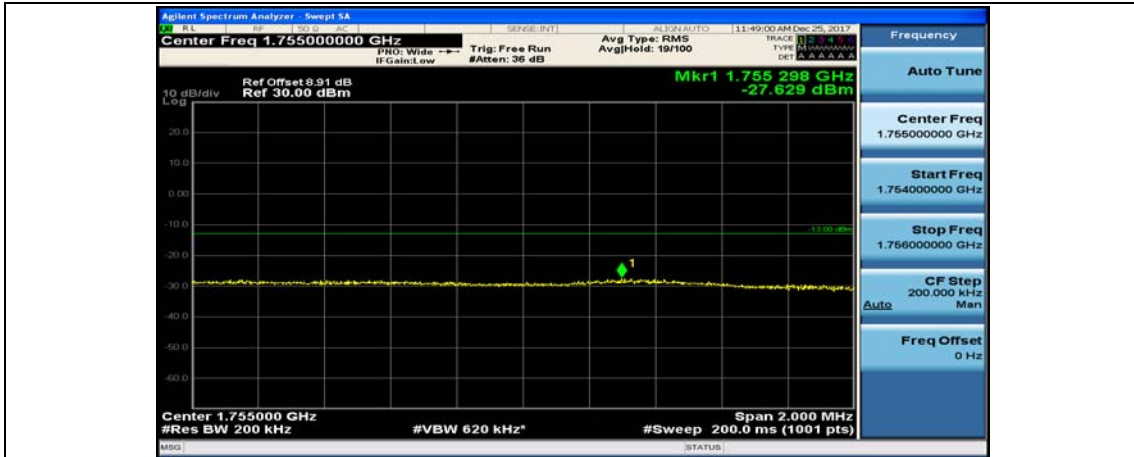

(Channel Bandwidth:20 MHz)_HCH_16QAM_50RB#25