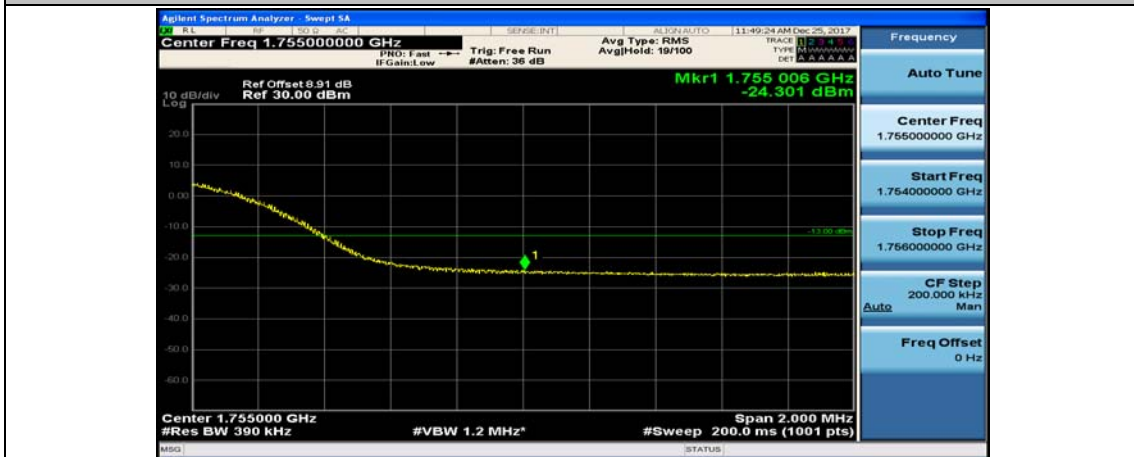

(Channel Bandwidth:20 MHz)_HCH_16QAM_1RB#99

(Channel Bandwidth:20 MHz)_HCH_16QAM_50RB#0

(Channel Bandwidth:20 MHz)_HCH_16QAM_50RB#25

(Channel Bandwidth:20 MHz)_HCH_16QAM_50RB#50

(Channel Bandwidth:20 MHz)_HCH_16QAM_100RB#0

Appendix E: Conducted Spurious Emission

Test Graphs

Channel Bandwidth: 1.4 MHz