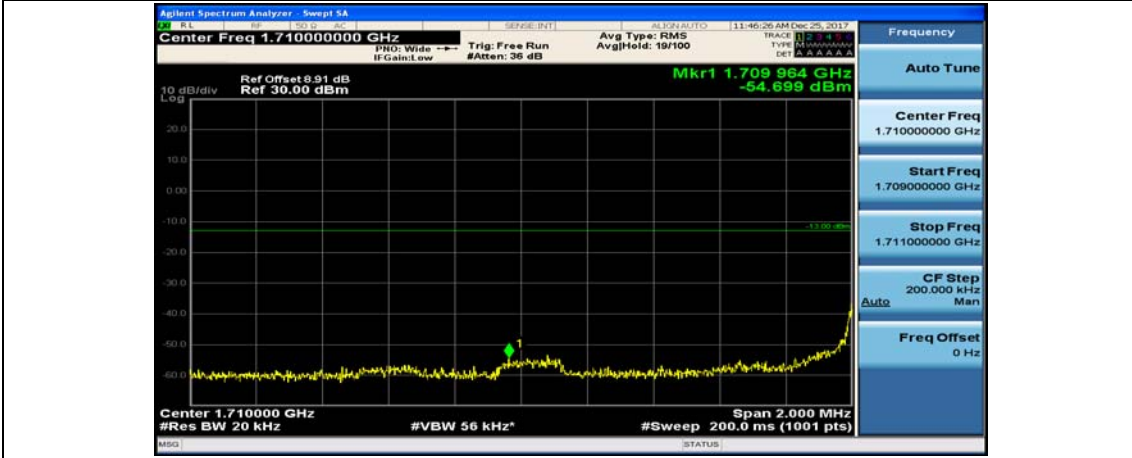

(Channel Bandwidth:15 MHz)_HCH_16QAM_37RB#18

(Channel Bandwidth:15 MHz)_HCH_16QAM_37RB#38

(Channel Bandwidth:15 MHz)_HCH_16QAM_75RB#0

Channel Bandwidth: 20 MHz

(Channel Bandwidth:20 MHz)_LCH_QPSK_1RB#49

(Channel Bandwidth:20 MHz)_LCH_QPSK_1RB#99