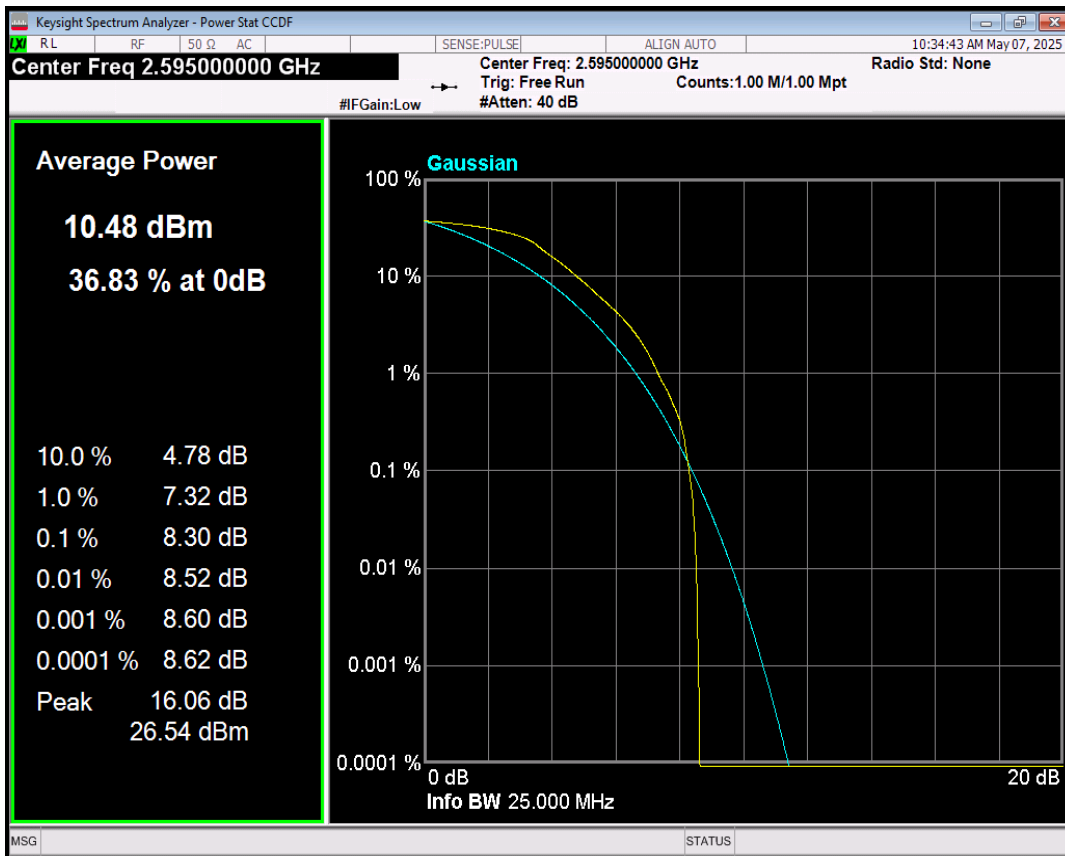

Band38 QPSK BW=5MHz Channel=38000 RB Size=1 Position=#0