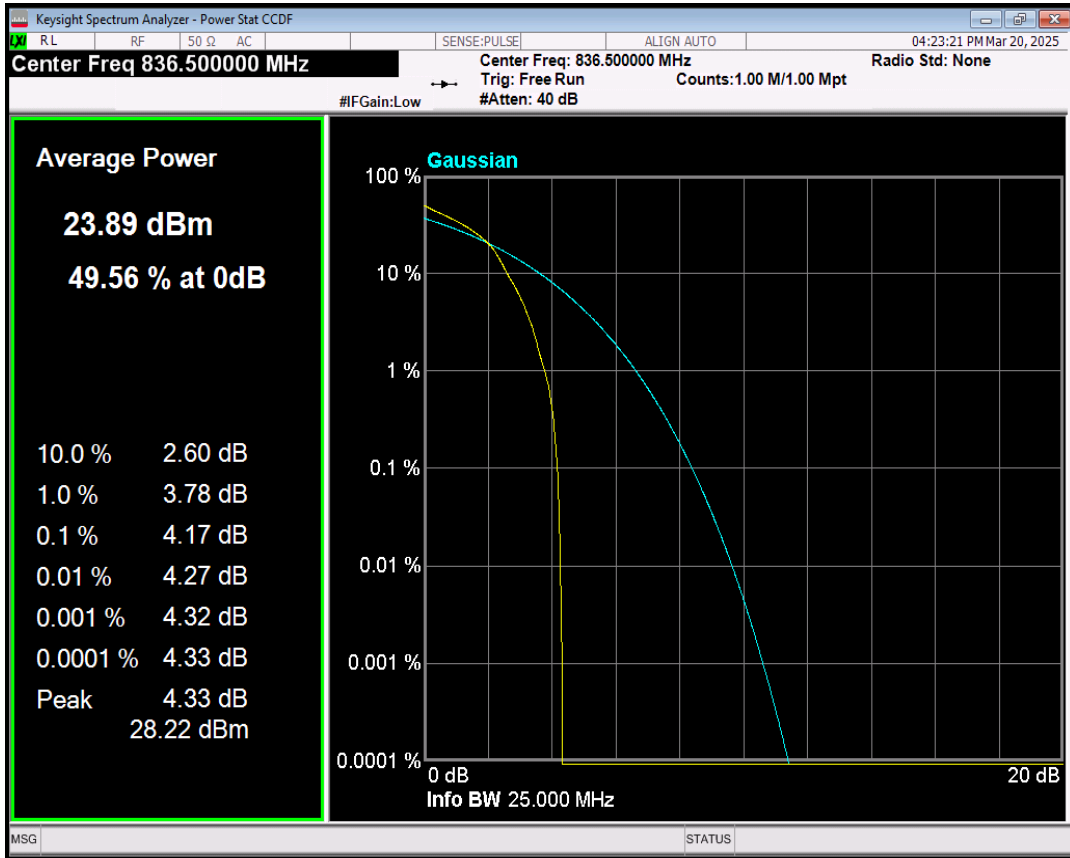

Band5 16QAM BW=3MHz Channel=20525 RB Size=1 Position=#0