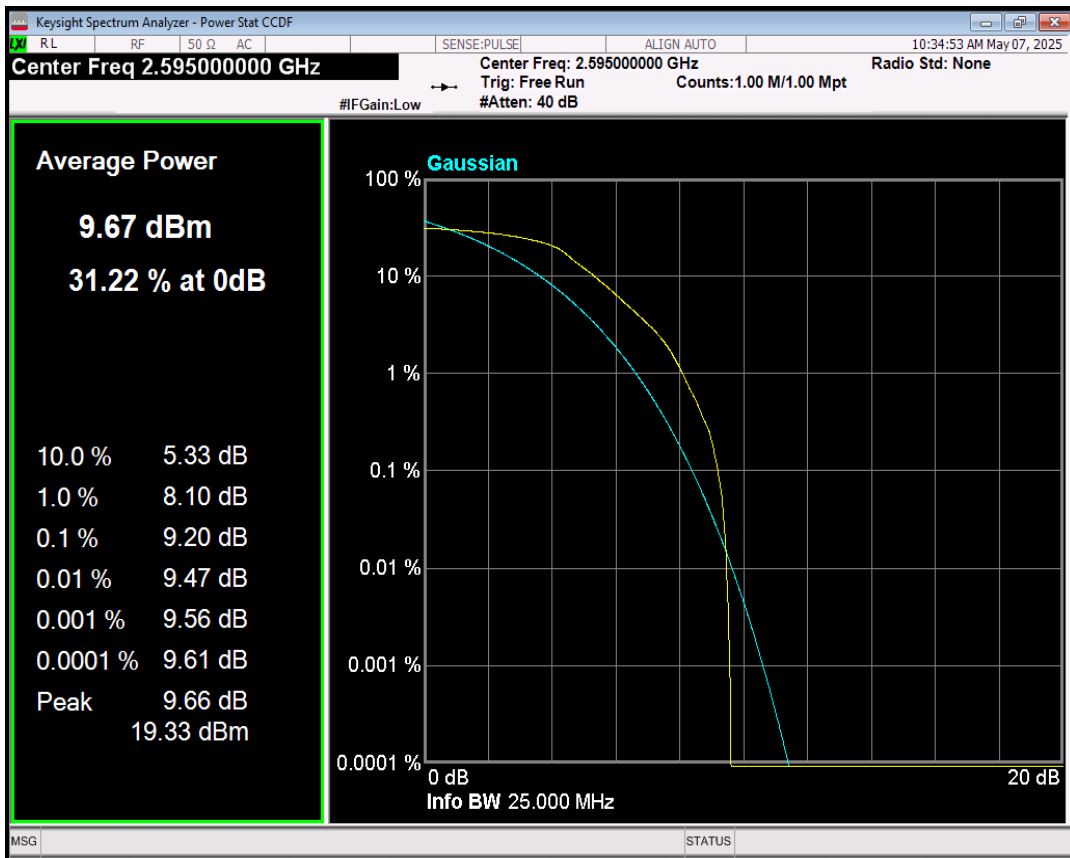

Band38 QPSK BW=15MHz Channel=38000 RB Size=1 Position=#0