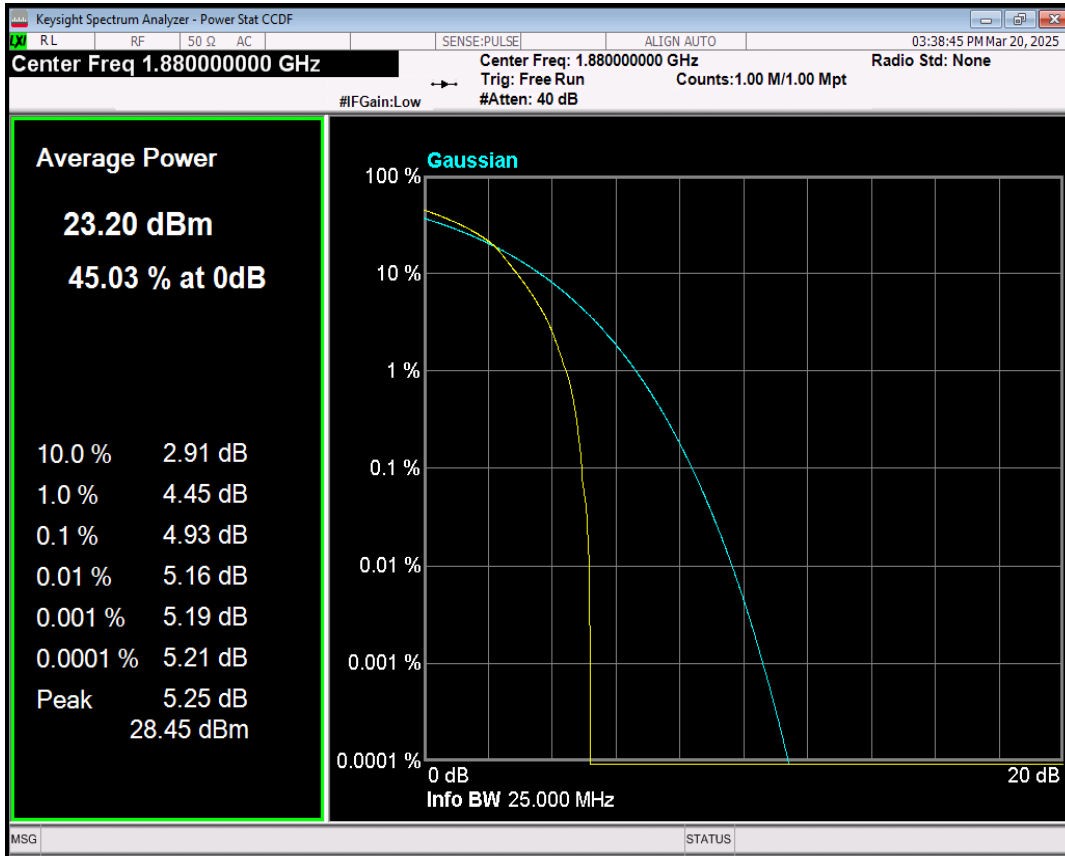

Band2 16QAM BW=5MHz Channel=18900 RB Size=1 Position=#0