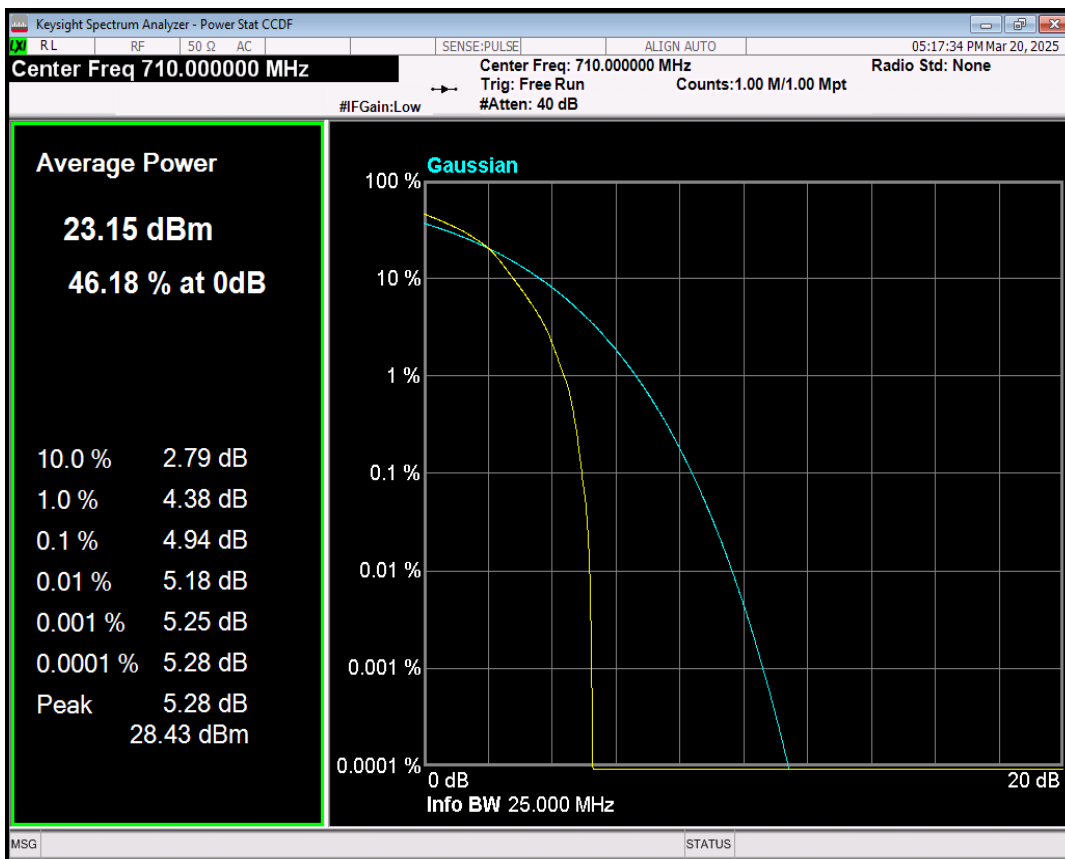

Band17 16QAM BW=5MHz Channel=23790 RB Size=1 Position=#0