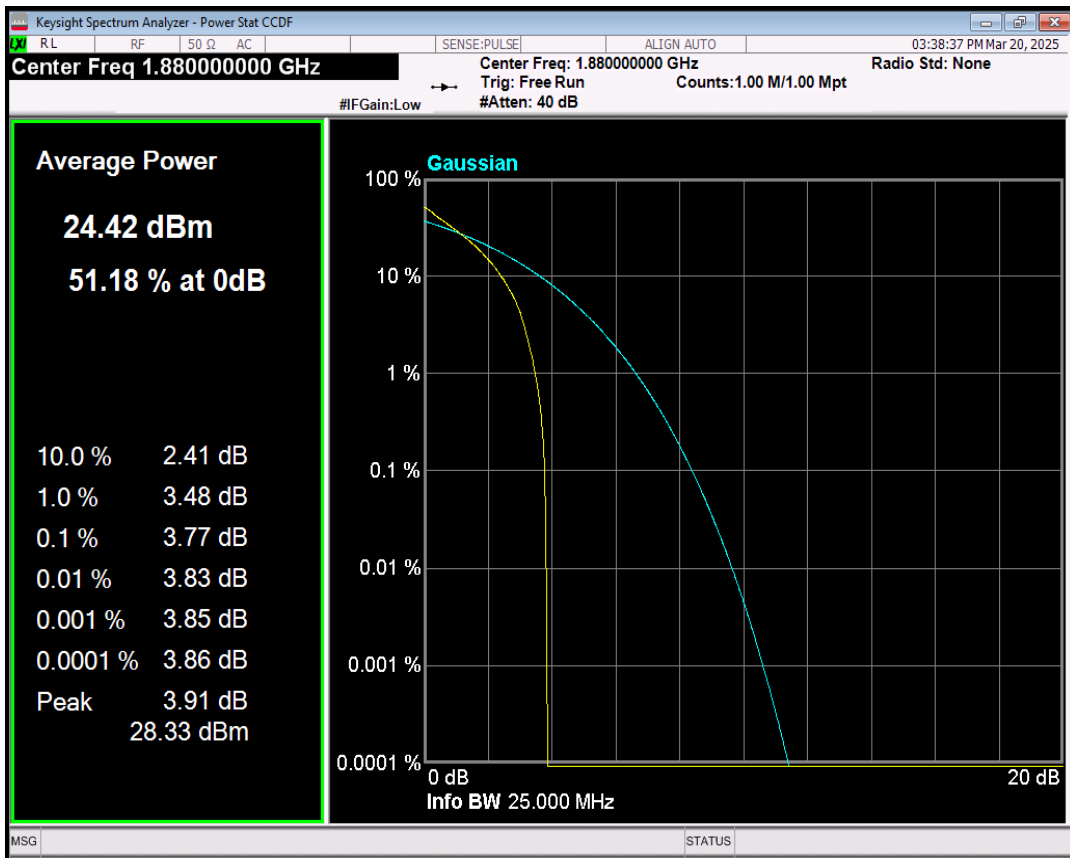

Band2 QPSK BW=3MHz Channel=18900 RB Size=1 Position=#0