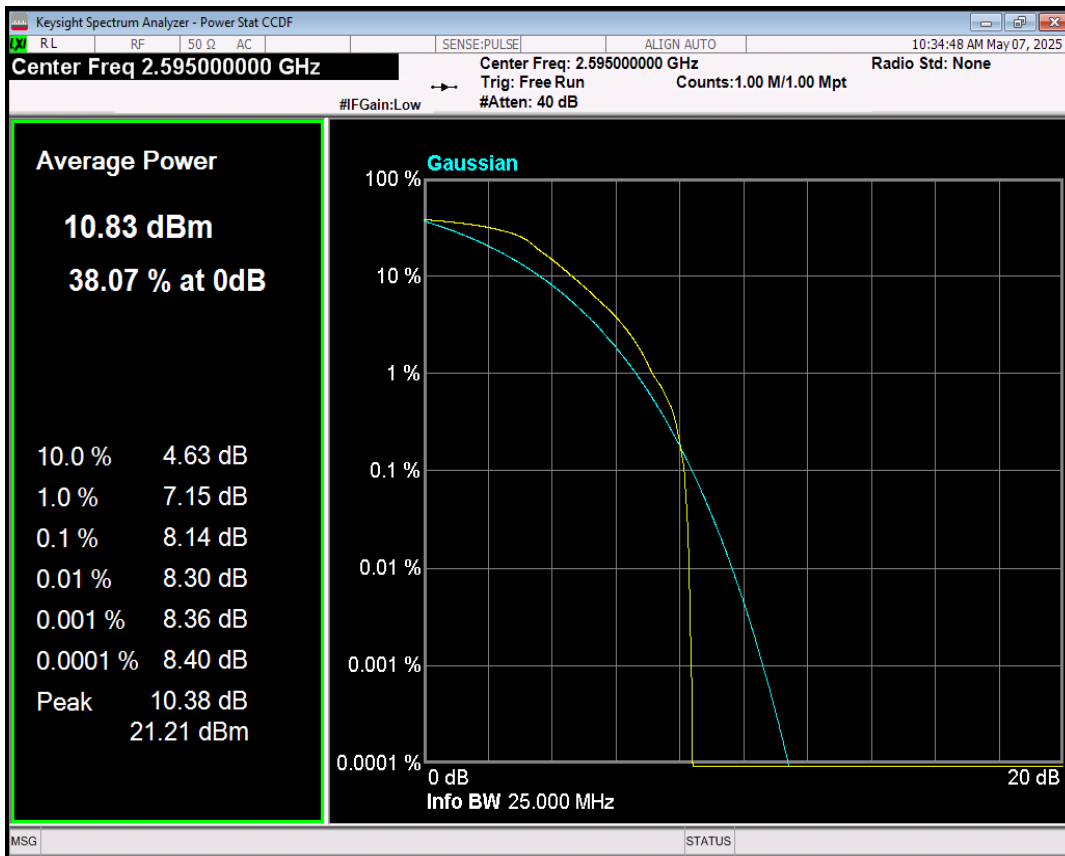

Band38 QPSK BW=10MHz Channel=38000 RB Size=1 Position=#0