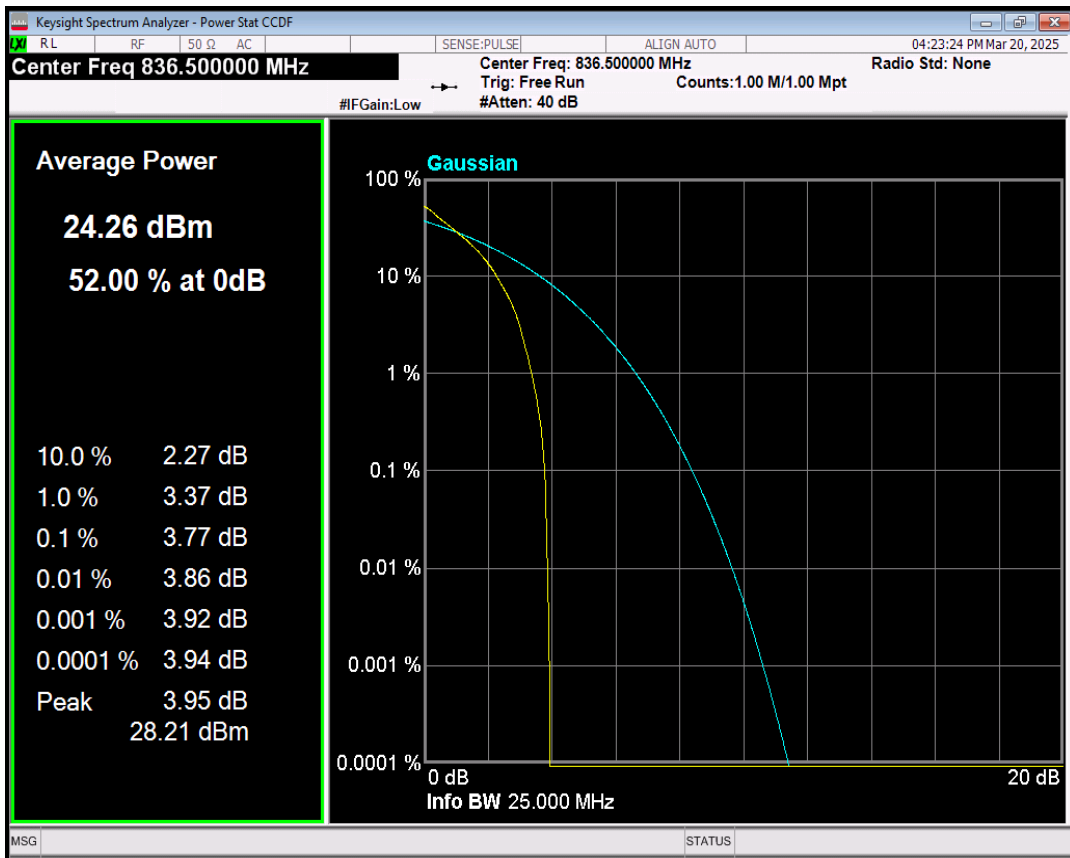

Band5 QPSK BW=5MHz Channel=20525 RB Size=1 Position=#0