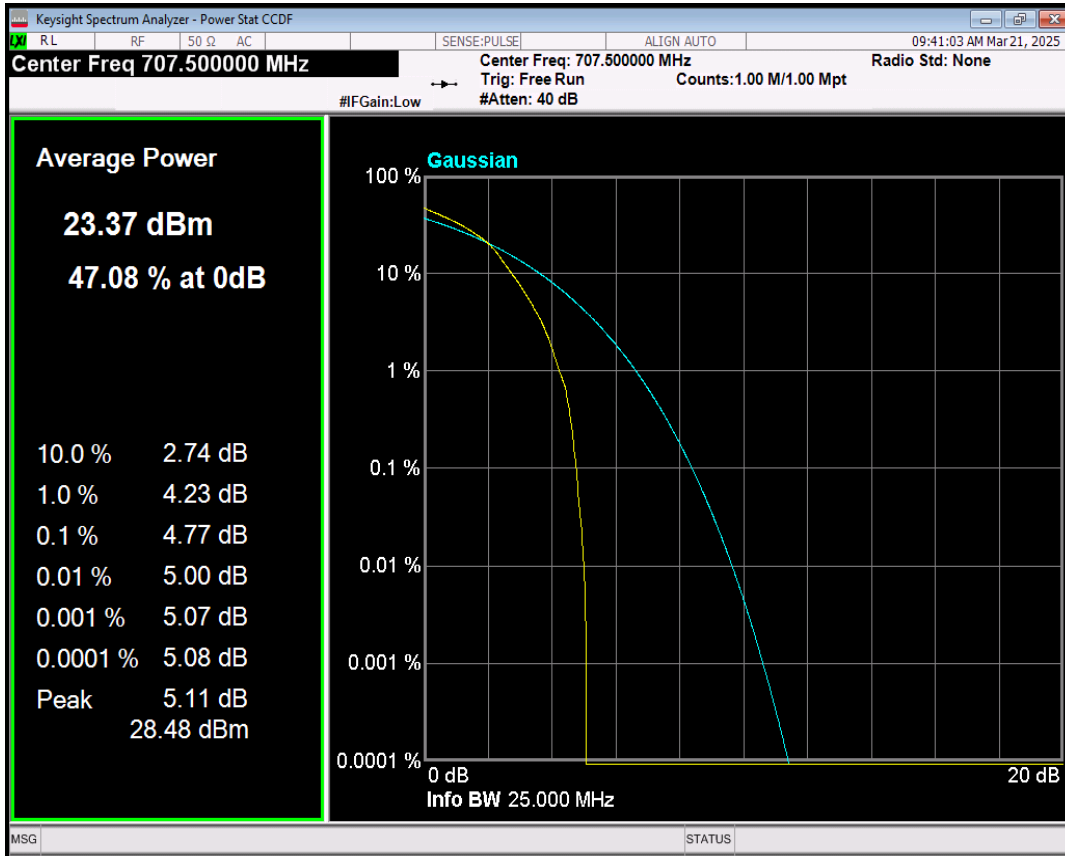

Band12 16QAM BW=1.4MHz Channel=23095 RB Size=1 Position=#0