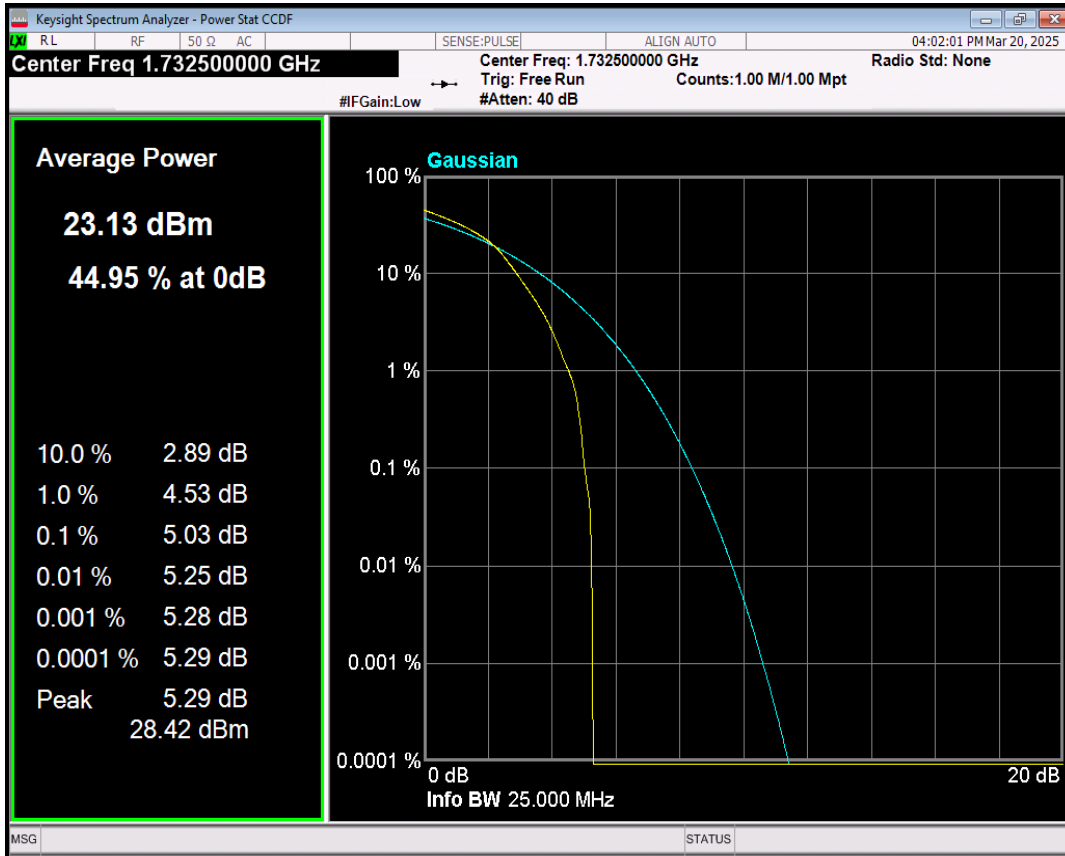

Band4 QPSK BW=3MHz Channel=20175 RB Size=1 Position=#0

Band4 16QAM BW=3MHz Channel=20175 RB Size=1 Position=#0

Band4 QPSK BW=5MHz Channel=20175 RB Size=1 Position=#0

Band4 16QAM BW=5MHz Channel=20175 RB Size=1 Position=#0