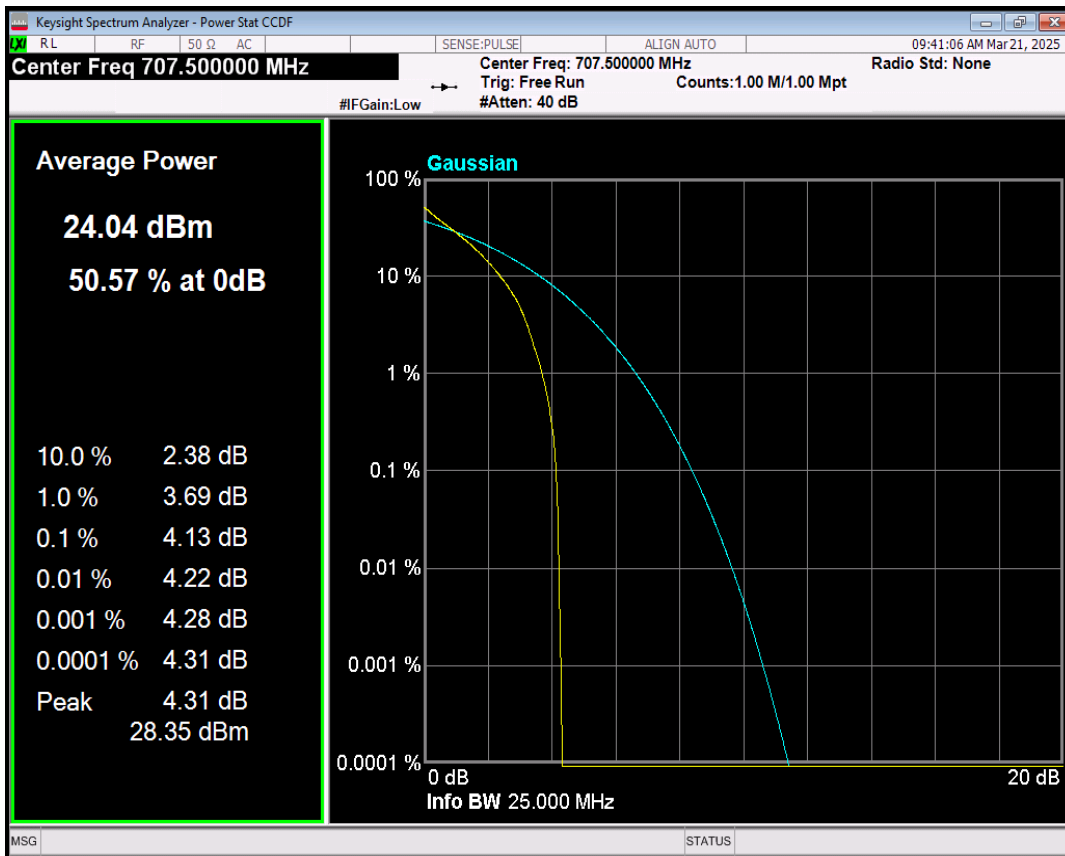

Band12 QPSK BW=3MHz Channel=23095 RB Size=1 Position=#0