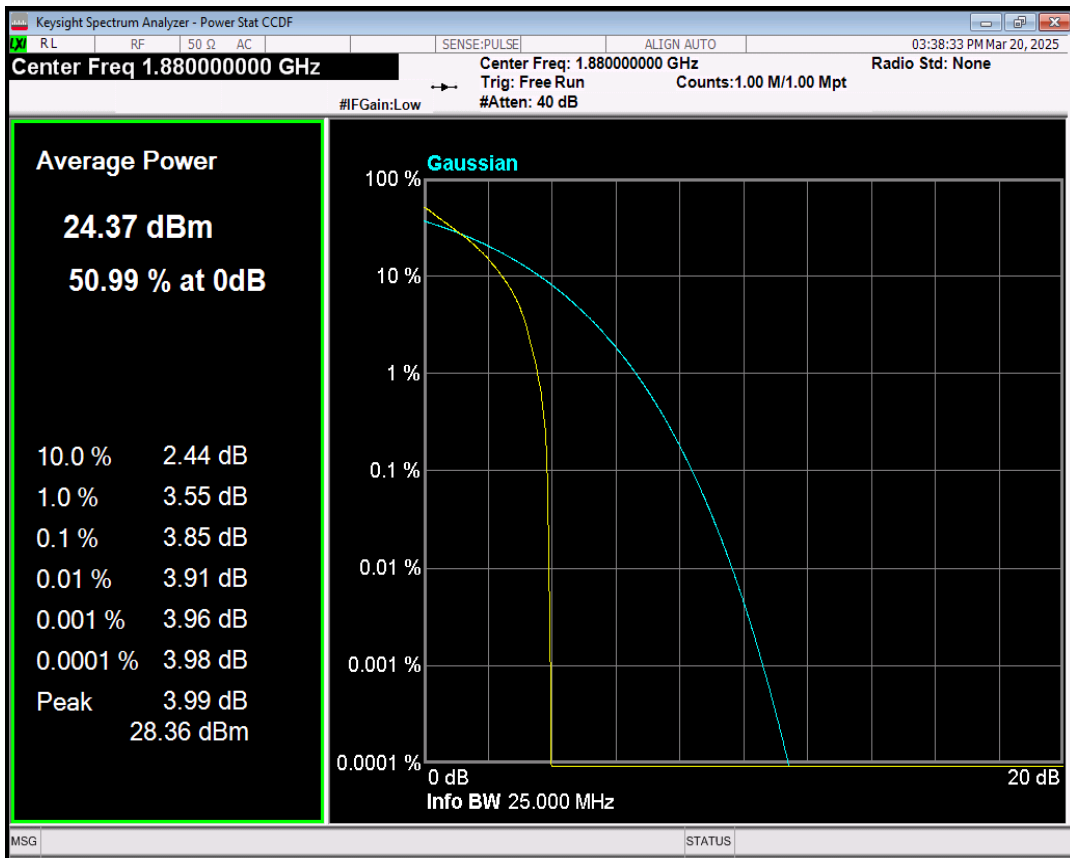

Band2 QPSK BW=1.4MHz Channel=18900 RB Size=1 Position=#0