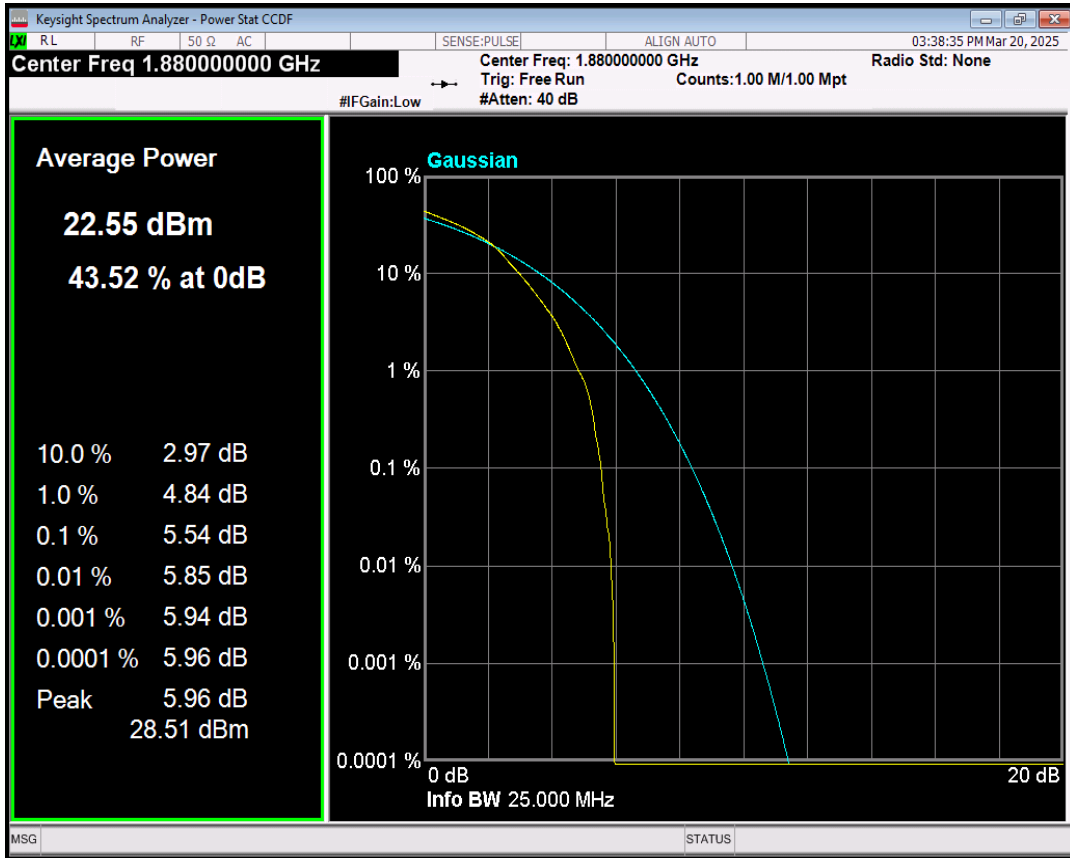

Band2 16QAM BW=1.4MHz Channel=18900 RB Size=1 Position=#0