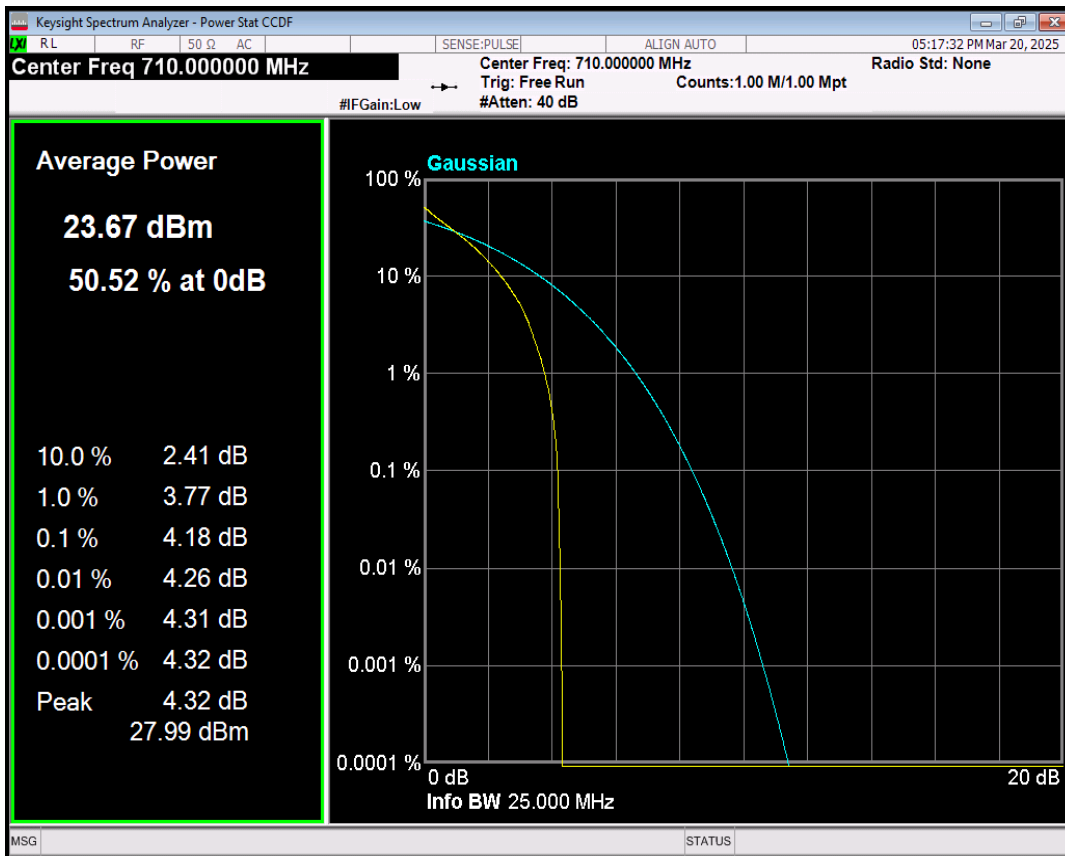

Band17 QPSK BW=5MHz Channel=23790 RB Size=1 Position=#0