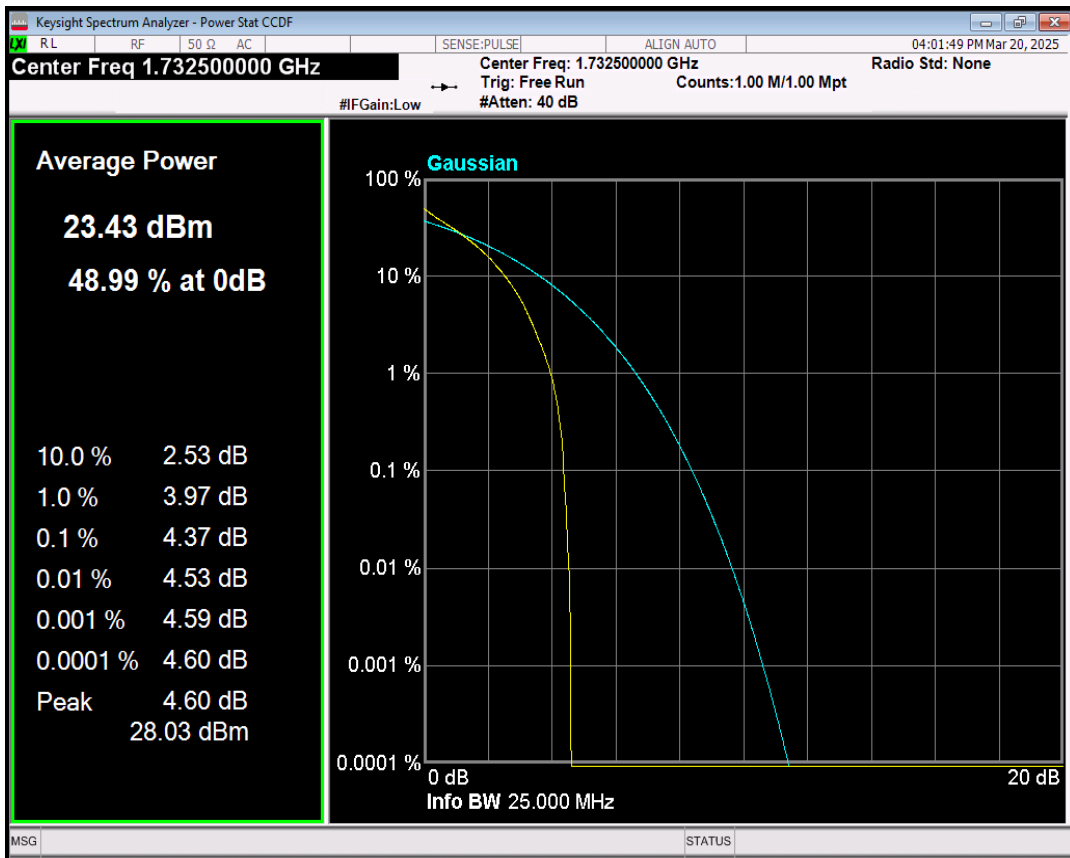

Band4 QPSK BW=1.4MHz Channel=20175 RB Size=1 Position=#0