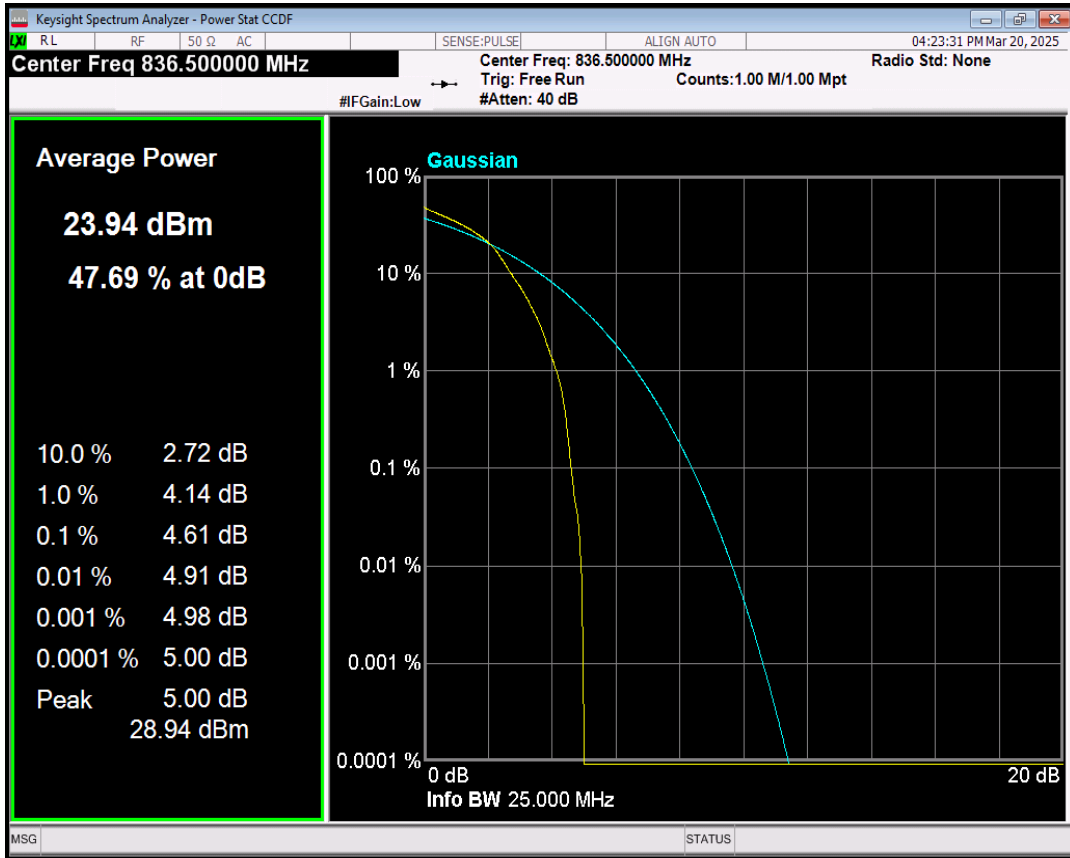

Band5 16QAM BW=10MHz Channel=20525 RB Size=1 Position=#0