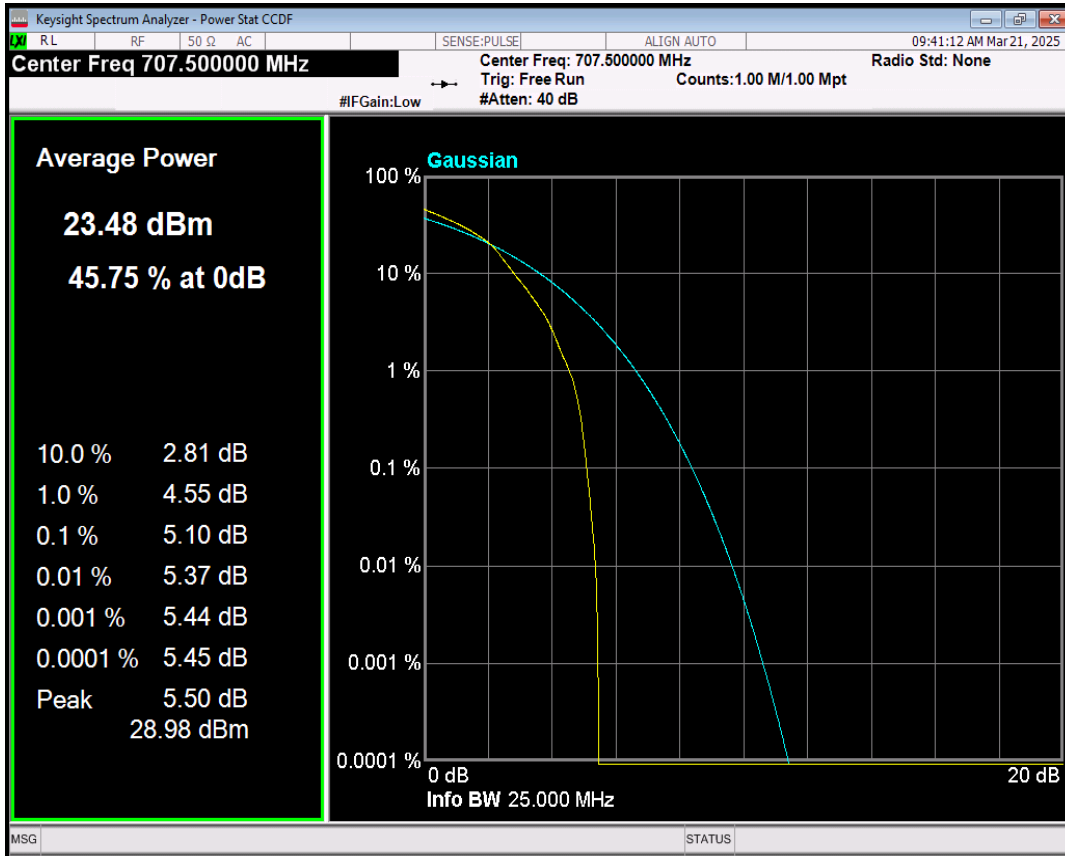

Band12 16QAM BW=5MHz Channel=23095 RB Size=1 Position=#0