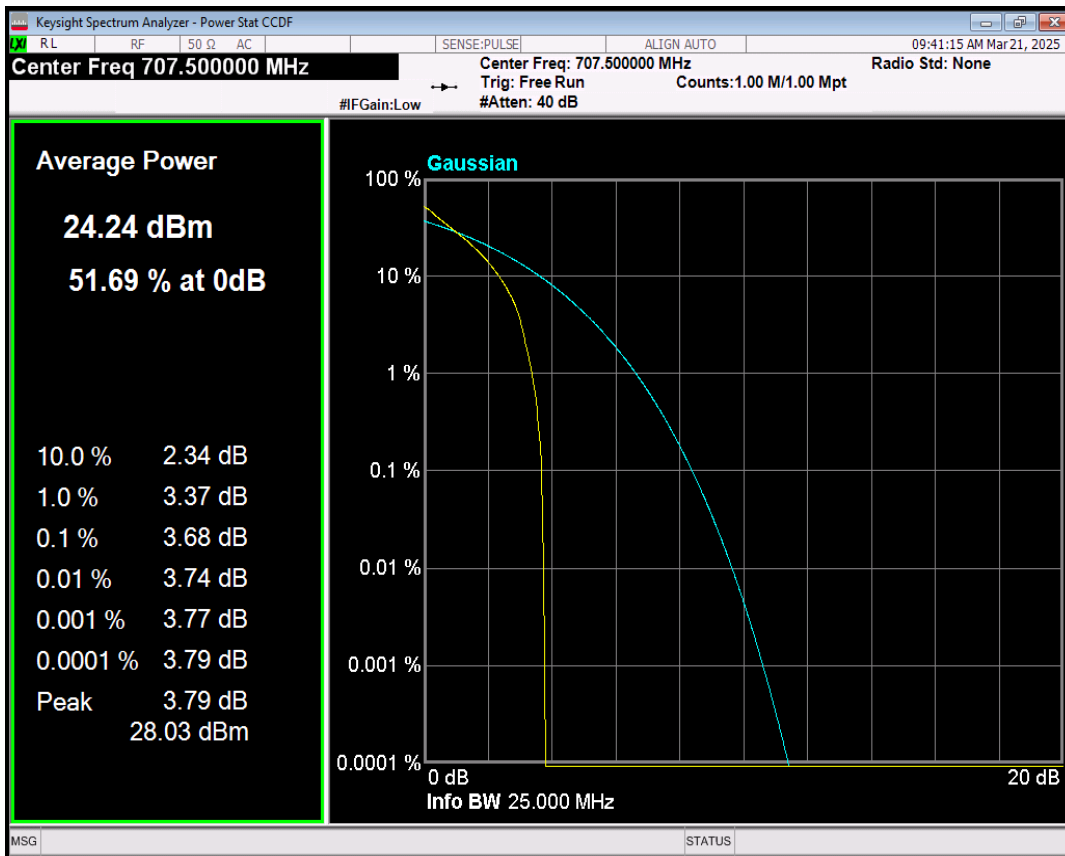

Band12 QPSK BW=10MHz Channel=23095 RB Size=1 Position=#0