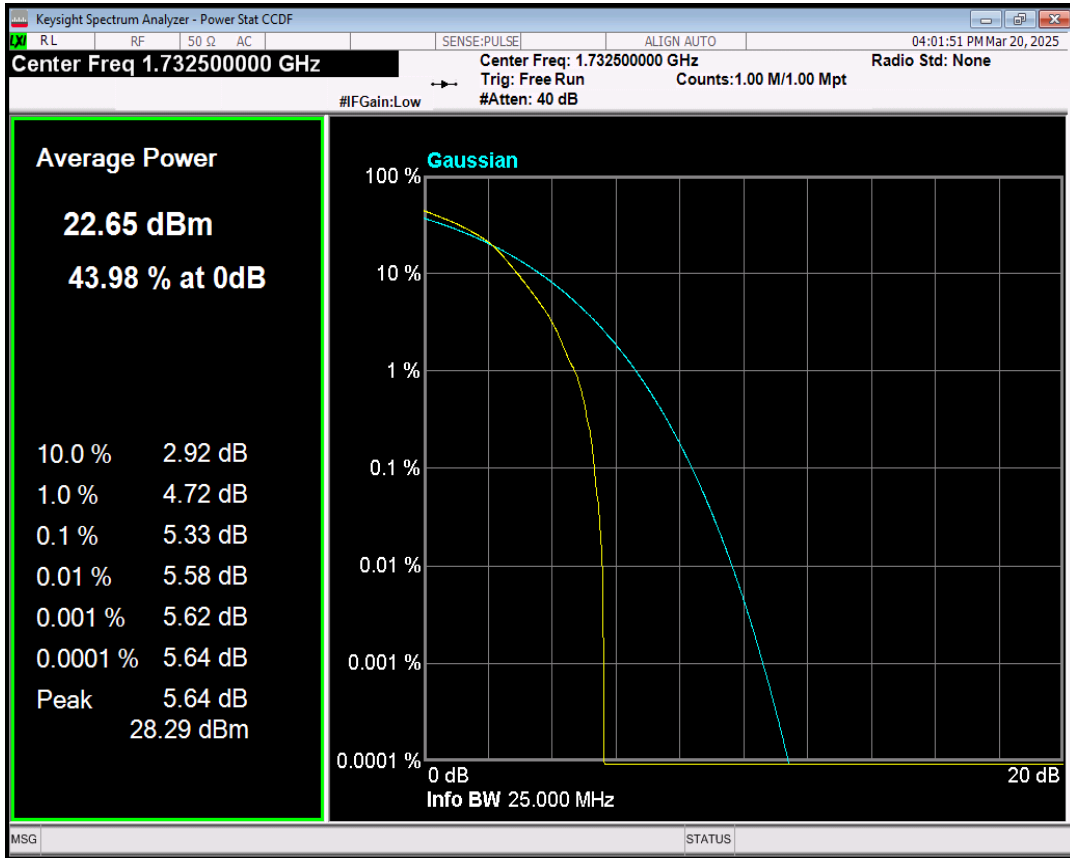

Band38 QPSK BW=20MHz Channel=38000 RB Size=1 Position=#0

Band38 16QAM BW=20MHz Channel=38000 RB Size=1 Position=#0

Band4 QPSK BW=1.4MHz Channel=20175 RB Size=1 Position=#0

Band4 16QAM BW=1.4MHz Channel=20175 RB Size=1 Position=#0