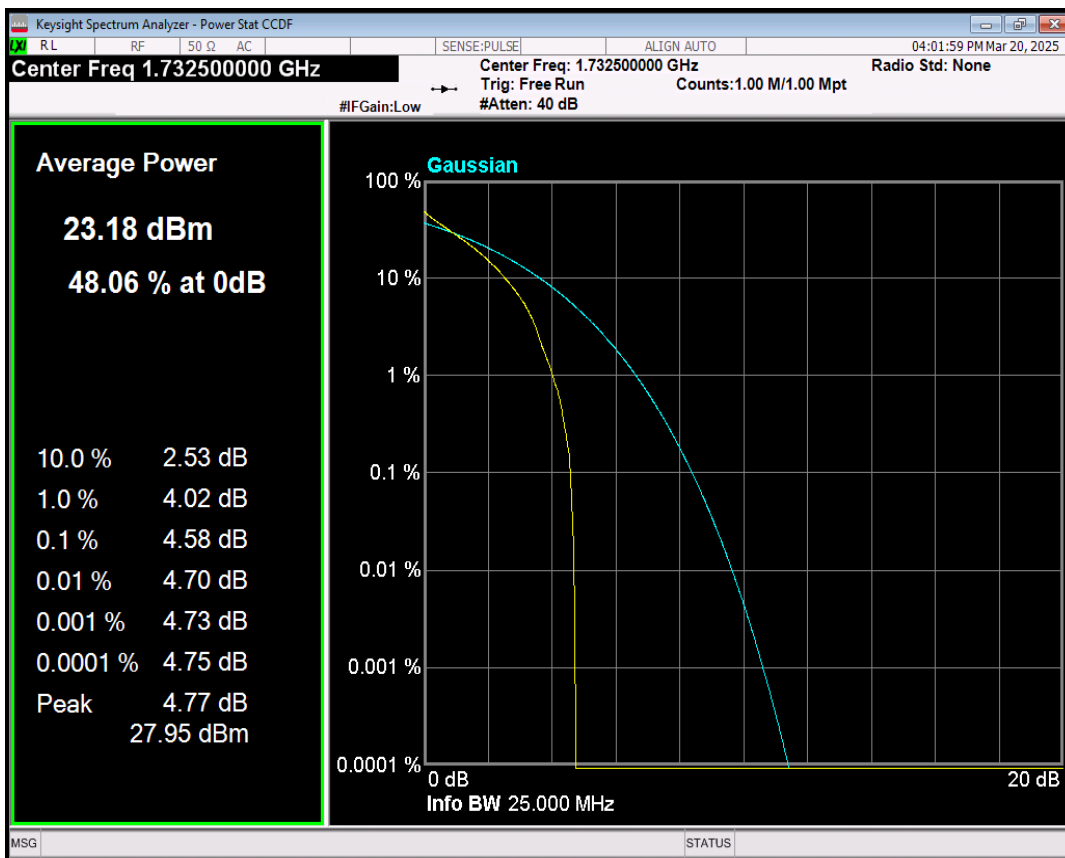

Band4 QPSK BW=5MHz Channel=20175 RB Size=1 Position=#0