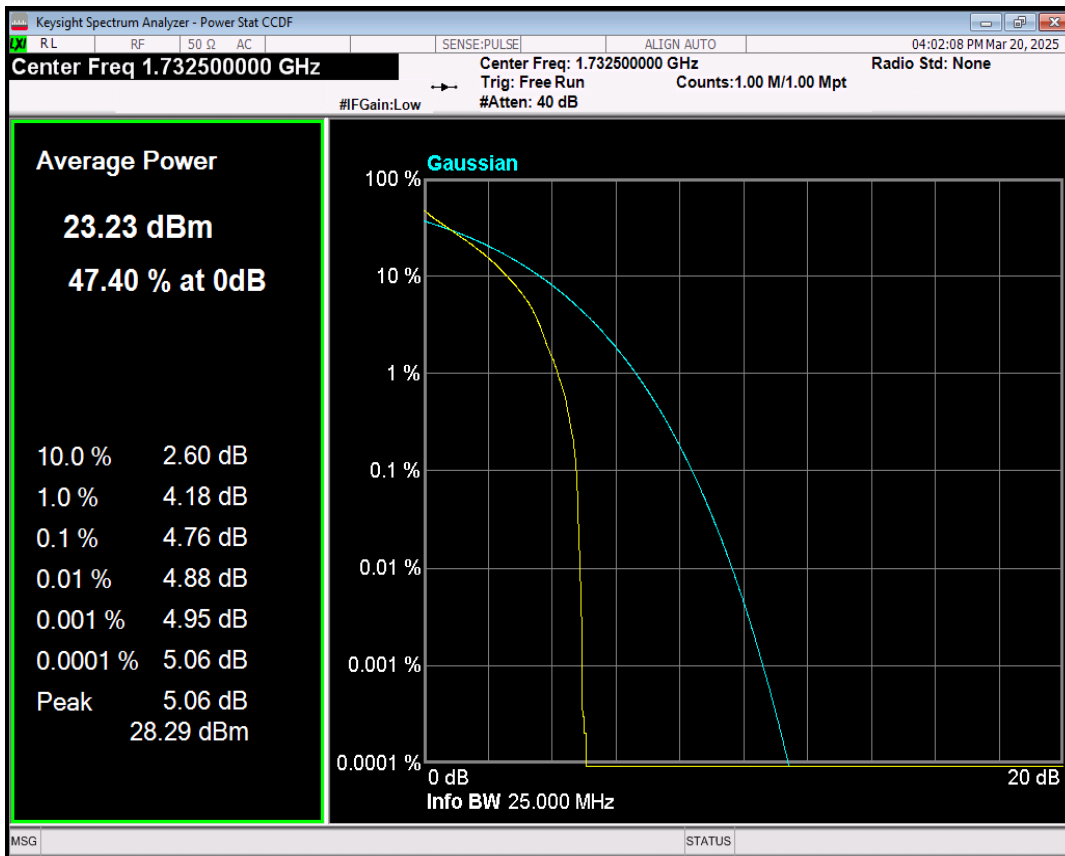

Band4 QPSK BW=15MHz Channel=20175 RB Size=1 Position=#0