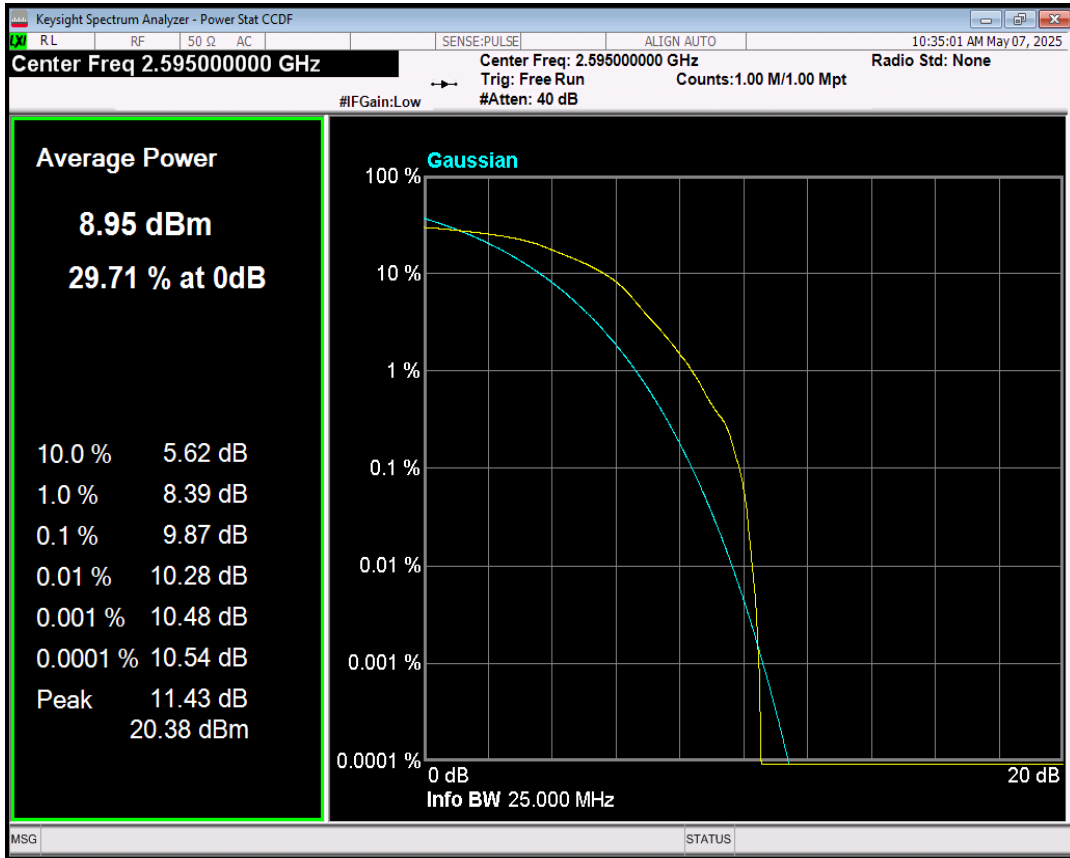

Band38 16QAM BW=20MHz Channel=38000 RB Size=1 Position=#0