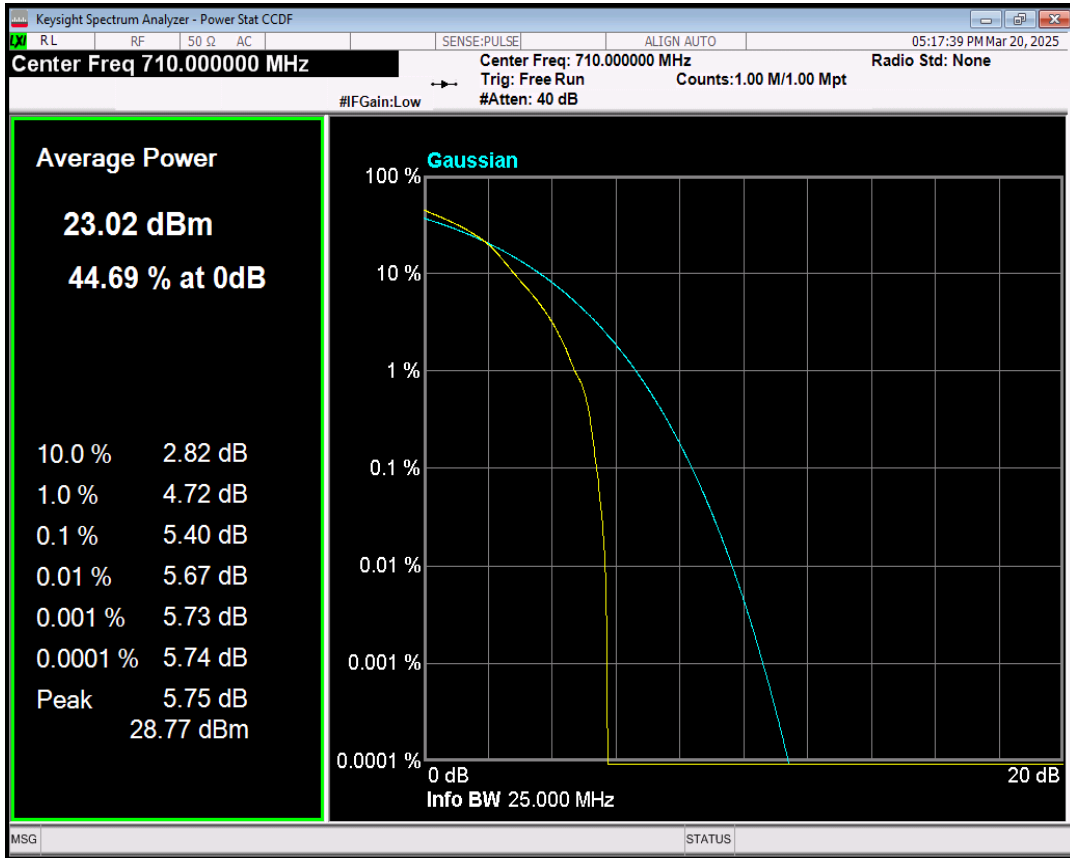

Band17 QPSK BW=5MHz Channel=23790 RB Size=1 Position=#0

Band17 16QAM BW=5MHz Channel=23790 RB Size=1 Position=#0

Band17 QPSK BW=10MHz Channel=23790 RB Size=1 Position=#0

Band17 16QAM BW=10MHz Channel=23790 RB Size=1 Position=#0