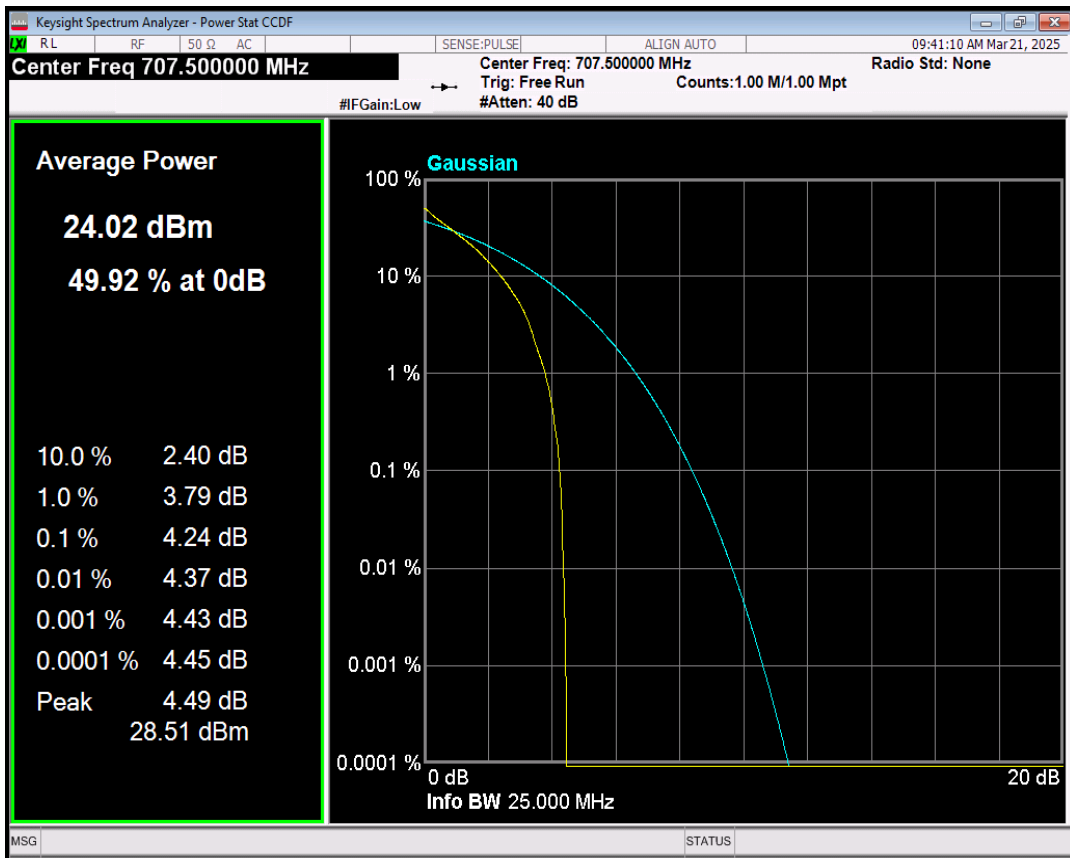

Band12 QPSK BW=5MHz Channel=23095 RB Size=1 Position=#0