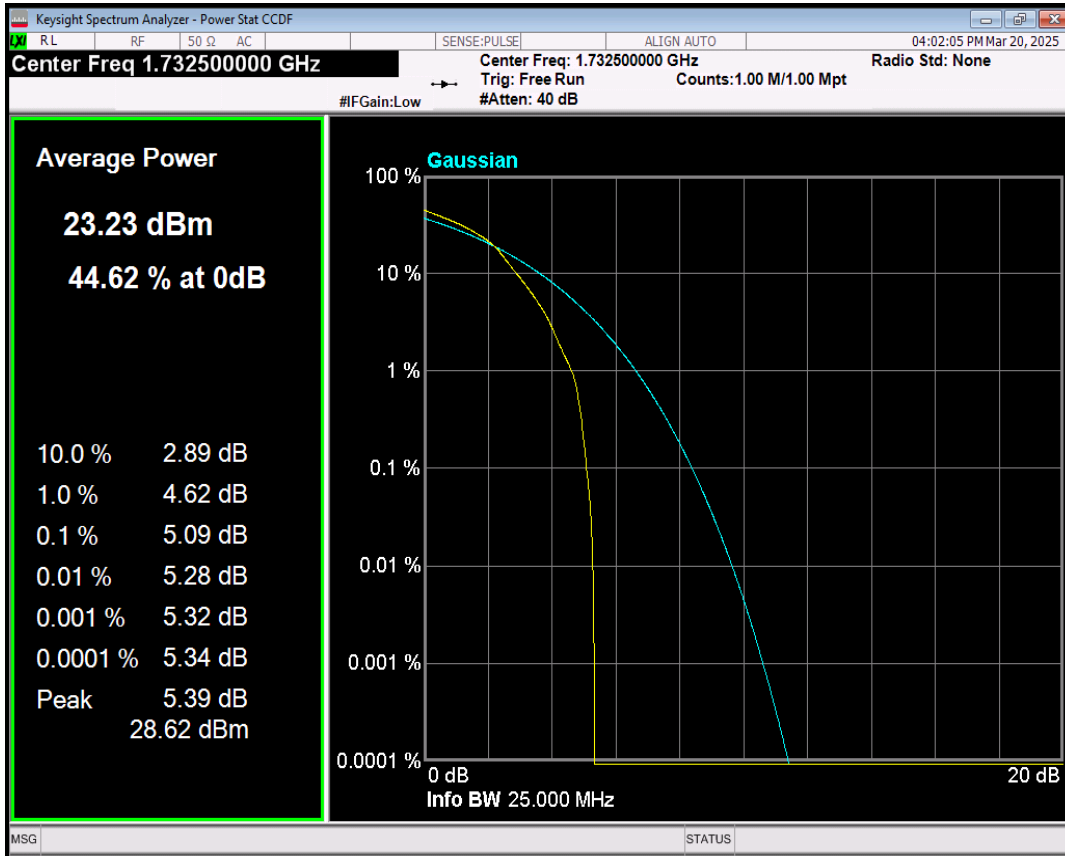

Band4 16QAM BW=10MHz Channel=20175 RB Size=1 Position=#0