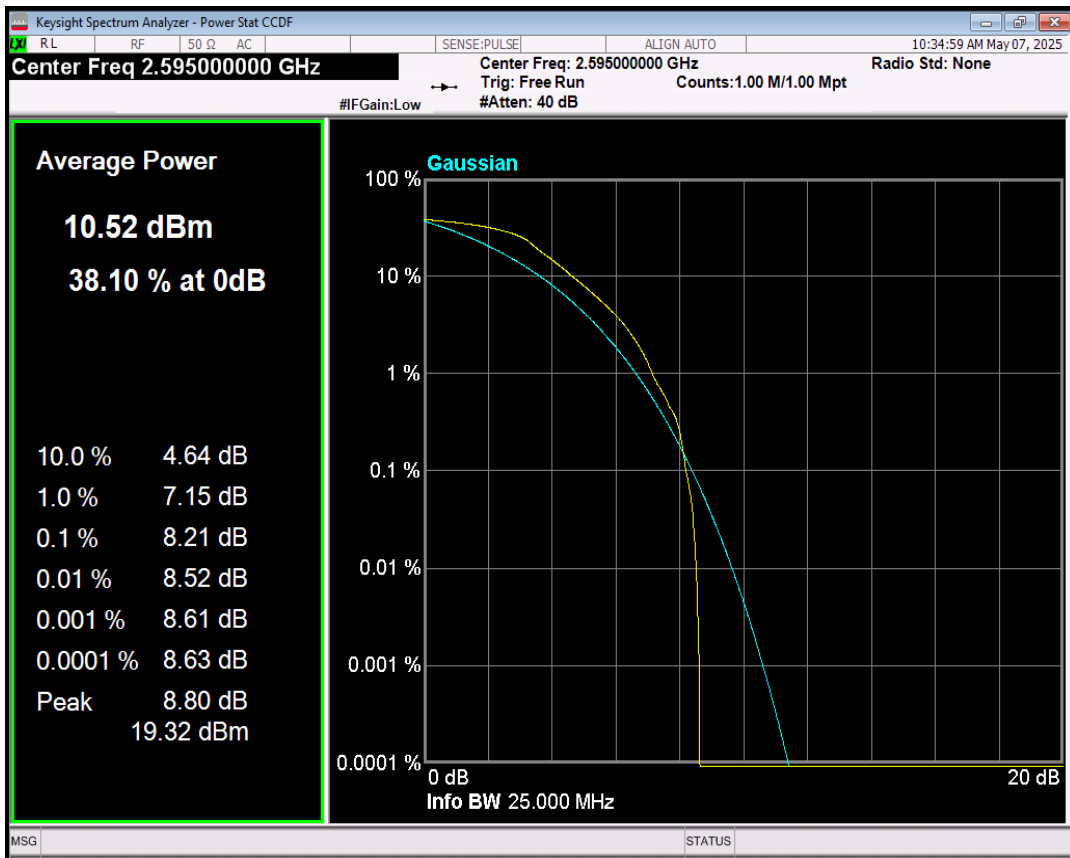

Band38 QPSK BW=20MHz Channel=38000 RB Size=1 Position=#0