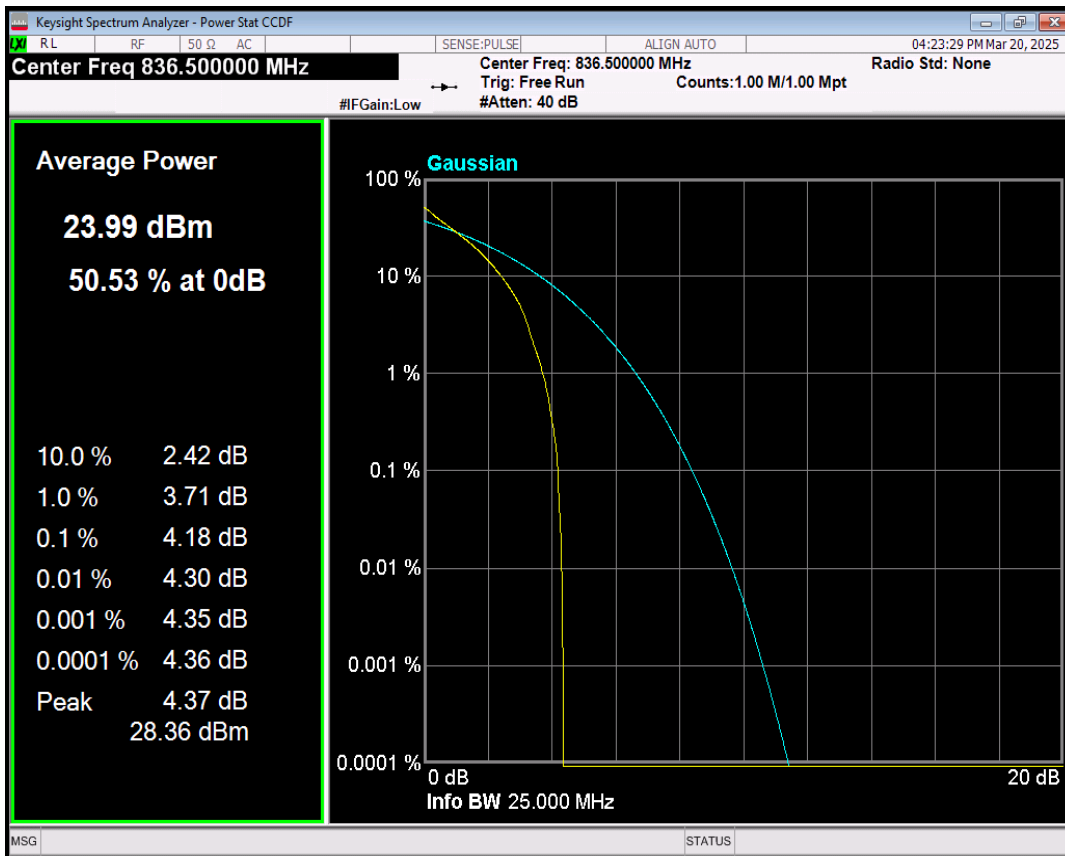

Band5 QPSK BW=10MHz Channel=20525 RB Size=1 Position=#0