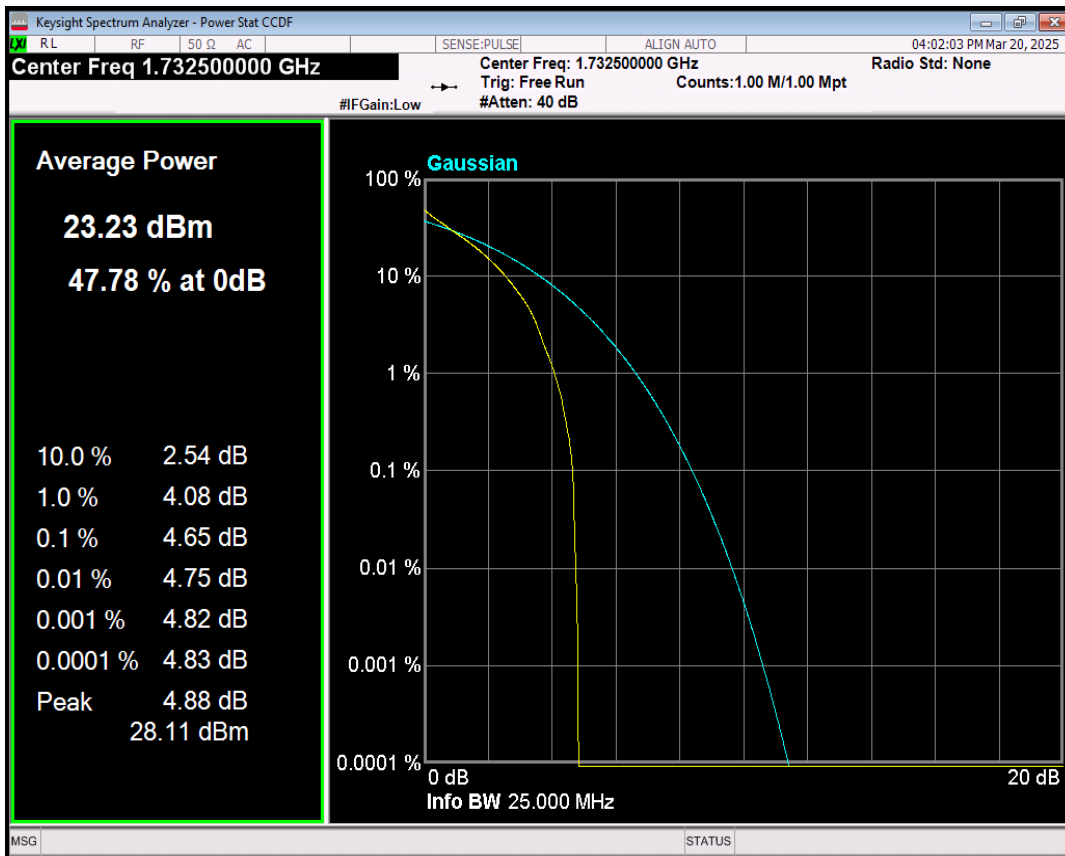

Band4 QPSK BW=10MHz Channel=20175 RB Size=1 Position=#0