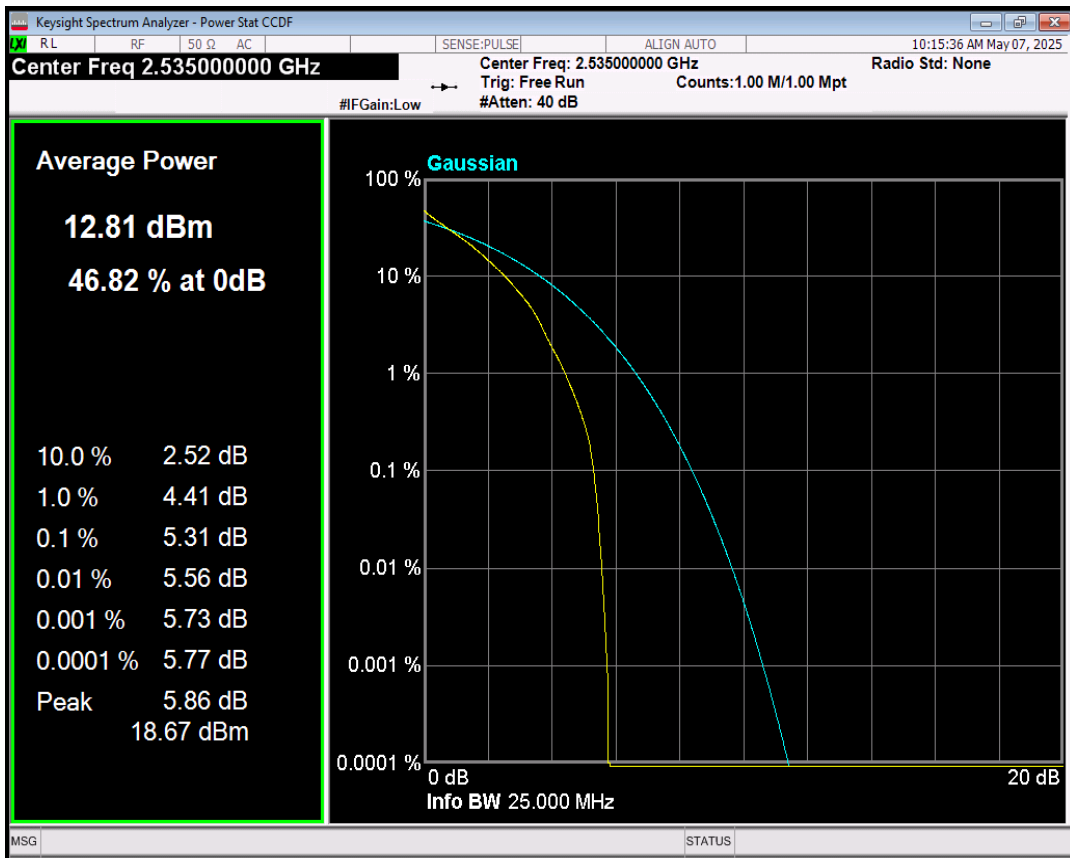

Band7 QPSK BW=5MHz Channel=21100 RB Size=1 Position=#0