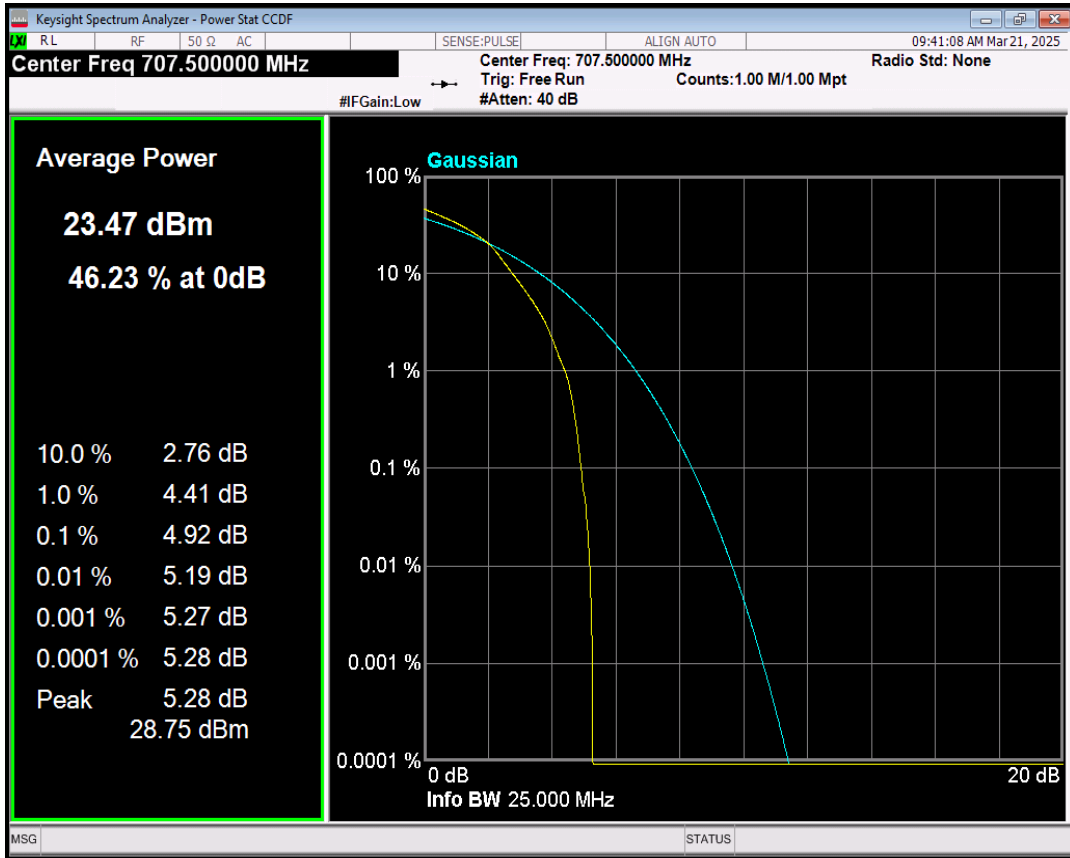

Band12 QPSK BW=1.4MHz Channel=23095 RB Size=1 Position=#0

Band12 16QAM BW=1.4MHz Channel=23095 RB Size=1 Position=#0

Band12 QPSK BW=3MHz Channel=23095 RB Size=1 Position=#0

Band12 16QAM BW=3MHz Channel=23095 RB Size=1 Position=#0