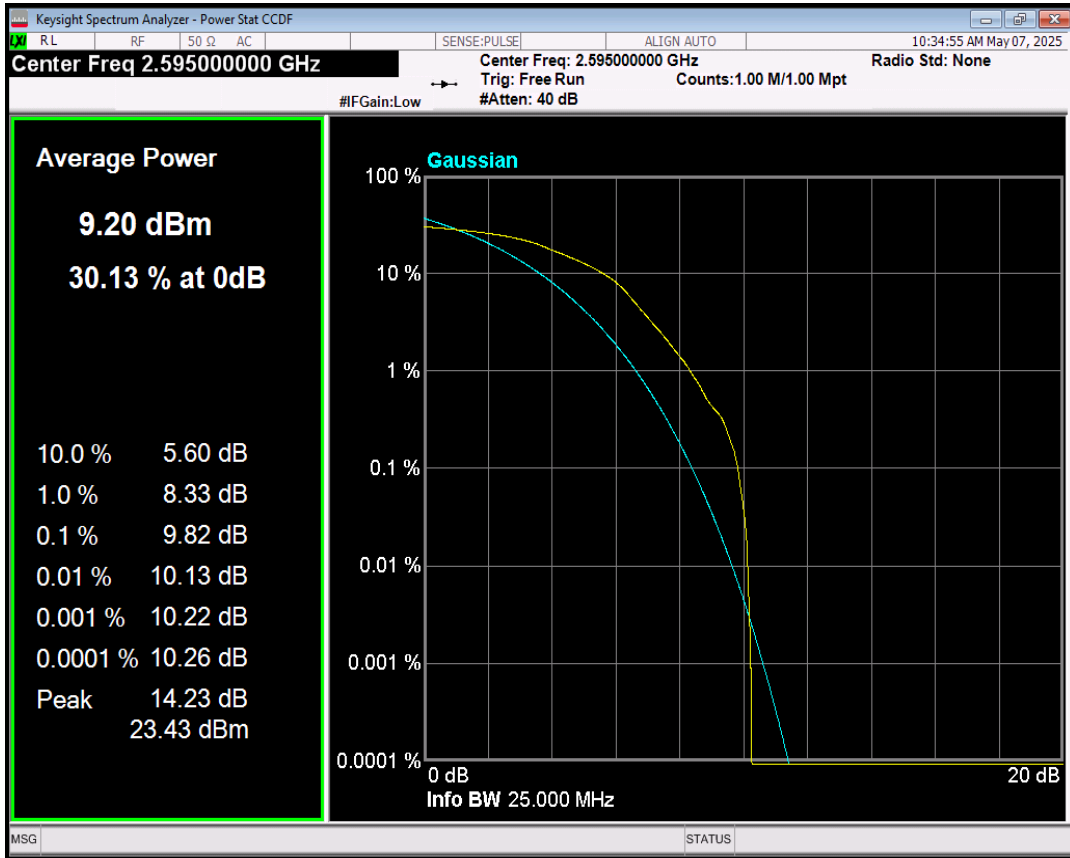

Band38 QPSK BW=10MHz Channel=38000 RB Size=1 Position=#0

Band38 16QAM BW=10MHz Channel=38000 RB Size=1 Position=#0

Band38 QPSK BW=15MHz Channel=38000 RB Size=1 Position=#0

Band38 16QAM BW=15MHz Channel=38000 RB Size=1 Position=#0