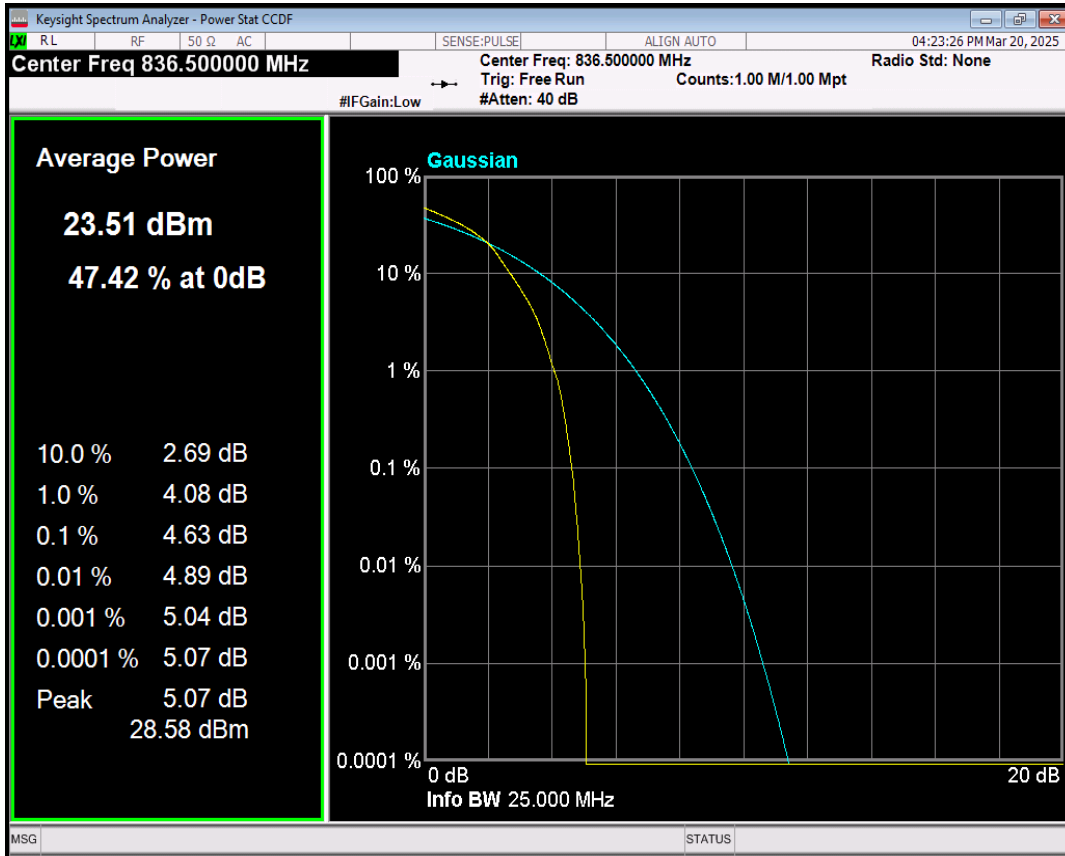

Band5 QPSK BW=3MHz Channel=20525 RB Size=1 Position=#0

Band5 16QAM BW=3MHz Channel=20525 RB Size=1 Position=#0

Band5 QPSK BW=5MHz Channel=20525 RB Size=1 Position=#0

Band5 16QAM BW=5MHz Channel=20525 RB Size=1 Position=#0