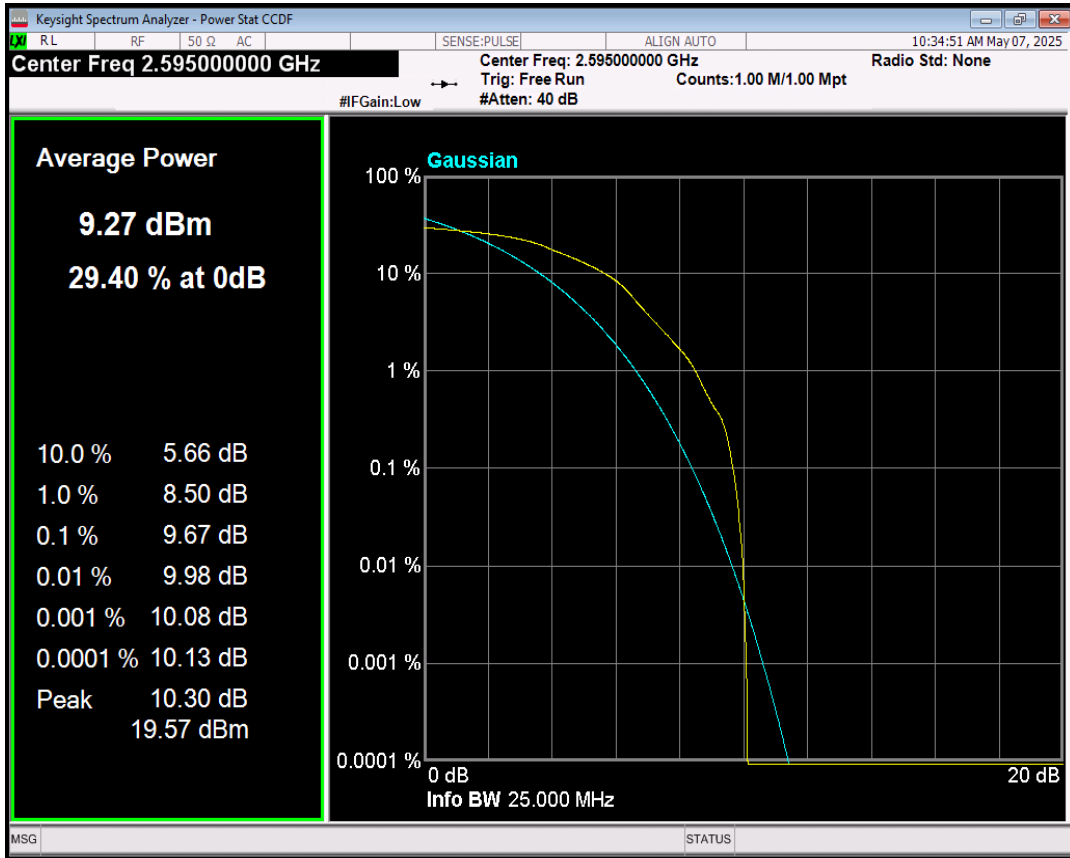

Band38 16QAM BW=10MHz Channel=38000 RB Size=1 Position=#0