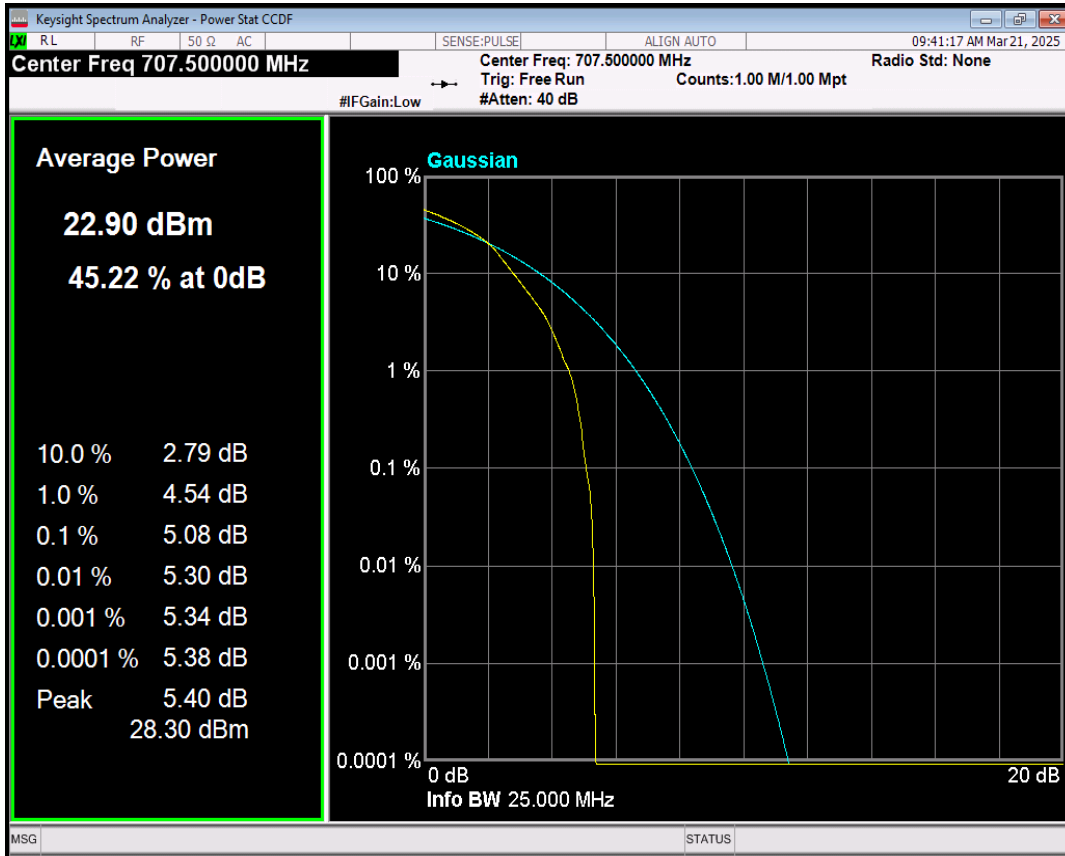

Band12 QPSK BW=5MHz Channel=23095 RB Size=1 Position=#0

Band12 16QAM BW=5MHz Channel=23095 RB Size=1 Position=#0

Band12 QPSK BW=10MHz Channel=23095 RB Size=1 Position=#0

Band12 16QAM BW=10MHz Channel=23095 RB Size=1 Position=#0