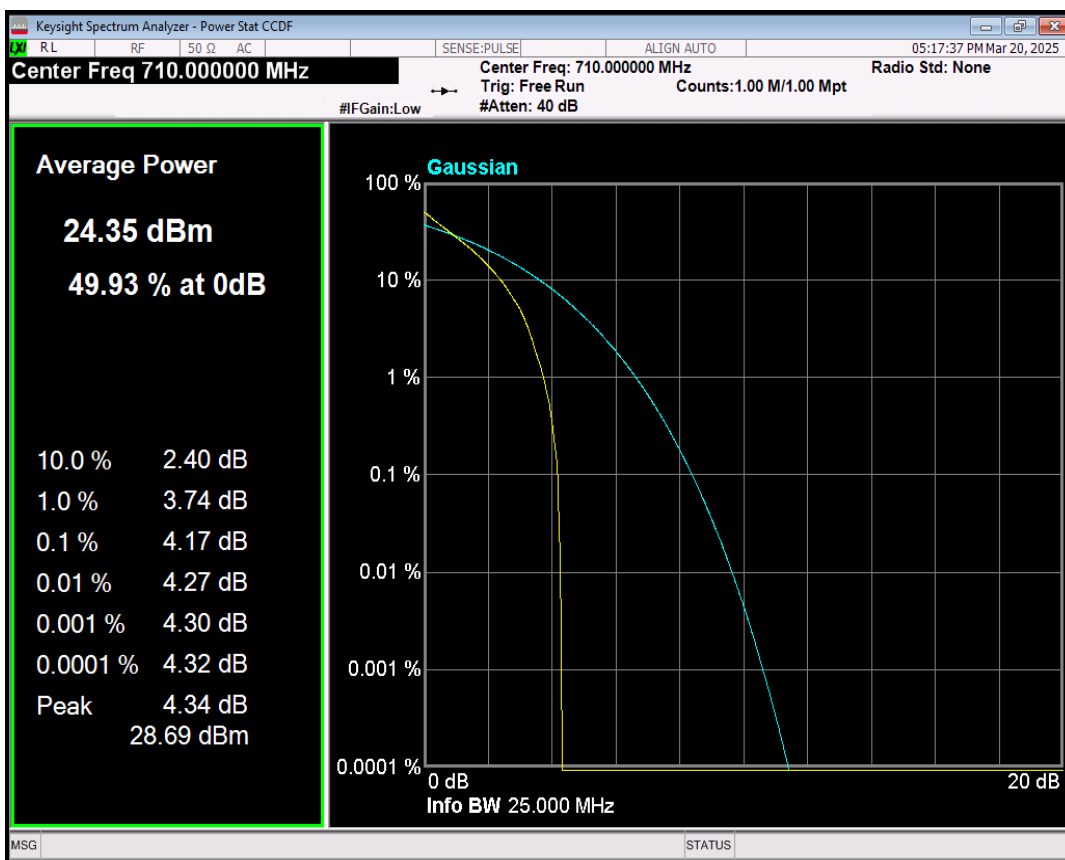

Band17 QPSK BW=10MHz Channel=23790 RB Size=1 Position=#0