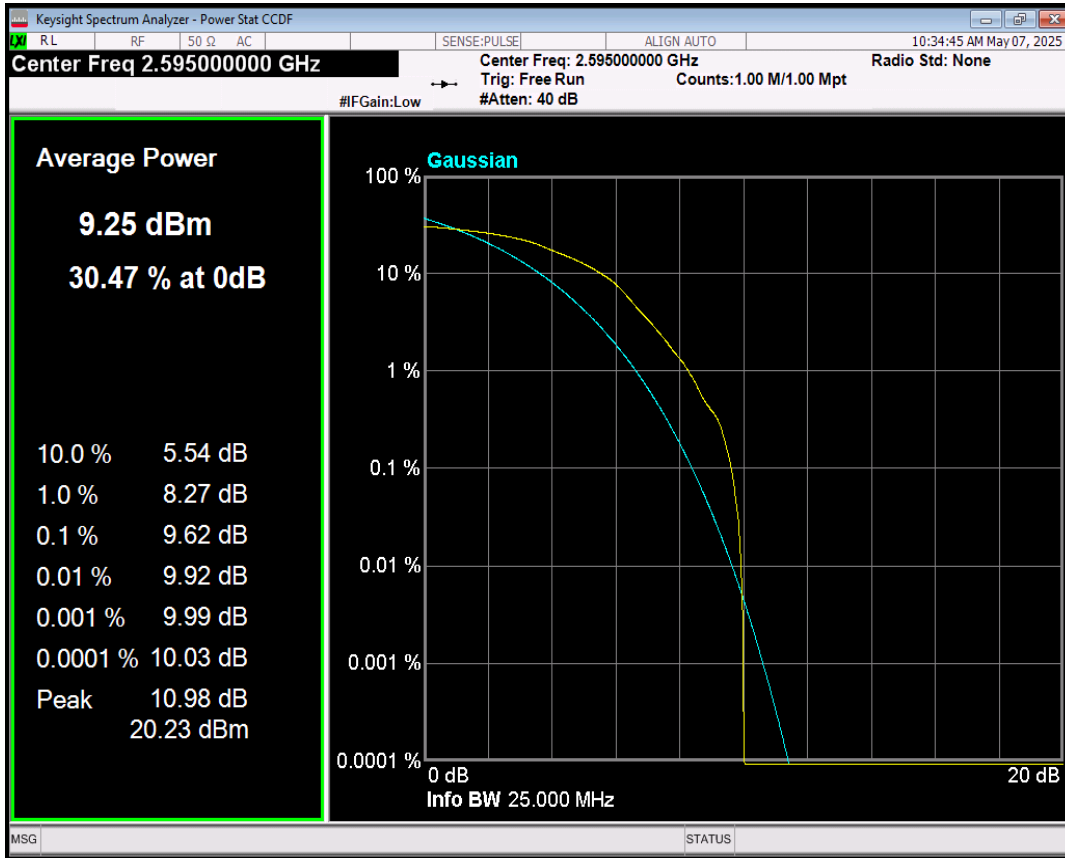

Band2 QPSK BW=20MHz Channel=18900 RB Size=1 Position=#0

Band2 16QAM BW=20MHz Channel=18900 RB Size=1 Position=#0

Band38 QPSK BW=5MHz Channel=38000 RB Size=1 Position=#0

Band38 16QAM BW=5MHz Channel=38000 RB Size=1 Position=#0