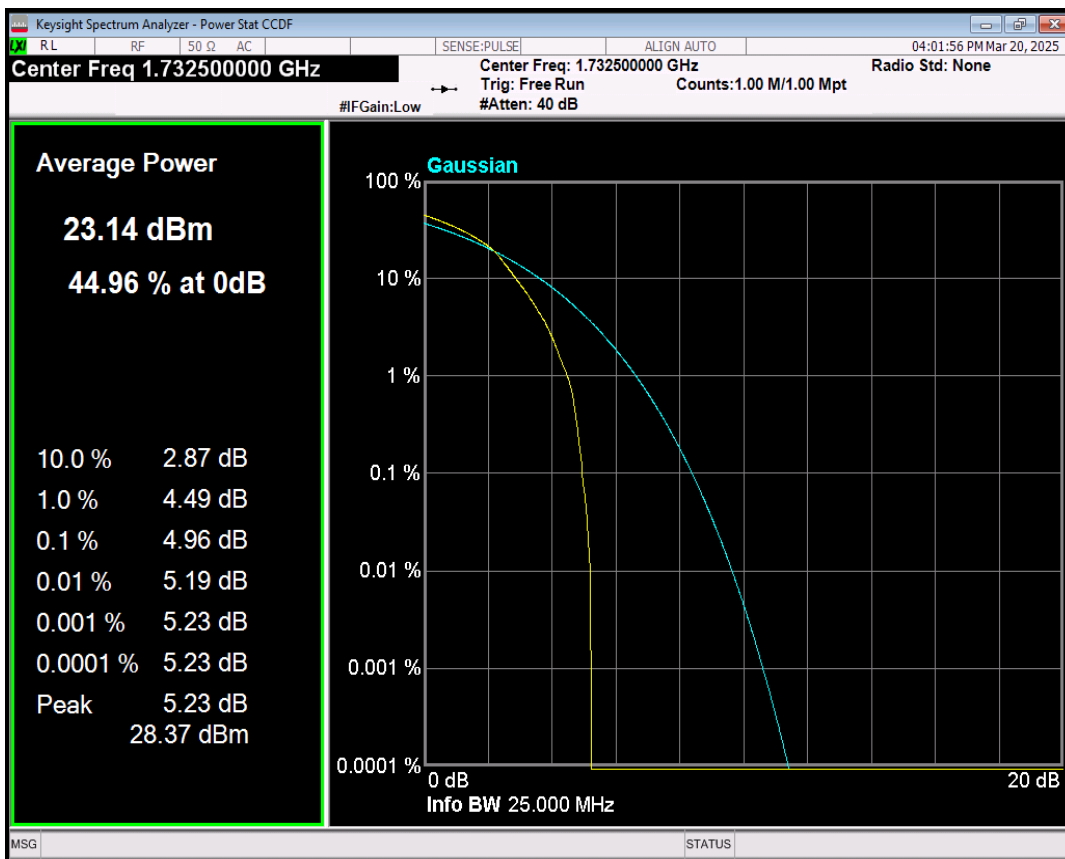

Band4 16QAM BW=3MHz Channel=20175 RB Size=1 Position=#0