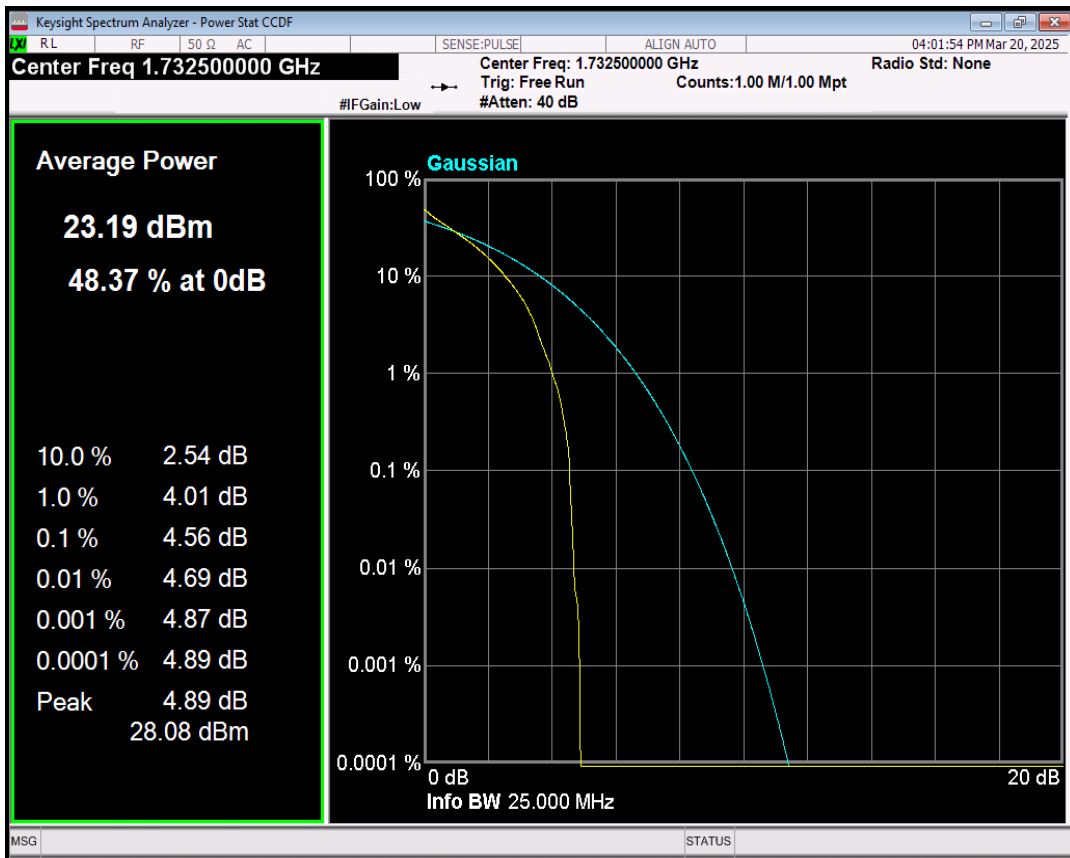

Band4 QPSK BW=3MHz Channel=20175 RB Size=1 Position=#0