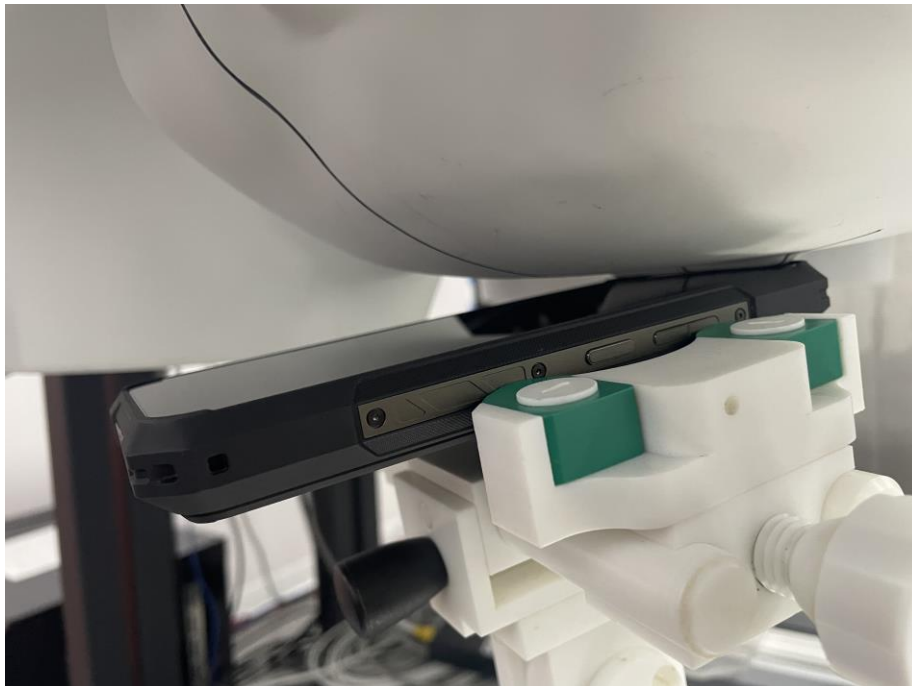

19. EUT Test Setup Photographs

Head mode Exposure Conditions

Left Cheek

Left Tilt

Right Cheek

Right Tilt

Body mode Exposure Conditions
Test distance: 10mm

Front