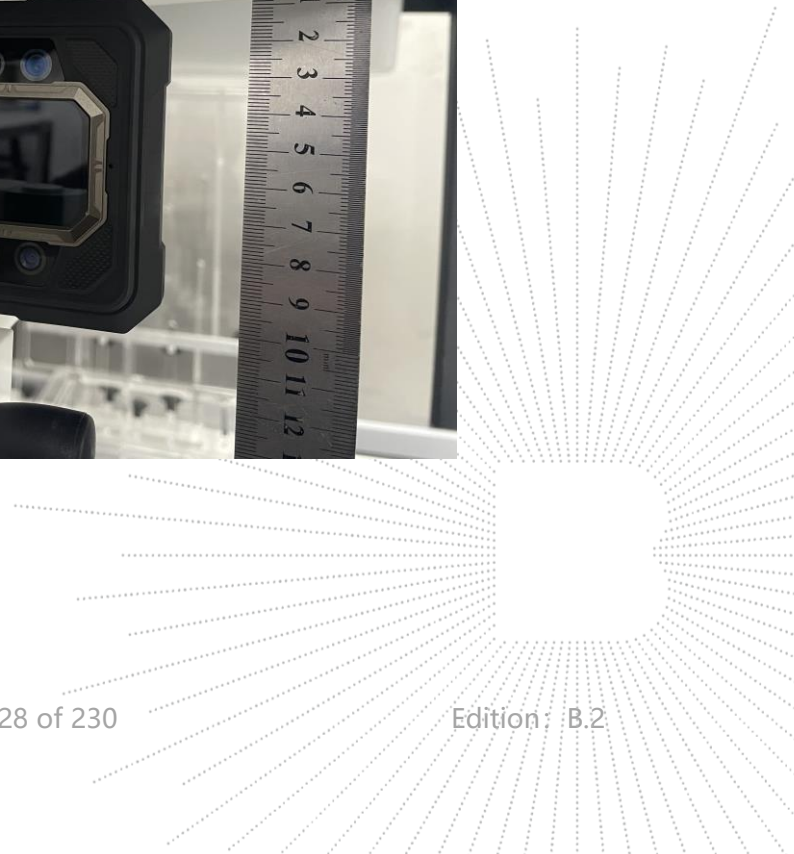

19. EUT Test Setup Photographs

Head mode Exposure Conditions

Left Cheek

Left Tilt

Right Cheek

Right Tilt

Body mode Exposure Conditions
Test distance: 10mm

Front

Back

Left

Right

Top

Bottom