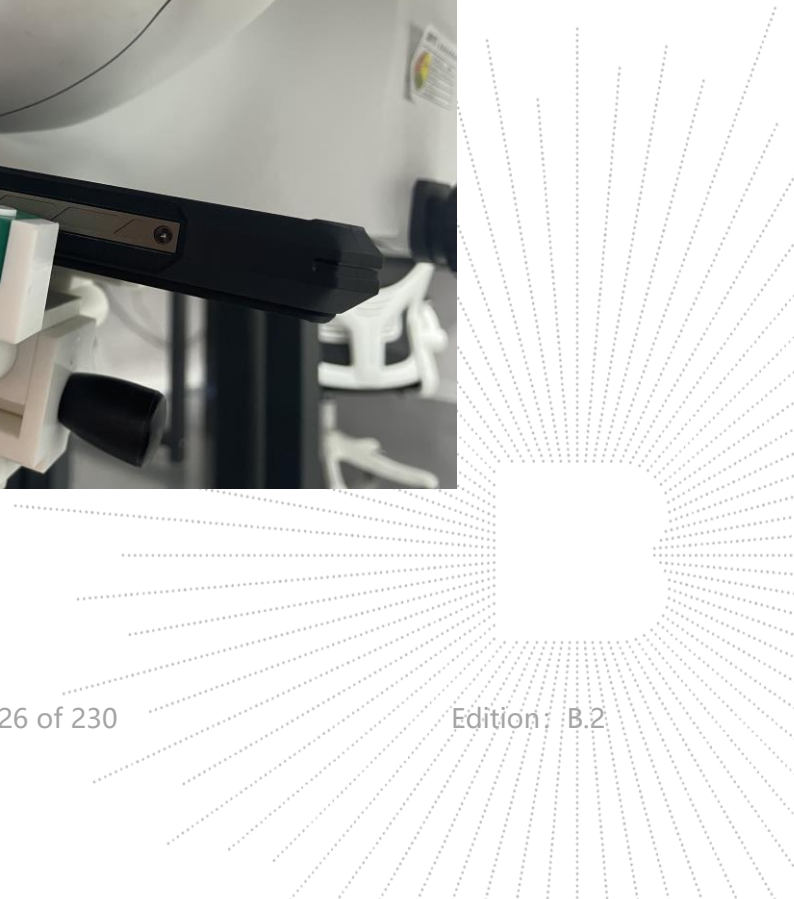

19. EUT Test Setup Photographs

Head mode Exposure Conditions

Left Cheek

Left Tilt

Right Cheek

Right Tilt

Body mode Exposure Conditions
Test distance: 10mm

Front

Back

Left

Right

Top

Bottom