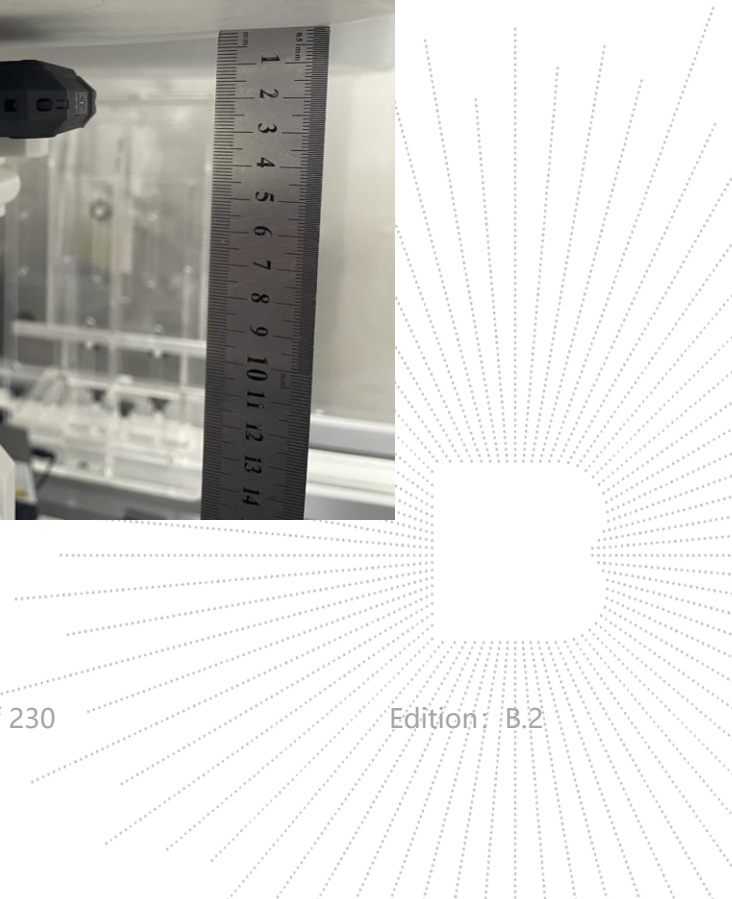

19. EUT Test Setup Photographs

Head mode Exposure Conditions

Left Cheek

Left Tilt

Right Cheek

Right Tilt

Body mode Exposure Conditions
Test distance: 10mm

Front

Back

Left

Right

Top

Bottom