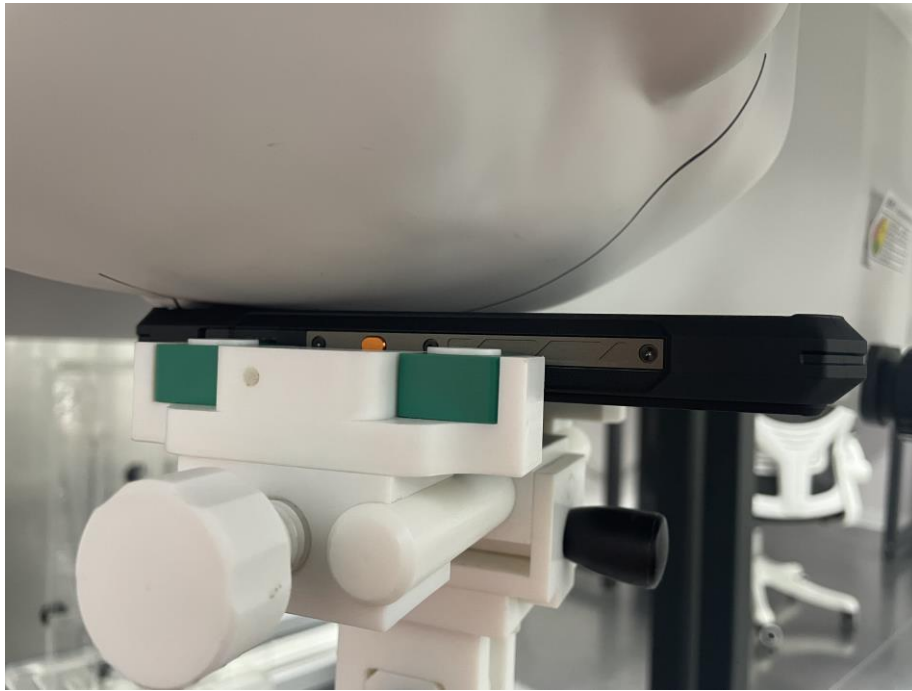

19. EUT Test Setup Photographs

Head mode Exposure Conditions

Left Cheek

Left Tilt

Right Cheek

Right Tilt

Body mode Exposure Conditions
Test distance: 10mm

Front