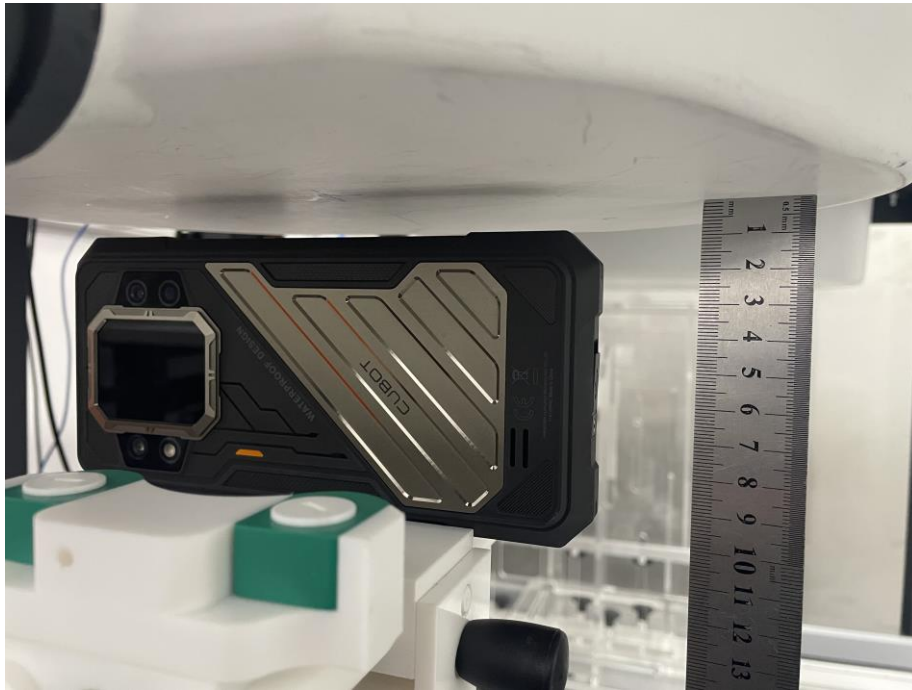

19. EUT Test Setup Photographs

Head mode Exposure Conditions

Left Cheek

Left Tilt

Right Cheek

Right Tilt

Body mode Exposure Conditions
Test distance: 10mm

Front

Back

Left

Right

Top

Bottom