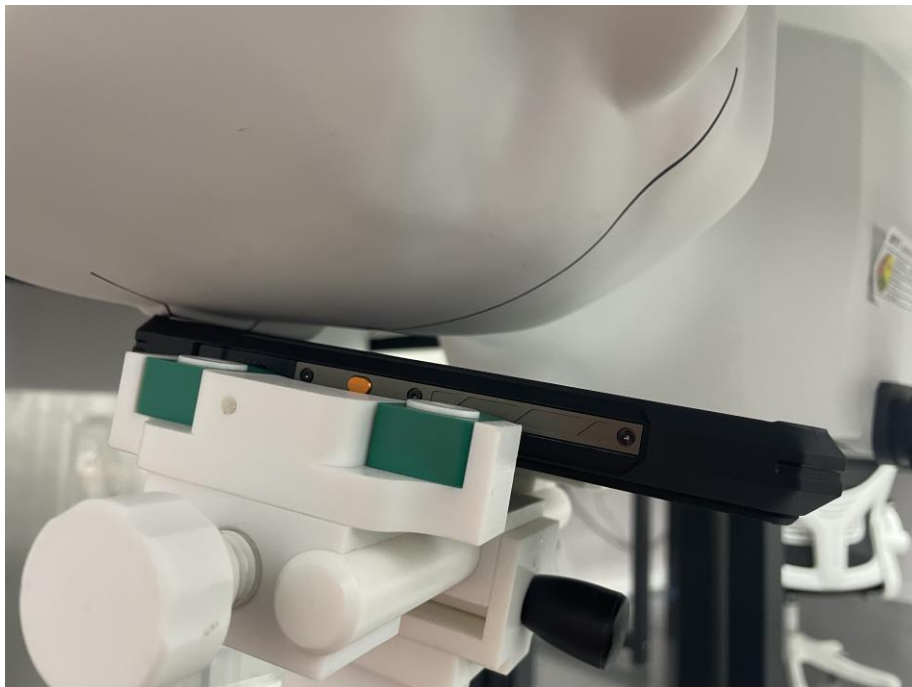

19. EUT Test Setup Photographs

Head mode Exposure Conditions

Left Cheek

Left Tilt

Right Cheek

Right Tilt

Body mode Exposure Conditions
Test distance: 10mm

Front