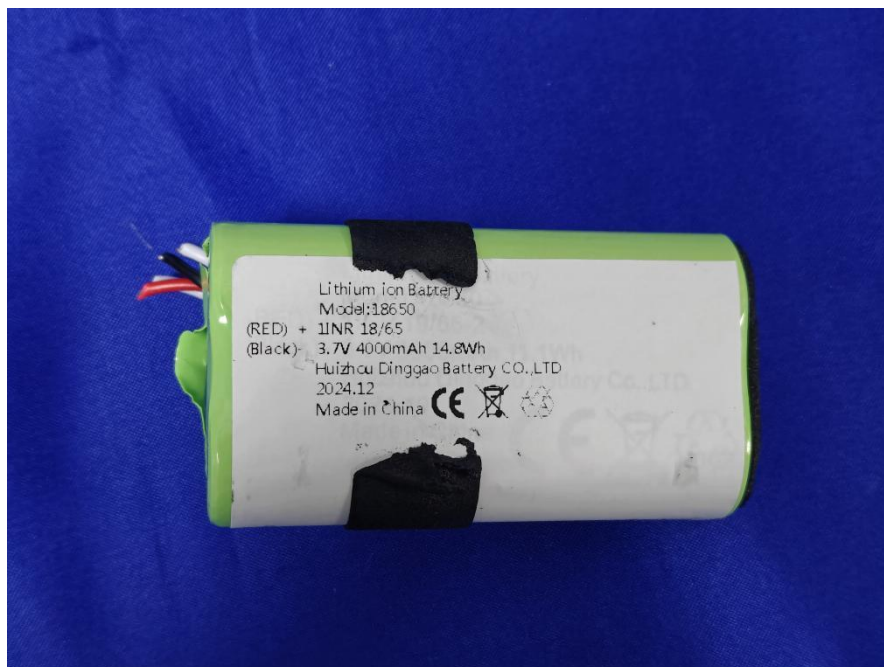

Model No. : JLab GO Party

View of Product-1

View of Product-2

*The test report is effective only with both signature and specialized stamp and The result(s) shown in this report refer only to the sample(s) tested. Without written approval of BlueAsia, this report can't be reproduced except in full. The results described in this report do not represent the quality or characteristics of the sampled batch, nor do they represent any similar or identical products that are not explicitly stated.*

View of Product-3

View of Product-4

View of Product-5

View of Product-6

View of Product-7

View of Product-8

View of Product-9

View of Product-10