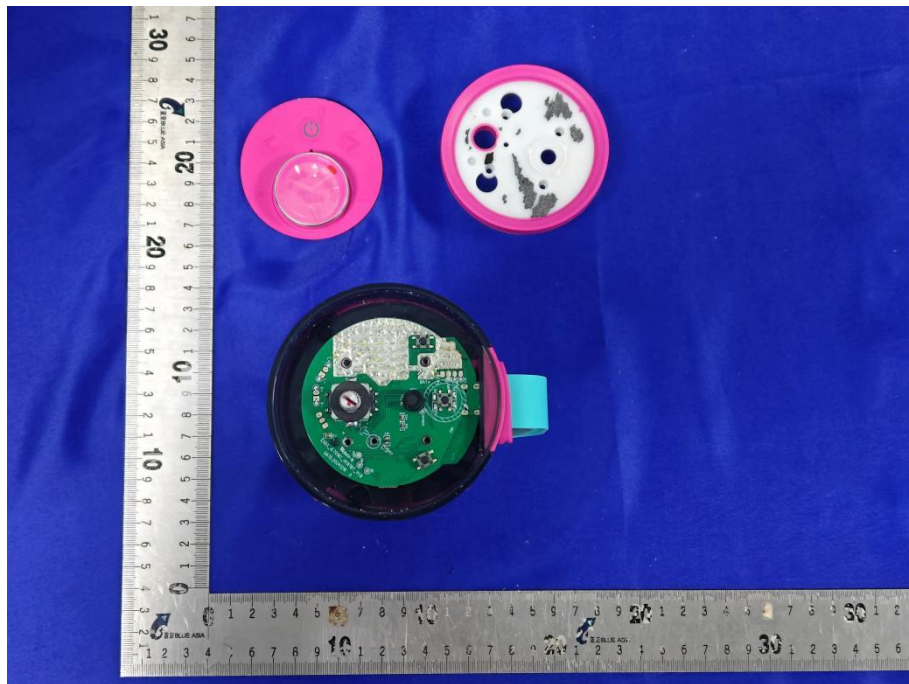

Model No. : JLab GO Party

View of Product-1

View of Product-2

*The test report is effective only with both signature and specialized stamp and The result(s) shown in this report refer only to the sample(s) tested. Without written approval of BlueAsia, this report can't be reproduced except in full. The results described in this report do not represent the quality or characteristics of the sampled batch, nor do they represent any similar or identical products that are not explicitly stated.*

View of Product-3

View of Product-4

View of Product-5

View of Product-6

View of Product-7

View of Product-8

View of Product-9

View of Product-10