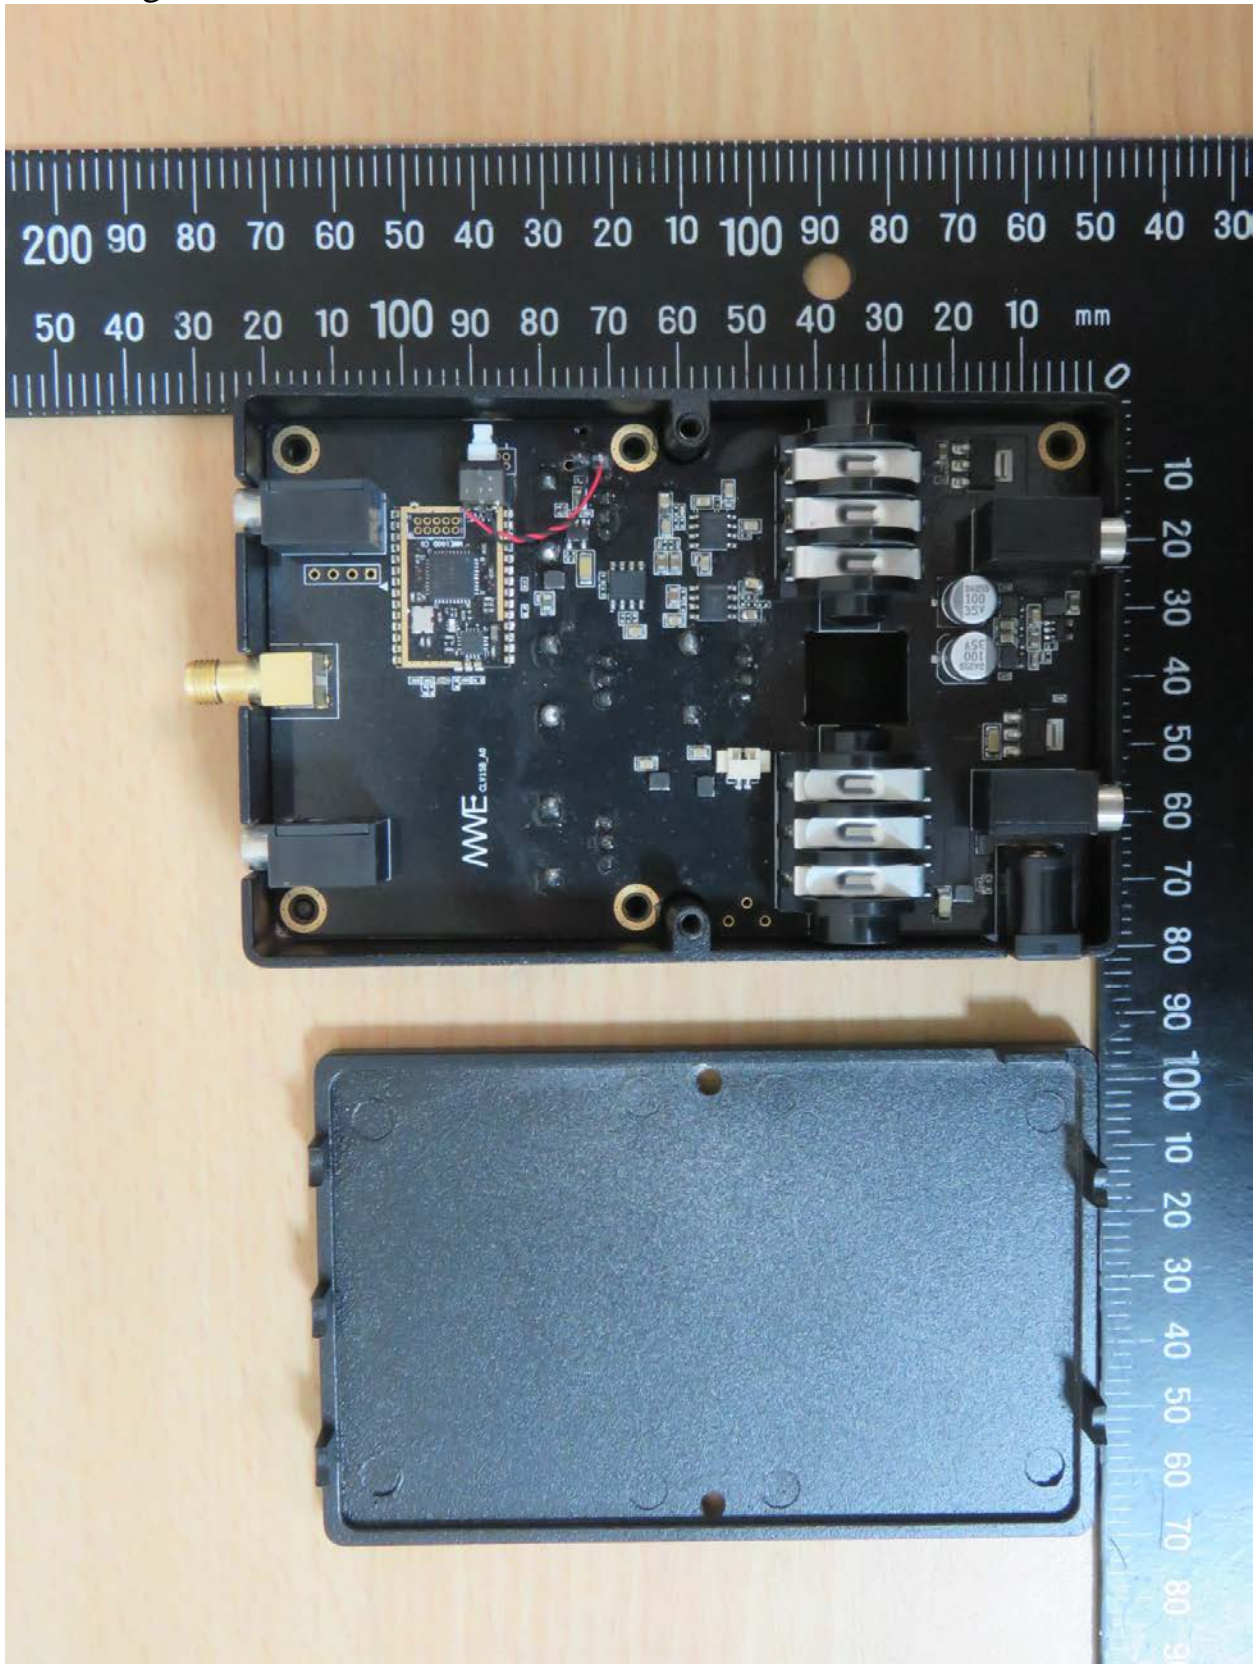

Worldwide Testing Services(Taiwan) Co., Ltd.

Registration number: W6M21904-18985-C-1

FCC ID: 2AHWITWCLV15

Multi-listing Model No.: CLV15B