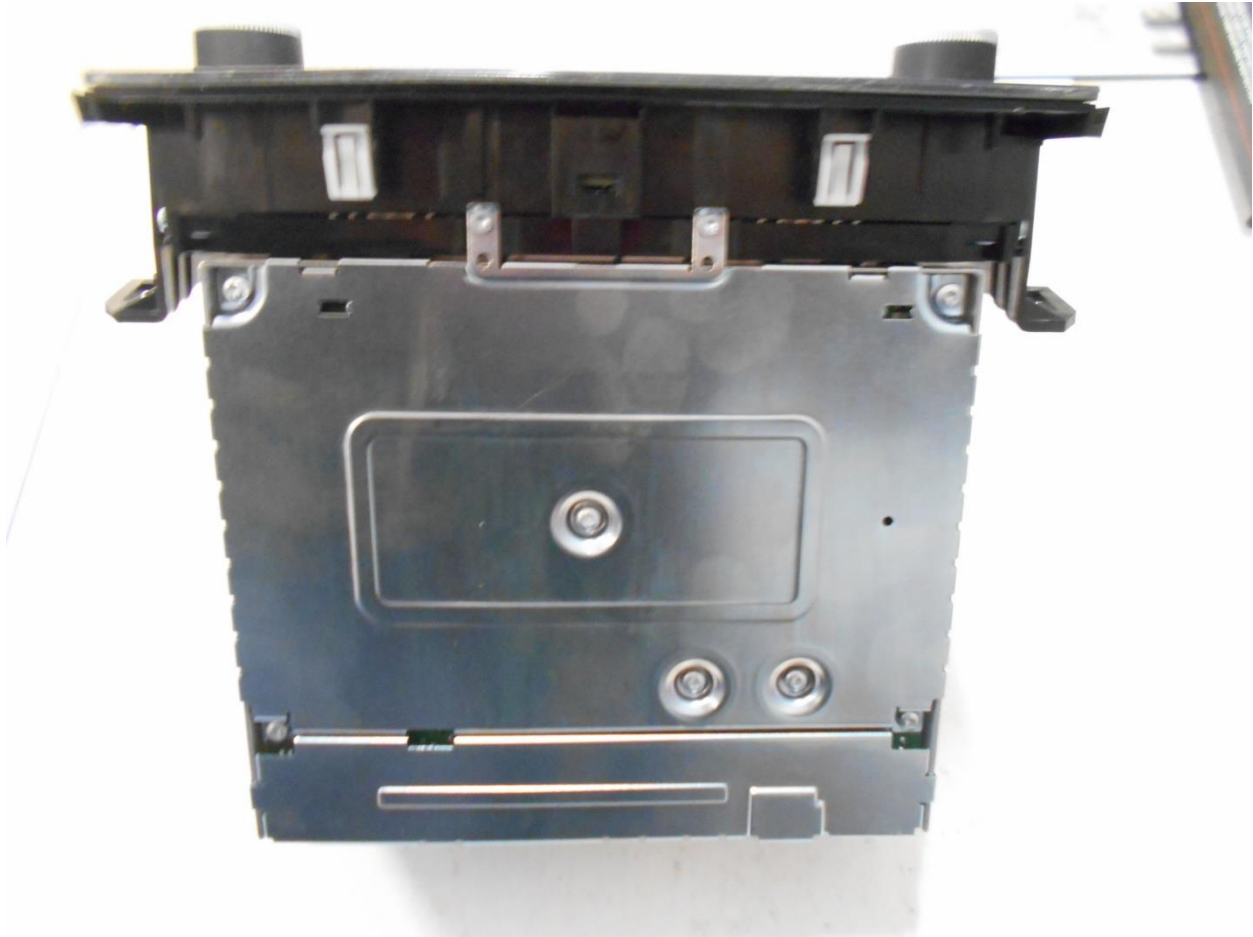

Model: G31 MID
External Photos
23 October 2017
Revision 0

Harman International Industries, Inc.
30001 Cabot Drive
Novi, MI 48377
U.S.A.

Table of Contents

Revision History.....	3
Front - Display.....	4
Top Casting.....	5
Bottom Casting.....	6
Casting Side 1.....	7
Casting Side 2.....	8
Casting Side 3.....	9

Revision History

Revision	Date	Description
0	23 OCT 2017	Initial release.

Front - Display

Top Casting

Bottom Casting

Casting Side 1

Casting Side 2

Casting Side 3