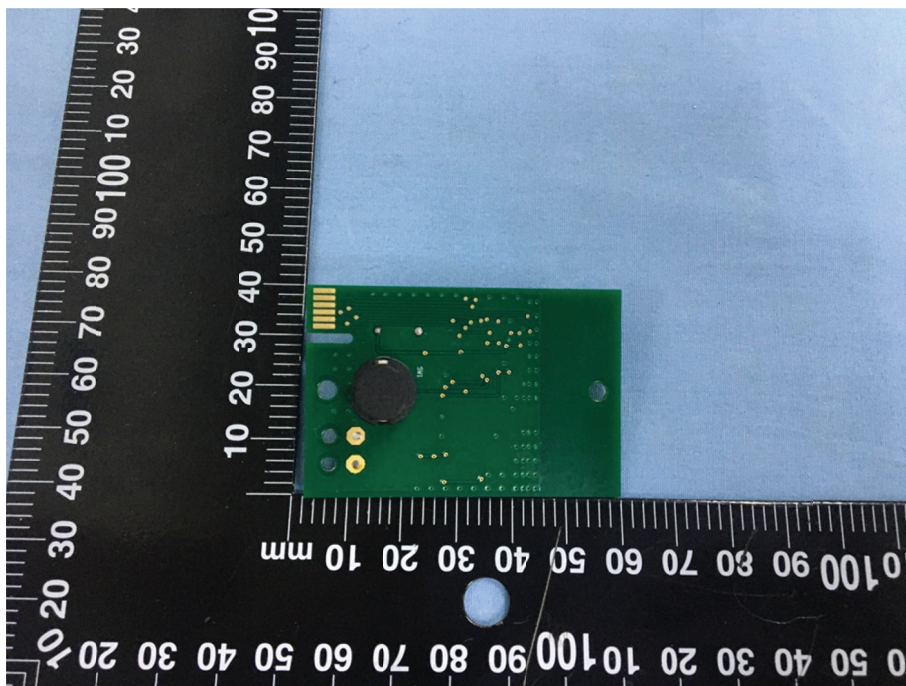

EXHIBIT 2 - EUT PHOTOGRAPHS

EUT View 1

EUT View 2

Reference No.: WTX20X09062275W

Antenna View

BLE Antenna