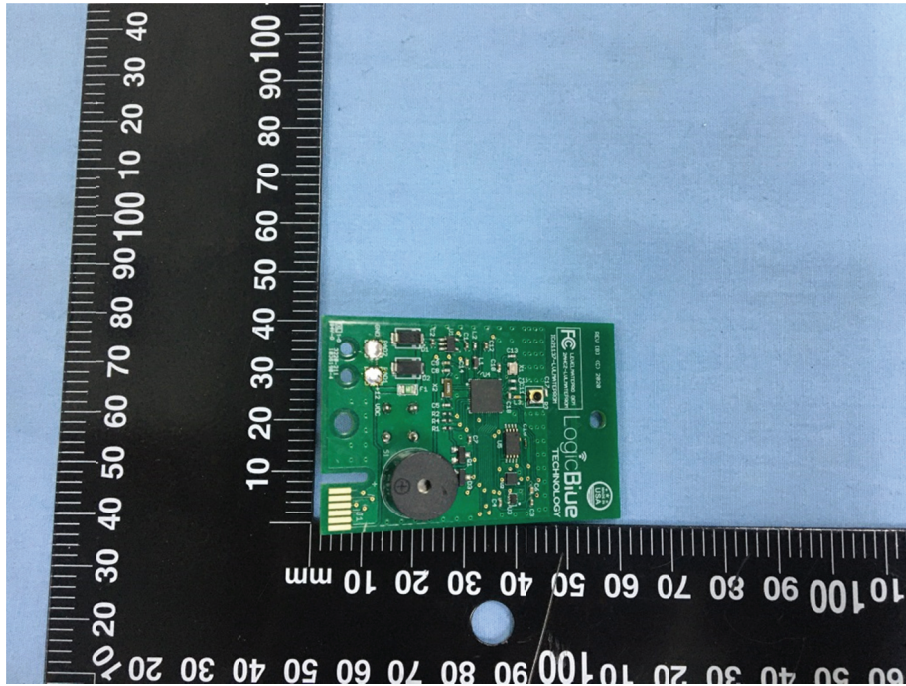

EXHIBIT 2 - EUT PHOTOGRAPHS

EUT View 1

EUT View 2

Reference No.: WTX20X09062275W

Antenna View

BLE Antenna