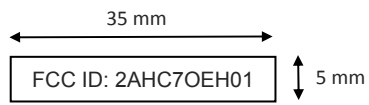

OccupEye Host FCC ID Label

Material: Grey Vinyl/Foil self-adhesive

Font: Black Arial 8pt

Size: 35 mm x 5 mm

Label Position