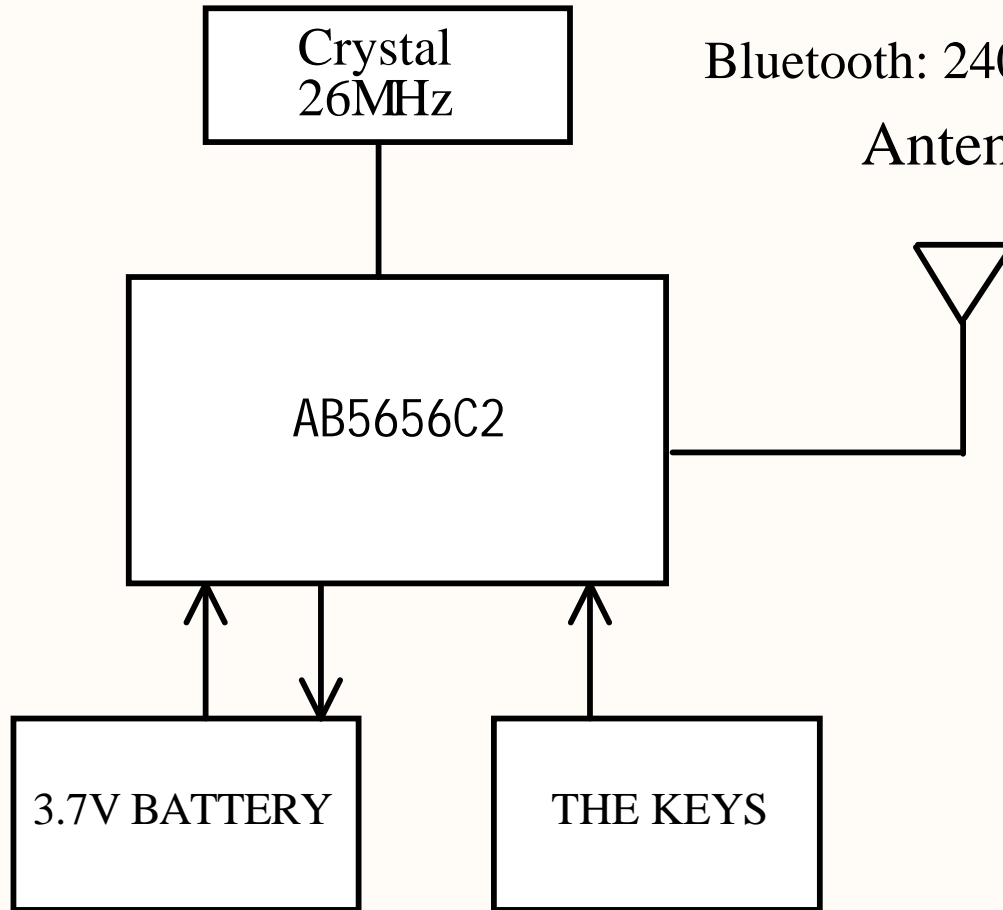

1

2

3

4

Crystal
26MHz

Bluetooth: 2402~2480MHz

Antenna

AB5656C2

3.7V BATTERY

THE KEYS

1

2

3

4

A

A