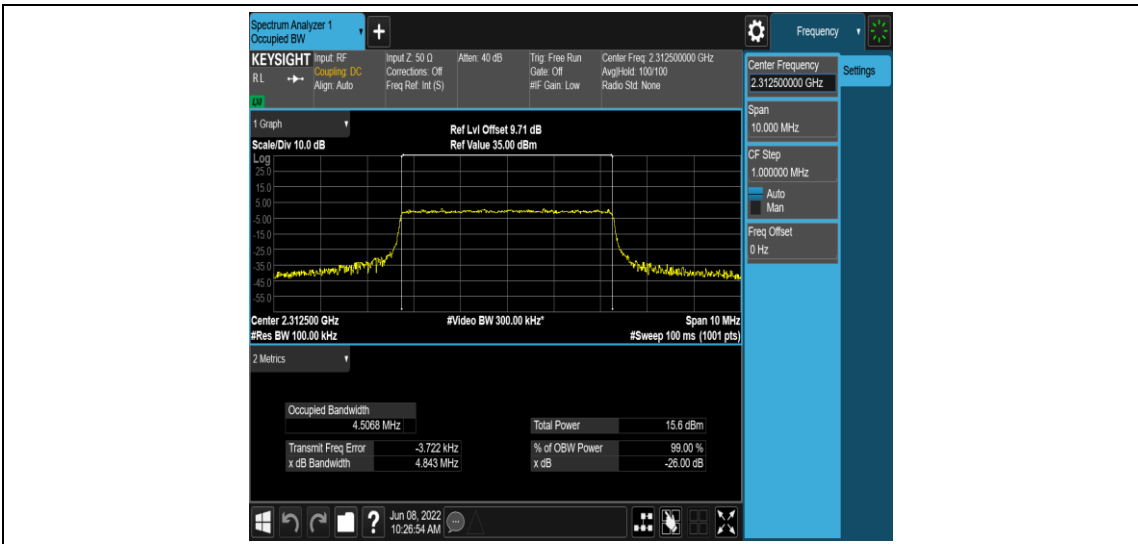

Band40-5MHz-QPSK-38775-25RB#0