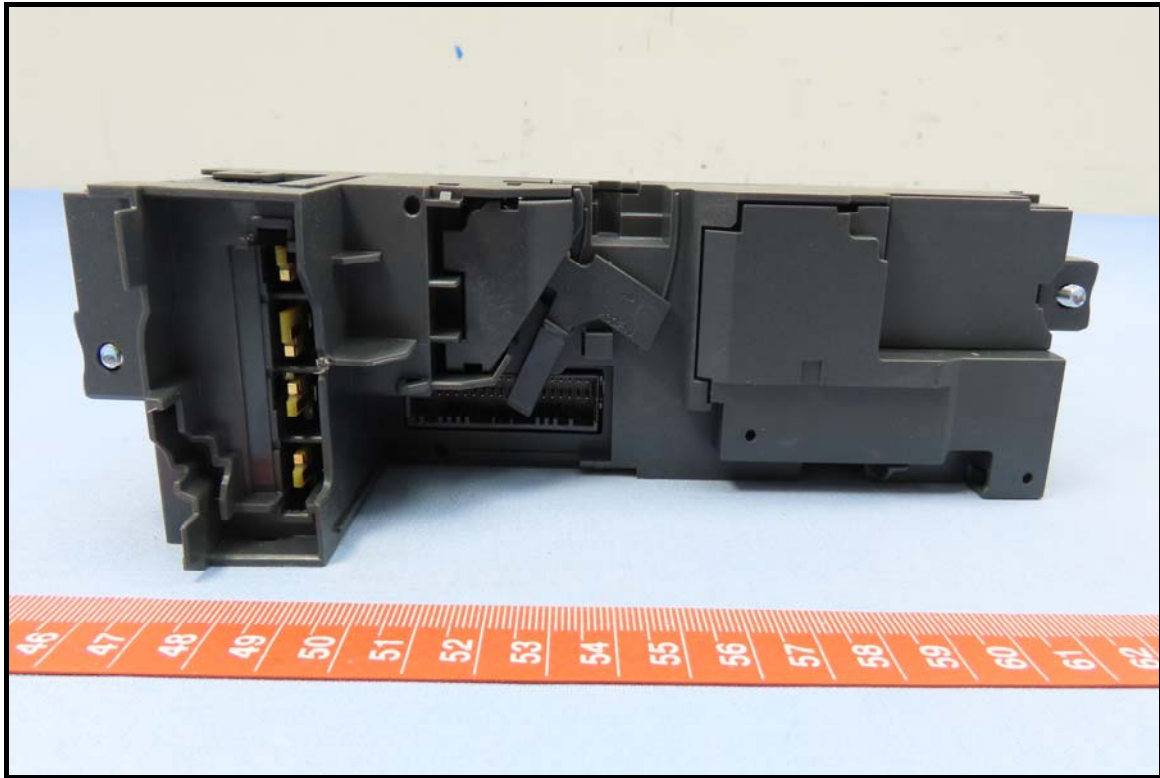

CONSTRUCTION PHOTOS OF EUT

Brand: Schneider Electric, Model: Micrologic 3.0 X

BUREAU
VERITAS