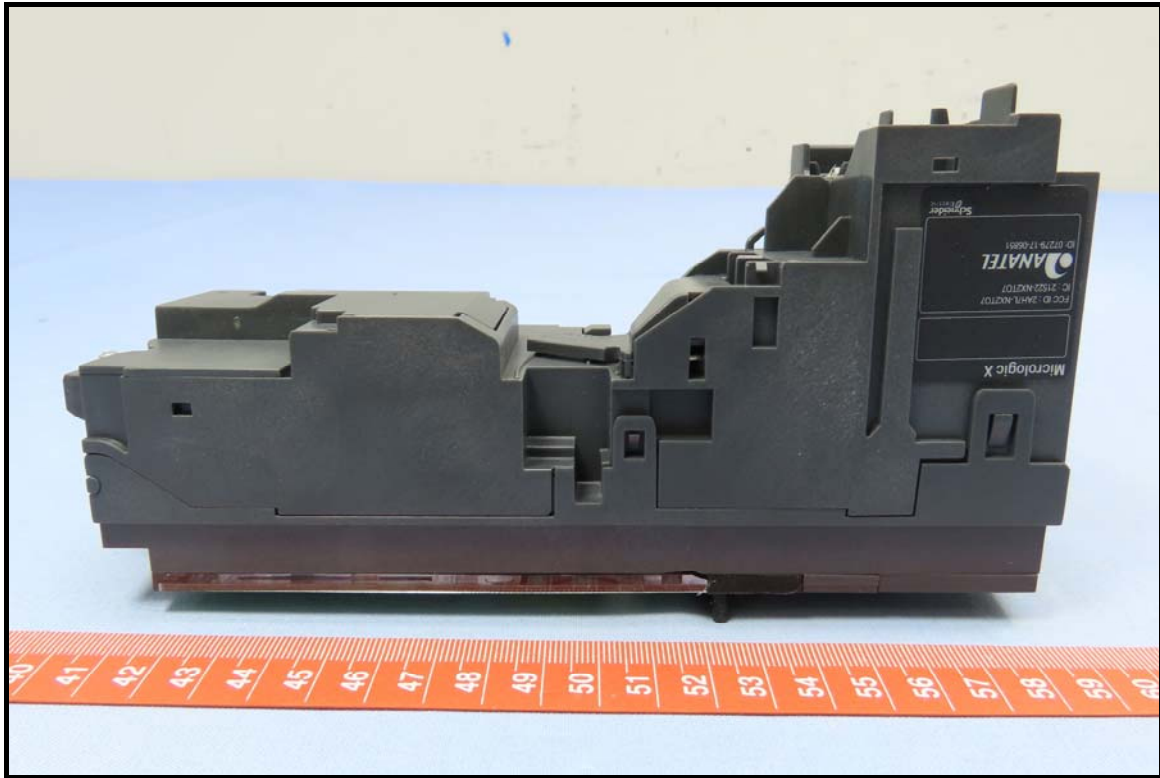

CONSTRUCTION PHOTOS OF EUT

Brand: Schneider Electric, Model: Micrologic 3.0 X

BUREAU
VERITAS