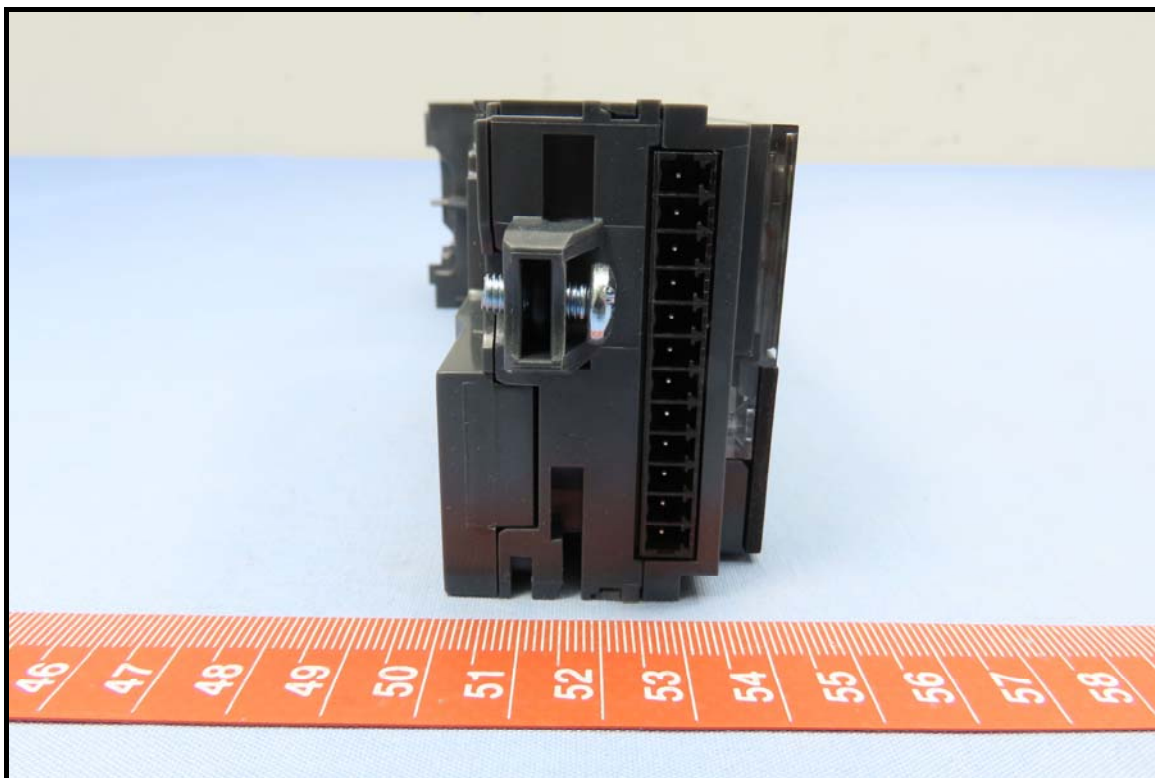

CONSTRUCTION PHOTOS OF EUT

Brand: Schneider Electric, Model: Micrologic 3.0 X

BUREAU
VERITAS