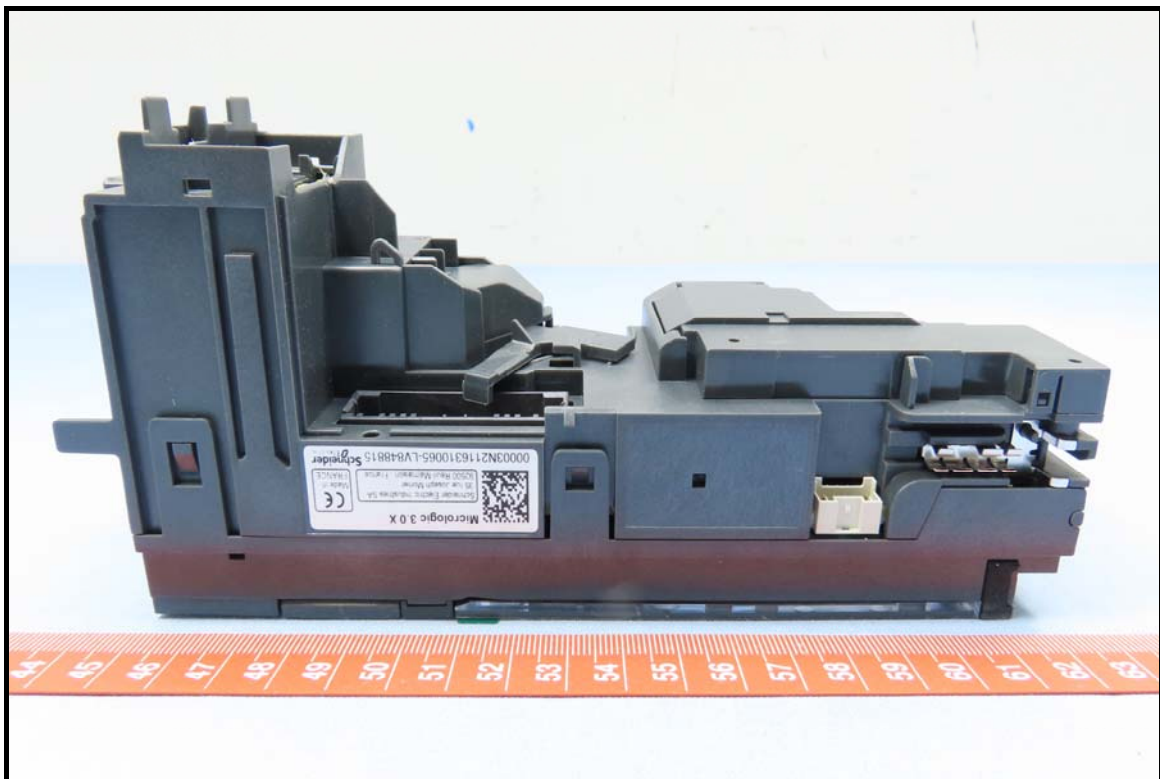

CONSTRUCTION PHOTOS OF EUT

Brand: Schneider Electric, Model: Micrologic 3.0 X

BUREAU
VERITAS