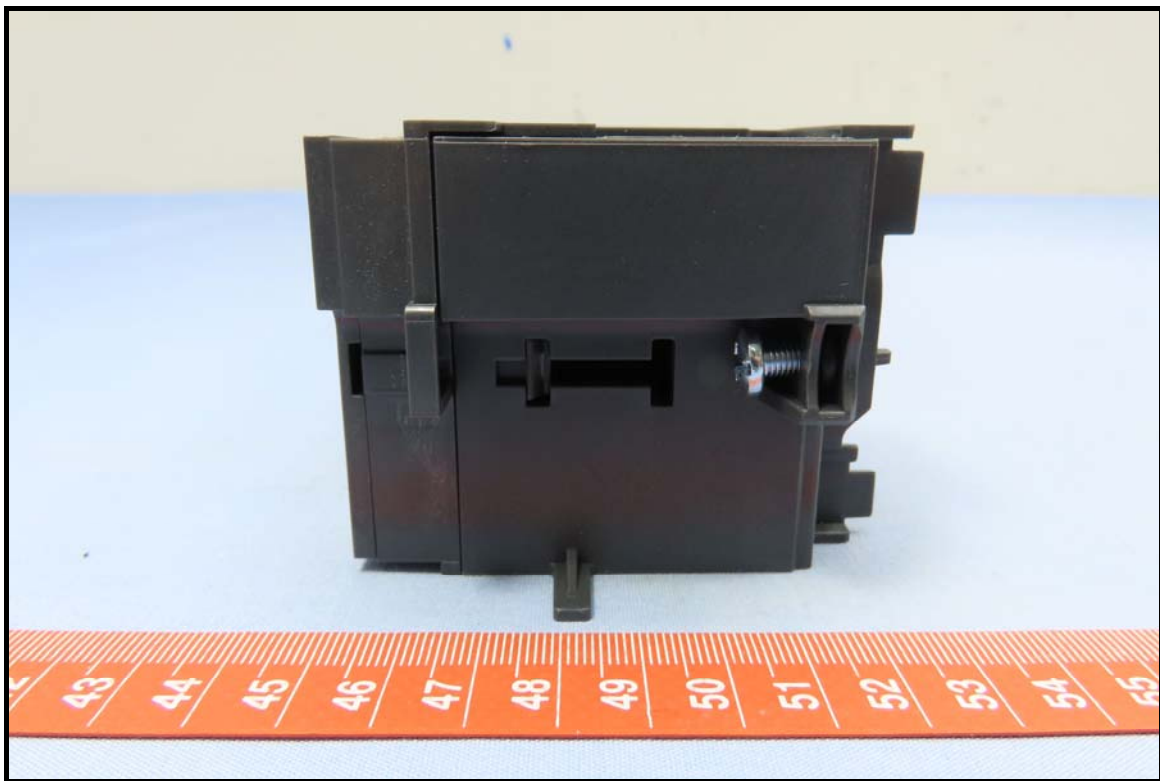

CONSTRUCTION PHOTOS OF EUT

Brand: Schneider Electric, Model: Micrologic 3.0 X

BUREAU
VERITAS