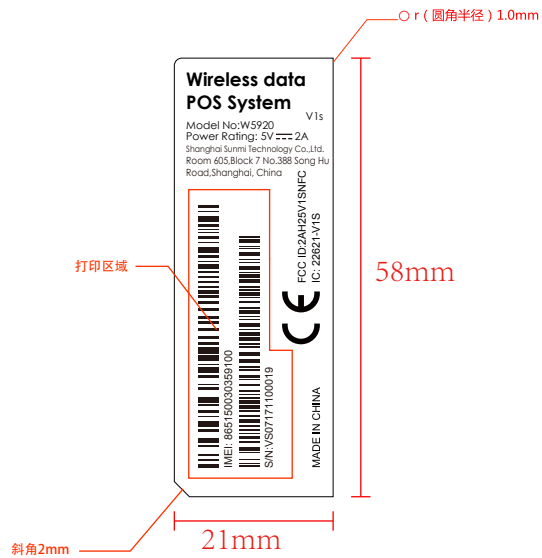

1:1比例图

材质：哑白珠光纸+背胶

颜色：底色白色+黑色文字

红圈中为碳带打印内容，号码部分见编码规则

圈外固定内容部分为印刷工艺

外表面加贴PET保护膜，防止摩擦掉色

Wireless data
POS System

IMEI: 86515003359100

S/N: V507171100019

MADE IN CHINA

FCC ID:2AH25V1SNFC

IC: 22821-V1S

Wireless data
POS System

IMEI: 86515003359100

S/N: V507171100019

MADE IN CHINA

FCC ID:2AH25V1SNFC

IC: 22821-V1S